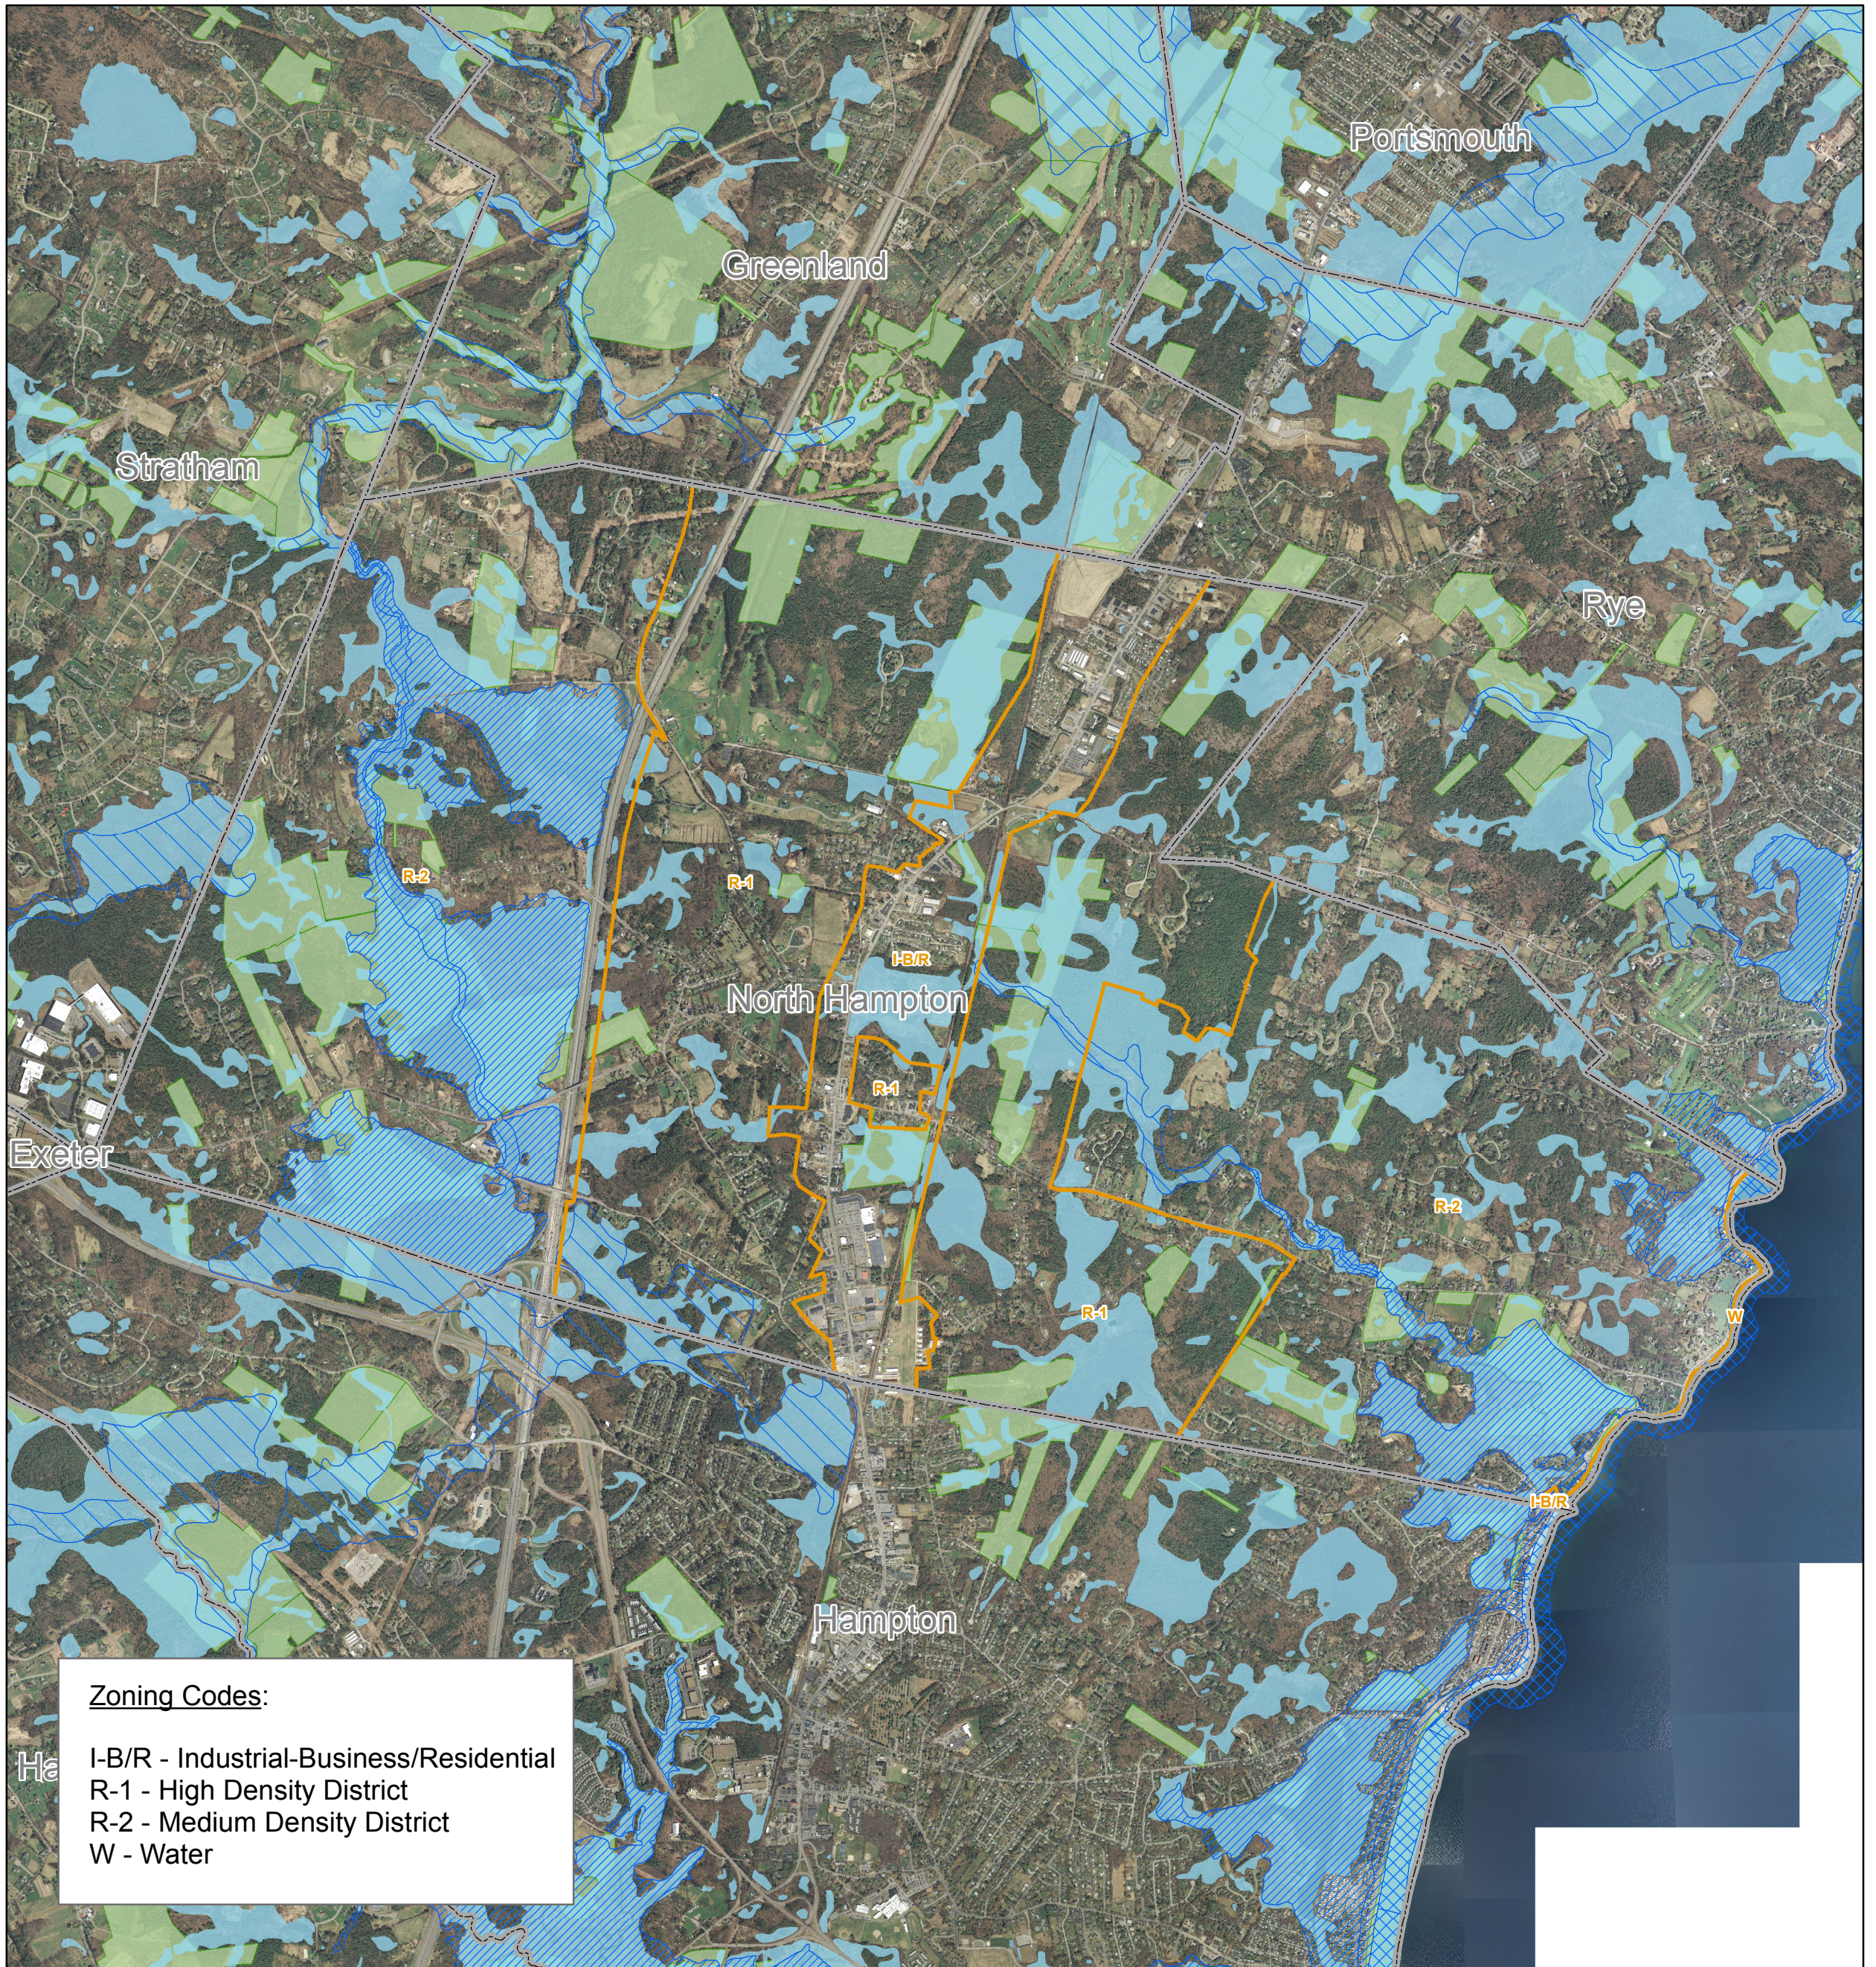

# Town of North Hampton, NH - Development Constraints

Data Sources:  
All data retrieved from the GRANIT database,  
Complete metadata/documentation is available  
on the project web site - [www.granit.unh.edu](http://www.granit.unh.edu)

Data are intended for planning purposes only, and  
should not be used for legal or site-specific determinations.

Map produced by: GRANIT, University of New Hampshire  
August, 2015