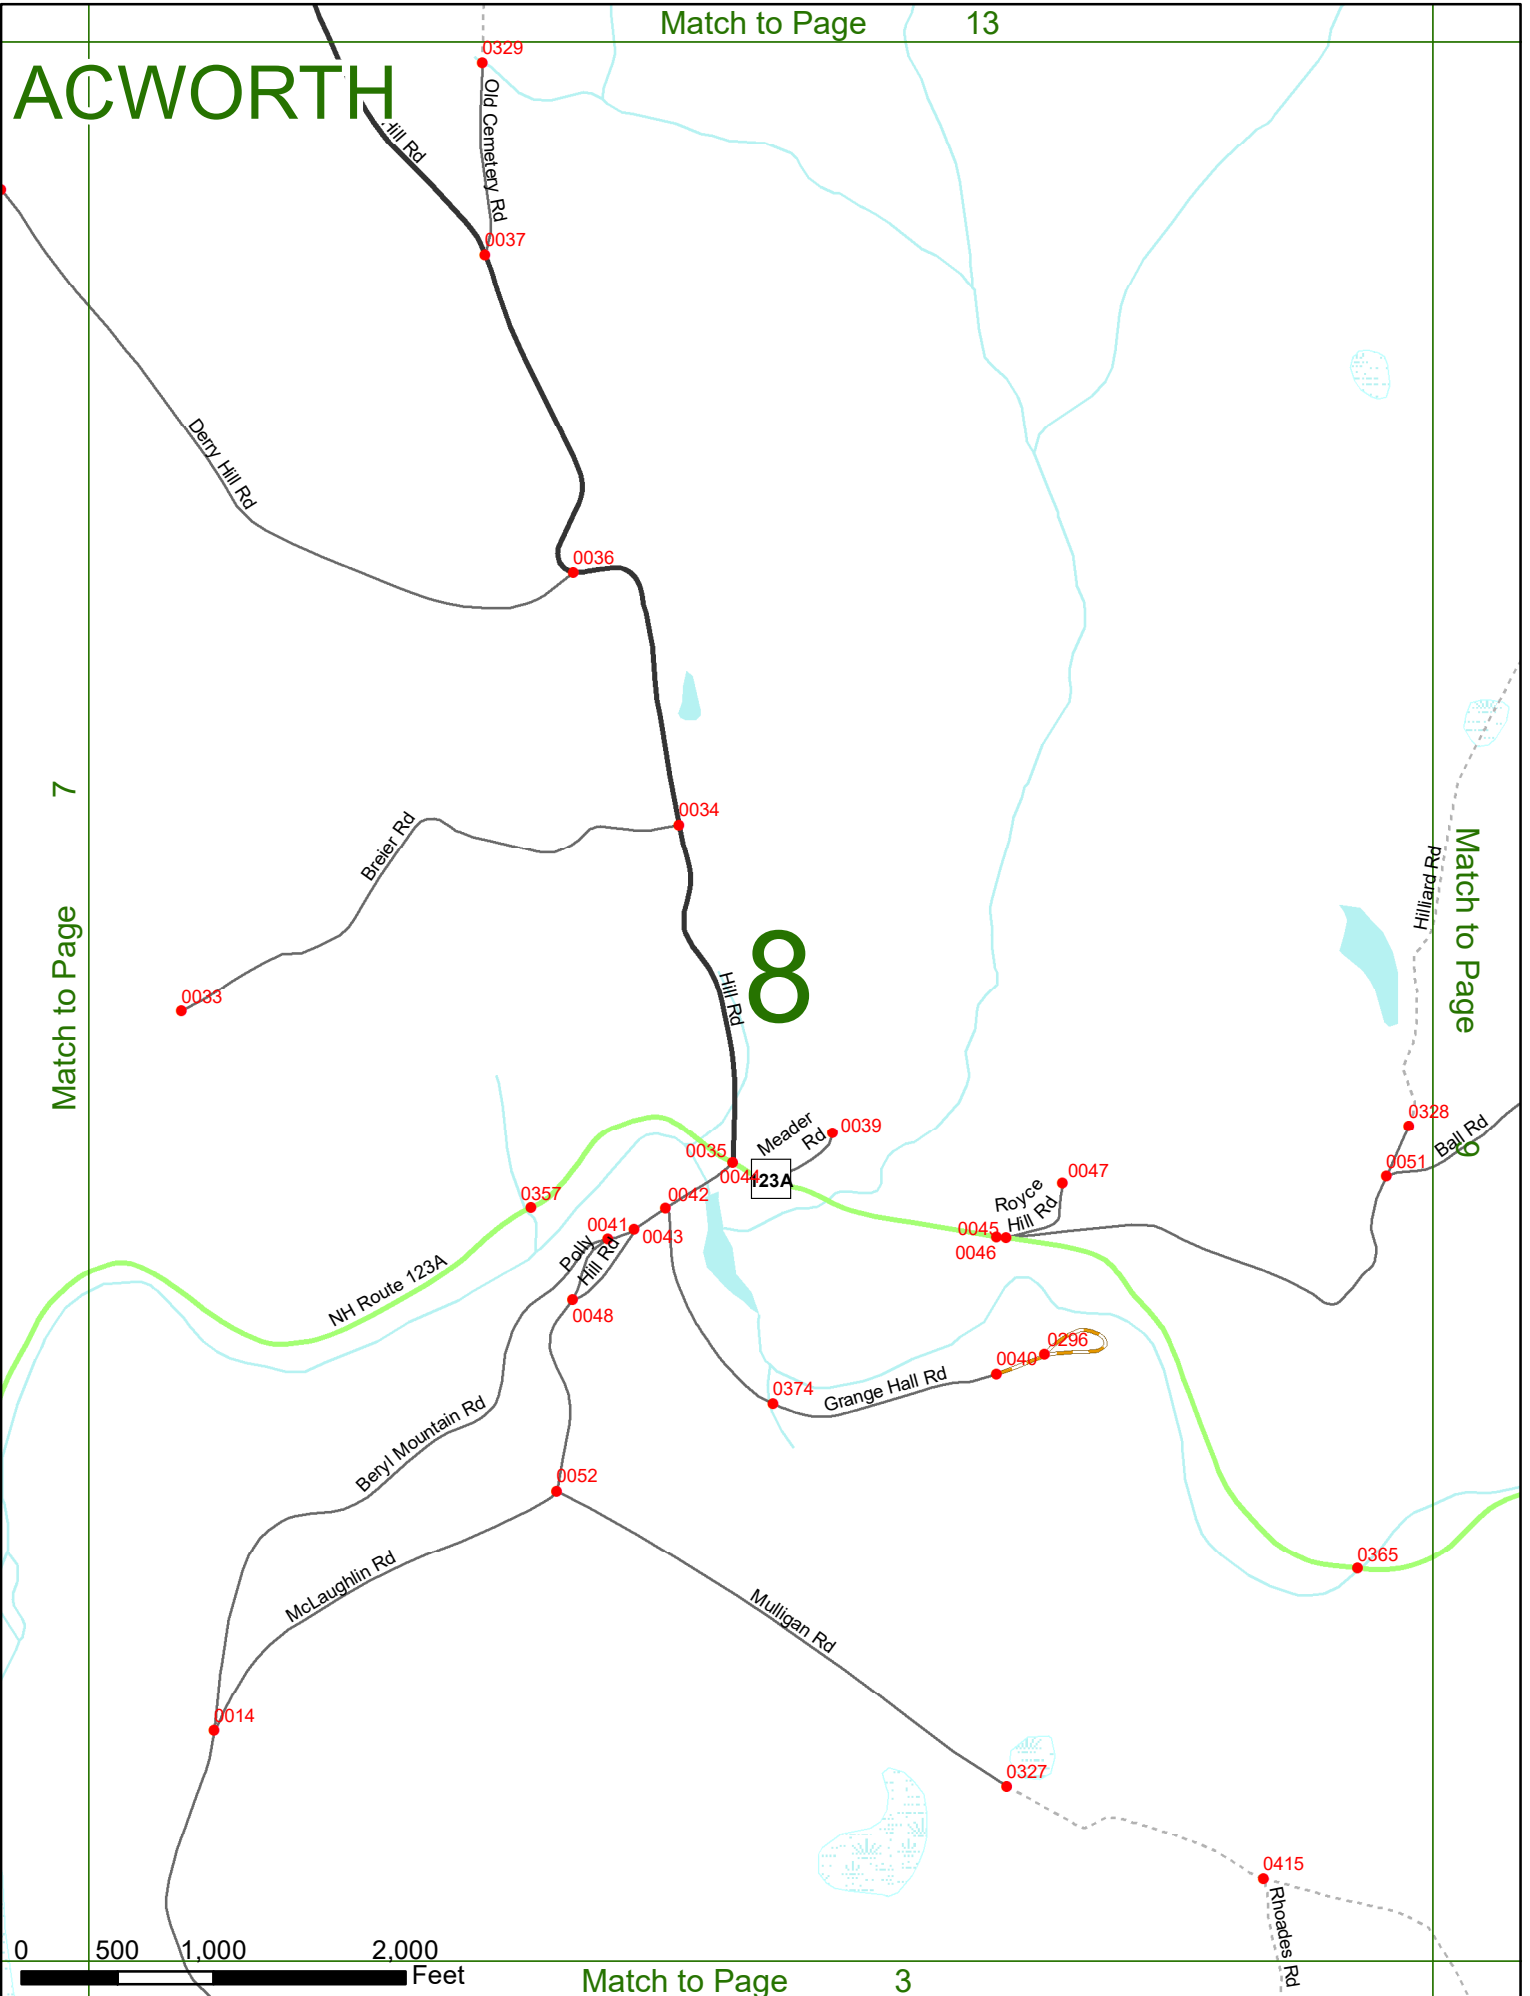

ACWORTH

Match to Page 7

Match to Page 8