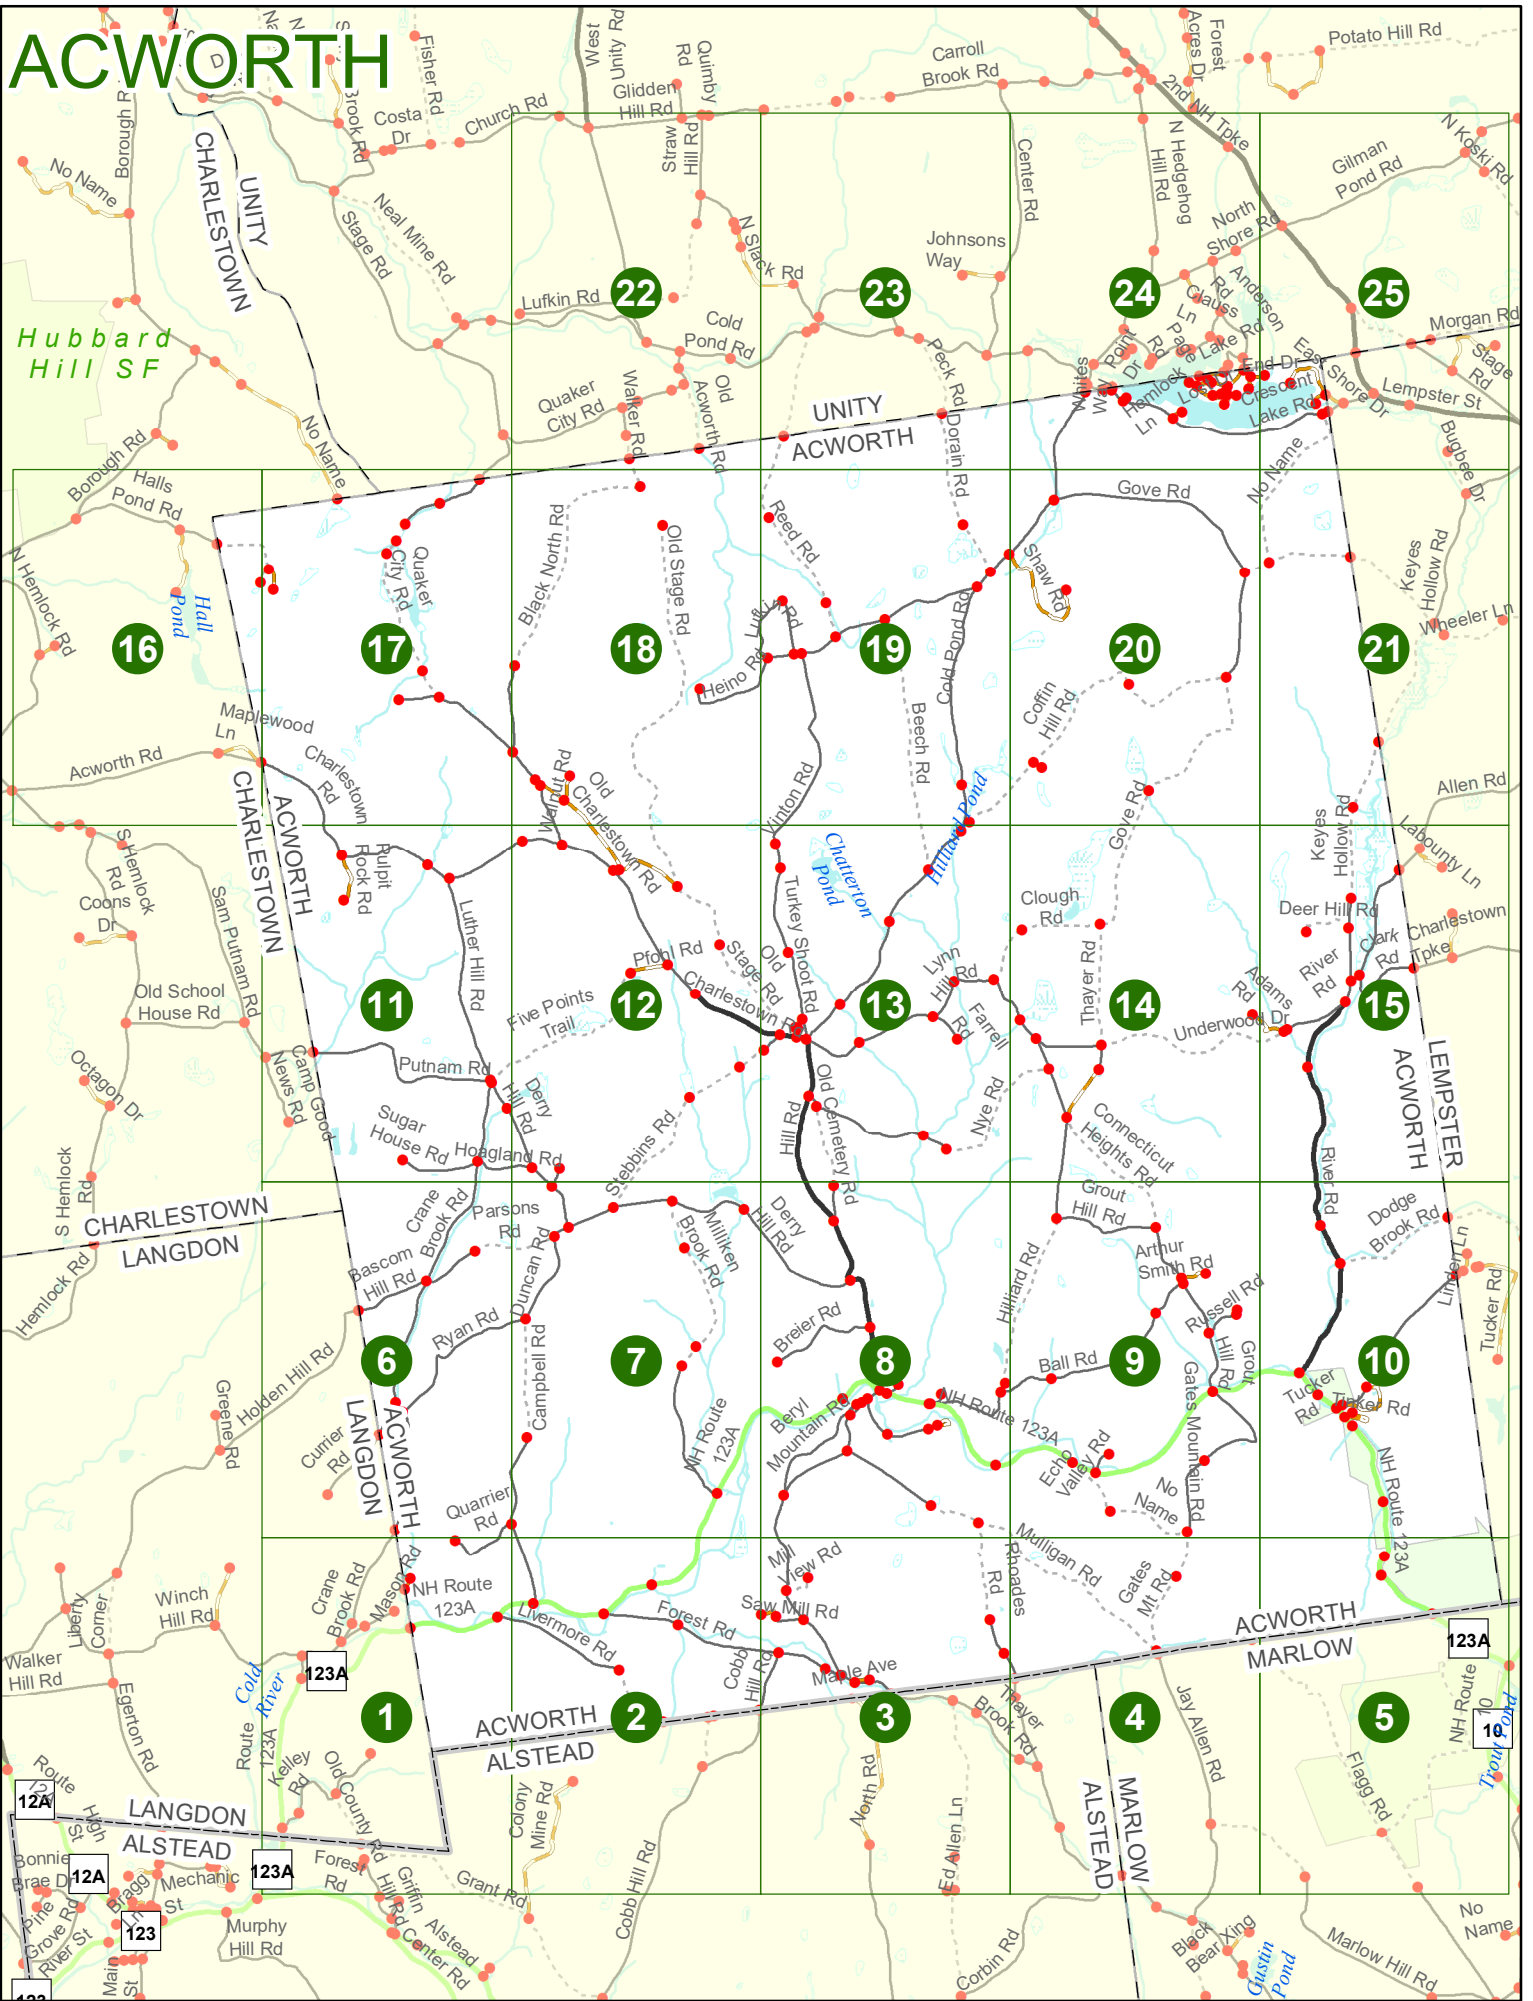

New Hampshire
DOT
 Department of Transportation

Maps and data sets are not guaranteed to be free from errors and omissions. Data is in a constant state of update and correction by various groups and agencies. Information displayed on this map is the best available at the time of publication.

2022 Nodal Reference Bookmap

LEGEND

NHDOT will accept crash locations based on the State of NH Uniform Police Traffic Accident Report.

Crash occurred on:

Option 1 Street Address
 123 Main Street

Option 2 Route No and/or Distance from NESW Intesecting Road, Bridge,
 Street name Intersecting Street Town/County line
 Main Street 500 E Oak Street

Option 3 First Node Distance from First Node Second Node
 515 212 632

Option 4 Route No and/or Mile Marker on Interstate Only NESW Mile (Marker)
 Street name
 189S 700 feet S 36.8

Option 3 – Example

Street Name Loudon Road
First Node 803
Distance from First Node 318 Ft
Second Node 813

ACWORTH

ACWORTH

Match to Page

Match to Page

2

1

ACWORTH

1