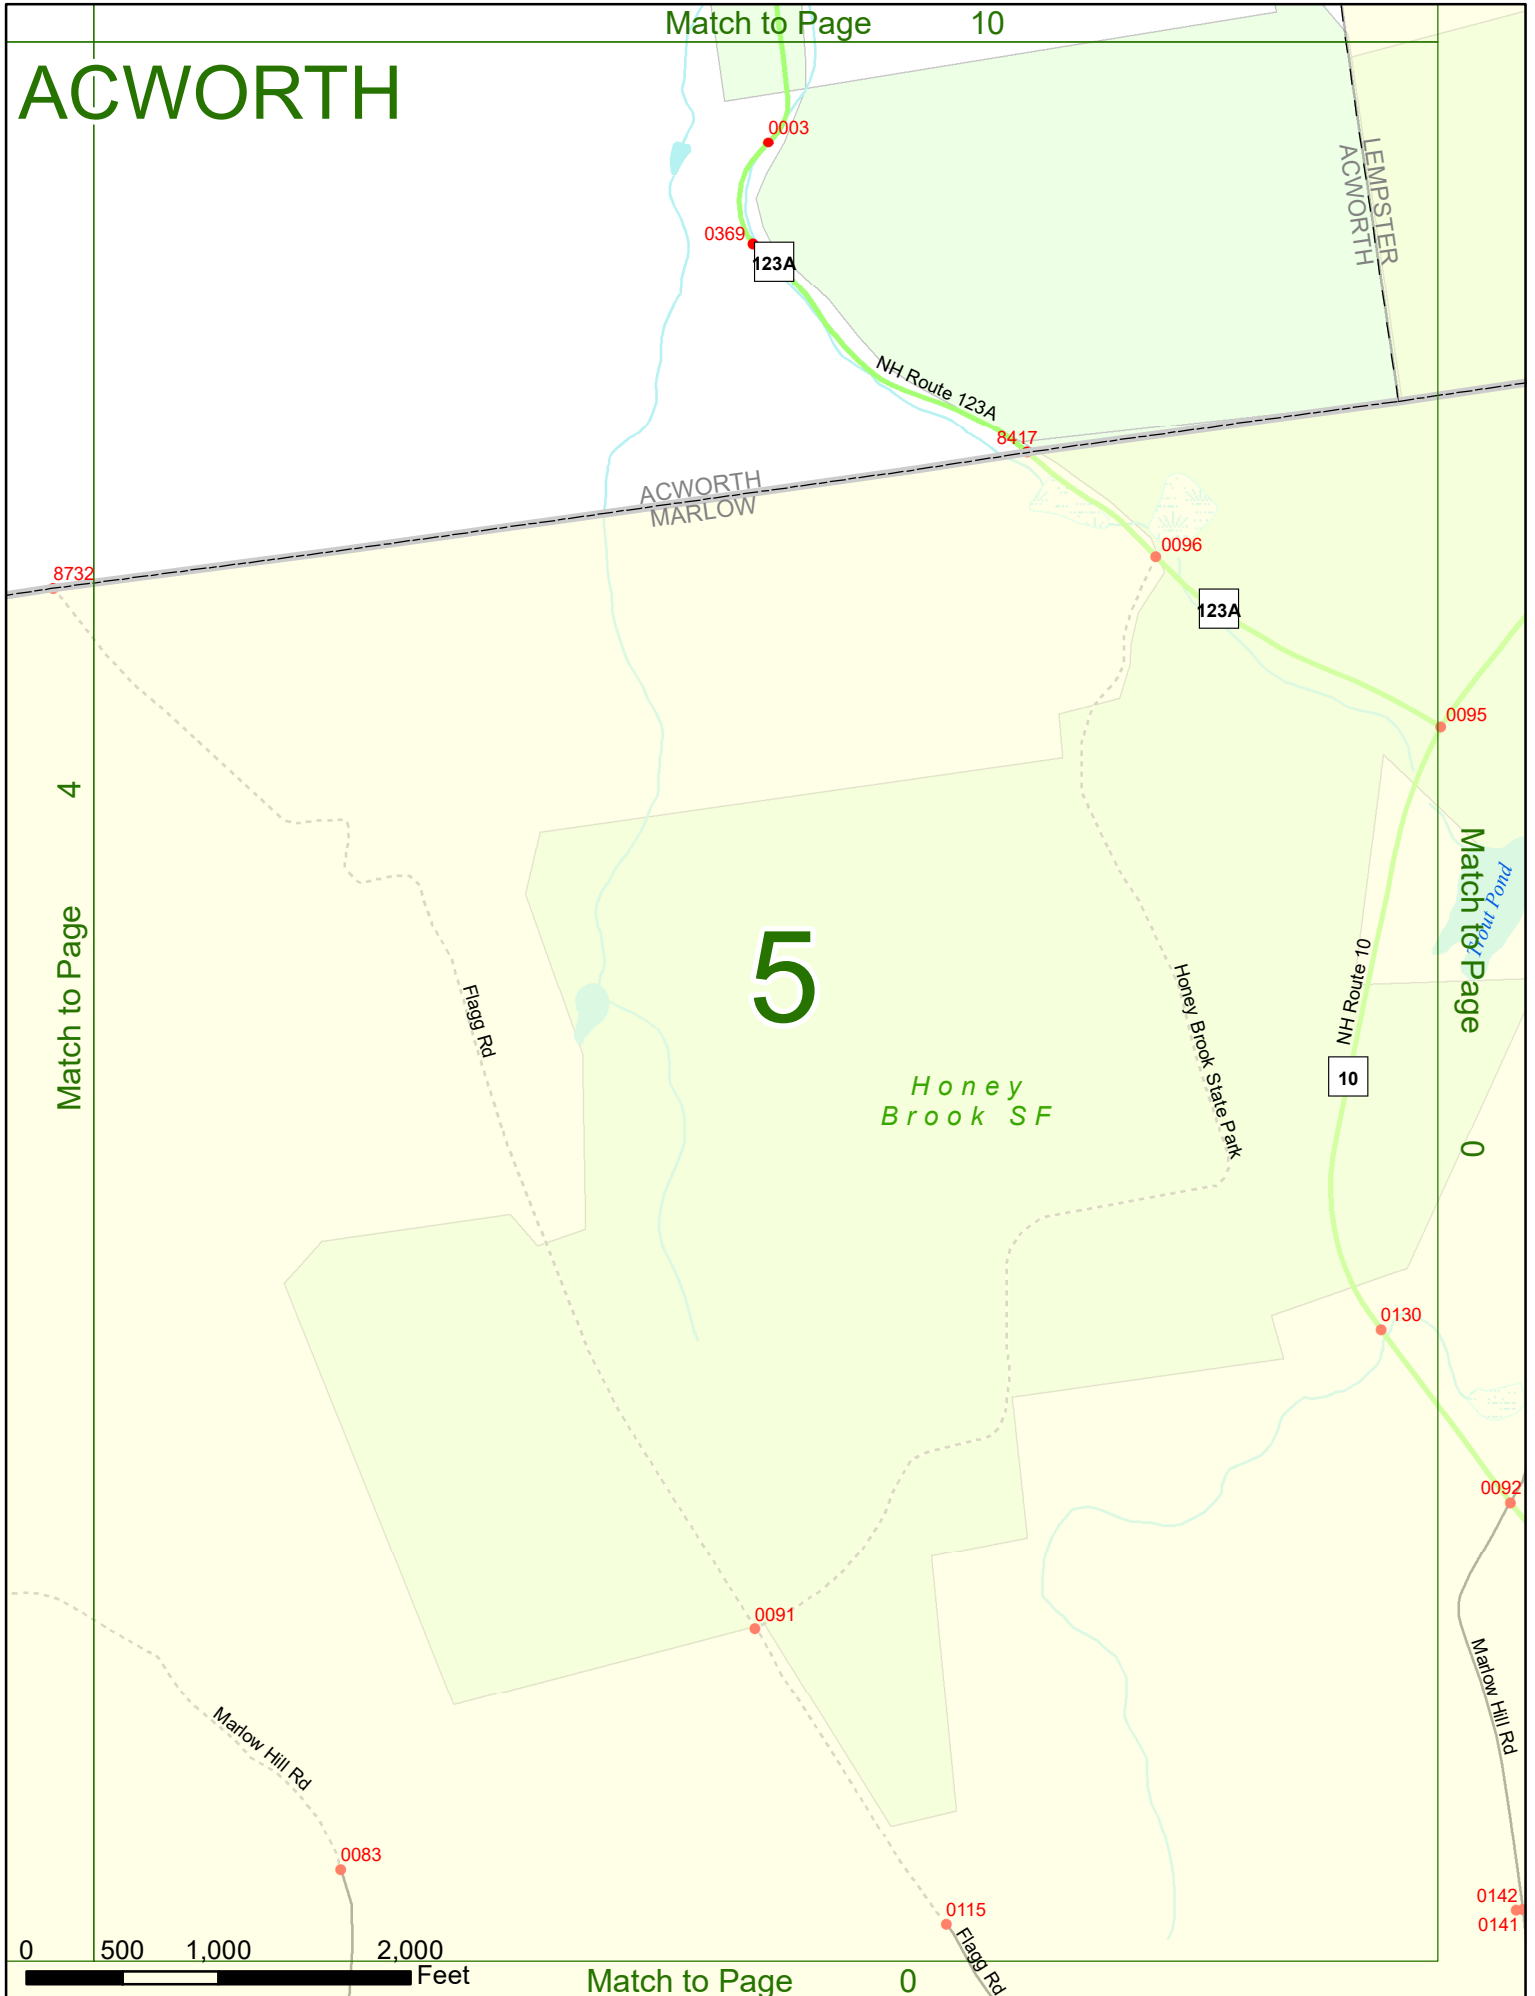

ACWORTH

Match to Page 4

5

Honey Brook SF

Match to Page 0