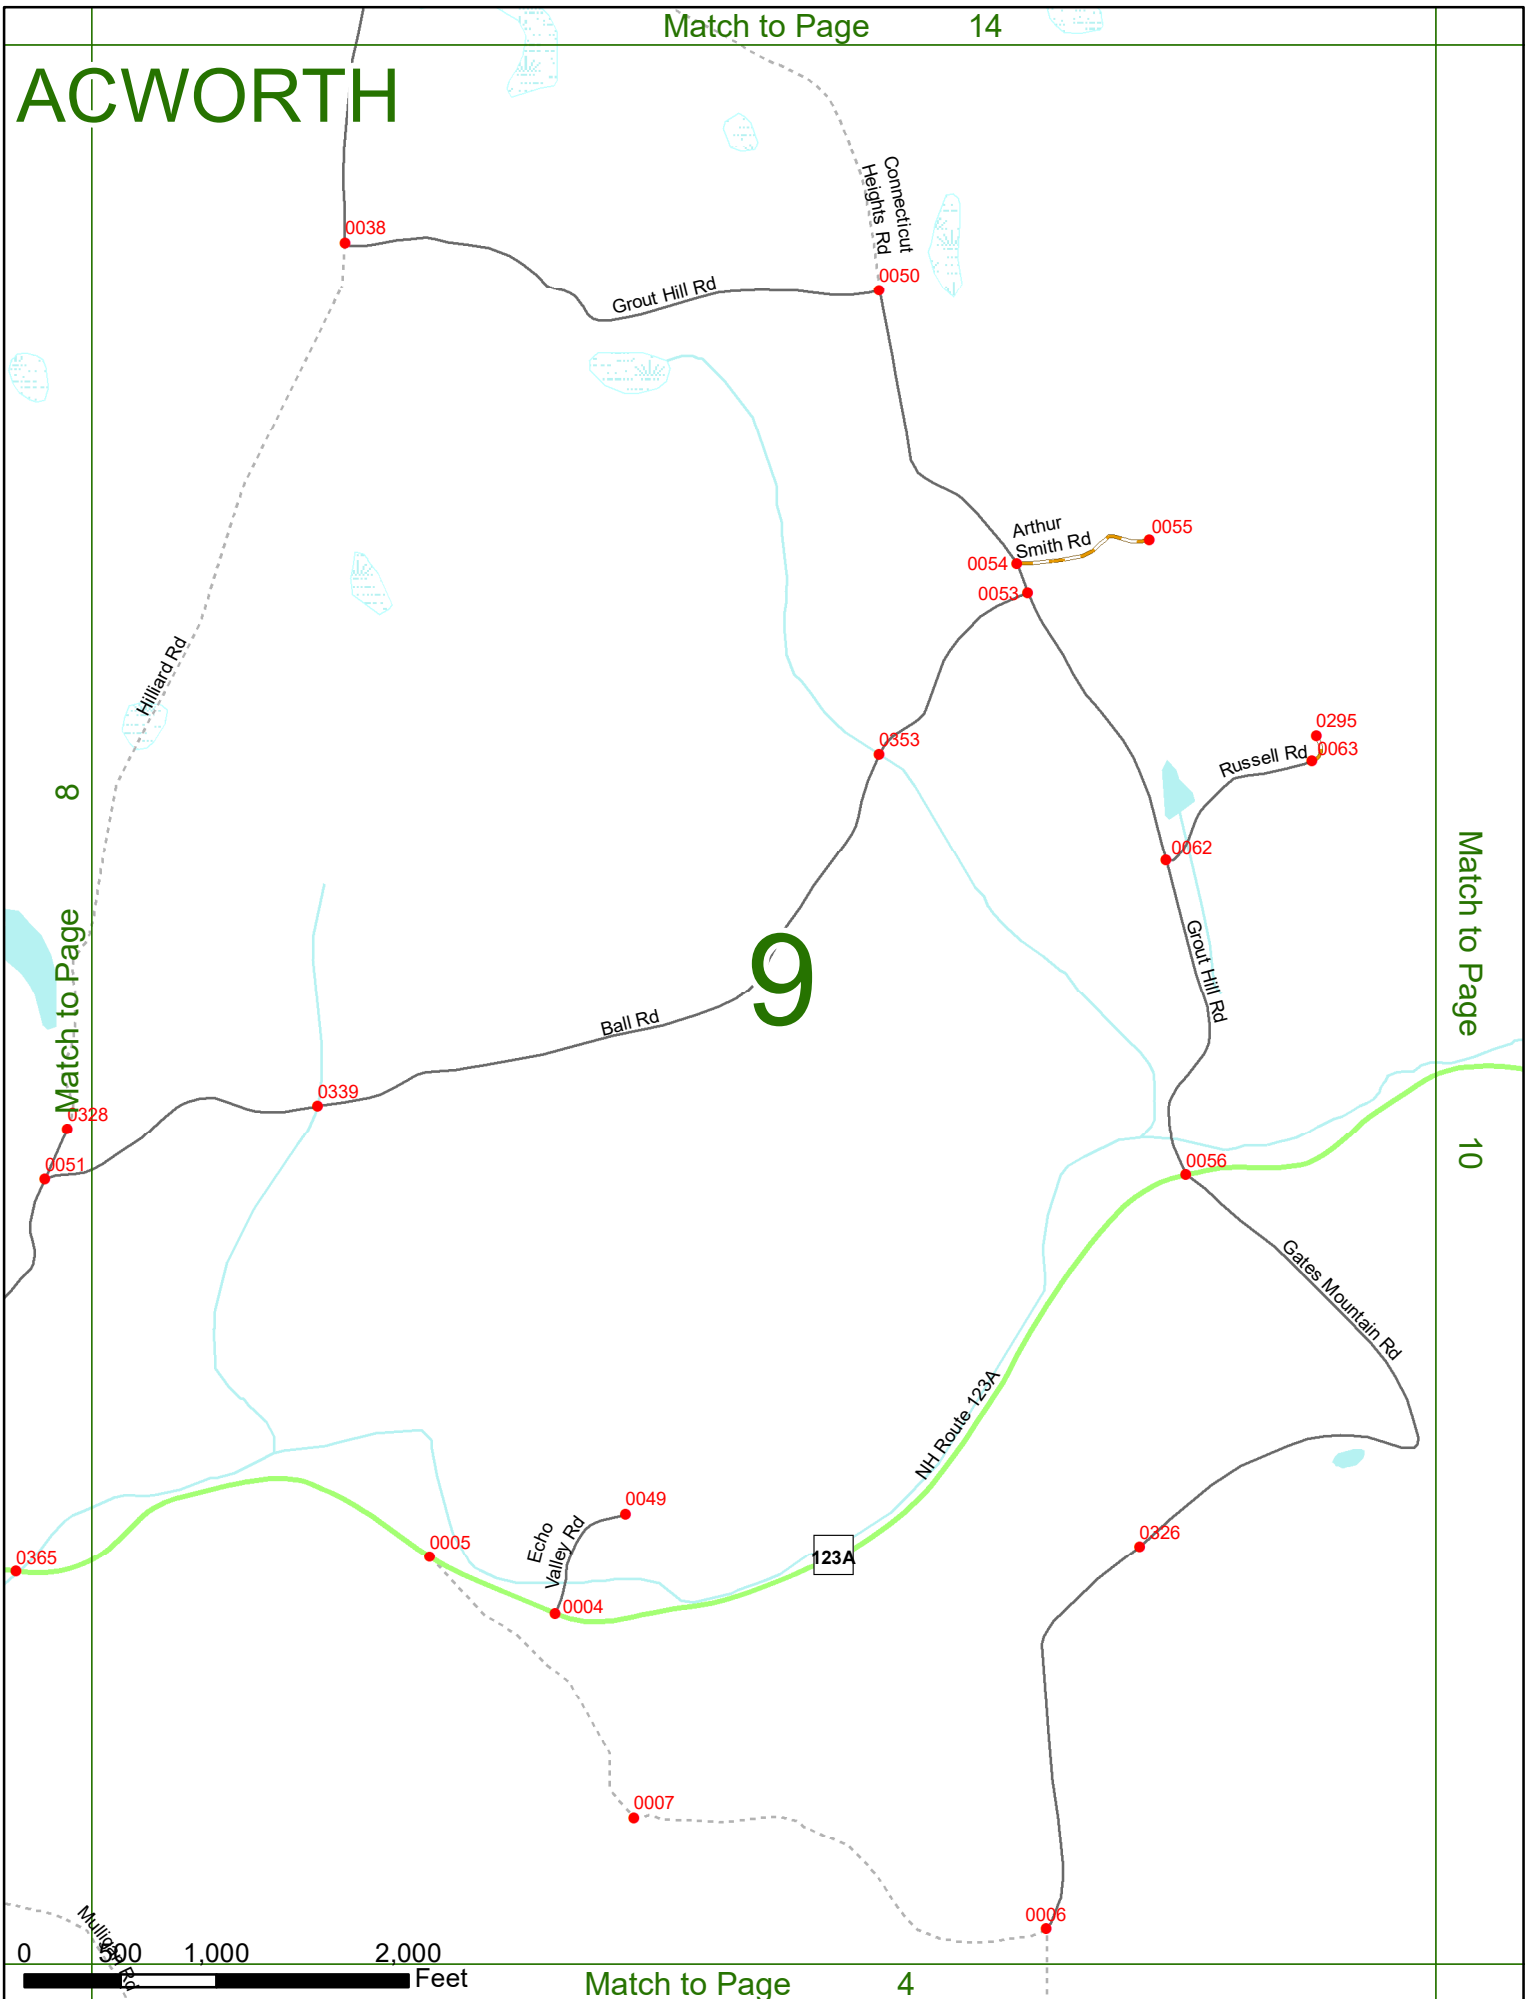

ACWORTH

8

Match to Page

9

Match to Page

10