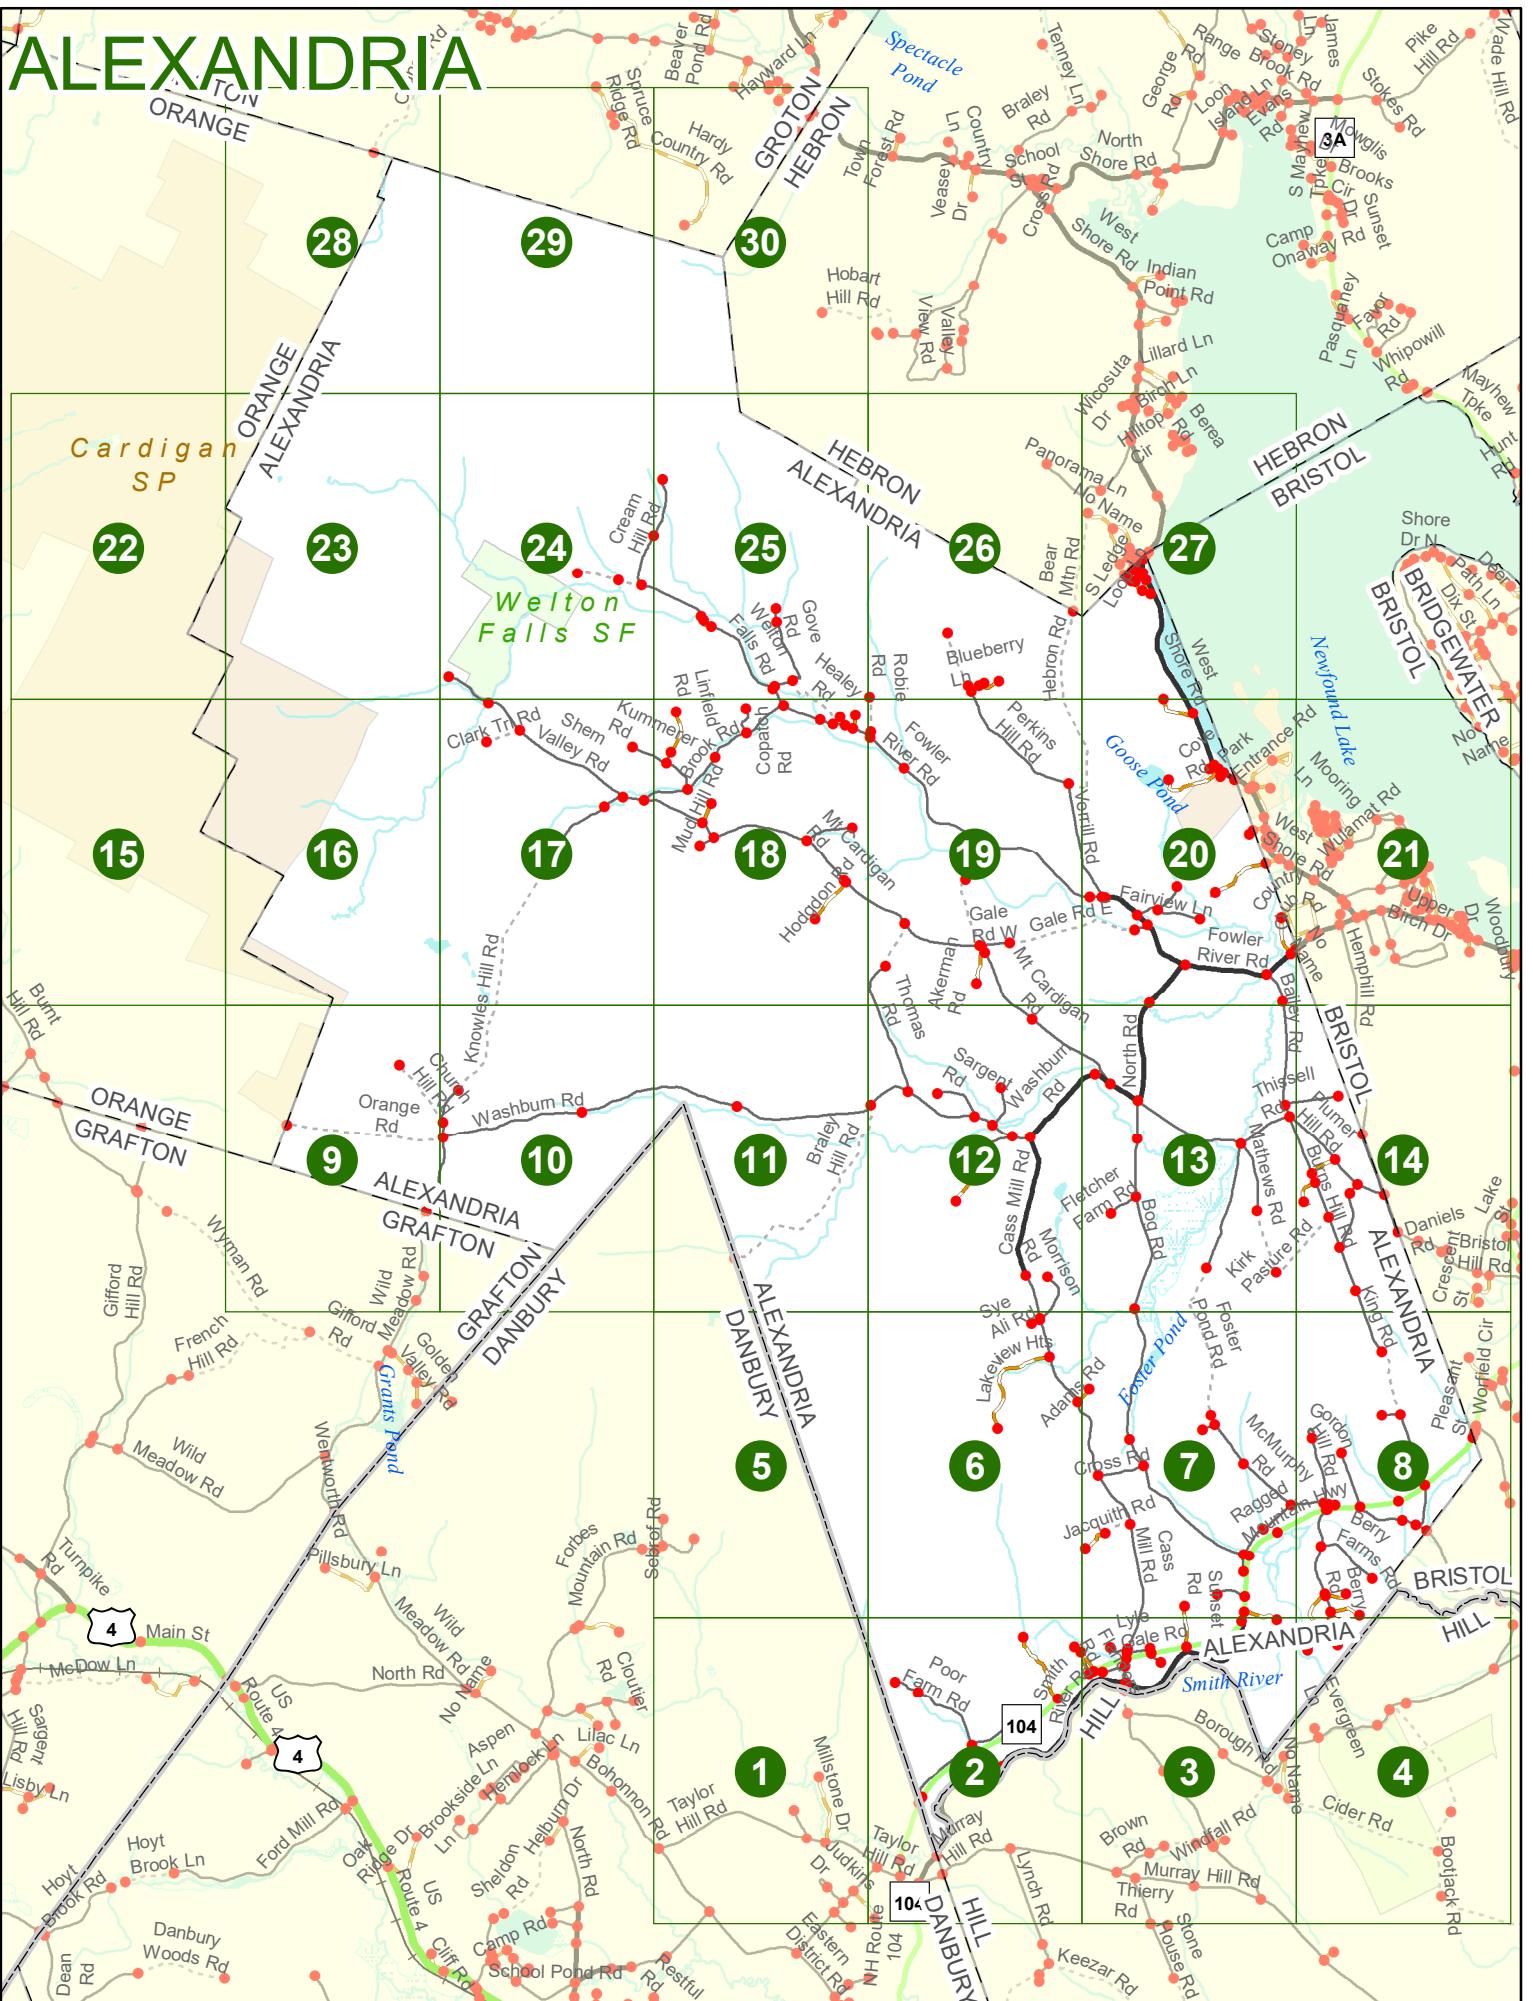

2022 Nodal Reference Bookmap

LEGEND

NHDOT will accept crash locations based on the State of NH Uniform Police Traffic Accident Report.

Crash occurred on:

Option 1 Street Address
 123 Main Street

Option 2 Route No and/or Distance from NESW Intesecting Road, Bridge,
 Street name Intersecting Street Town/County line
 Main Street 500 E Oak Street

Option 3 First Node Distance from First Node Second Node
 515 212 632

Option 4 Route No and/or Mile Marker on Interstate Only NESW Mile (Marker)
 Street name
 189S 700 feet S 36.8

Option 3 – Example

Street Name Loudon Road
First Node 803
Distance from First Node 318 Ft
Second Node 813

ALEXANDRIA

ALEXANDRIA

Match to Page 0

Match to Page 2

1

ALEXANDRIA

Match to Page 1

Match to Page 3

ALEXANDRIA
DANBURY

Match to Page
0

Match to Page
6

ALEXANDRIA

Match to Page 5

6

Match to Page 7

7