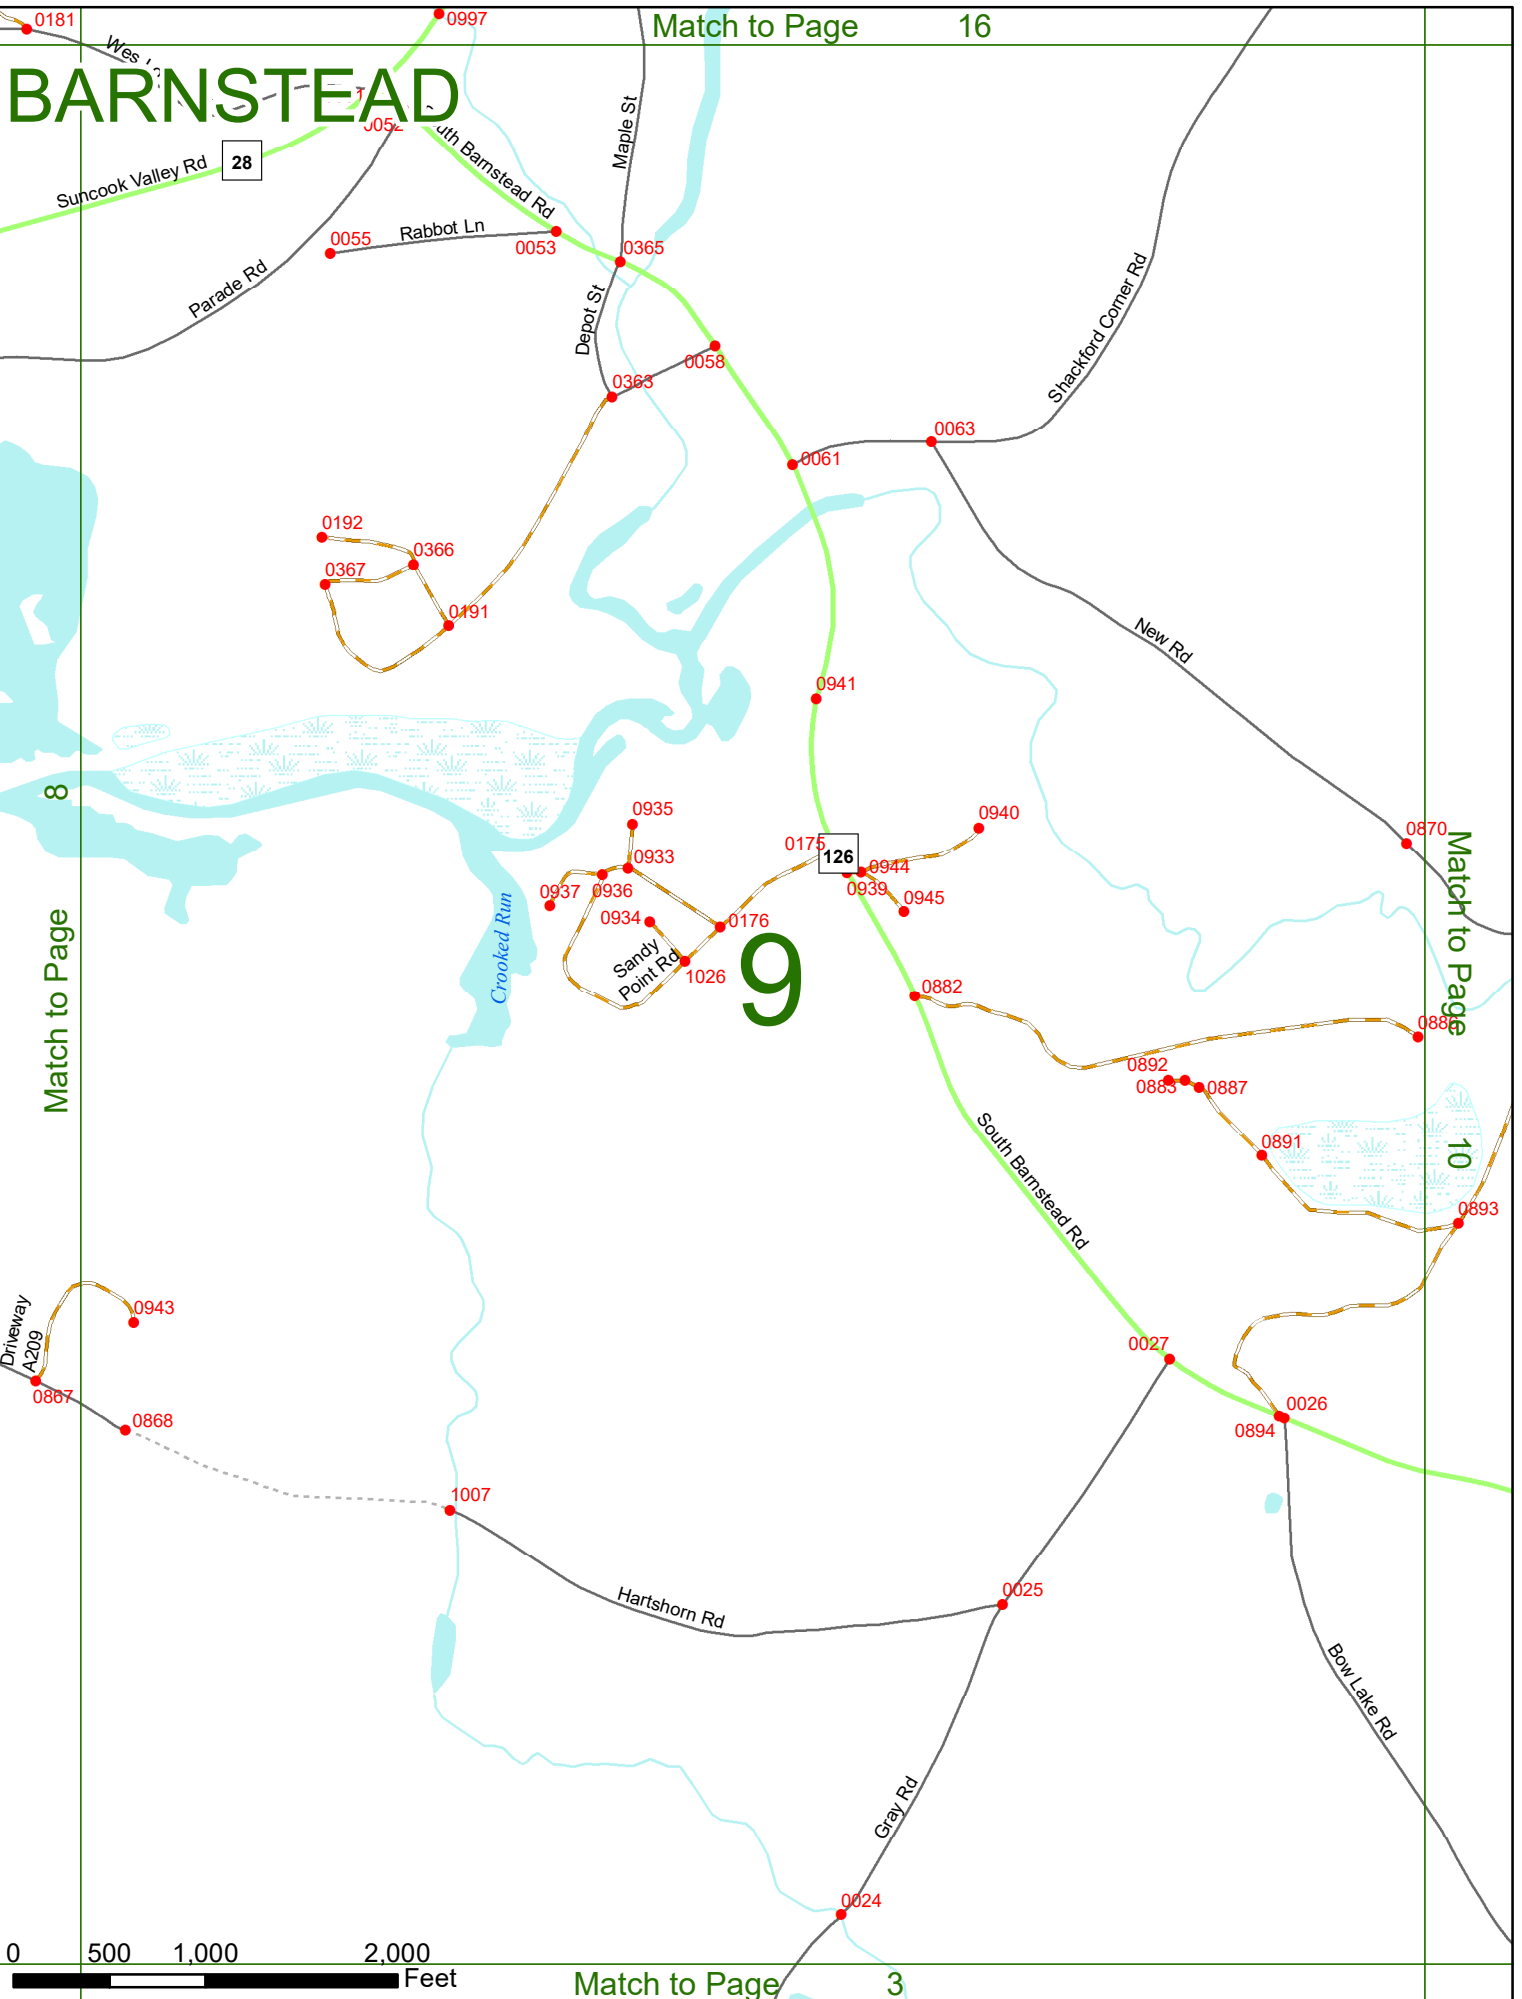

BARNSTEAD

Match to Page 16

Match to Page 8

Match to Page 10

Match to Page 3