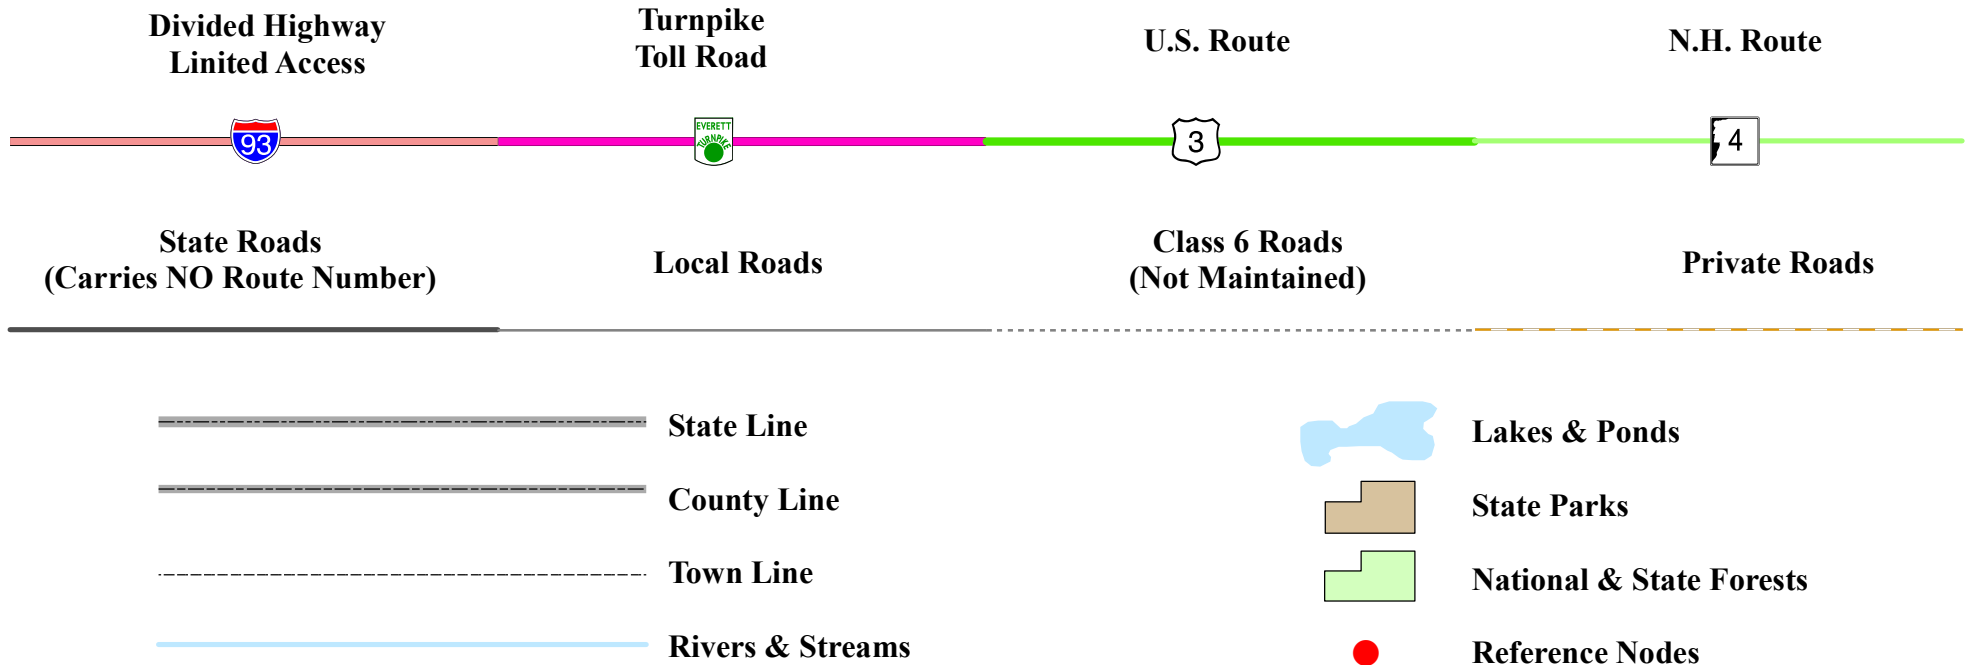

2022 Nodal Reference Bookmap

LEGEND

NHDOT will accept crash locations based on the State of NH Uniform Police Traffic Accident Report.

Crash occurred on:

Option 1 Street Address
 123 Main Street

Option 2 Route No and/or Distance from NESW Intesecting Road, Bridge,
 Street name Intersecting Street Town/County line
 Main Street 500 E Oak Street