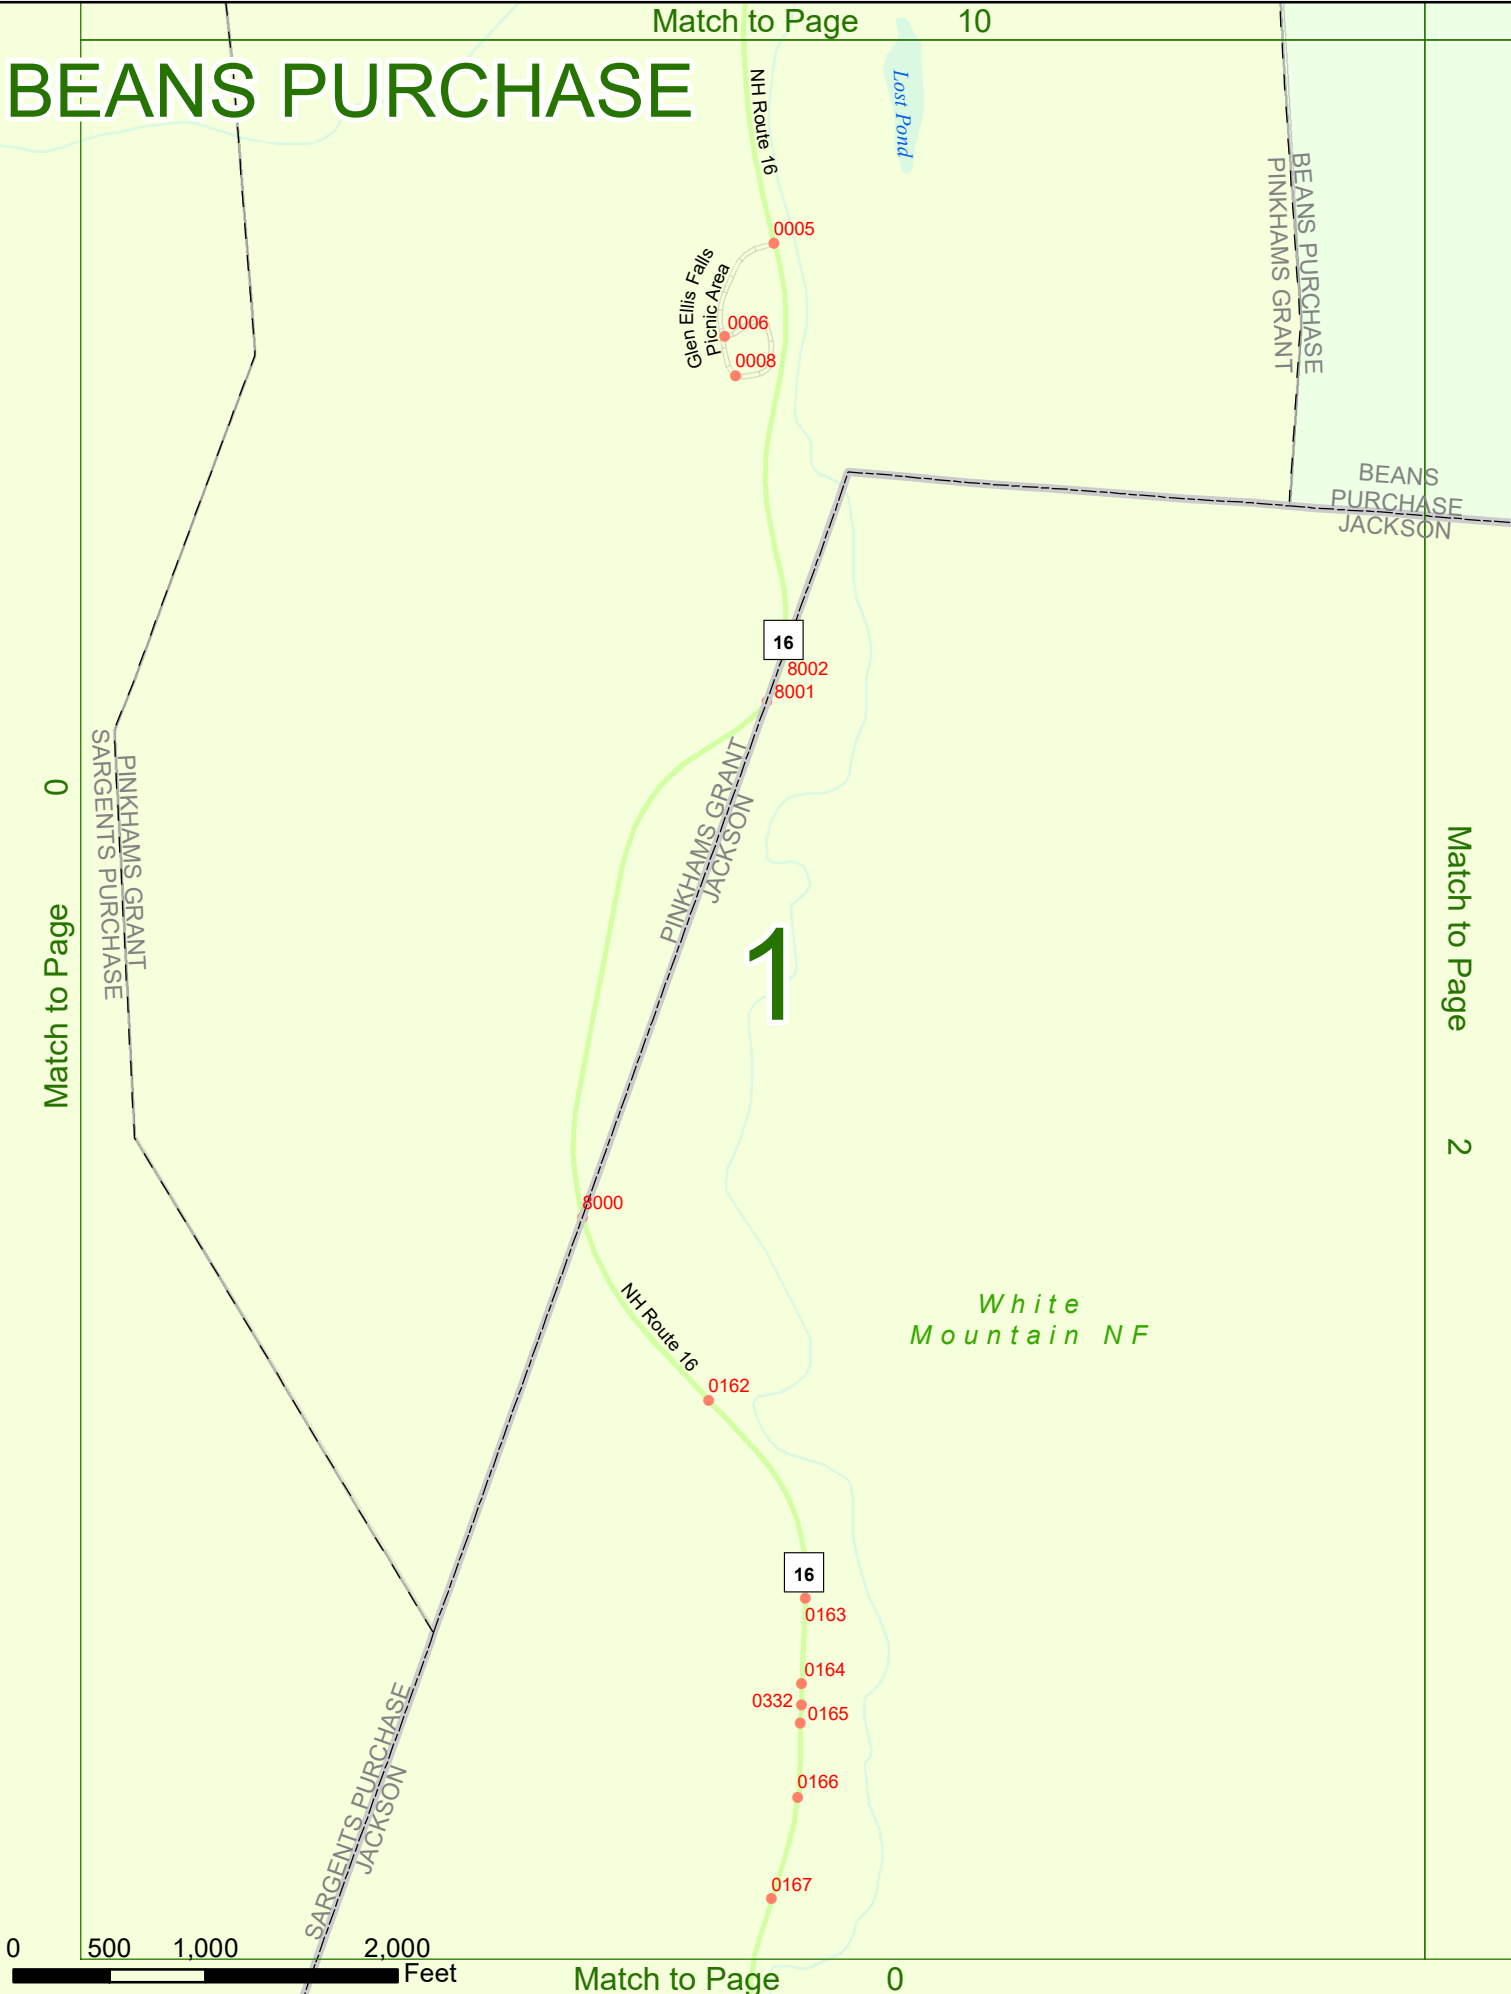

BEANS PURCHASE

Match to Page 0

Match to Page 2