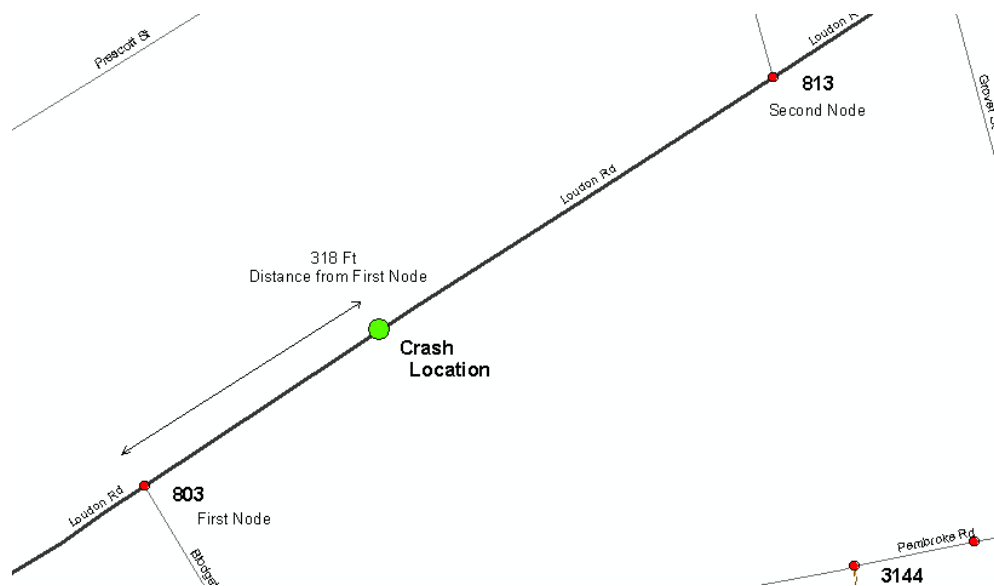

2022 Nodal Reference Bookmap

LEGEND

NHDOT will accept crash locations based on the State of NH Uniform Police Traffic Accident Report.

Crash occurred on:

Option 1 Street Address
 123 Main Street

Option 2 Route No and/or Distance from NESW Intesecting Road, Bridge,
 Street name Intersecting Street Town/County line
 Main Street 500 E Oak Street

Option 3 First Node Distance from First Node Second Node
 515 212 632

Option 4 Route No and/or Mile Marker on Interstate Only NESW Mile (Marker)
 Street name
 189S 700 feet S 36.8

Option 3 – Example

Street Name Loudon Road
First Node 803
Distance from First Node 318 Ft
Second Node 813