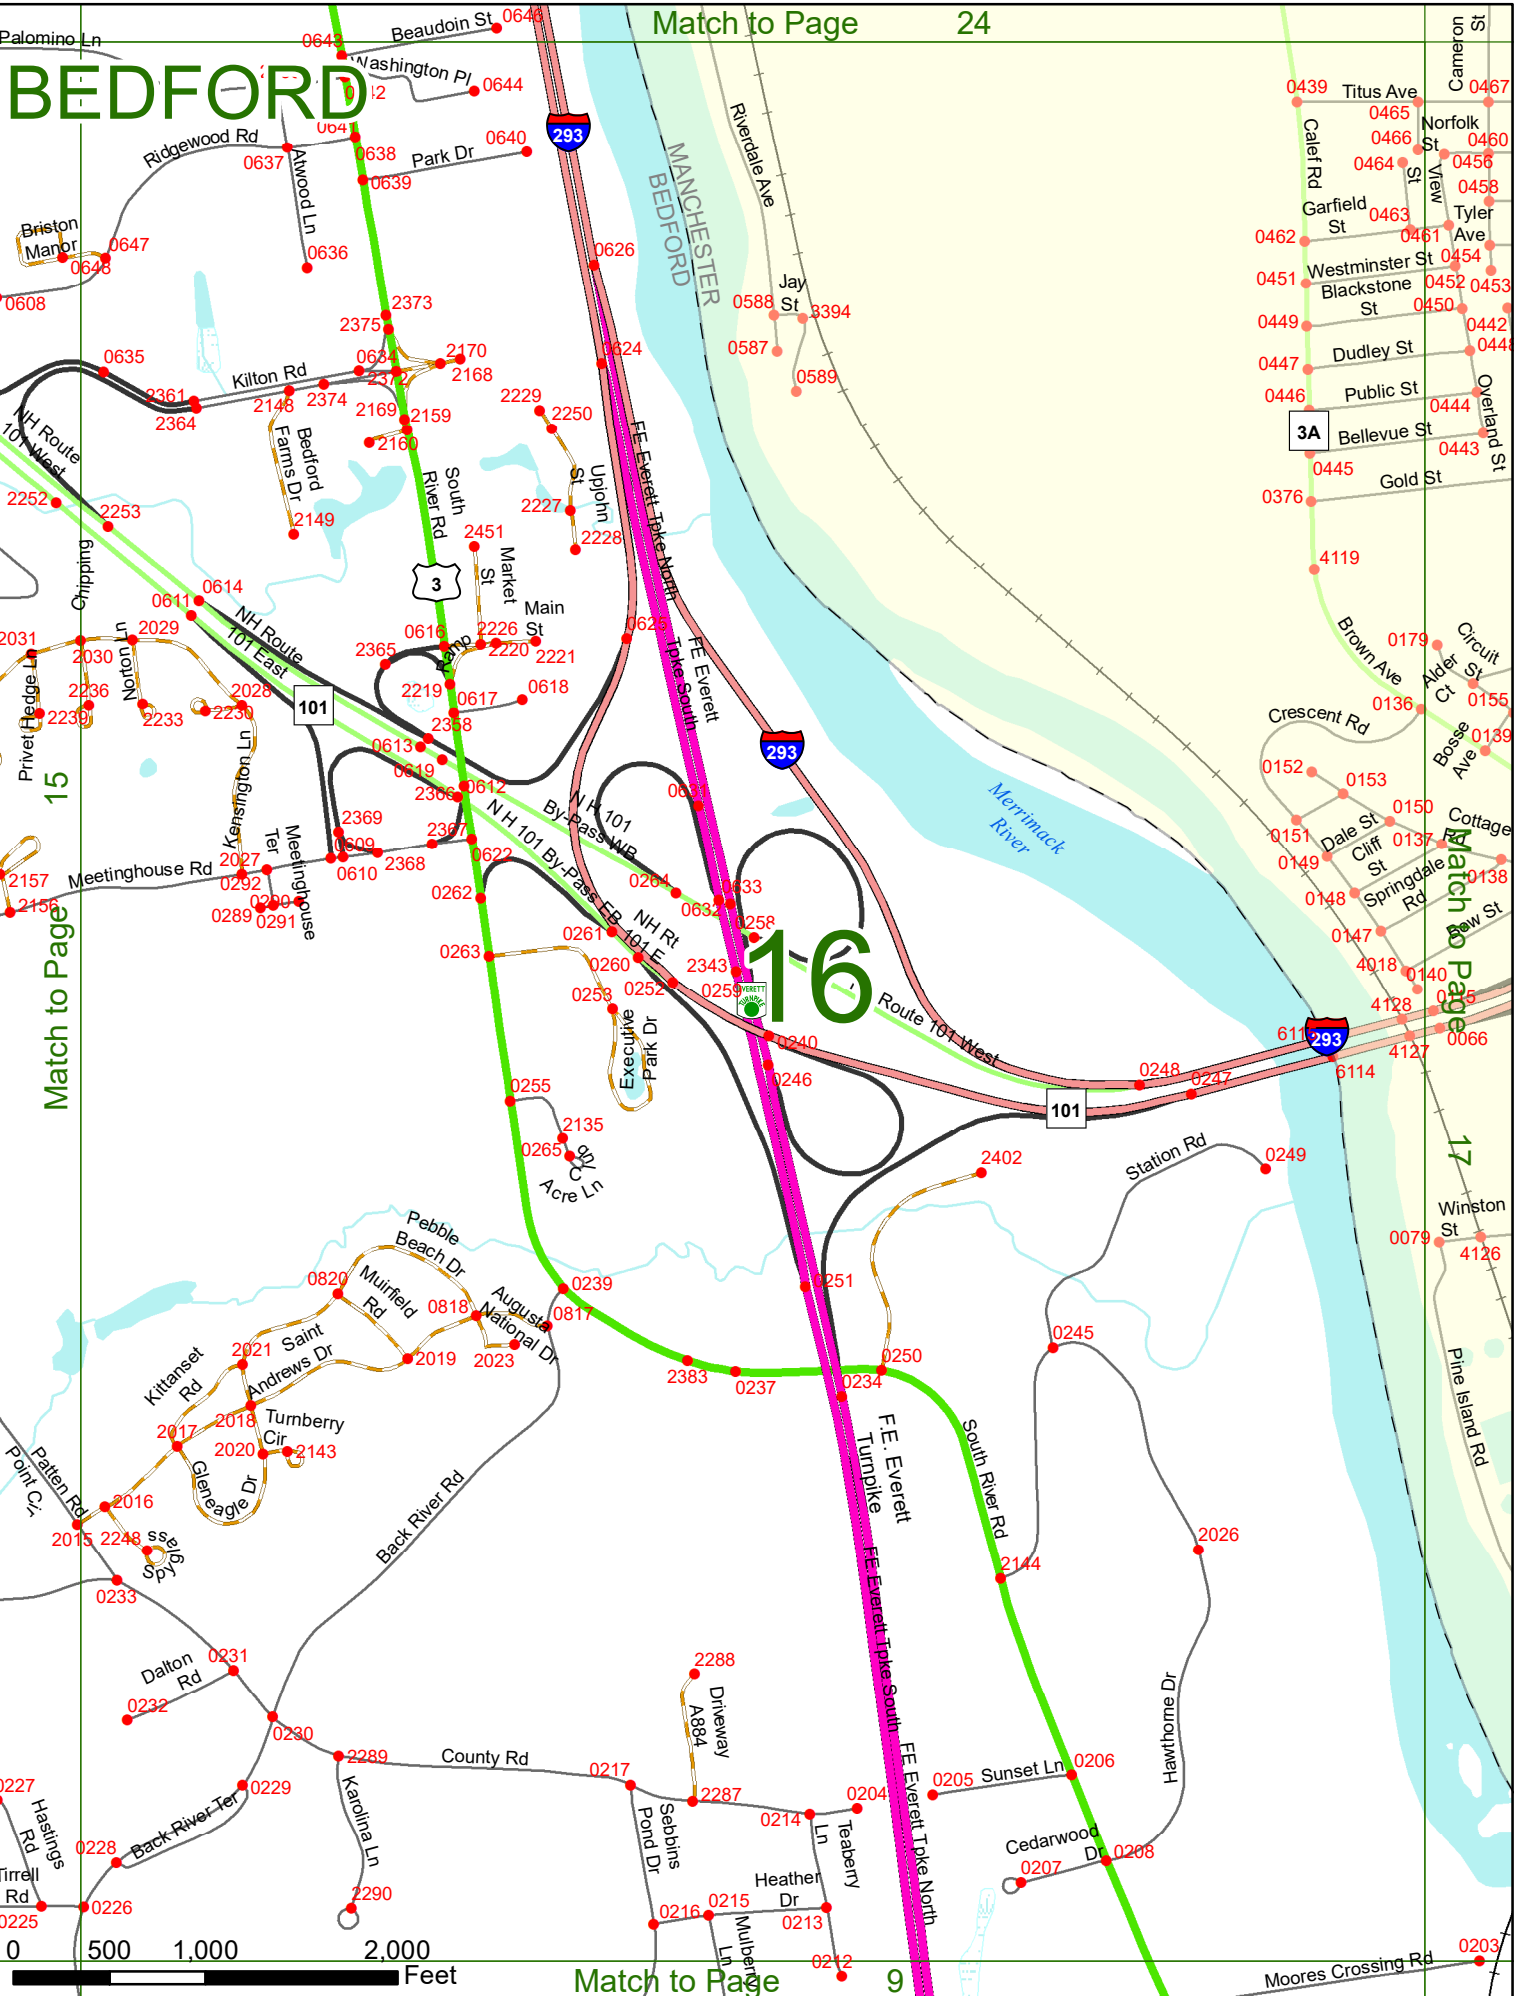

BEDFORD

Match to Page 24

Match to Page 15

Match to Page 17

0 500 1,000 2,000 Feet

Match to Page 9