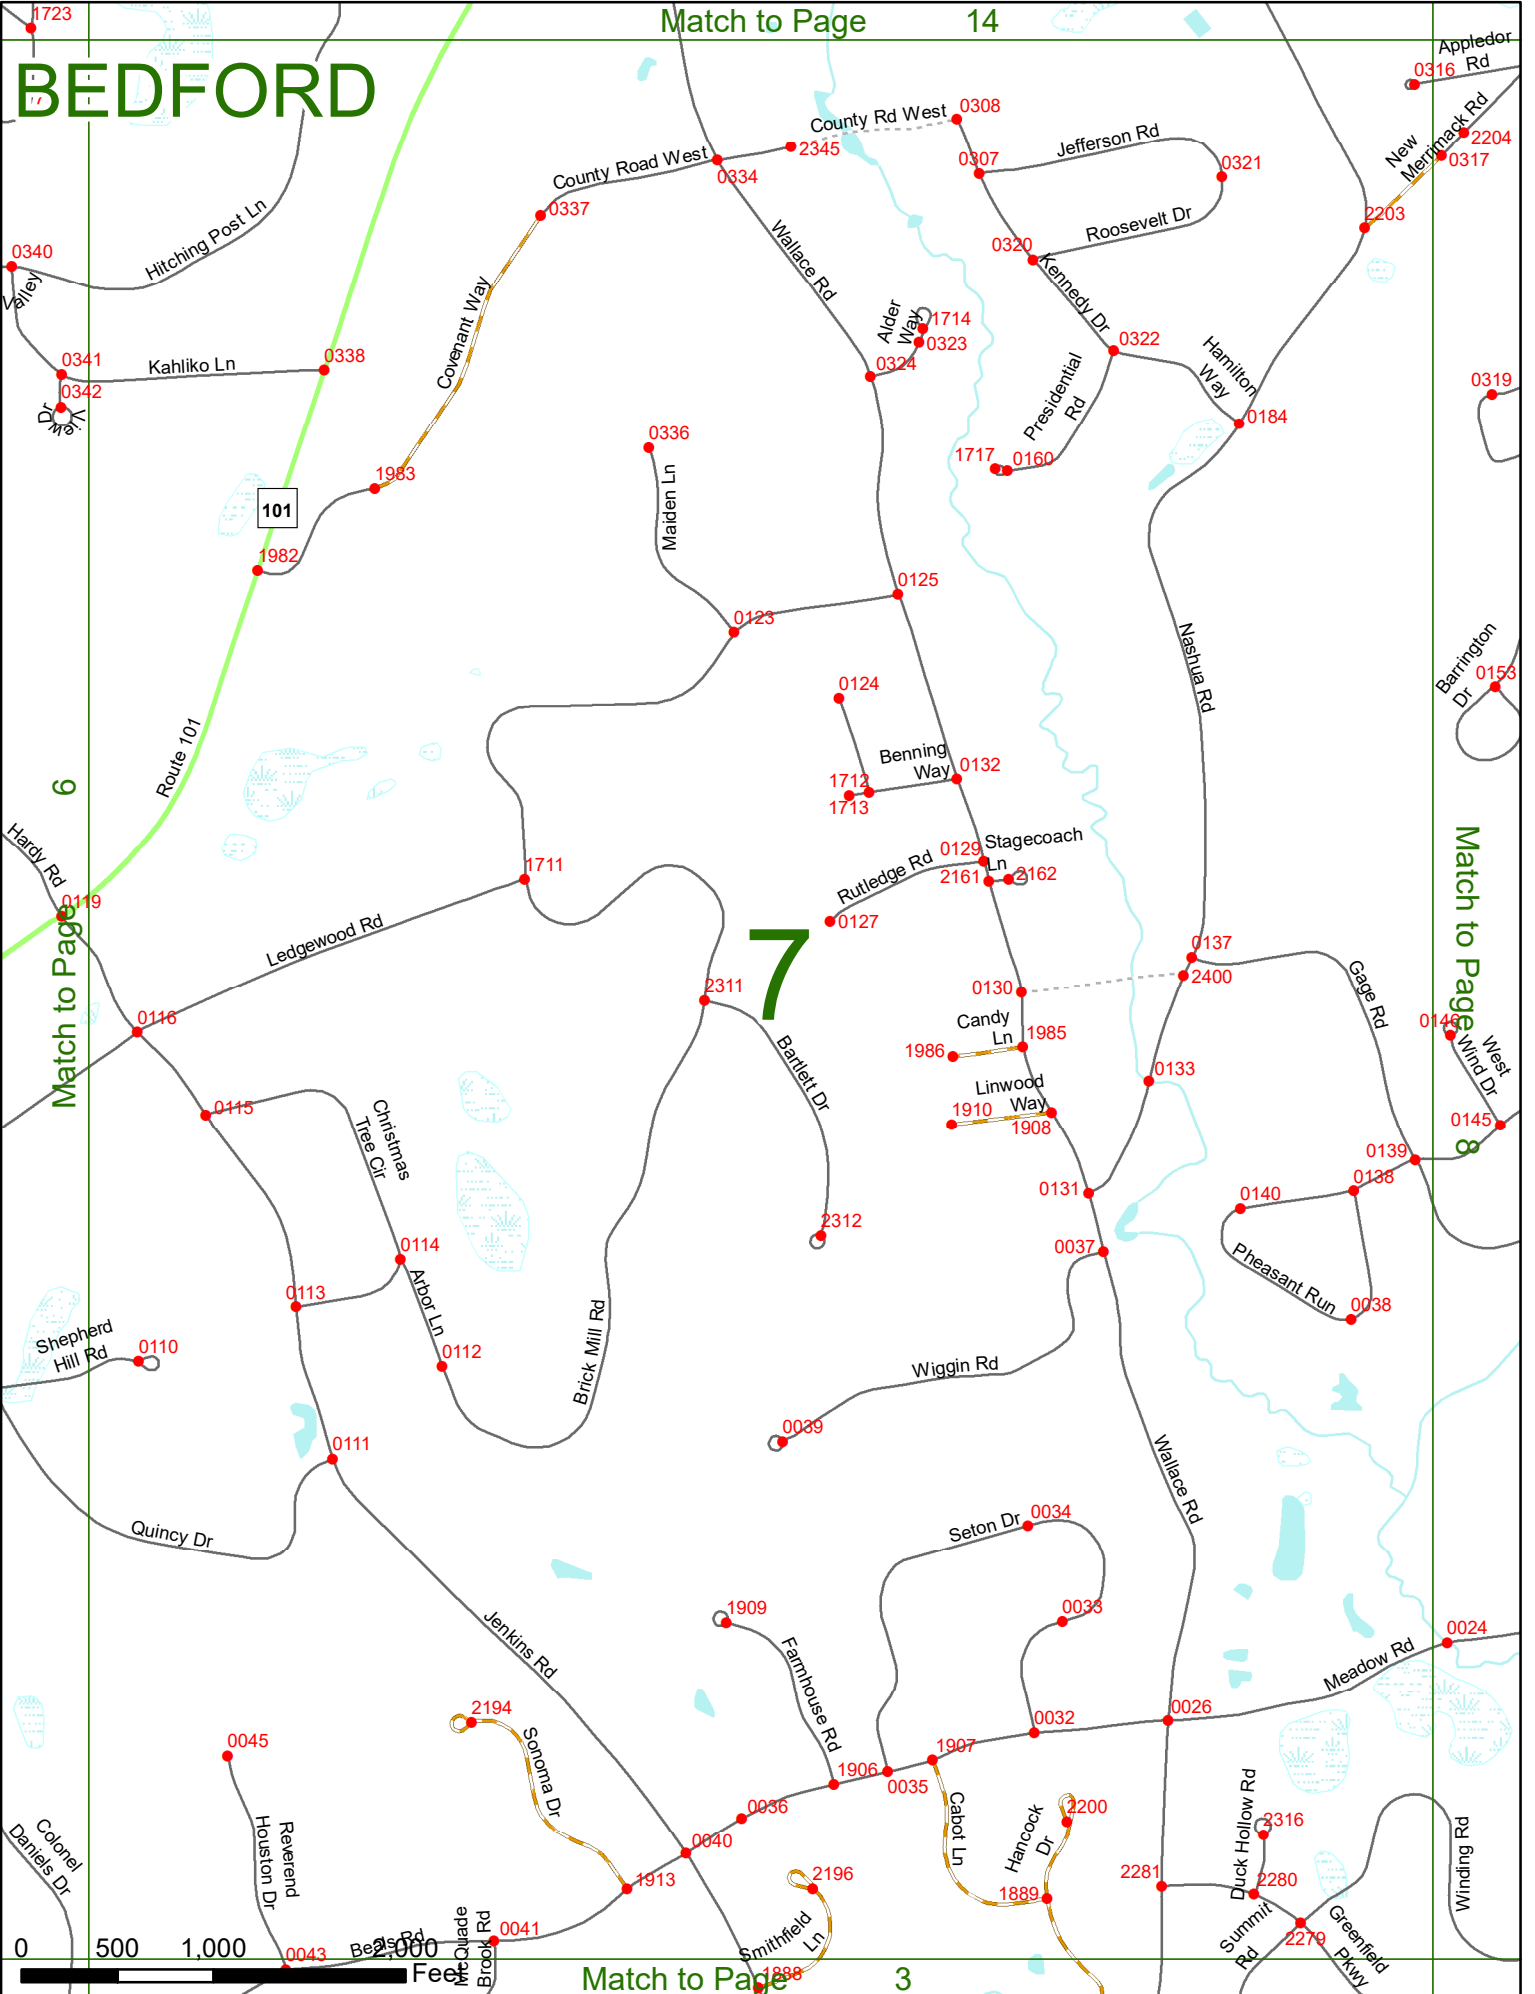

BEDFORD

Match to Page 14

6

7

Match to Page 8

3

0 500 1,000 2,000 Feet