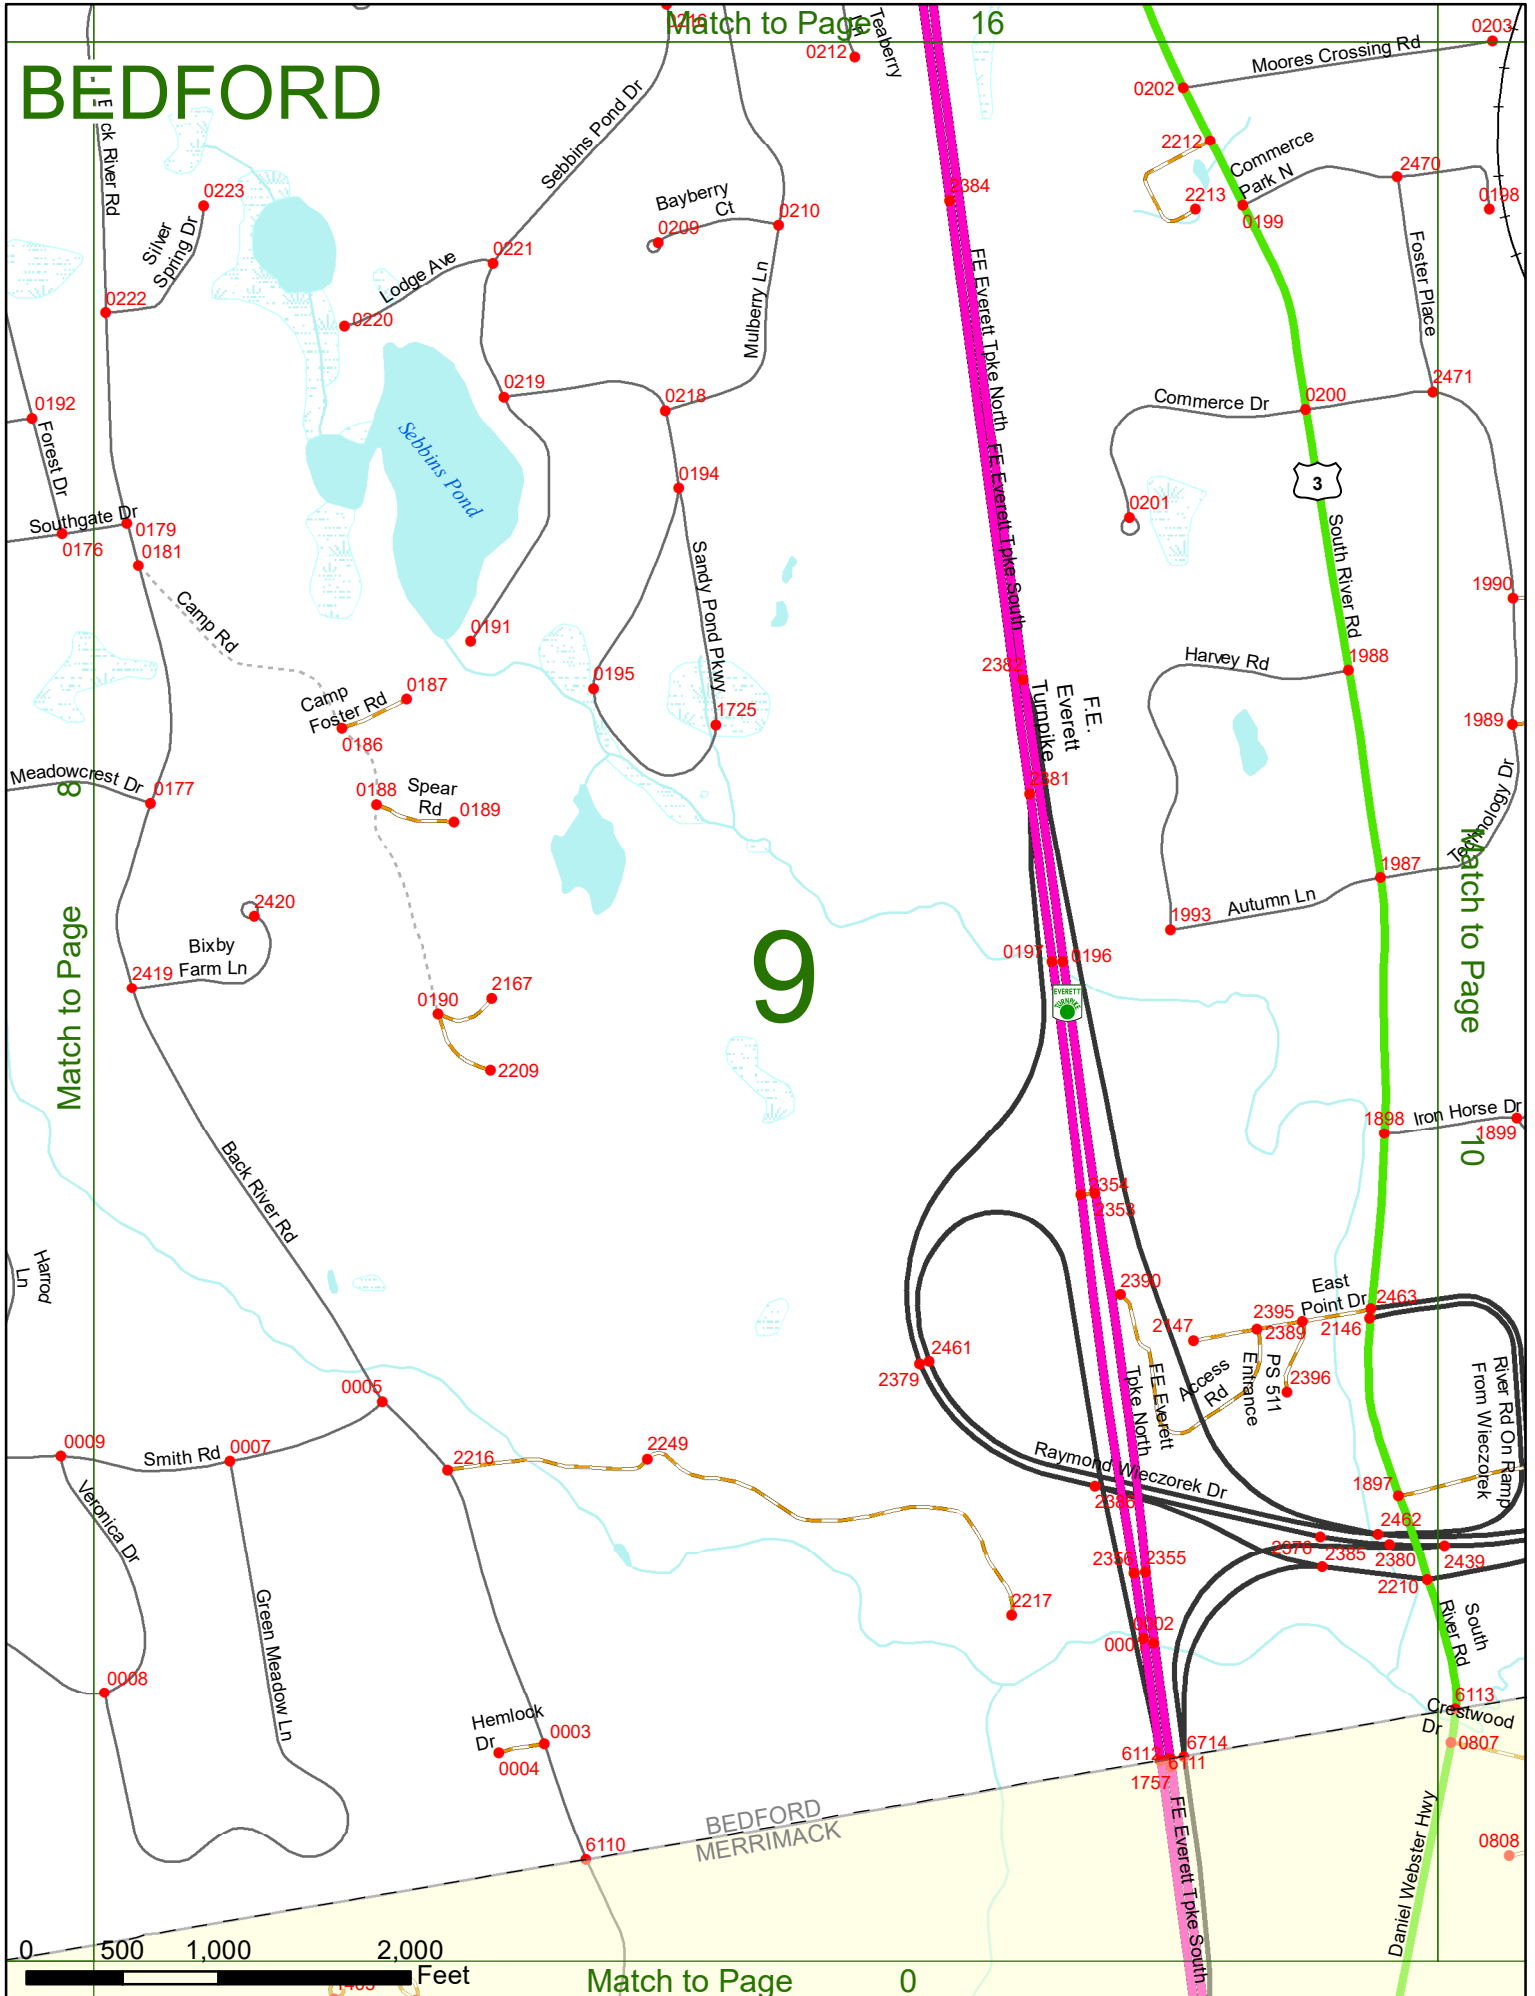

BEDFORD

Match to Page 16

9

Match to Page 10

Match to Page 8

Match to Page 0