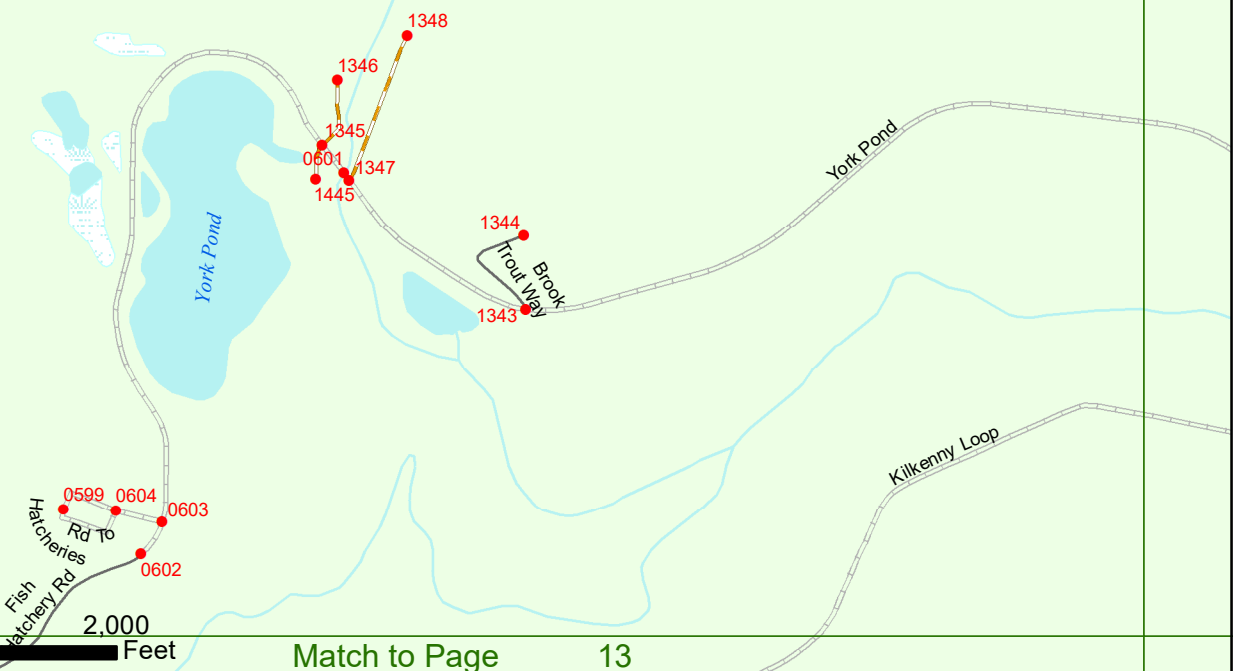

BERLIN

MILAN
BERLIN

21

Match to Page

22

White
Mountain NF

Match to Page

23