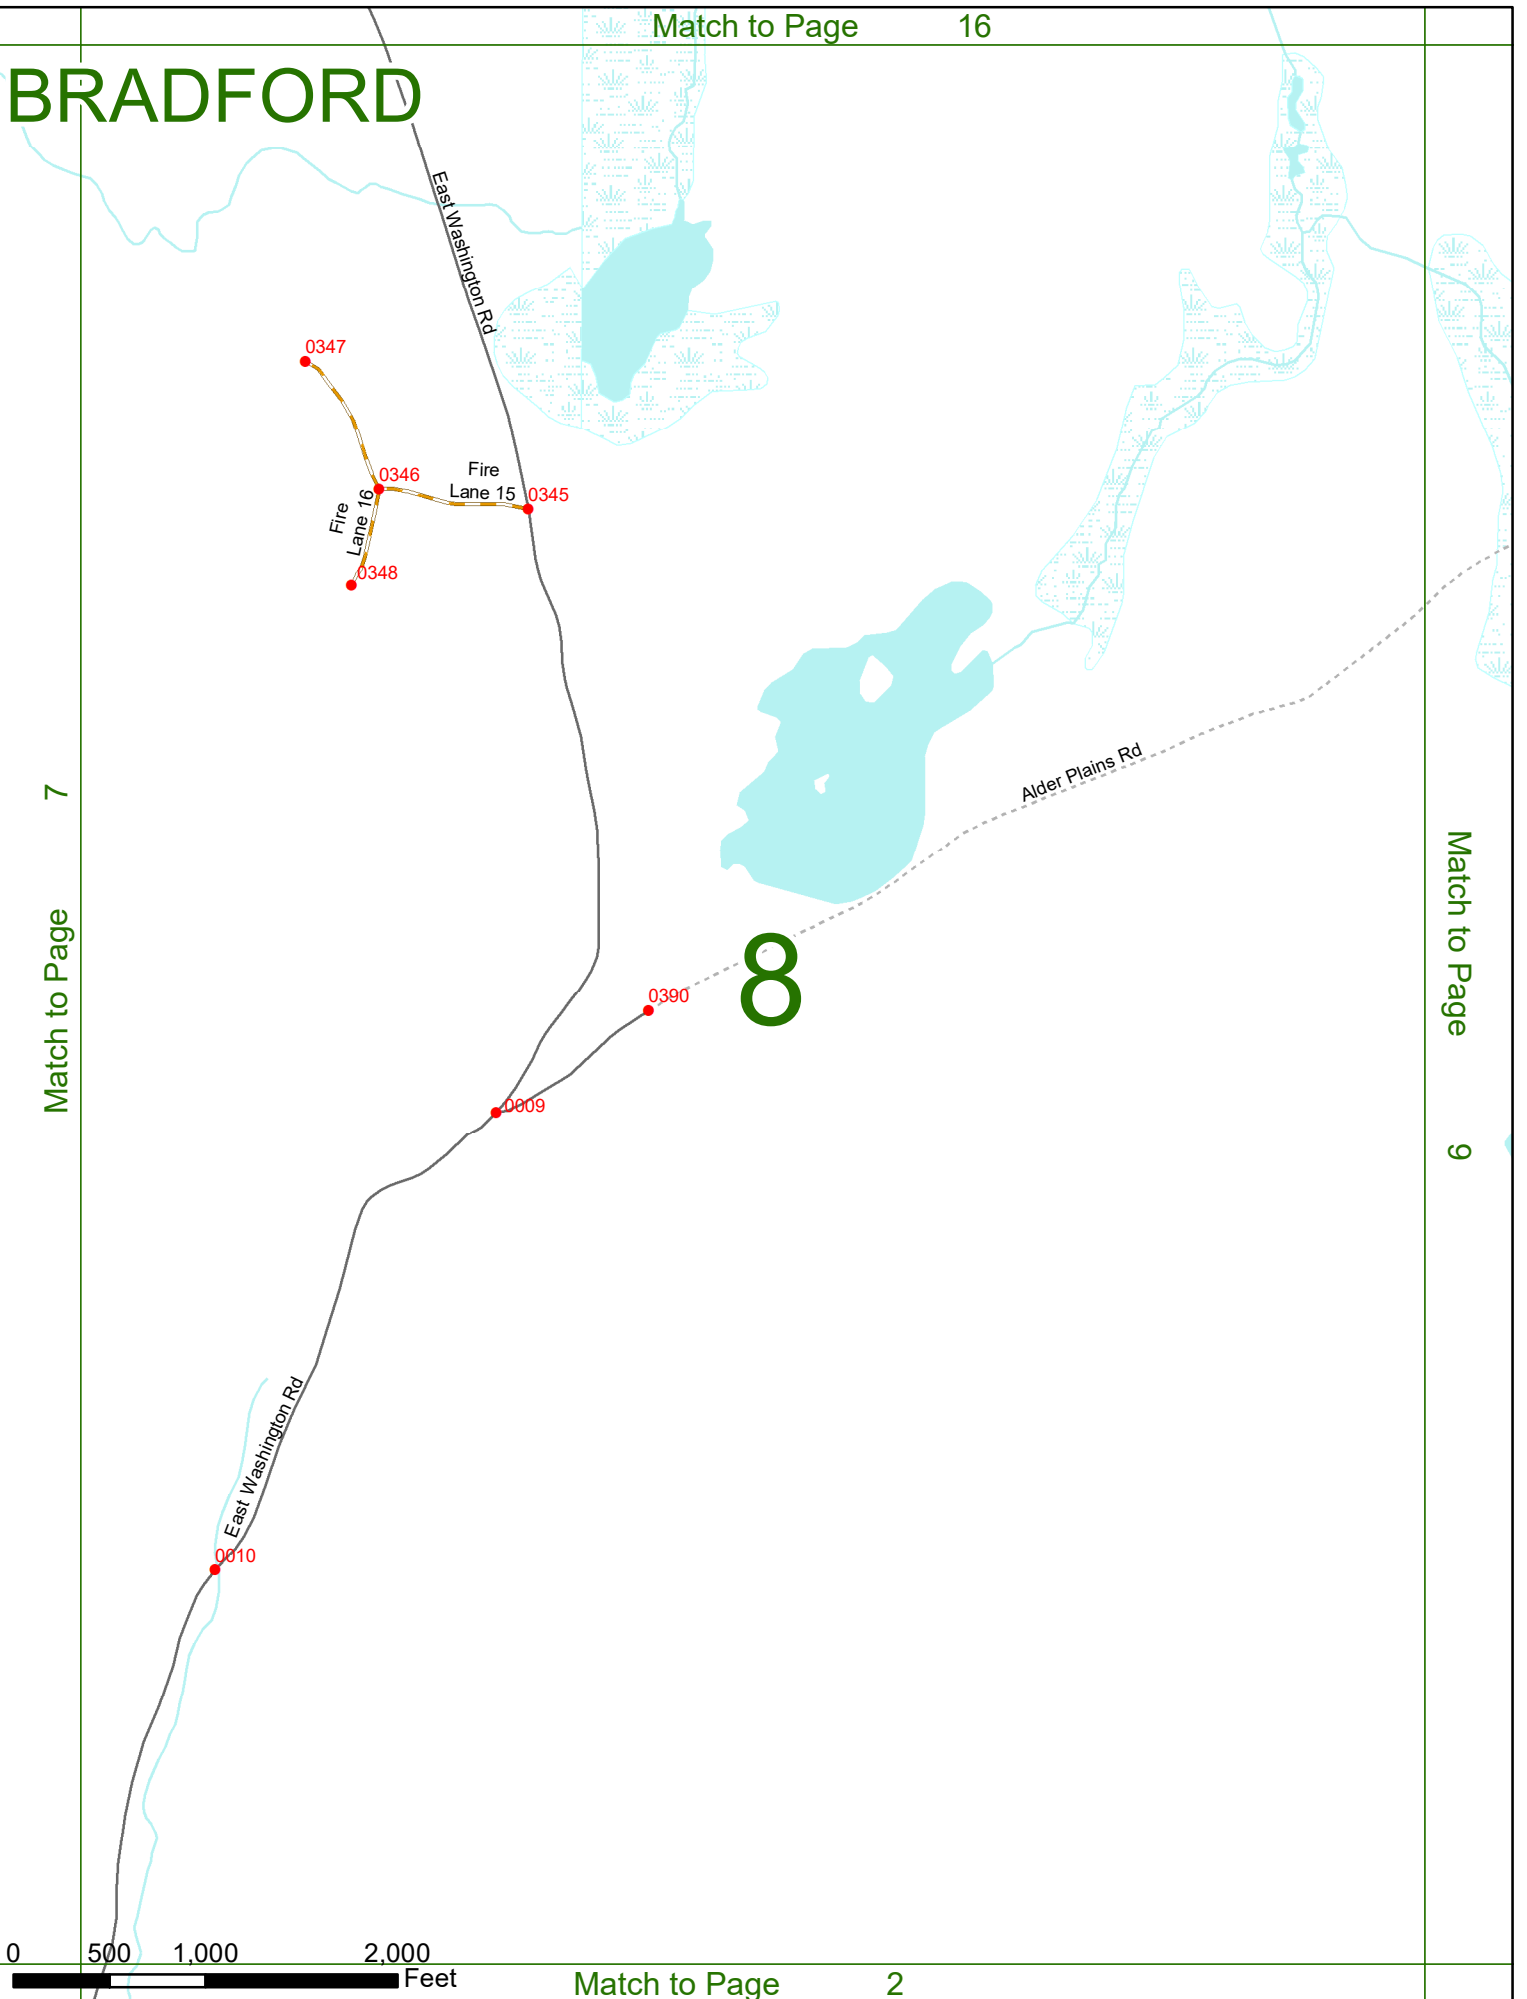

BRADFORD

7

Match to Page

Match to Page

9