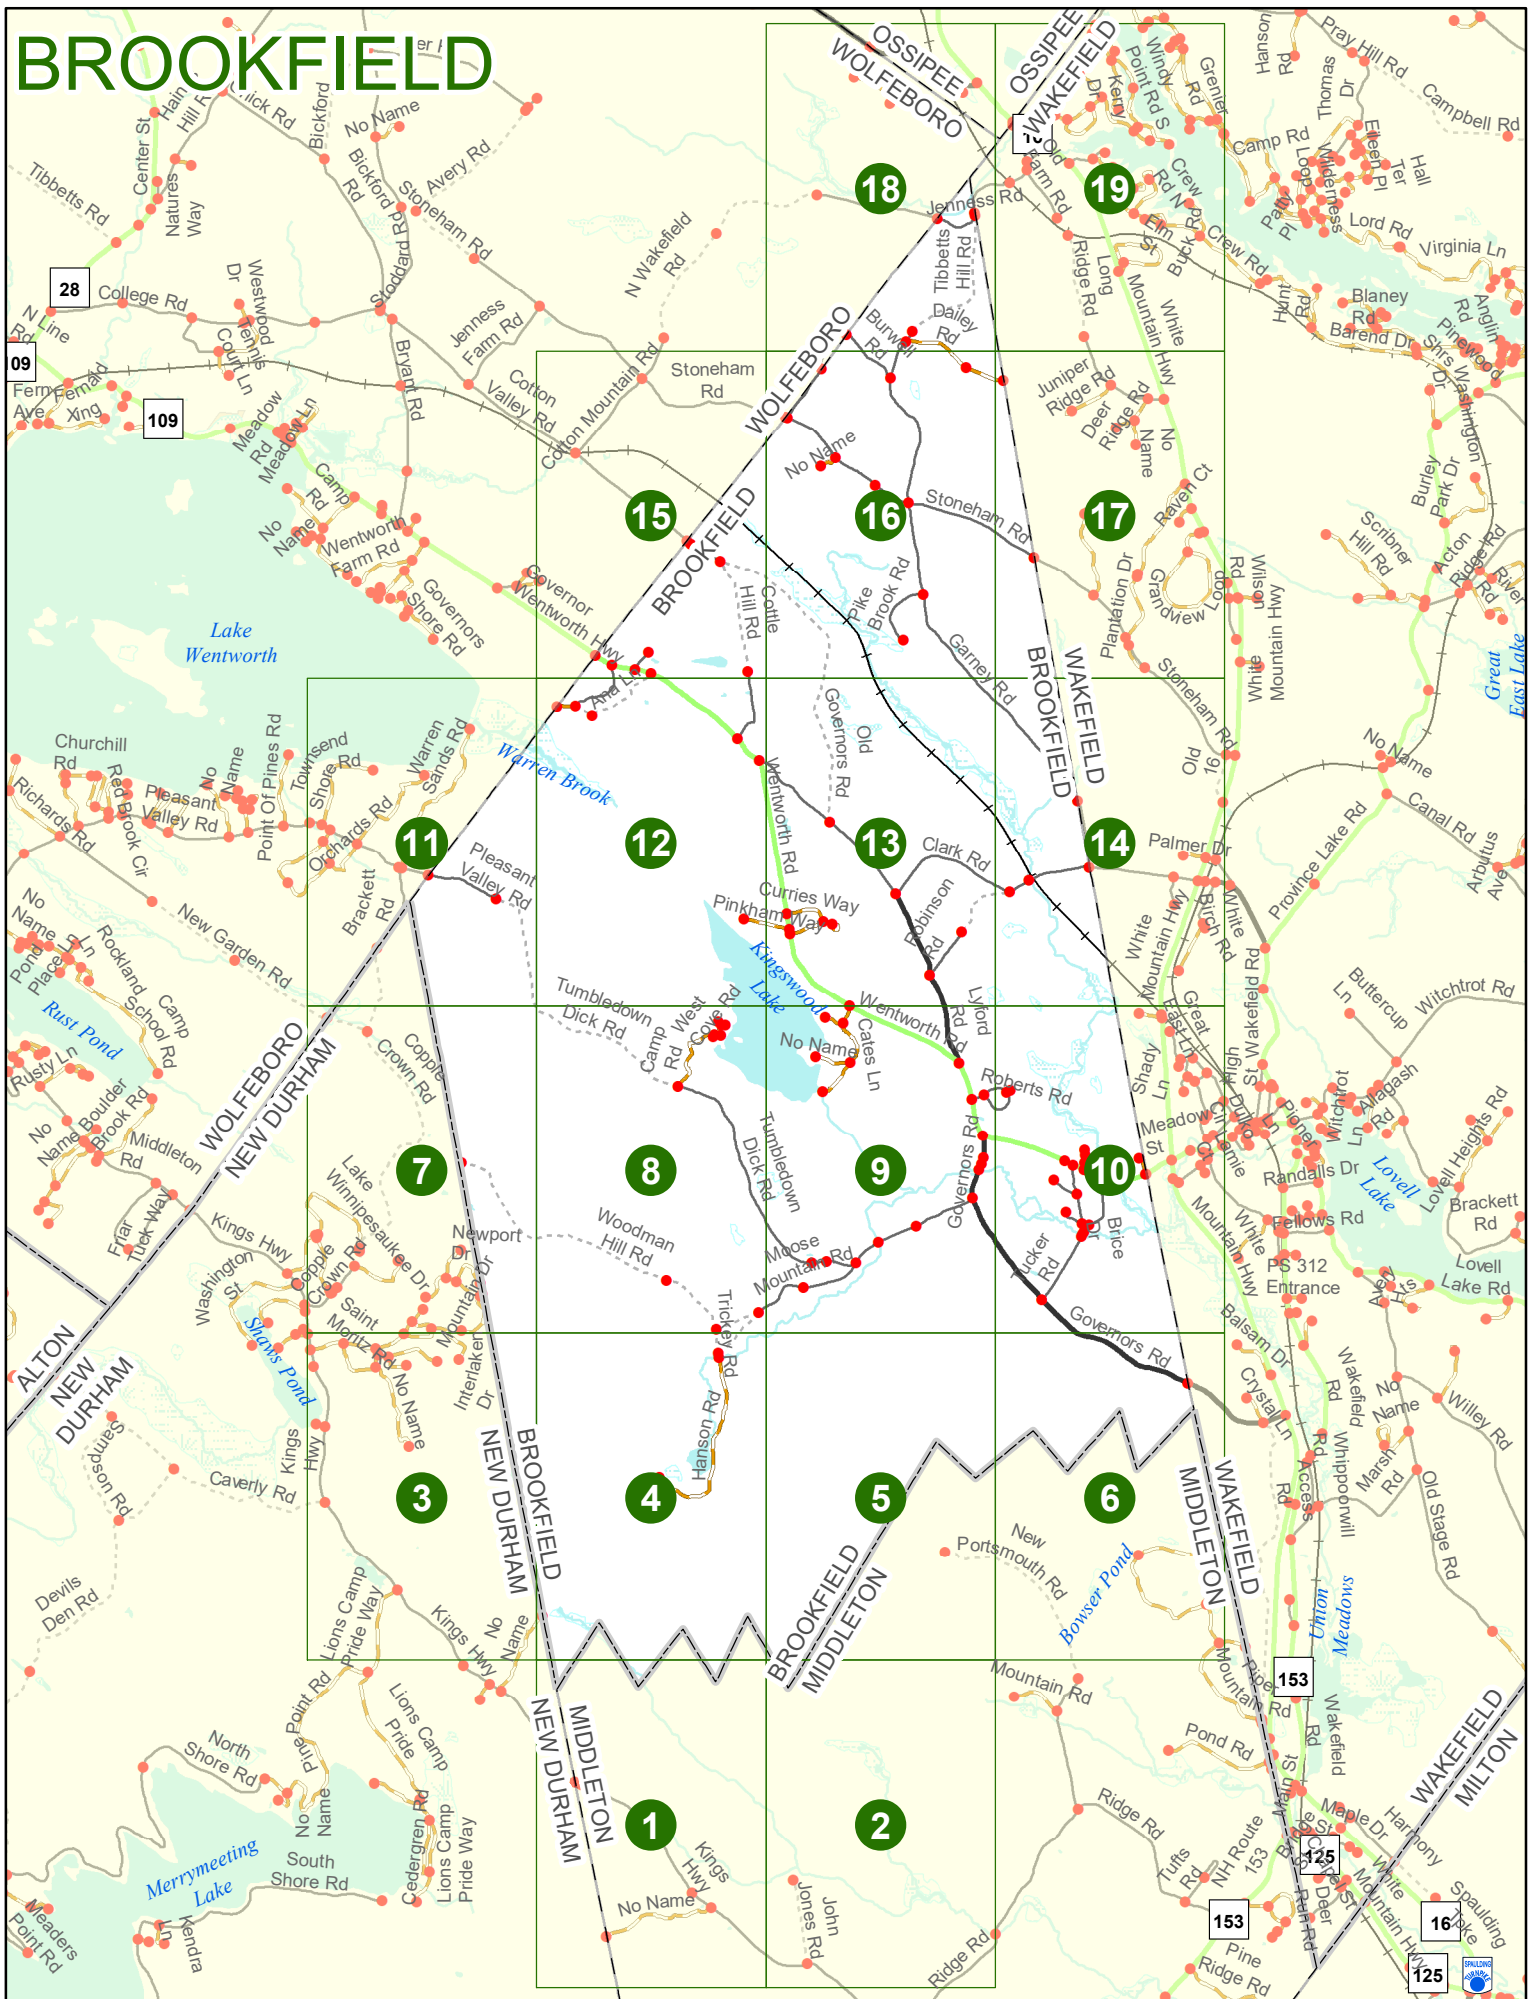

BROOKFIELD