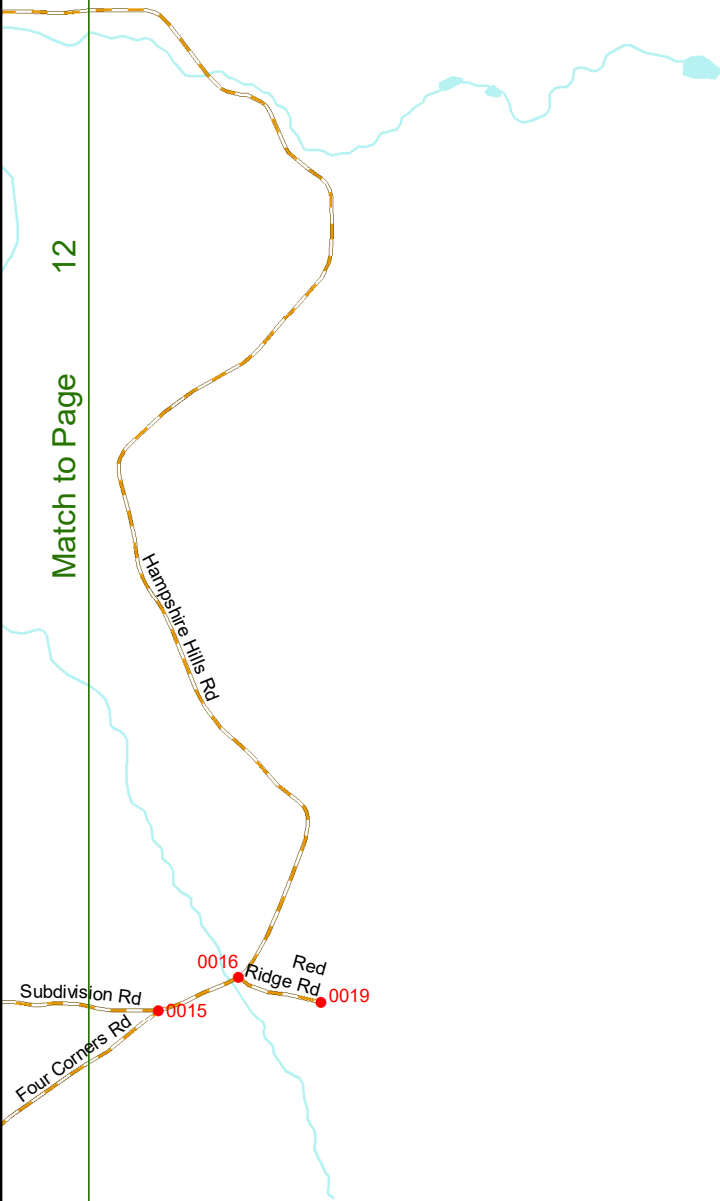

CAMBRIDGE

12

Match to Page

13

M A I N E

Match to Page 0