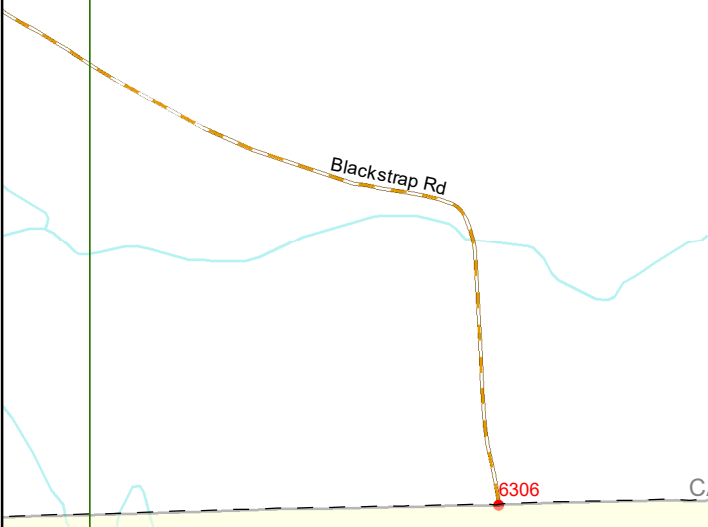

Blackstrap Rd

CAMBRIDGE
MILAN

0 500 1,000 2,000 Feet

Match to Page 0

CAMBRIDGE

Match to Page 4

5

Match to Page 6