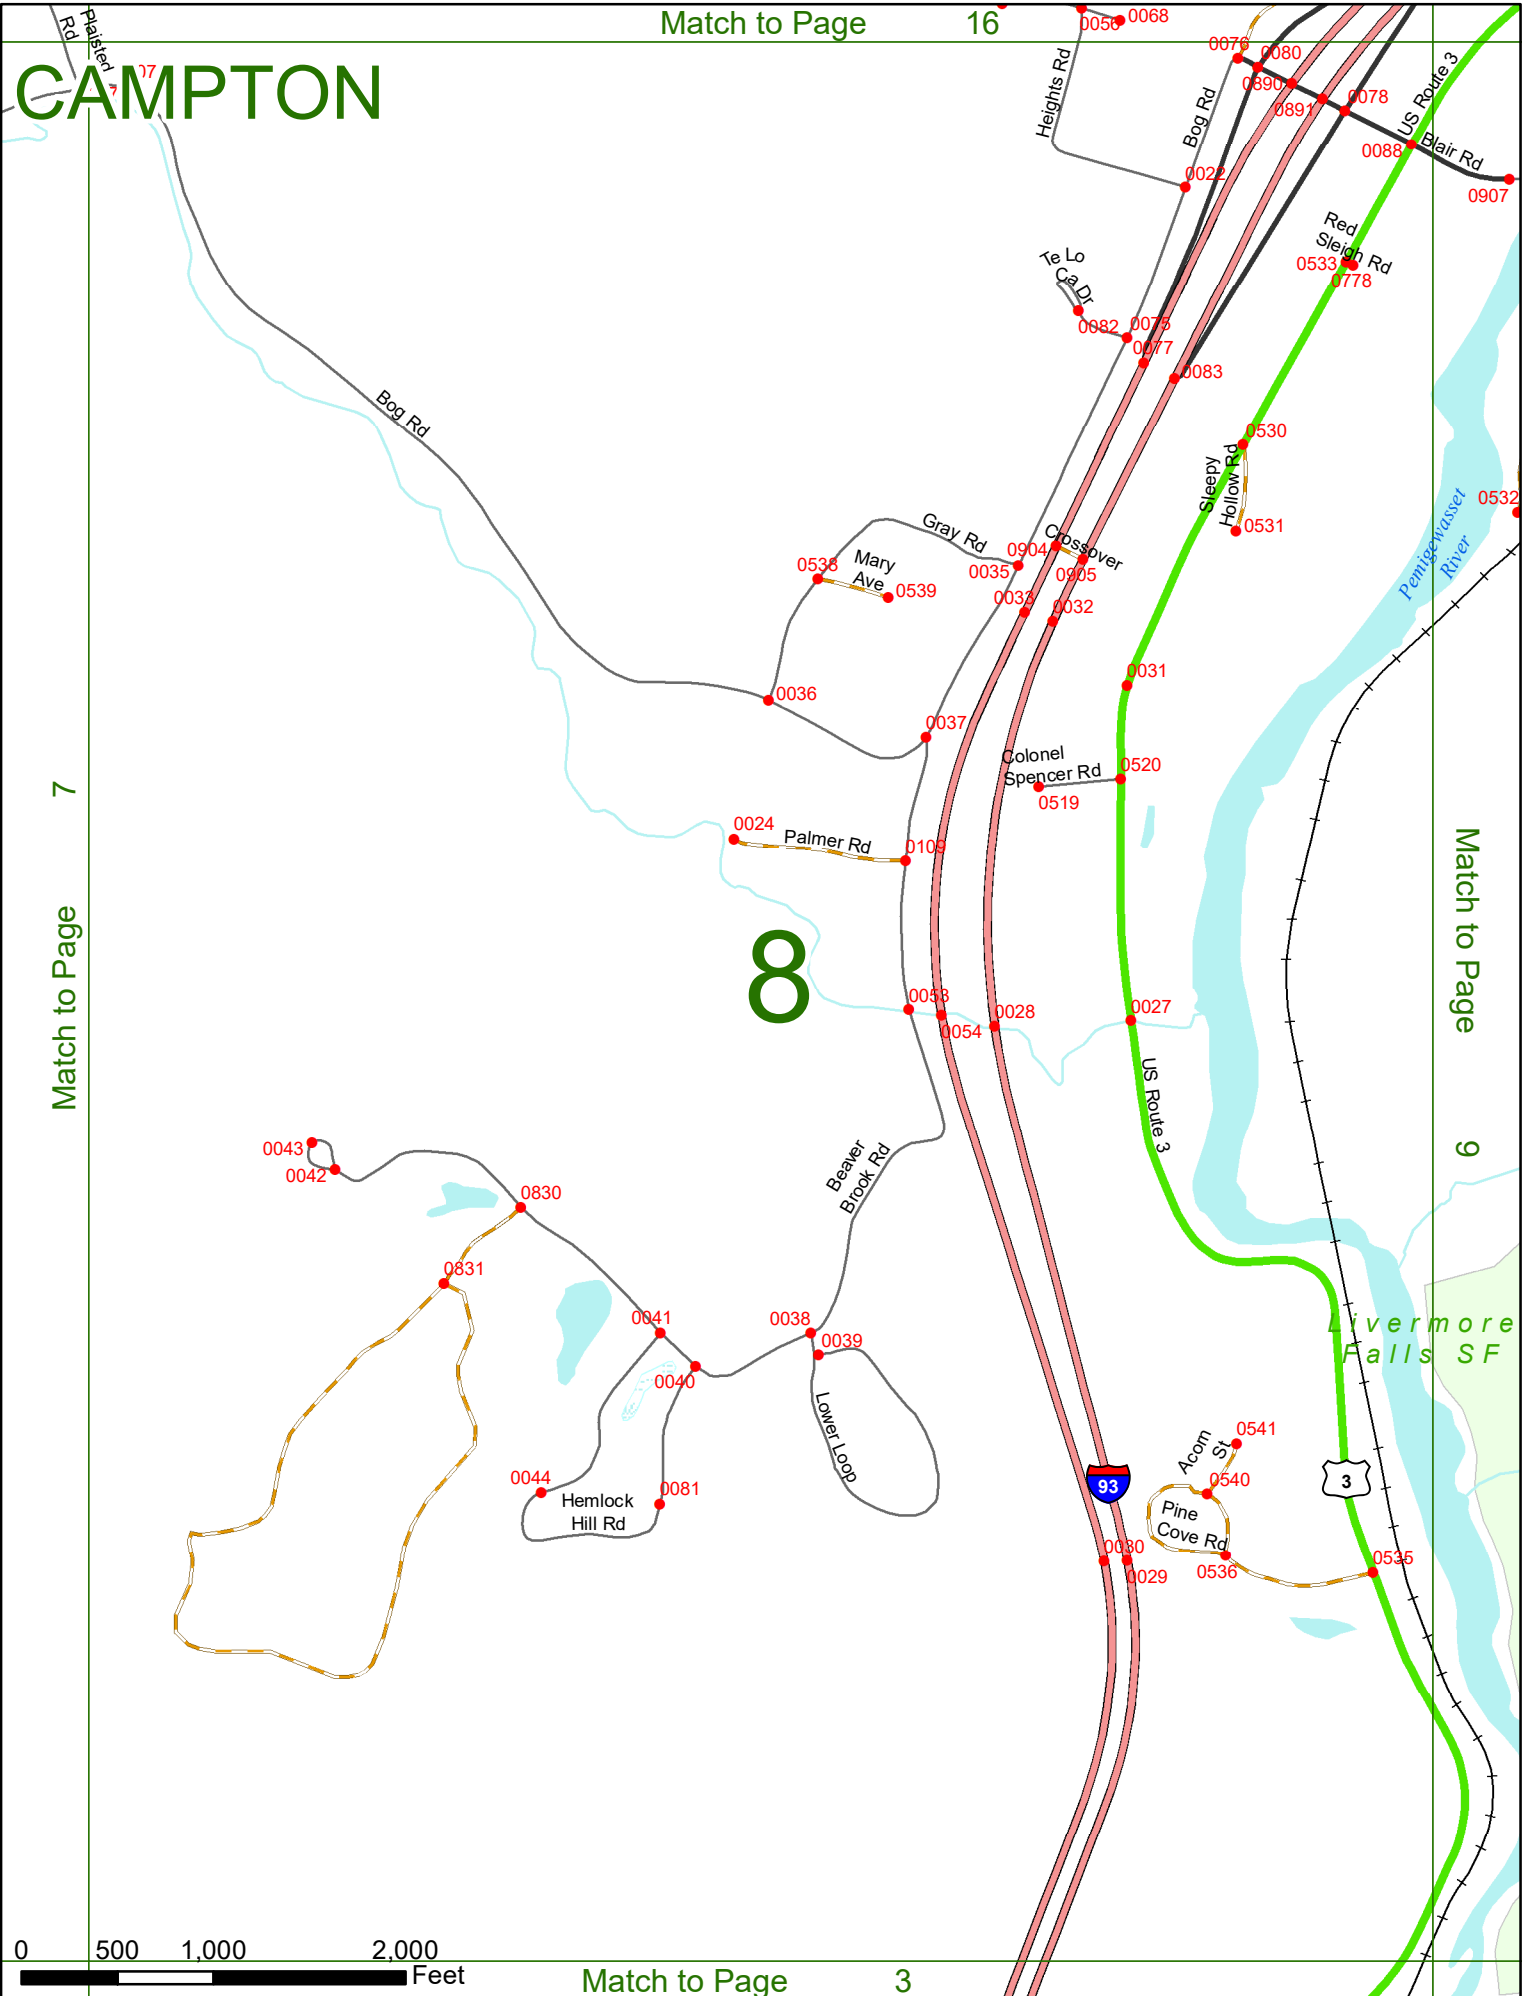

CAMPTON

Match to Page 7

Match to Page 9

8