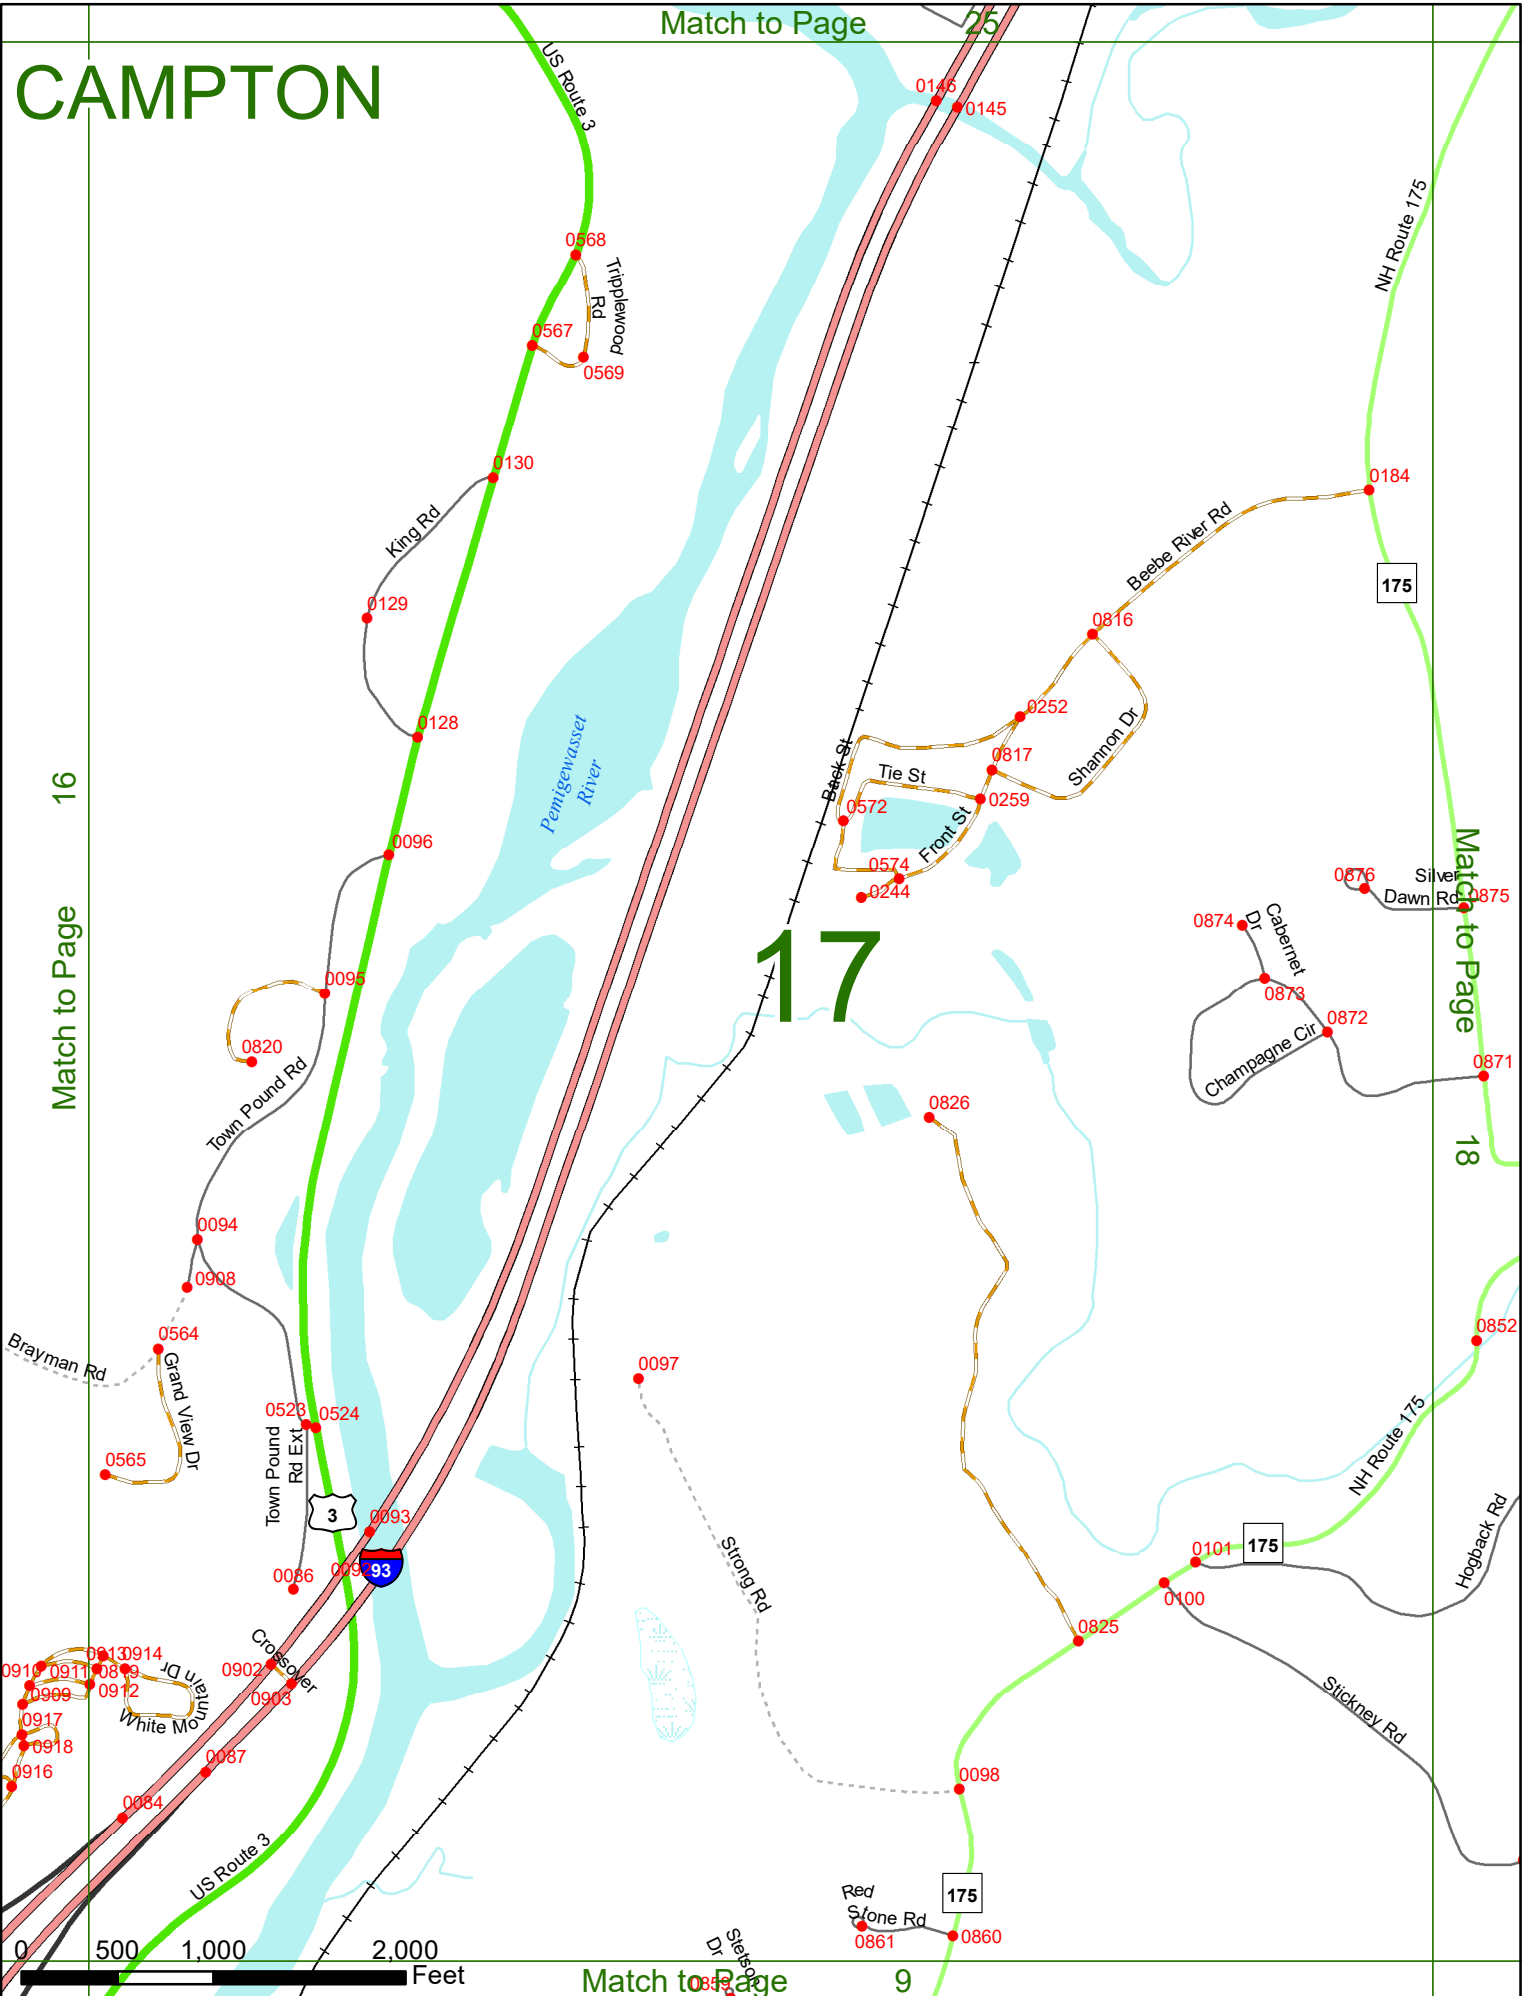

CAMPTON

Match to Page 25

Match to Page 16

Match to Page 18

17

Match to Page 9