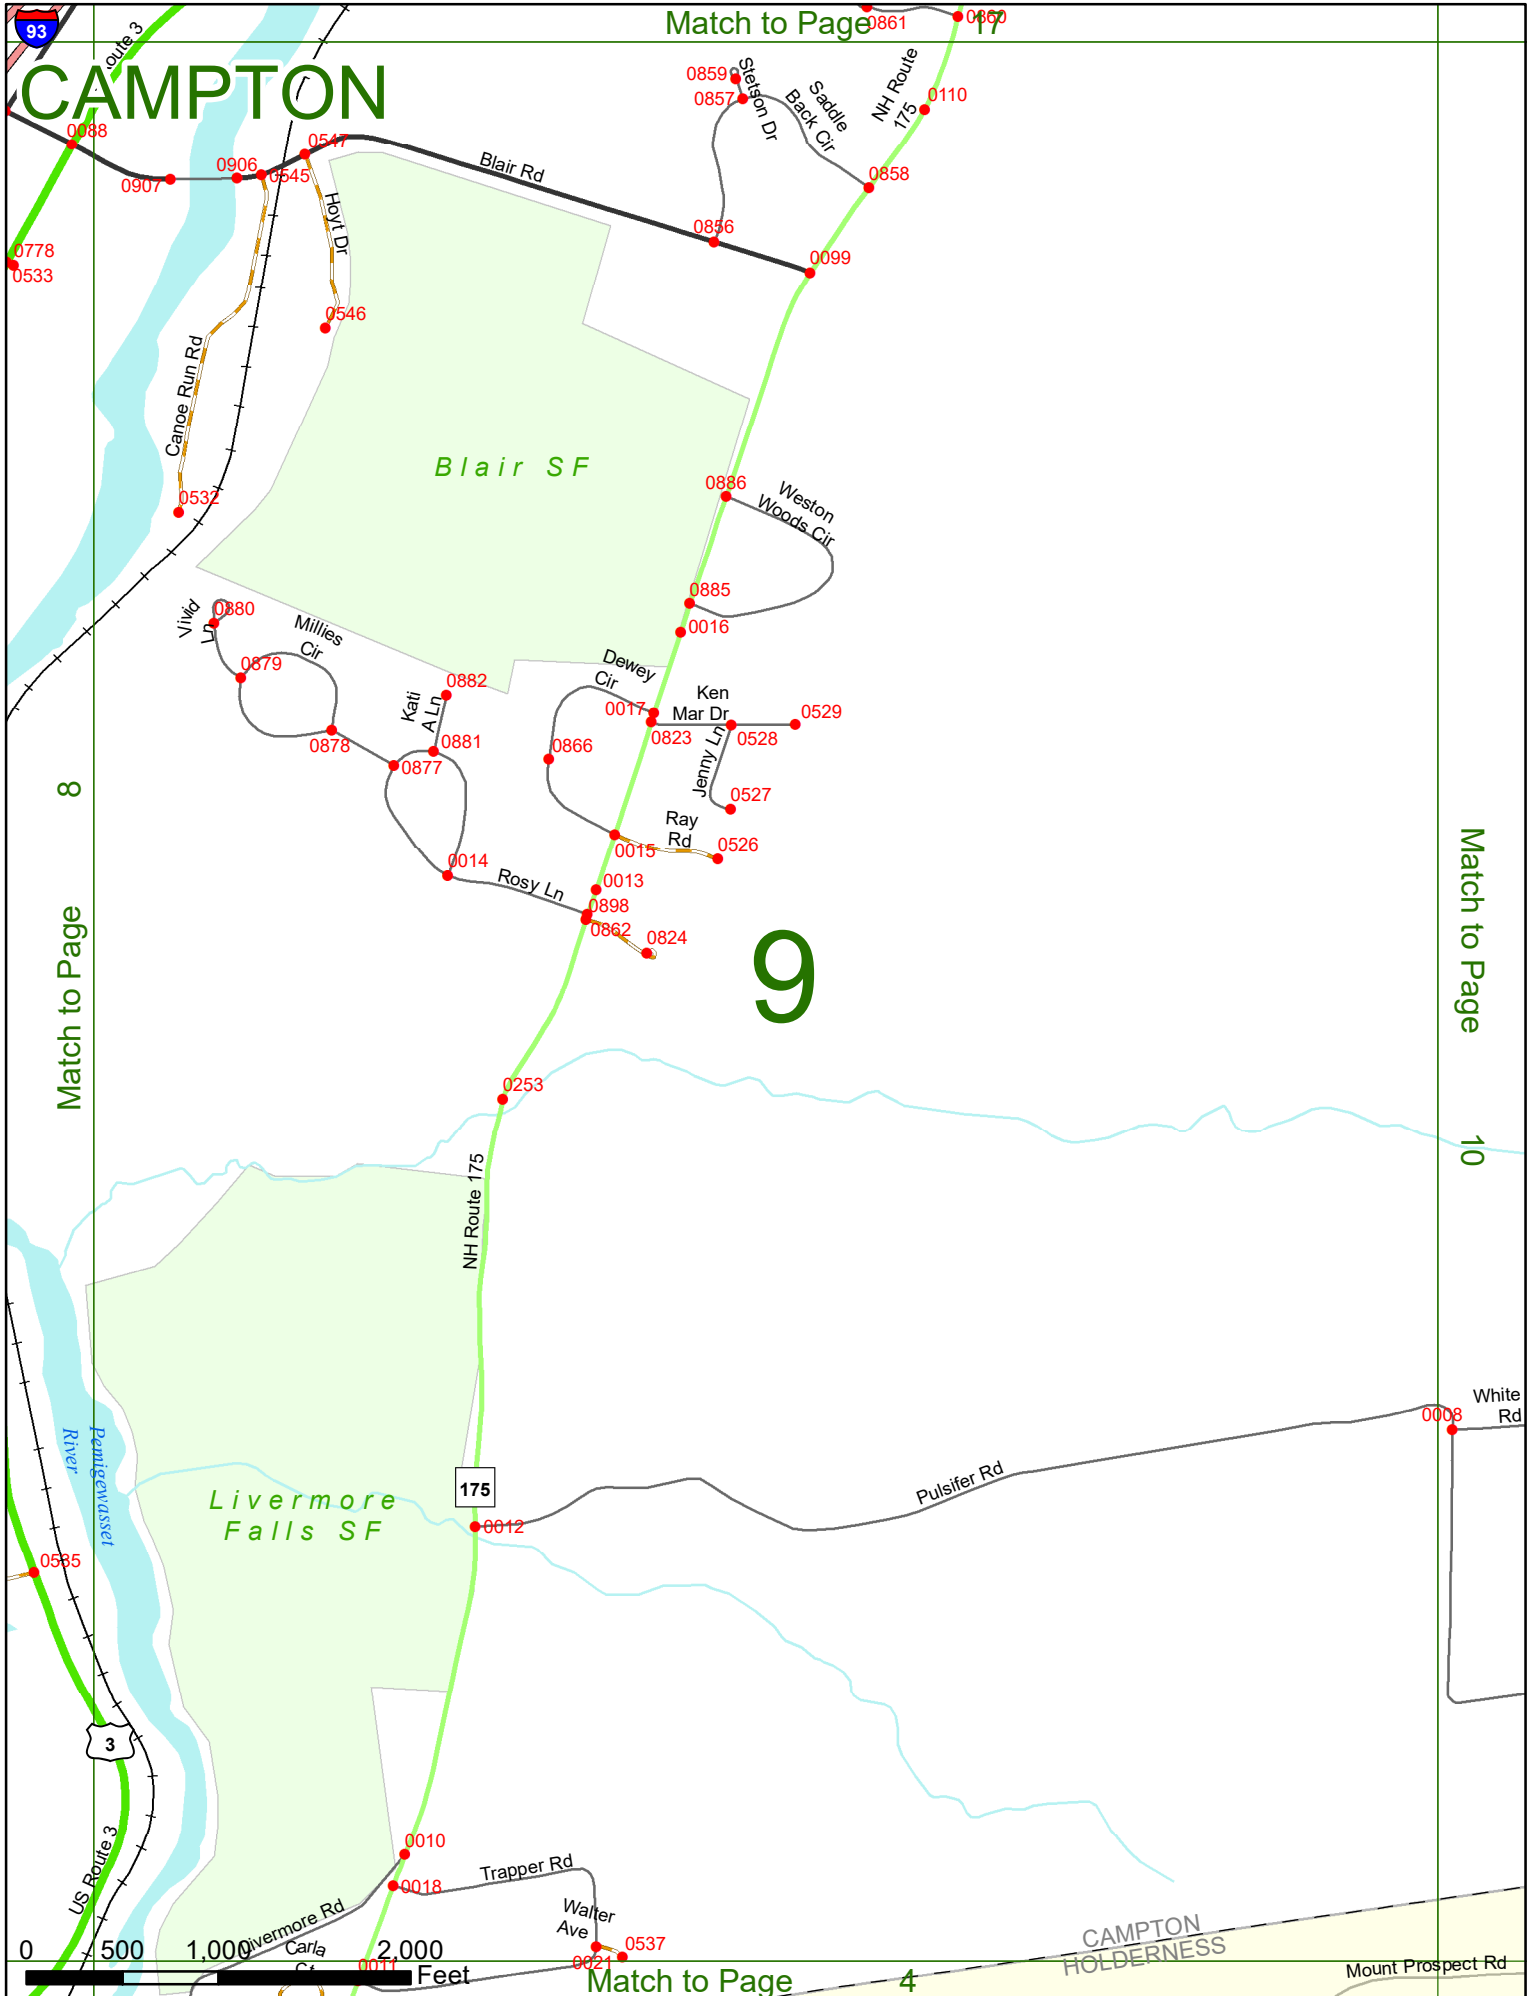

CAMPTON

Match to Page 17

Match to Page 8

Match to Page 10

9

10

Match to Page 4

CAMPTON
HOLDERNESS