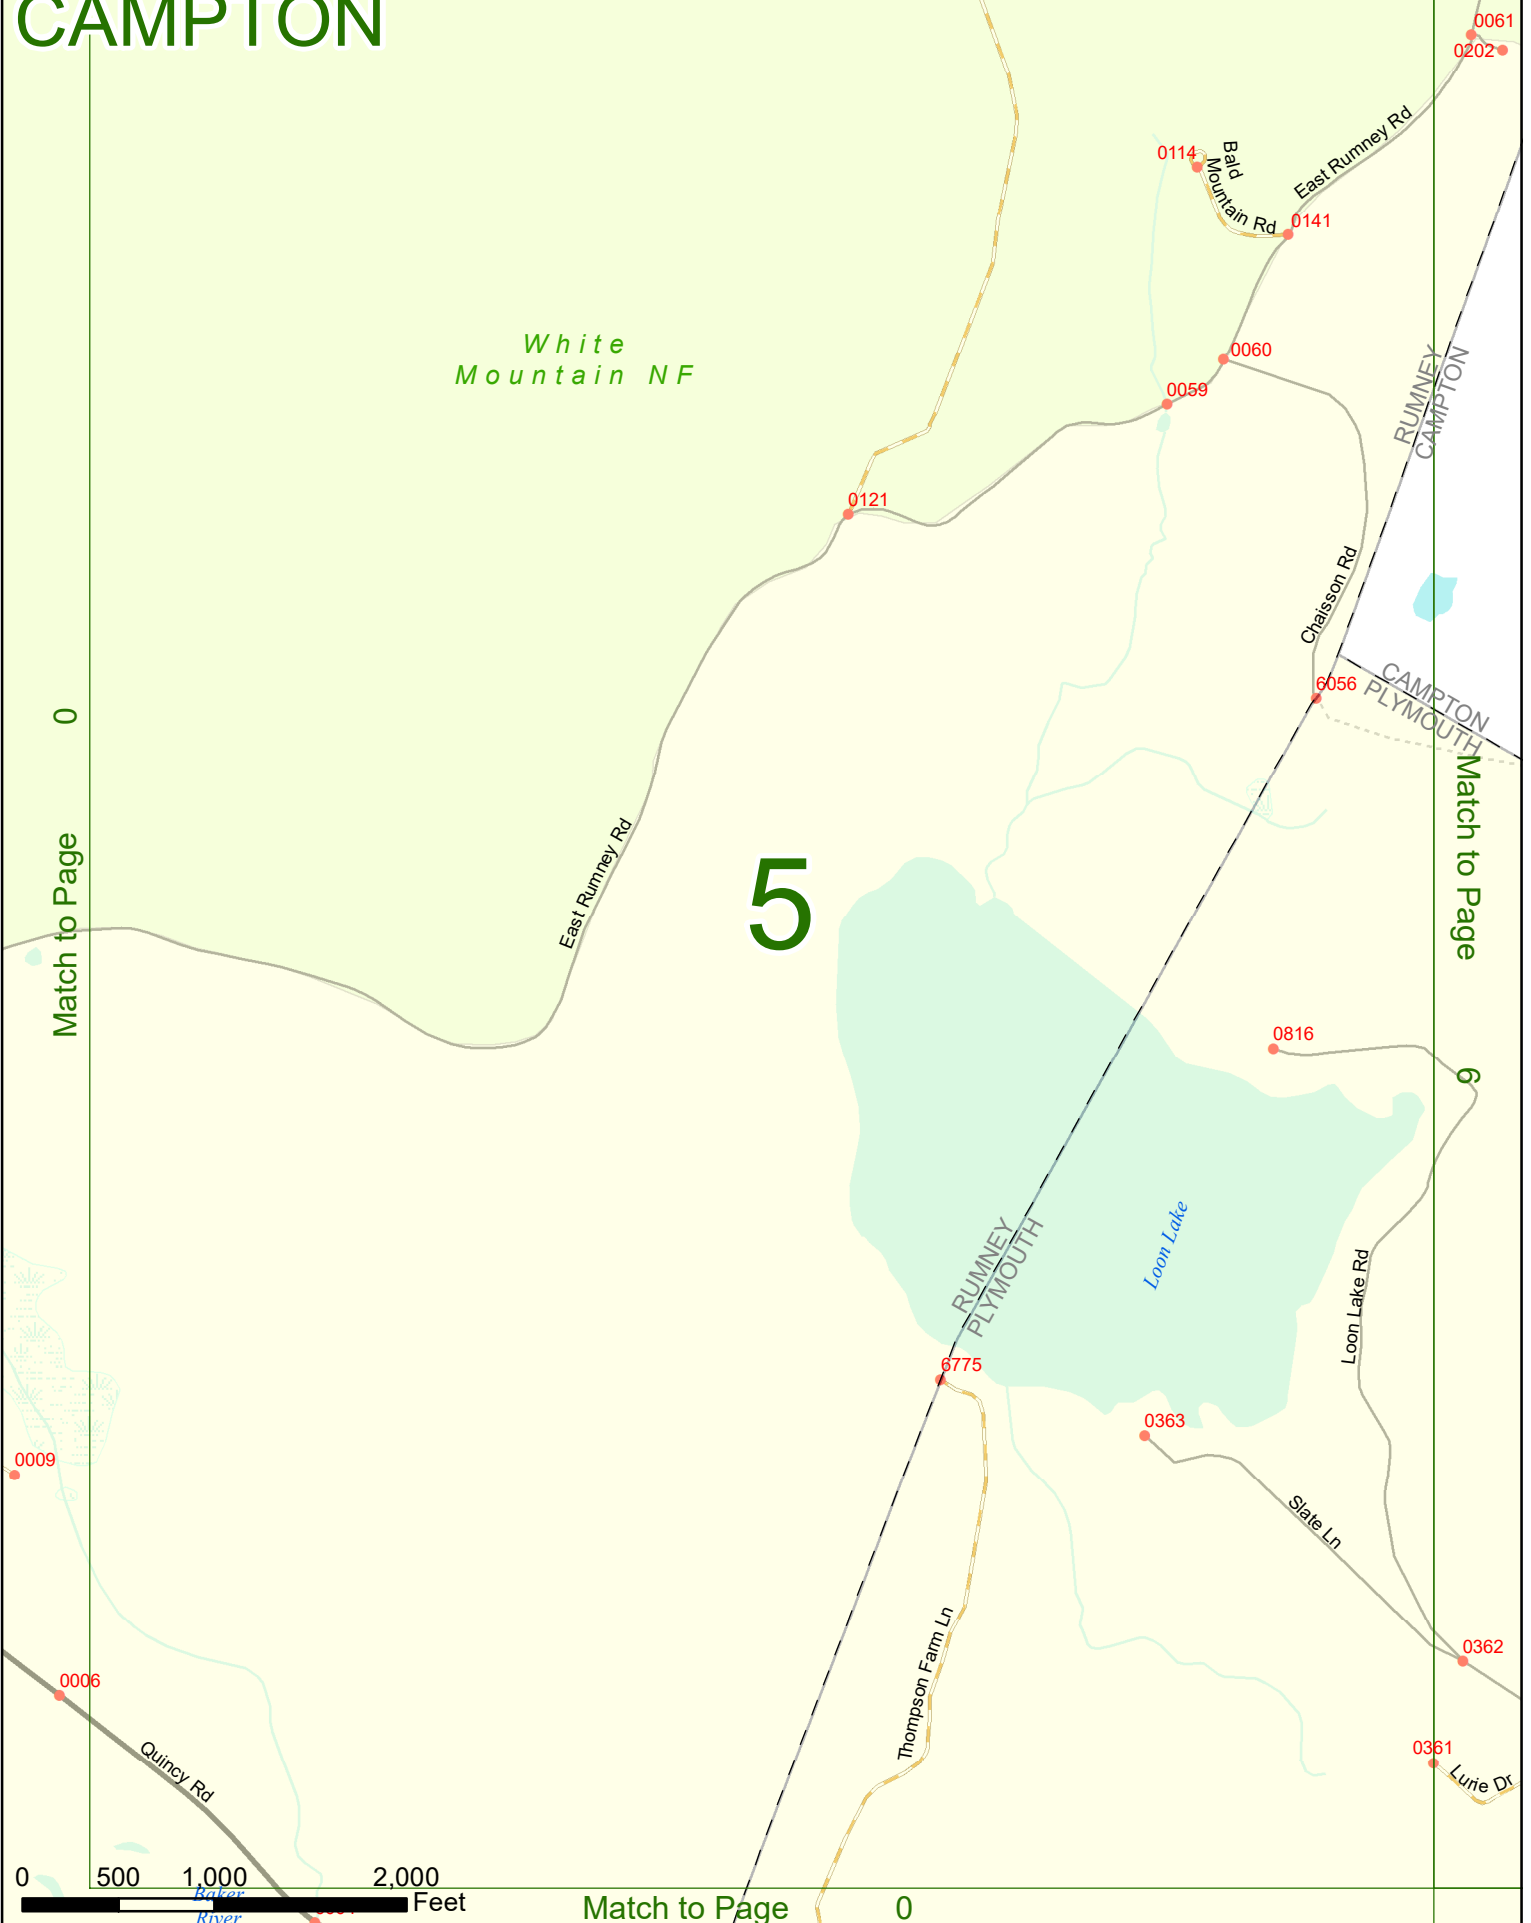

CAMPTON

Match to Page 0

White Mountain NF

5

Match to Page 0

Match to Page 6

Match to Page

0