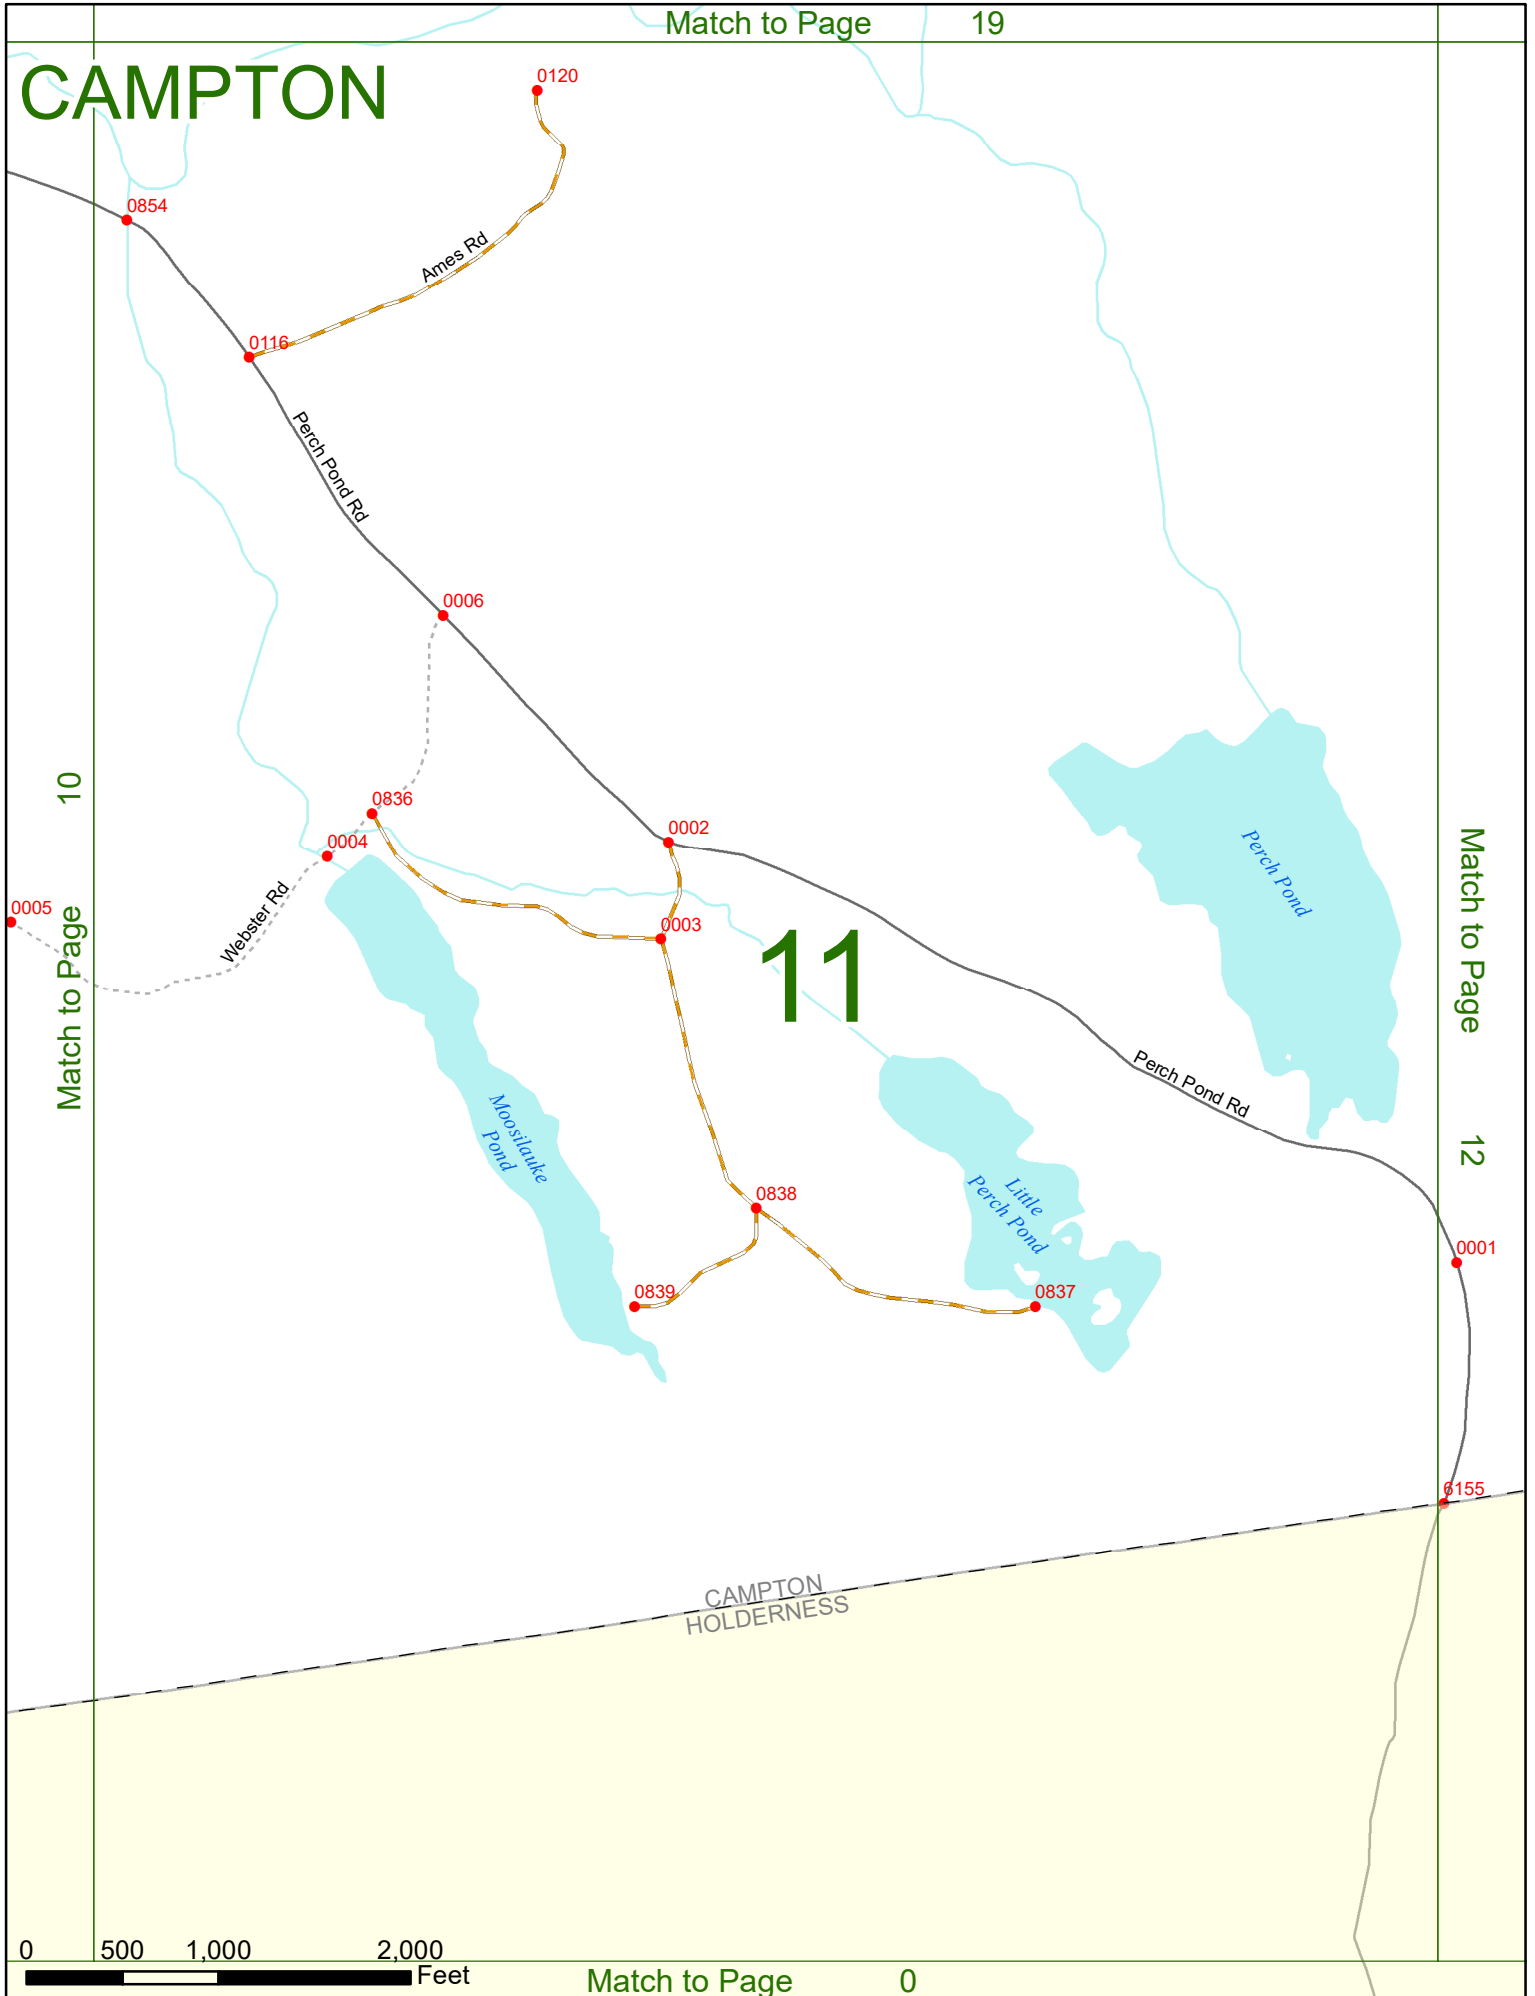

CAMPTON

10

Match to Page

Match to Page

12

0001

0155

11