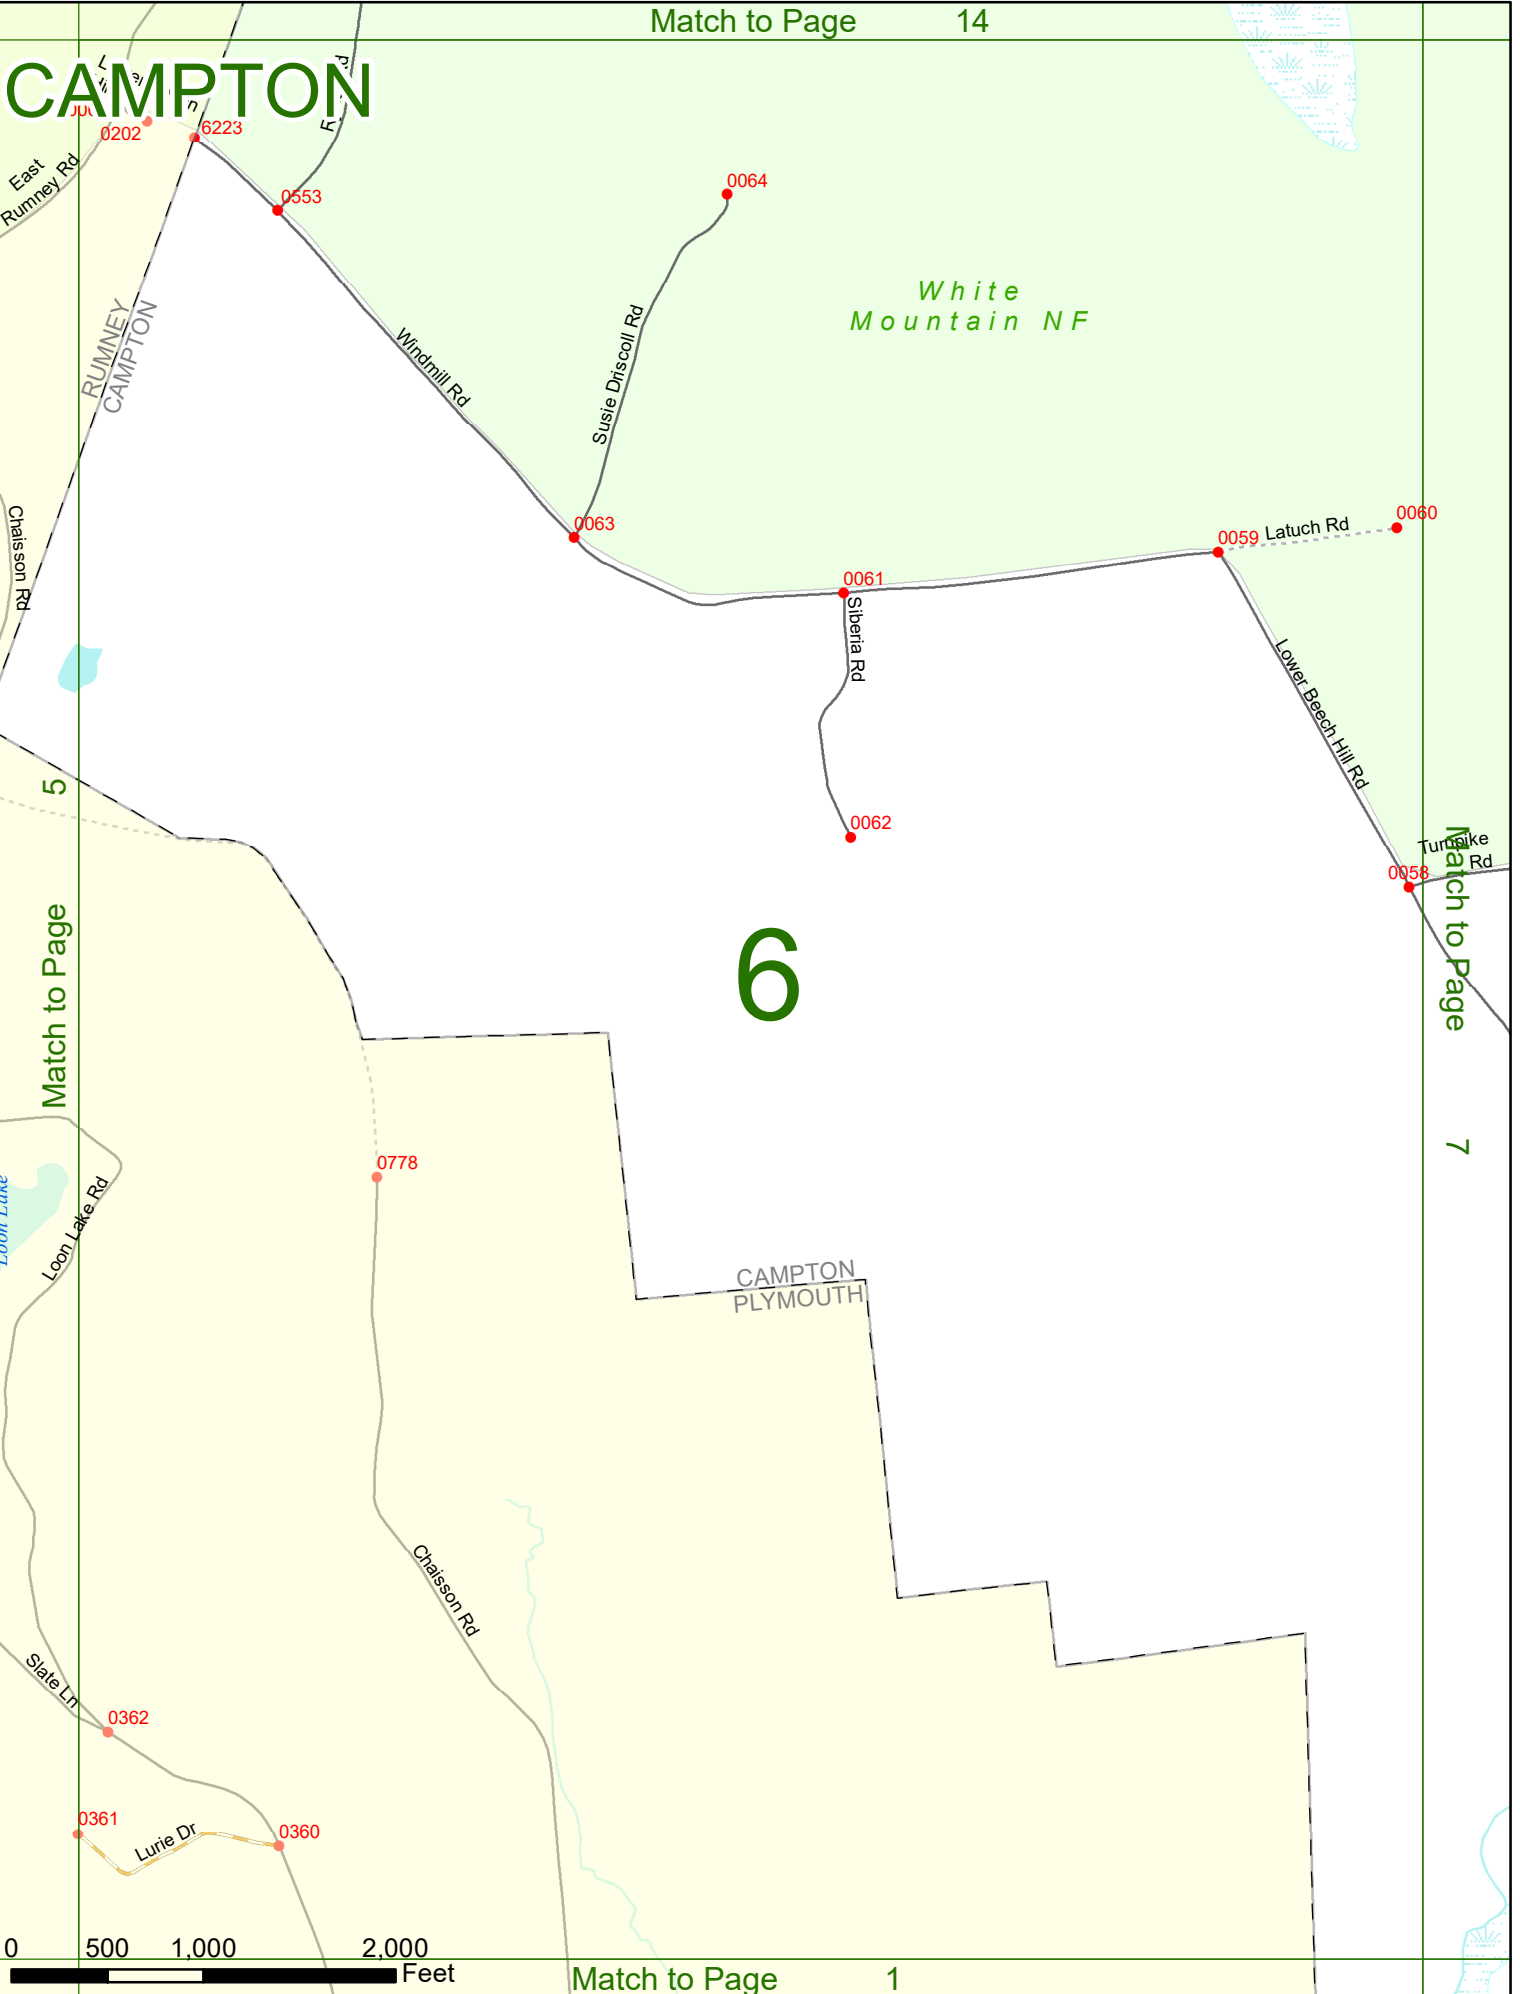

CAMPTON

White Mountain NF

6