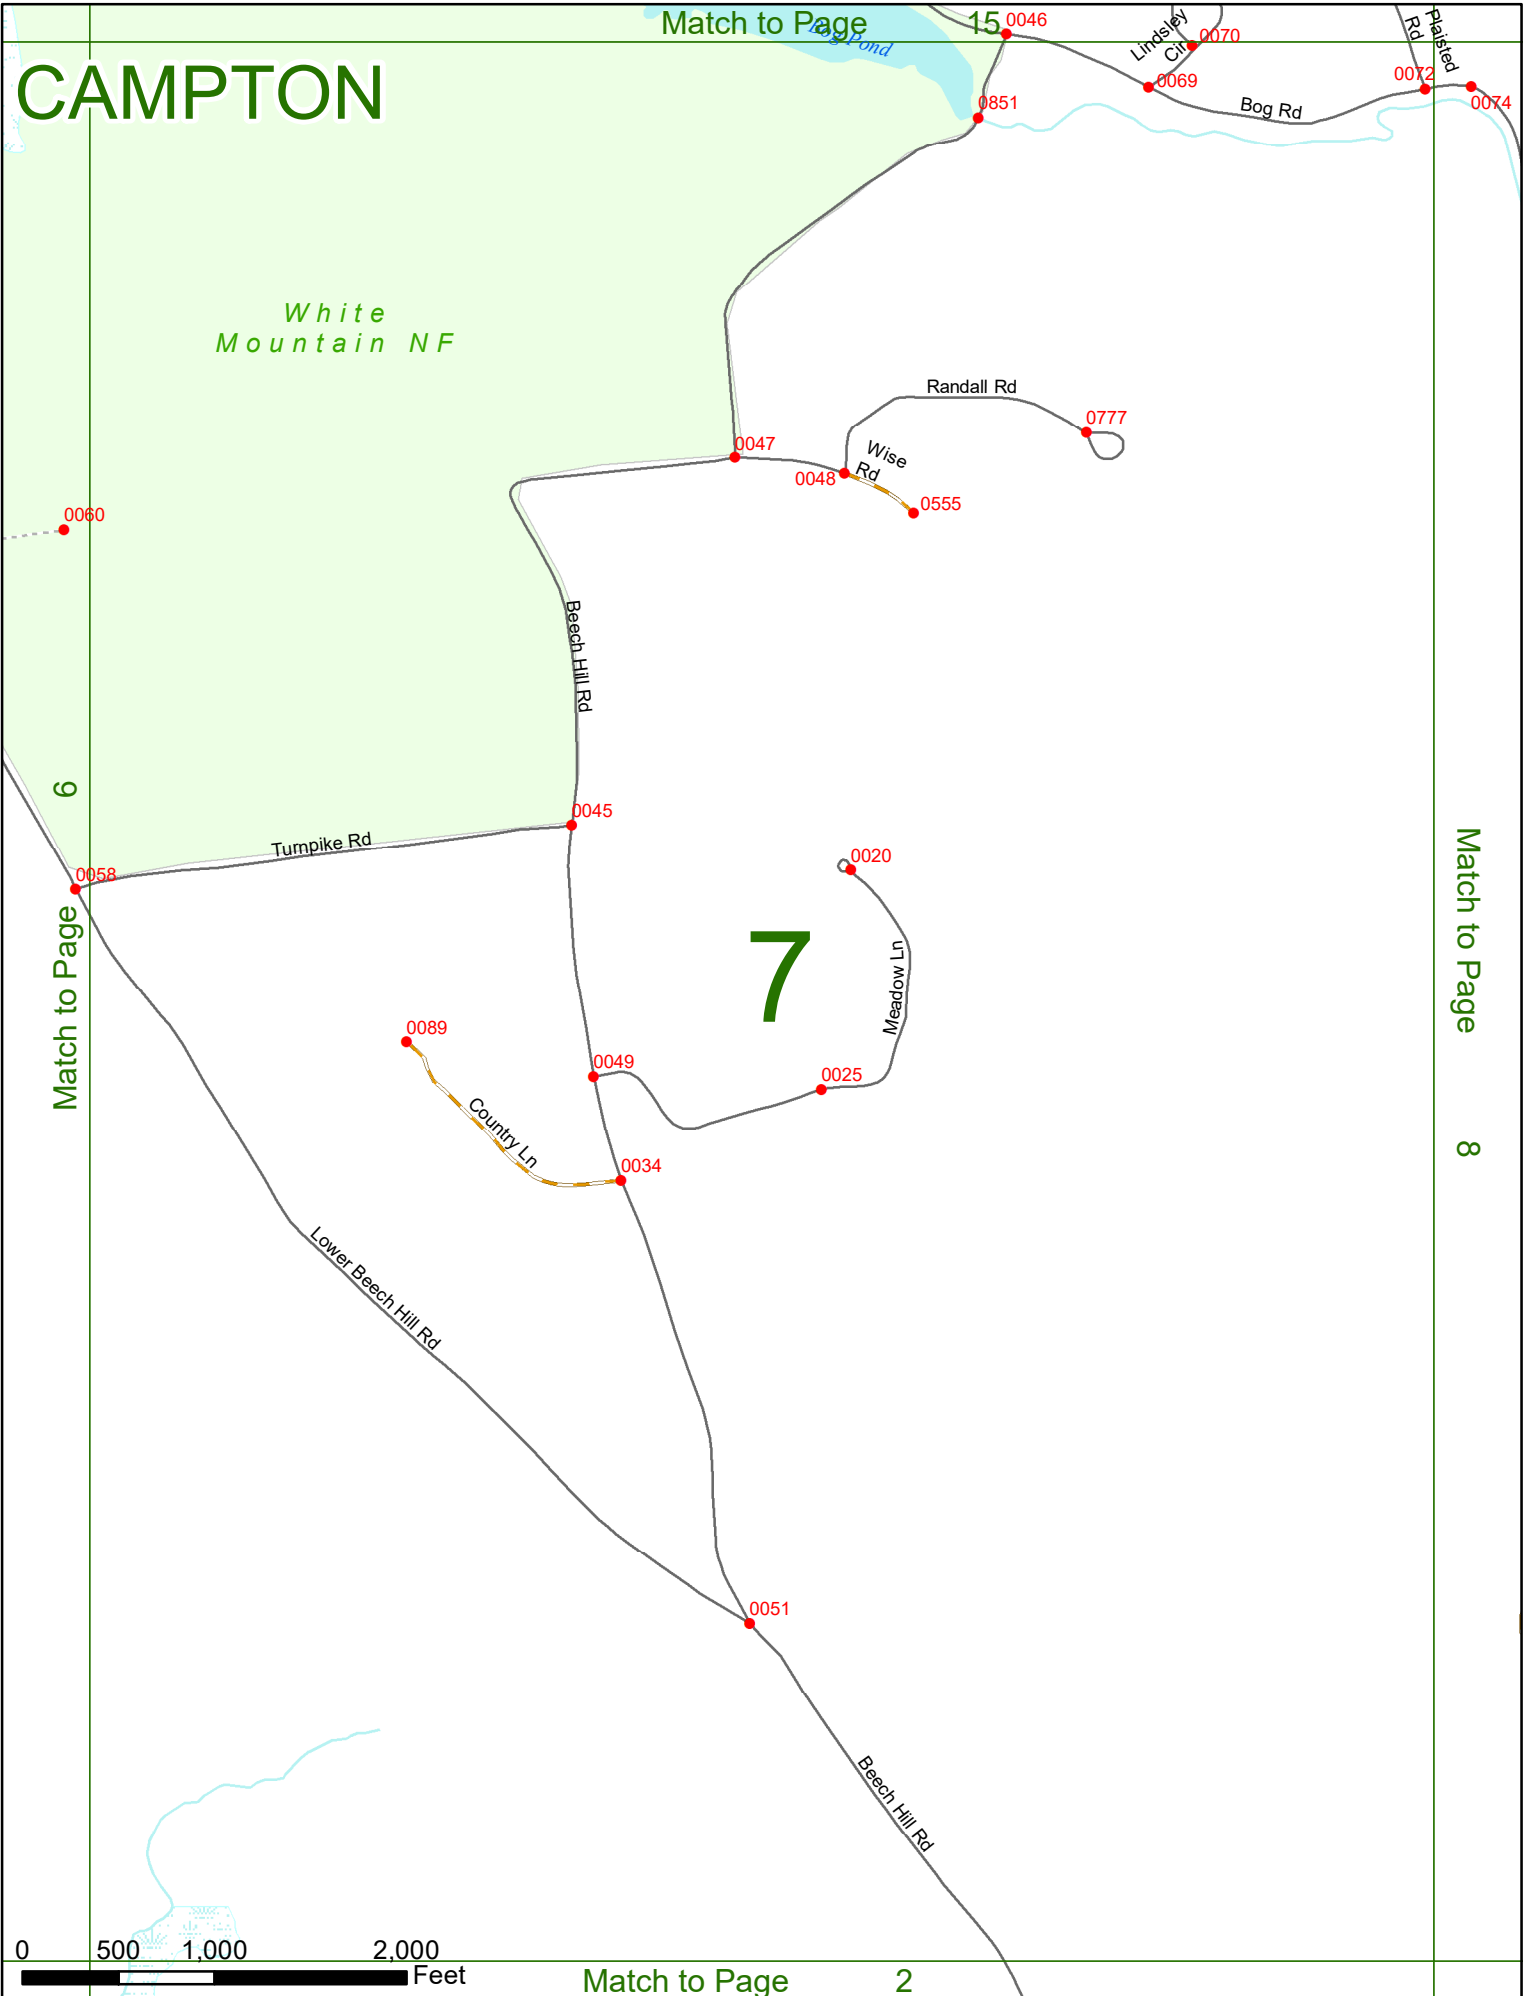

CAMPTON

Match to Page 15

White Mountain NF

6

7

Match to Page 8

Match to Page

8

Match to Page

2