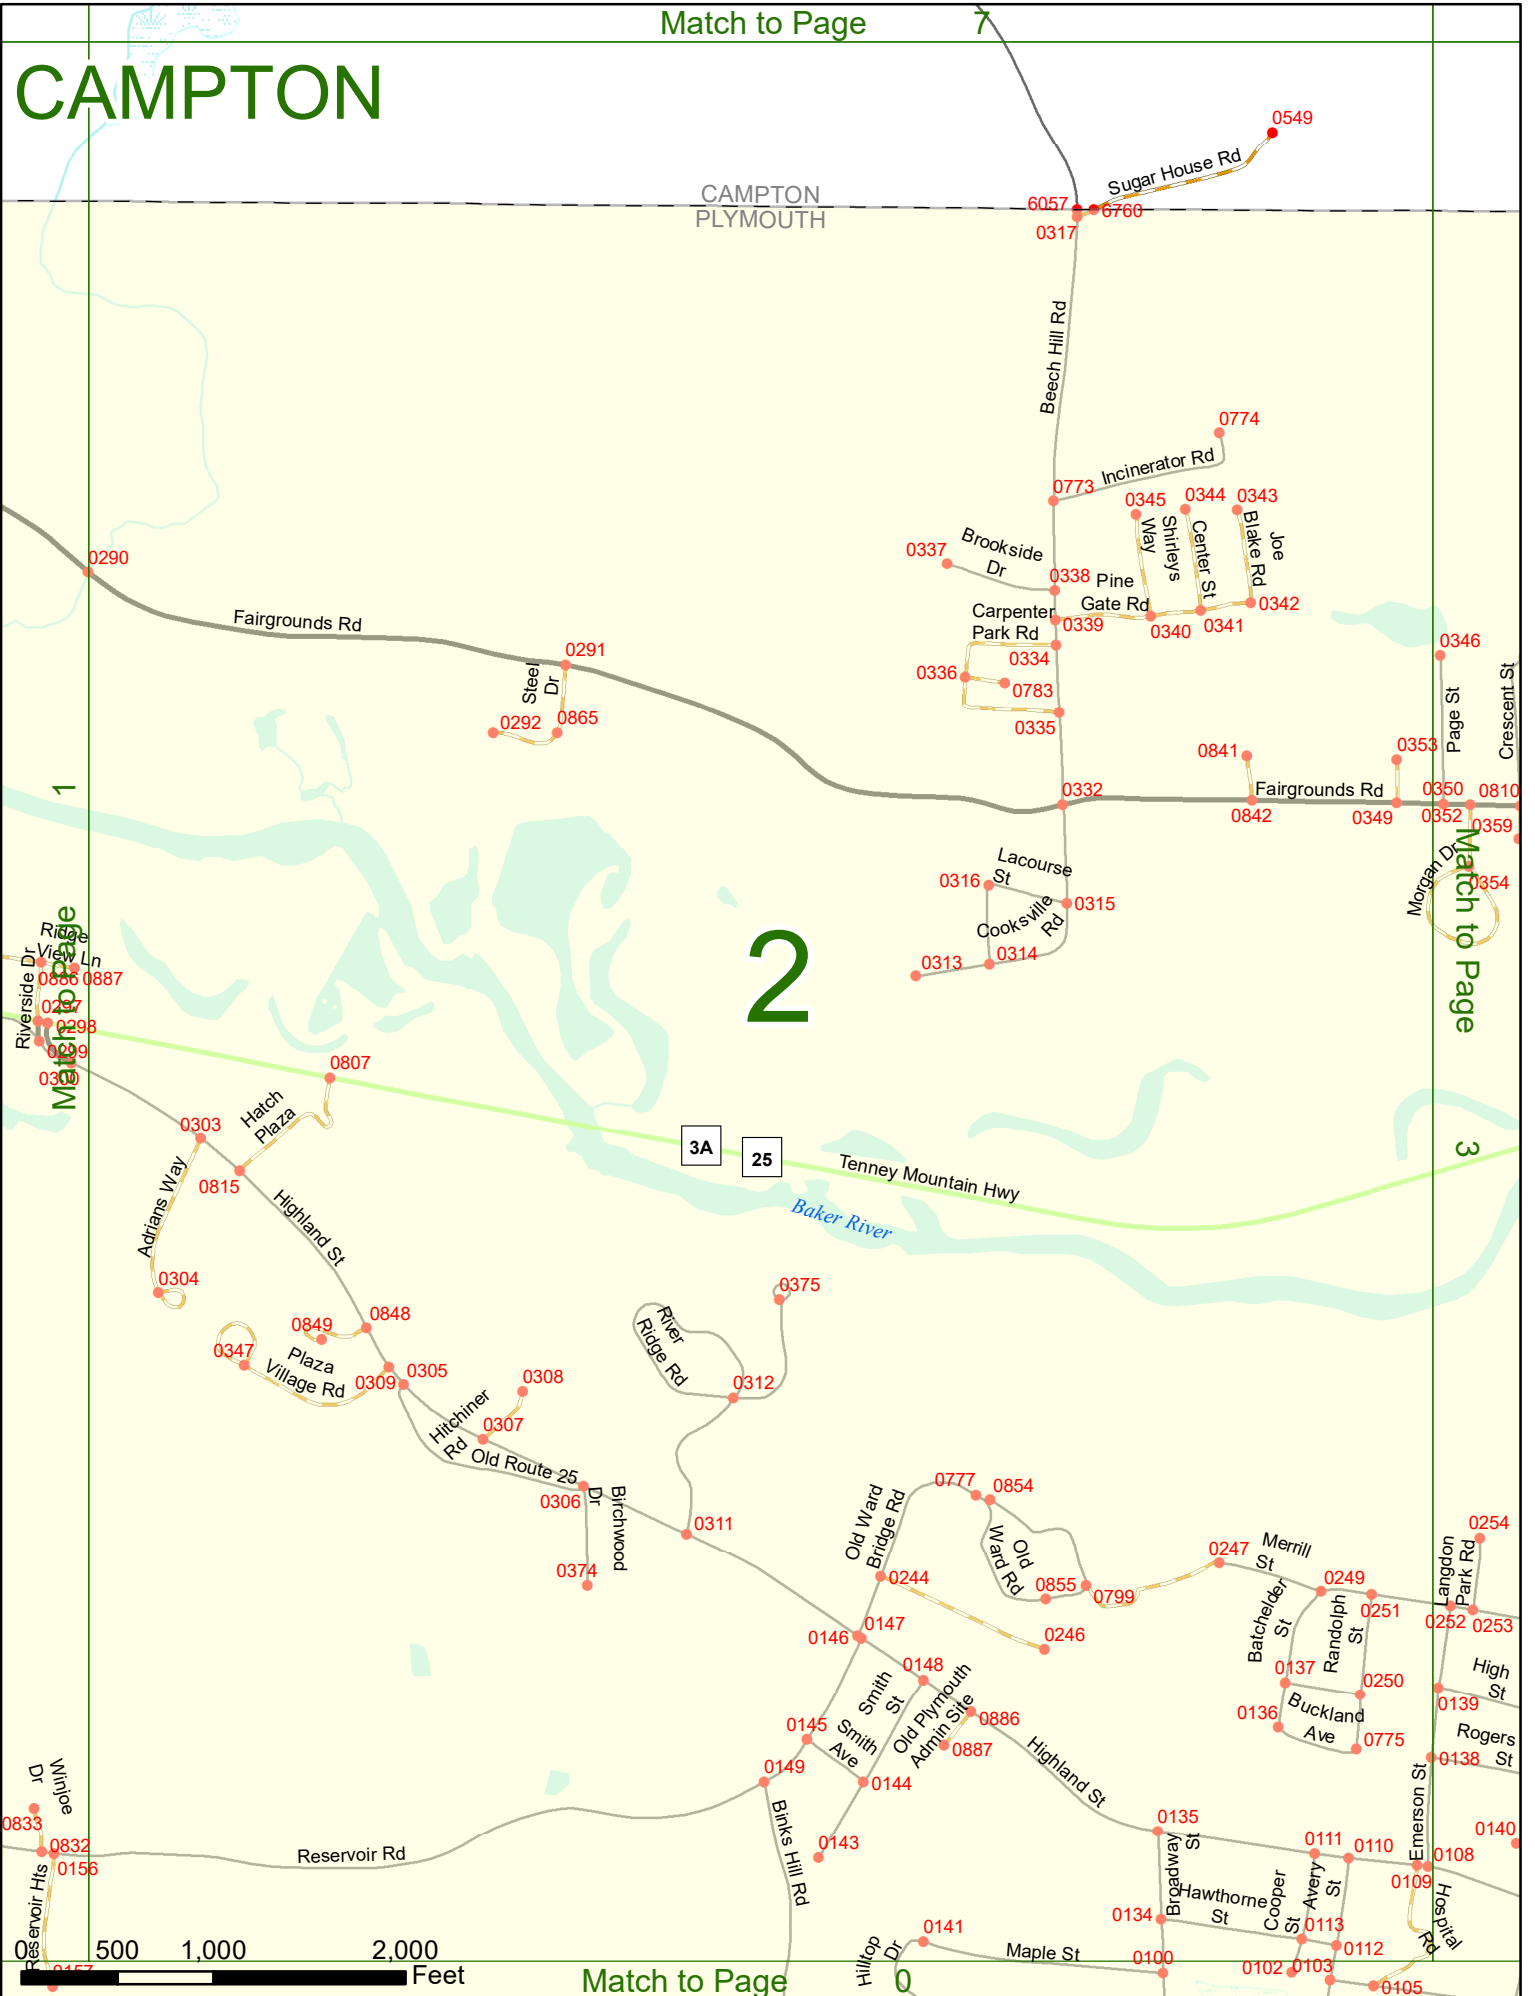

CAMPTON

CAMPTON
PLYMOUTH

2

1

3

500 1,000 2,000 Feet