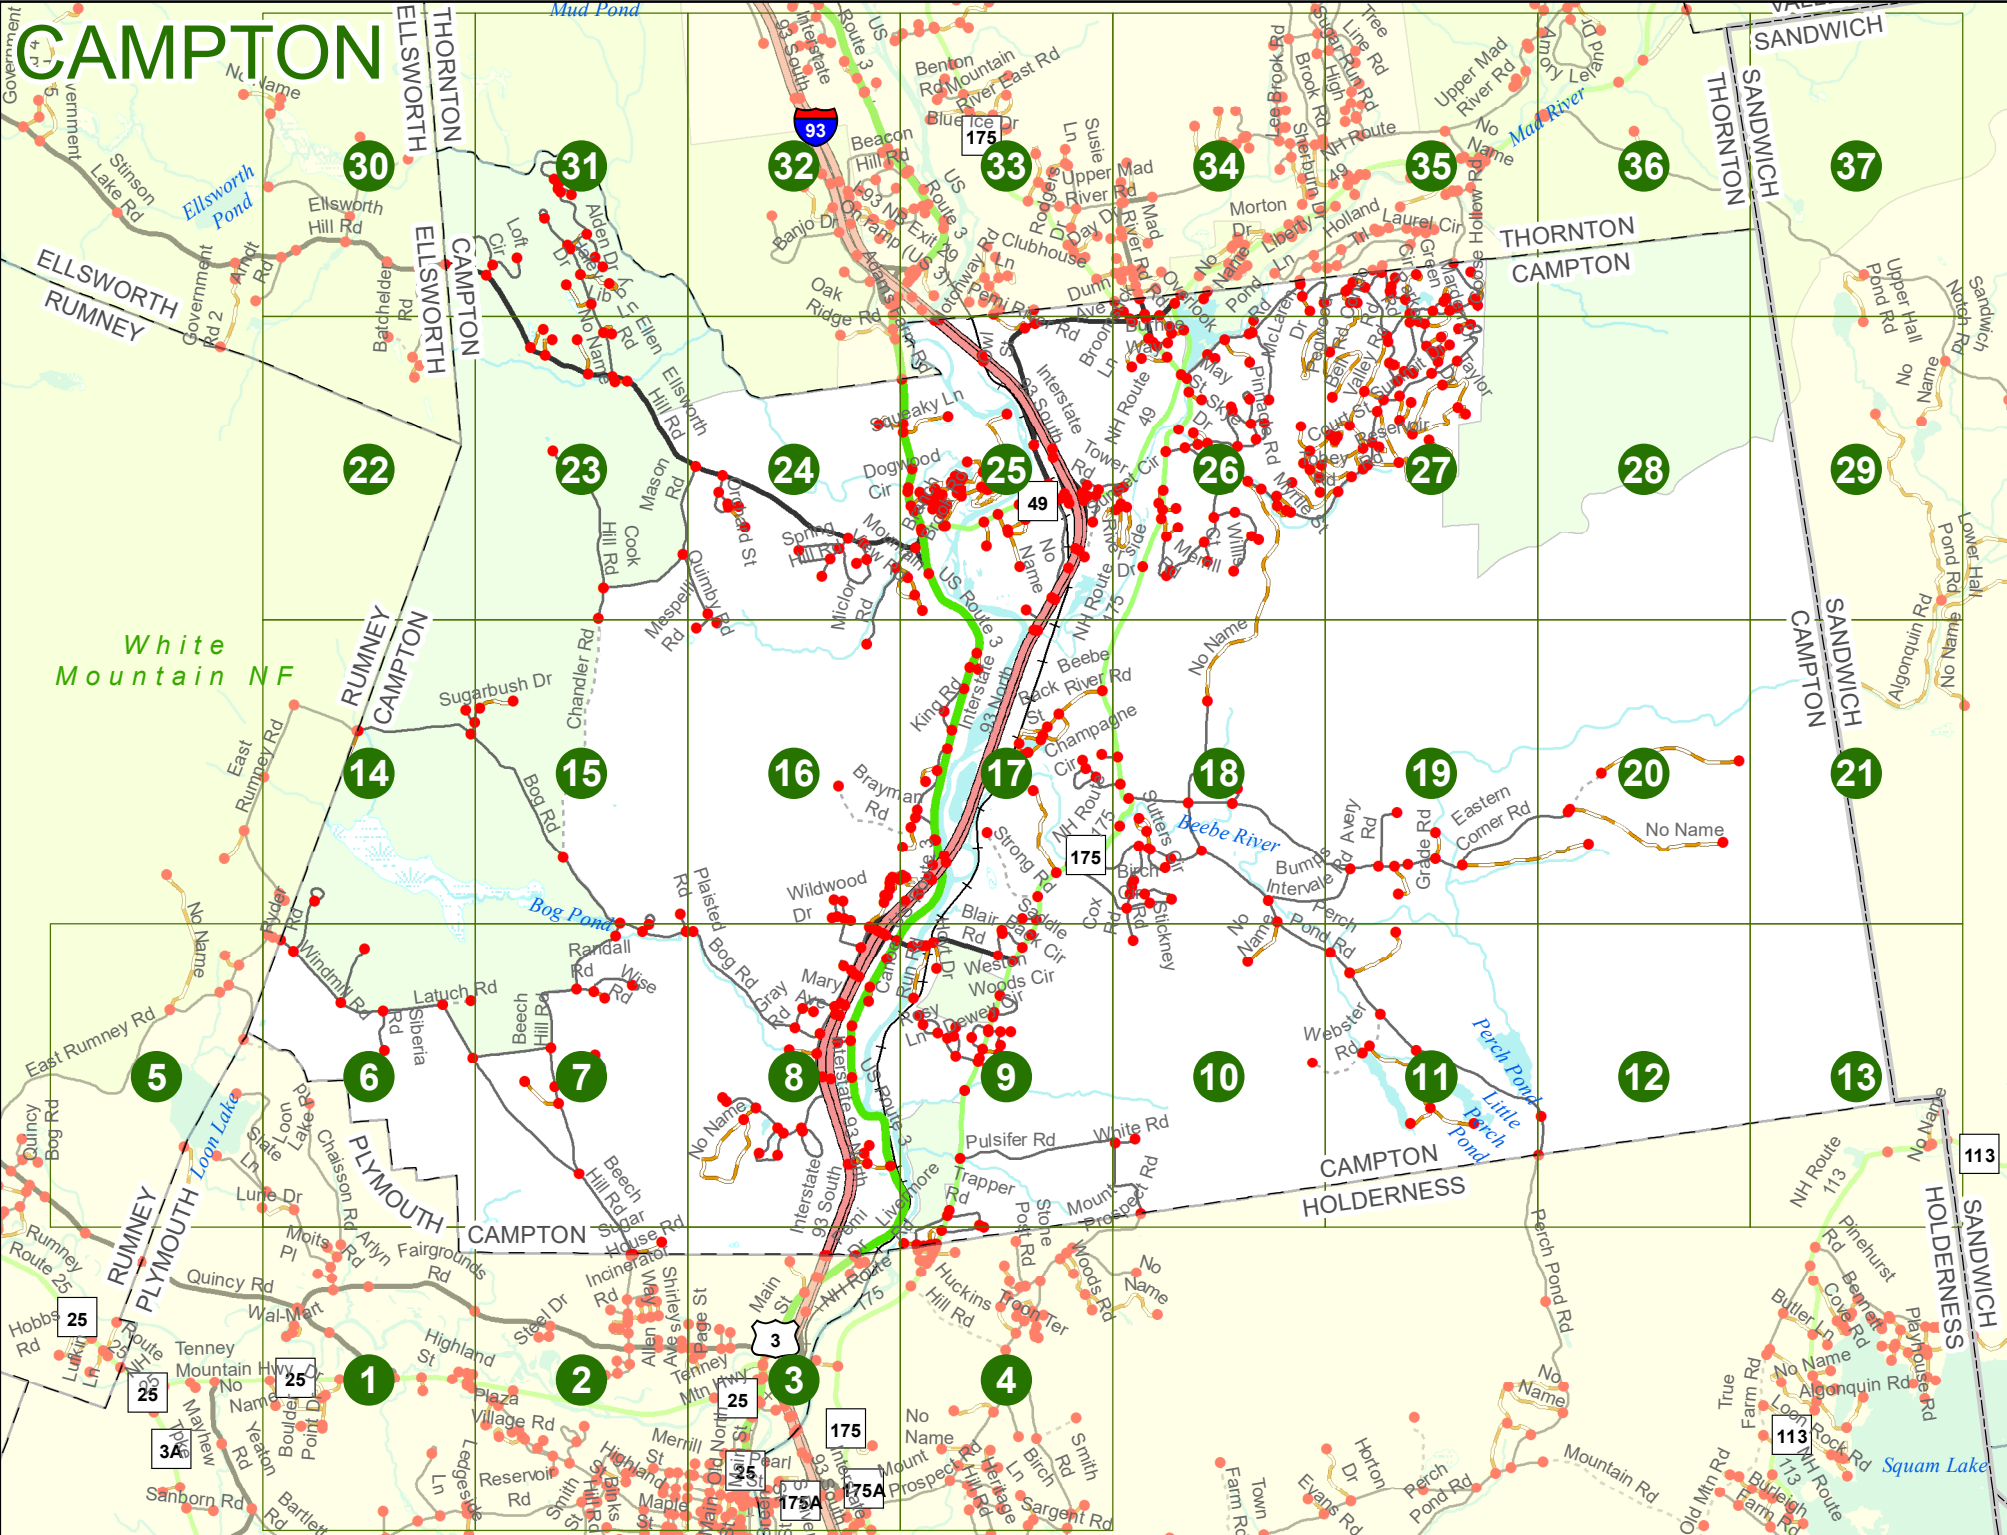

New Hampshire
DOT
 Department of Transportation

Maps and data sets are not guaranteed to be free from errors and omissions. Data is in a constant state of update and correction by various groups and agencies. Information displayed on this map is the best available at the time of publication.

2022 Nodal Reference Bookmap

LEGEND

NHDOT will accept crash locations based on the State of NH Uniform Police Traffic Accident Report.

Crash occurred on:

Option 1 Street Address
 123 Main Street

Option 2 Route No and/or Distance from NESW Intesecting Road, Bridge,
 Street name Intersecting Street Town/County line
 Main Street 500 E Oak Street

Option 3 First Node Distance from First Node Second Node
 515 212 632

Option 4 Route No and/or Mile Marker on Interstate Only NESW Mile (Marker)
 Street name
 189S 700 feet S 36.8

Option 3 – Example

Street Name Loudon Road
First Node 803
Distance from First Node 318 Ft
Second Node 813