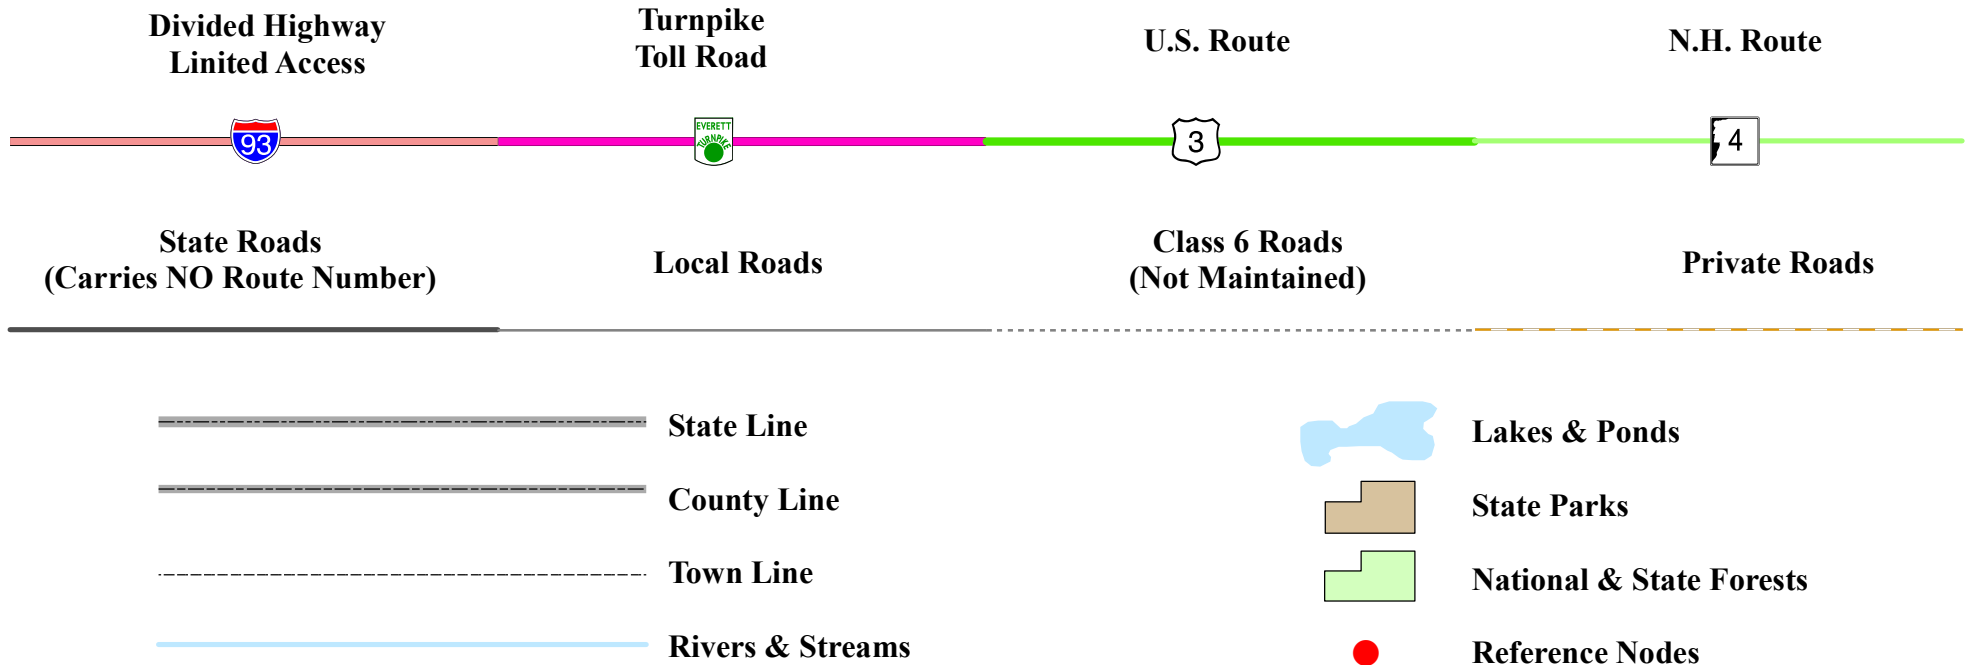

New Hampshire
DOT
 Department of Transportation

Maps and data sets are not guaranteed to be free from errors and omissions. Data is in a constant state of update and correction by various groups and agencies. Information displayed on this map is the best available at the time of publication.

2022 Nodal Reference Bookmap

LEGEND

NHDOT will accept crash locations based on the State of NH Uniform Police Traffic Accident Report.

Crash occurred on:

Option 1 Street Address
 123 Main Street

Option 2 Route No and/or Distance from NESW Intesecting Road, Bridge,
 Street name Intersecting Street Town/County line
 Main Street 500 E Oak Street