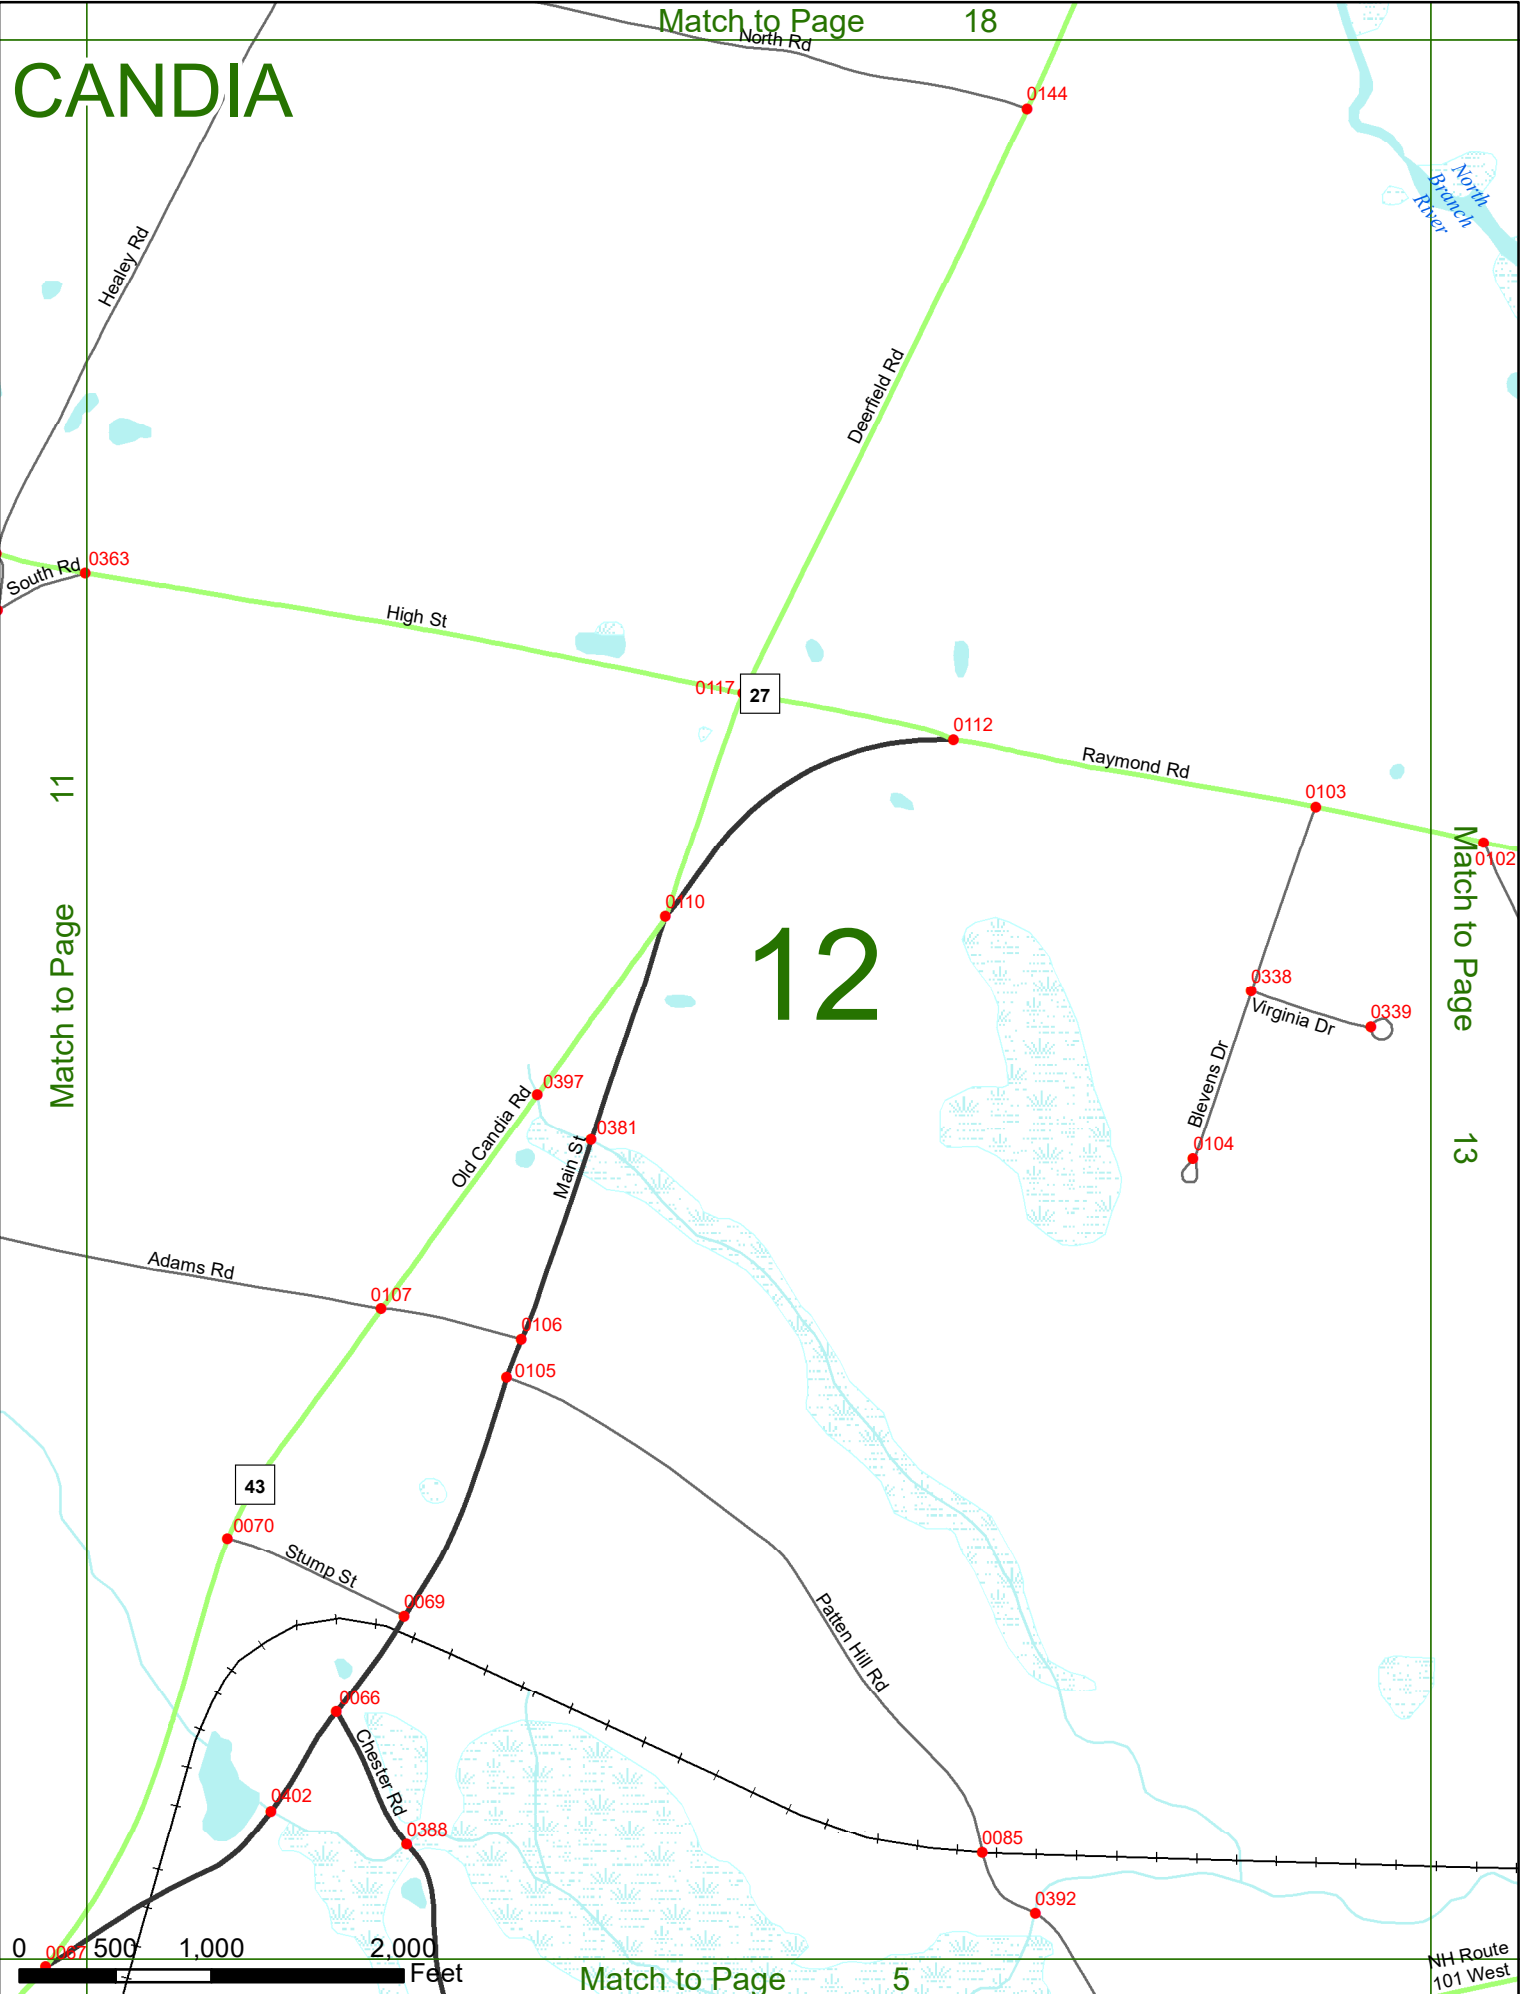

CANDIA

Match to Page 18

Match to Page 11

Match to Page 13

12

Match to Page 5

NH Route 101 West