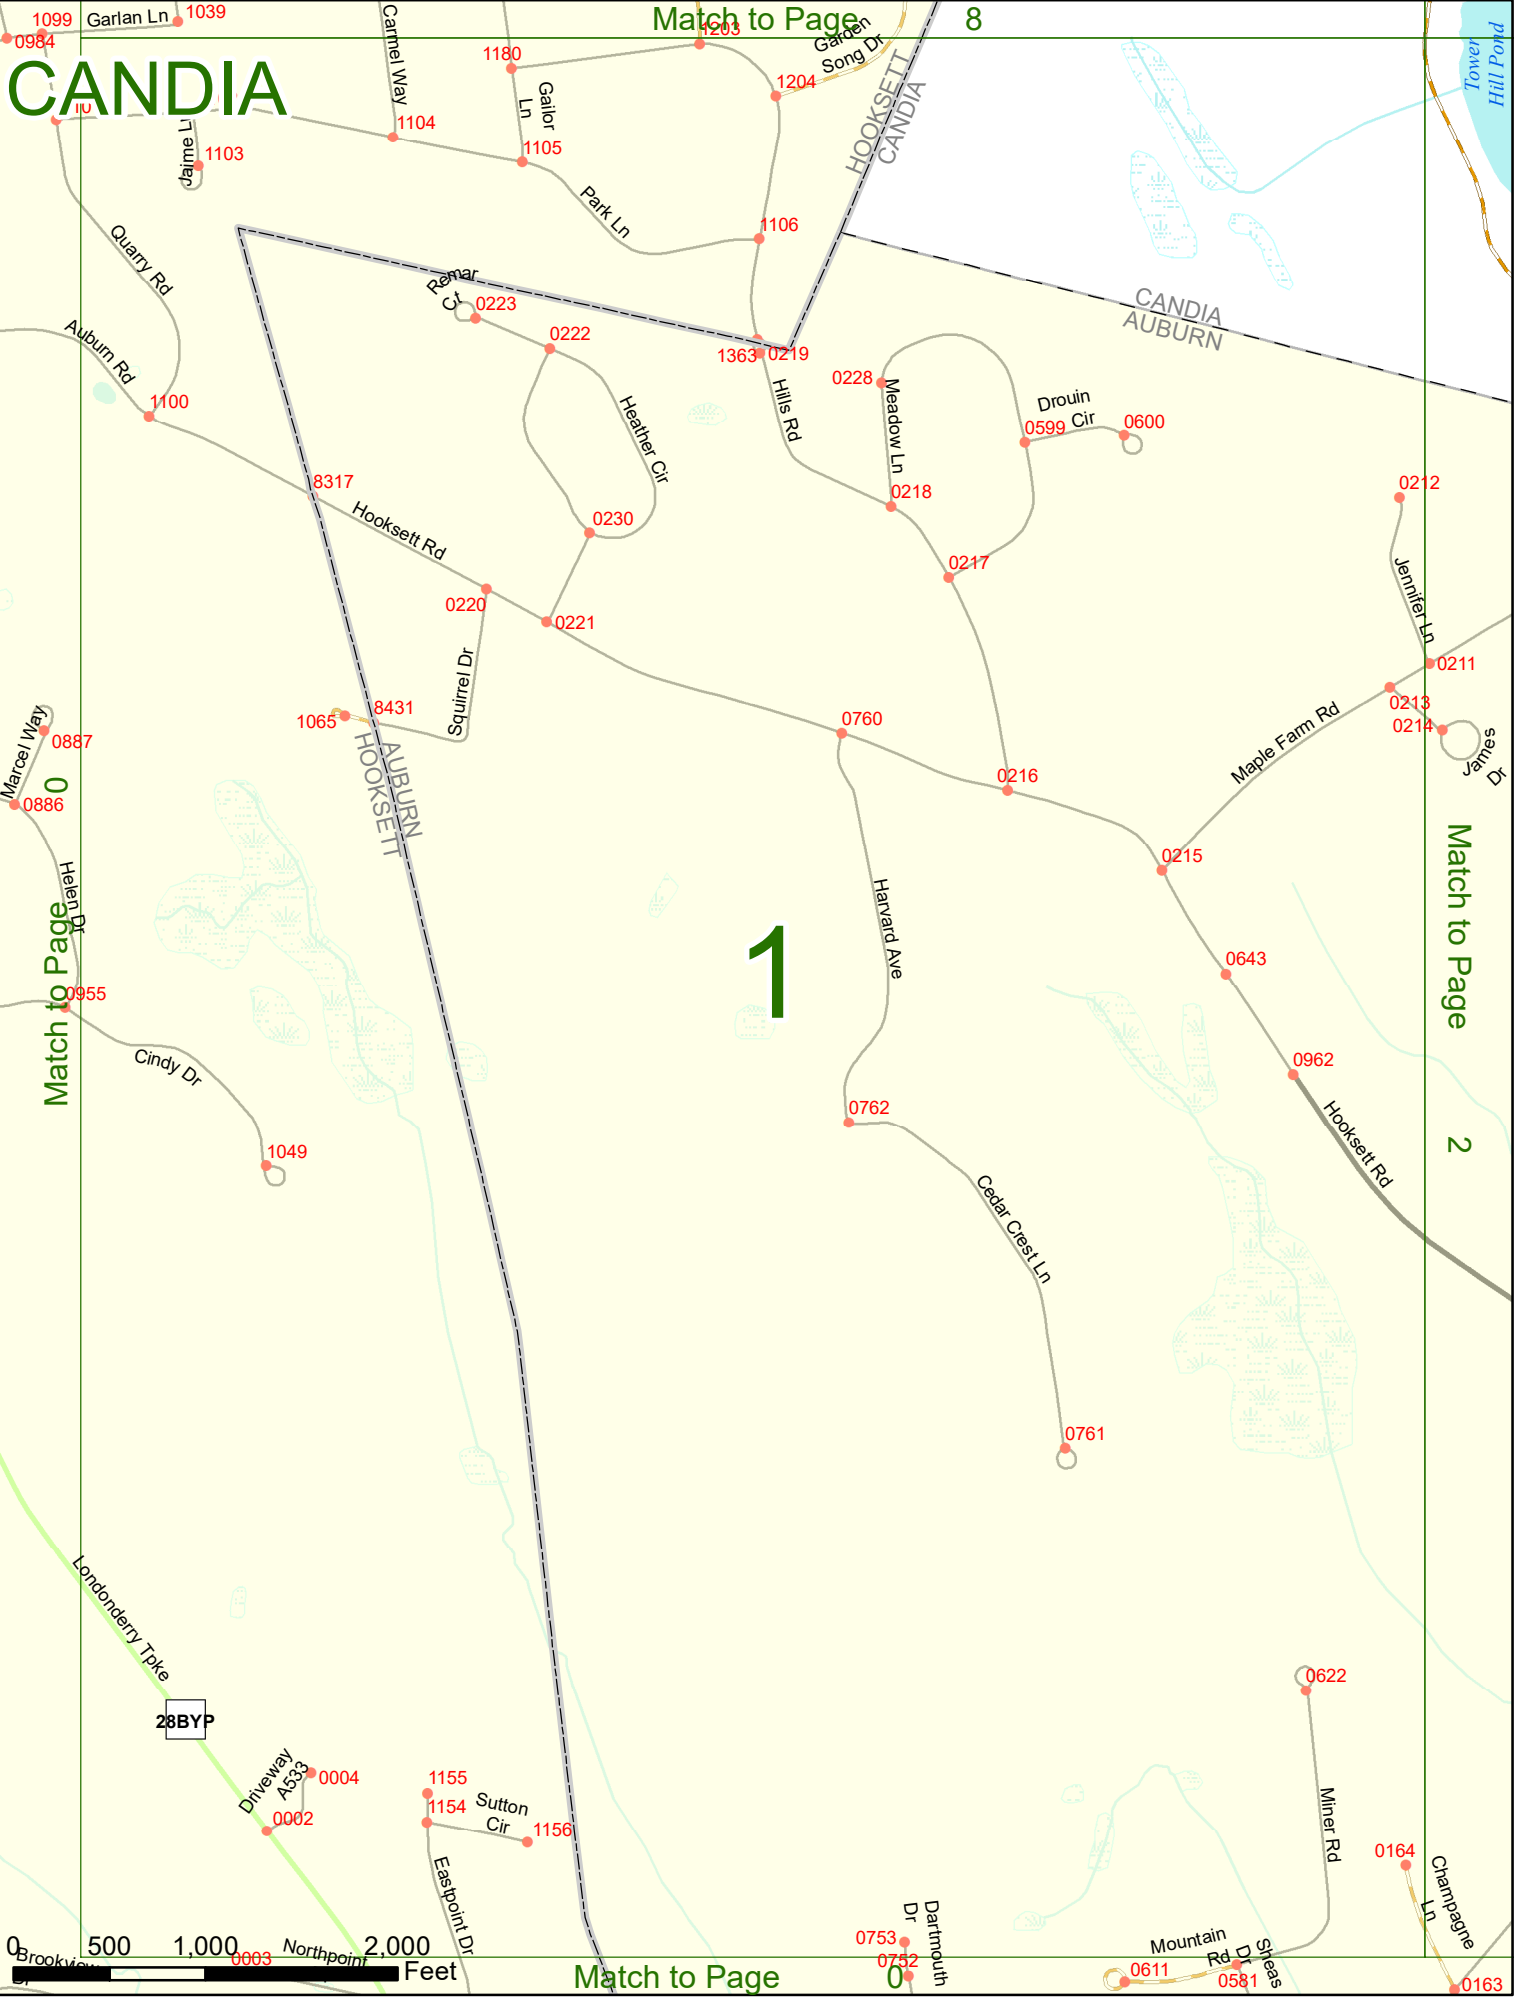

CANDIA

Match to Page 8

1

Match to Page 2

Match to Page