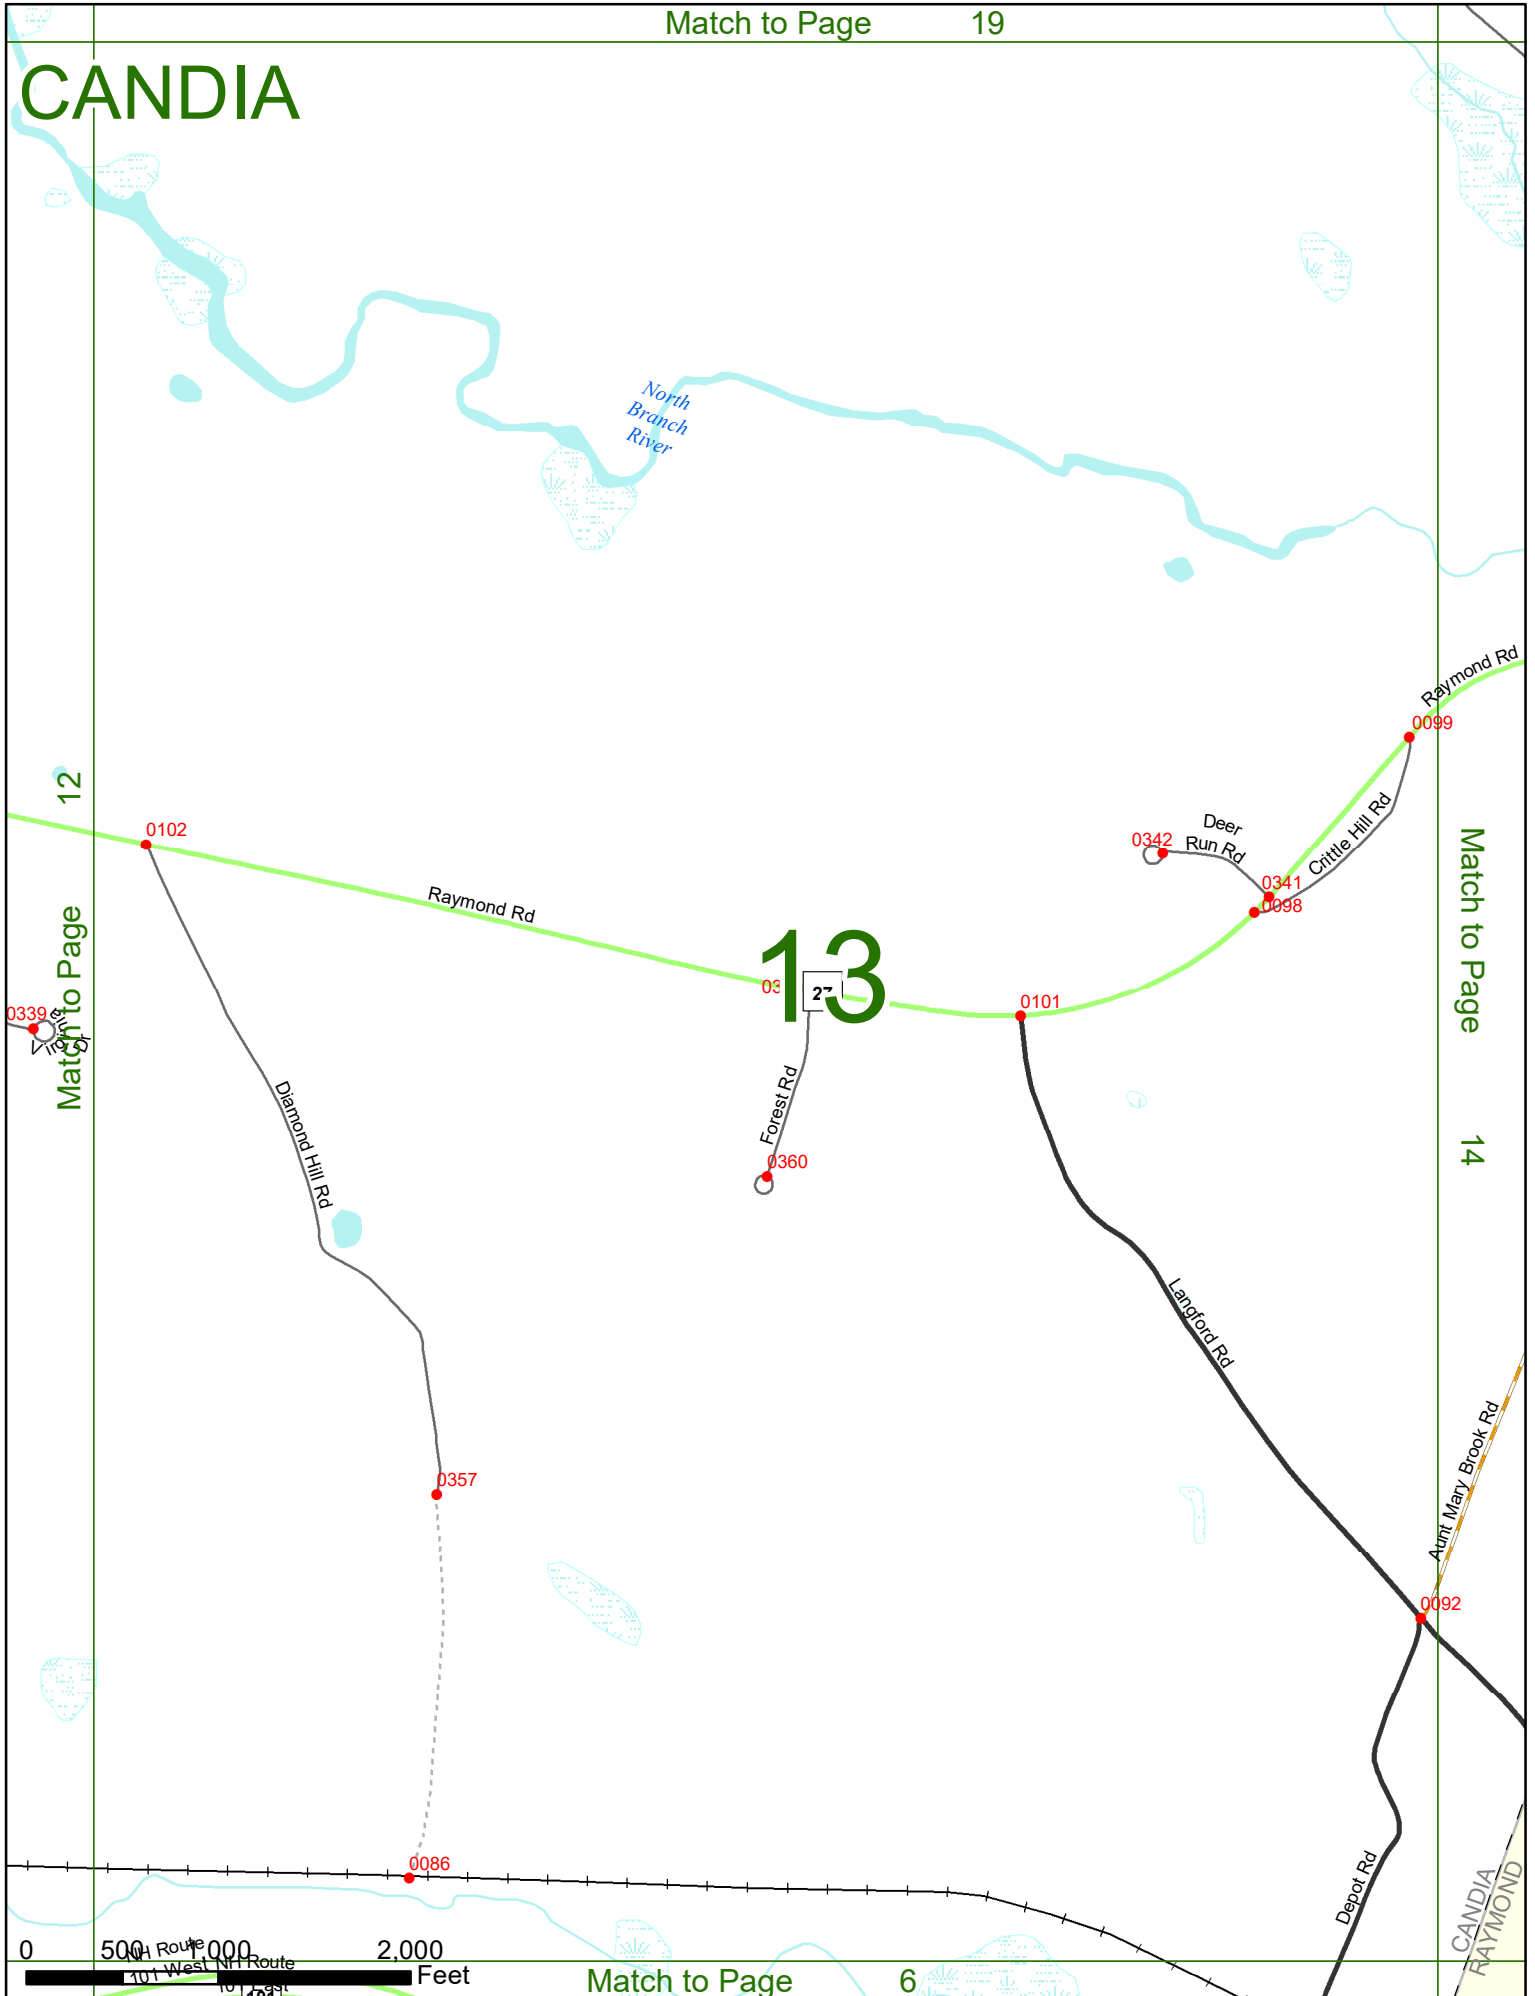

CANDIA

12

Match to Page

13

Match to Page

14

Match to Page

6

CANDIA
RAYMOND