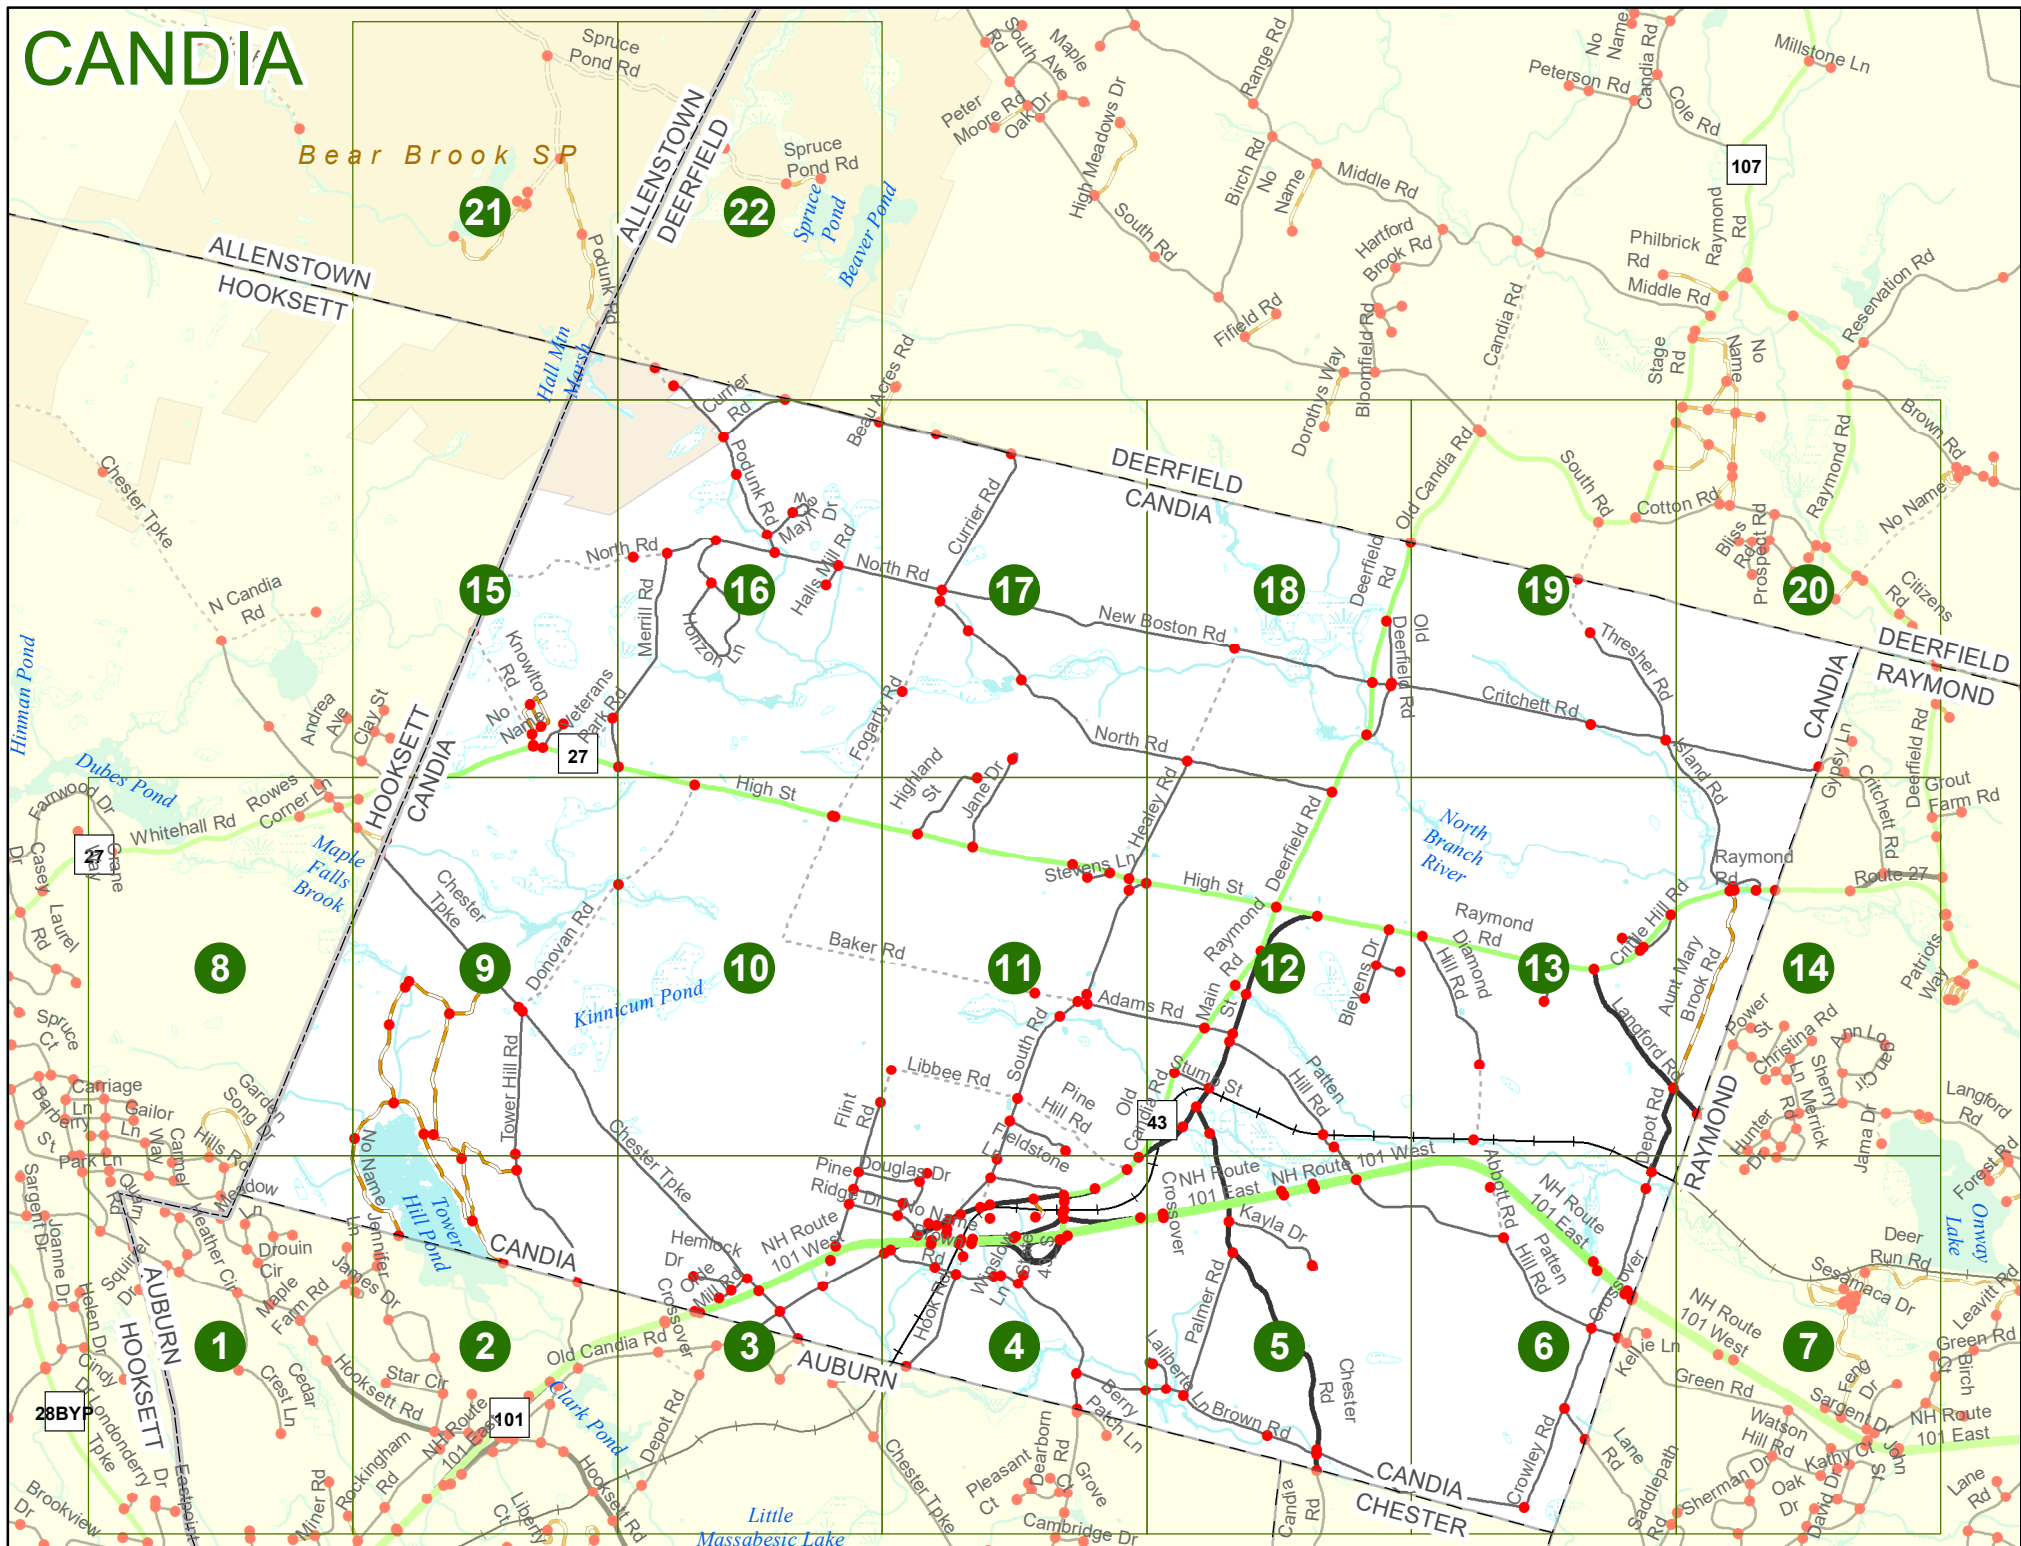

CANDIA

Bear Brook SP

21

22

15

16

17

18

19

20

8

9

10

11

12

13

14

1

2

3

4

5

6

7

28BYP

101

107

43