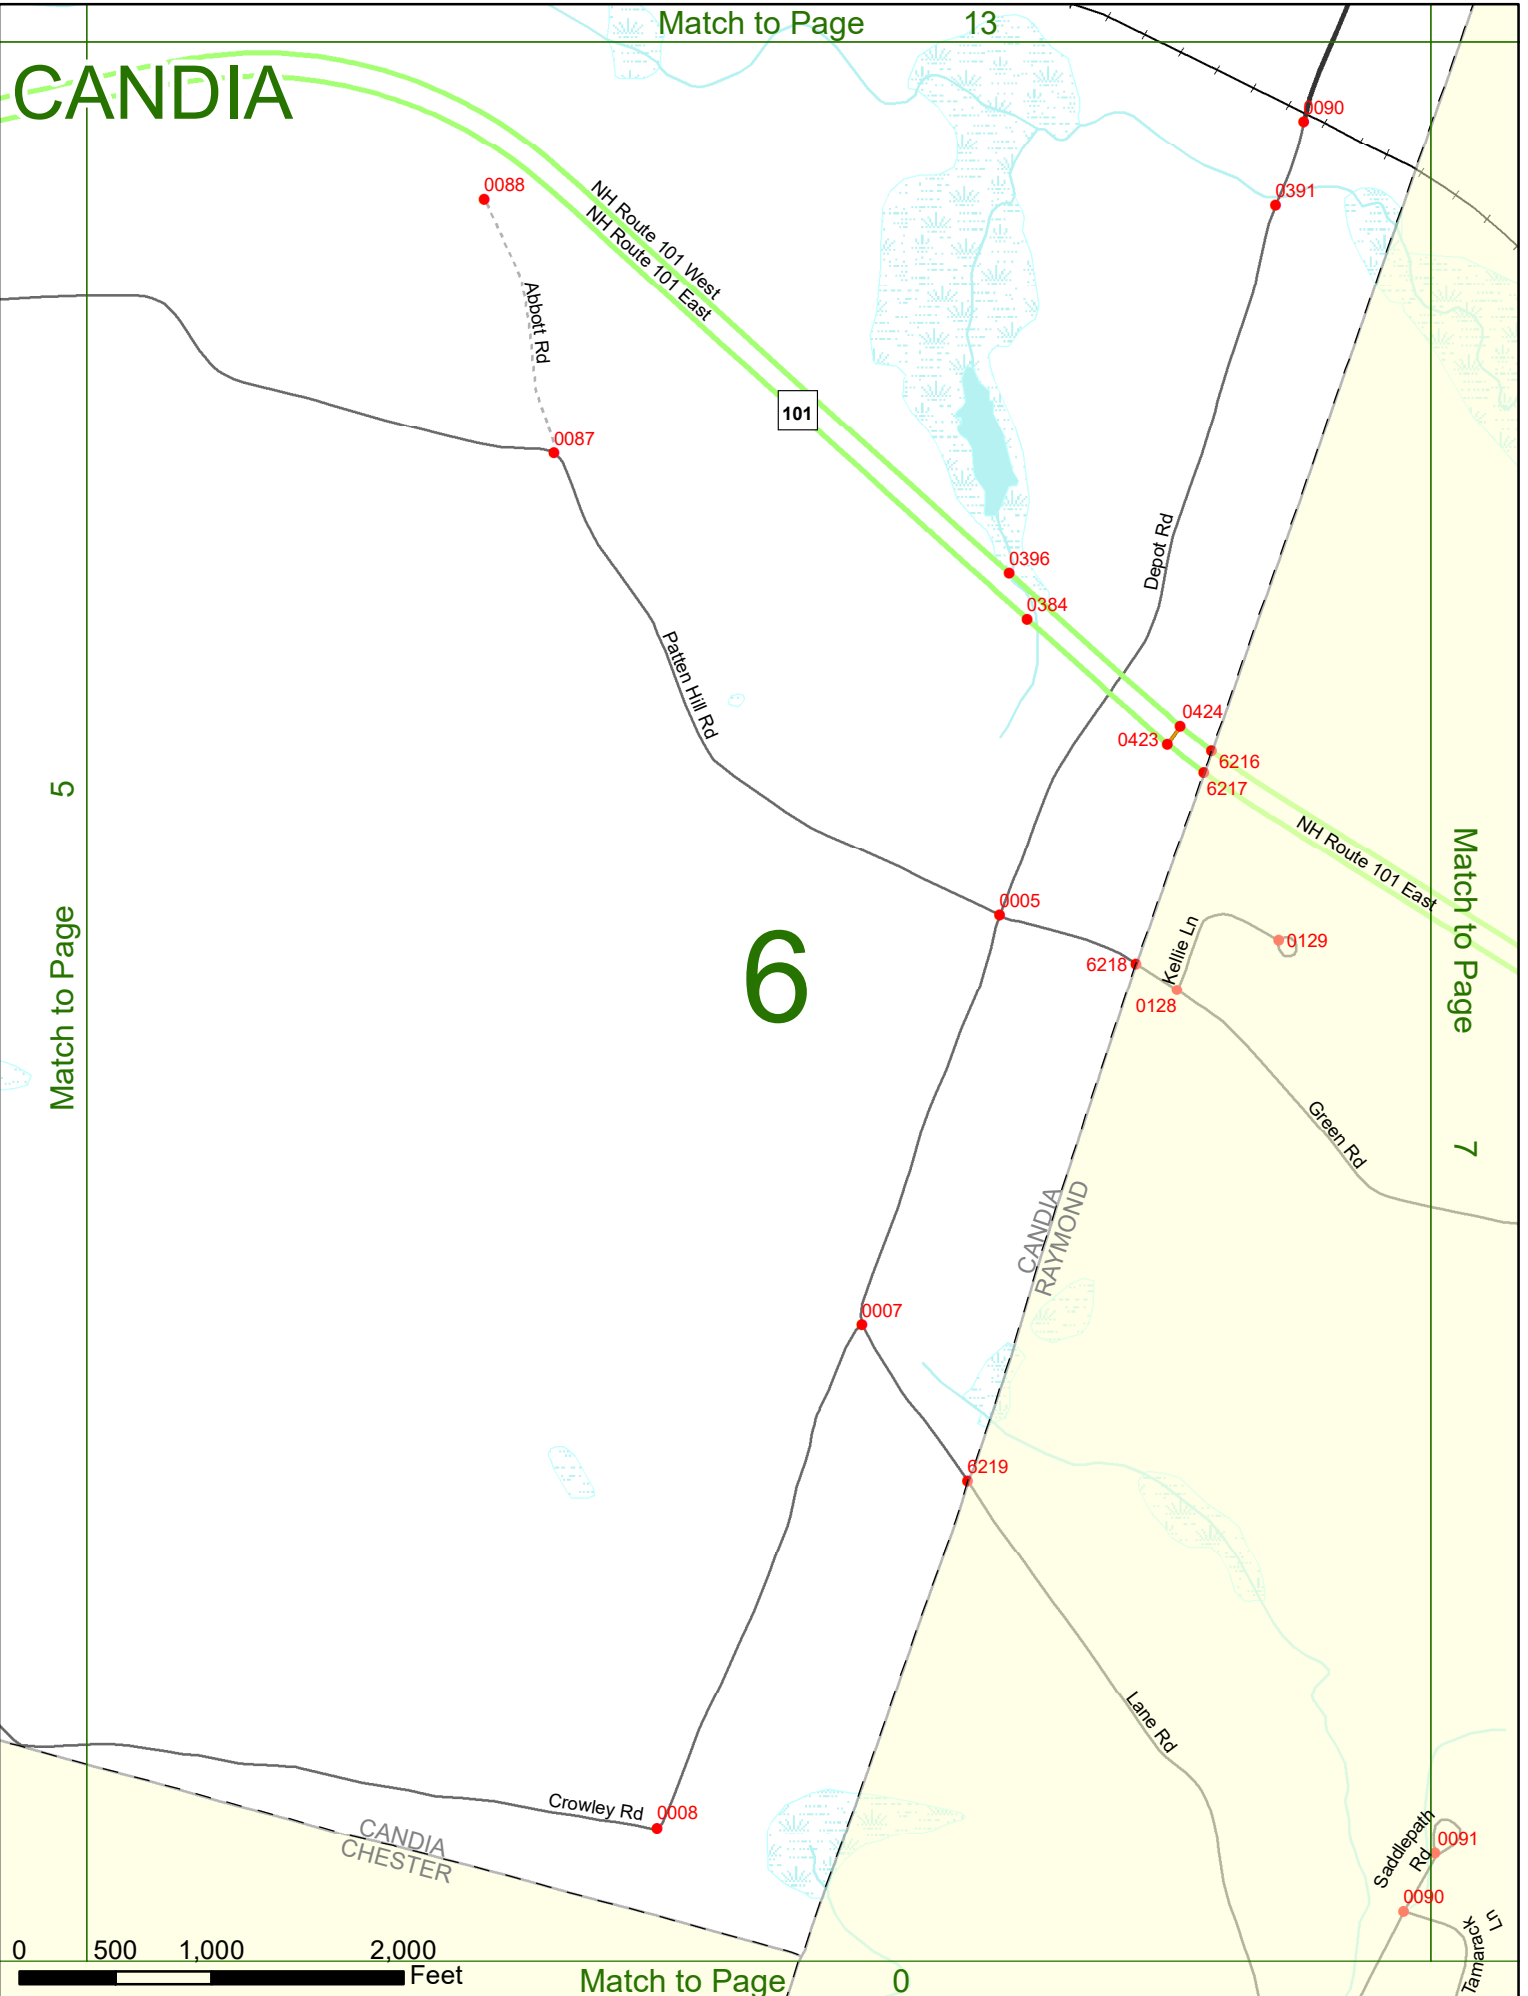

CANDIA

Match to Page 13

Match to Page 5

Match to Page 7

6

Match to Page

0