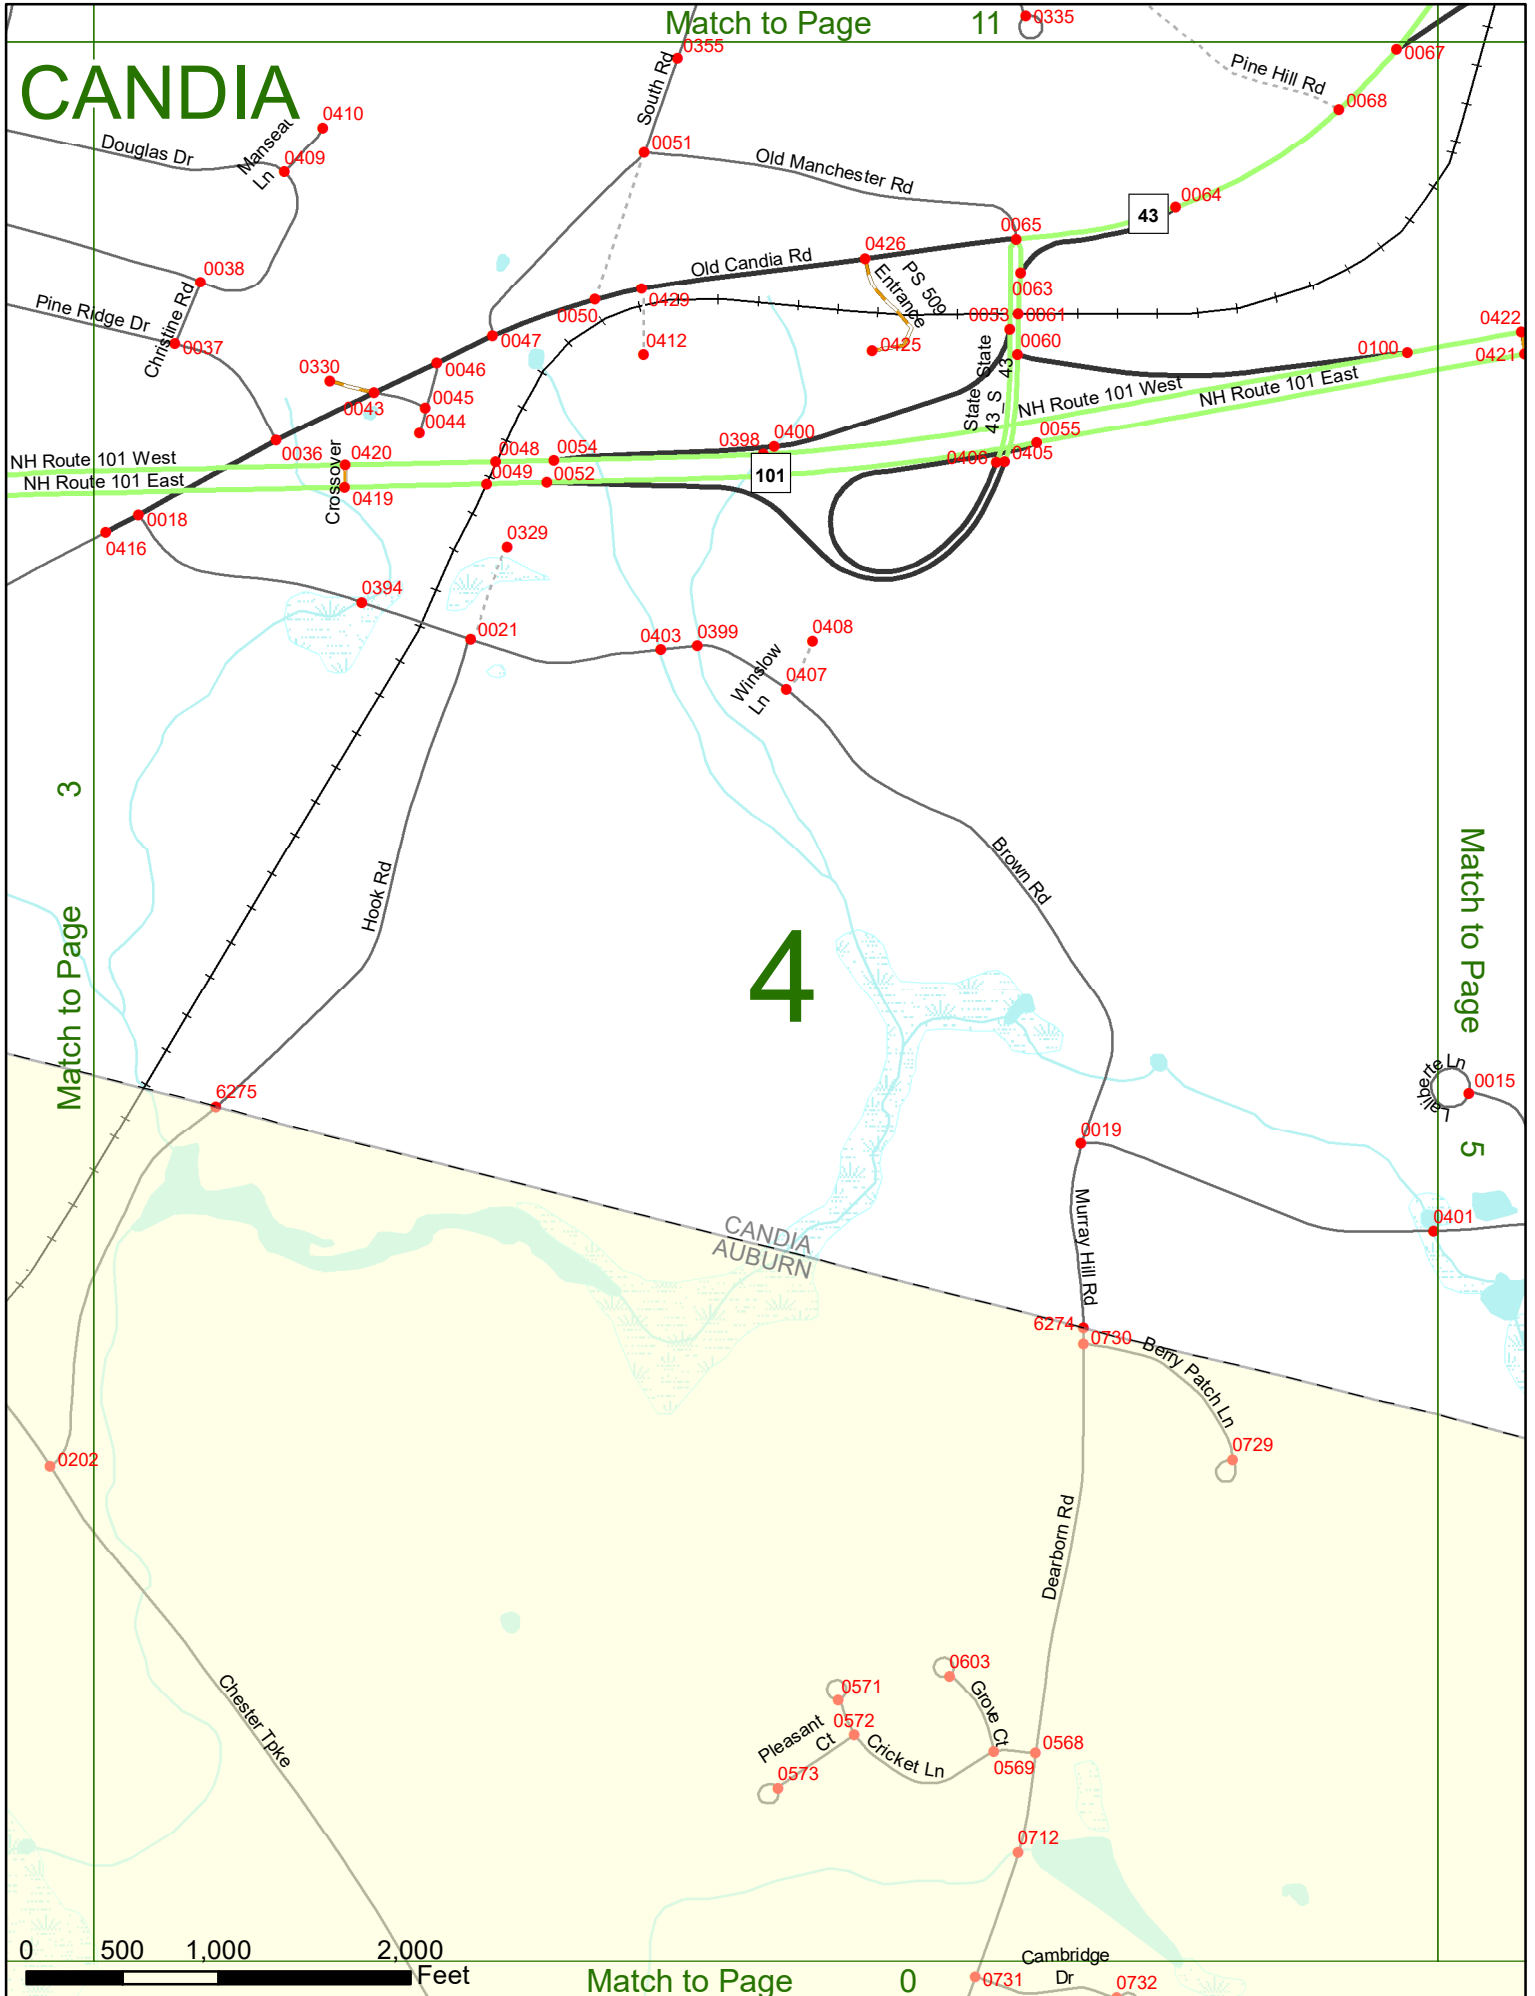

CANDIA

0 500 1,000 2,000 Feet

Match to Page

0

0731 Dr 0732