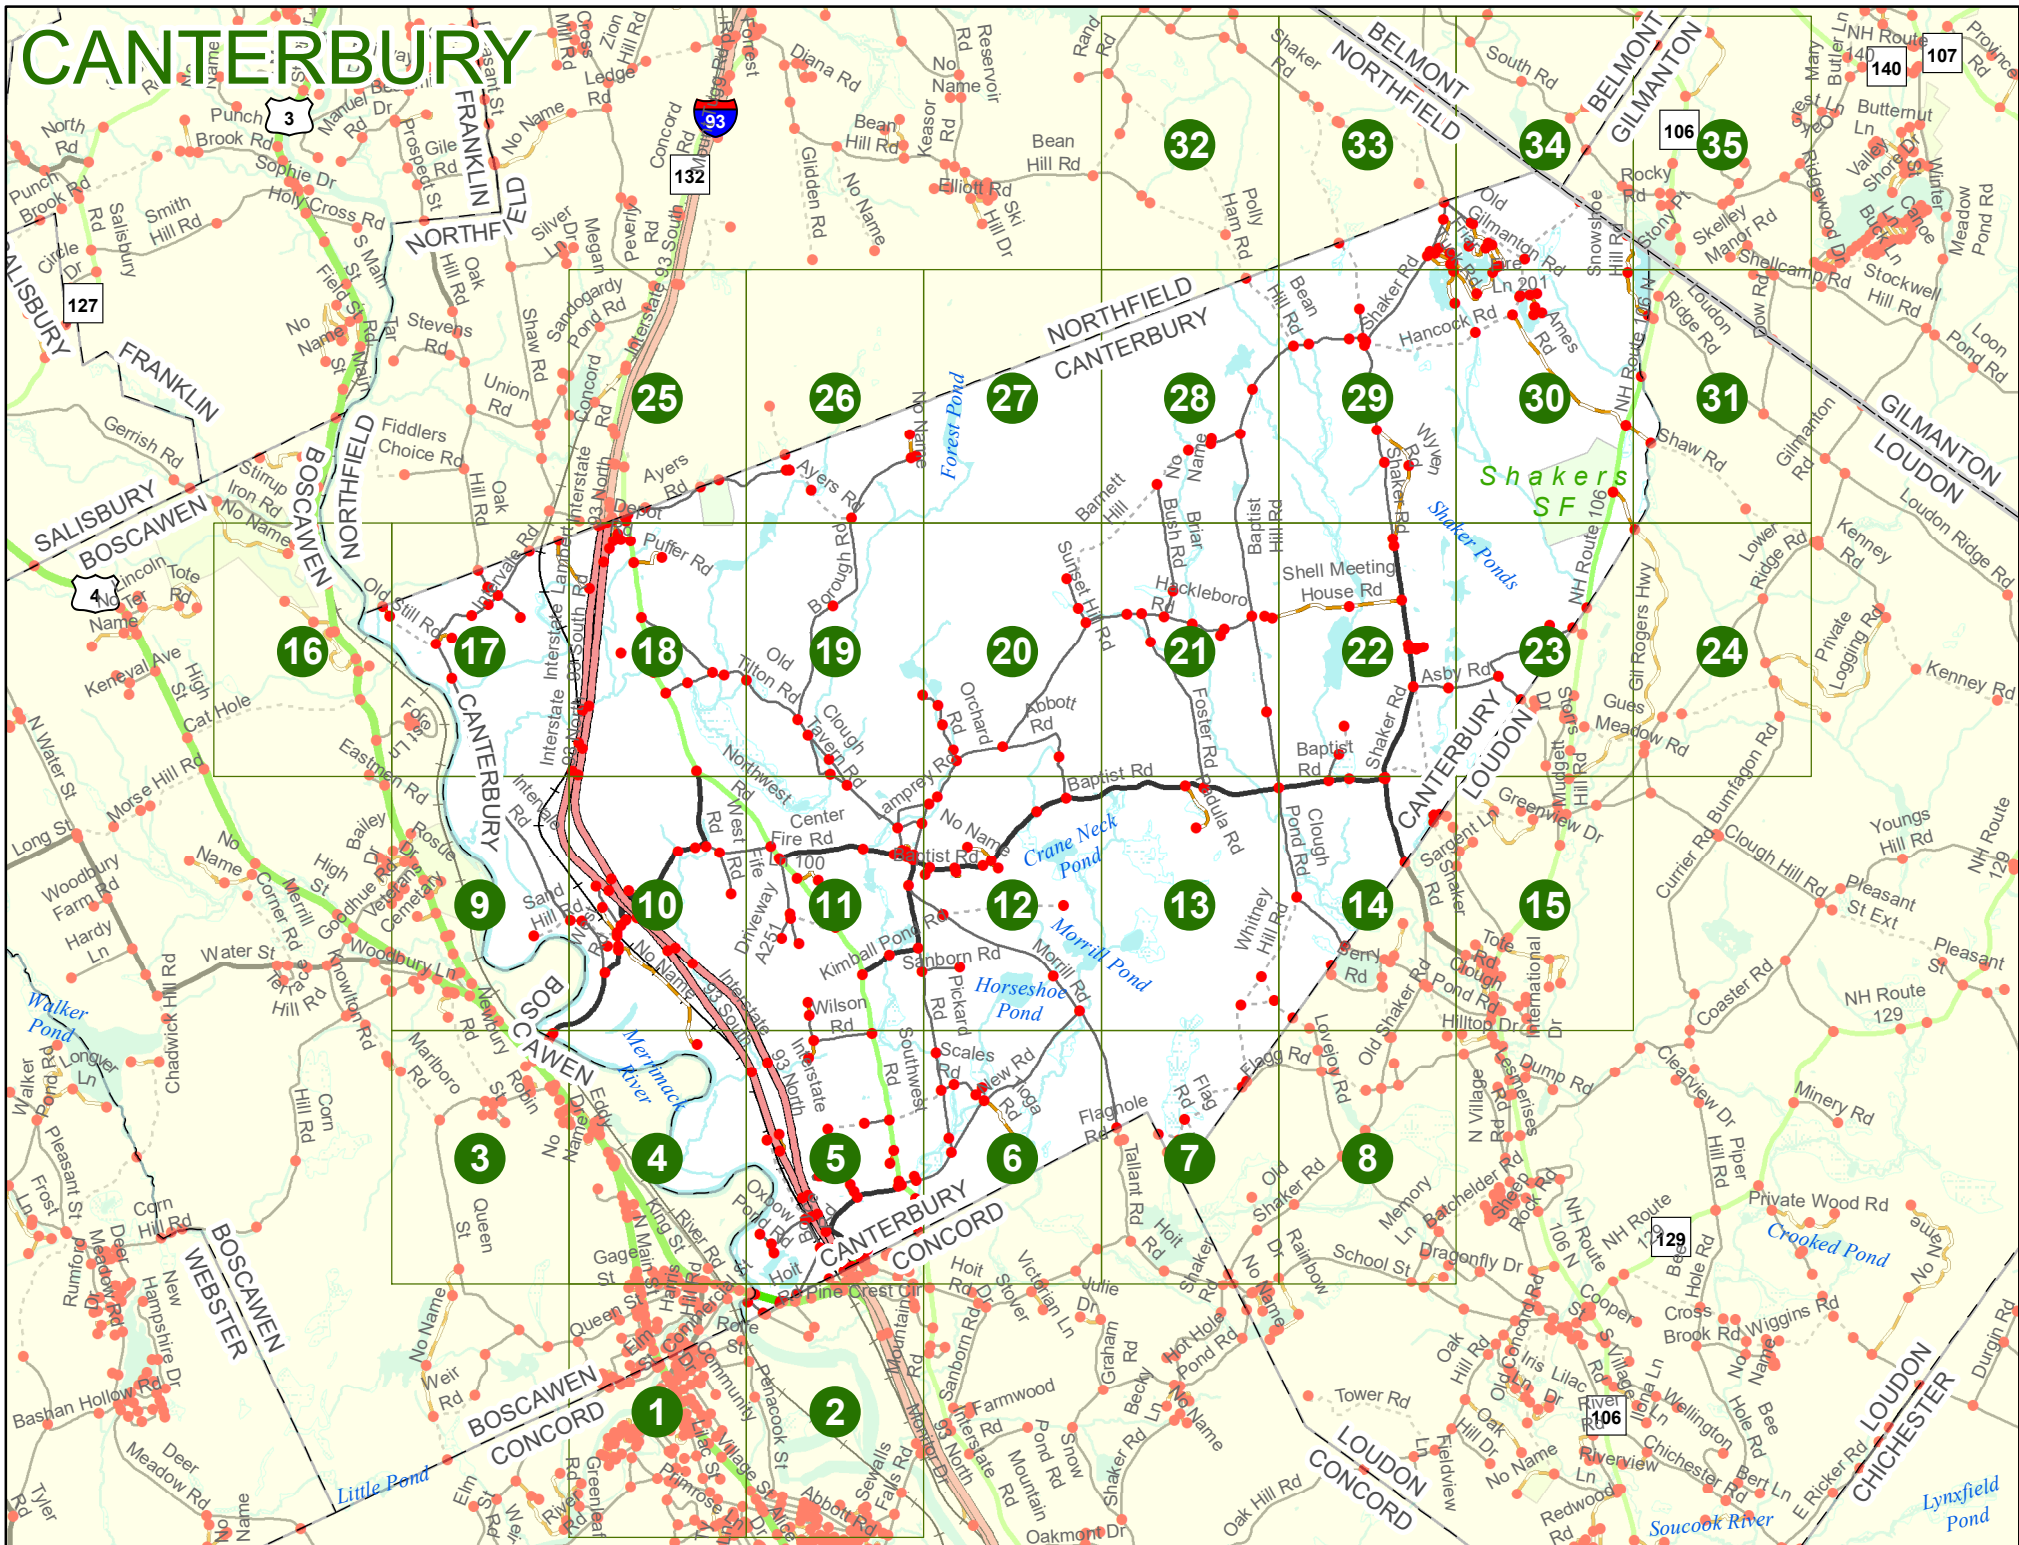

CANTERBURY