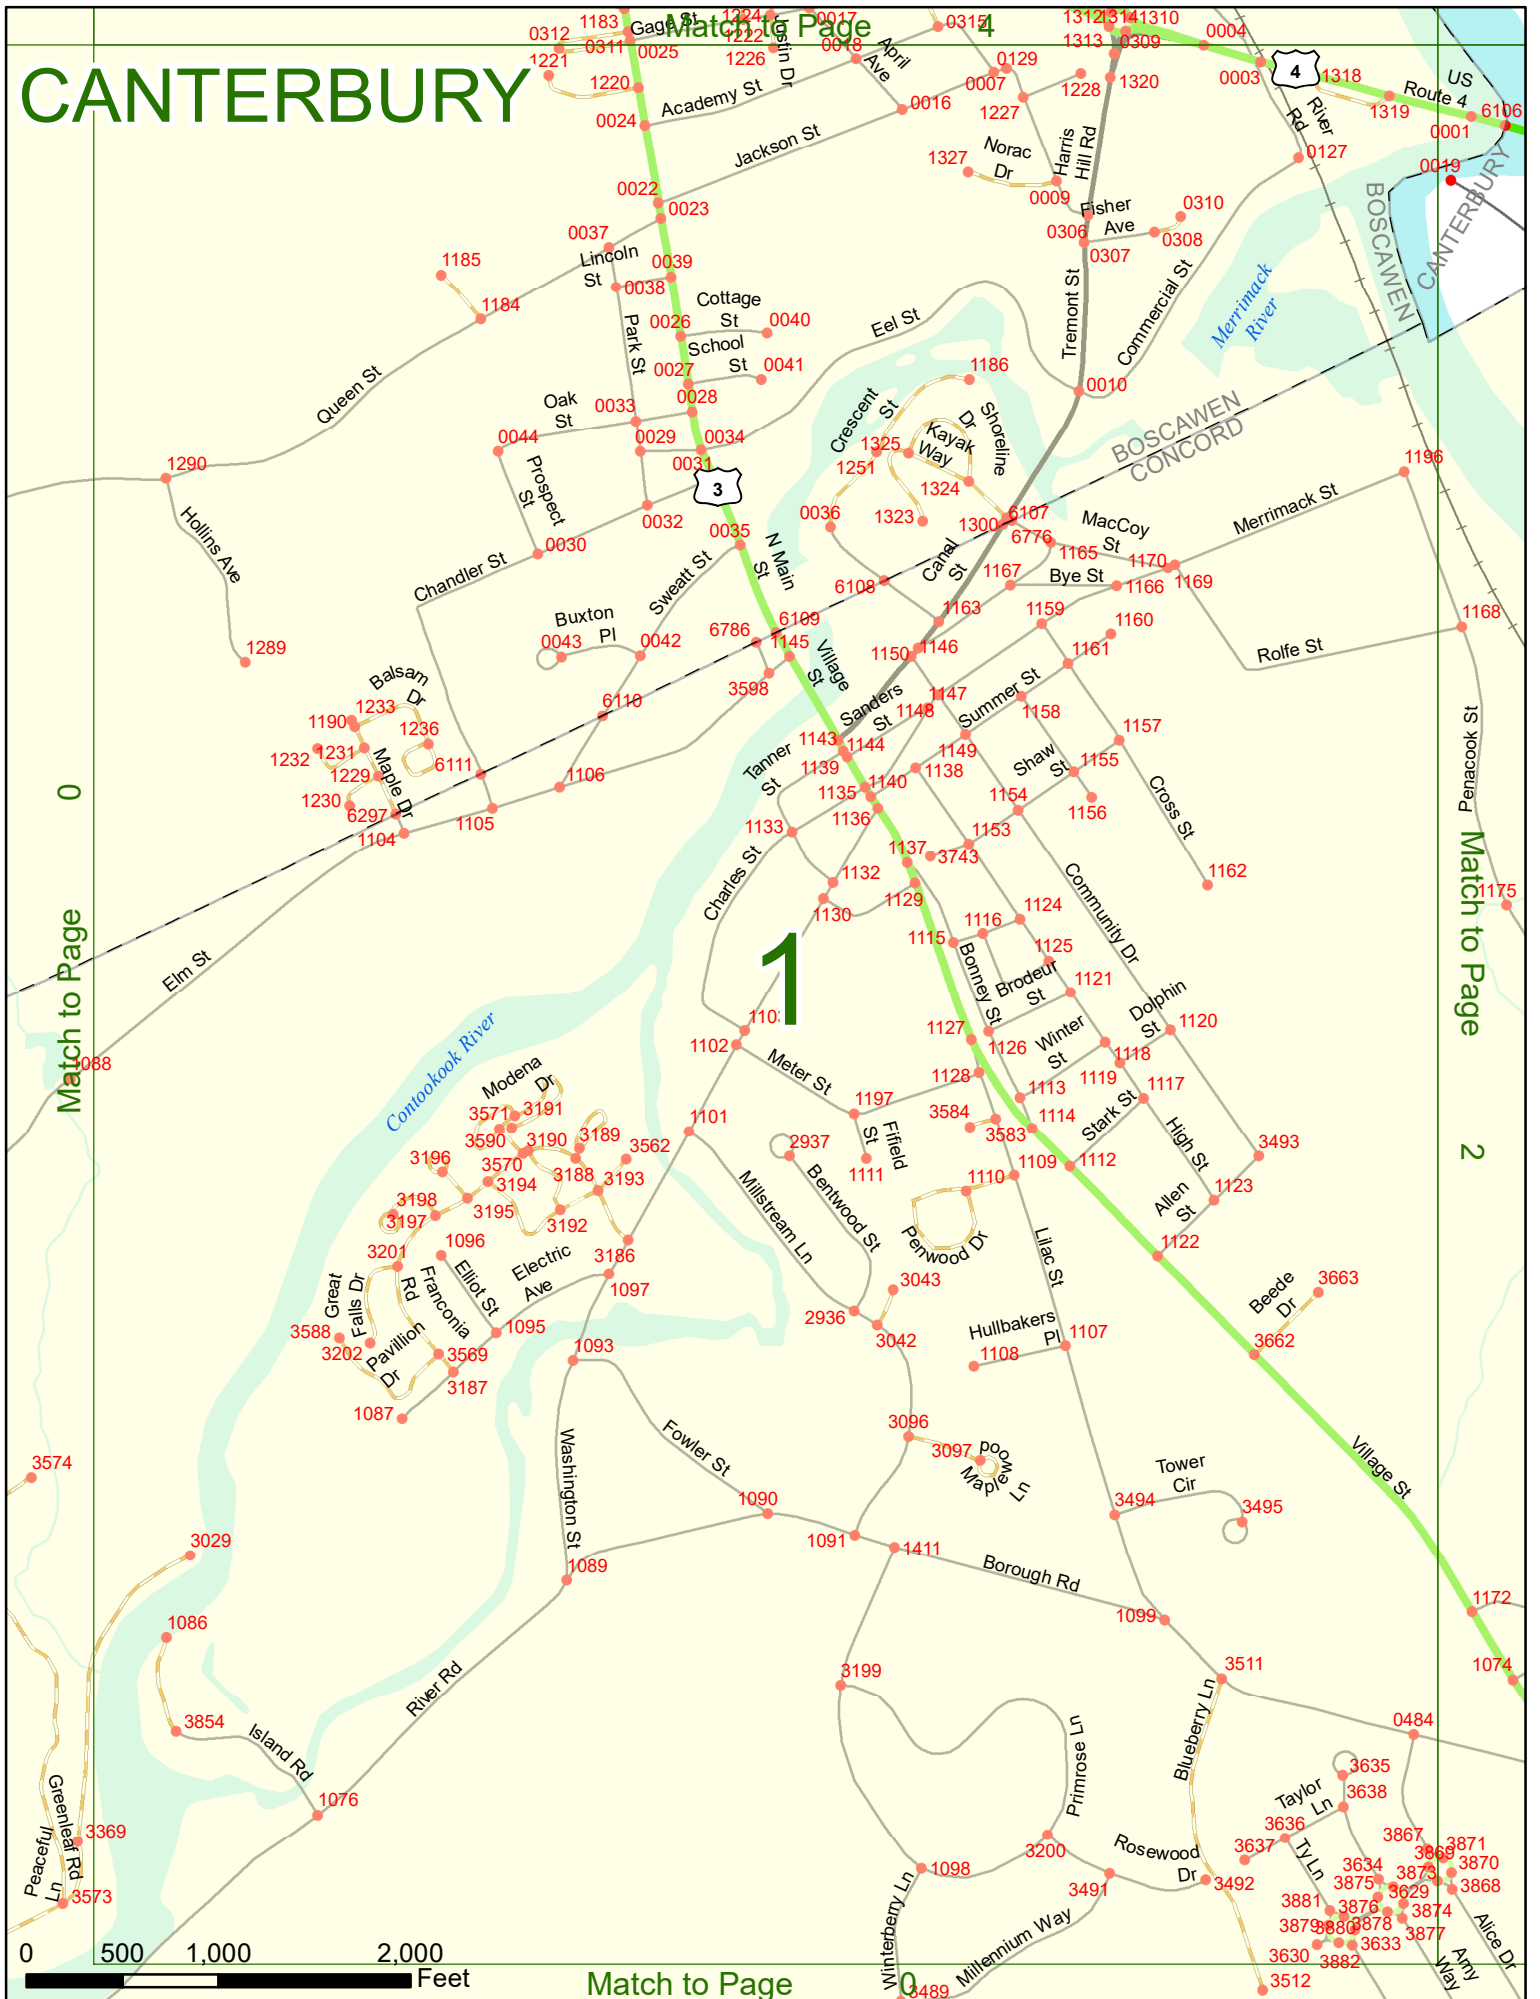

CANTERBURY

1

Match to Page 0

Match to Page 2

0 500 1,000 2,000 Feet

Match to Page