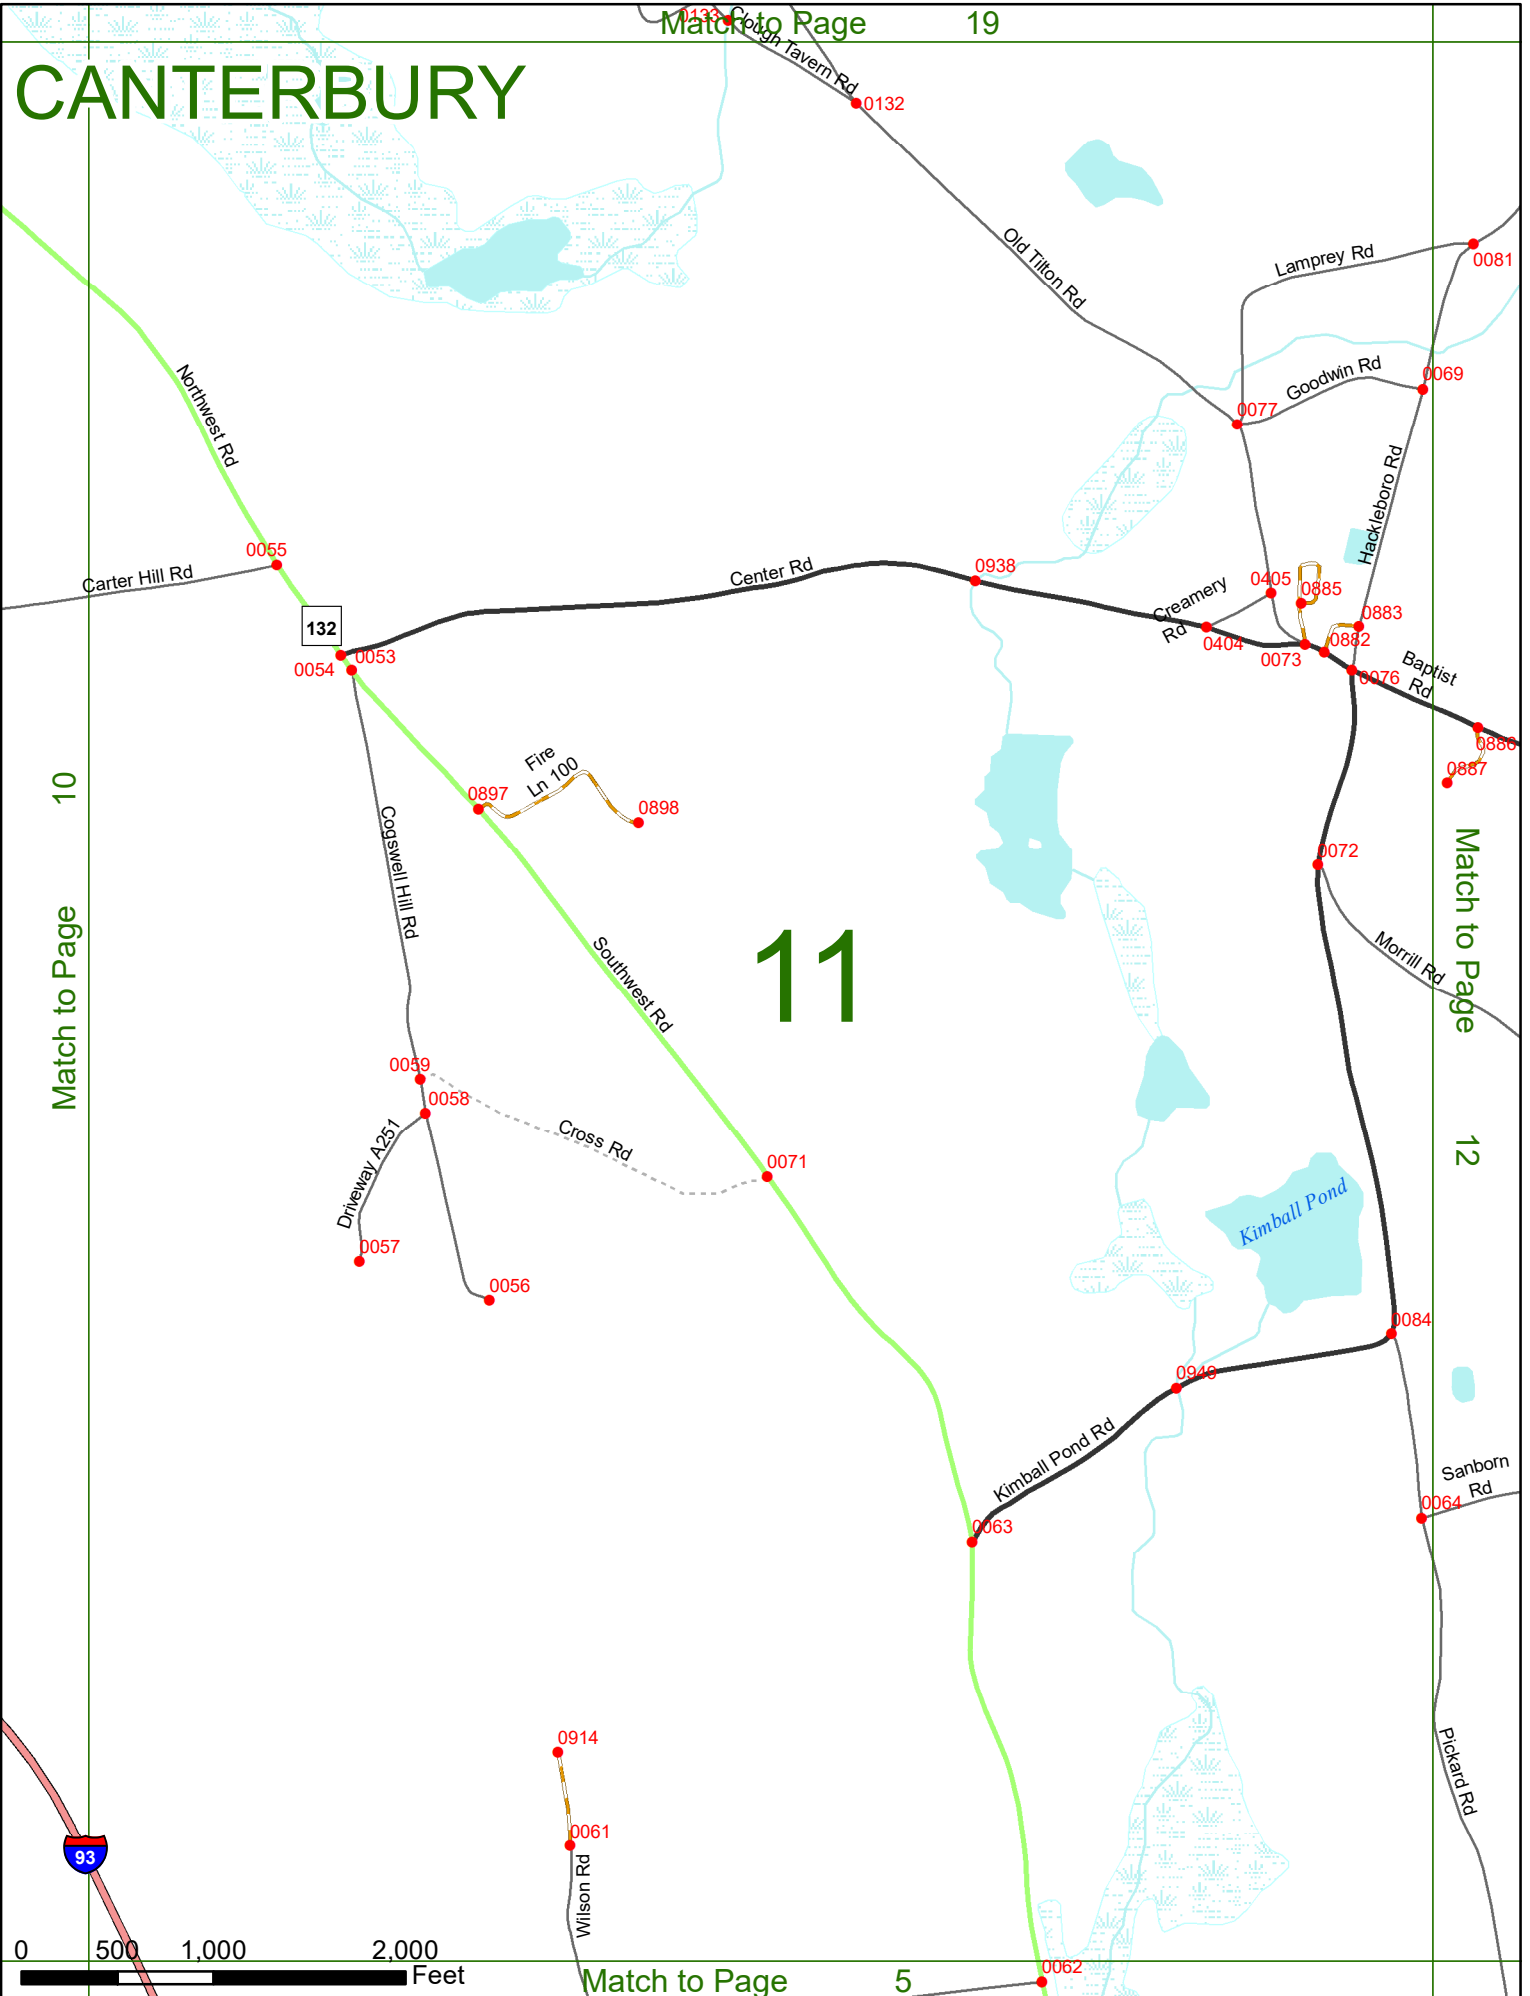

CANTERBURY

Match to Page 19

Match to Page 10

Match to Page 12

11

Match to Page 5