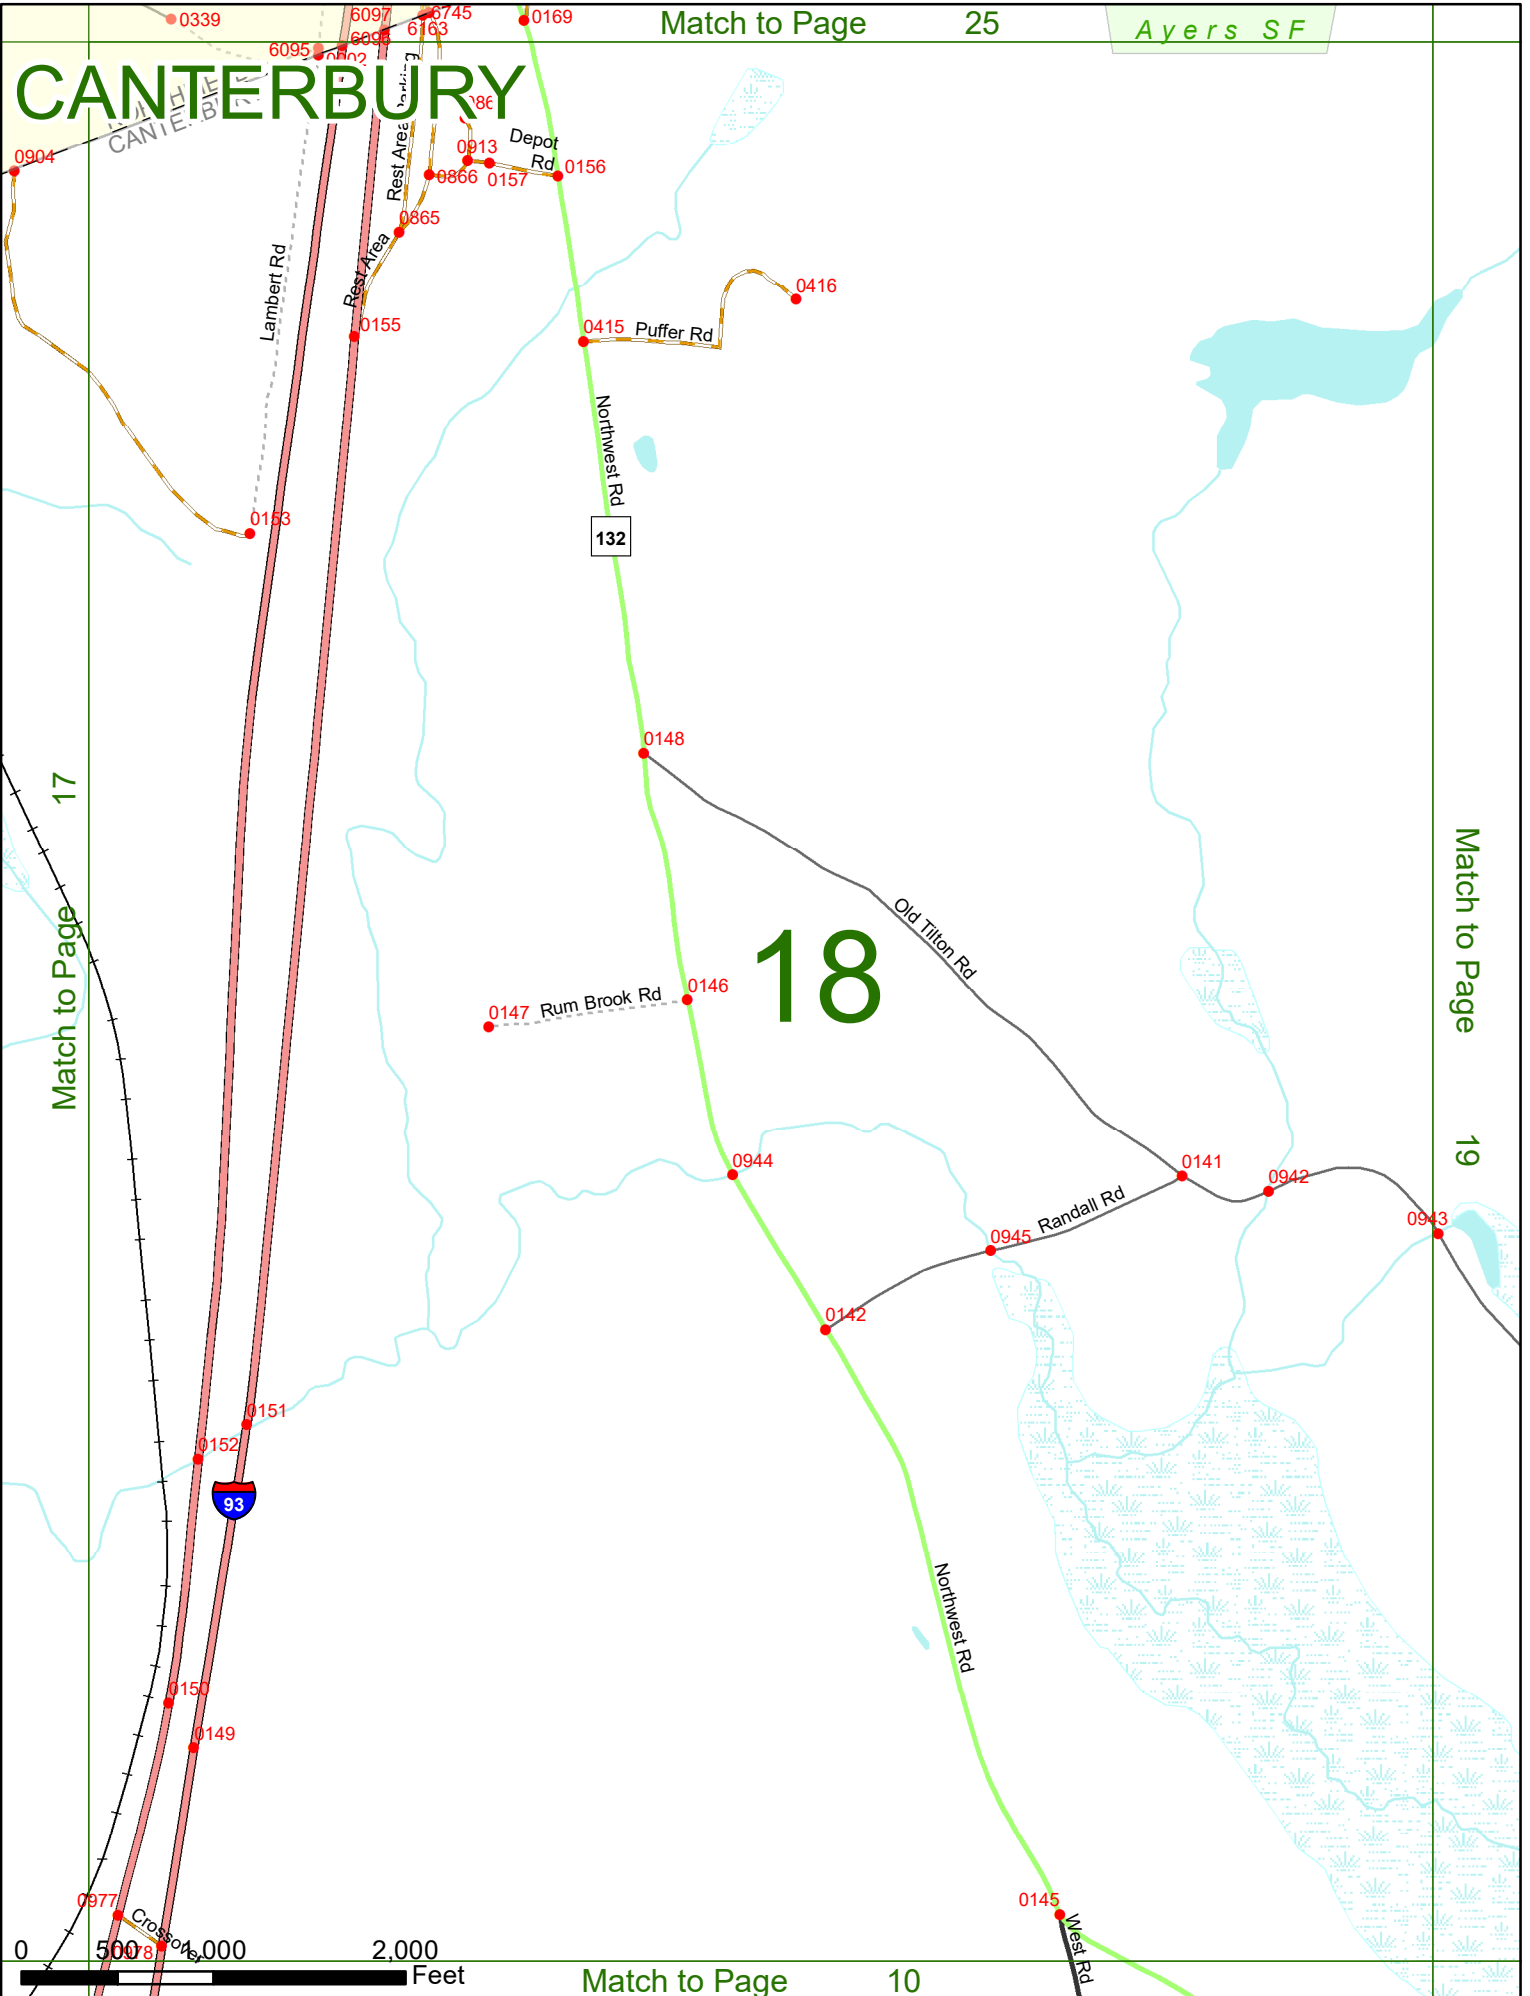

CANTERBURY