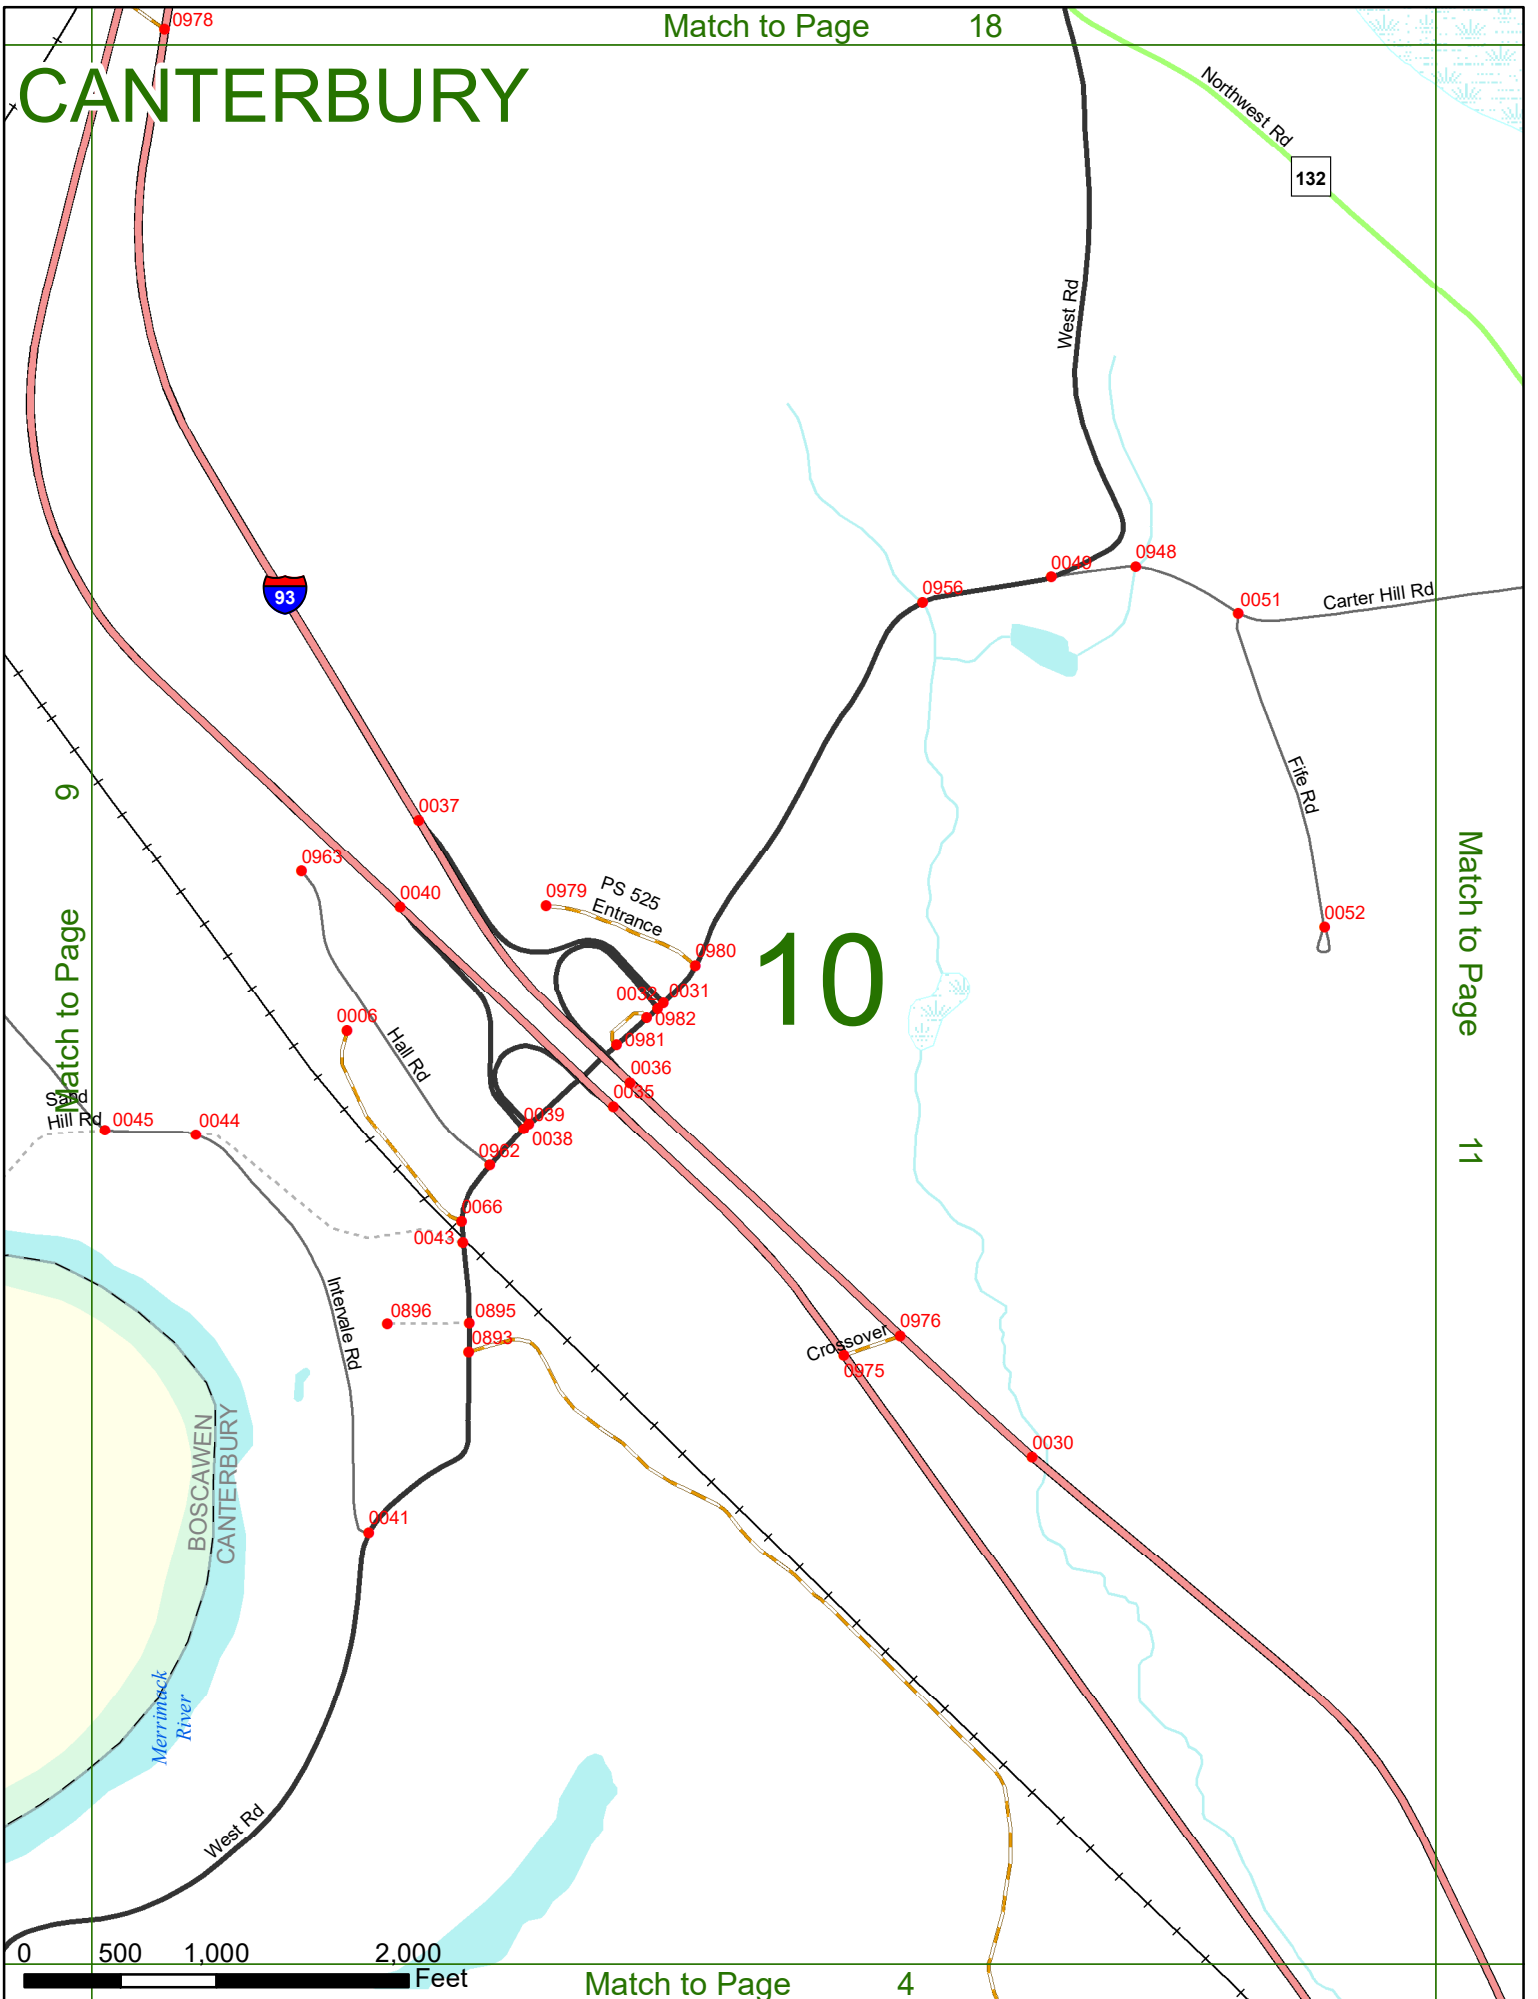

CANTERBURY

Match to Page 9

Match to Page 11