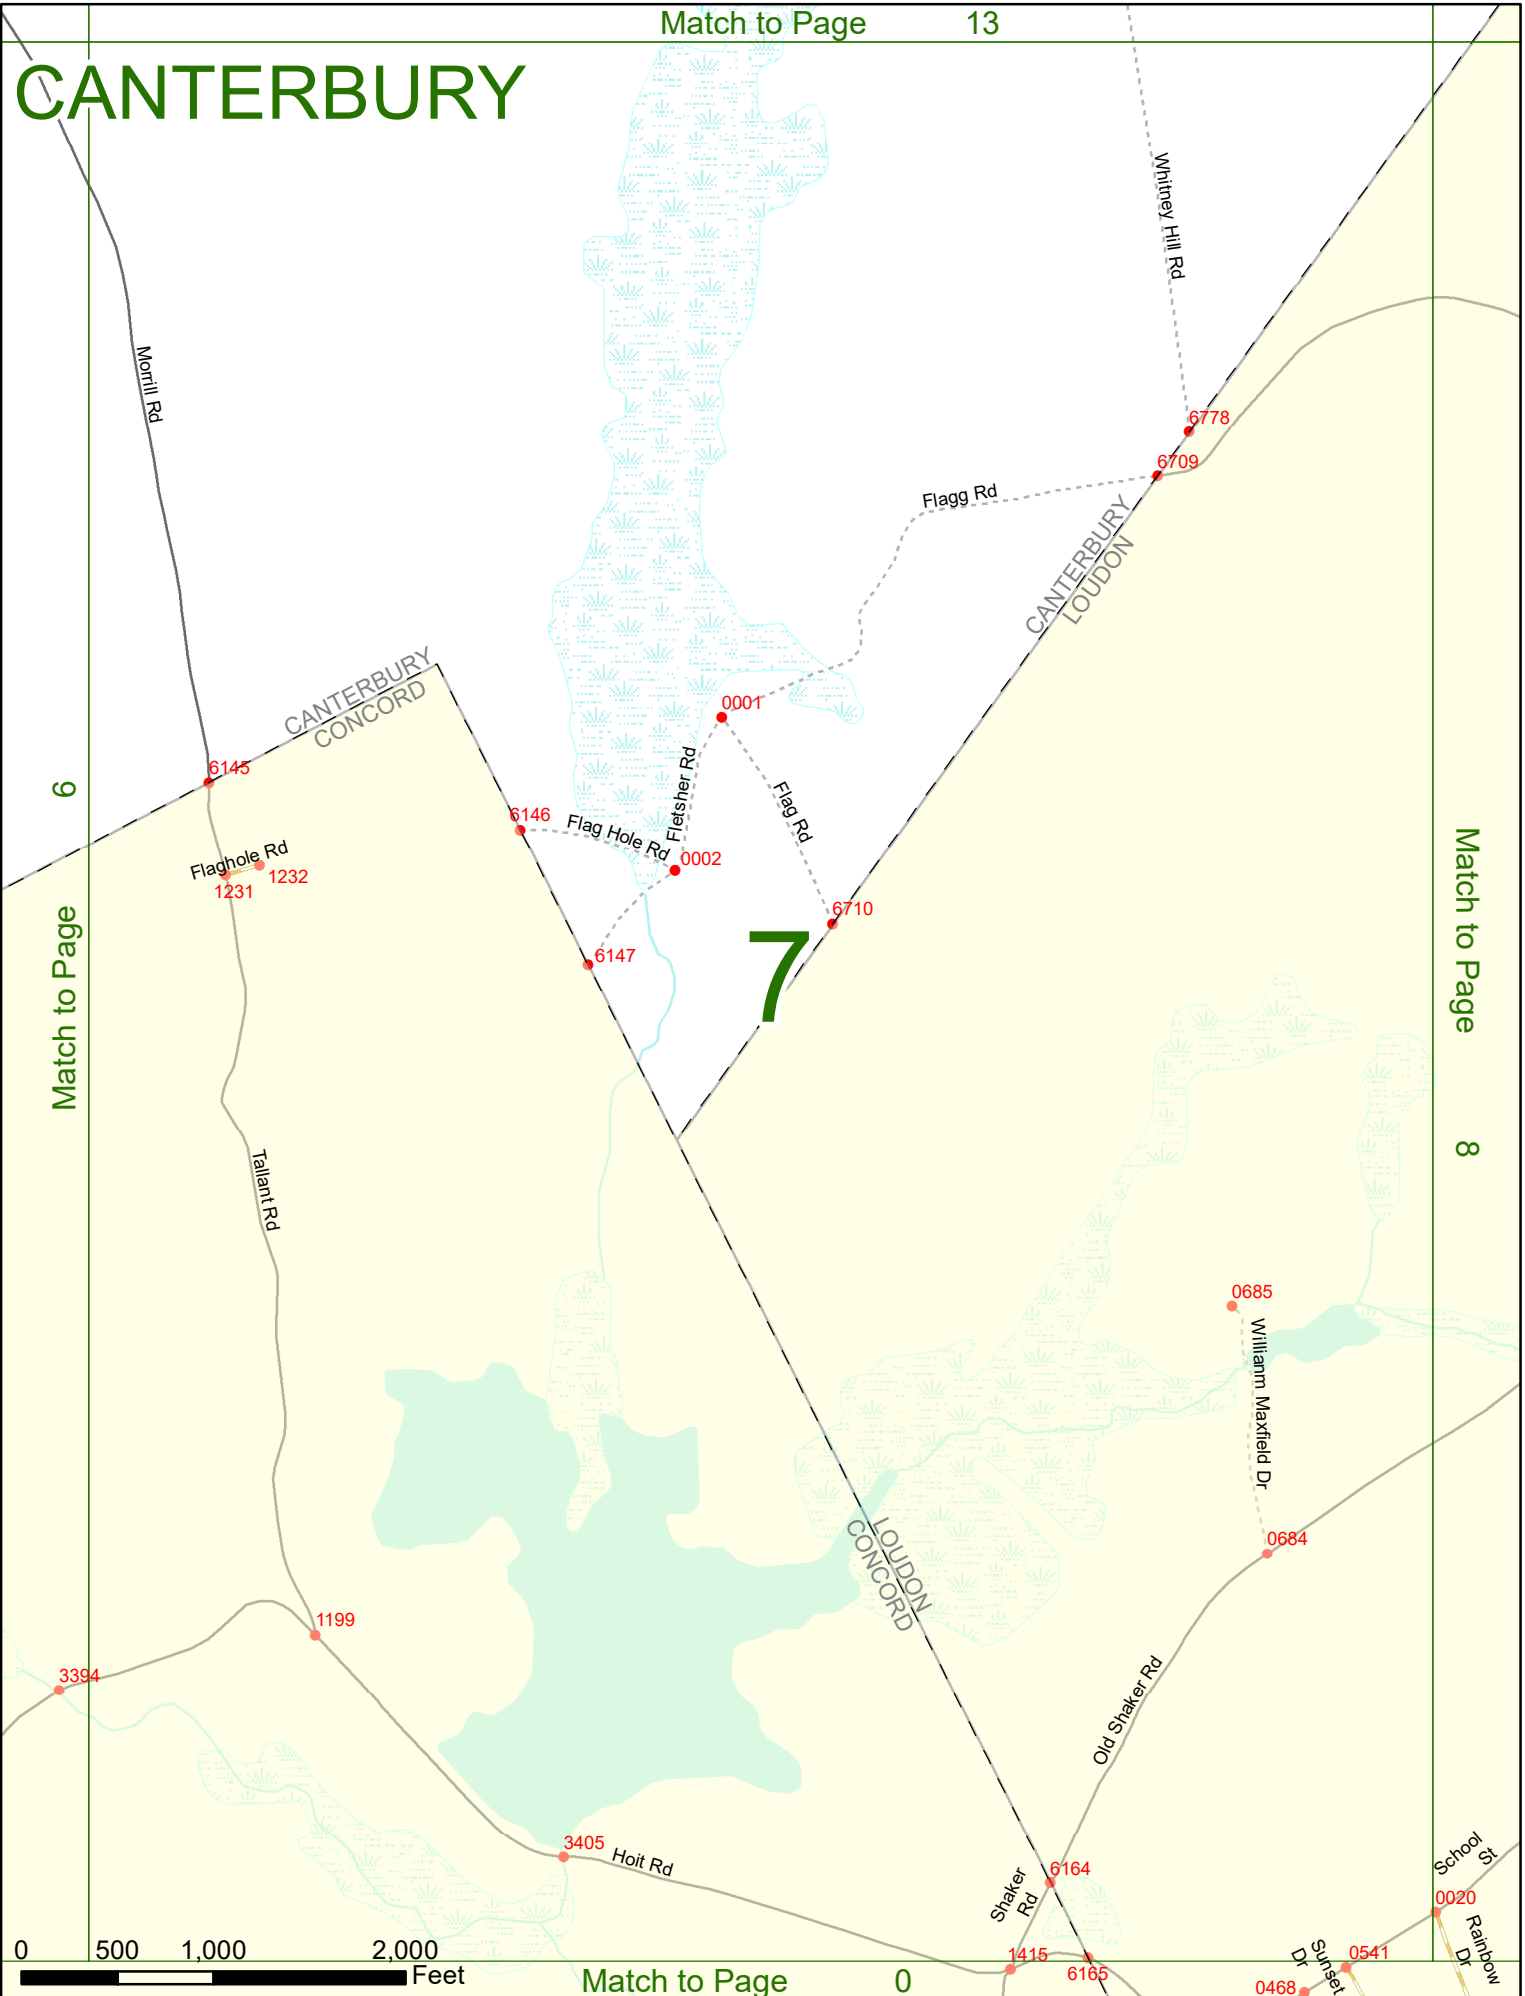

CANTERBURY

6

Match to Page

Match to Page

8

7