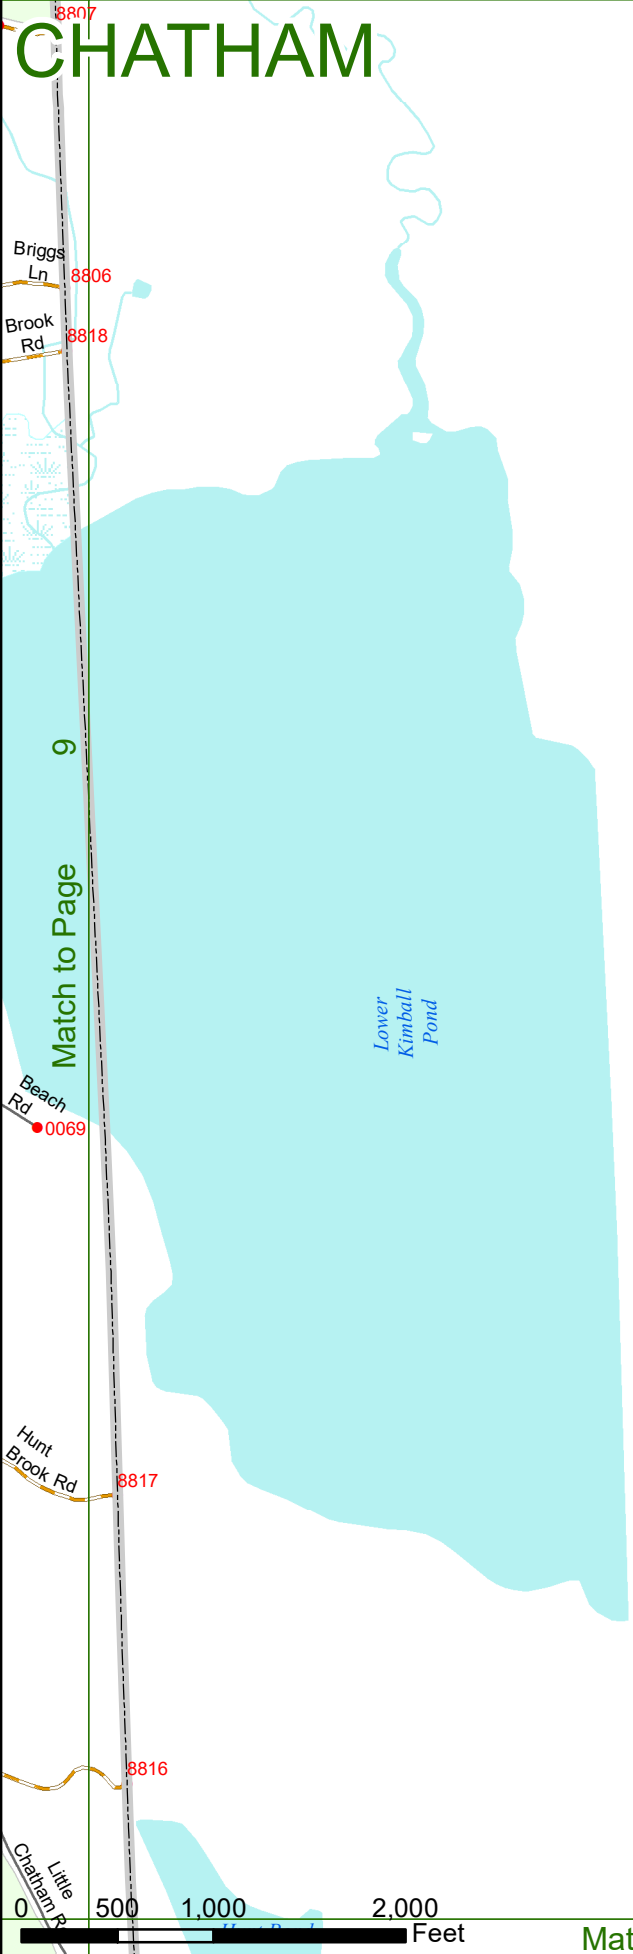

CHATHAM

Match to Page 9

10

M A I N E

Match to Page 0