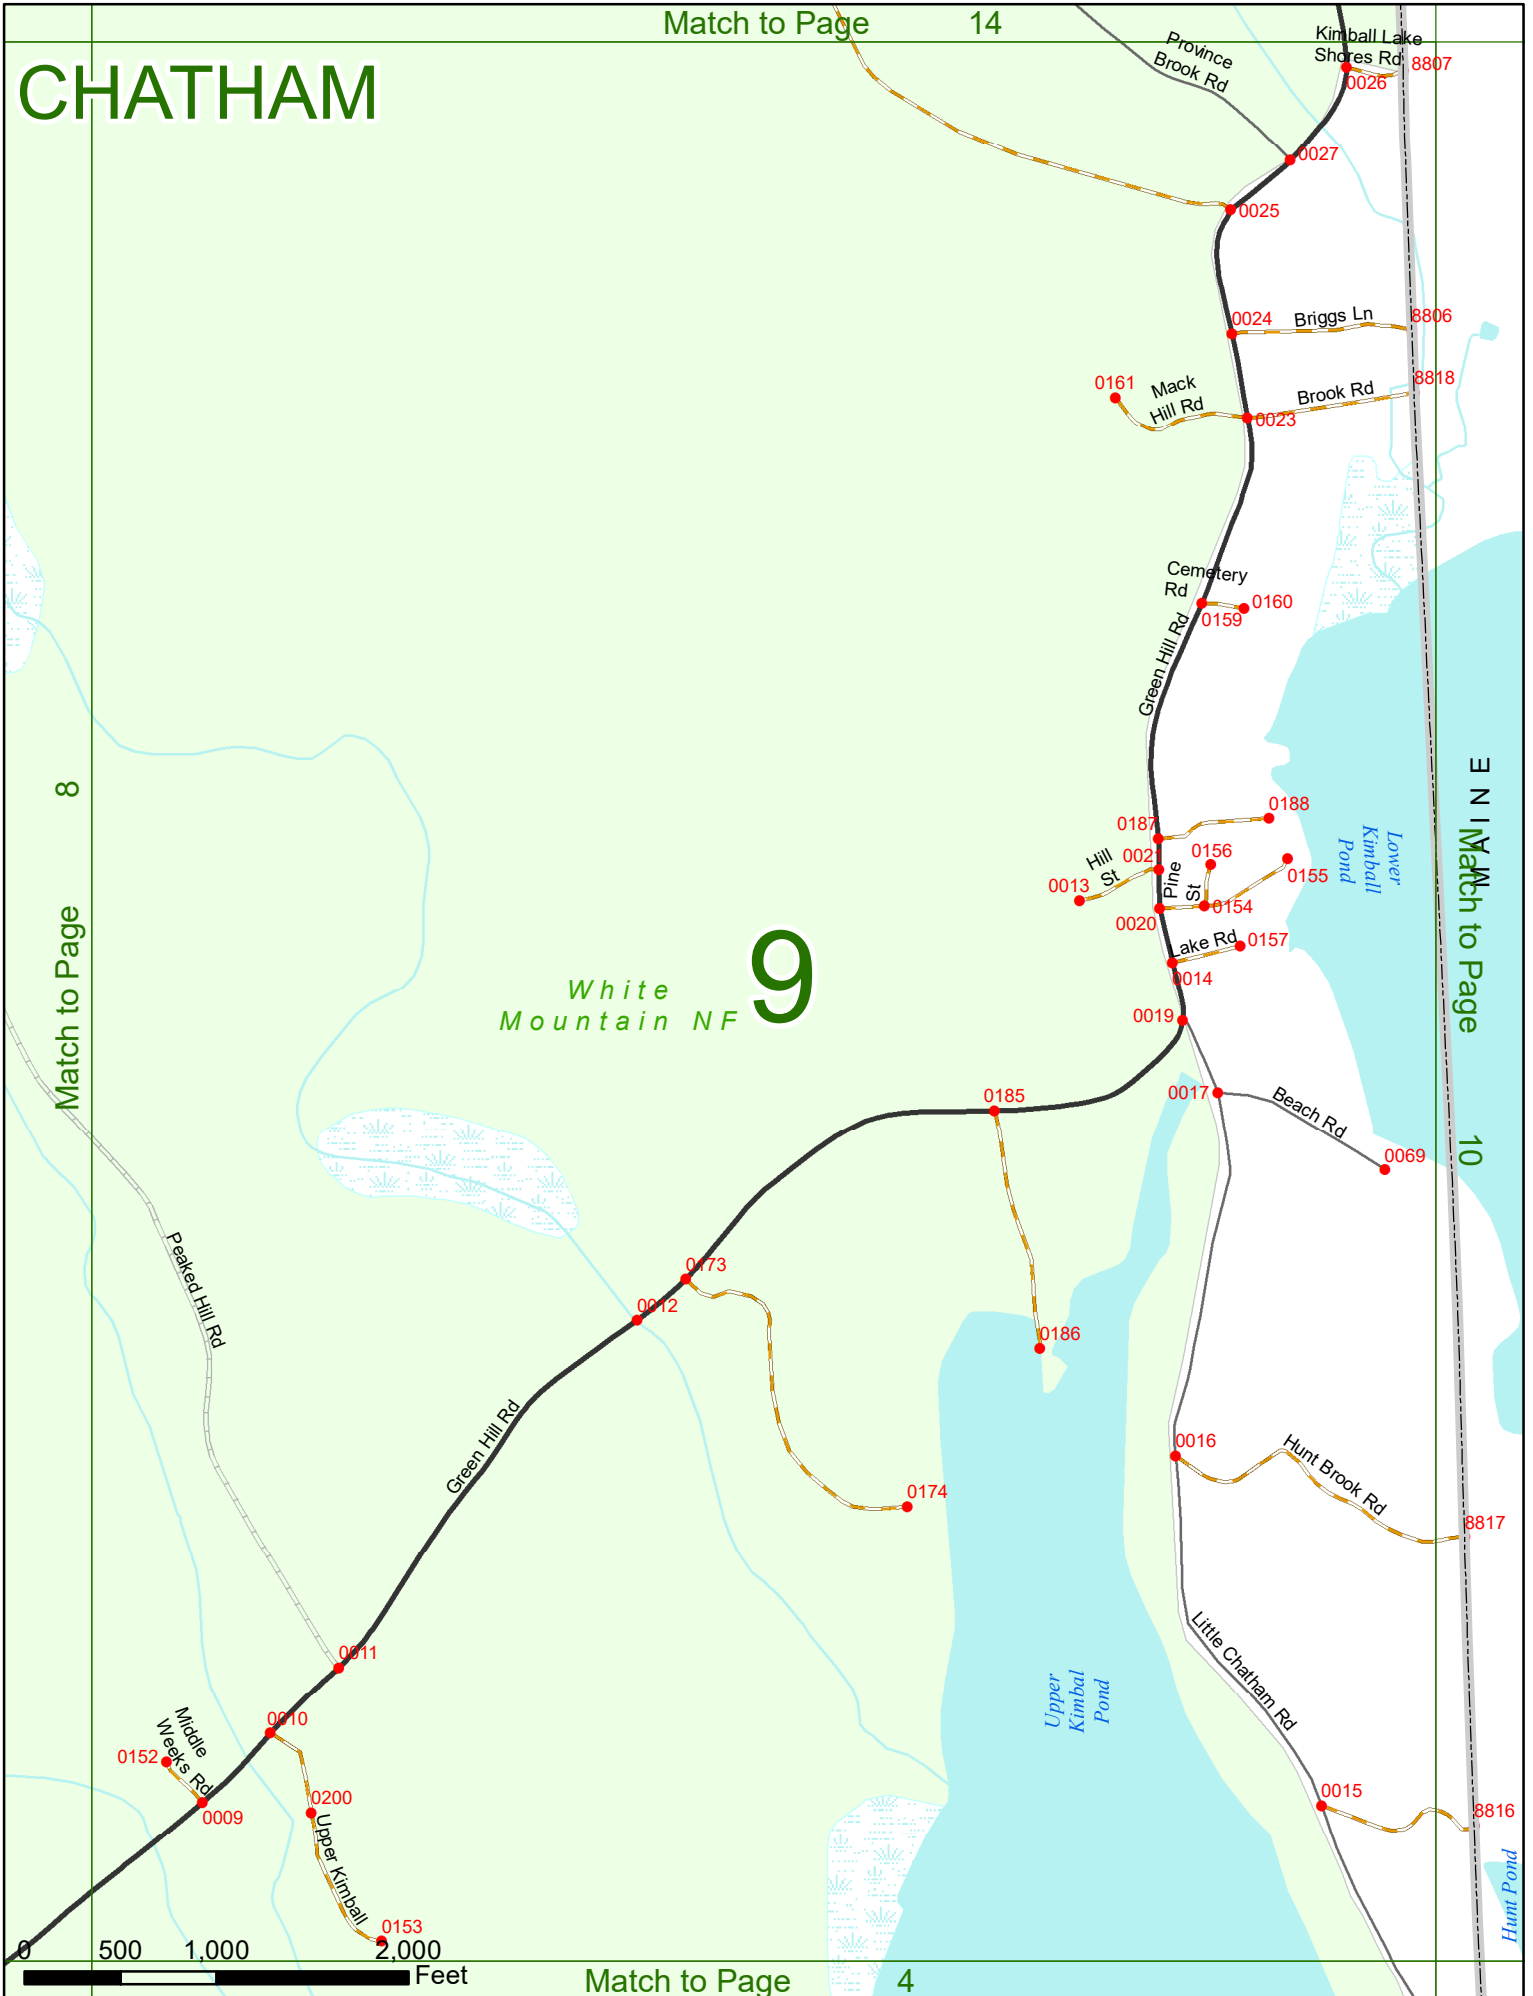

CHATHAM

White Mountain NF **9**