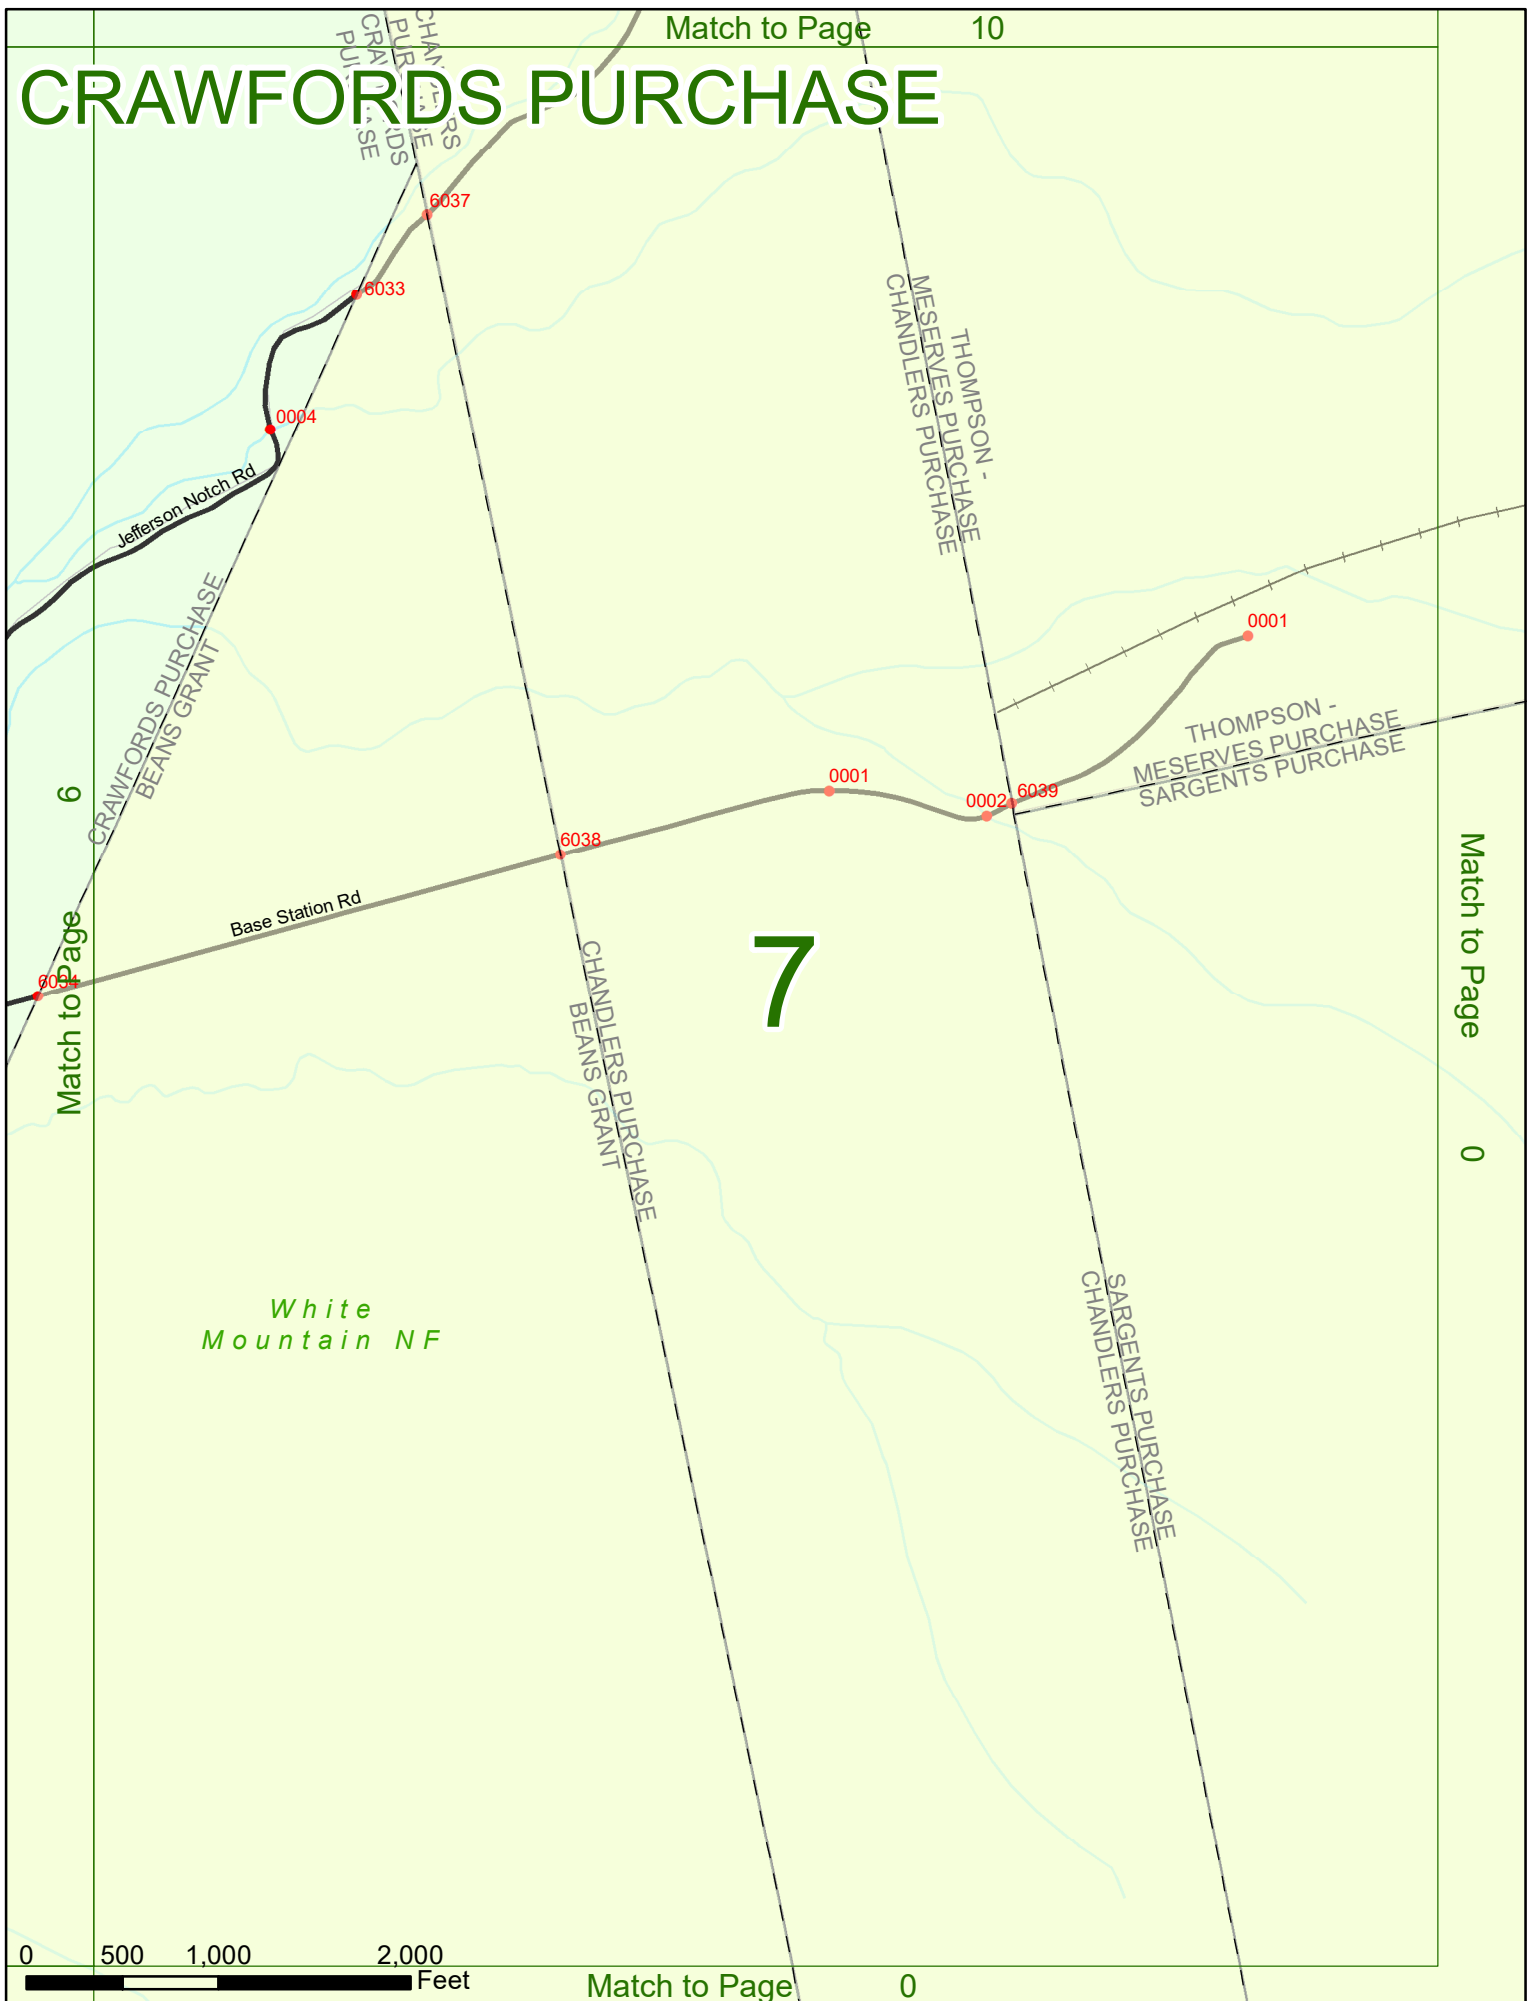

CRAWFORDS PURCHASE

6

Match to Page

7

Match to Page

0

White Mountain NF