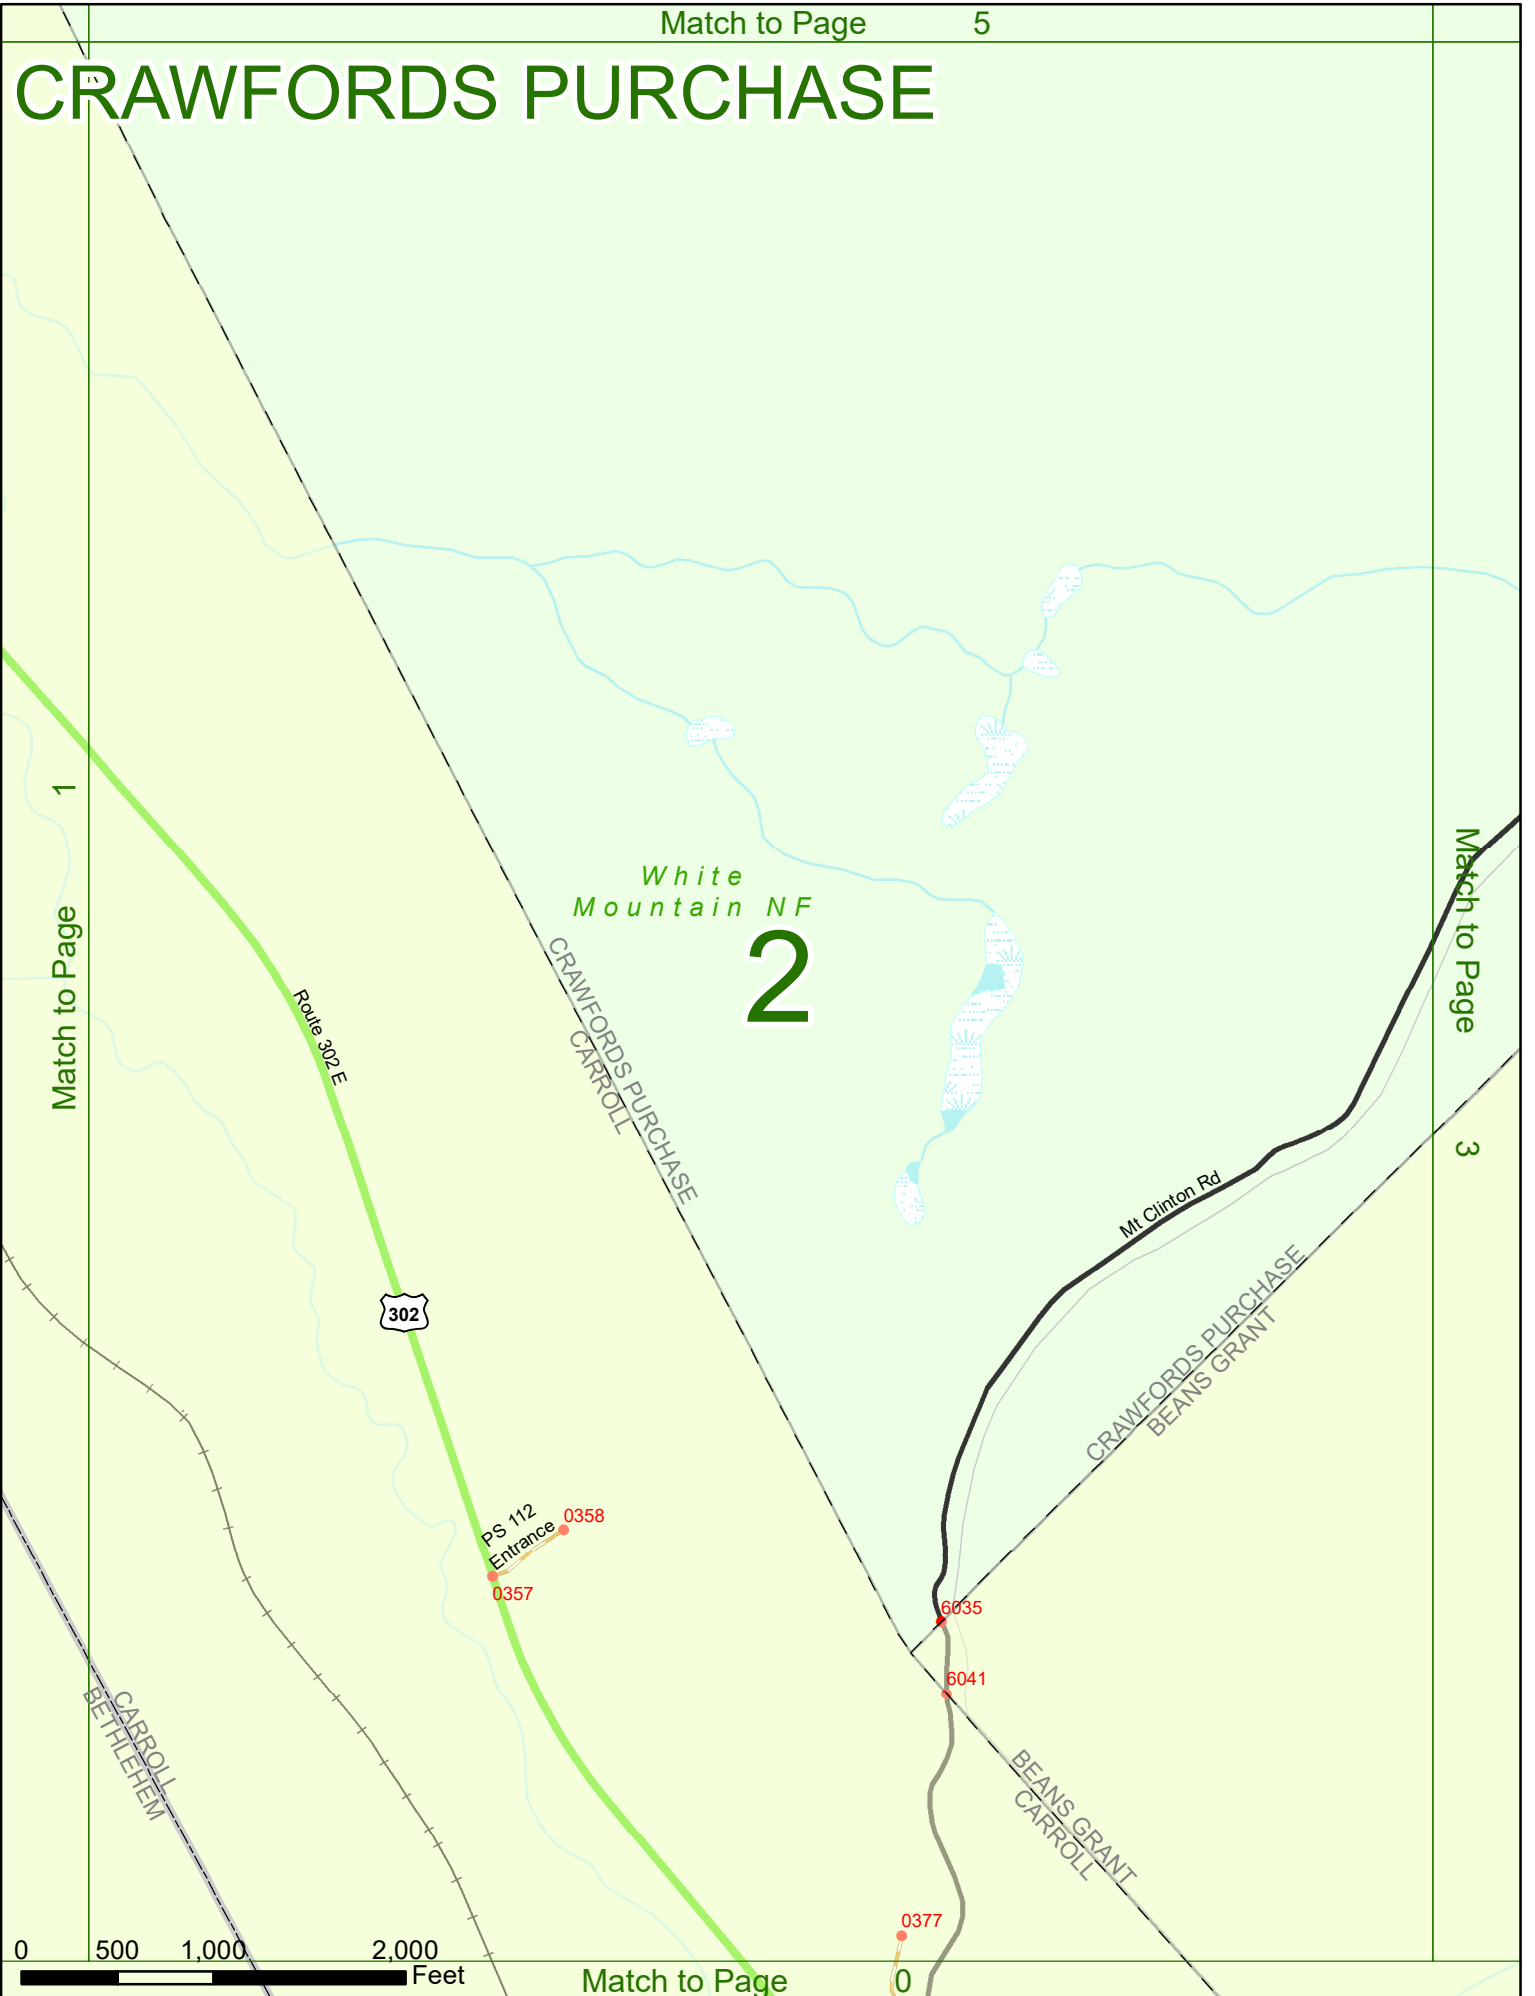

CRAWFORDS PURCHASE