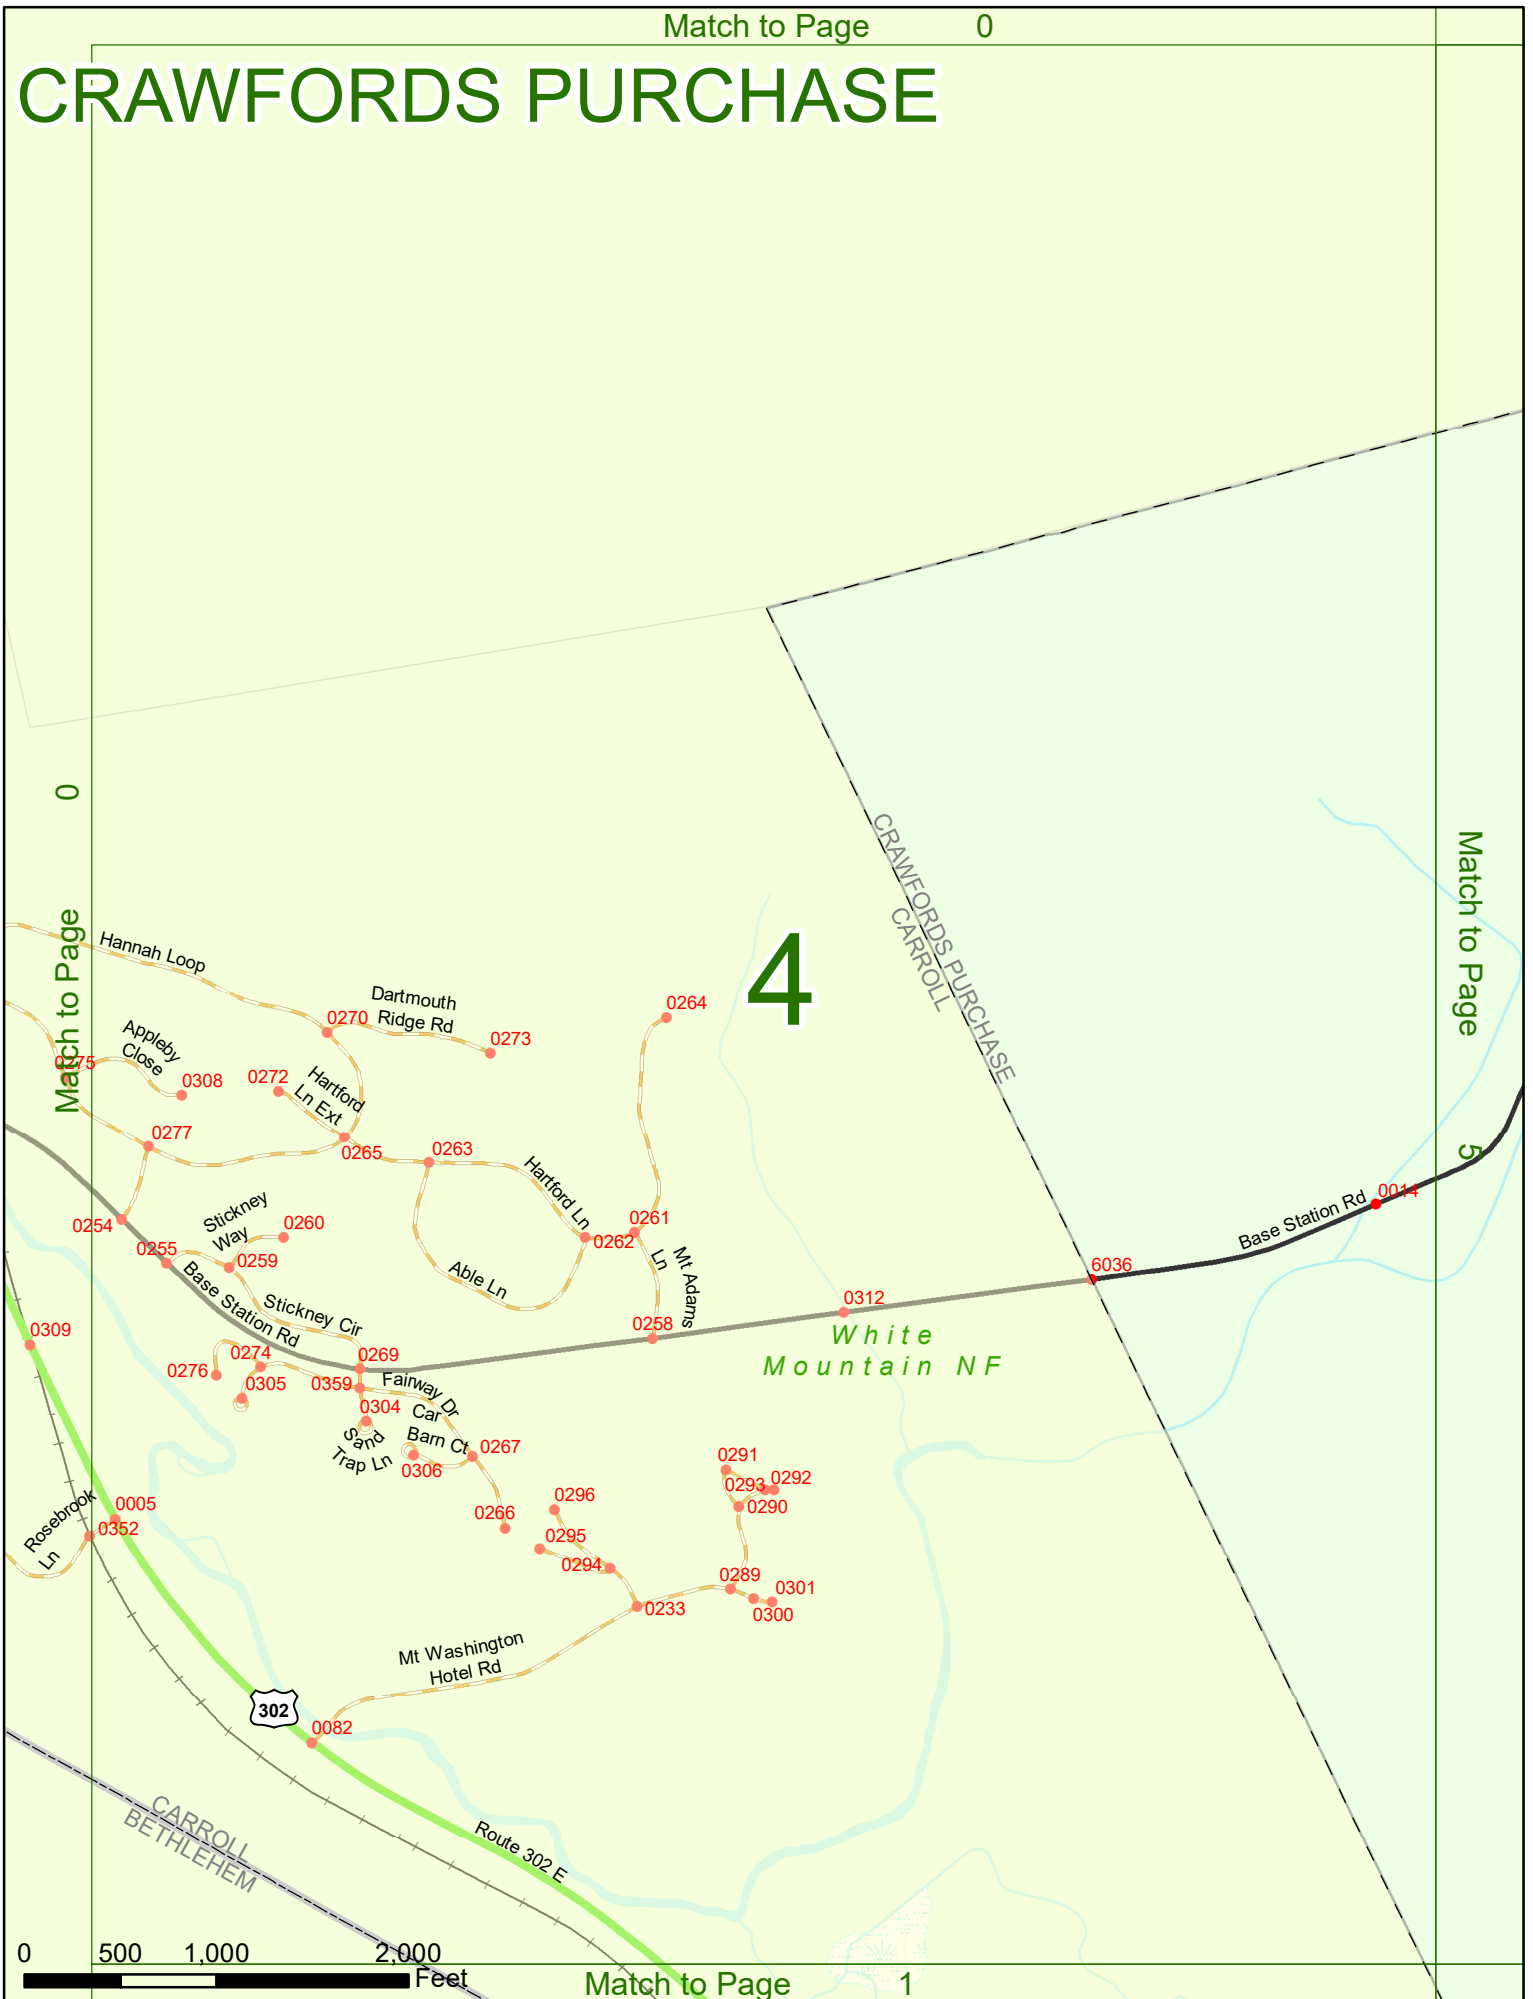

CRAWFORDS PURCHASE