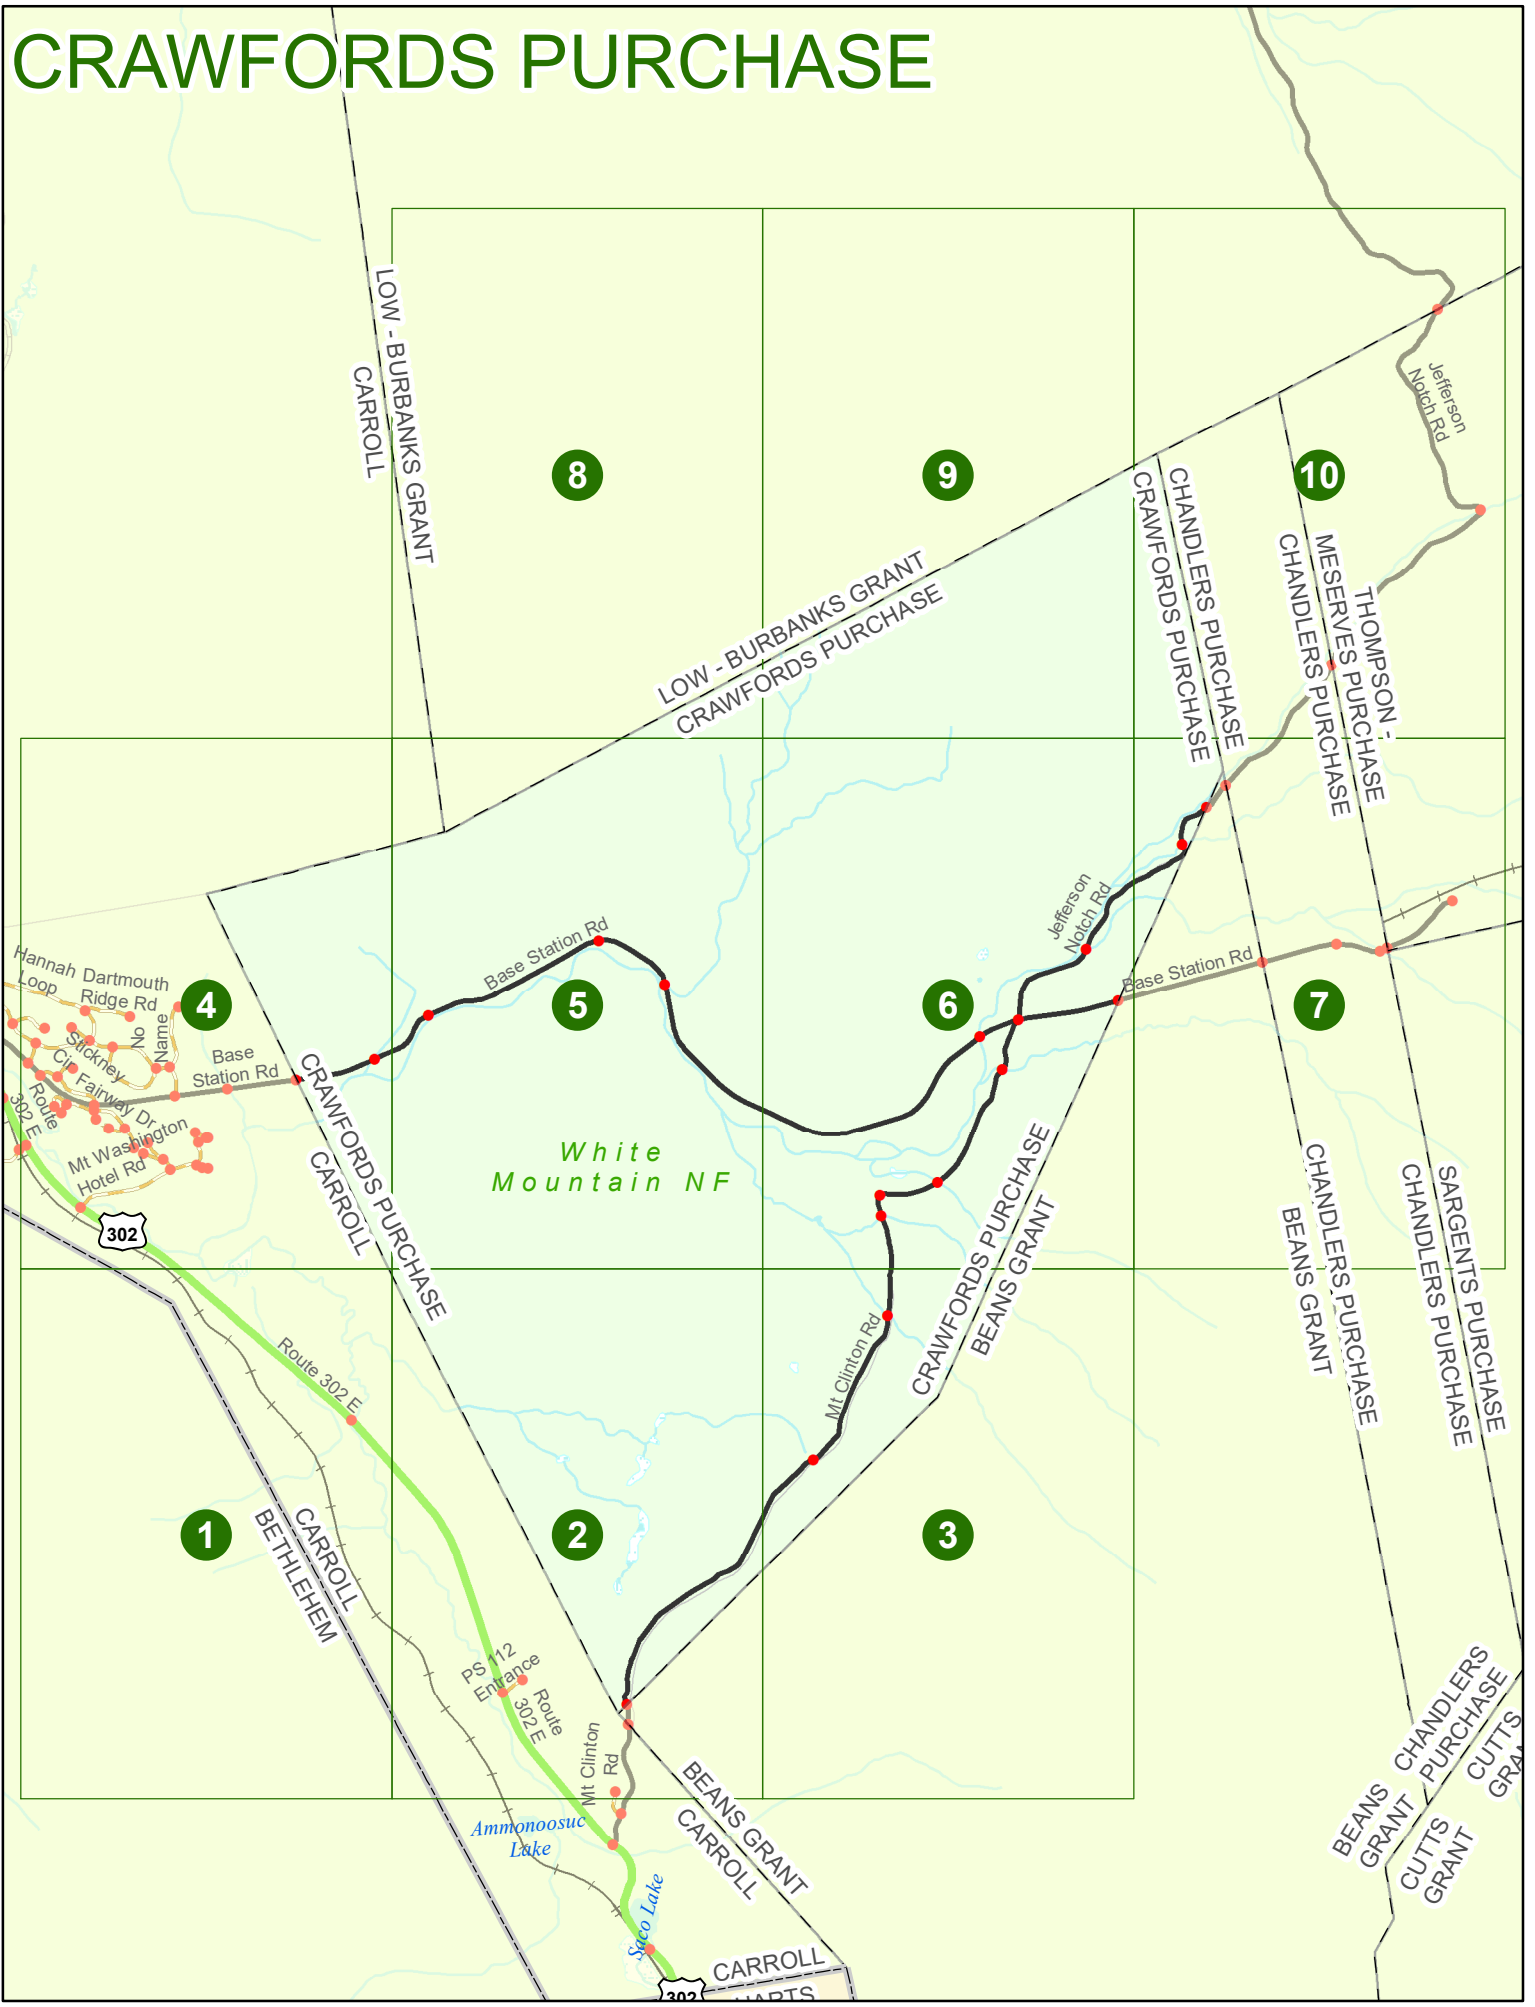

CRAWFORDS PURCHASE