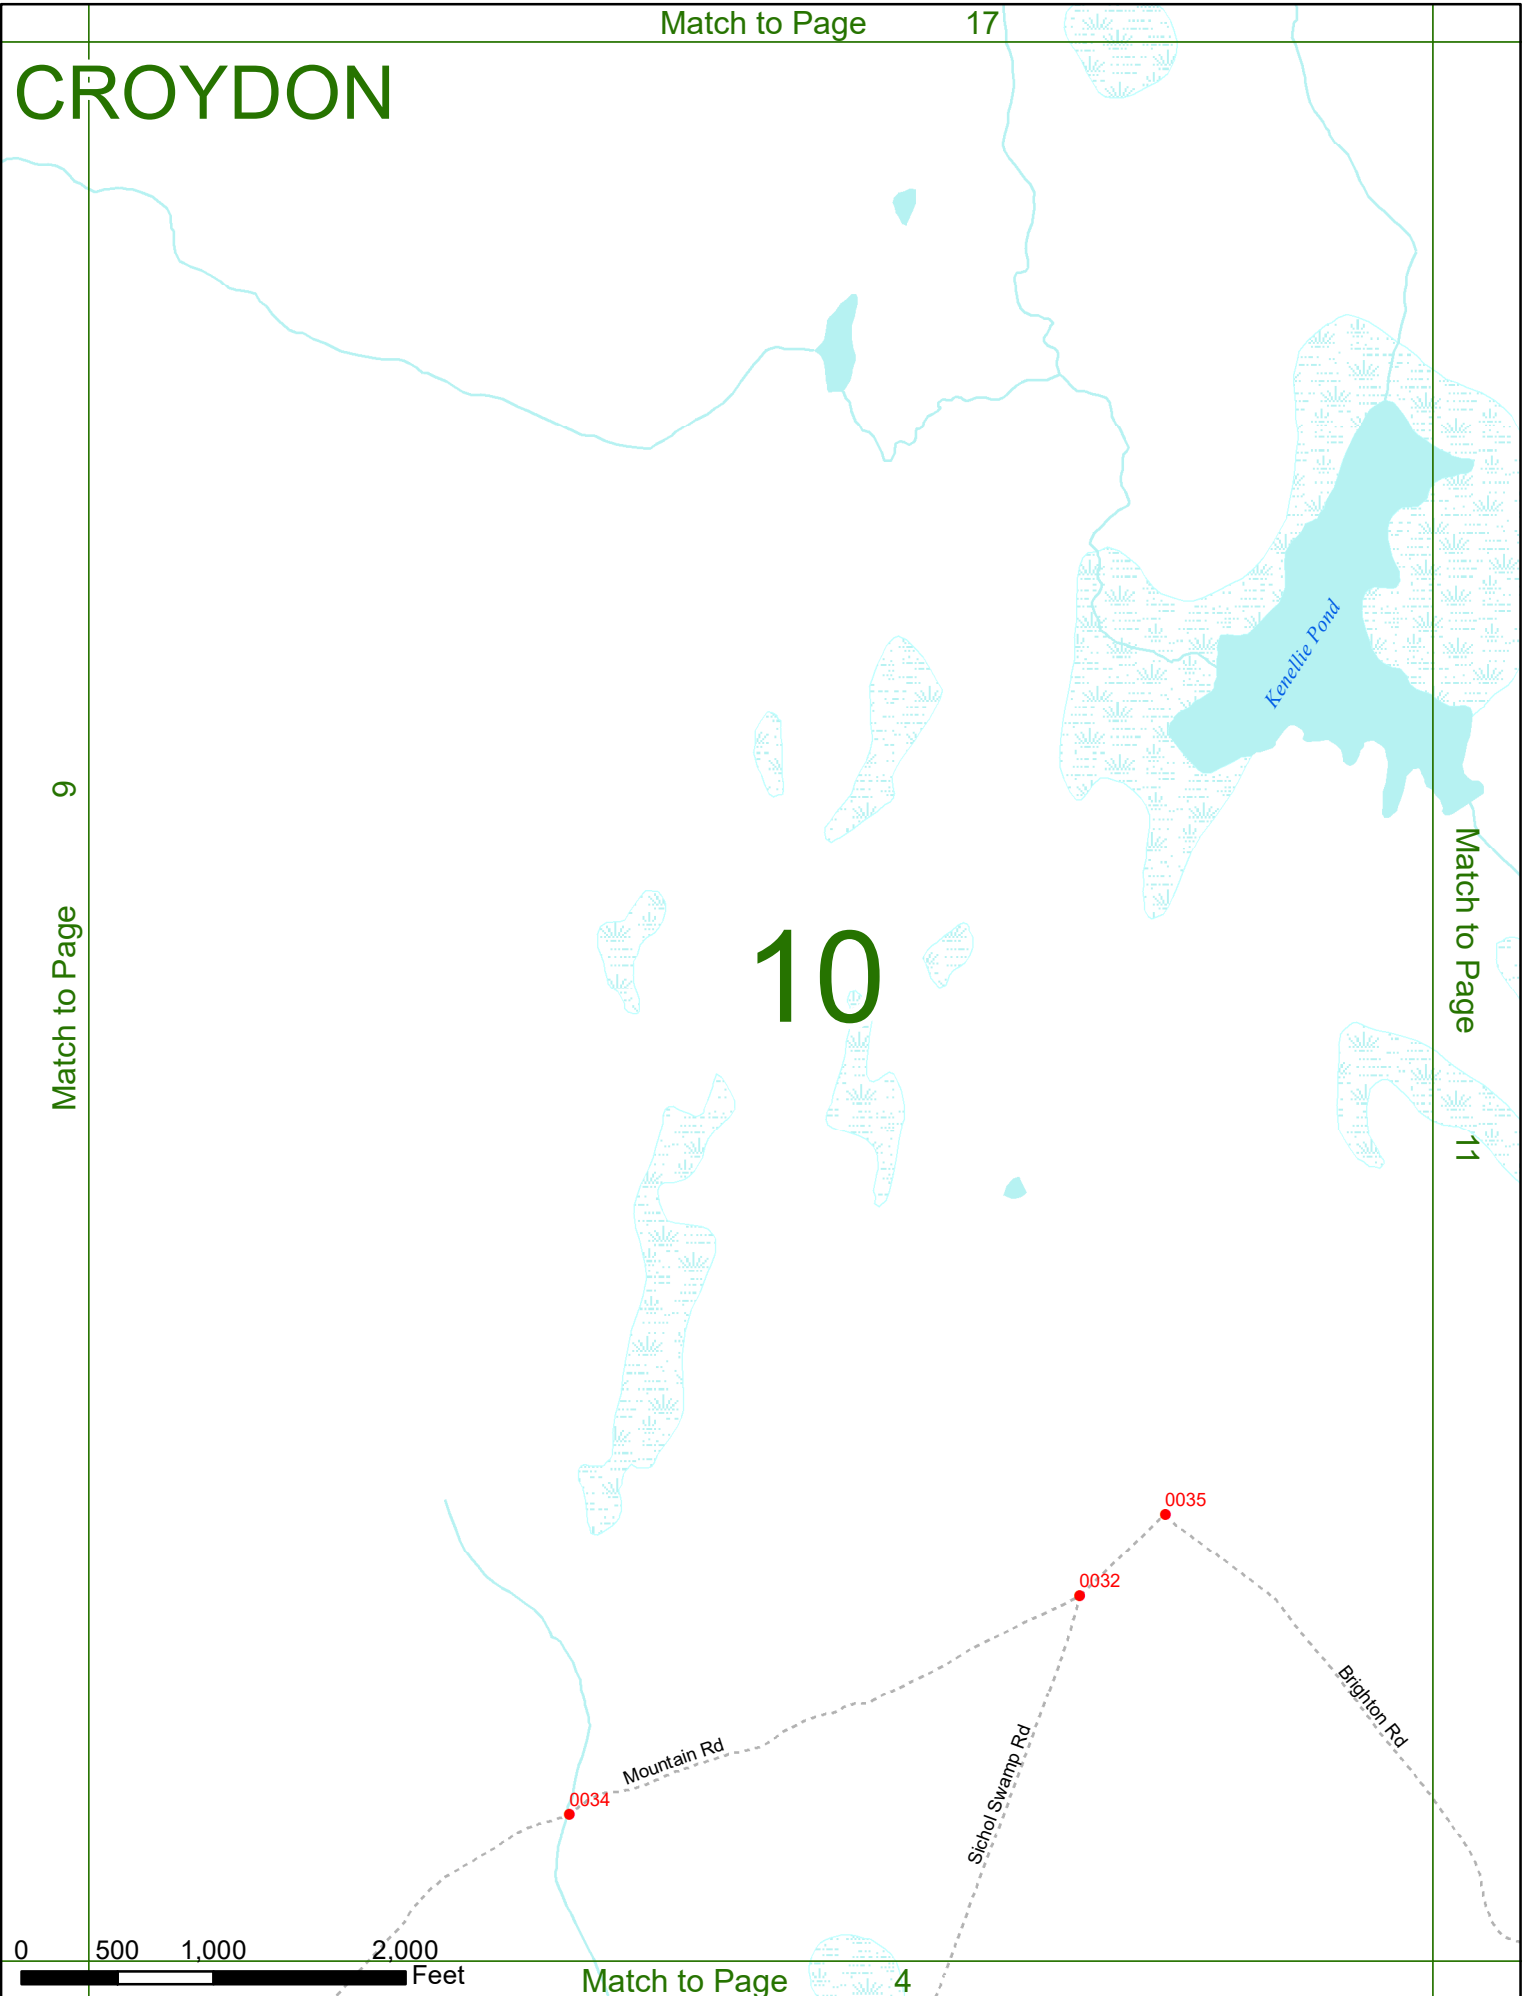

CROYDON

Match to Page
9

Match to Page
11

10