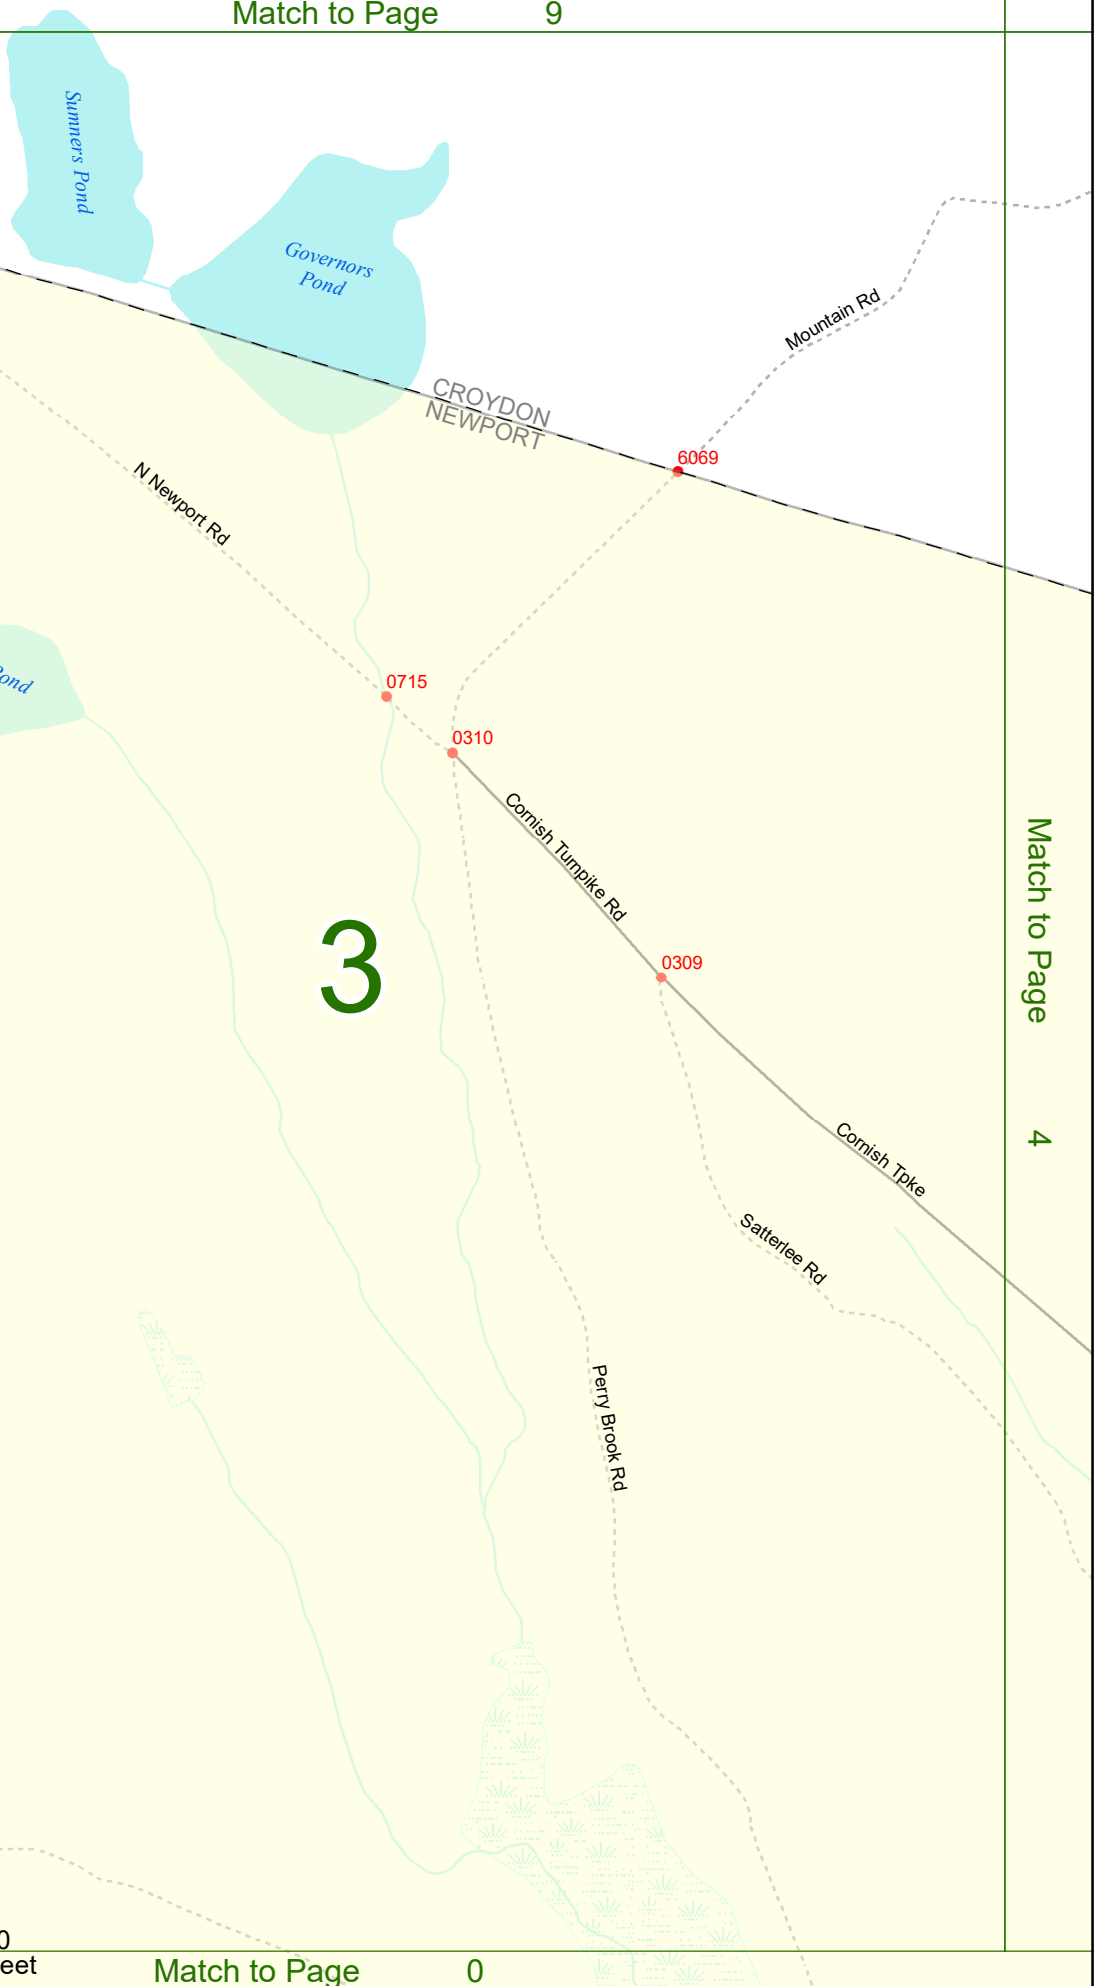

CROYDON

Match to Page 0

Match to Page 4

3