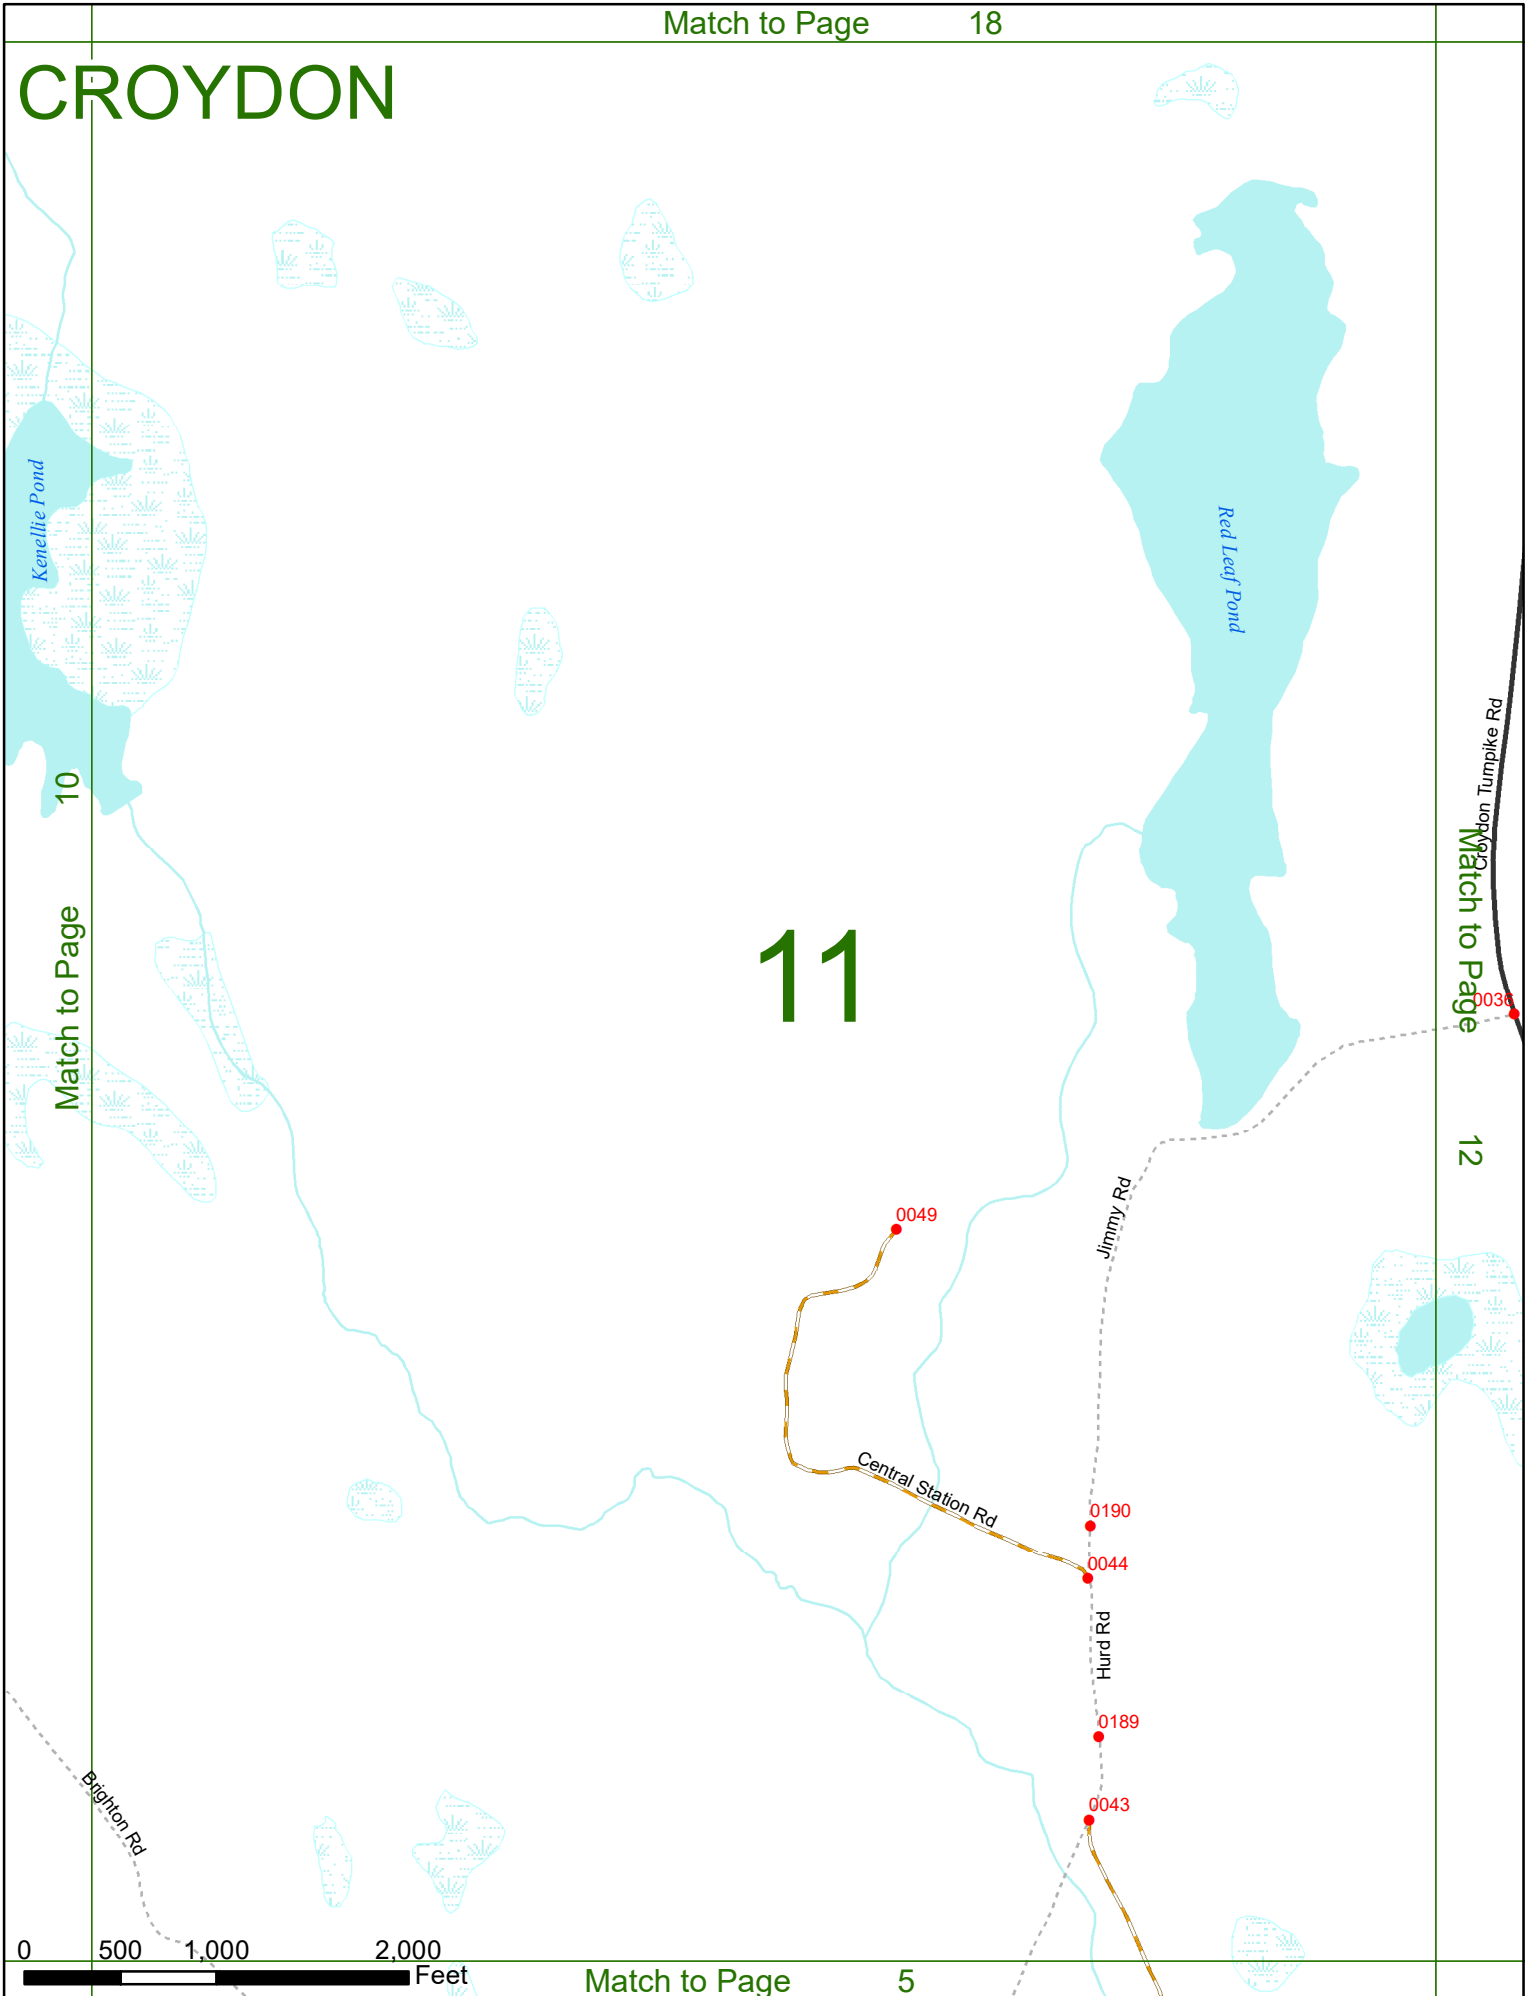

CROYDON

0 500 1,000 2,000 Feet