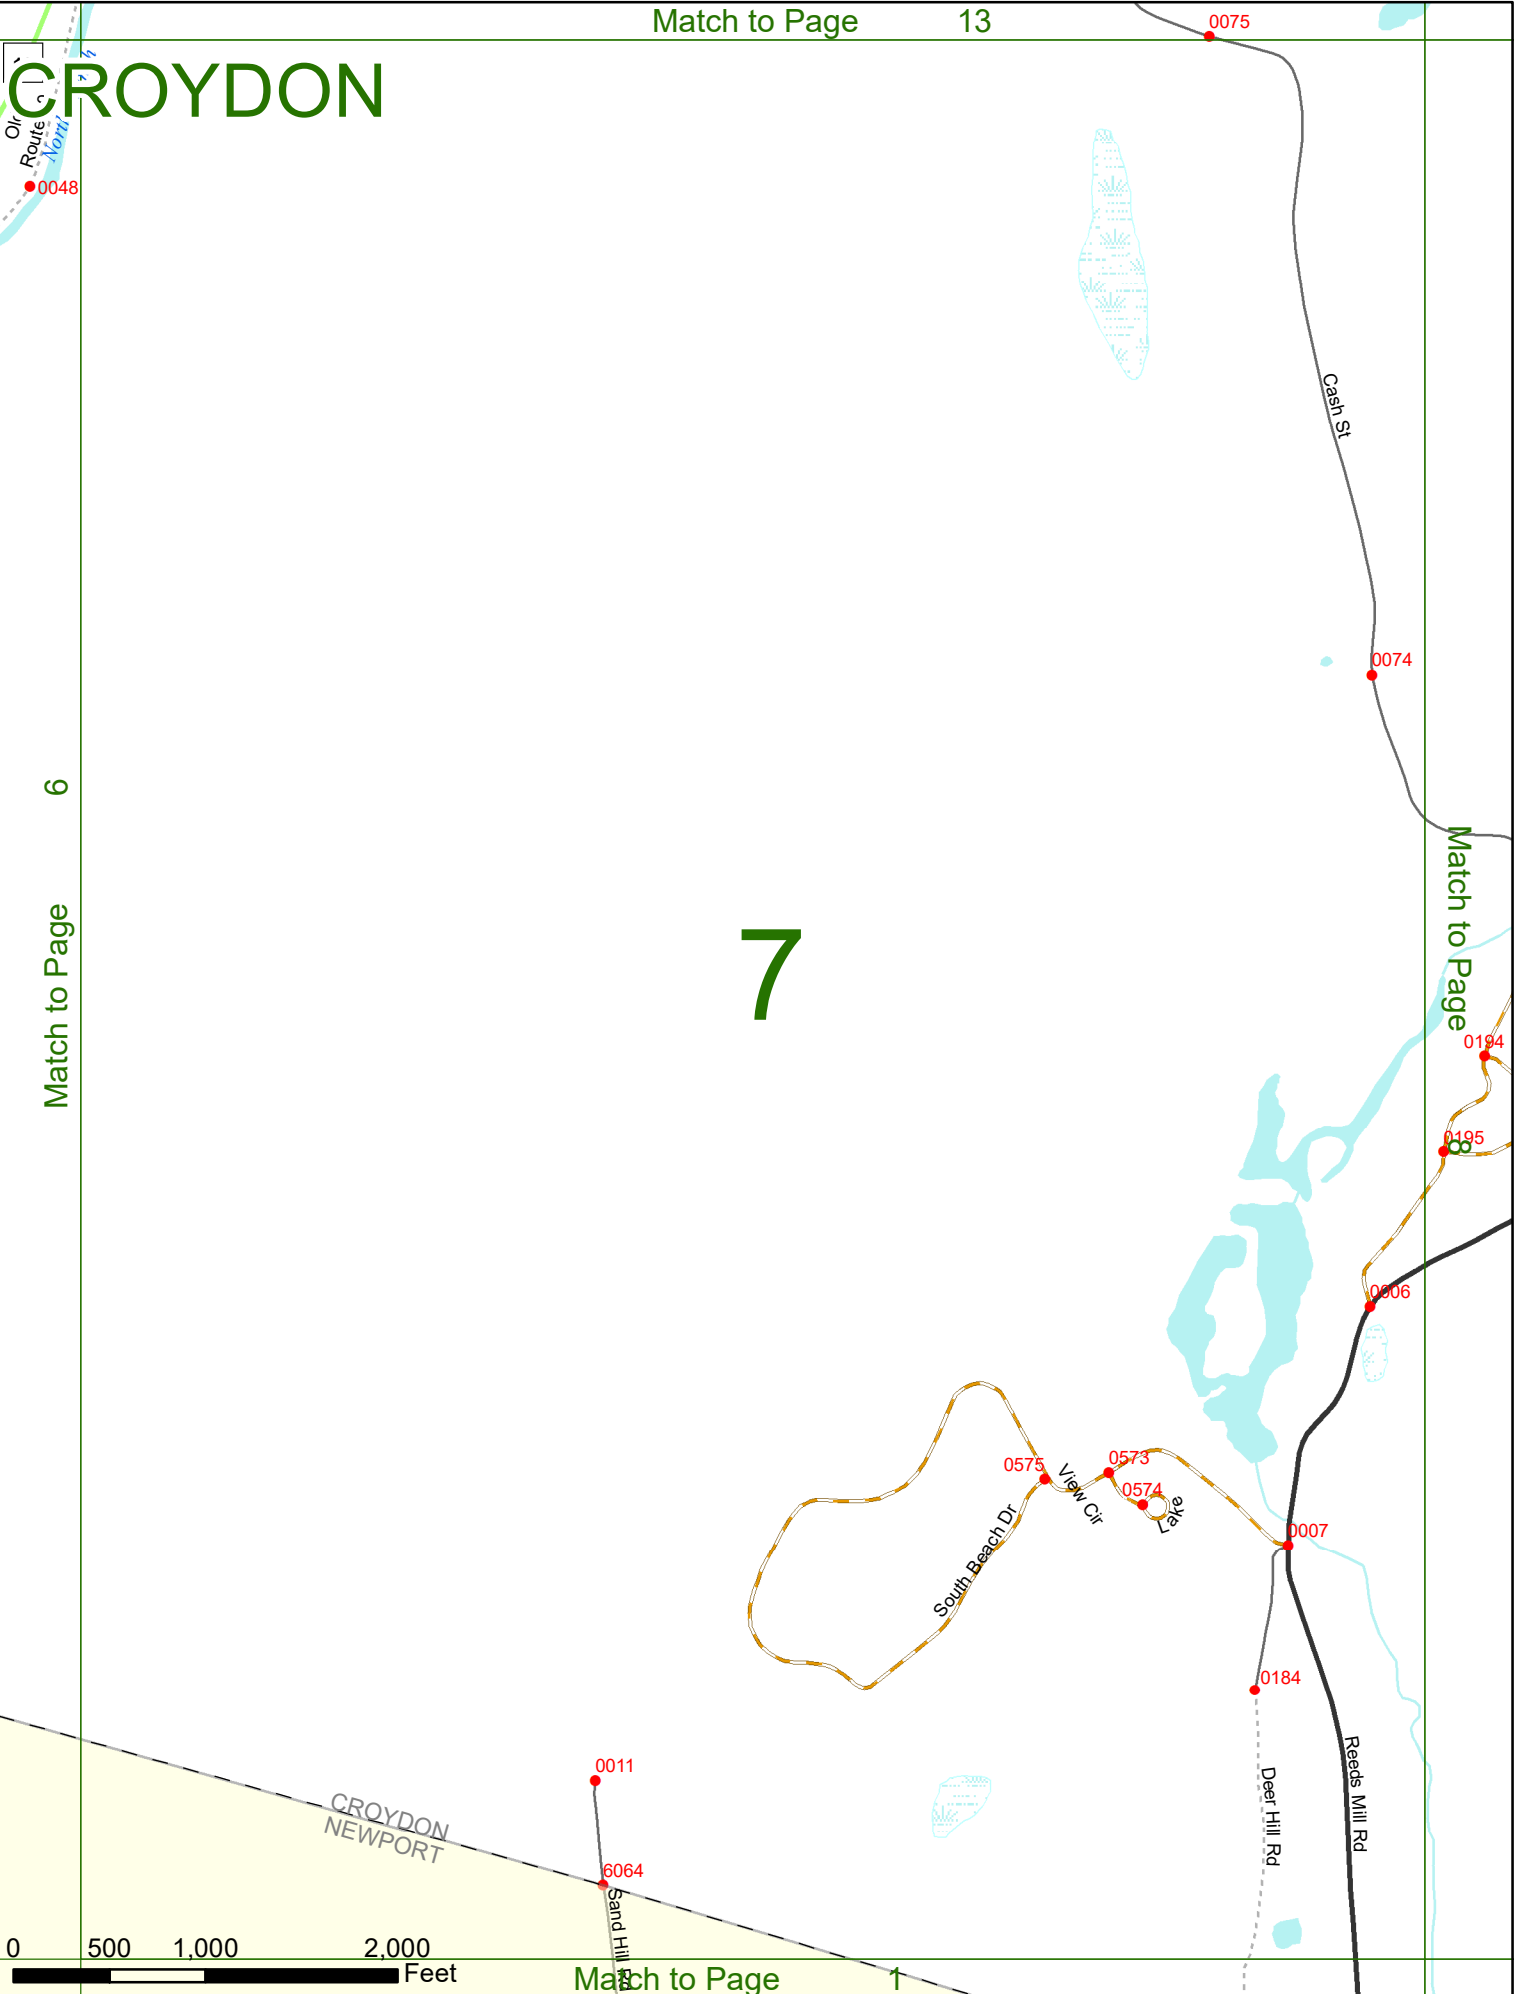

CROYDON

Match to Page 6

7

Match to Page 8