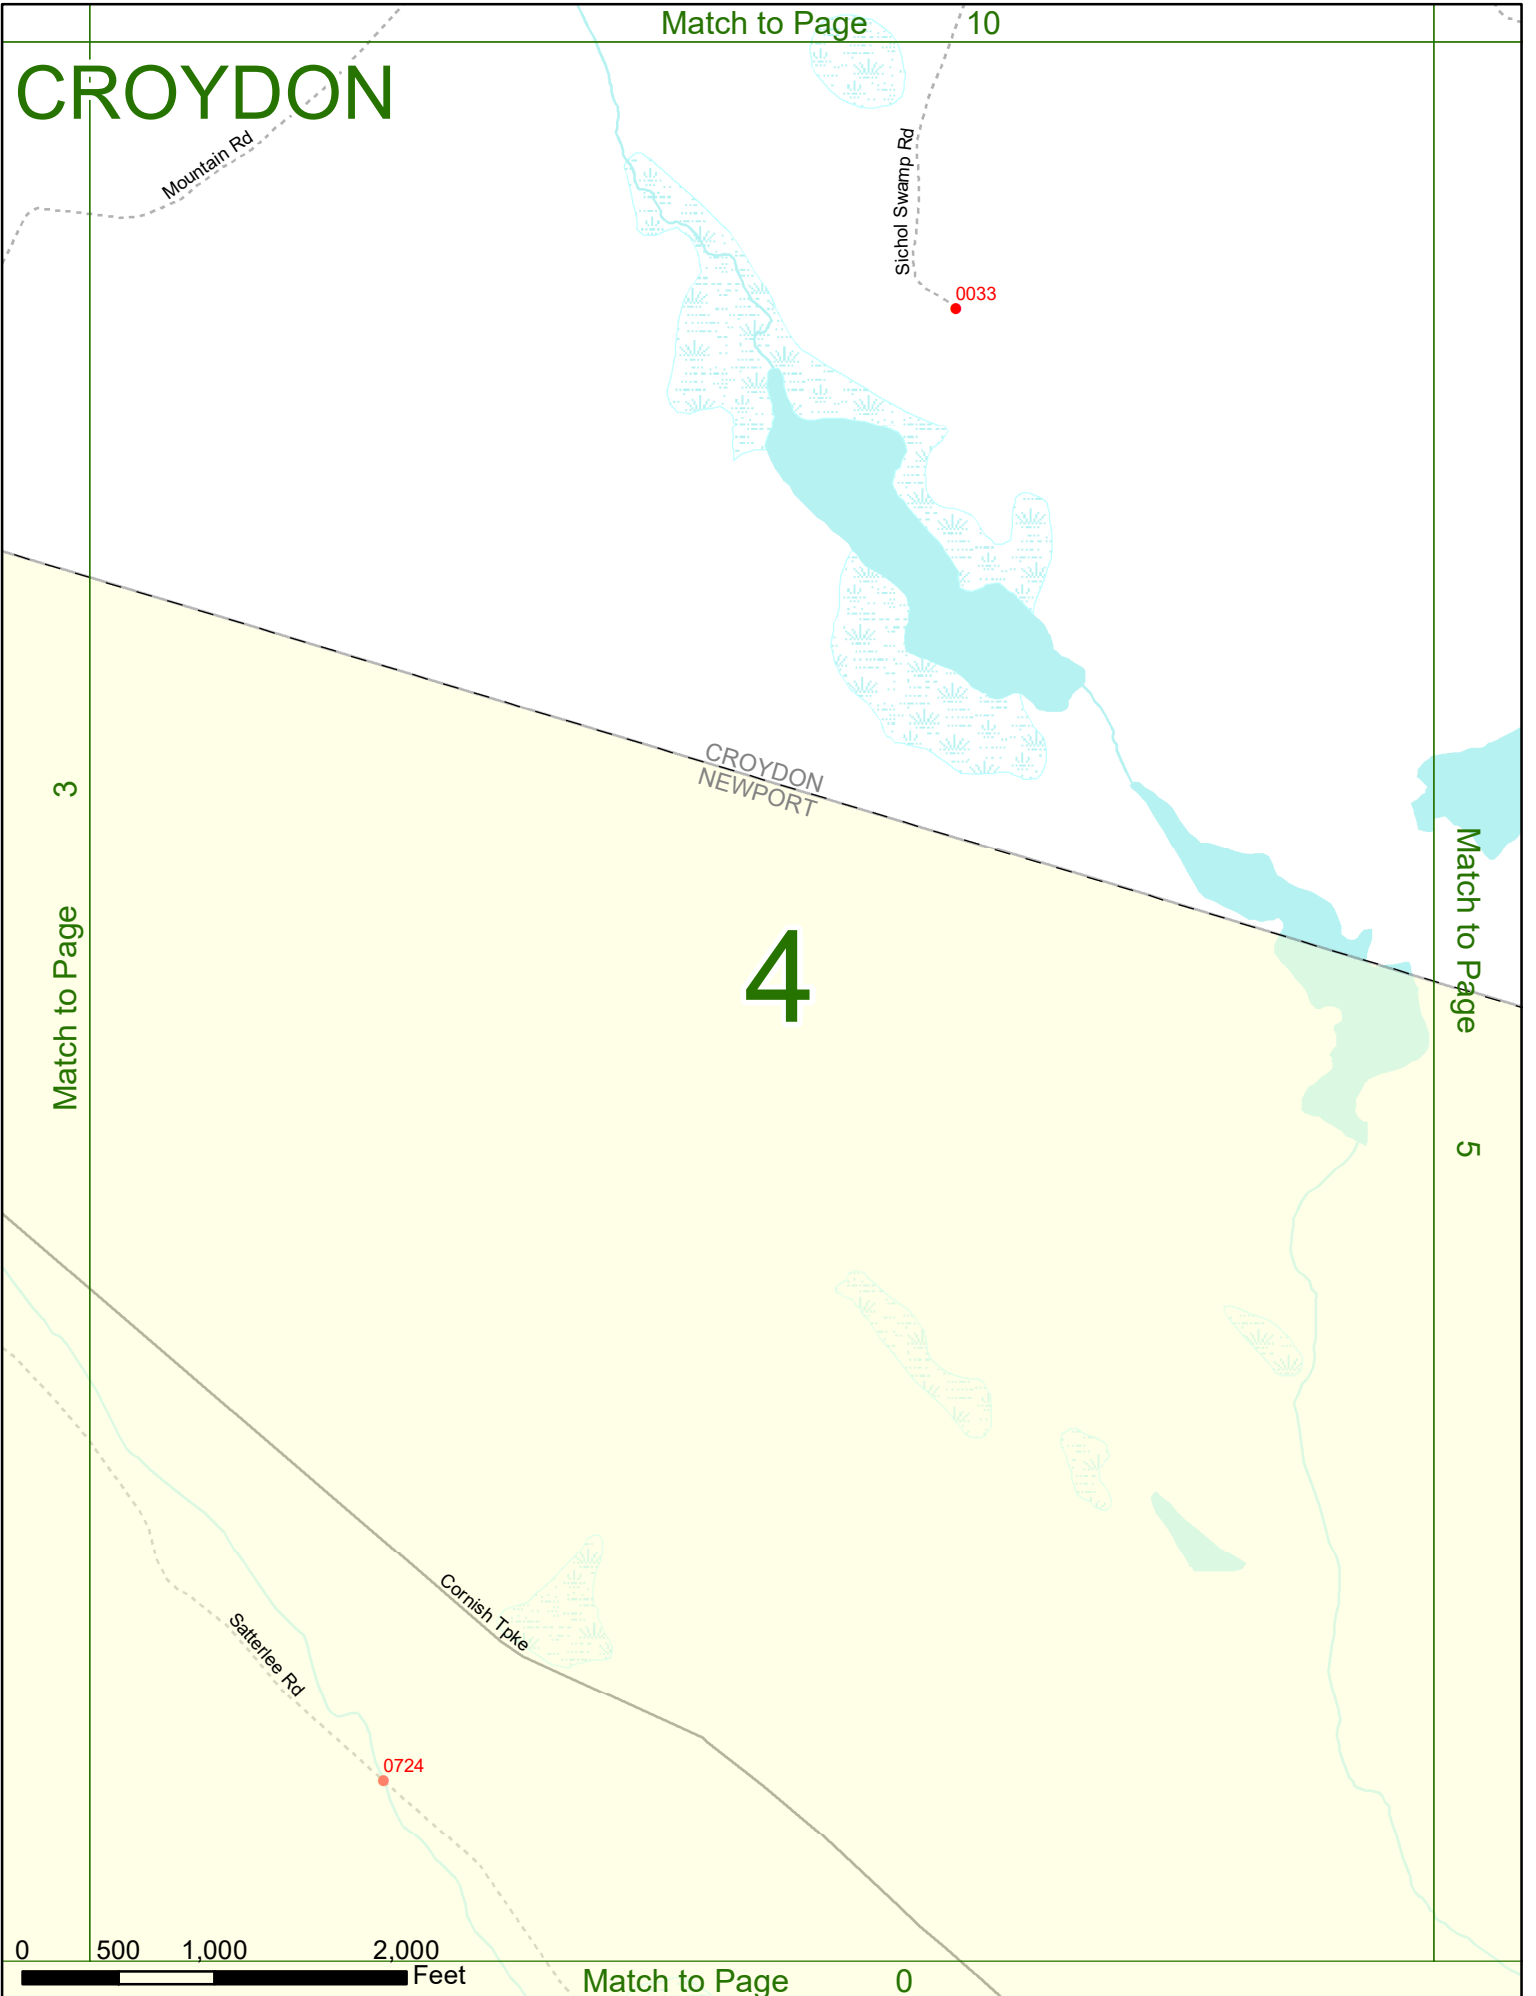

CROYDON

Match to Page 10

Mountain Rd

Sichol Swamp Rd

0033

CROYDON
NEWPORT

4

3

Match to Page

Match to Page

5

Cornish Tpke

Satterlee Rd

0724

0 500 1,000 2,000 Feet

Match to Page 0