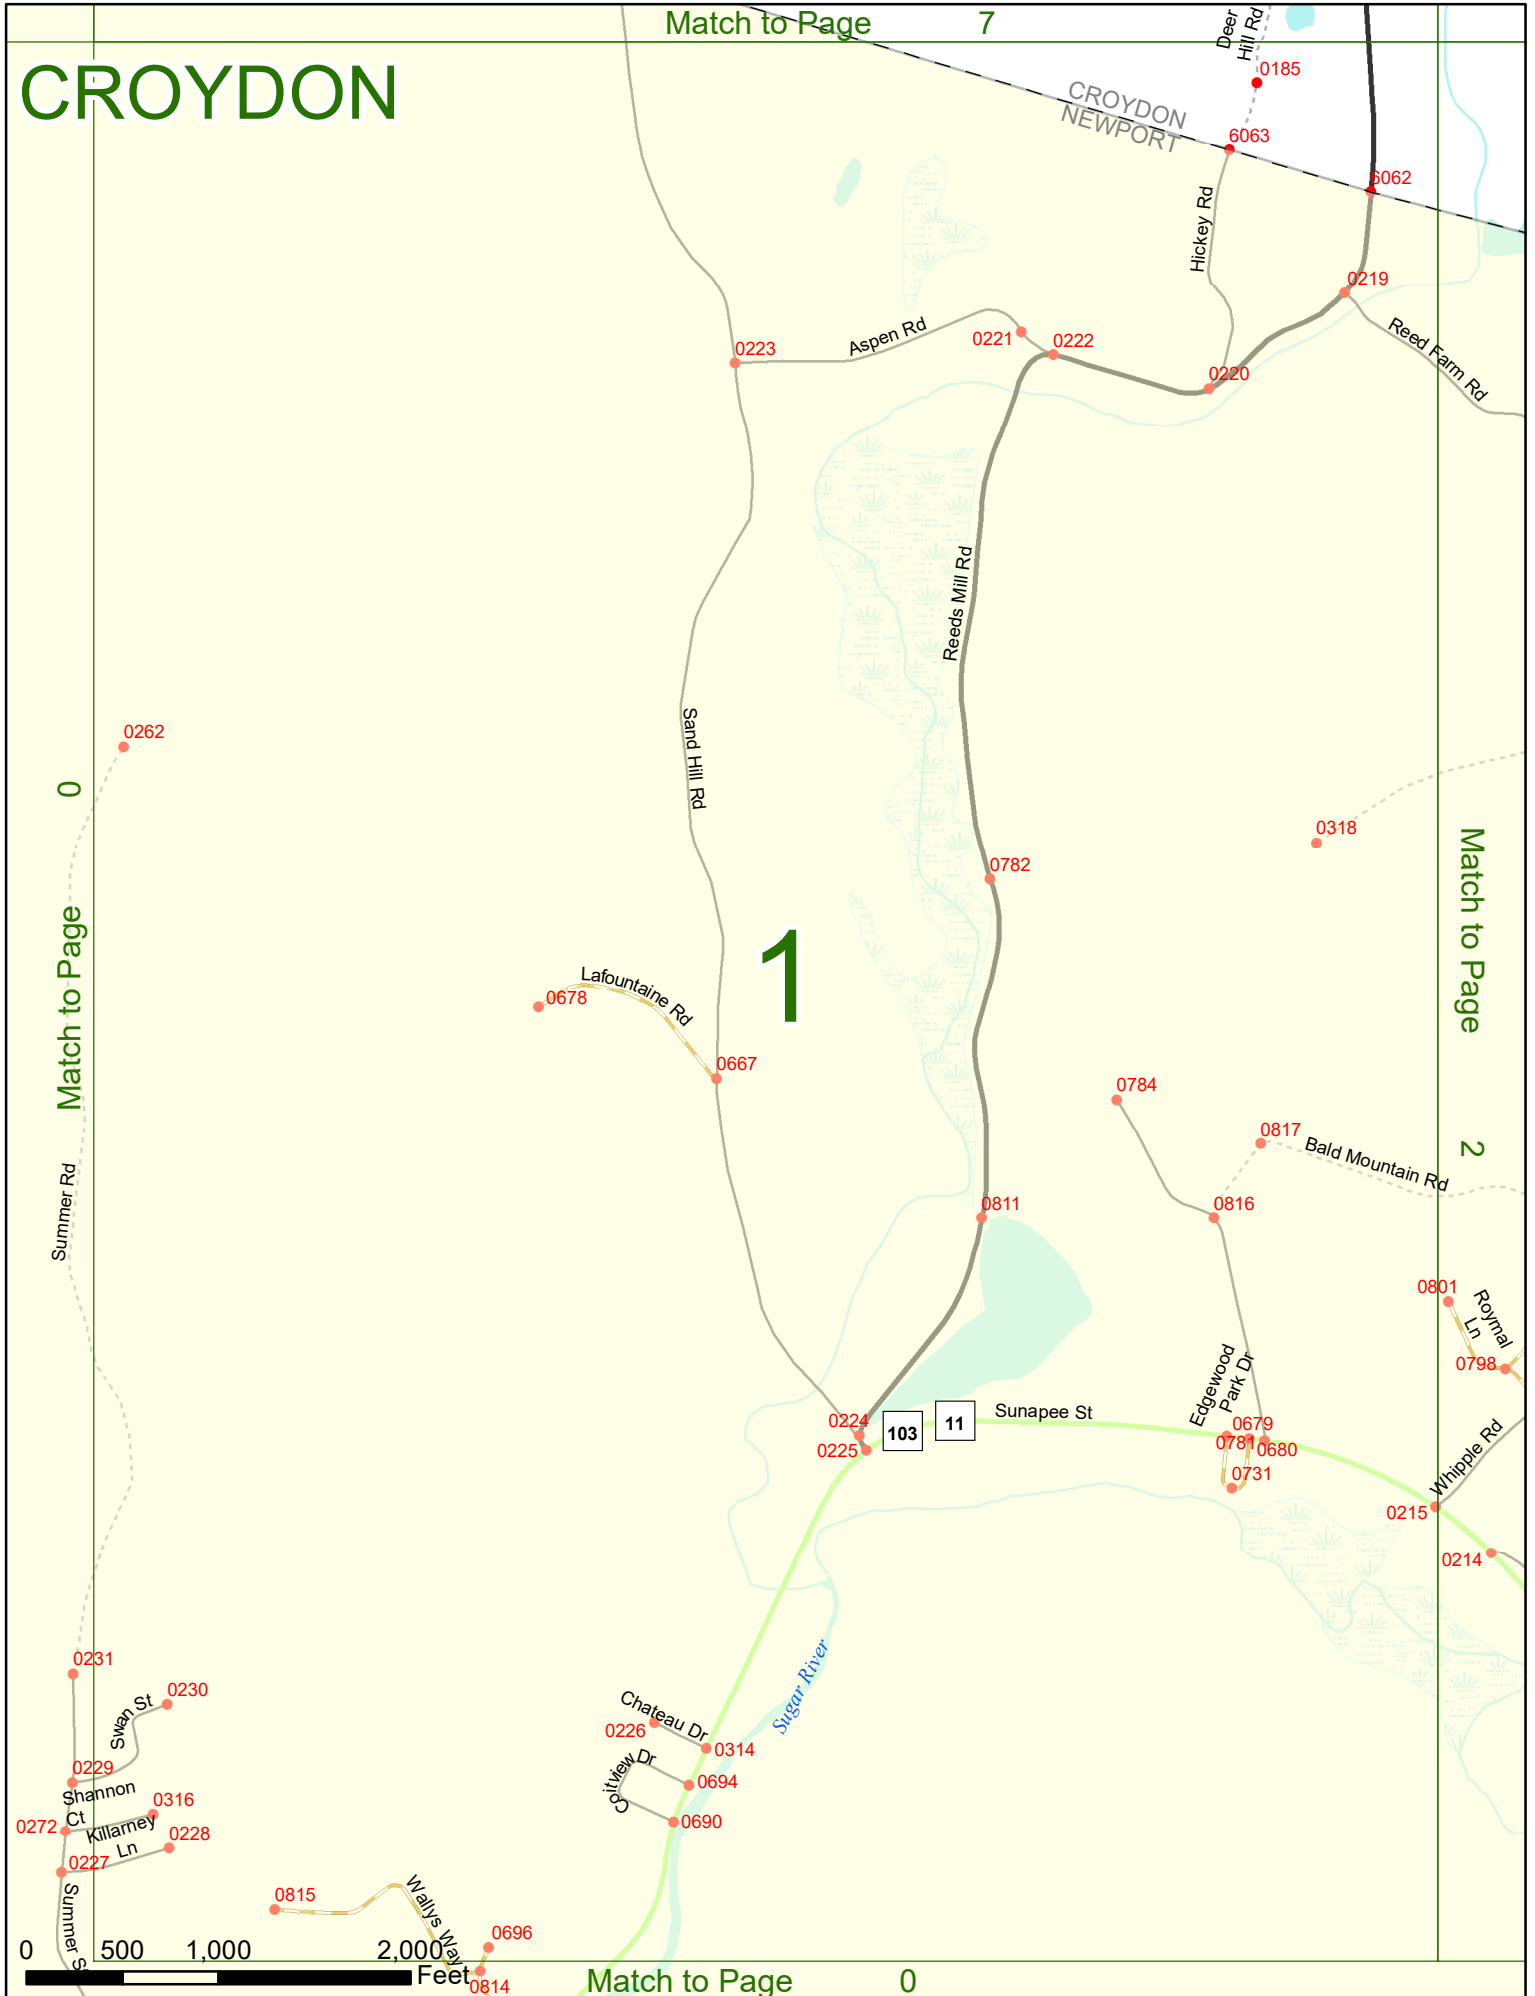

CROYDON

Match to Page 7

CROYDON NEWPORT

1

Match to Page 2

Match to Page 0

Match to Page 0

0 500 1,000 2,000 Feet