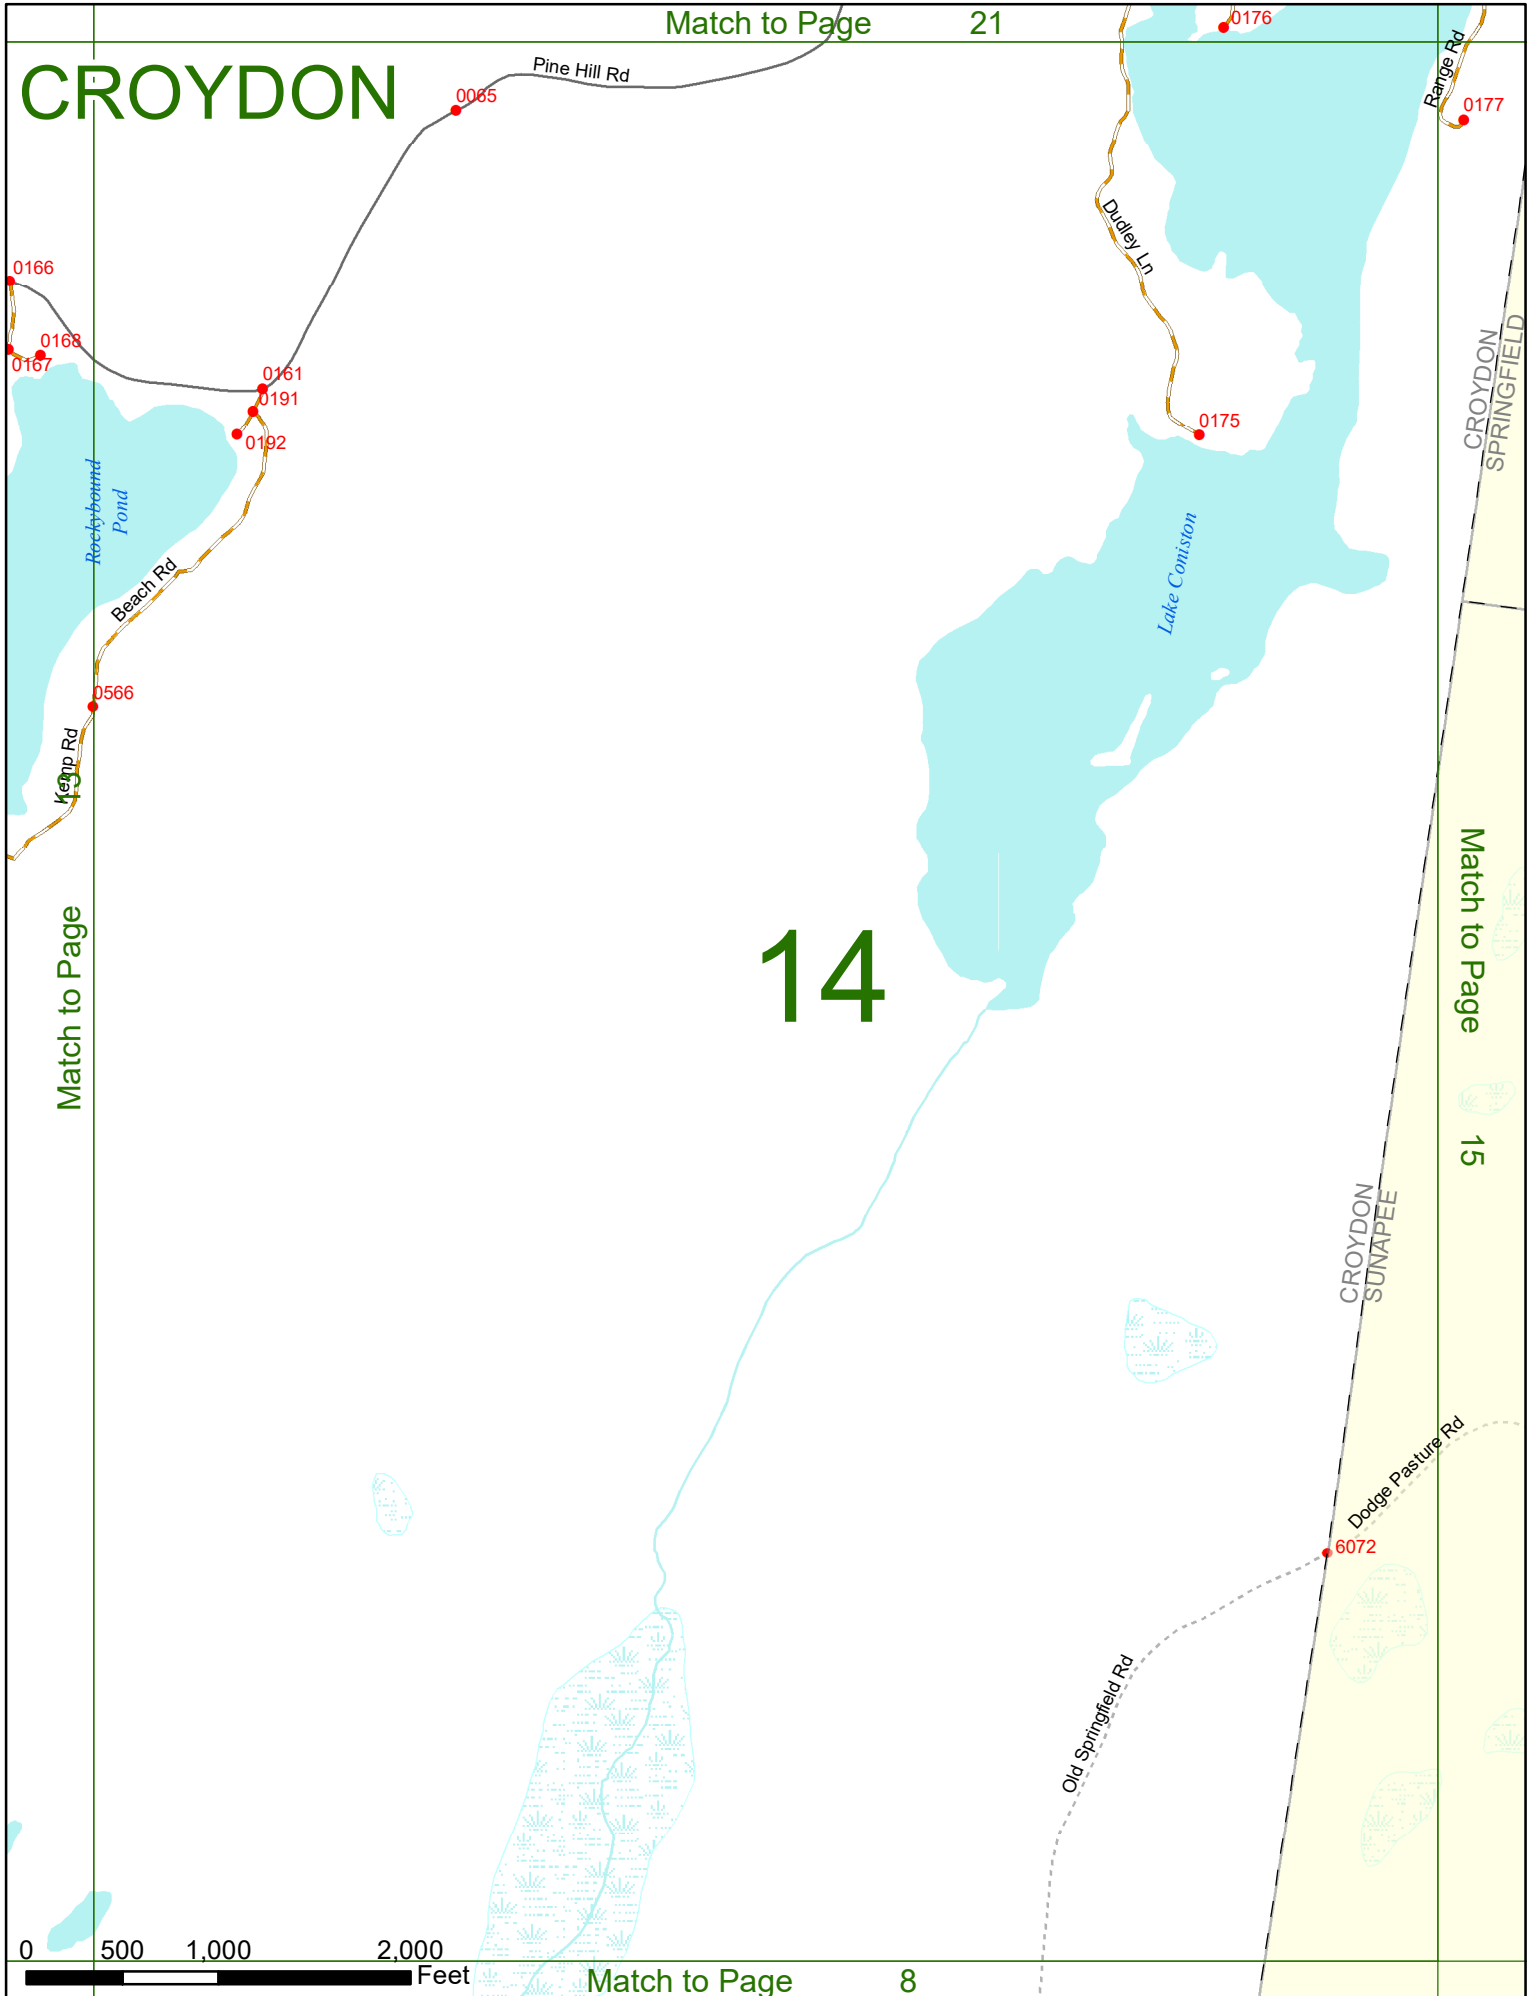

CROYDON

Match to Page 21

14

CROYDON
SPRINGFIELD

Match to Page

15

CROYDON
SUNAPEE

Match to Page 8