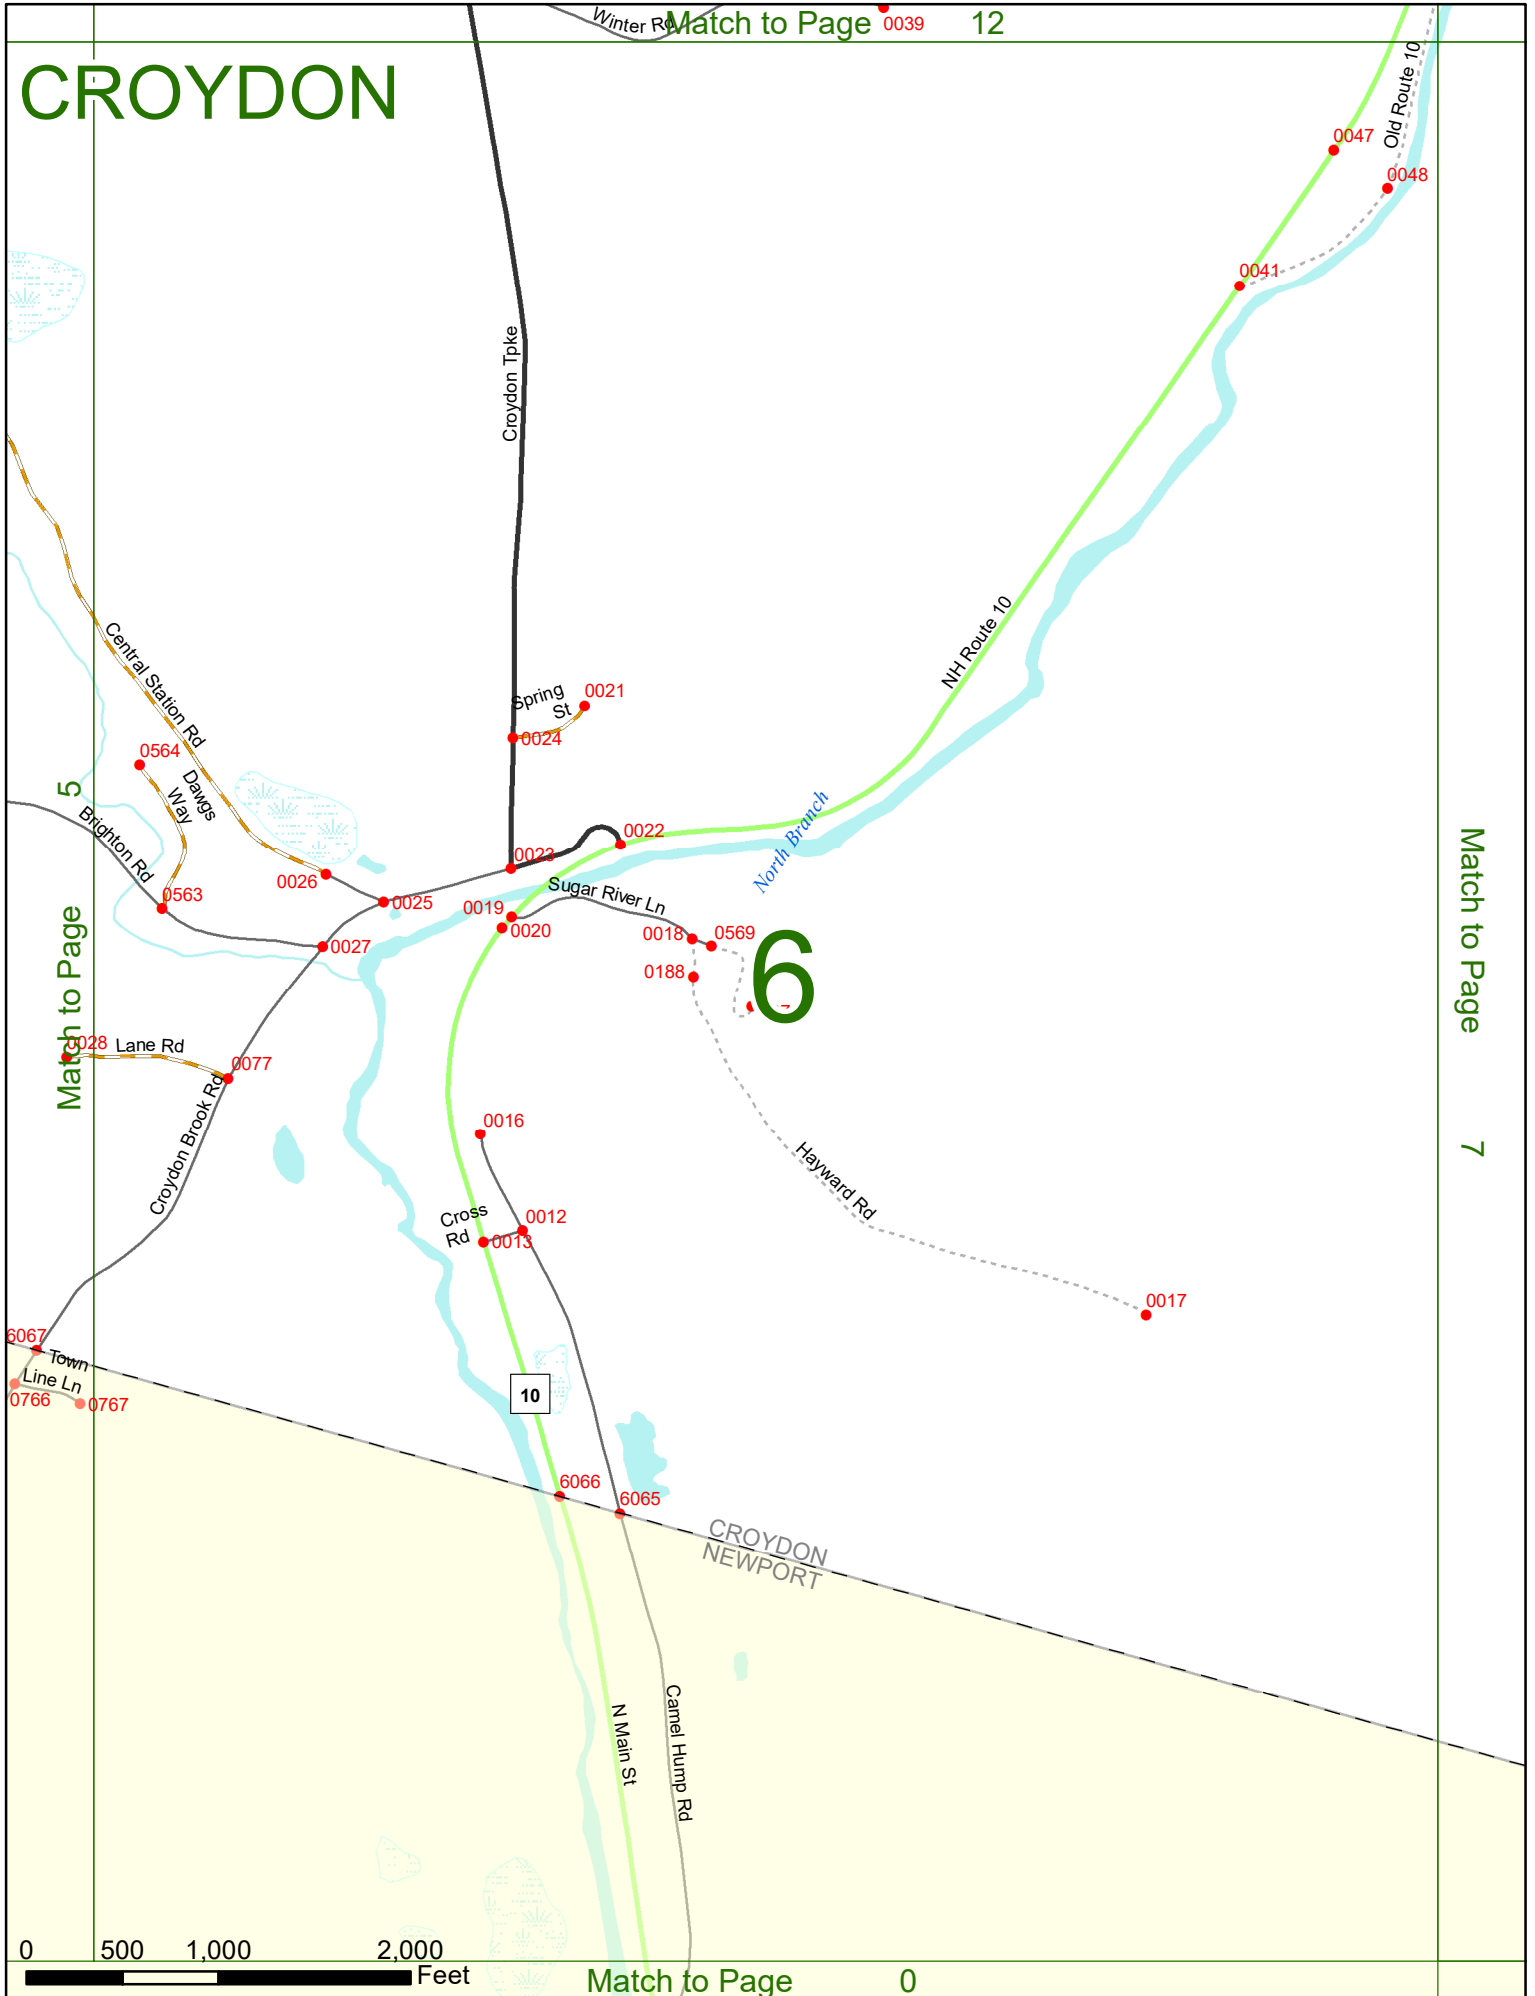

CROYDON

Match to Page 0039 12

Match to Page

Match to Page

7

Match to Page 0