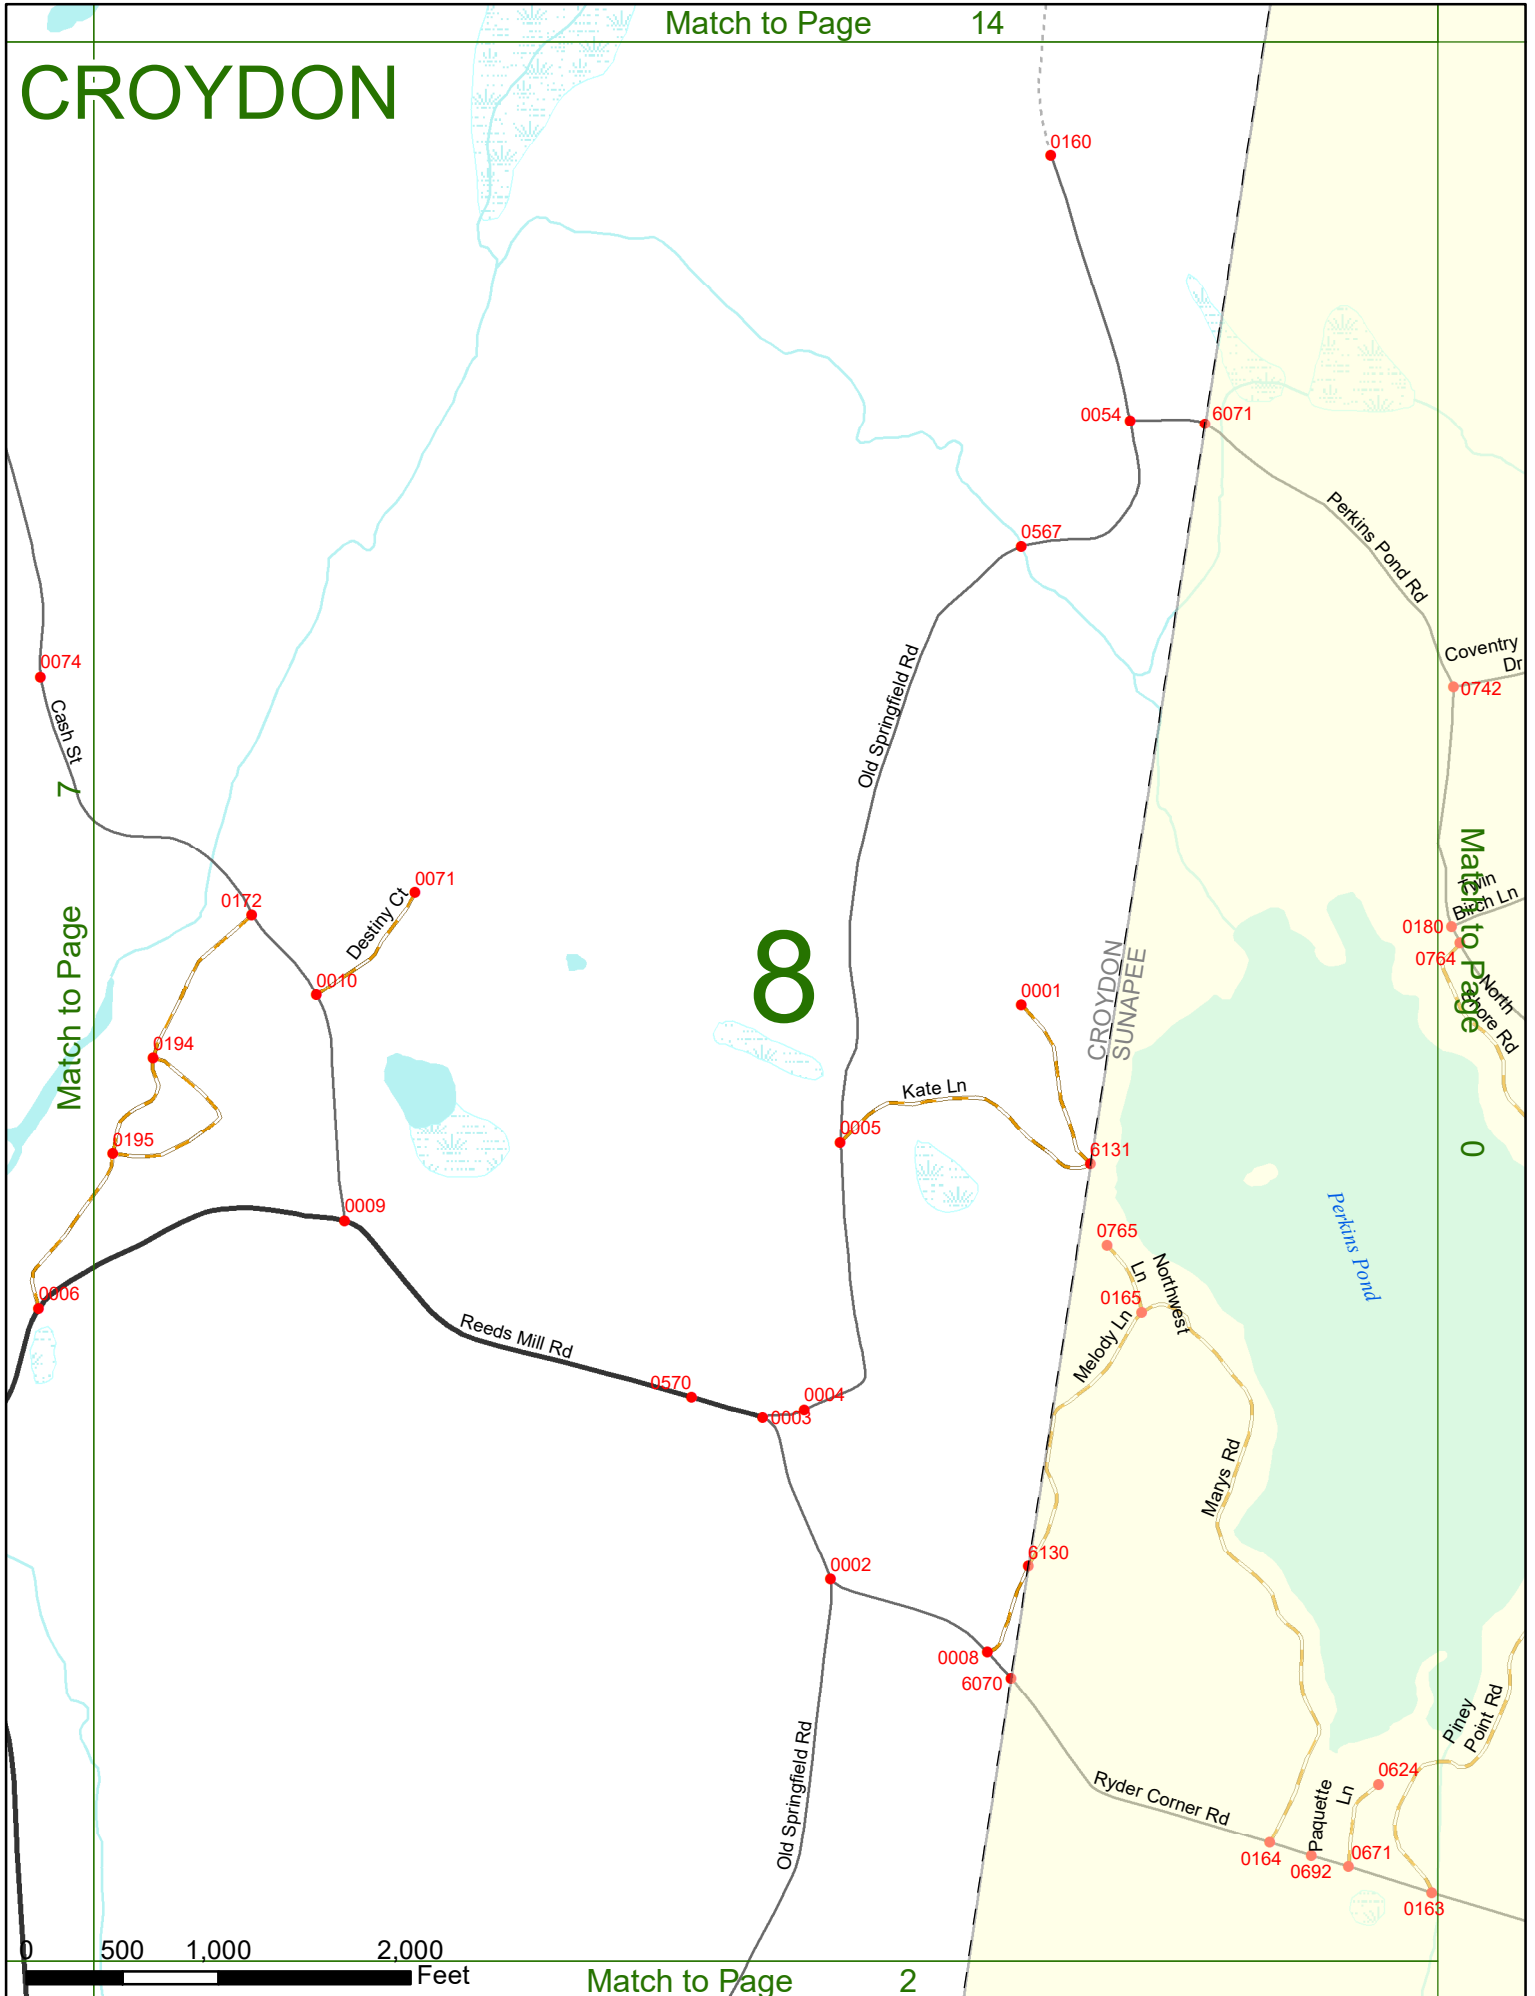

CROYDON

8

Match to Page 0

Match to Page 7