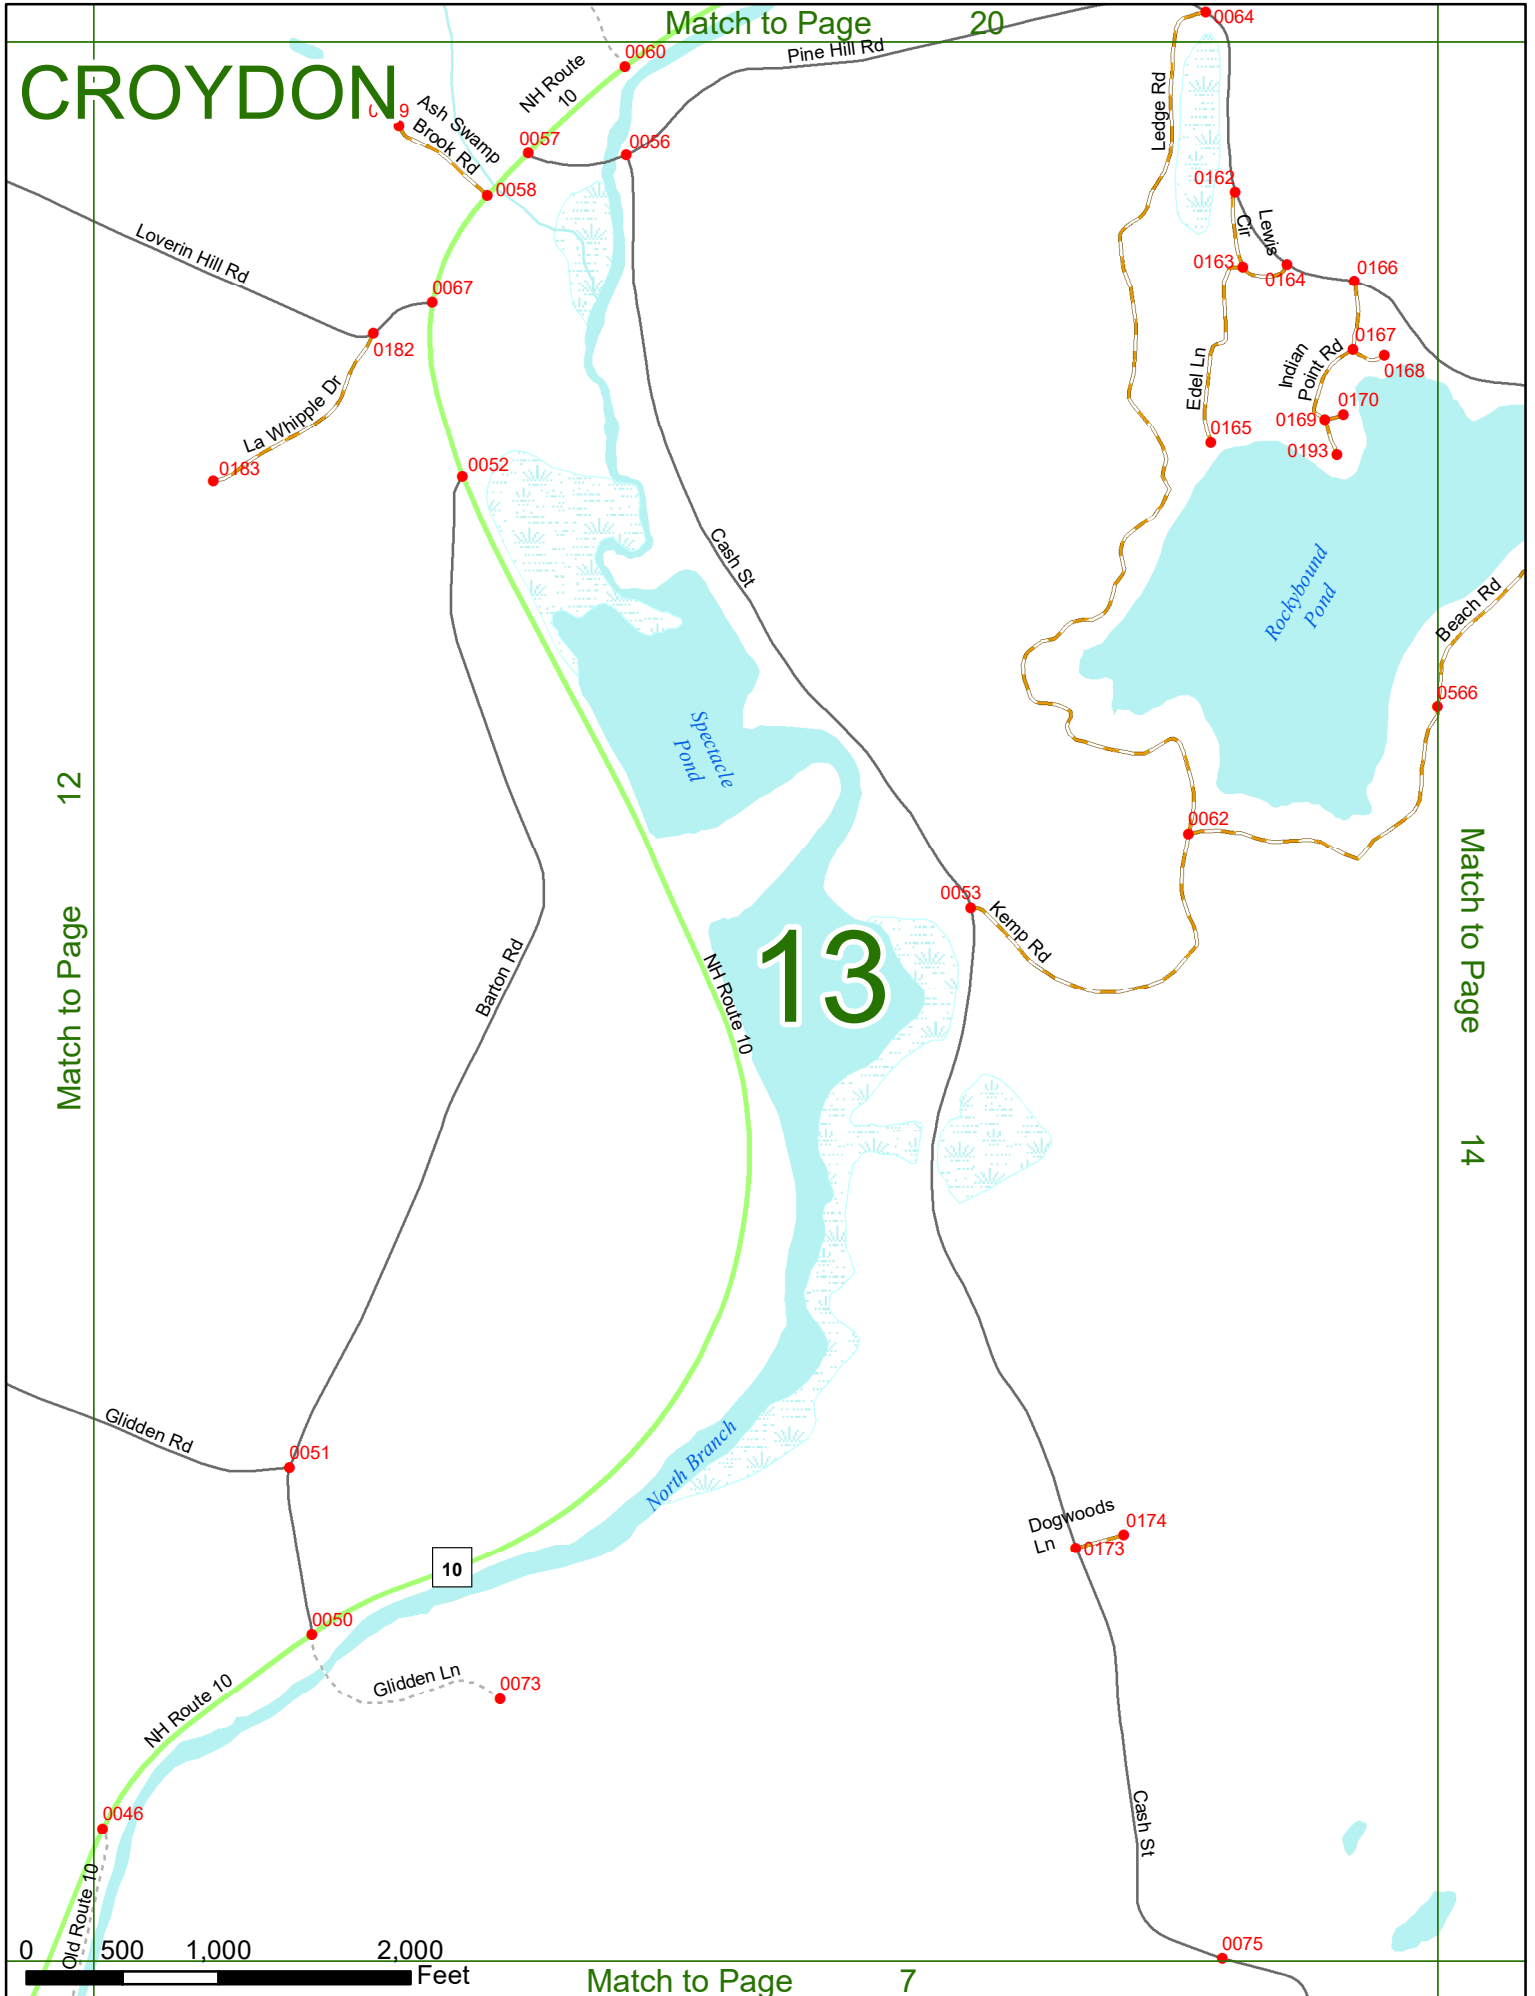

CROYDON

Match to Page 20

Match to Page 12

Match to Page 14

13

Match to Page 7