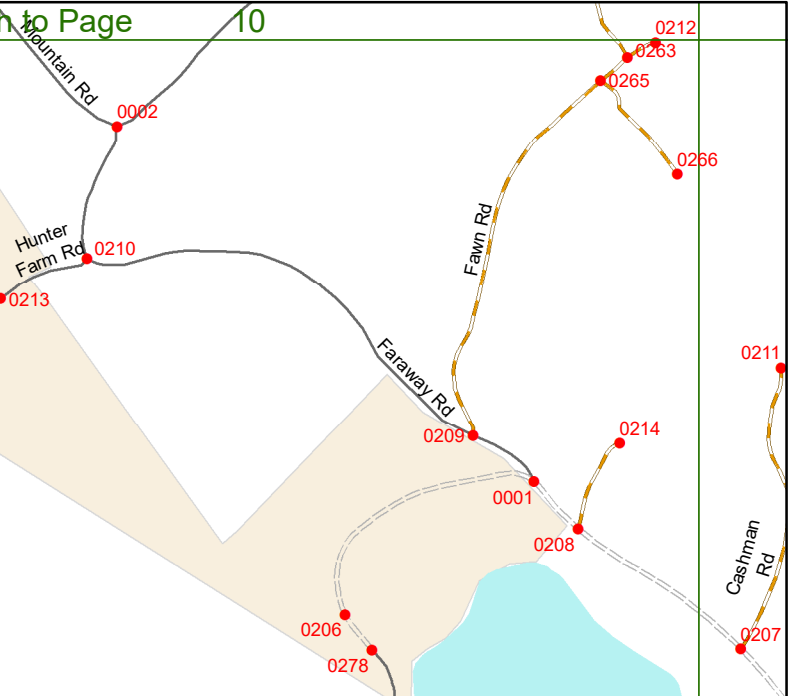

DALTON

Forest Lake SP

Match to Page 10

4

Match to Page