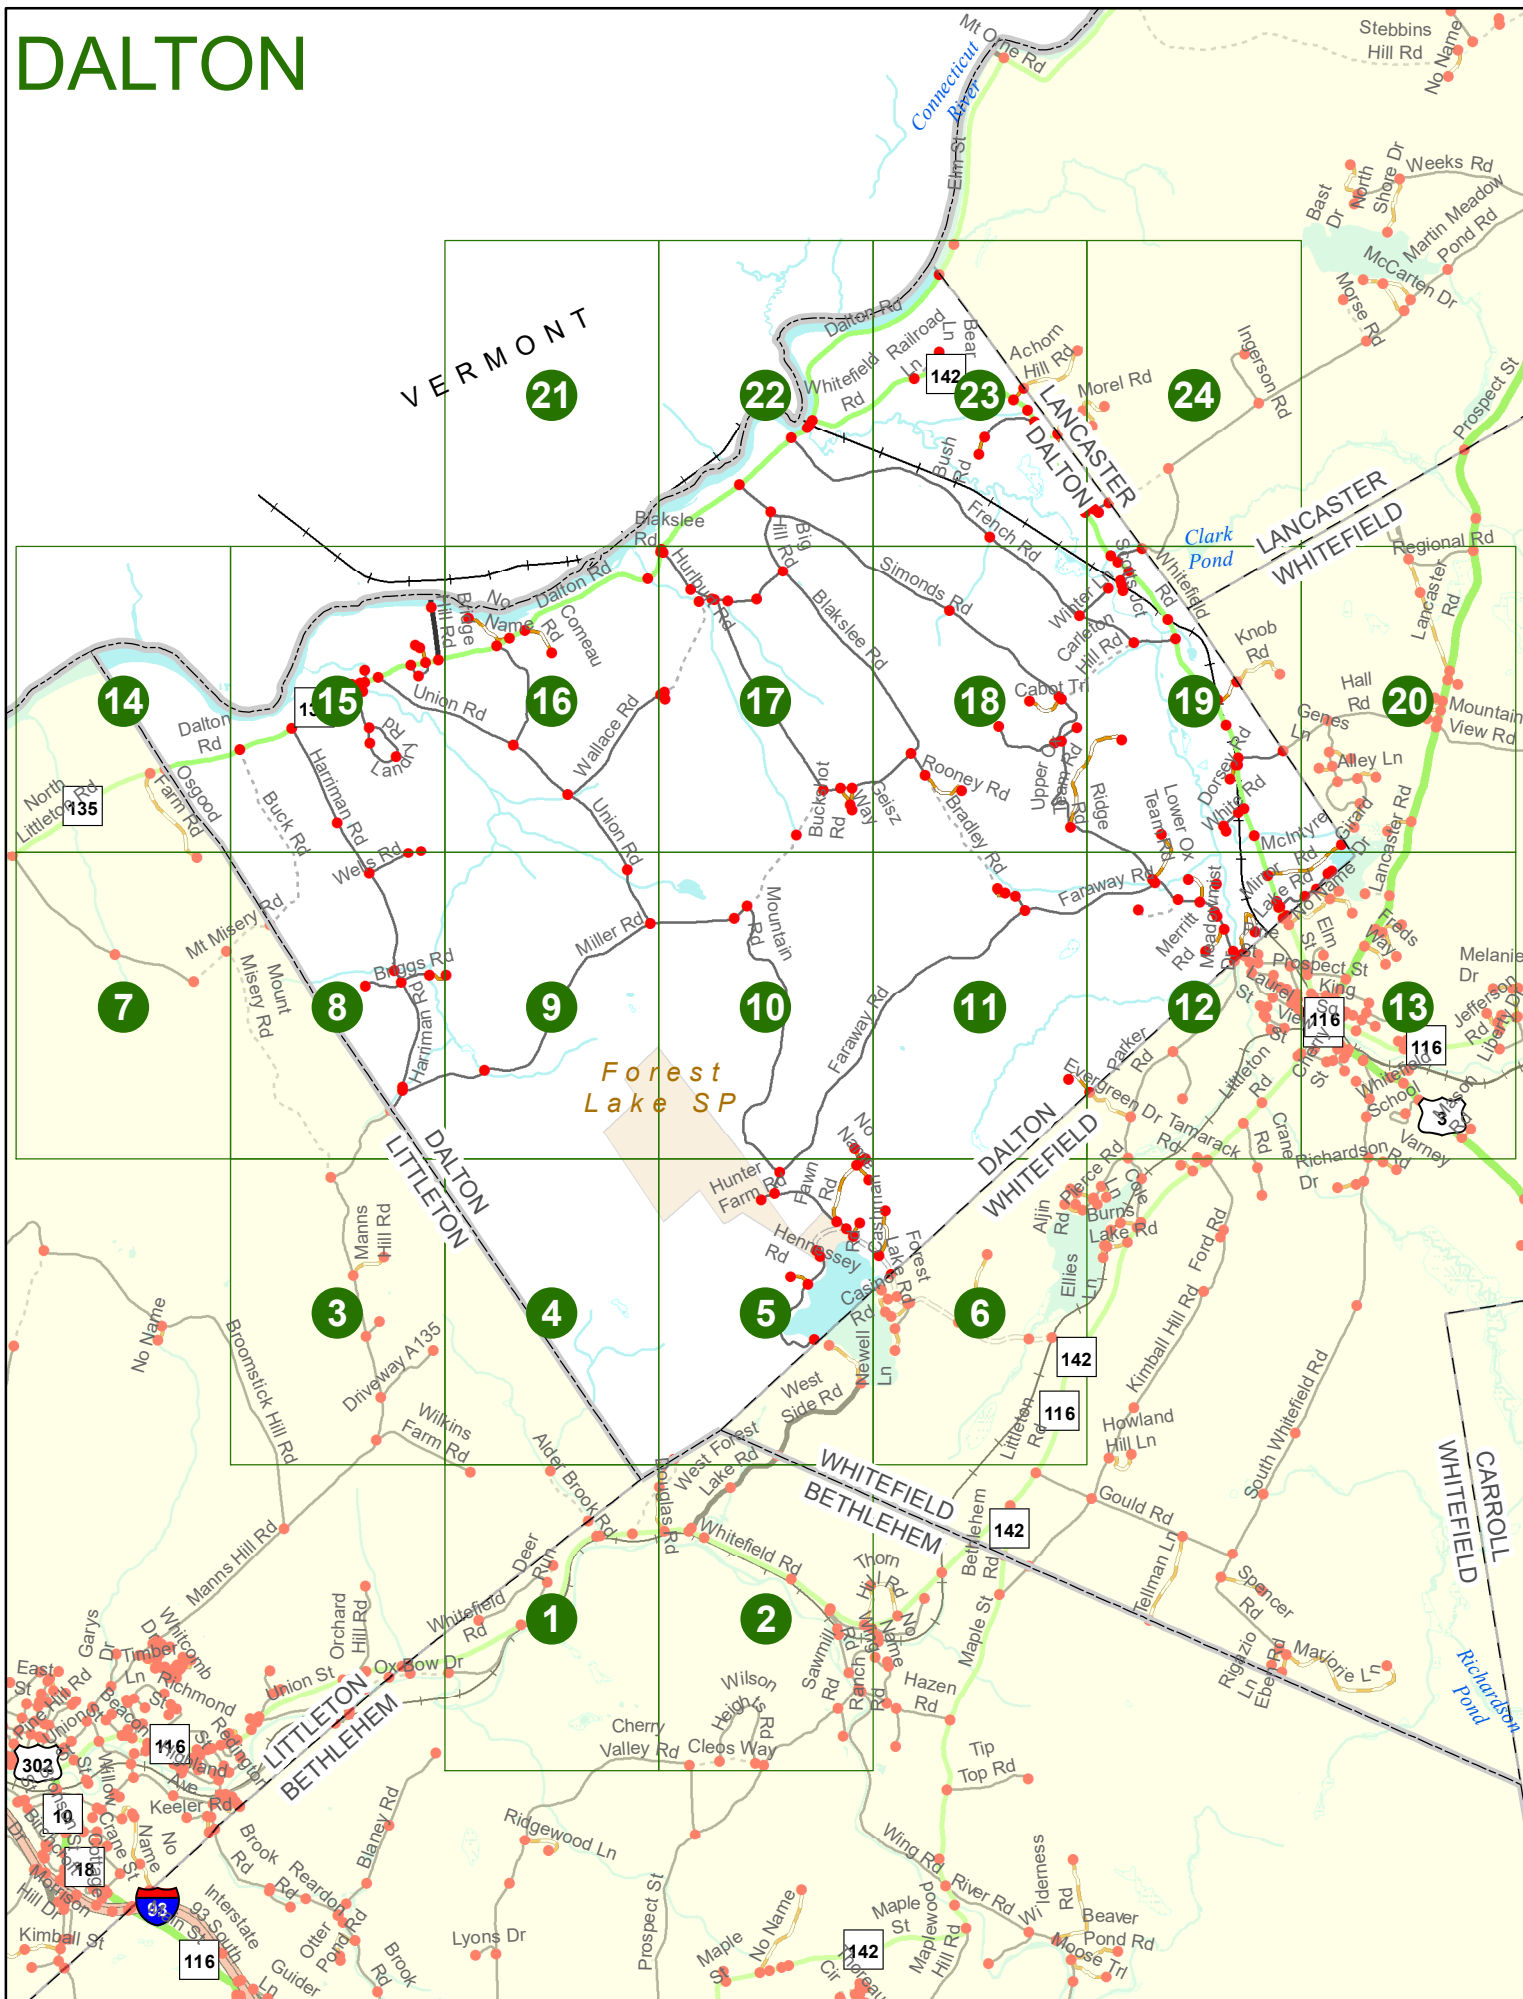

New Hampshire
DOT
 Department of Transportation

Maps and data sets are not guaranteed to be free from errors and omissions. Data is in a constant state of update and correction by various groups and agencies. Information displayed on this map is the best available at the time of publication.

2022 Nodal Reference Bookmap

LEGEND

NHDOT will accept crash locations based on the State of NH Uniform Police Traffic Accident Report.

Crash occurred on:

Option 1 Street Address
 123 Main Street

Option 2 Route No and/or Distance from NESW Intesecting Road, Bridge,
 Street name Intersecting Street Town/County line
 Main Street 500 E Oak Street

Option 3 First Node Distance from First Node Second Node
 515 212 632

Option 4 Route No and/or Mile Marker on Interstate Only NESW Mile (Marker)
 Street name
 189S 700 feet S 36.8

Option 3 – Example

Street Name Loudon Road
First Node 803
Distance from First Node 318 Ft
Second Node 813

DALTON

DALTON

Match to Page 4

4

Wilkins Farm P.

136

8922

DALTON LITTLETON
DALTON BETHLEHEM