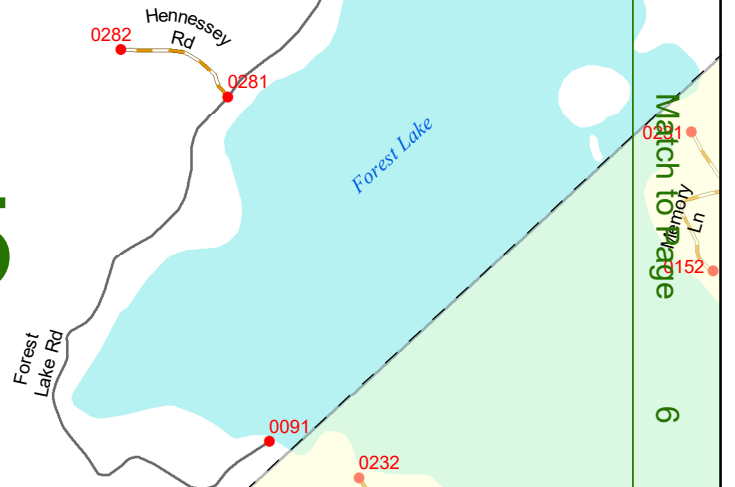

5

Match to Page

6