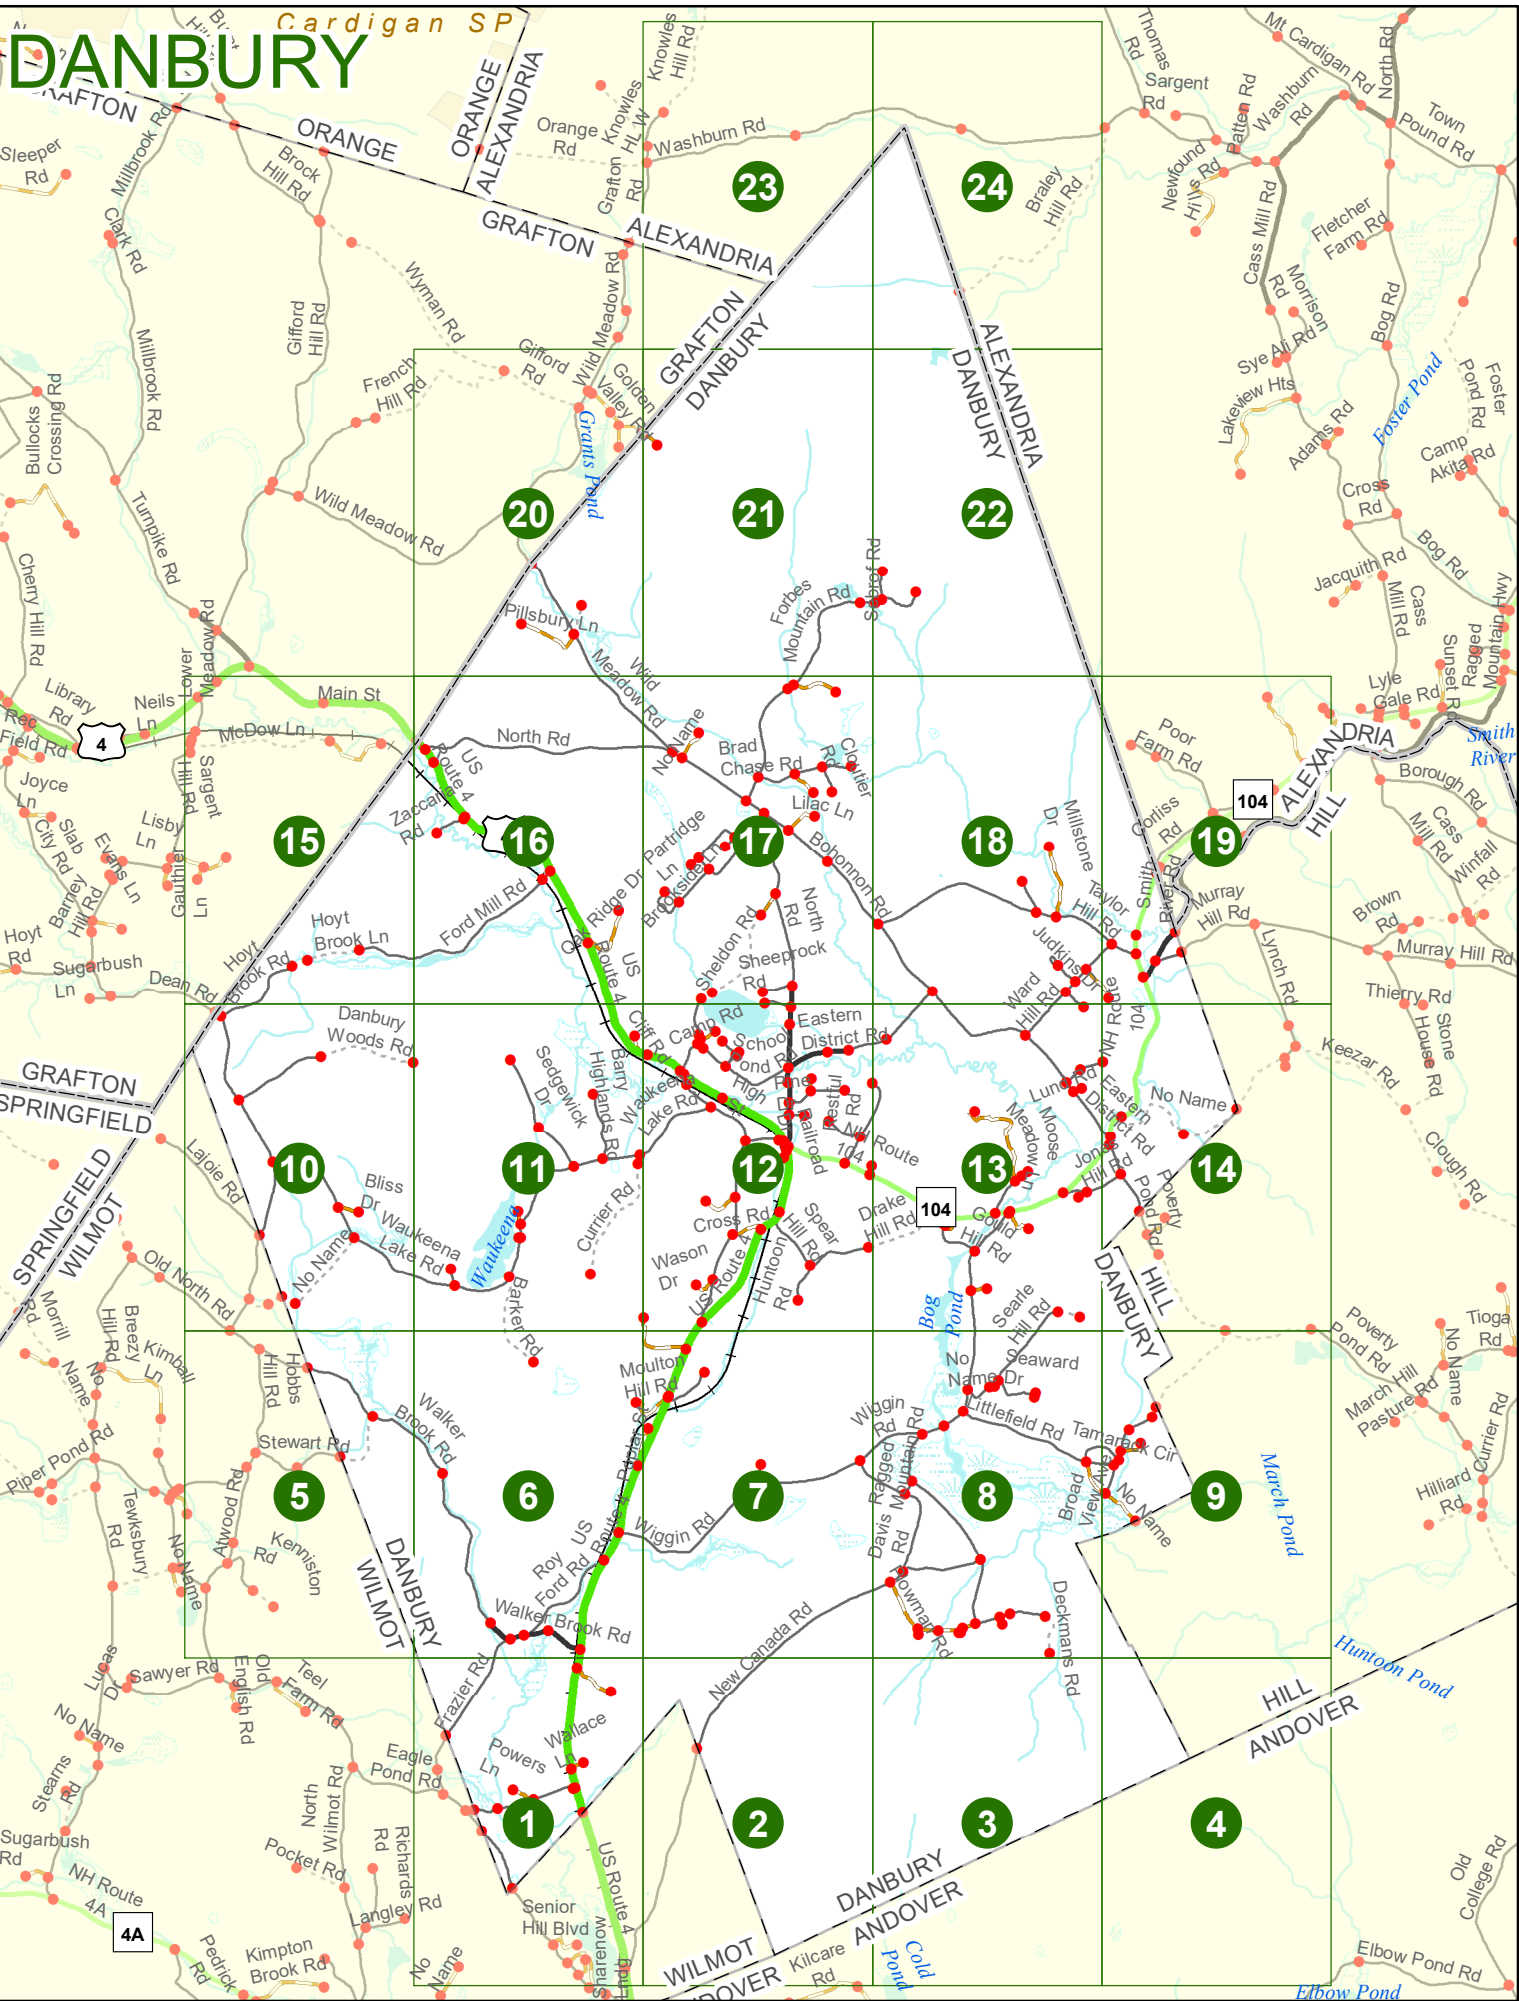

New Hampshire
DOT
Department of Transportation

Maps and data sets are not guaranteed to be free from errors and omissions. Data is in a constant state of update and correction by various groups and agencies. Information displayed on this map is the best available at the time of publication.

2022 Nodal Reference Bookmap

LEGEND

NHDOT will accept crash locations based on the State of NH Uniform Police Traffic Accident Report.

Crash occurred on:

Option 1 Street Address
 123 Main Street

Option 2 Route No and/or Distance from NESW Intesecting Road, Bridge,
 Street name Intersecting Street Town/County line
 Main Street 500 E Oak Street

Option 3 First Node Distance from First Node Second Node
 515 212 632

Option 4 Route No and/or Mile Marker on Interstate Only NESW Mile (Marker)
 Street name
 189S 700 feet S 36.8

Option 3 – Example

Street Name Loudon Road
First Node 803
Distance from First Node 318 Ft
Second Node 813