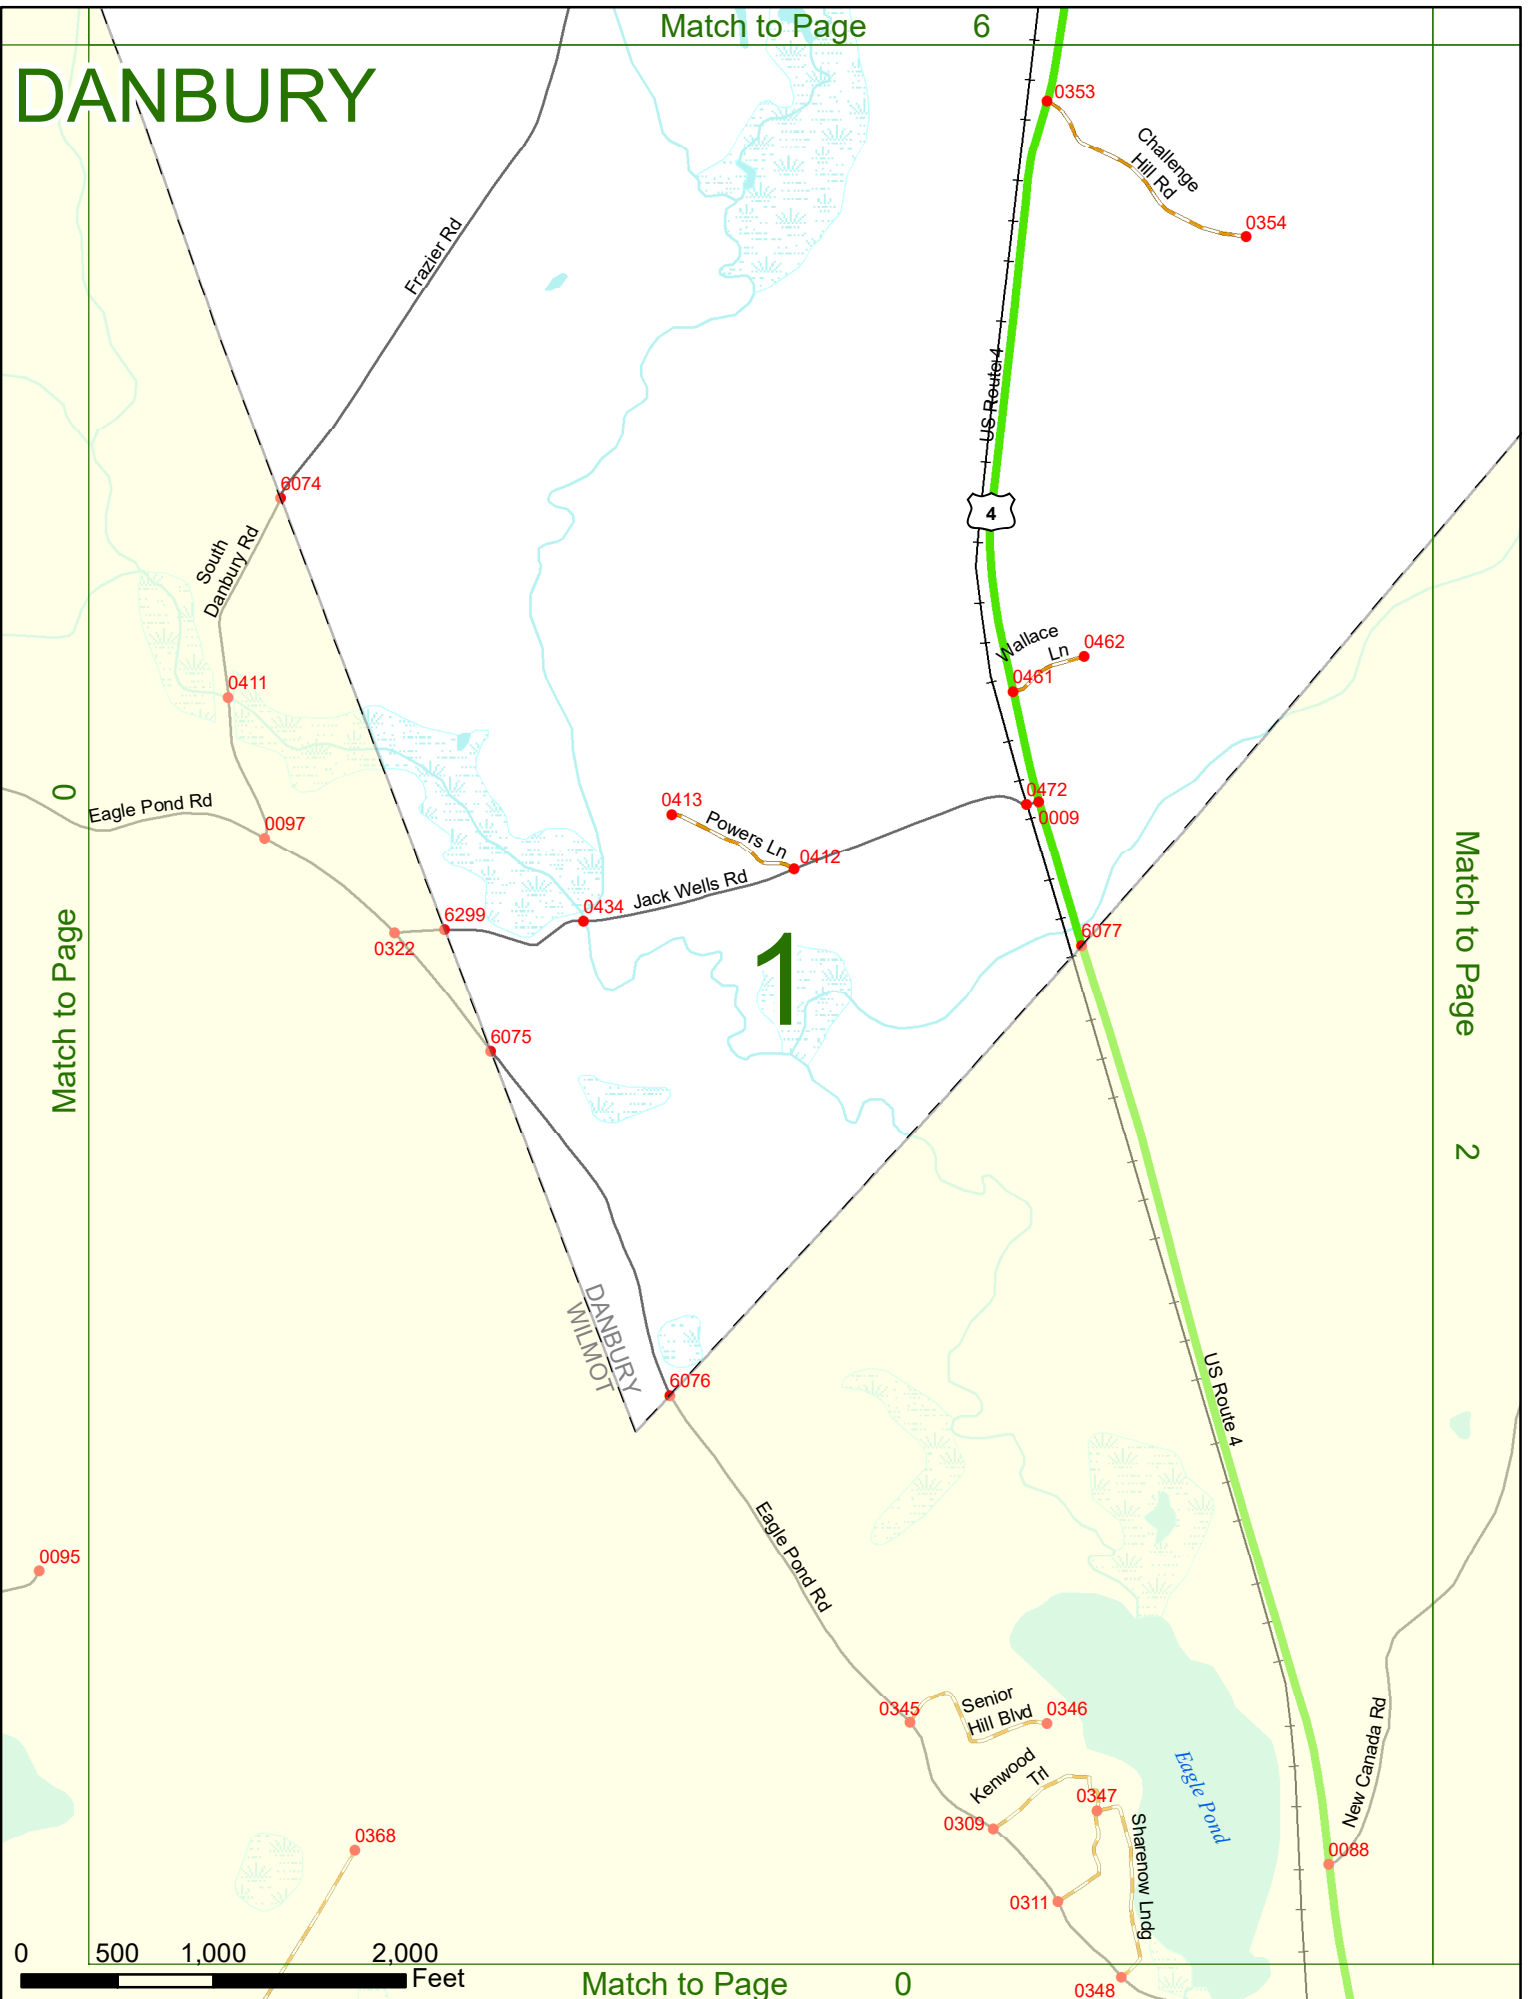

DANBURY

Match to Page 6

6

Match to Page 0

0

Match to Page 2

2

1

0 500 1,000 2,000 Feet

Match to Page

0

0348