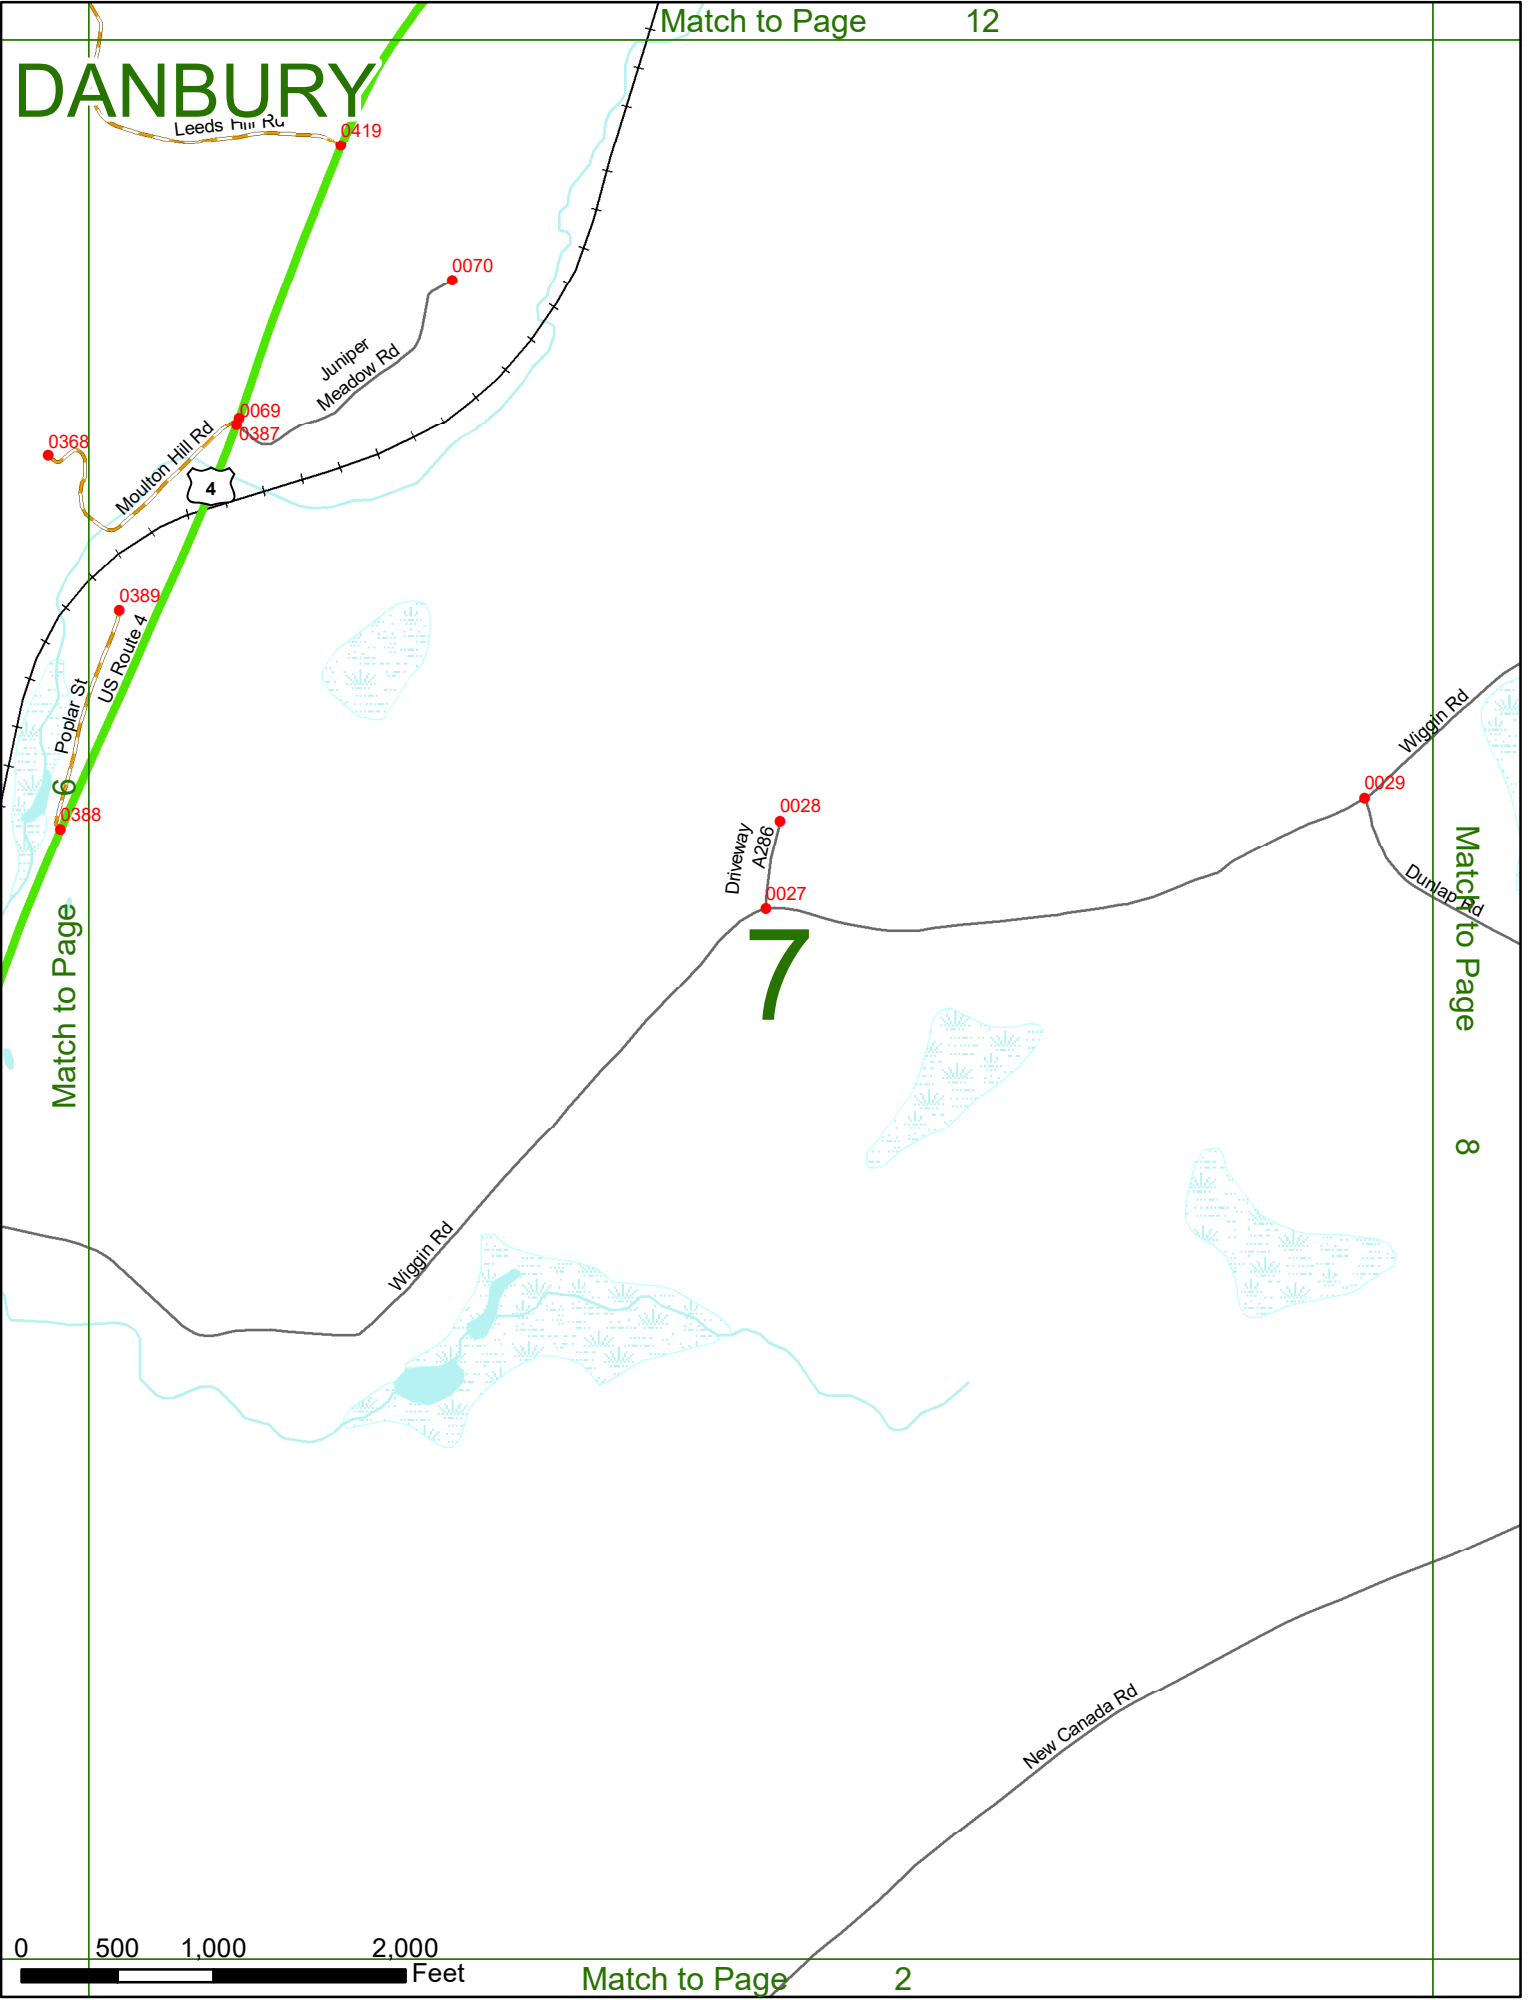

DANBURY

Match to Page 6

Match to Page 8