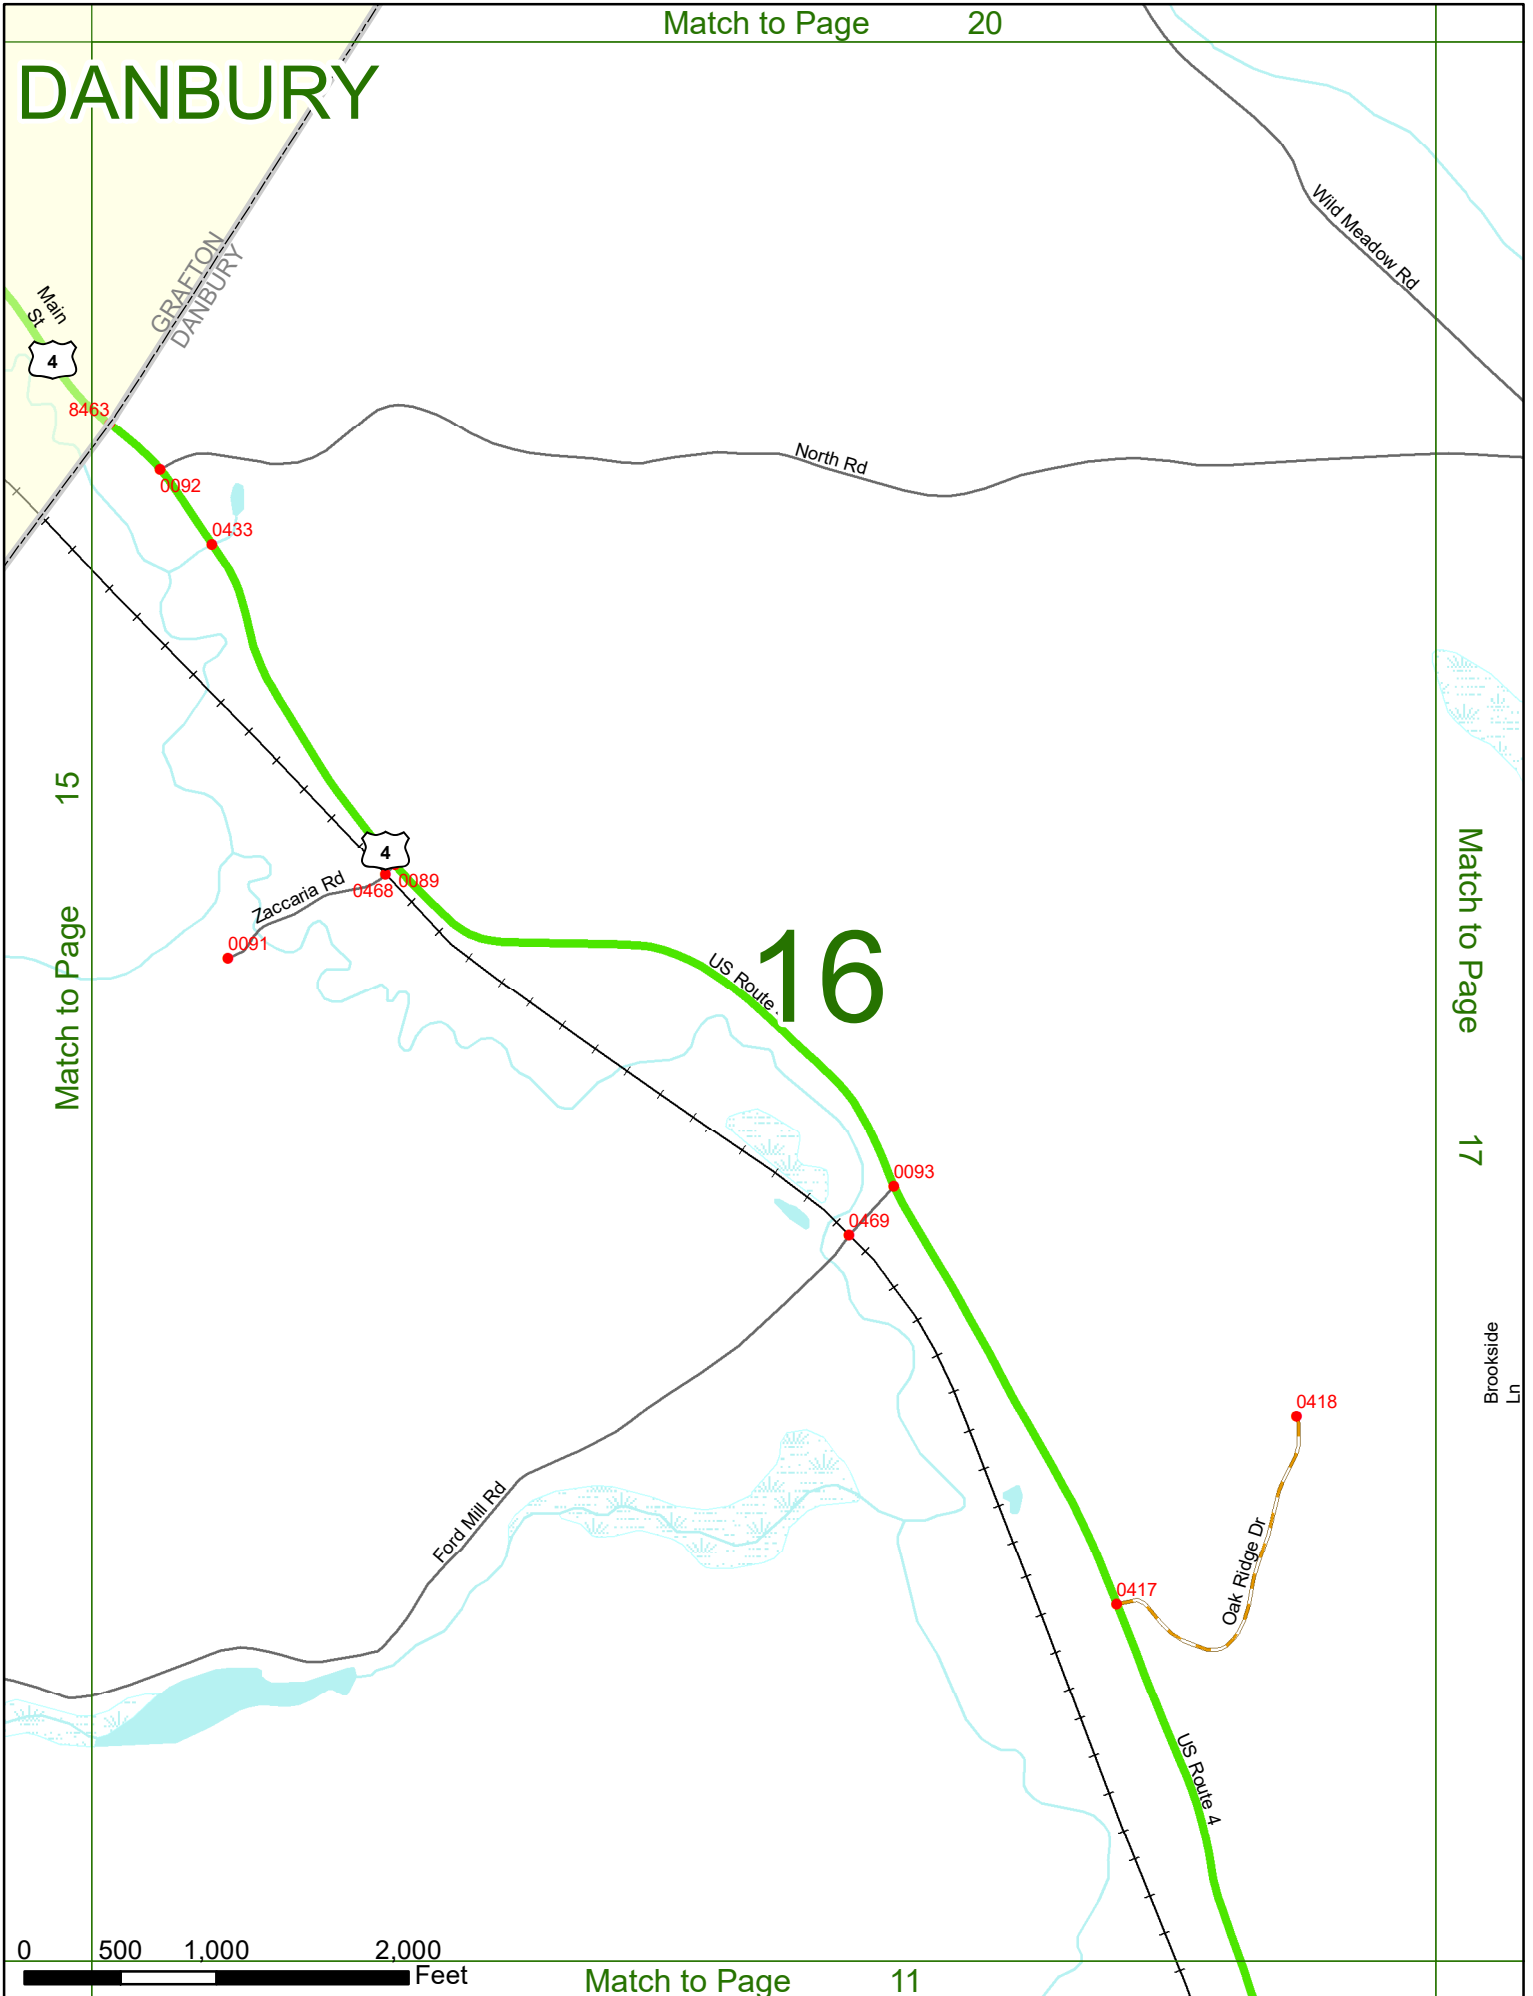

DANBURY

Match to Page 15

Match to Page 17

Brookside Ln

0 500 1,000 2,000 Feet