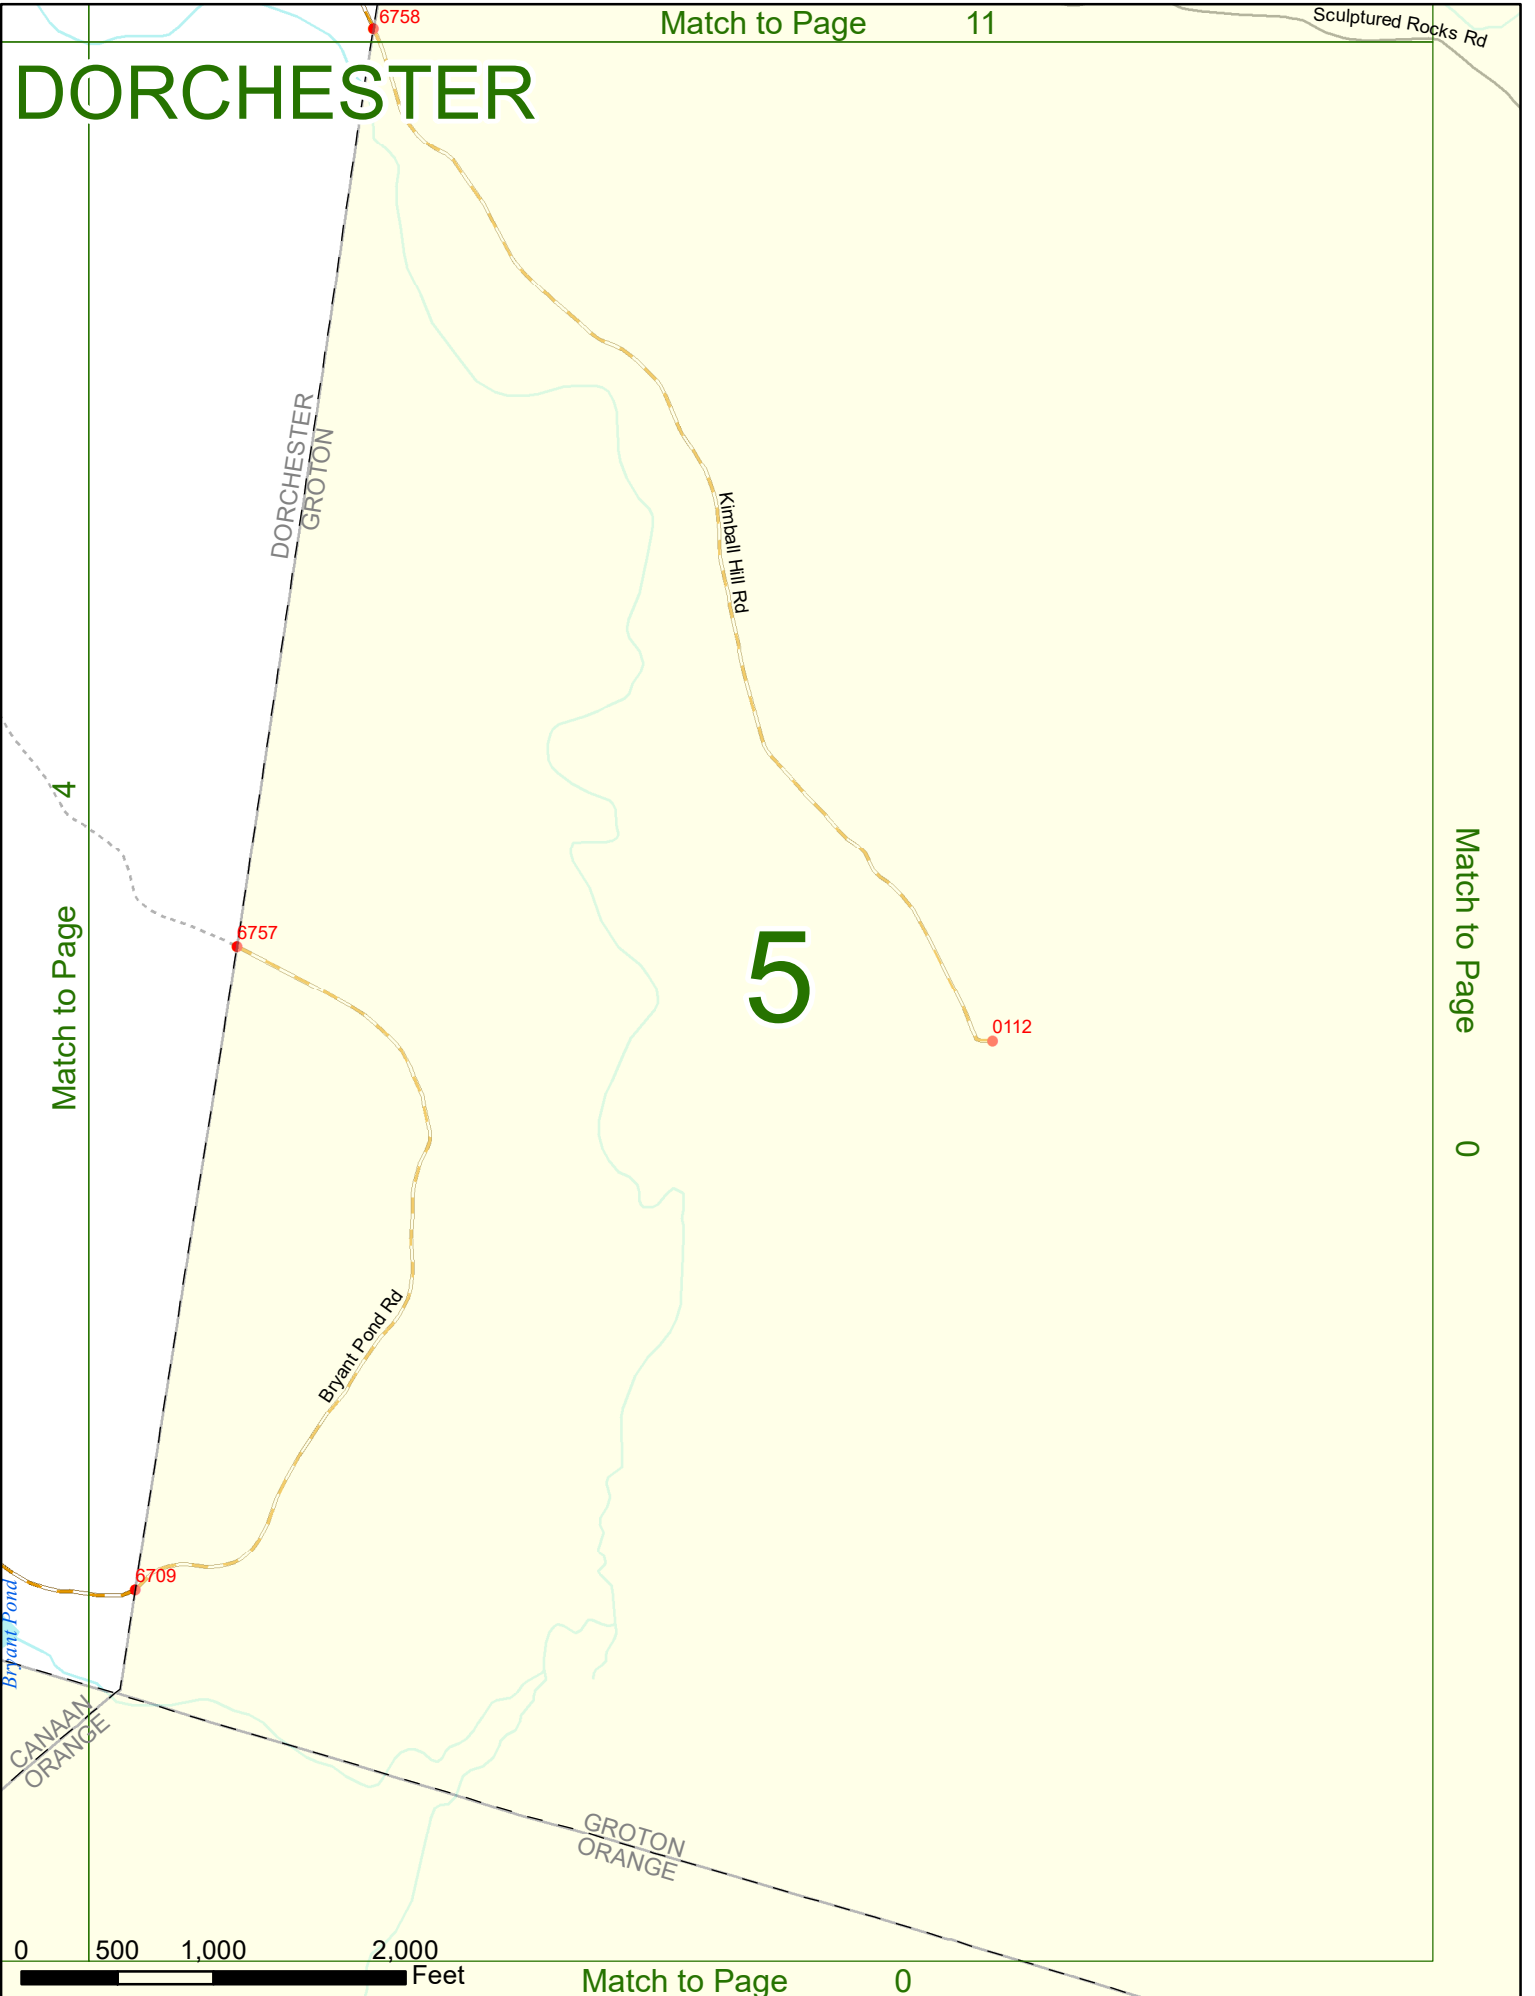

DORCHESTER

5

Match to Page

4

Match to Page

0

6758

6757

0112

6709

Bryant Pond

CANAAN
ORANGE

GROTON
ORANGE

0 500 1,000 2,000 Feet

Match to Page

0