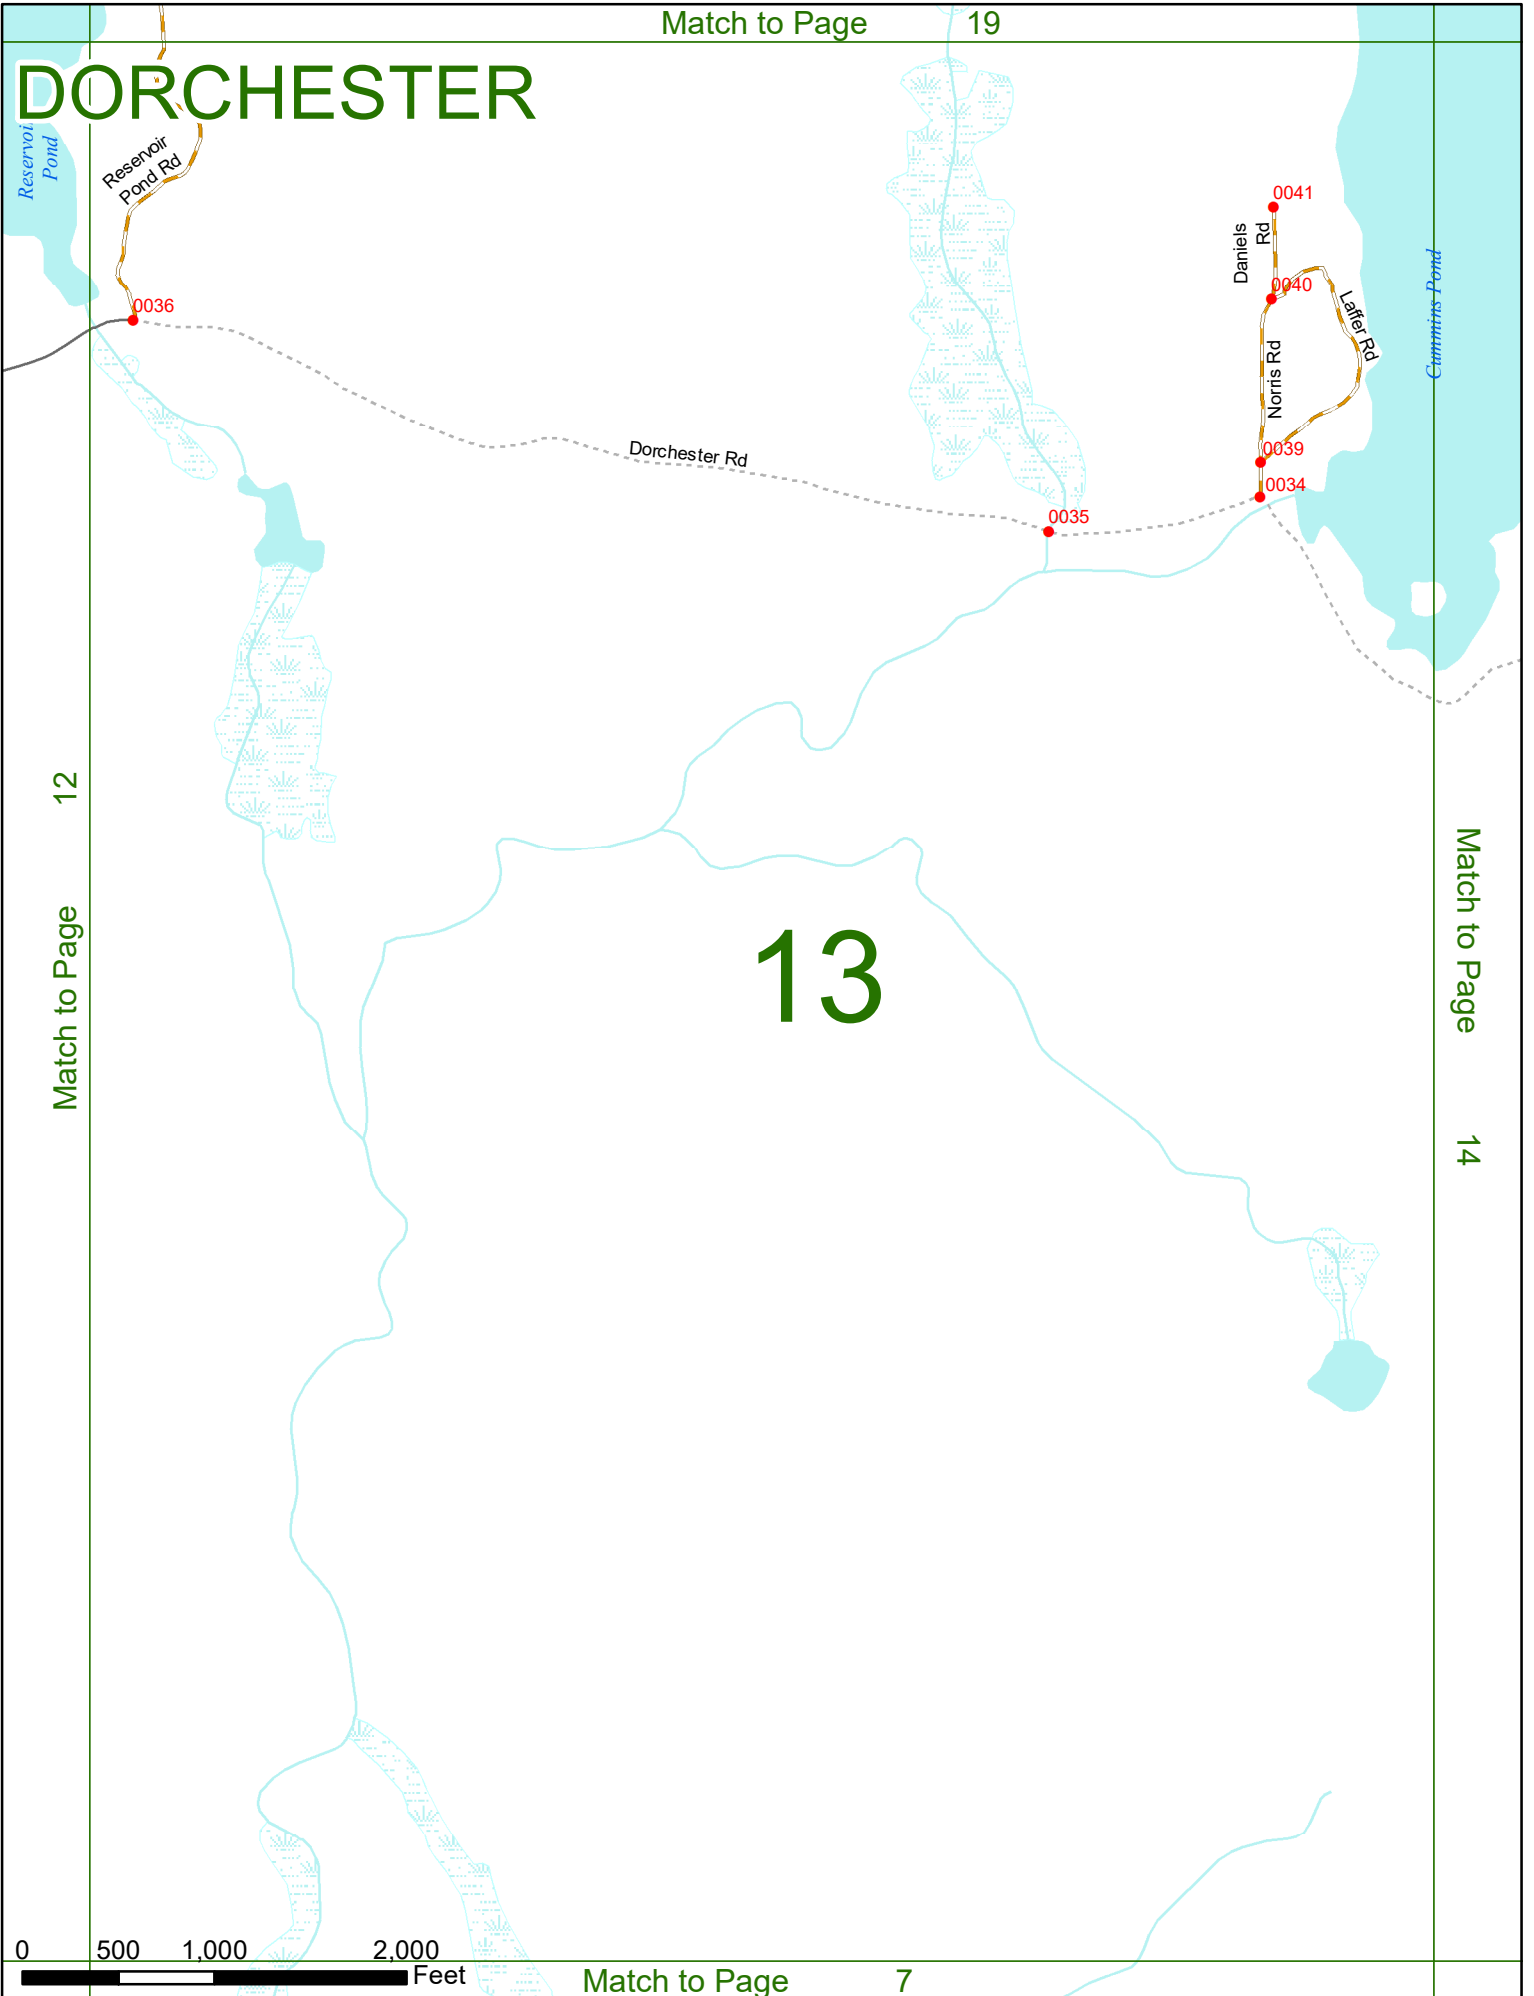

DORCHESTER

Reservoir Pond
Reservoir Pond Rd

0036

Dorchester Rd

0035

0041

0040

Daniels Rd

Norris Rd

Laifer Rd

Cammins Pond

0039

0034

12

Match to Page

13

Match to Page

14

0 500 1,000 2,000 Feet

Match to Page

7