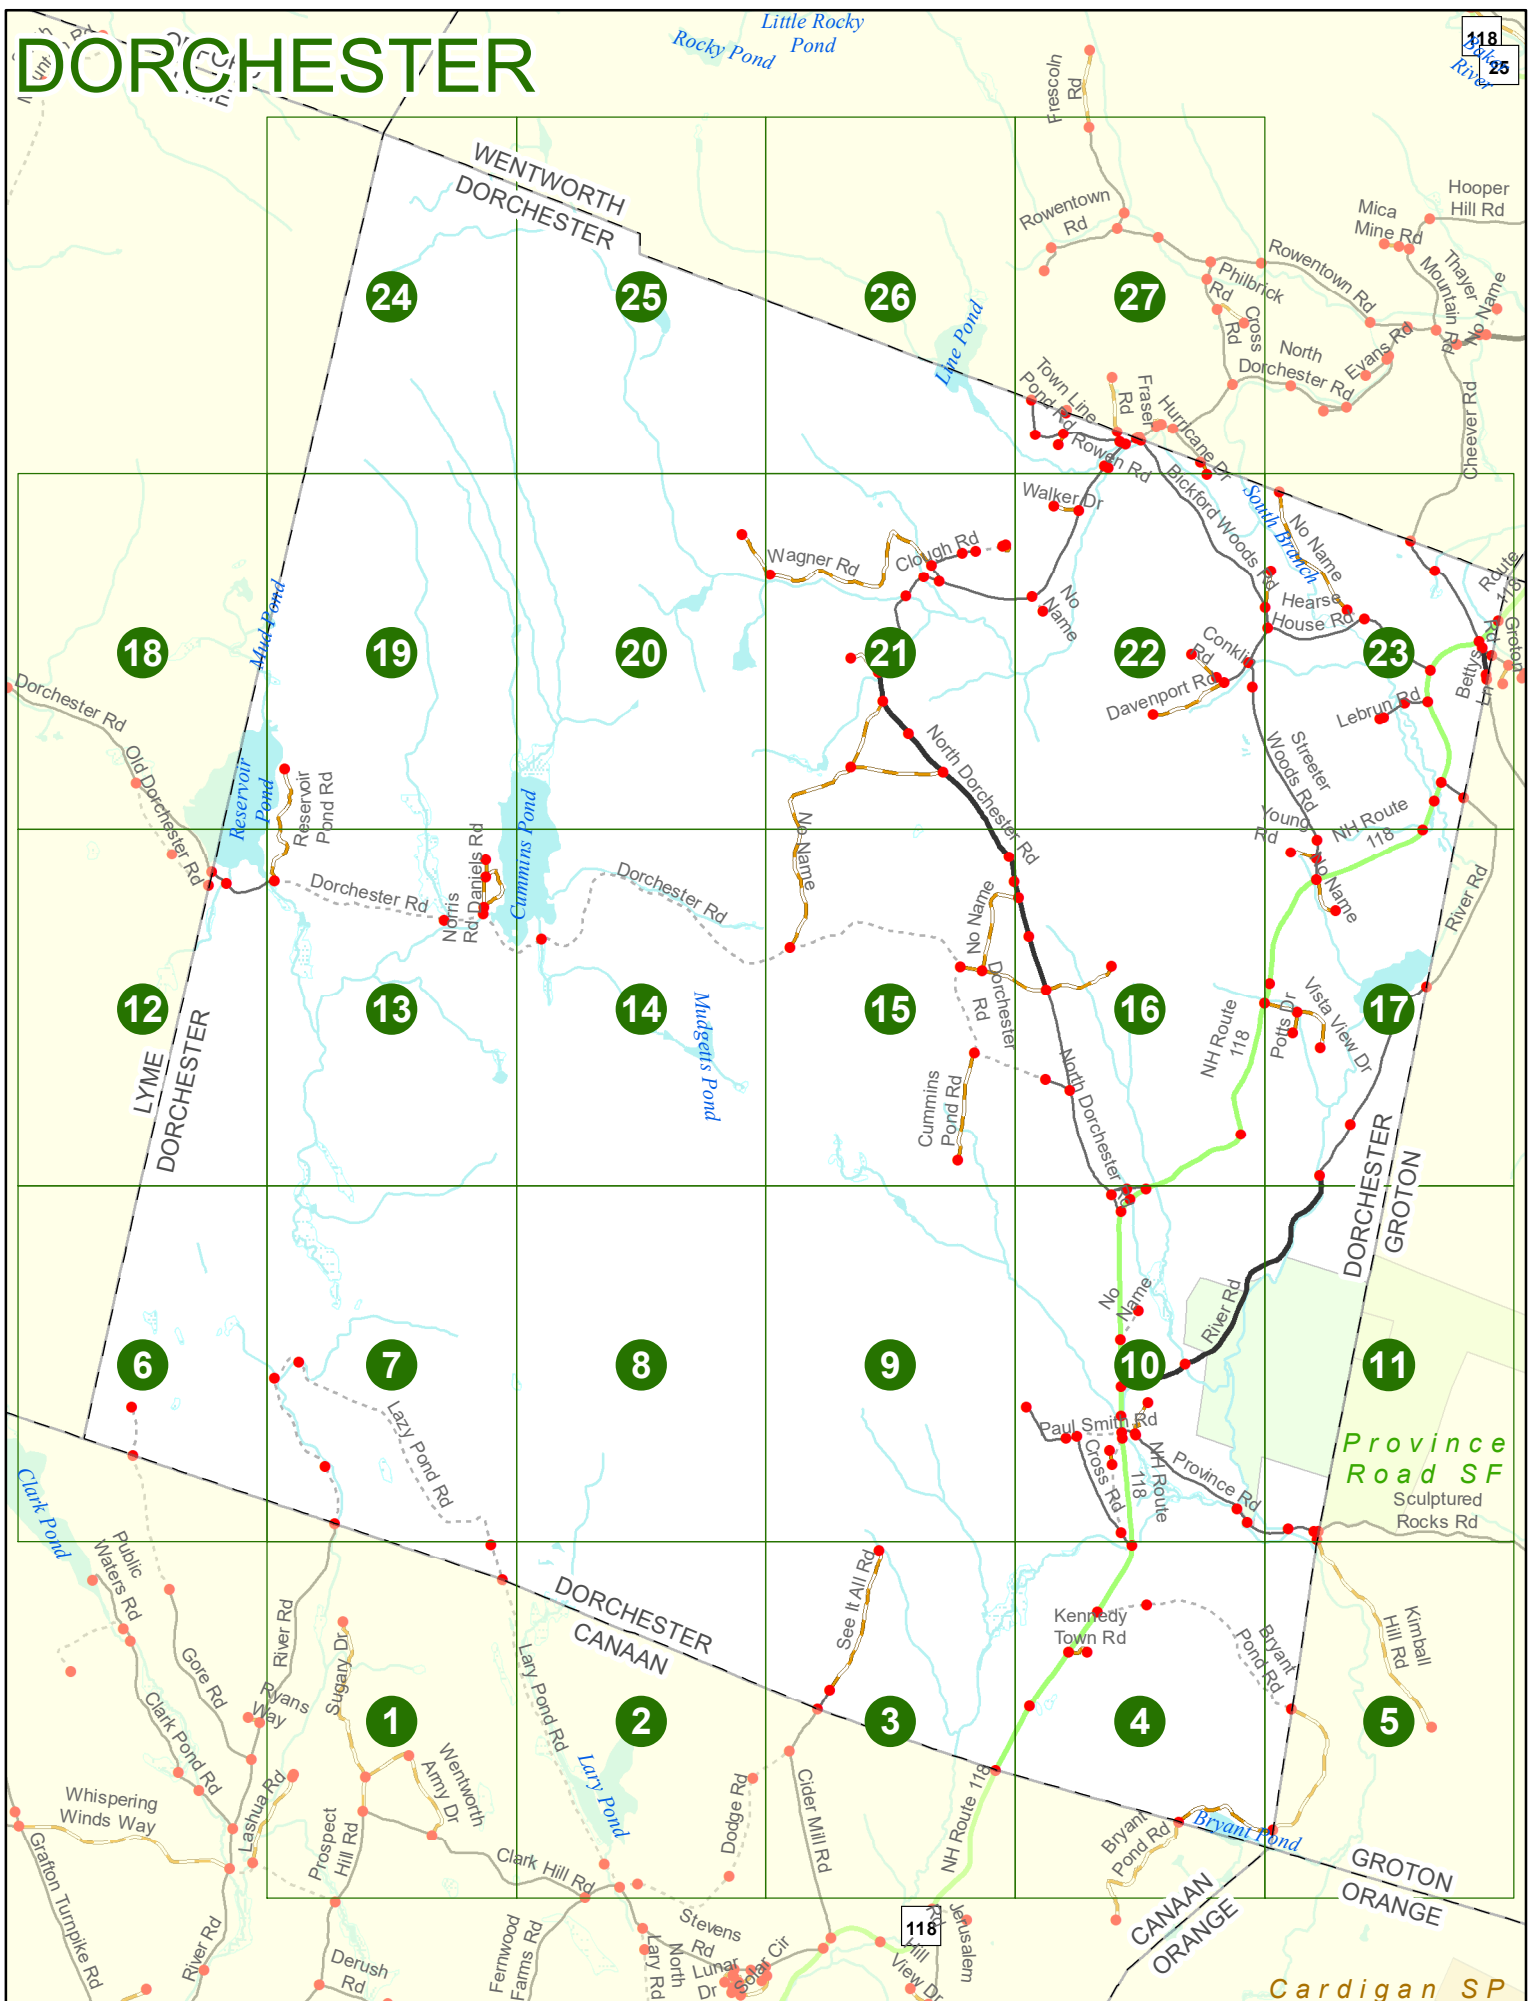

2022 Nodal Reference Bookmap

LEGEND

NHDOT will accept crash locations based on the State of NH Uniform Police Traffic Accident Report.

Crash occurred on:

Option 1 Street Address
 123 Main Street

Option 2 Route No and/or Distance from NESW Intesecting Road, Bridge,
 Street name Intersecting Street Town/County line
 Main Street 500 E Oak Street

Option 3 First Node Distance from First Node Second Node
 515 212 632

Option 4 Route No and/or Mile Marker on Interstate Only NESW Mile (Marker)
 Street name
 189S 700 feet S 36.8

Option 3 – Example

Street Name Loudon Road
First Node 803
Distance from First Node 318 Ft
Second Node 813

DORCHESTER

Cardigan SP

Date: 1/5/2022

DORCHESTER

Match to Page 7

DORCHESTER
CANAAN

0174

Lazy Pond Rd

Gore Rd
0165

River Rd

0487

Sugary Dr

0484
0511

Lashua Rd

0481

Wentworth Army Dr
0146