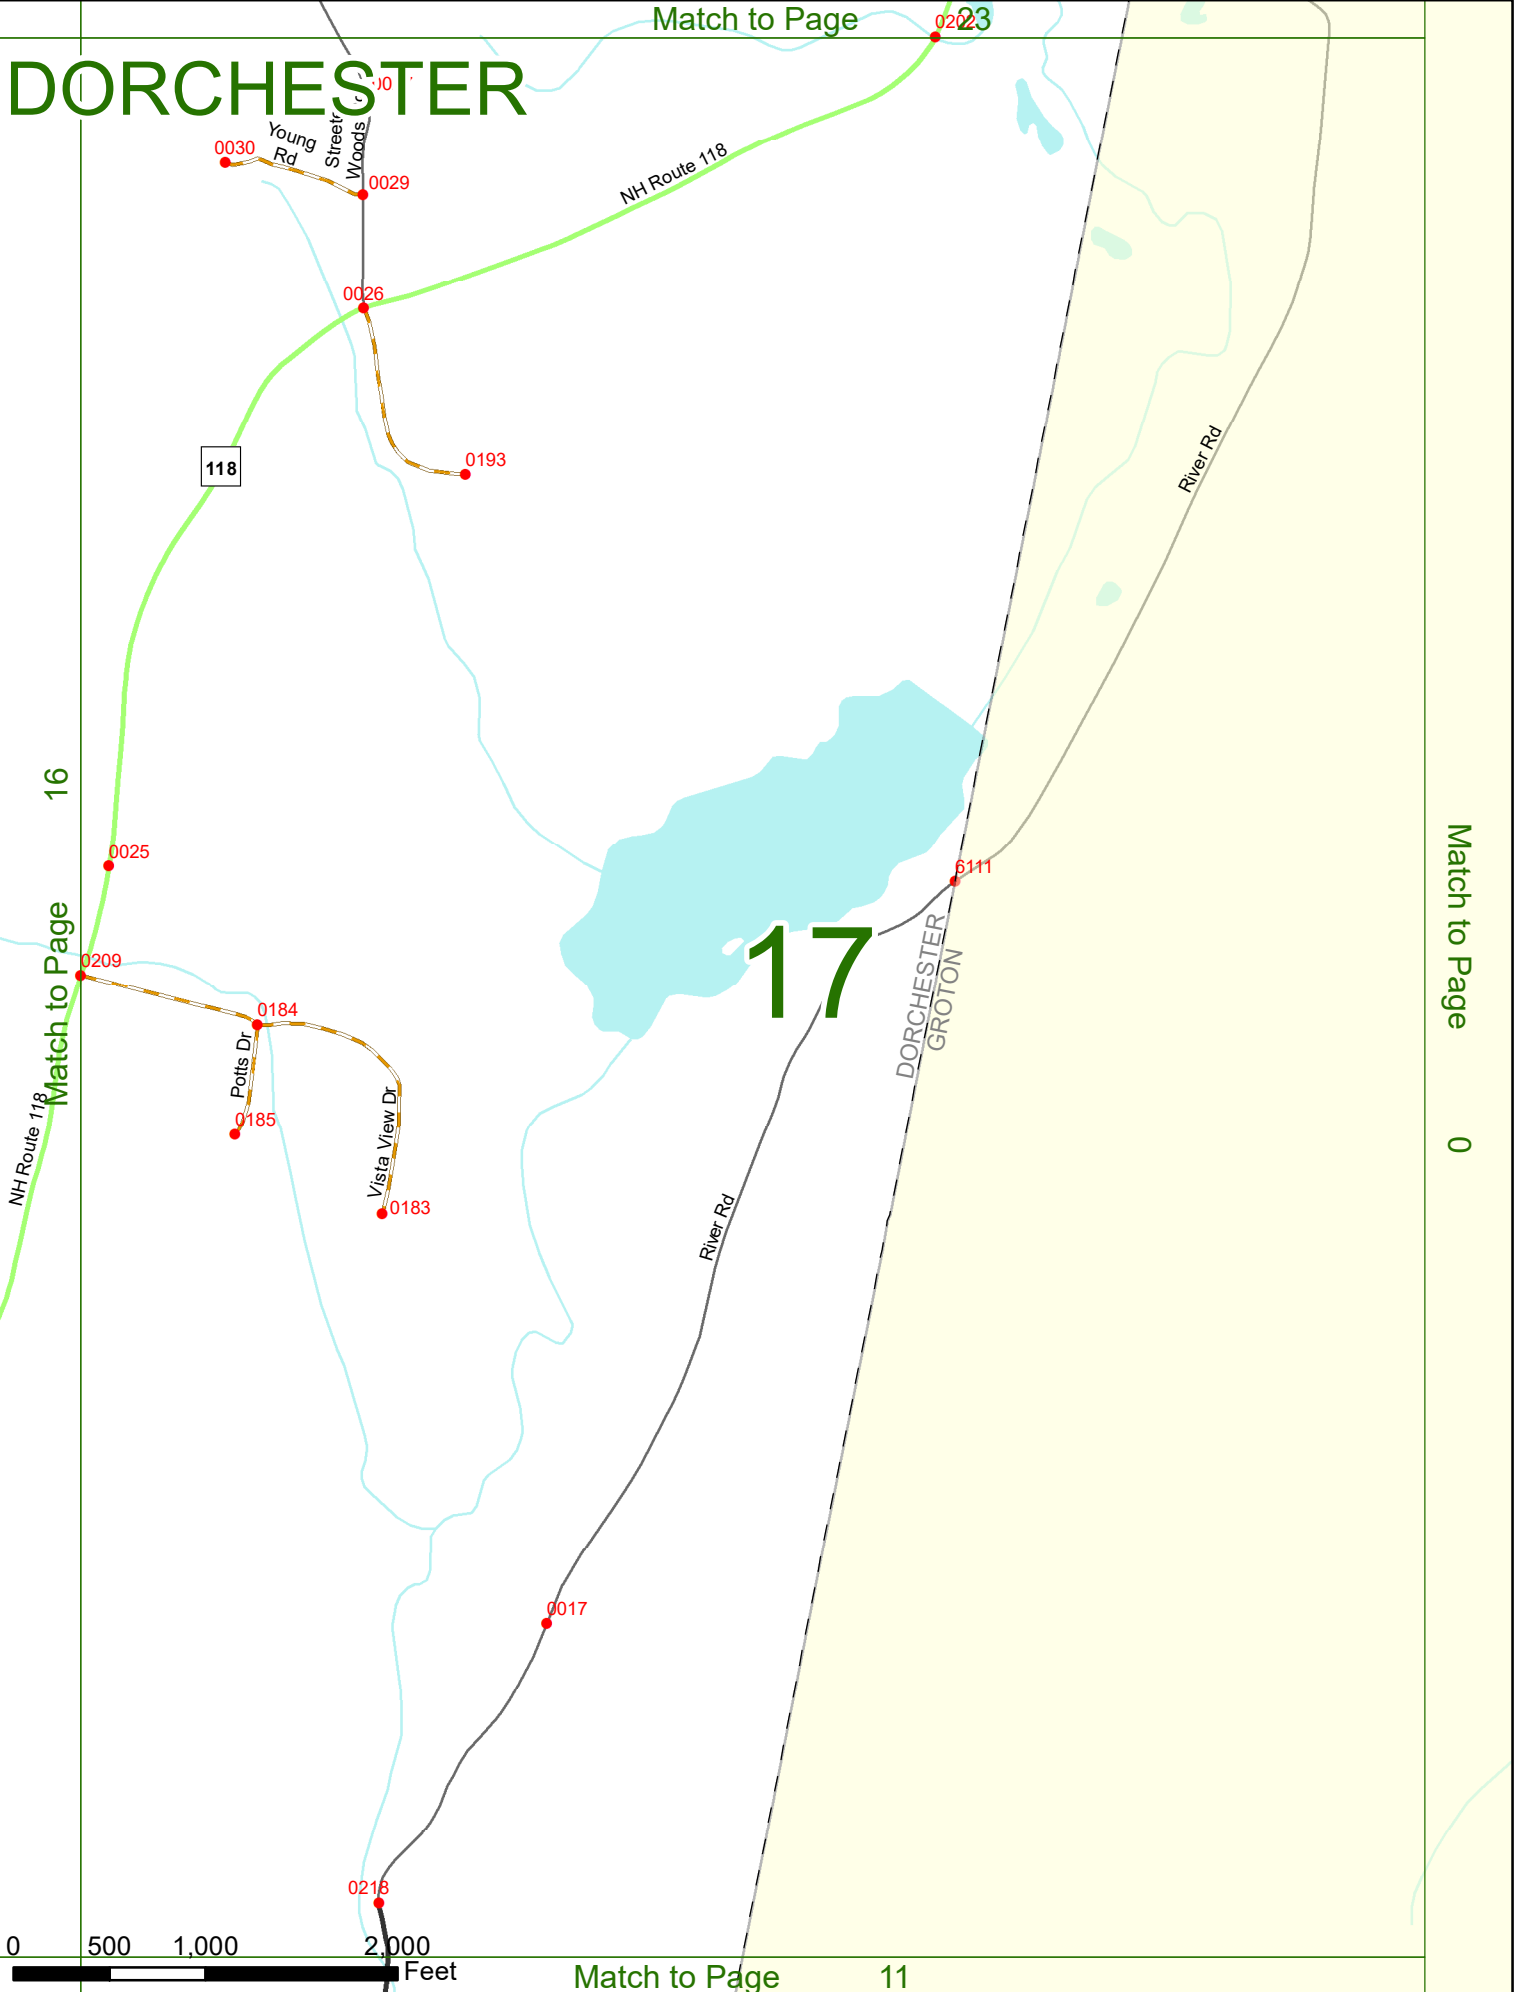

DORCHESTER

Match to Page 23

Match to Page 0

0 500 1,000 2,000 Feet

Match to Page 11