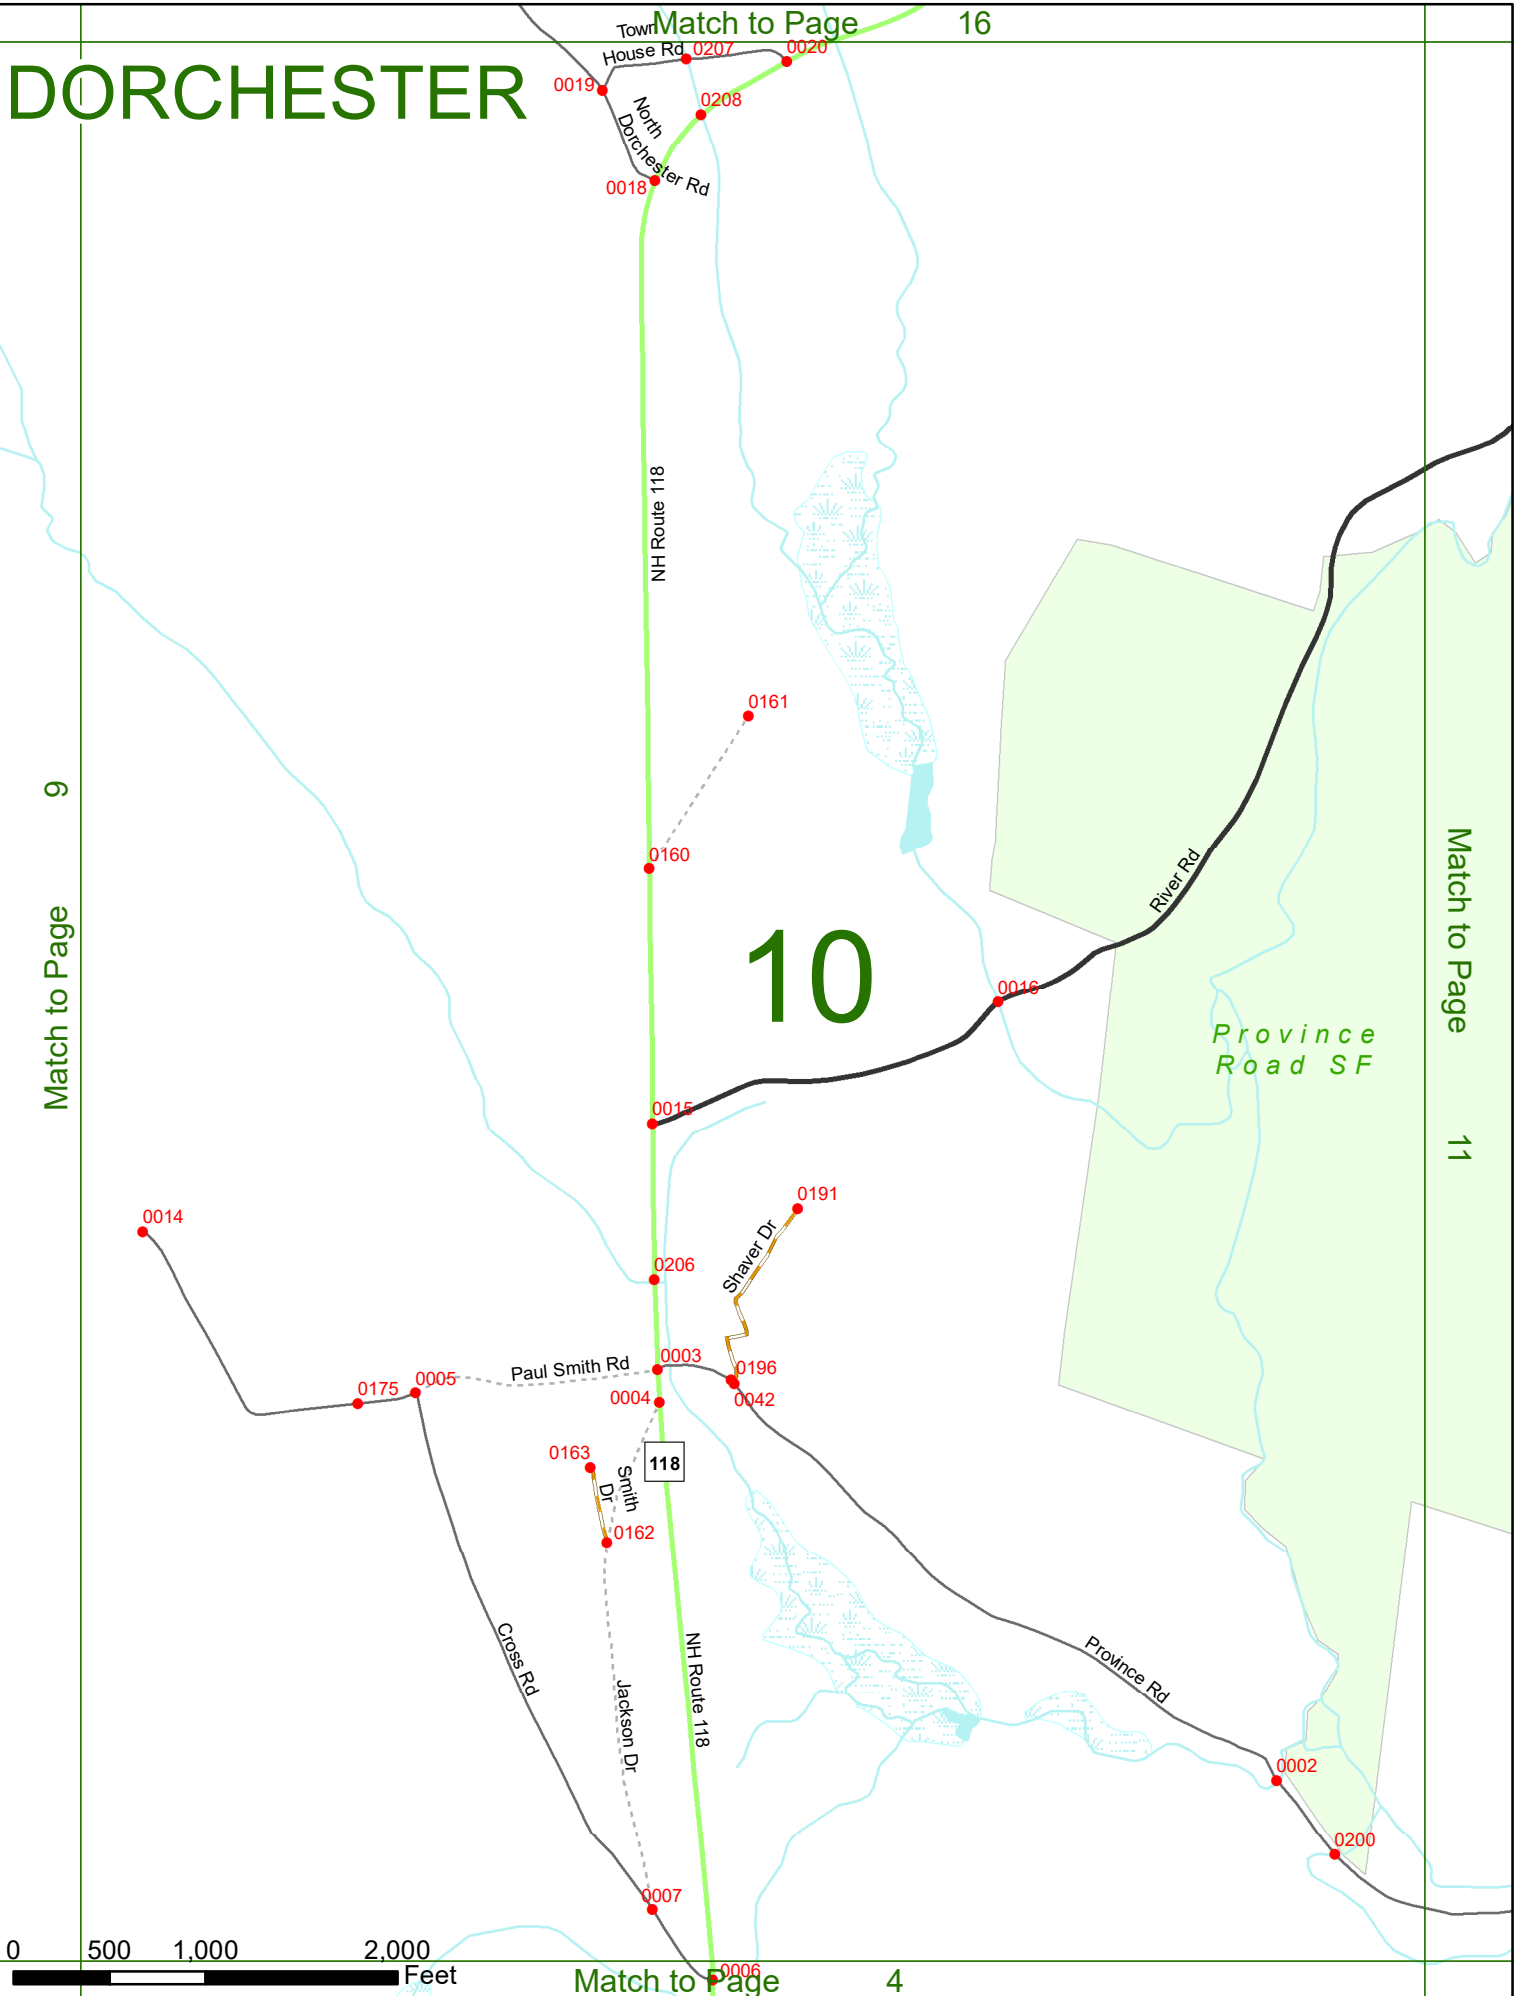

DORCHESTER