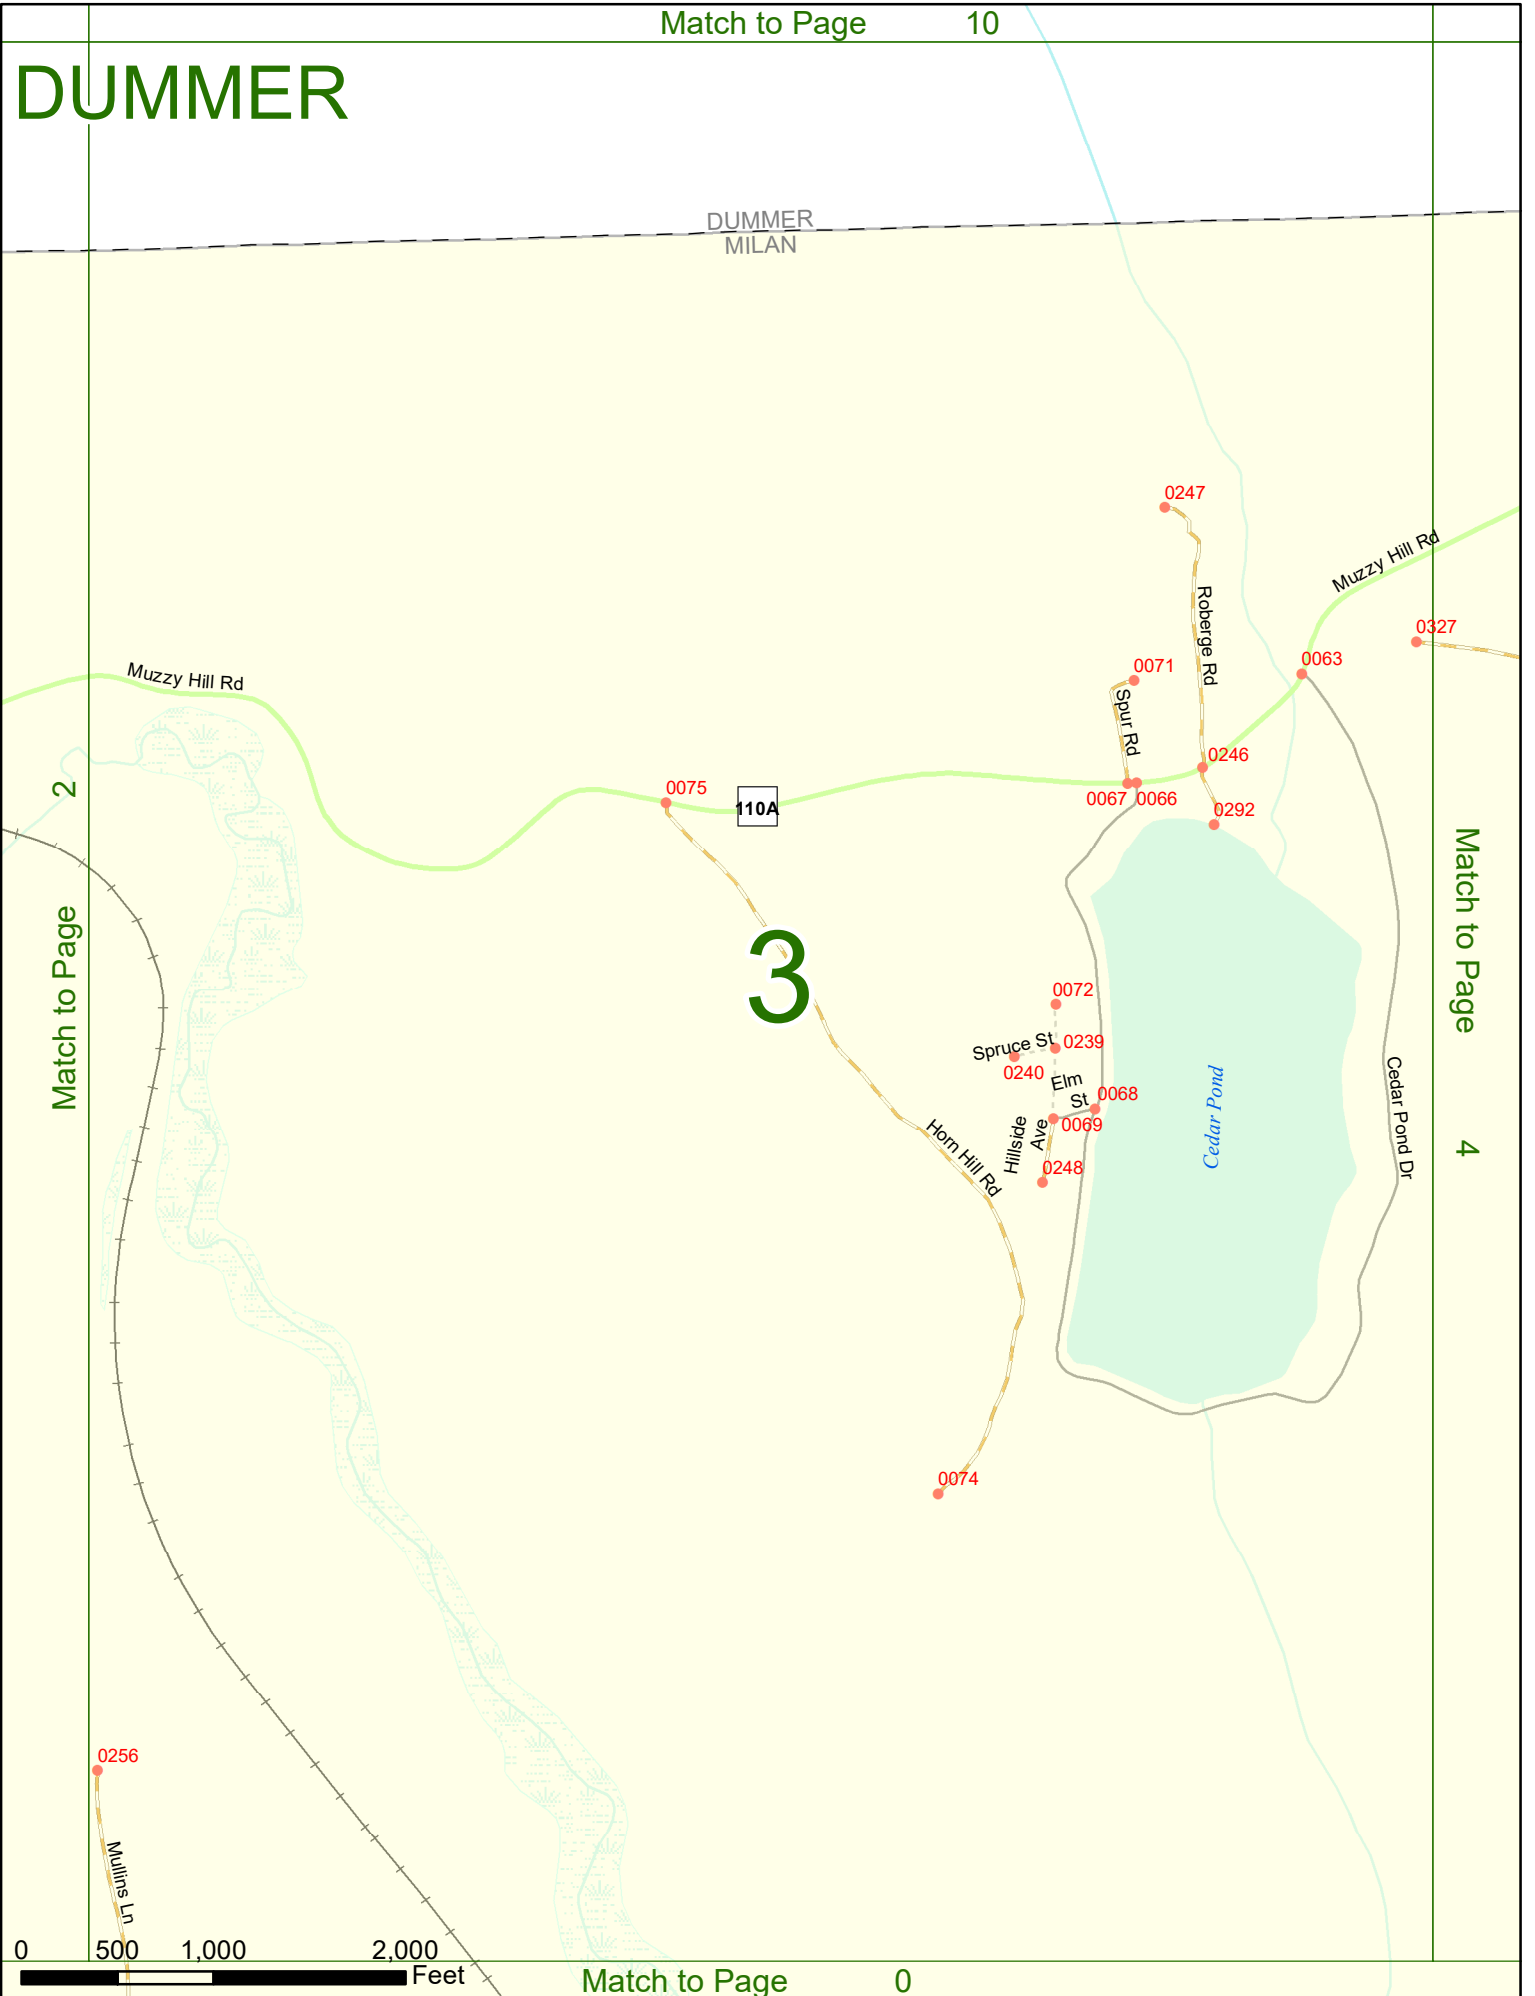

# 3

110A

Cedar Pond

0256  
Mullins Ln

0 500 1,000 2,000 Feet

Match to Page 0