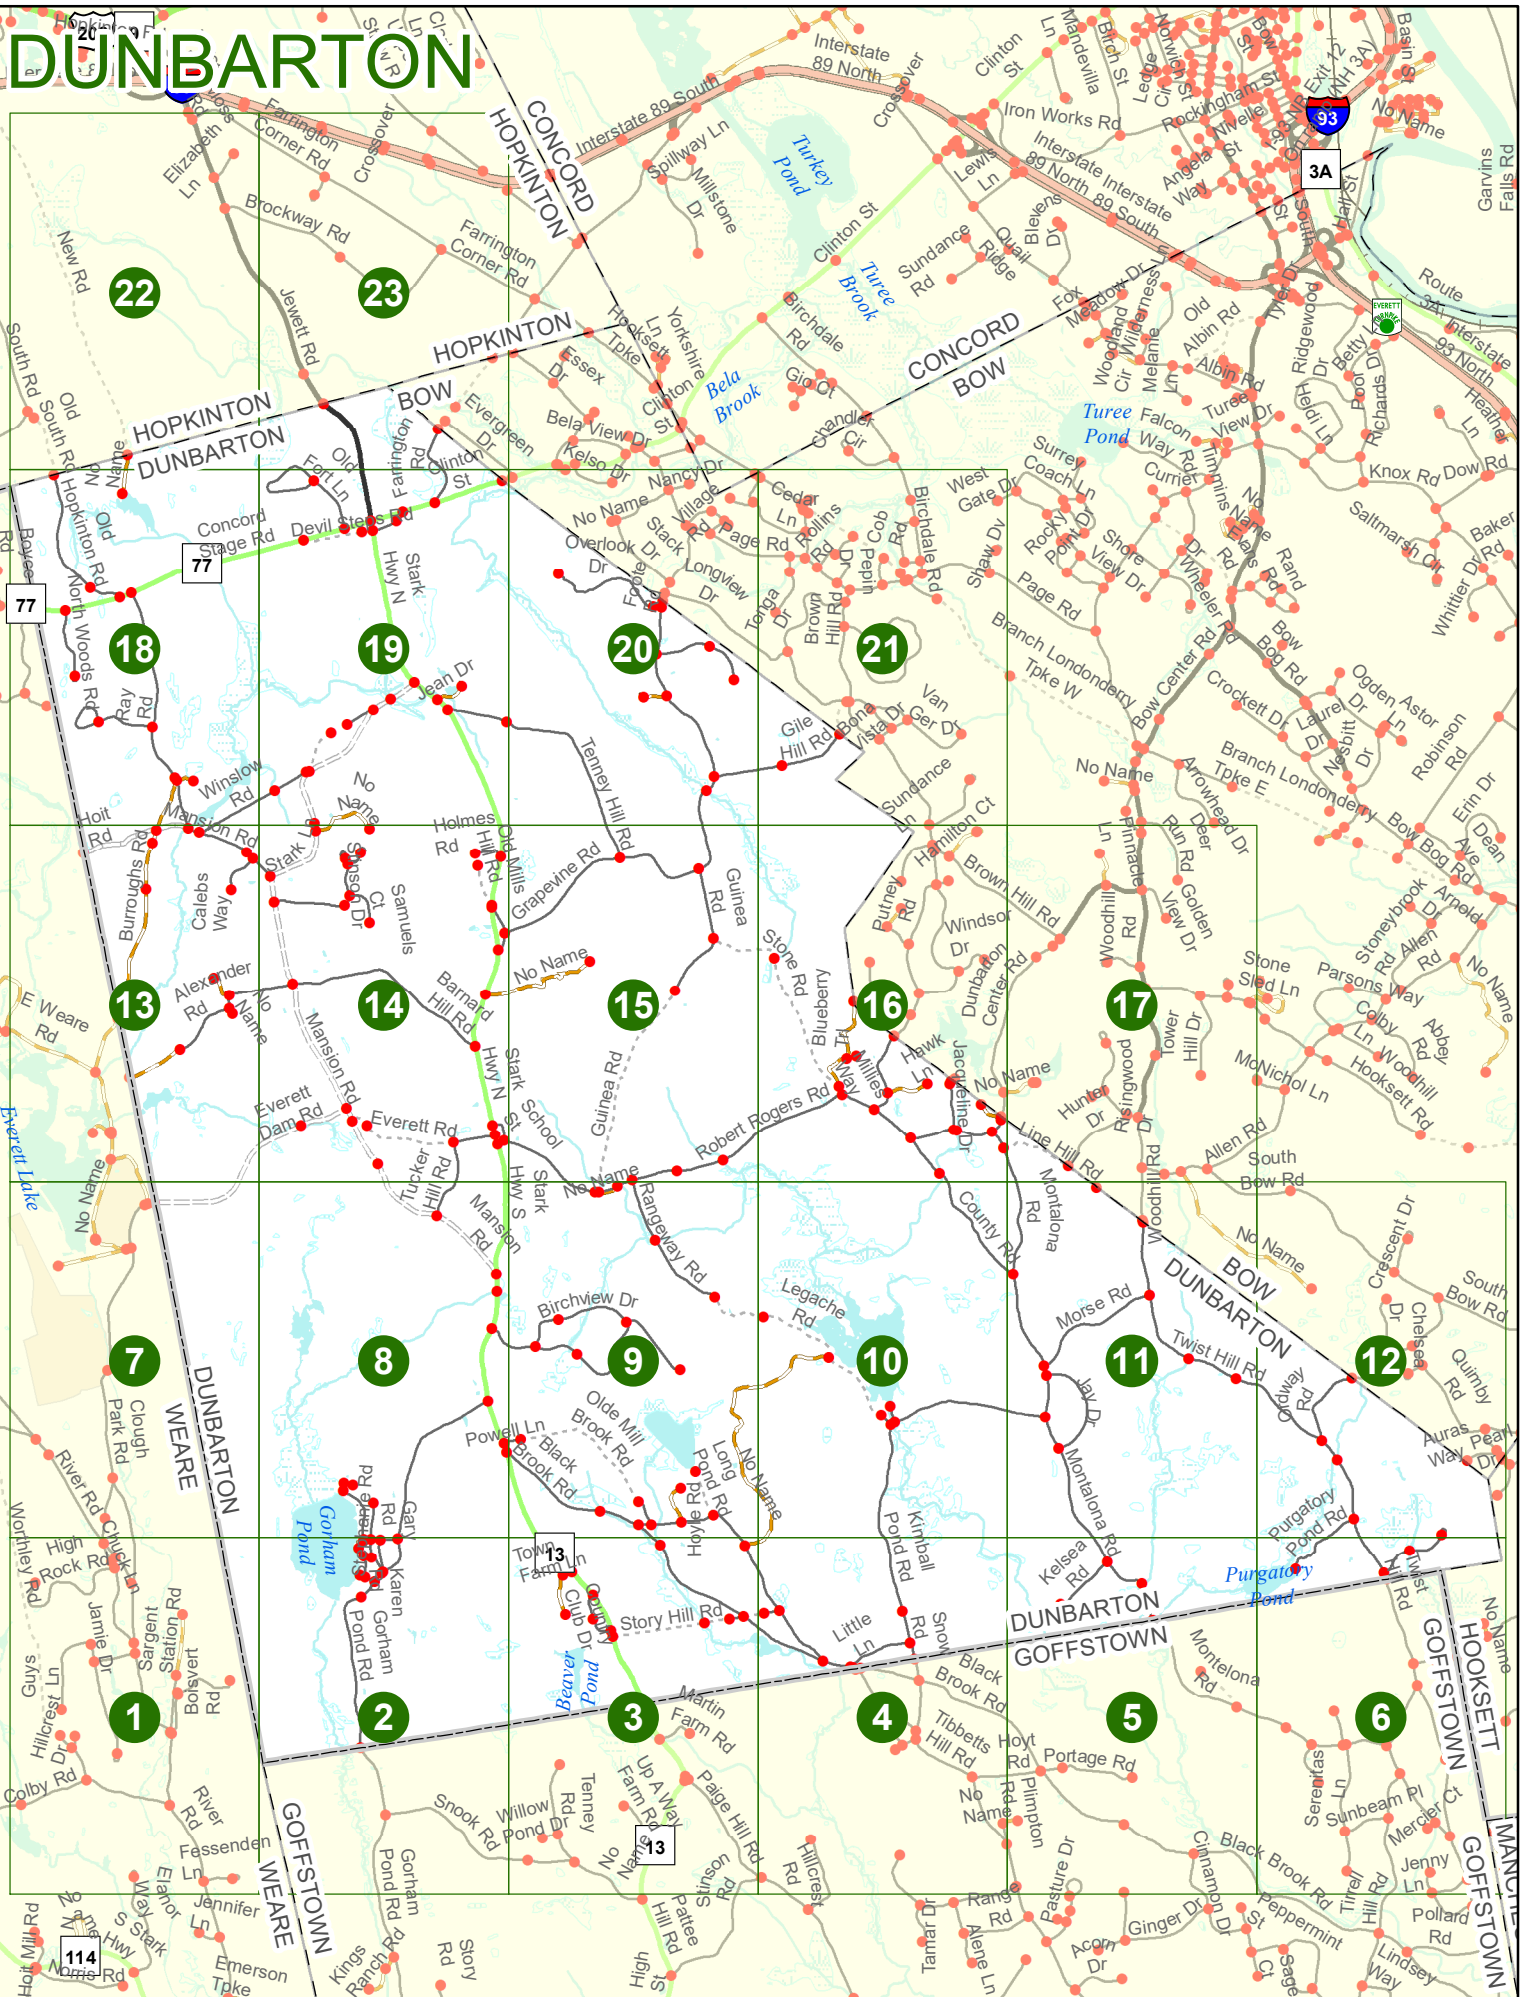

New Hampshire
DOT
Department of Transportation

Maps and data sets are not guaranteed to be free from errors and omissions. Data is in a constant state of update and correction by various groups and agencies. Information displayed on this map is the best available at the time of publication.

2022 Nodal Reference Bookmap

LEGEND

NHDOT will accept crash locations based on the State of NH Uniform Police Traffic Accident Report.

Crash occurred on:

Option 1 Street Address
 123 Main Street

Option 2 Route No and/or Distance from NESW Intesecting Road, Bridge,
 Street name Intersecting Street Town/County line
 Main Street 500 E Oak Street

Option 3 First Node Distance from First Node Second Node
 515 212 632

Option 4 Route No and/or Mile Marker on Interstate Only NESW Mile (Marker)
 Street name
 189S 700 feet S 36.8

Option 3 – Example

Street Name Loudon Road
First Node 803
Distance from First Node 318 Ft
Second Node 813