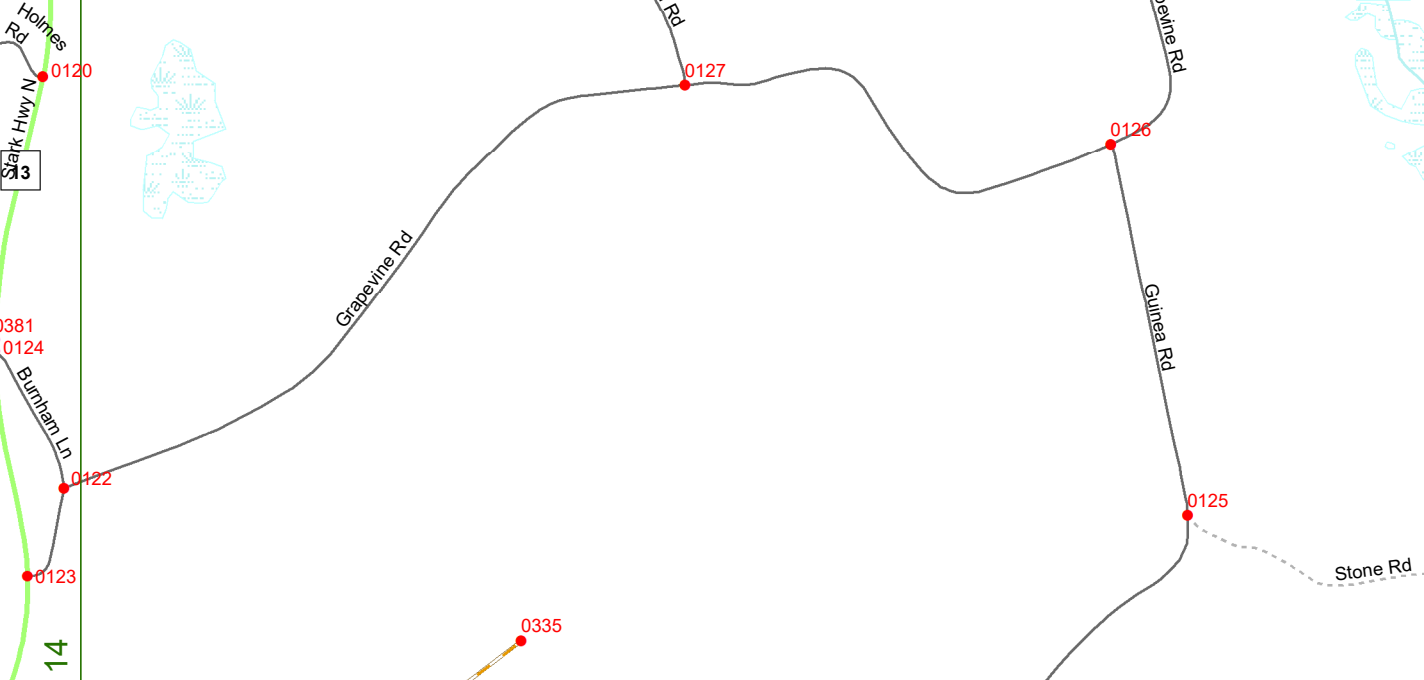

DUNBARTON

Match to Page 20

Match to Page

15

Match to Page

16