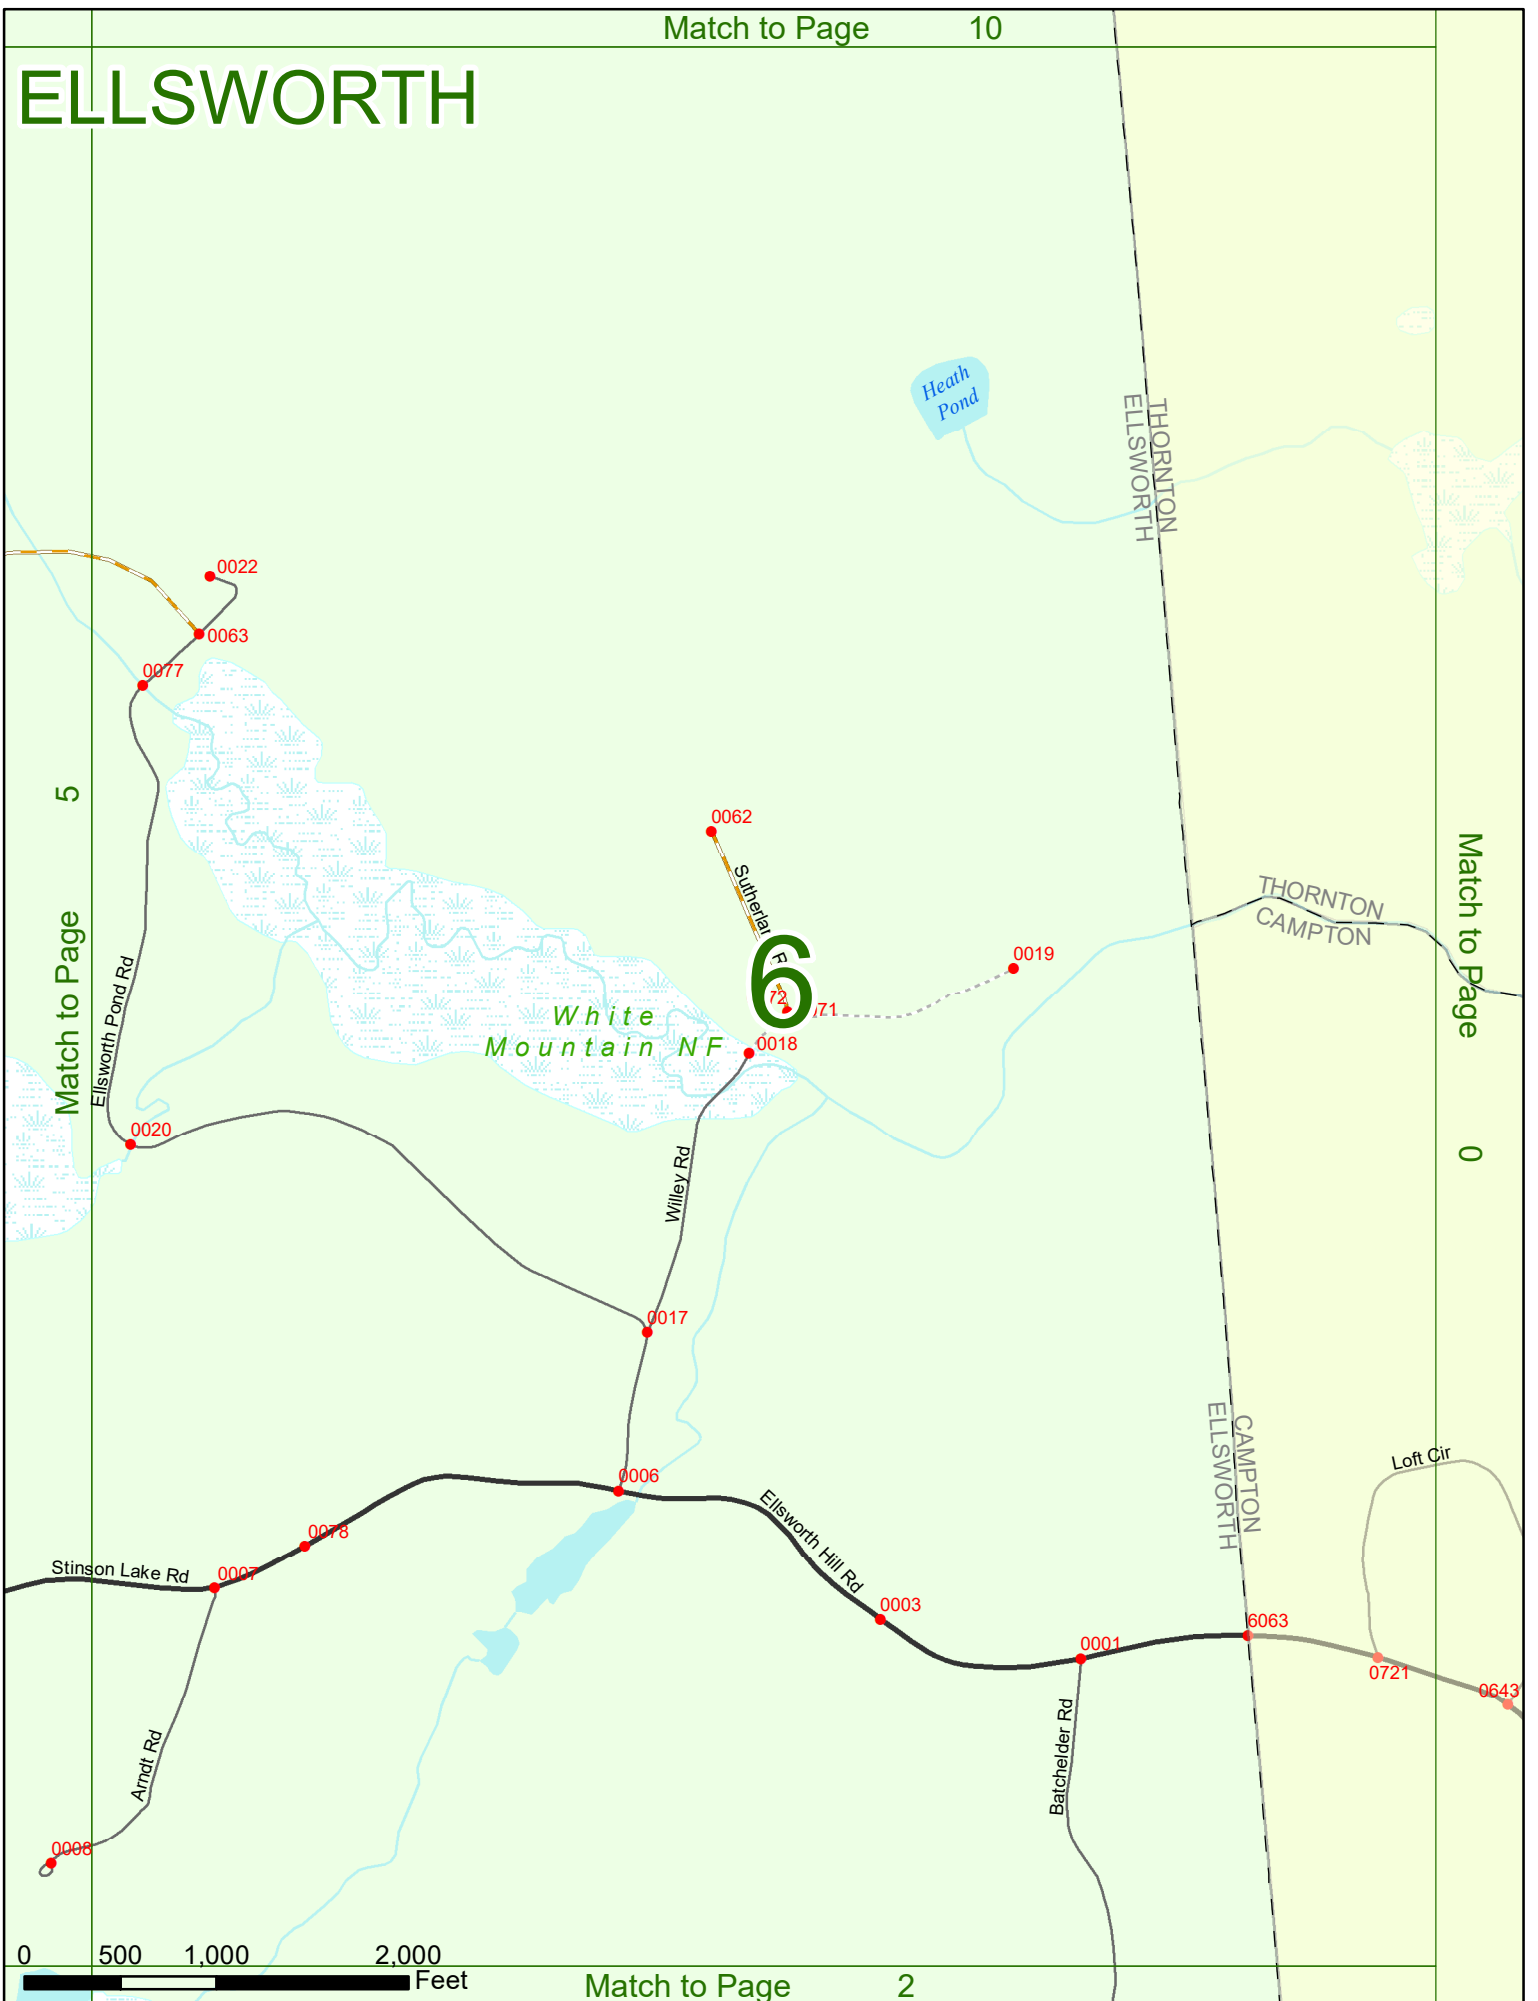

ELLSWORTH

Match to Page 5

Match to Page 0