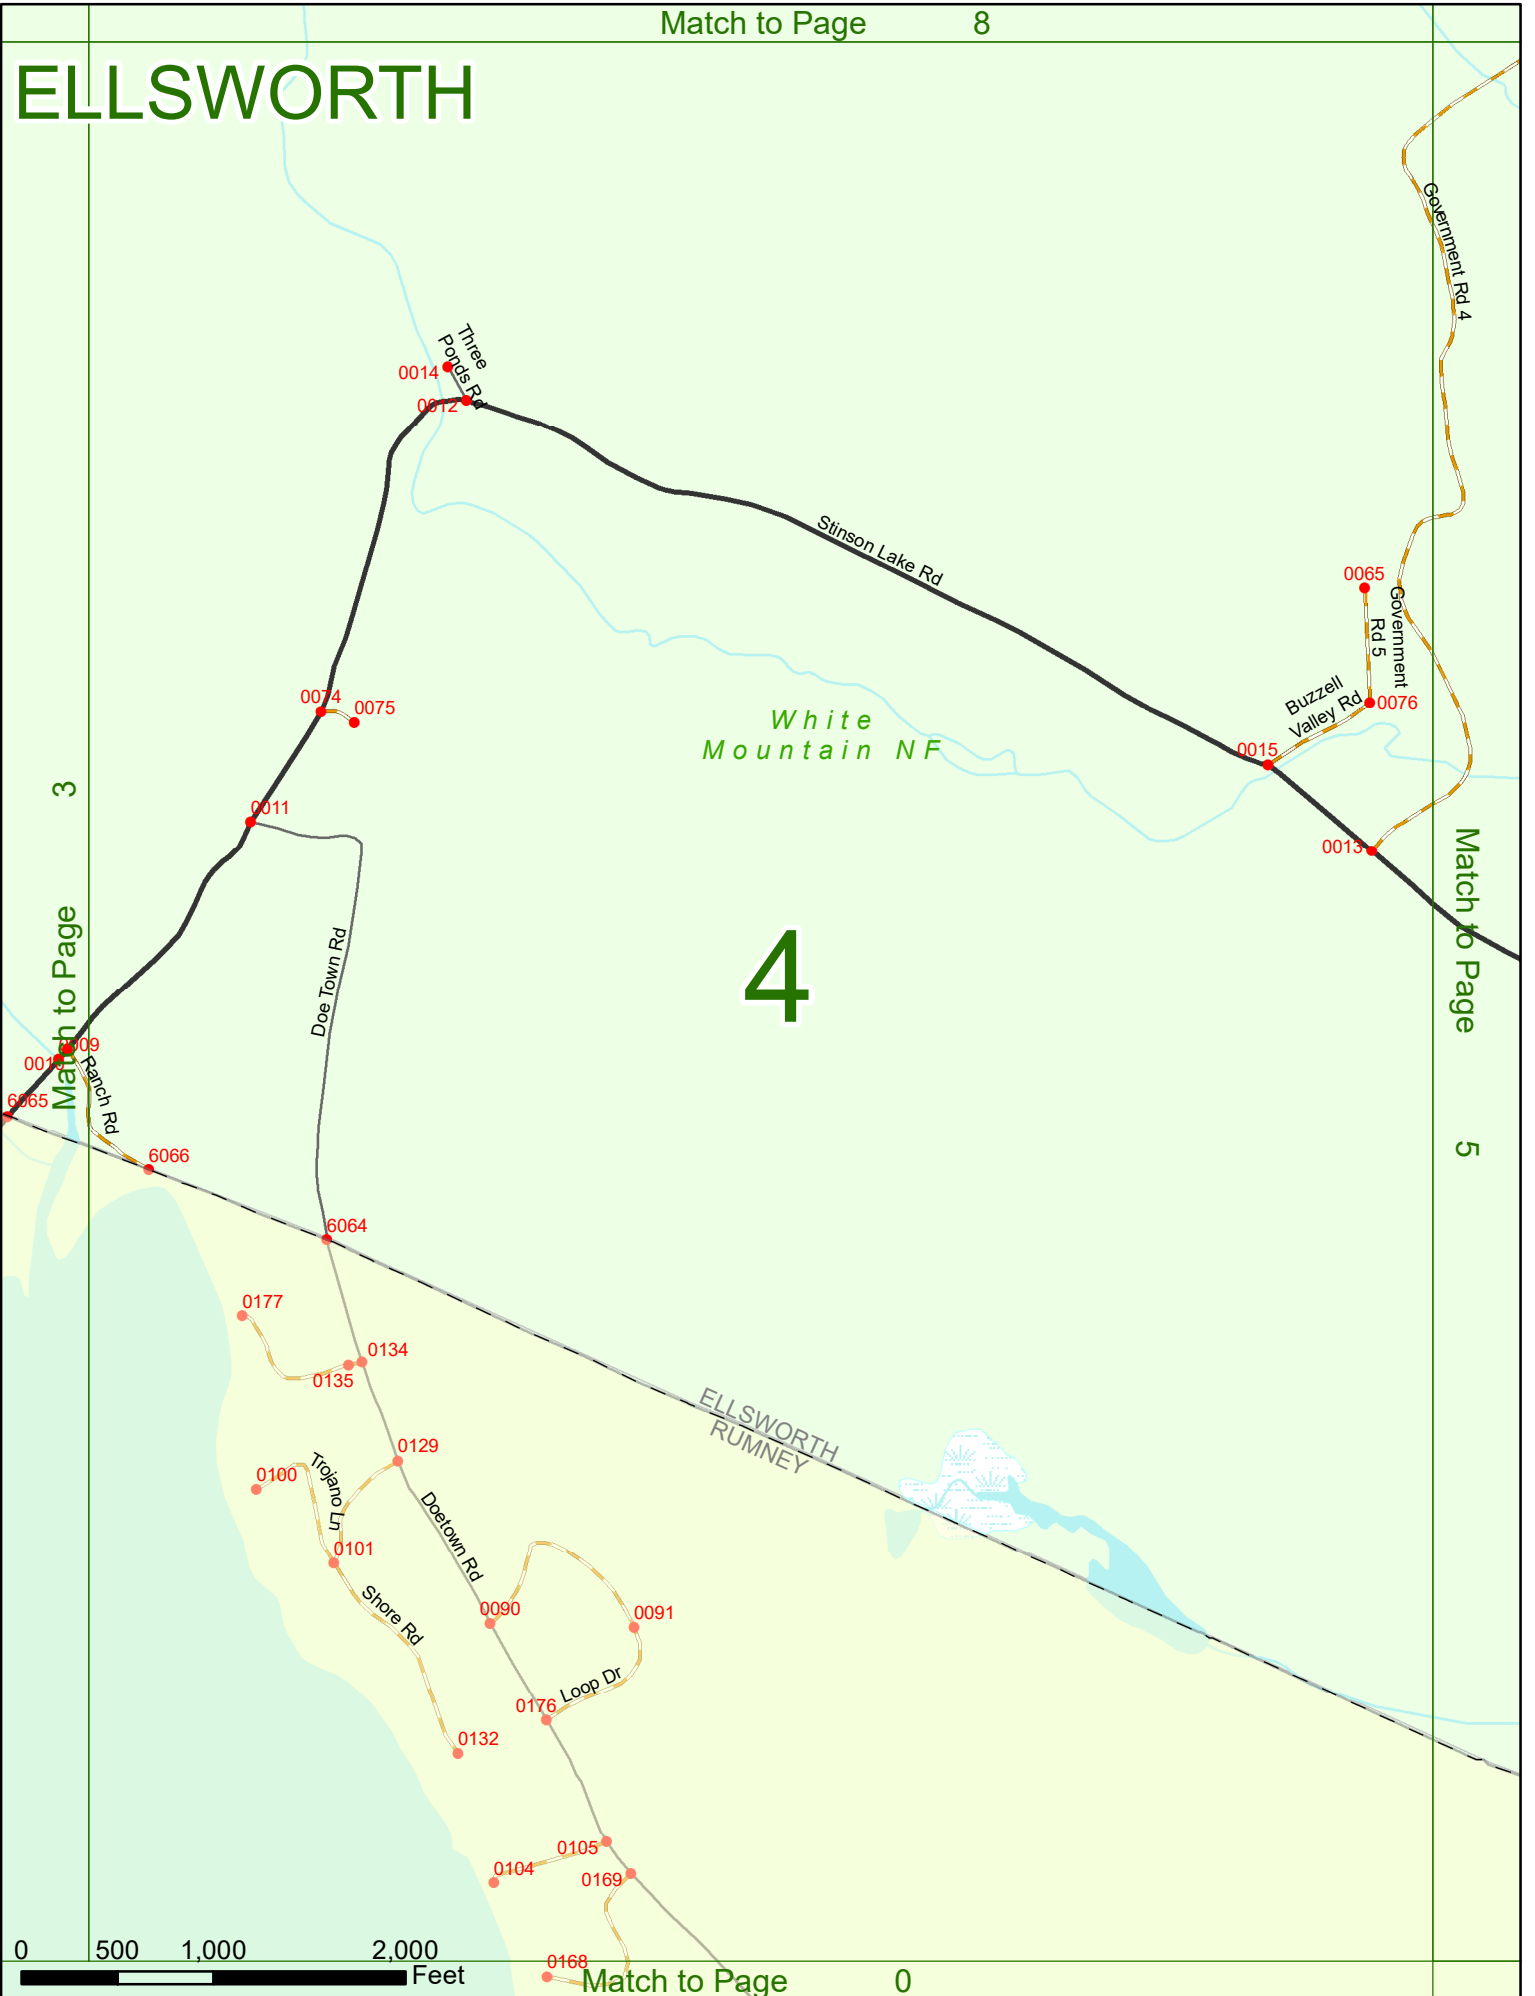

ELLSWORTH

4

White Mountain NF

ELLSWORTH RUMNEY

3

Match to Page 5

5