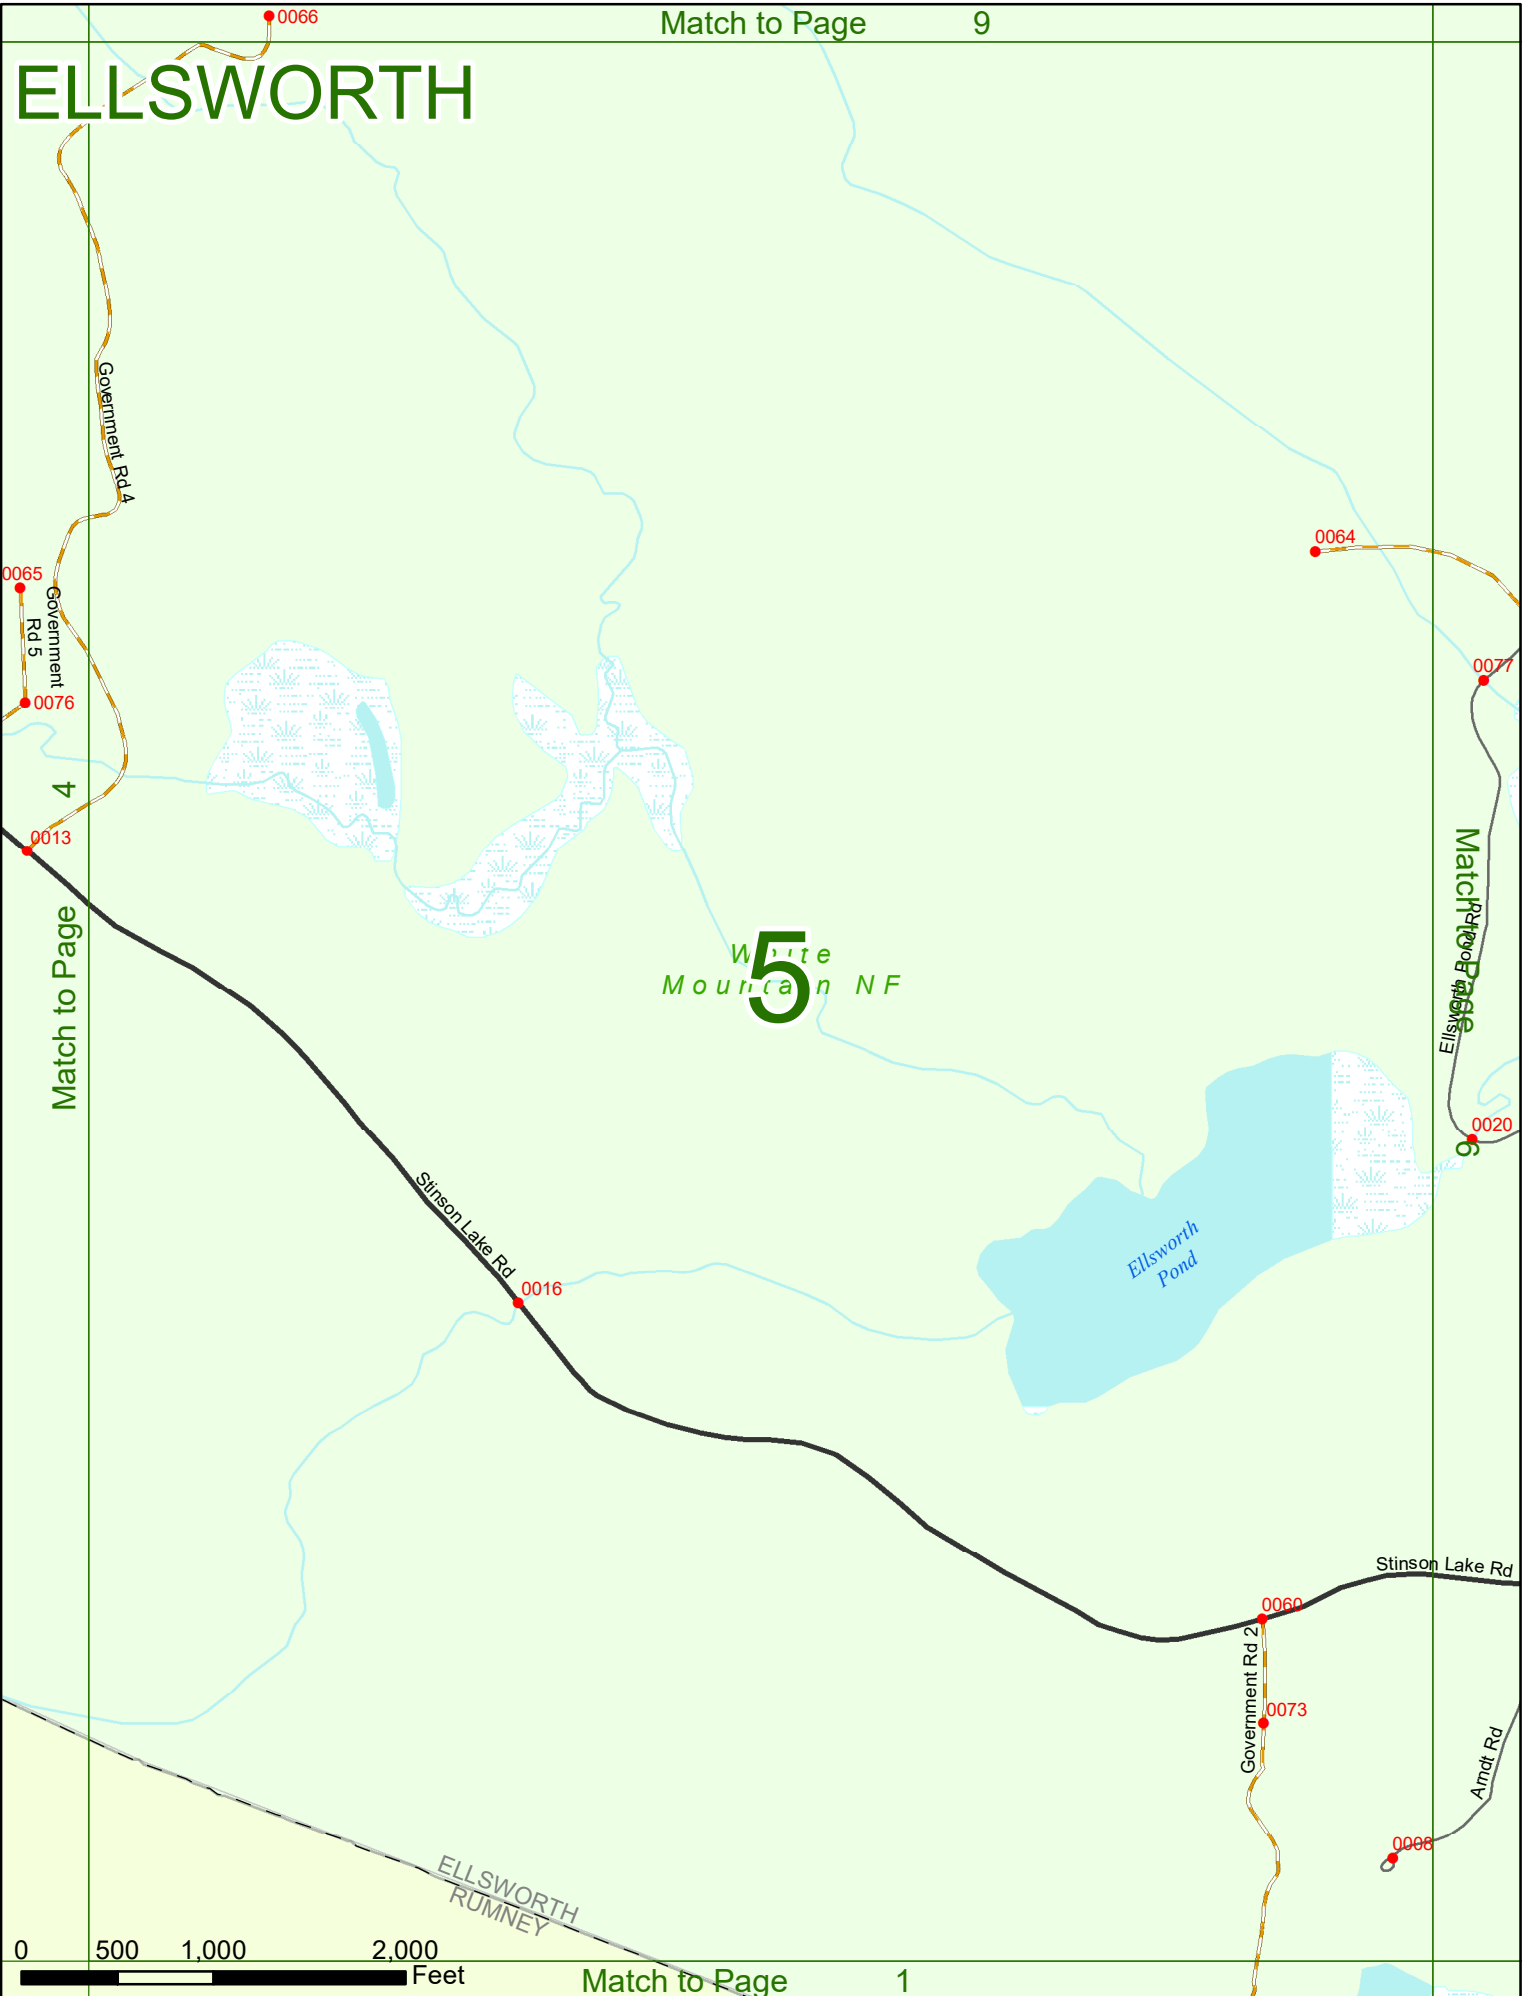

ELLSWORTH

White Mountain NF

5