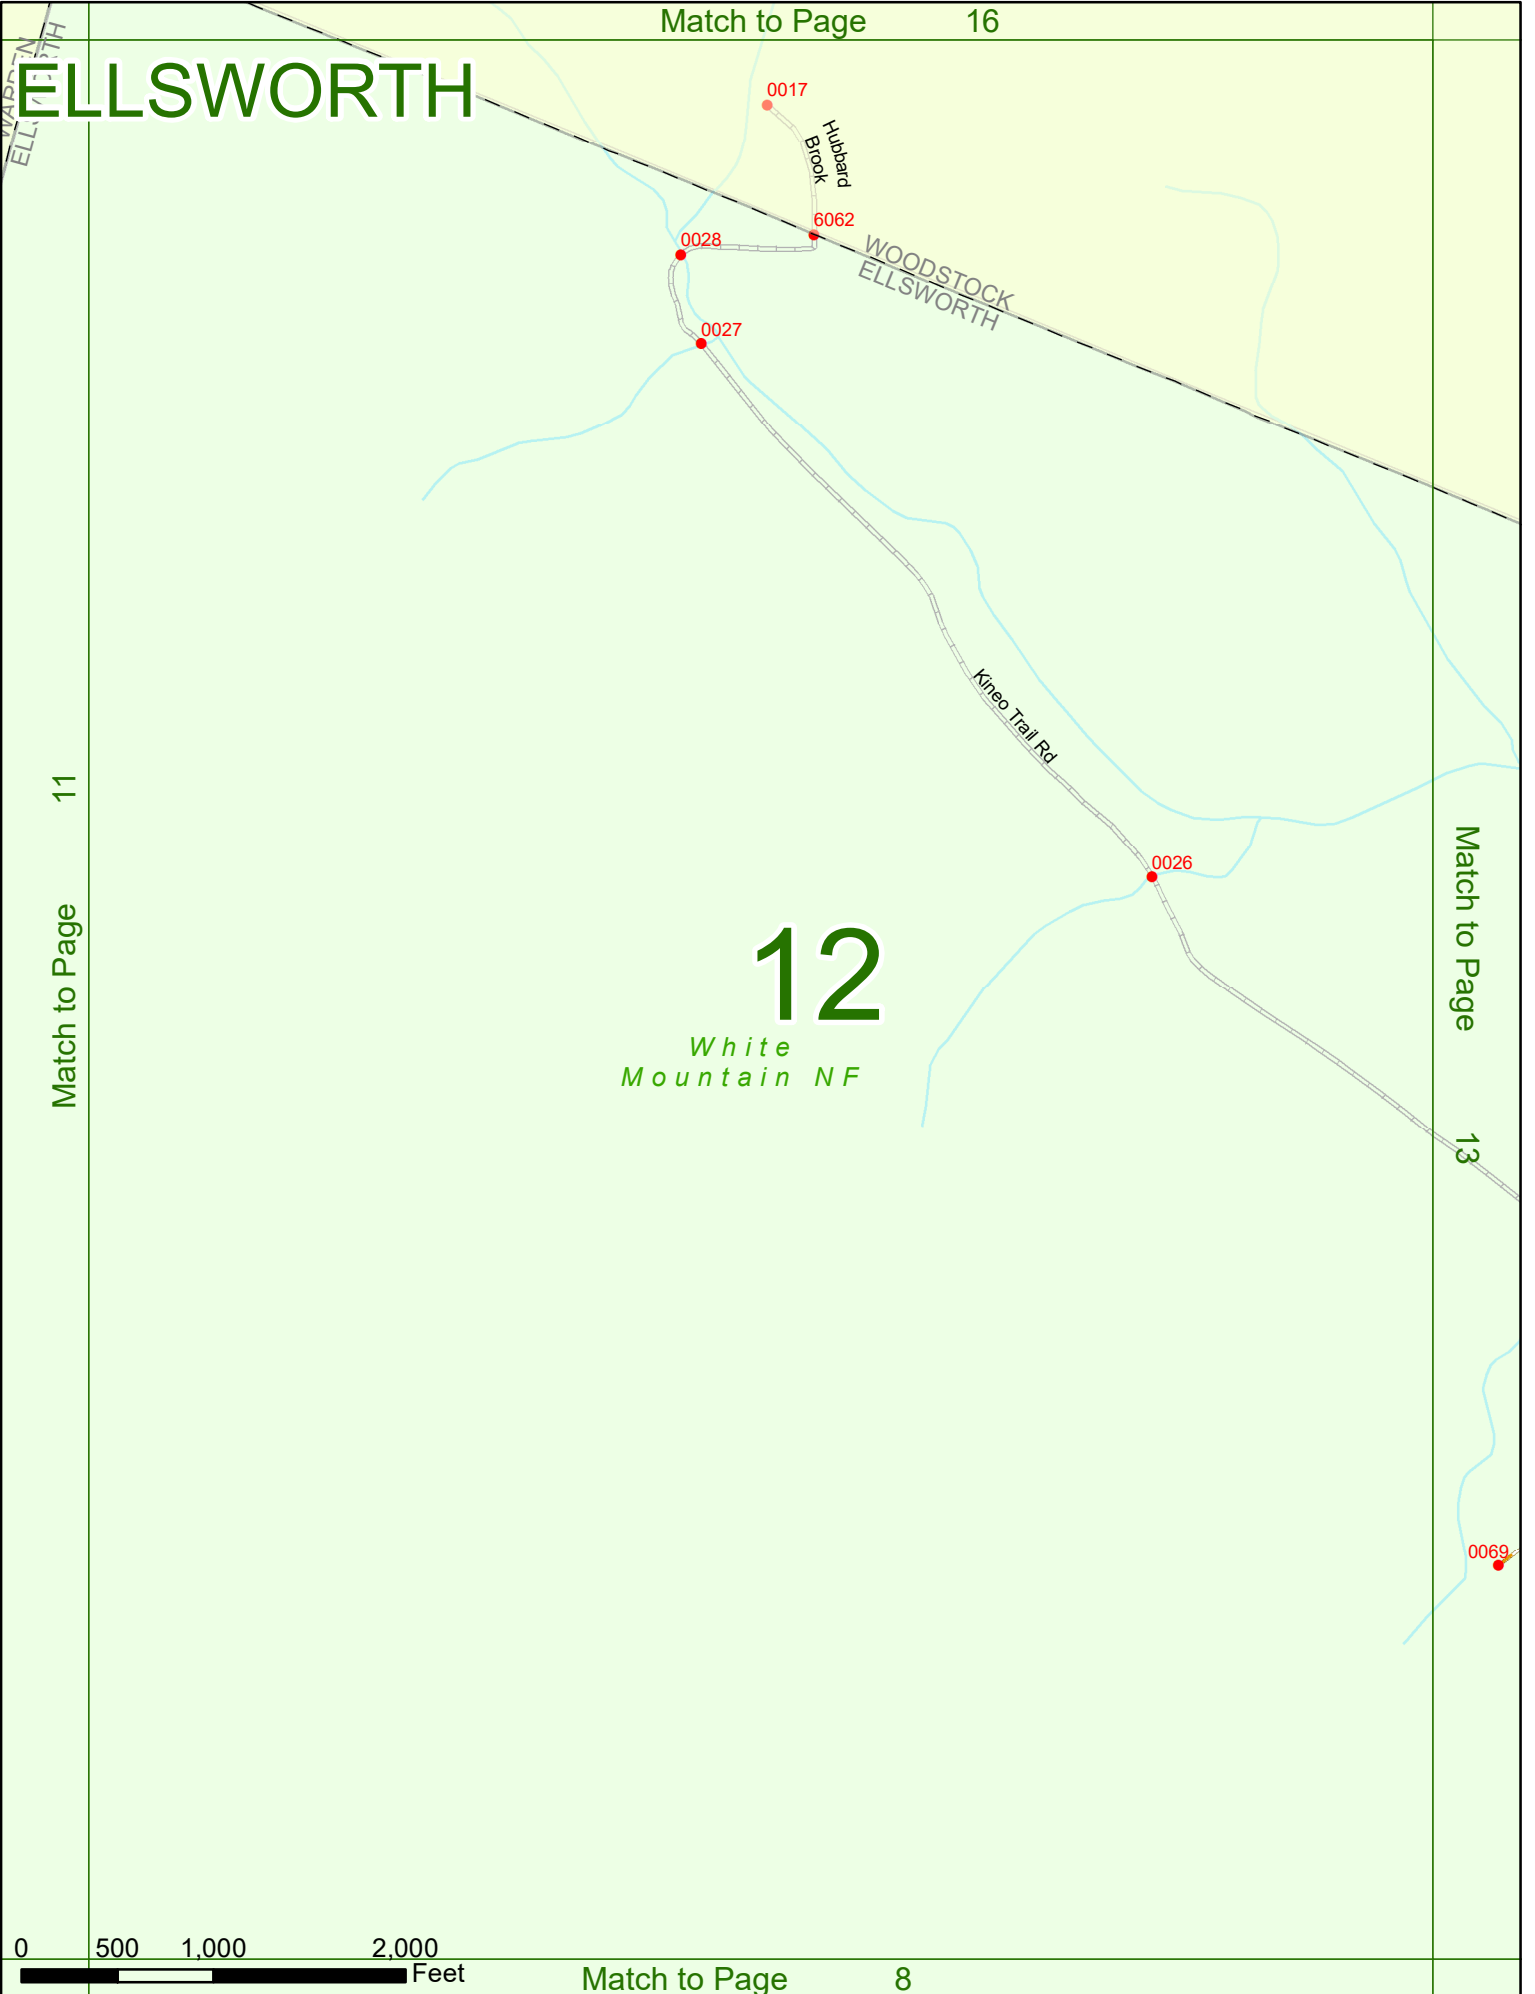

ELLSWORTH

Match to Page 11

Match to Page 13

12
White Mountain NF