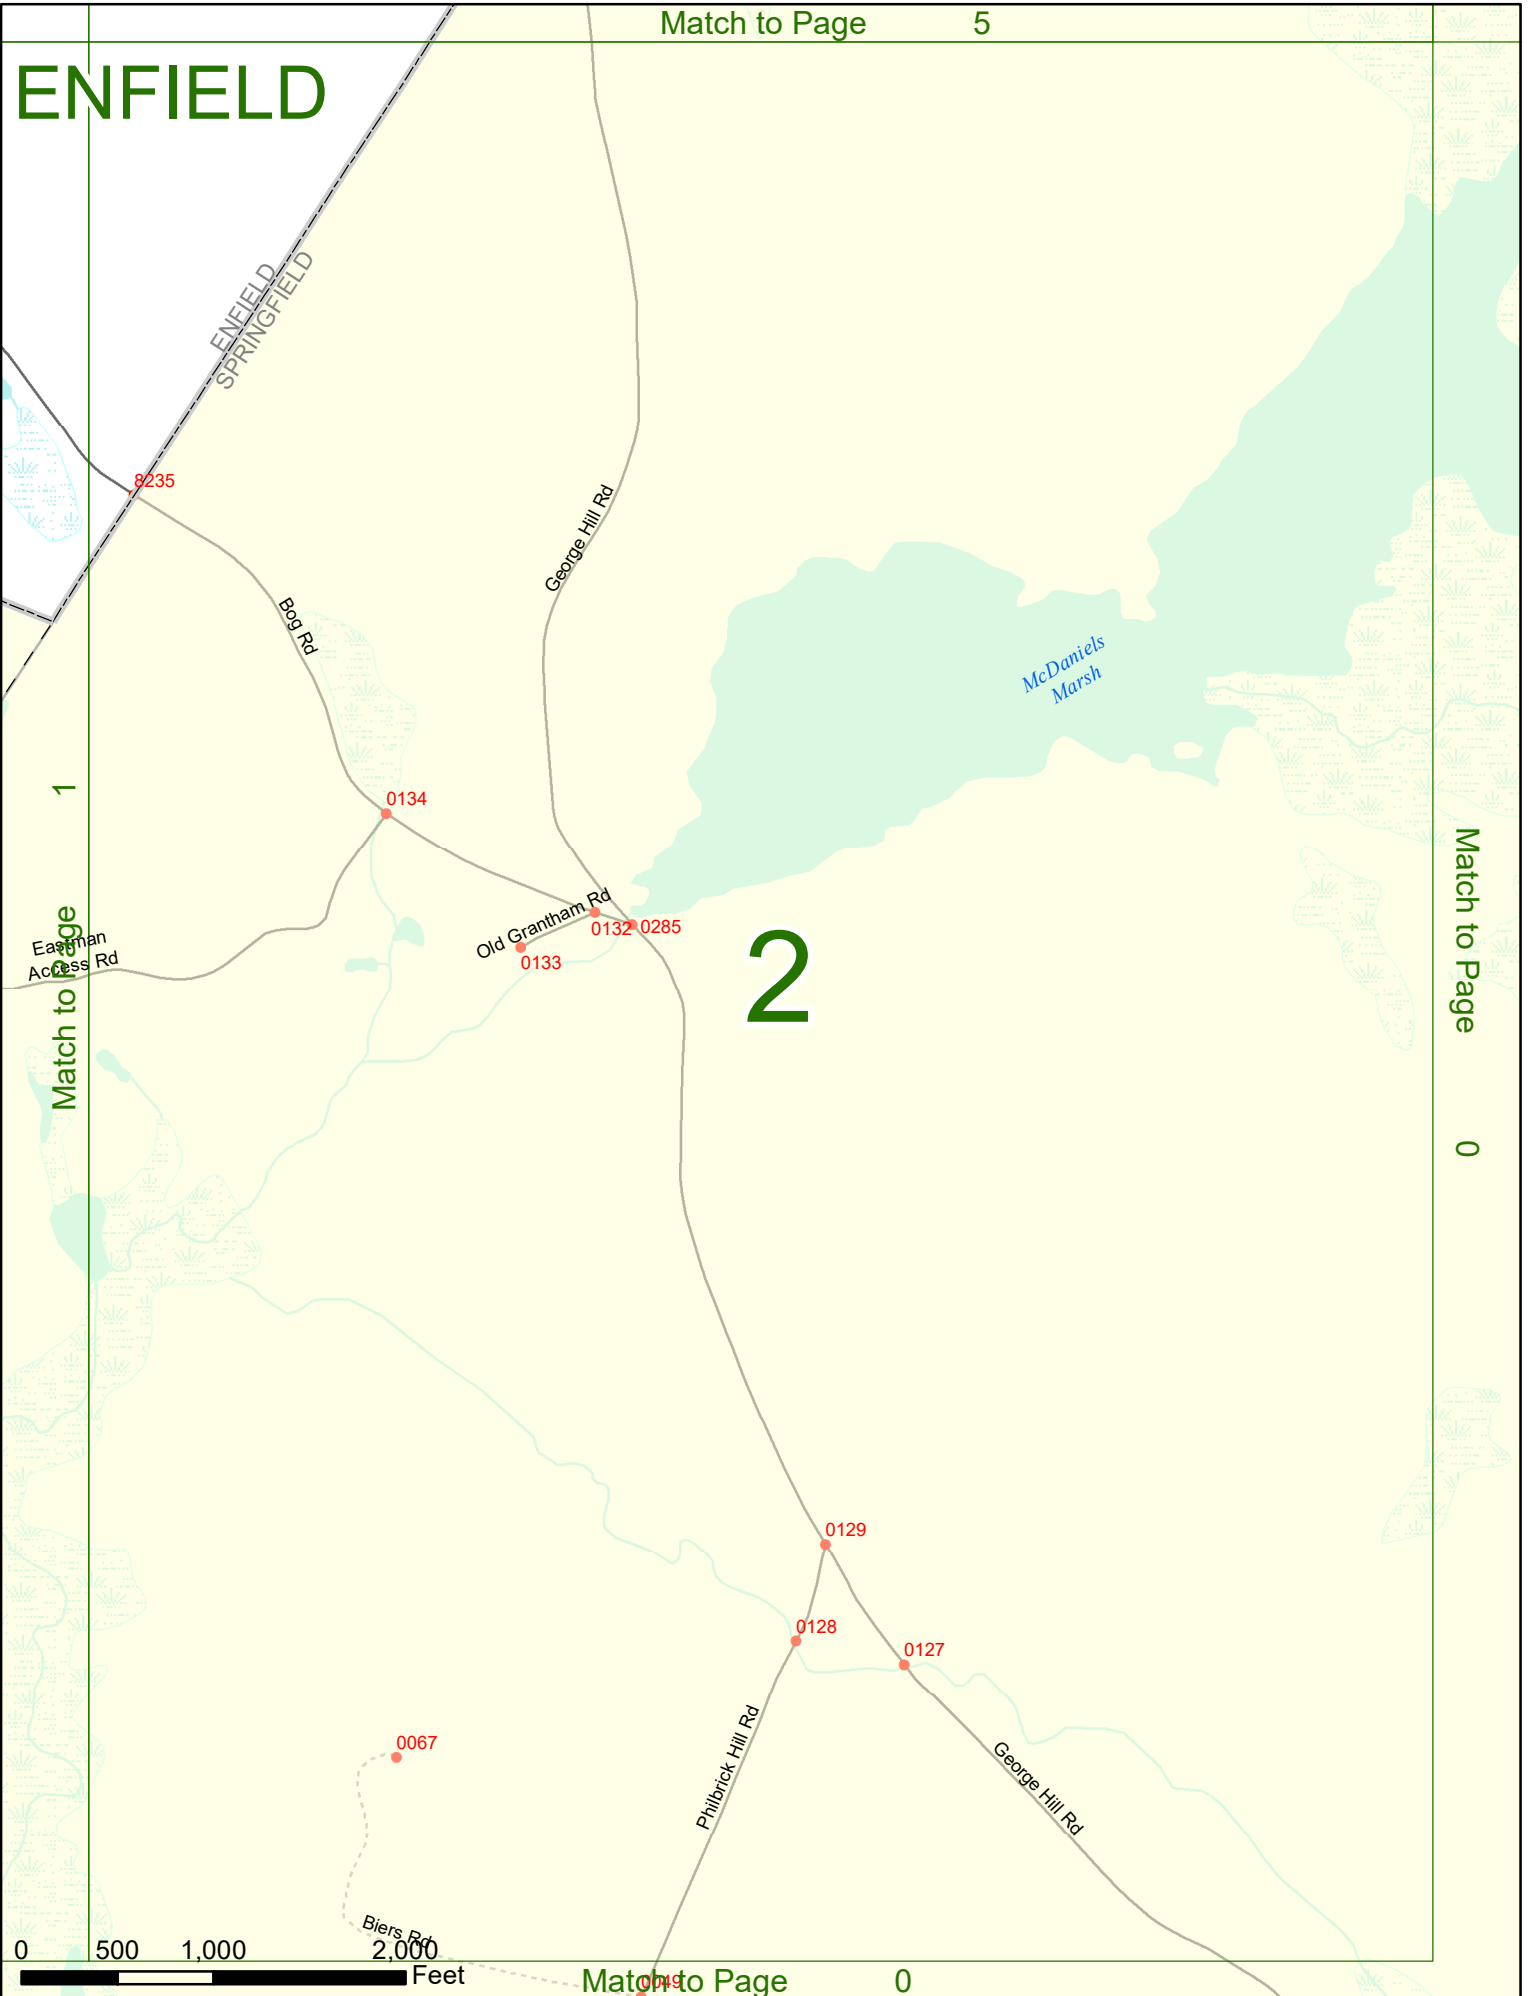

ENFIELD

Match to Page 1

Match to Page 0

2

0 500 1,000 2,000 Feet

Match to Page 0