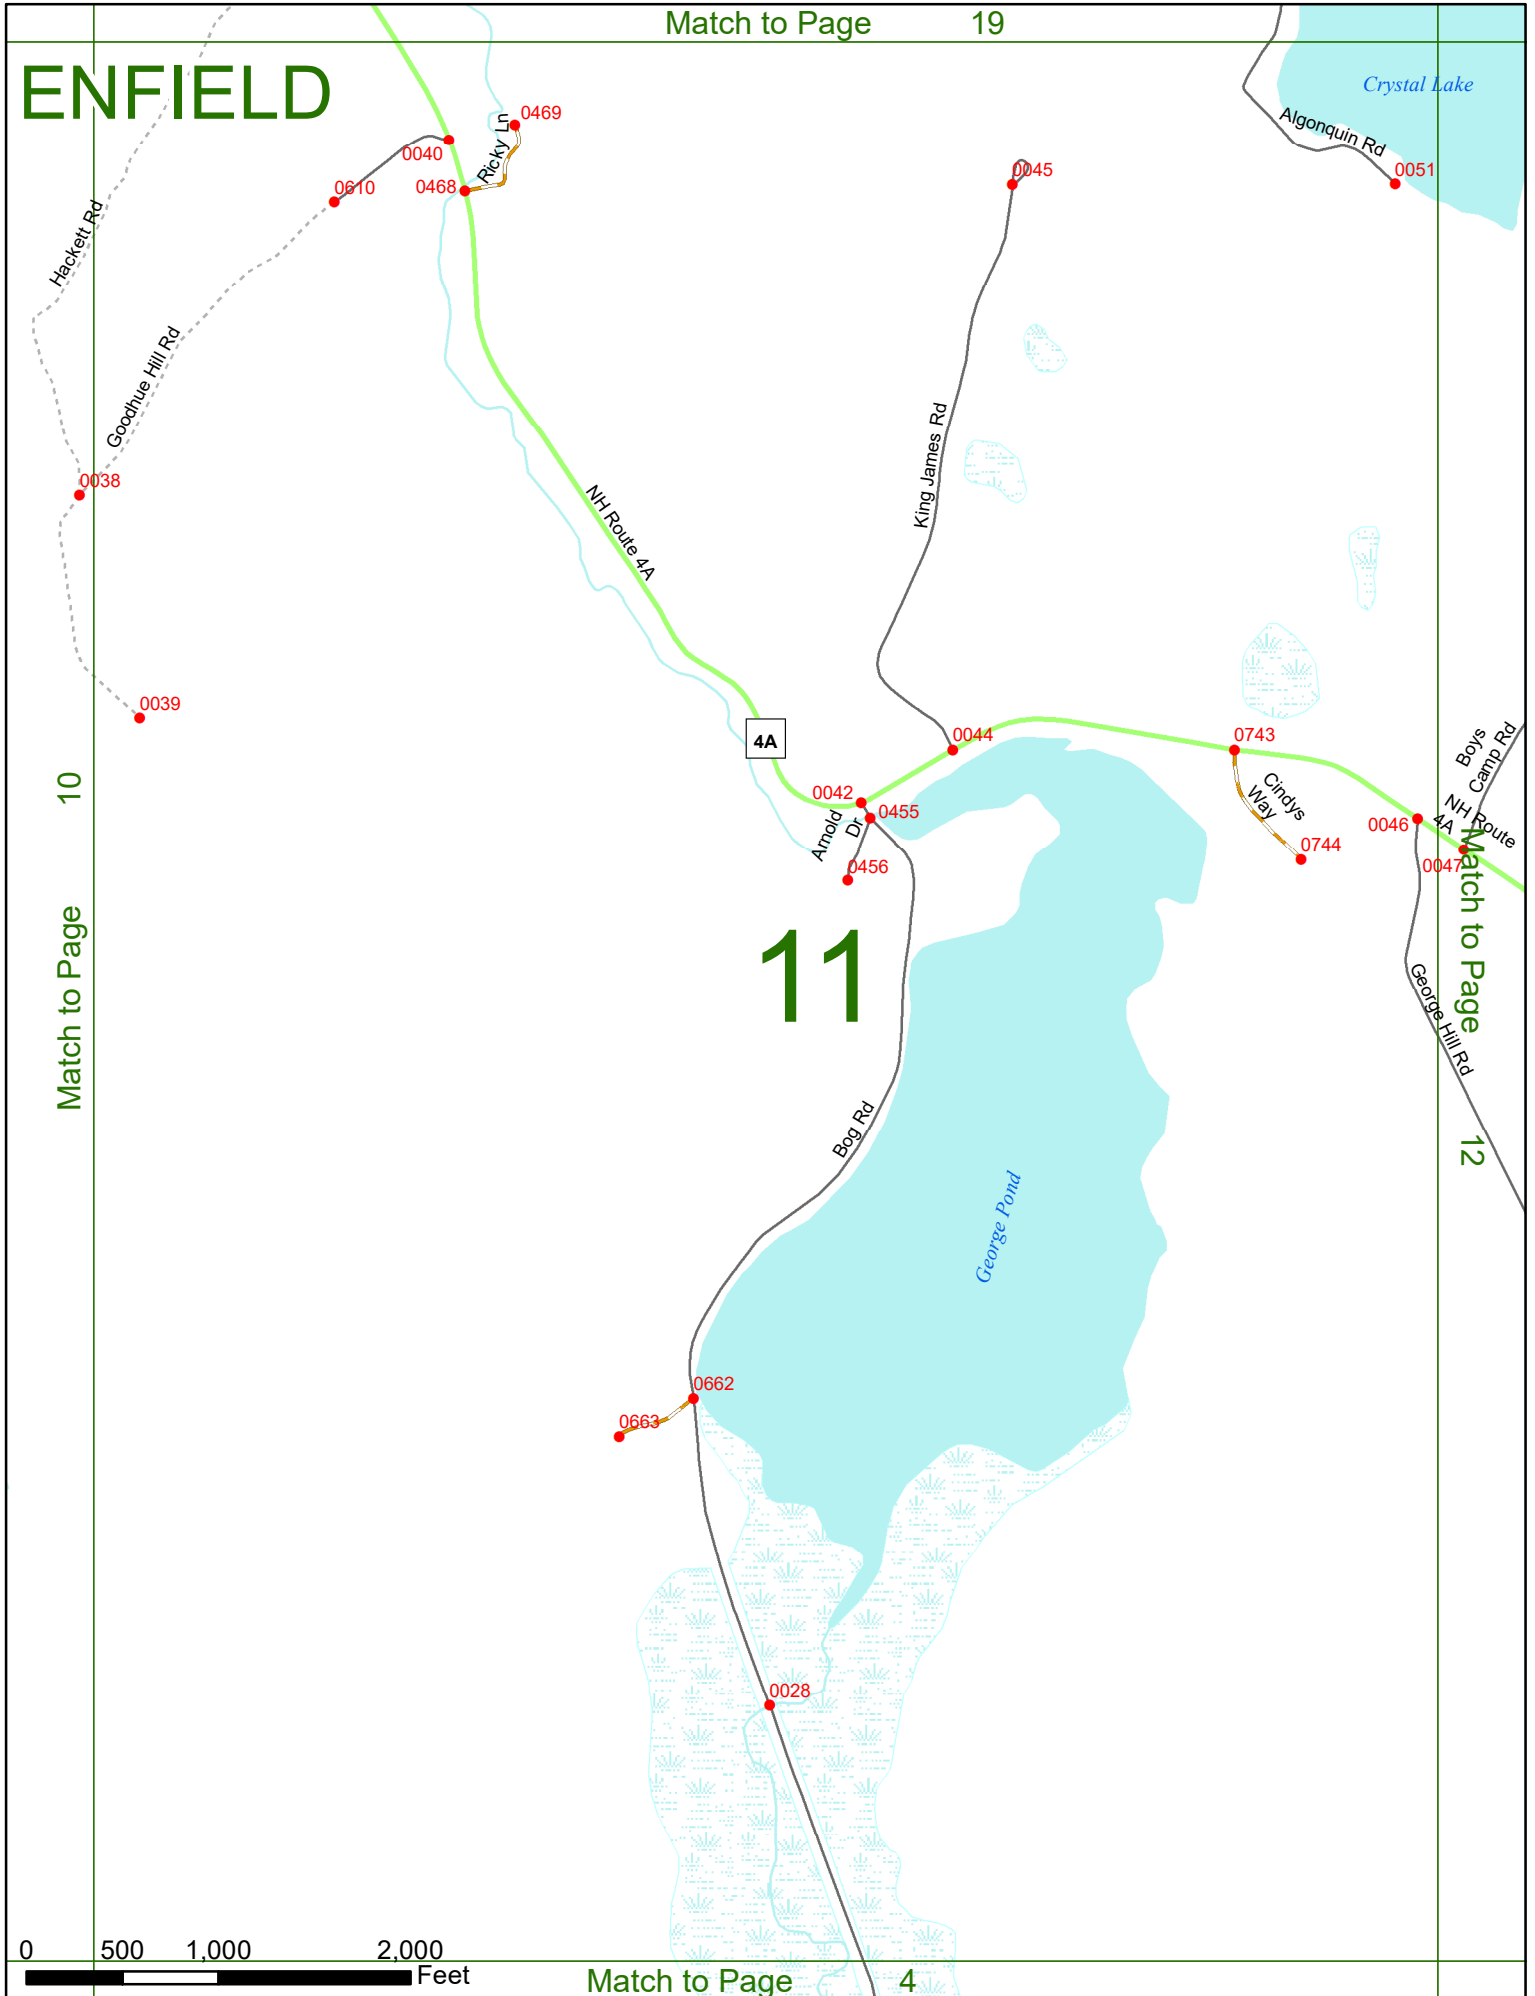

ENFIELD

Match to Page 10

Match to Page 12

11