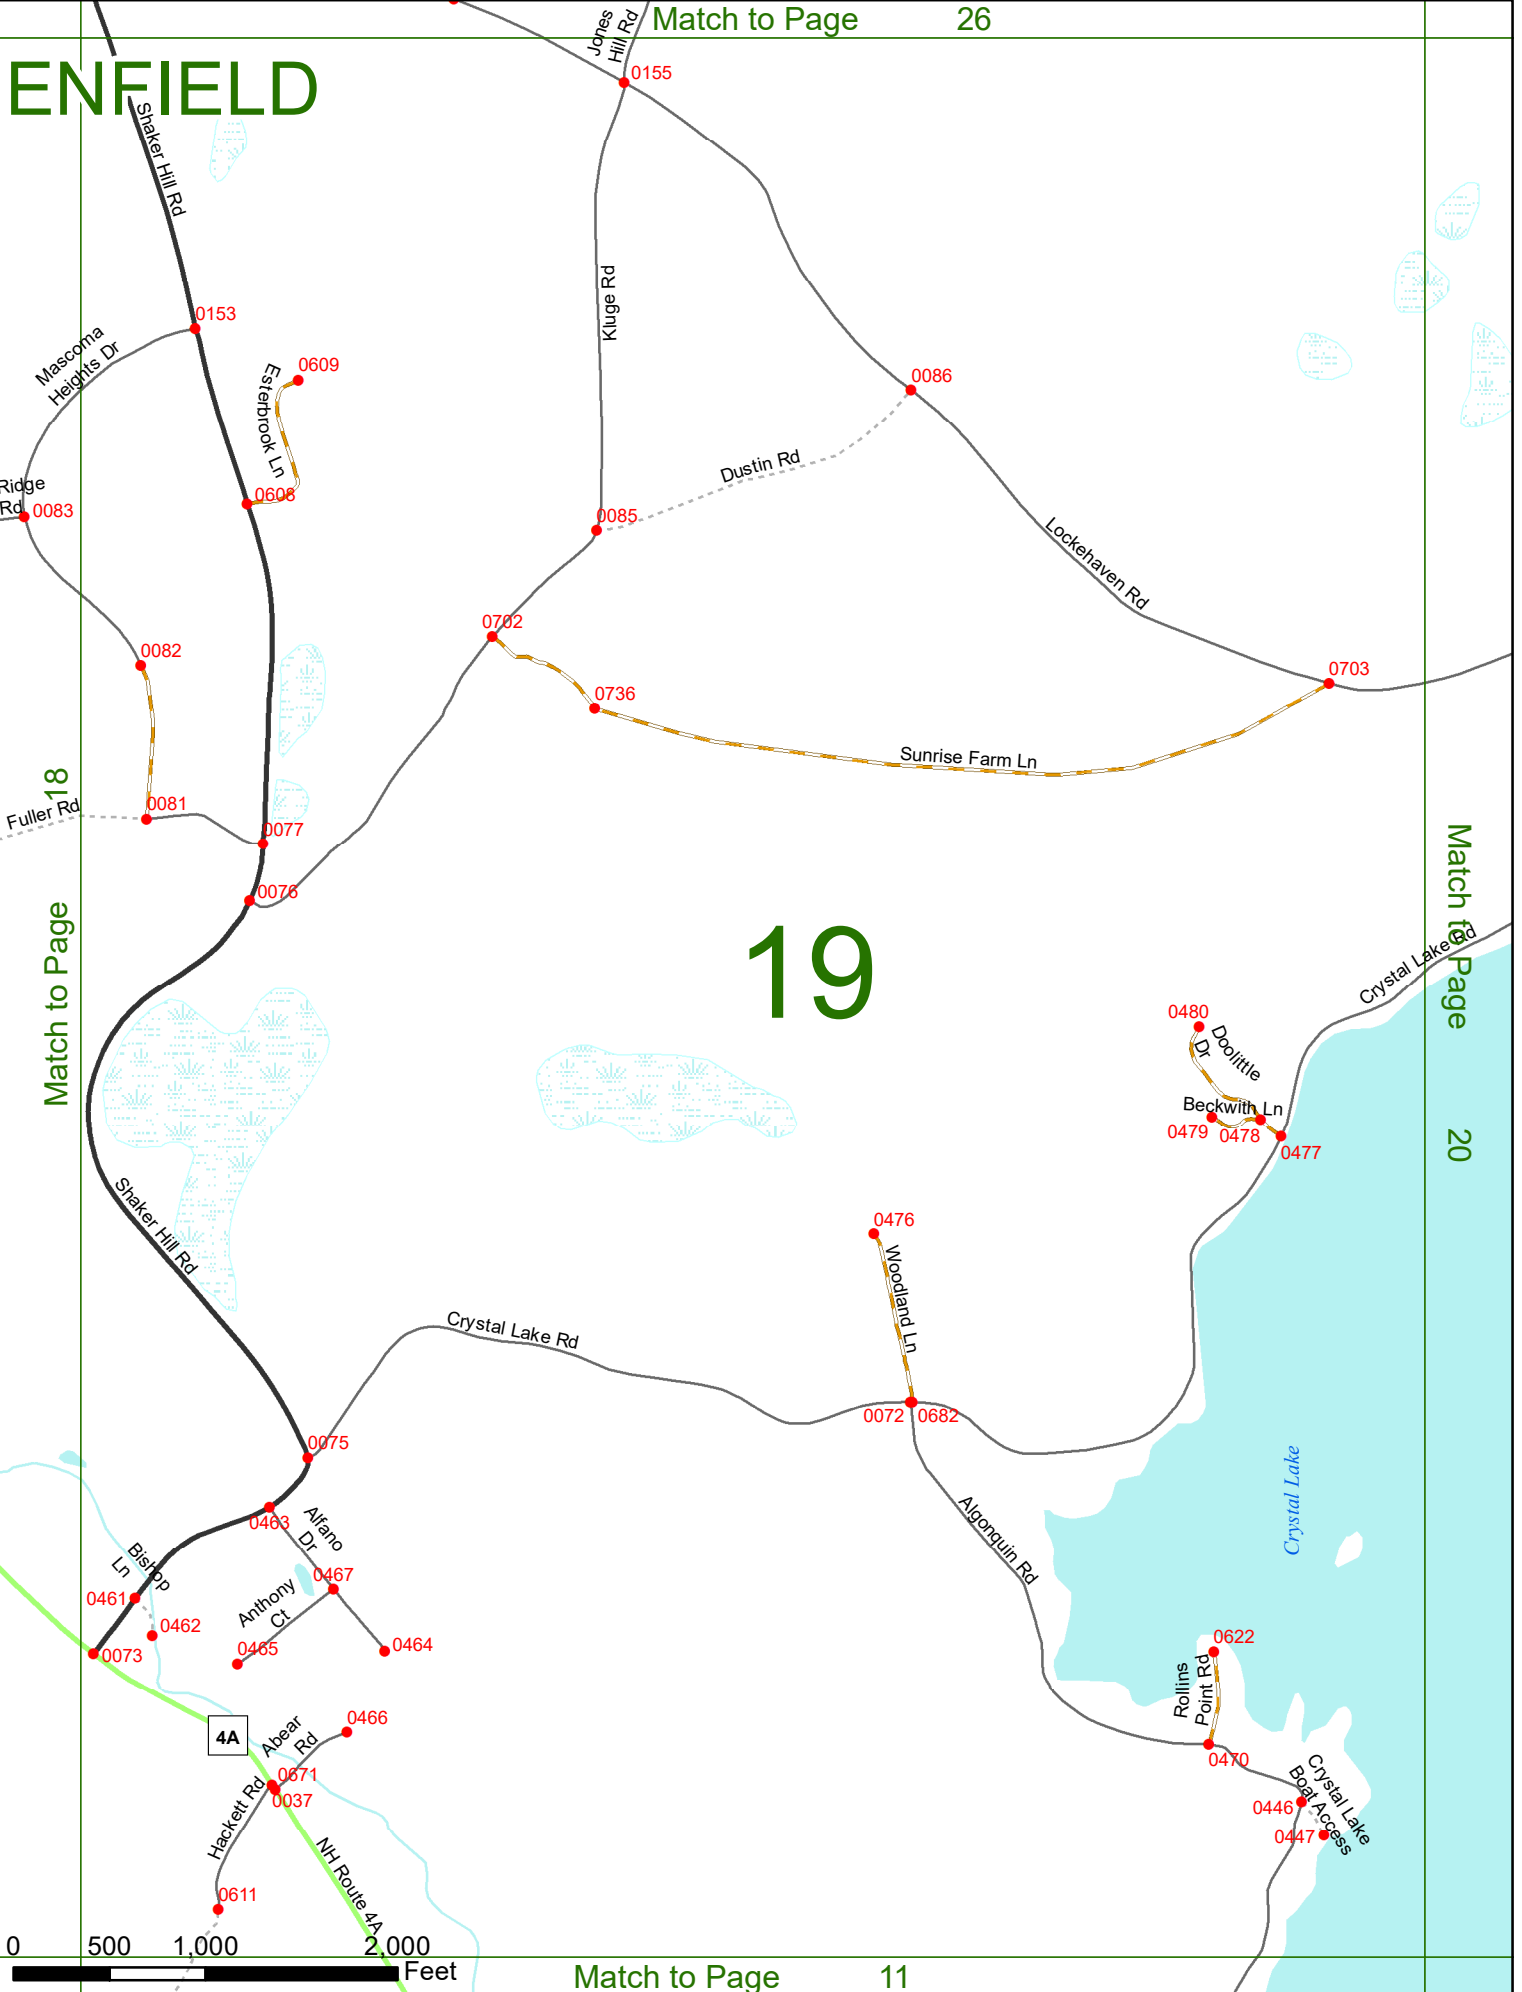

ENFIELD

Match to Page 26

19

Match to Page 20

Match to Page 18

Match to Page 11