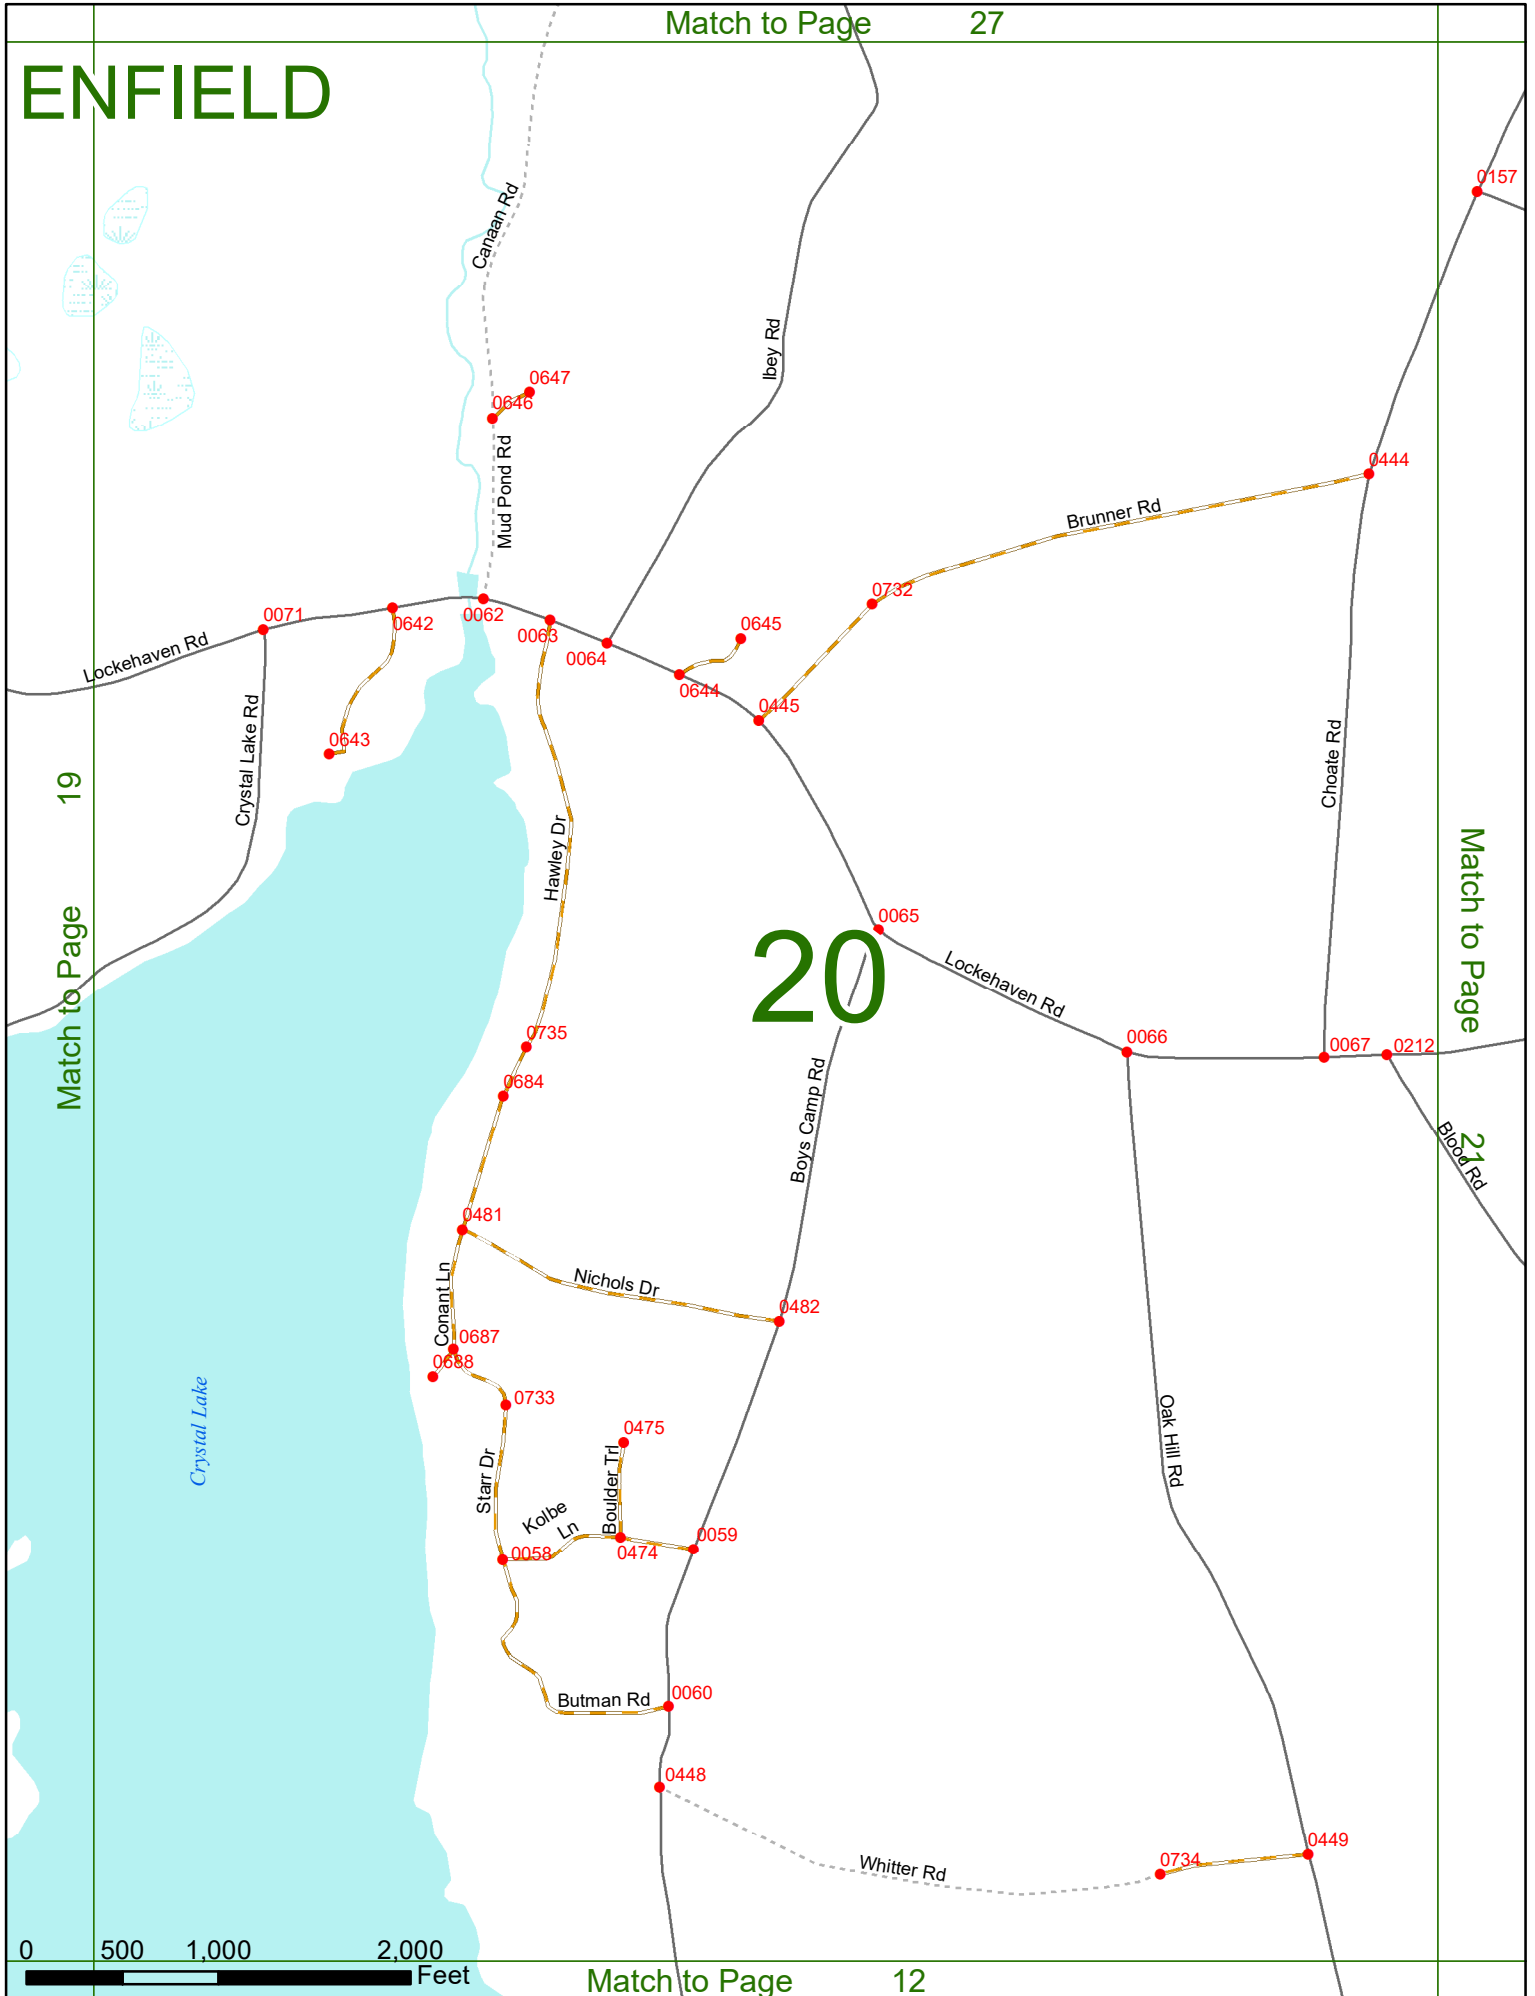

ENFIELD

Match to Page 19

Match to Page 21

20