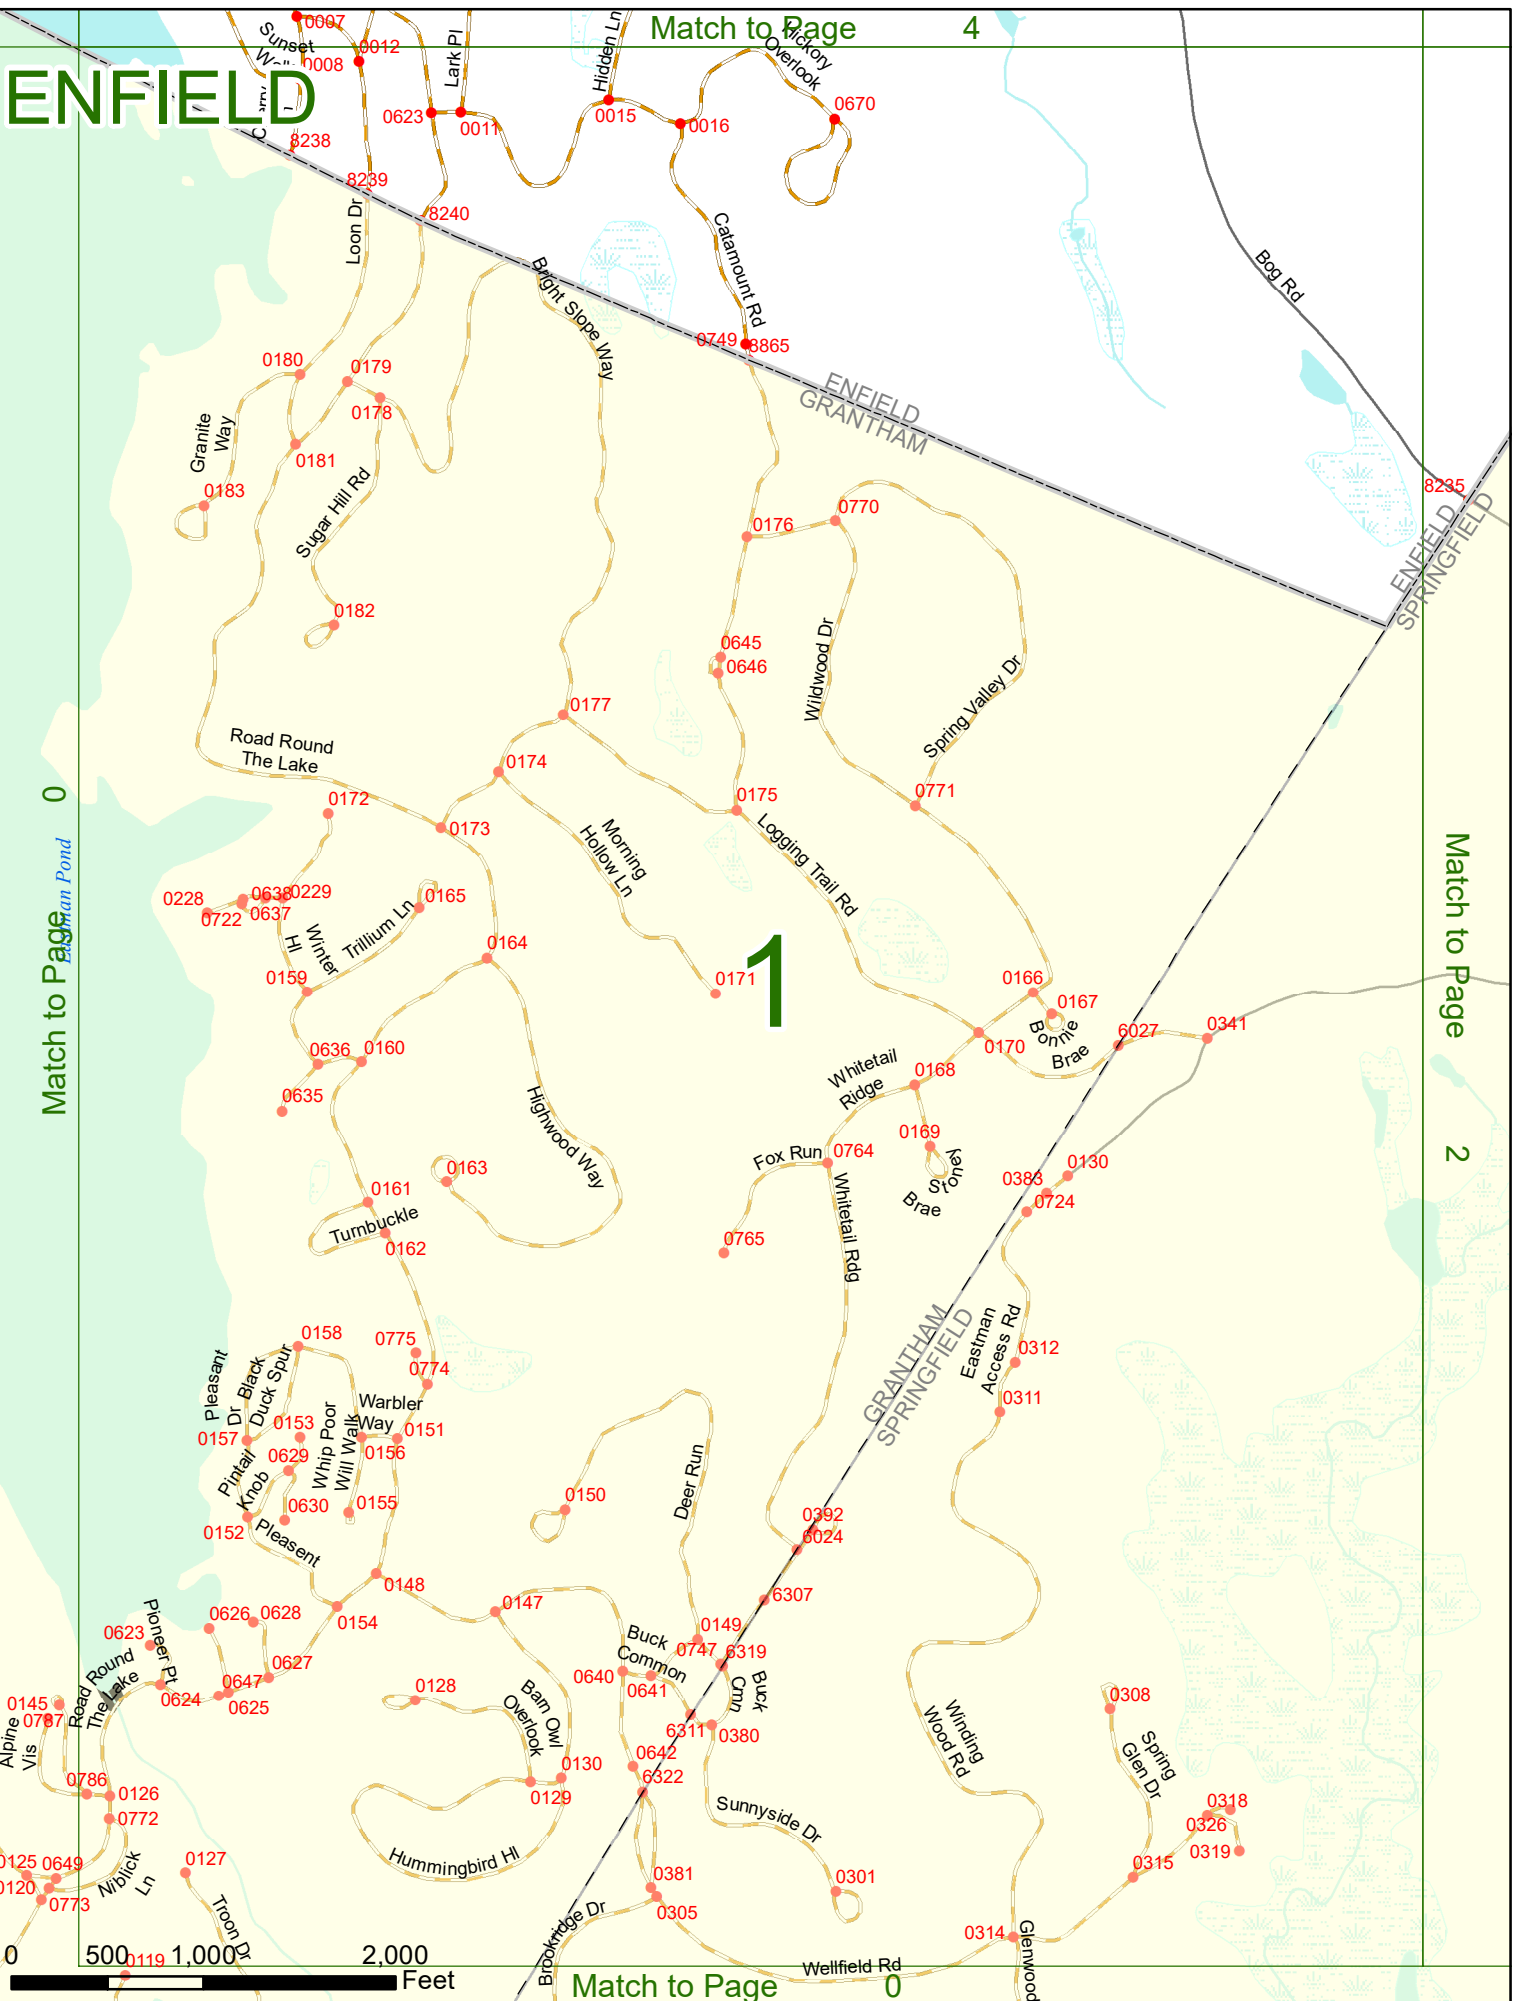

ENFIELD

Match to Page 4

Match to Page 0

Match to Page 2

1

0 500 1,000 2,000 Feet

Match to Page 0