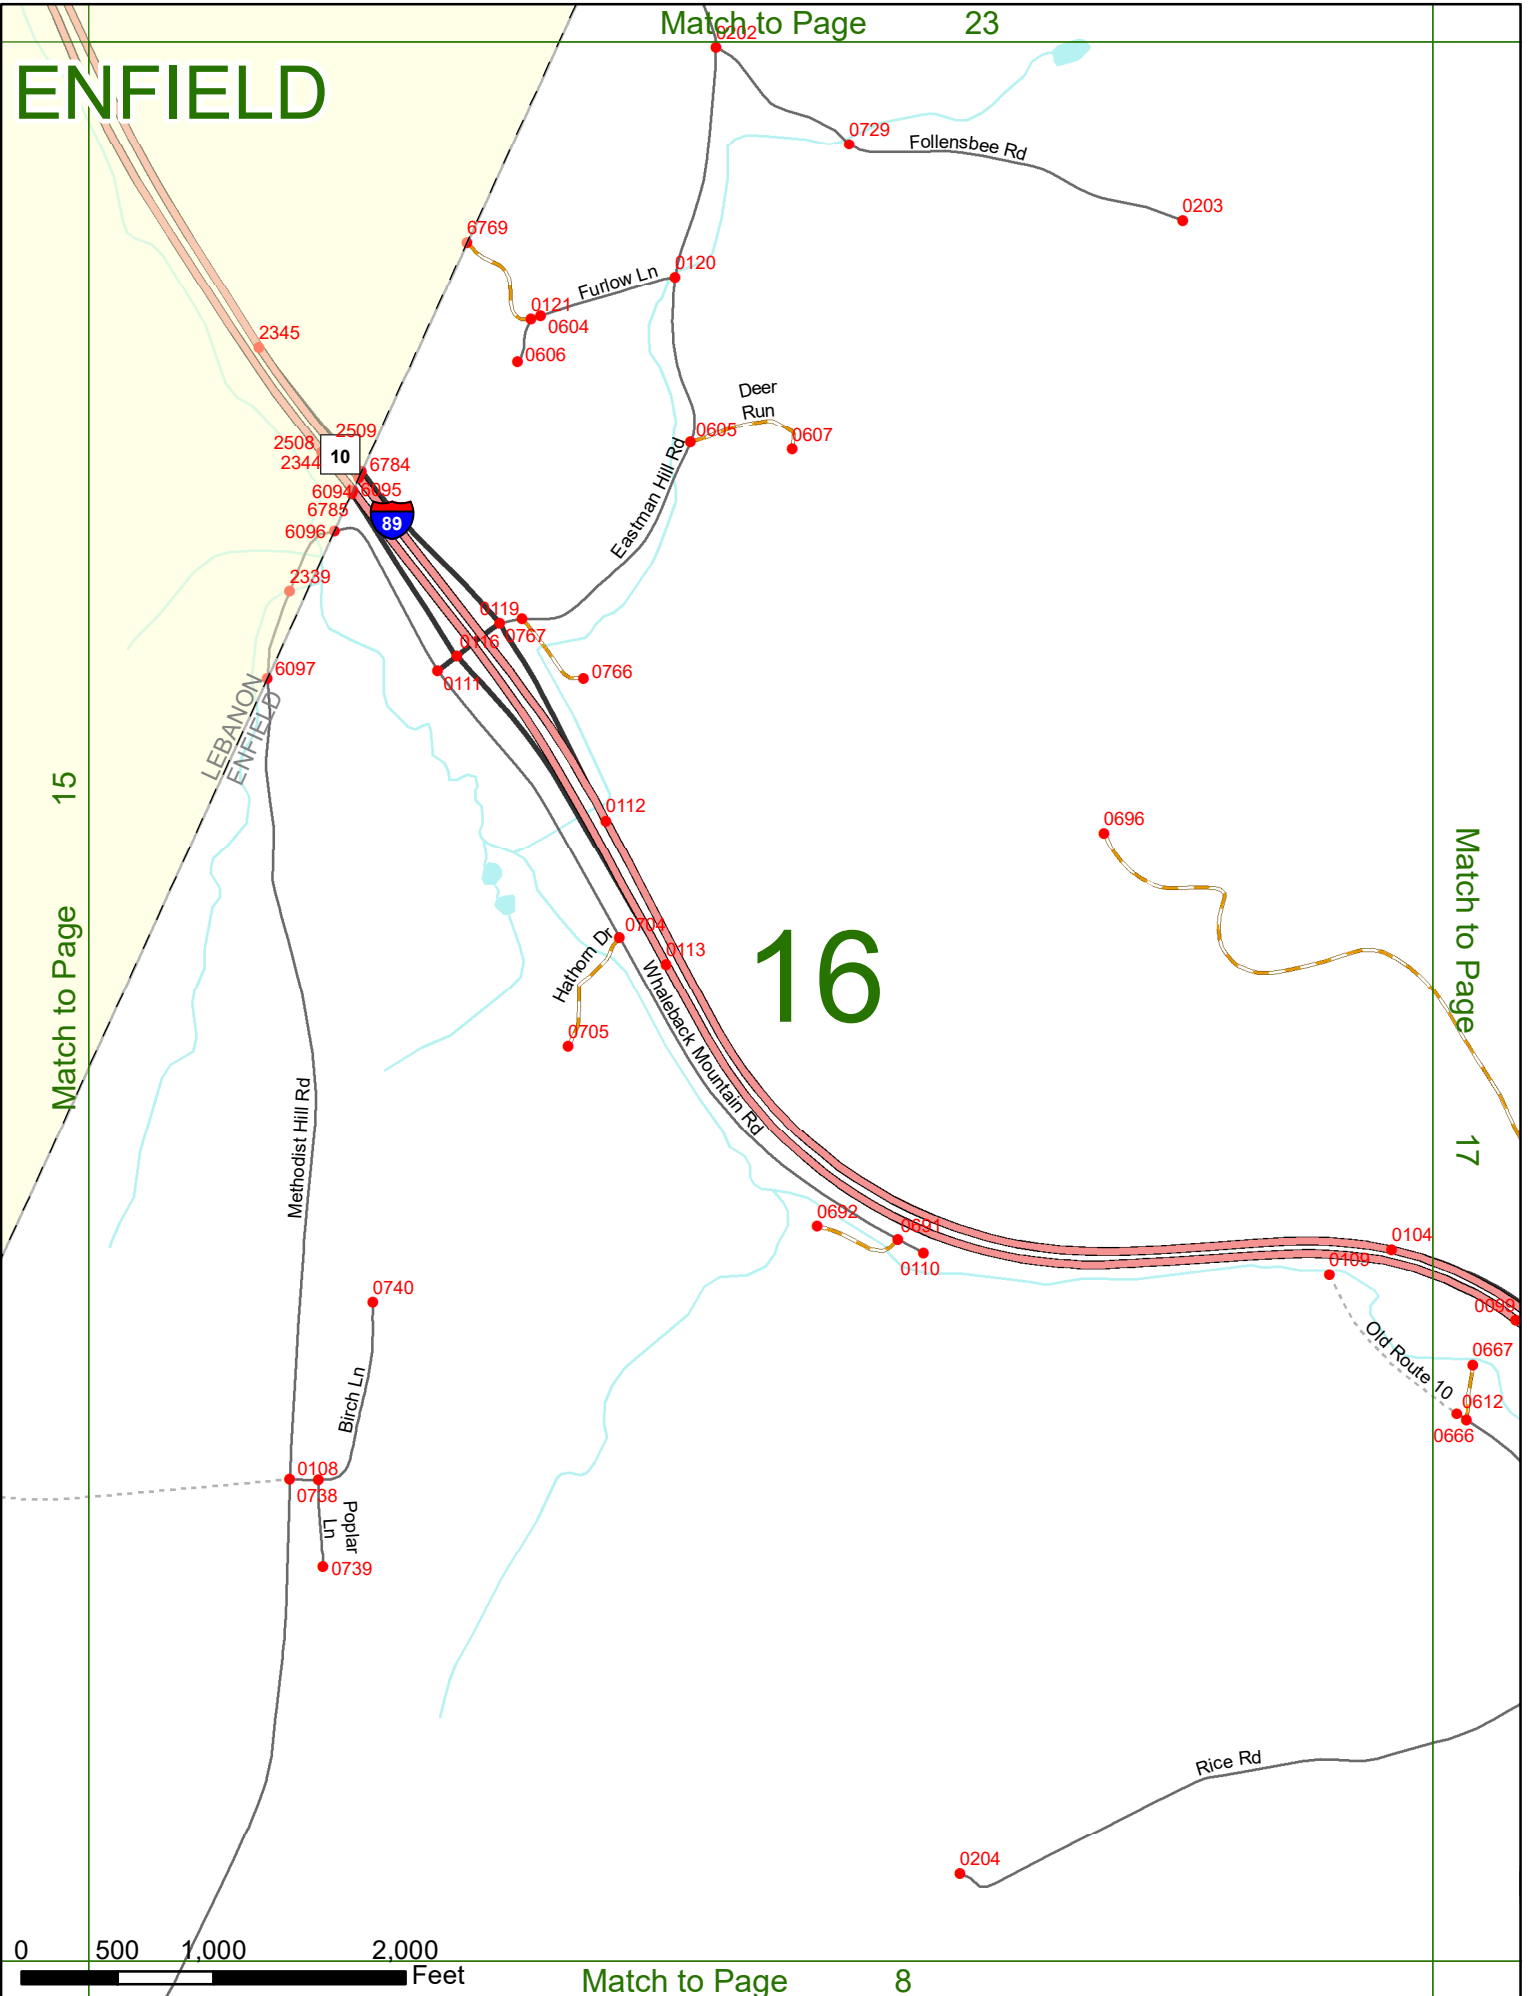

ENFIELD

Match to Page 23

Match to Page 15

Match to Page 17

16

Match to Page 8