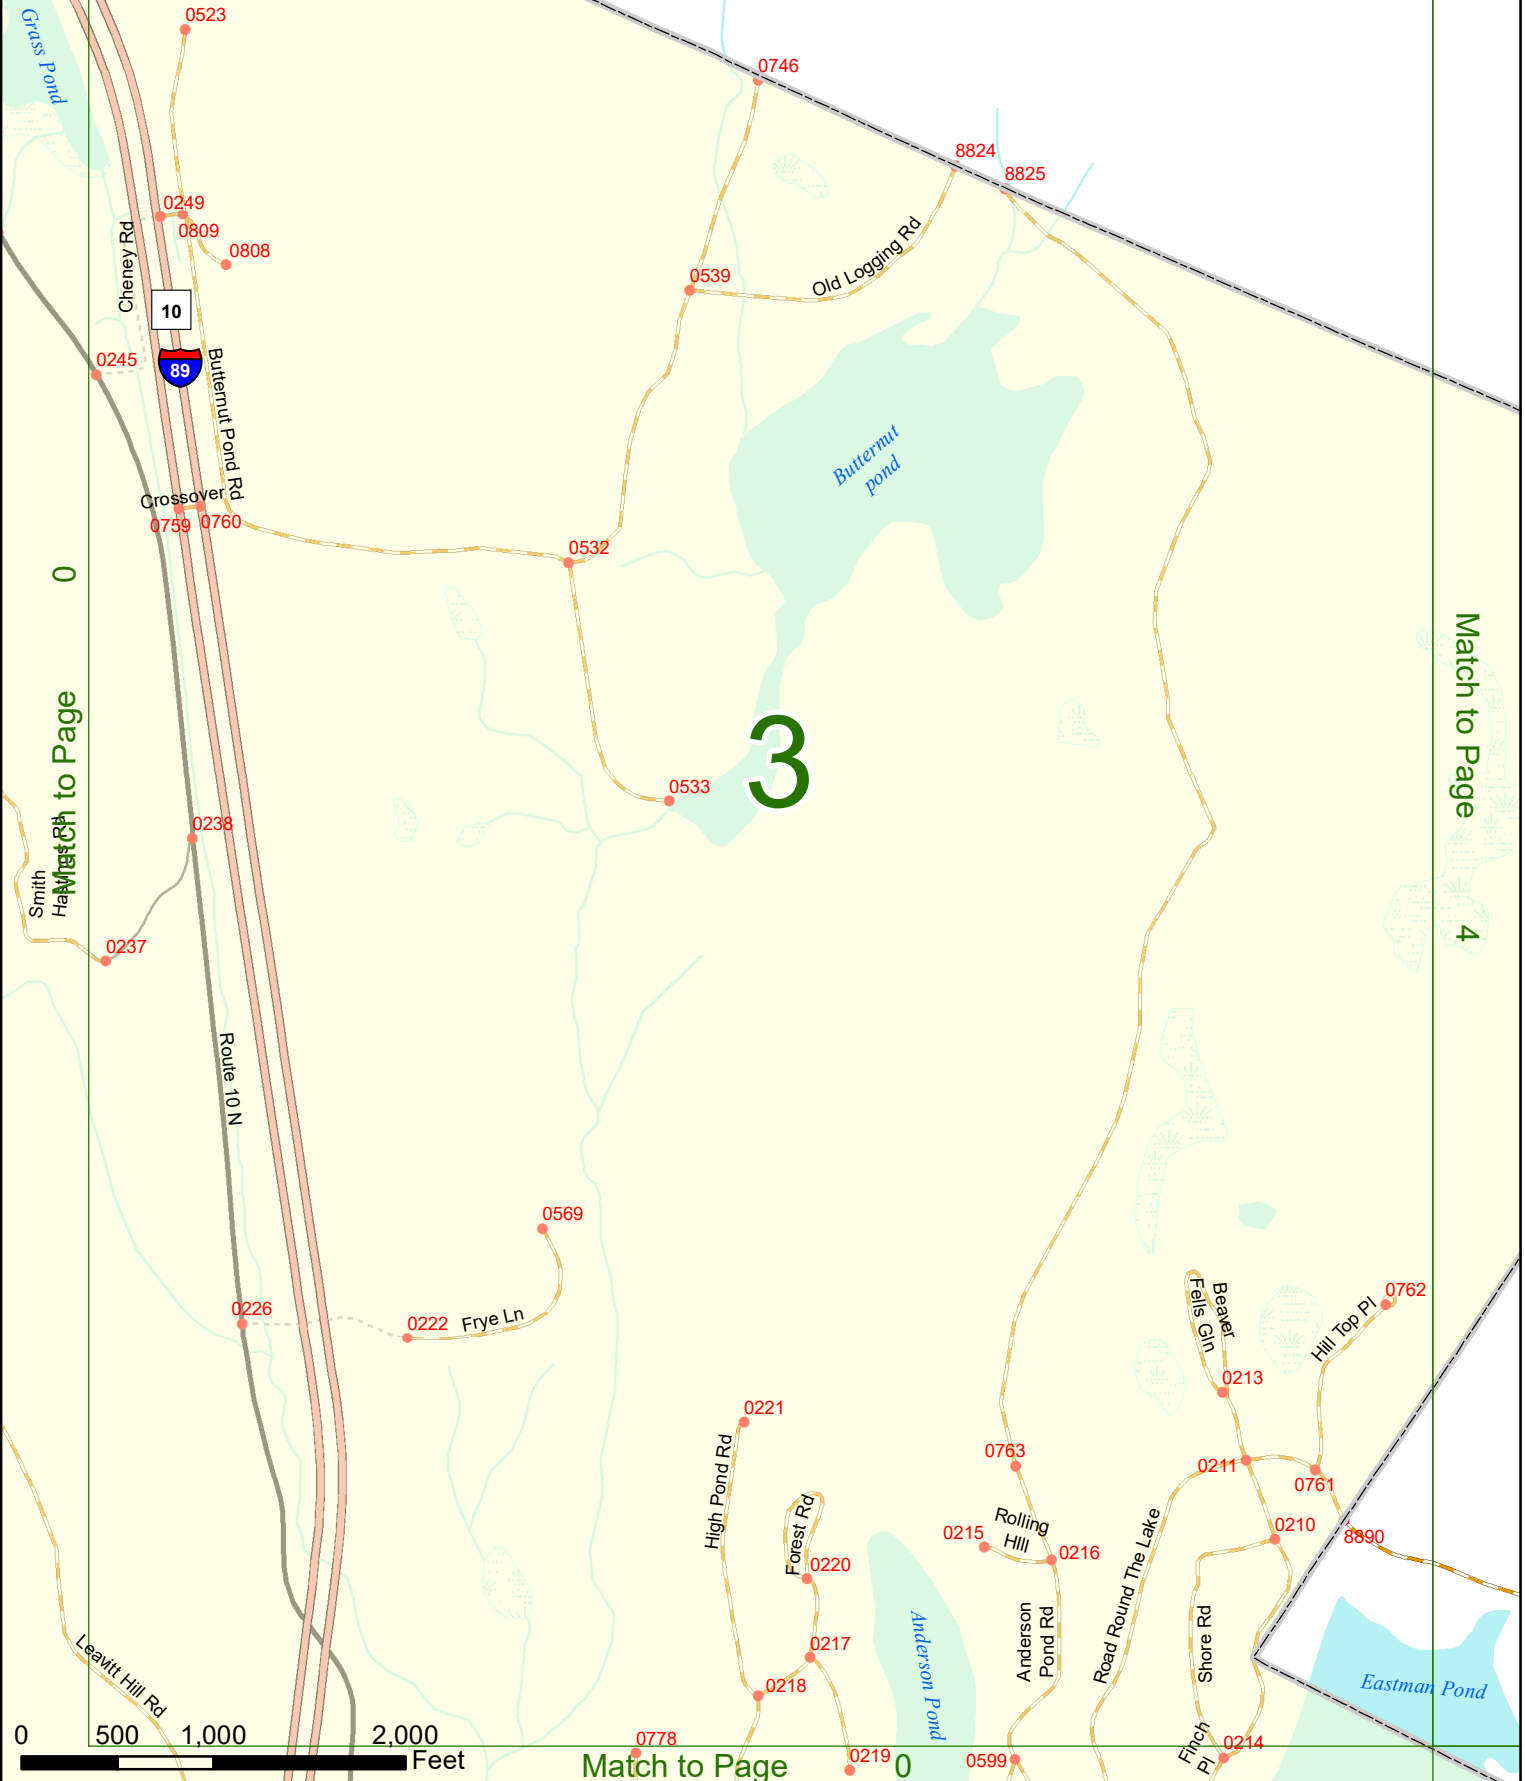

ENFIELD

ENFIELD
GRANTHAM