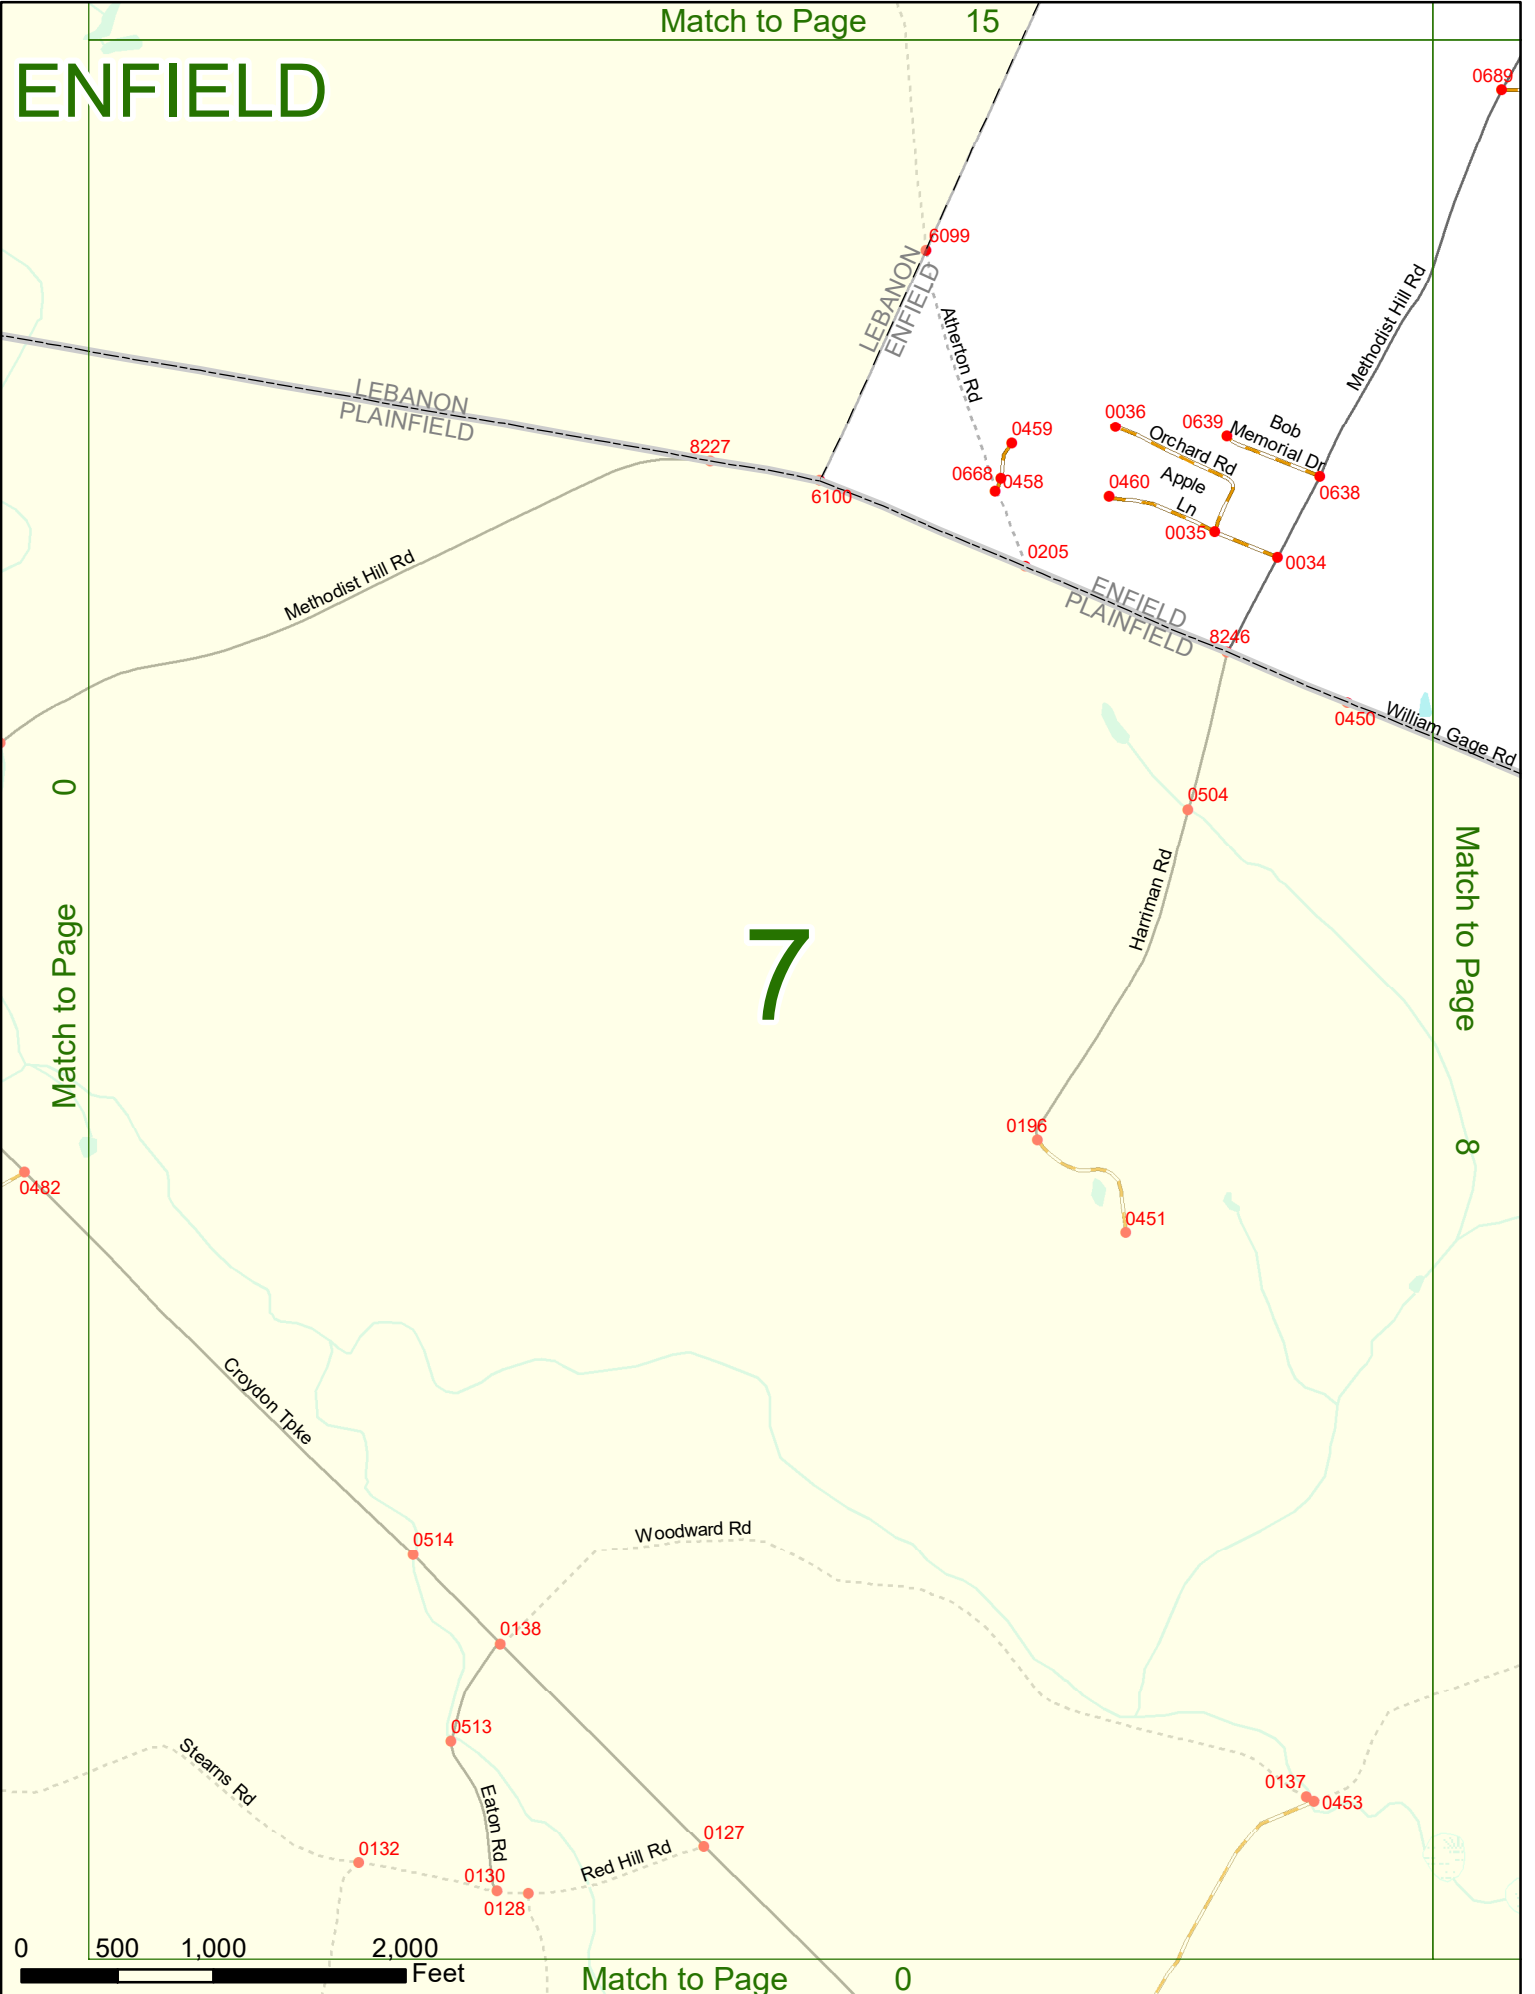

ENFIELD

7

Match to Page 0

Match to Page 8