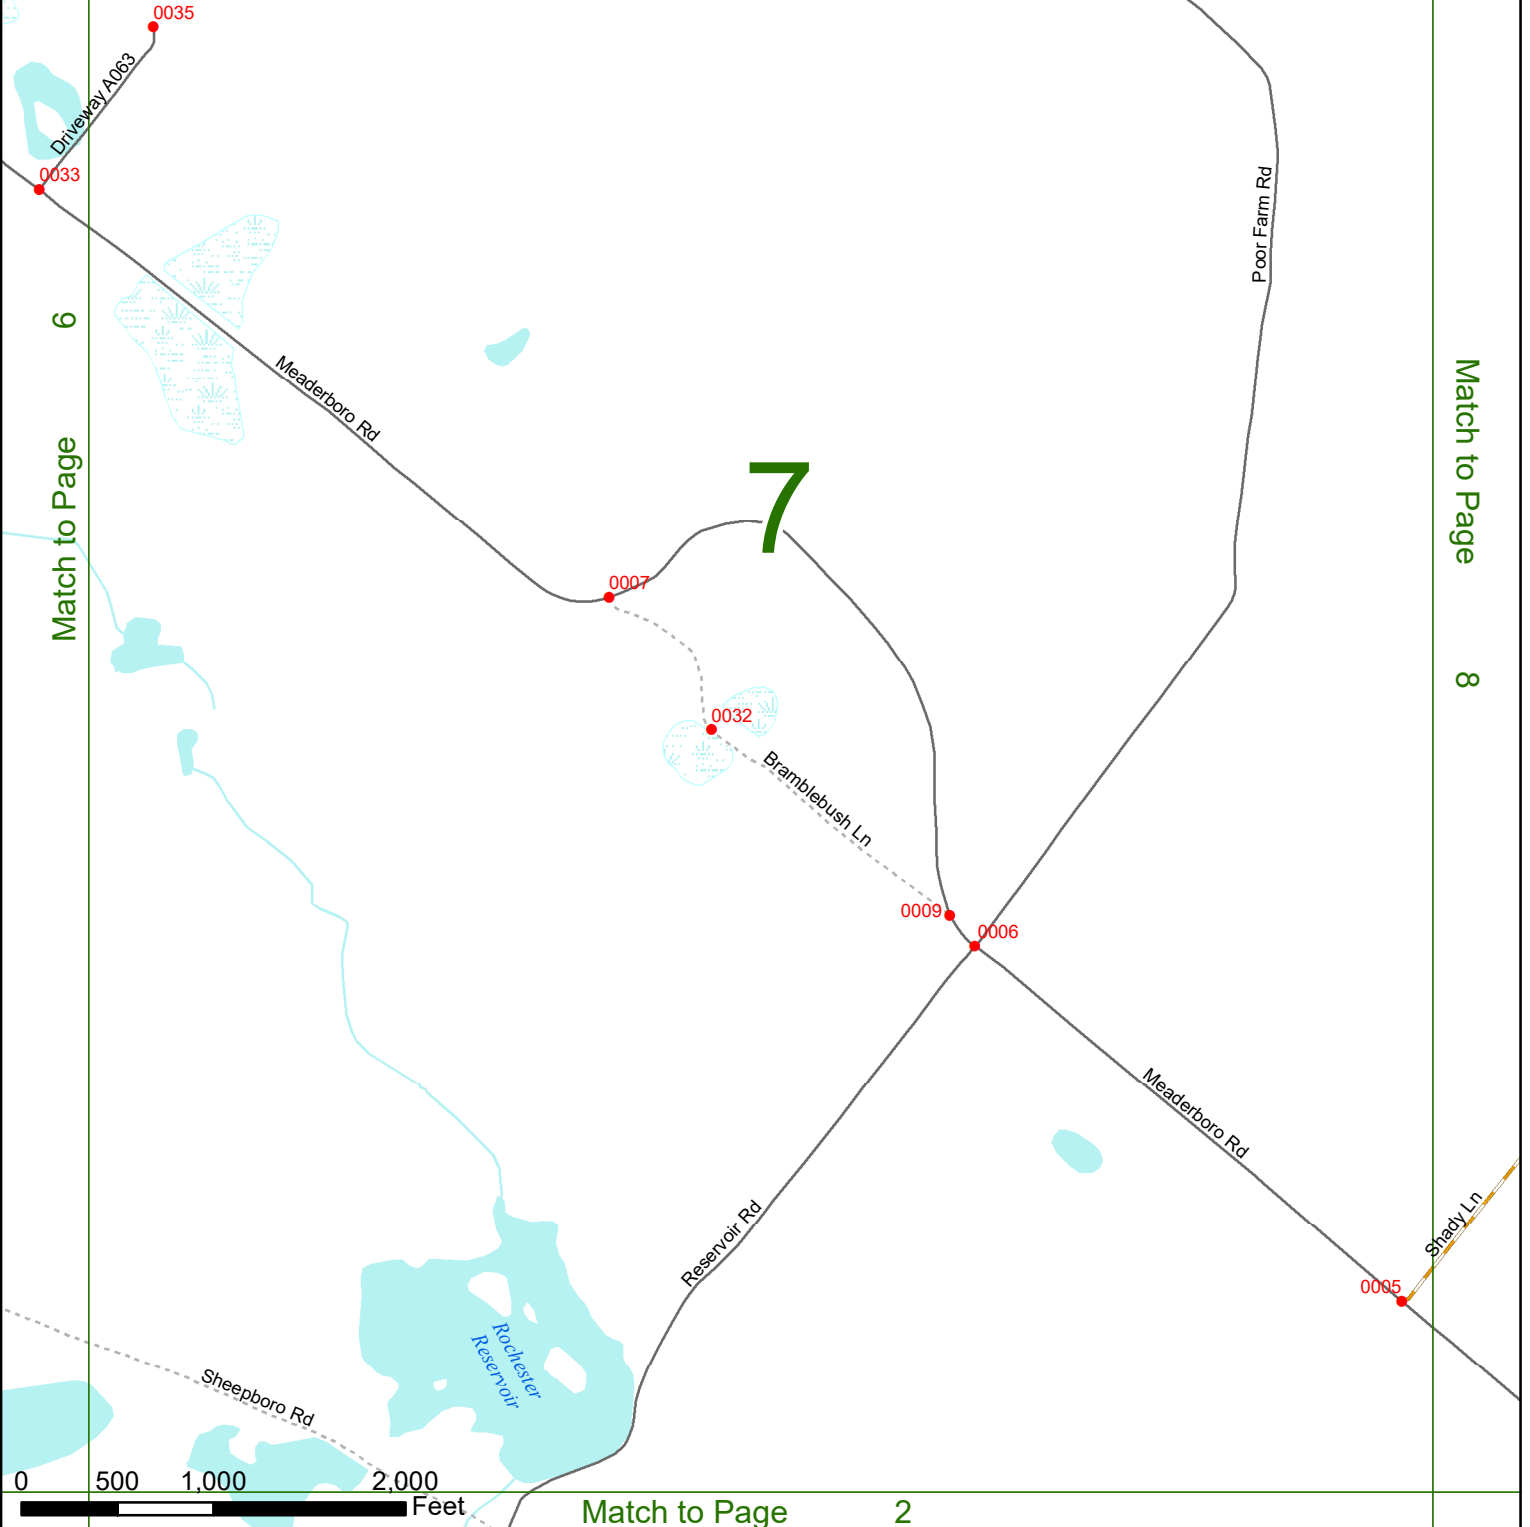

FARMINGTON

Match to Page 6

Match to Page 8