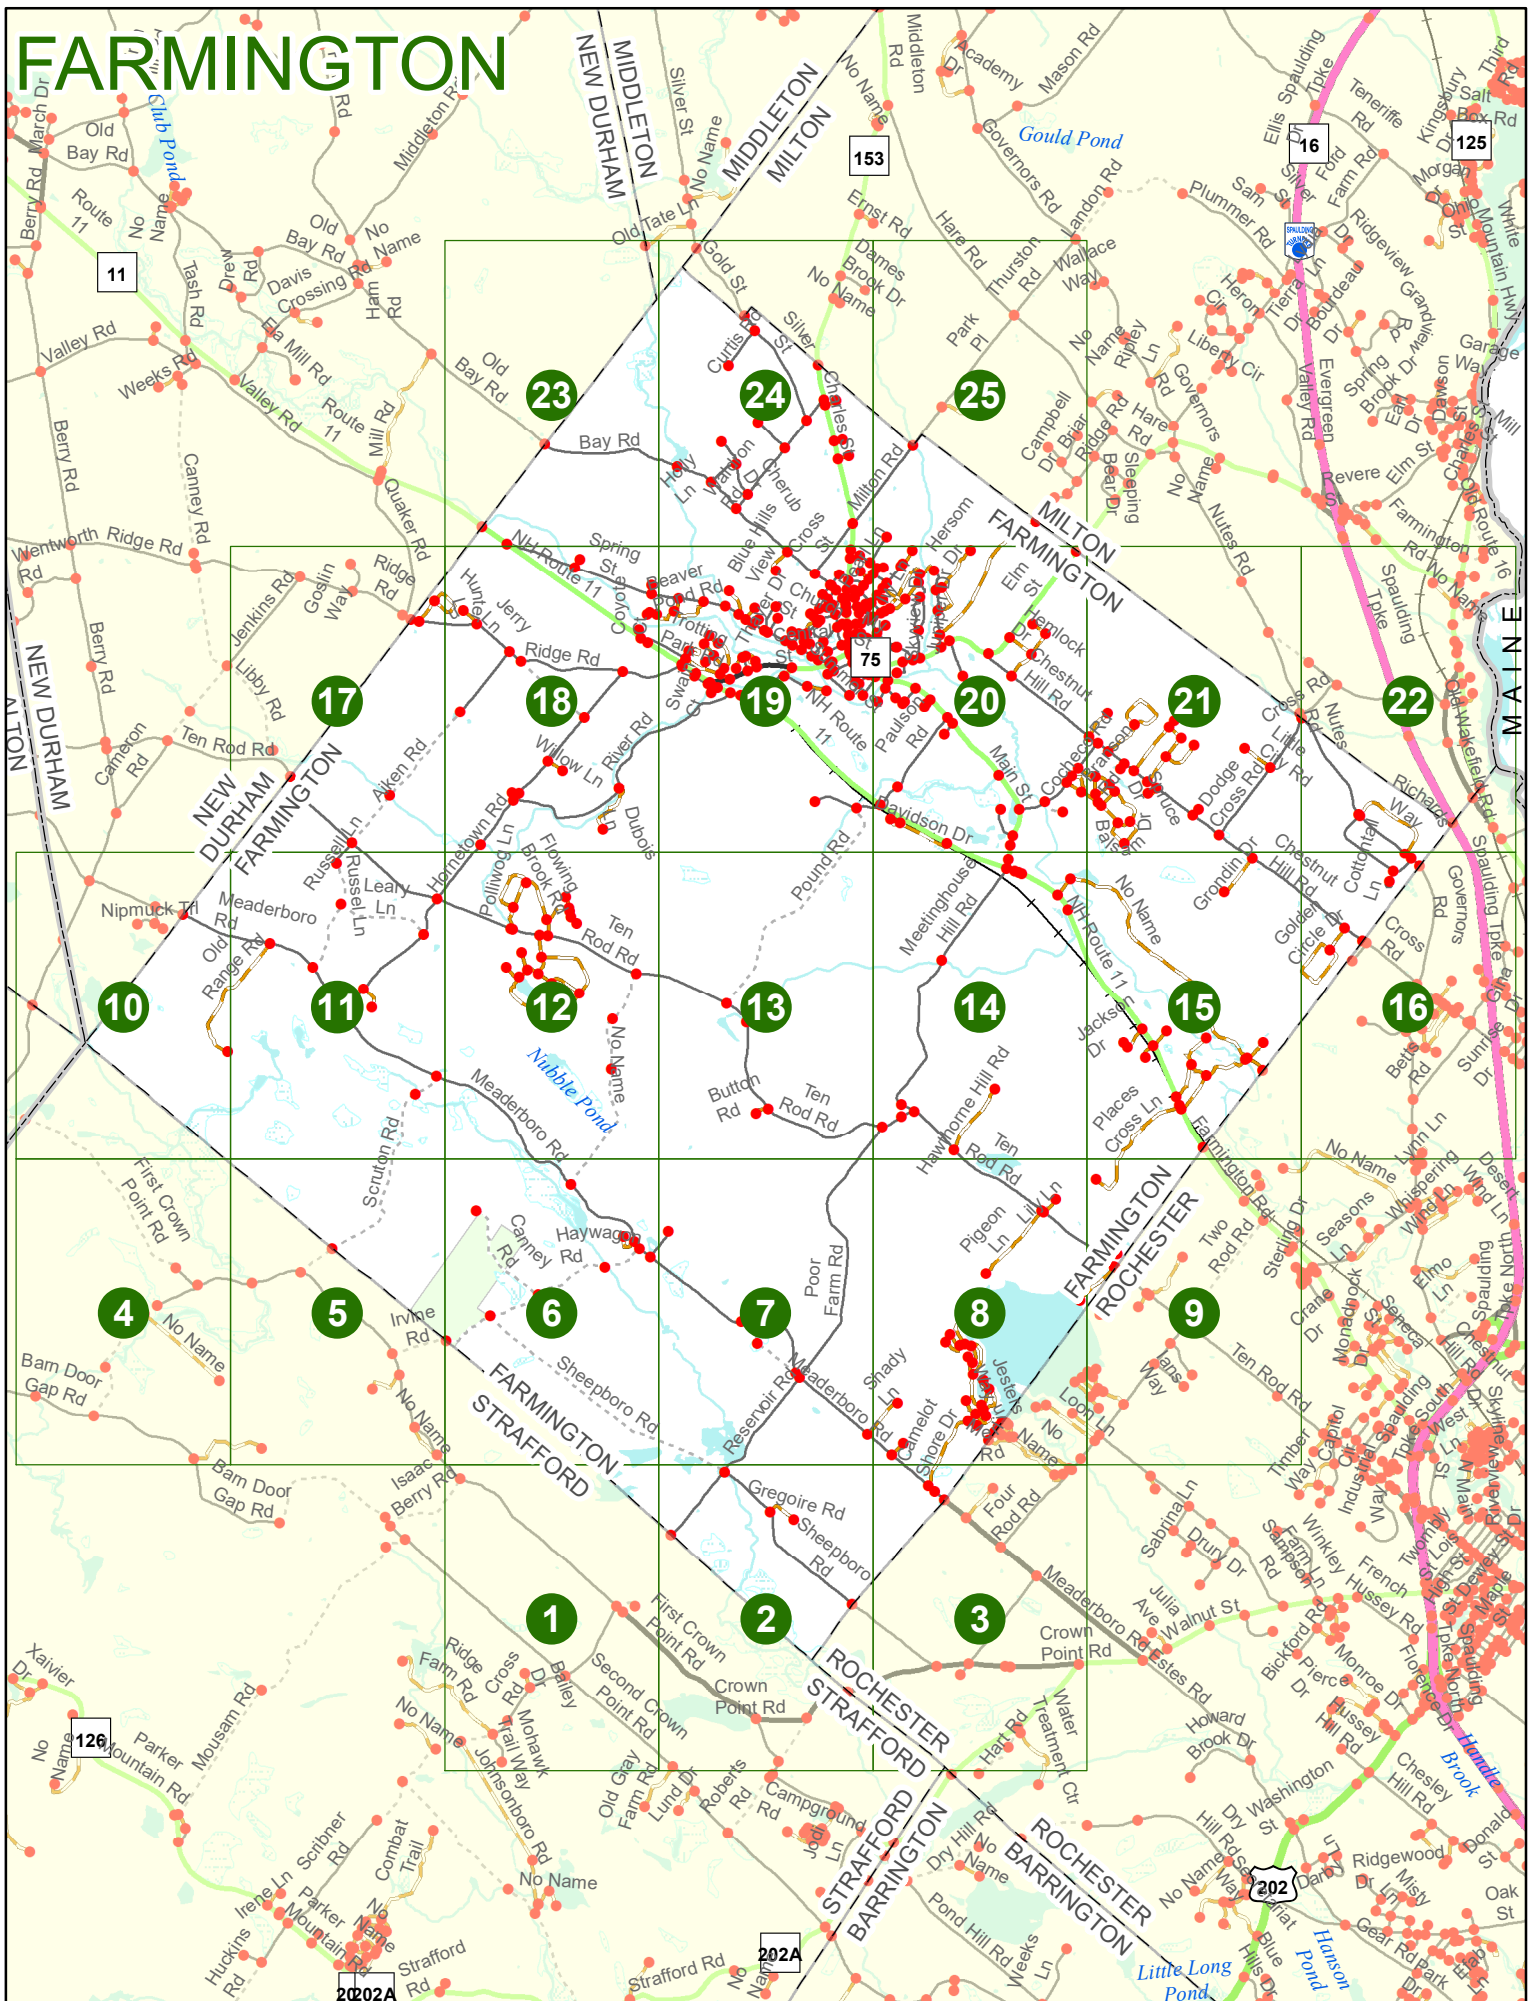

New Hampshire
DOT
 Department of Transportation

Maps and data sets are not guaranteed to be free from errors and omissions. Data is in a constant state of update and correction by various groups and agencies. Information displayed on this map is the best available at the time of publication.

2022 Nodal Reference Bookmap

LEGEND

NHDOT will accept crash locations based on the State of NH Uniform Police Traffic Accident Report.

Crash occurred on:

Option 1 Street Address
 123 Main Street

Option 2 Route No and/or Distance from NESW Intesecting Road, Bridge,
 Street name Intersecting Street Town/County line
 Main Street 500 E Oak Street

Option 3 First Node Distance from First Node Second Node
 515 212 632

Option 4 Route No and/or Mile Marker on Interstate Only NESW Mile (Marker)
 Street name
 189S 700 feet S 36.8

Option 3 – Example

Street Name Loudon Road
First Node 803
Distance from First Node 318 Ft
Second Node 813

FARMINGTON

FARMINGTON

FARMINGTON STRAFFORD

Isaac Berry Rd

First Crown Point Rd

6040

0

Match to Page