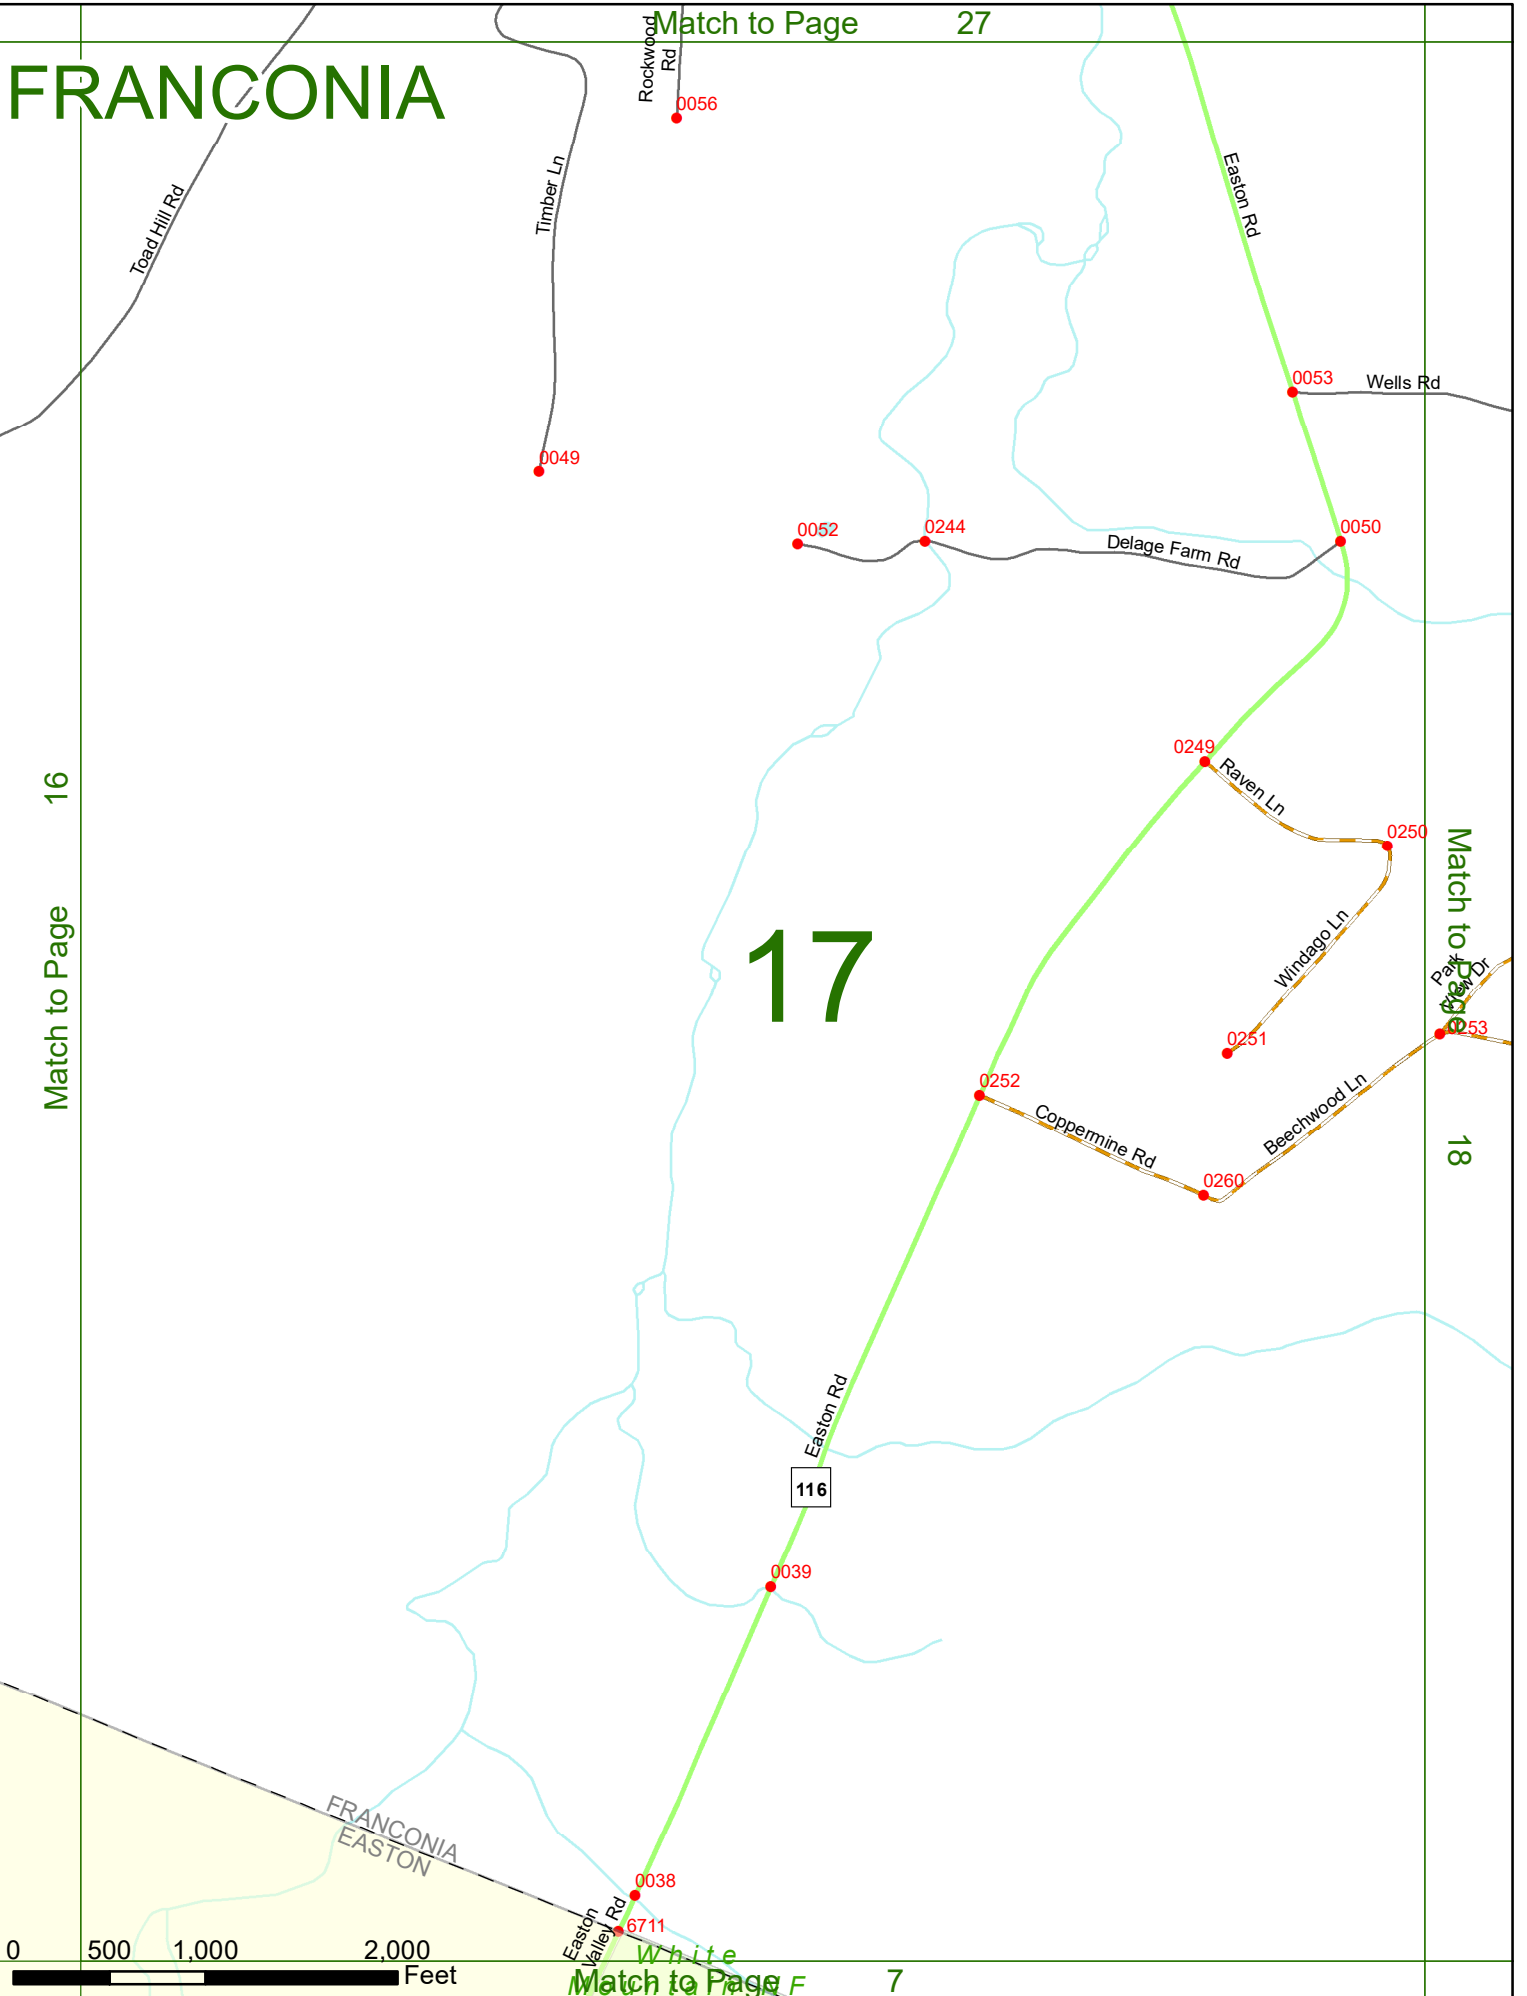

FRANCONIA

0 500 1,000 2,000 Feet

Match to Page 16

Match to Page 27

Match to Page 18

Match to Page F 7

17

FRANCONIA
EASTON