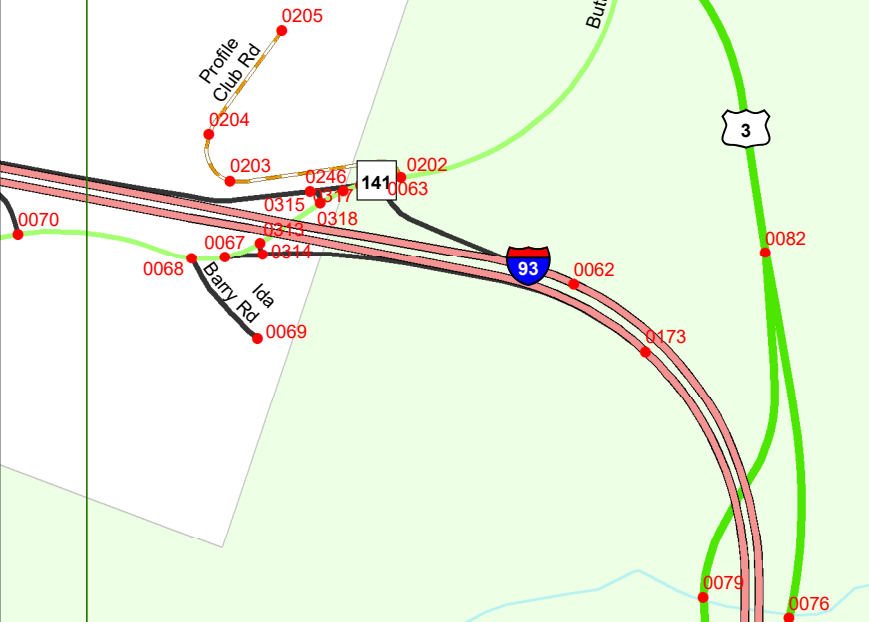

# 30

White Mountain NF

Match to Page

31

0 500 1,000 2,000 Feet

Match to Page

20