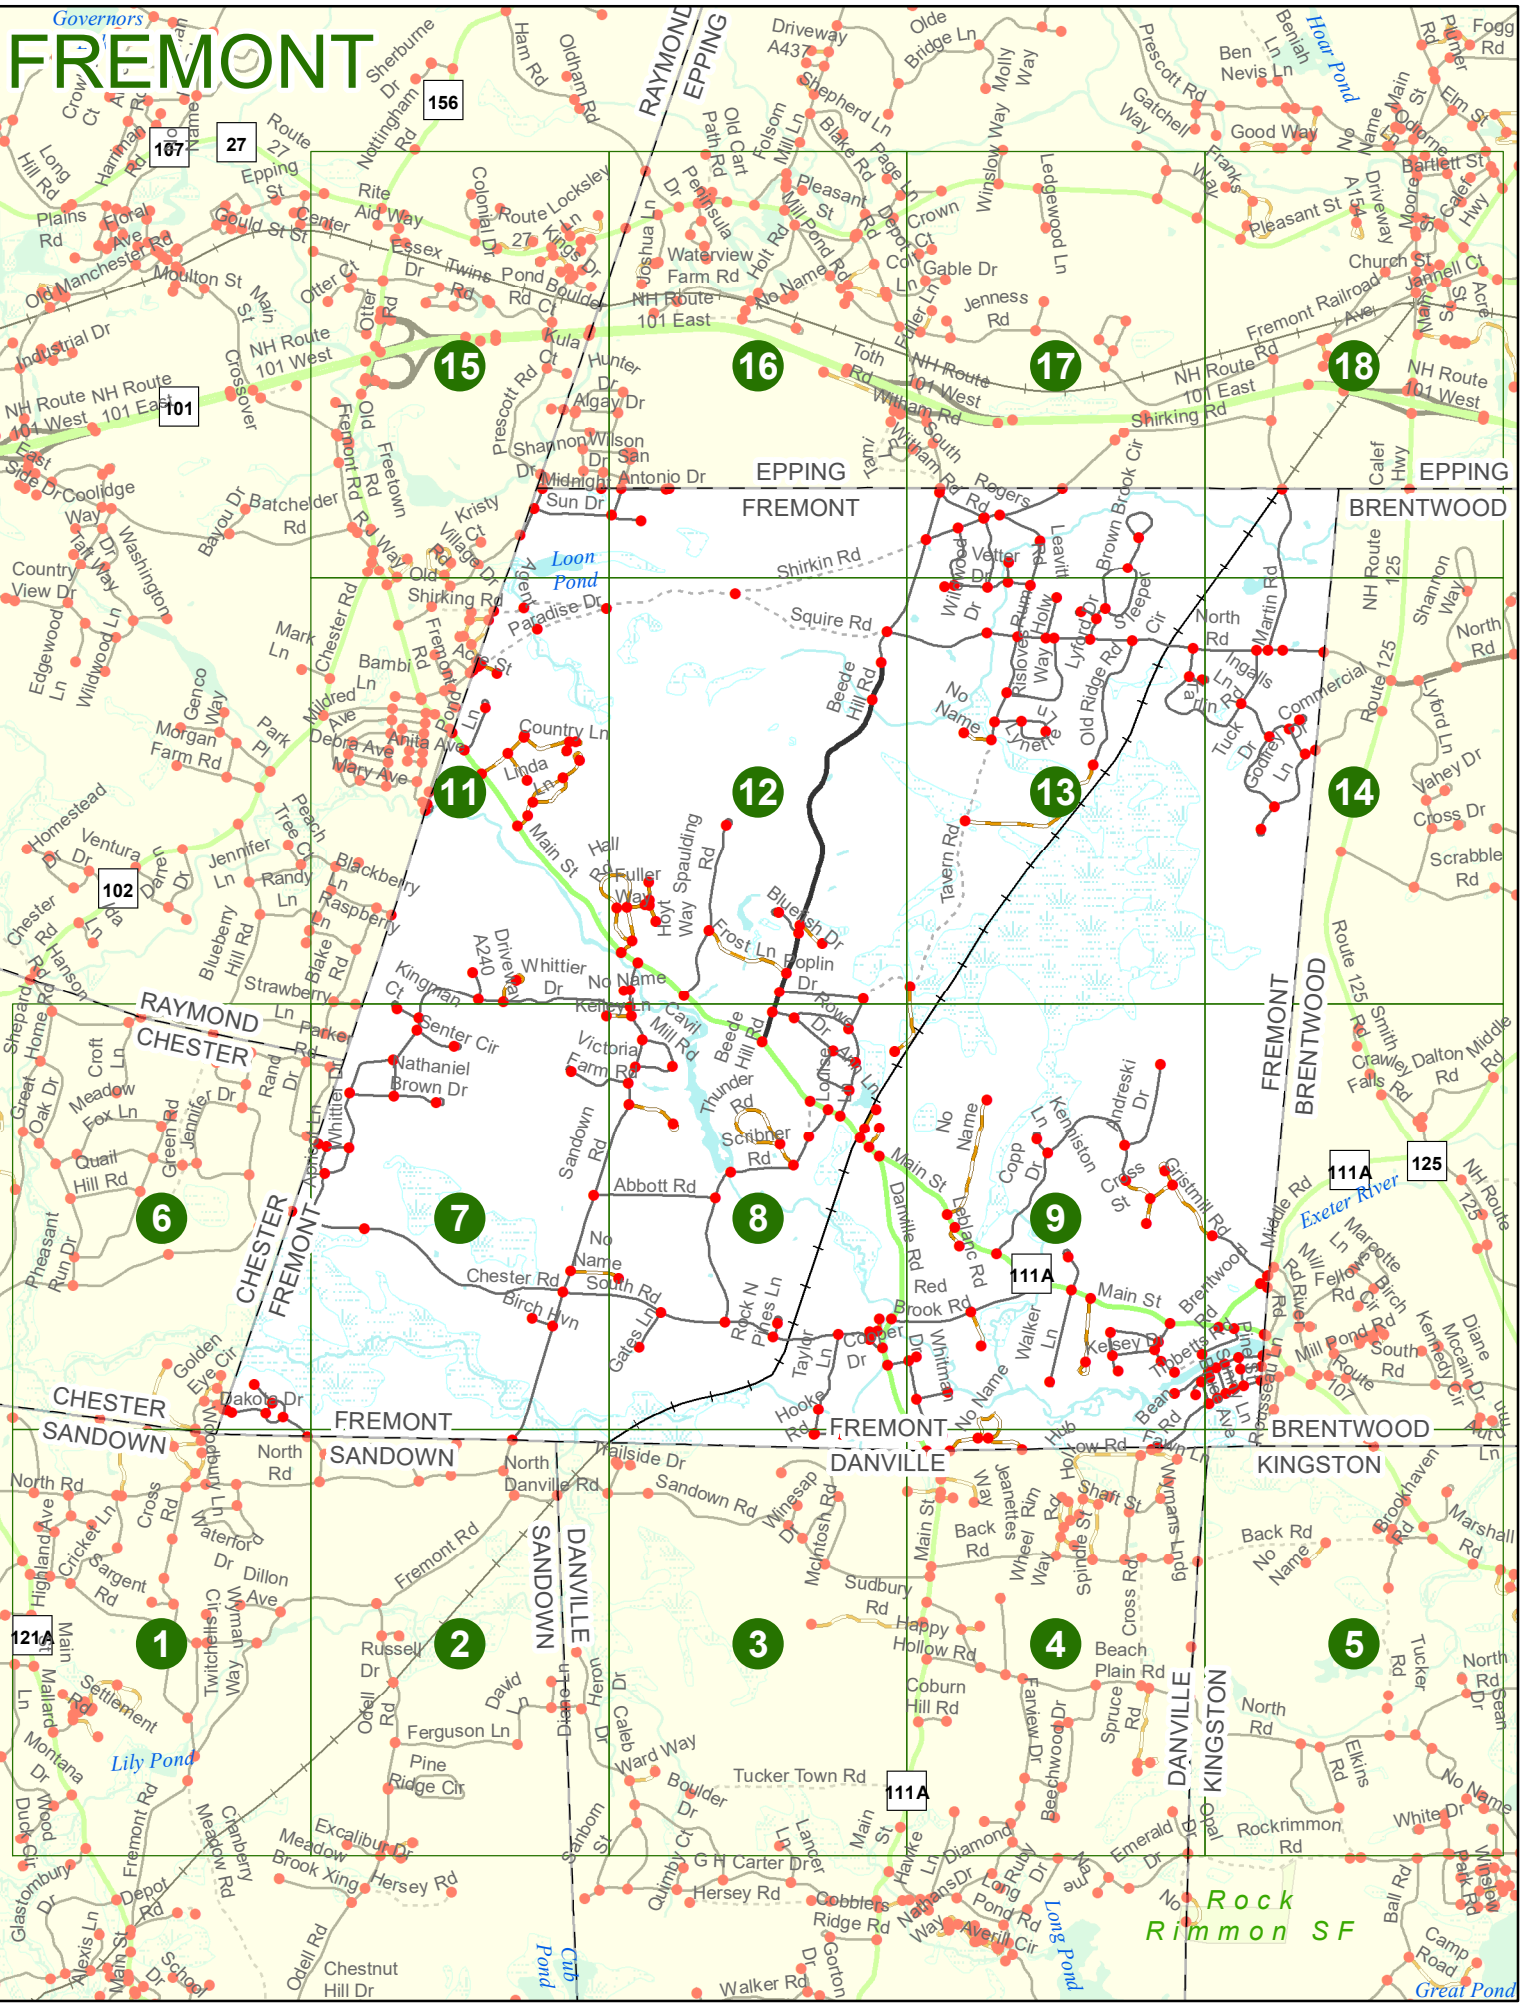

New Hampshire
DOT
 Department of Transportation

Maps and data sets are not guaranteed to be free from errors and omissions. Data is in a constant state of update and correction by various groups and agencies. Information displayed on this map is the best available at the time of publication.

2022 Nodal Reference Bookmap

LEGEND

NHDOT will accept crash locations based on the State of NH Uniform Police Traffic Accident Report.

Crash occurred on:

Option 1 Street Address
 123 Main Street

Option 2 Route No and/or Distance from NESW Intesecting Road, Bridge,
 Street name Intersecting Street Town/County line
 Main Street 500 E Oak Street

Option 3 First Node Distance from First Node Second Node
 515 212 632

Option 4 Route No and/or Mile Marker on Interstate Only NESW Mile (Marker)
 Street name
 189S 700 feet S 36.8

Option 3 – Example

Street Name Loudon Road
First Node 803
Distance from First Node 318 Ft
Second Node 813

Match to Page 0

Match to Page 7

FREMONT

FREMONT SANDOWN

FREMONT DANVILLE

Compromise Ln

Fox Den

Trailside Dr
Twin Bridges Rd