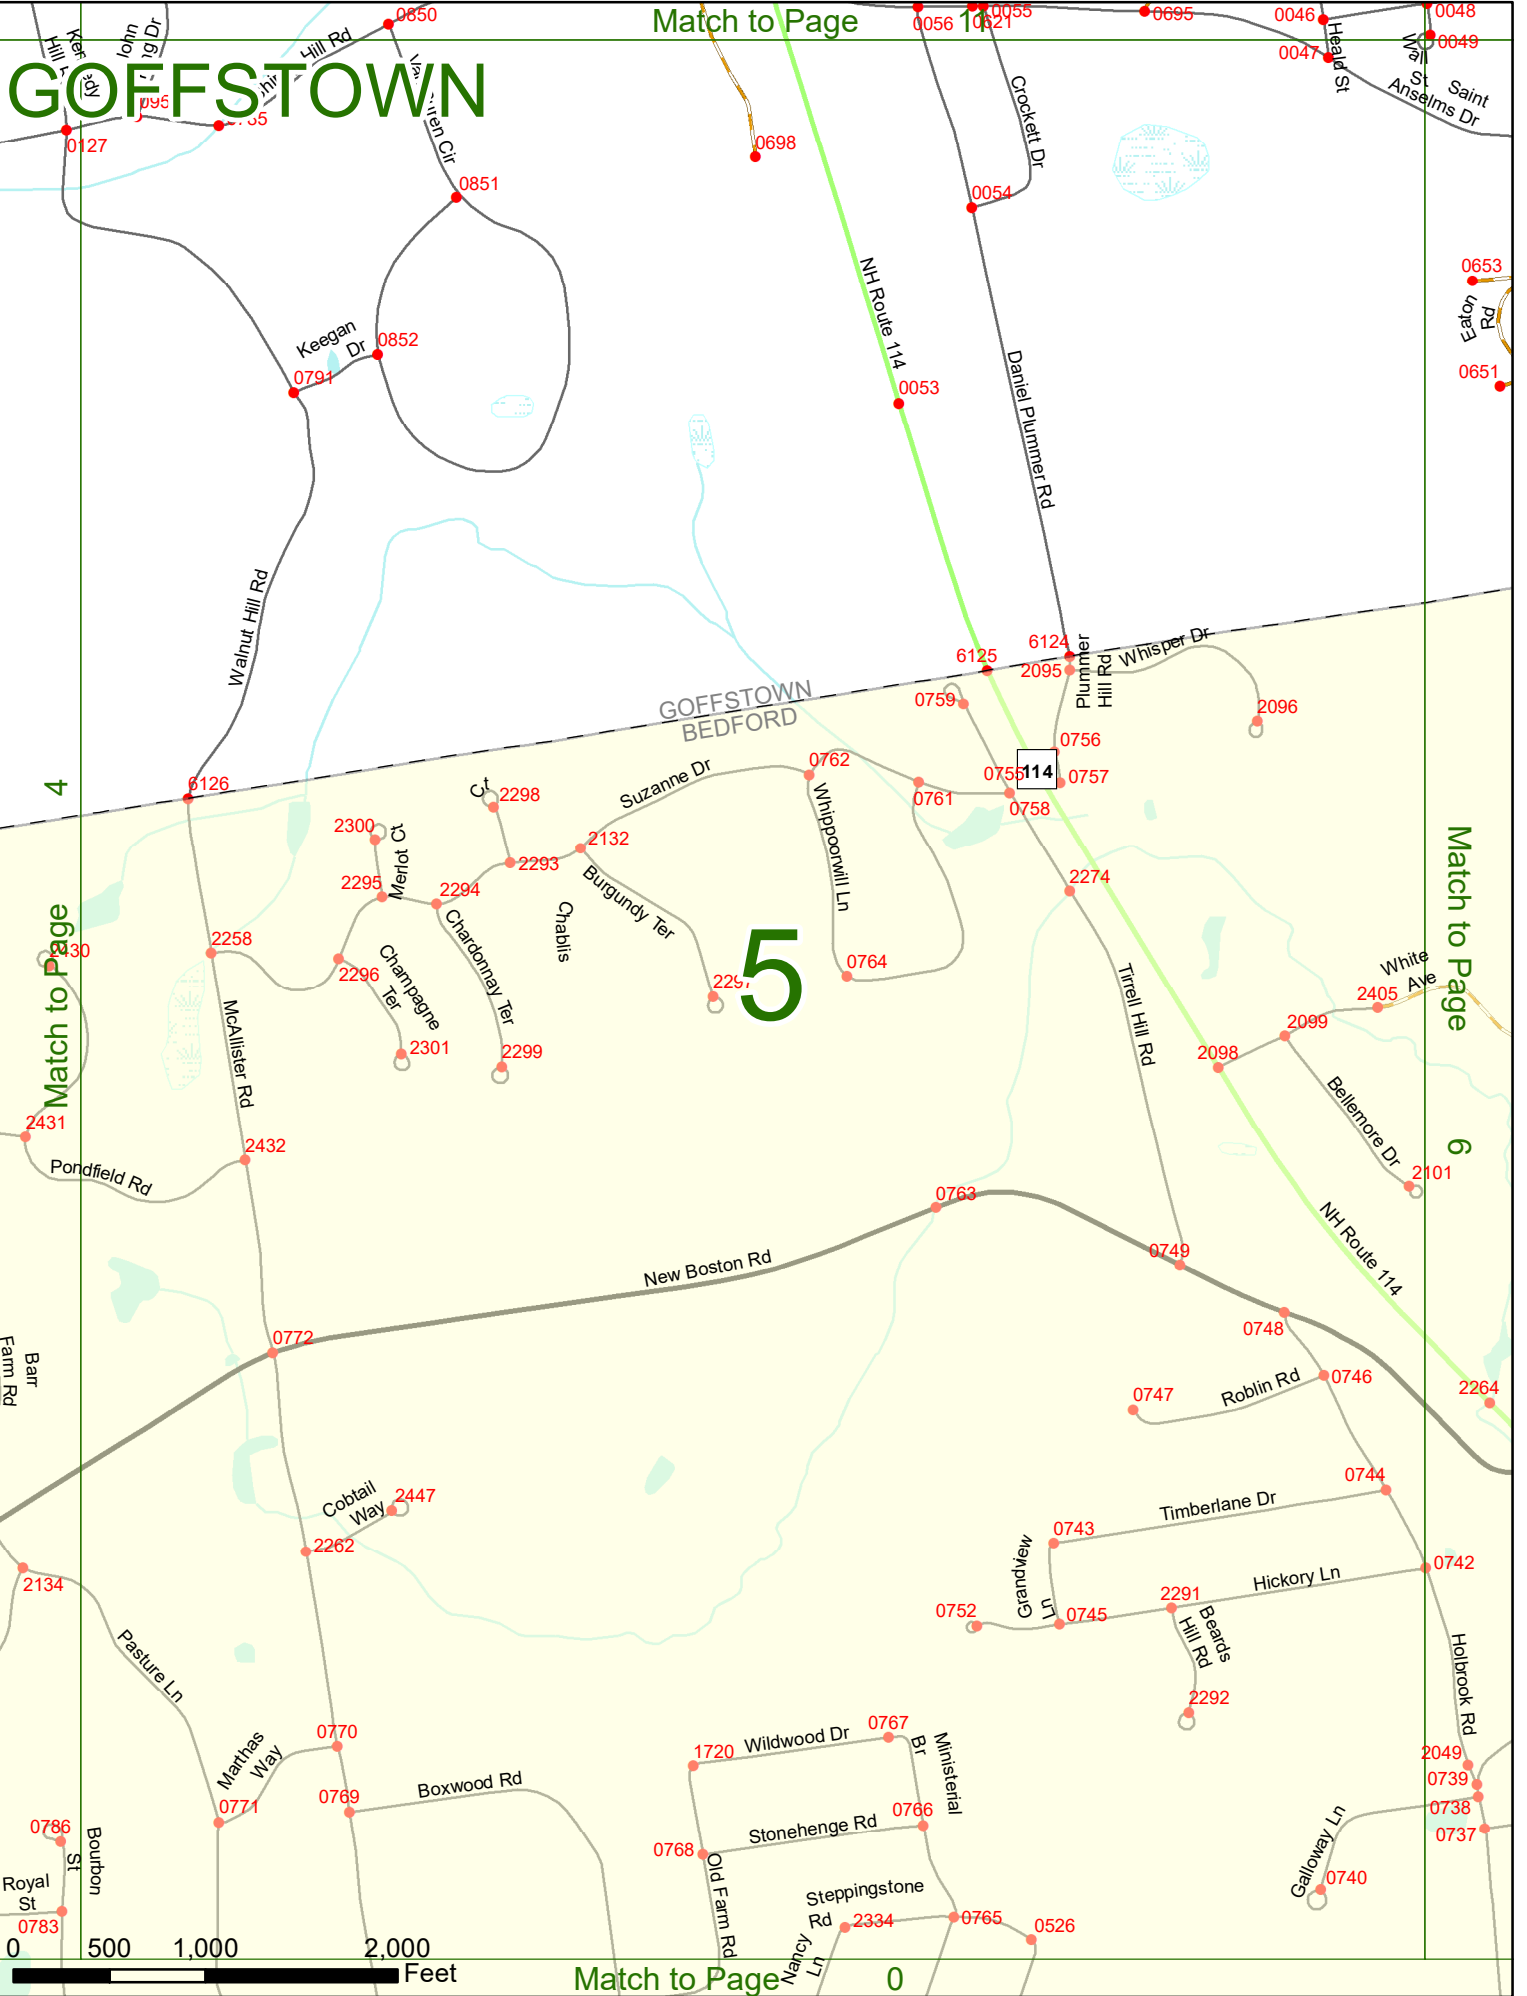

GOFFSTOWN

Match to Page 11

4

Match to Page 30

Bar Farm Rd

Pasture Ln

Royal St

0 500 1,000 2,000 Feet

Match to Page 0

GOFFSTOWN
BEDFORD

5

Match to Page 6

6

Holbrook Rd

2049
0739
0738
0737

Galloway Ln

0740