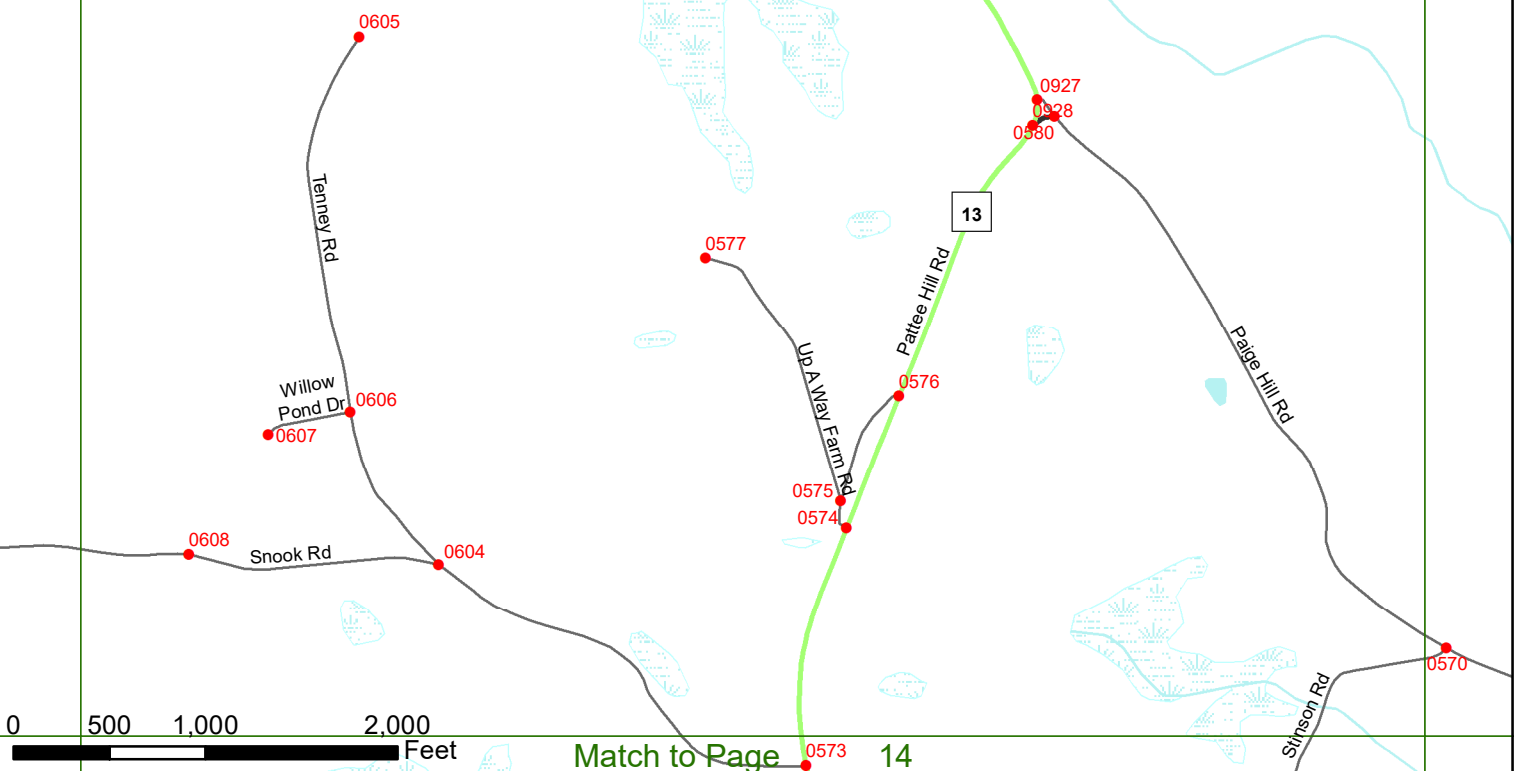

GOFFSTOWN

Match to Page 0

19

Match to Page

Match to Page

21

20

0 500 1,000 2,000 Feet

Match to Page 14