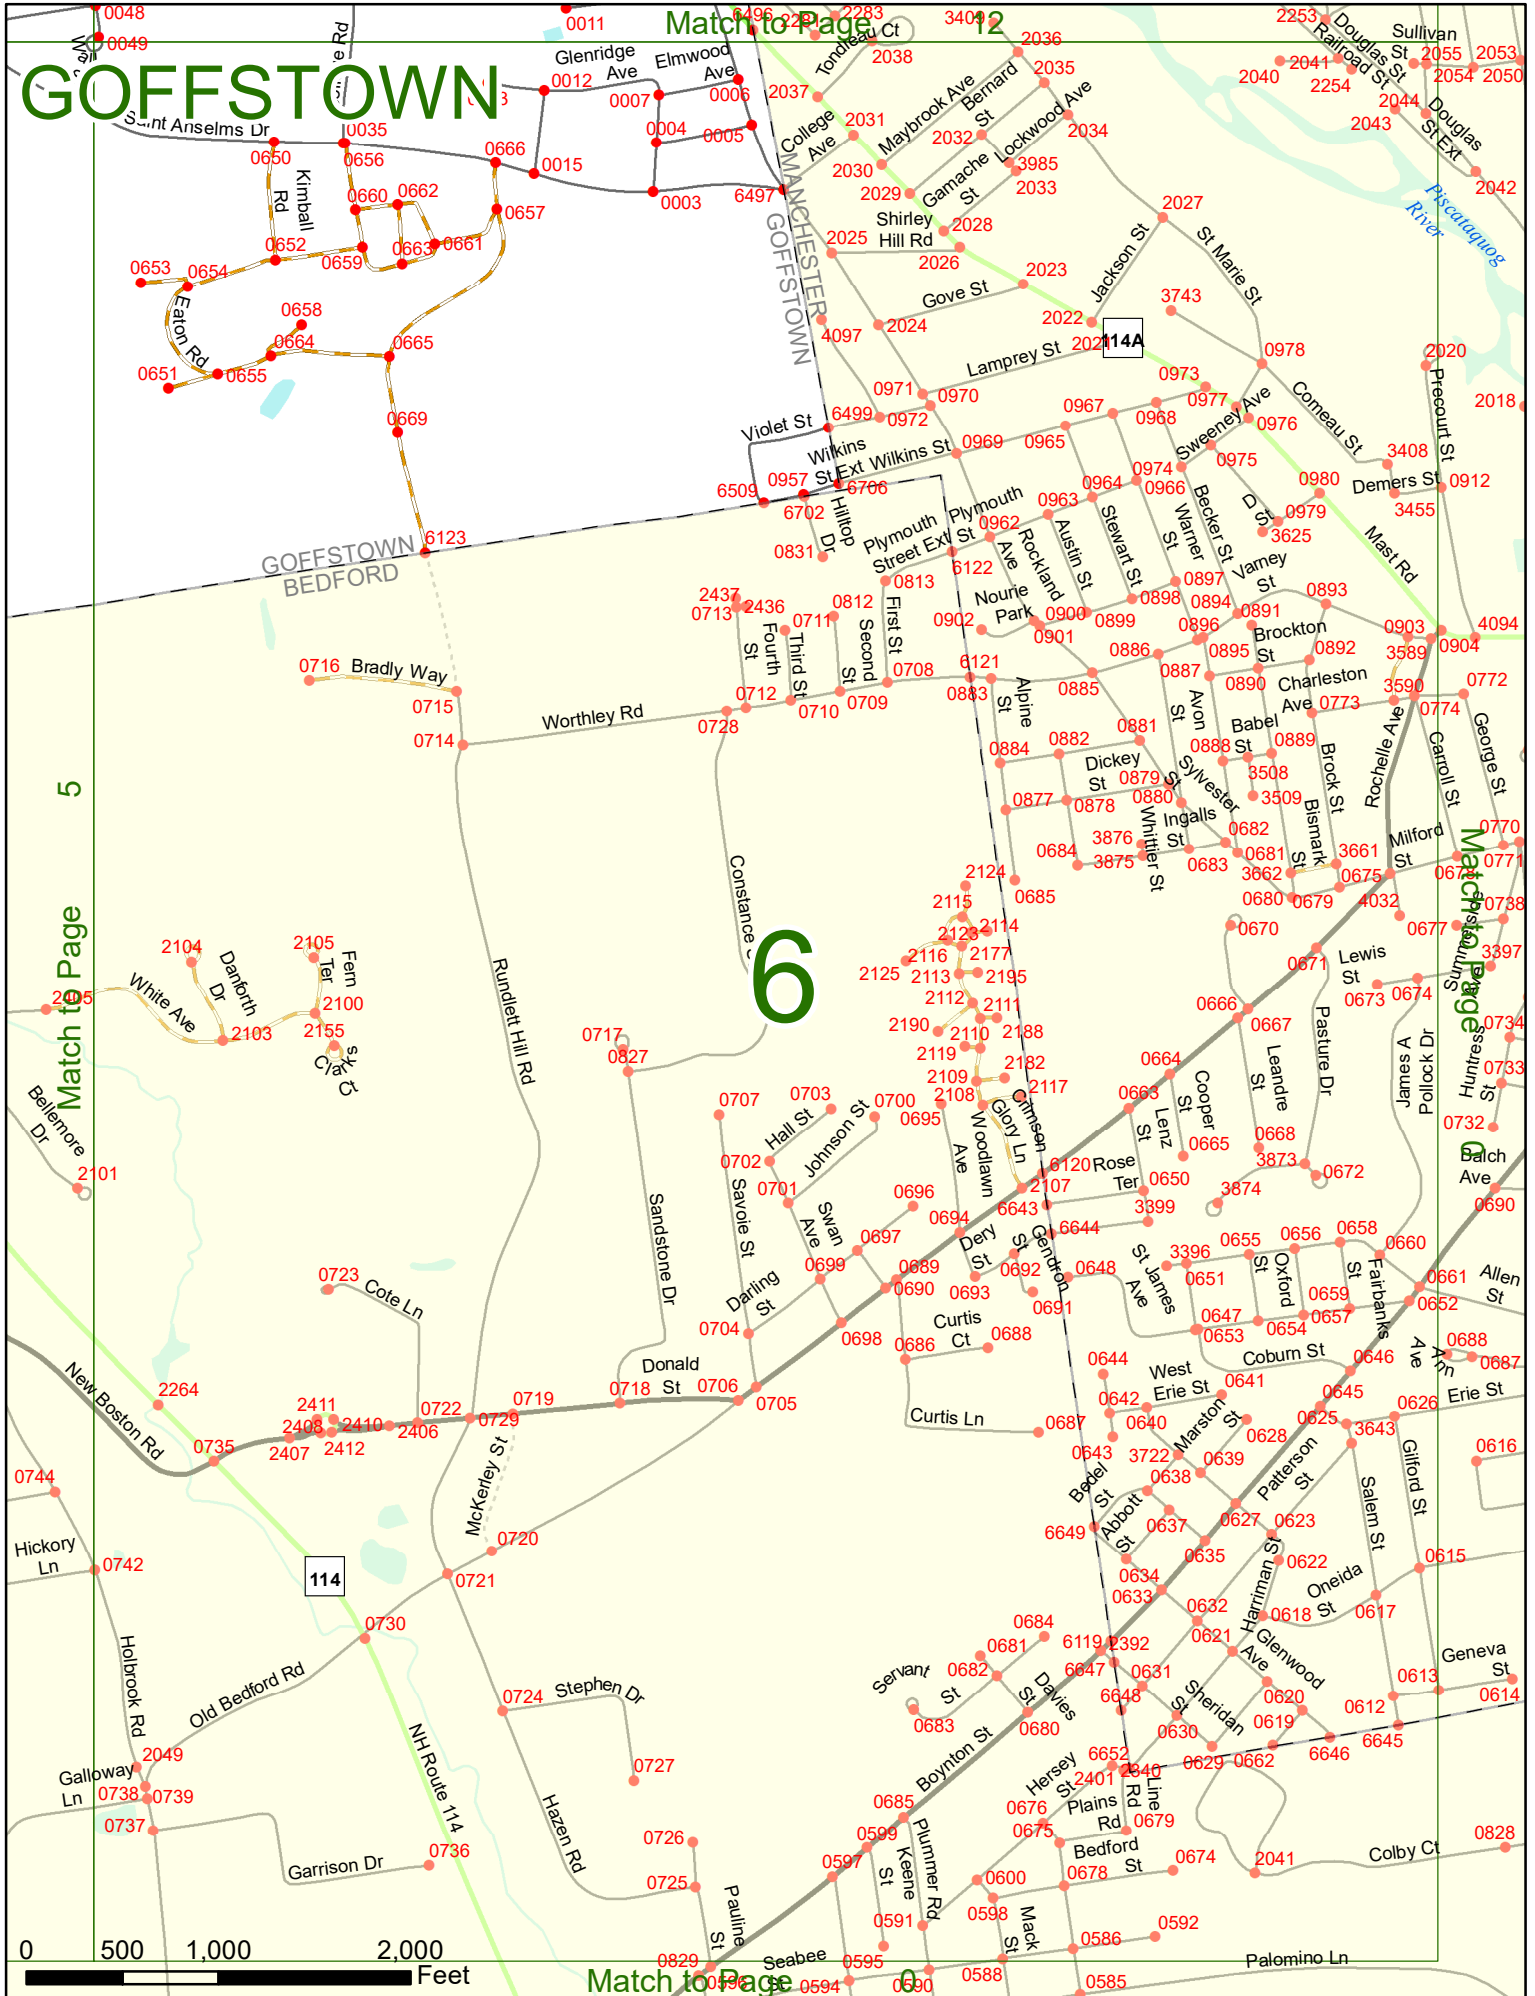

GOFFSTOWN

Match to Page 12

5

Match to Page 2

6

Match to Page 7

Match to Page 6