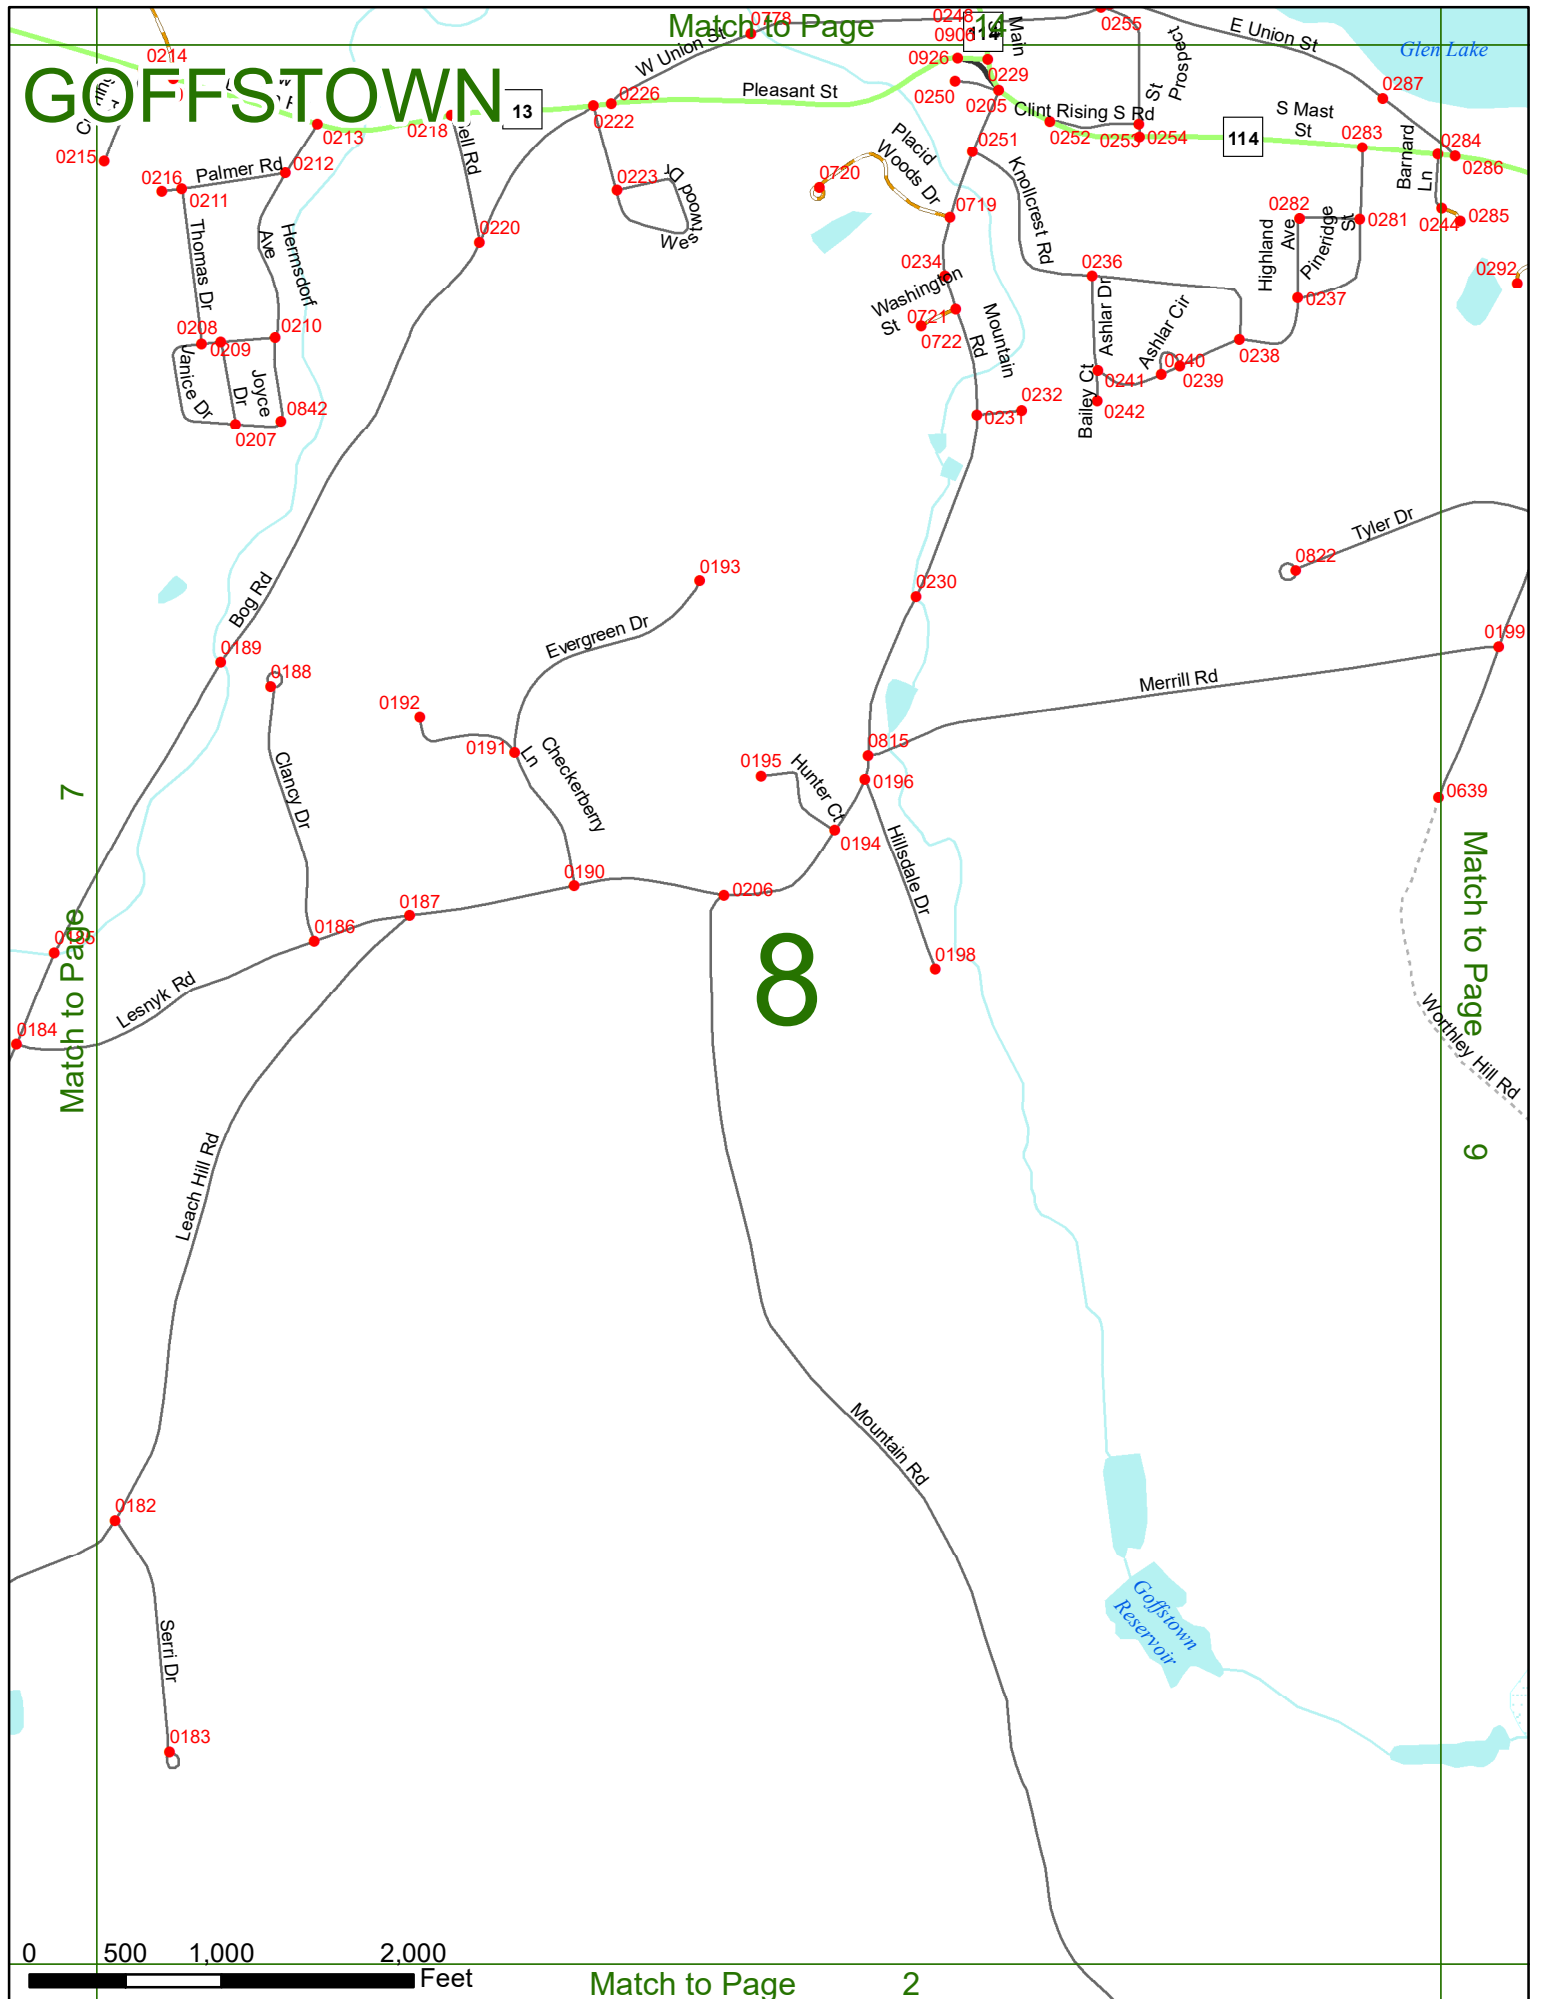

GOFFSTOWN

0 500 1,000 2,000 Feet

Match to Page

2