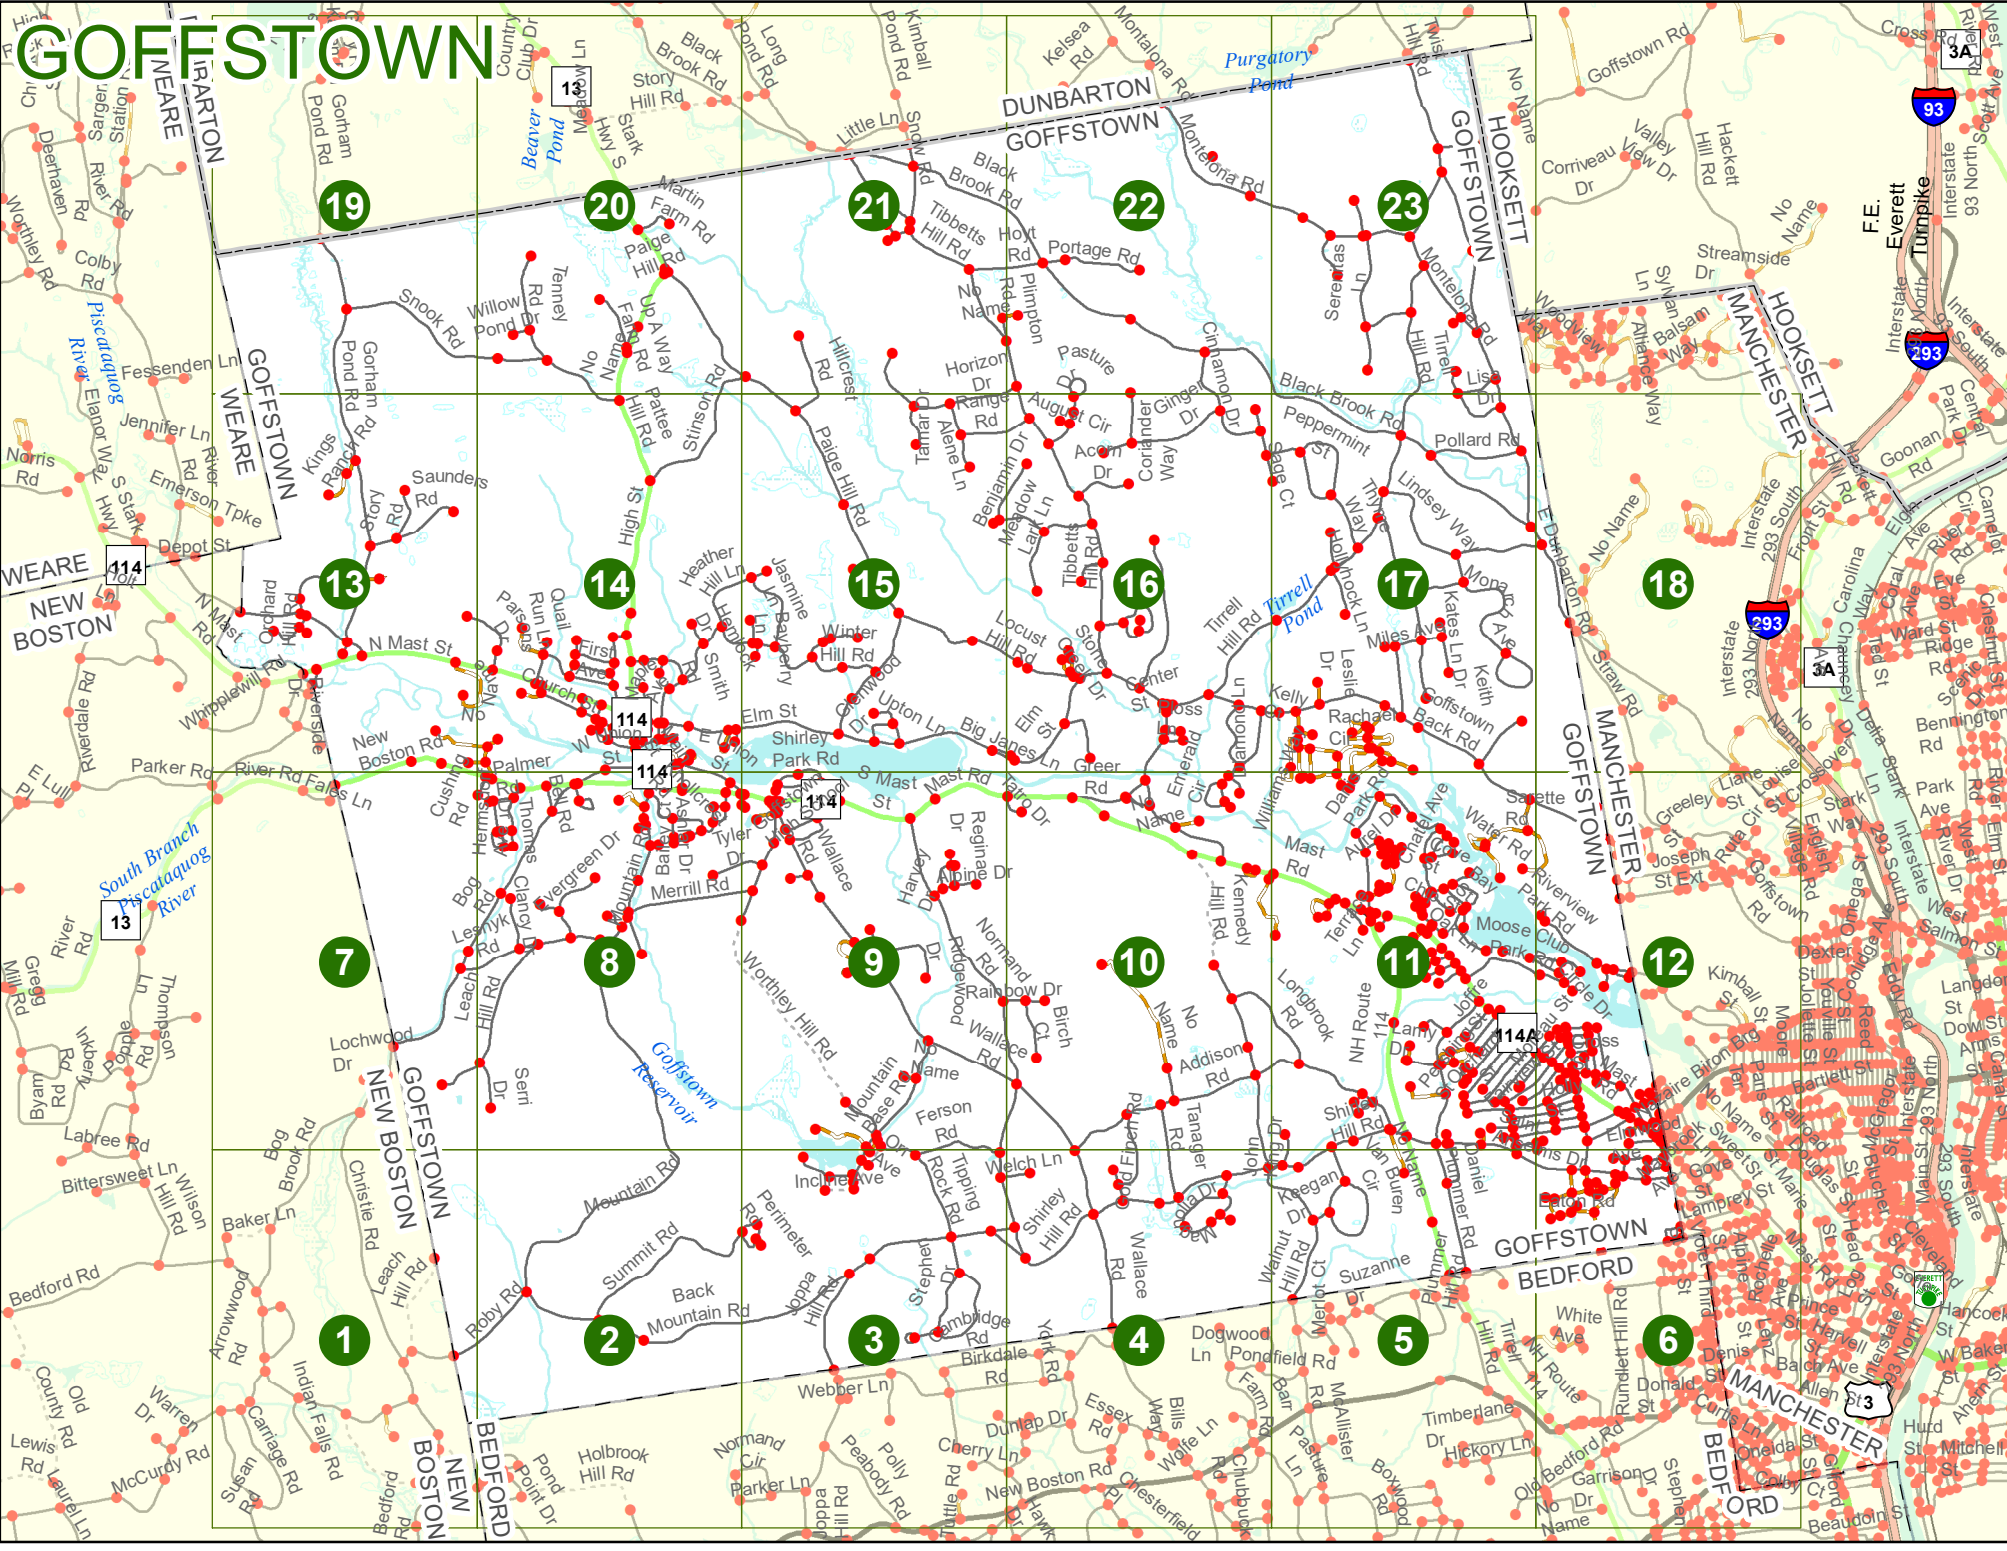

New Hampshire
DOT
Department of Transportation

Maps and data sets are not guaranteed to be free from errors and omissions. Data is in a constant state of update and correction by various groups and agencies. Information displayed on this map is the best available at the time of publication.

2022 Nodal Reference Bookmap

LEGEND

NHDOT will accept crash locations based on the State of NH Uniform Police Traffic Accident Report.

Crash occurred on:

Option 1 Street Address
 123 Main Street

Option 2 Route No and/or Distance from NESW Intesecting Road, Bridge,
 Street name Intersecting Street Town/County line
 Main Street 500 E Oak Street

Option 3 First Node Distance from First Node Second Node
 515 212 632

Option 4 Route No and/or Mile Marker on Interstate Only NESW Mile (Marker)
 Street name
 189S 700 feet S 36.8

Option 3 – Example

Street Name Loudon Road
First Node 803
Distance from First Node 318 Ft
Second Node 813