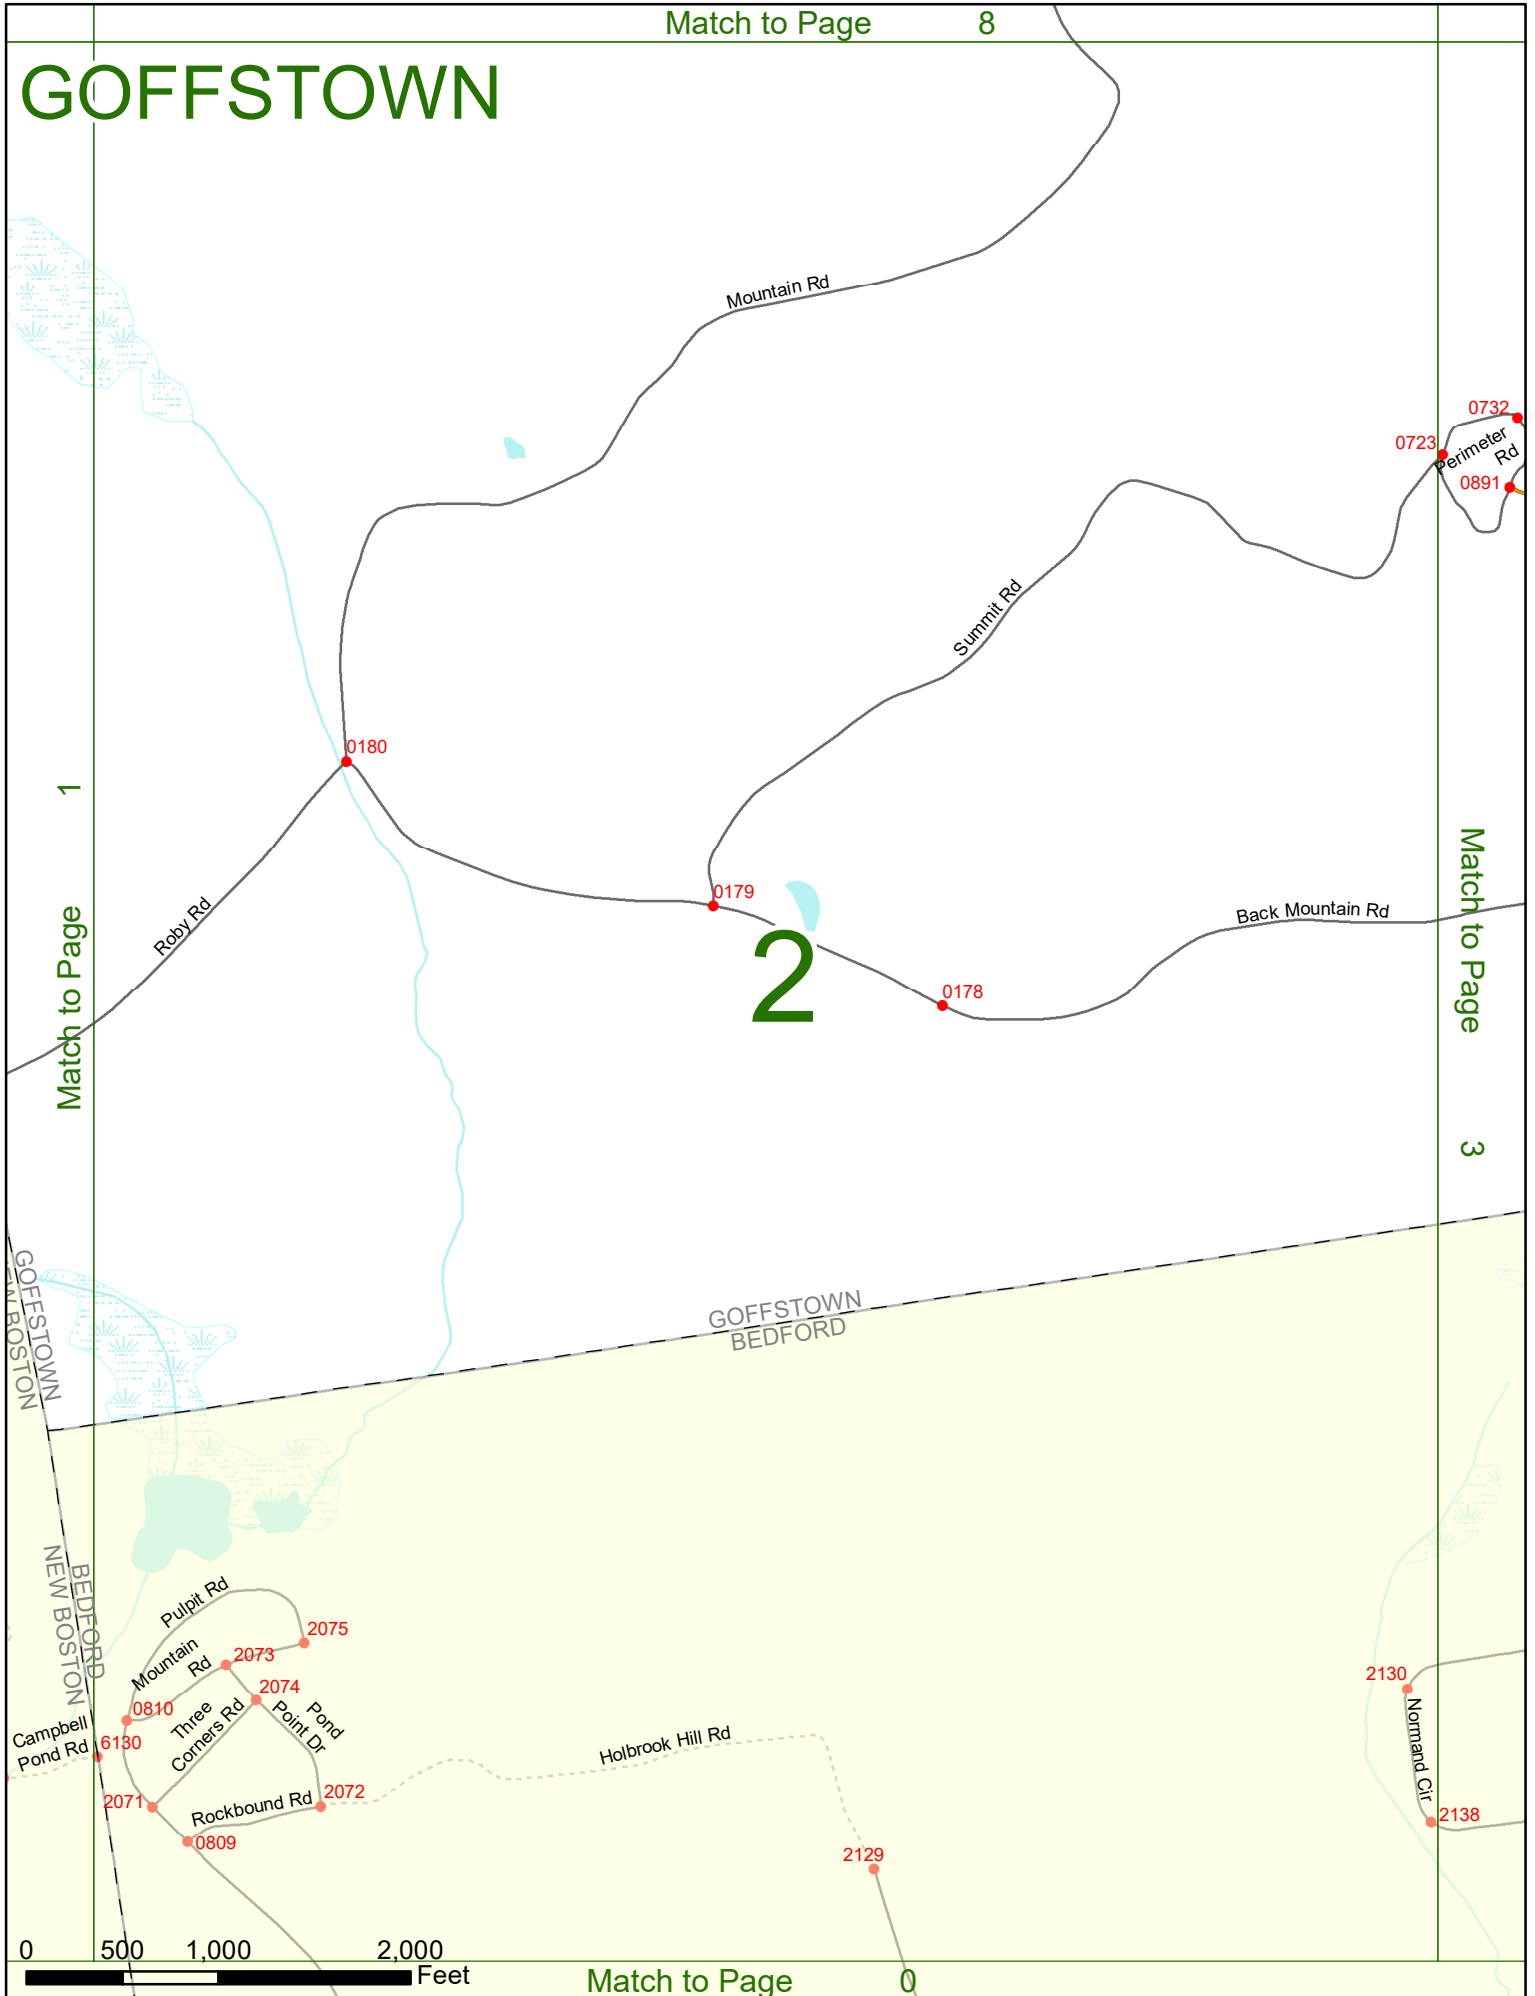

GOFFSTOWN

Match to Page 1

Match to Page 3

2

0 500 1,000 2,000 Feet