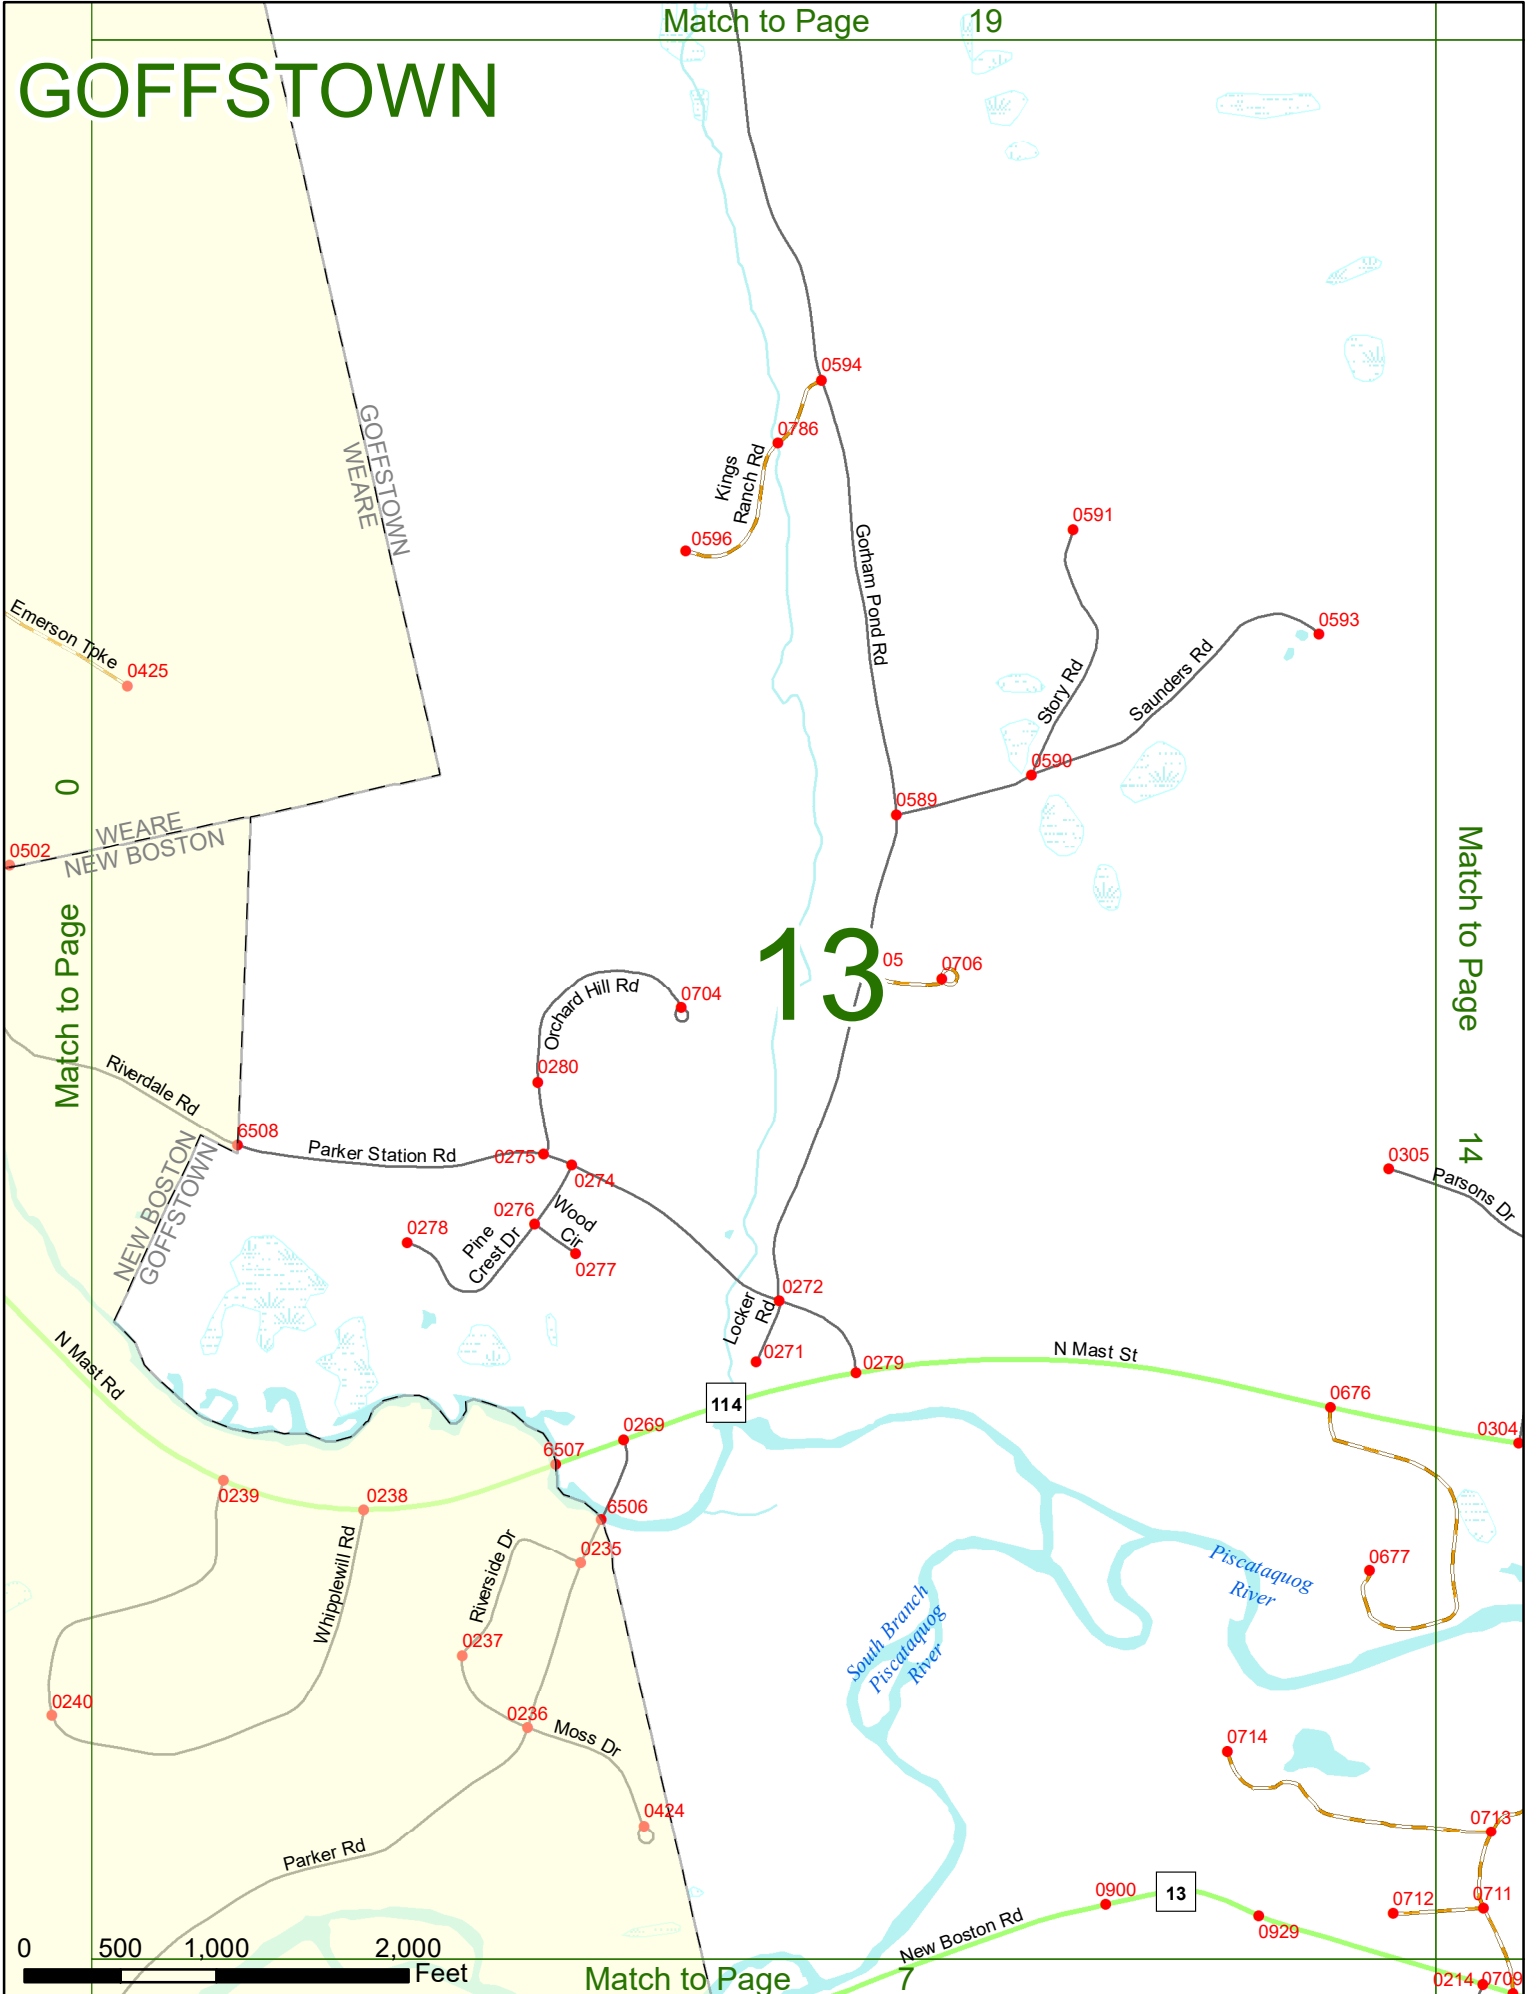

GOFFSTOWN

Match to Page 19

Match to Page

14

Parsons Dr

Match to Page

7