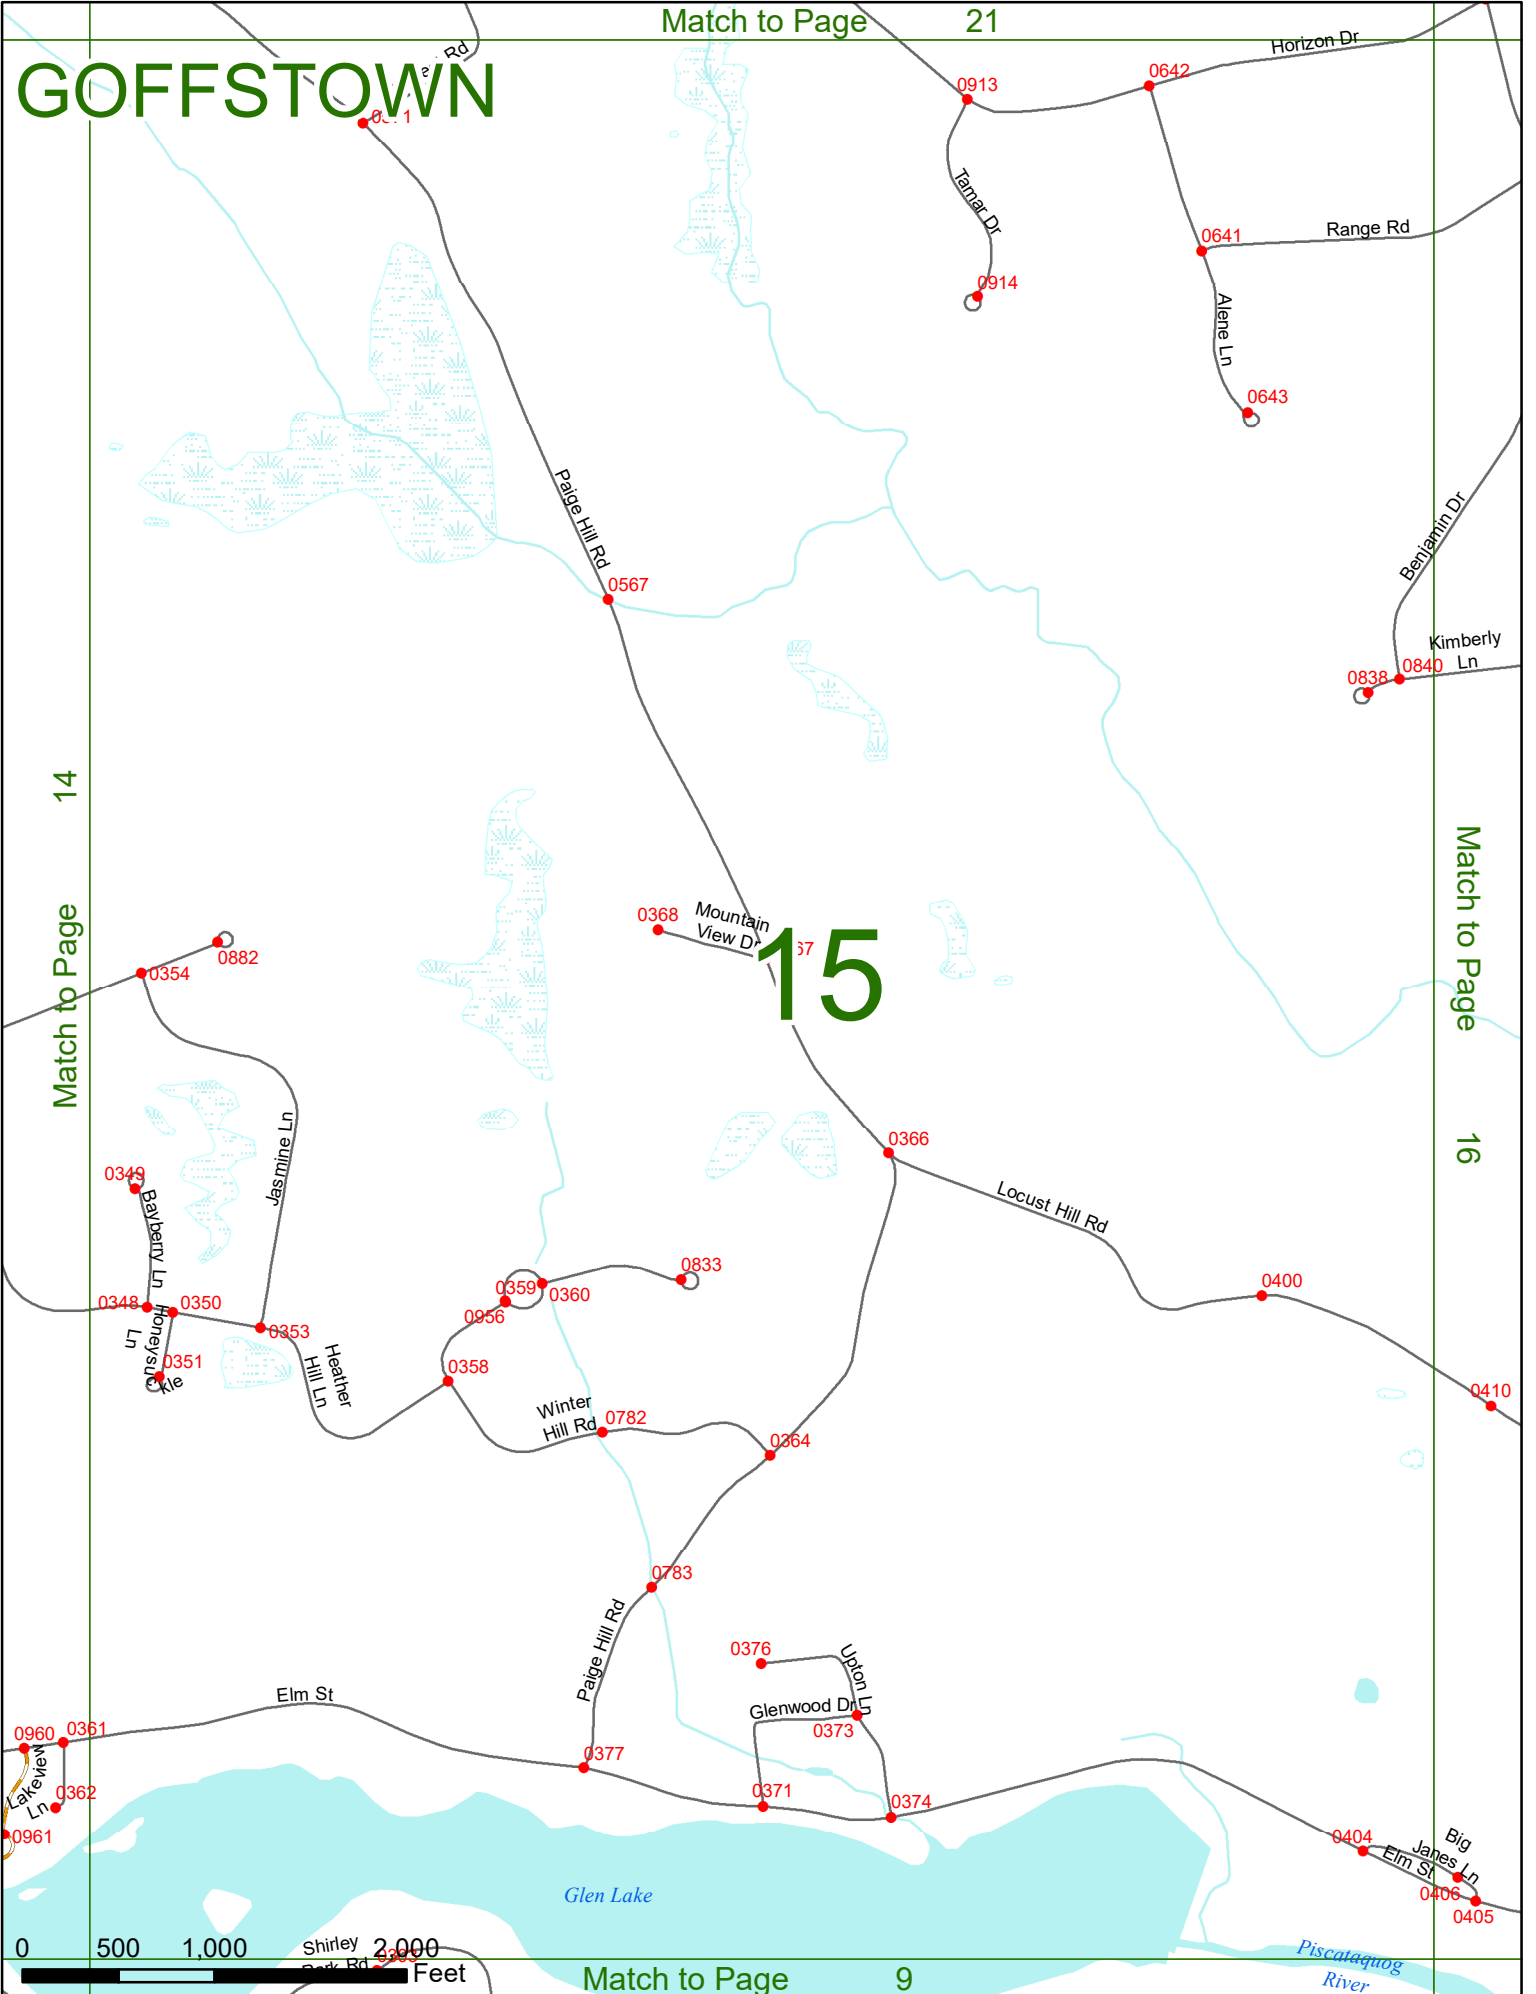

GOFFSTOWN

Match to Page 21

14

Match to Page

Match to Page

16

15

Match to Page 9