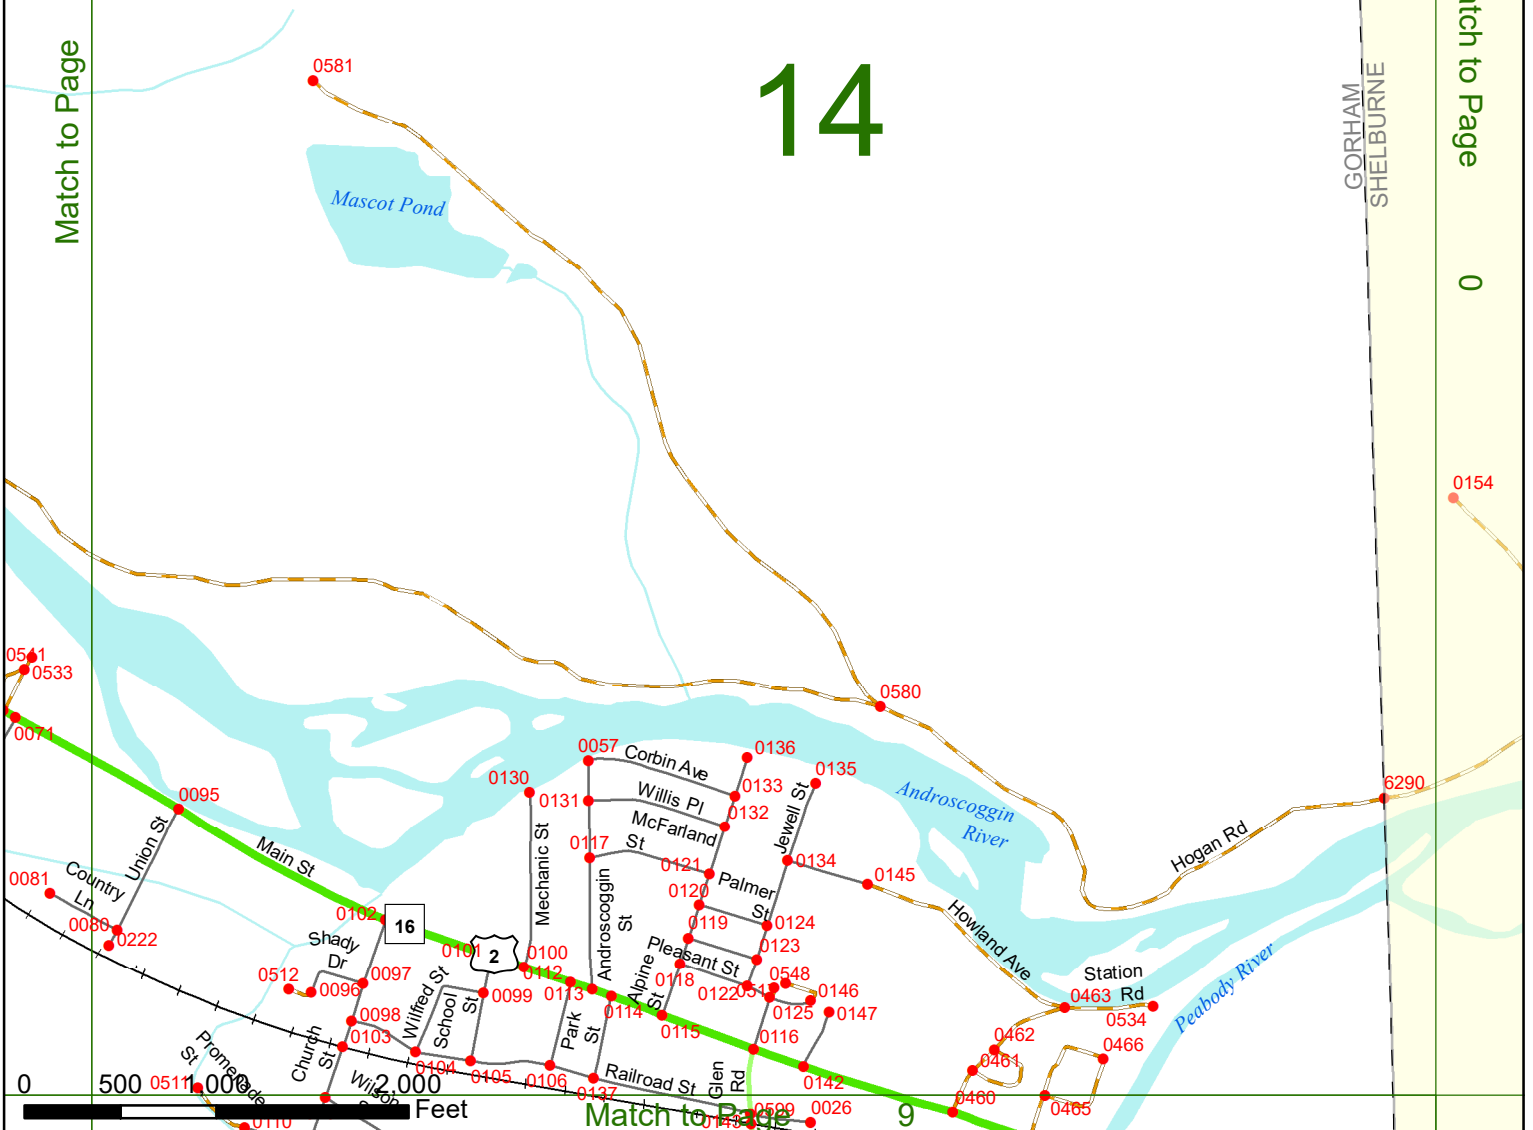

GORHAM

Match to Page 13

14

Match to Page 0

GORHAM
SHELburne

0154

6290

0580

0581

0541

0533

0071

0095

0130

0057

0136

0133

0135

0081

0088

0222

0102

0101

0100

0112

0099

0113

0117

0121

0120

0119

0124

0123

0548

0146

0125

0147

0116

0142

0462

0461

0460

0465

0466

0534

0466

0

500

1000

1500

2000

Feet

Match to Page 9

9