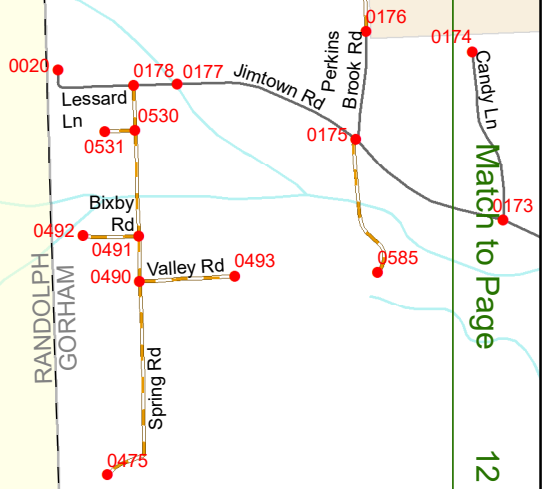

2022 Nodal Reference Bookmap

LEGEND

NHDOT will accept crash locations based on the State of NH Uniform Police Traffic Accident Report.

Crash occurred on:

Option 1 Street Address
 123 Main Street

Option 2 Route No and/or Distance from NESW Intesecting Road, Bridge,
 Street name Intersecting Street Town/County line
 Main Street 500 E Oak Street

Match to Page 0

GORHAM
SHELBURNE

Match to Page 5

GORHAM

Match to Page 0

11

Moose Brook SP

Match to Page