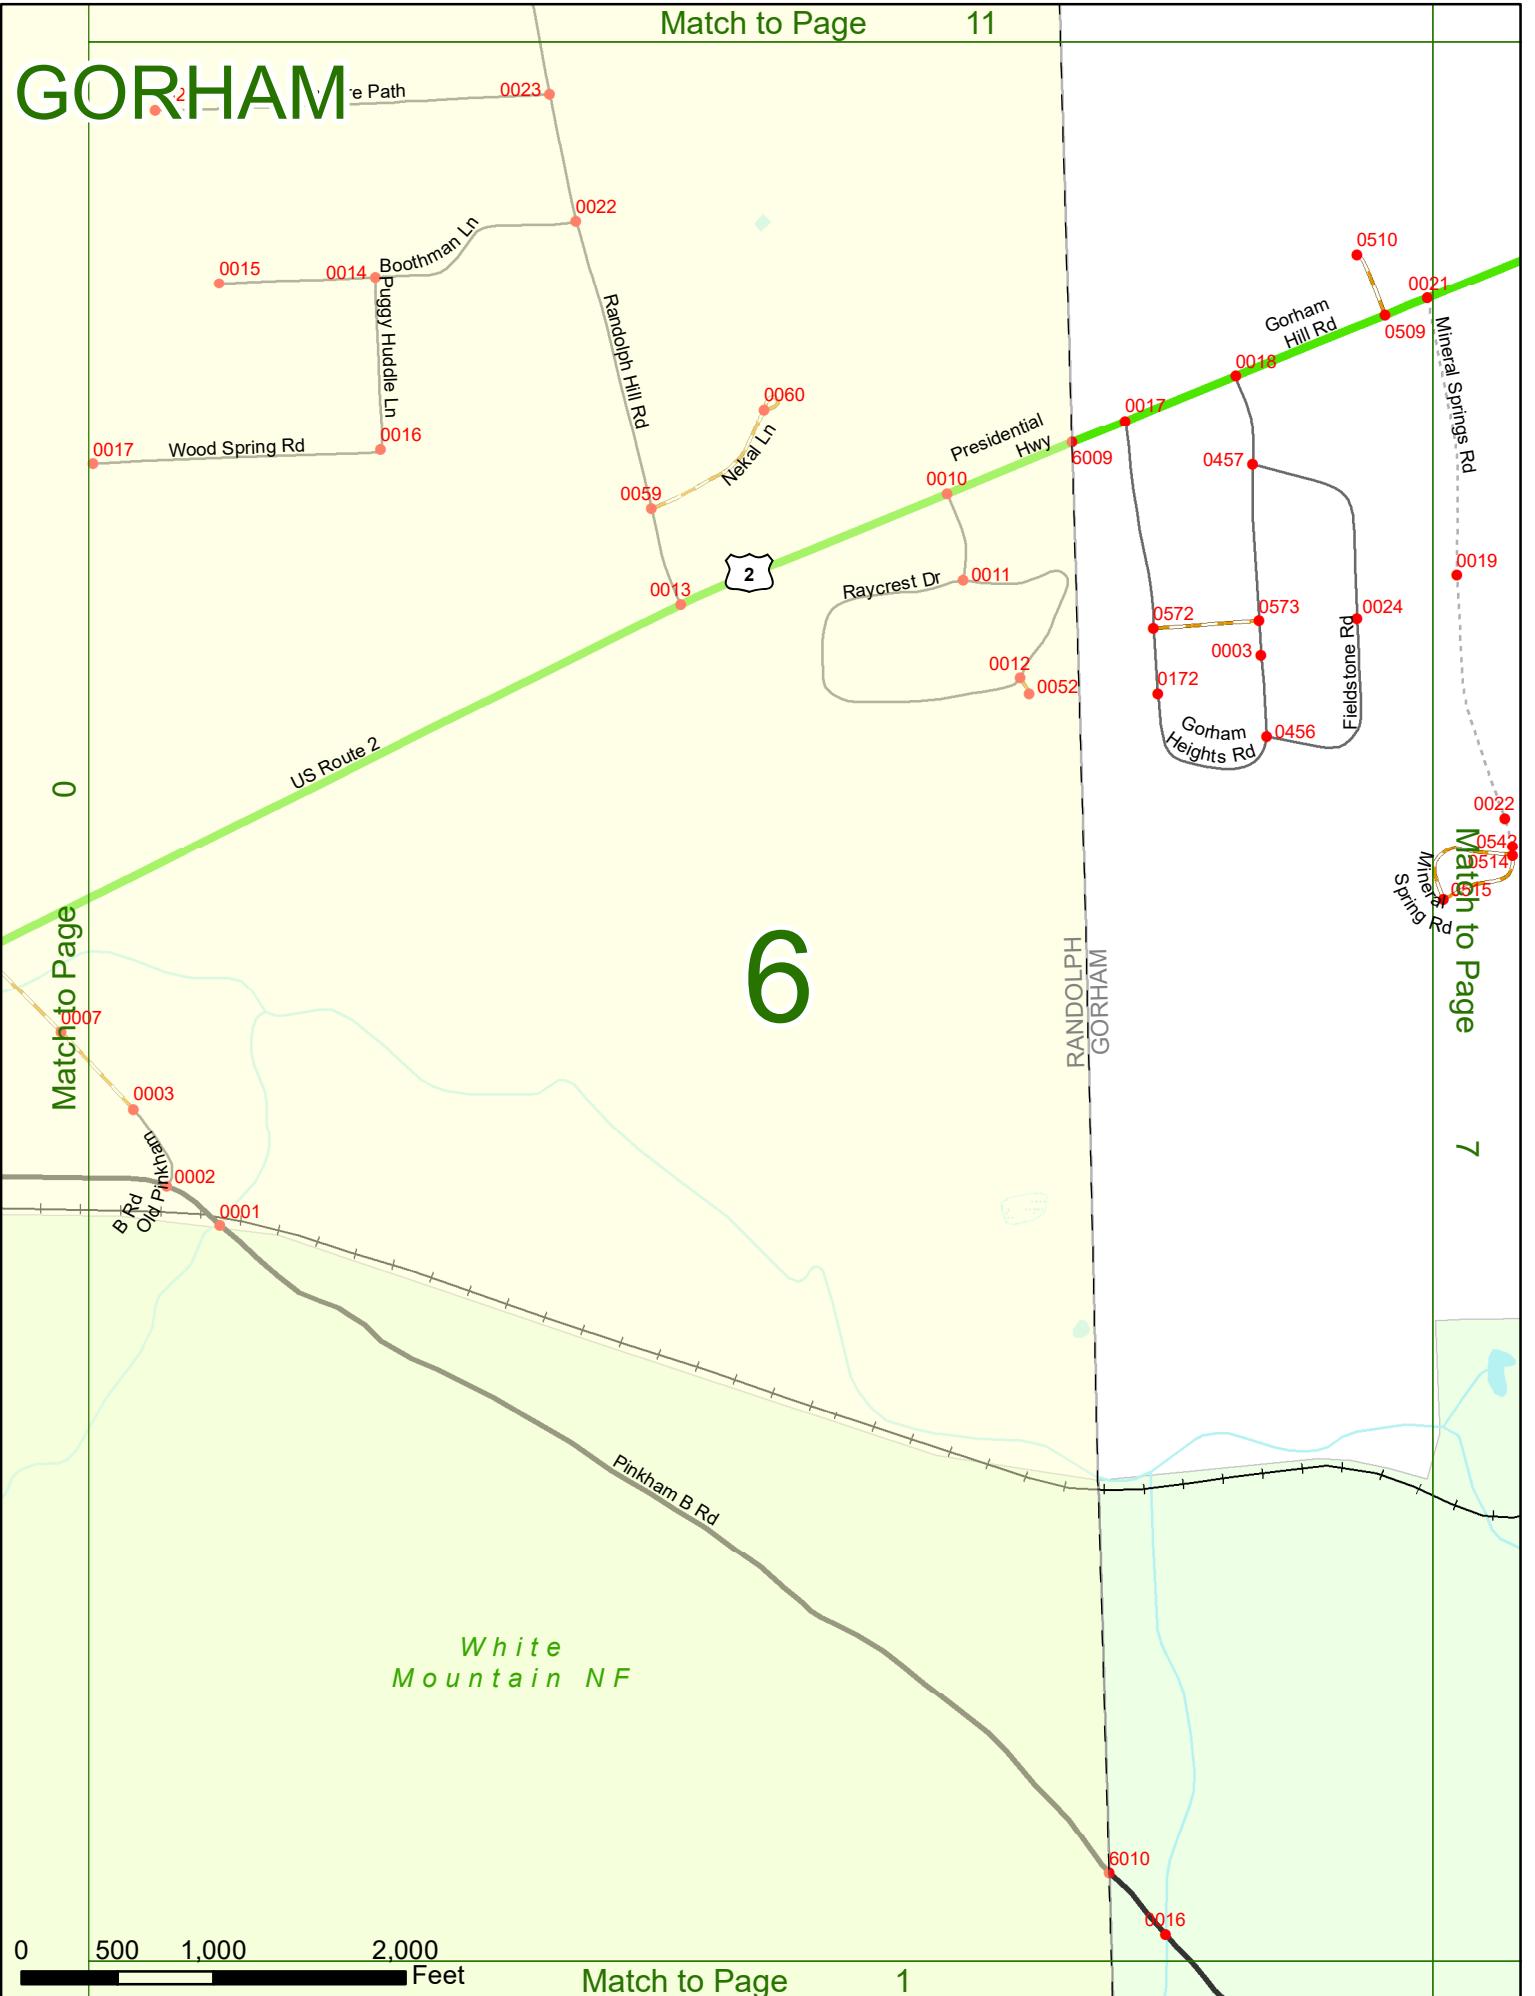

GORHAM

6

Match to Page 7

7

0

Match to Page 0

RANDOLPH
GORHAM

White
Mountain NF