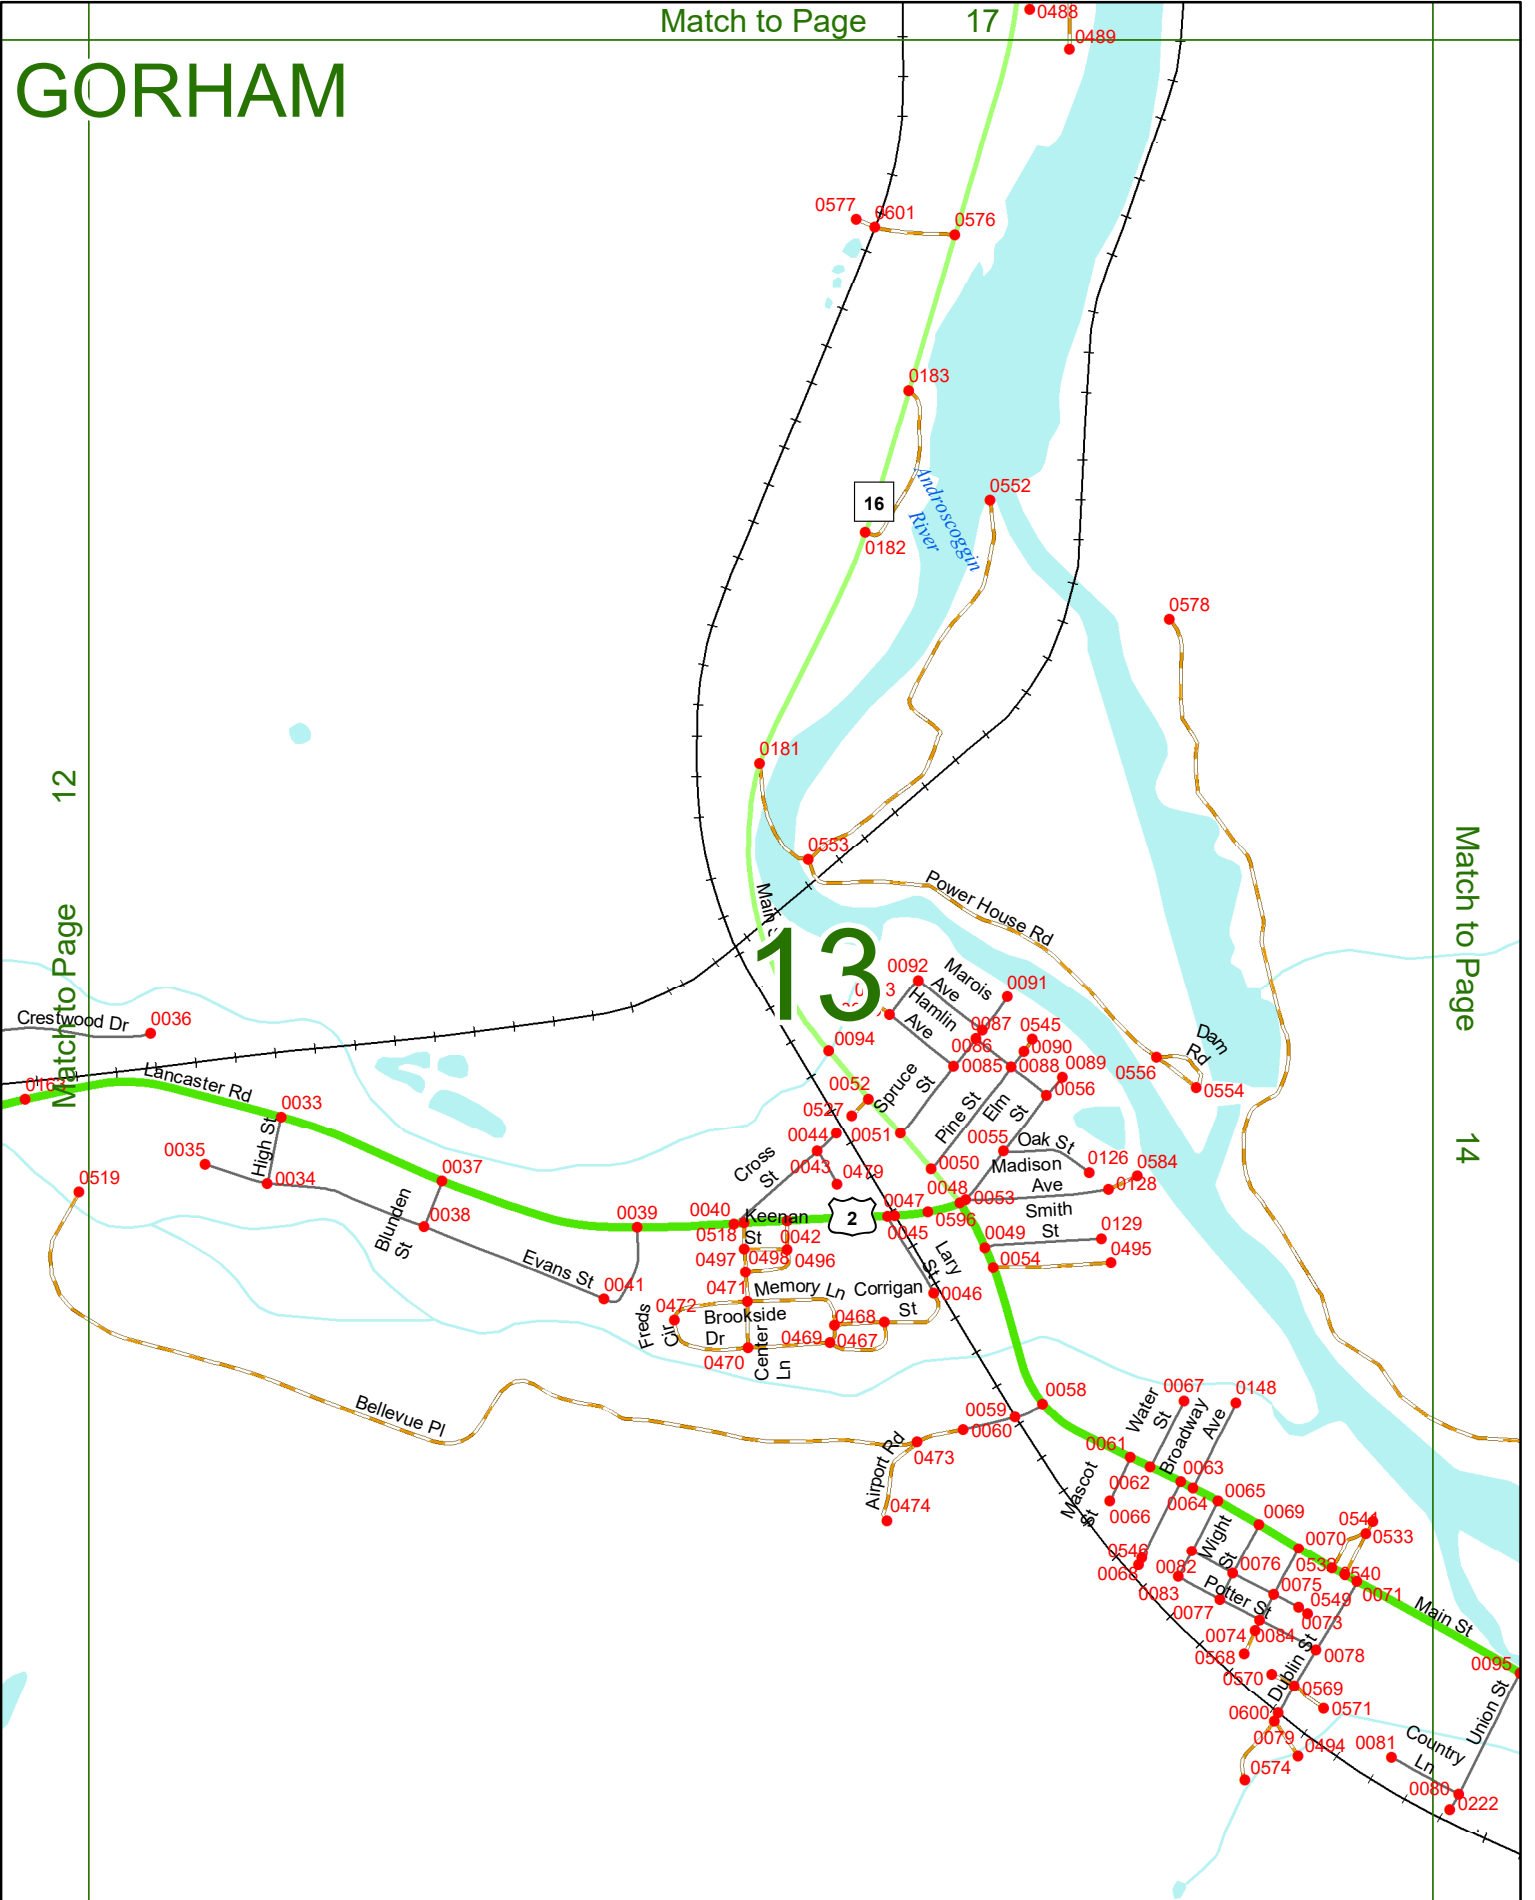

GORHAM

Match to Page 17

17

12

Match to Page

Match to Page

14

13

0 500 1,000 2,000 Feet

Match to Page

8