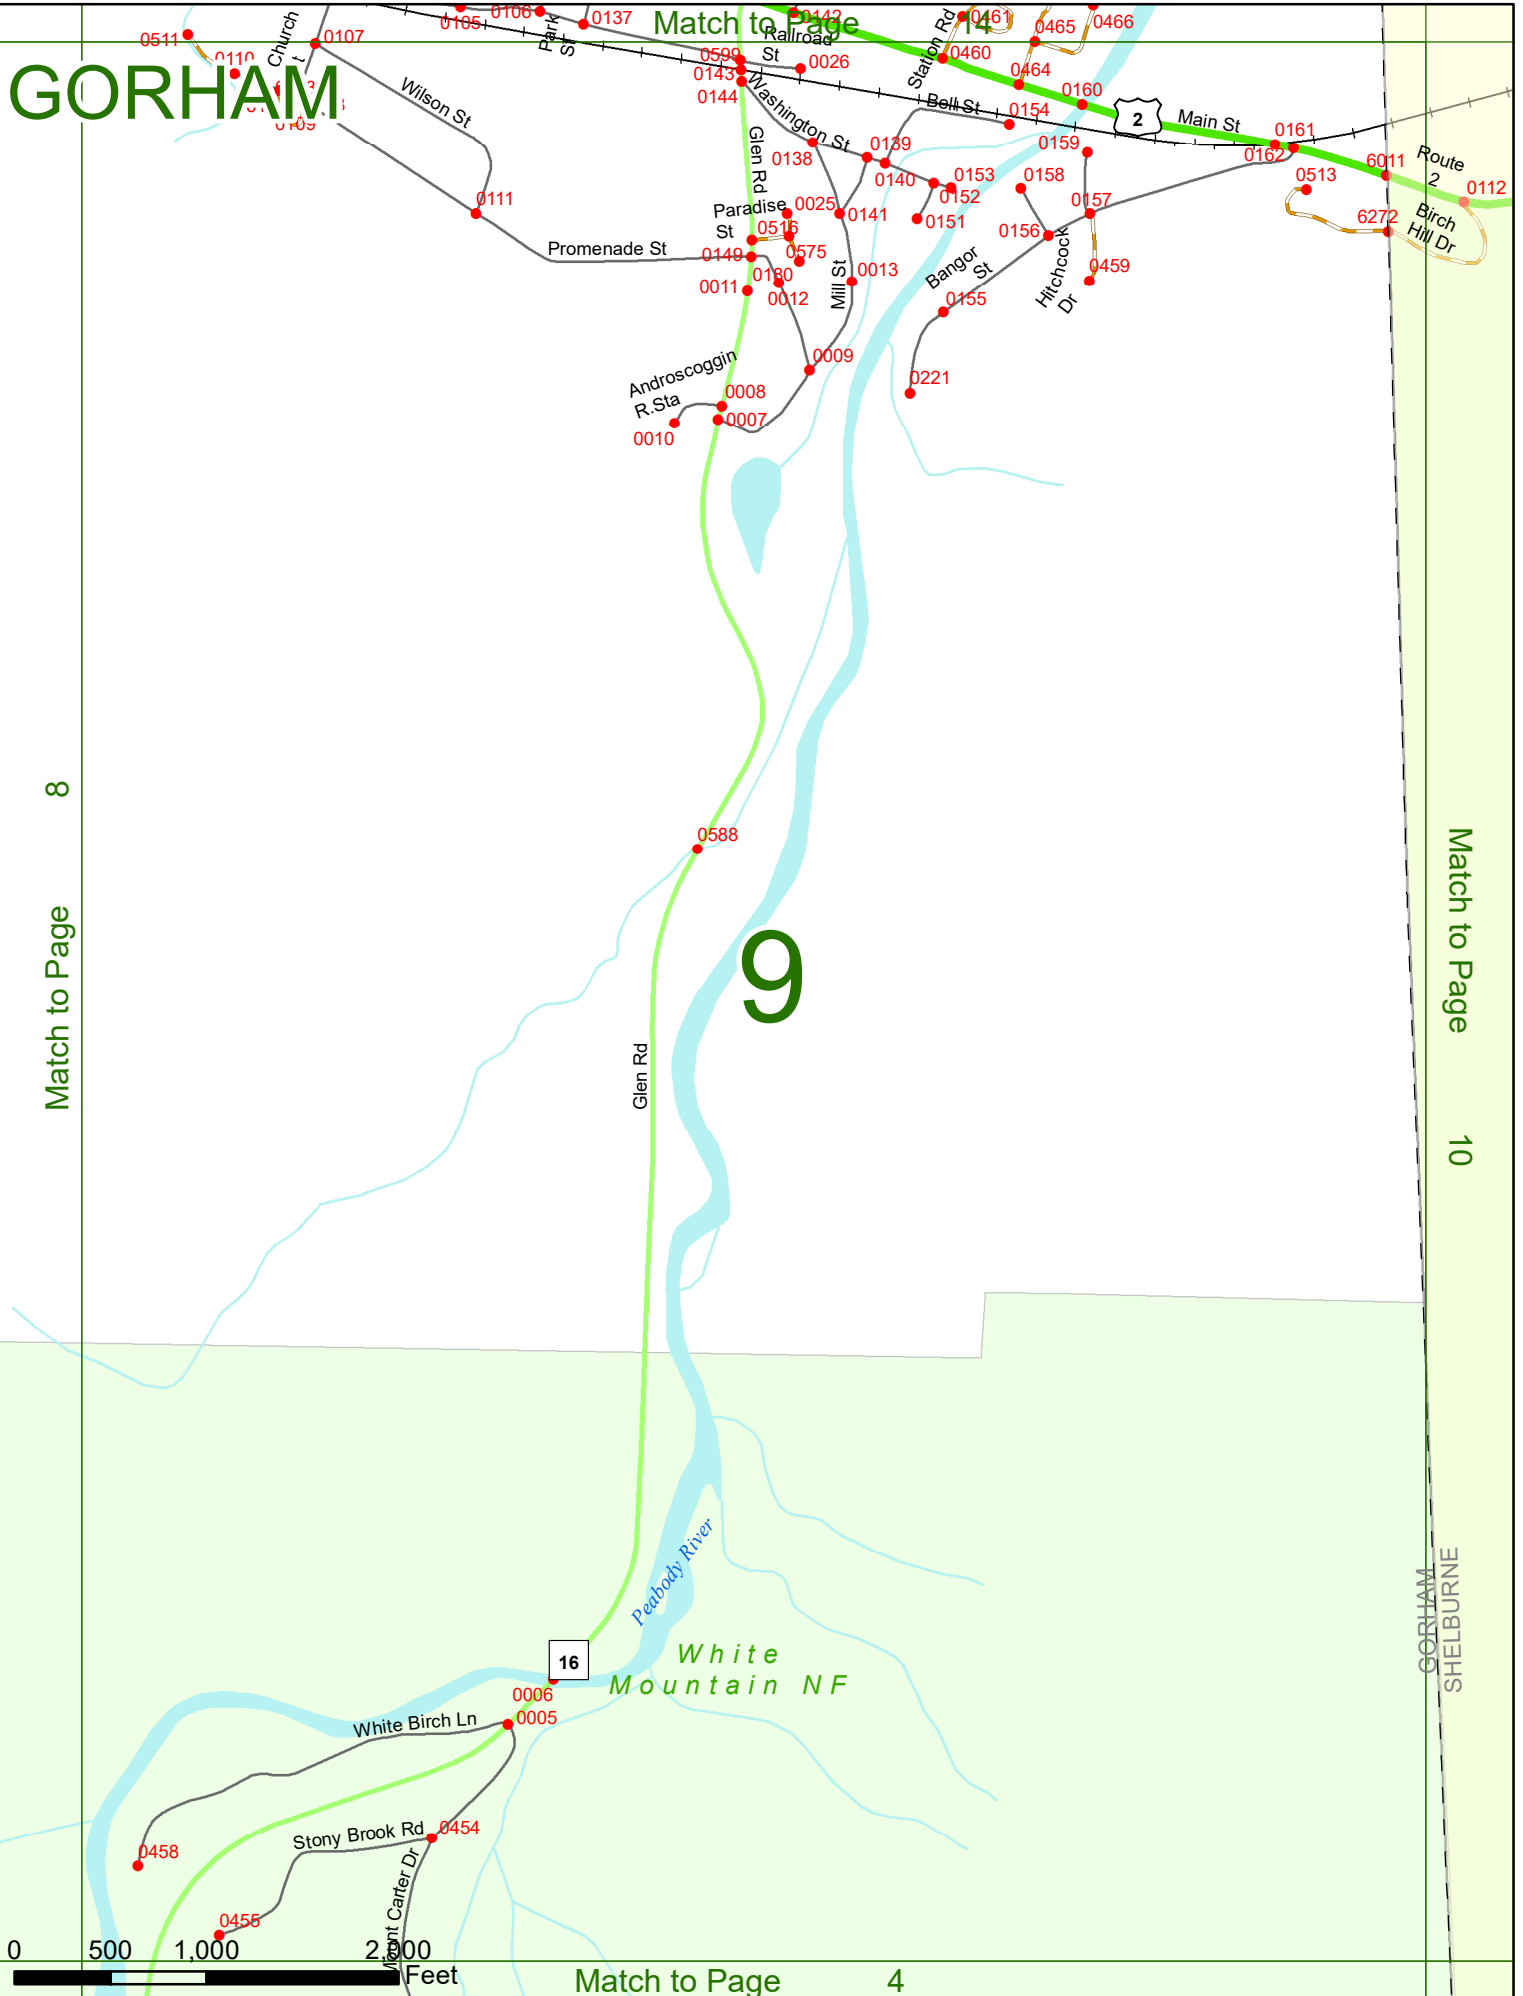

GORHAM

Match to Page 14

8

Match to Page

9

Match to Page

10

GORHAM
SHELburne

Match to Page

4