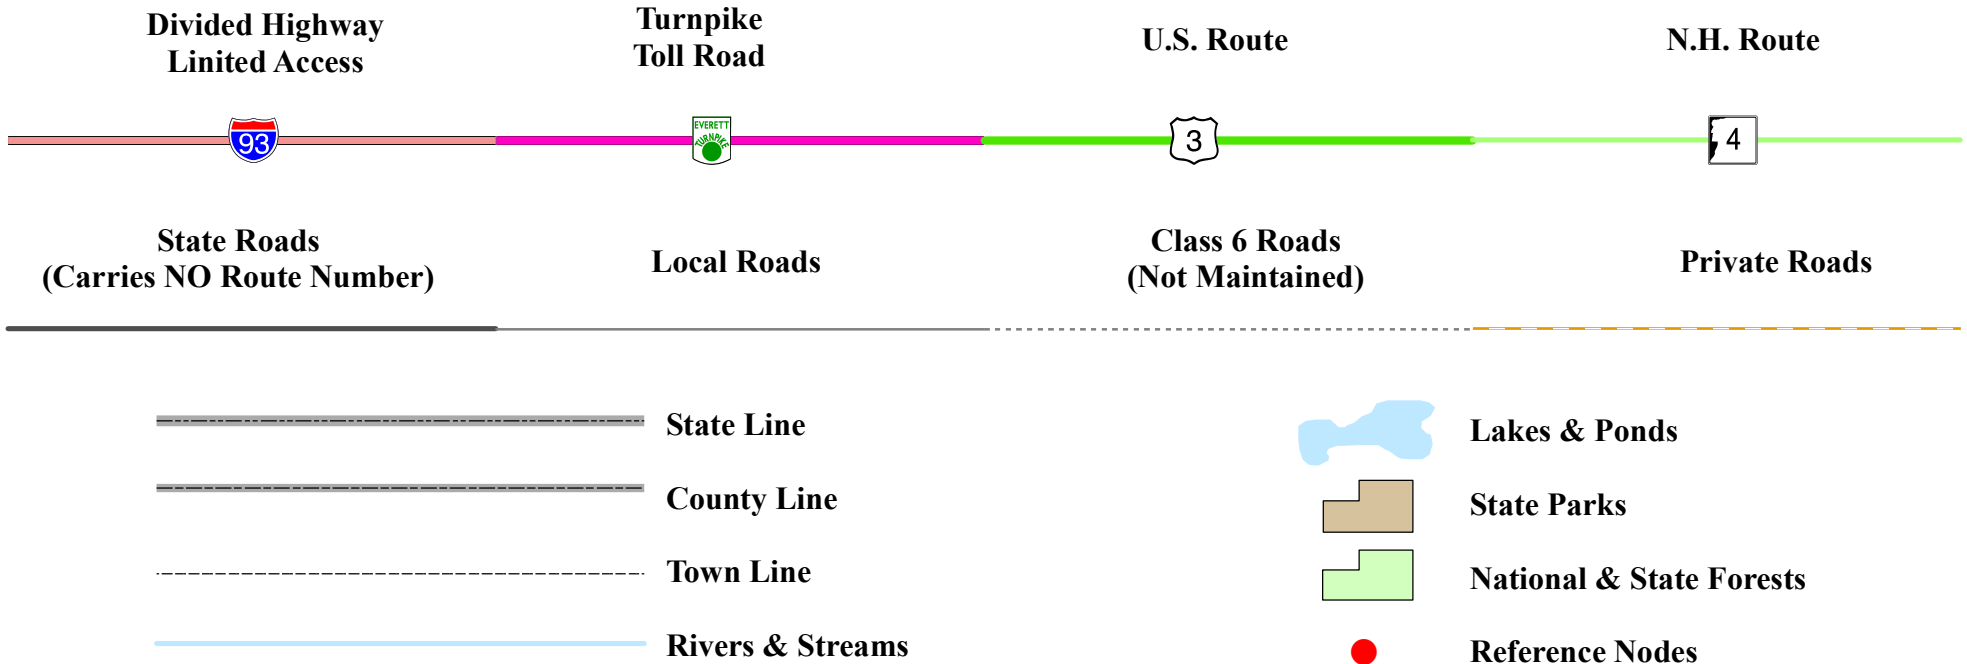

New Hampshire  
**DOT**  
 Department of Transportation

Maps and data sets are not guaranteed to be free from errors and omissions. Data is in a constant state of update and correction by various groups and agencies. Information displayed on this map is the best available at the time of publication.

## LEGEND

NHDOT will accept crash locations based on the State of NH Uniform Police Traffic Accident Report.

Crash occurred on:

**Option 1**     Street Address  
                   123 Main Street

**Option 2**     Route No and/or     Distance from             NESW             Intesecting Road, Bridge,  
                   Street name             Intersecting Street                                     Town/County line  
                   Main Street                    500                    E                    Oak Street