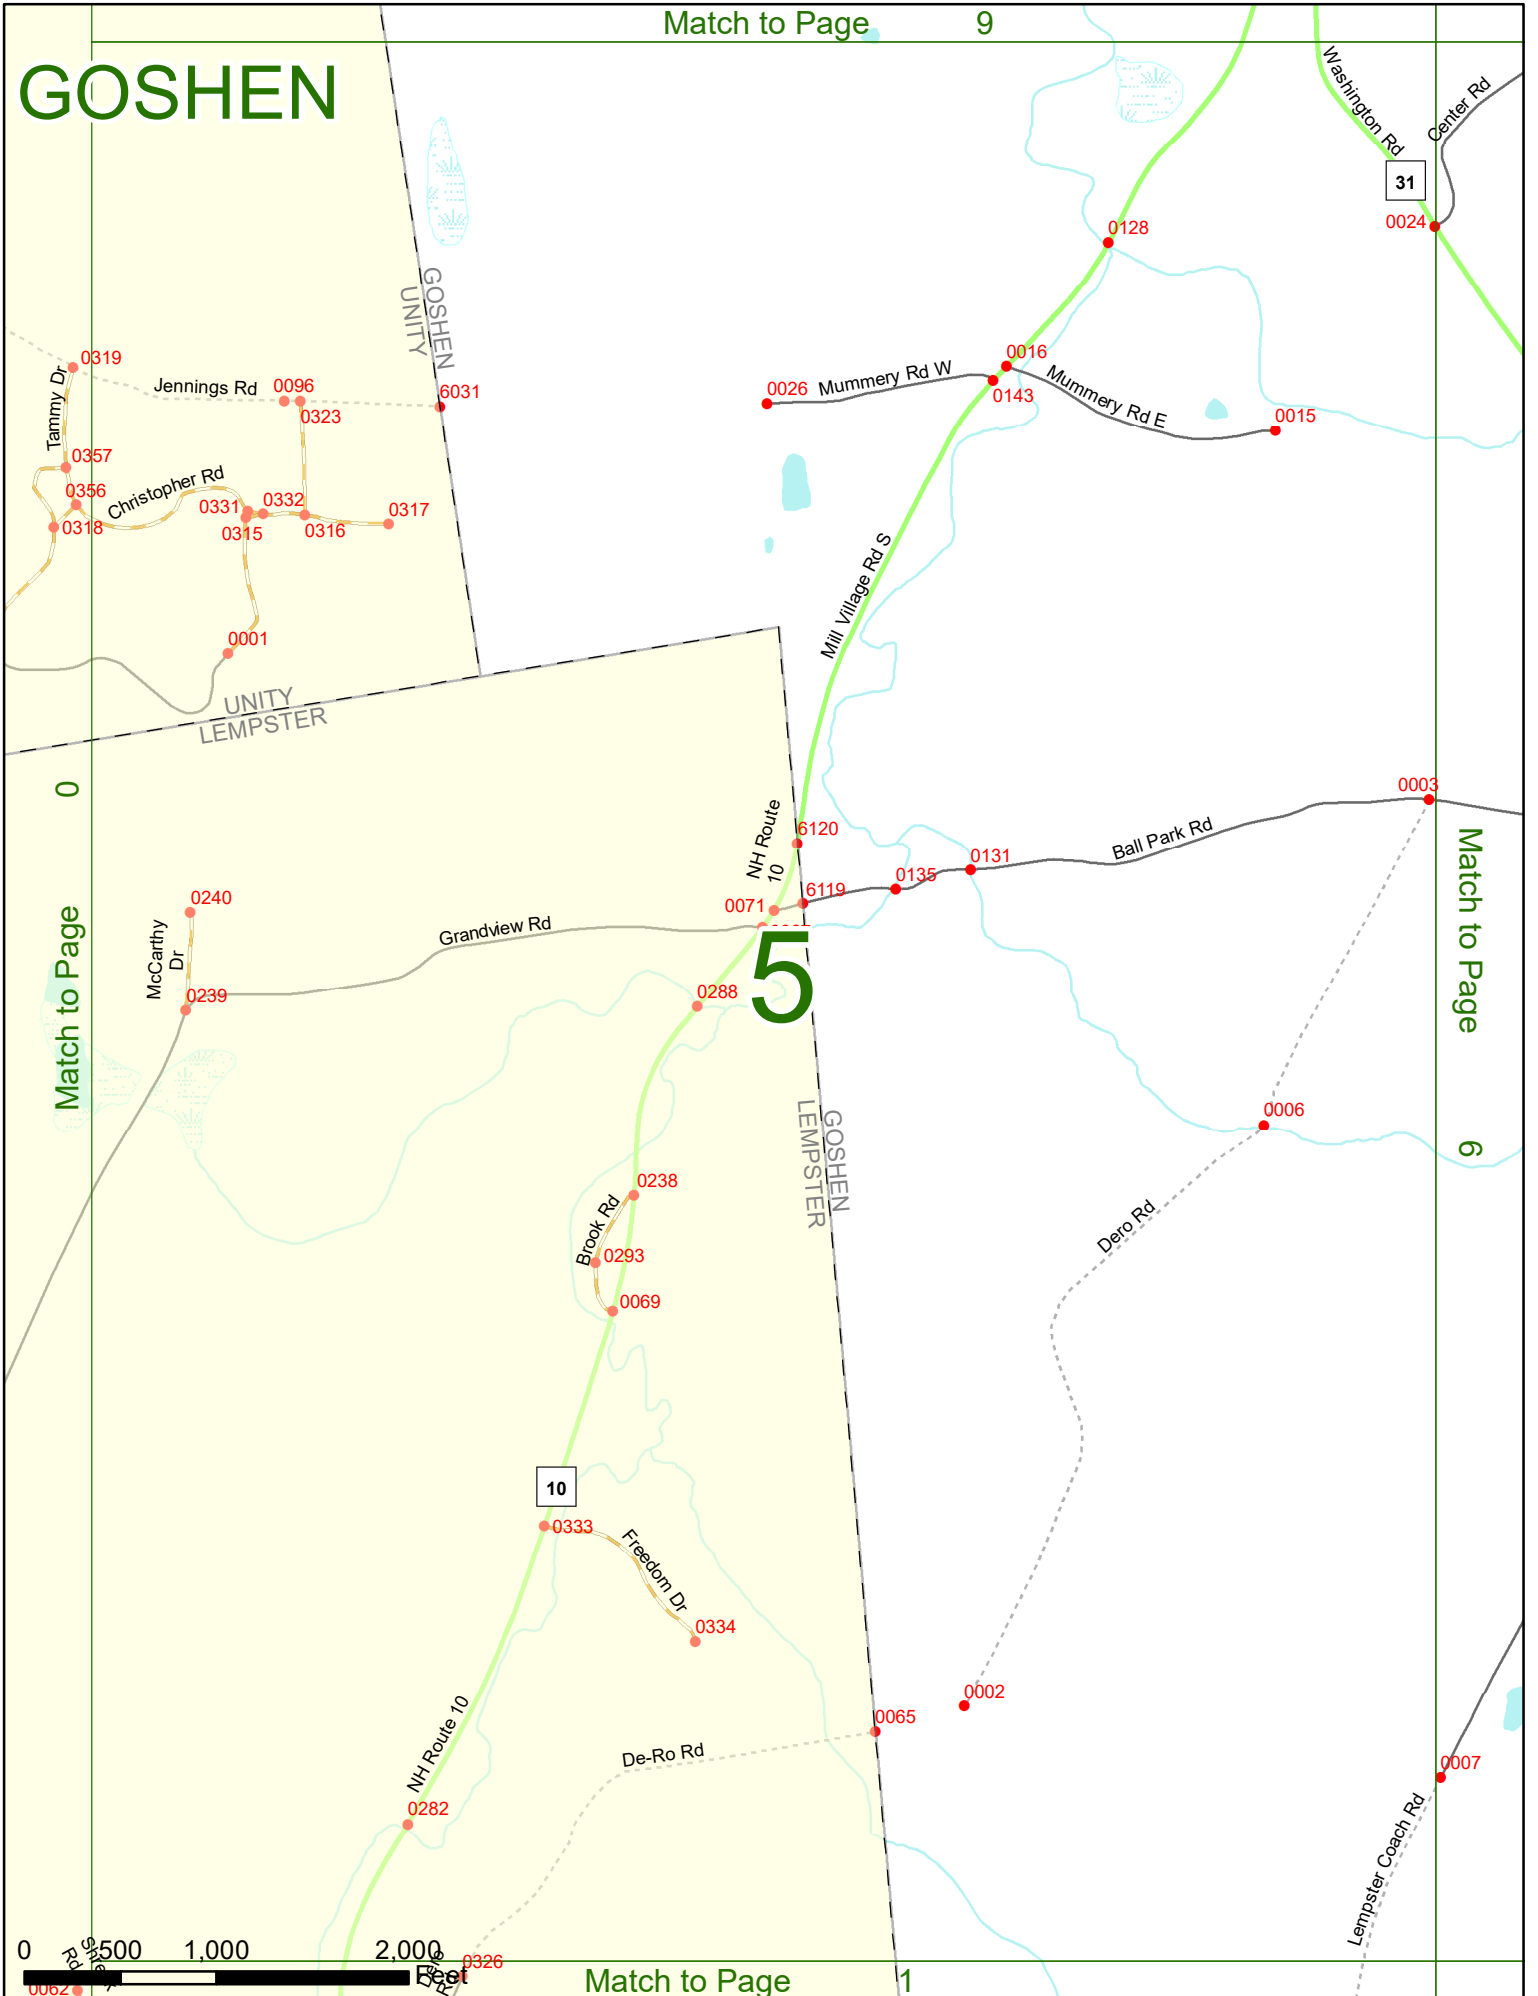

GOSHEN

Match to Page

0

Match to Page

6

5

Match to Page

1