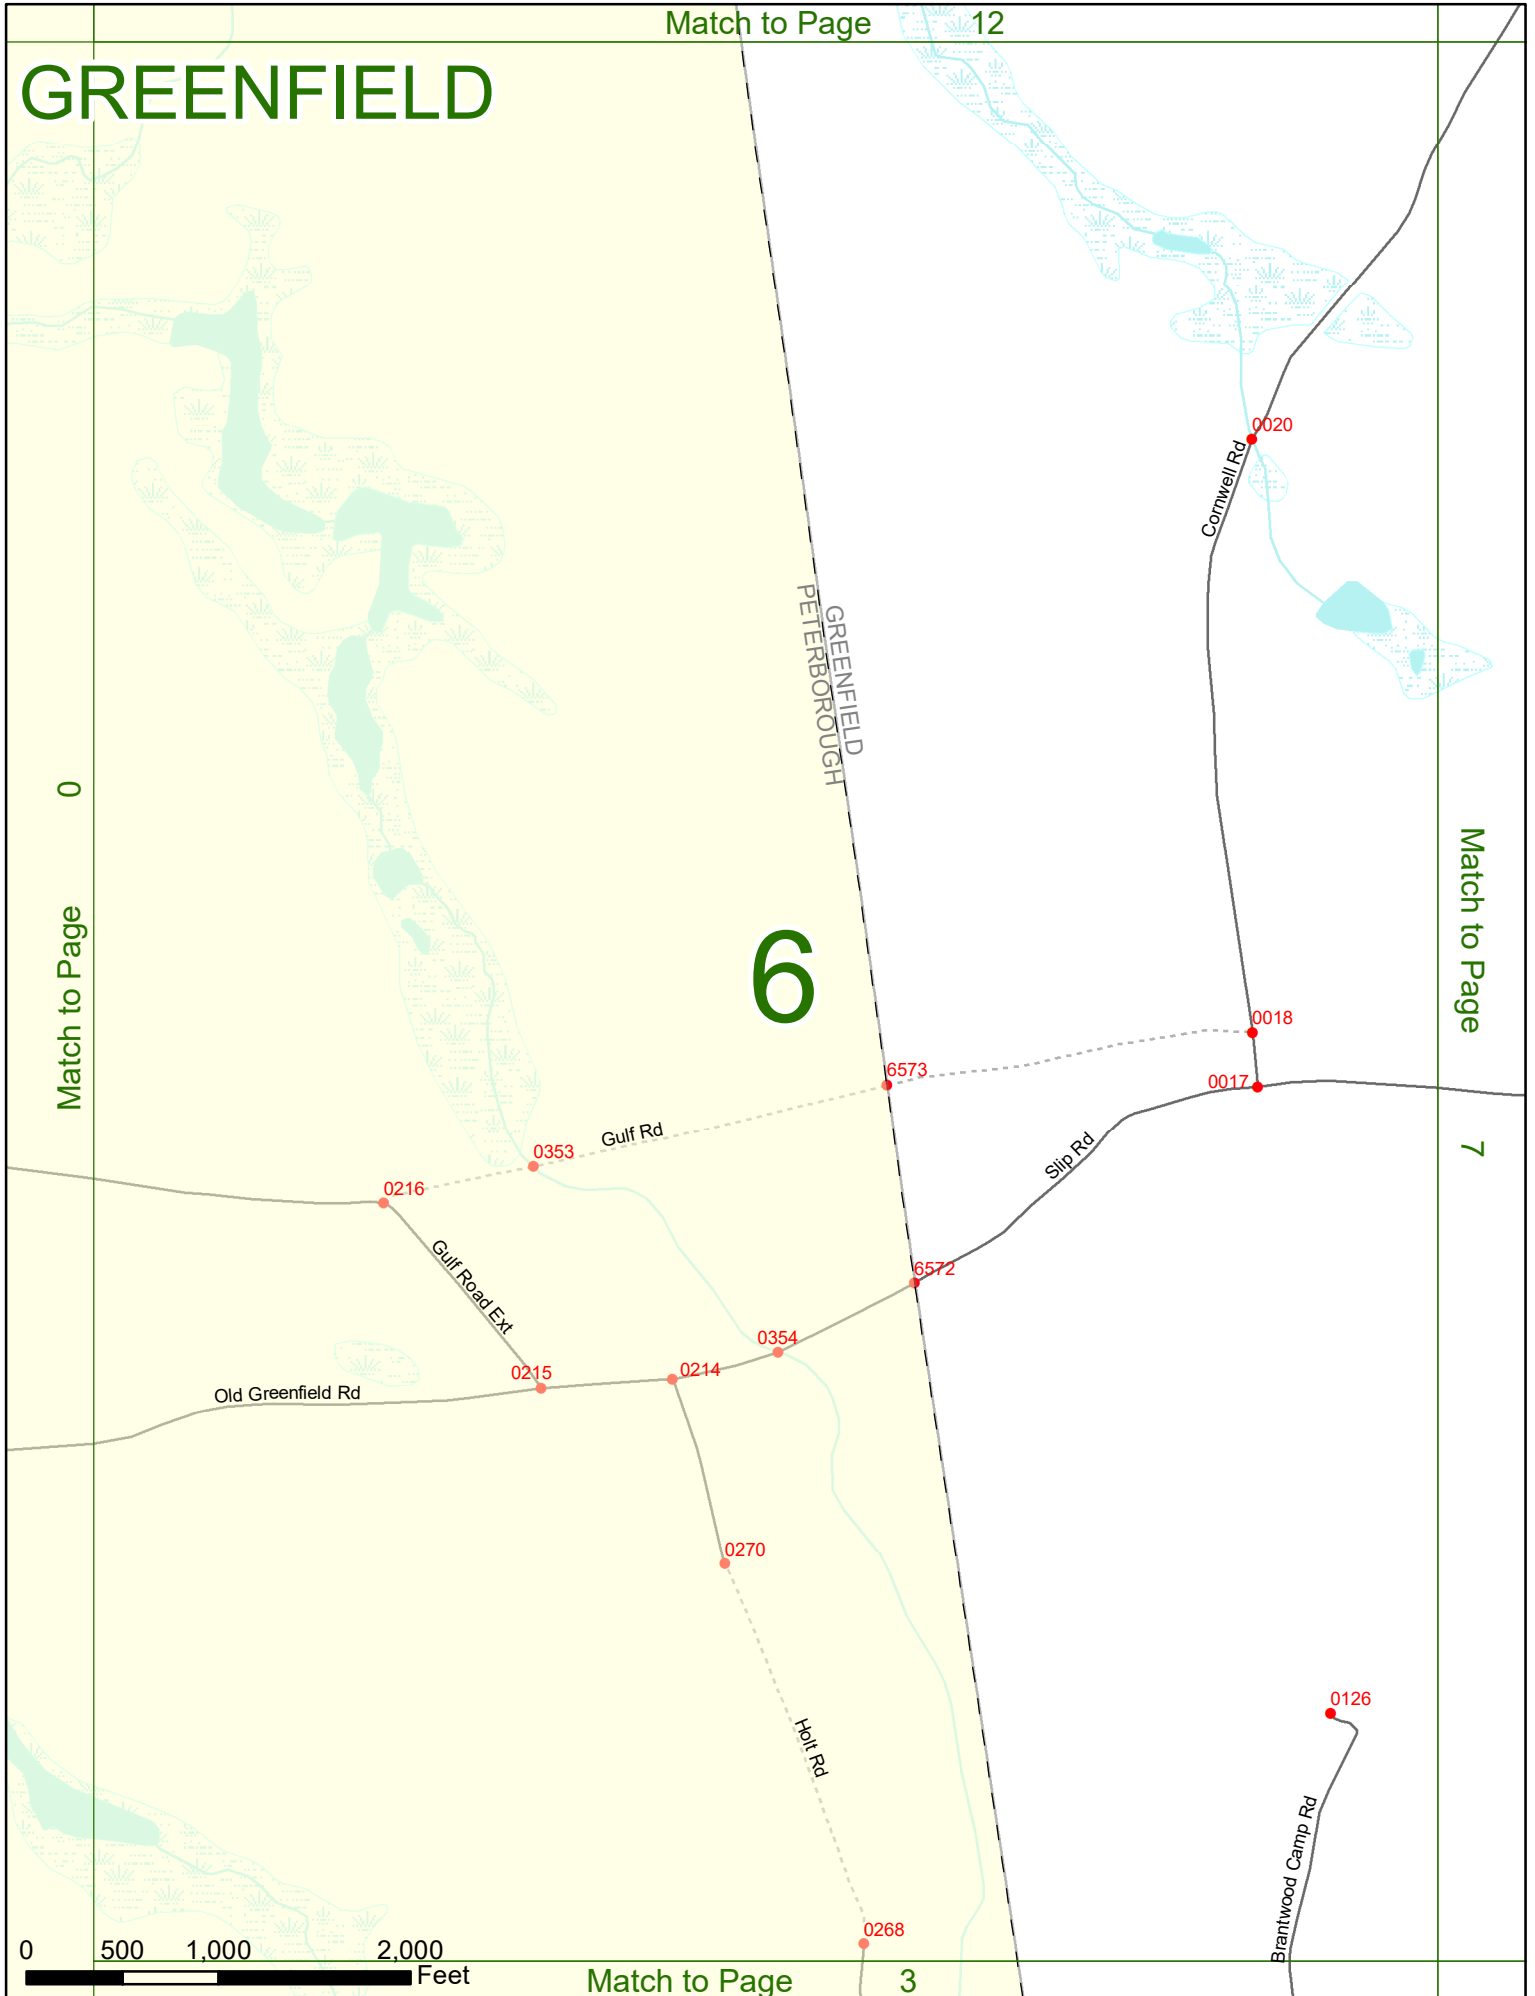

GREENFIELD

Match to Page 0

Match to Page 7

6

7