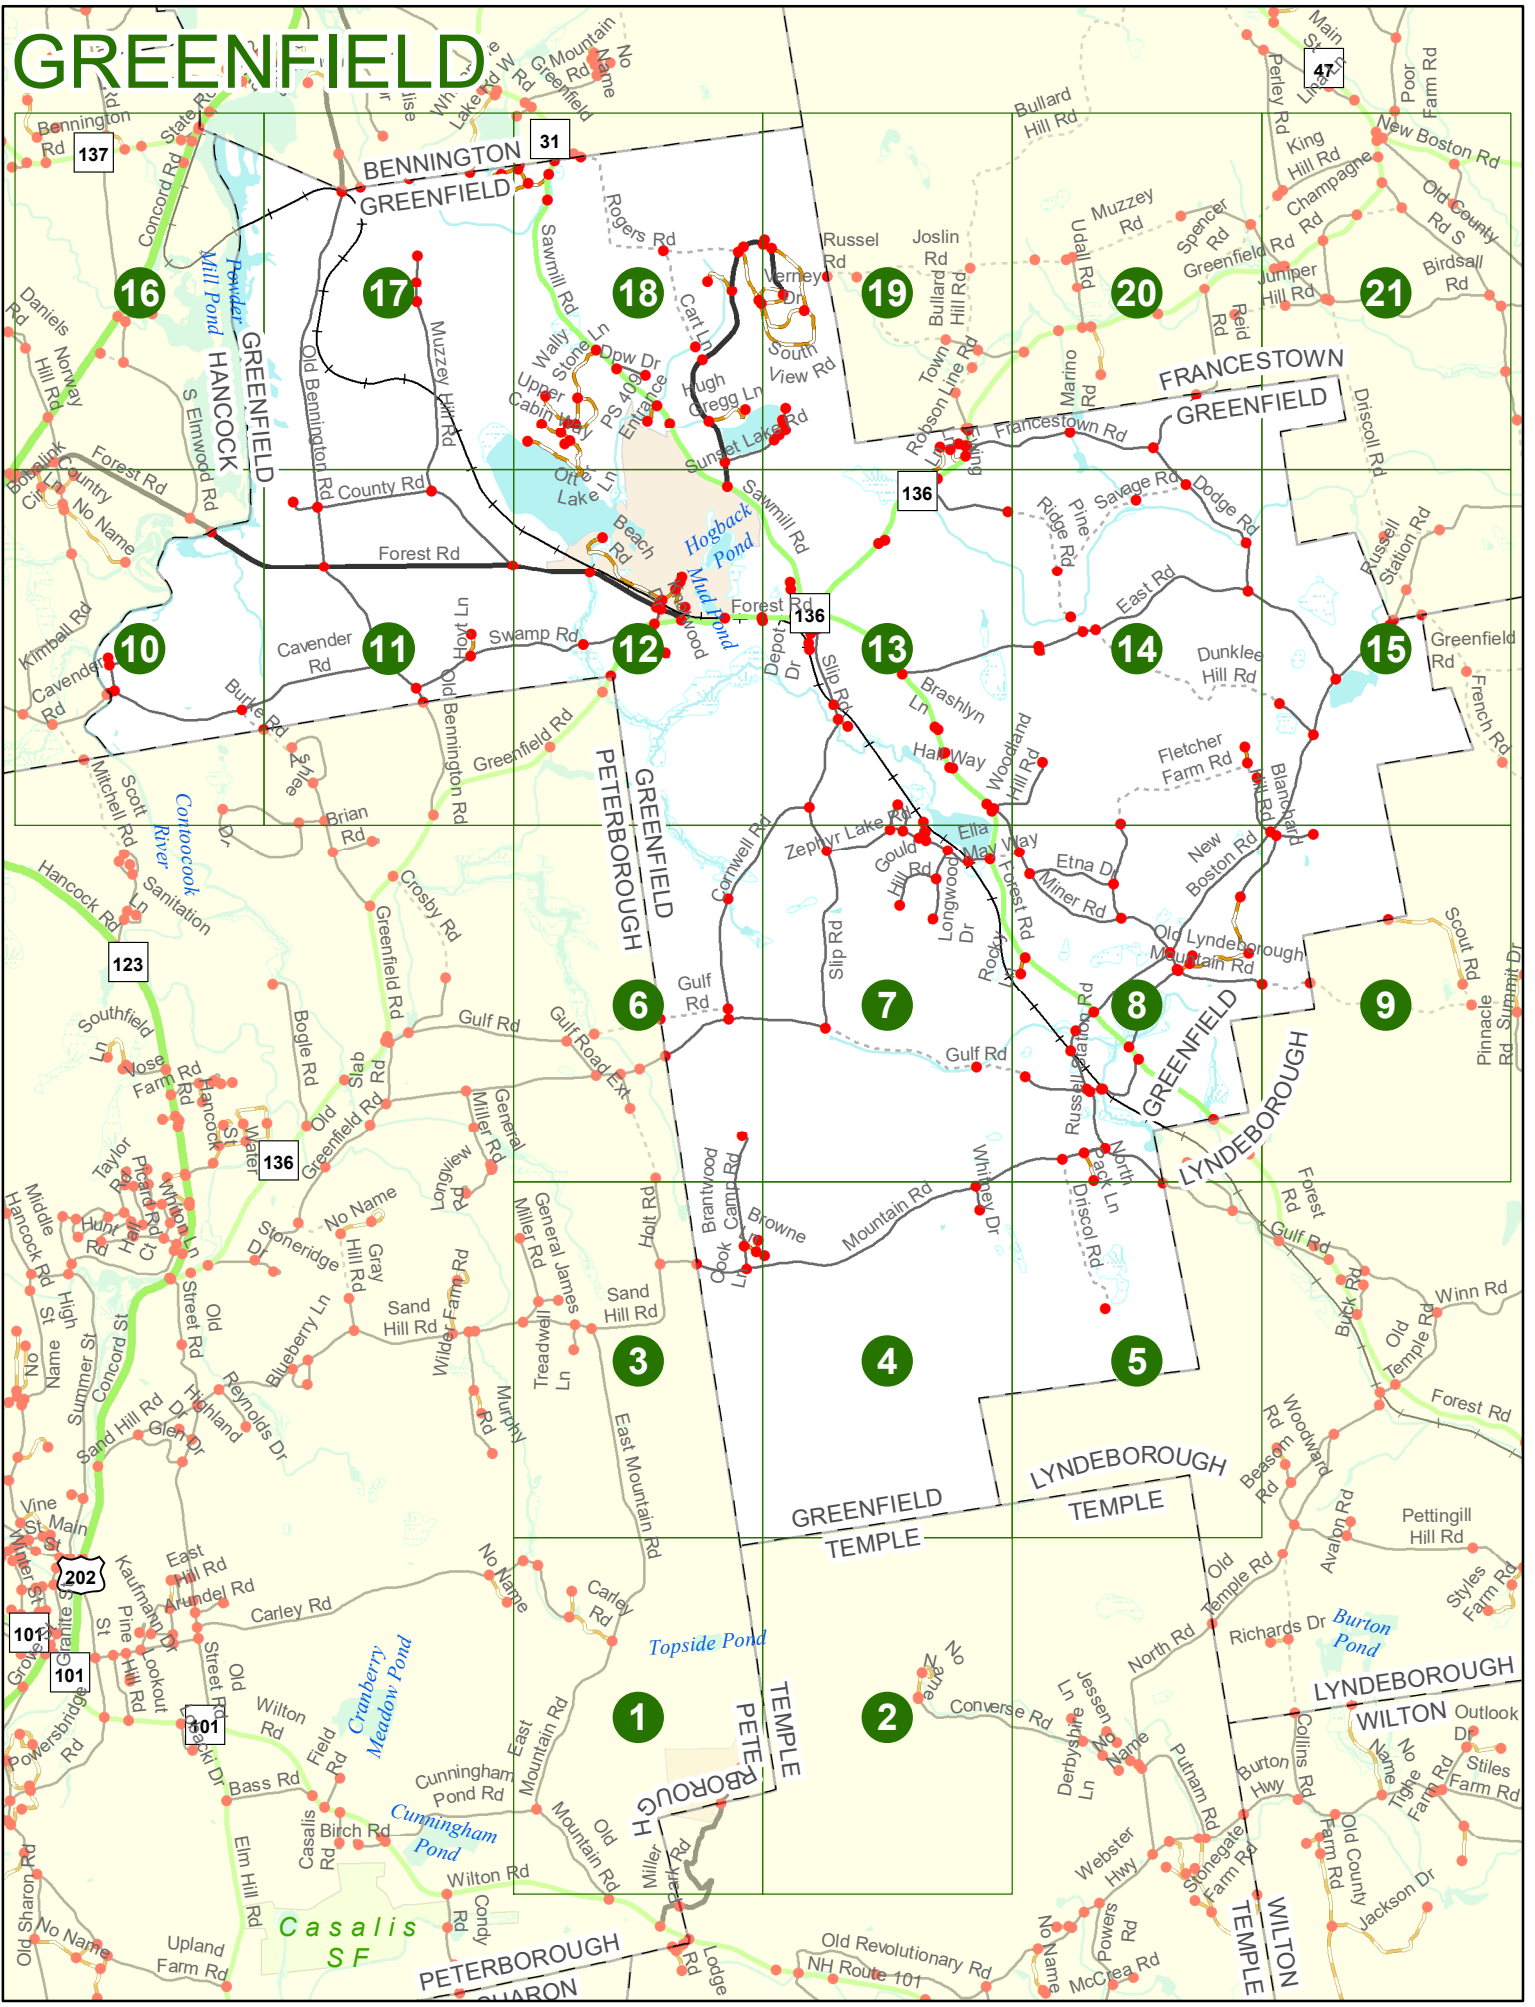

GREENFIELD