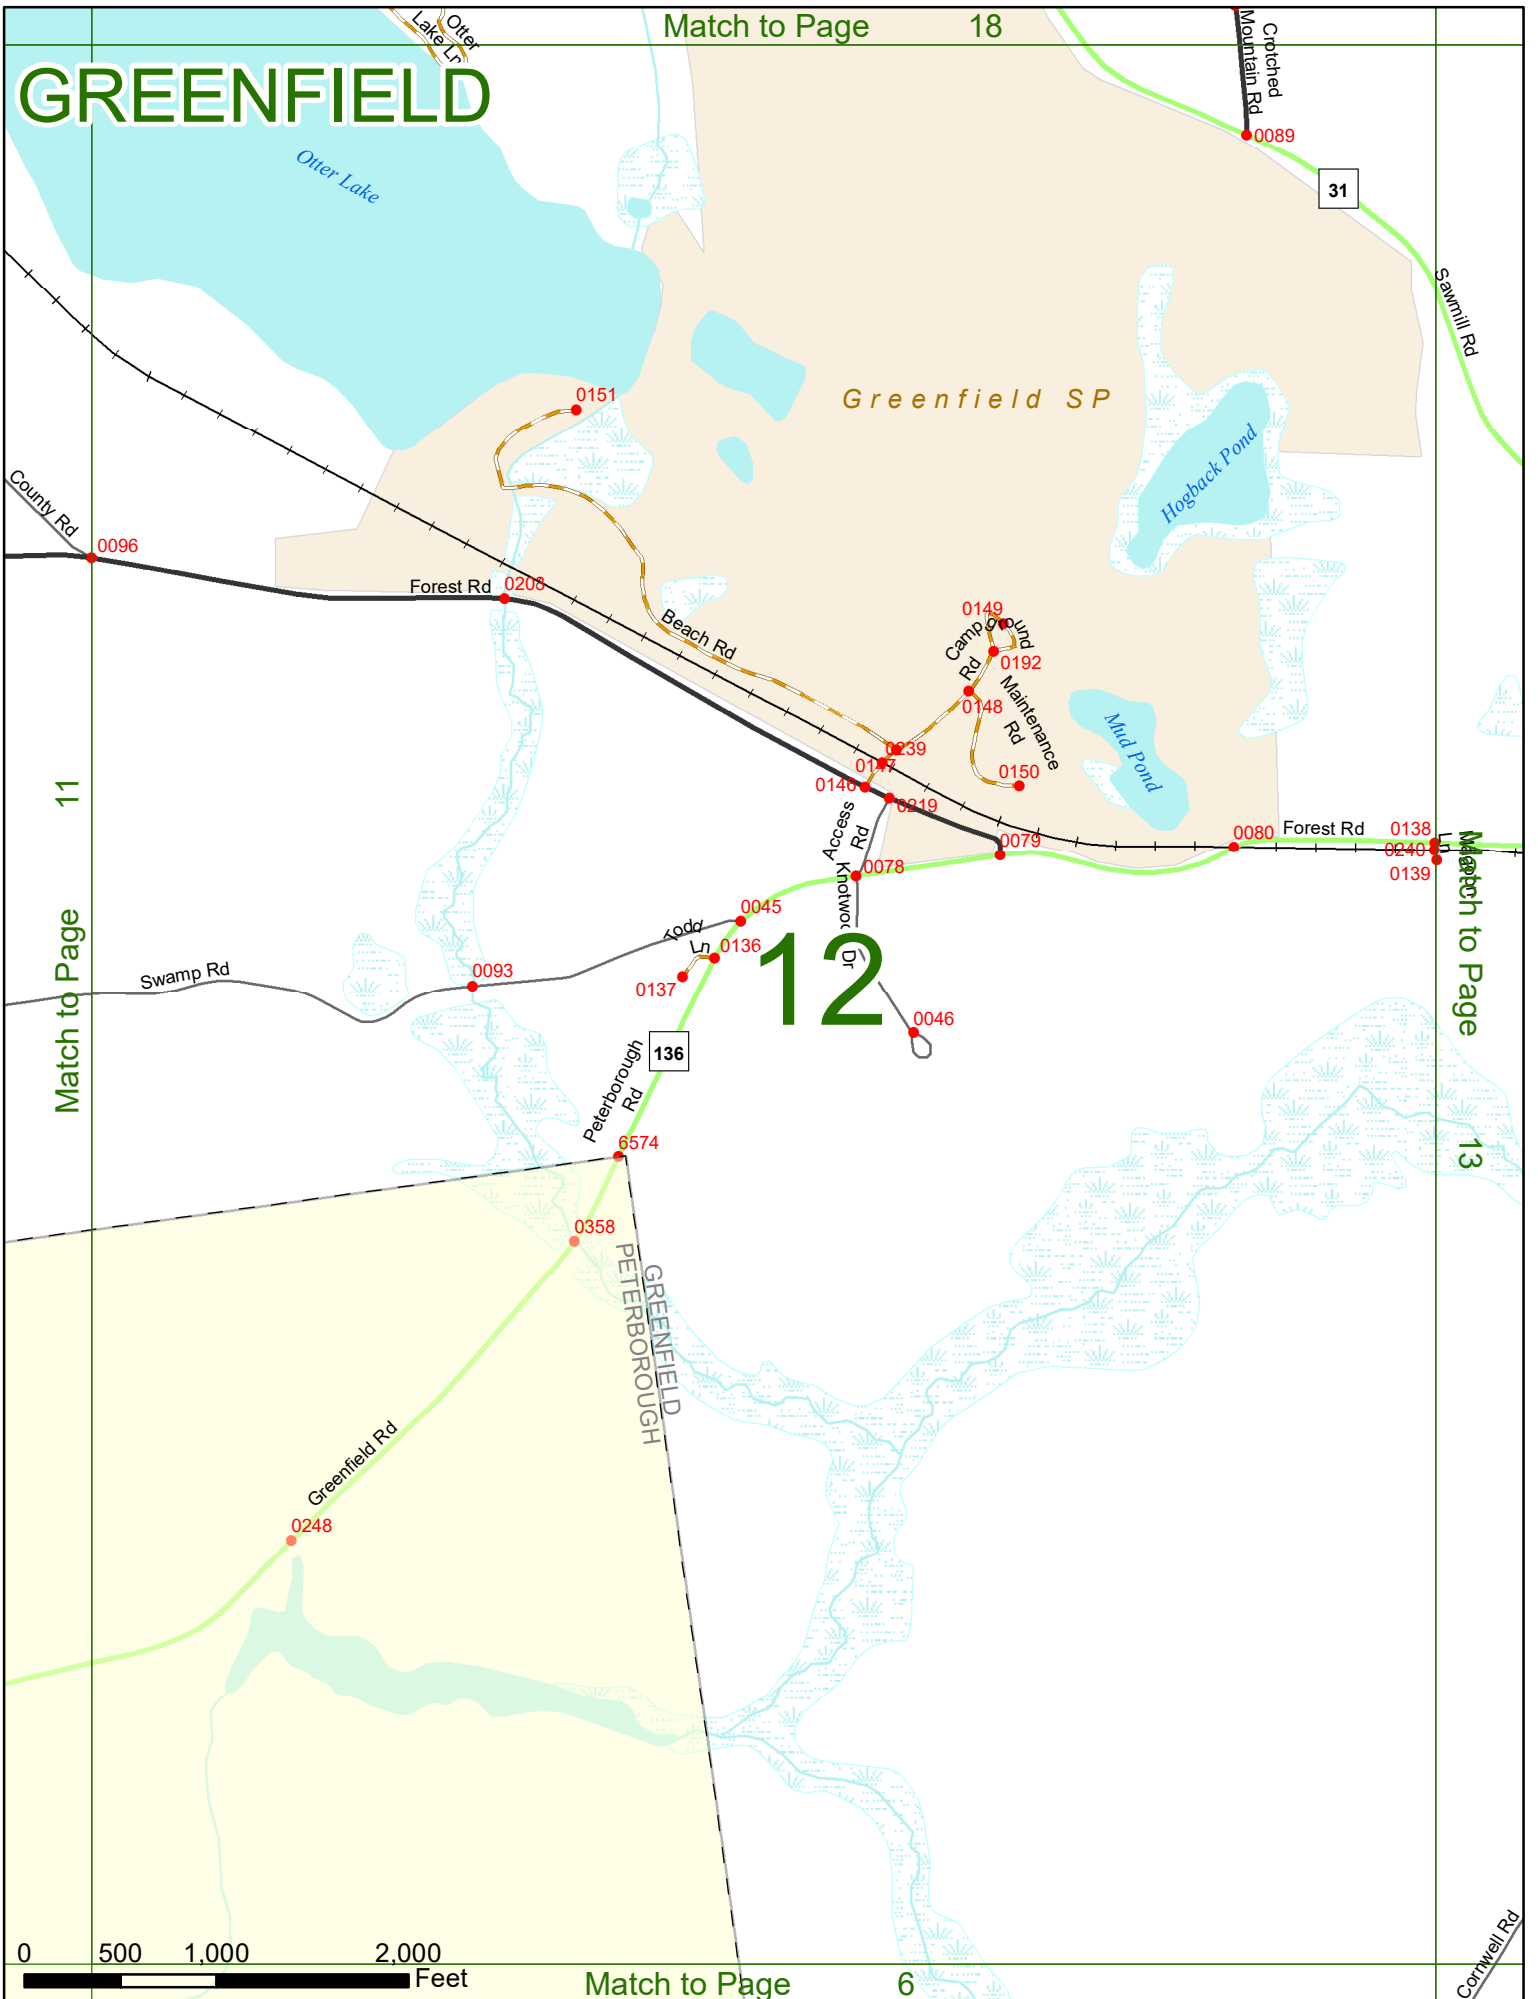

GREENFIELD

Match to Page 18

Match to Page 11

Match to Page 13

0 500 1,000 2,000 Feet

Match to Page 6

Cornwell Rd