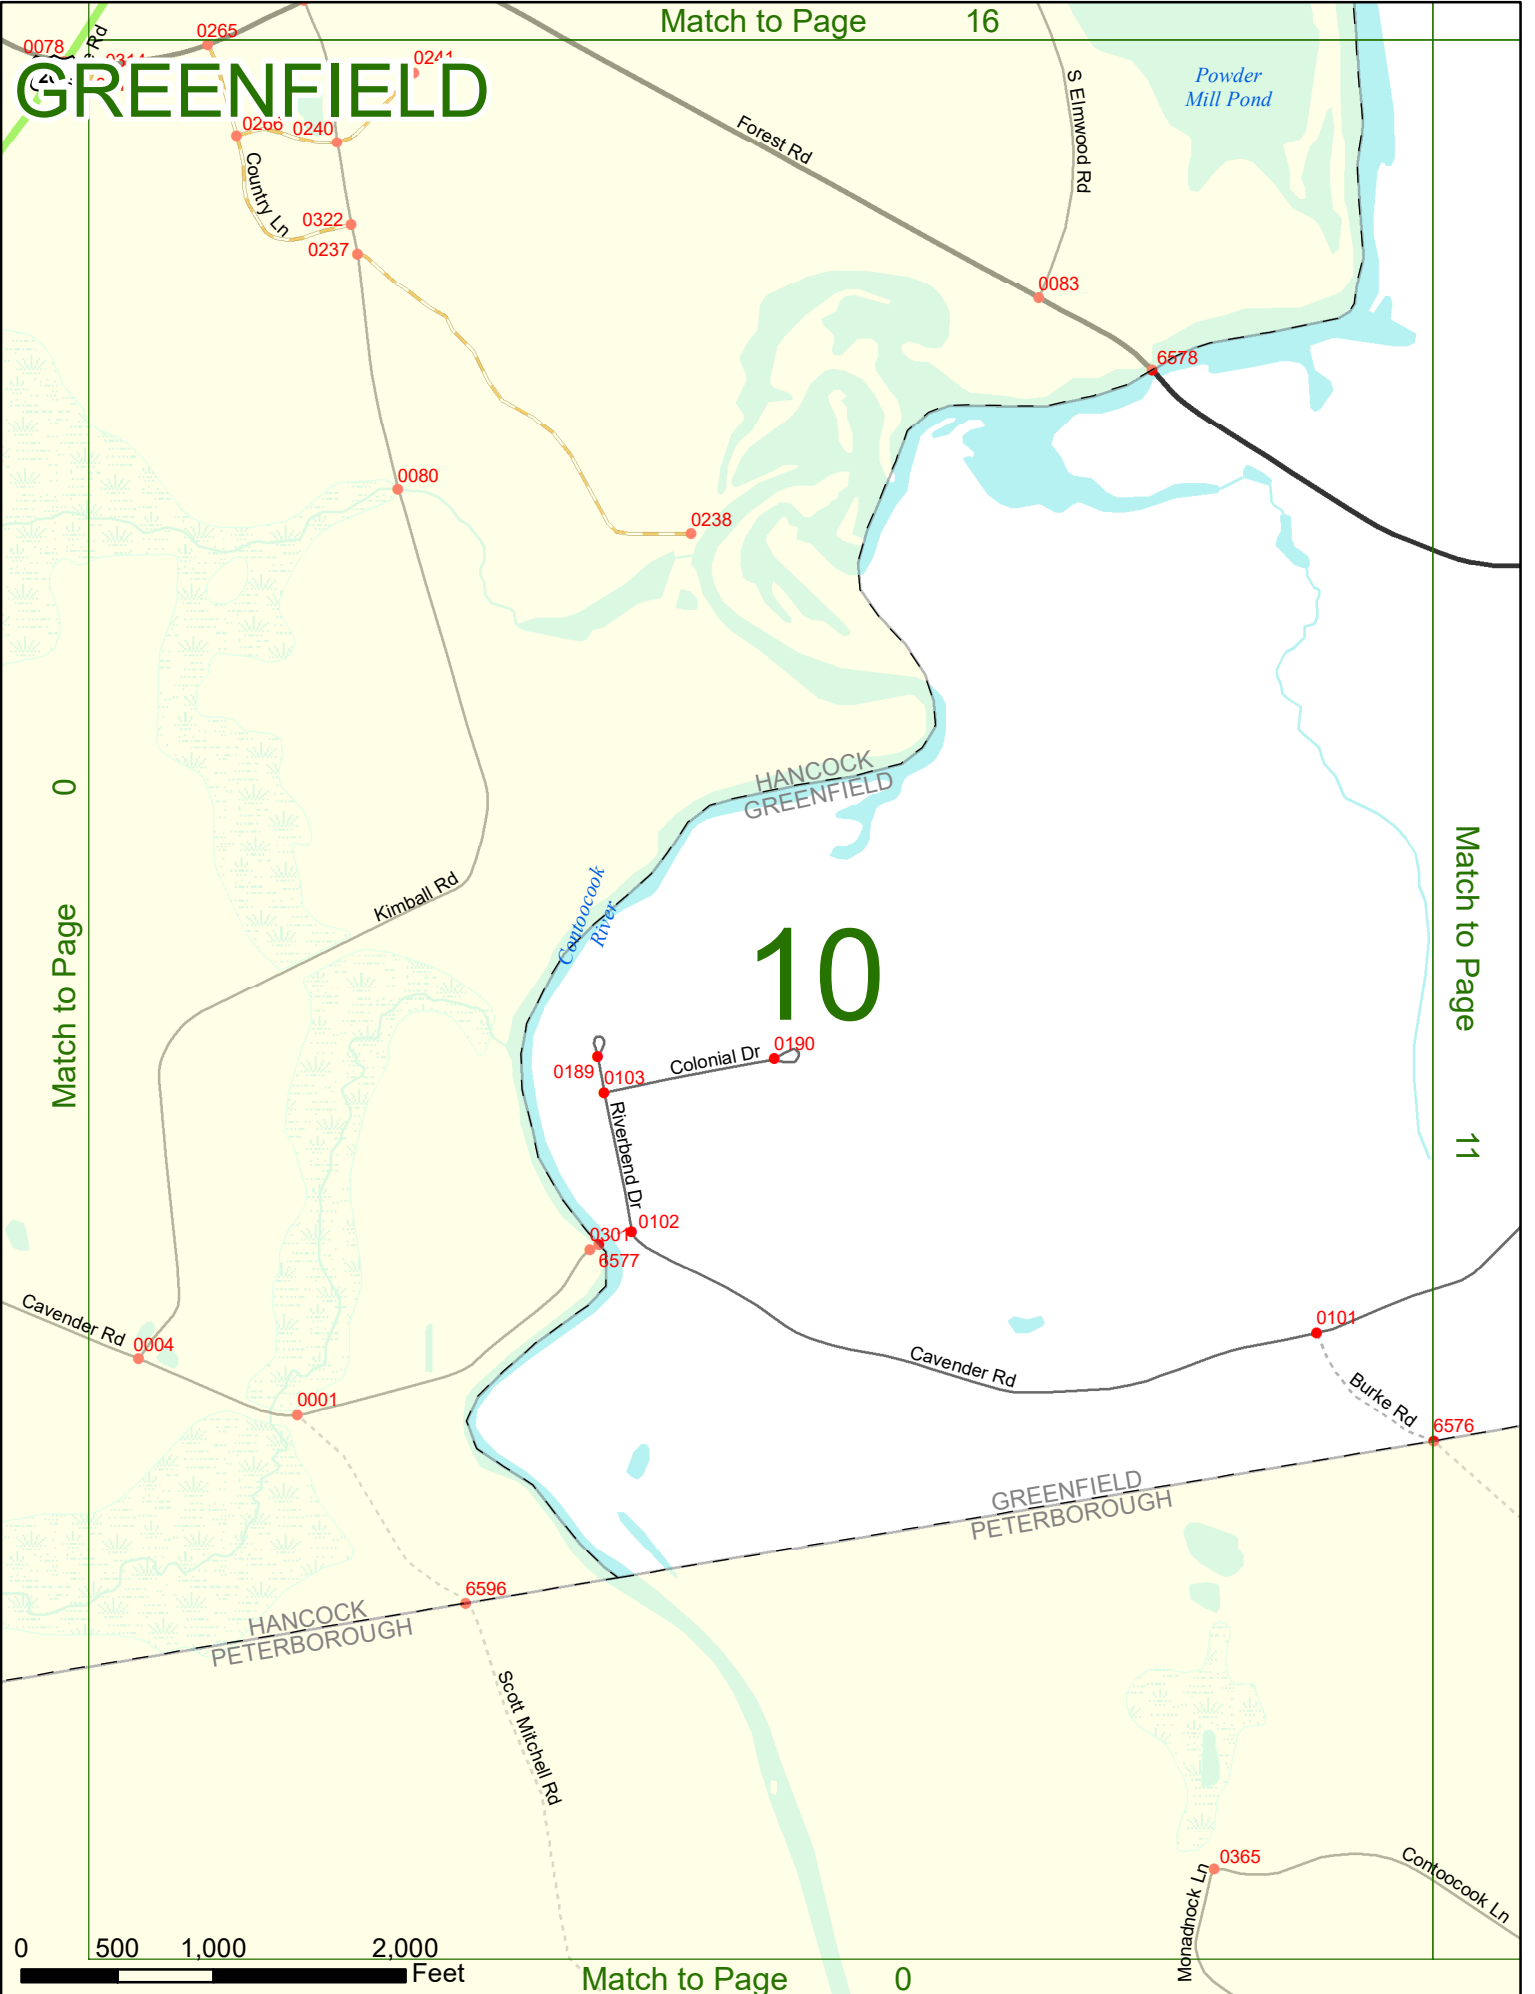

GREENFIELD

Match to Page 0

Match to Page 11

10