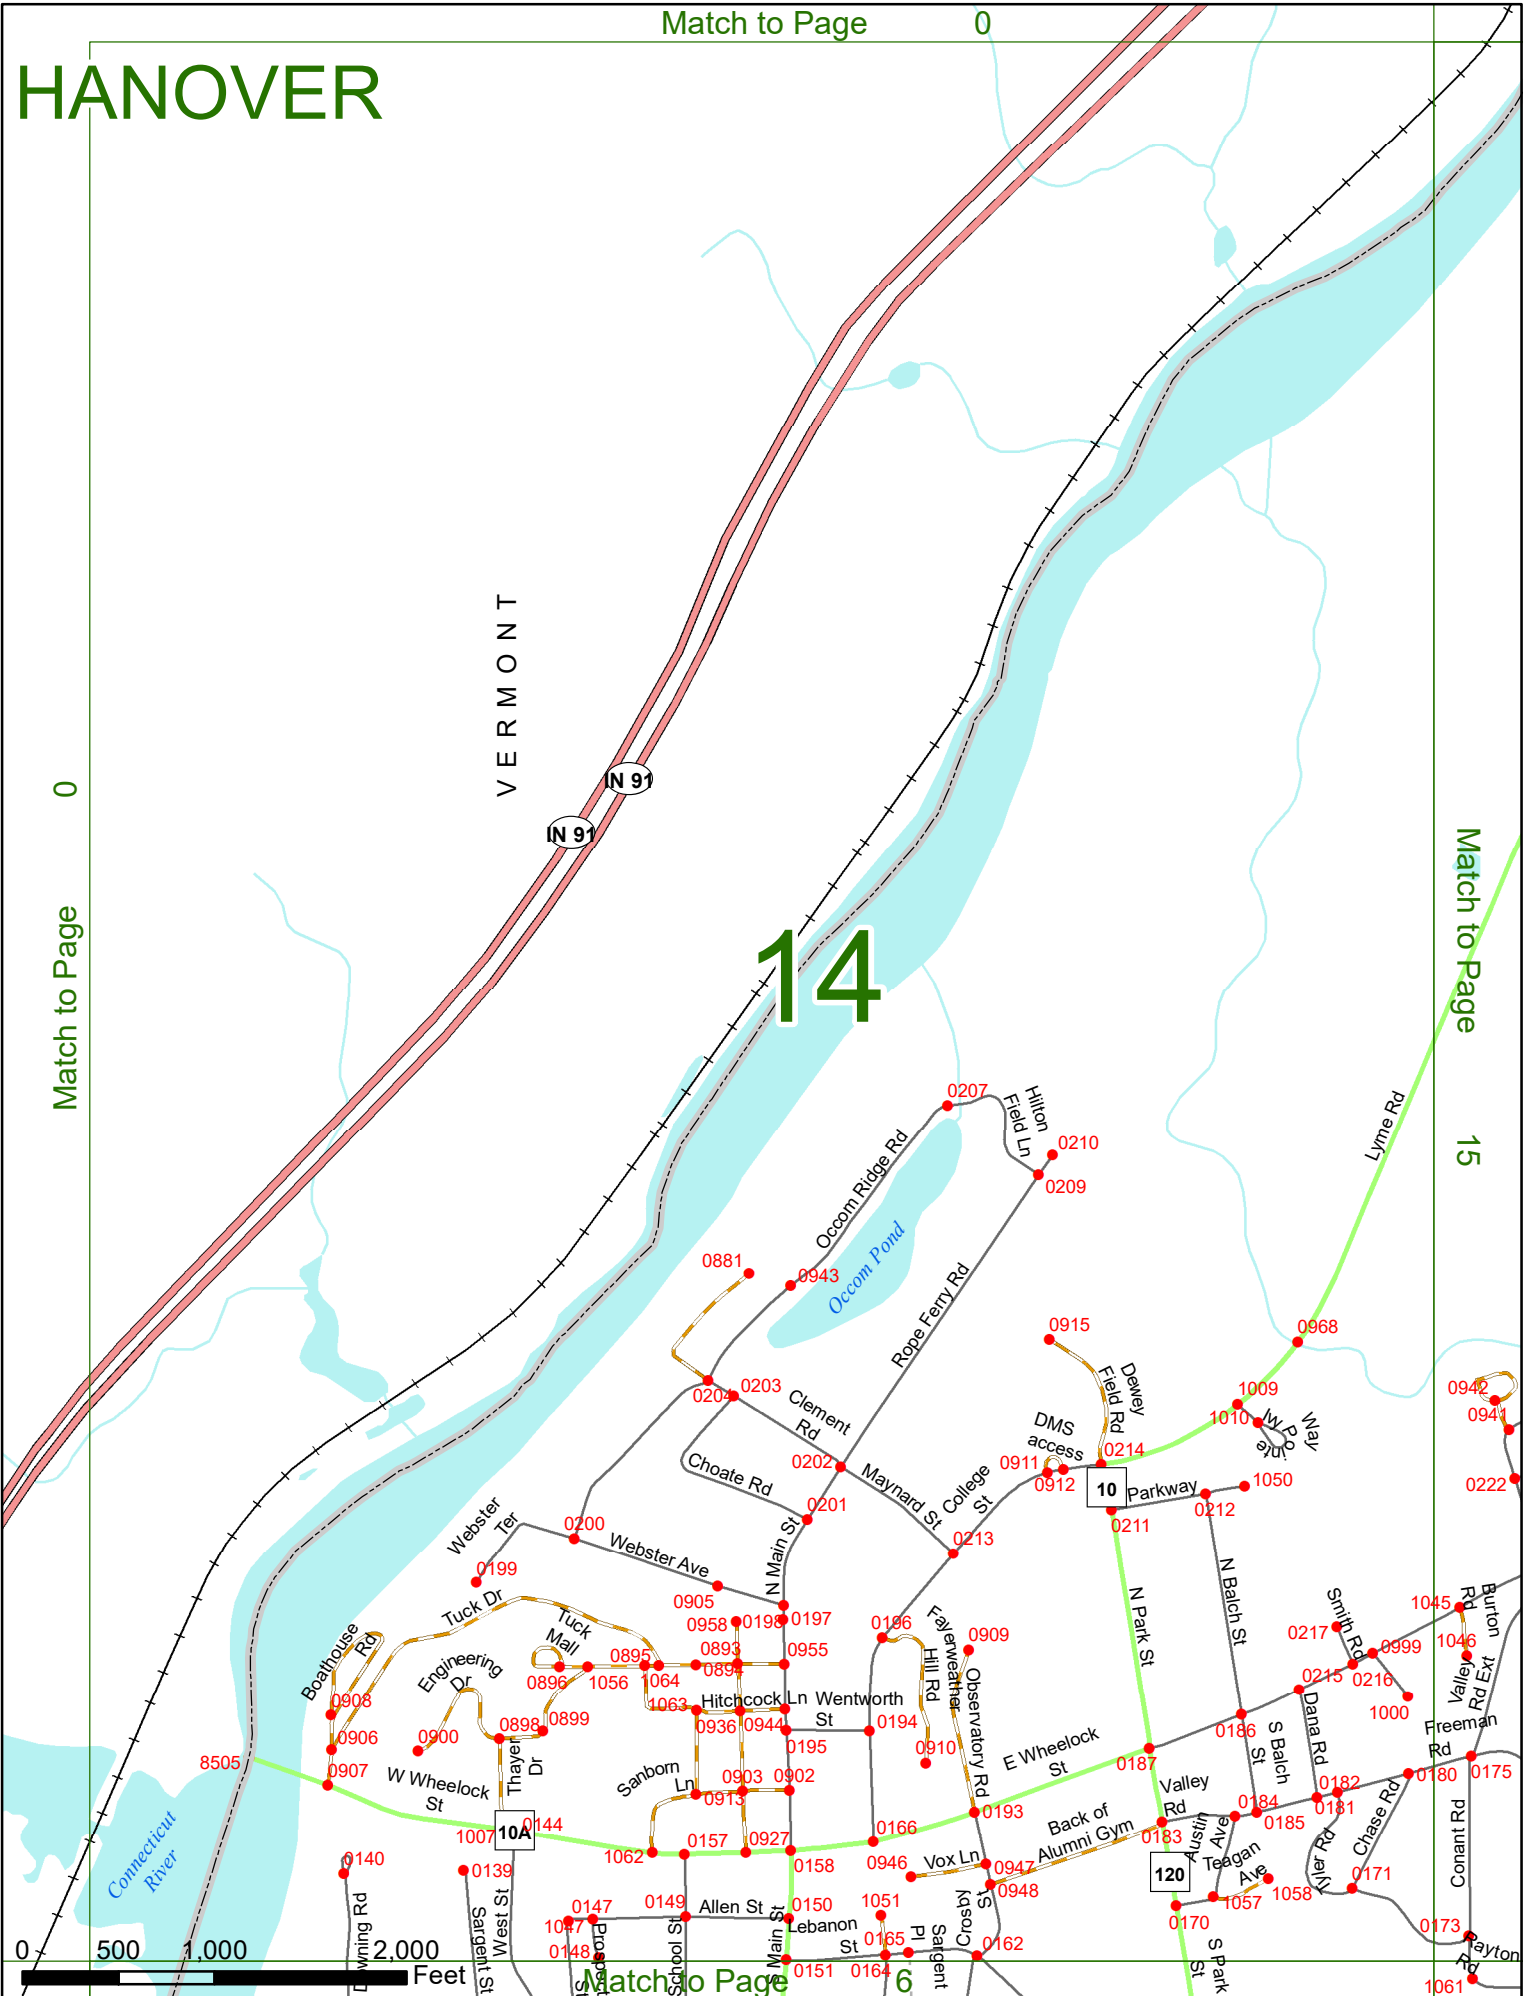

HANOVER

VERMONT

N 91

14