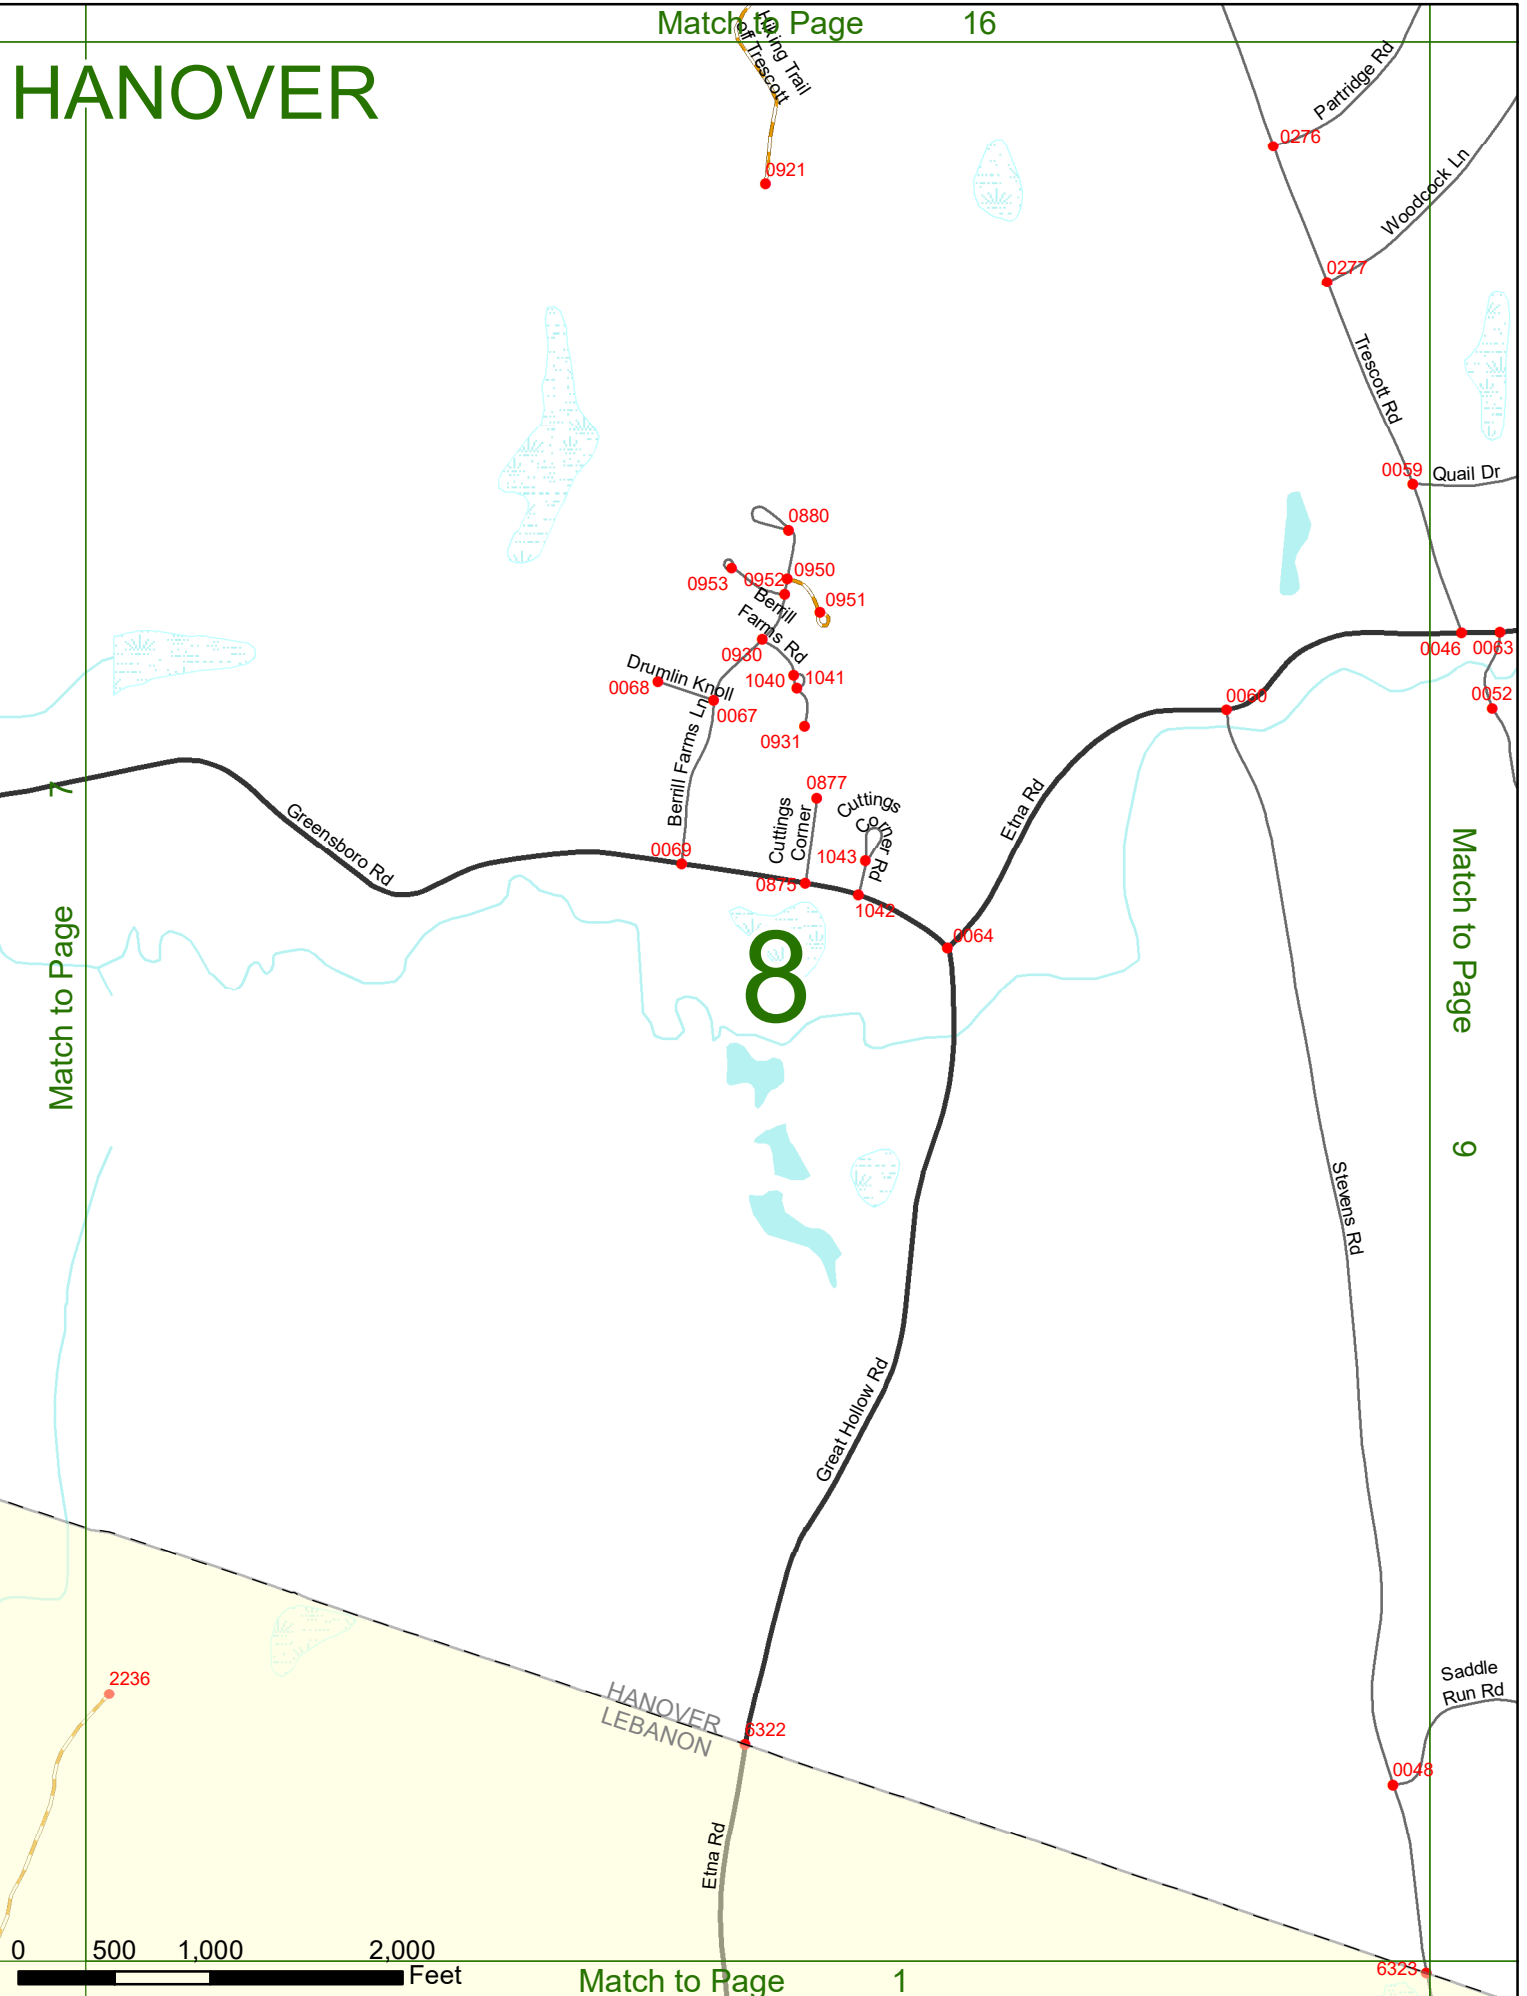

HANOVER

Match to Page 16

Match to Page 7

Match to Page 9

Match to Page 1