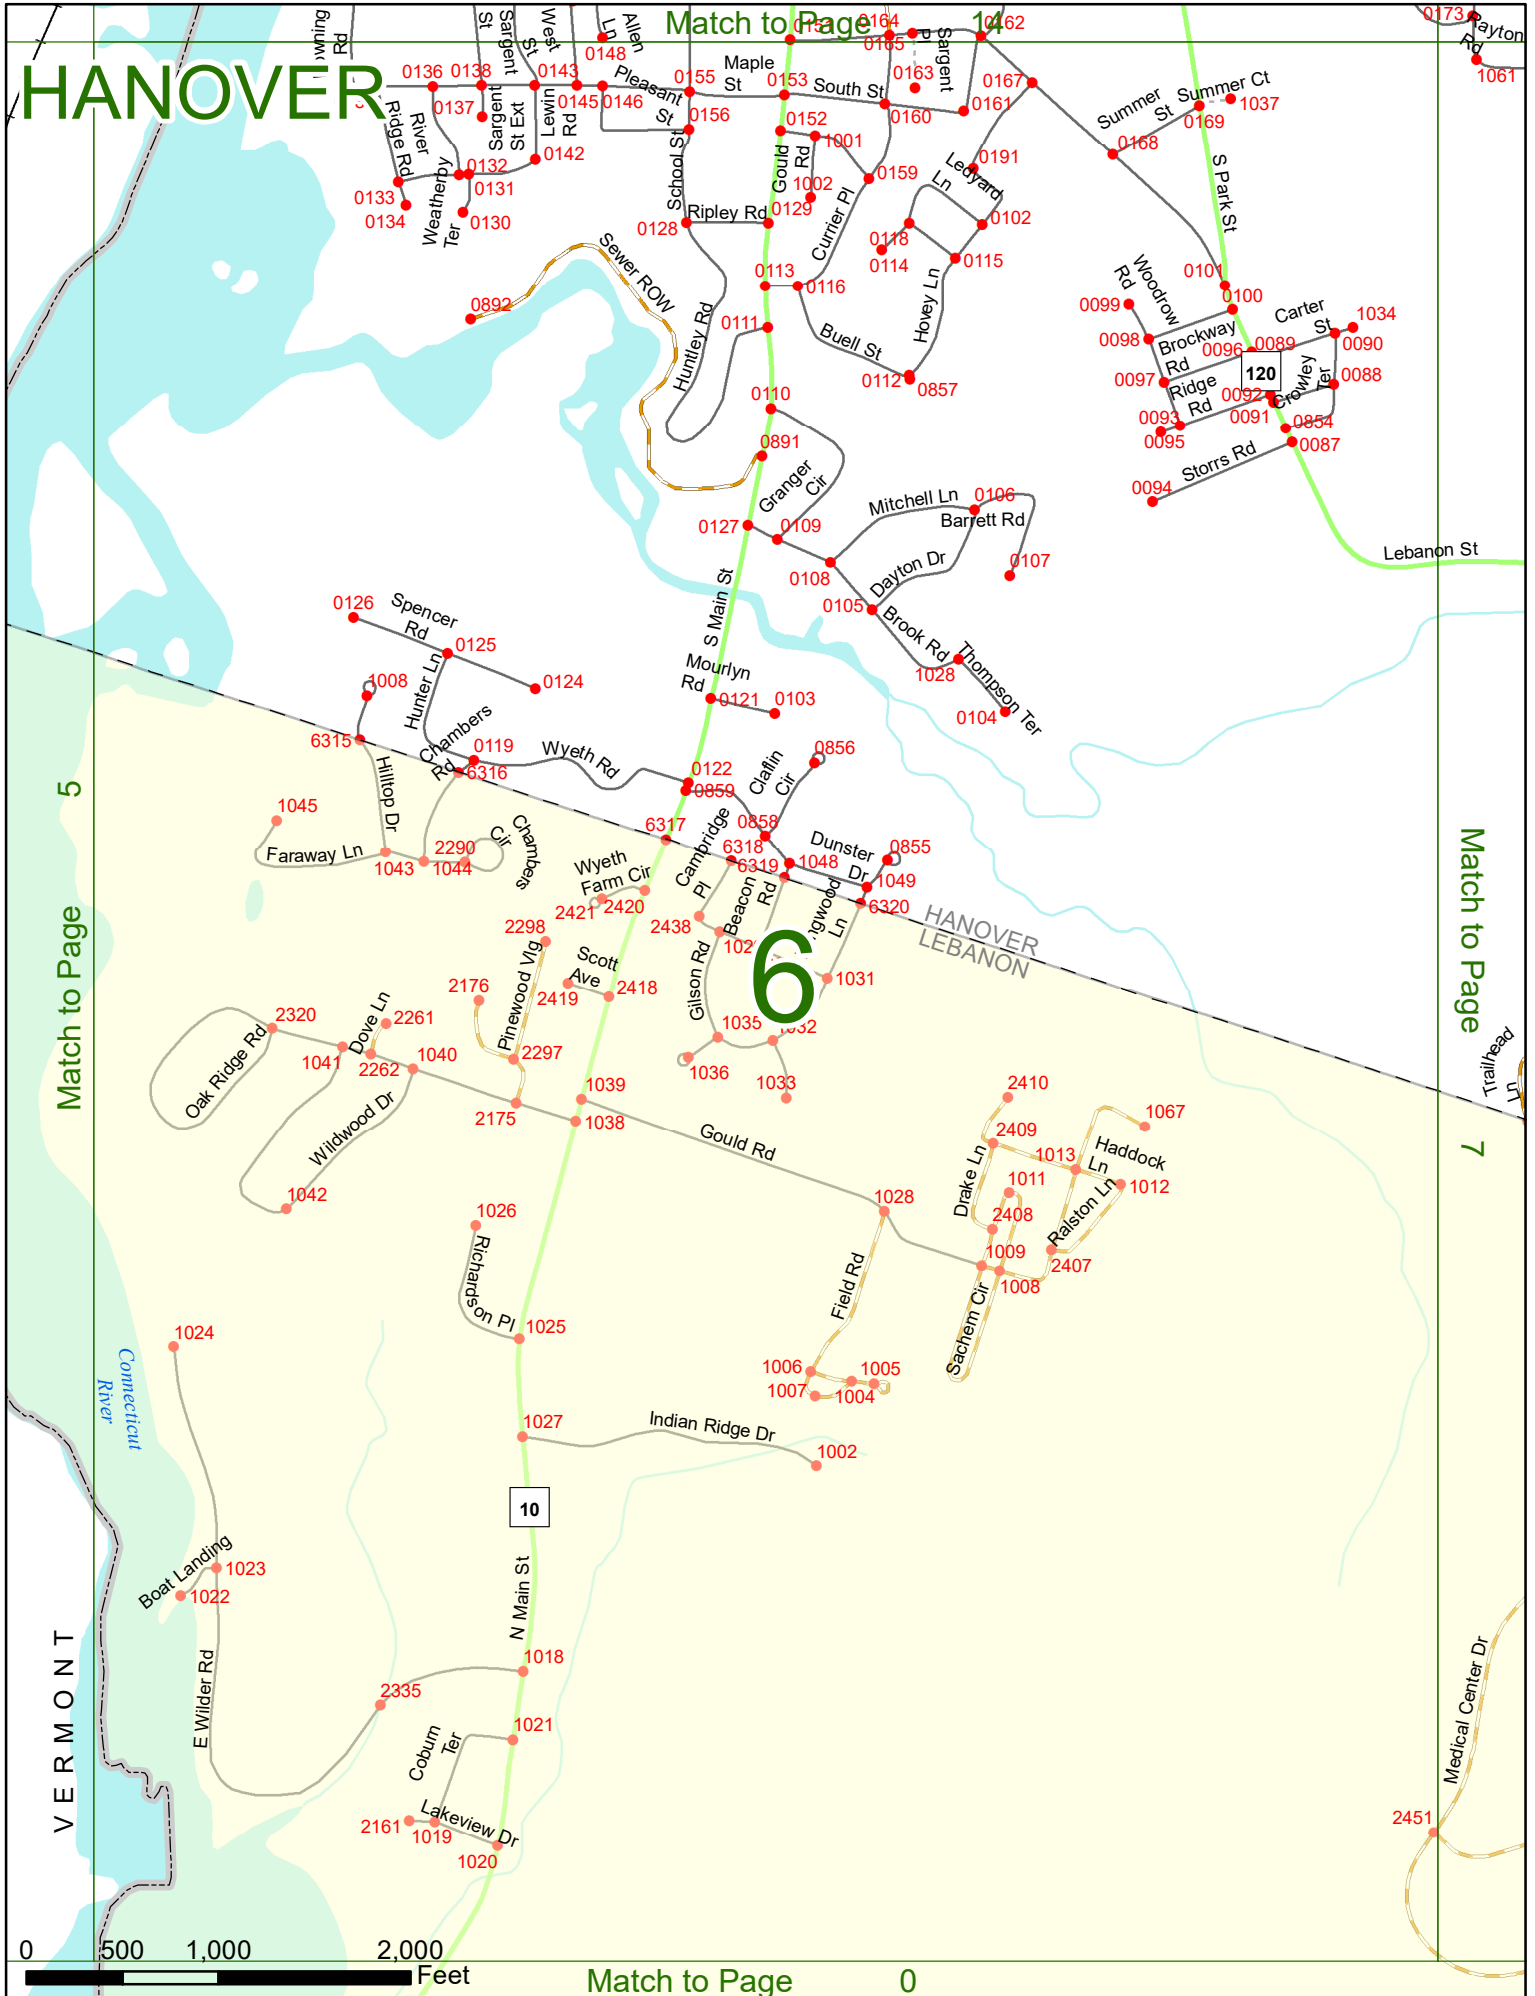

HANOVER

Match to Page 1

Match to Page 5

Match to Page 7

6

7

0 500 1,000 2,000 Feet

Match to Page

0