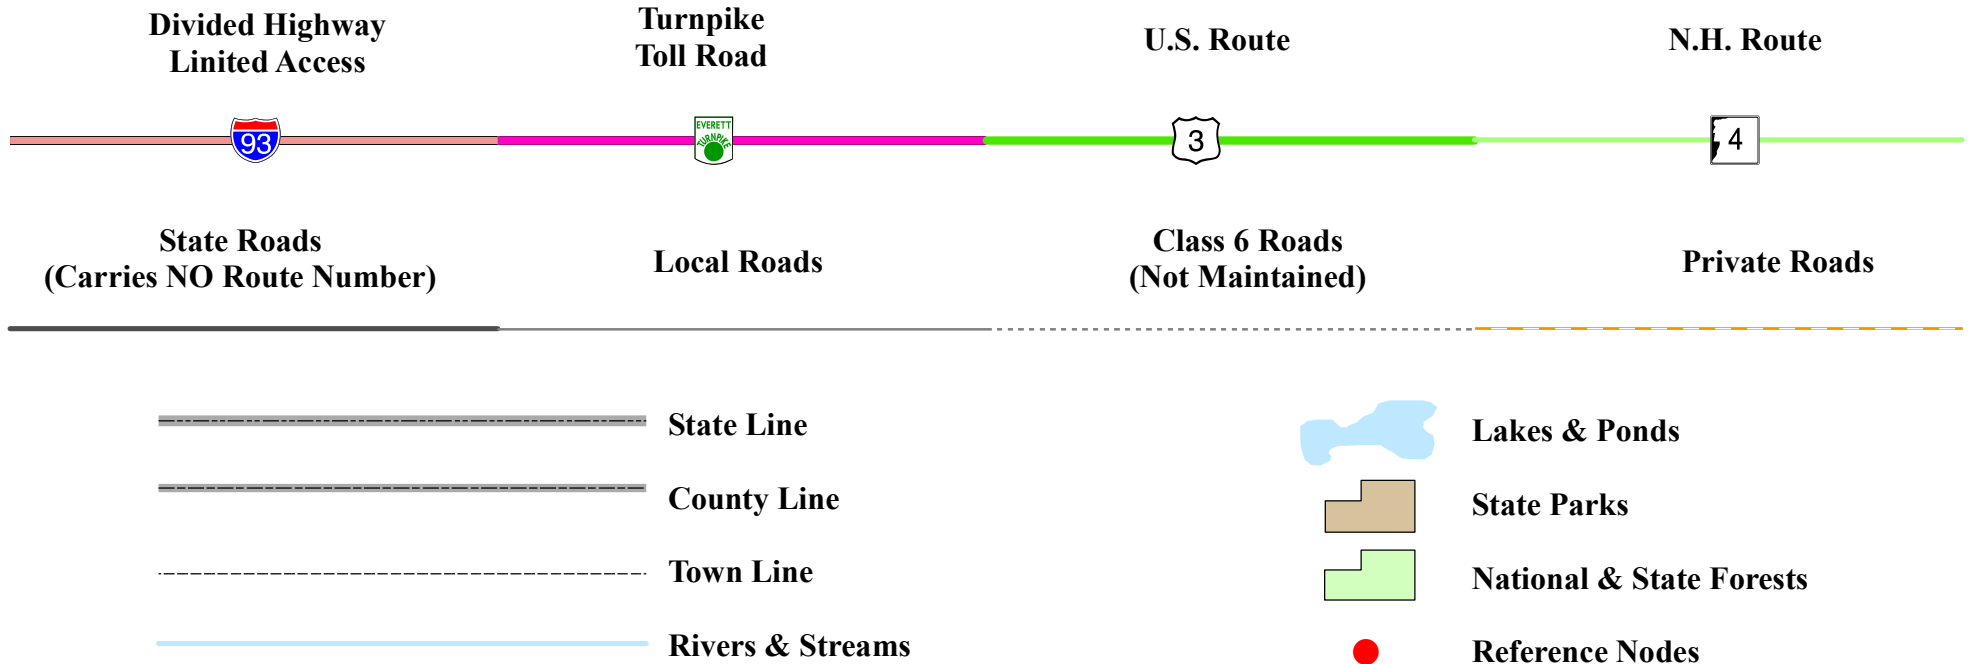

New Hampshire  
**DOT**  
 Department of Transportation

Maps and data sets are not guaranteed to be free from errors and omissions. Data is in a constant state of update and correction by various groups and agencies. Information displayed on this map is the best available at the time of publication.

## LEGEND

NHDOT will accept crash locations based on the State of NH Uniform Police Traffic Accident Report.

Crash occurred on:

**Option 1**     Street Address  
                   123 Main Street

**Option 2**     Route No and/or     Distance from             NESW             Intesecting Road, Bridge,  
                   Street name             Intersecting Street                                     Town/County line  
                   Main Street                     500                     E                     Oak Street