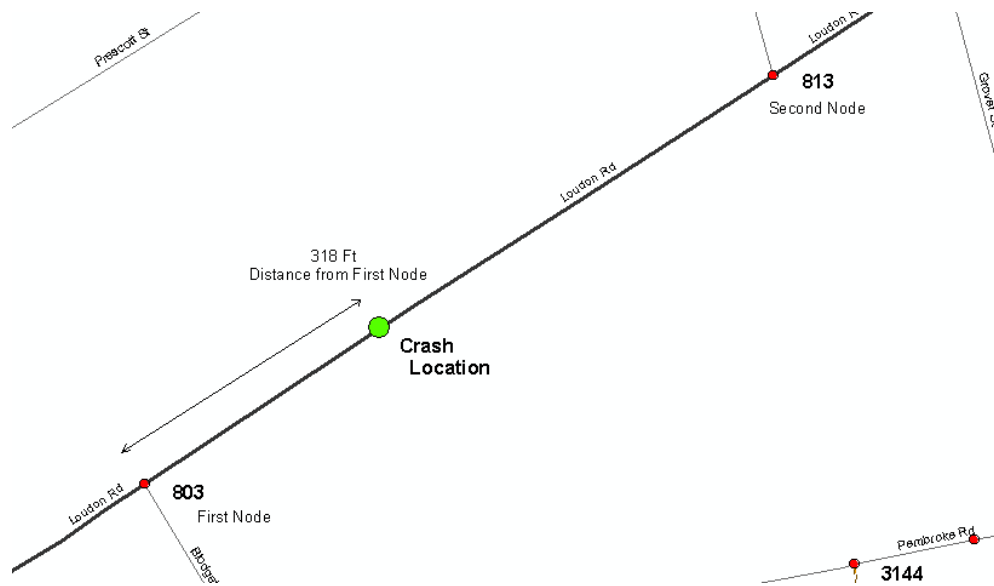

## LEGEND

NHDOT will accept crash locations based on the State of NH Uniform Police Traffic Accident Report.

Crash occurred on:

**Option 1**     Street Address  
                   123 Main Street

**Option 2**     Route No and/or     Distance from             NESW             Intesecting Road, Bridge,  
                   Street name             Intersecting Street                                     Town/County line  
                   Main Street                     500                     E                     Oak Street

**Option 4**     Route No and/or             Mile Marker on Interstate Only             NESW             Mile (Marker)  
                   Street name  
                   189S                                     700 feet                                     S                     36.8

**Option 3 – Example**

Street Name                     Loudon Road  
First Node                             803  
Distance from First Node             318 Ft  
Second Node                             813