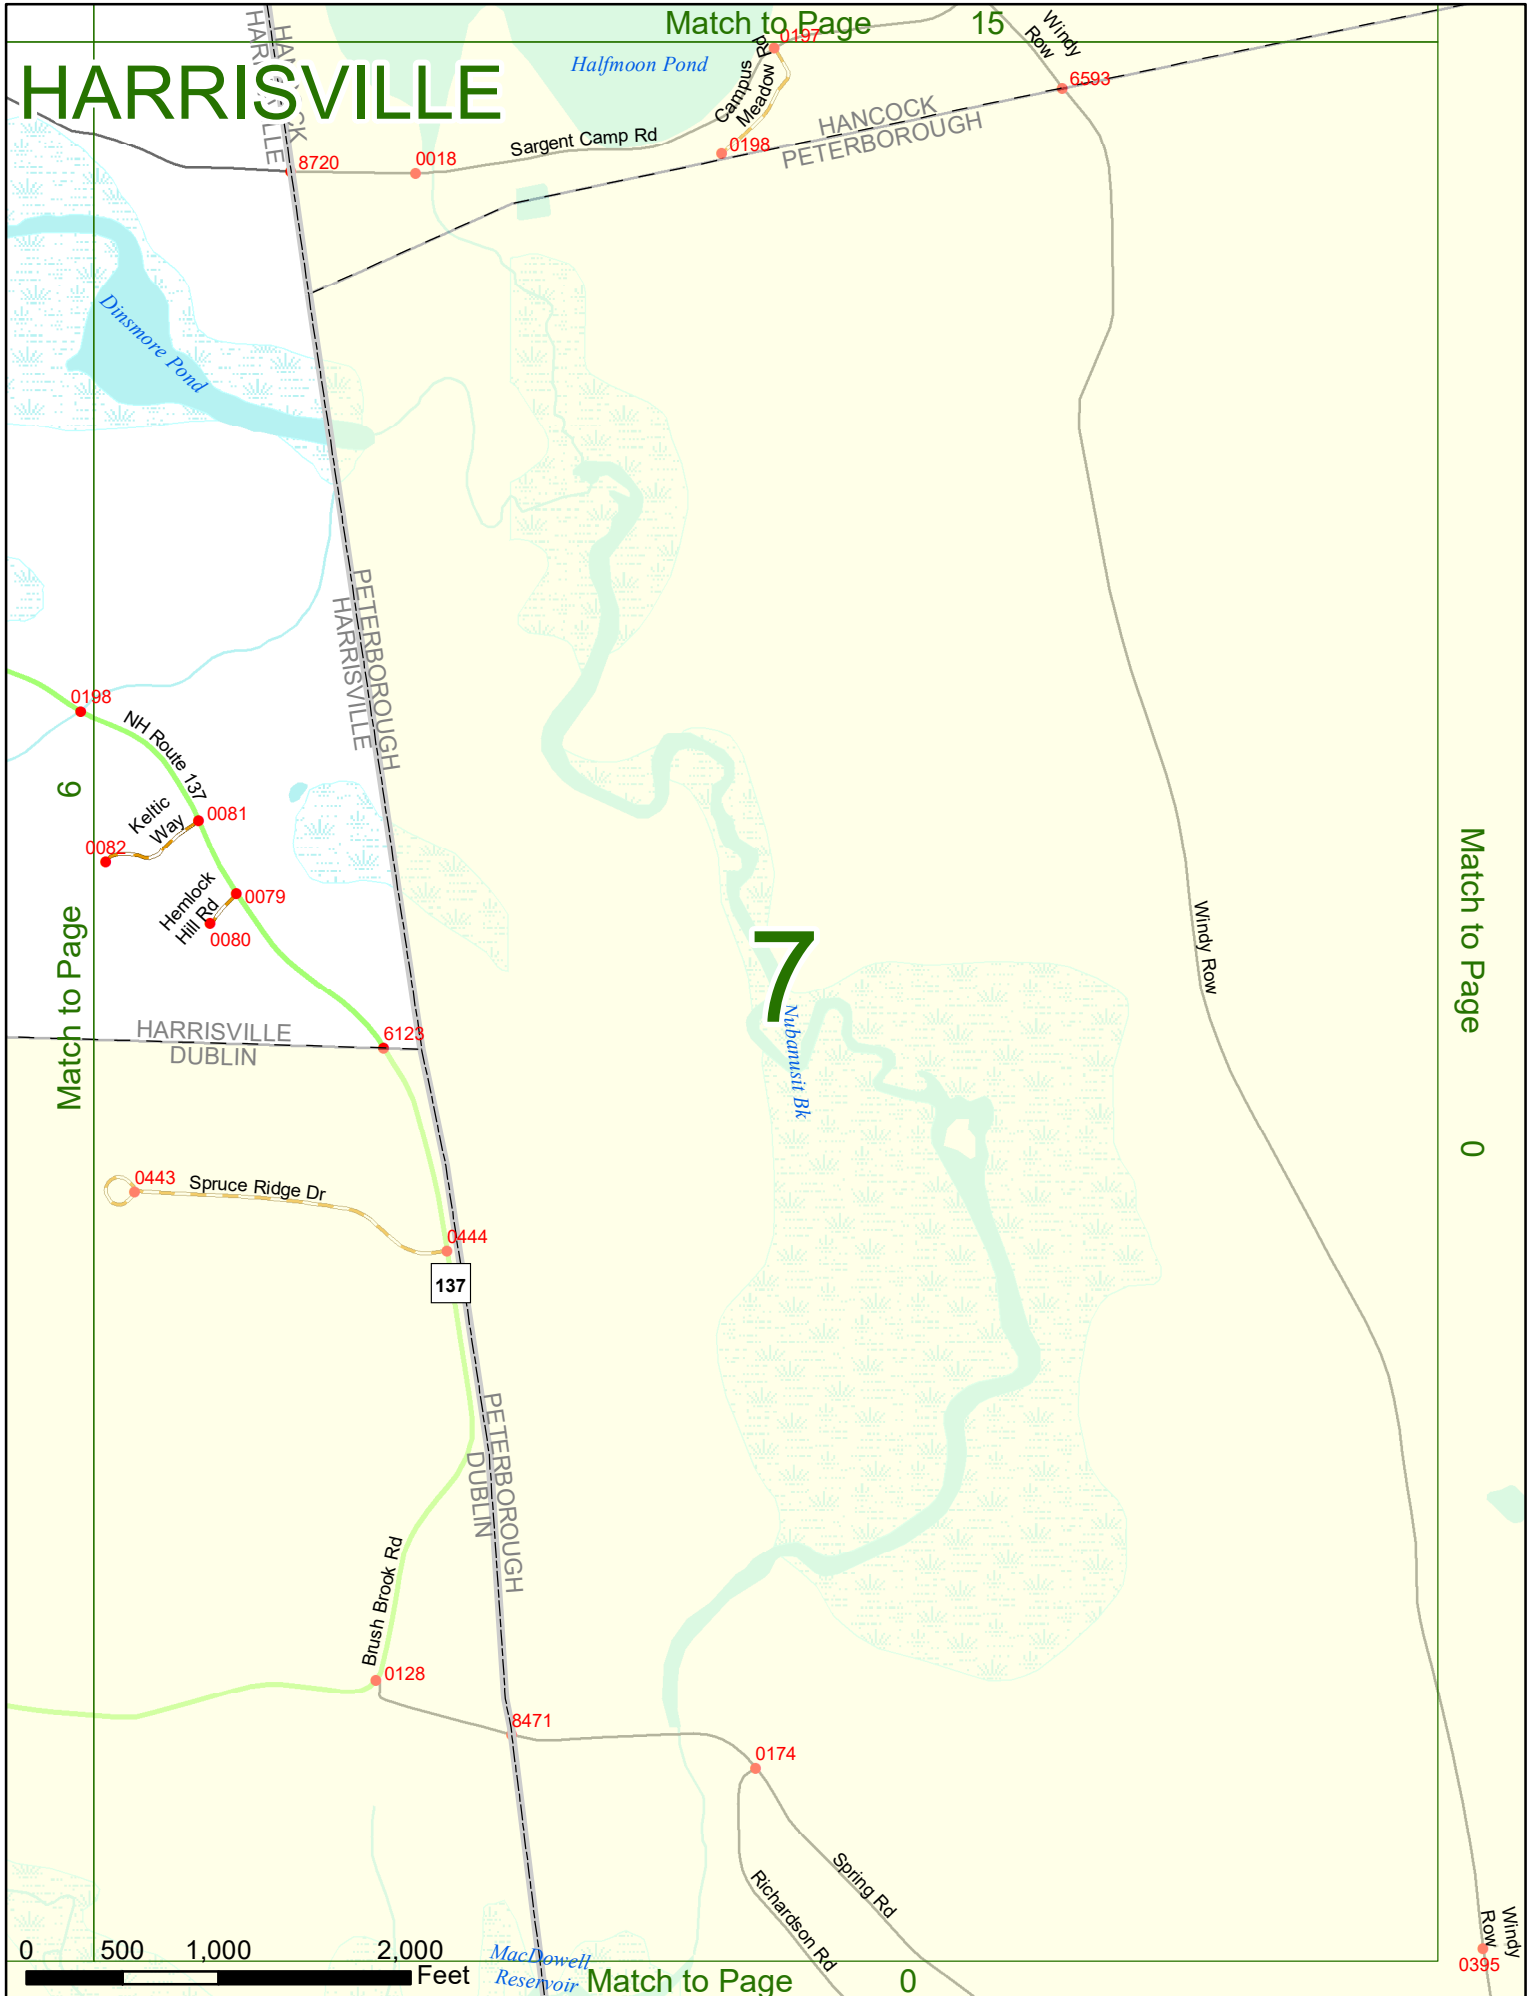

HARRISVILLE

Match to Page 15

Halfmoon Pond

Sargent Camp Rd

Campus Meadow Rd

HANCOCK
PETERBOROUGH

Windy Row

6593

PETERBOROUGH
HARRISVILLE

6

Match to Page

0198

NH Route 137

Keltic Way

0081

0082

Hemlock Hill Rd

0079

0080

HARRISVILLE
DUBLIN

6123

Spruce Ridge Dr

0443

0444

137

PETERBOROUGH
DUBLIN

Brush Brook Rd

0128

8471

0174

Richardson Rd

Spring Rd

Windy Row

Match to Page

0

Windy Row
0395

0 500 1,000 2,000 Feet

Match to Page

0

MacDowell Reservoir

7
Nibanussit Bk