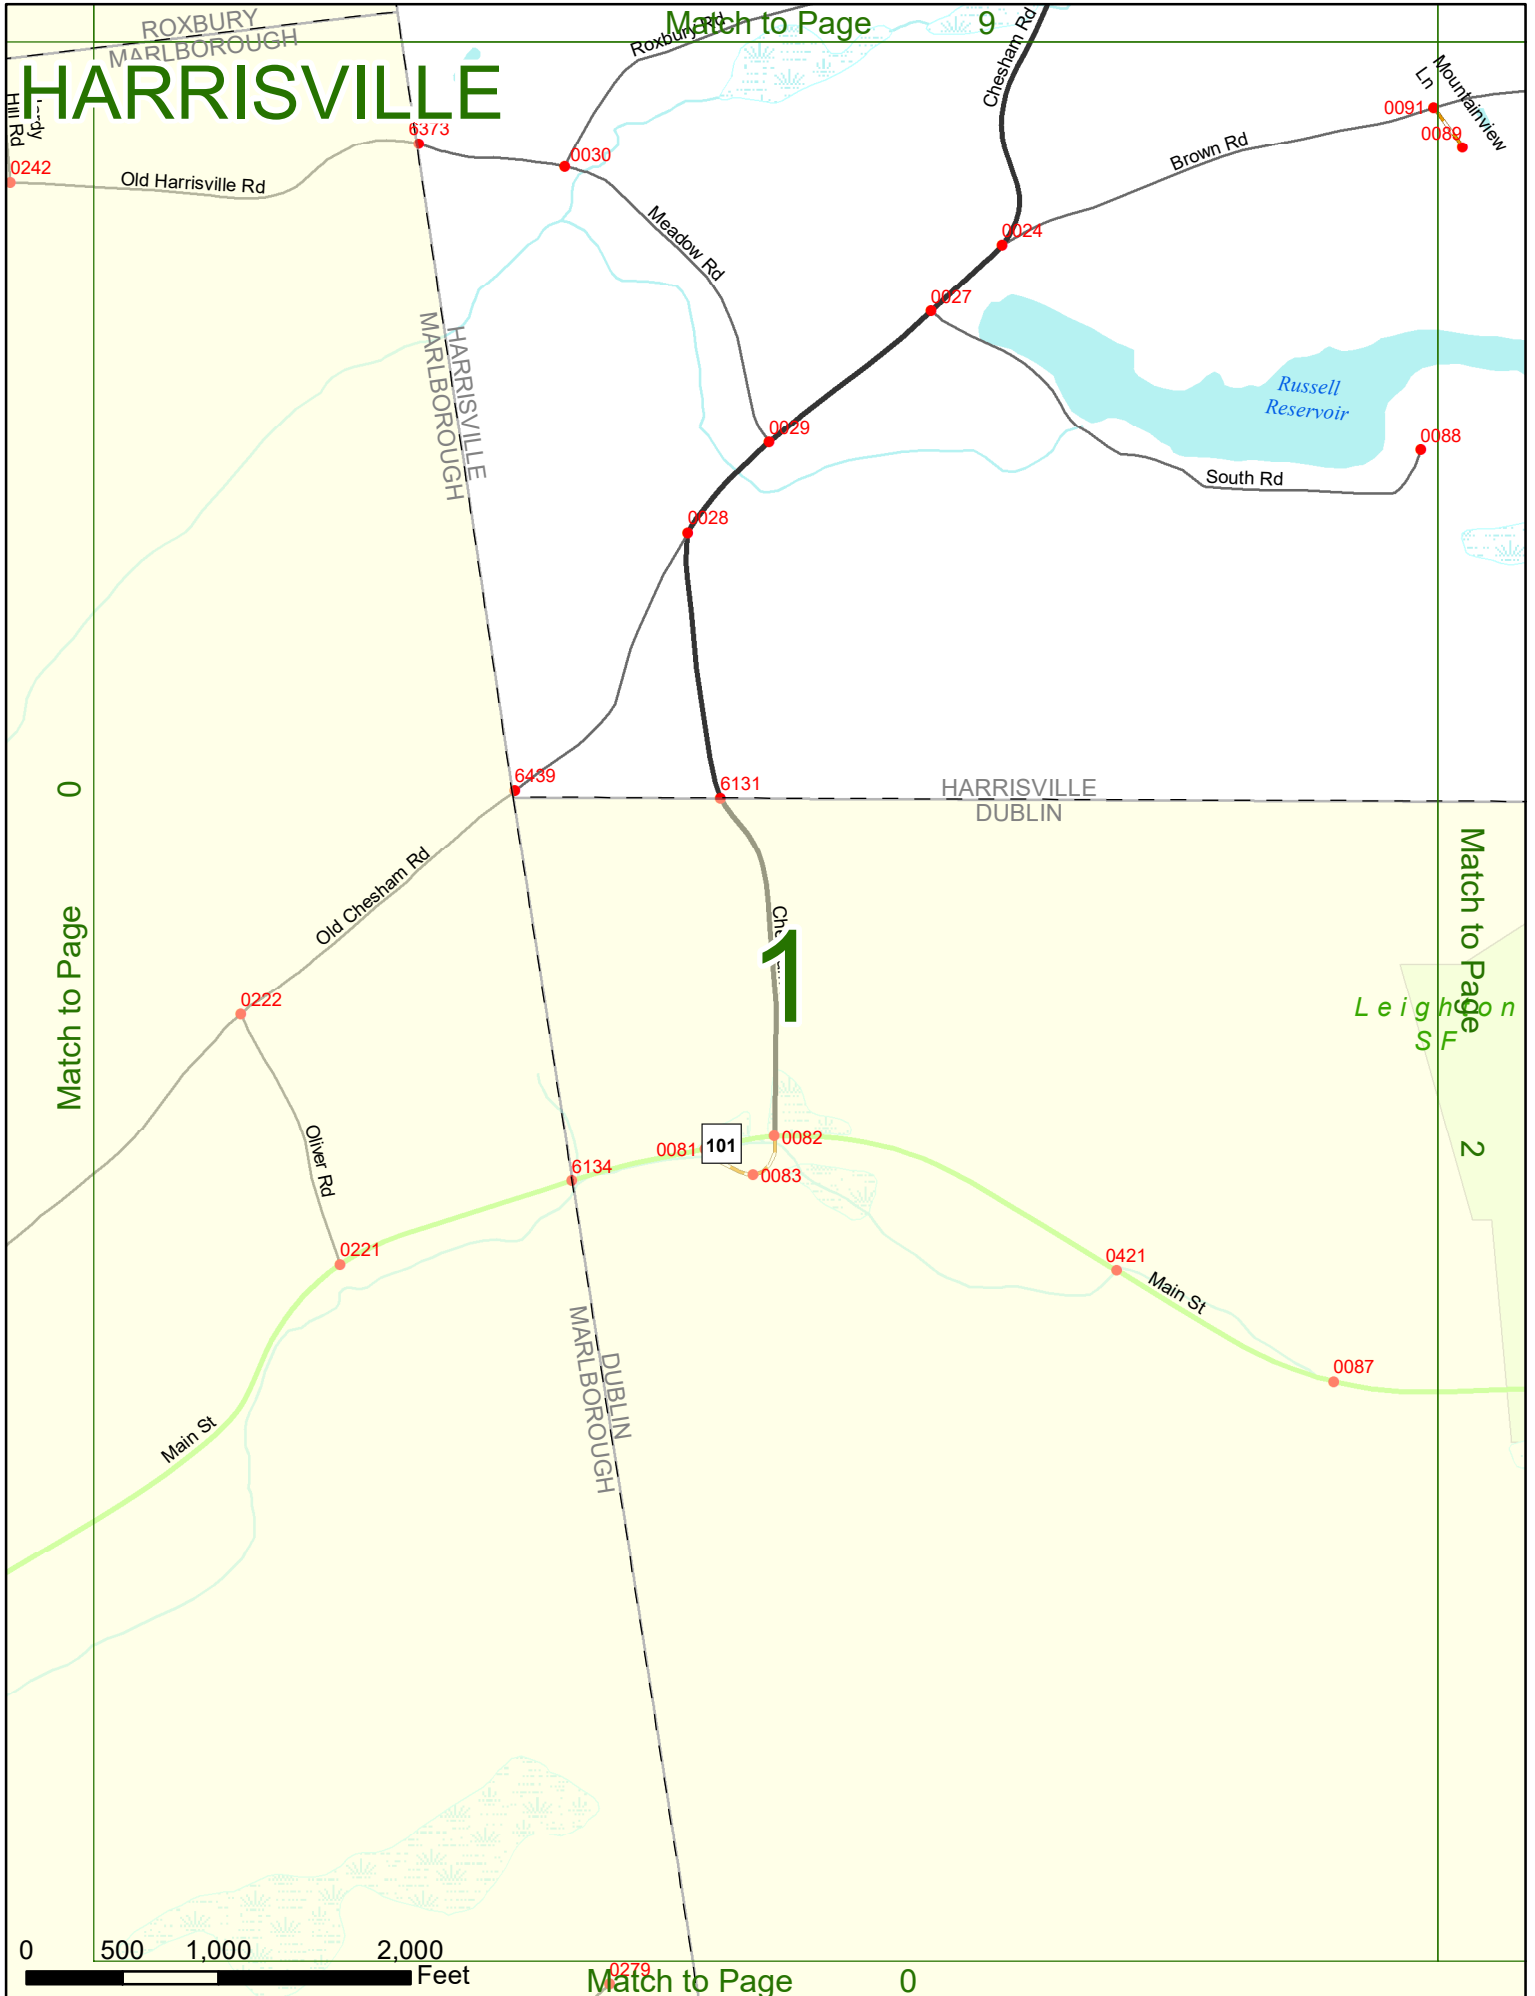

HARRISVILLE

0 500 1,000 2,000 Feet

Match to Page

0