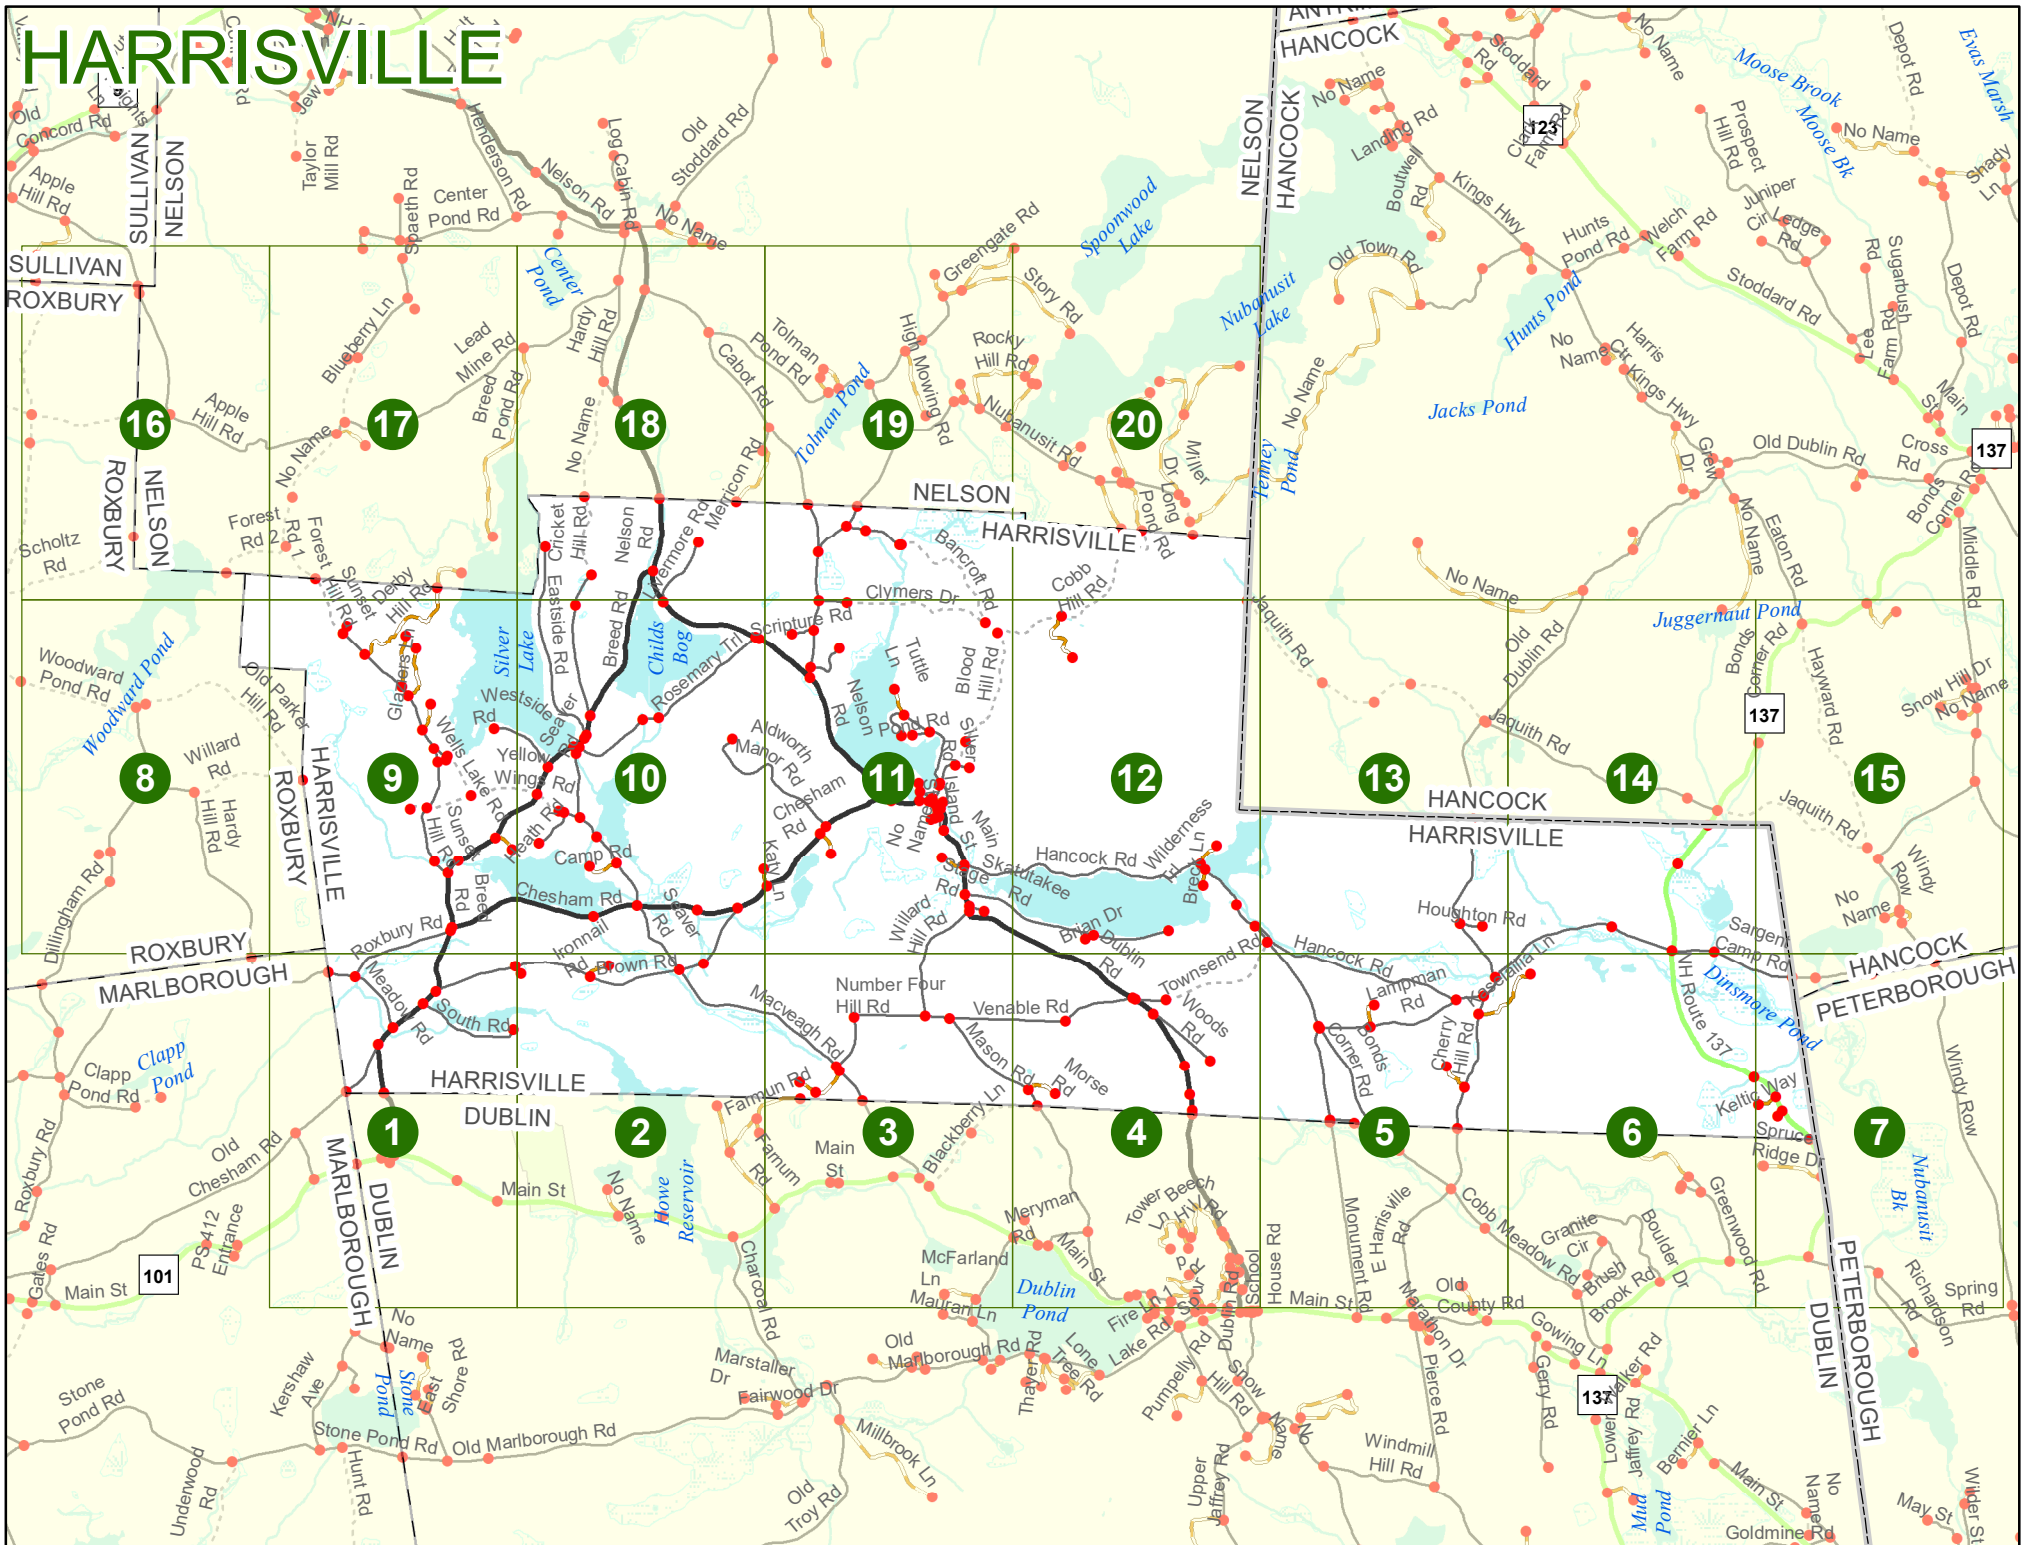

HARRISVILLE