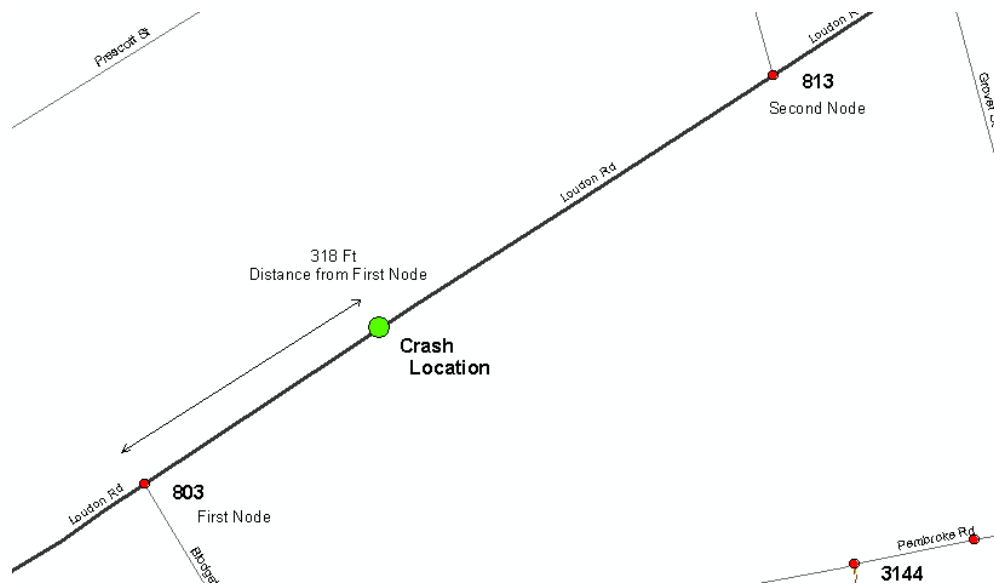

## LEGEND

NHDOT will accept crash locations based on the State of NH Uniform Police Traffic Accident Report.

Crash occurred on:

**Option 1**     Street Address  
                   123 Main Street

**Option 2**     Route No and/or     Distance from             NESW             Intesecting Road, Bridge,  
                   Street name             Intersecting Street                                     Town/County line  
                   Main Street                     500                     E                     Oak Street

**Option 4**     Route No and/or             Mile Marker on Interstate Only     NESW             Mile (Marker)  
                   Street name  
                   189S                                     700 feet                     S                     36.8

**Option 3 – Example**

Street Name                     Loudon Road  
First Node                             803  
Distance from First Node             318 Ft  
Second Node                             813