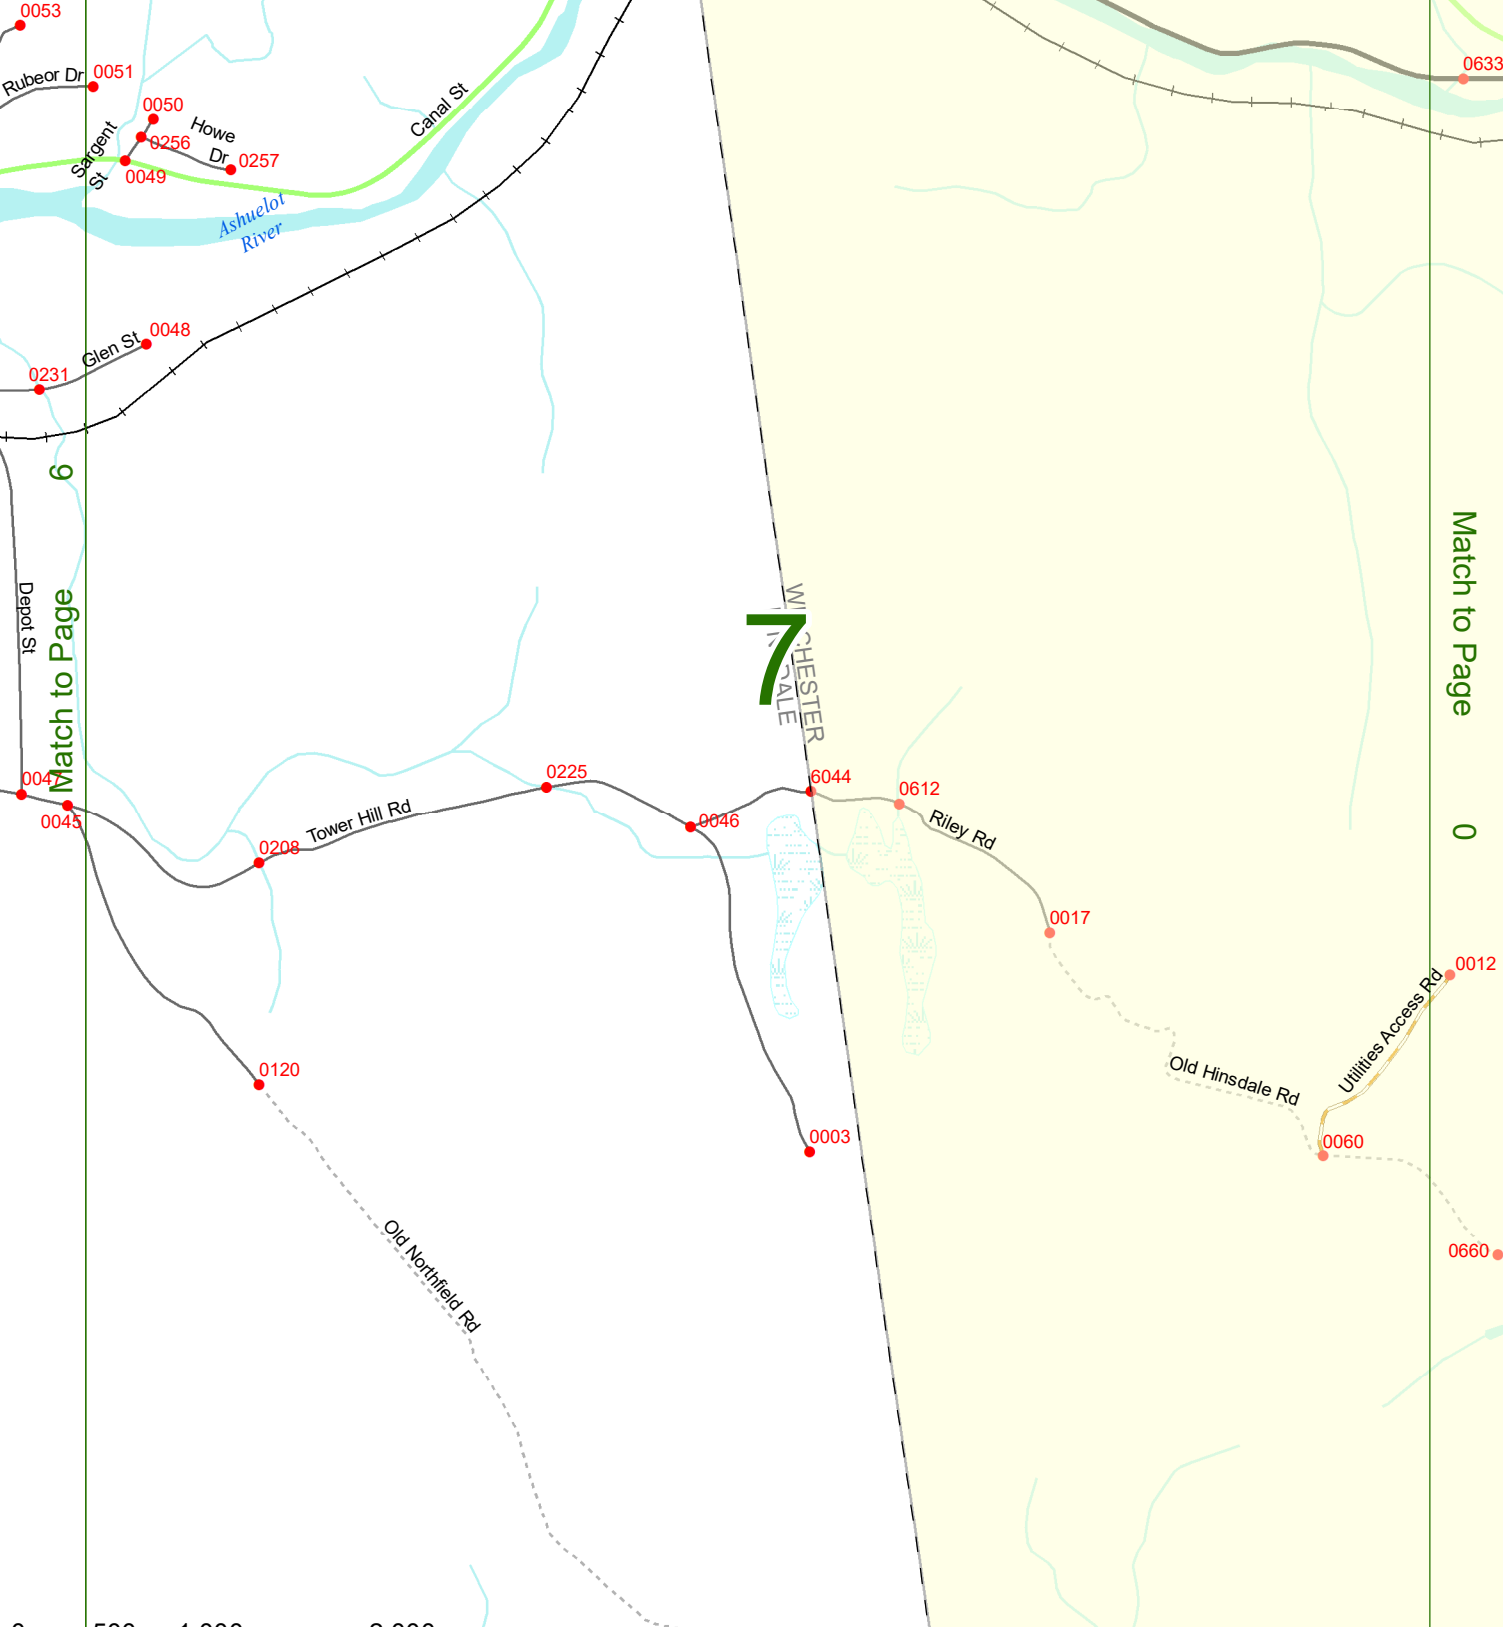

HINSDALE

Match to Page

11

119

PS 410
Entrance

6

7

Match to Page

0

Match to Page

4