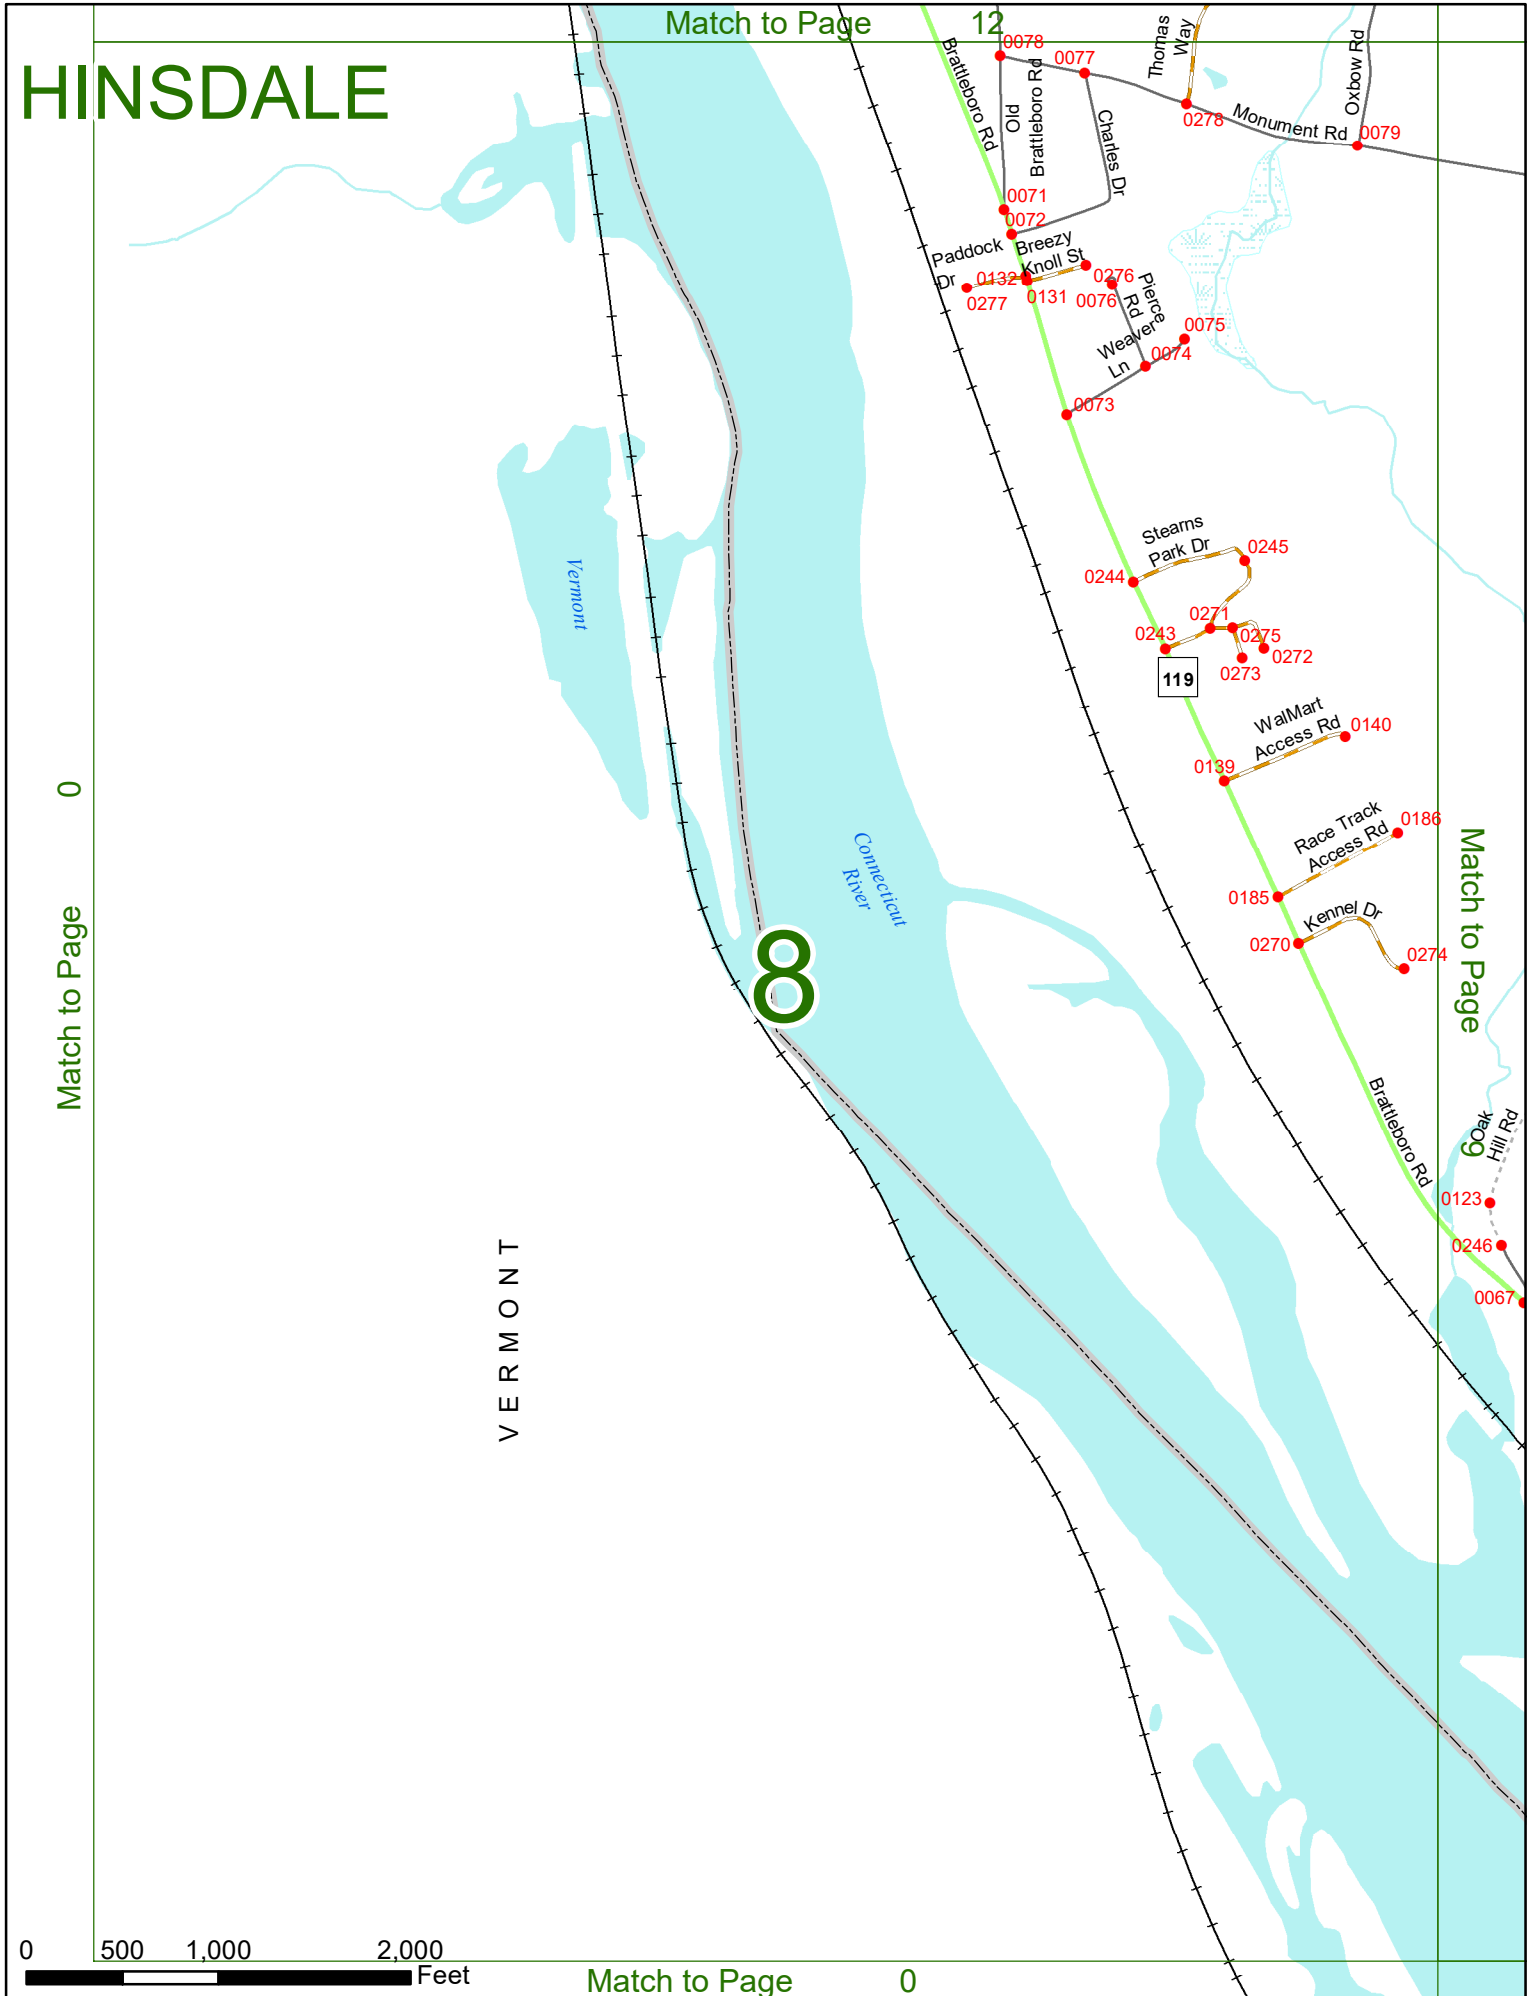

HINSDDALE

Match to Page 12

Match to Page 0

VERMONT

8

Match to Page 60

Match to Page 0