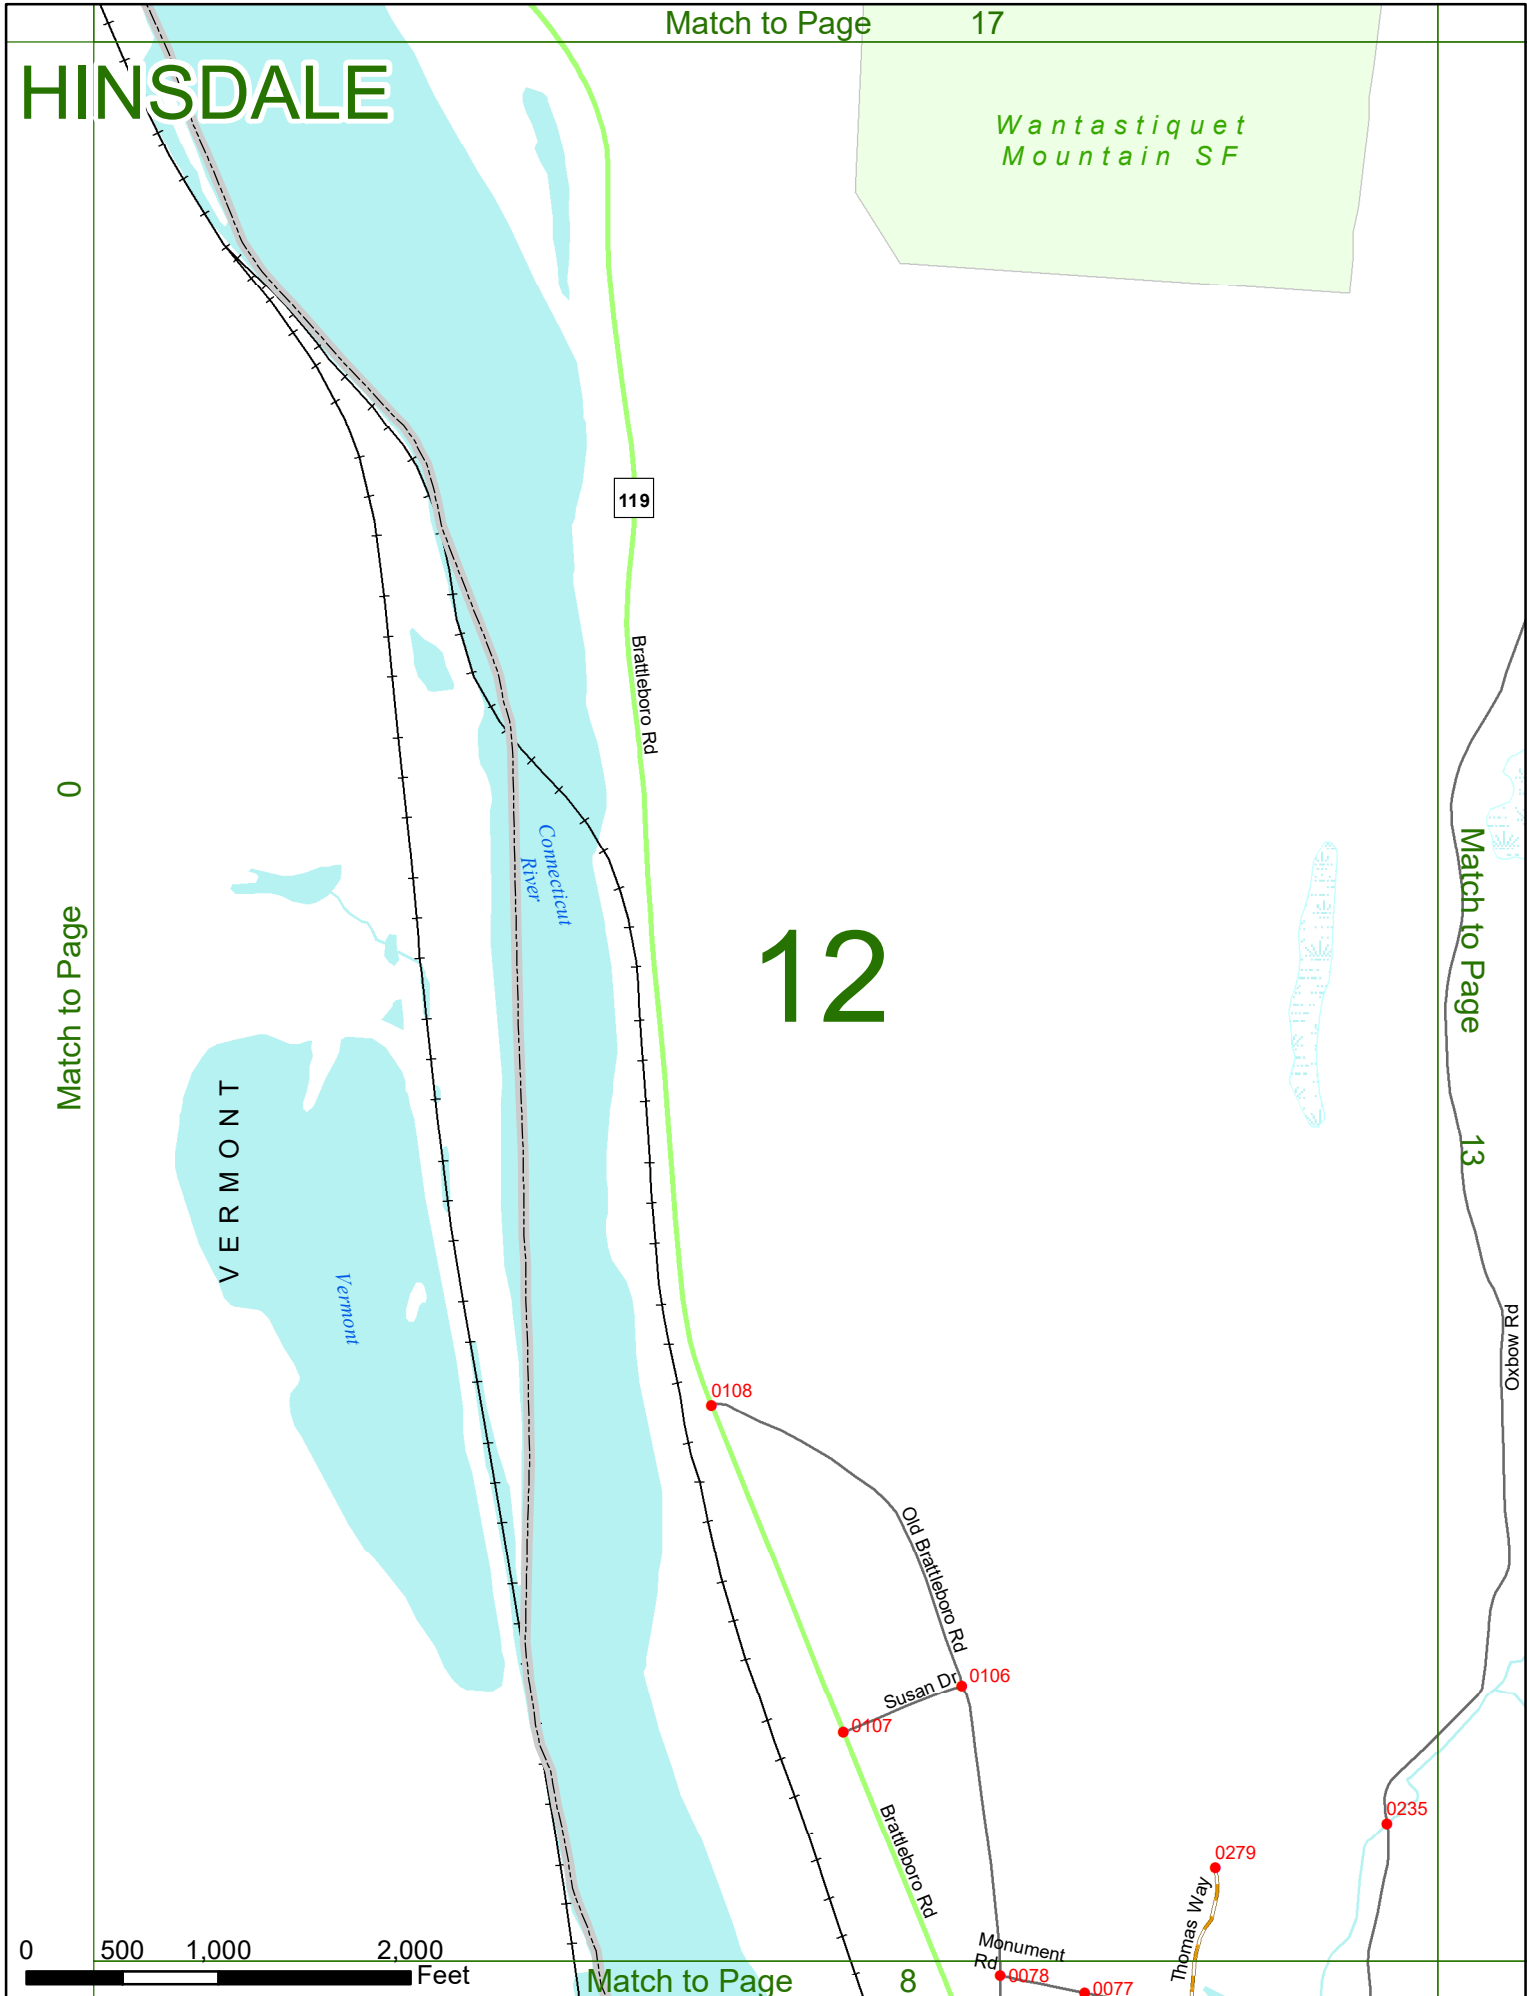

HINSDALE

Wantastiquet
Mountain SF

119

Brattleboro Rd

Connecticut
River

12

Match to Page 0

Match to Page 13

Oxbow Rd

VERMONT

Vermont

0108

Old Brattleboro Rd

Susan Dr 0106

0107

Brattleboro Rd

Monument Rd 0078

Thomas Way 0279

0235

0 500 1,000 2,000 Feet

Match to Page

8

0077