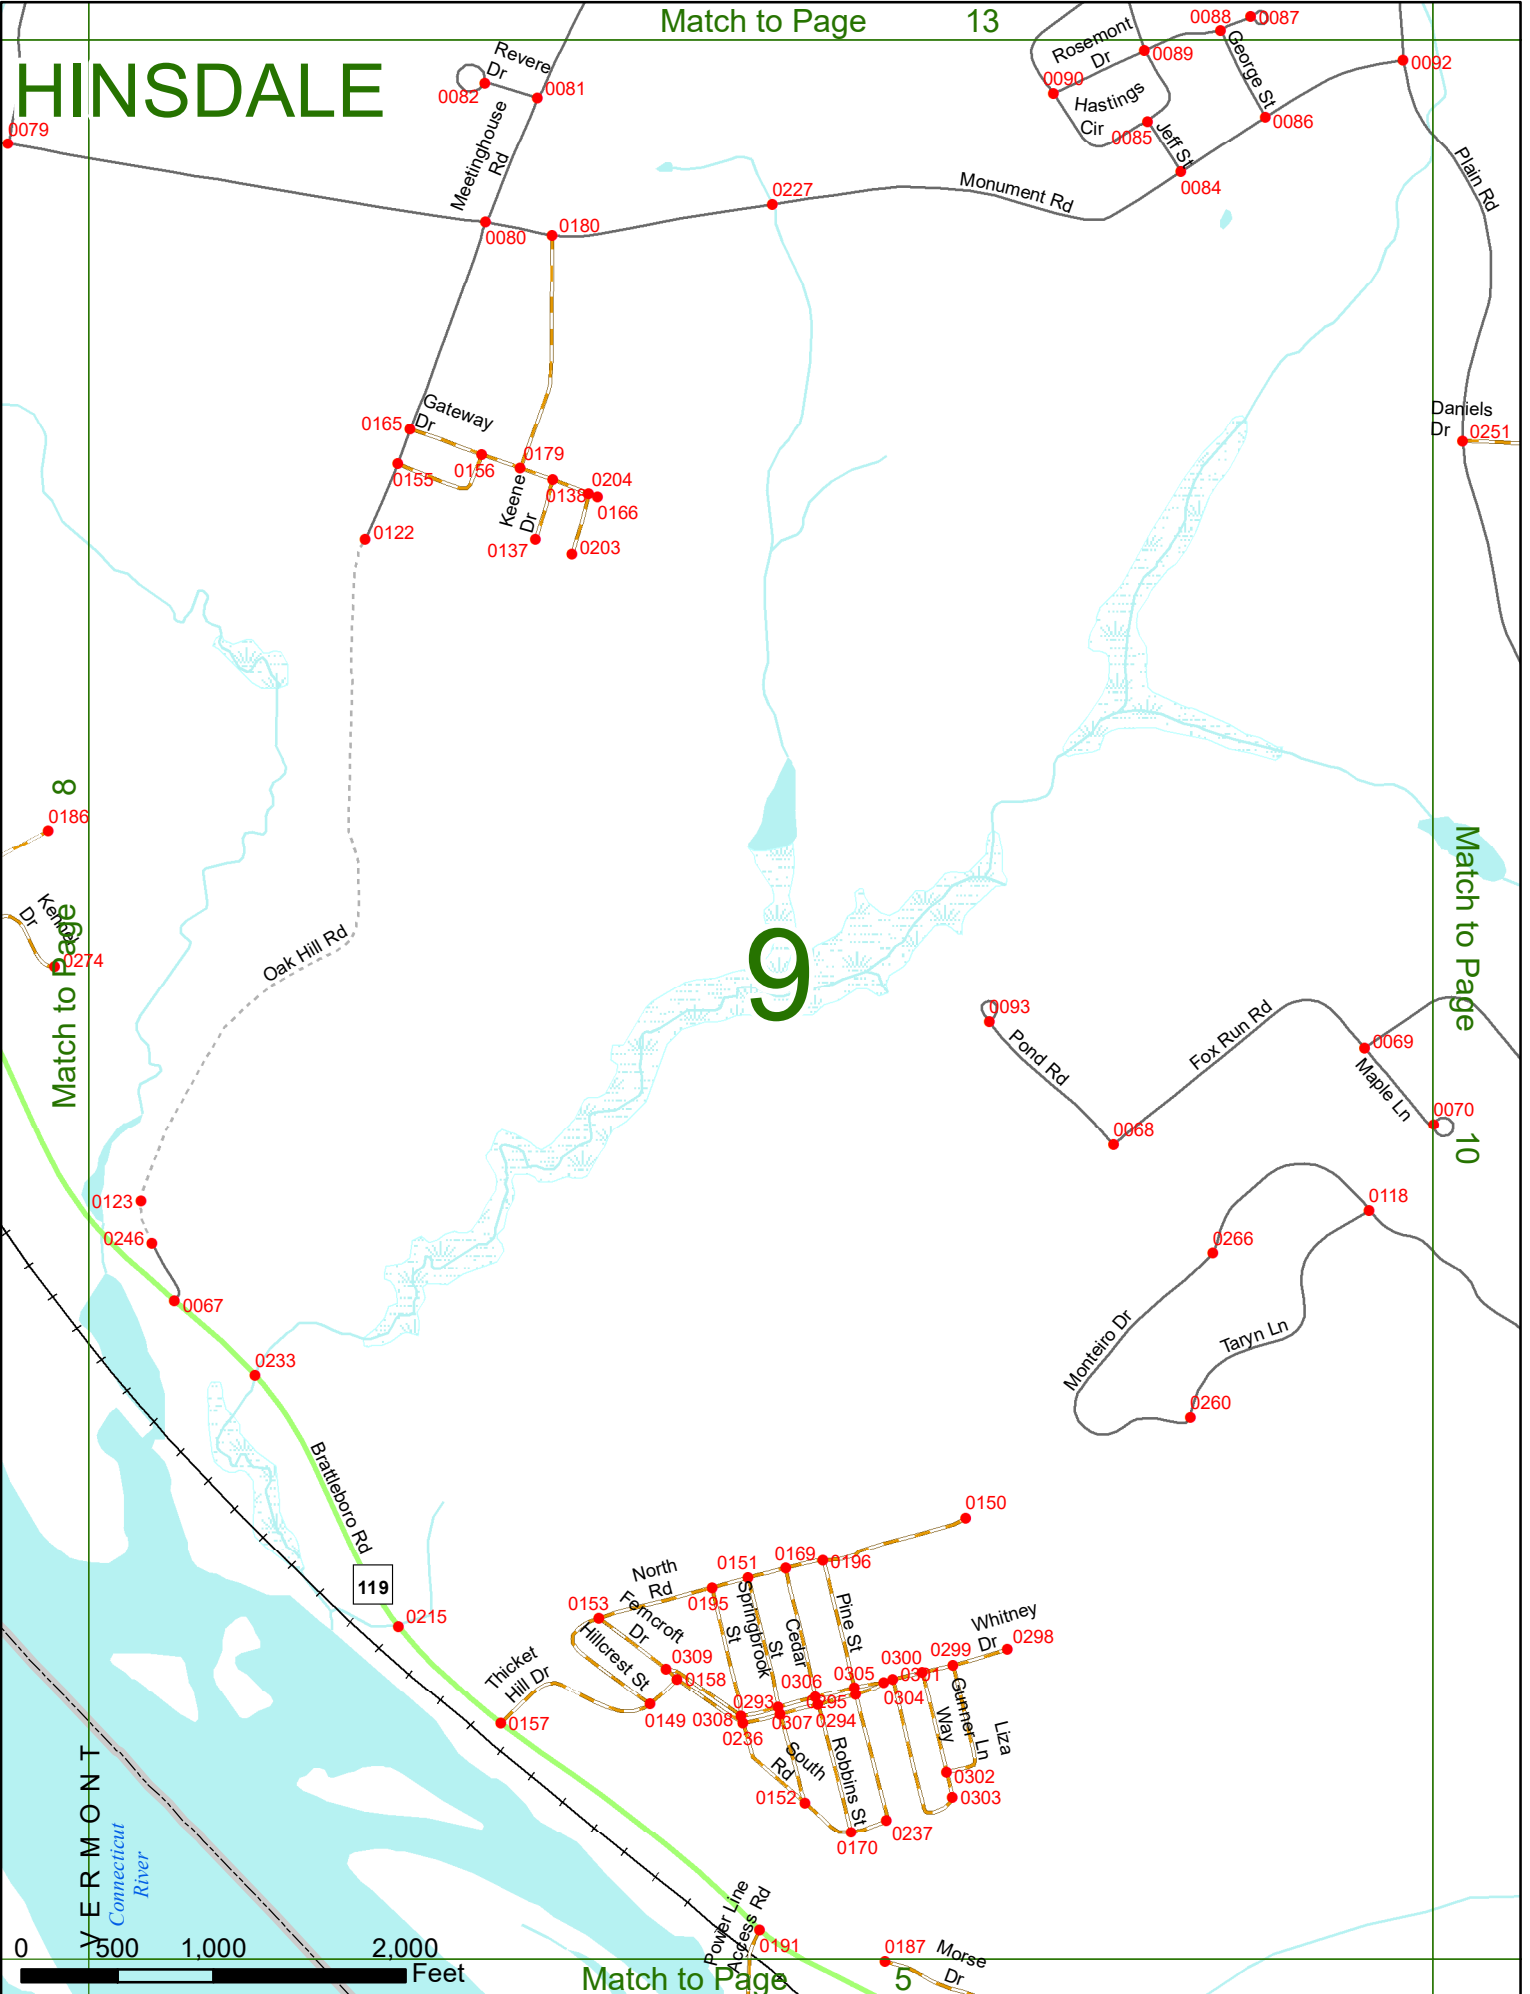

HINSDDALE

Match to Page 13

9

Match to Page 8

Match to Page 10

VERMONT
Connecticut River

Match to Page 5