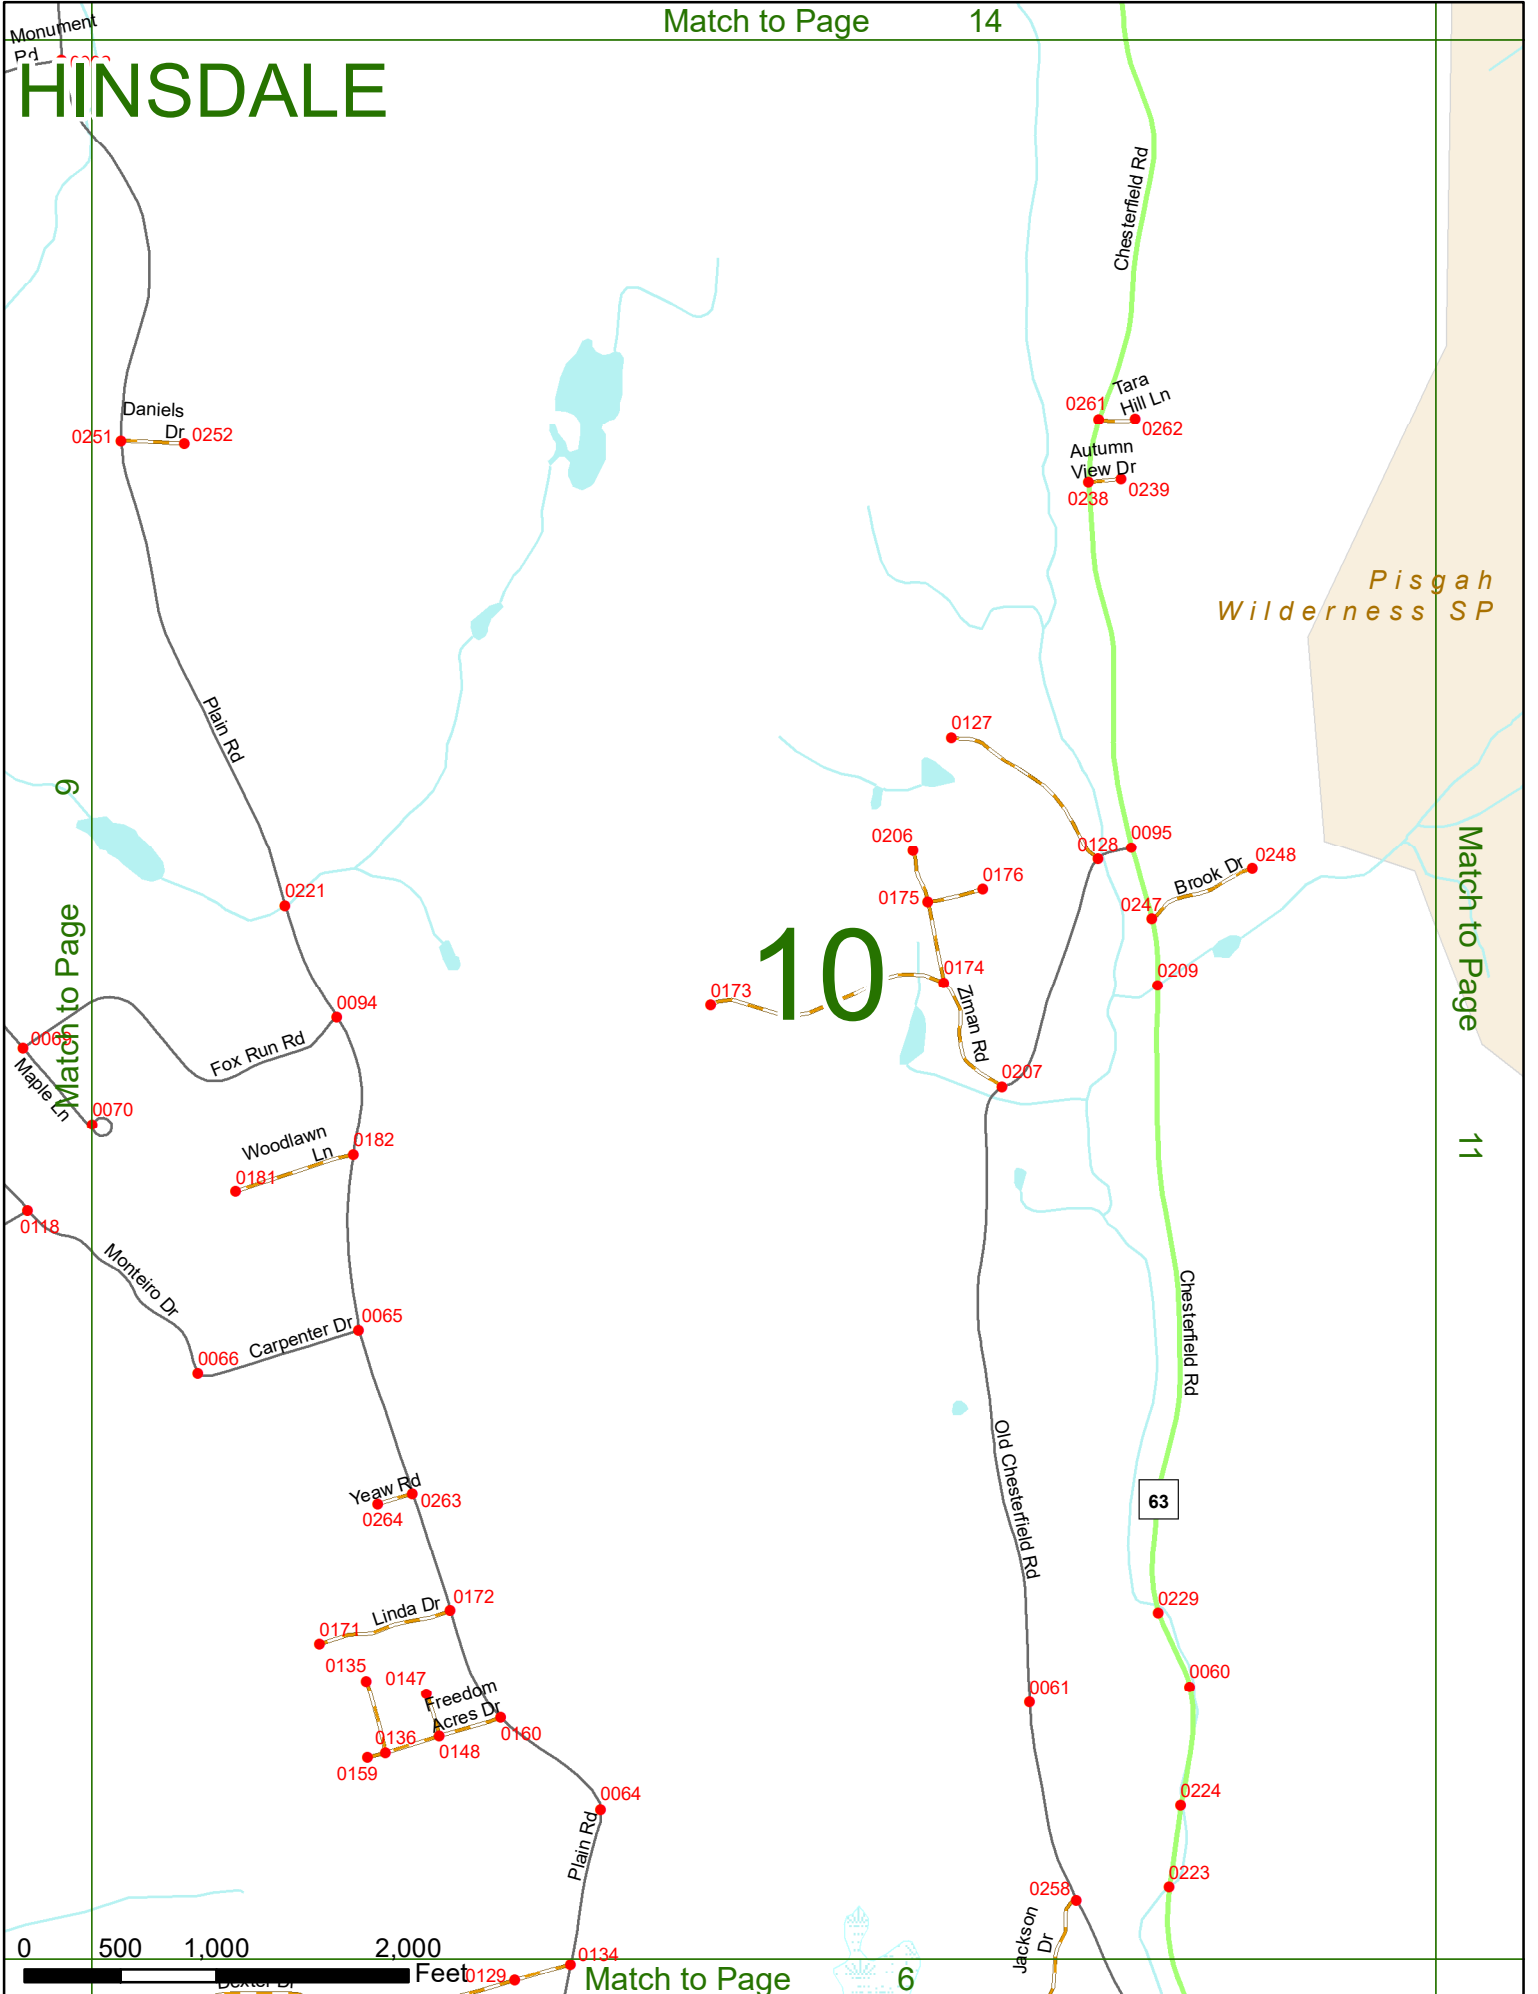

Match to Page 10

VERMONT
Connecticut River

Match to Page 5

HINSDALE

Pisgah Wilderness SP

Match to Page 11

10

0 500 1,000 2,000 Feet