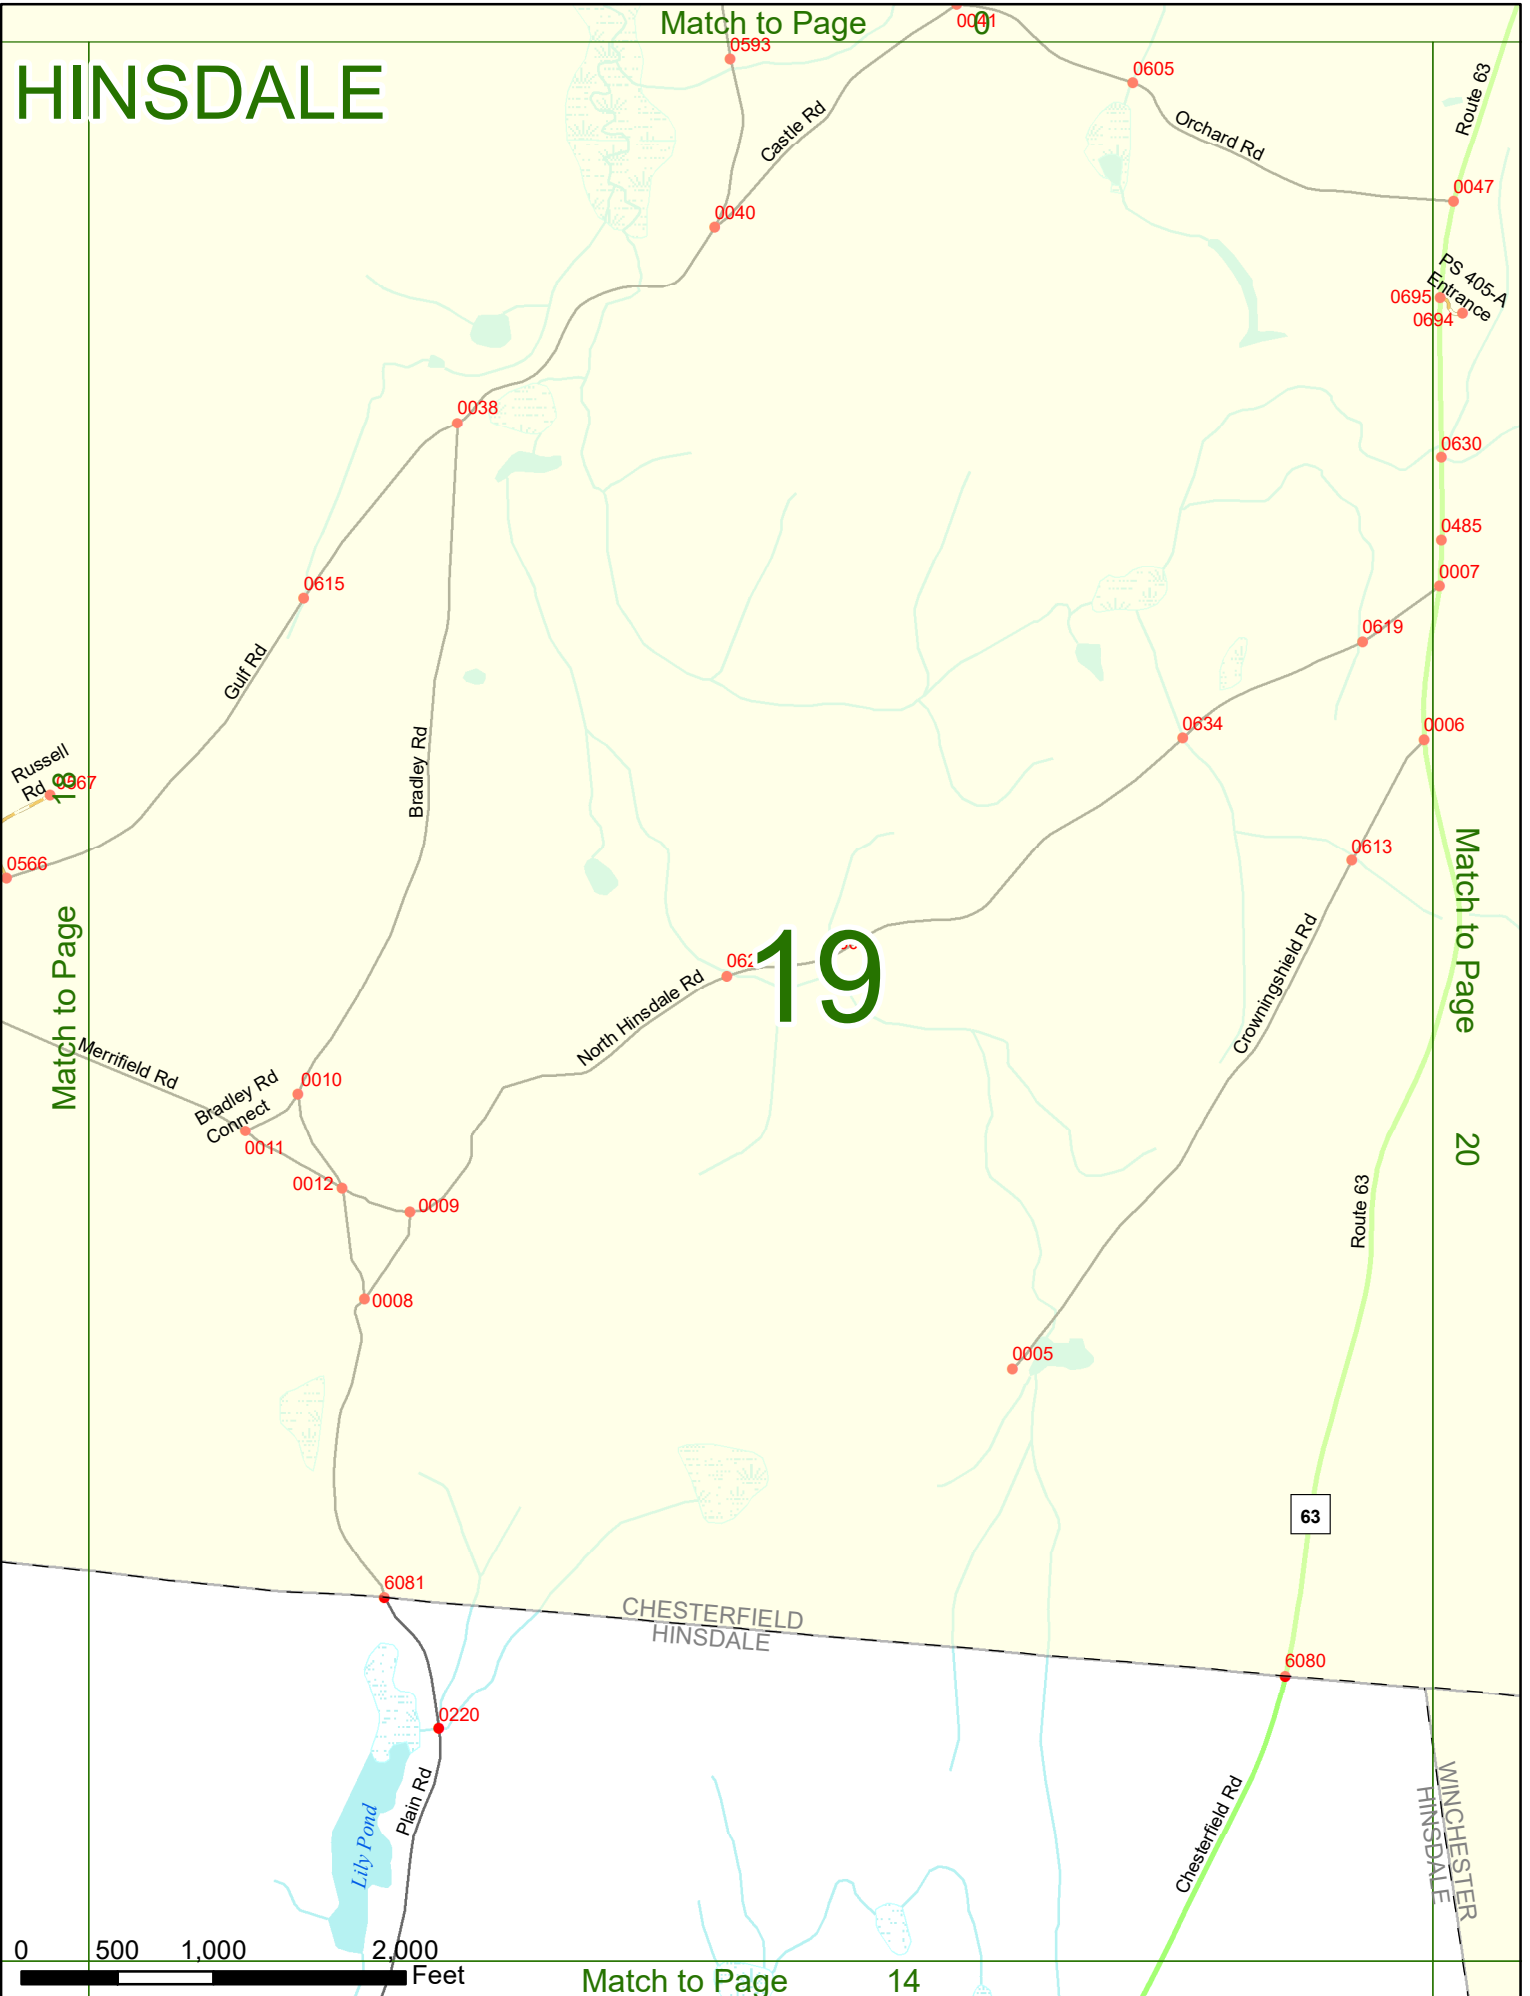

HINSDALE

Match to Page 0

19

Match to Page 20

Match to Page 14