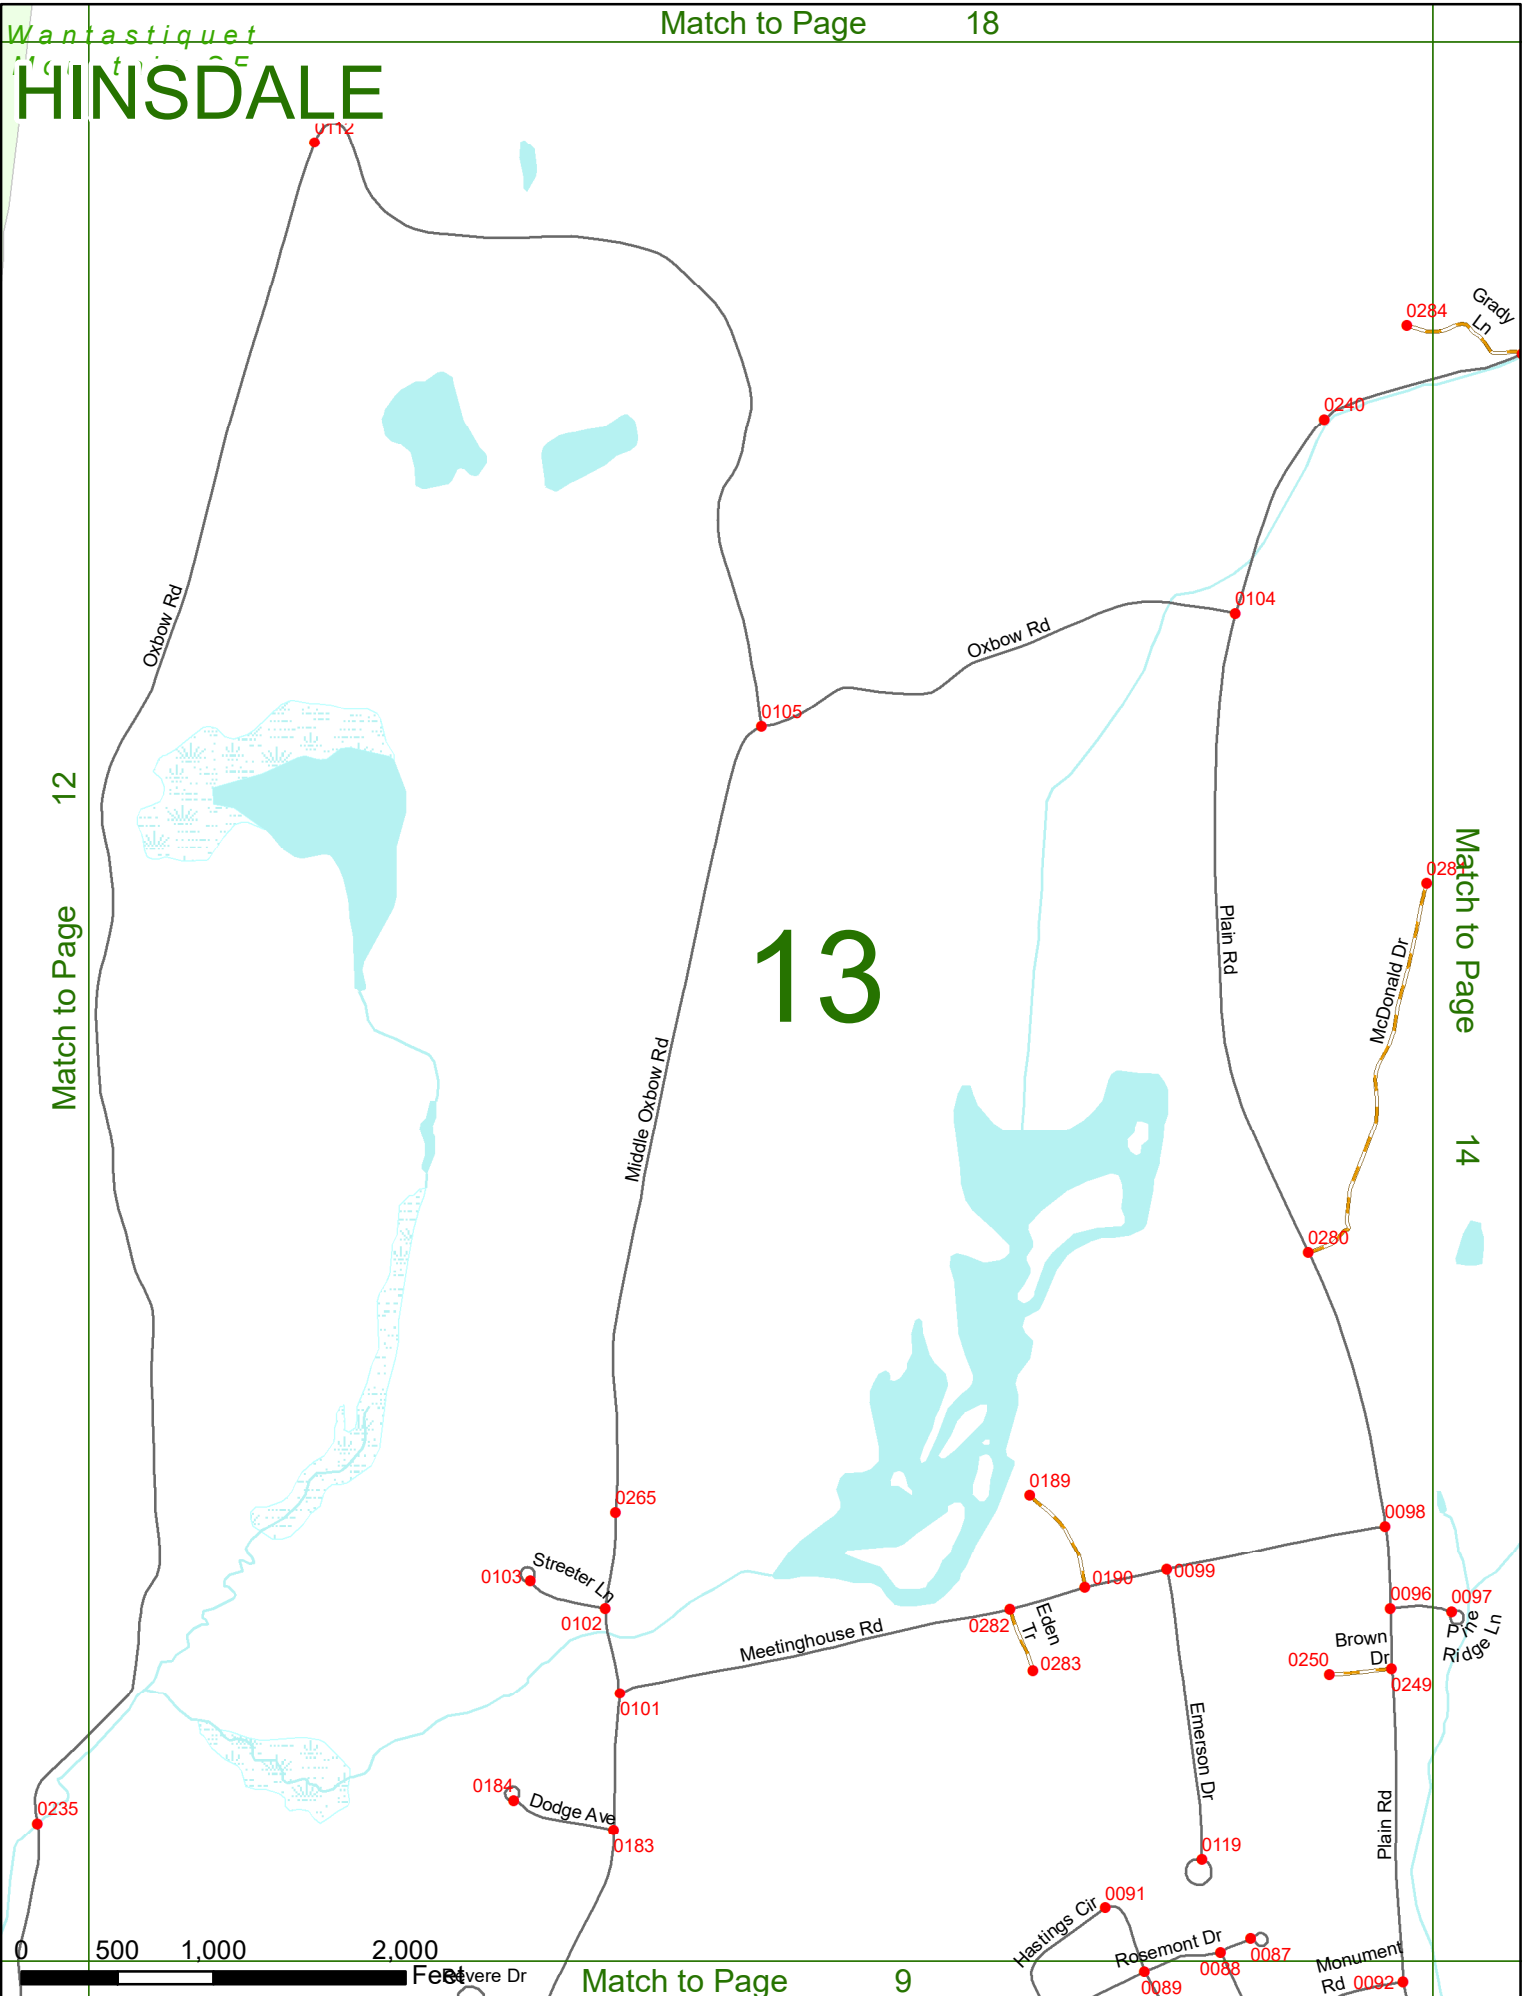

HINSDDALE

12

Match to Page

Match to Page

14

13

Match to Page

9