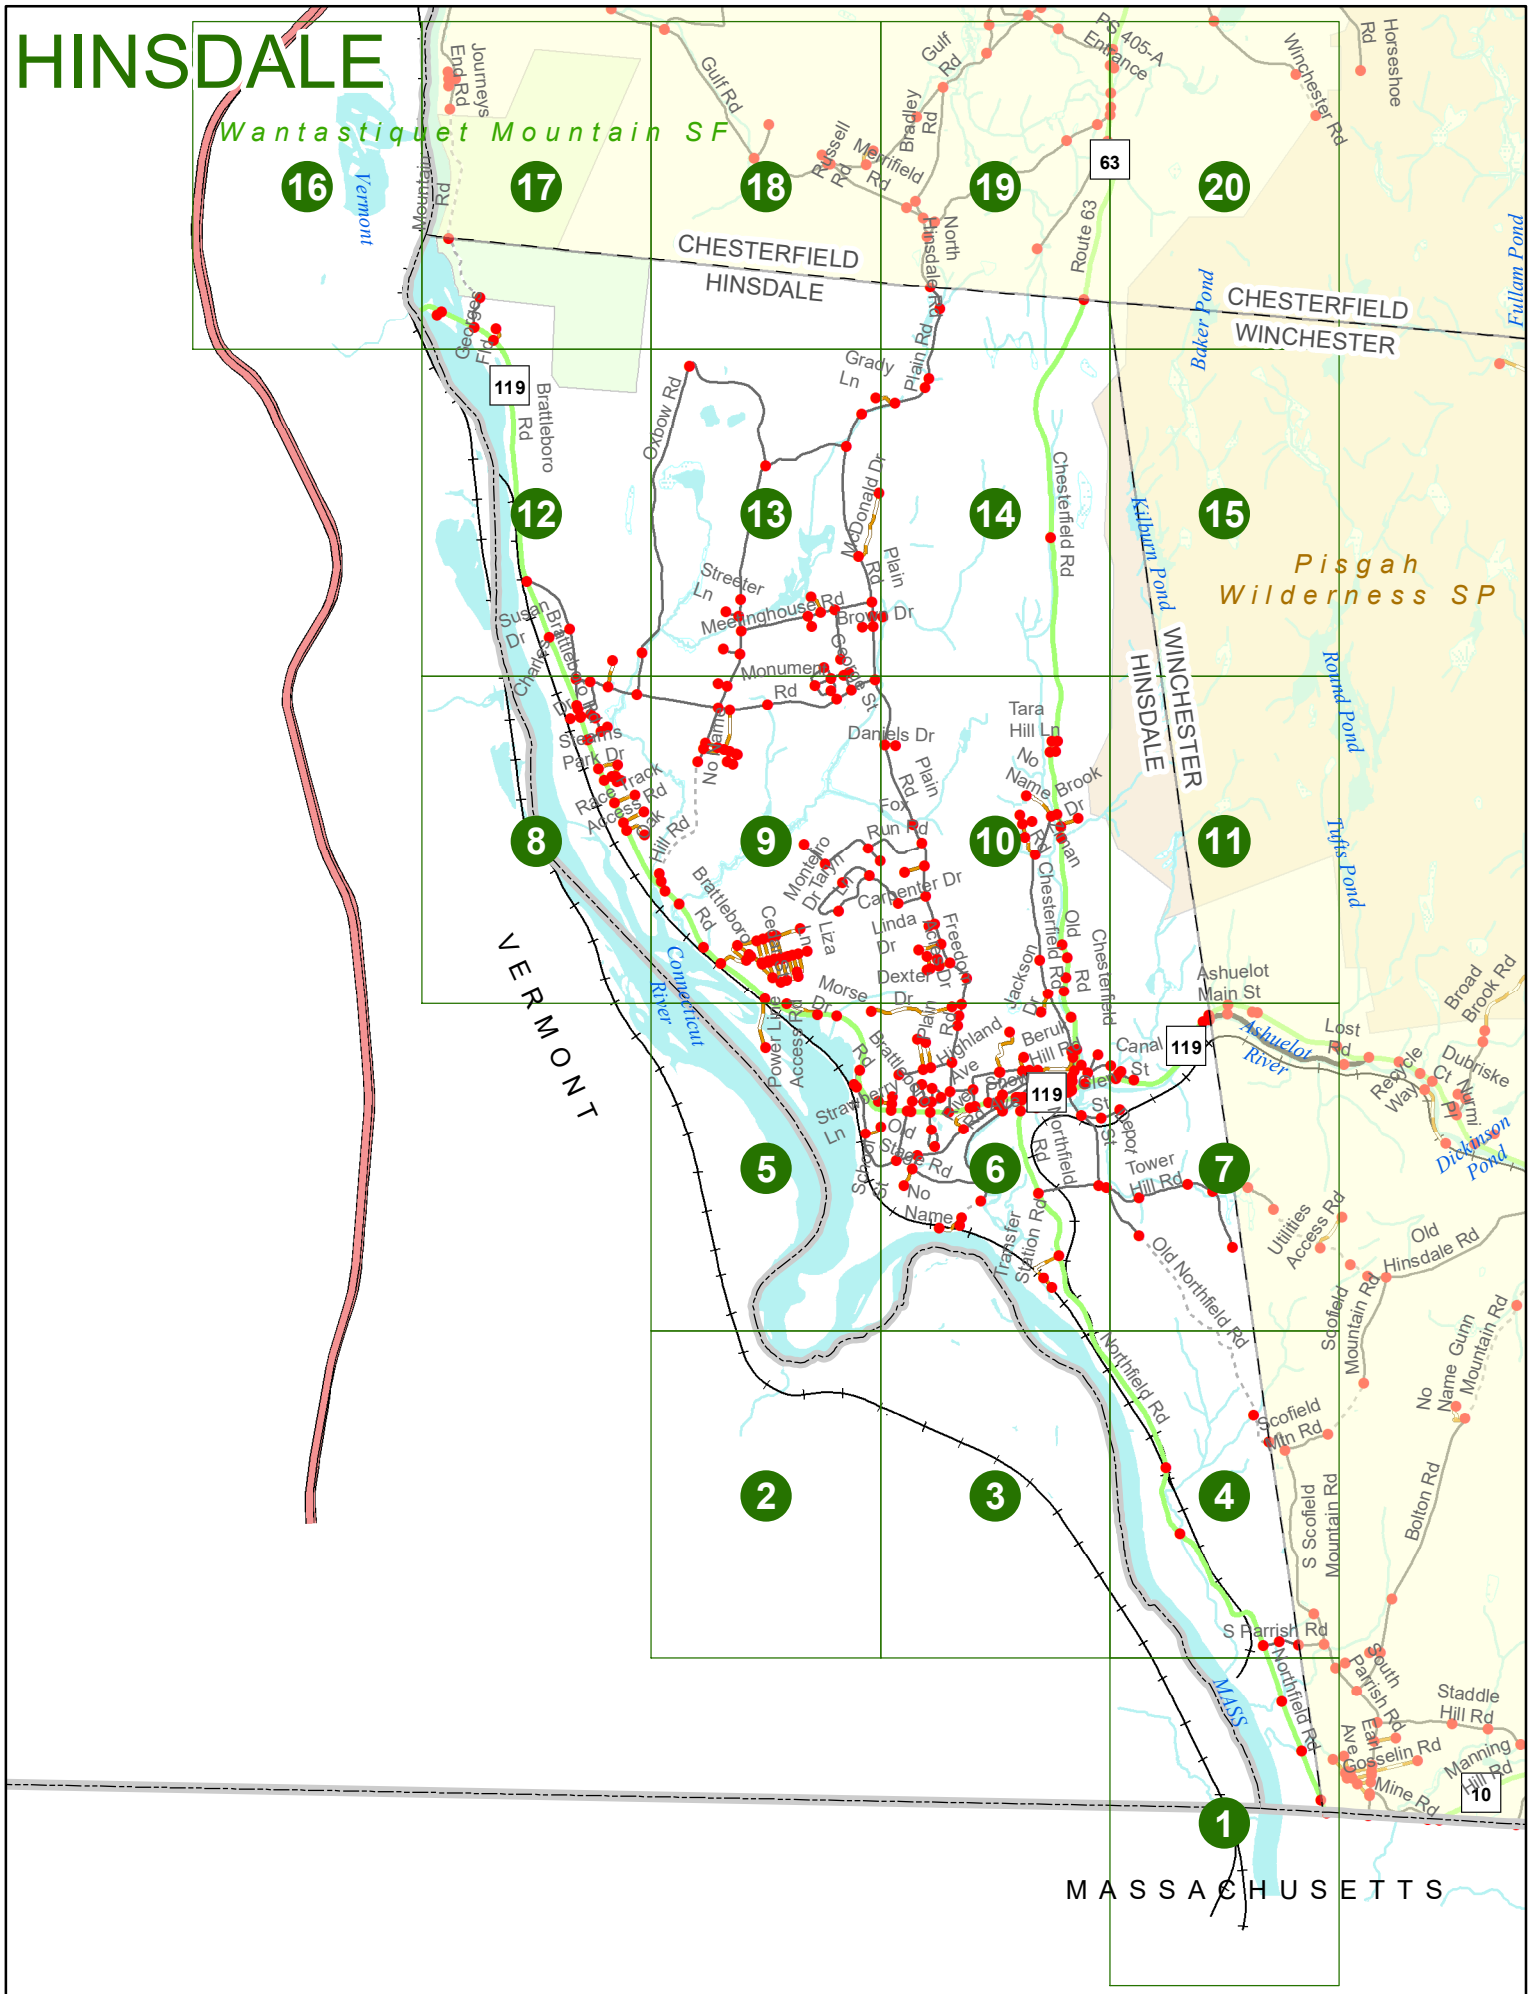

2022 Nodal Reference Bookmap

LEGEND

NHDOT will accept crash locations based on the State of NH Uniform Police Traffic Accident Report.

Crash occurred on:

Option 1 Street Address
 123 Main Street

Option 2 Route No and/or Distance from NESW Intesecting Road, Bridge,
 Street name Intersecting Street Town/County line
 Main Street 500 E Oak Street

Option 3 First Node Distance from First Node Second Node
 515 212 632

Option 4 Route No and/or Mile Marker on Interstate Only NESW Mile (Marker)
 Street name
 189S 700 feet S 36.8

Option 3 – Example

Street Name Loudon Road
First Node 803
Distance from First Node 318 Ft
Second Node 813

HINSDALE

Wantastiquet Mountain SF

HINSDALE

Match to Page 4

VERMONT

MASS

WINCHESTER
HINSDALE

63

MASSACHUSETTS

Match to Page 0

HINSDALE

Match to Page 5

Connecticut River

Match to Page 0

Match to Page 3

VERMONT
2