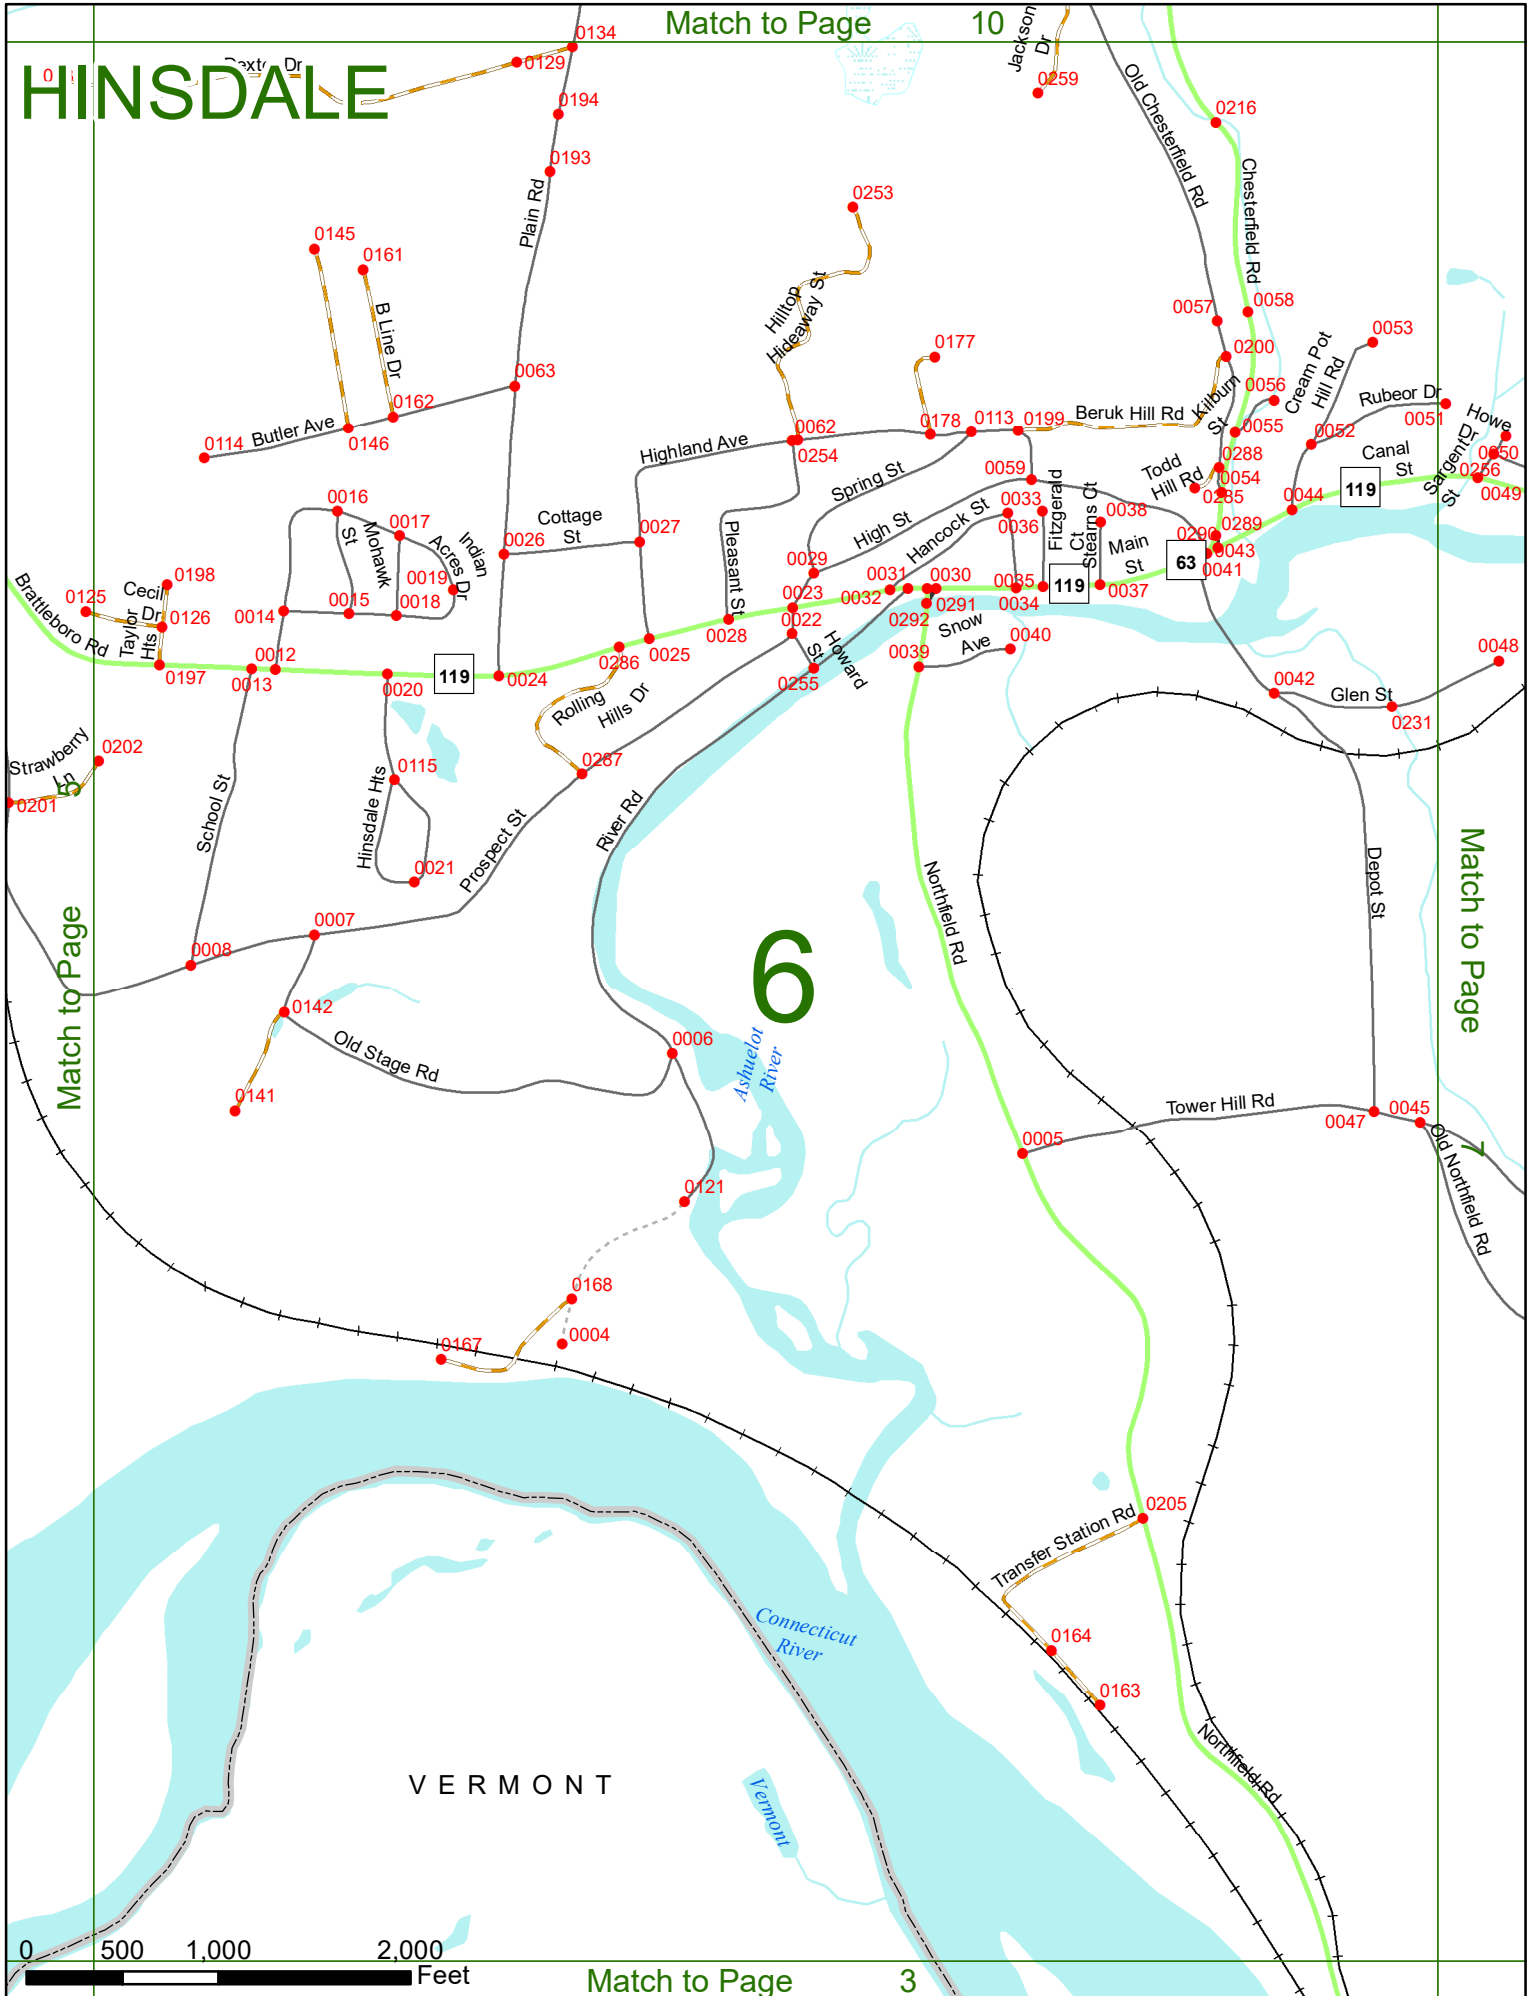

HINSDALE

Match to Page 10

10

Match to Page

3