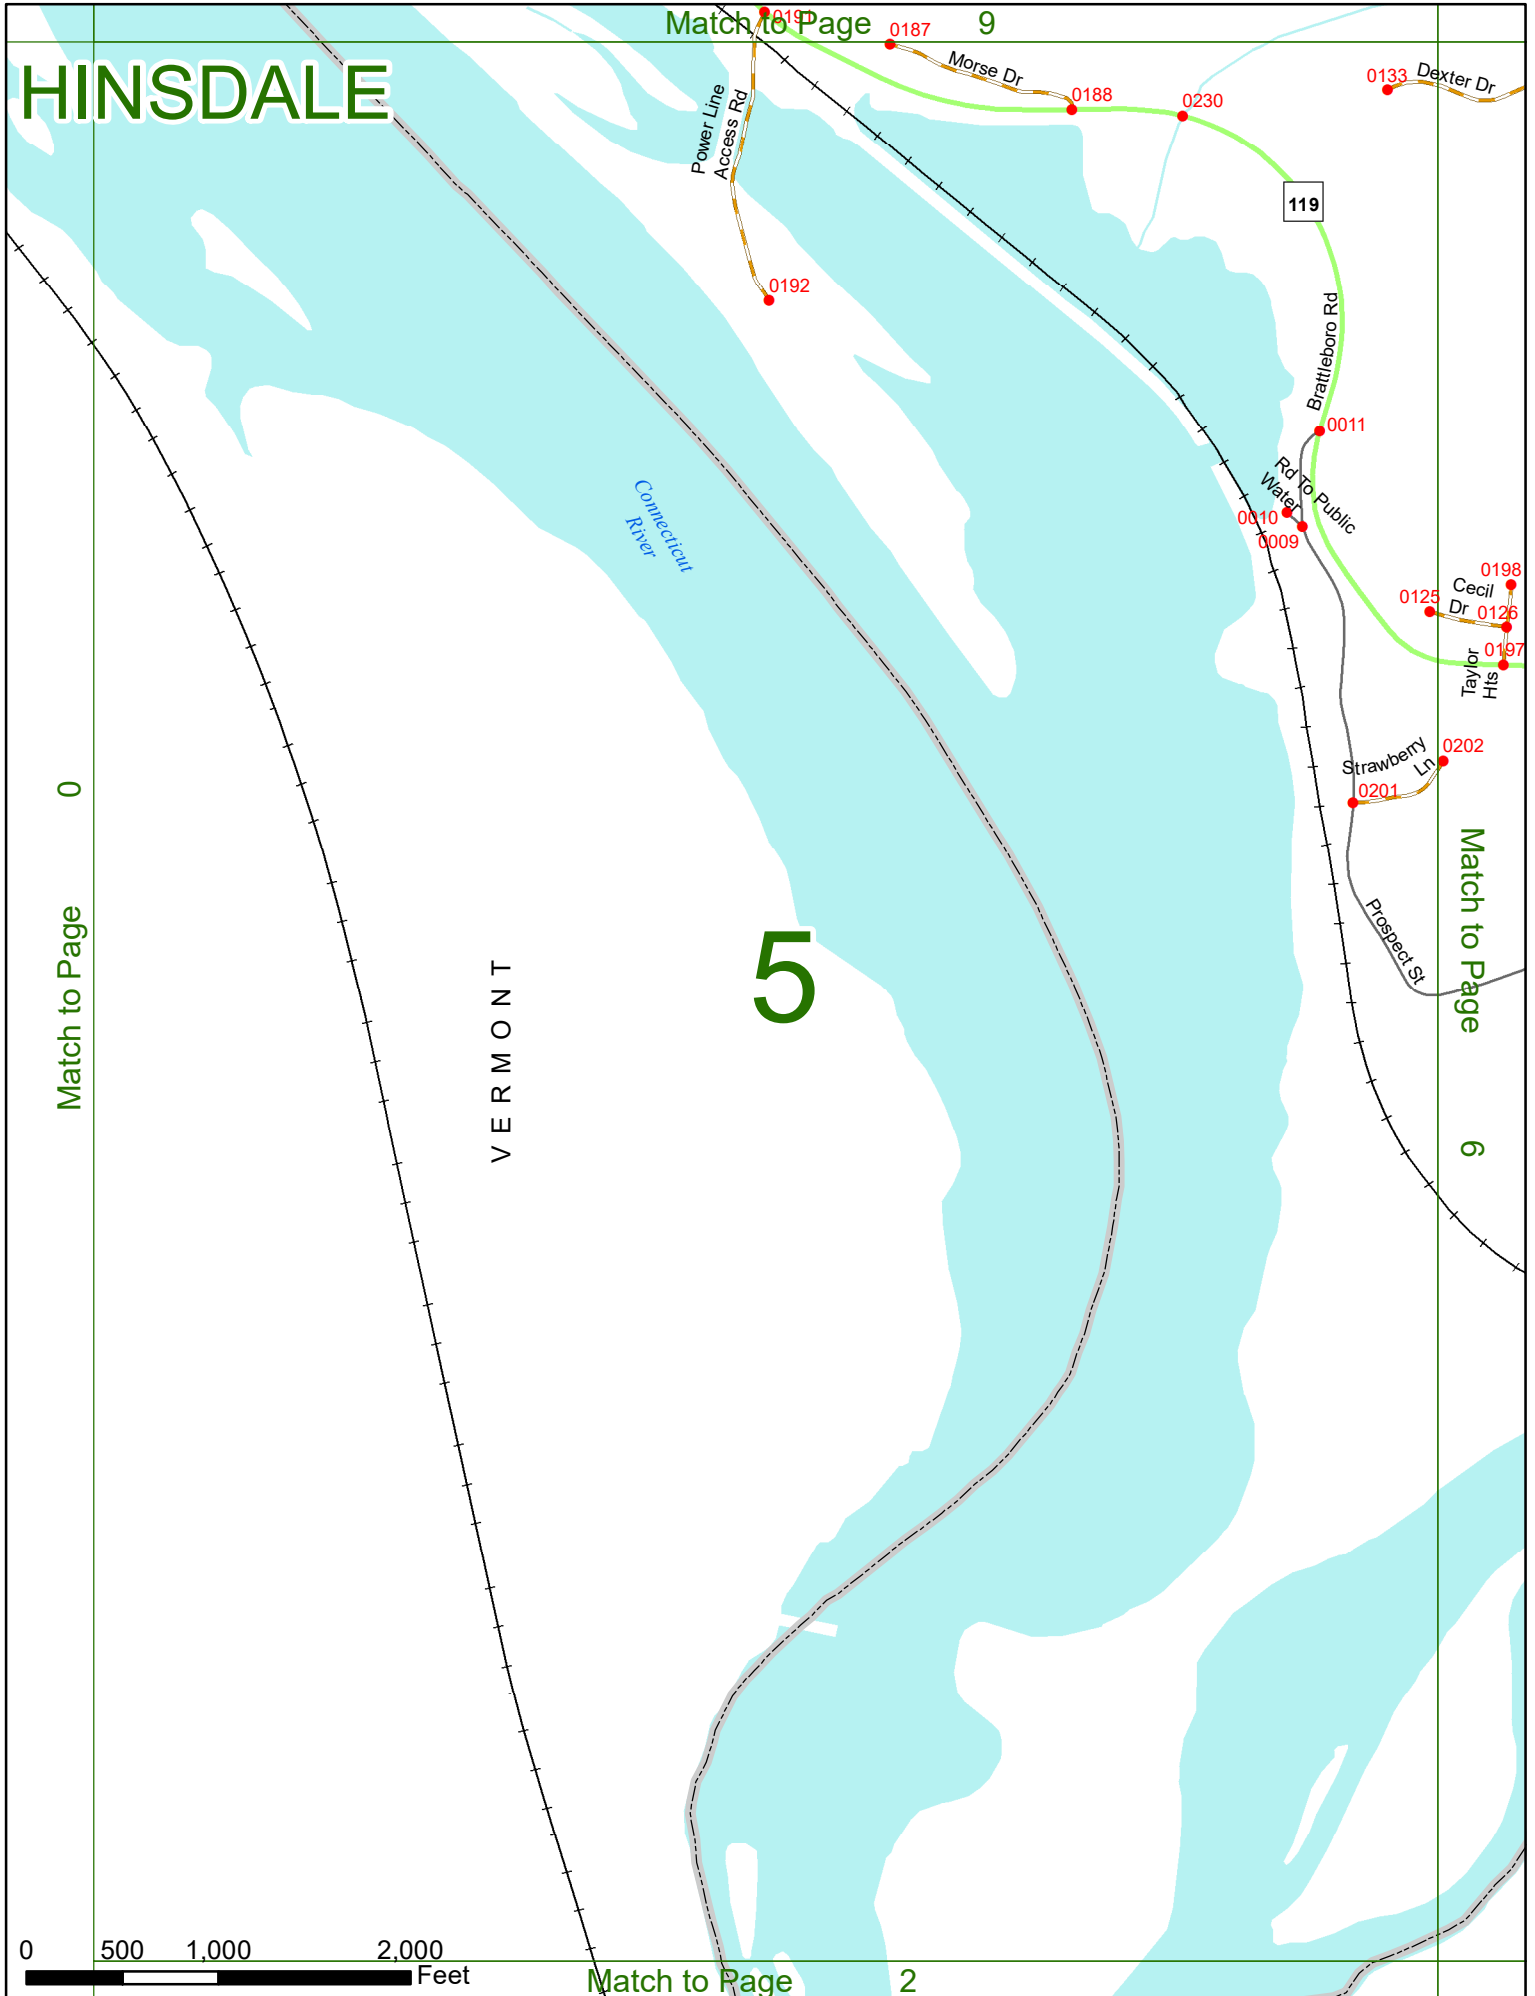

HINSDALE

Match to Page 9

Match to Page 0

VERMONT

5

Match to Page 6

Match to Page 2