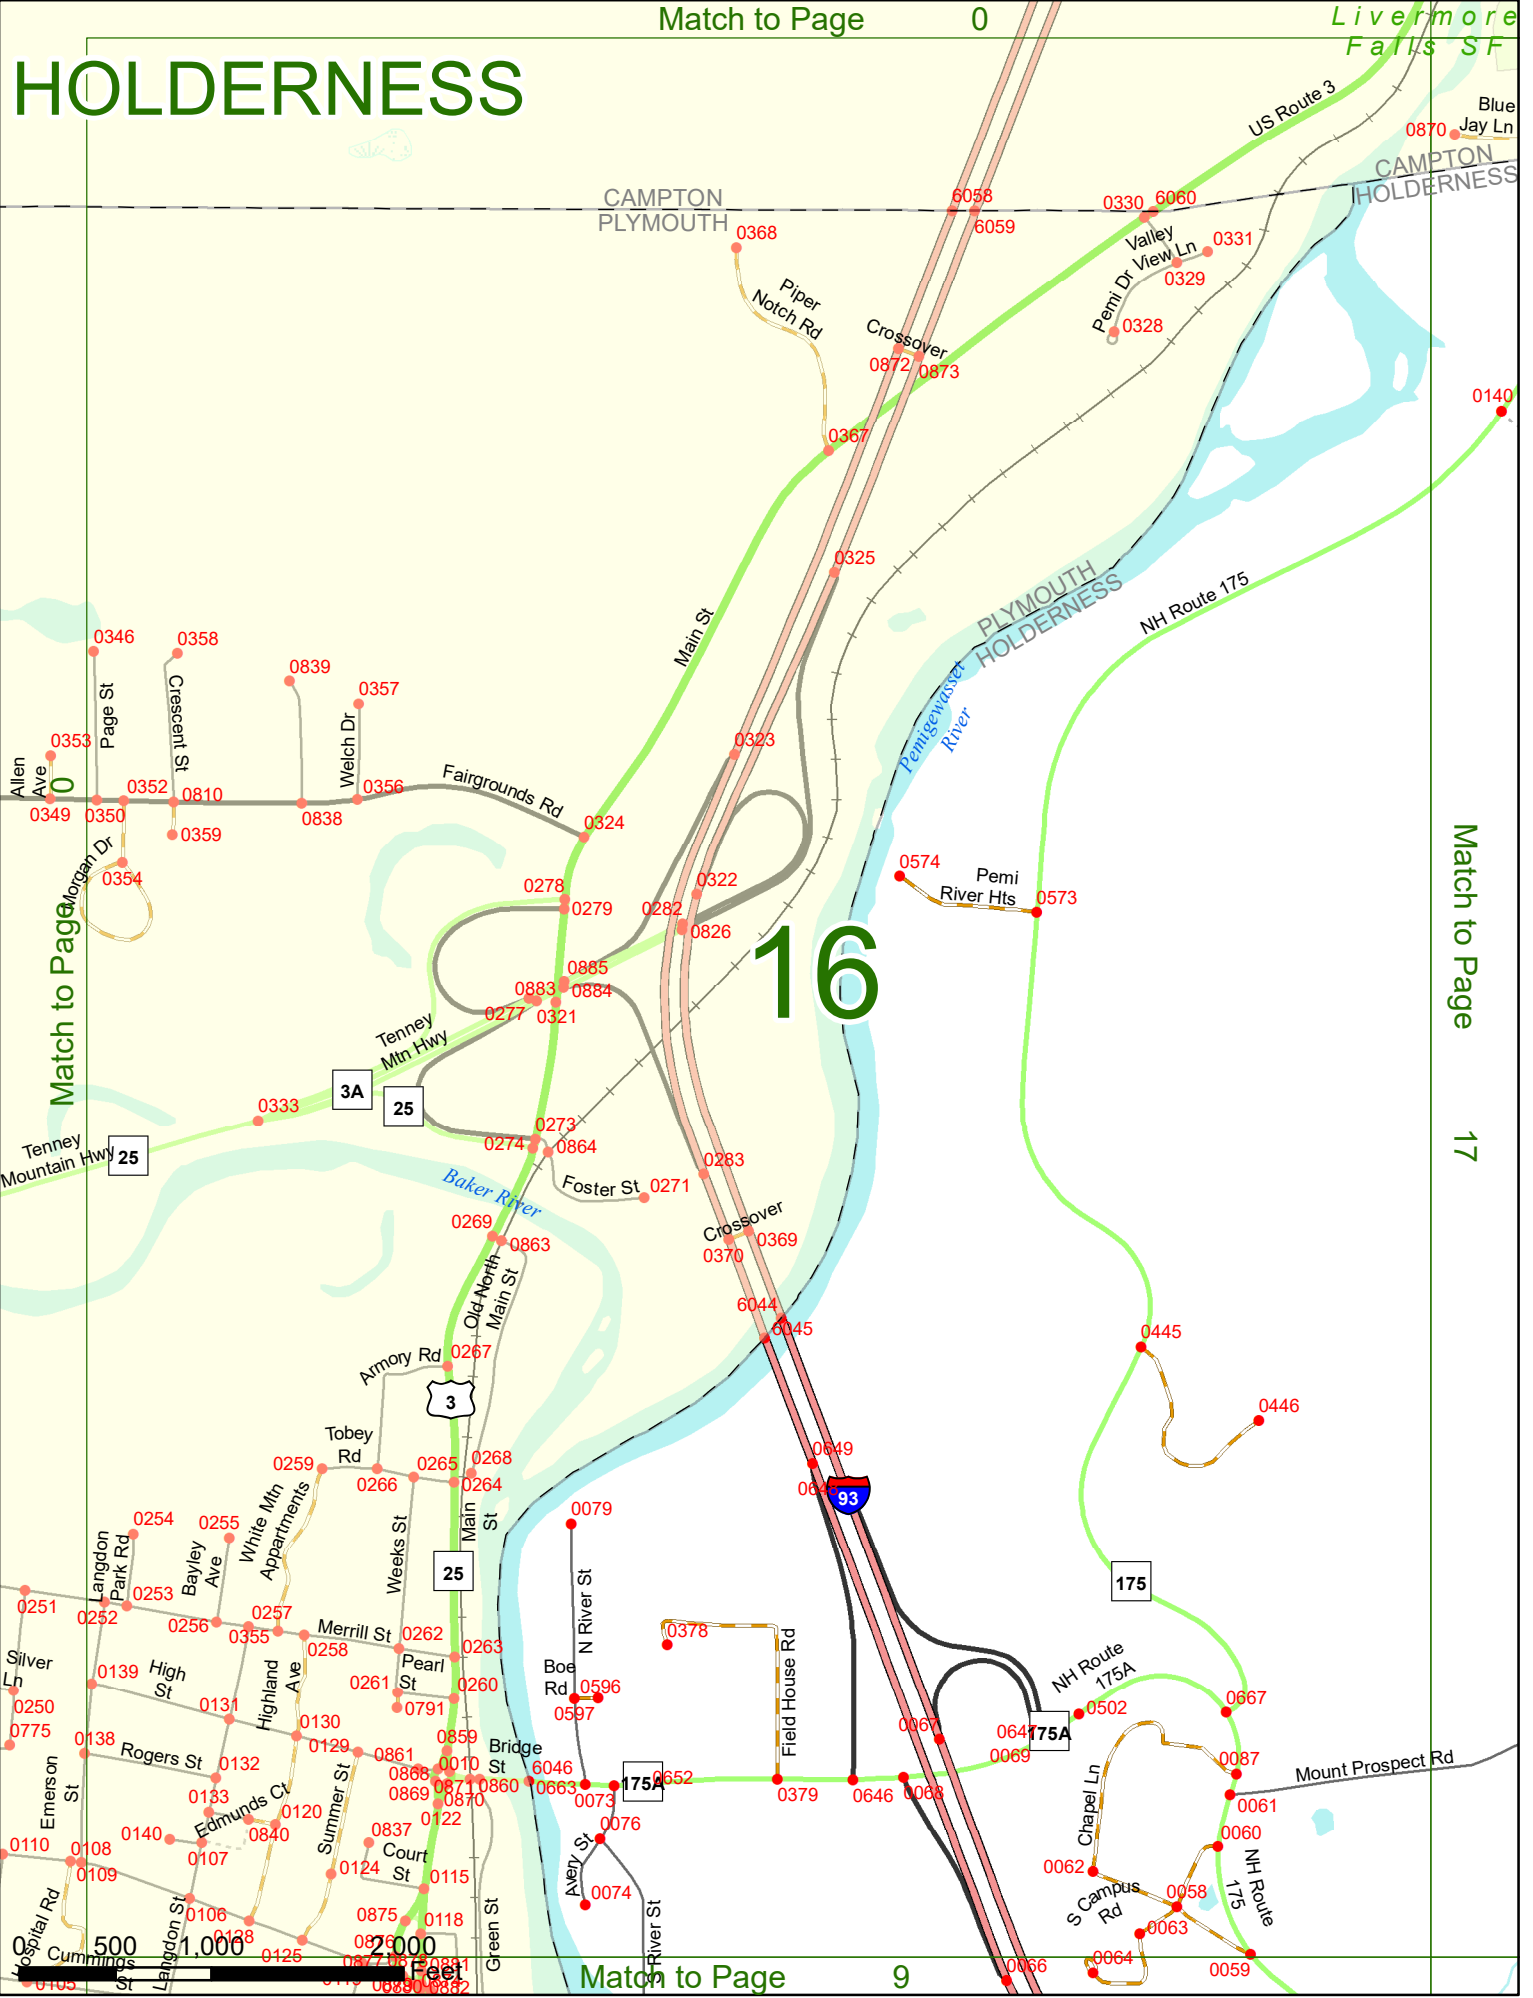

HOLDERNESS

Match to Page 0

Livermore Falls SF

Match to Page 10

Match to Page 17

16

Match to Page 9

500 1,000 2,000 Feet