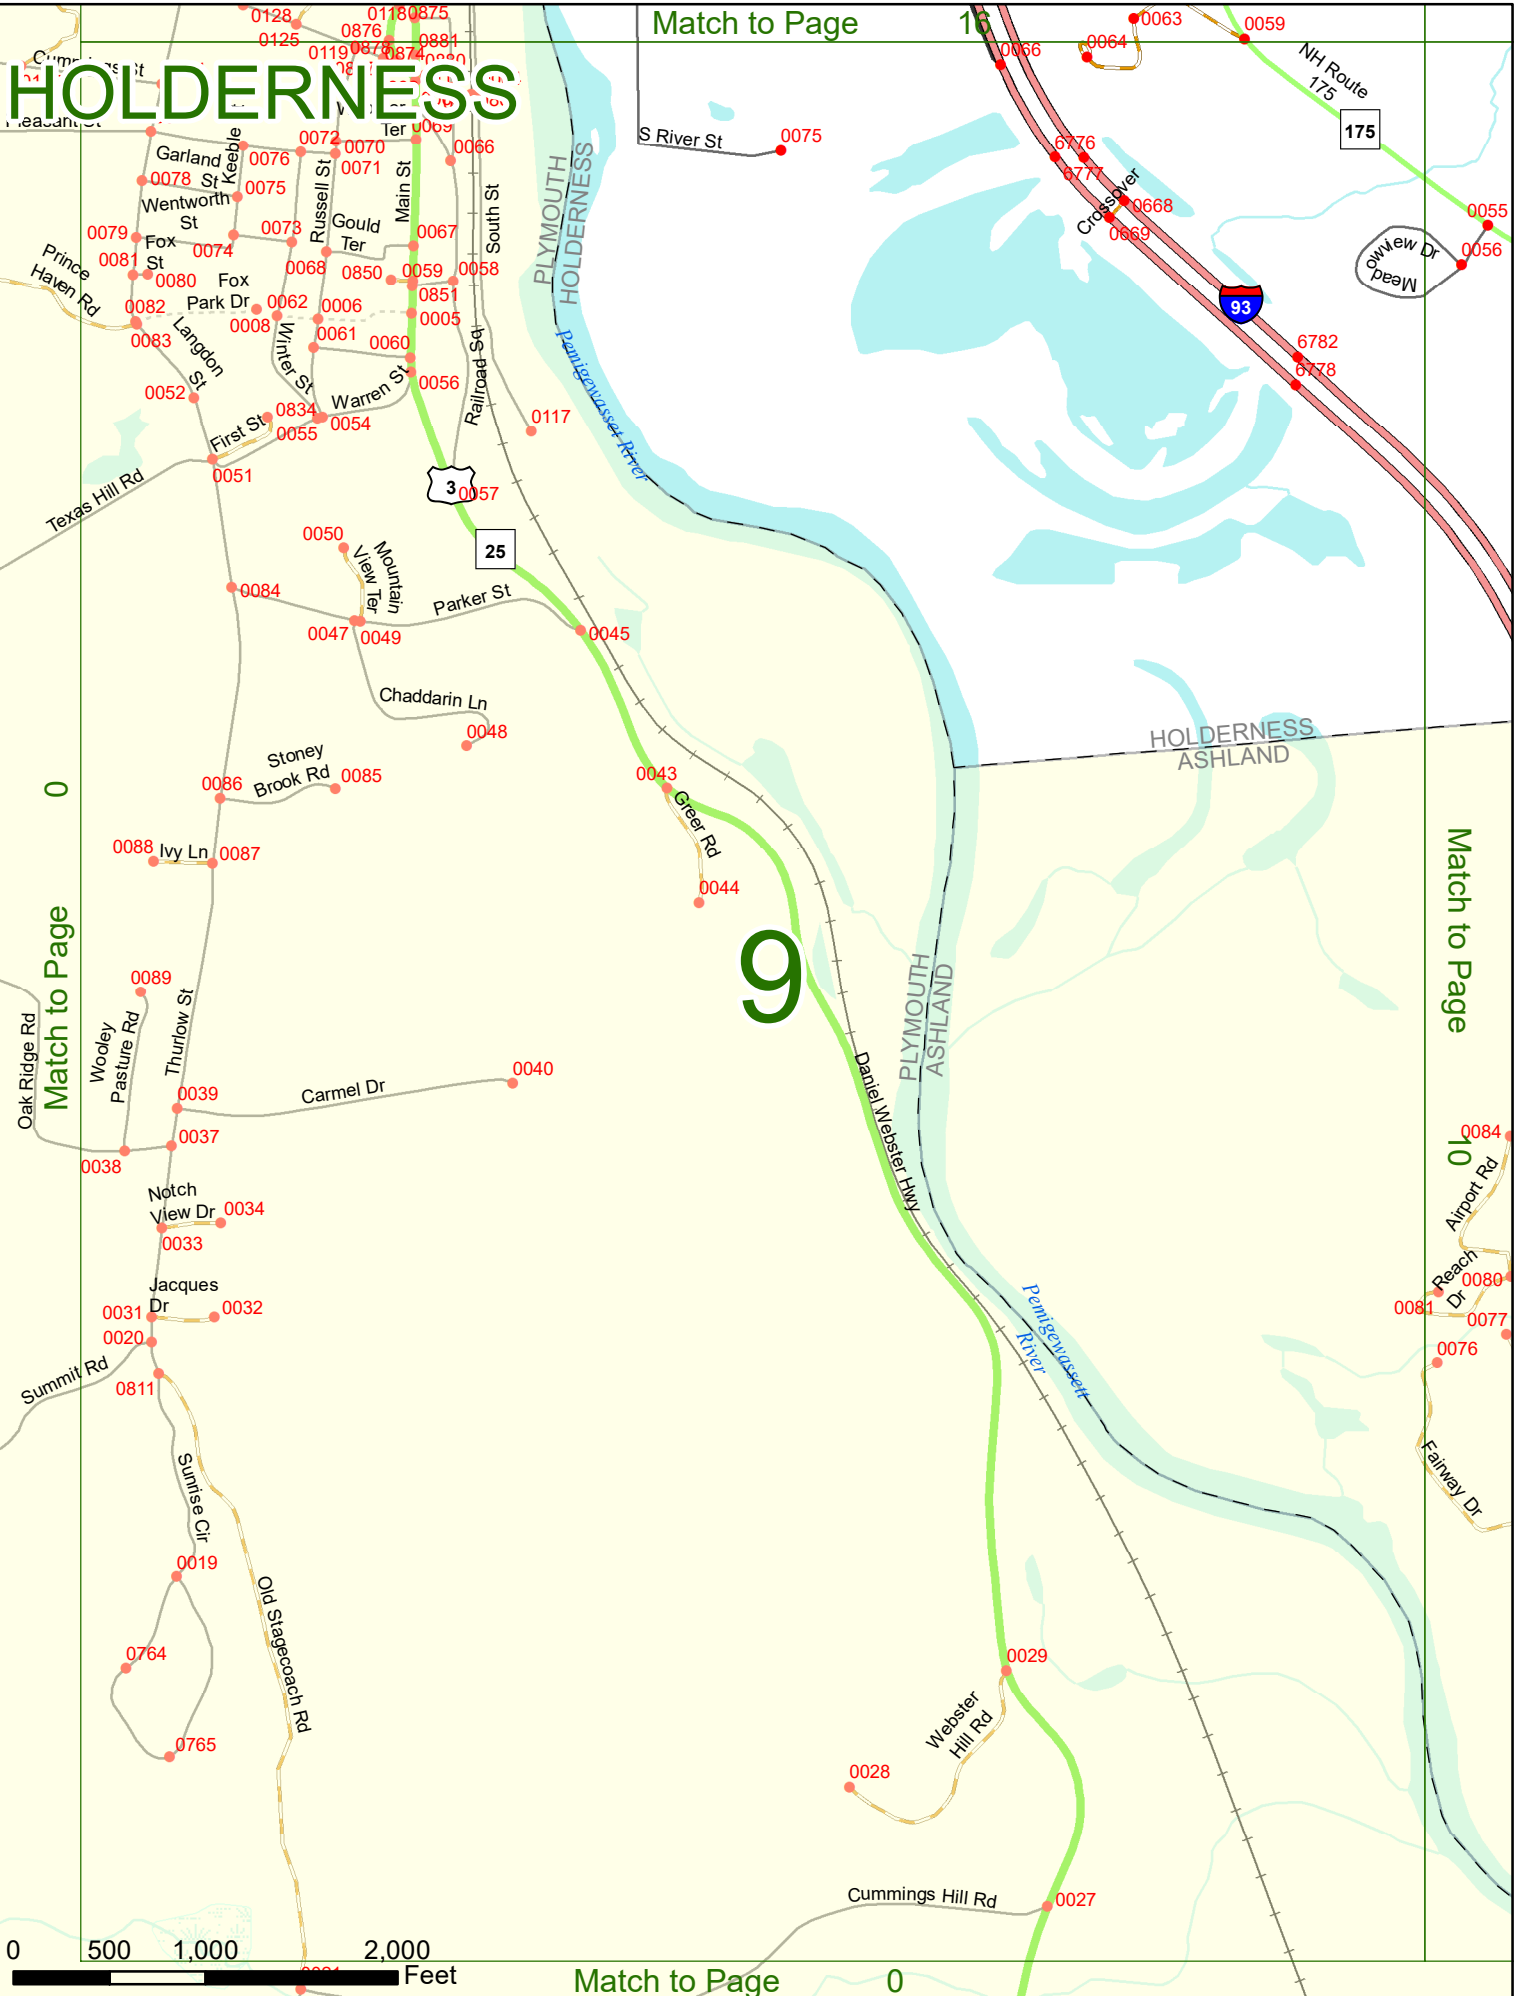

HOLDERNESS

Match to Page 16

Match to Page 0

Match to Page 10

Match to Page 0