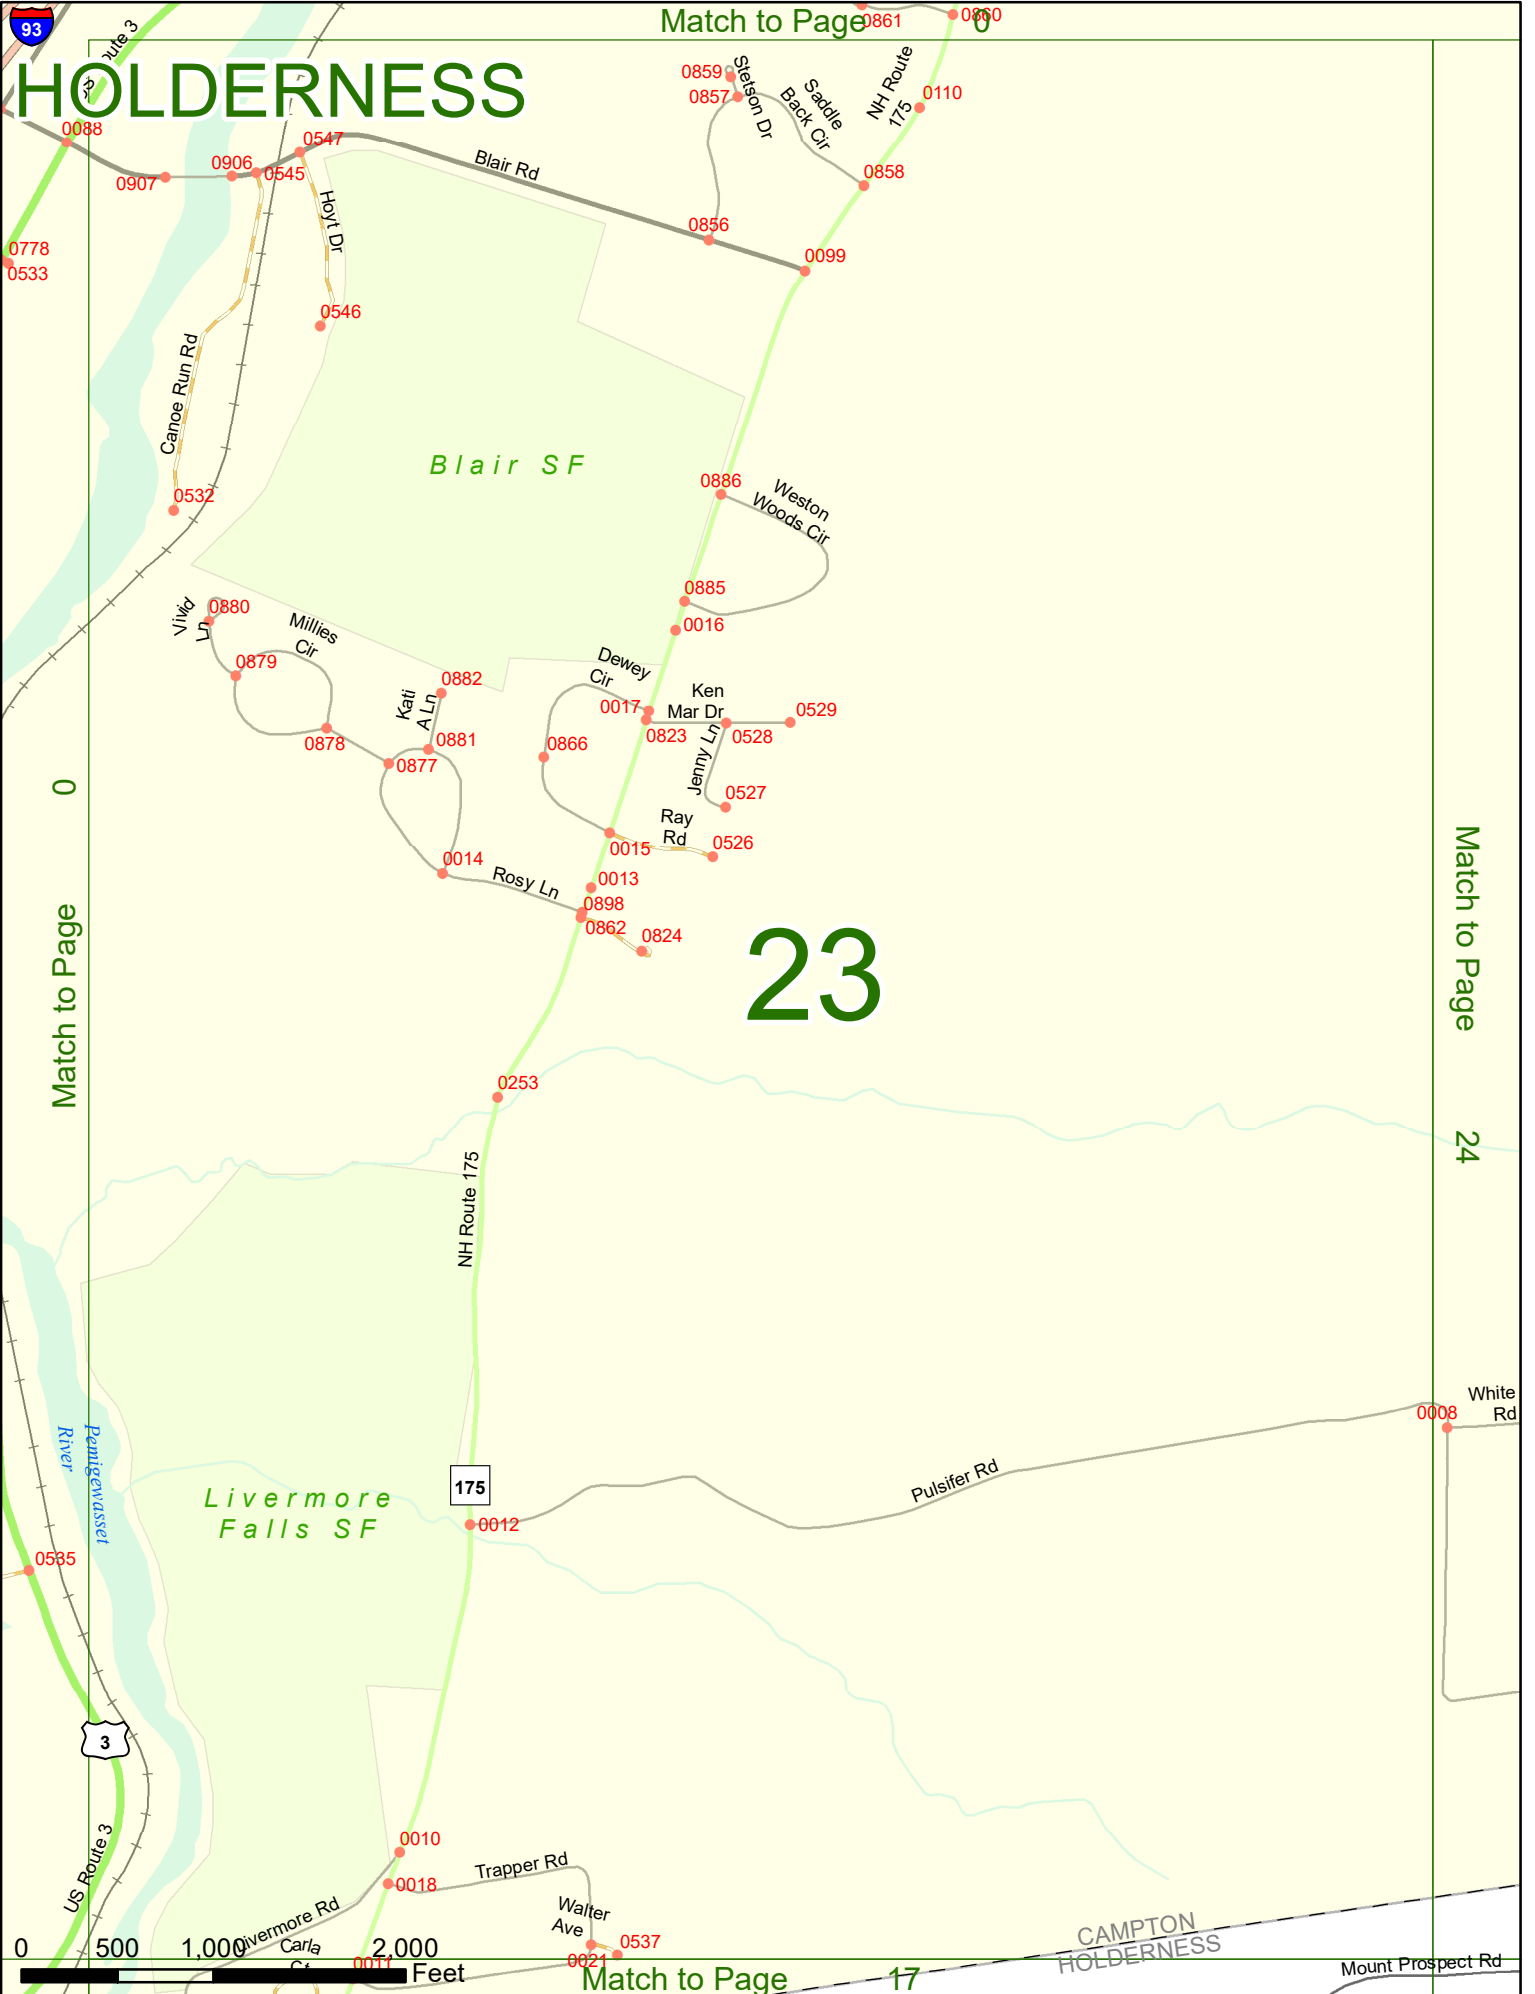

HOLDERNESS

Match to Page 0

Match to Page 0

Match to Page 24

23

0 500 1,000 2,000 Feet

Match to Page 17

CAMPTON
HOLDERNESS

Mount Prospect Rd