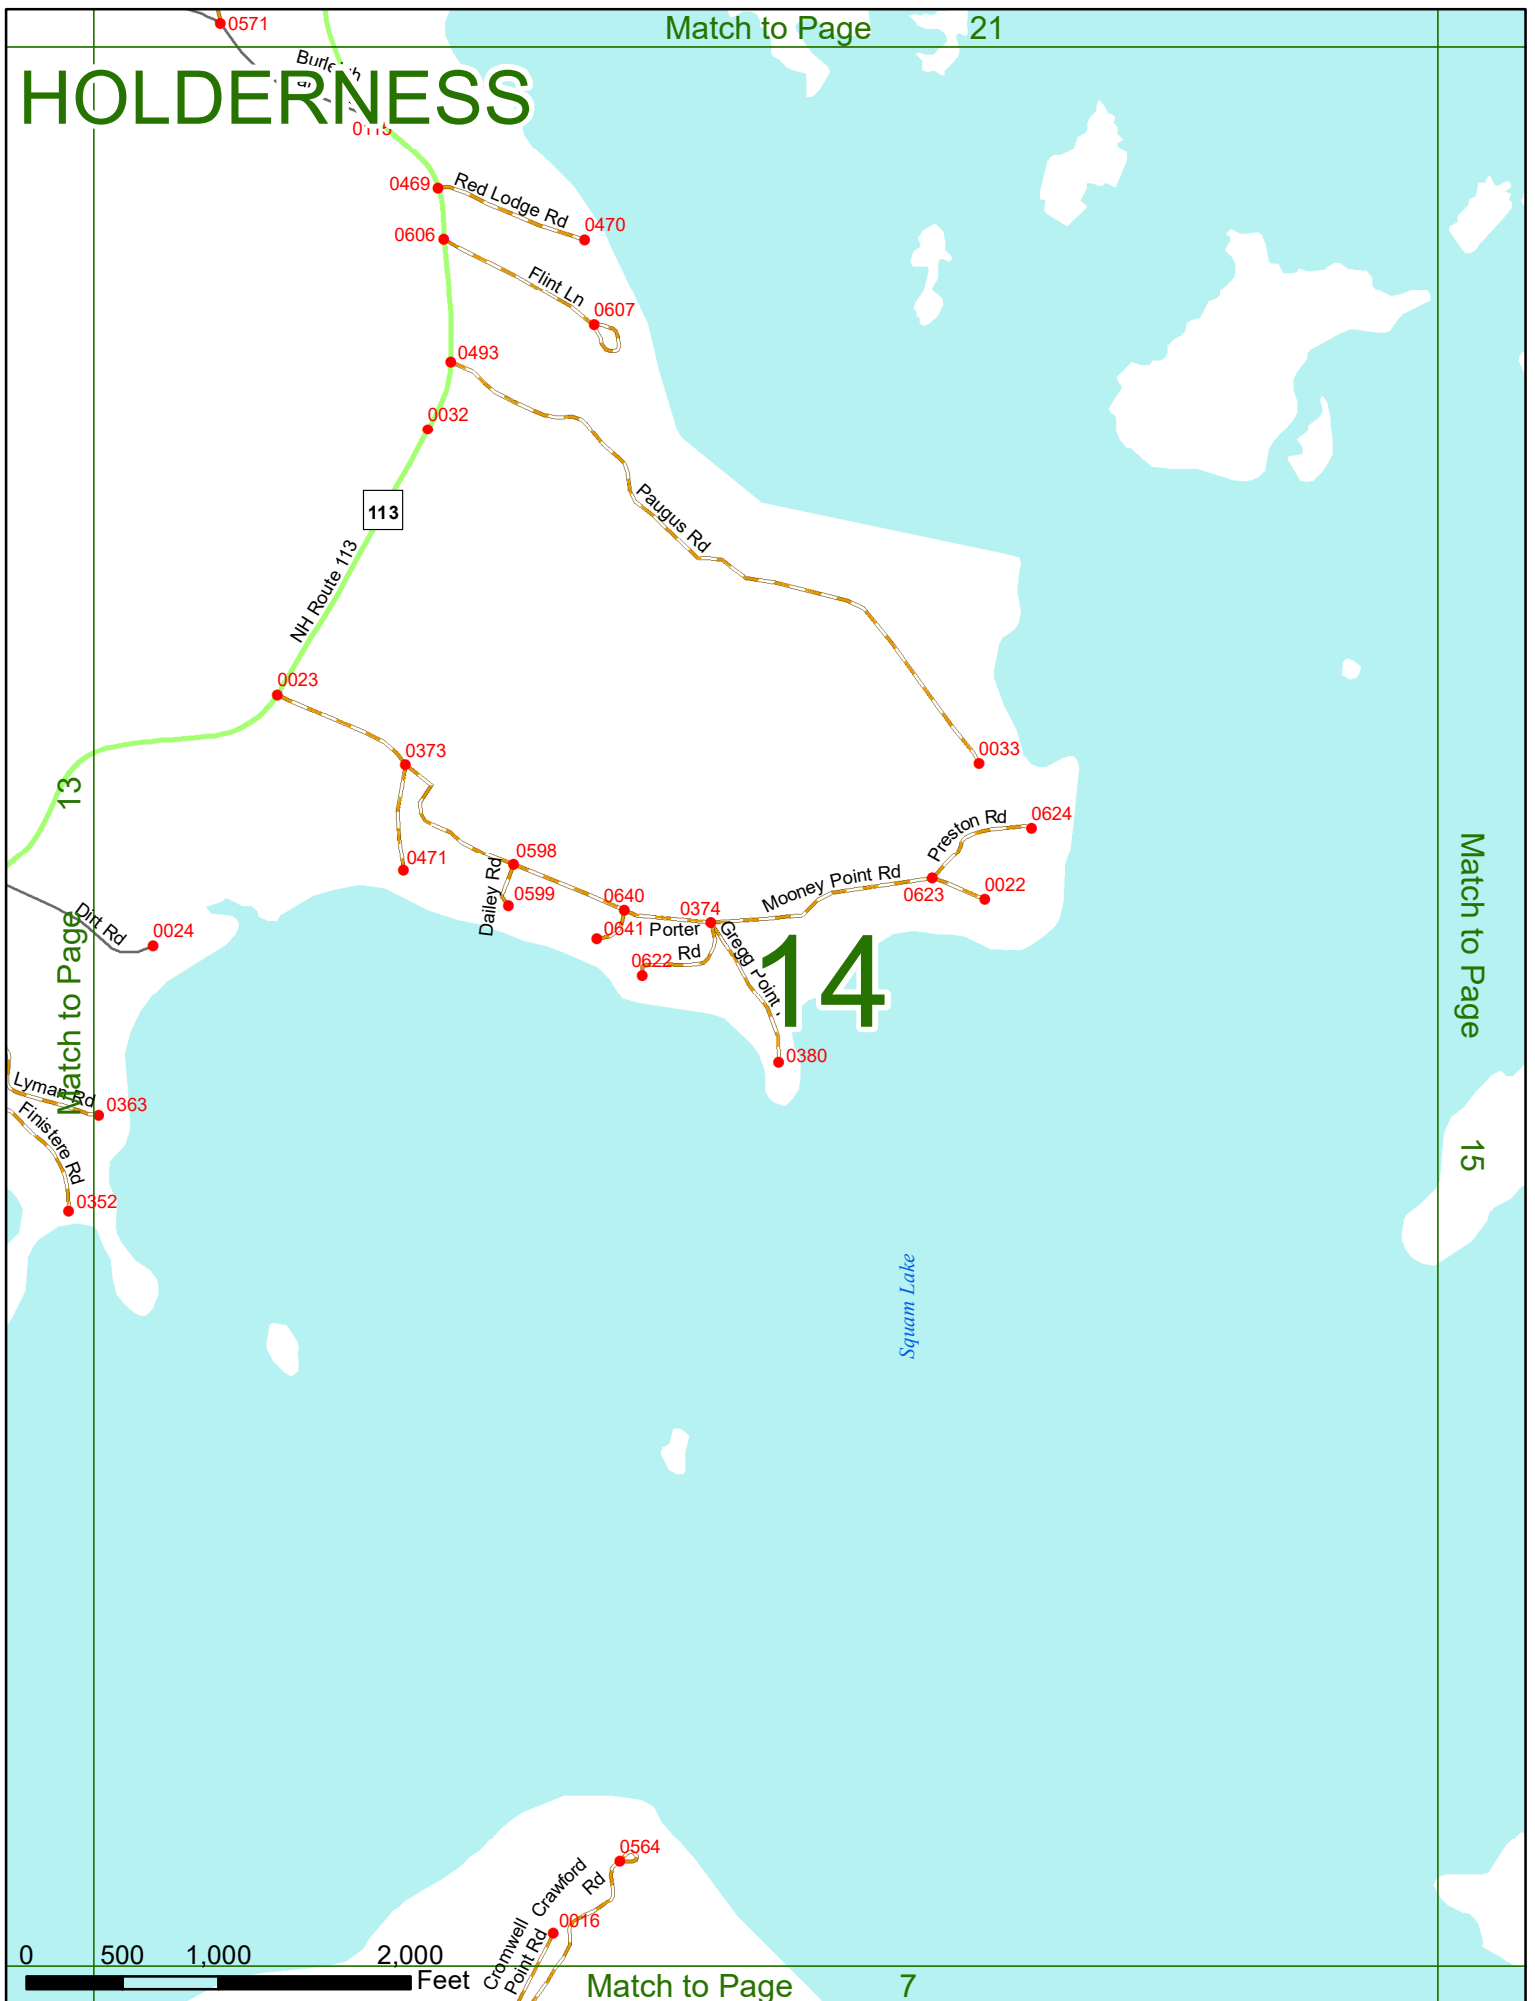

HOLDERNESS