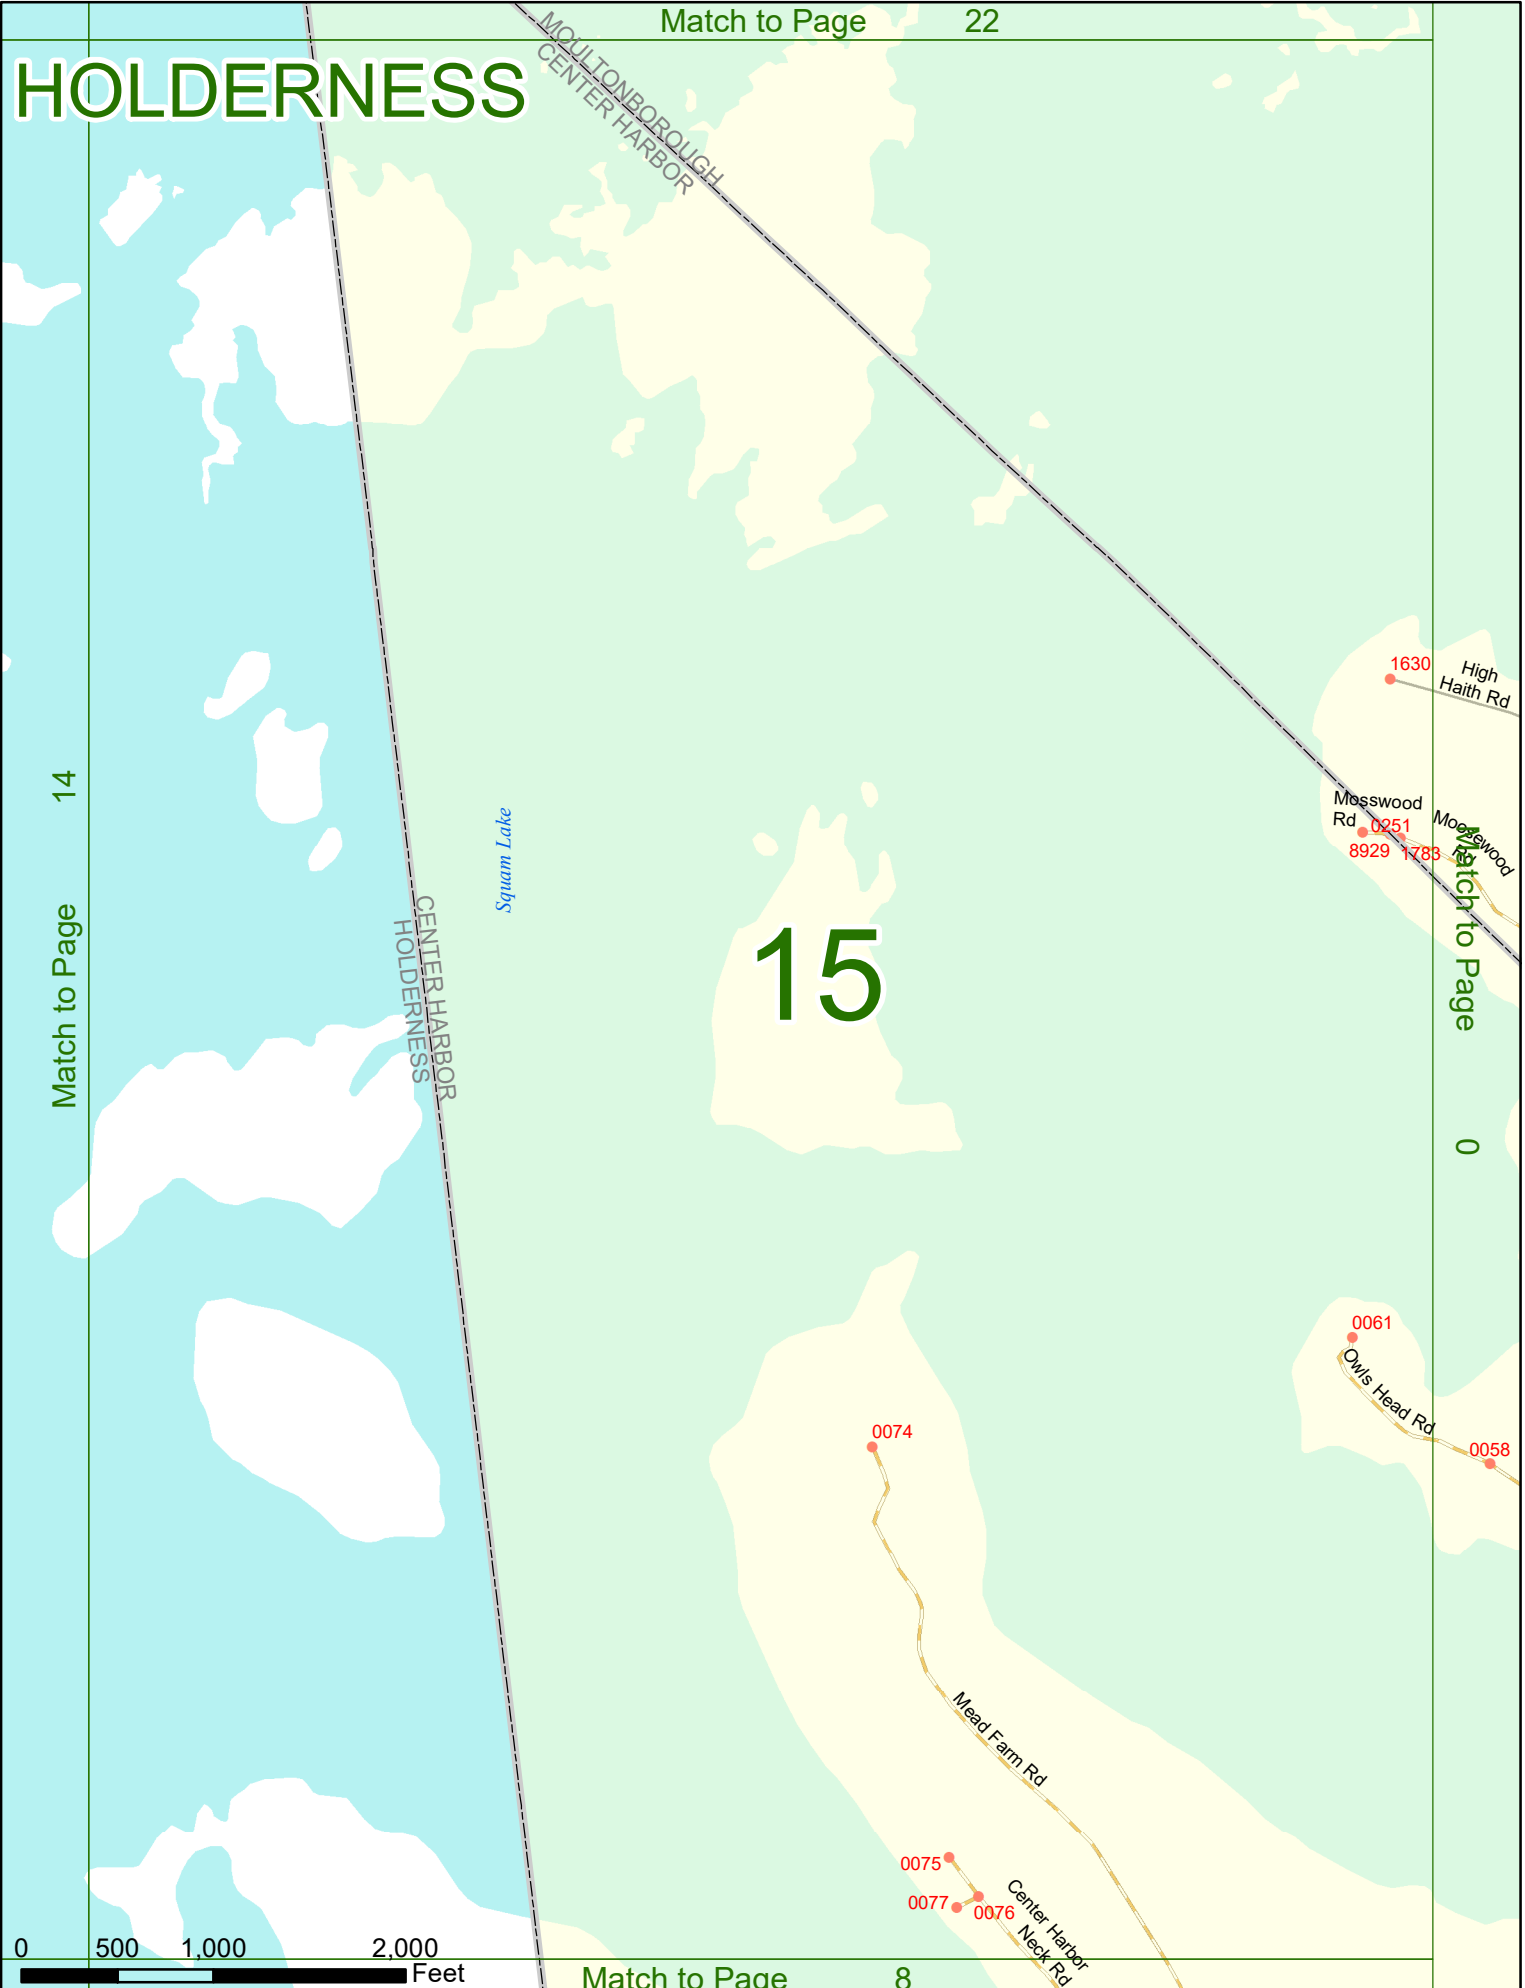

HOLDERNESS

MOULTONBOROUGH
CENTER HARBOR

14

Match to Page

Squam Lake

CENTER HARBOR
HOLDERNESS

15

Match to Page

0

1630 High Haith Rd

Mosswood Rd 0251
8929 1783

Moosewood

0061

Owls Head Rd

0058

0074

Mead Farm Rd

0075

0077

Center Harbor
Neck Rd

0076

0 500 1,000 2,000 Feet

Match to Page

8