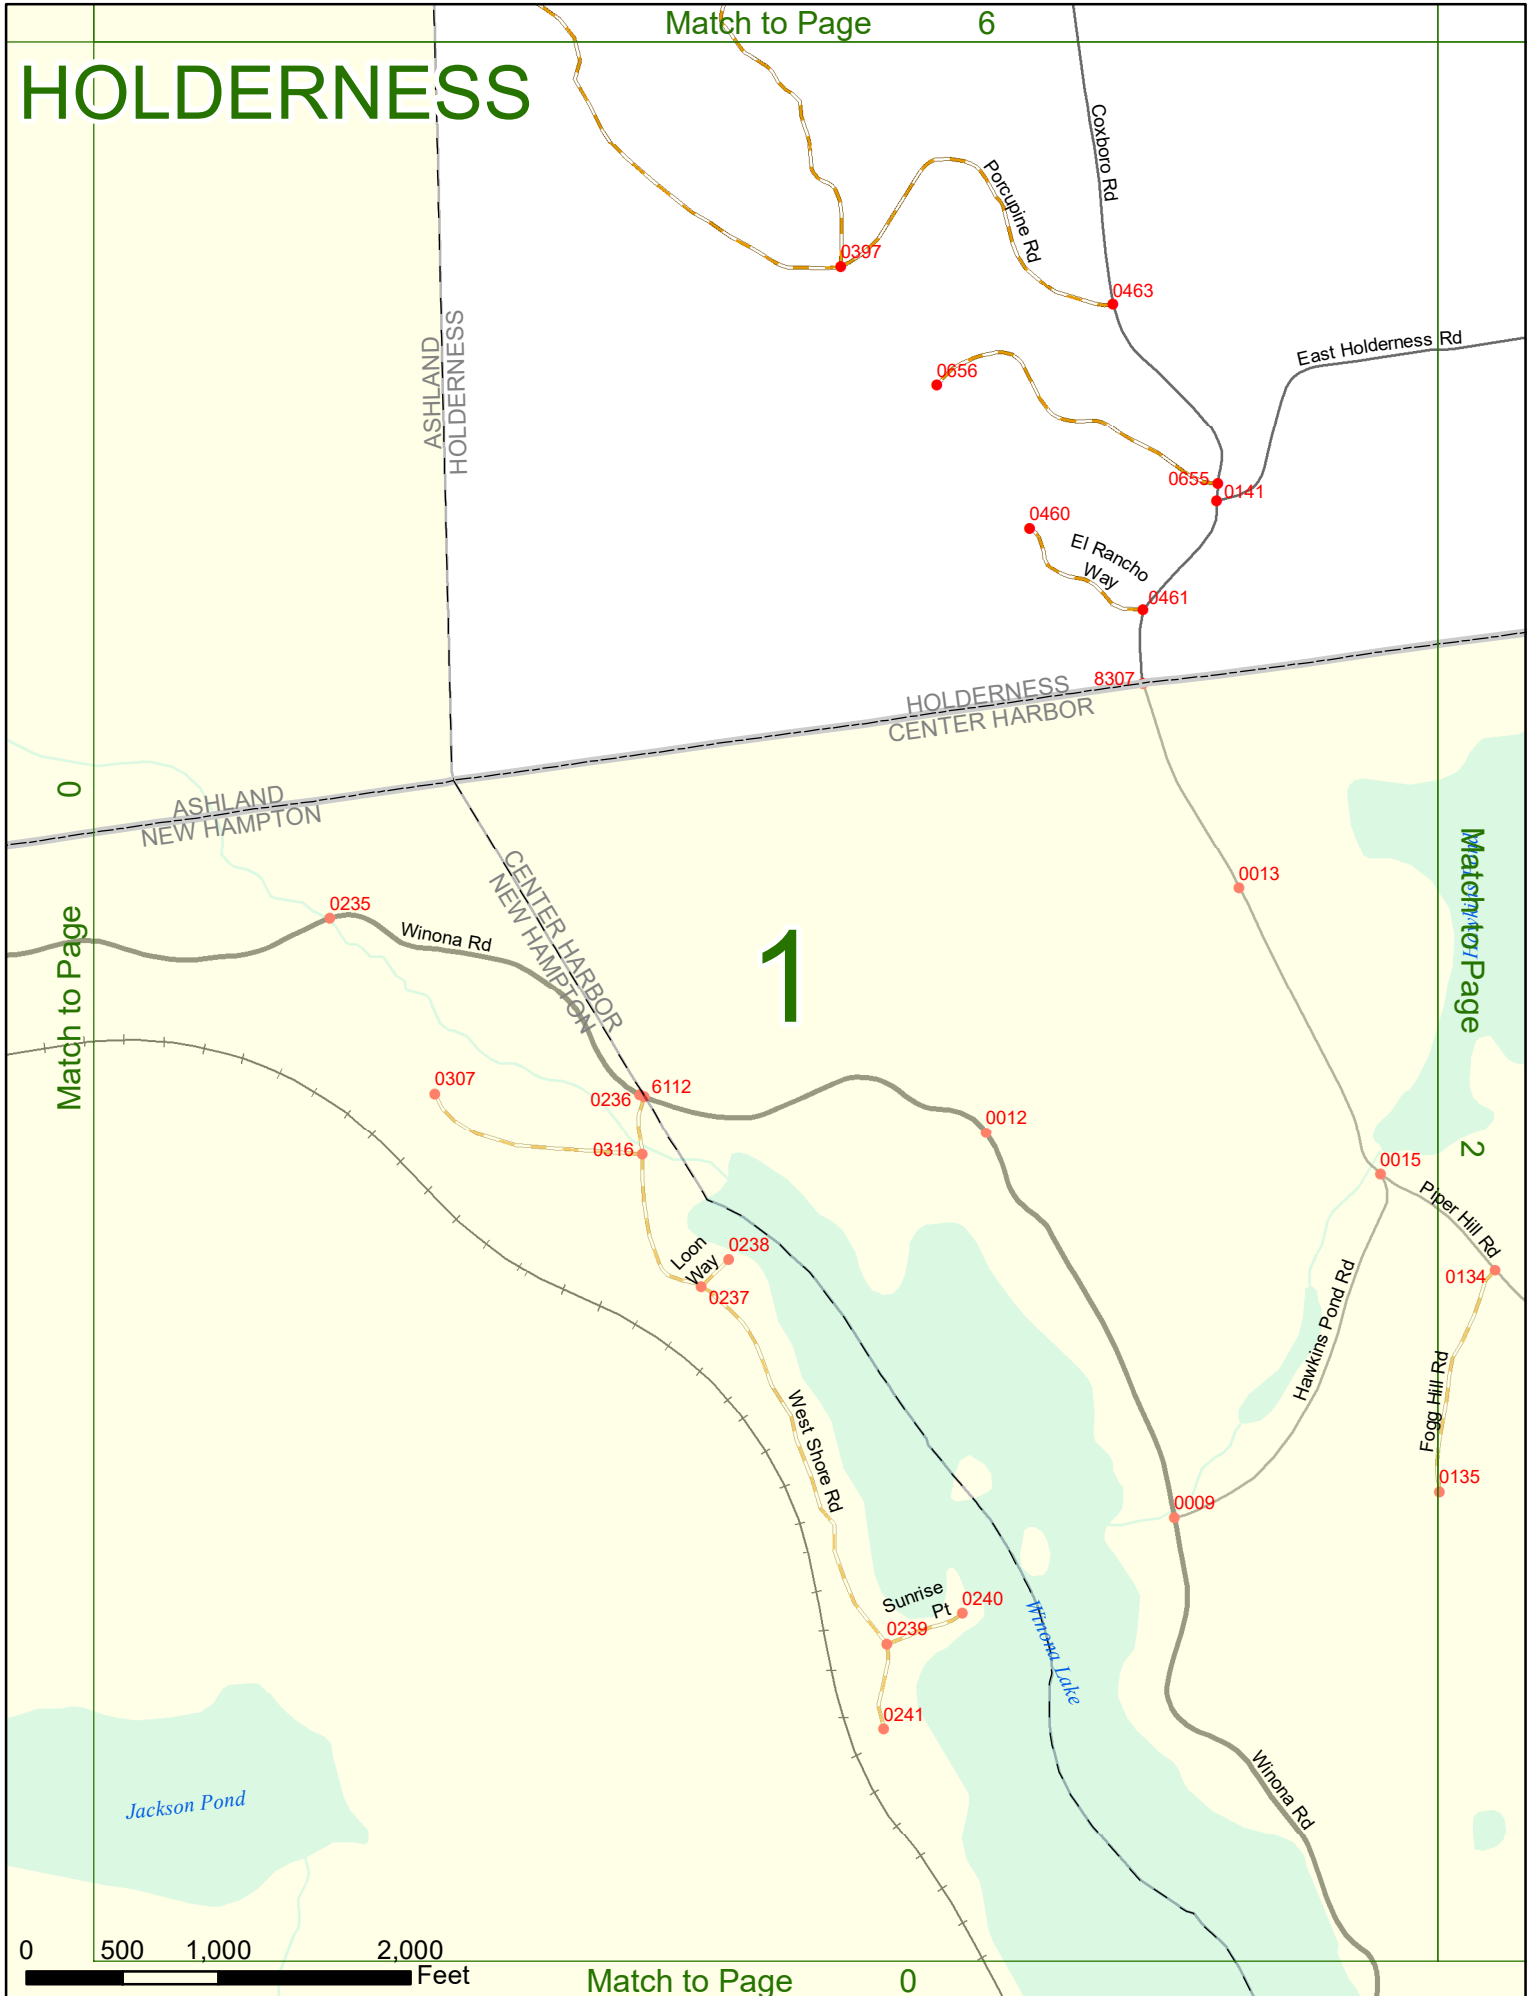

HOLDERNESS

Match to Page 6

Match to Page 0

Match to Page 2

Match to Page 0

1