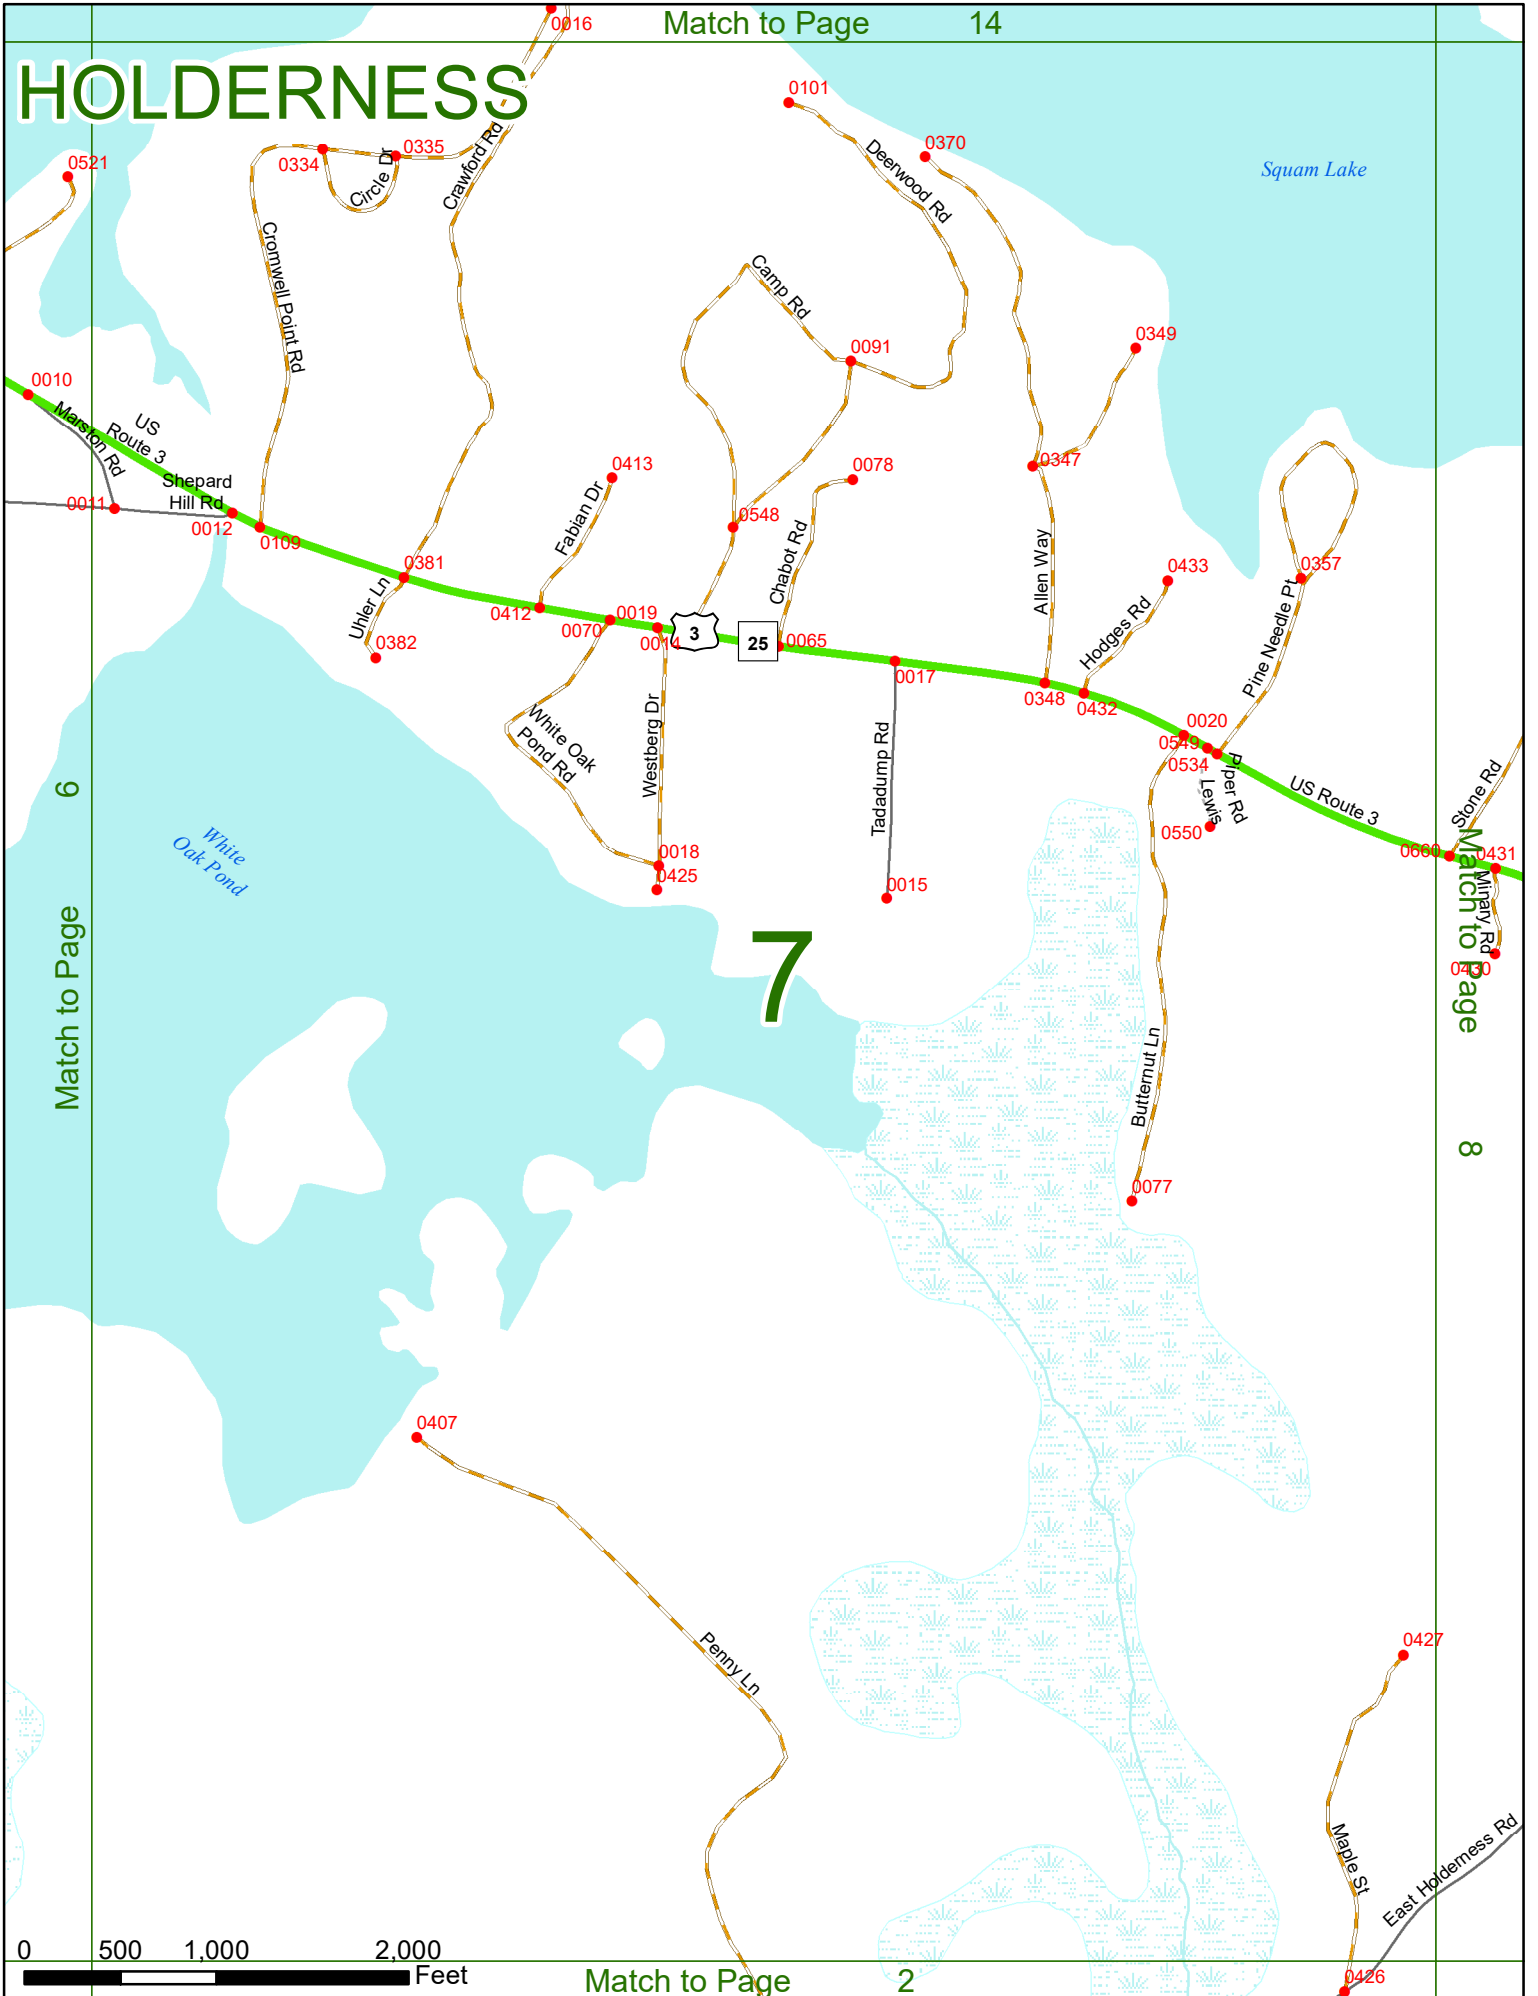

HOLDERNESS

Match to Page 6

7

Match to Page 8

8

0 500 1,000 2,000 Feet

Match to Page

2