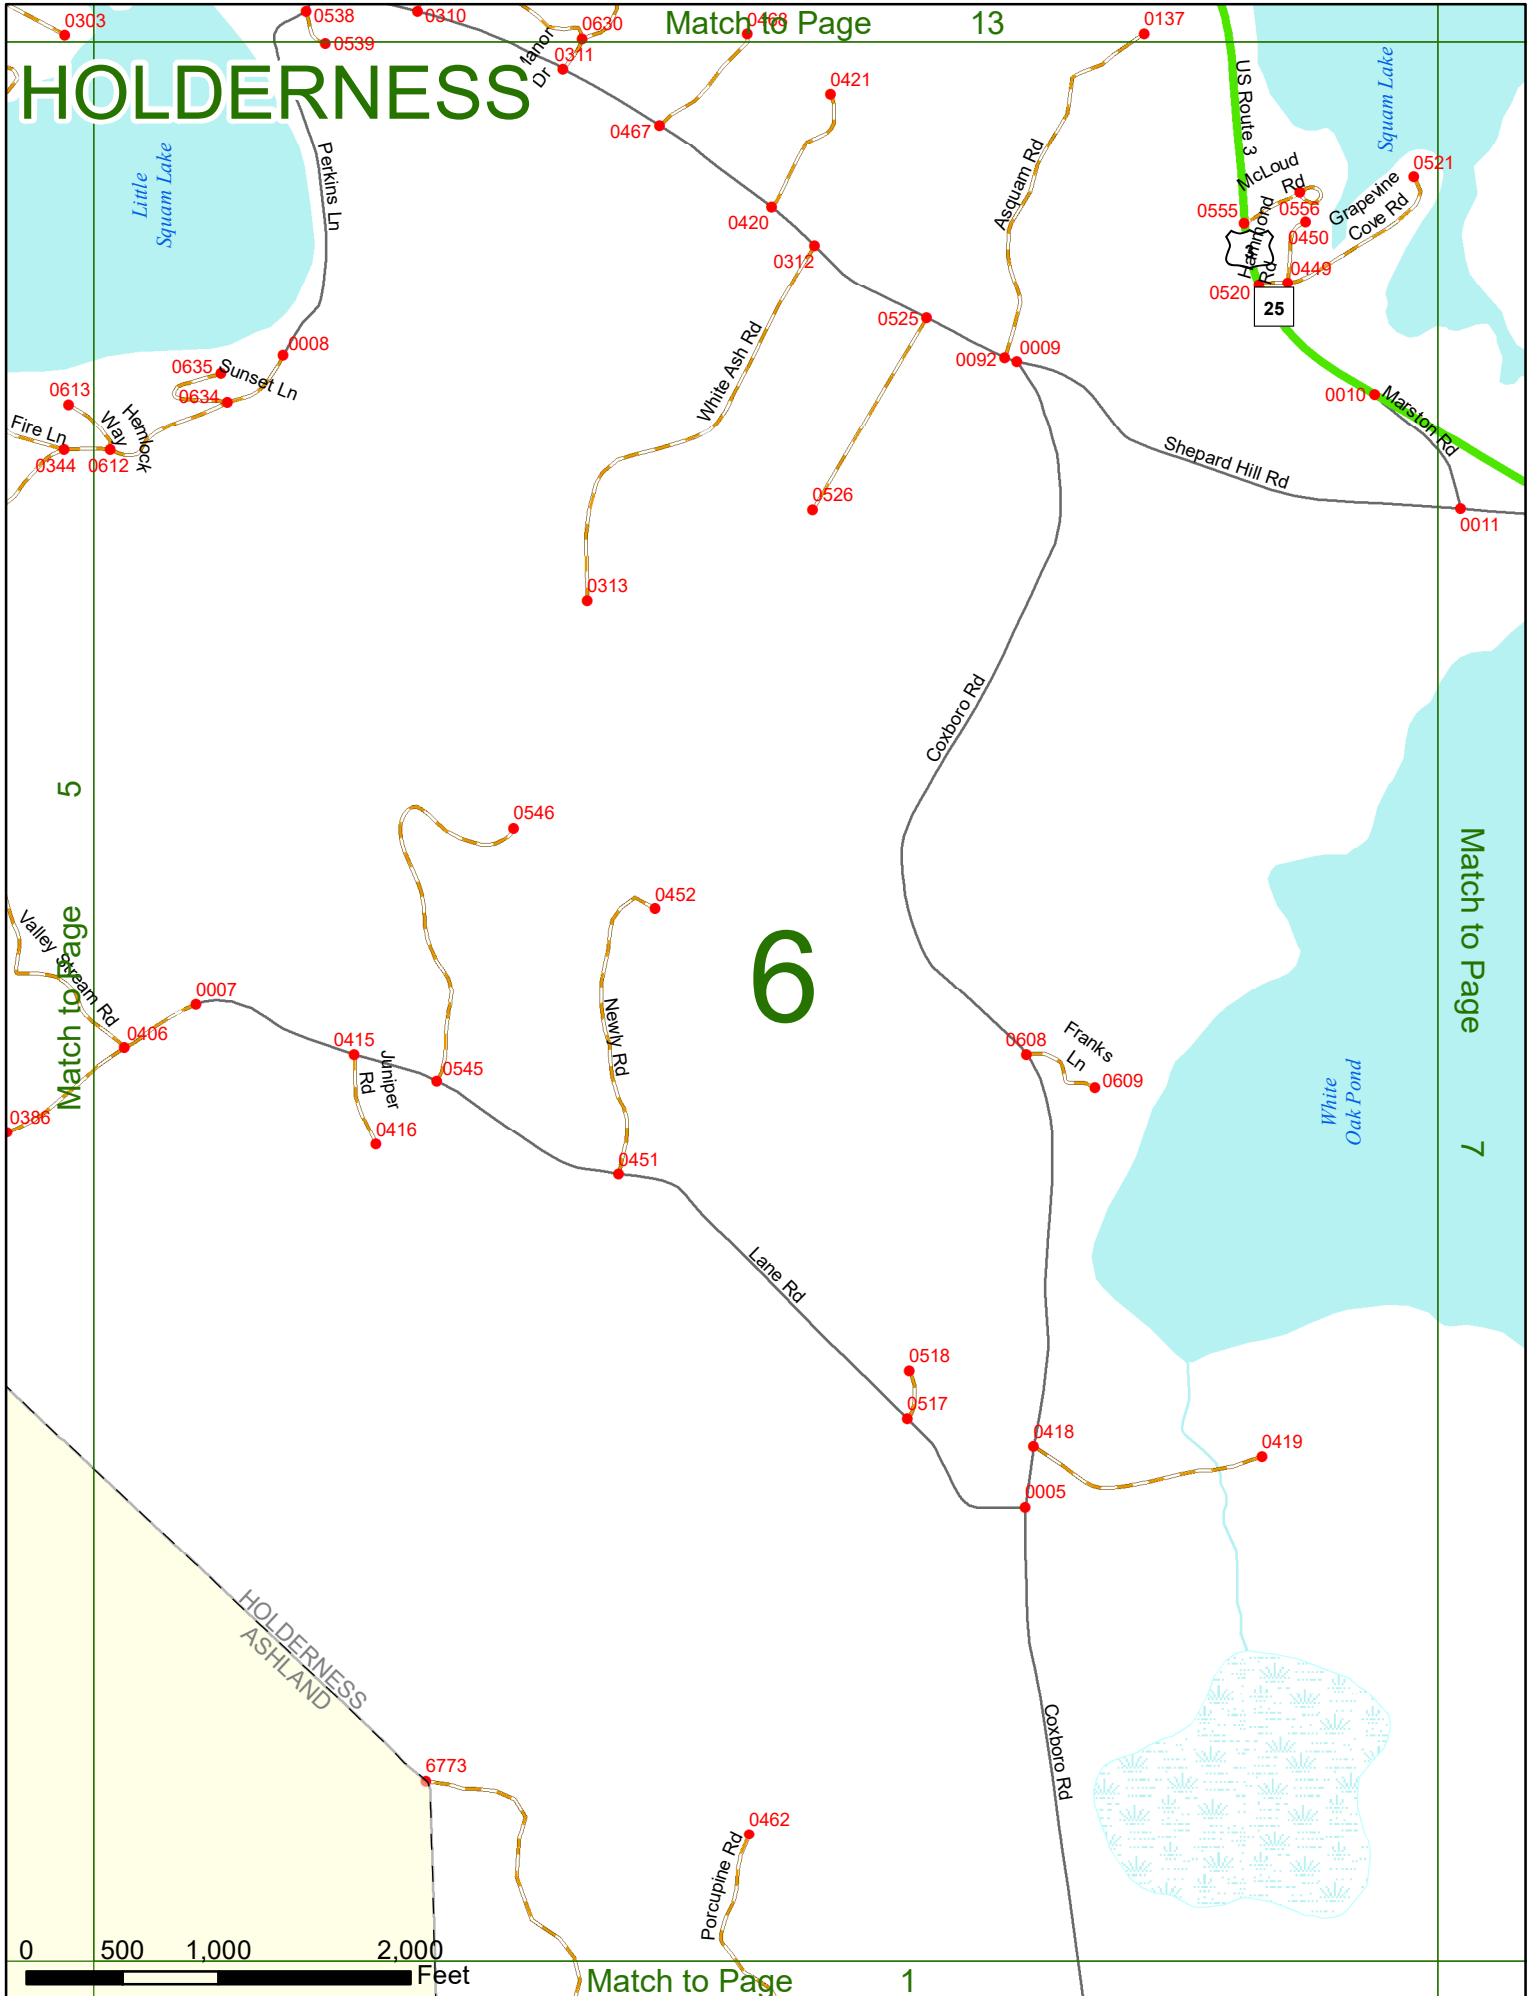

HOLDERNESS

Match to Page 13

13

5

Match to Page 5

6

Match to Page 7

7

Match to Page 1

1