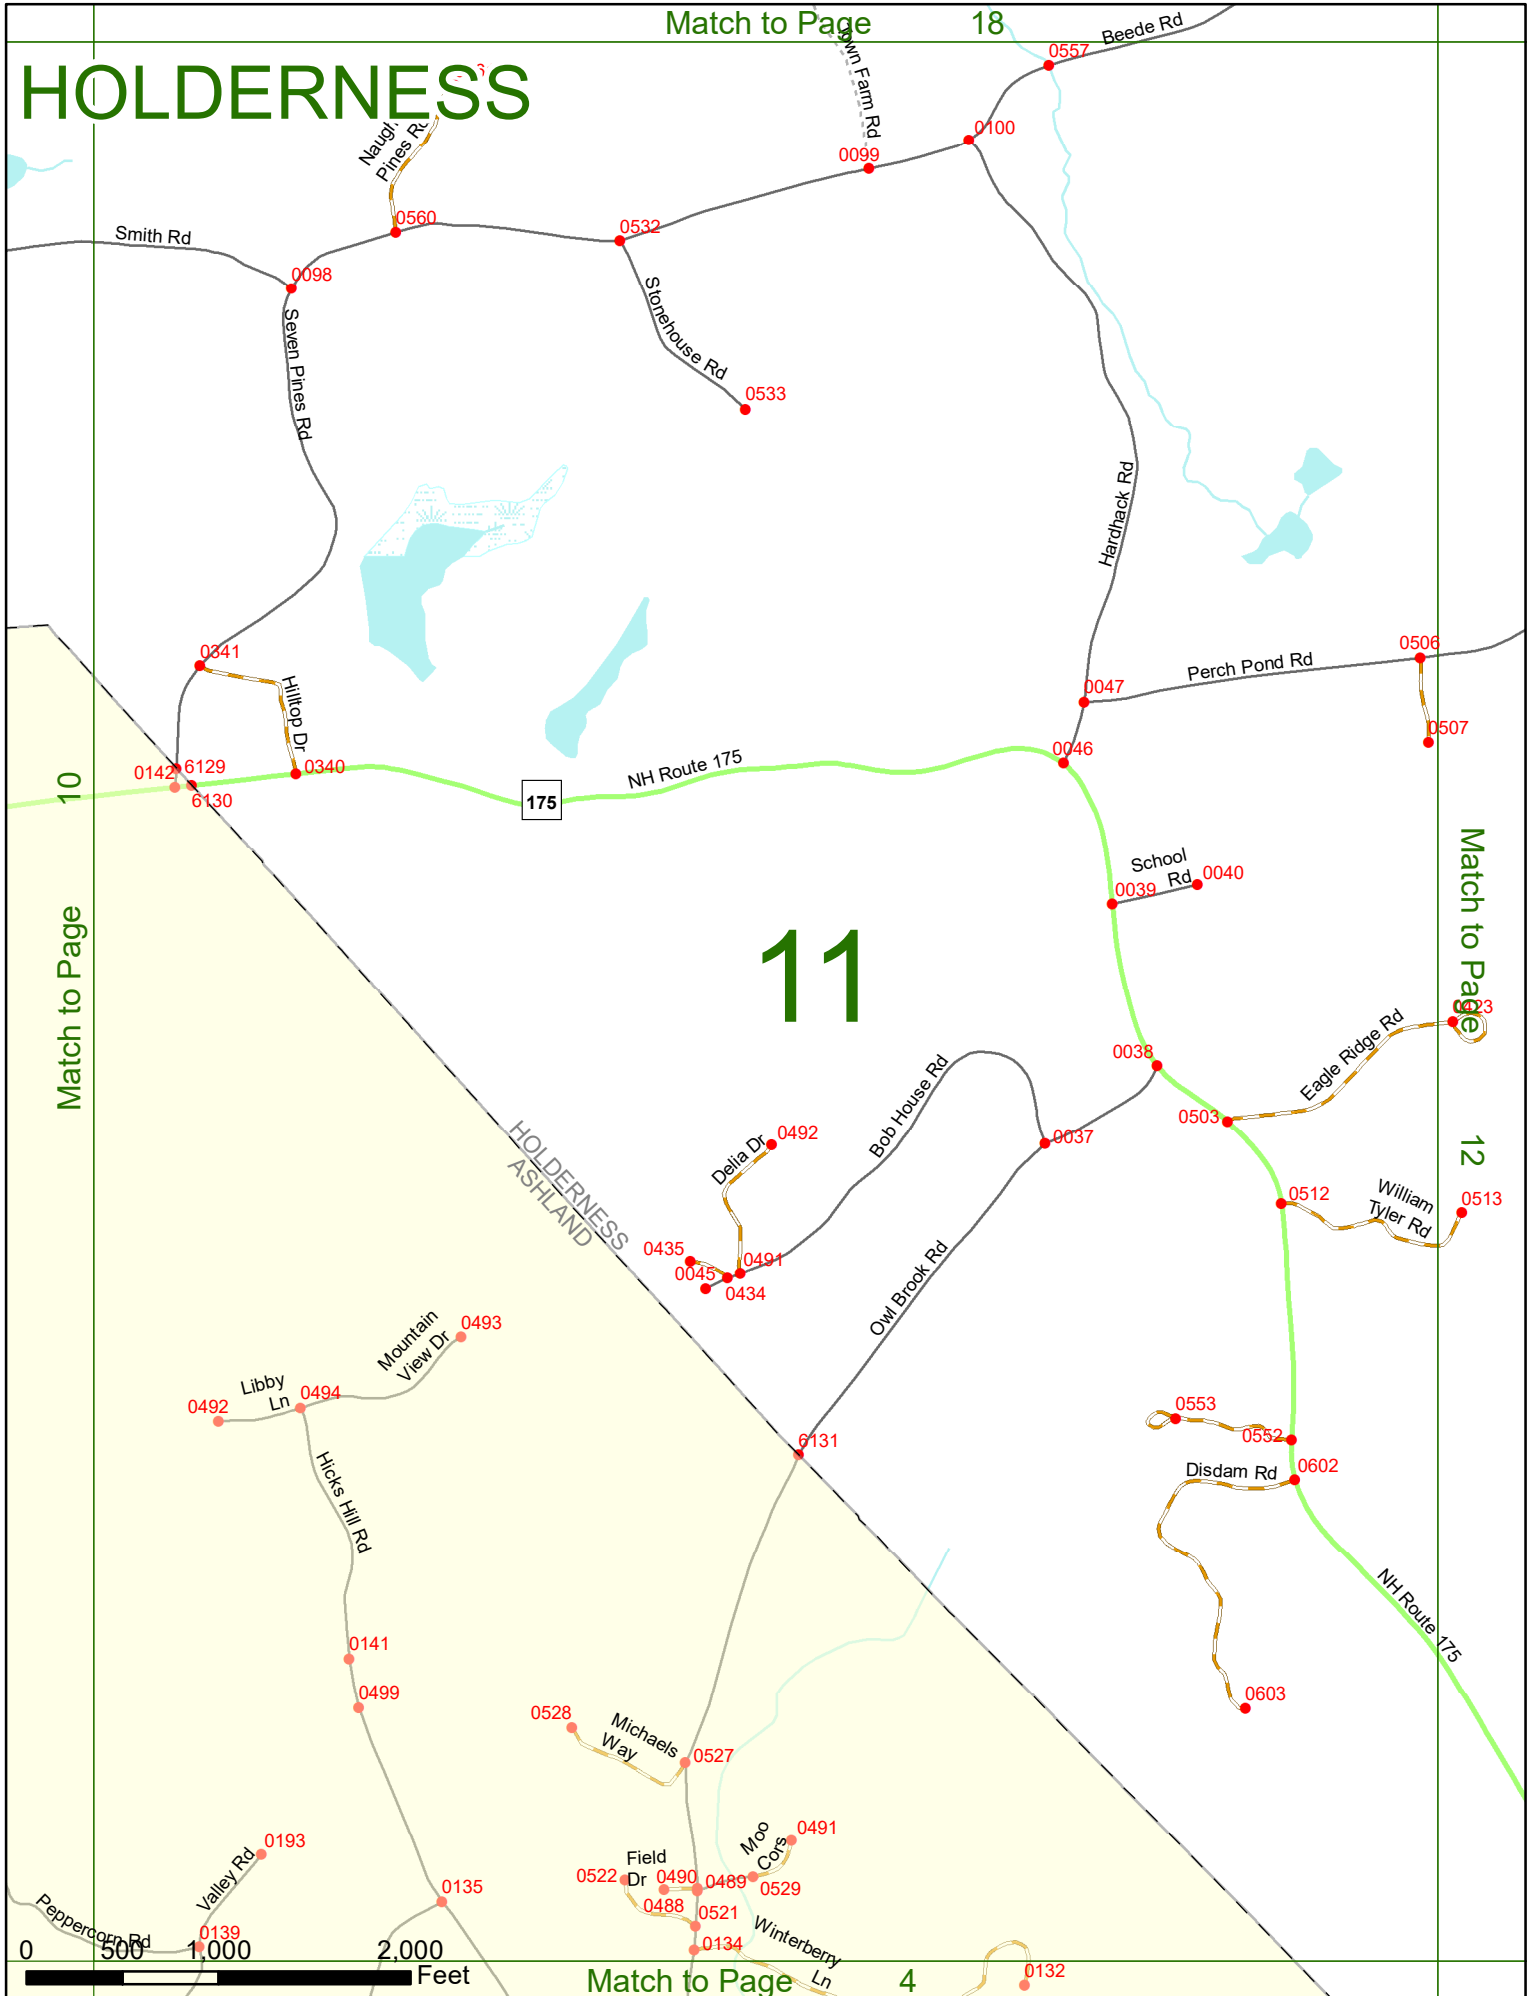

HOLDERNESS

Match to Page 18

Match to Page 10

Match to Page 12

11

Match to Page 4

4

0 500 1,000 2,000 Feet