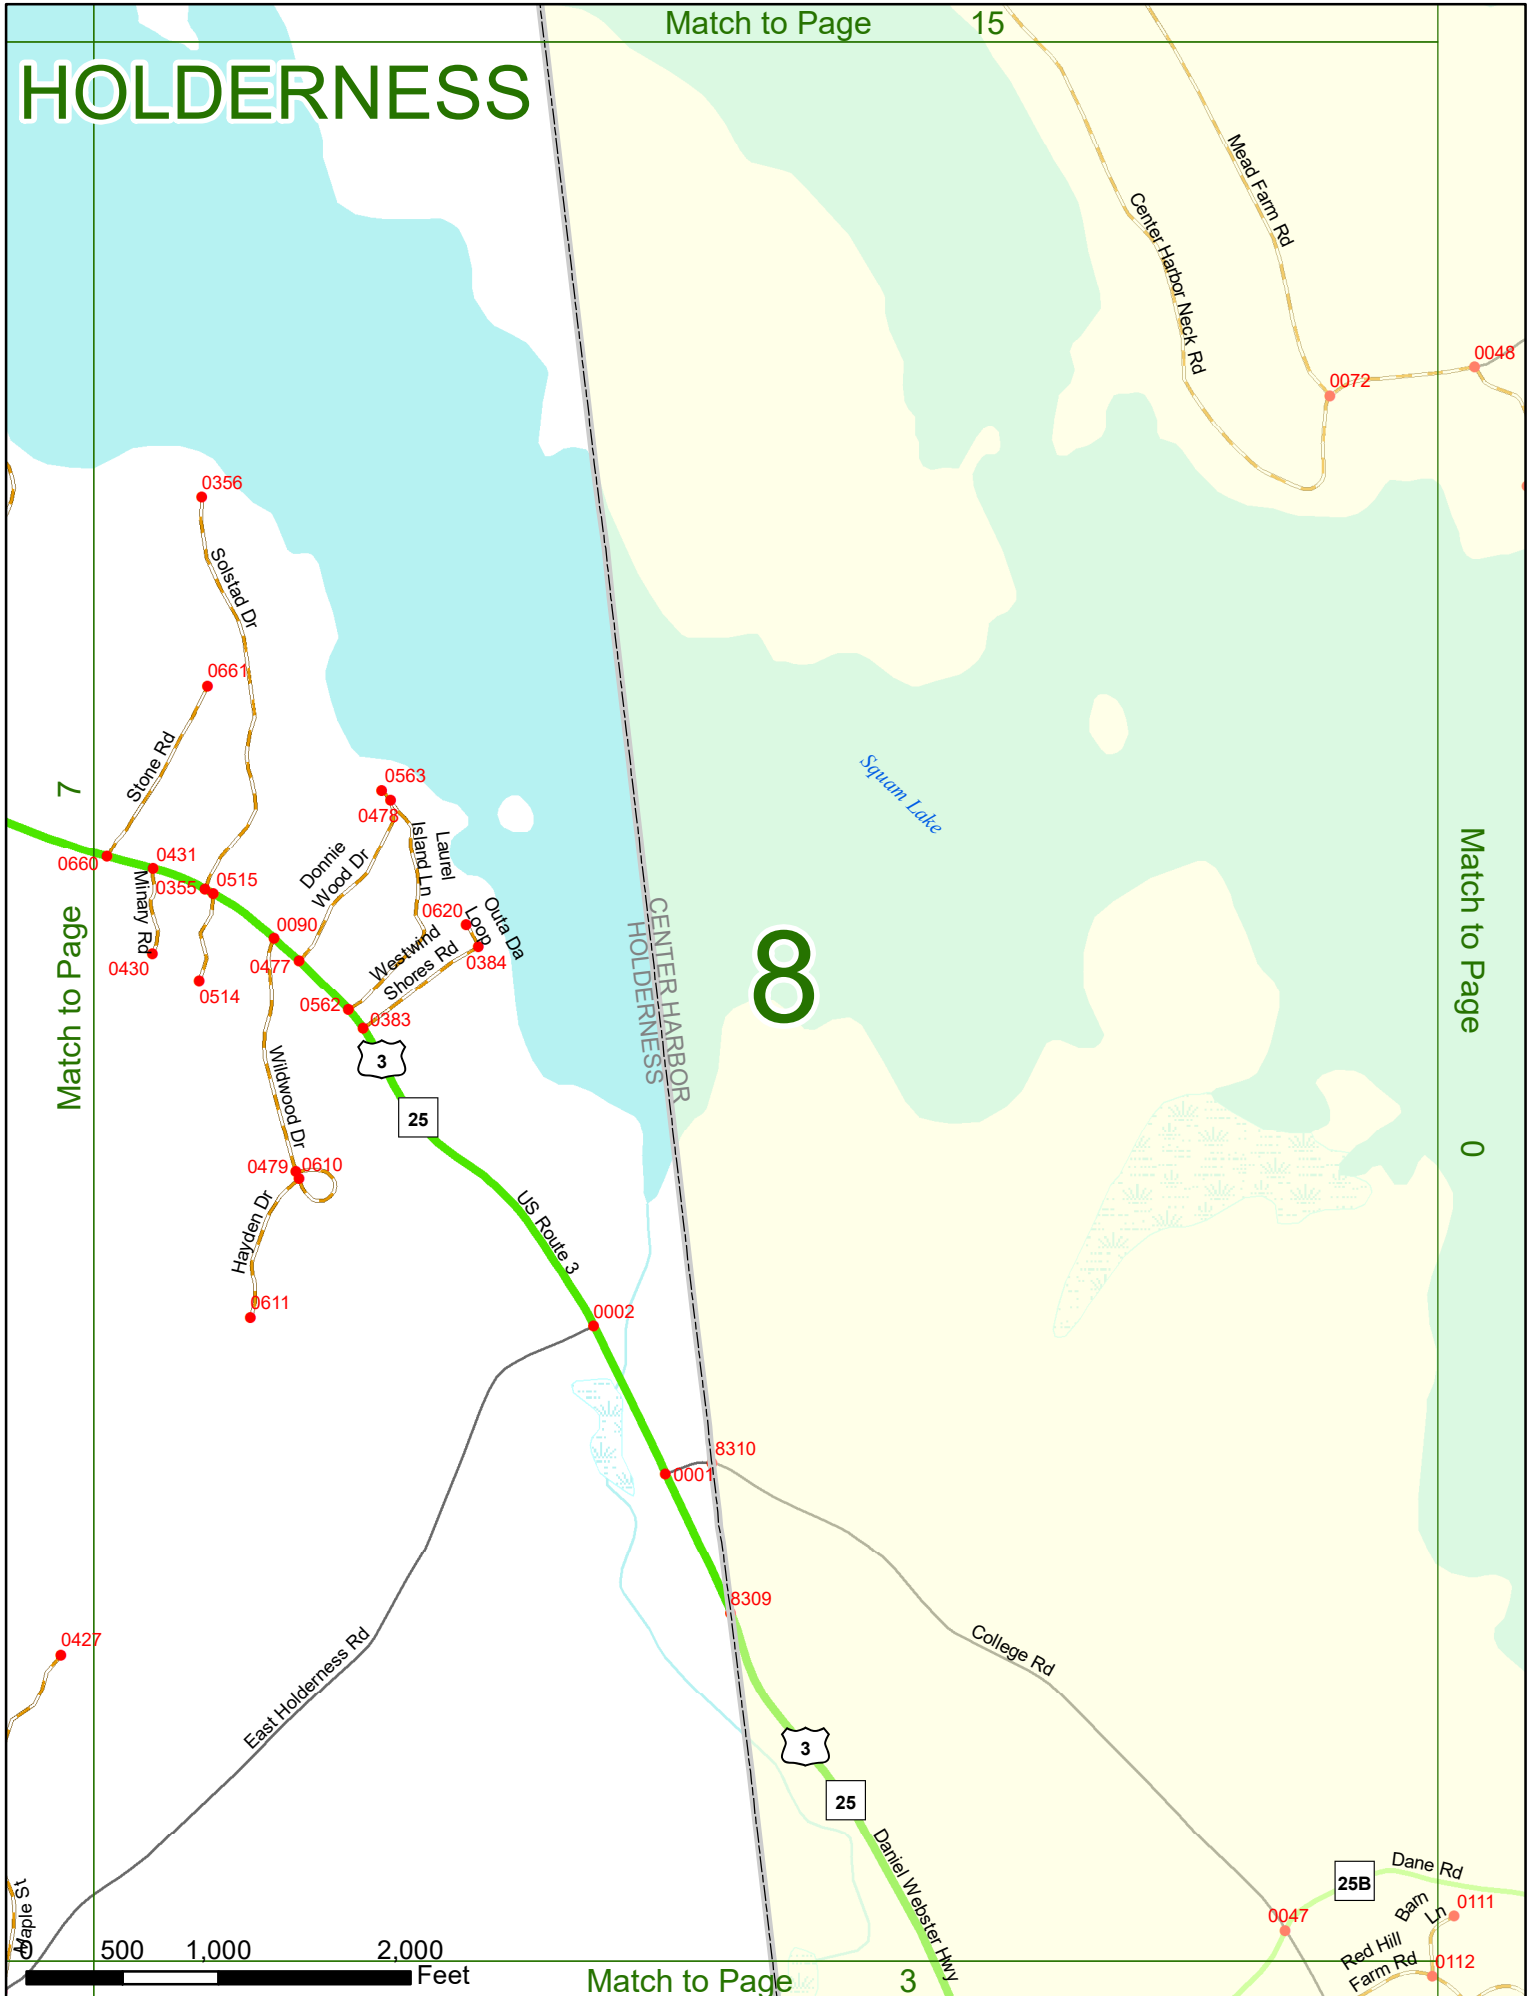

HOLDERNESS

Match to Page 15

7

Match to Page

Match to Page

0

8

CENTER HARBOR
HOLDERNESS

Squam Lake

Match to Page 3