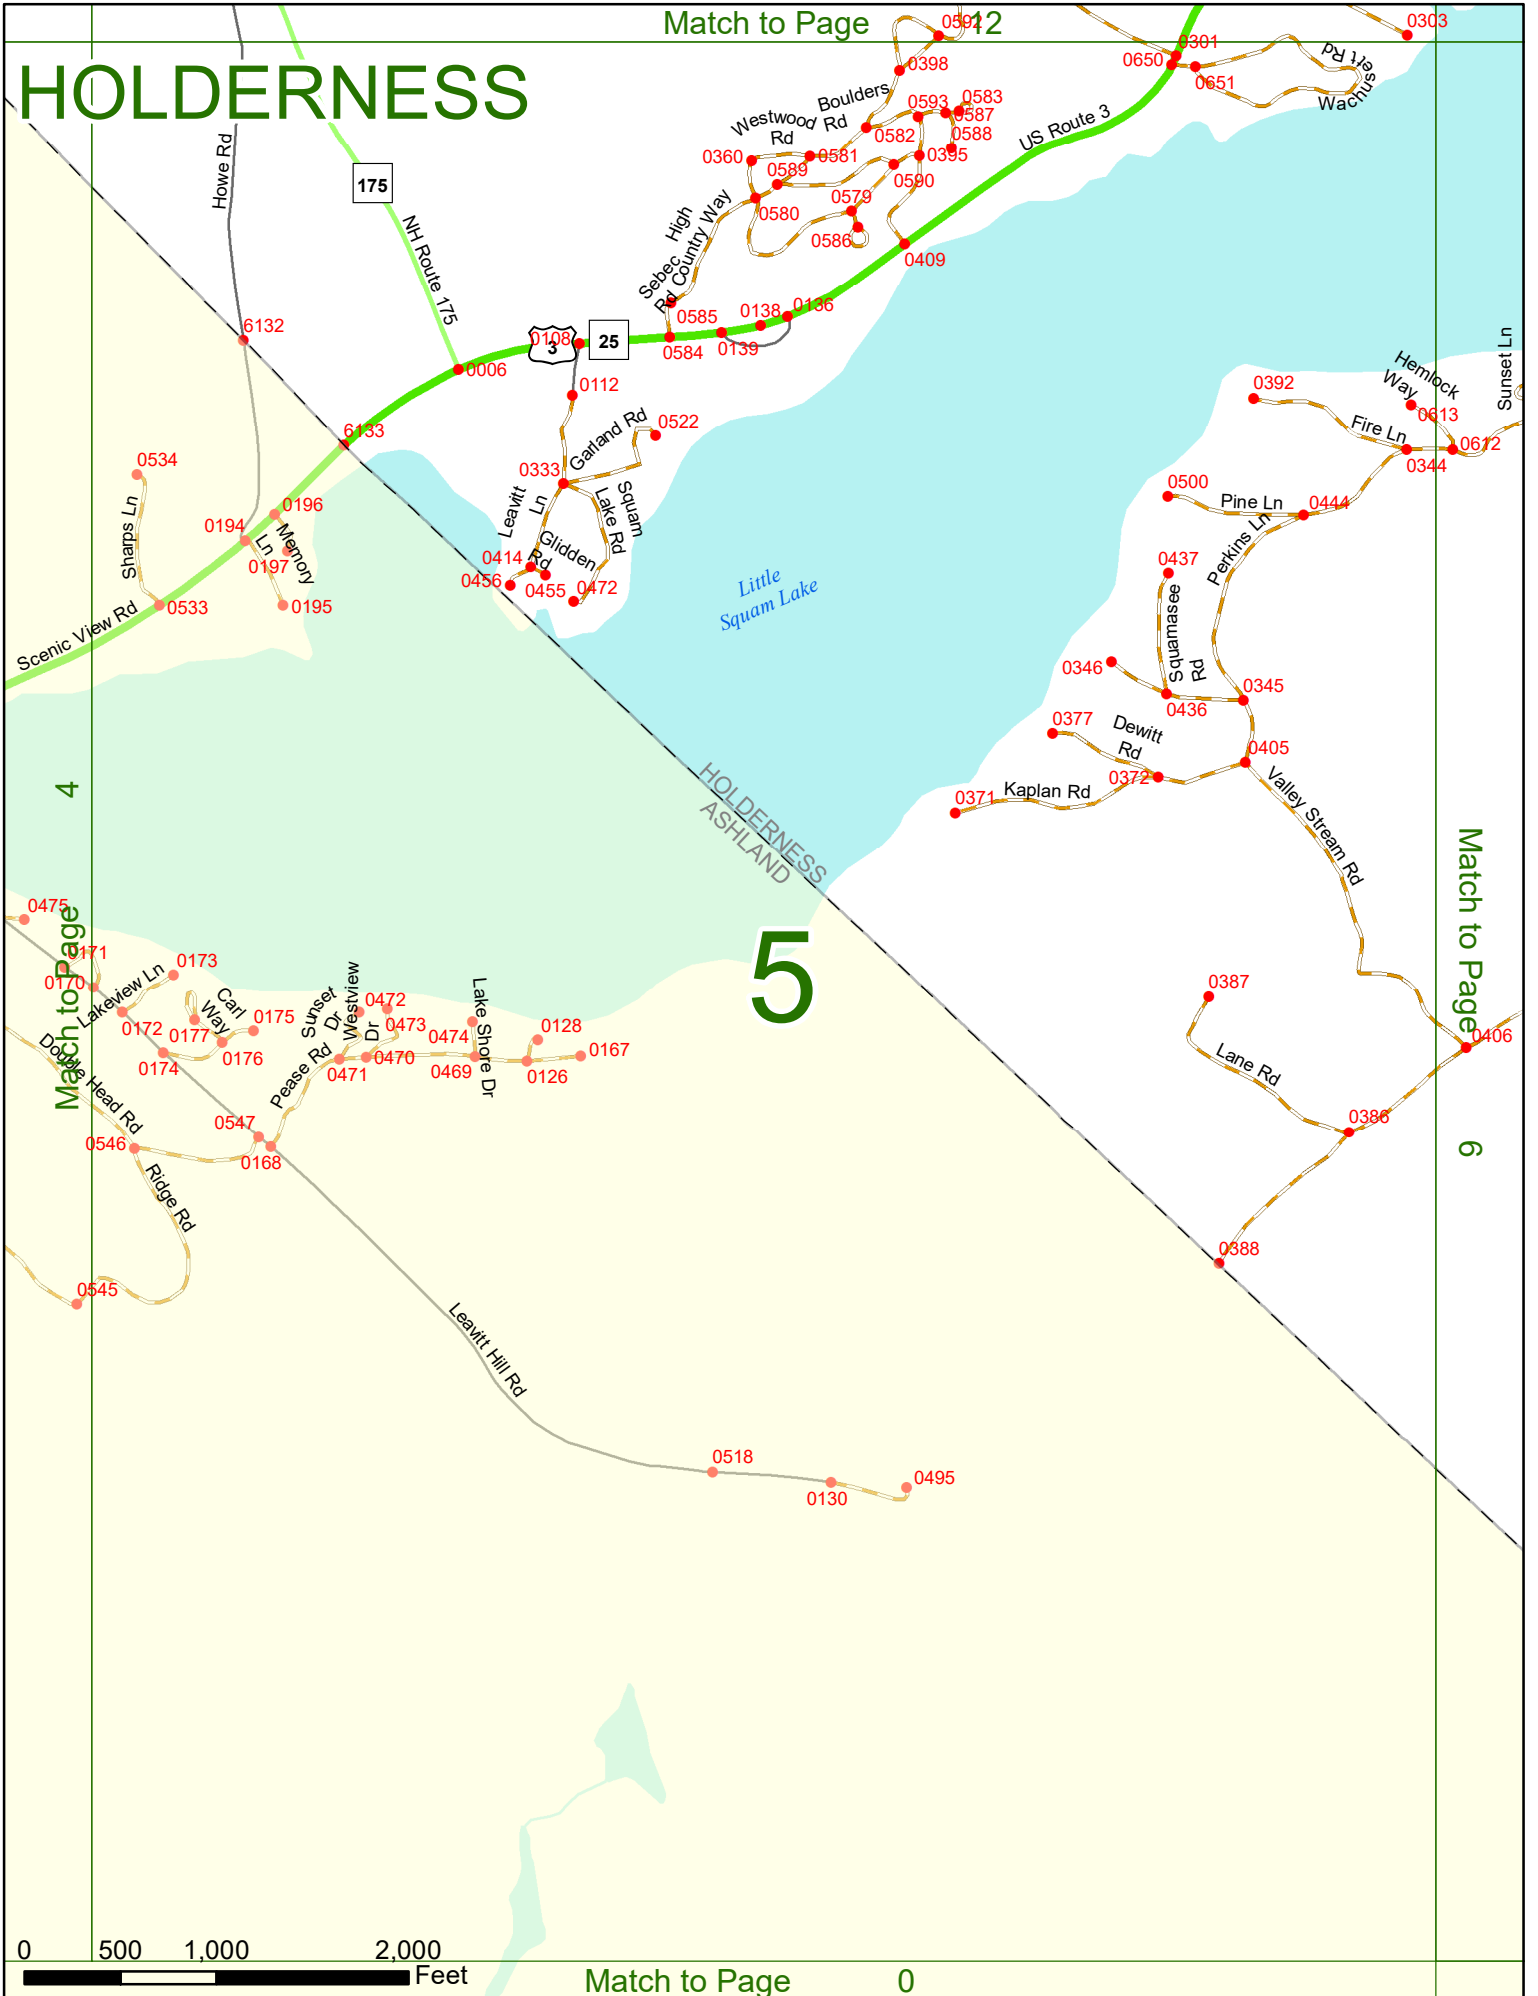

HOLDERNESS

Match to Page 12

4

5

Match to Page 6

6

0 500 1,000 2,000 Feet

Match to Page

0