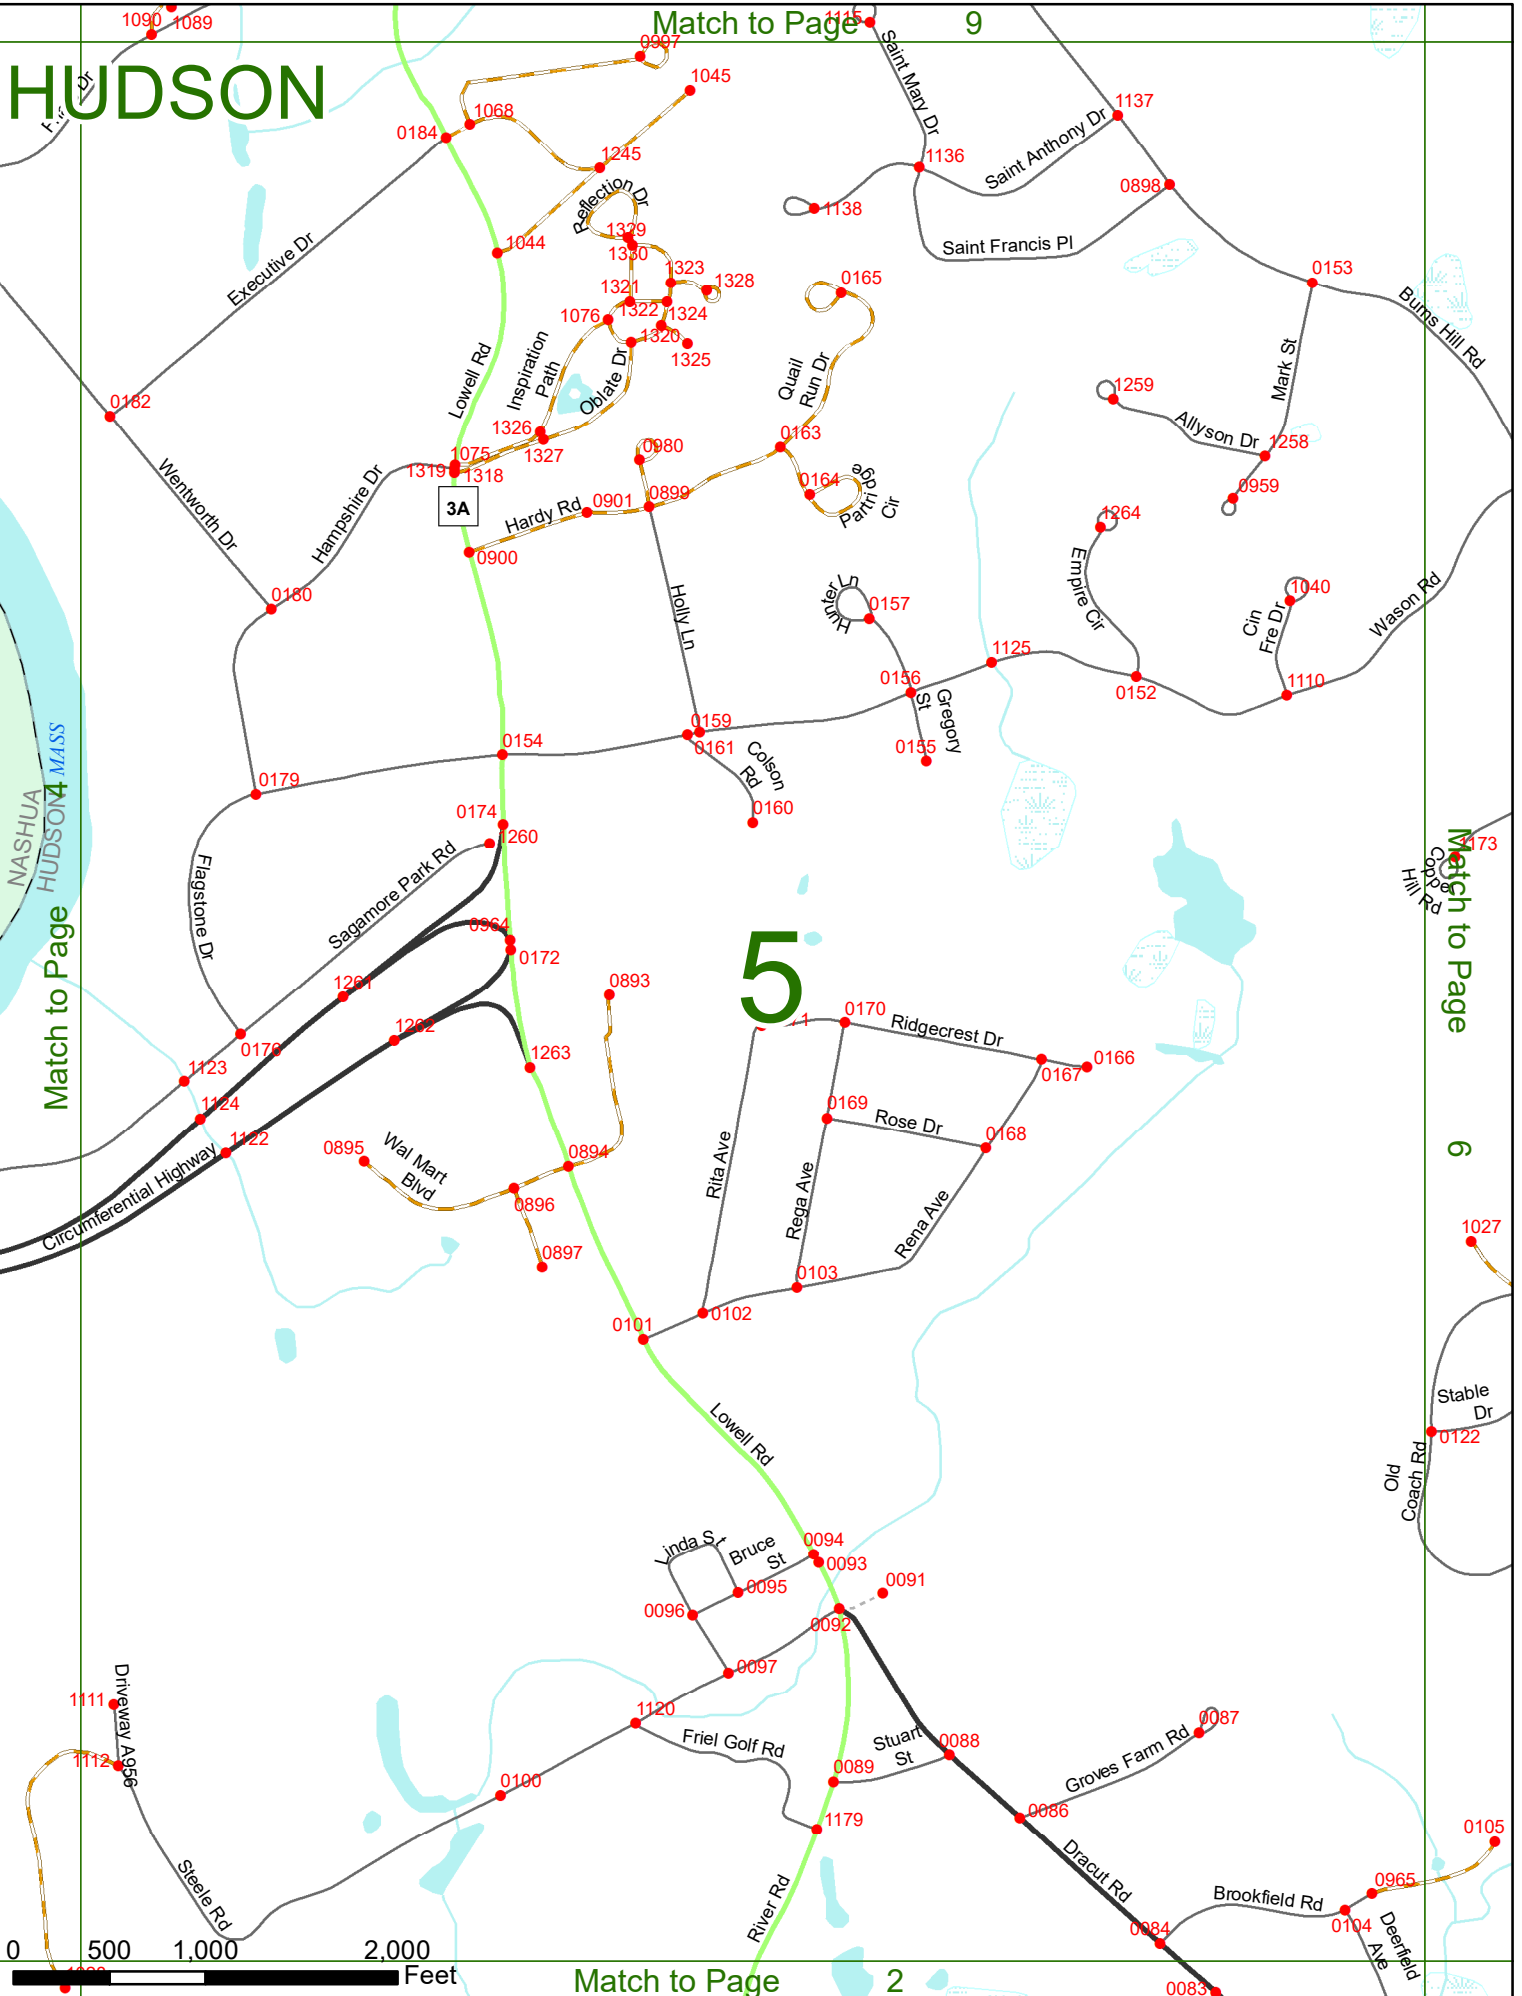

HUDSON

Match to Page 9

Match to Page 4

Match to Page 6

6

Match to Page 2

5

3A