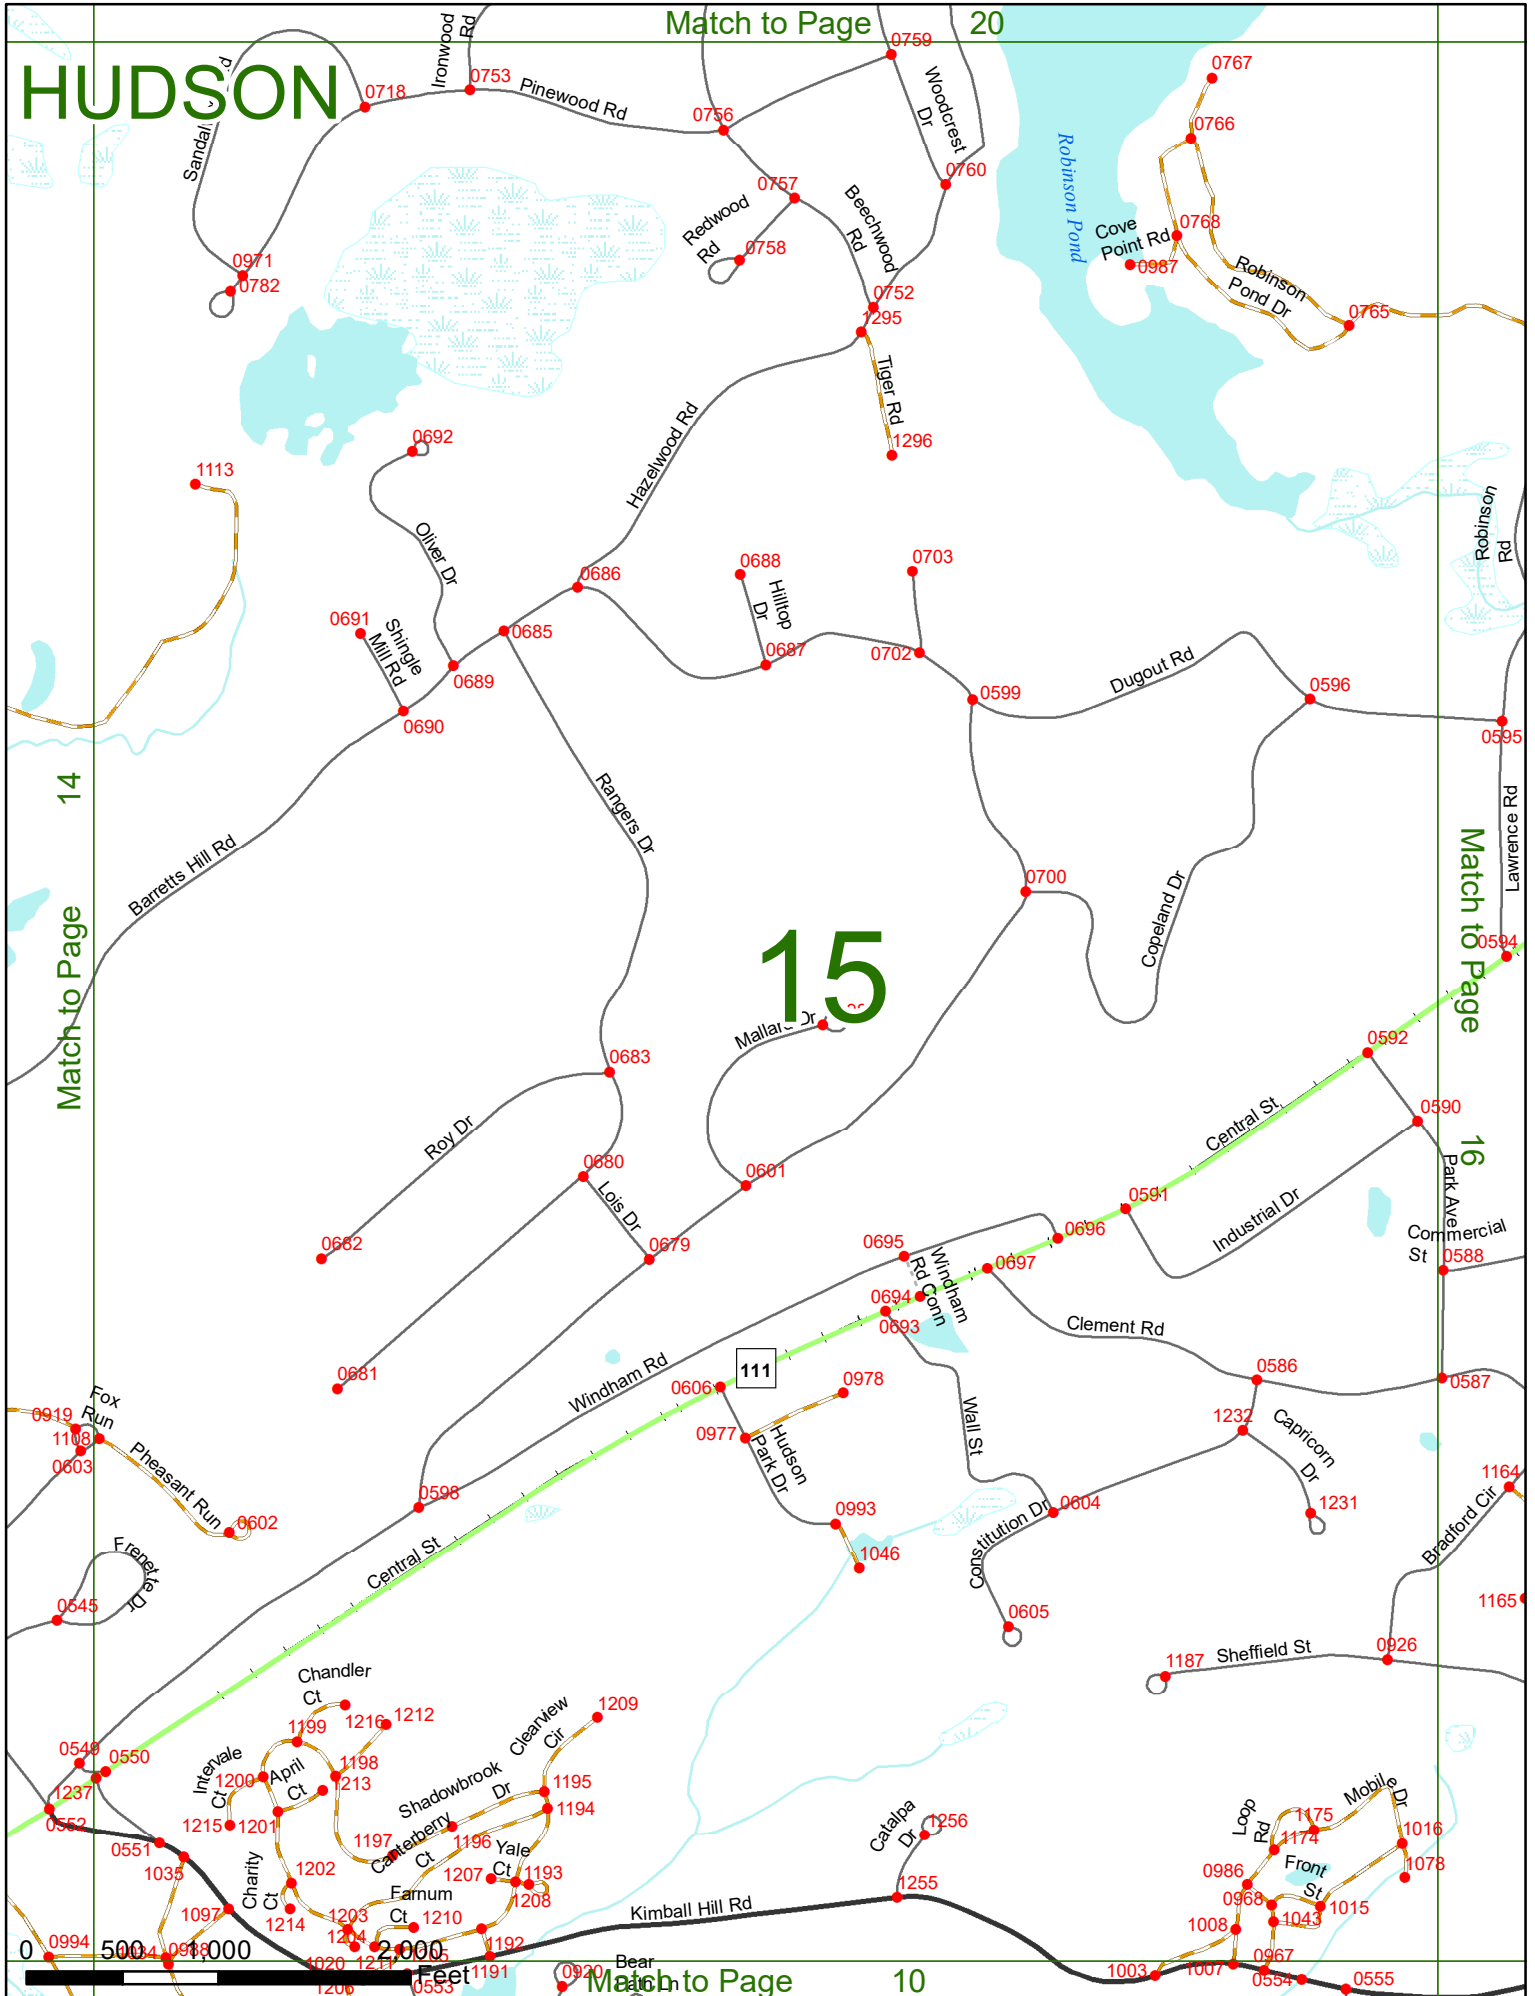

HUDSON

Match to Page 20

14

15

Match to Page 16

16

Match to Page 10