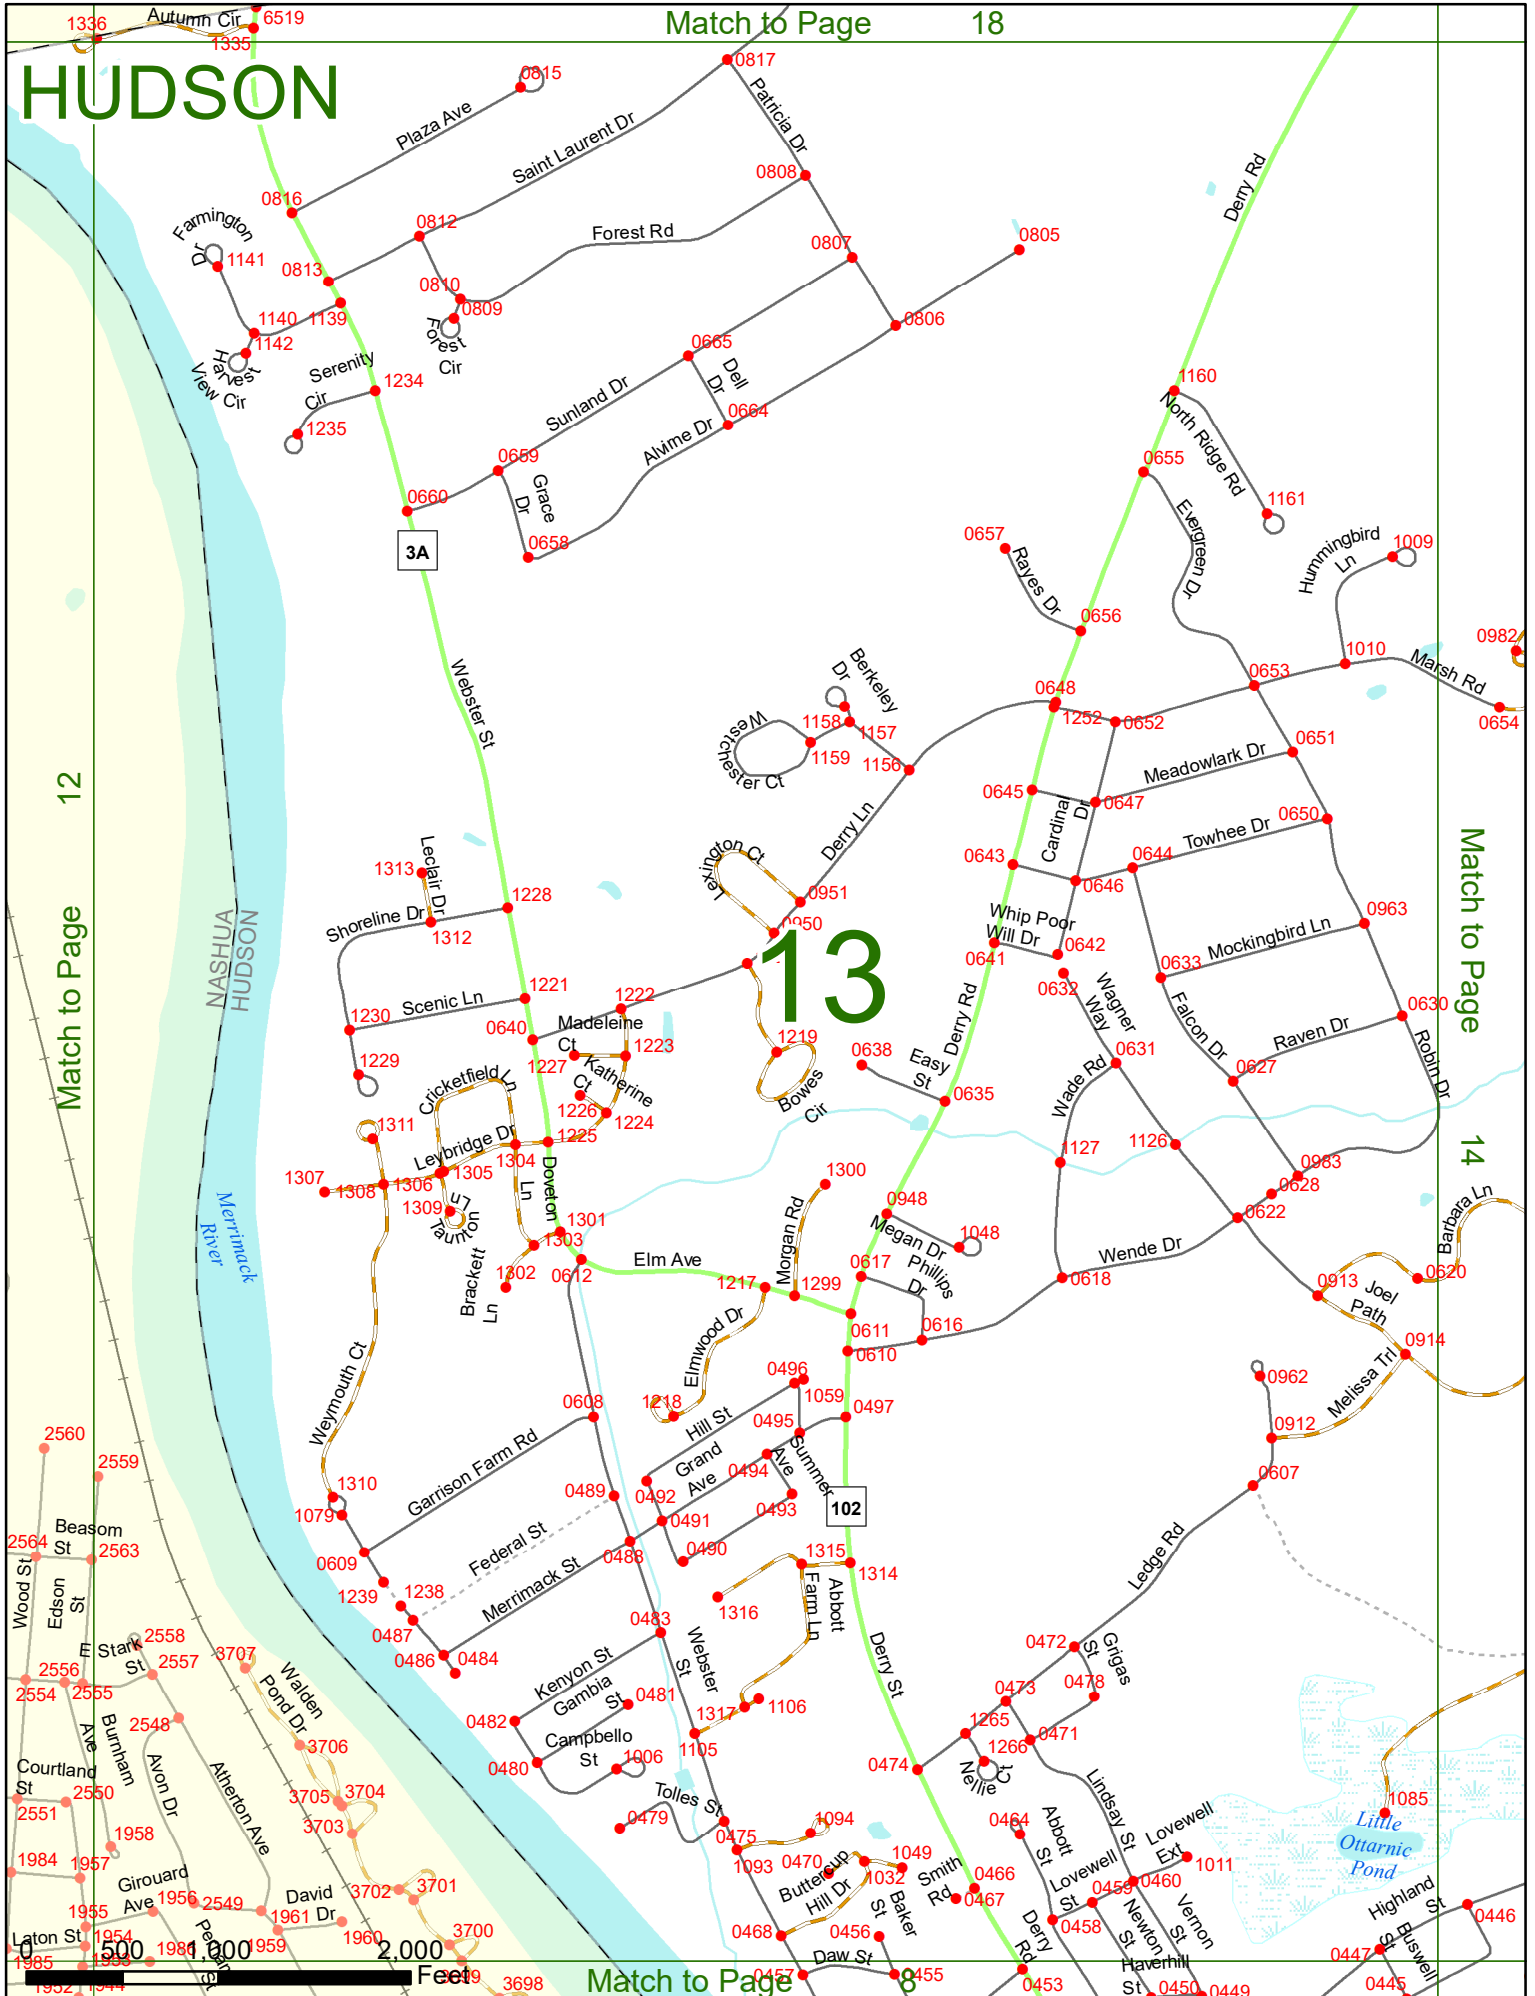

HUDSON

Match to Page 18

12

Match to Page

Match to Page

14

13

Match to Page