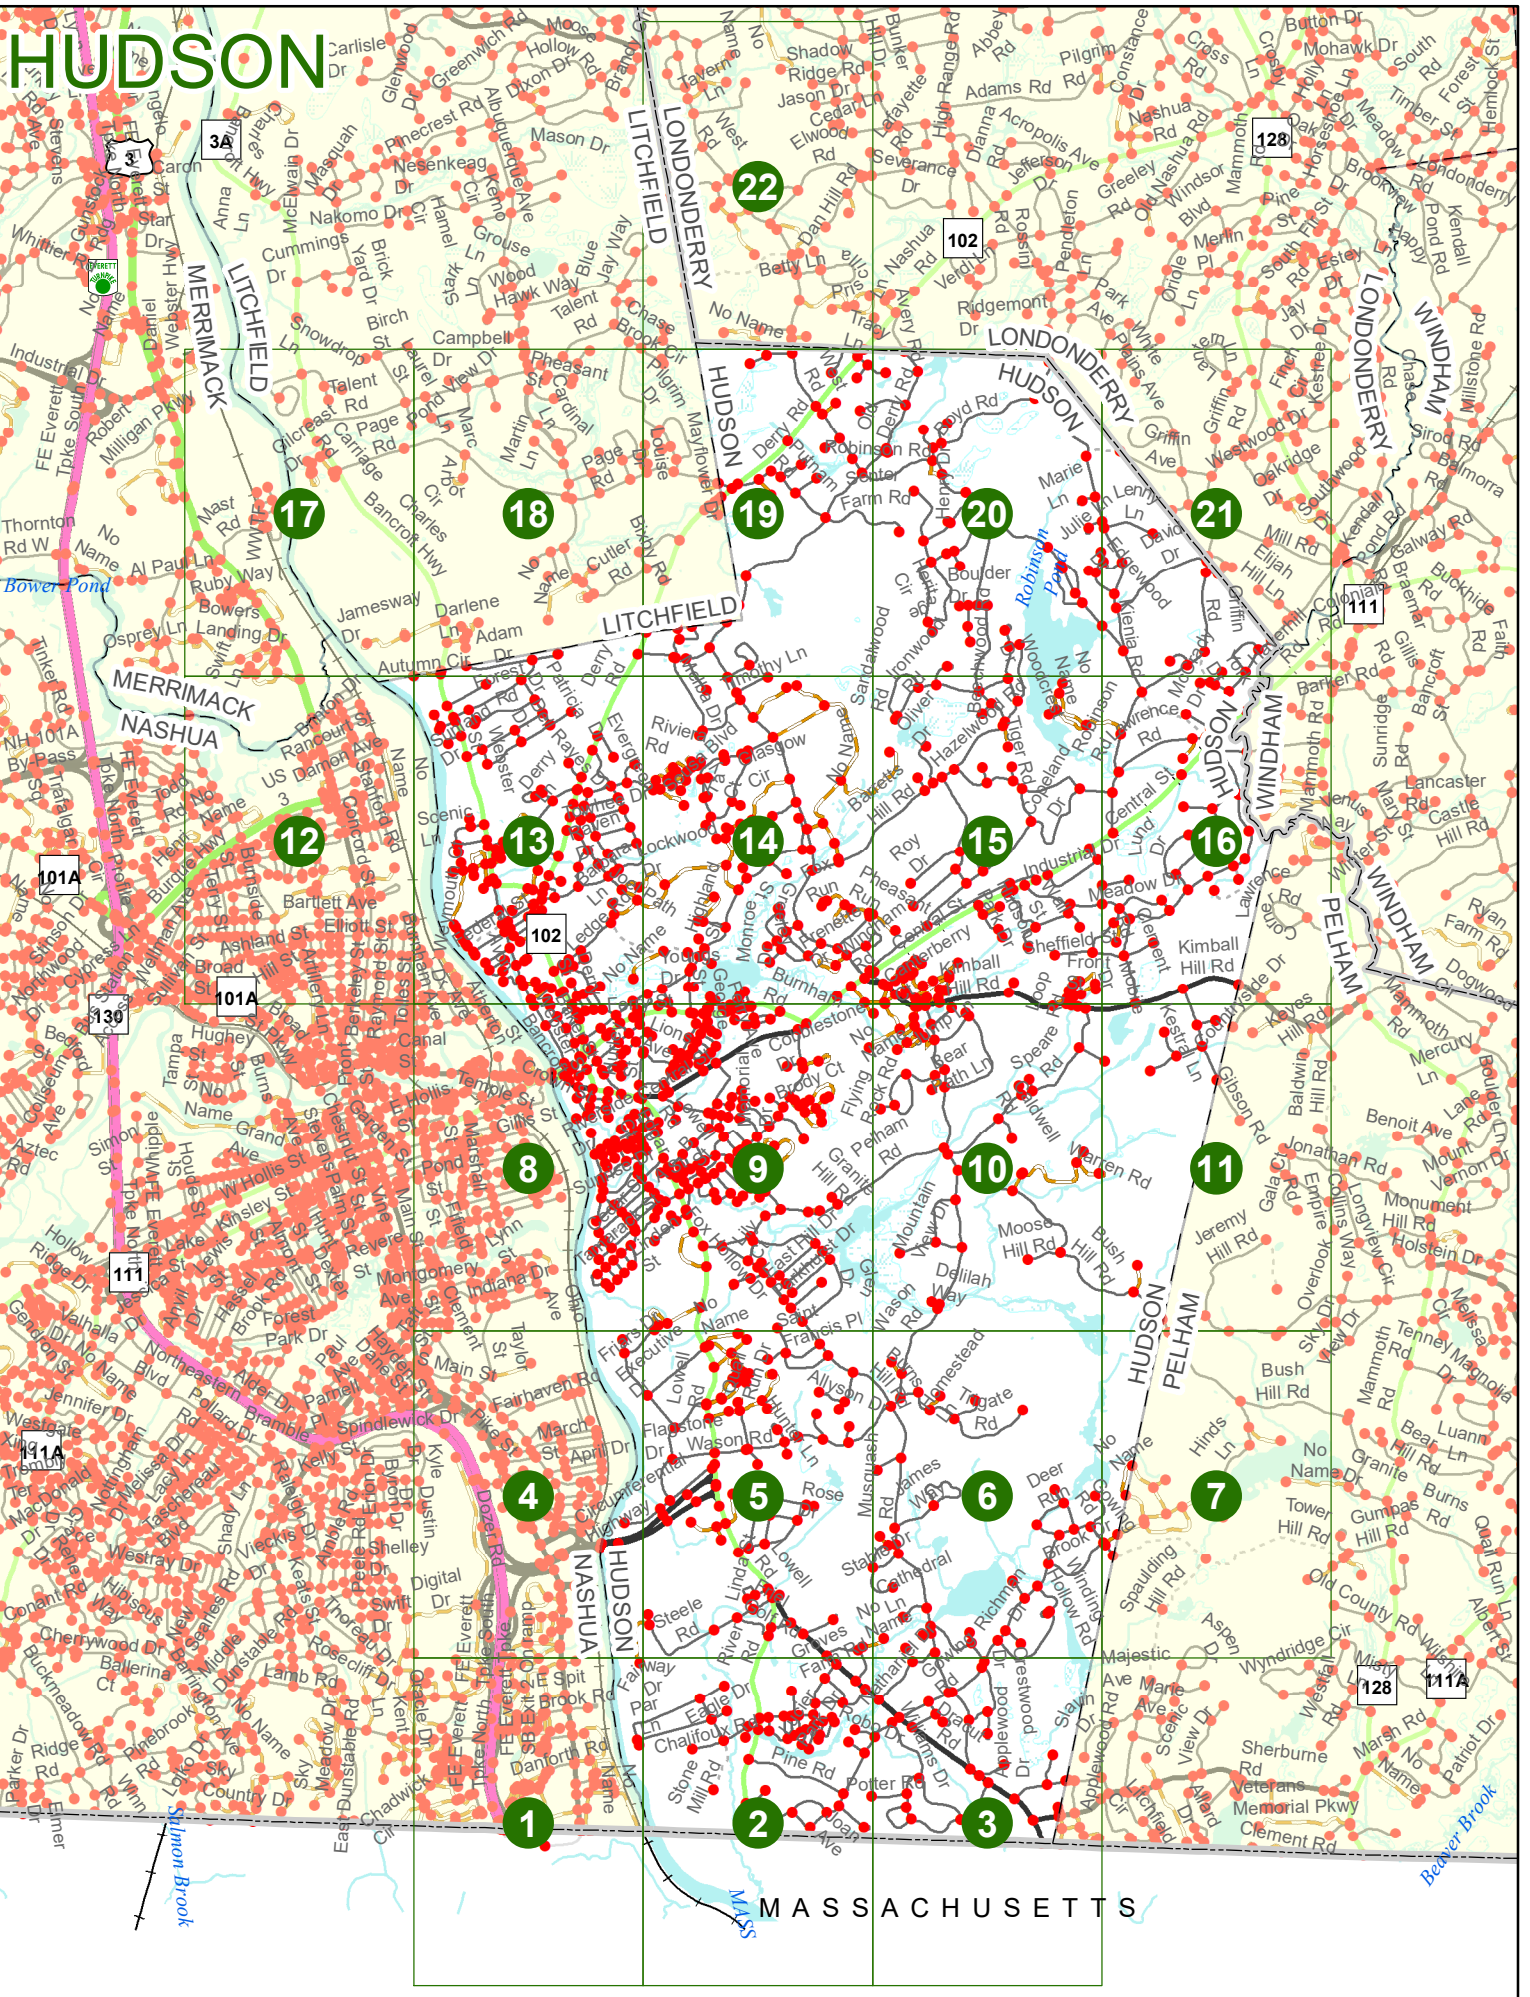

HUDSON

MASSACHUSETTS