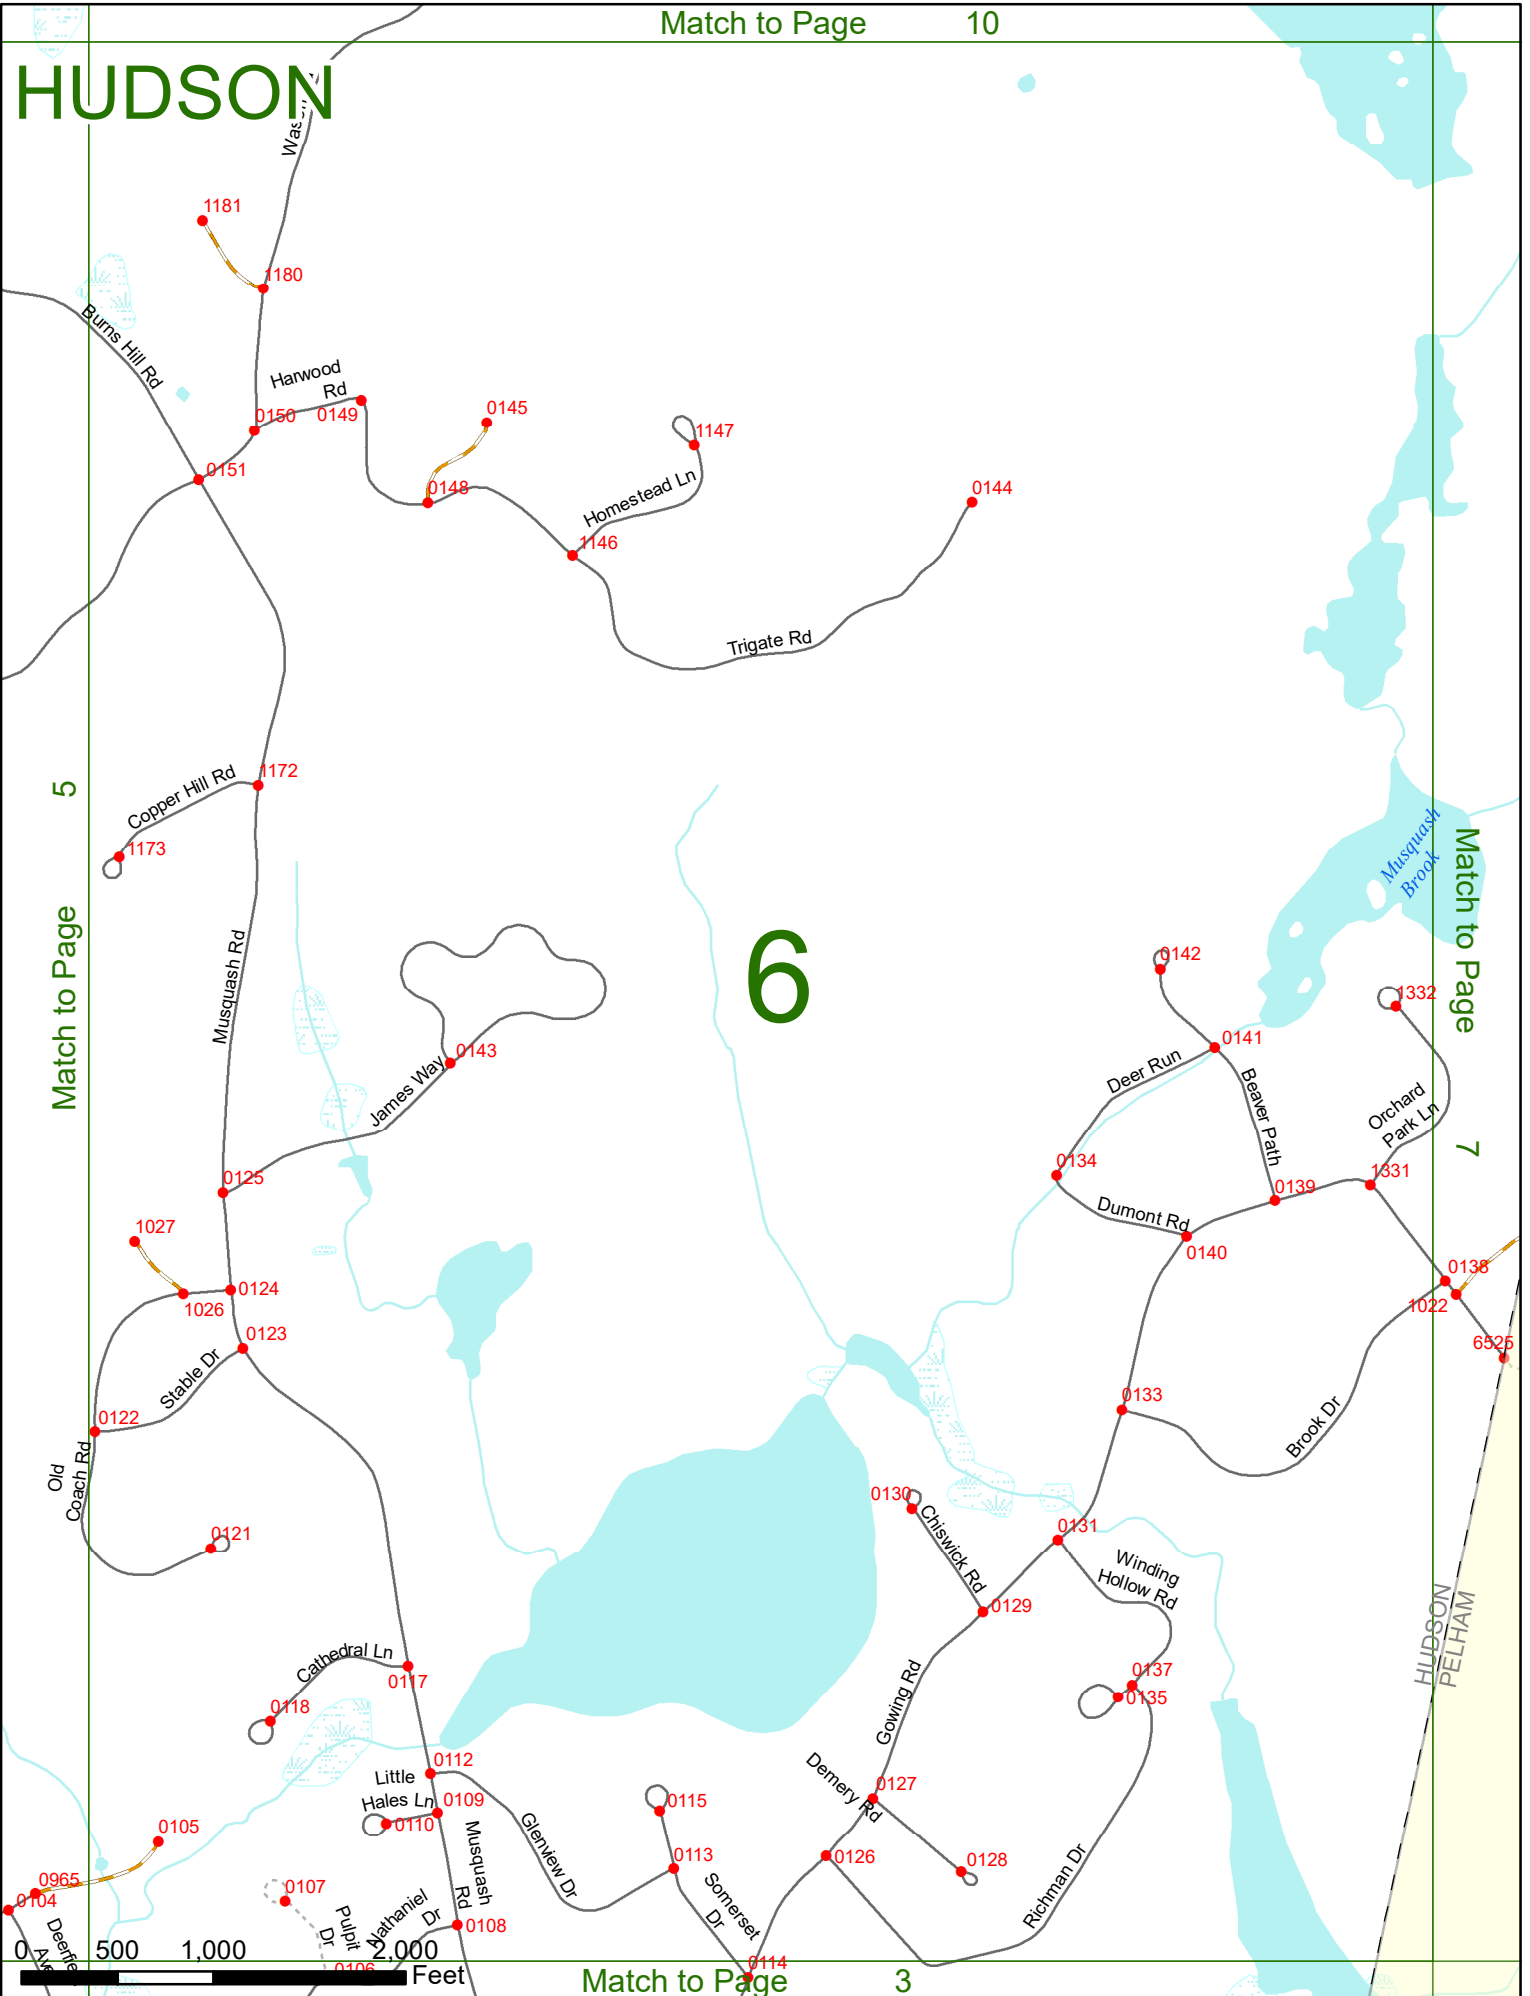

HUDSON

6

Match to Page 5

Match to Page 7

Match to Page 3

HUDSON PELHAM