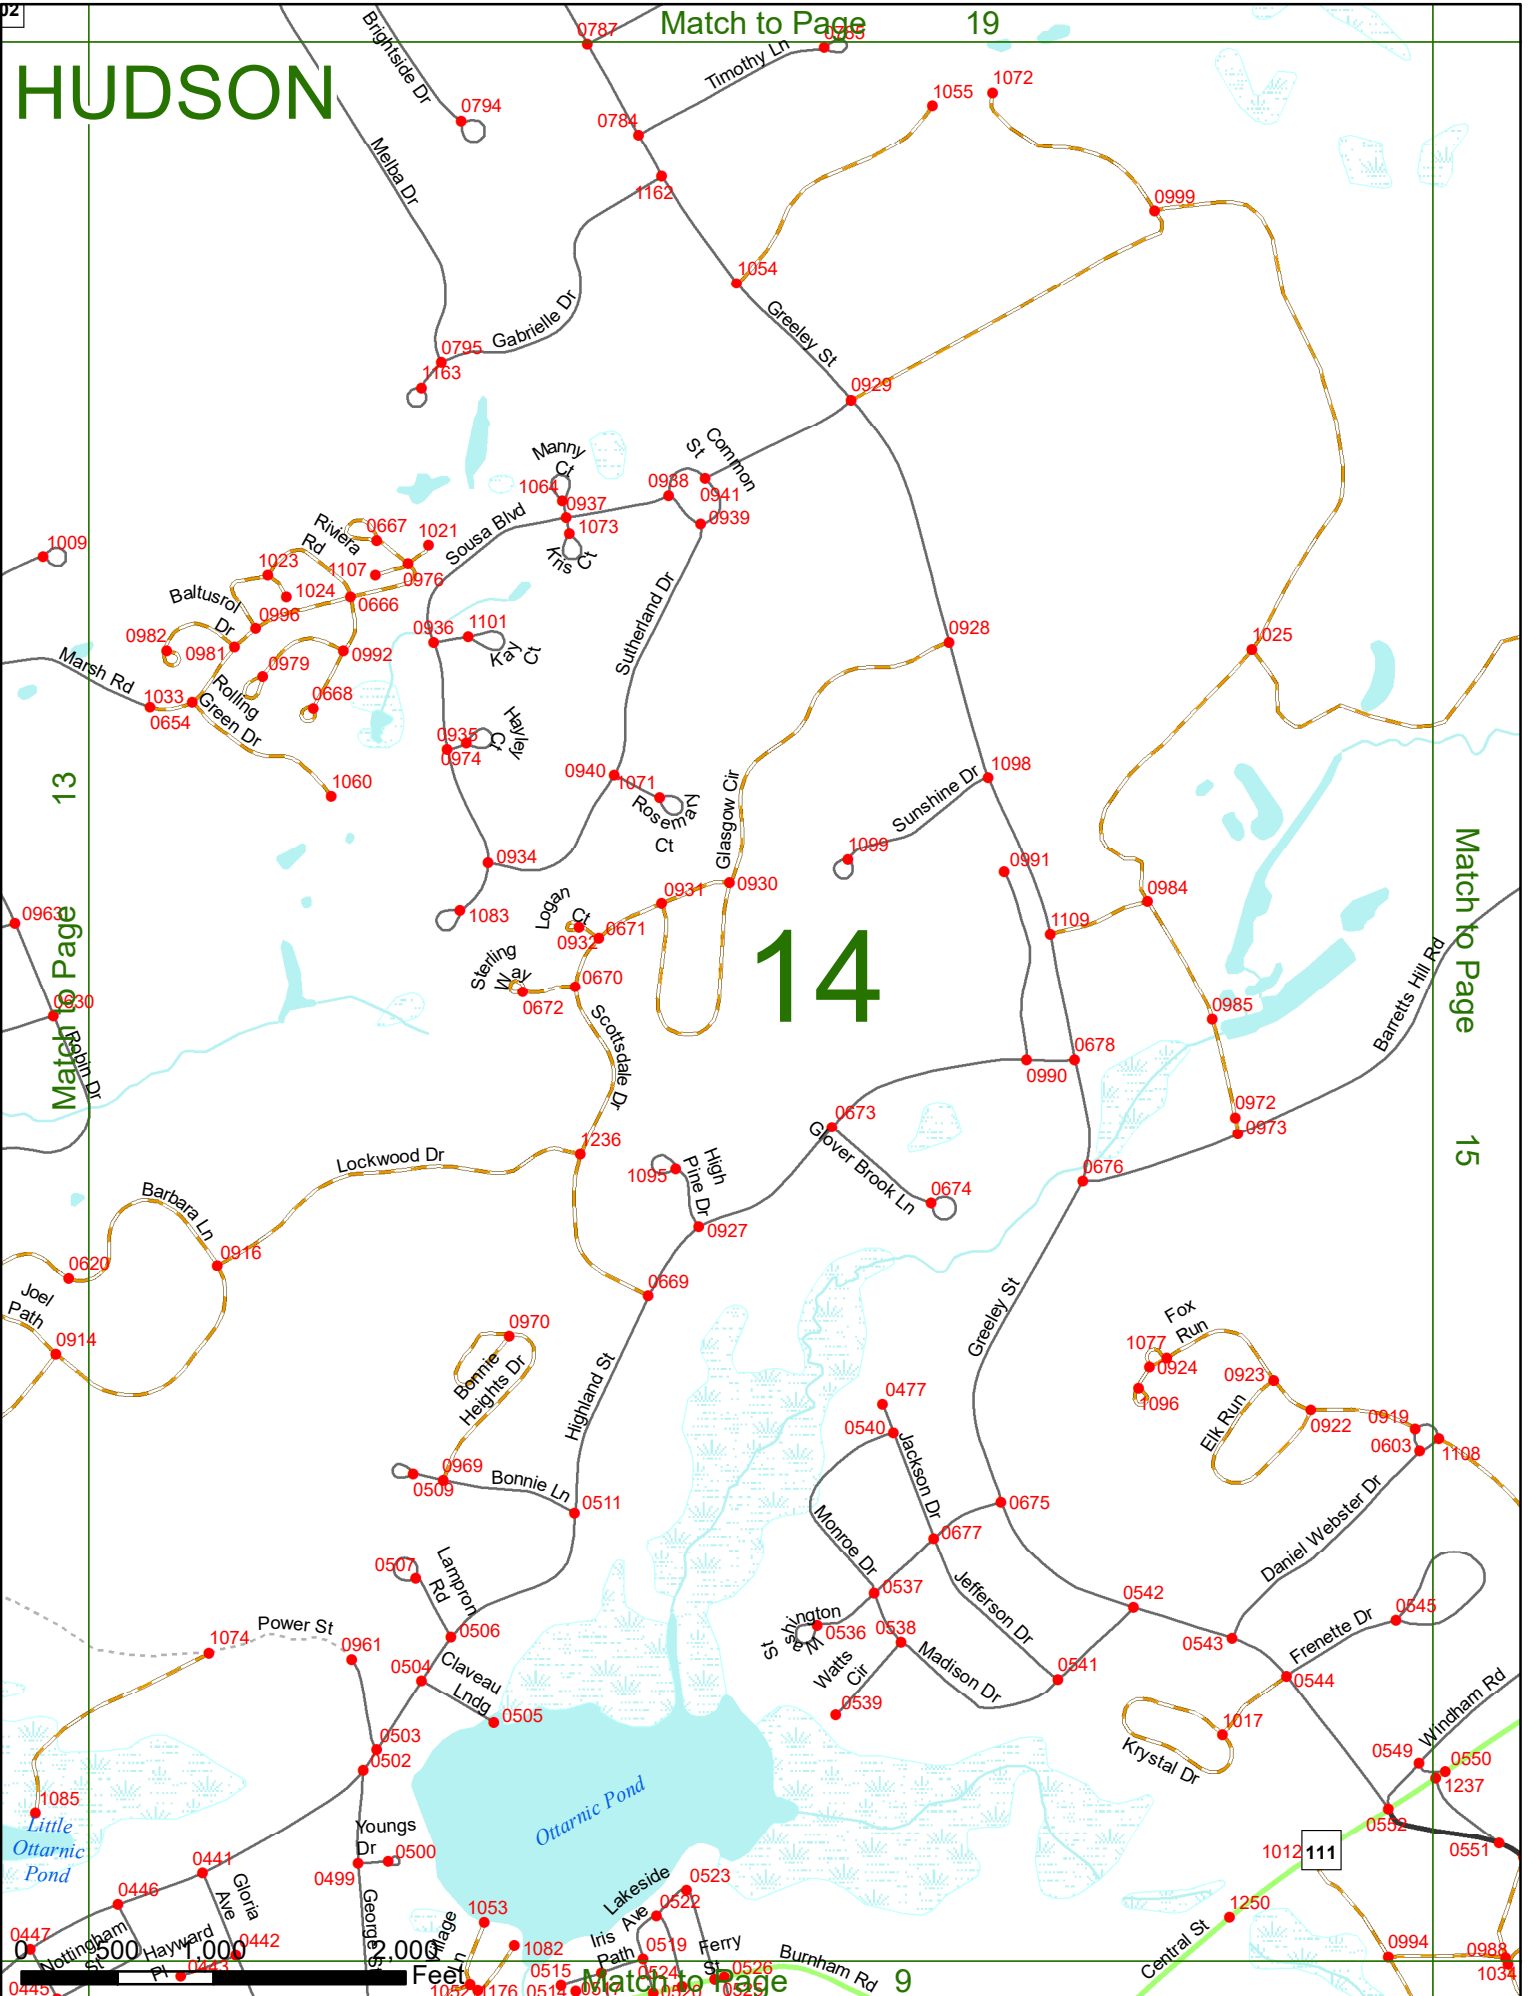

HUDSON

Match to Page 19

13

14

Match to Page 15

15

Match to Page 9