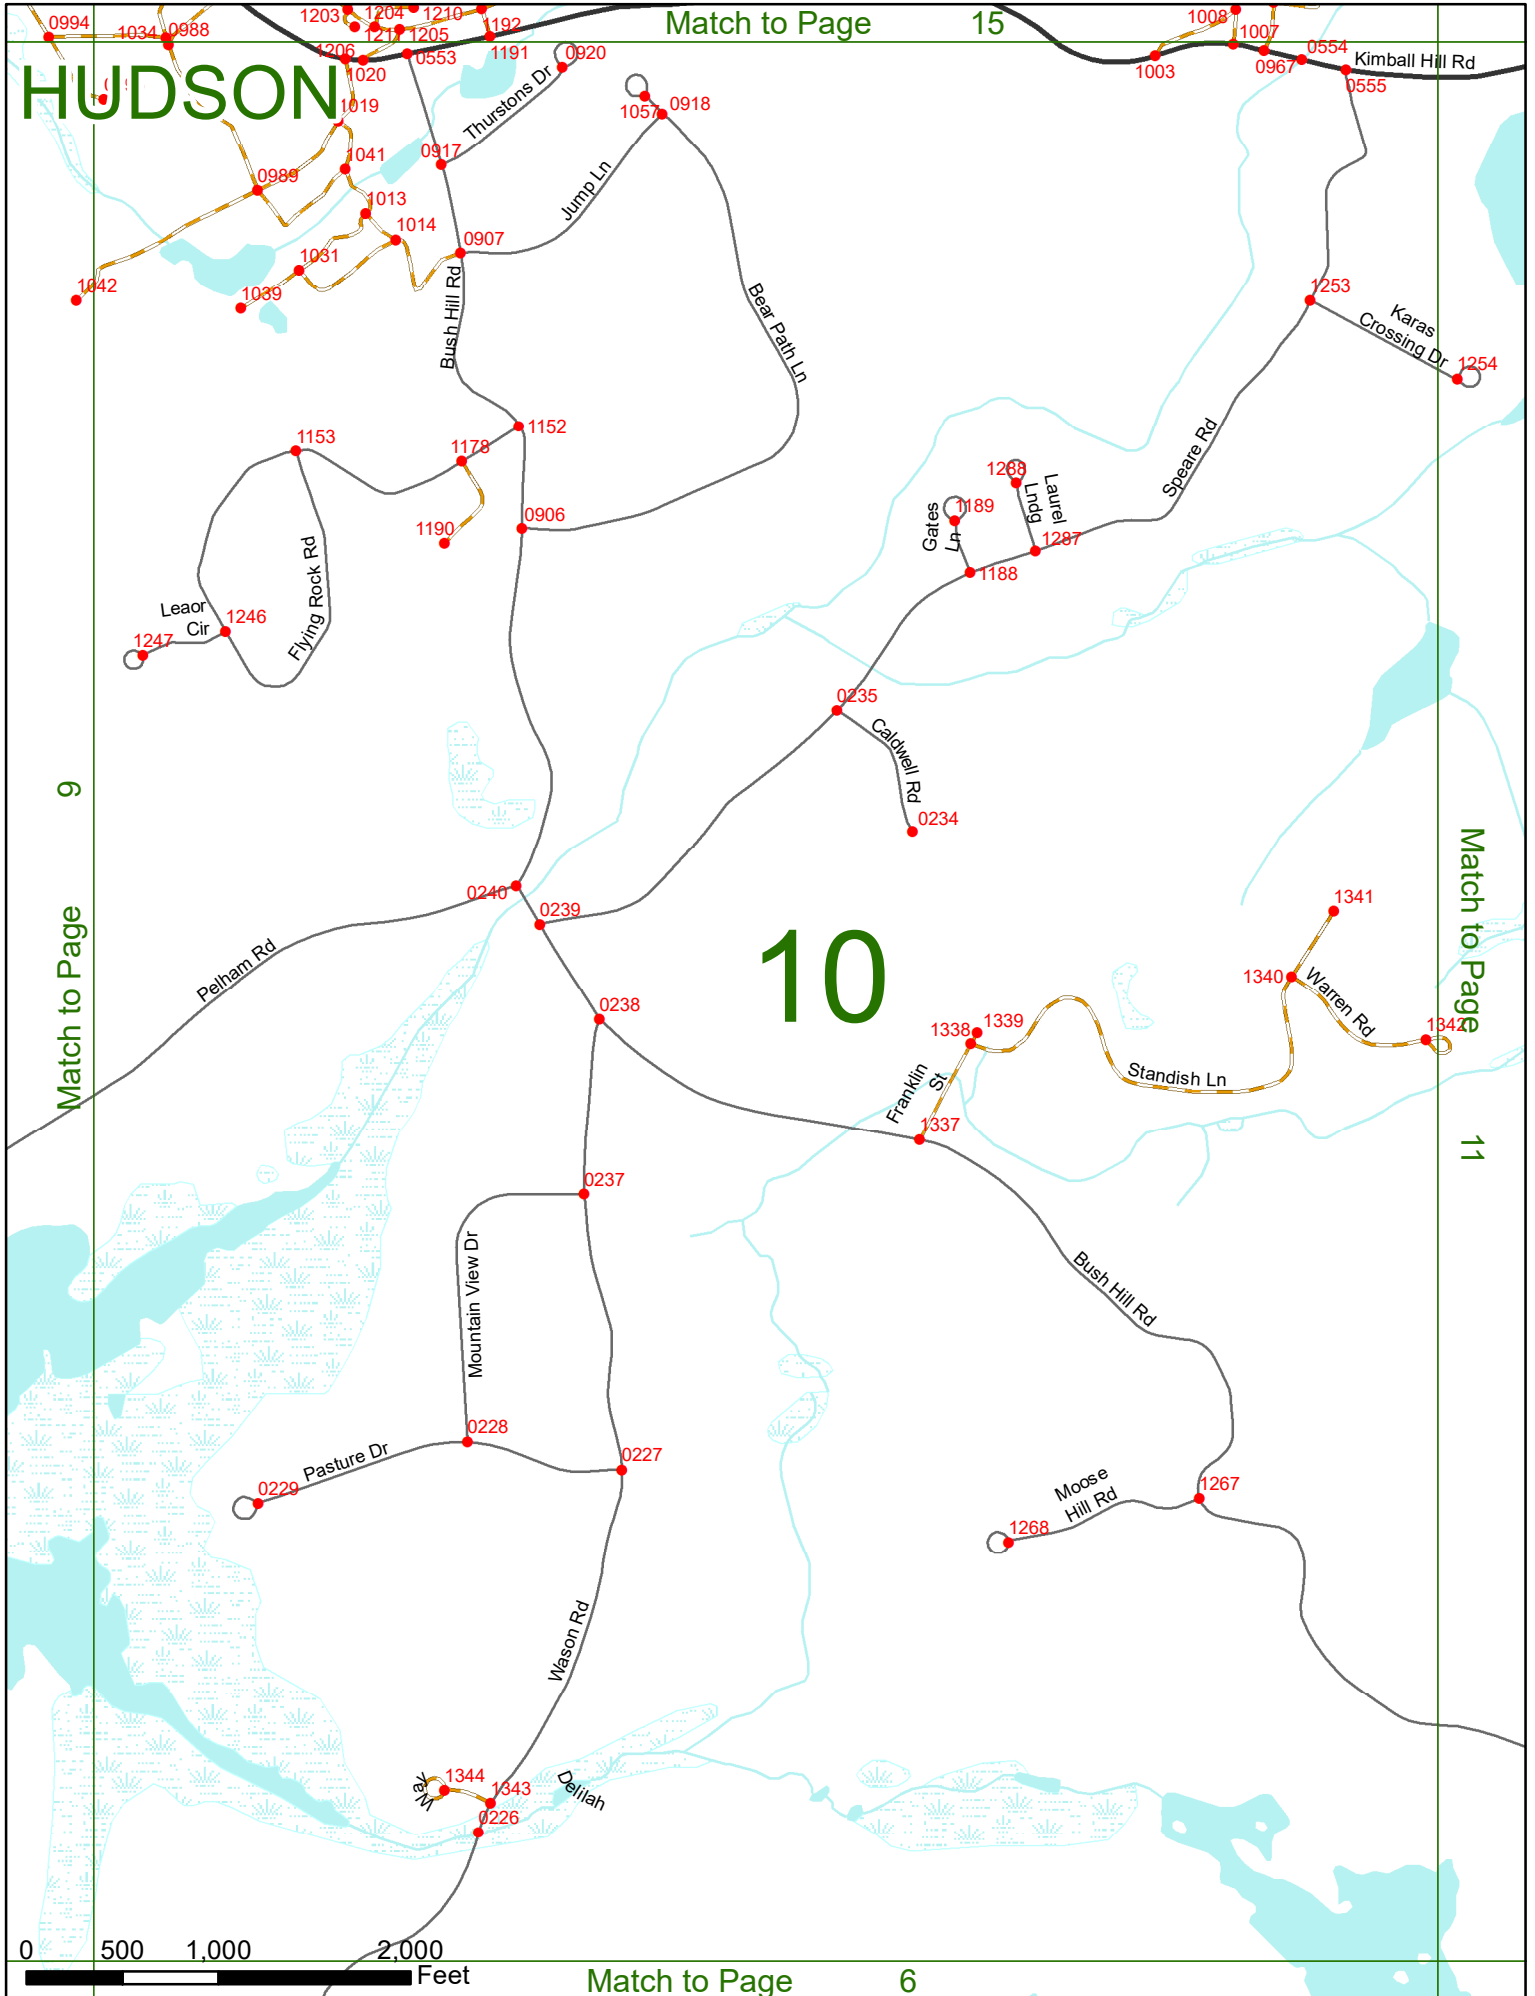

HUDSON

Match to Page 15

15

9

Match to Page

10

Match to Page

11

0 500 1,000 2,000 Feet

Match to Page

6