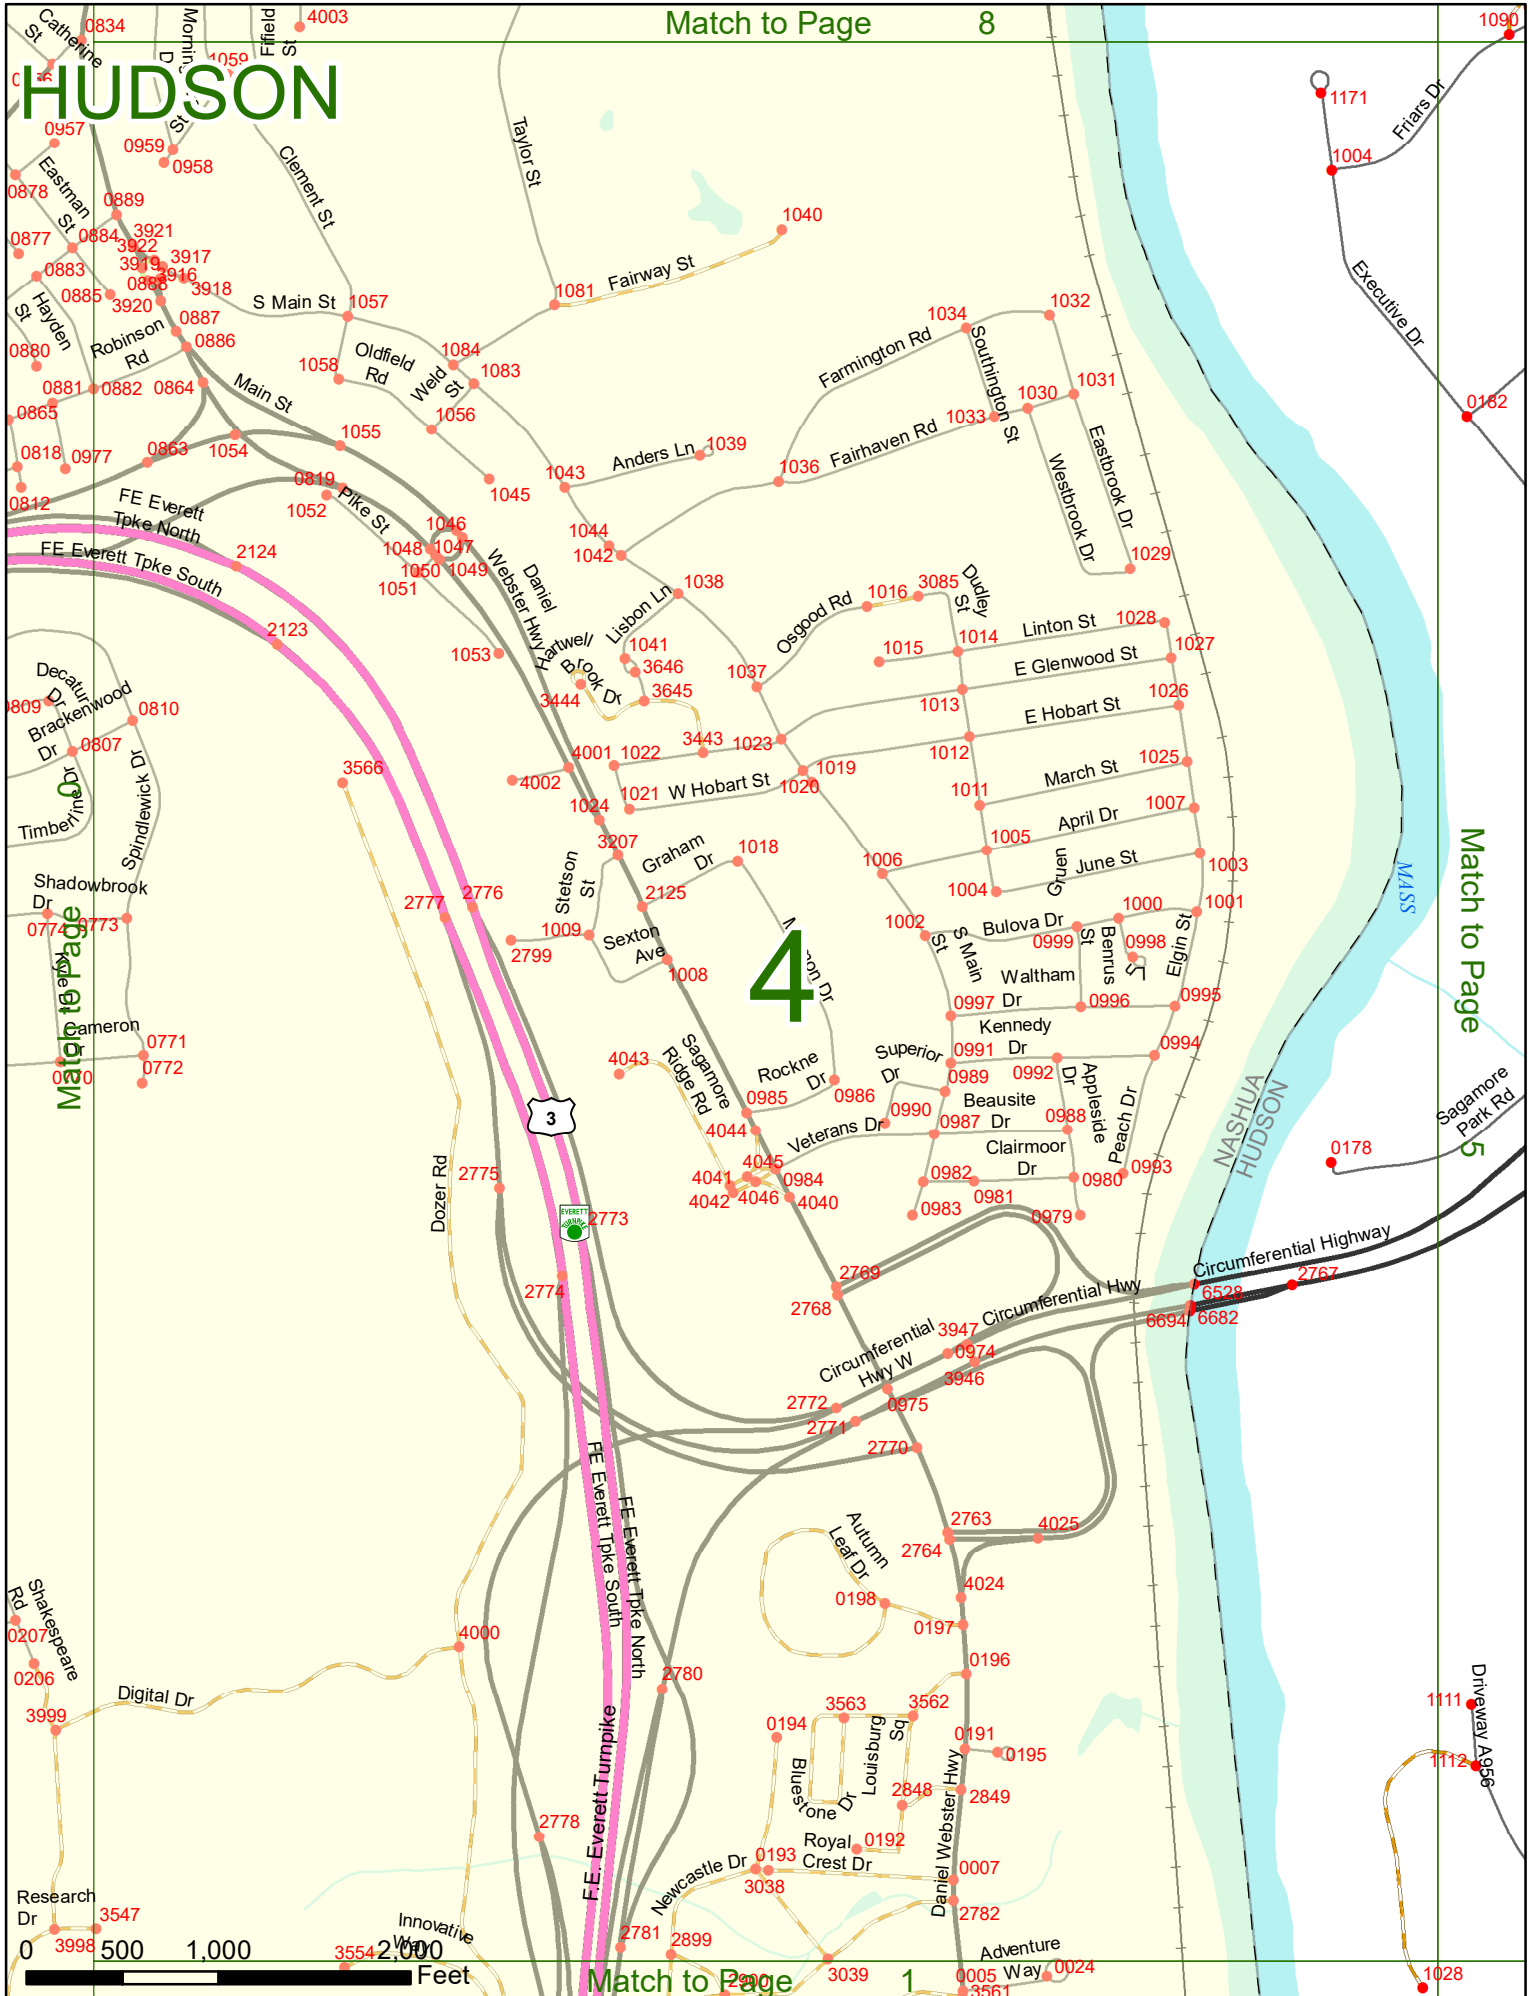

HUDSON

4

Match to Page

Match to Page

Match to Page

1