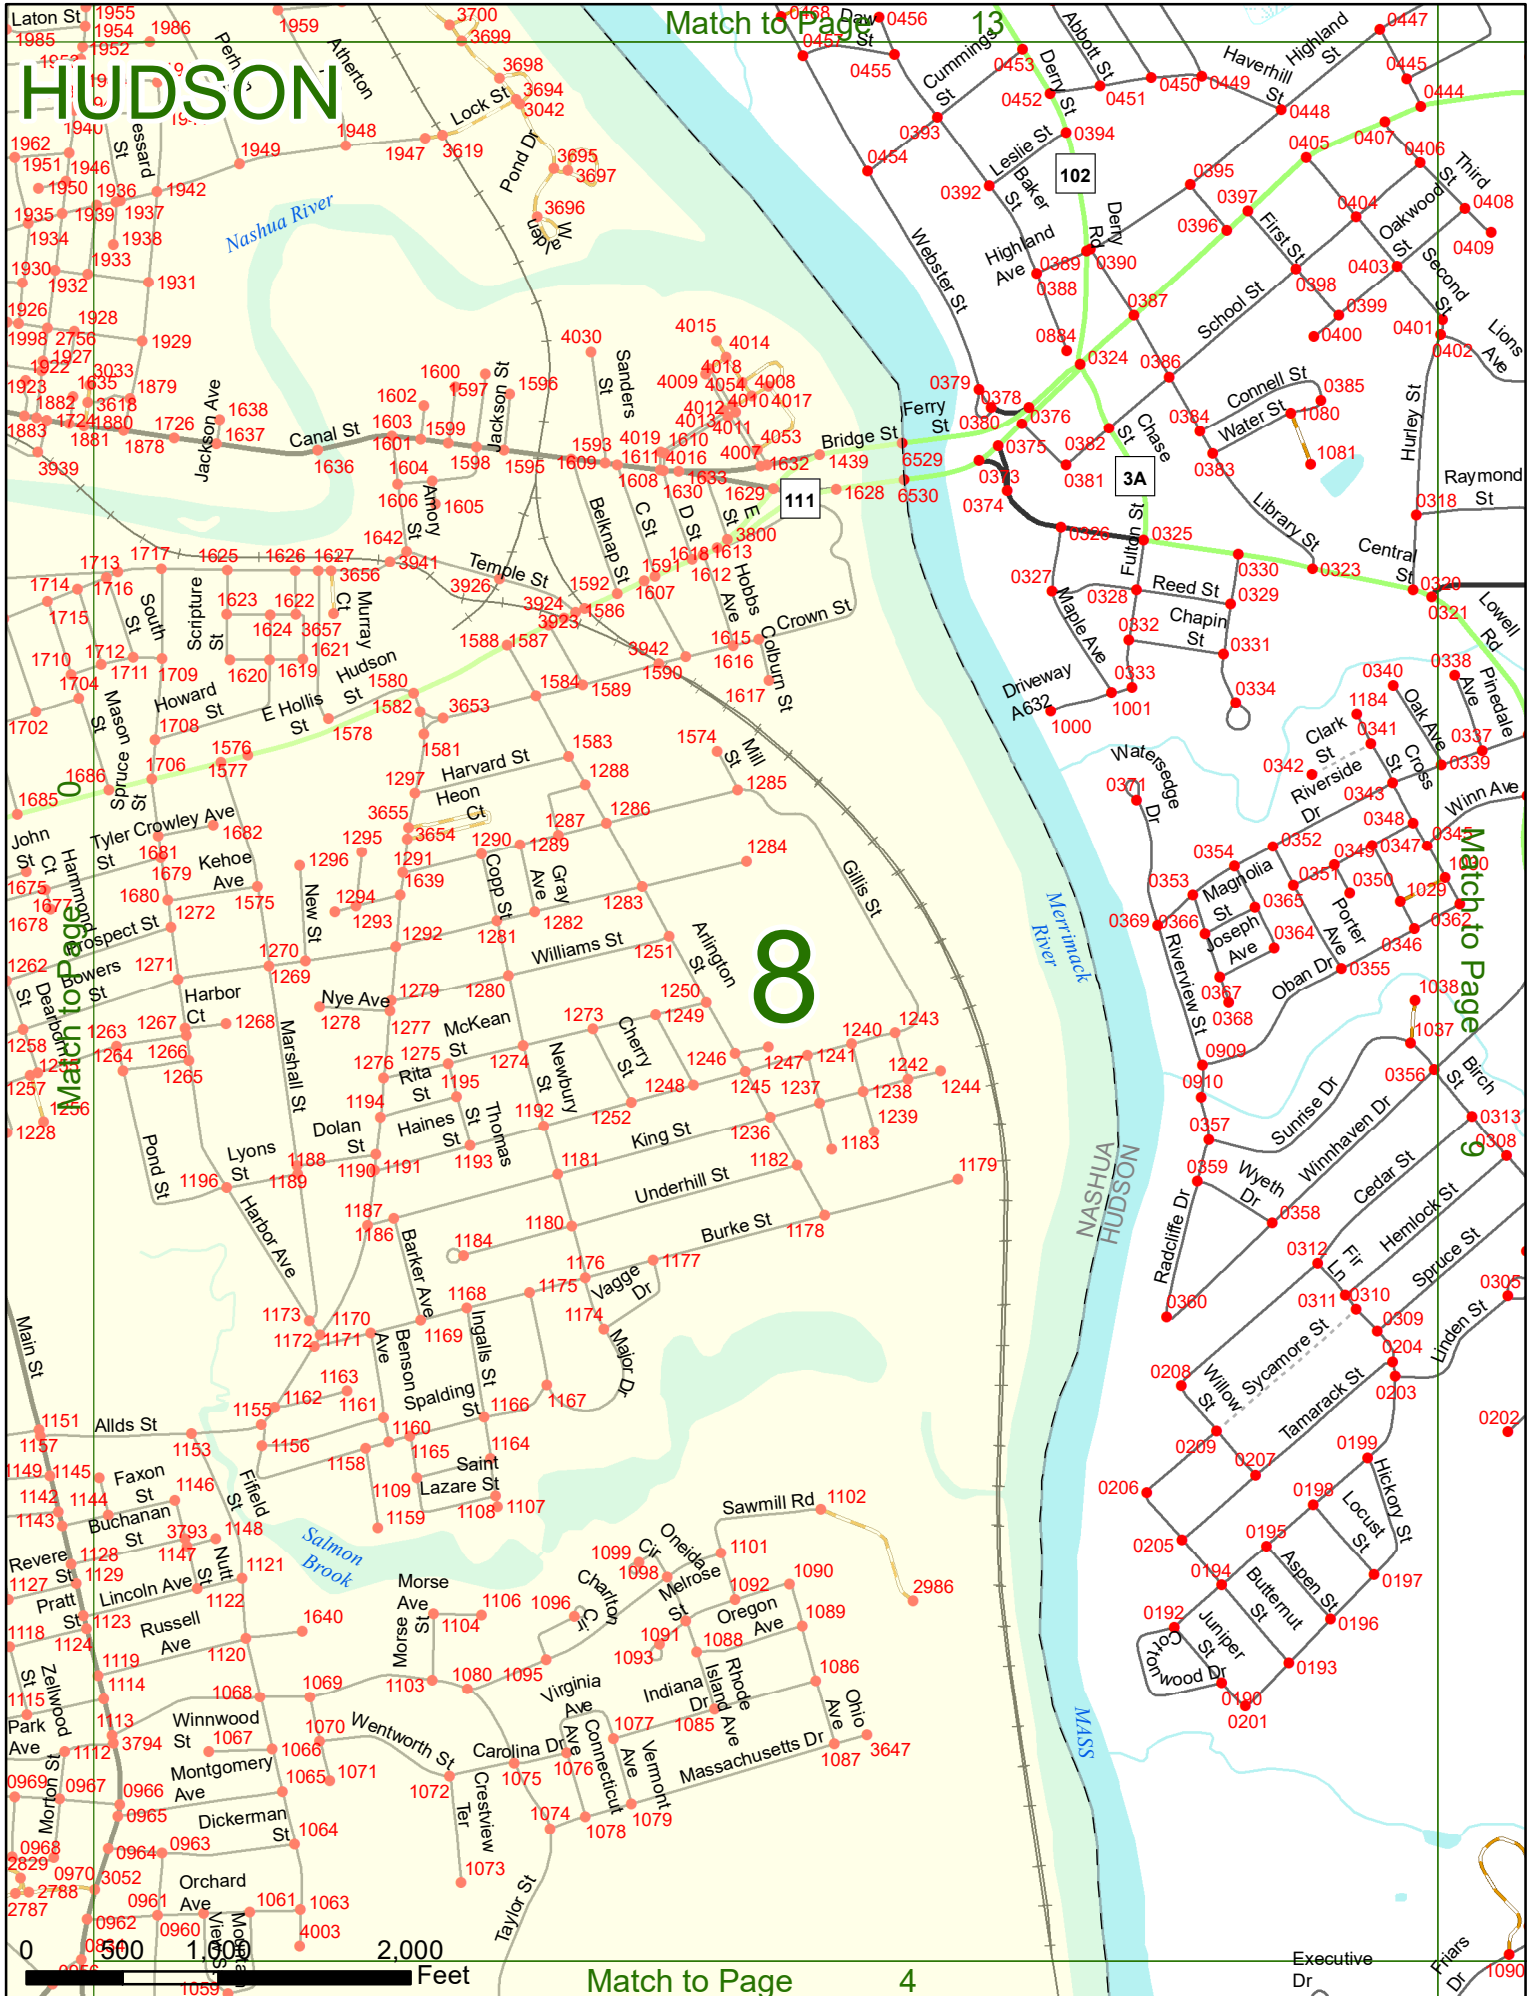

HUDSON

Match to Page 13

8

Match to Page 6

Match to Page 4

0 500 1,000 2,000 Feet

Executive Dr 1090