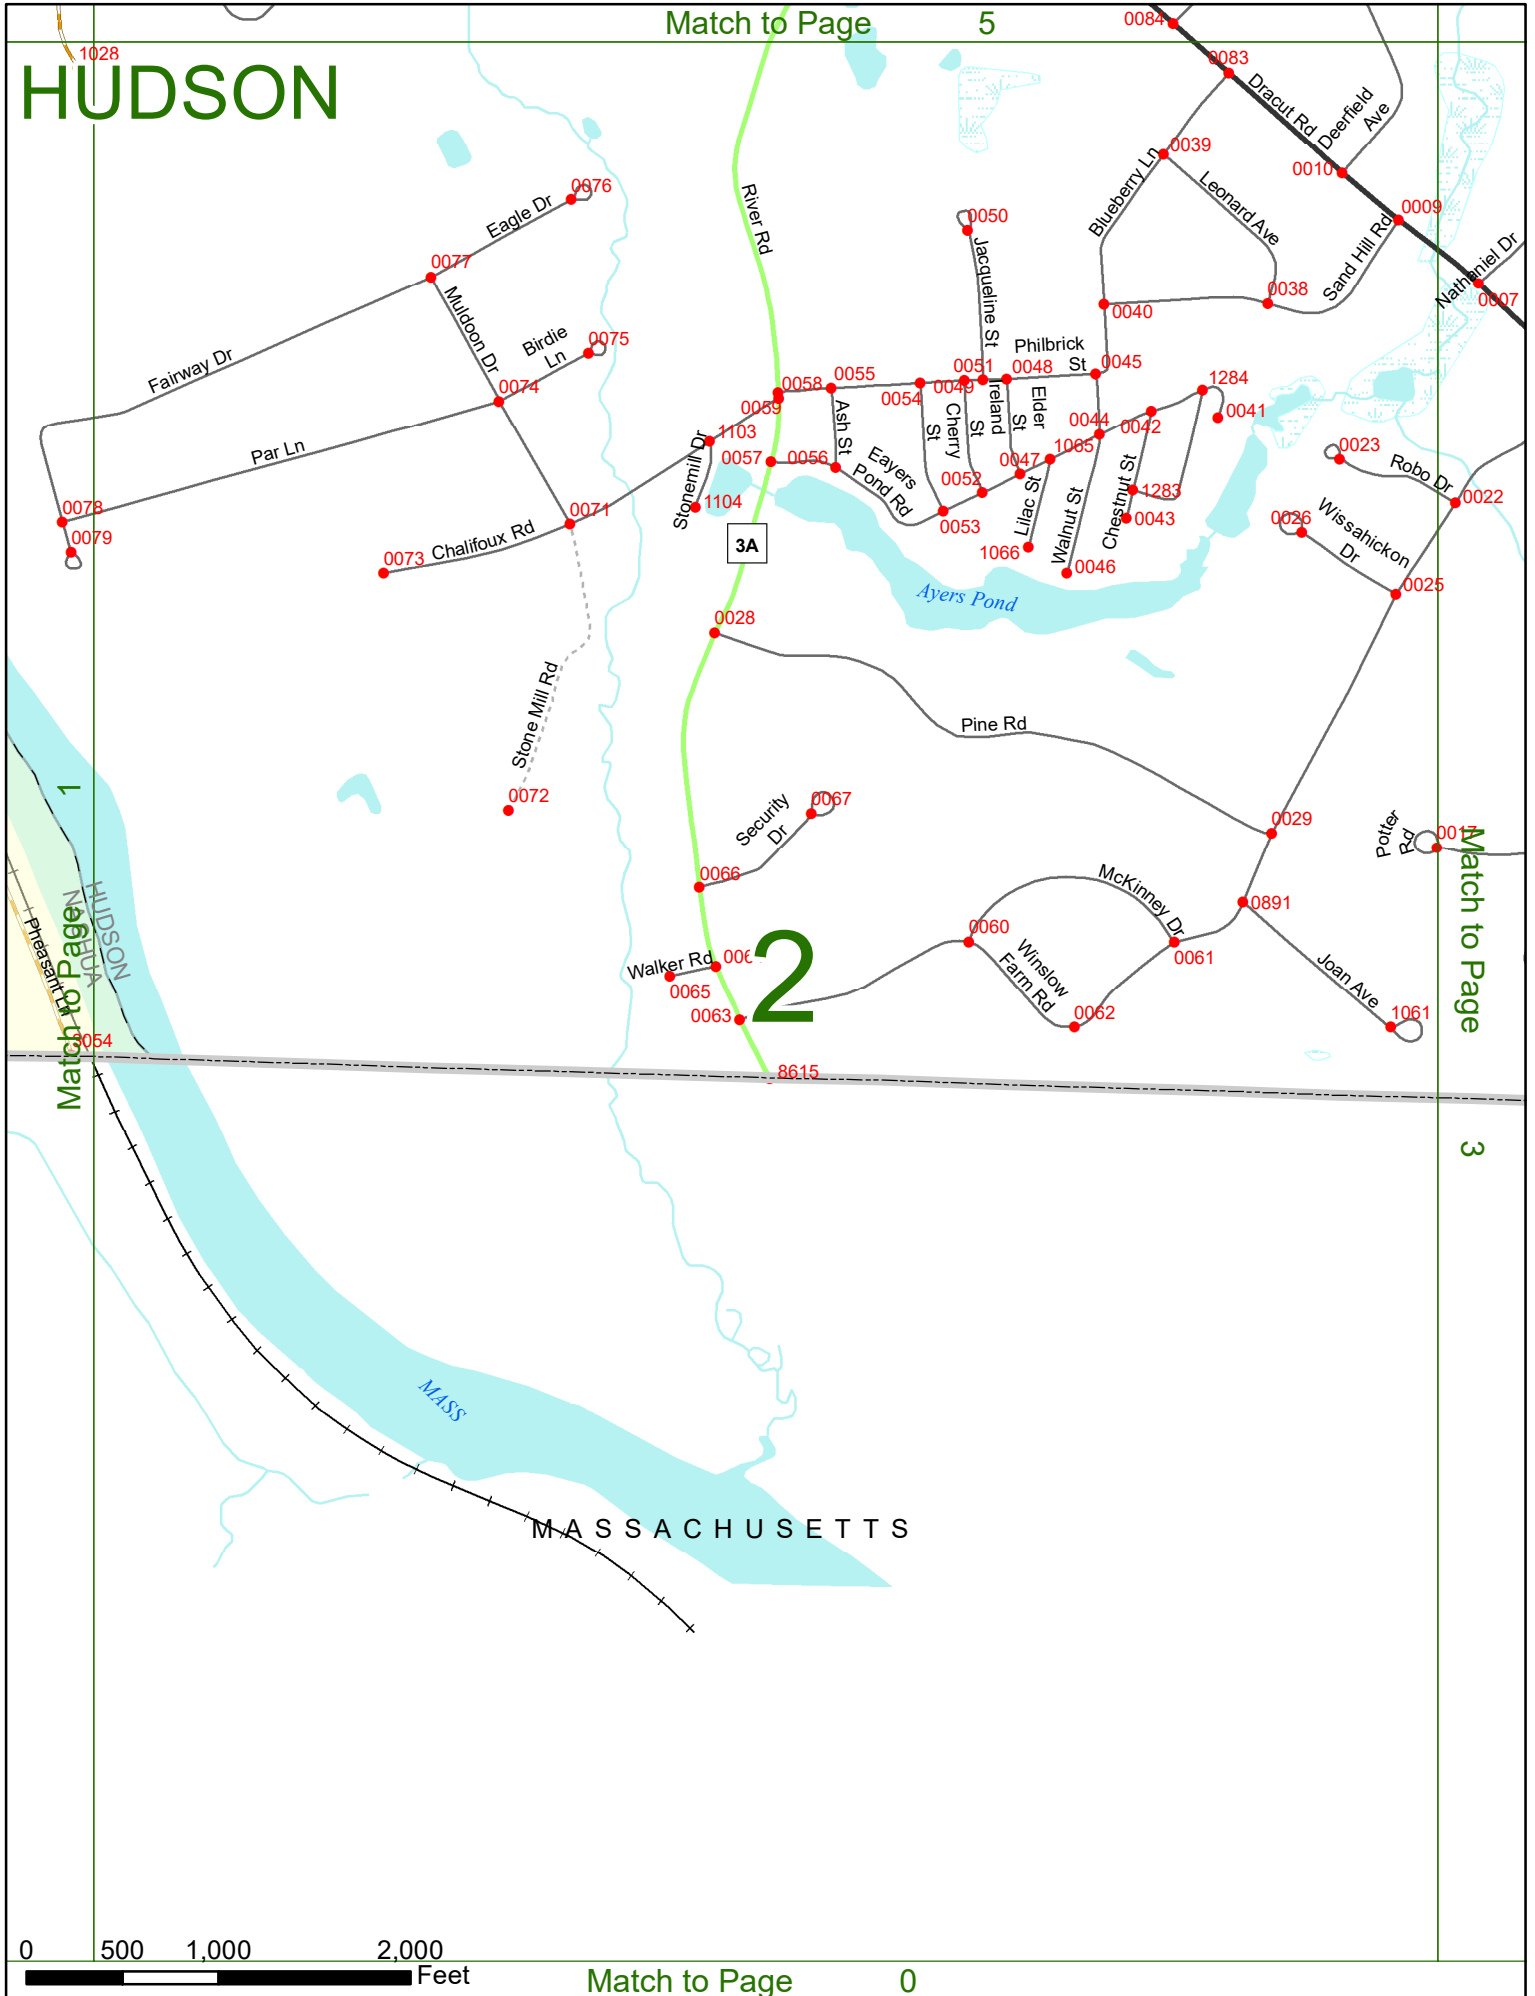

HUDSON

Match to Page 5

0 500 1,000 2,000 Feet

Match to Page 0