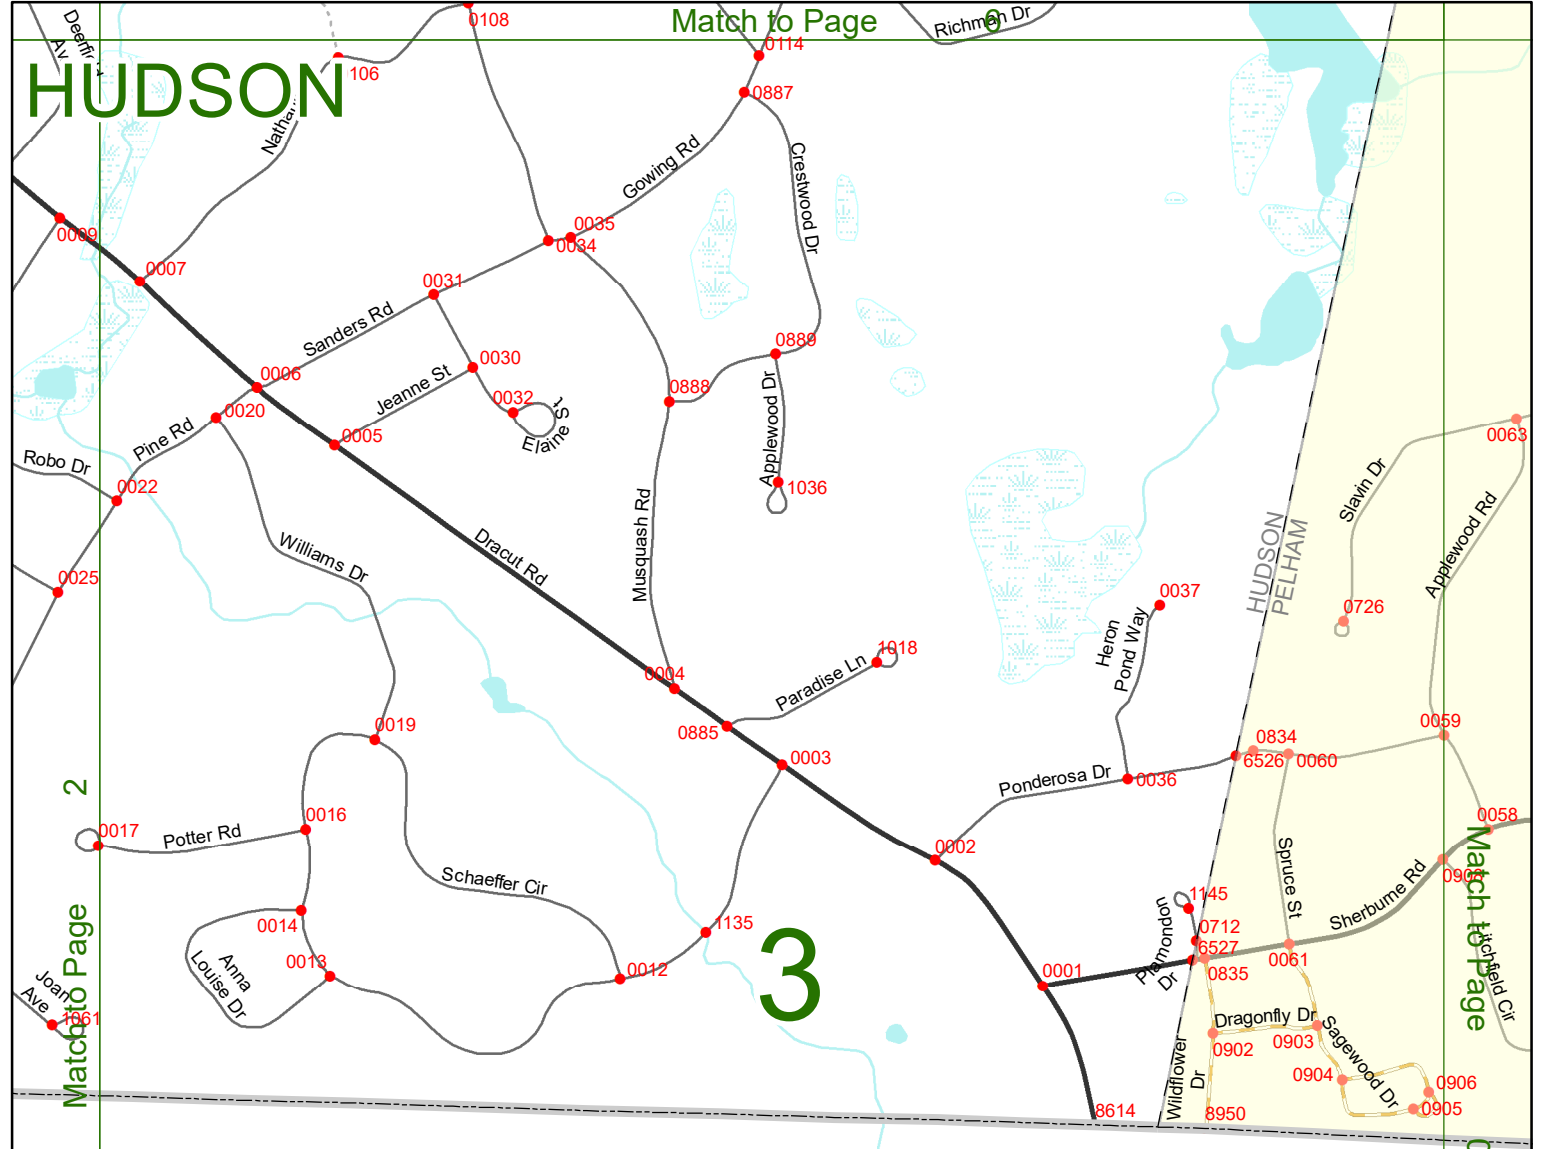

HUDSON

Match to Page

Richmond Dr

2

3

0

MASSACHUSETTS

Match to Page

0