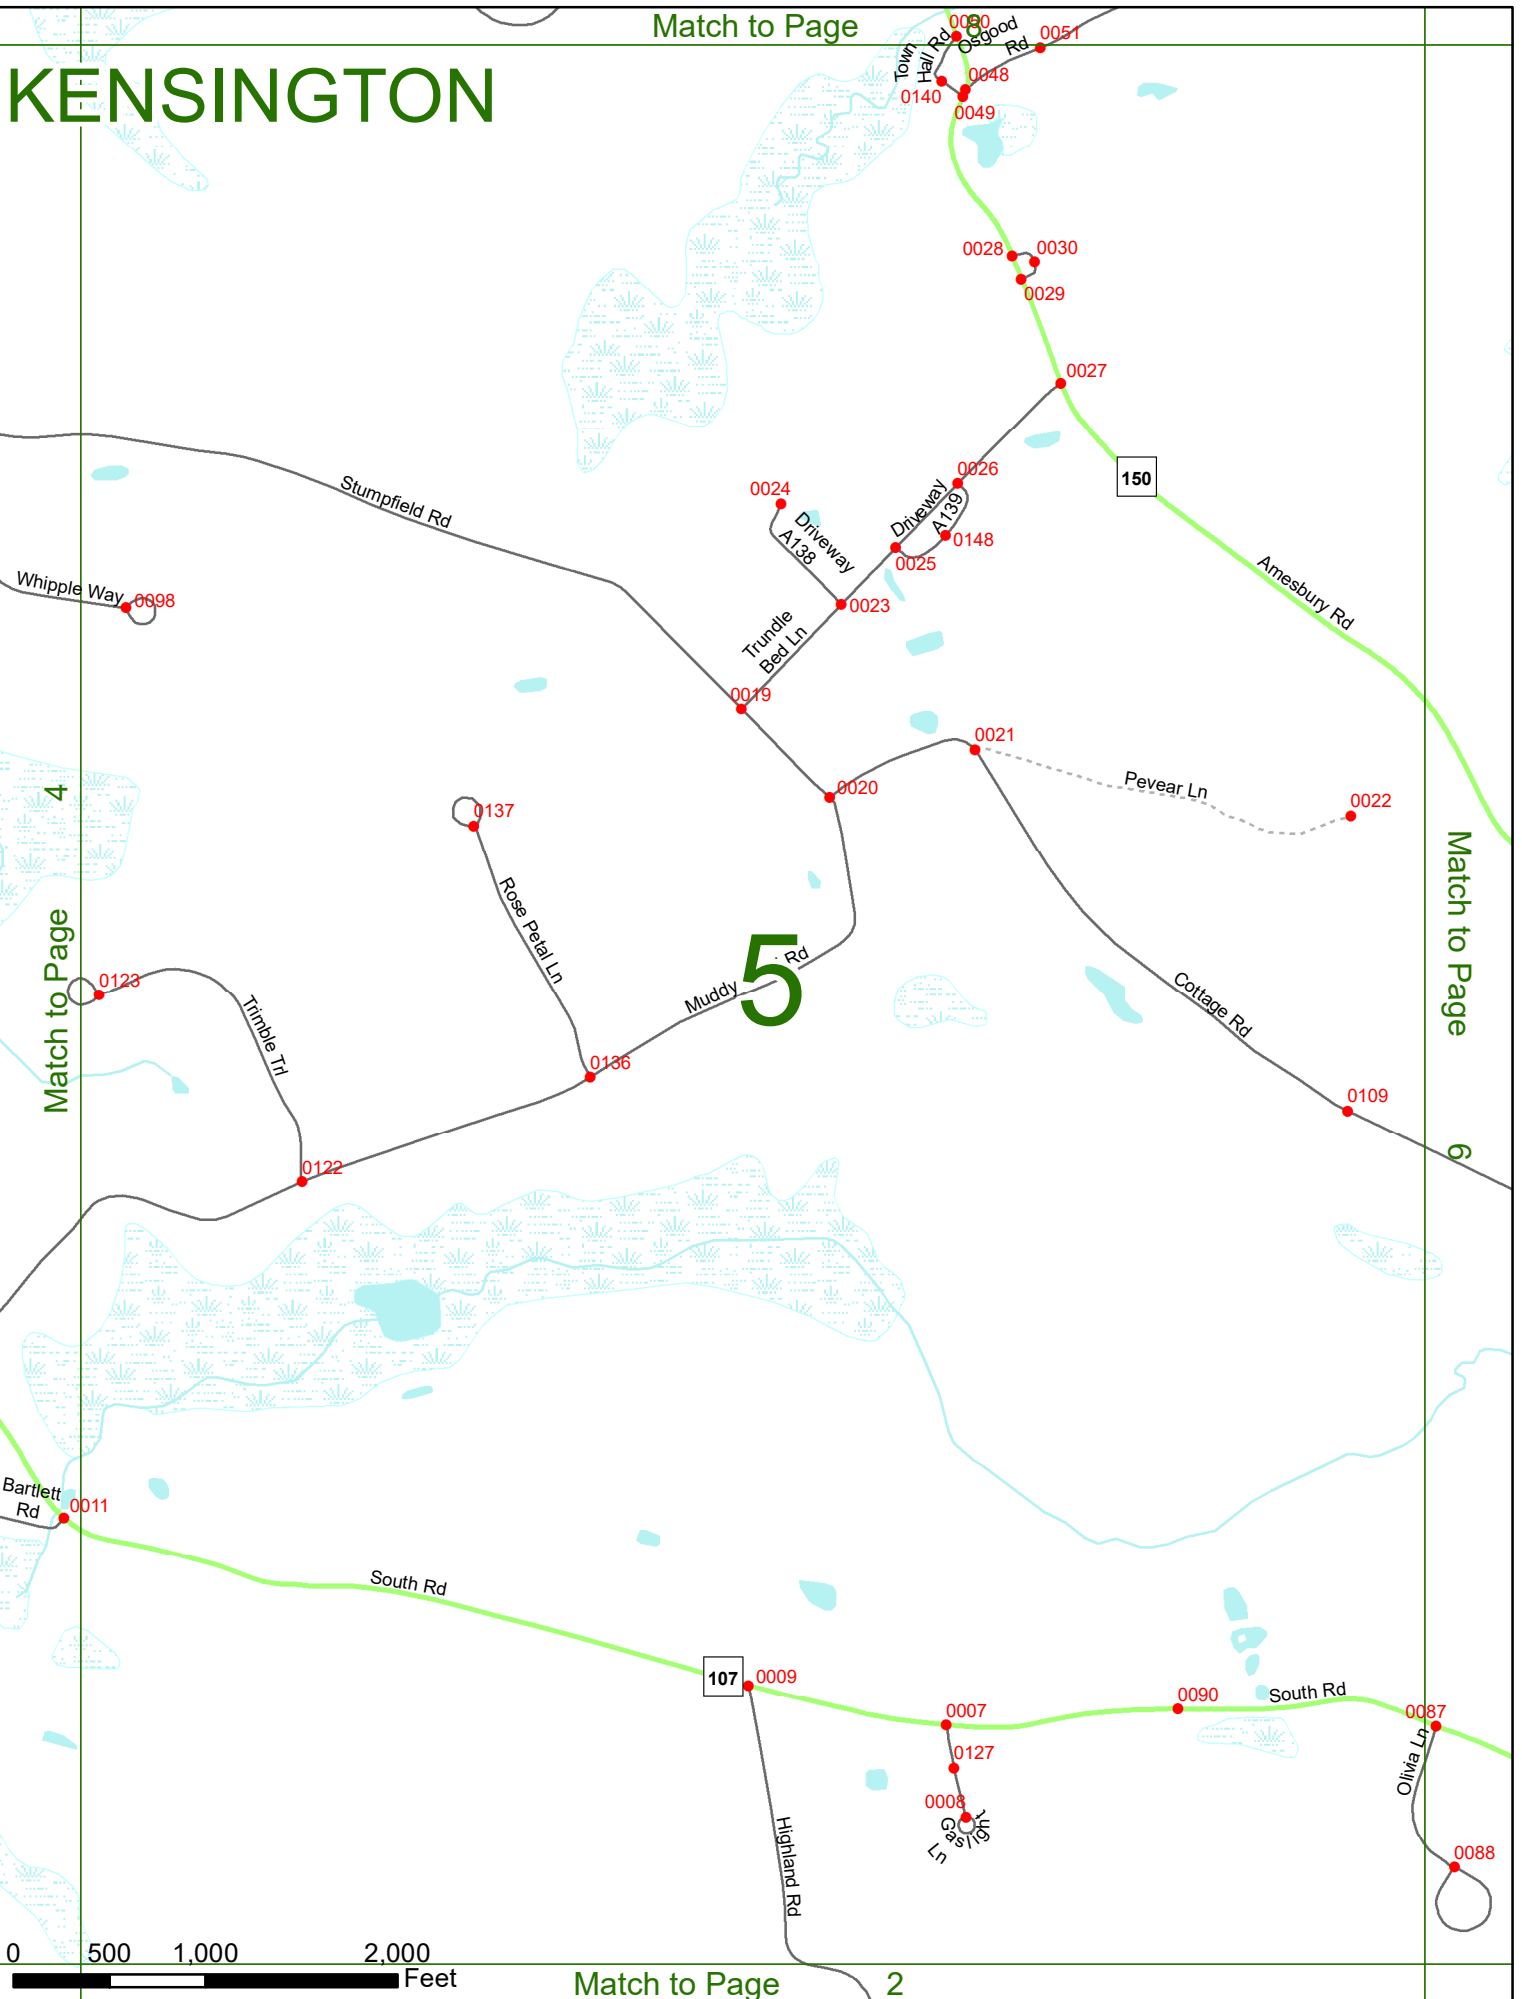

KENSINGTON

Match to Page

Match to Page

Match to Page

Match to Page

2