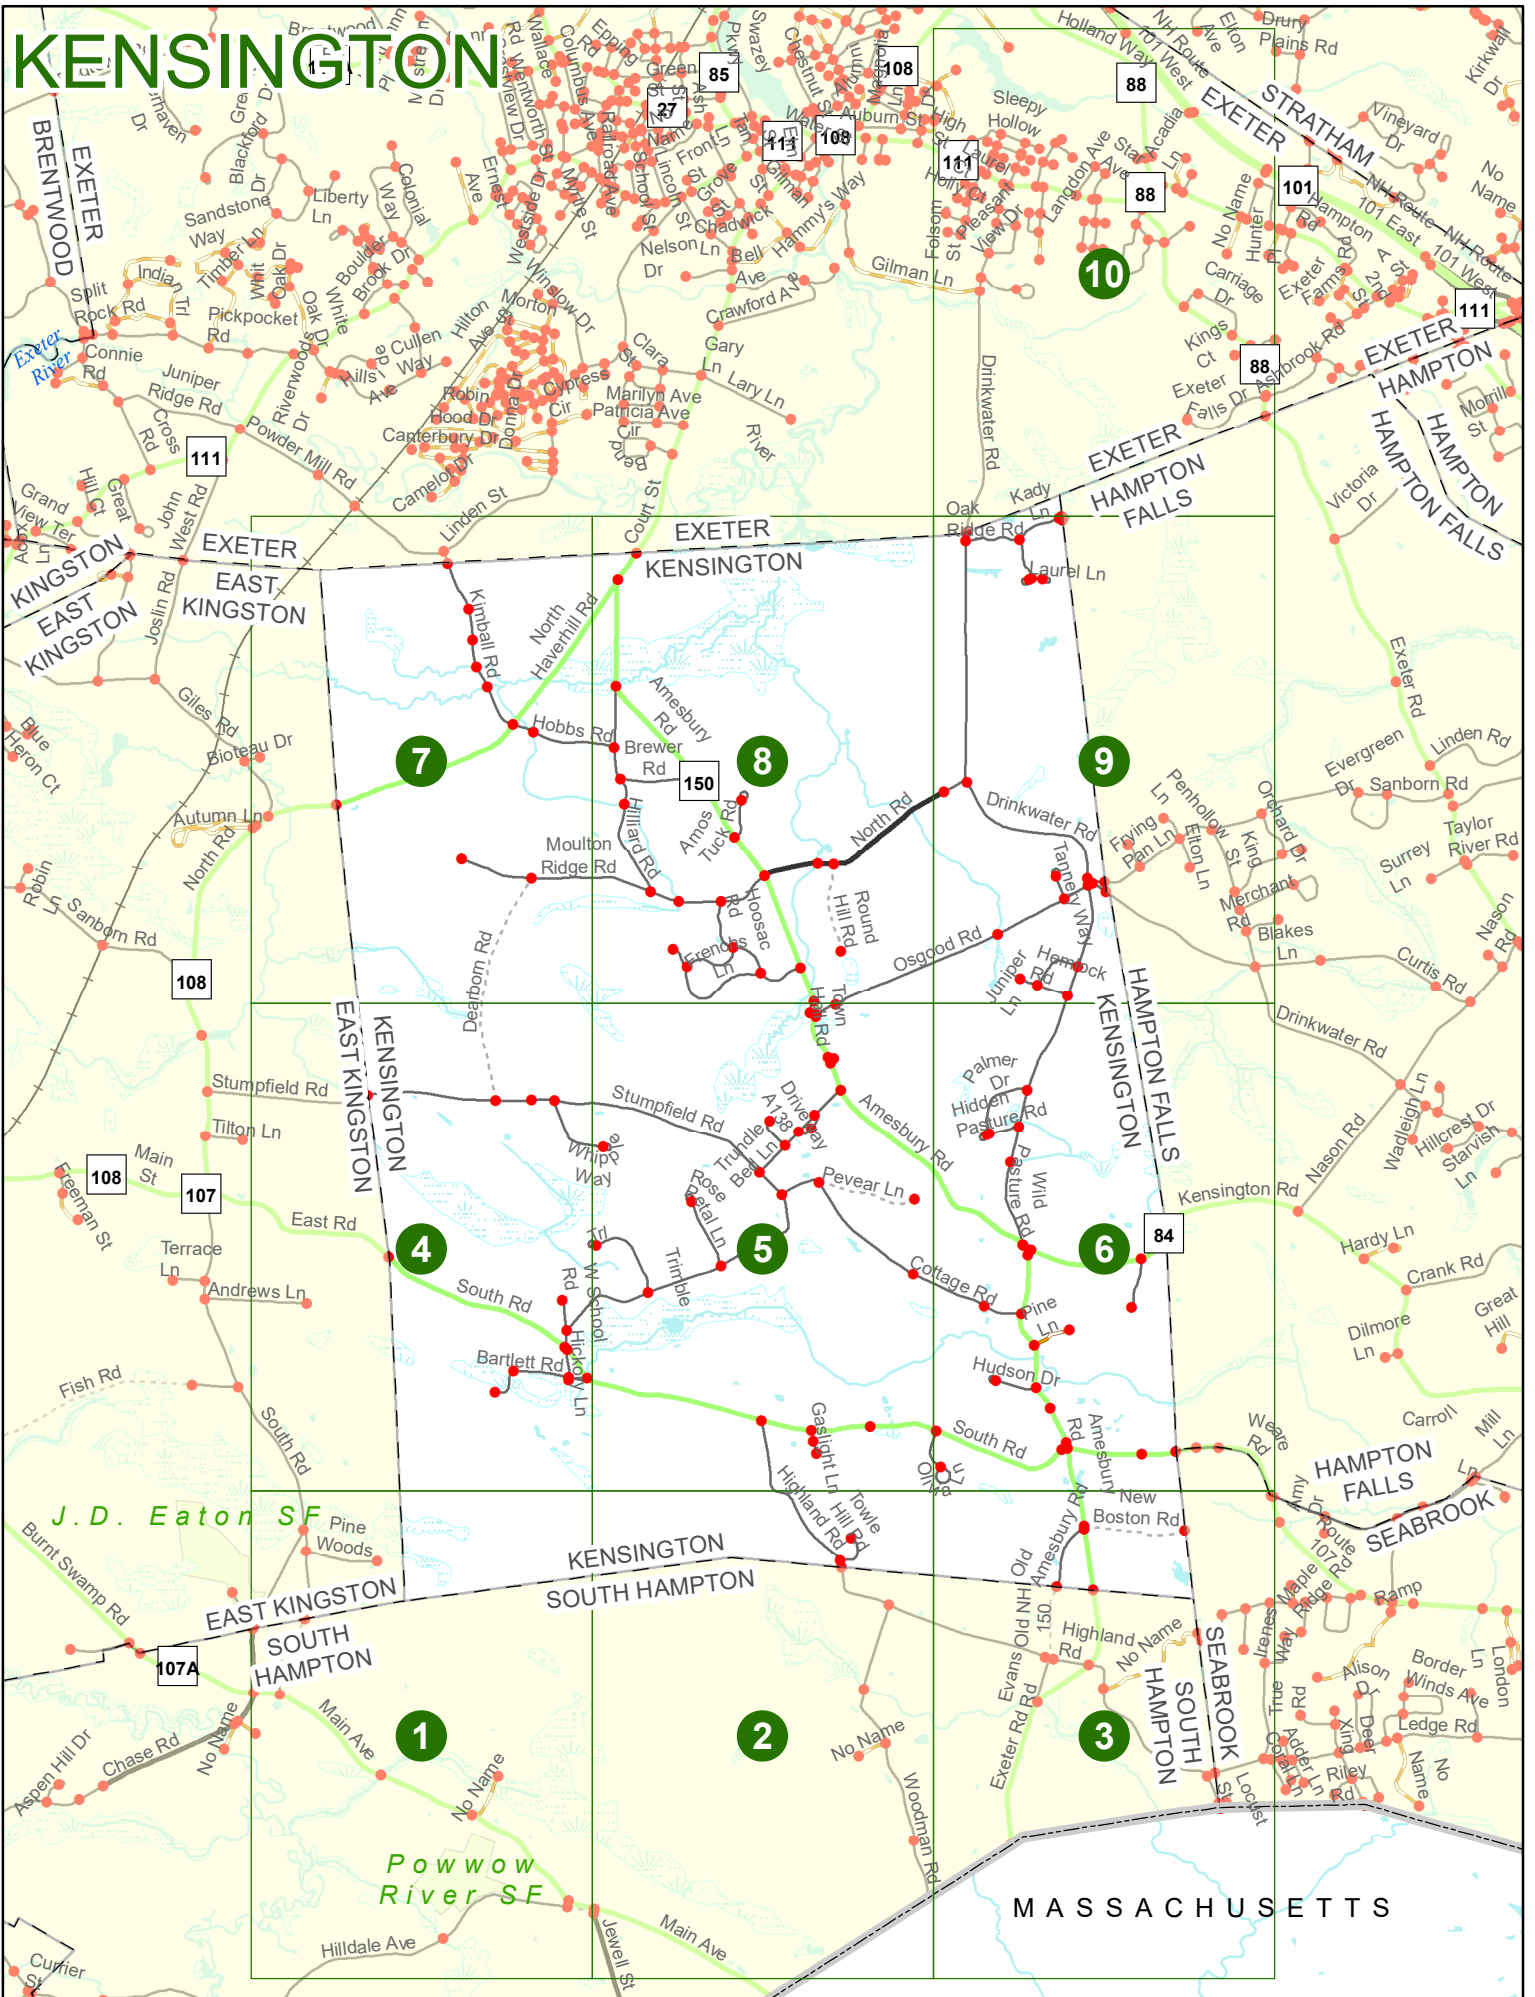

KENSINGTON