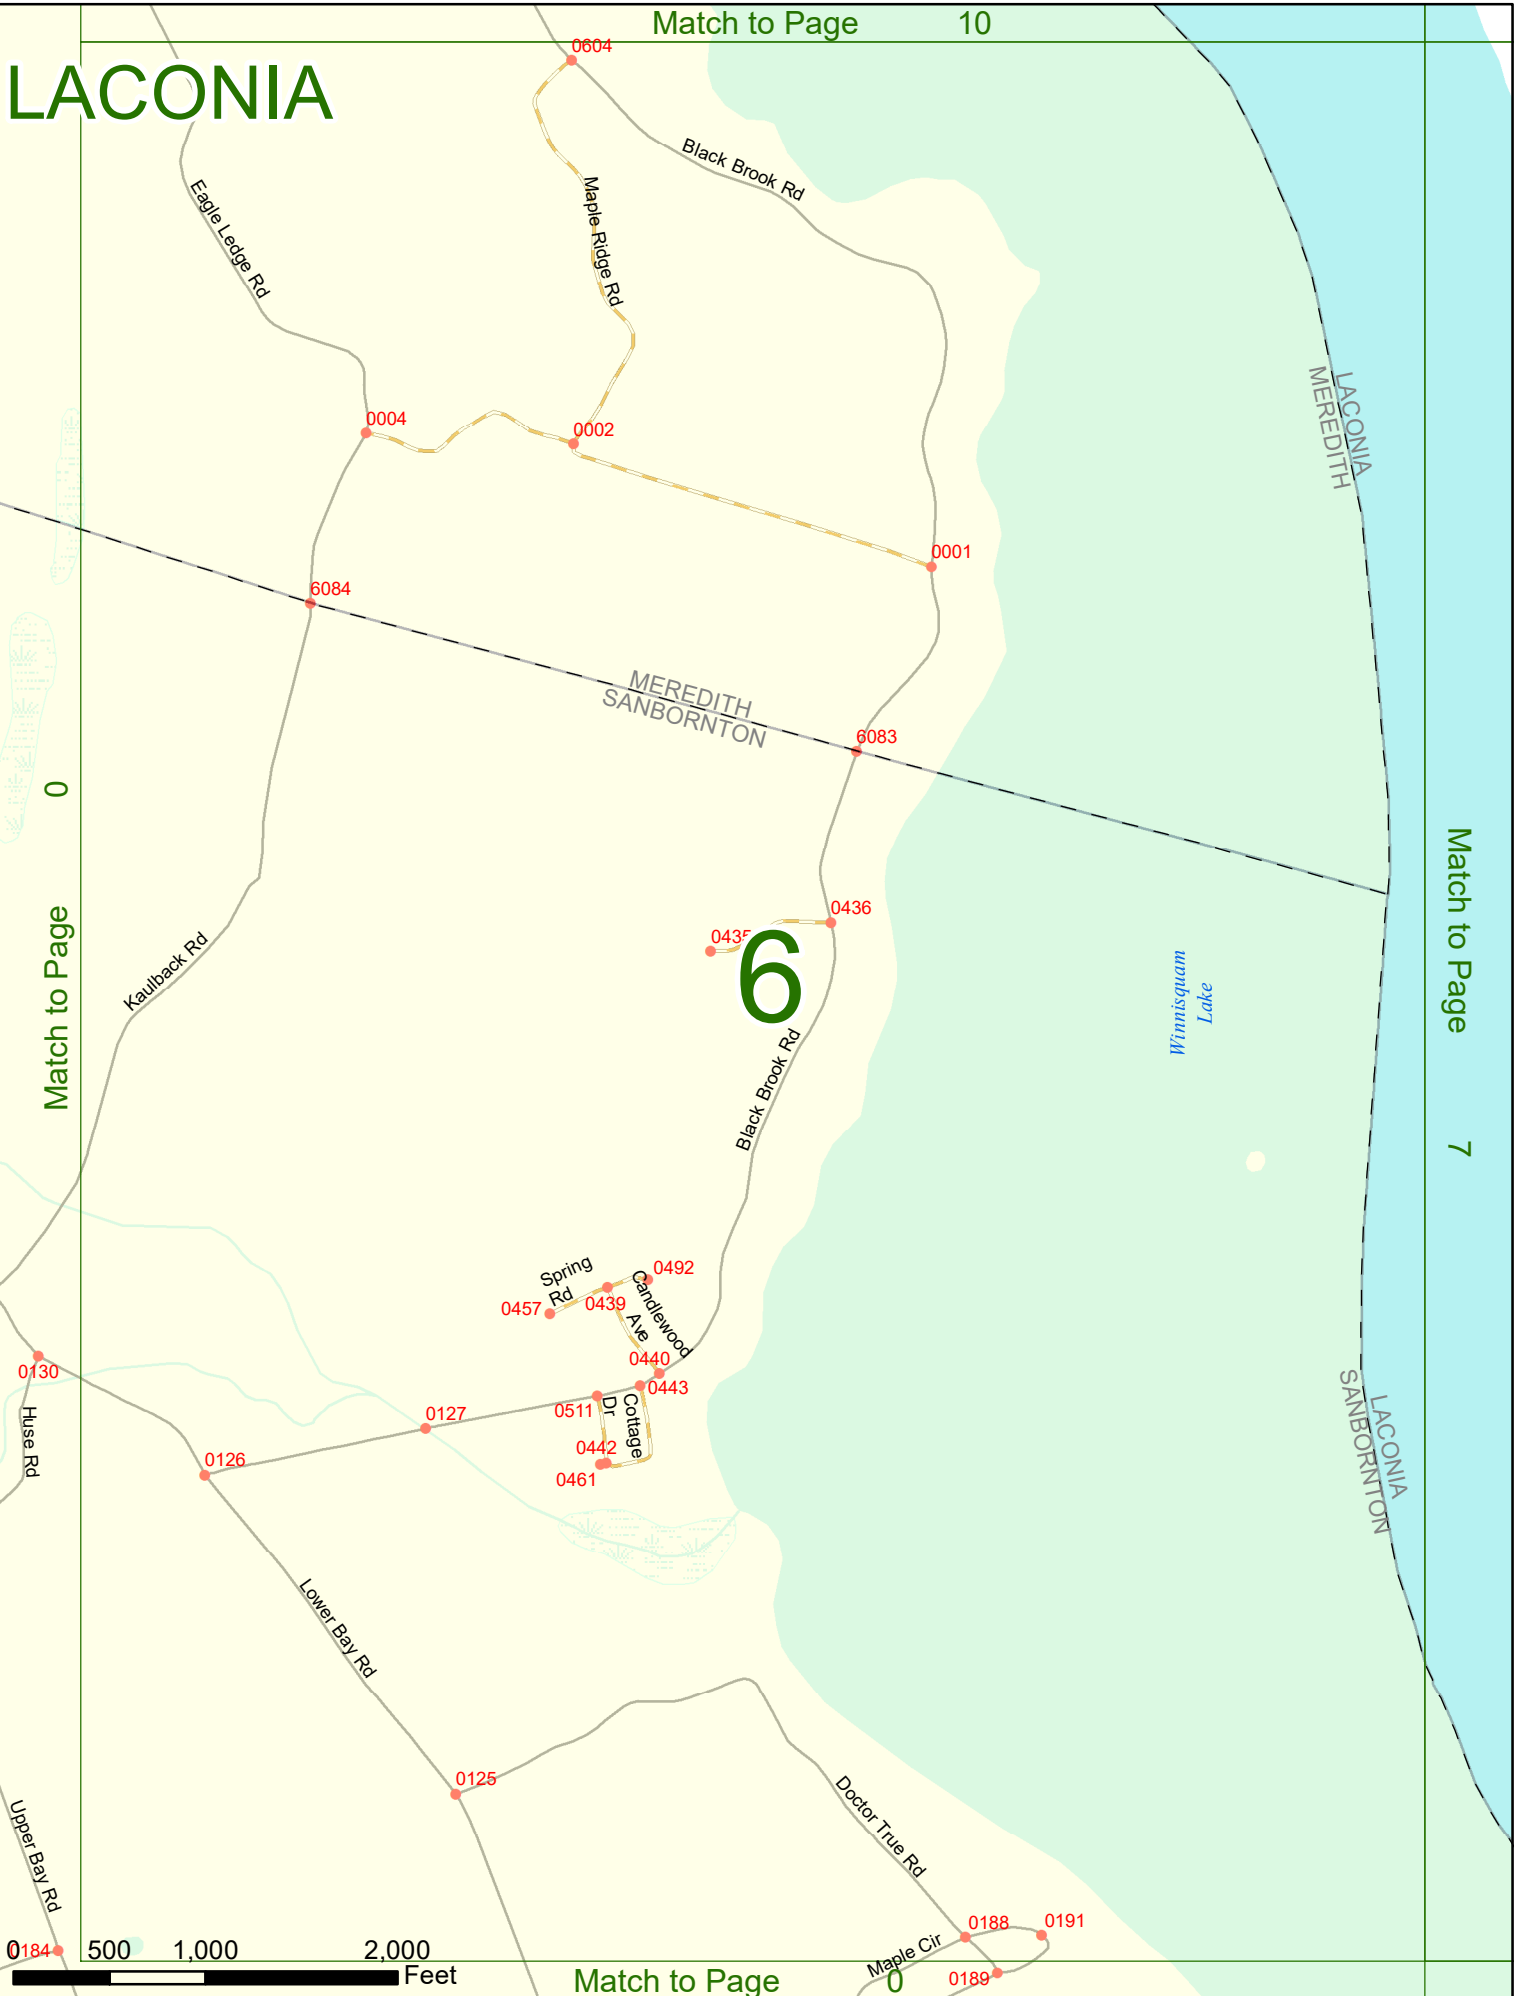

LACONIA

Match to Page 10

Match to Page 7

Match to Page 0

500 1,000 2,000 Feet

Match to Page 0