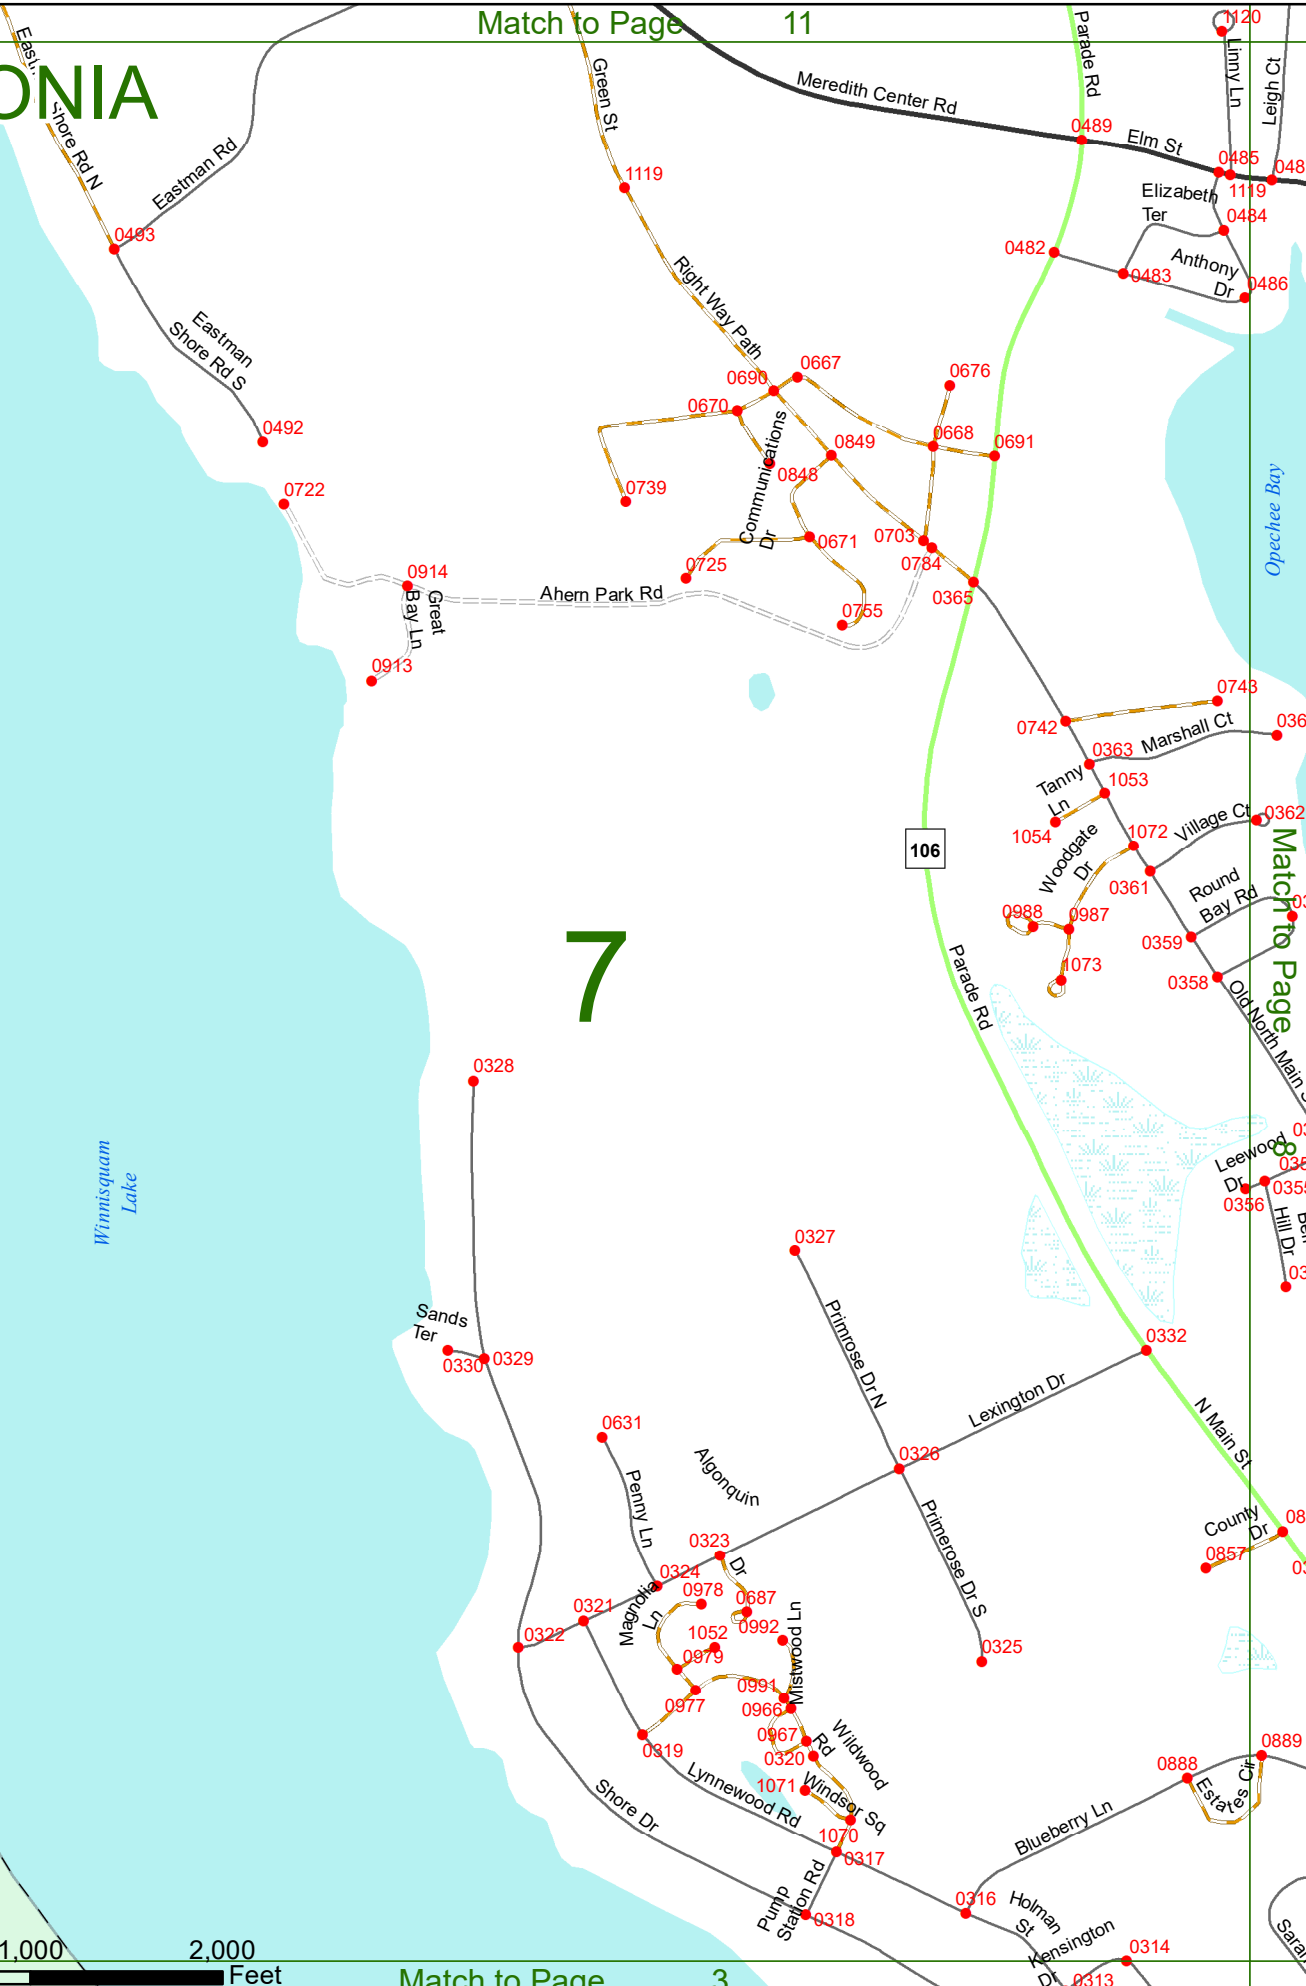

2022 Nodal Reference Bookmap

LEGEND

NHDOT will accept crash locations based on the State of NH Uniform Police Traffic Accident Report.

Crash occurred on:

Option 1 Street Address
 123 Main Street

Option 2 Route No and/or Distance from NESW Intesecting Road, Bridge,
 Street name Intersecting Street Town/County line
 Main Street 500 E Oak Street

Option 3 First Node Distance from First Node Second Node
 515 212 632

Option 4 Route No and/or Mile Marker on Interstate Only NESW Mile (Marker)
 Street name
 189S 700 feet S 36.8

Option 3 – Example

Street Name Loudon Road
First Node 803
Distance from First Node 318 Ft
Second Node 813

Match to Page 6

Match to Page 8

Match to Page 3

7

LACONIA
MEREDITH

6

LACONIA
SANBORNTON

LACONIA