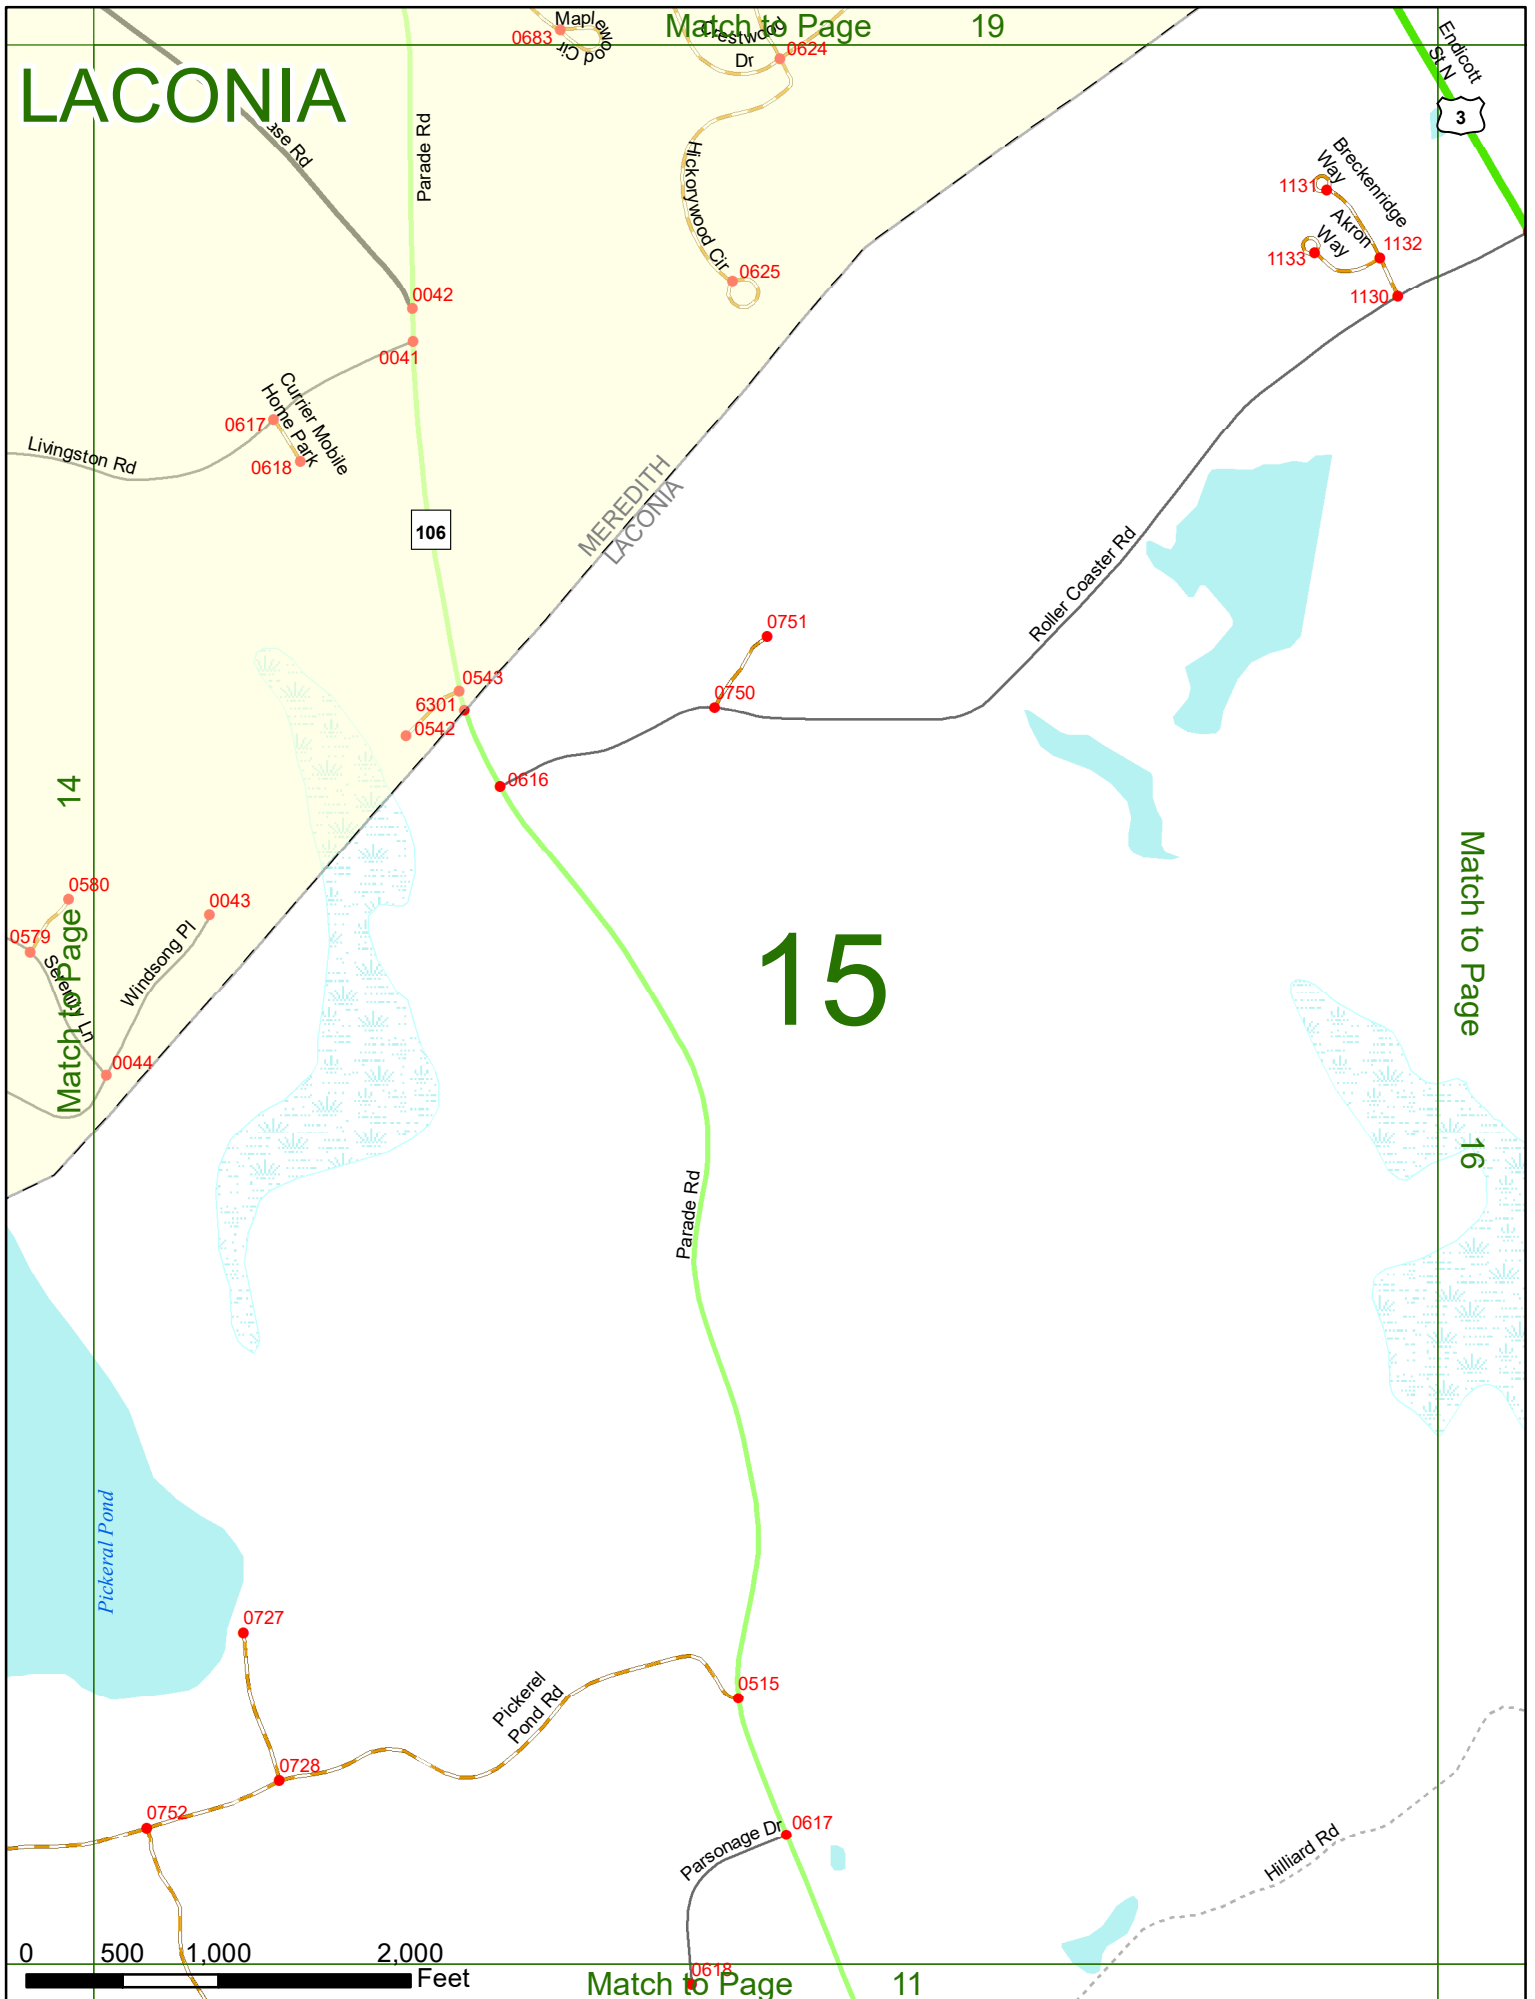

LACONIA

0 500 1,000 2,000 Feet

Match to Page 11

Match to Page 19

14

Match to Page

16

MEREDITH
LACONIA

Edicott St
3

Breckenridge Way
Akron Way
1131
1133
1132
1130

Livingston Rd

Currier Mobile Home Park
0617
0618

106

Roller Coaster Rd

Parade Rd

Pickeral Pond

Pickeral Pond Rd

Parsonage Dr

Hilliard Rd

Match to Page