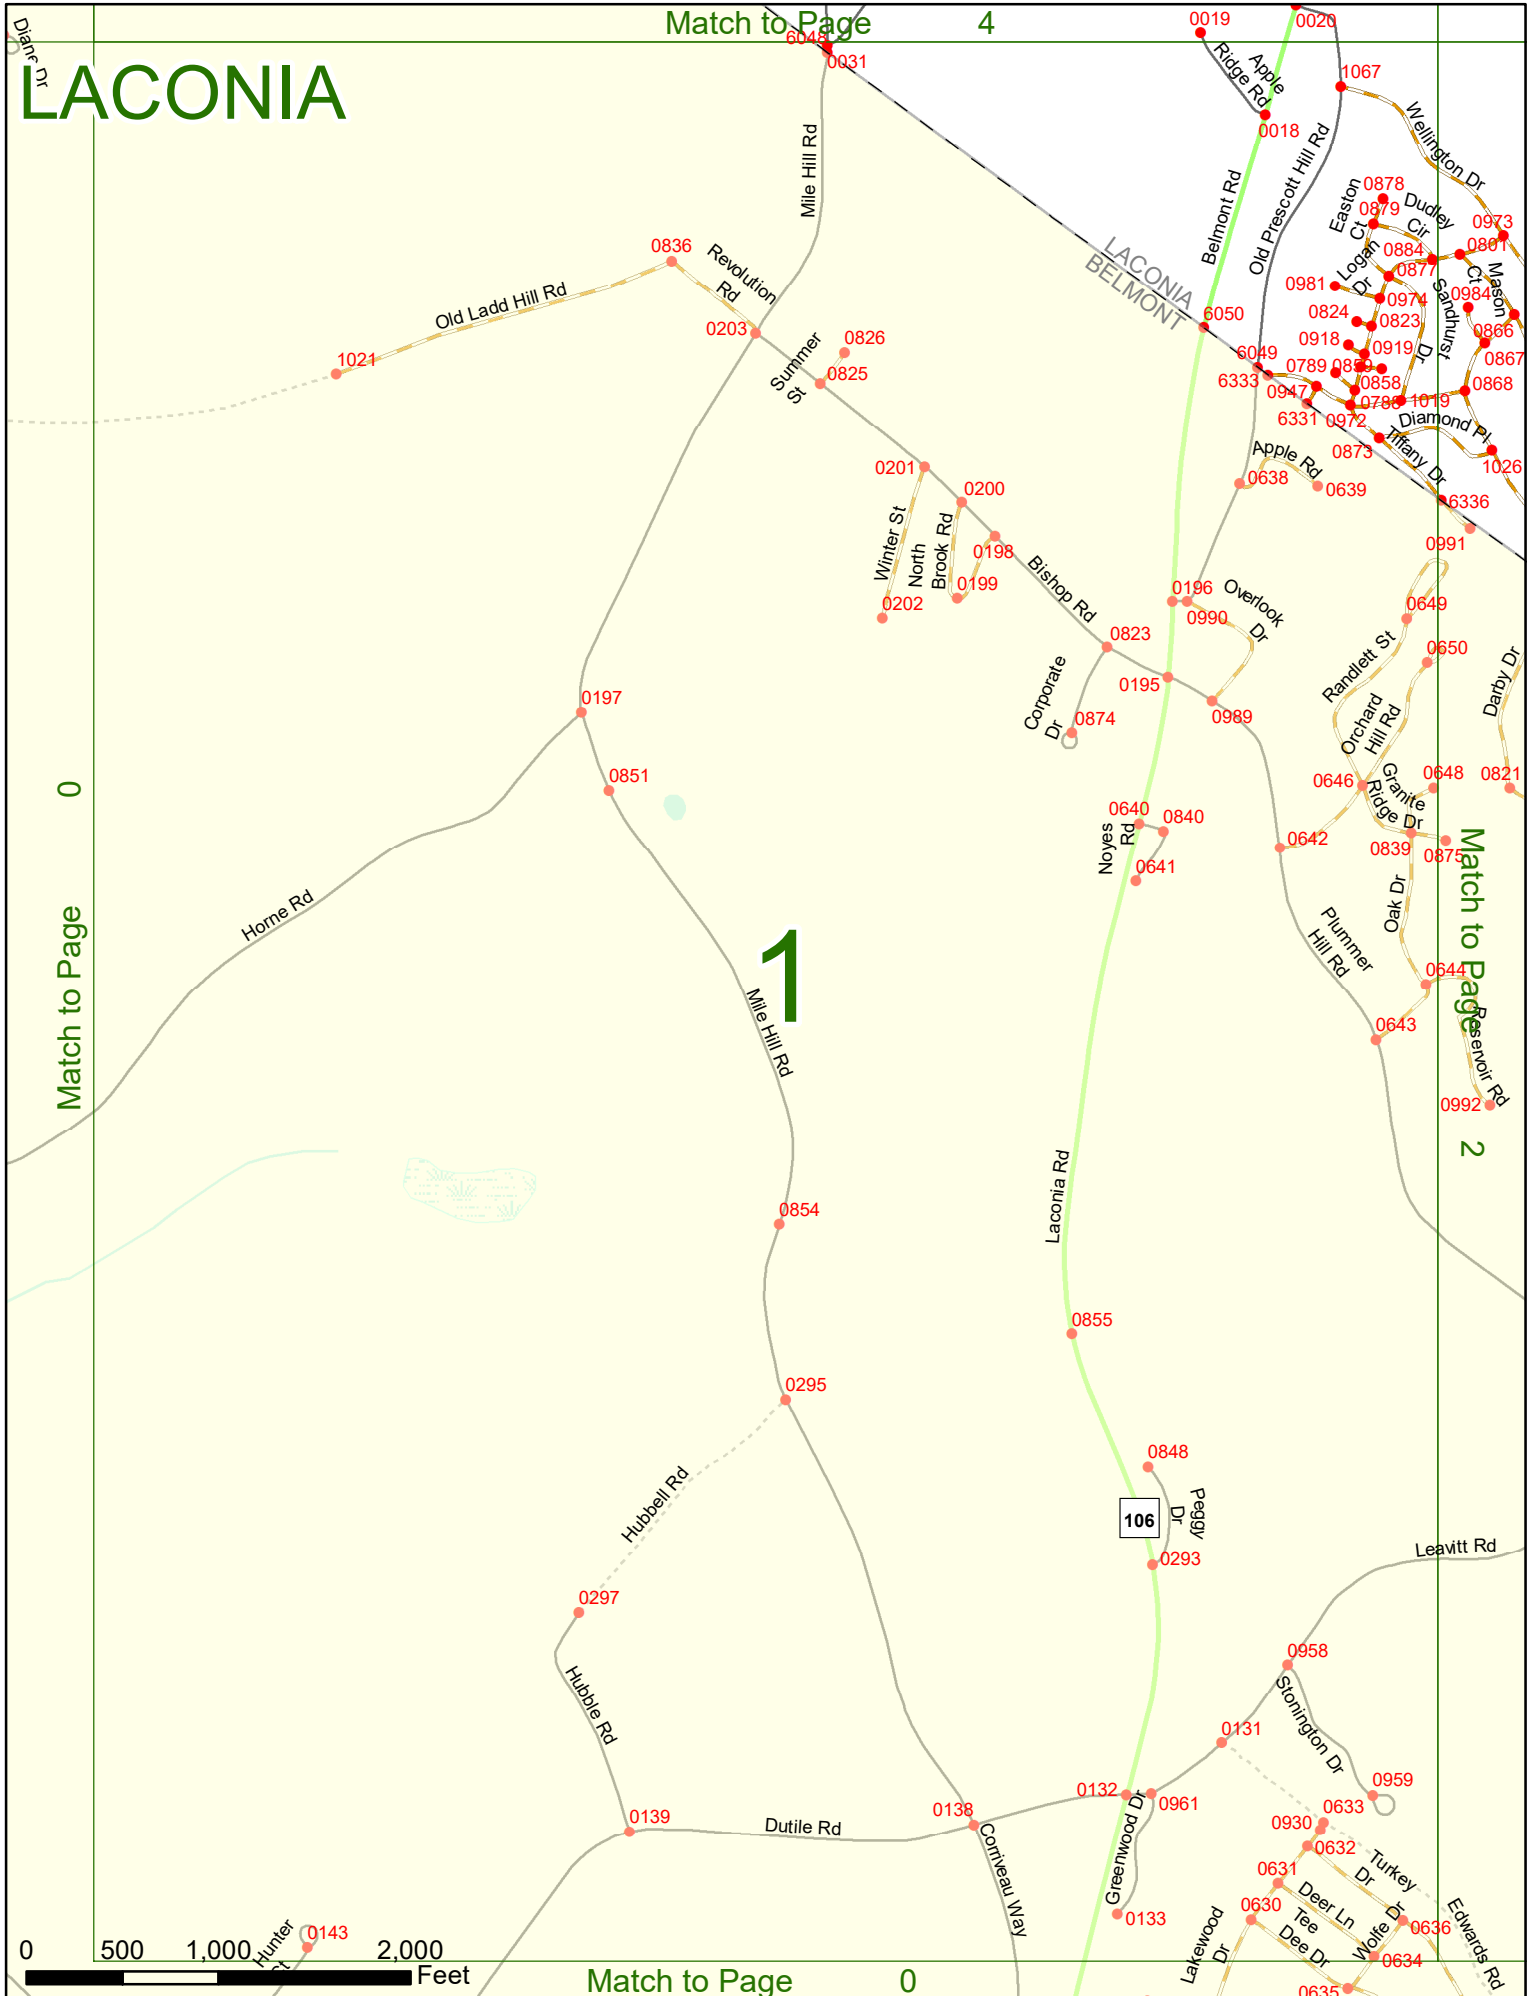

LACONIA

Match to Page 4

Match to Page 0

1

Match to Page 2

Match to Page 0