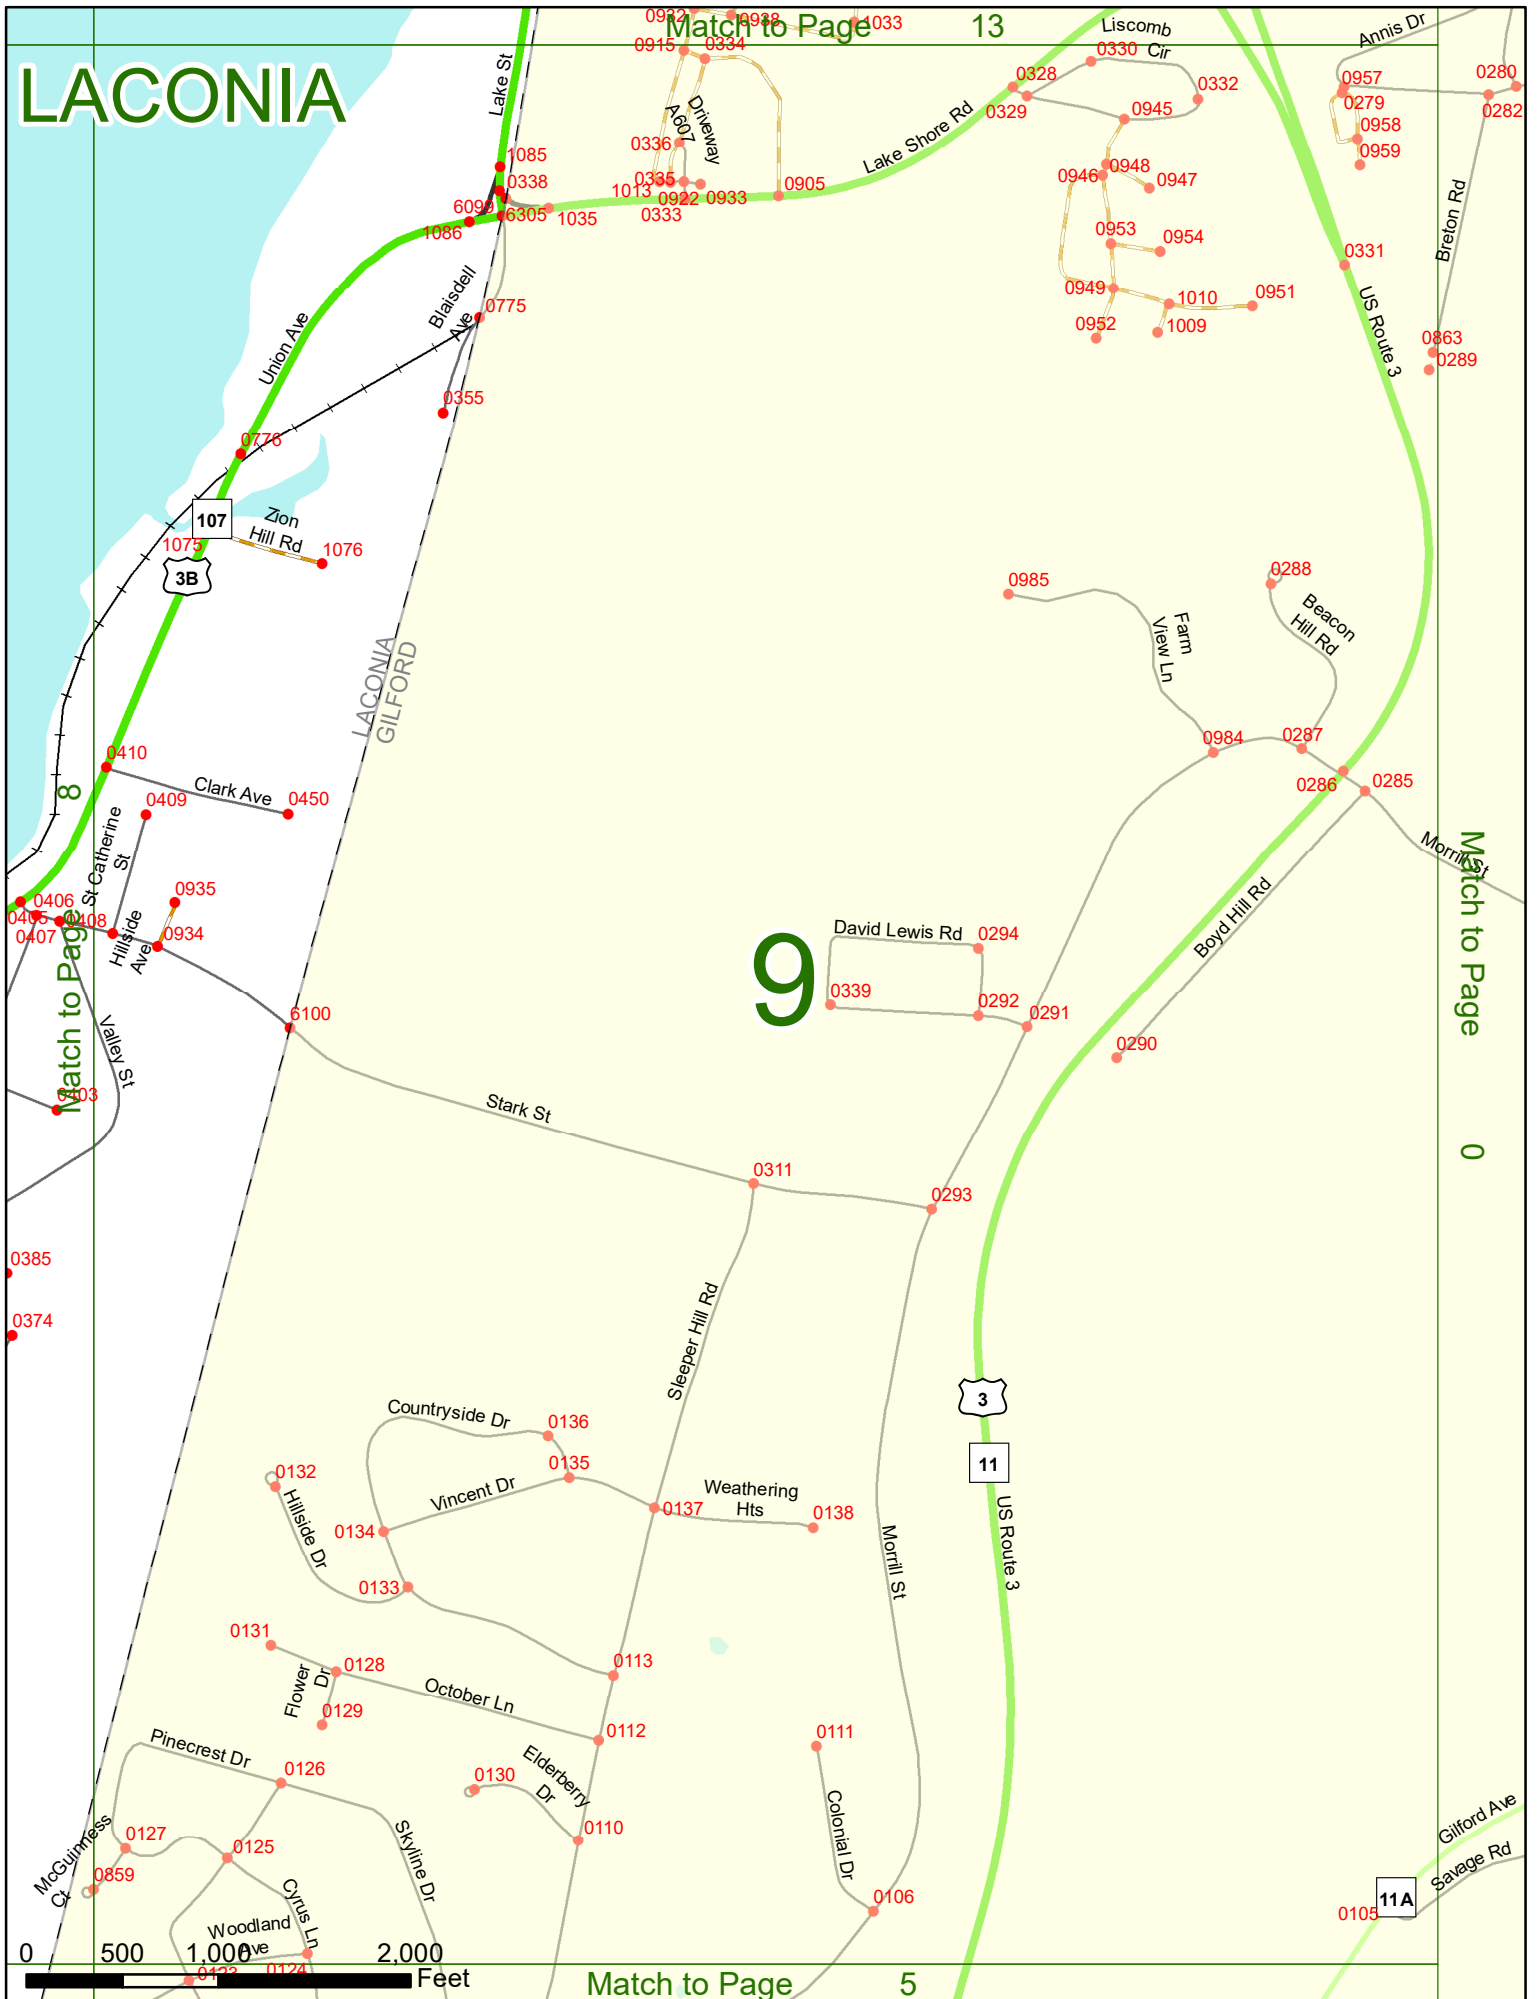

LACONIA

Match to Page 5