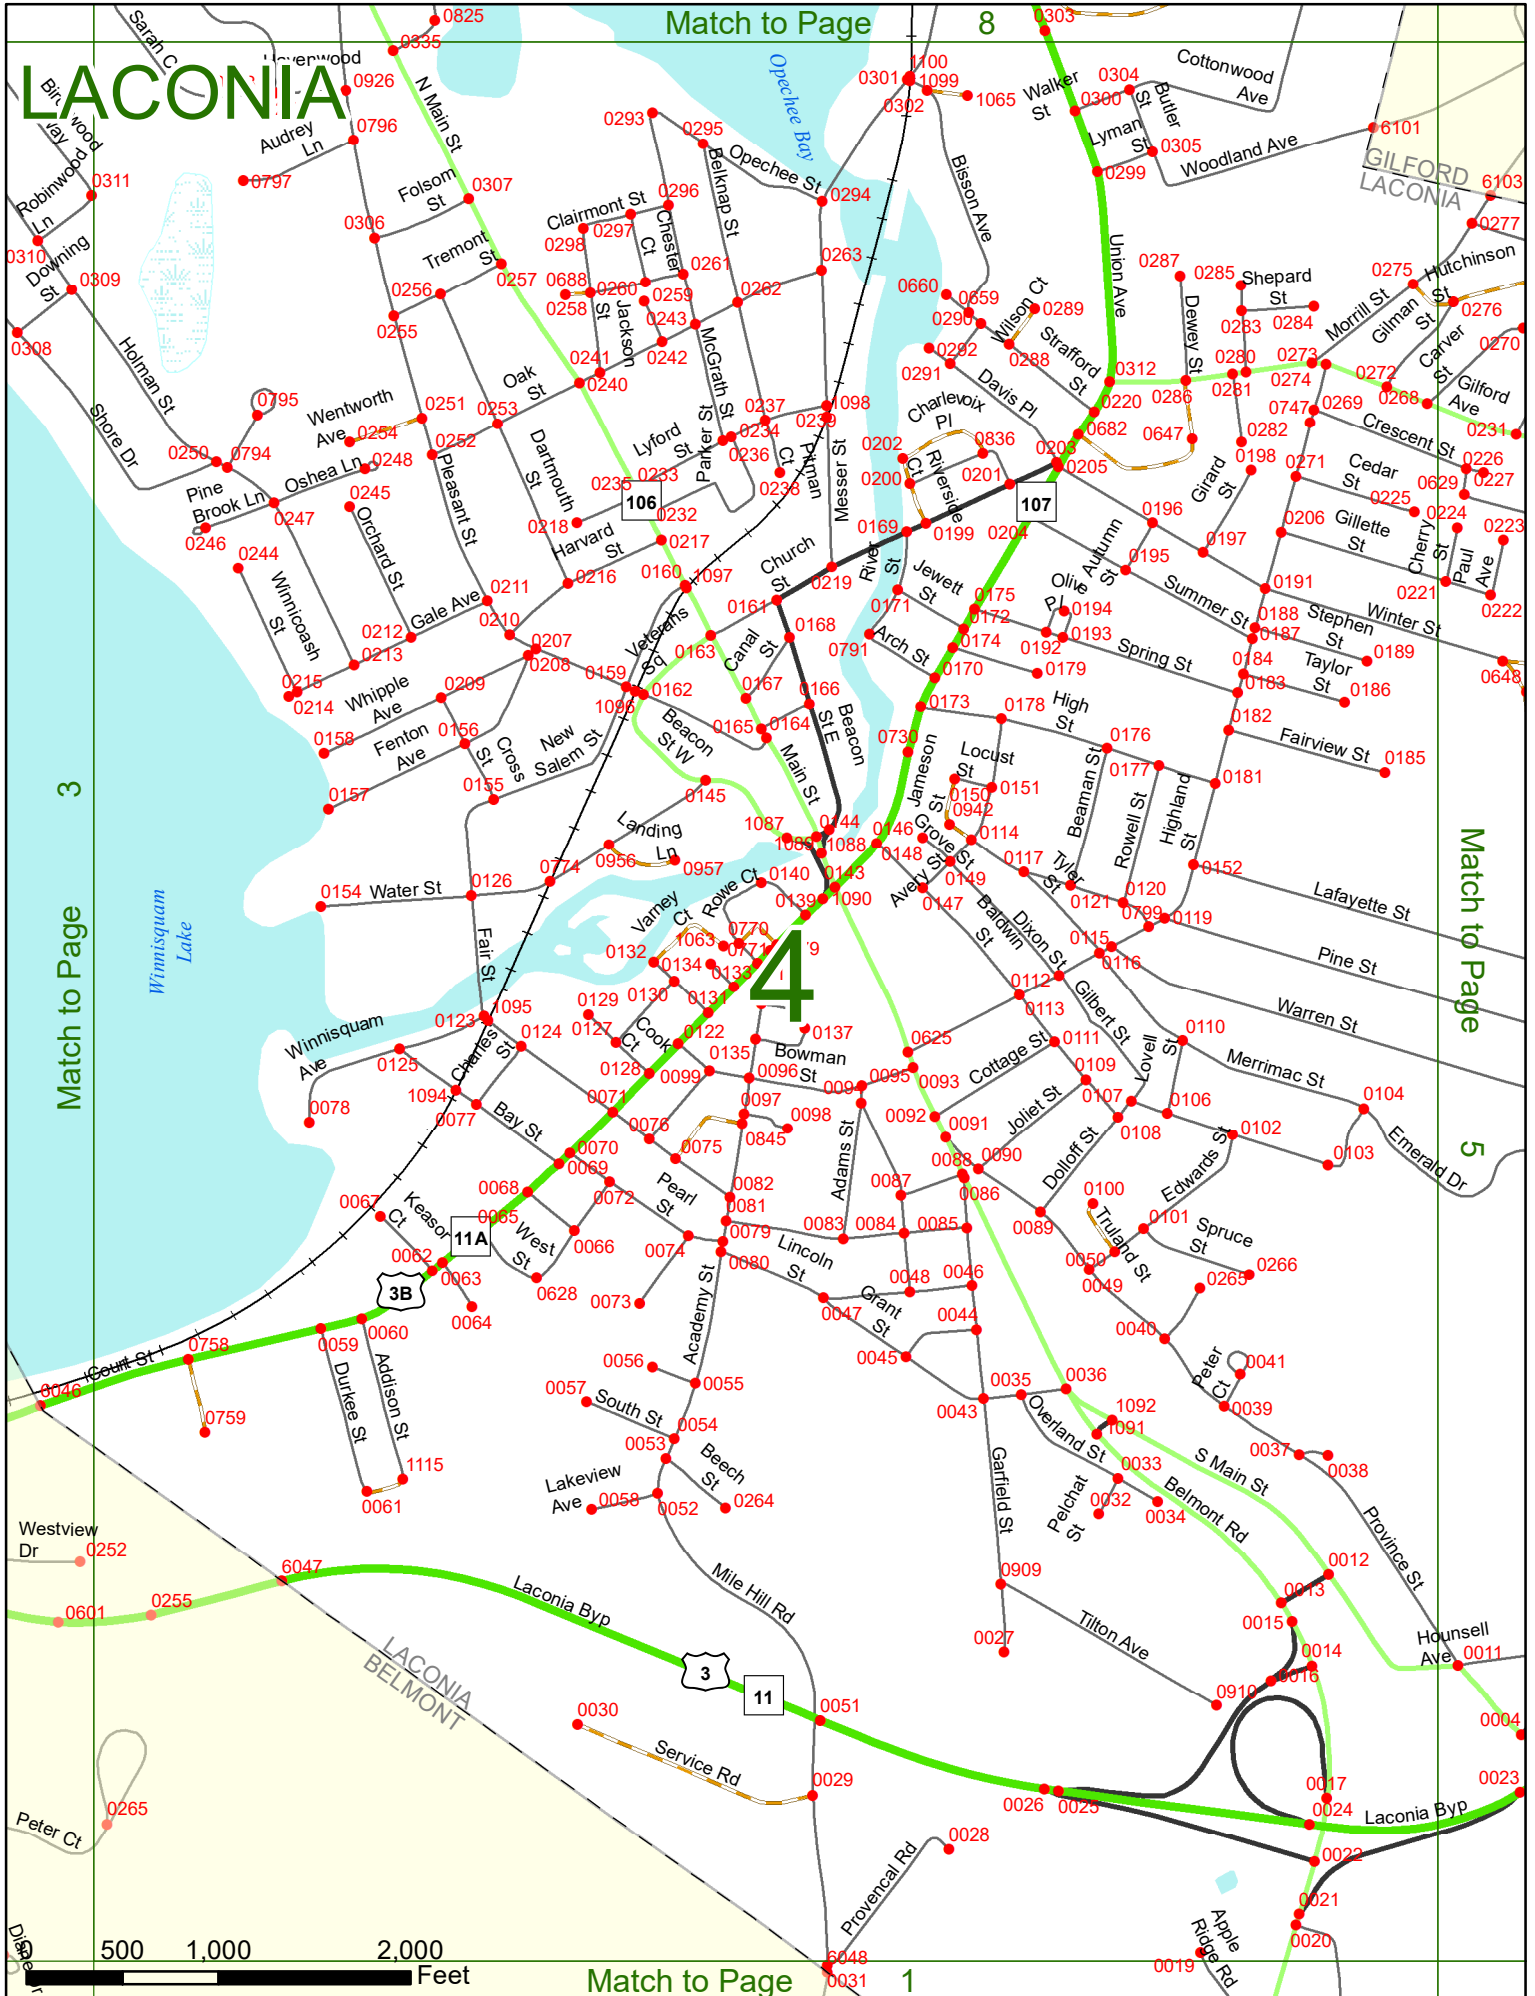

LACONIA

500 1,000 2,000 Feet

Match to Page 1