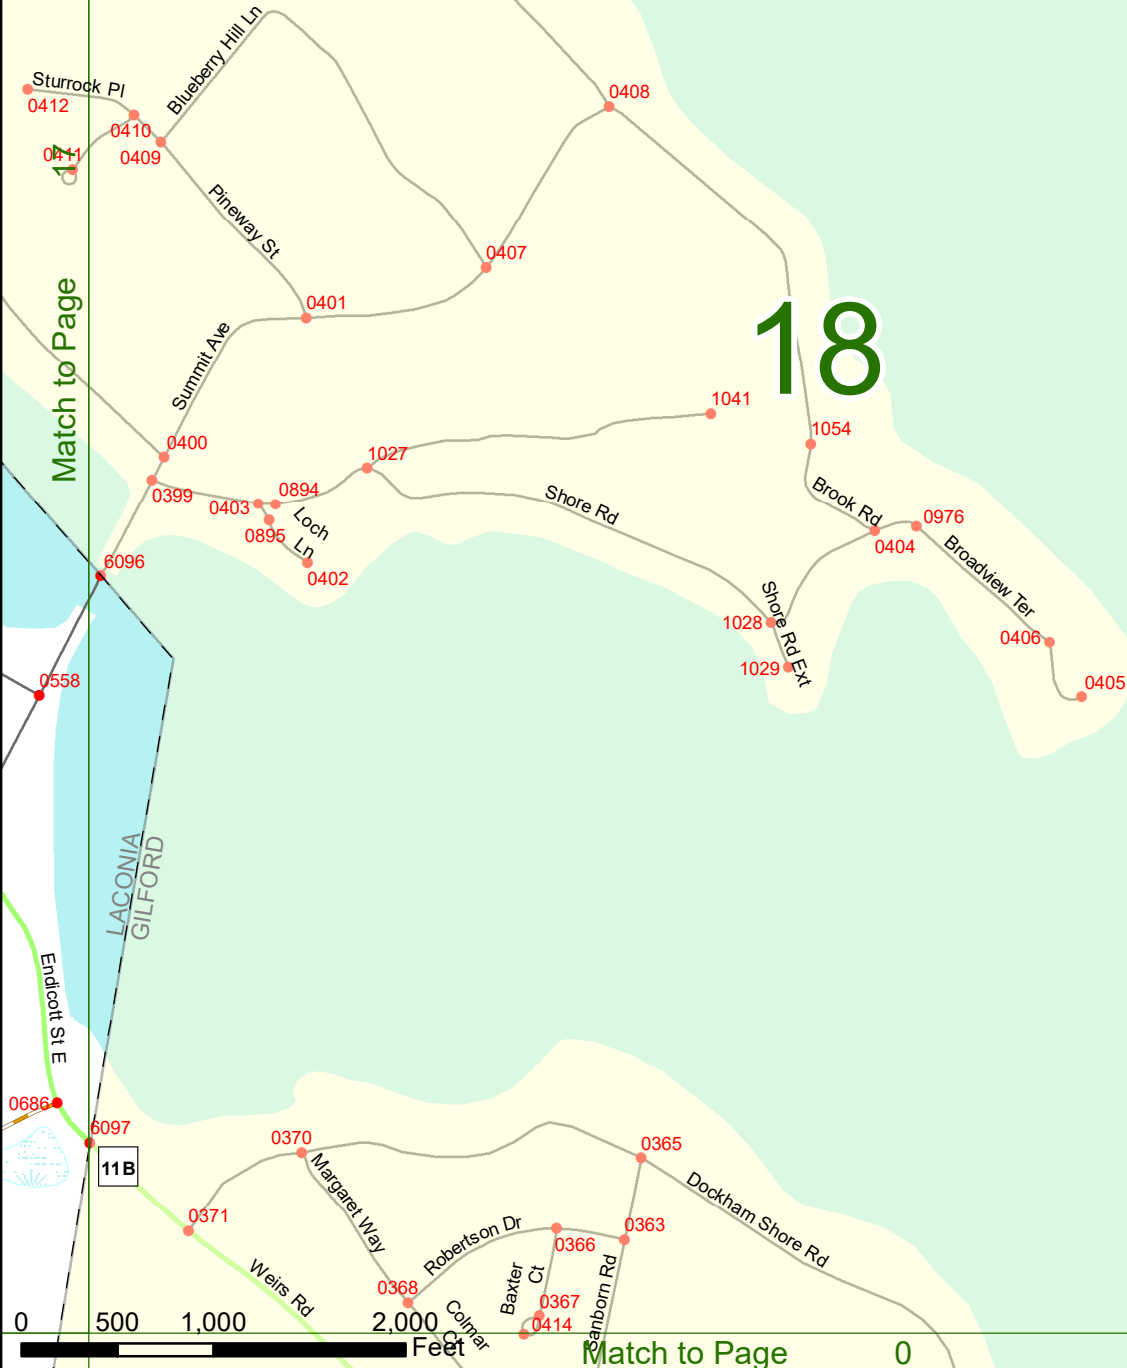

2022 Nodal Reference Bookmap

LEGEND

NHDOT will accept crash locations based on the State of NH Uniform Police Traffic Accident Report.

Crash occurred on:

Option 1 Street Address
 123 Main Street

Option 2 Route No and/or Distance from NESW Intesecting Road, Bridge,
 Street name Intersecting Street Town/County line
 Main Street 500 E Oak Street

Option 3 First Node Distance from First Node Second Node
 515 212 632

Option 4 Route No and/or Mile Marker on Interstate Only NESW Mile (Marker)
 Street name
 189S 700 feet S 36.8

Option 3 – Example

Street Name Loudon Road
First Node 803
Distance from First Node 318 Ft
Second Node 813

MEREDITH
GILFORD

Lake
Winnepesaukee

18

Match to Page

Match to Page

0

LACONIA

Match to Page 0