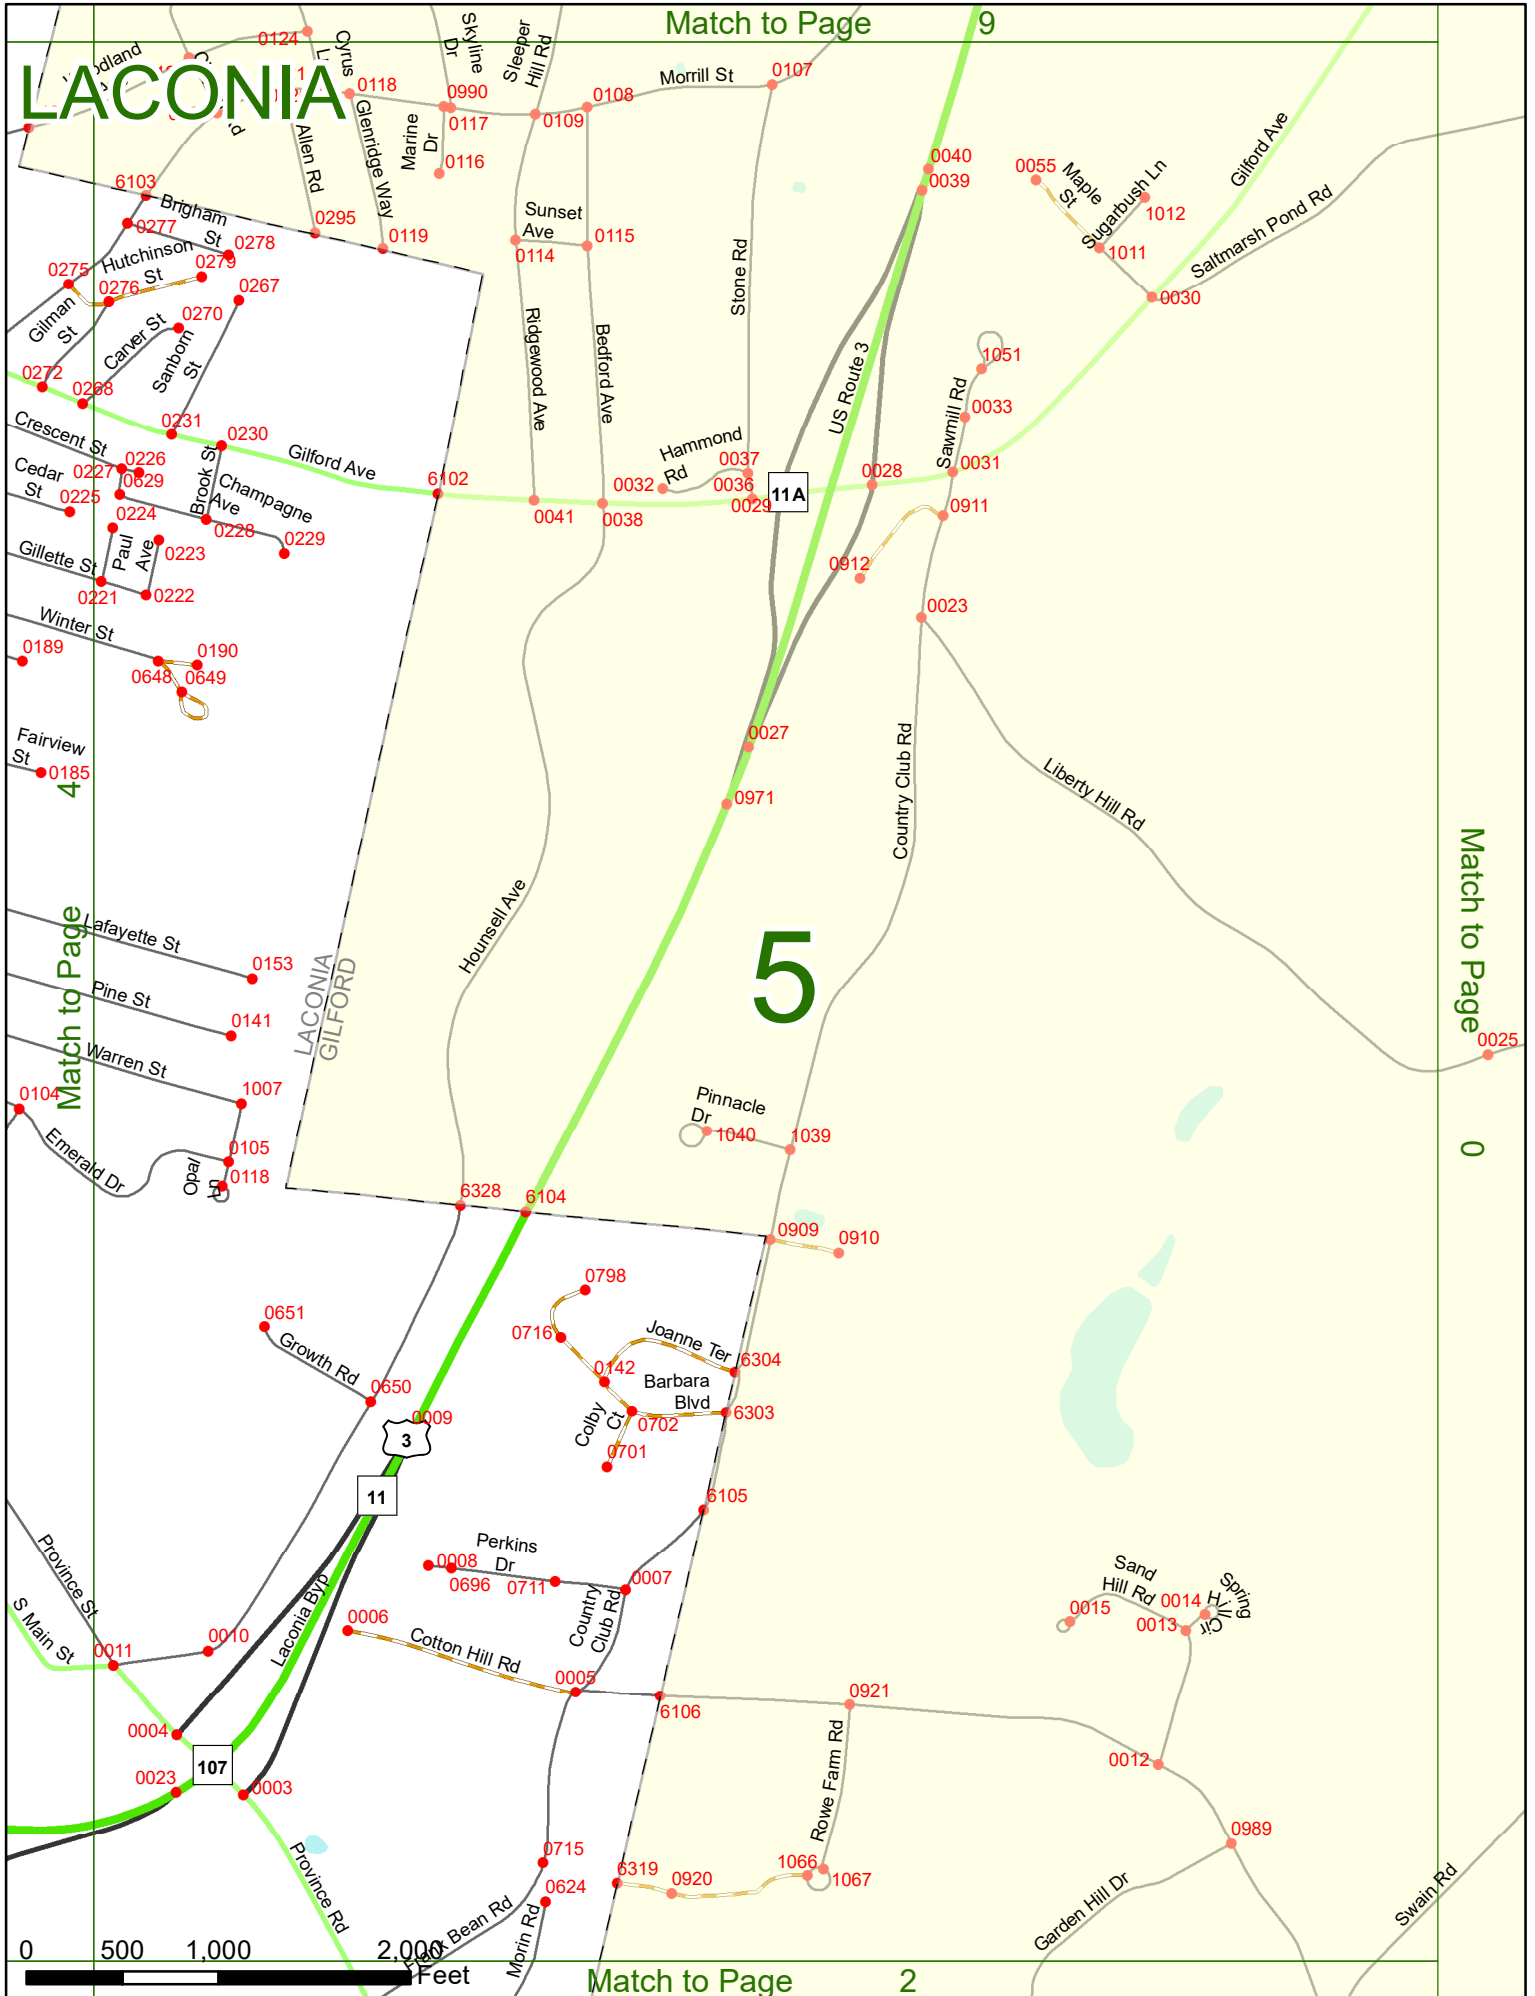

LACONIA

Match to Page 9

Match to Page 0

5

Match to Page 2

0 500 1,000 2,000 Feet