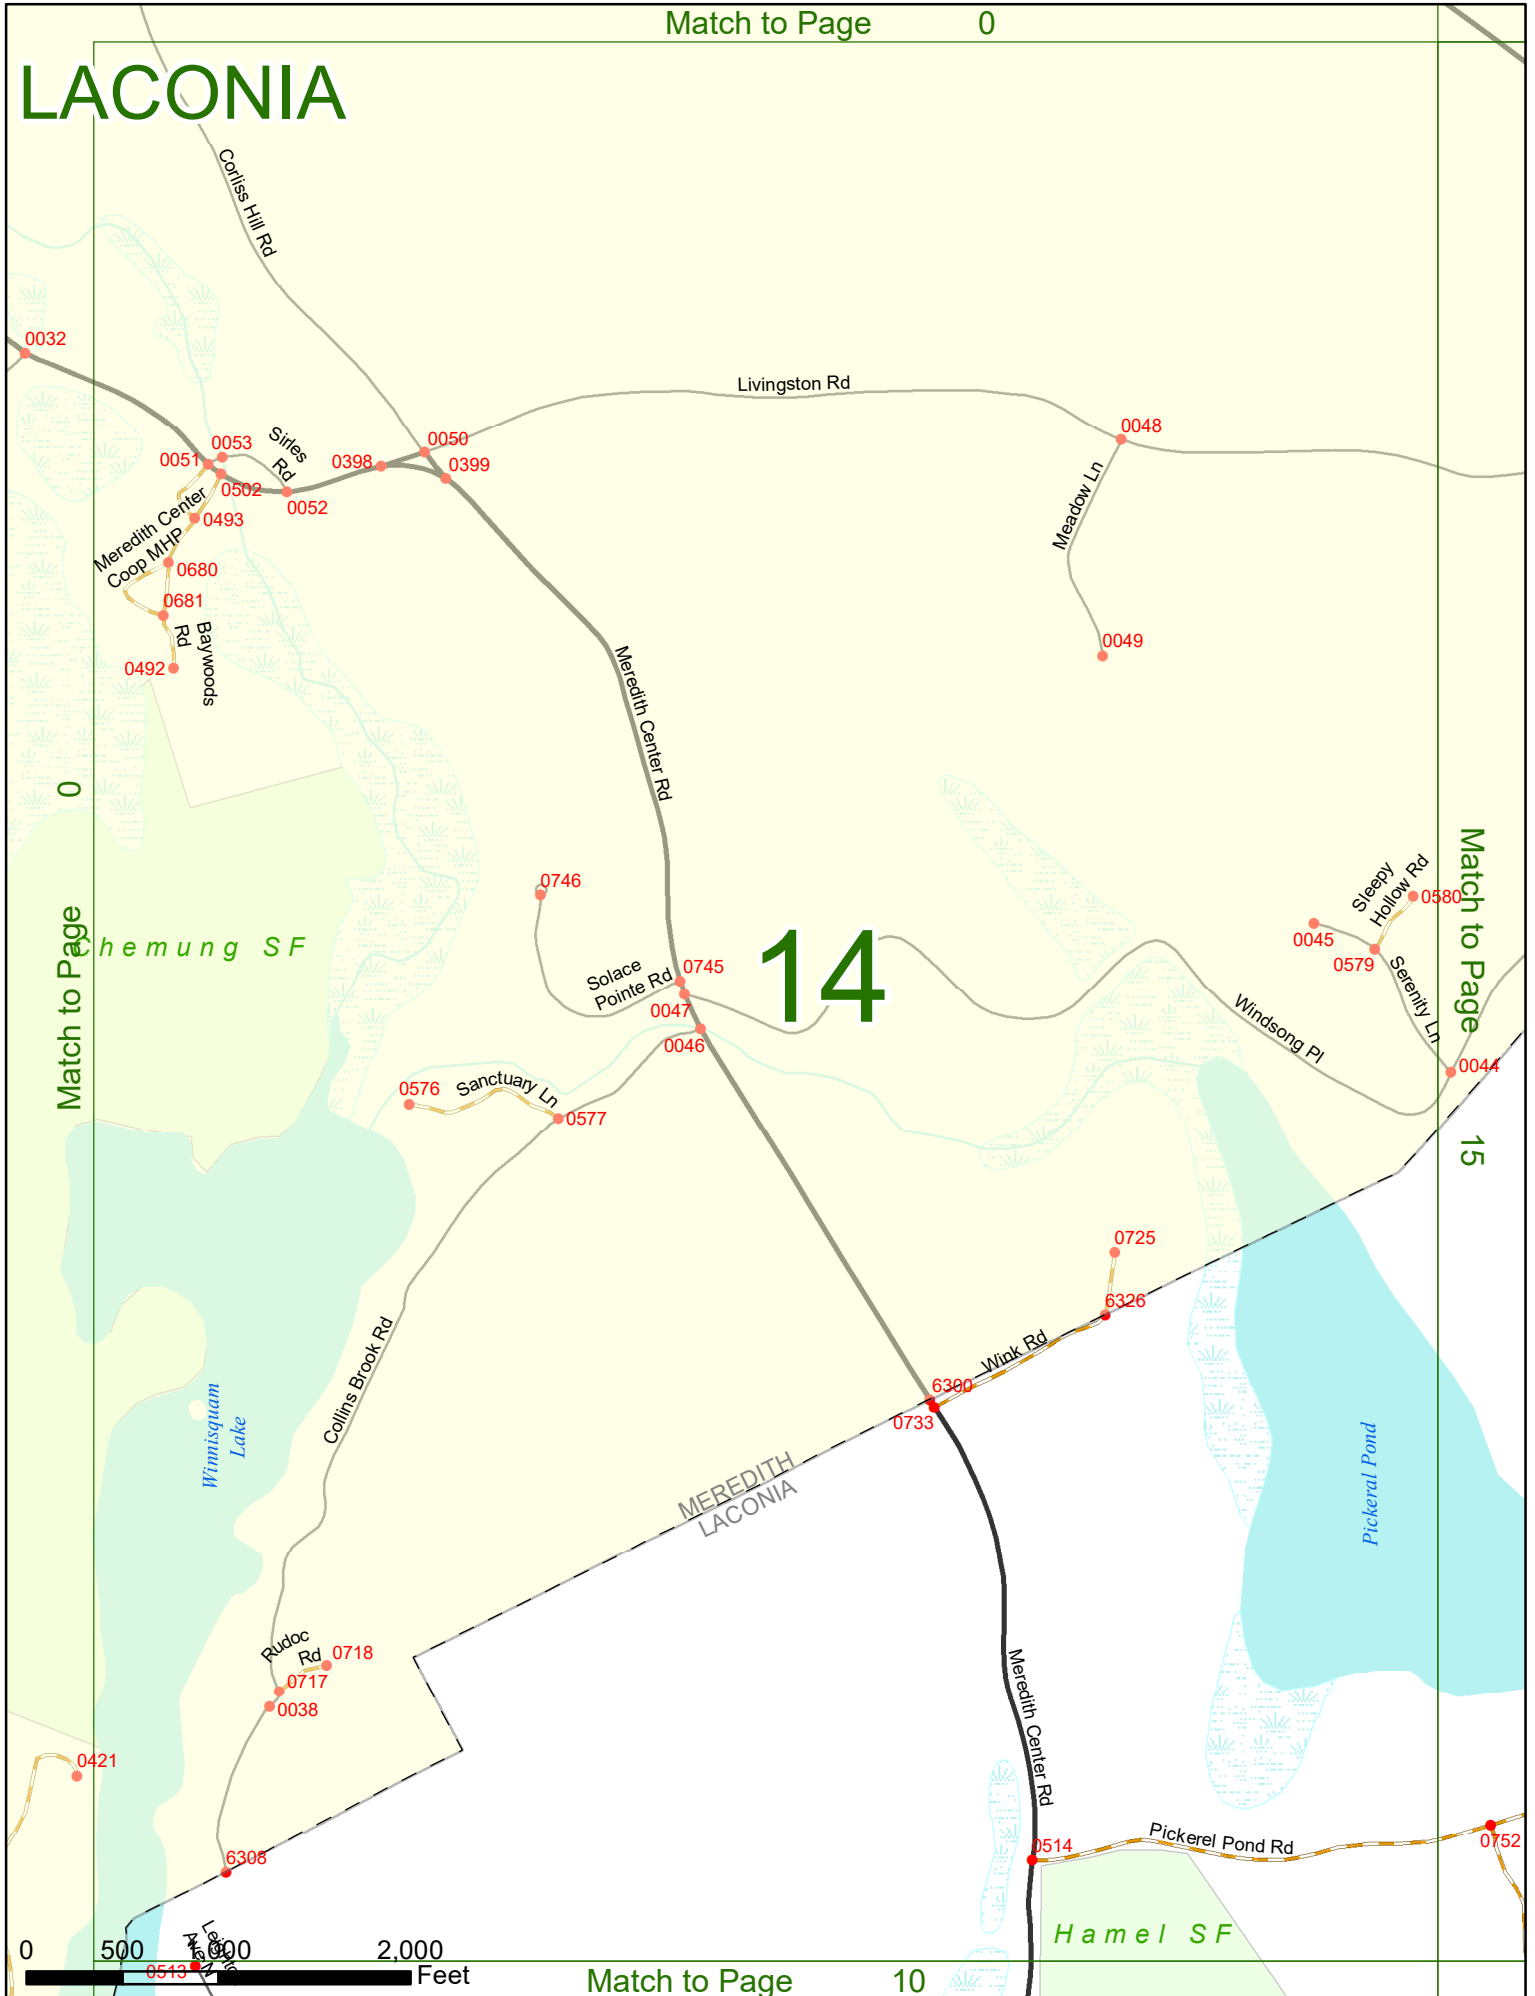

LACONIA

Match to Page

Match to Page

14

15