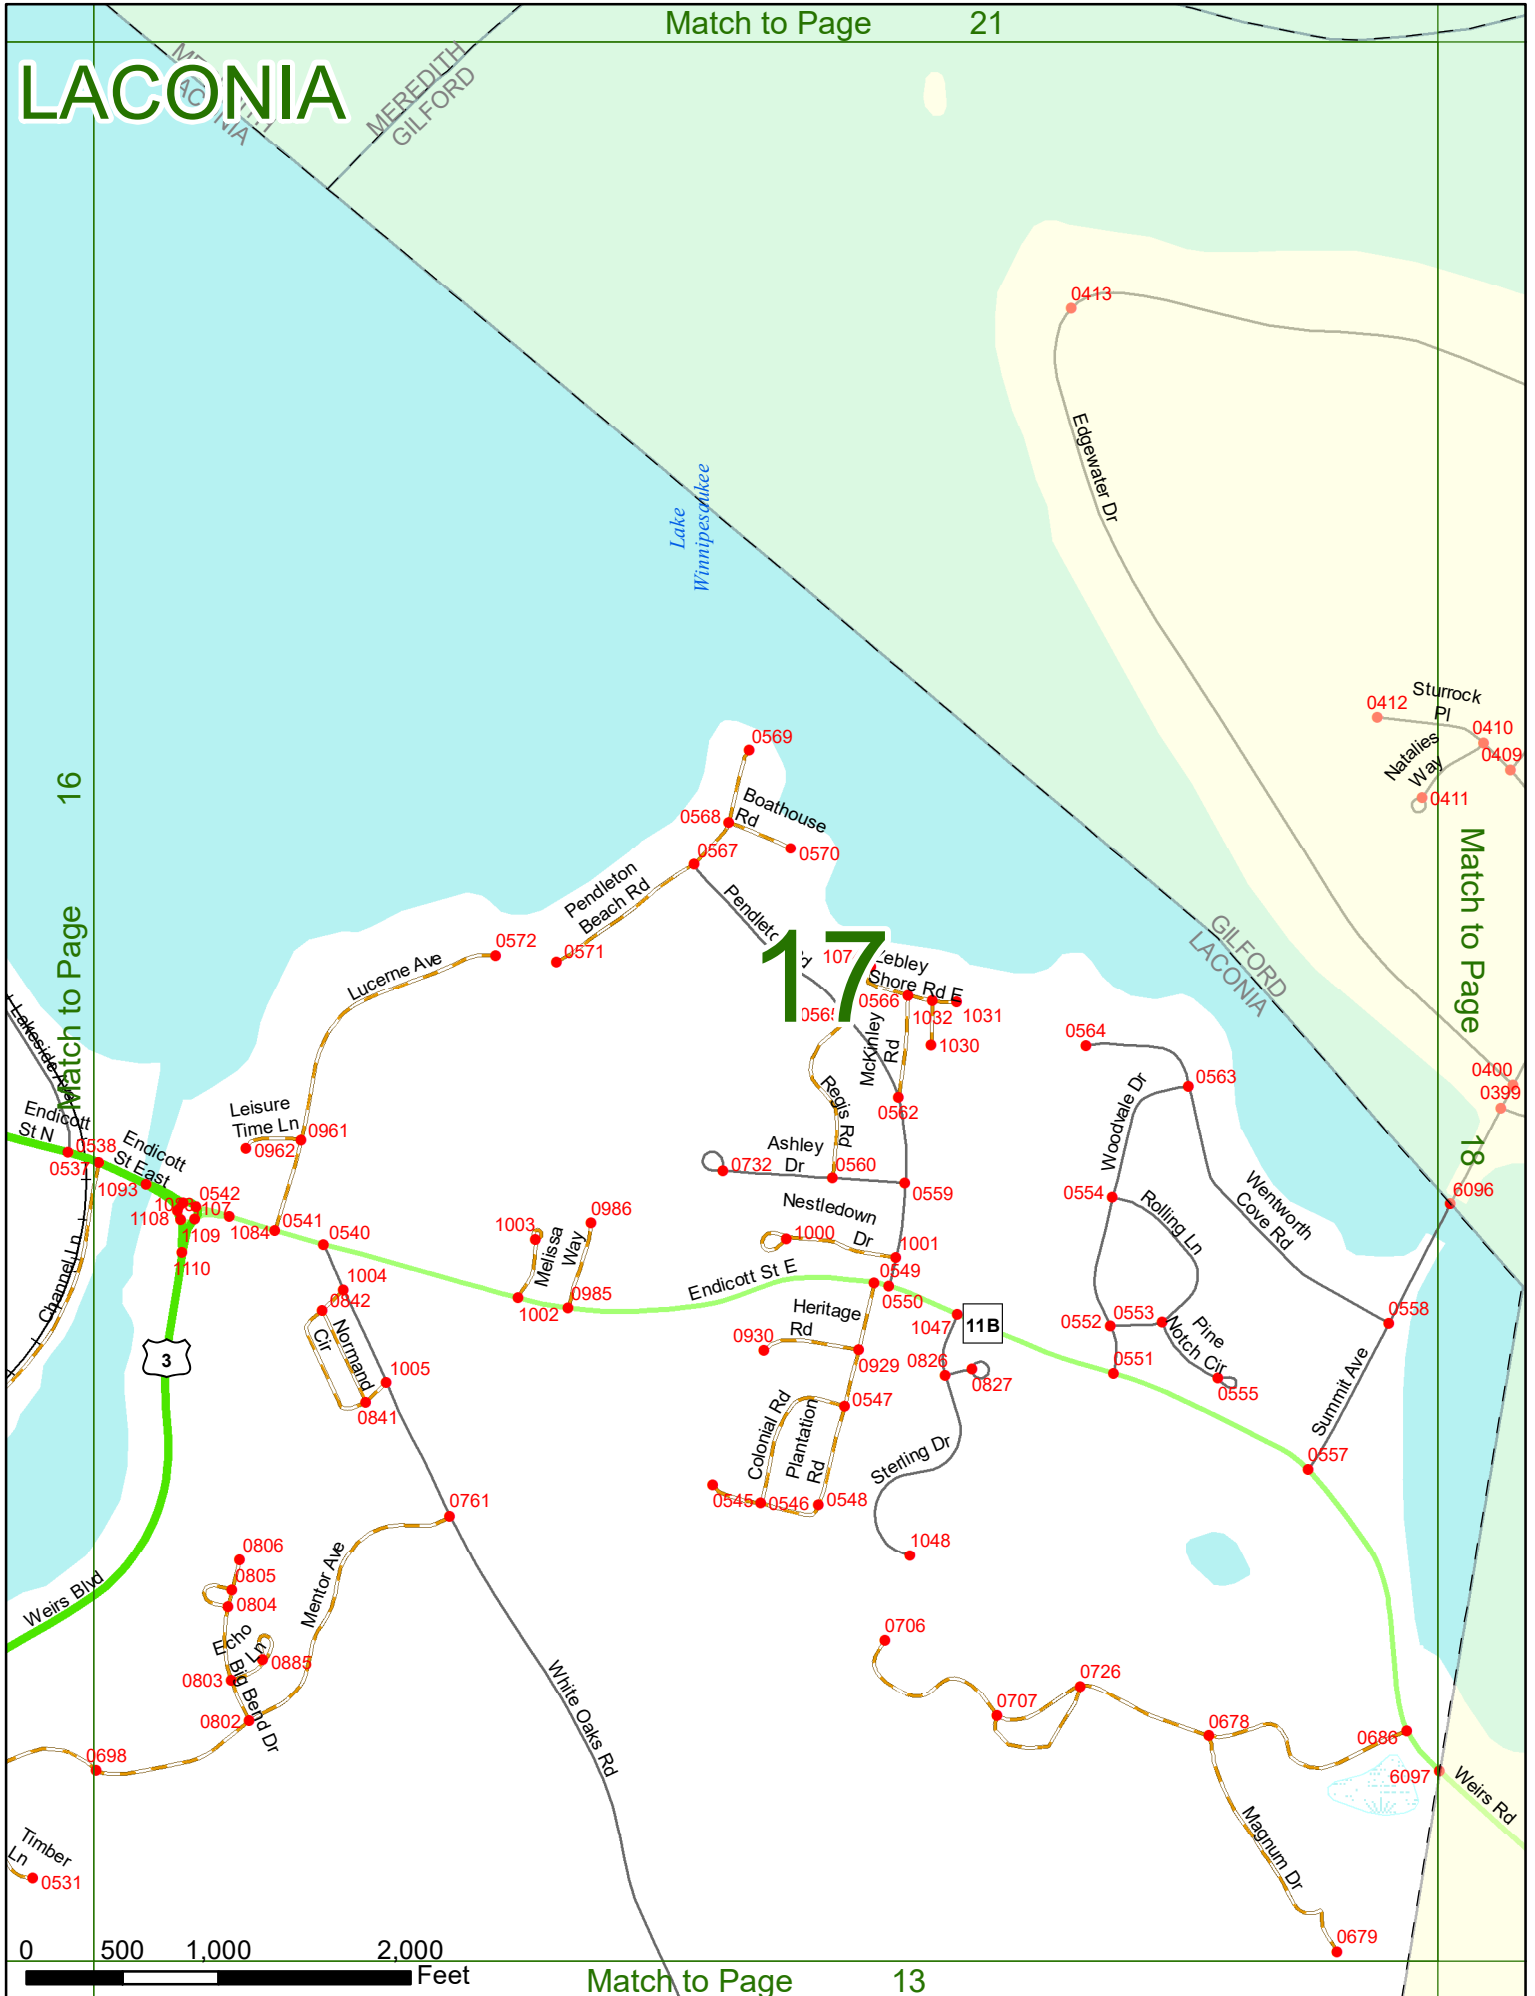

LACONIA

16

Match to Page

17

Match to Page

18