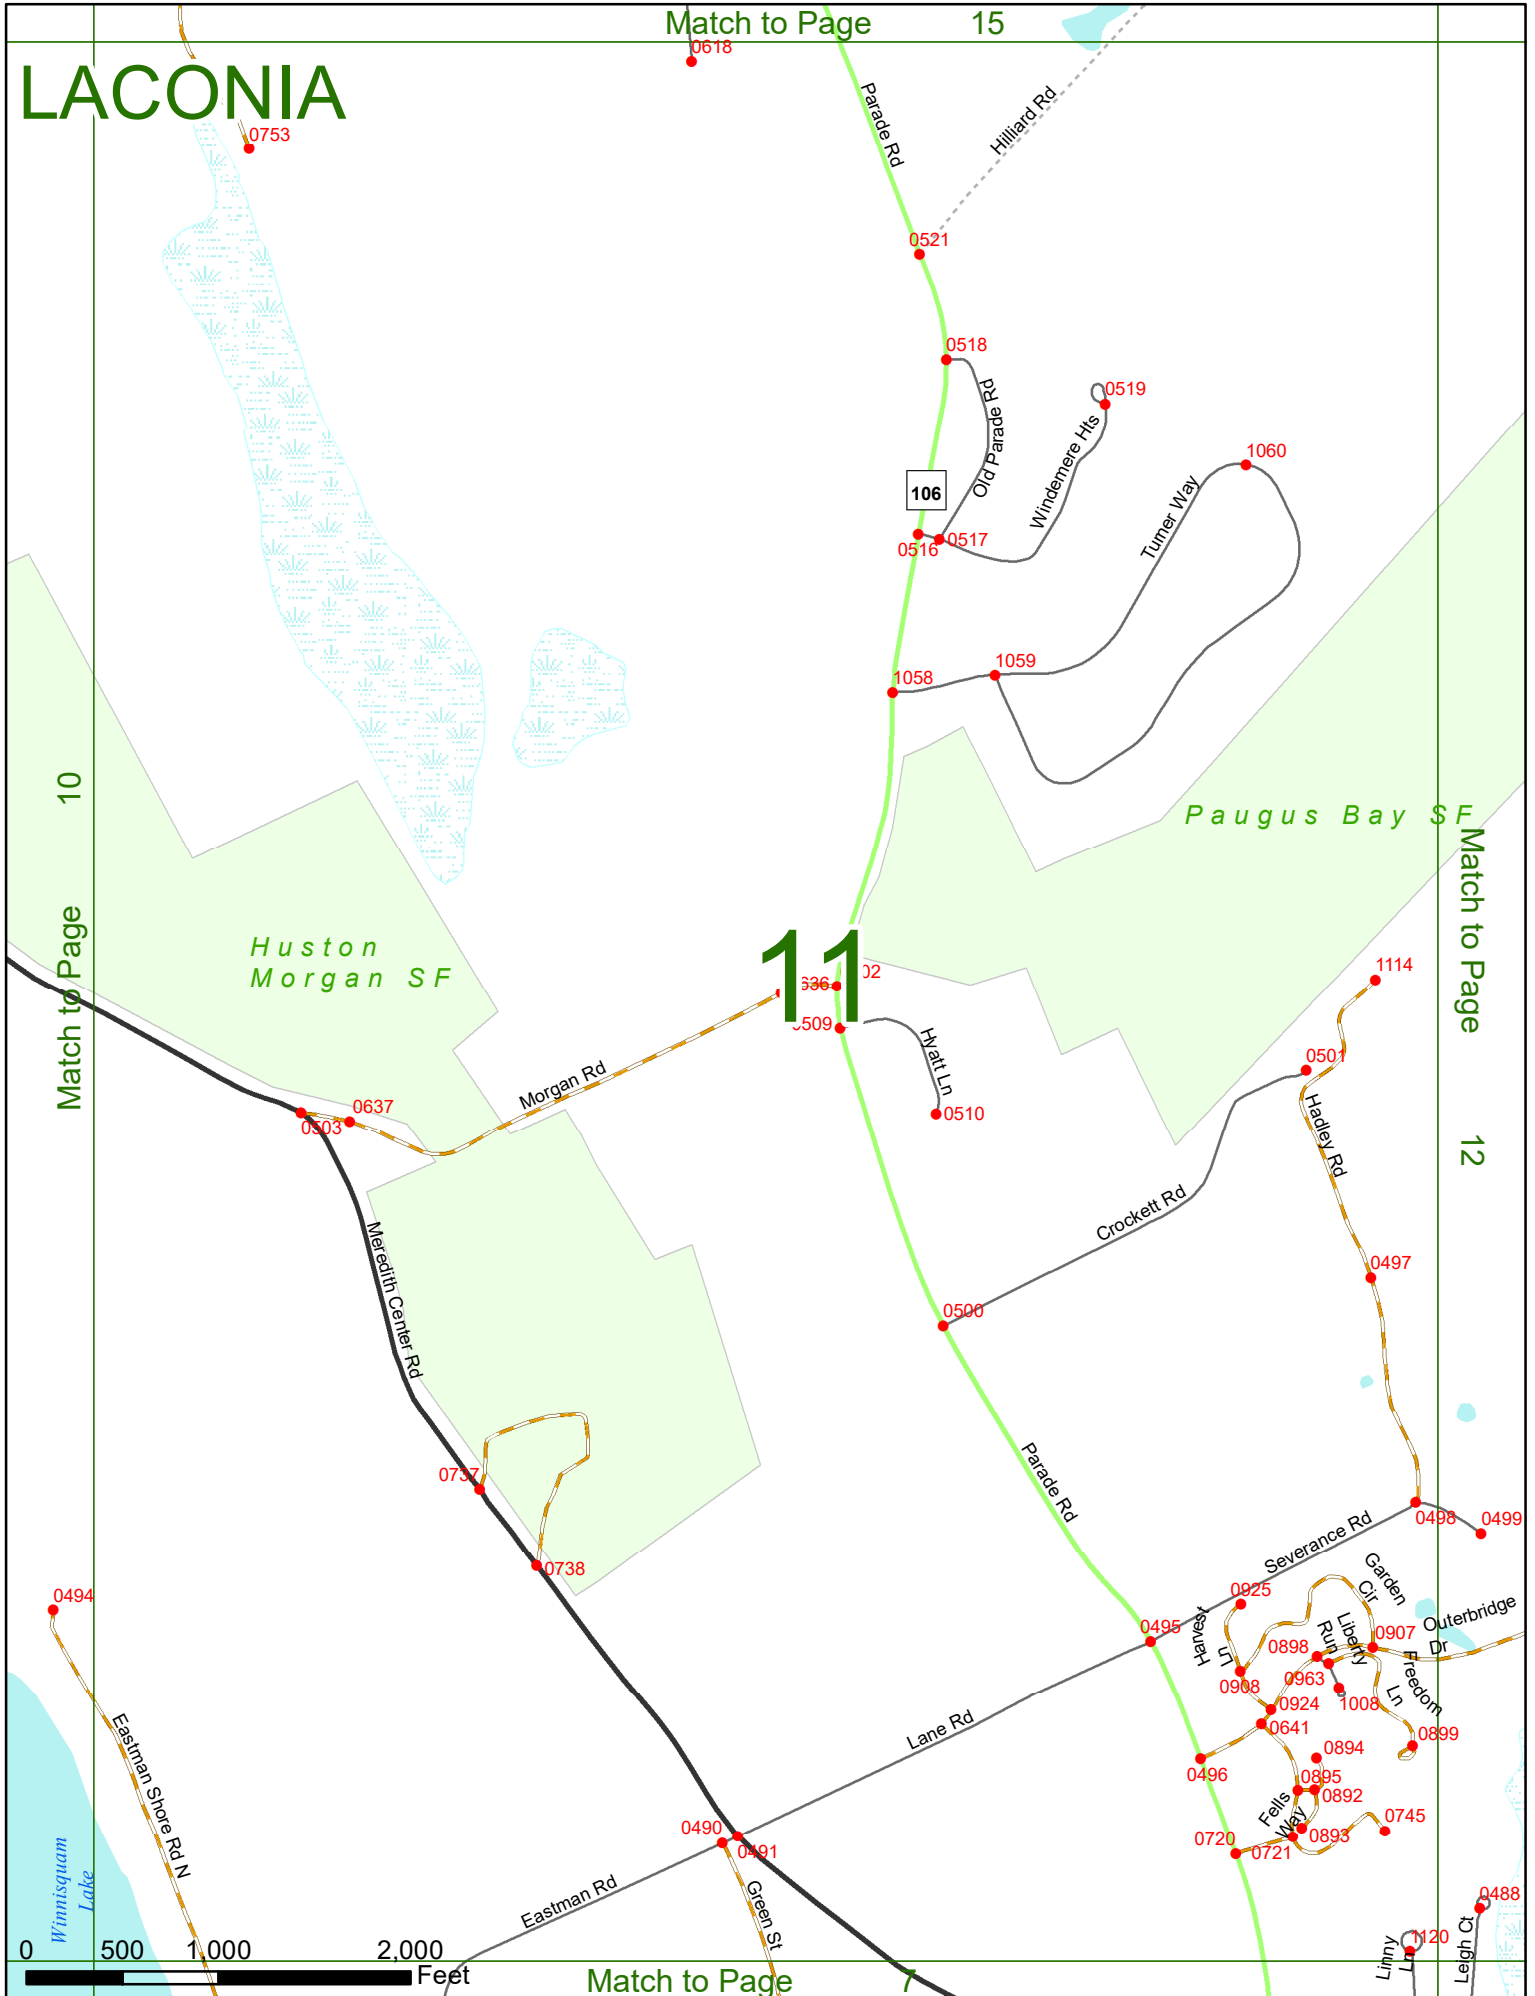

LACONIA

Match to Page 15

10

Match to Page

Huston Morgan SF

11

Paugus Bay SF

Match to Page

12

Match to Page

0 500 1,000 2,000 Feet

Match to Page