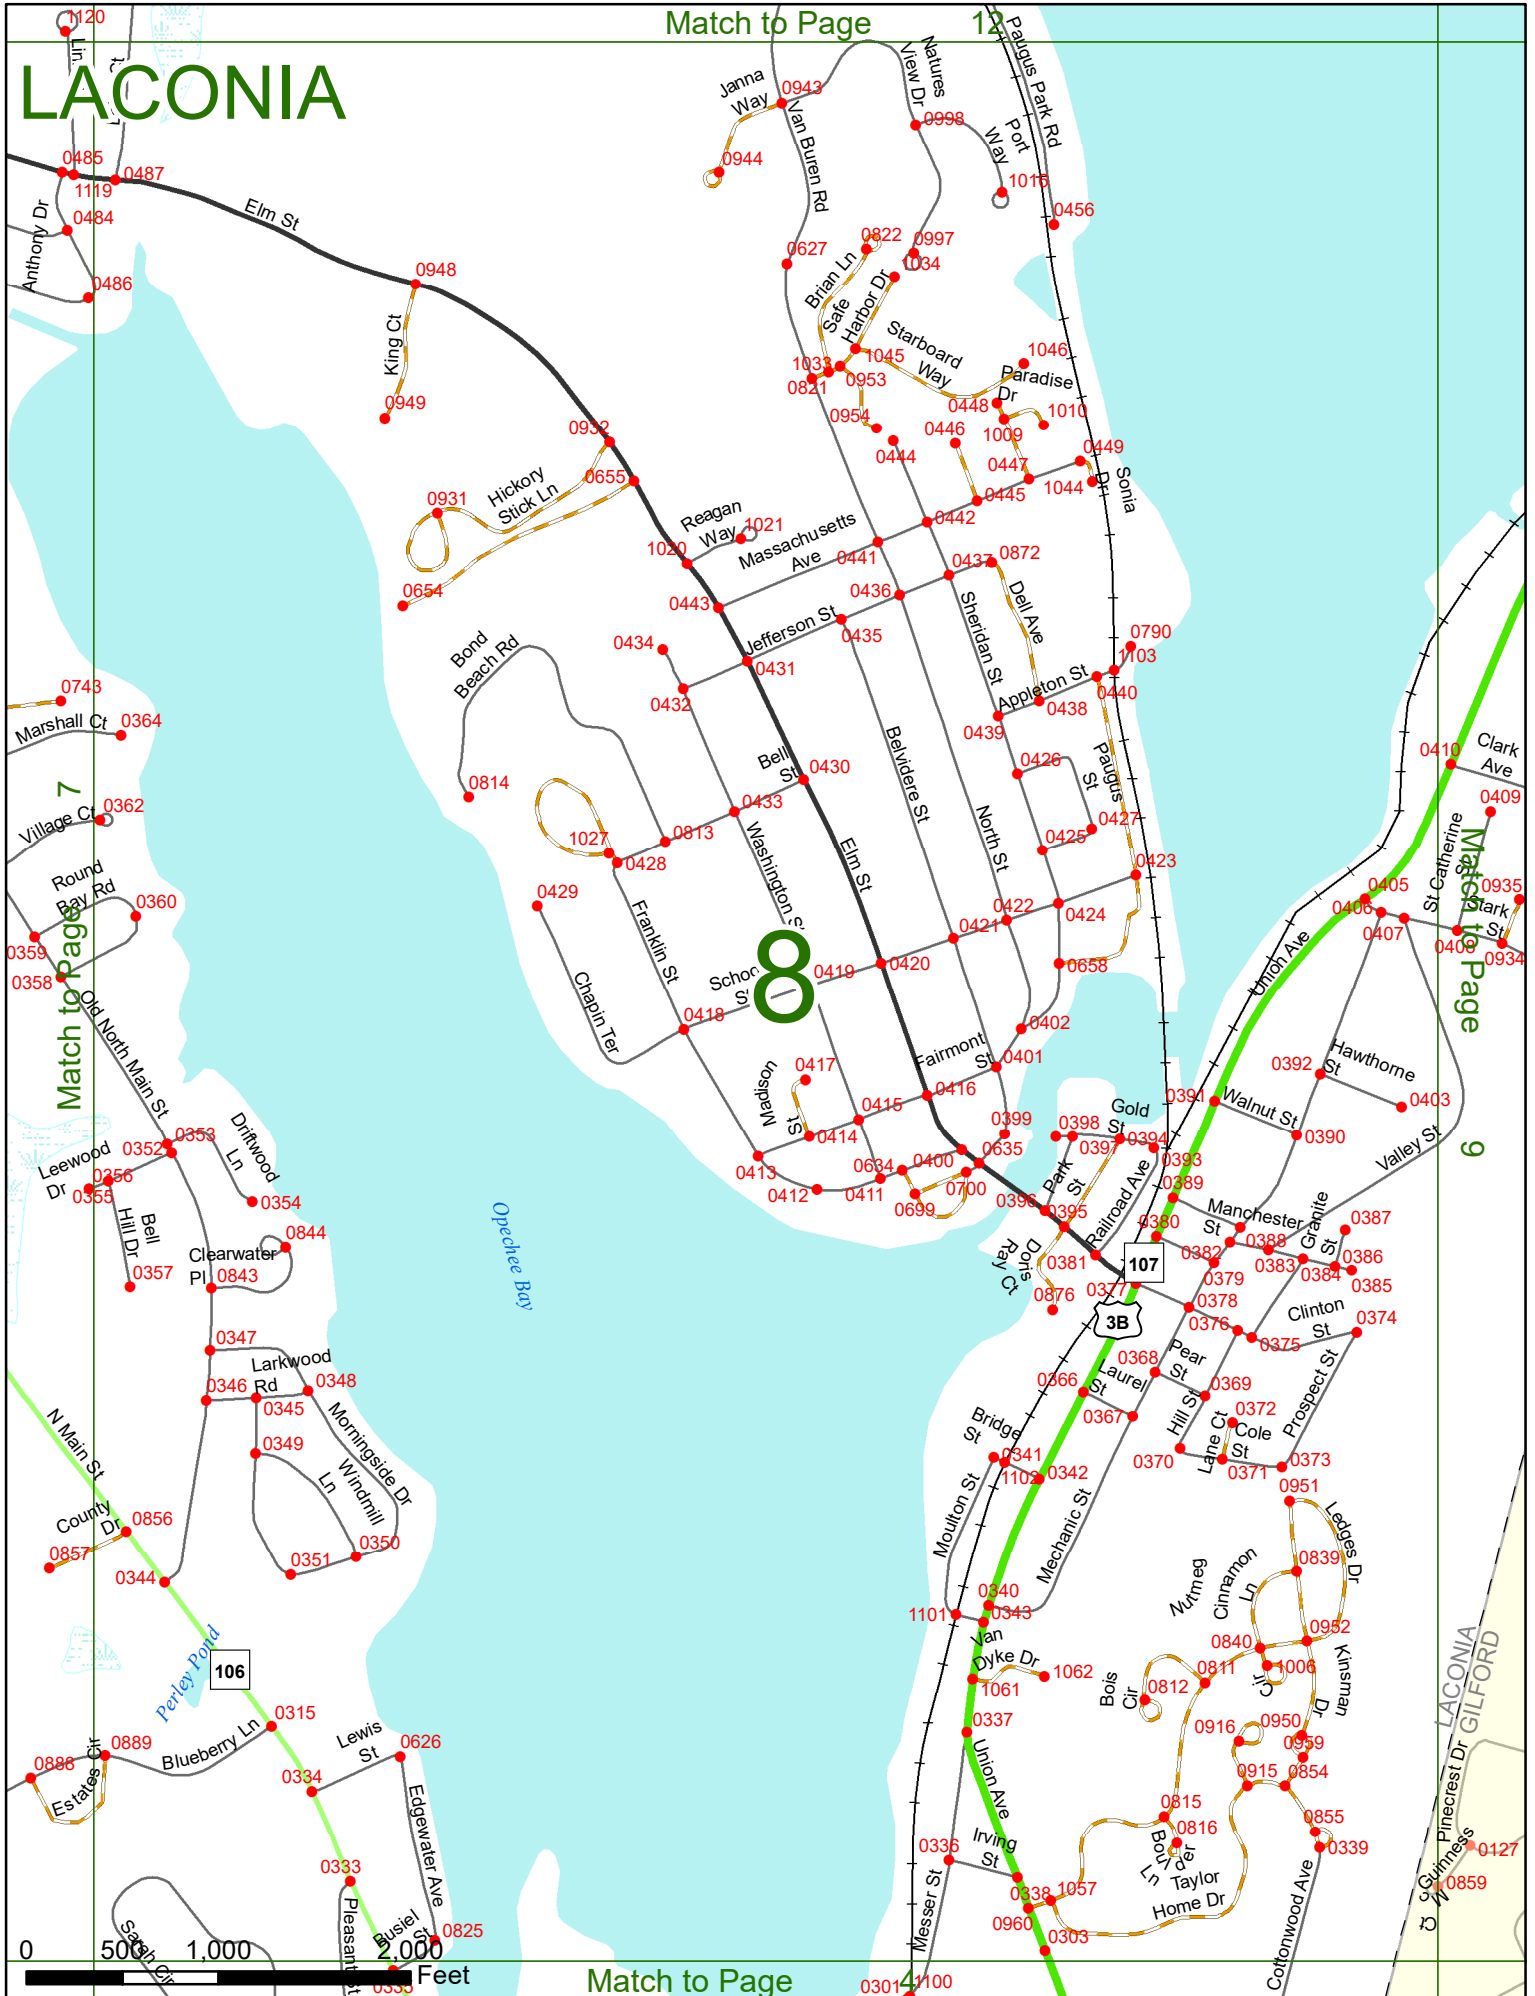

LACONIA

Match to Page 12

12

Match to Page 7

Match to Page 6

Match to Page

0301 1100

LACONIA
GILFORD
Dover
Guinness Dr
Pinecrest Dr