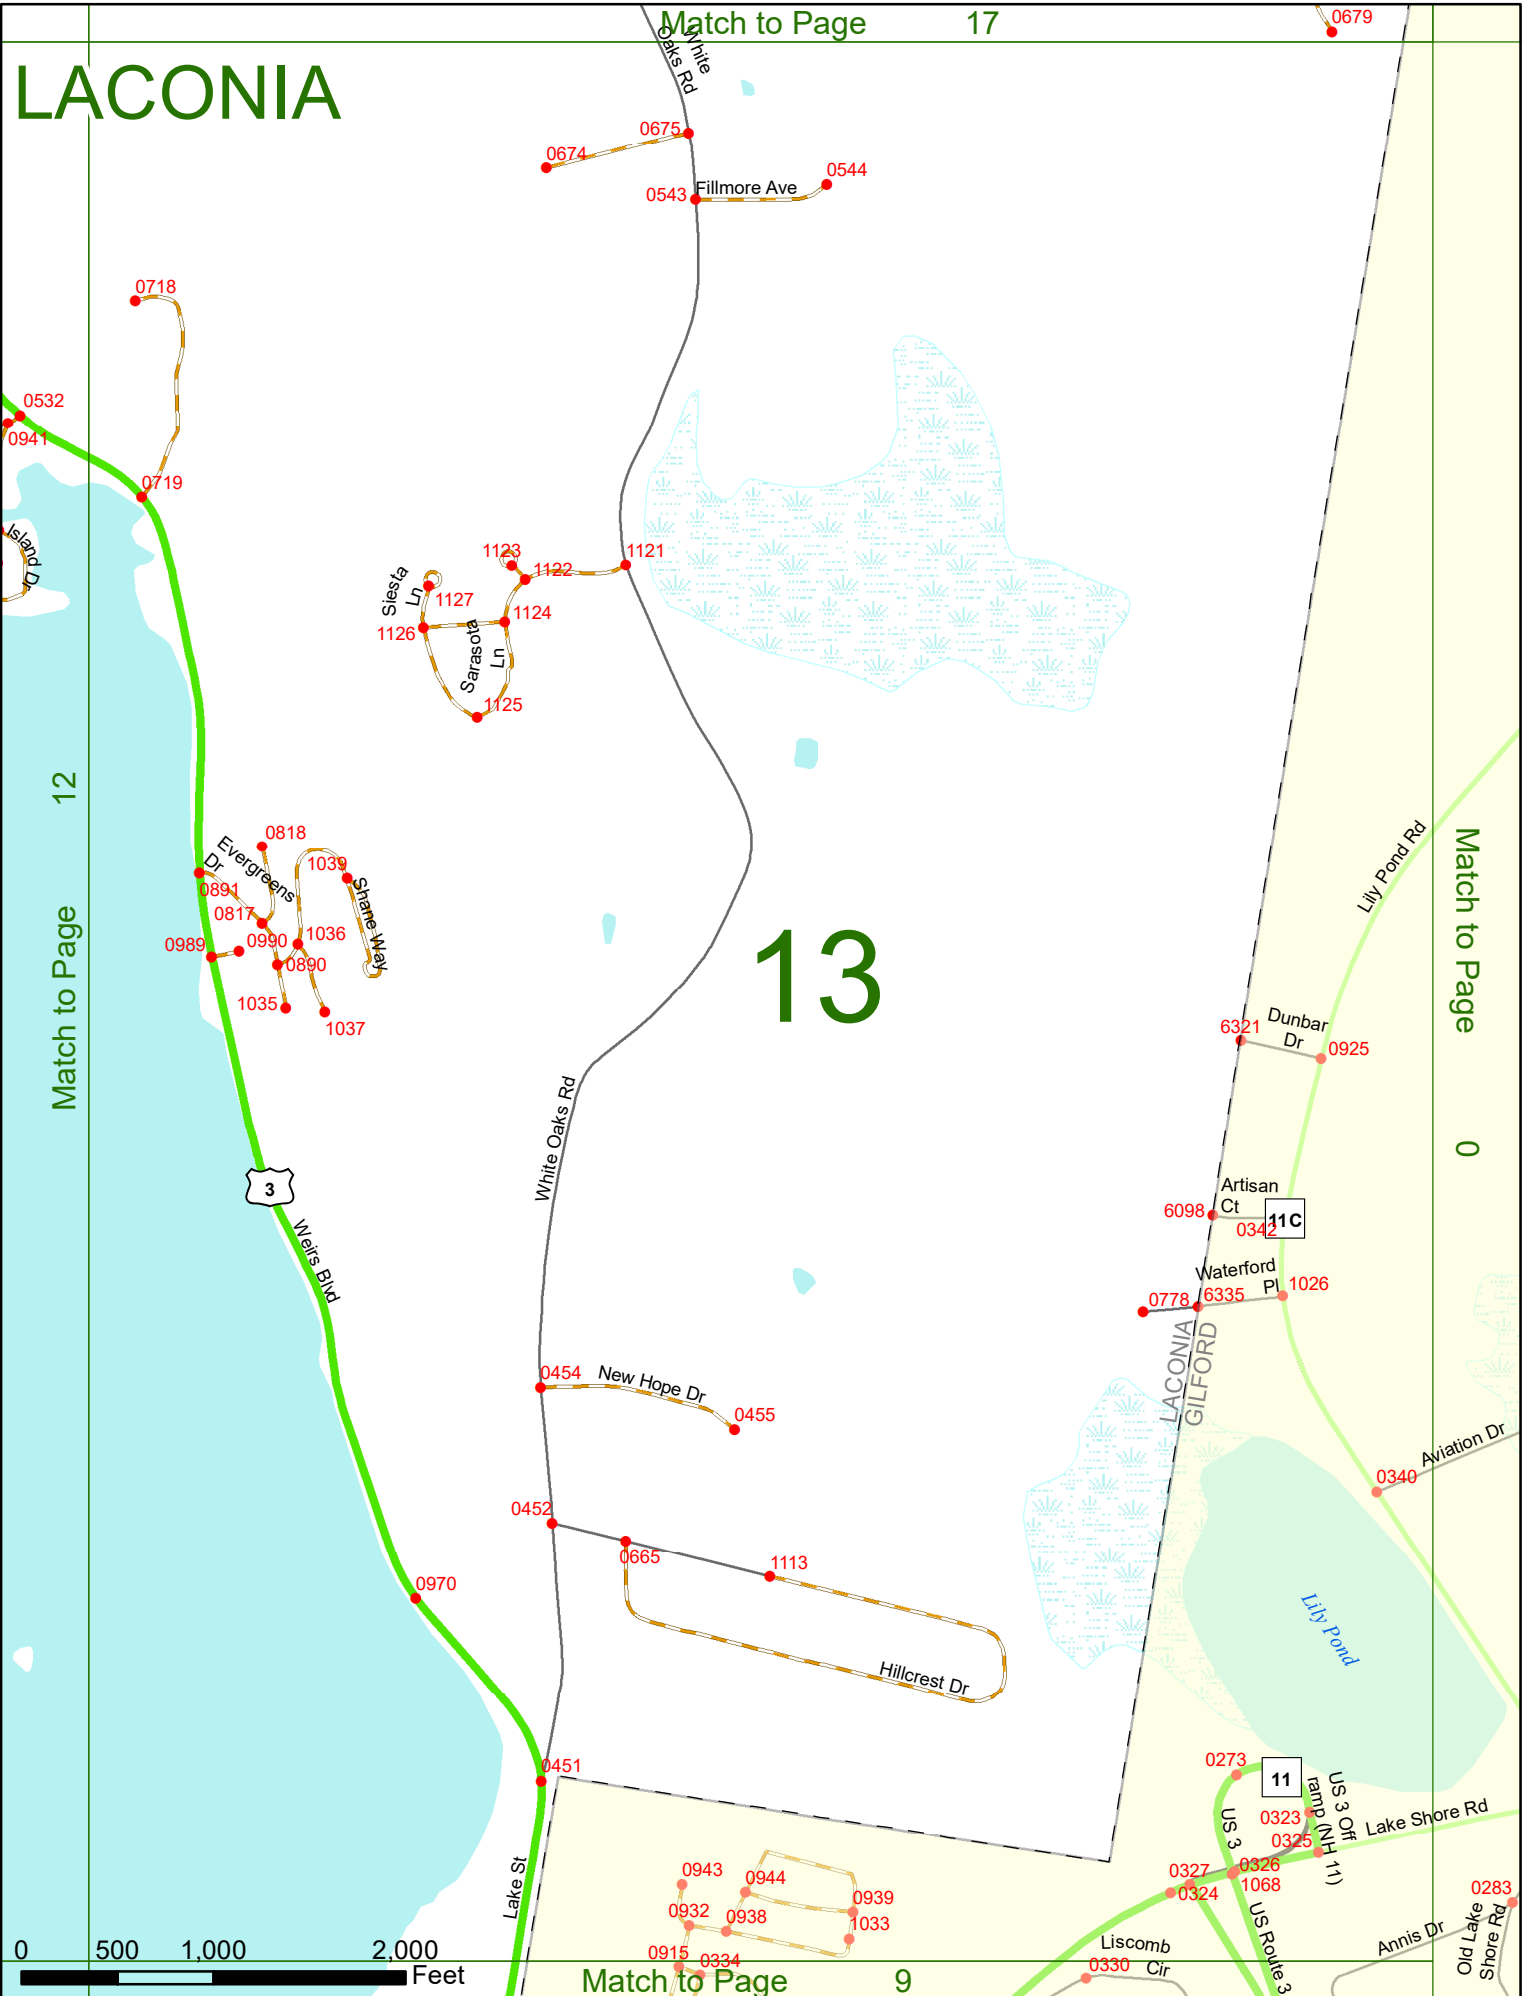

LACONIA

Match to Page 17

Match to Page 12

Match to Page 0

13

Match to Page 9