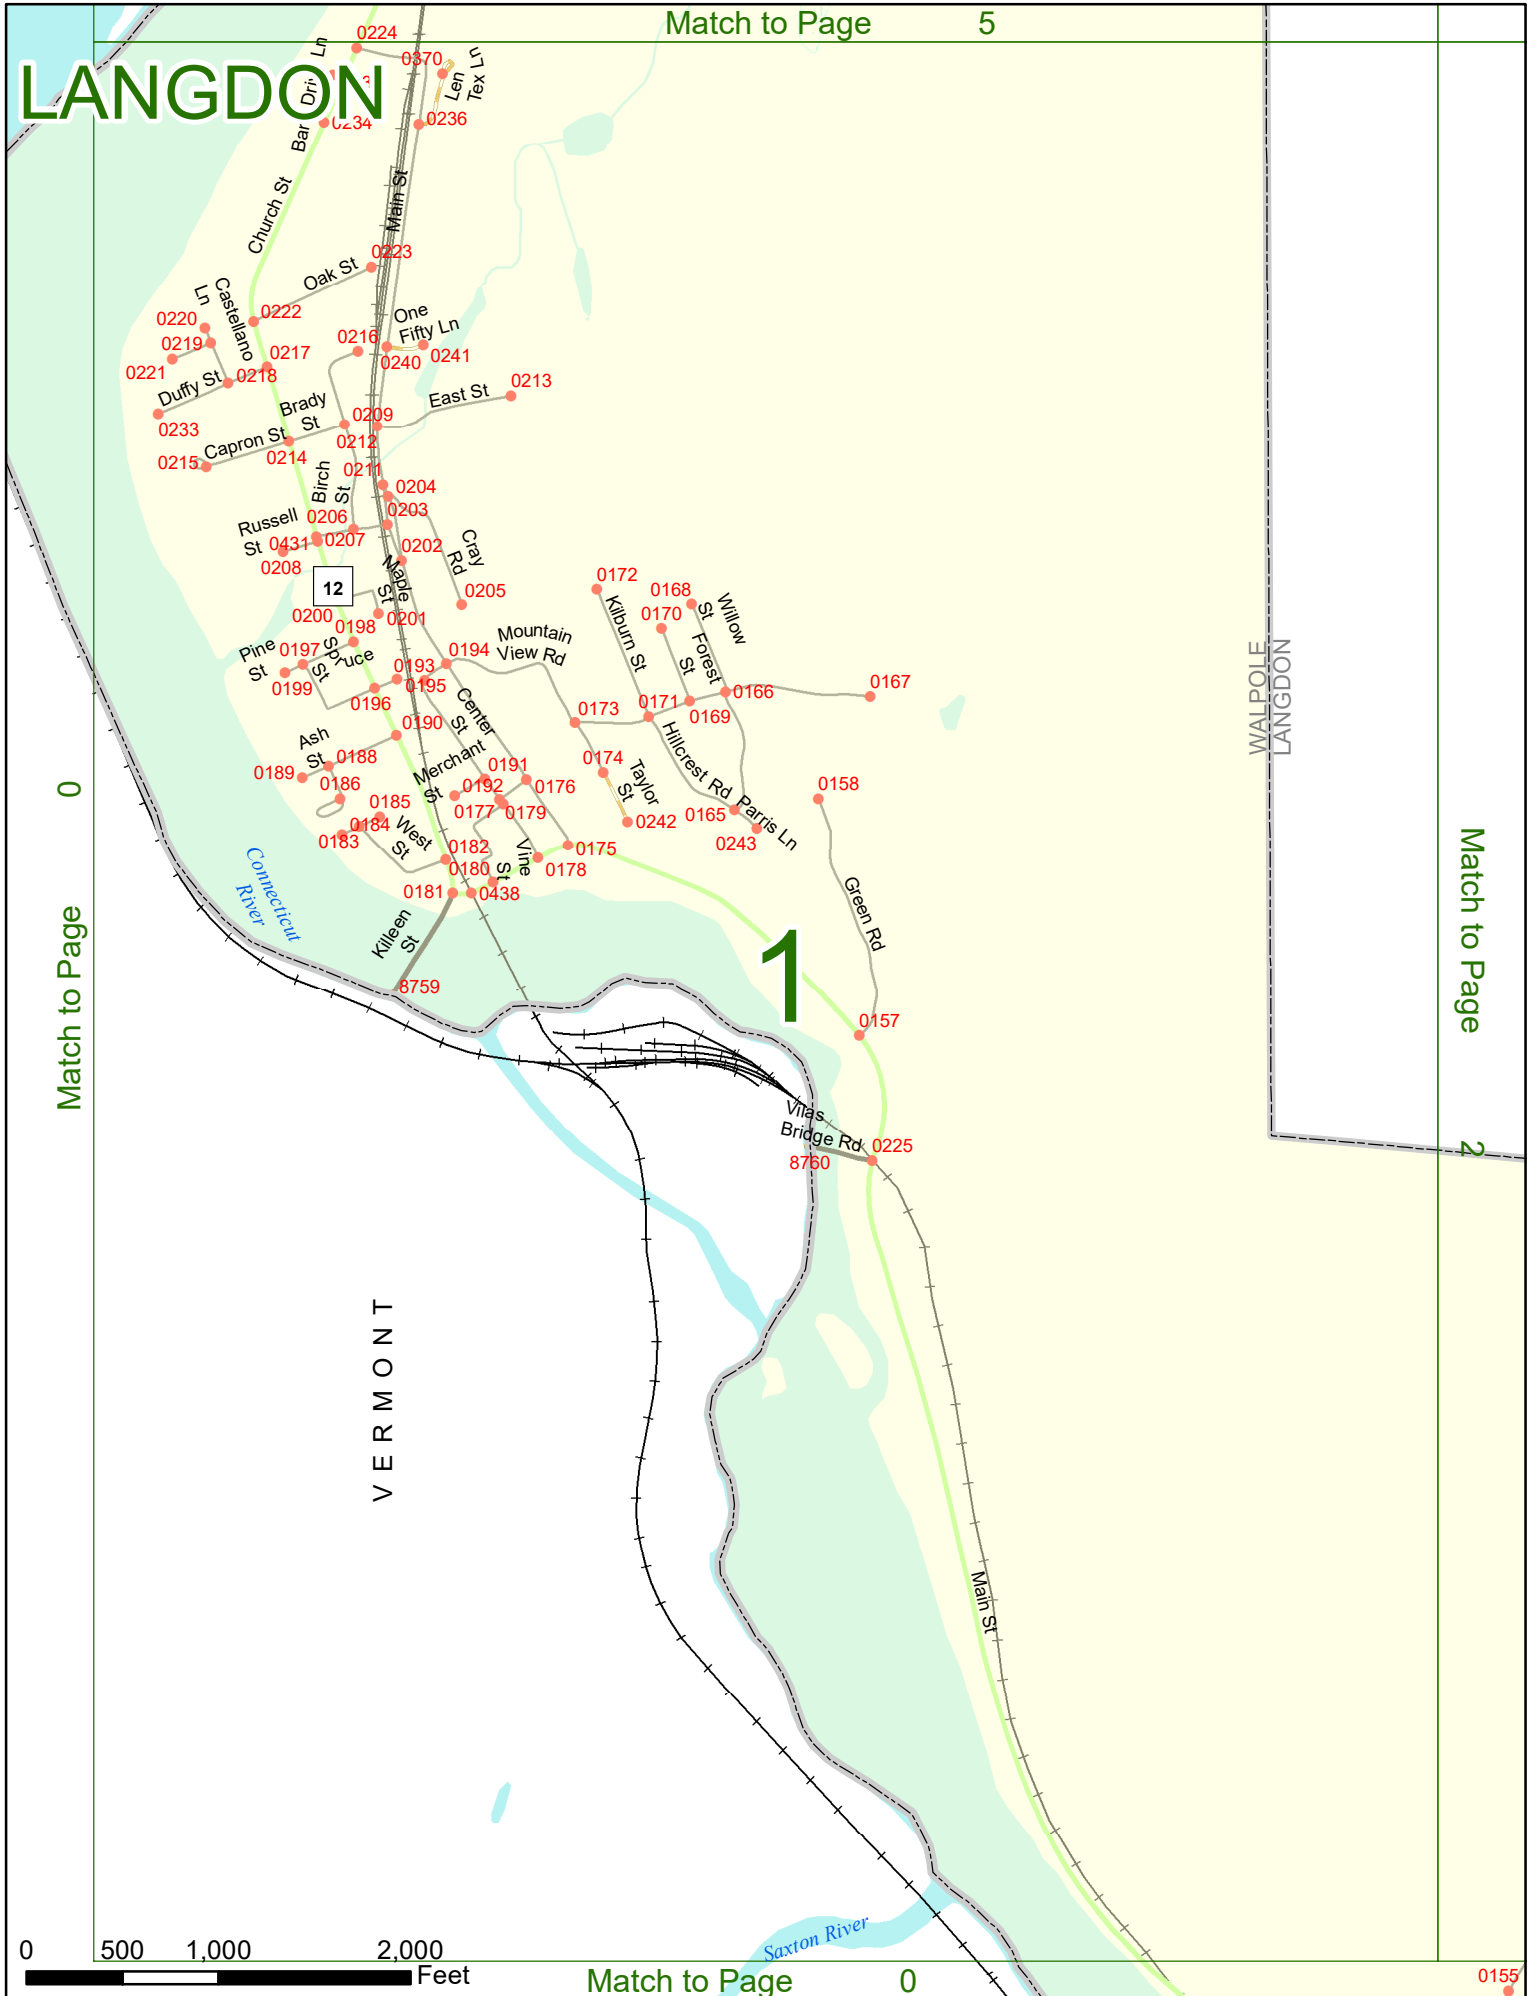

LANGDON

Match to Page 5

5

Match to Page 0

0

Match to Page 2

2

WALPOLE
LANGDON

VERMONT

1

0 500 1,000 2,000 Feet

Match to Page 0

0

0155