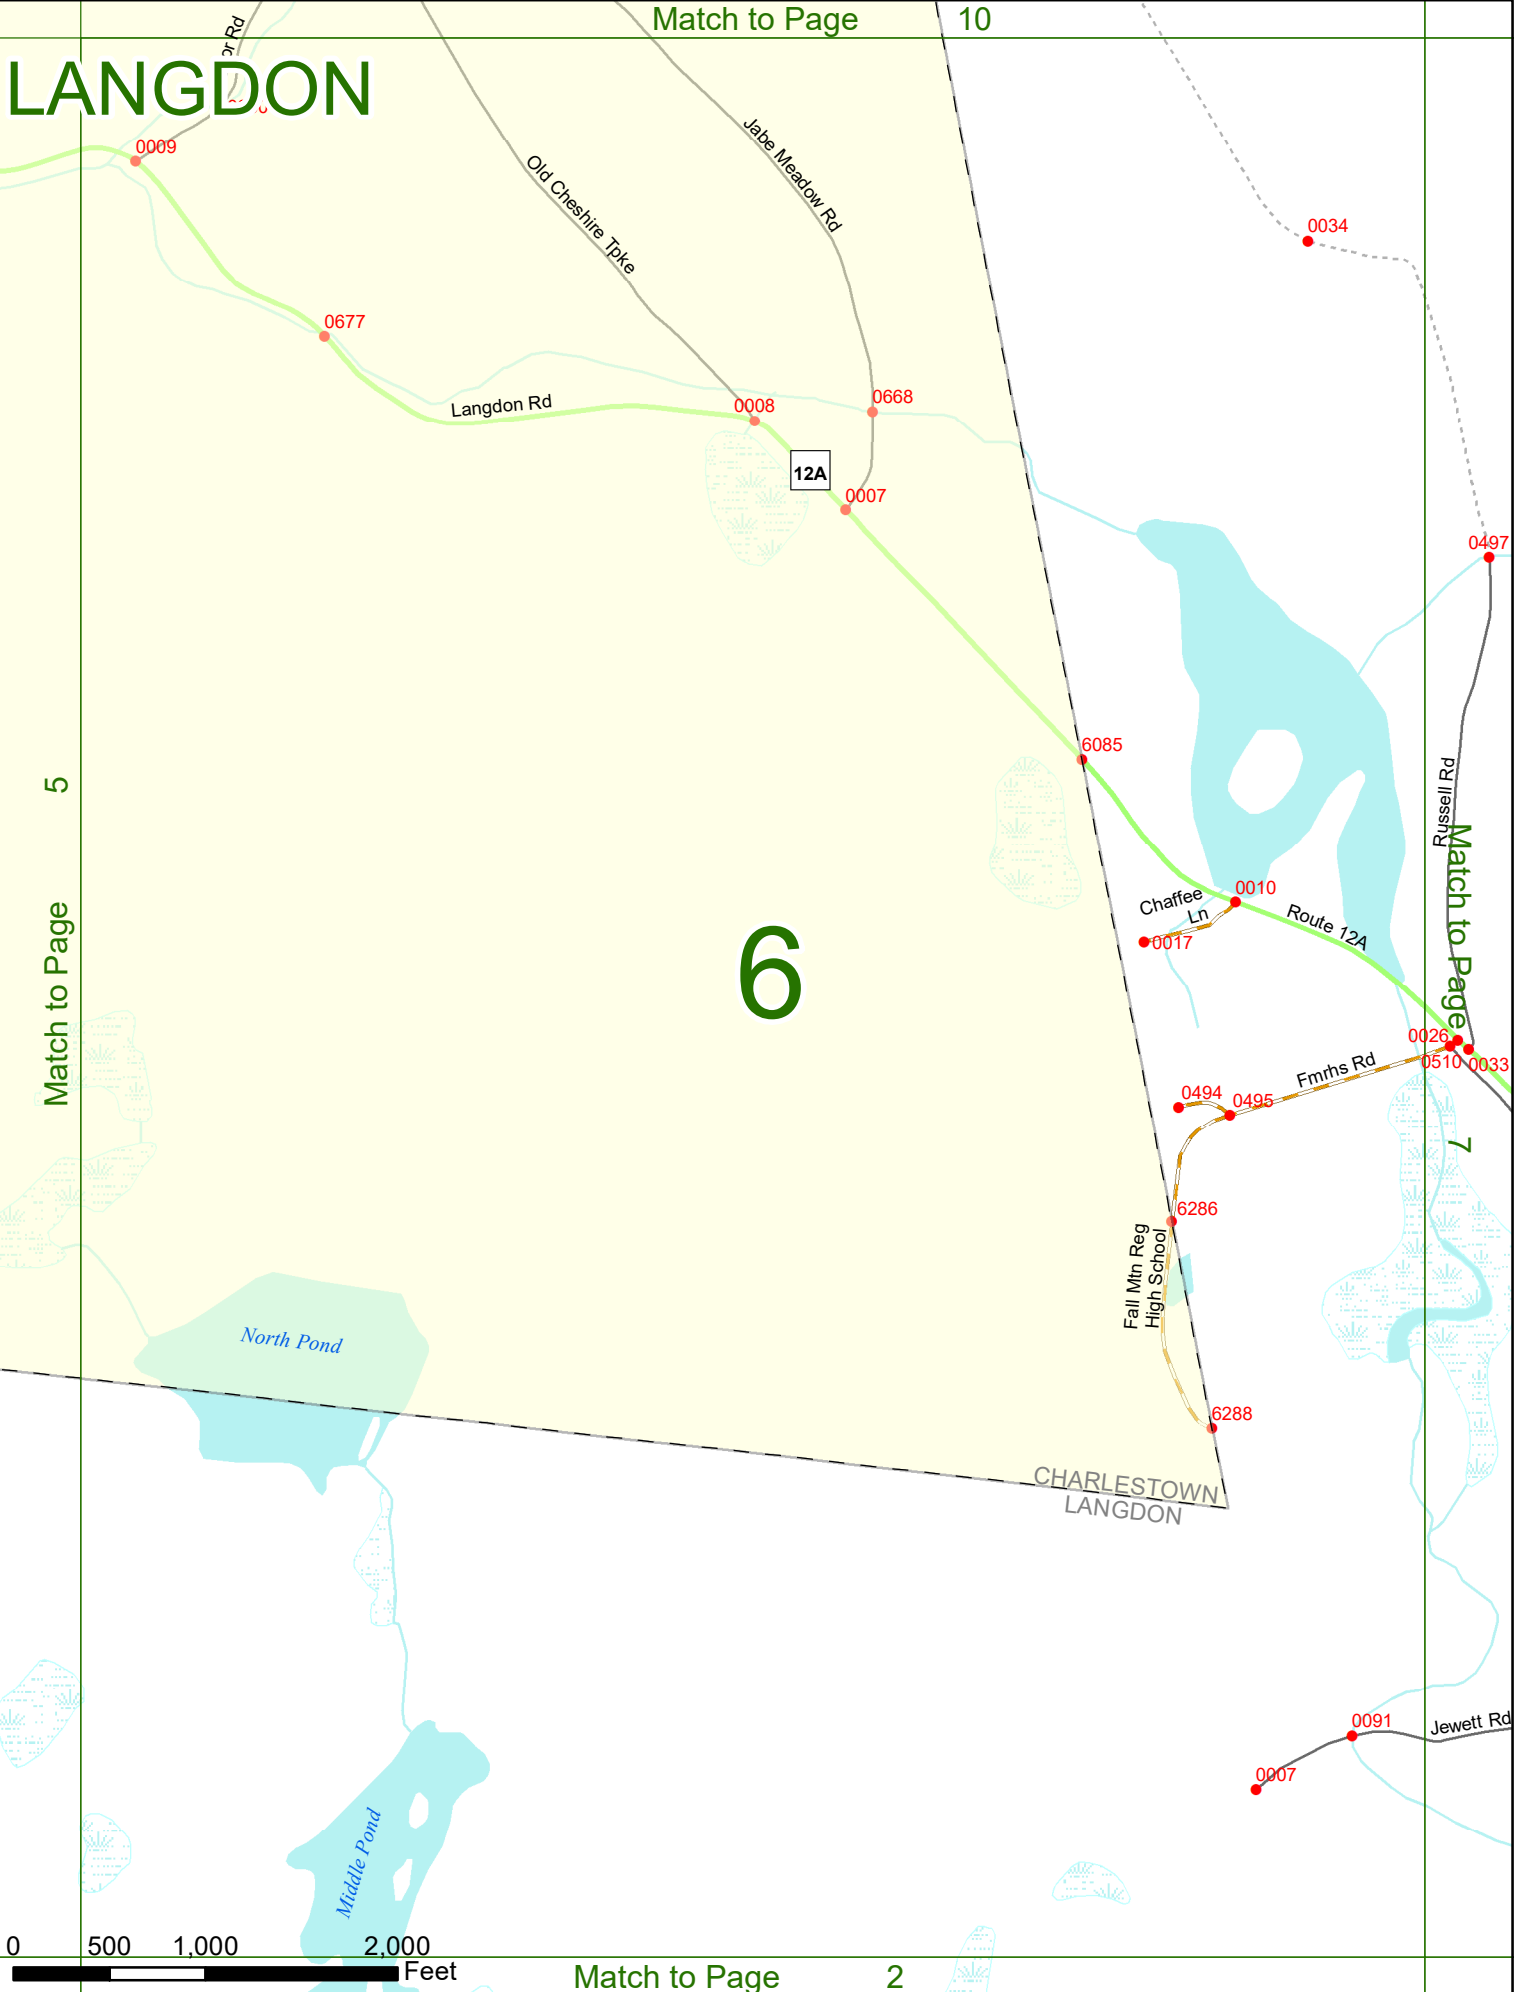

LANGDON

Match to Page 10

Match to Page 5

6

Match to Page 7

Match to Page

2