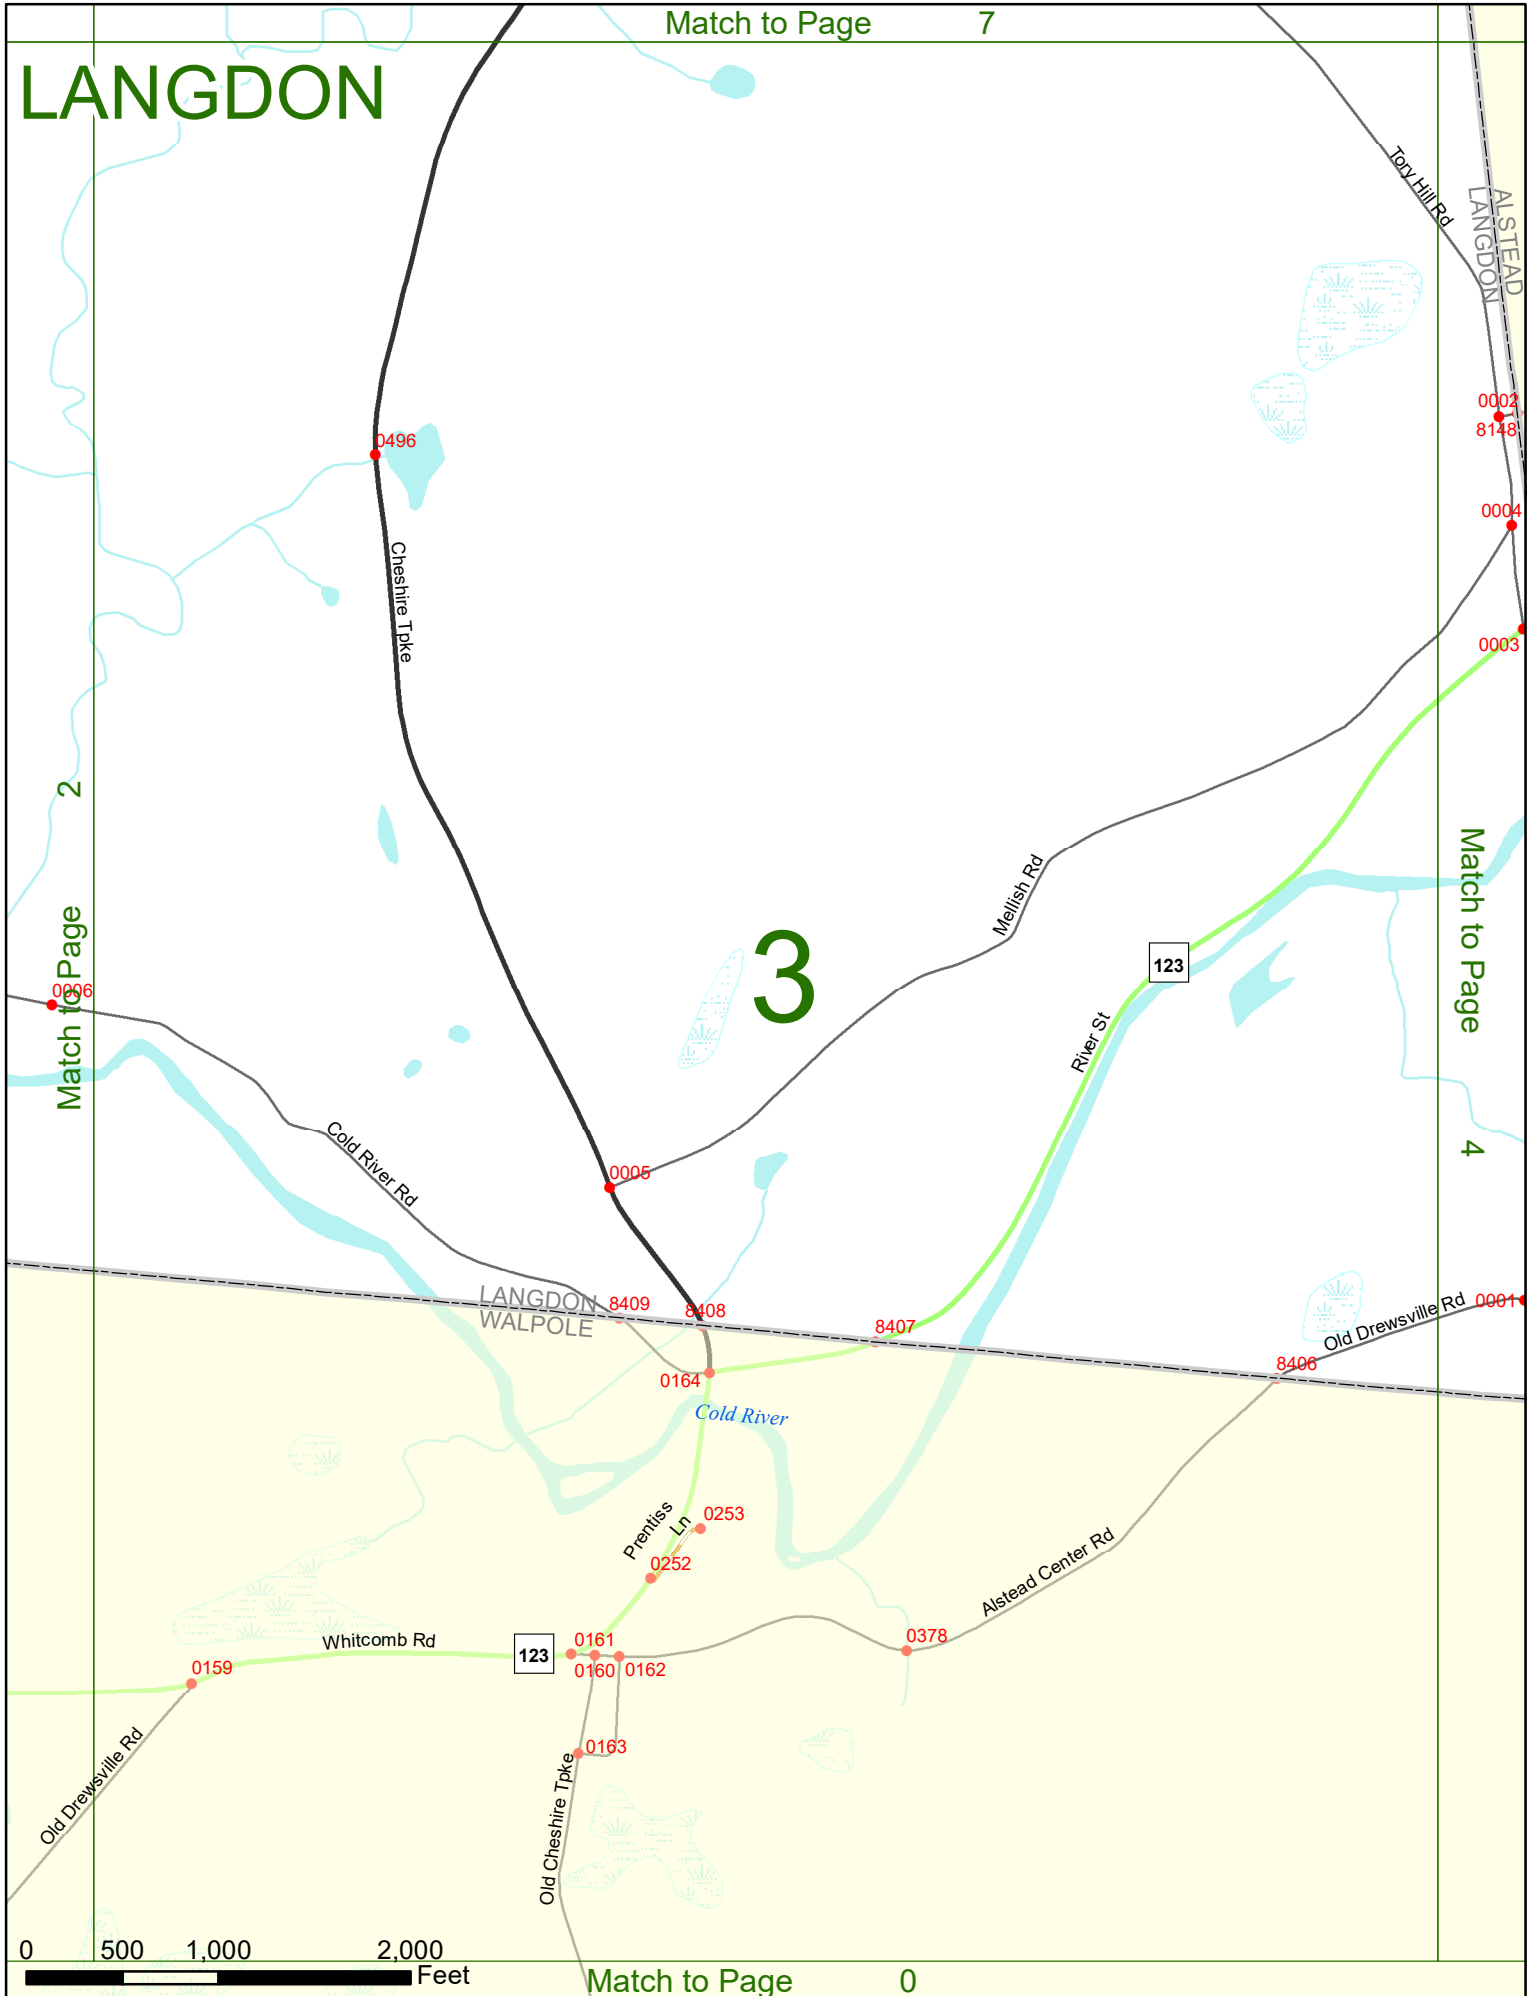

LANGDON

3

2

4

Match to Page

Match to Page