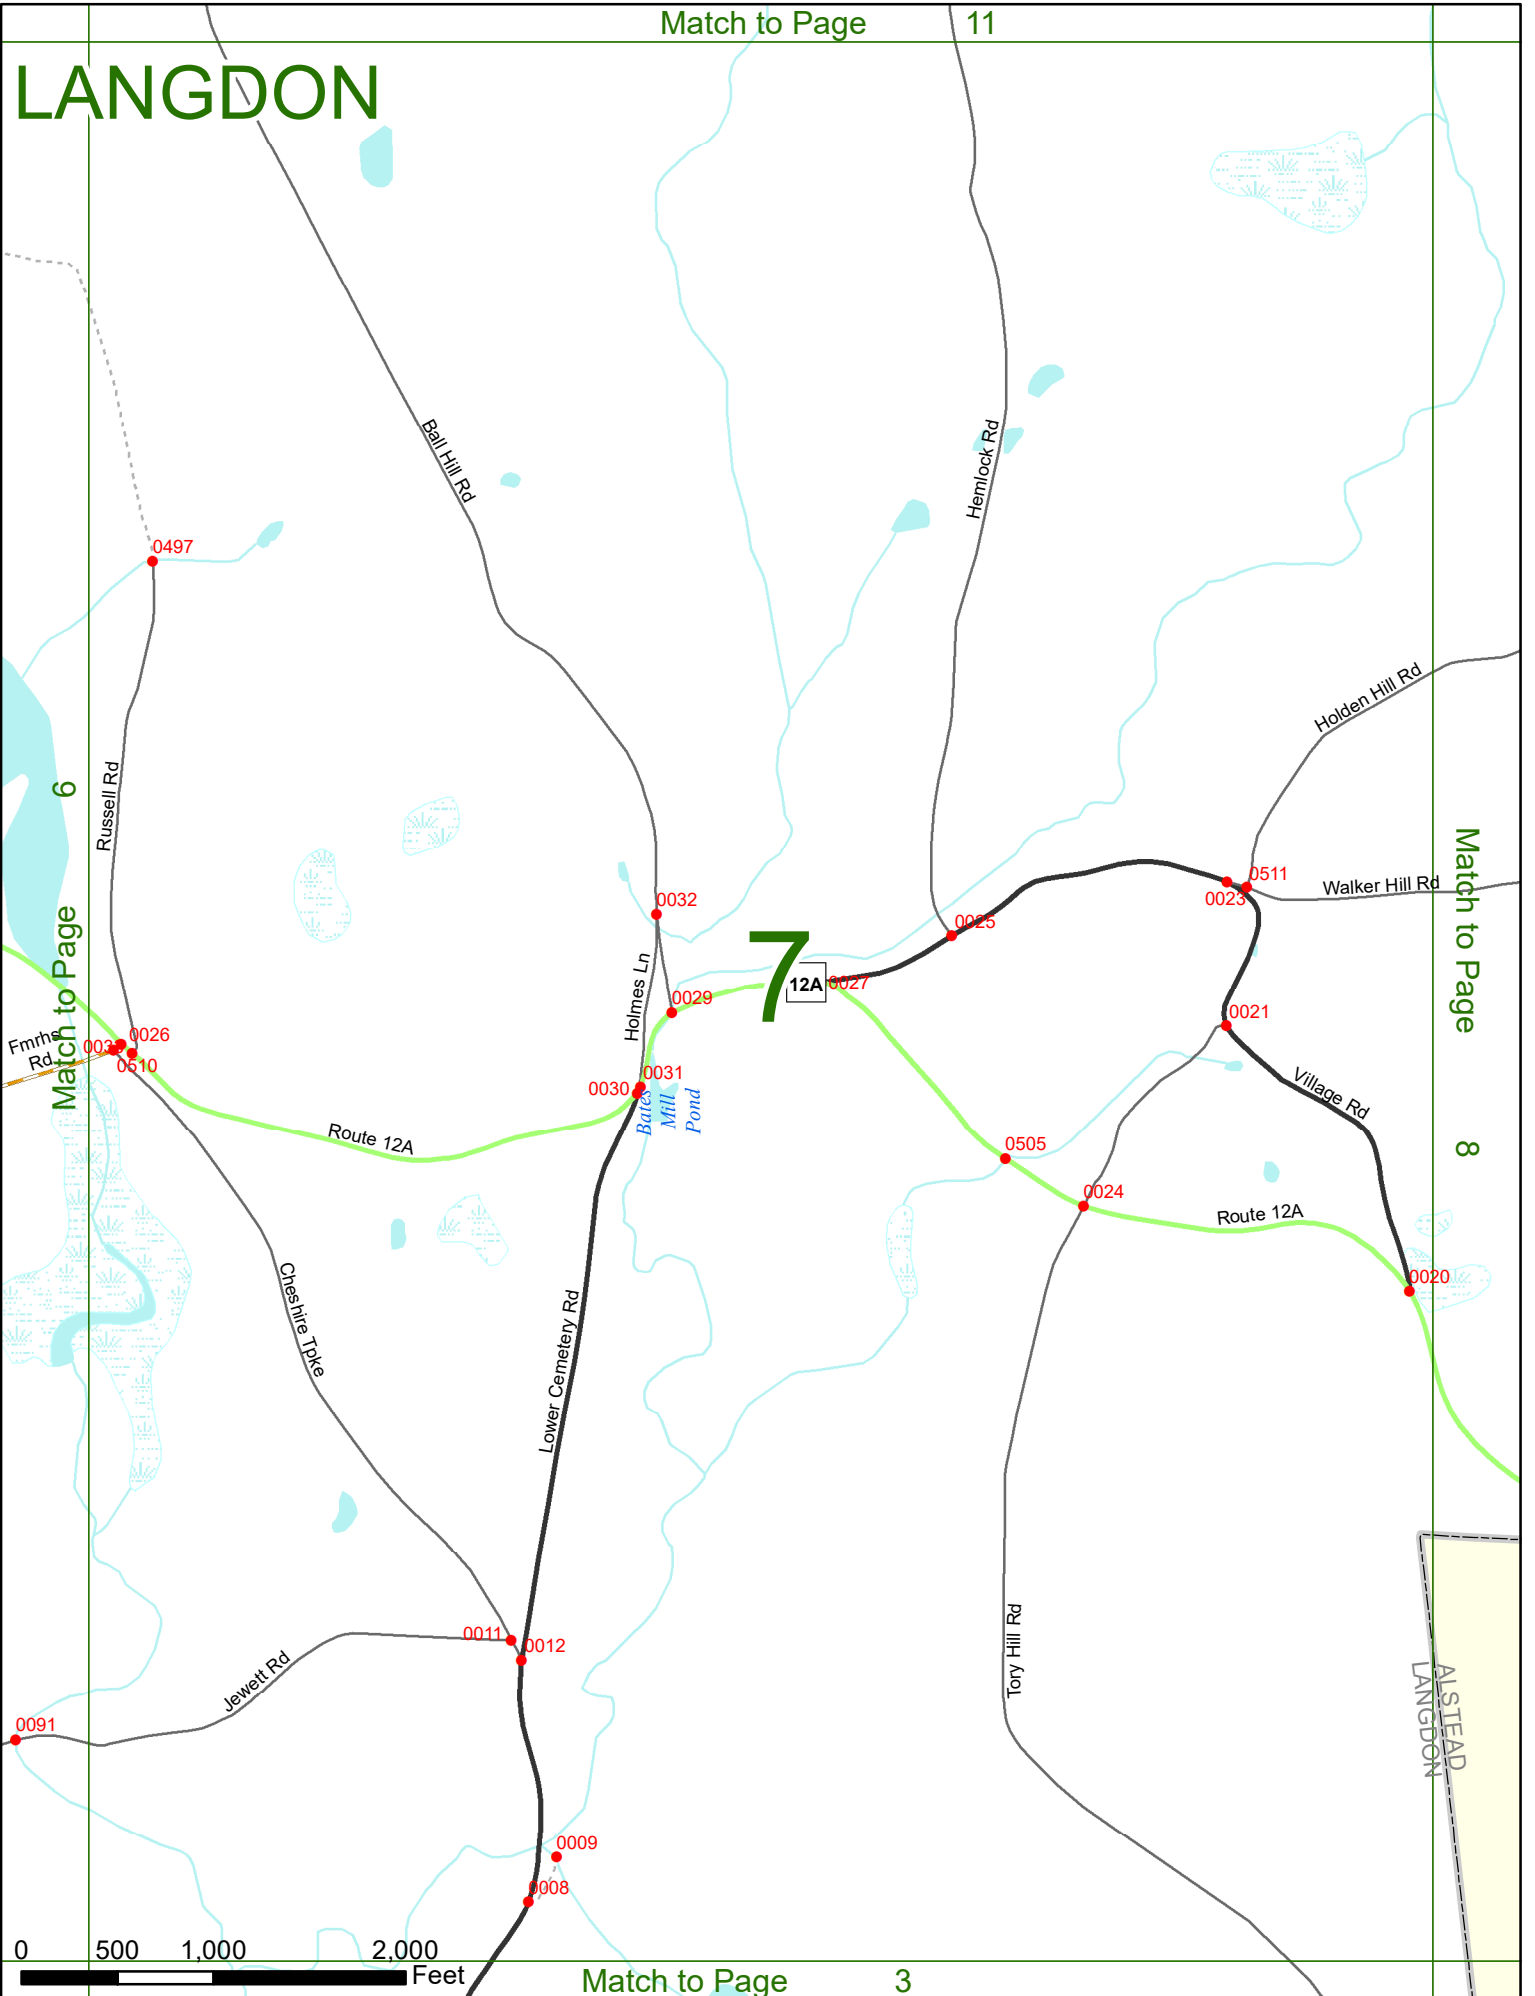

LANGDON

7

12A

6

Match to Page

8

AISTEAD
LANGDON