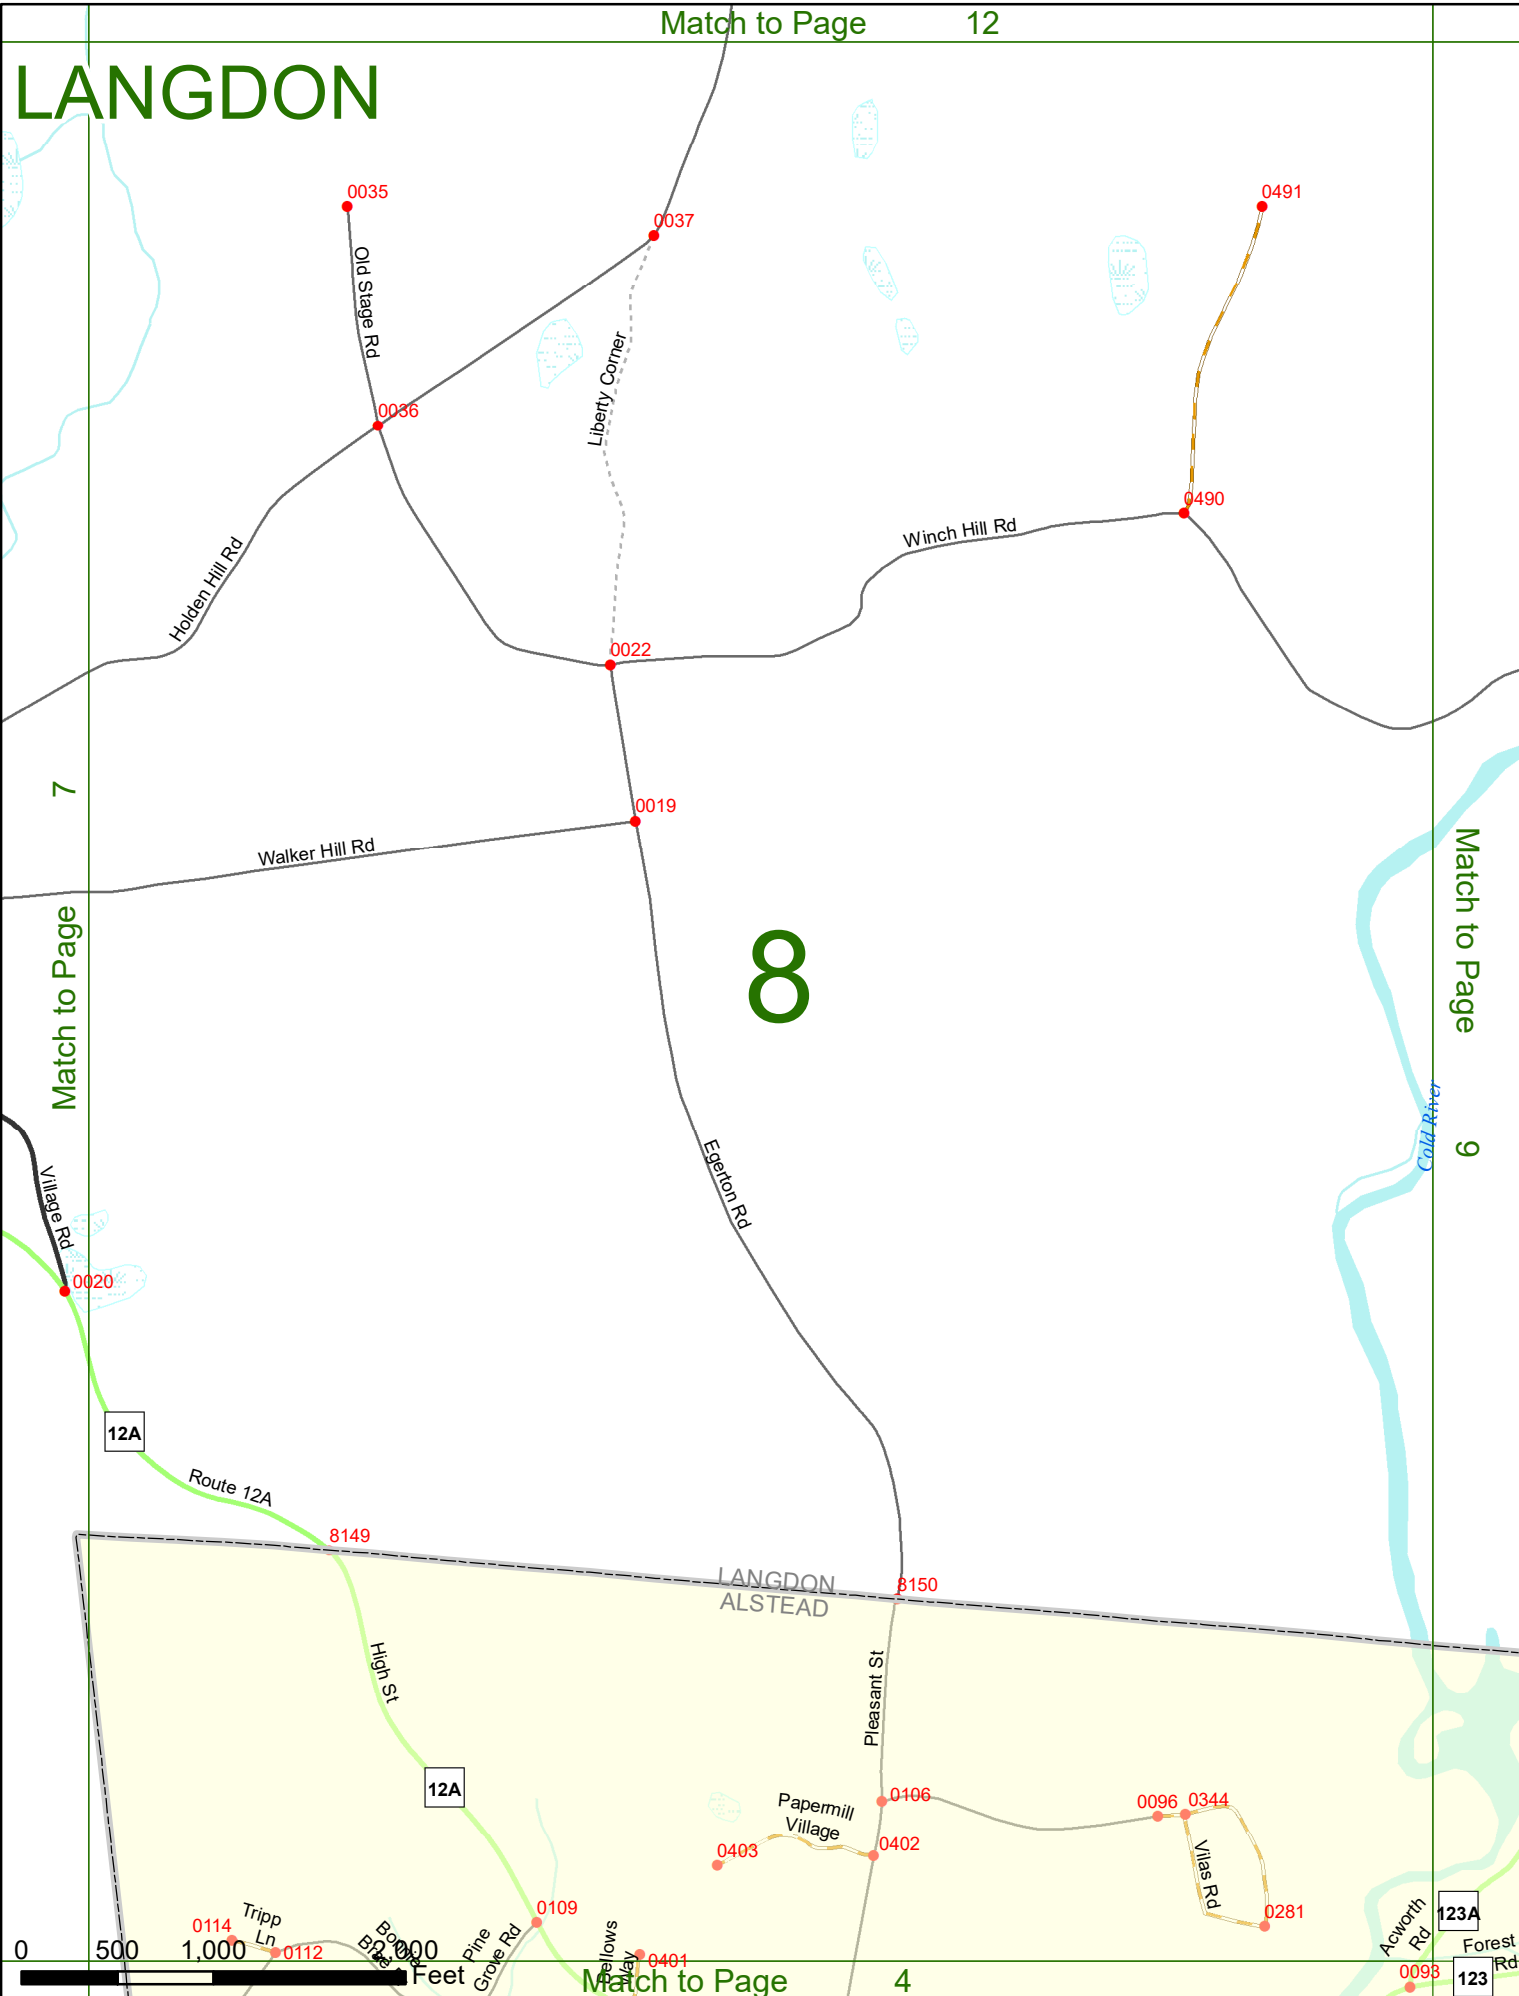

LANGDON

7

Match to Page

Match to Page

9

8

0 500 1,000 Feet

123A

123