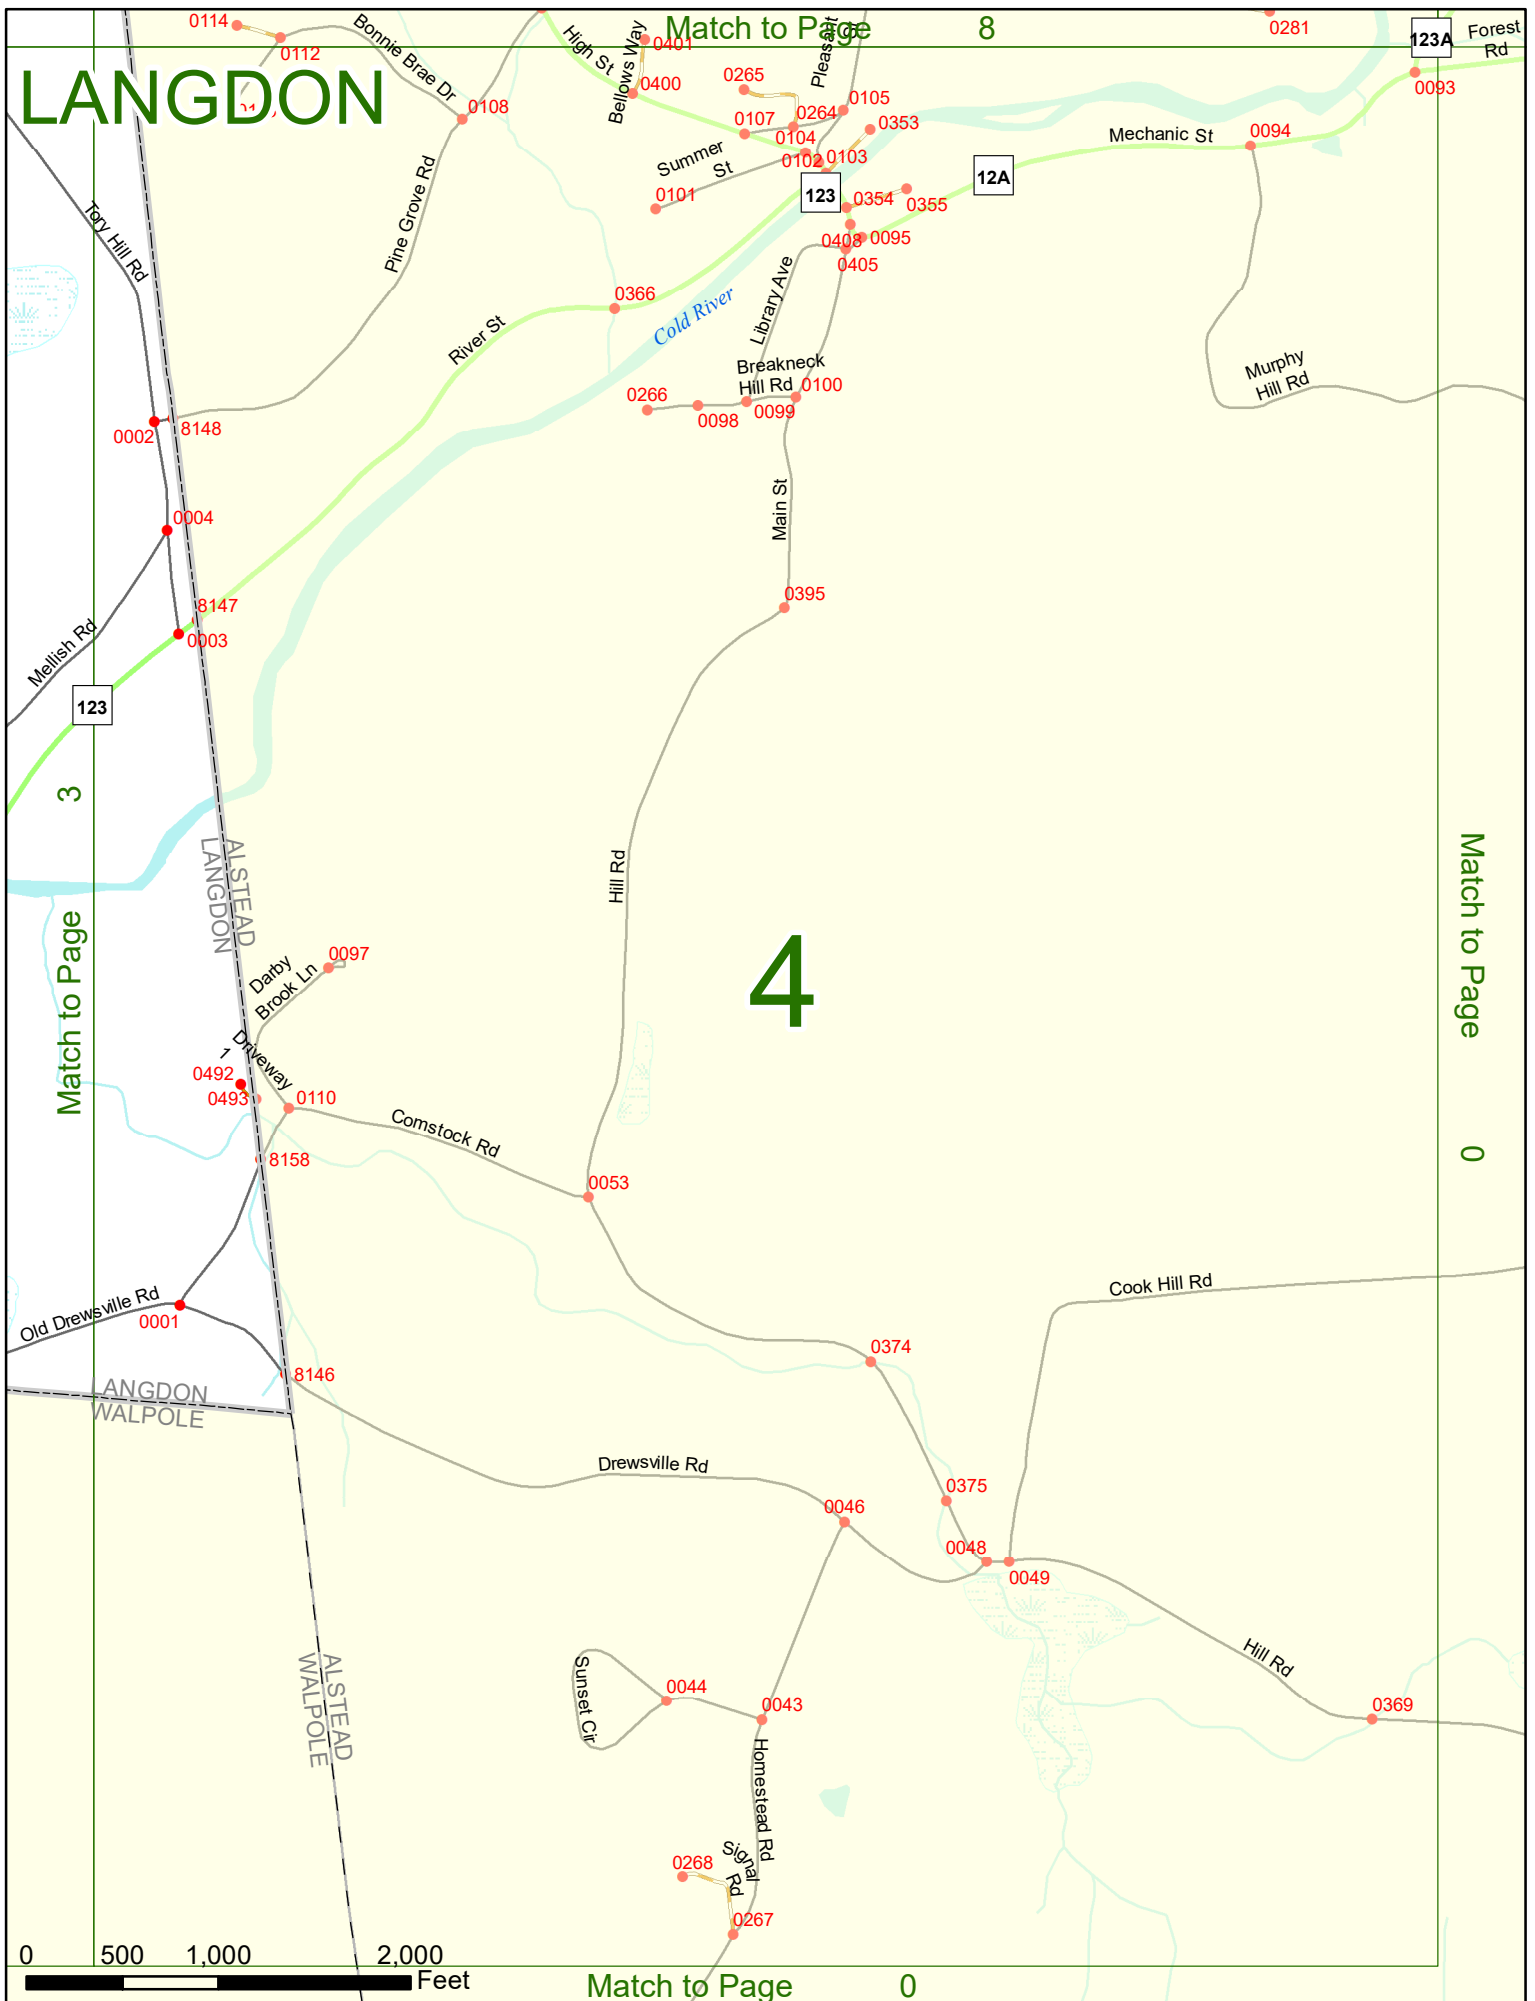

LANGDON

0 500 1,000 2,000 Feet

Match to Page 8

Match to Page 3

Match to Page 0

Match to Page 0