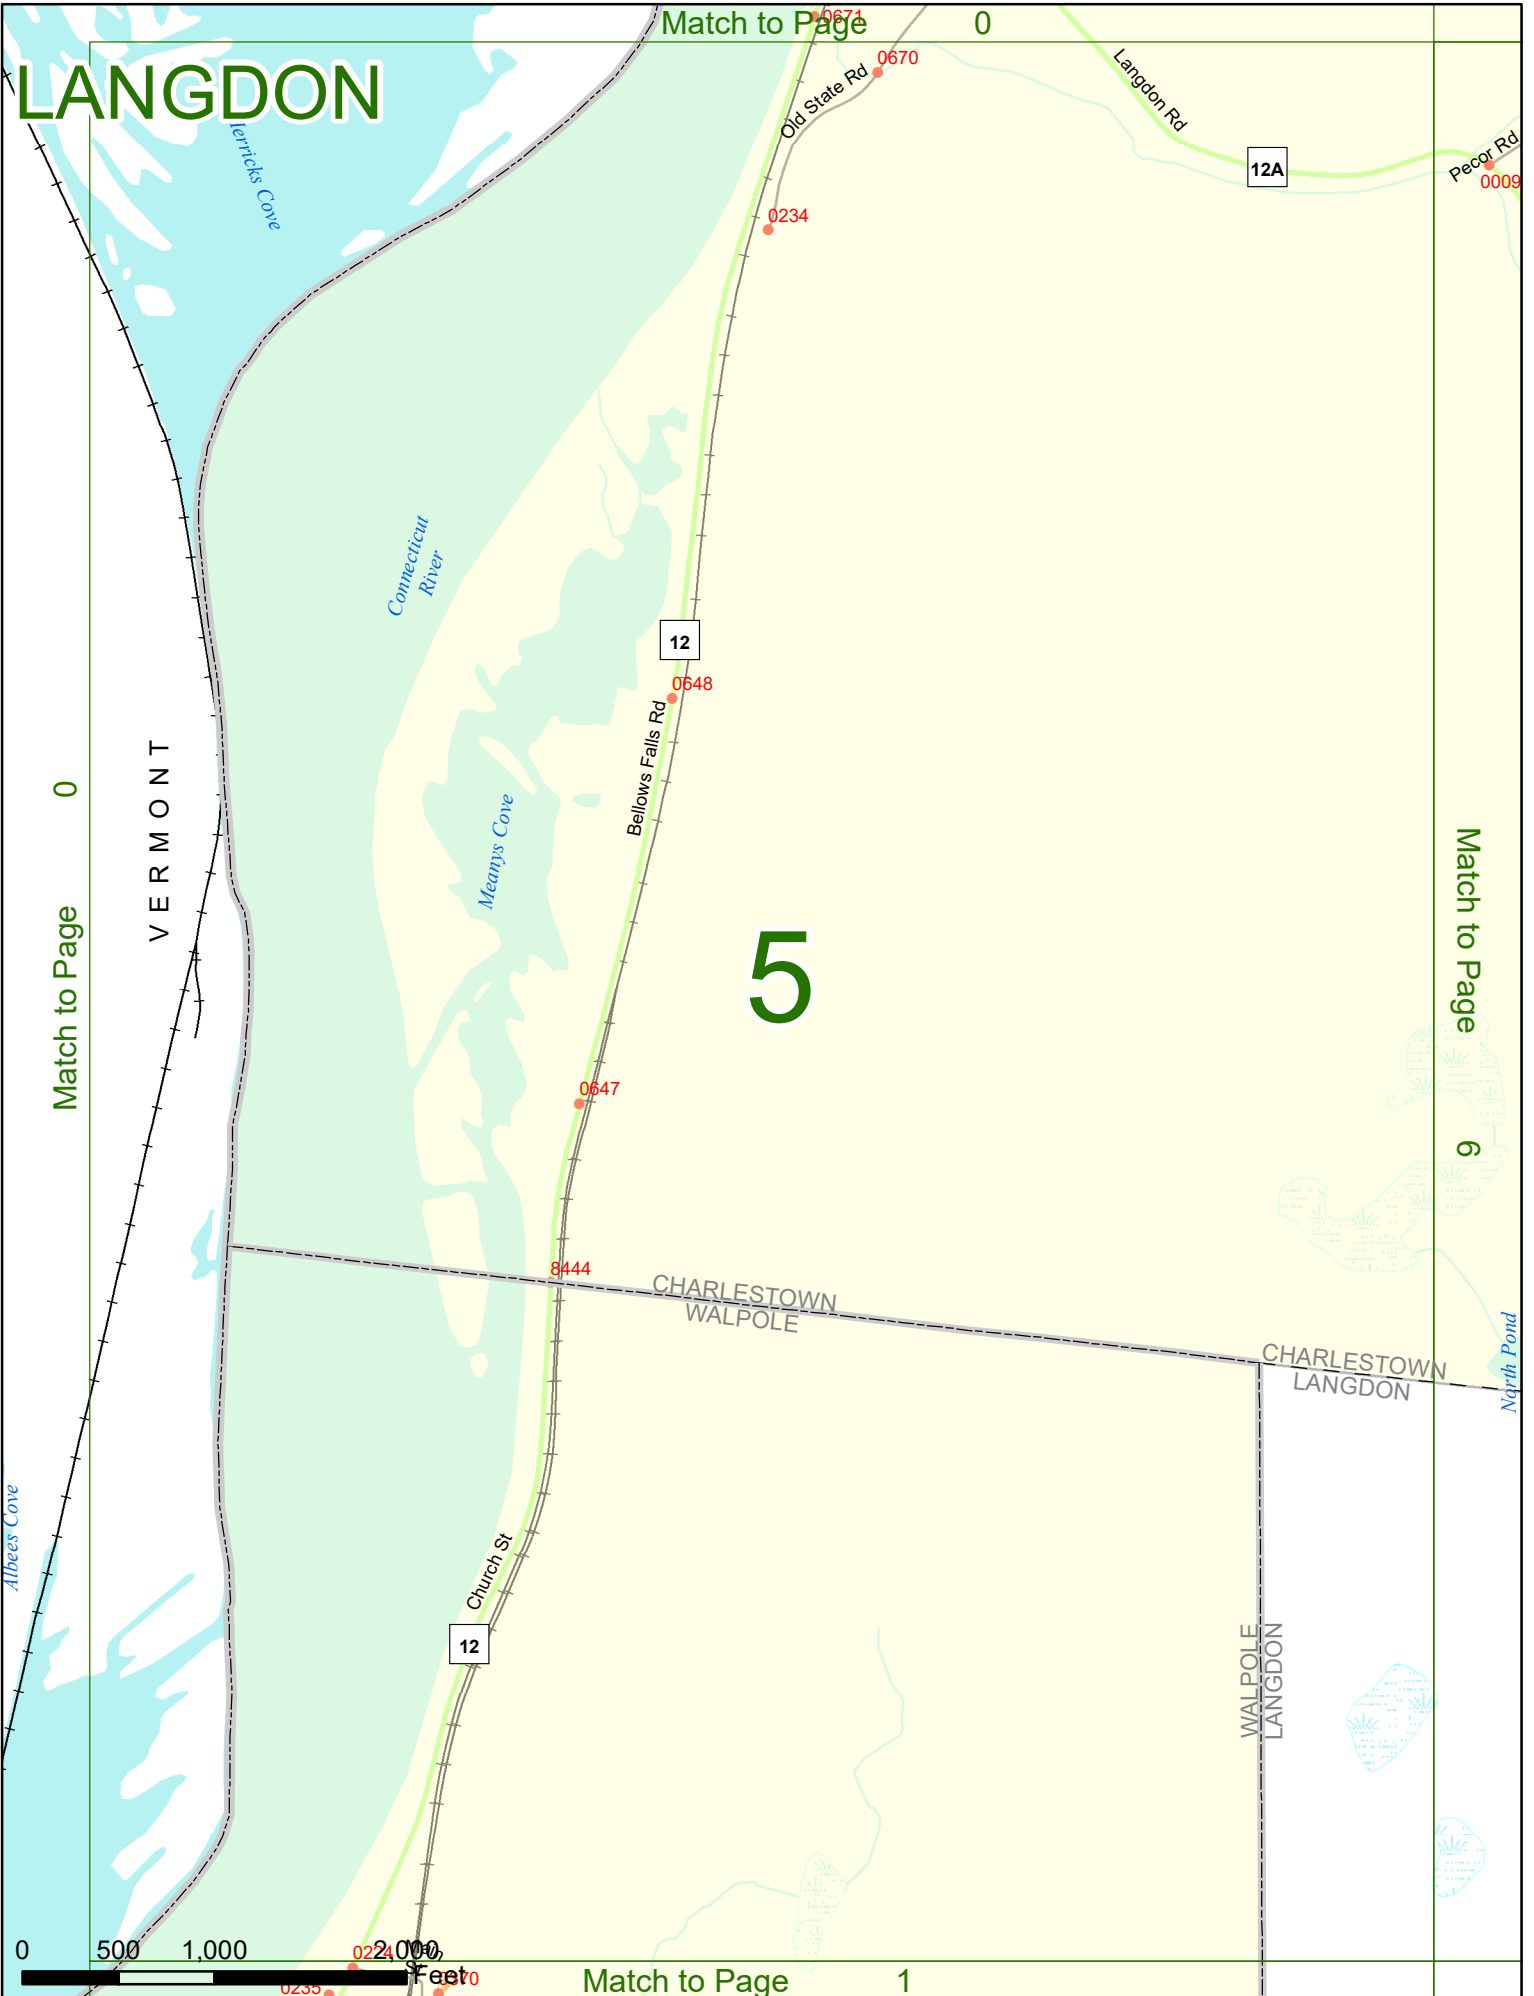

LANGDON

Match to Page 0

0

Match to Page 0

VERMONT

5

Match to Page 6

6

Match to Page 1

1