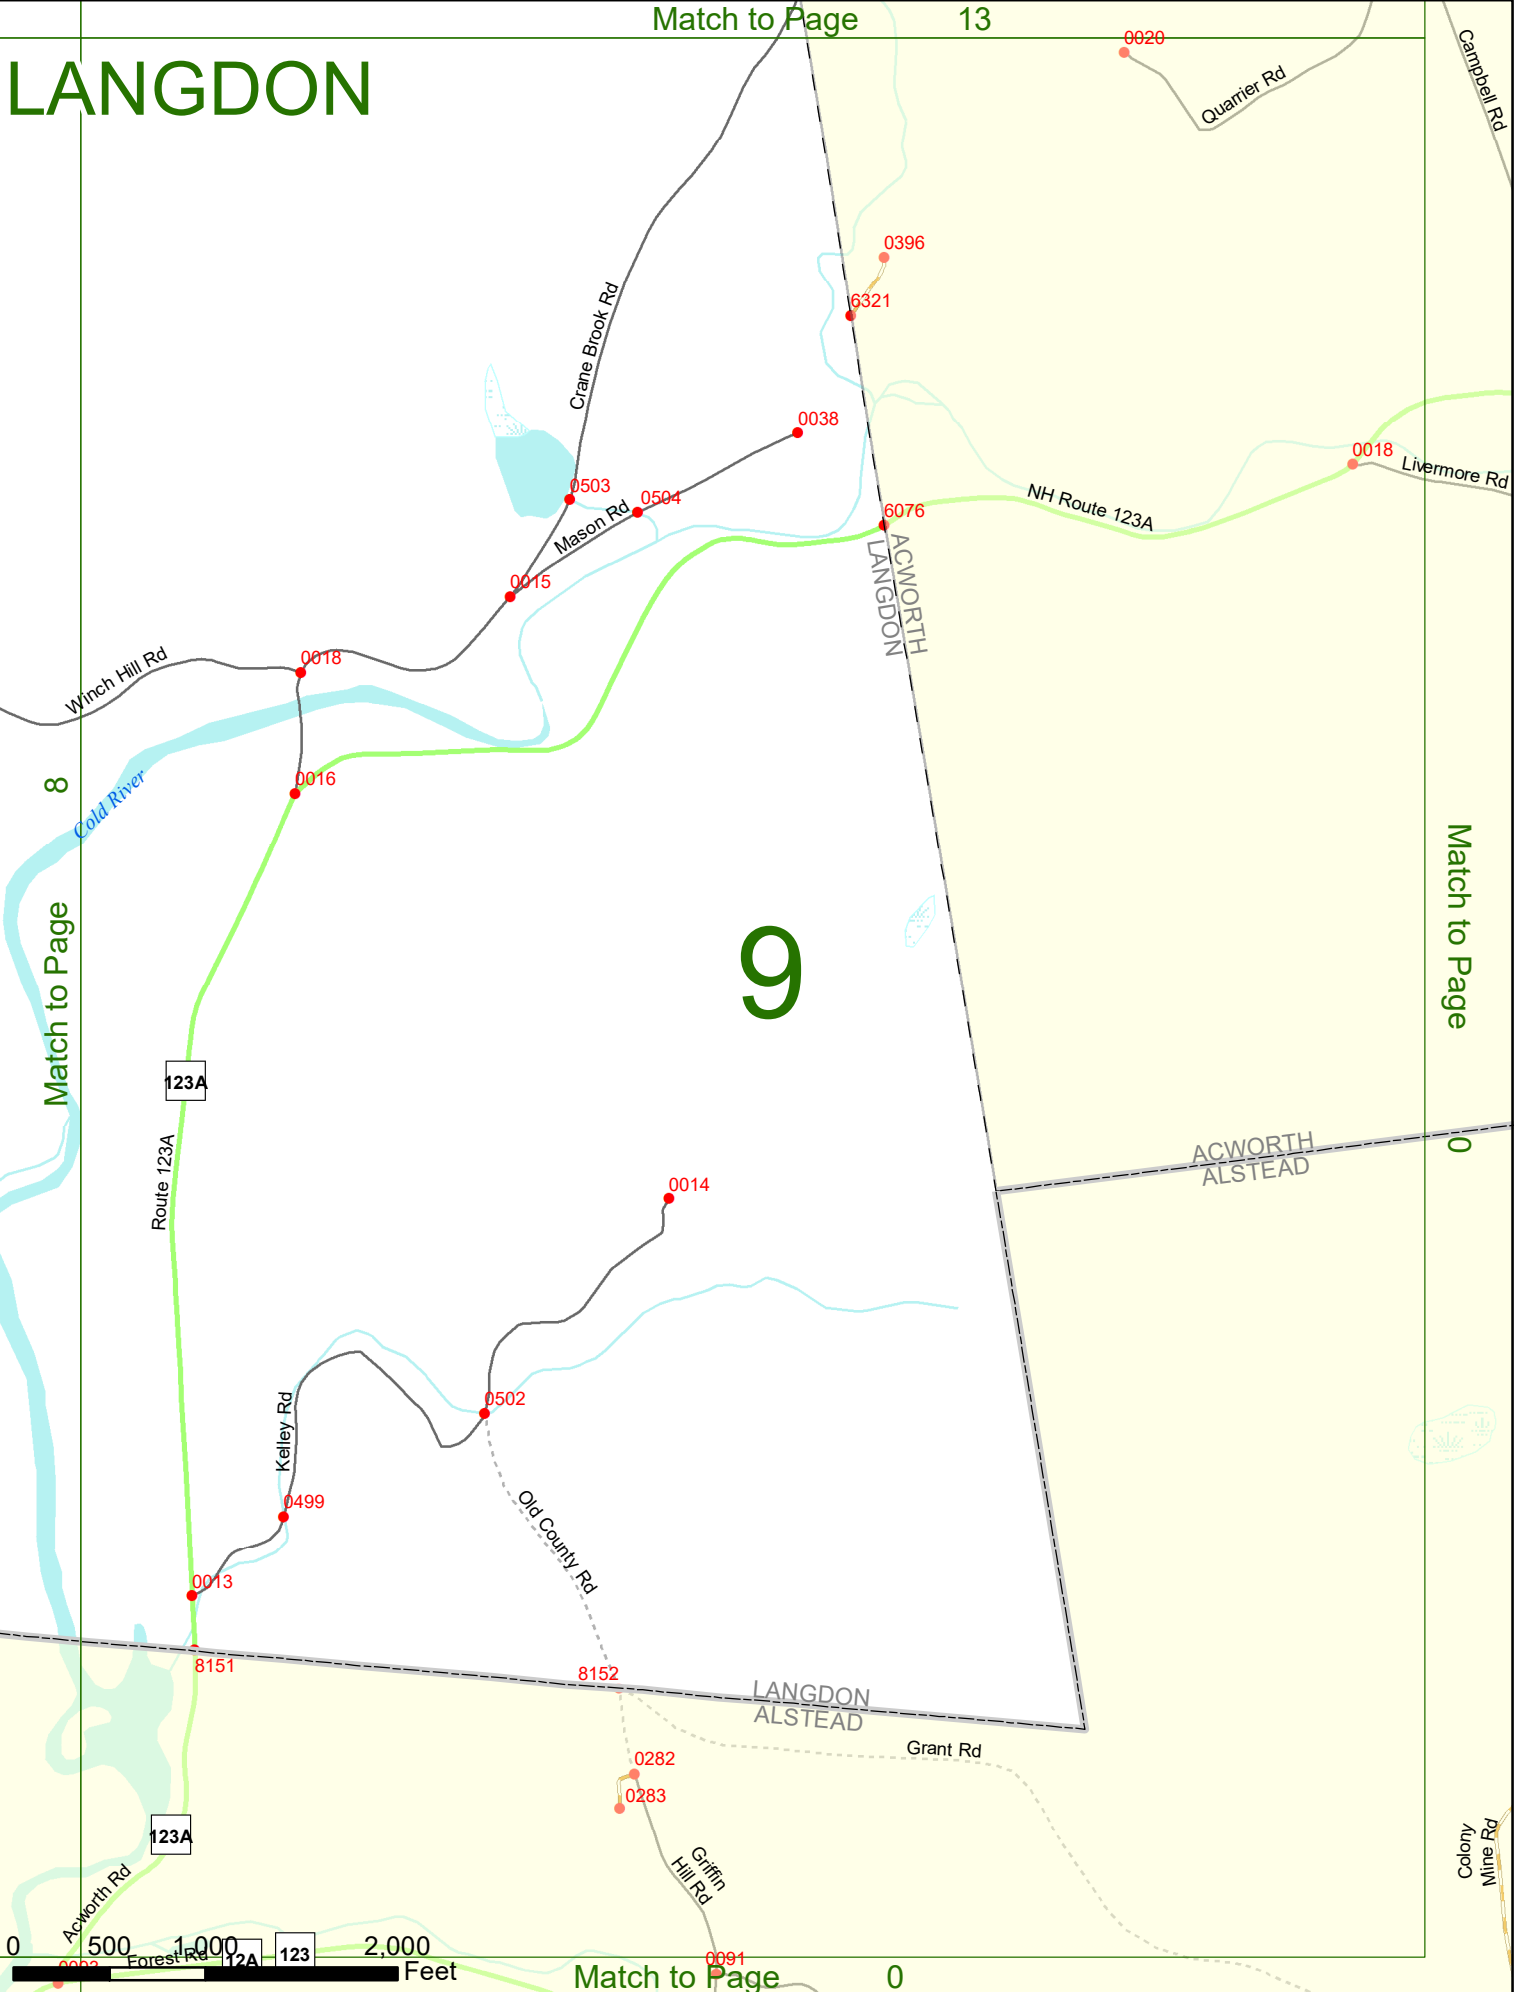

LANGDON

Match to Page 13

Match to Page 8

Match to Page 10

9

Match to Page 0