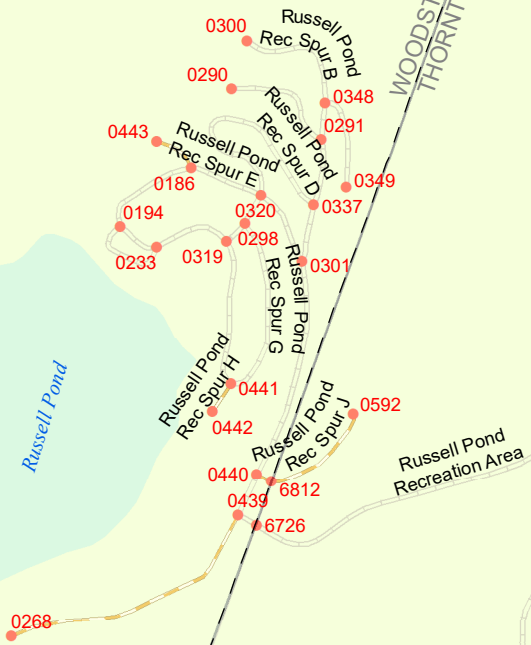

2022 Nodal Reference Bookmap

LEGEND

NHDOT will accept crash locations based on the State of NH Uniform Police Traffic Accident Report.

Crash occurred on:

Option 1 Street Address
 123 Main Street

Option 2 Route No and/or Distance from NESW Intesecting Road, Bridge,
 Street name Intersecting Street Town/County line
 Main Street 500 E Oak Street

Option 3 First Node Distance from First Node Second Node
 515 212 632

Option 4 Route No and/or Mile Marker on Interstate Only NESW Mile (Marker)
 Street name
 189S 700 feet S 36.8

Option 3 – Example

Street Name Loudon Road
First Node 803
Distance from First Node 318 Ft
Second Node 813

LINCOLN

LIVERMORE VALLEY

White Mountain NF

2

LIVERMORE
WATERVILLE VALLEY

Match to Page 1

Match to Page 0

0

LINCOLN

LINCOLN
WOODSTOCK

Match to Page 0

Match to Page 4

3

White
Mountain NF

WOODSTOCK
THORNTON

LINCOLN