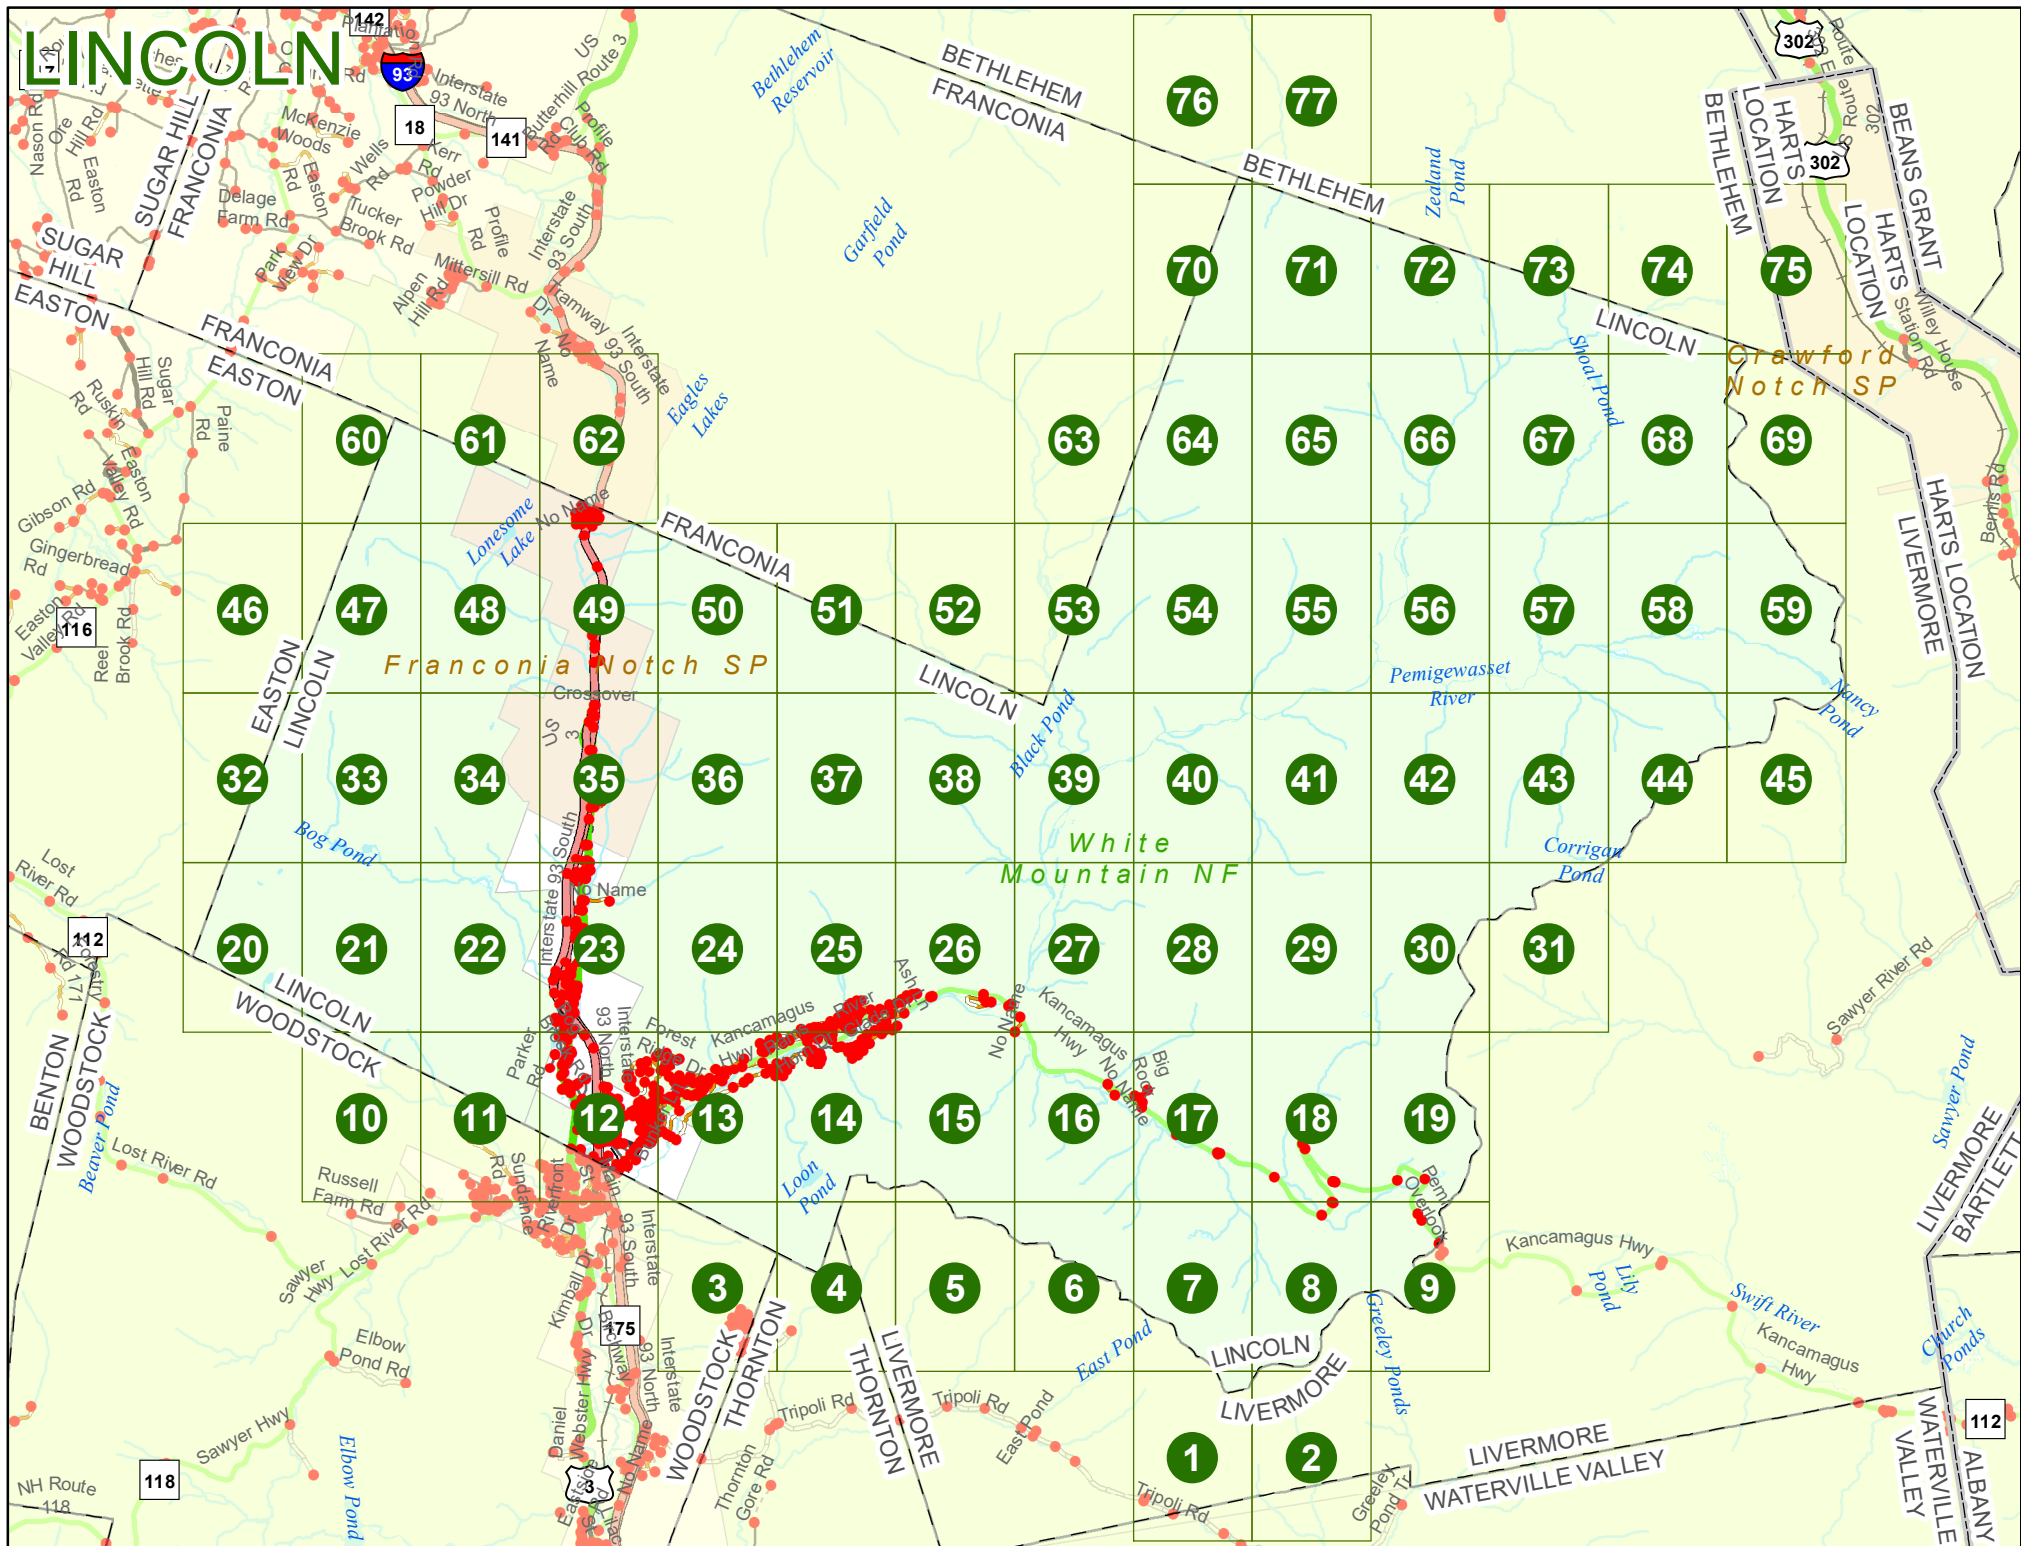

New Hampshire
DOT
 Department of Transportation

Maps and data sets are not guaranteed to be free from errors and omissions. Data is in a constant state of update and correction by various groups and agencies. Information displayed on this map is the best available at the time of publication.

2022 Nodal Reference Bookmap

LEGEND

NHDOT will accept crash locations based on the State of NH Uniform Police Traffic Accident Report.

Crash occurred on:

Option 1 Street Address
 123 Main Street

Option 2 Route No and/or Distance from NESW Intesecting Road, Bridge,
 Street name Intersecting Street Town/County line
 Main Street 500 E Oak Street

Option 3 First Node Distance from First Node Second Node
 515 212 632

Option 4 Route No and/or Mile Marker on Interstate Only NESW Mile (Marker)
 Street name
 189S 700 feet S 36.8

Option 3 – Example

Street Name Loudon Road
First Node 803
Distance from First Node 318 Ft
Second Node 813