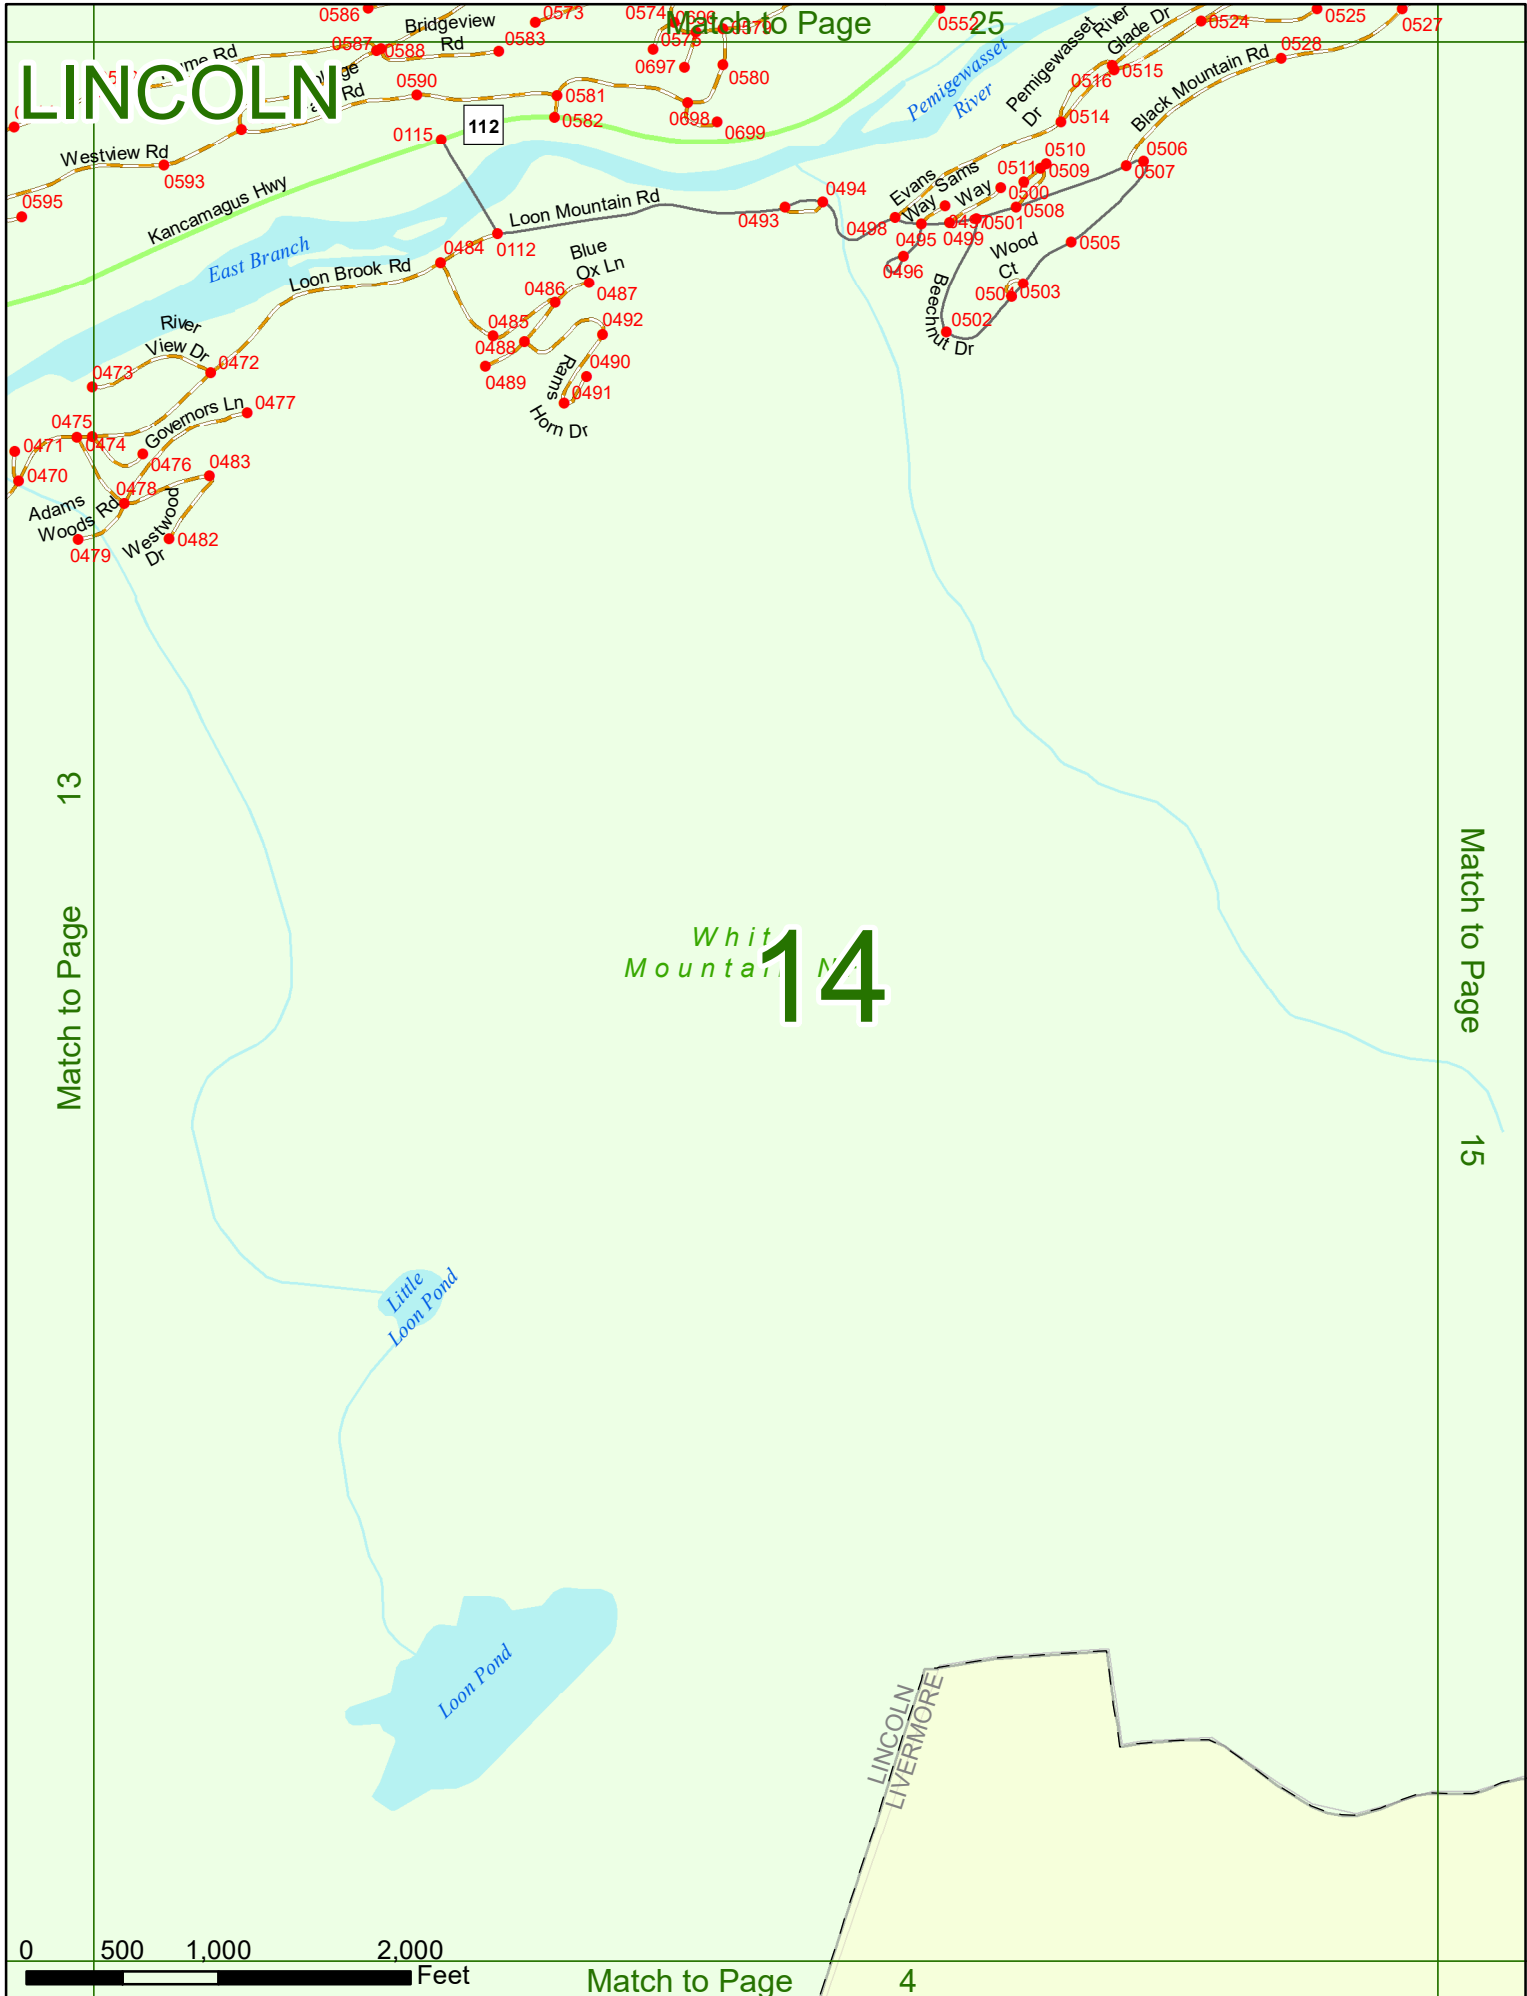

LINCOLN

Whit Mountain
14

0 500 1,000 2,000 Feet

Match to Page

4

Match to Page
13

Match to Page
15

Match to Page
25