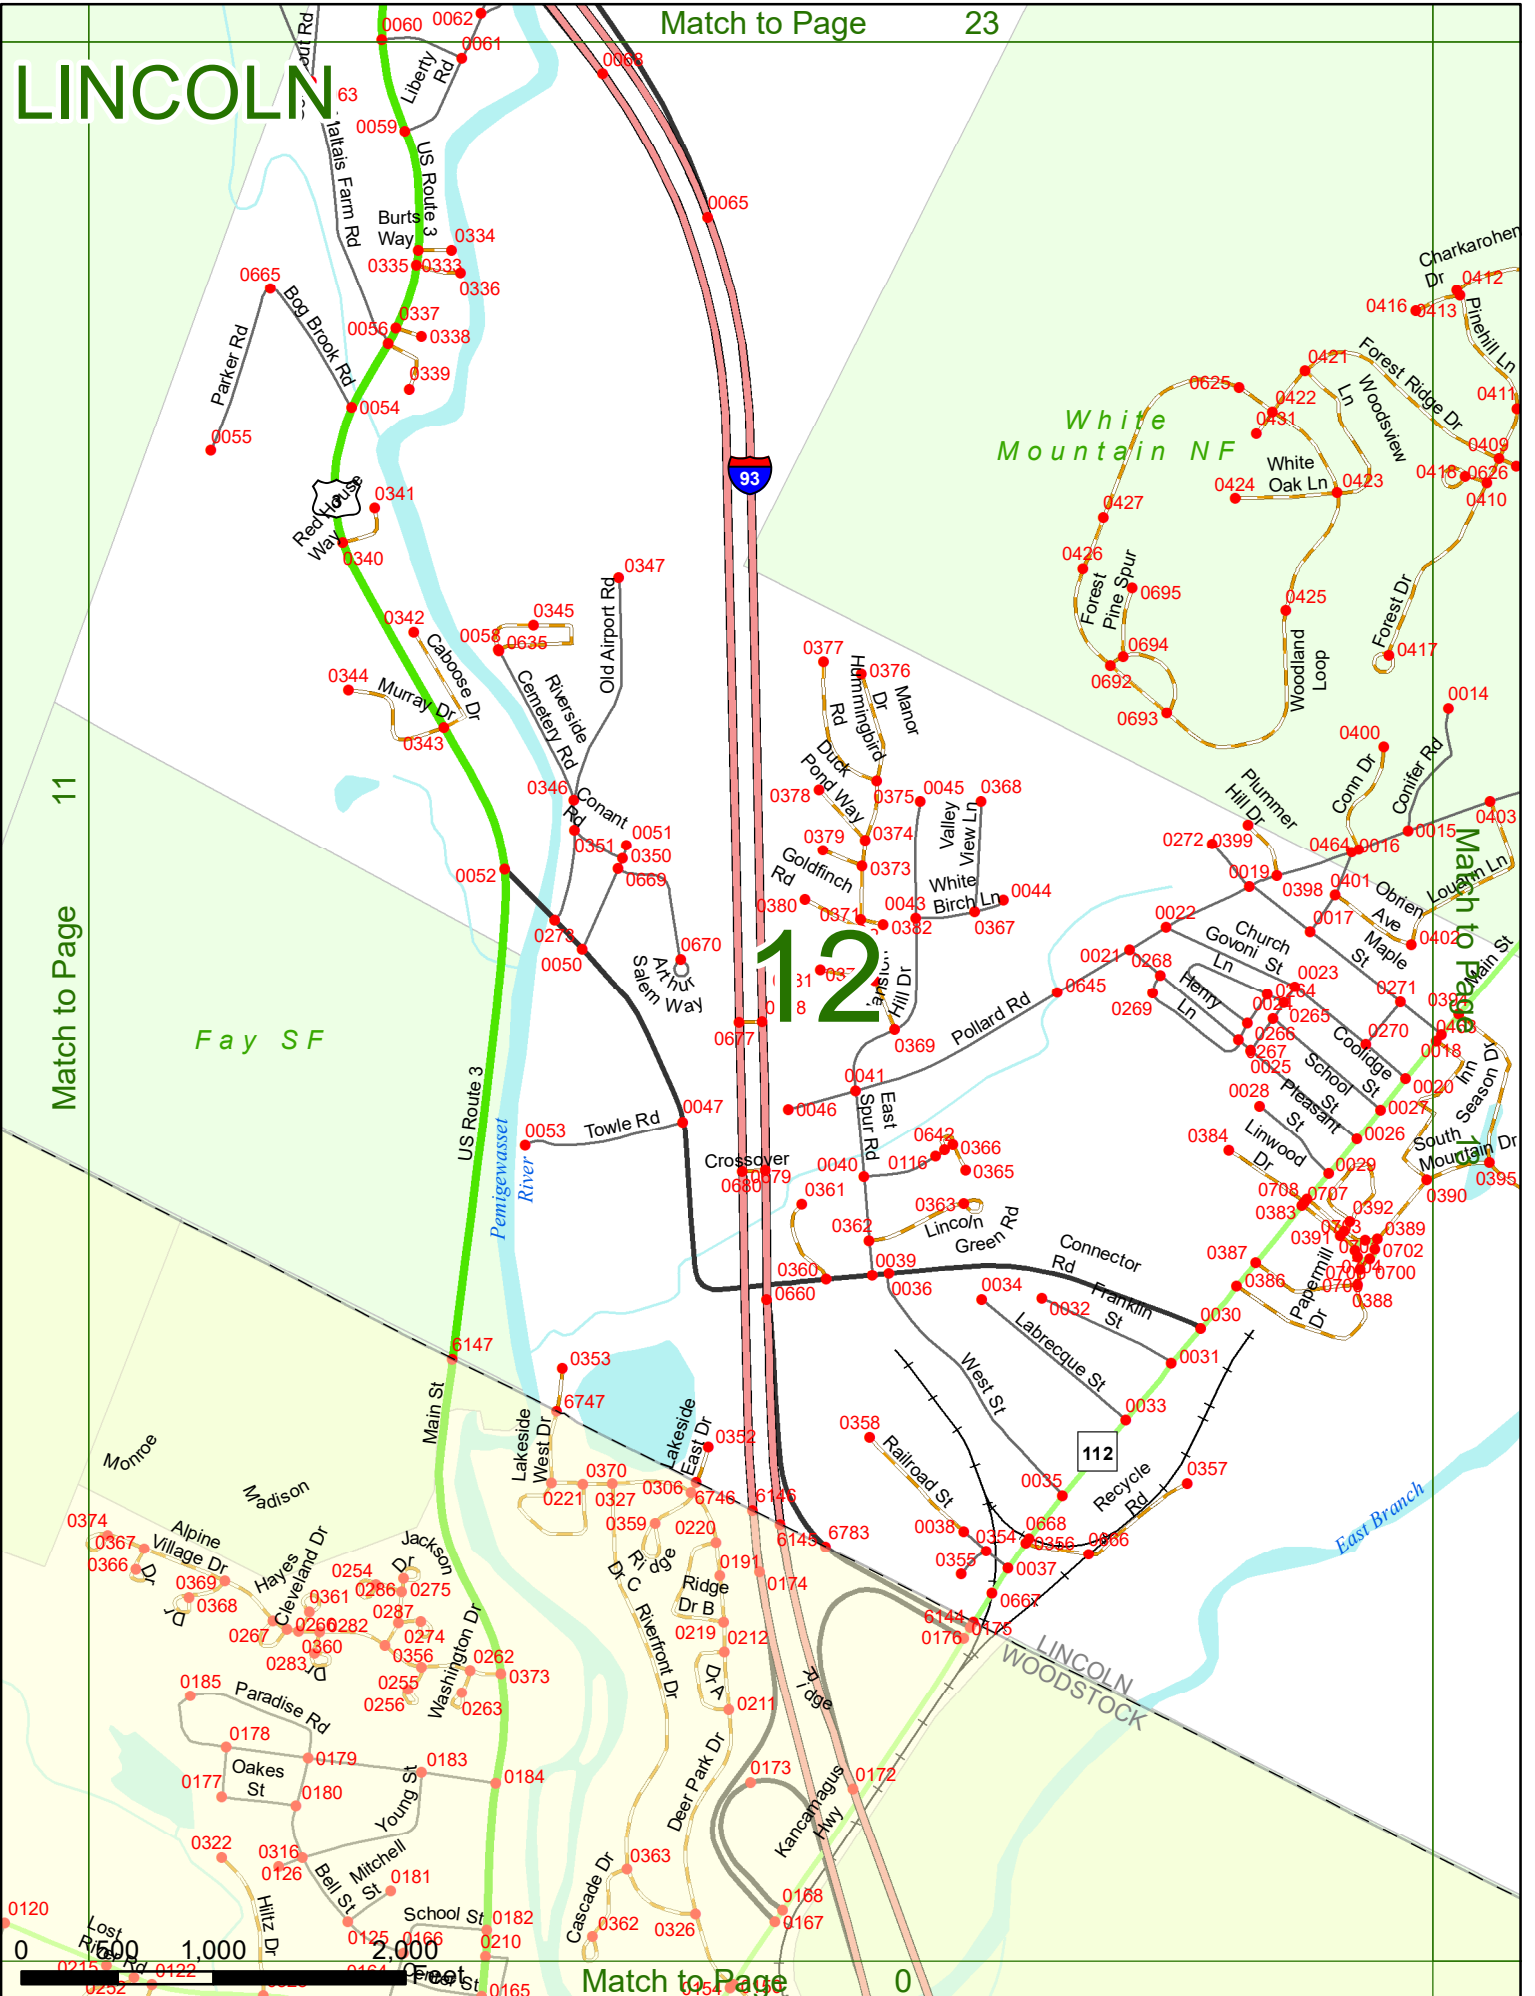

LINCOLN

Match to Page 23

Match to Page 11

Match to Page 12

Match to Page 0