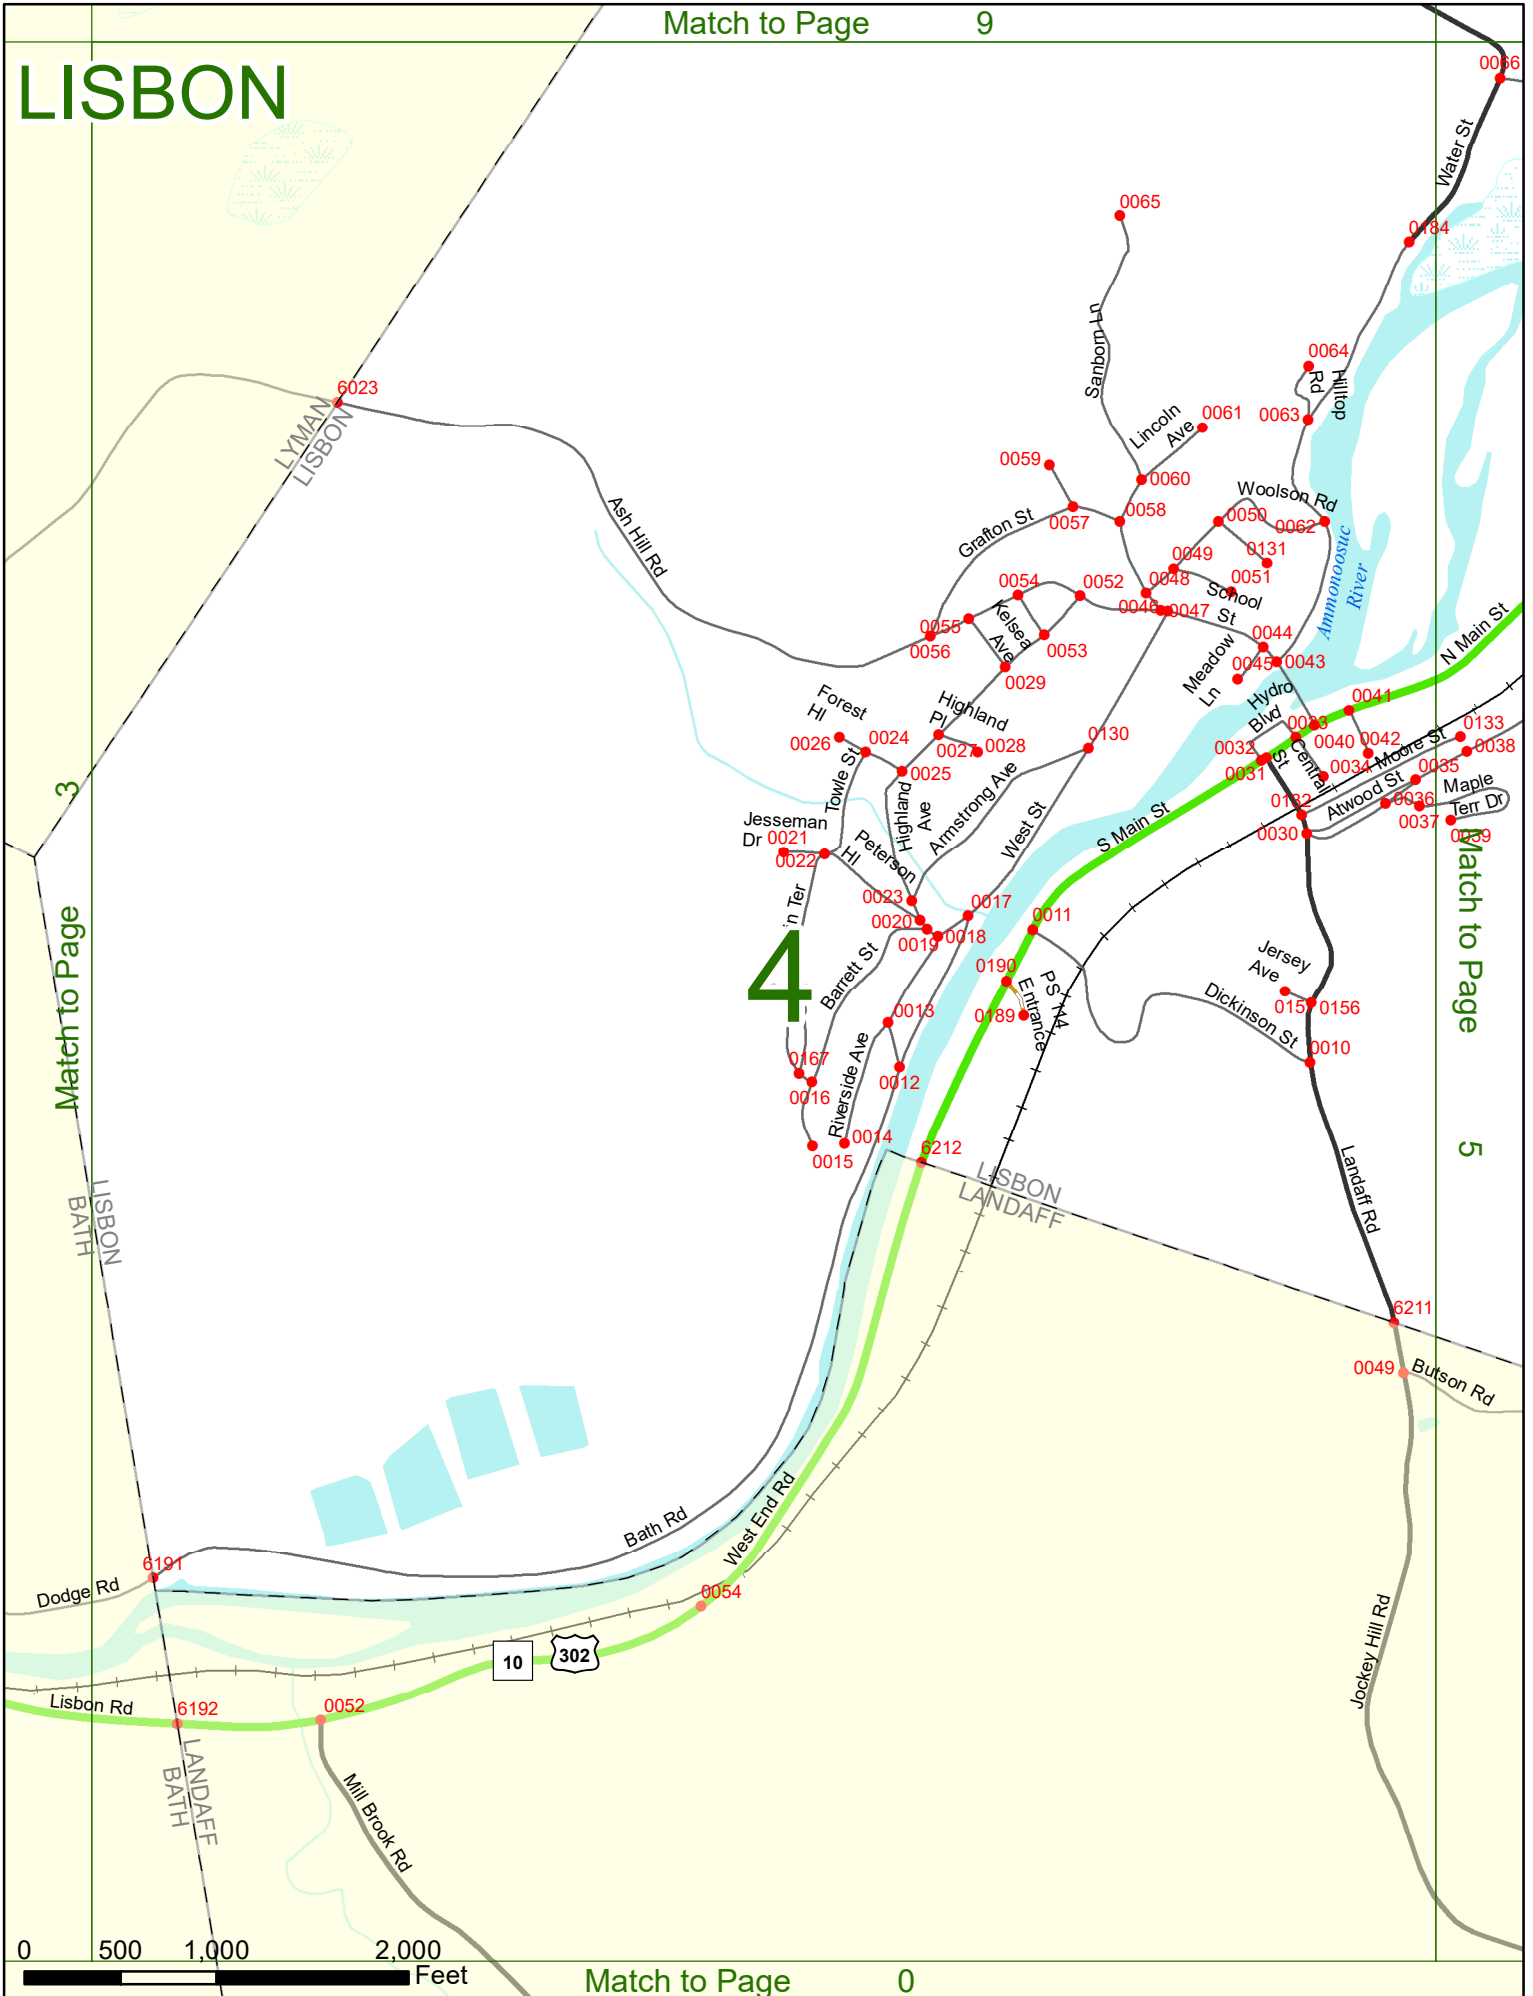

LISBON

Match to Page

Match to Page