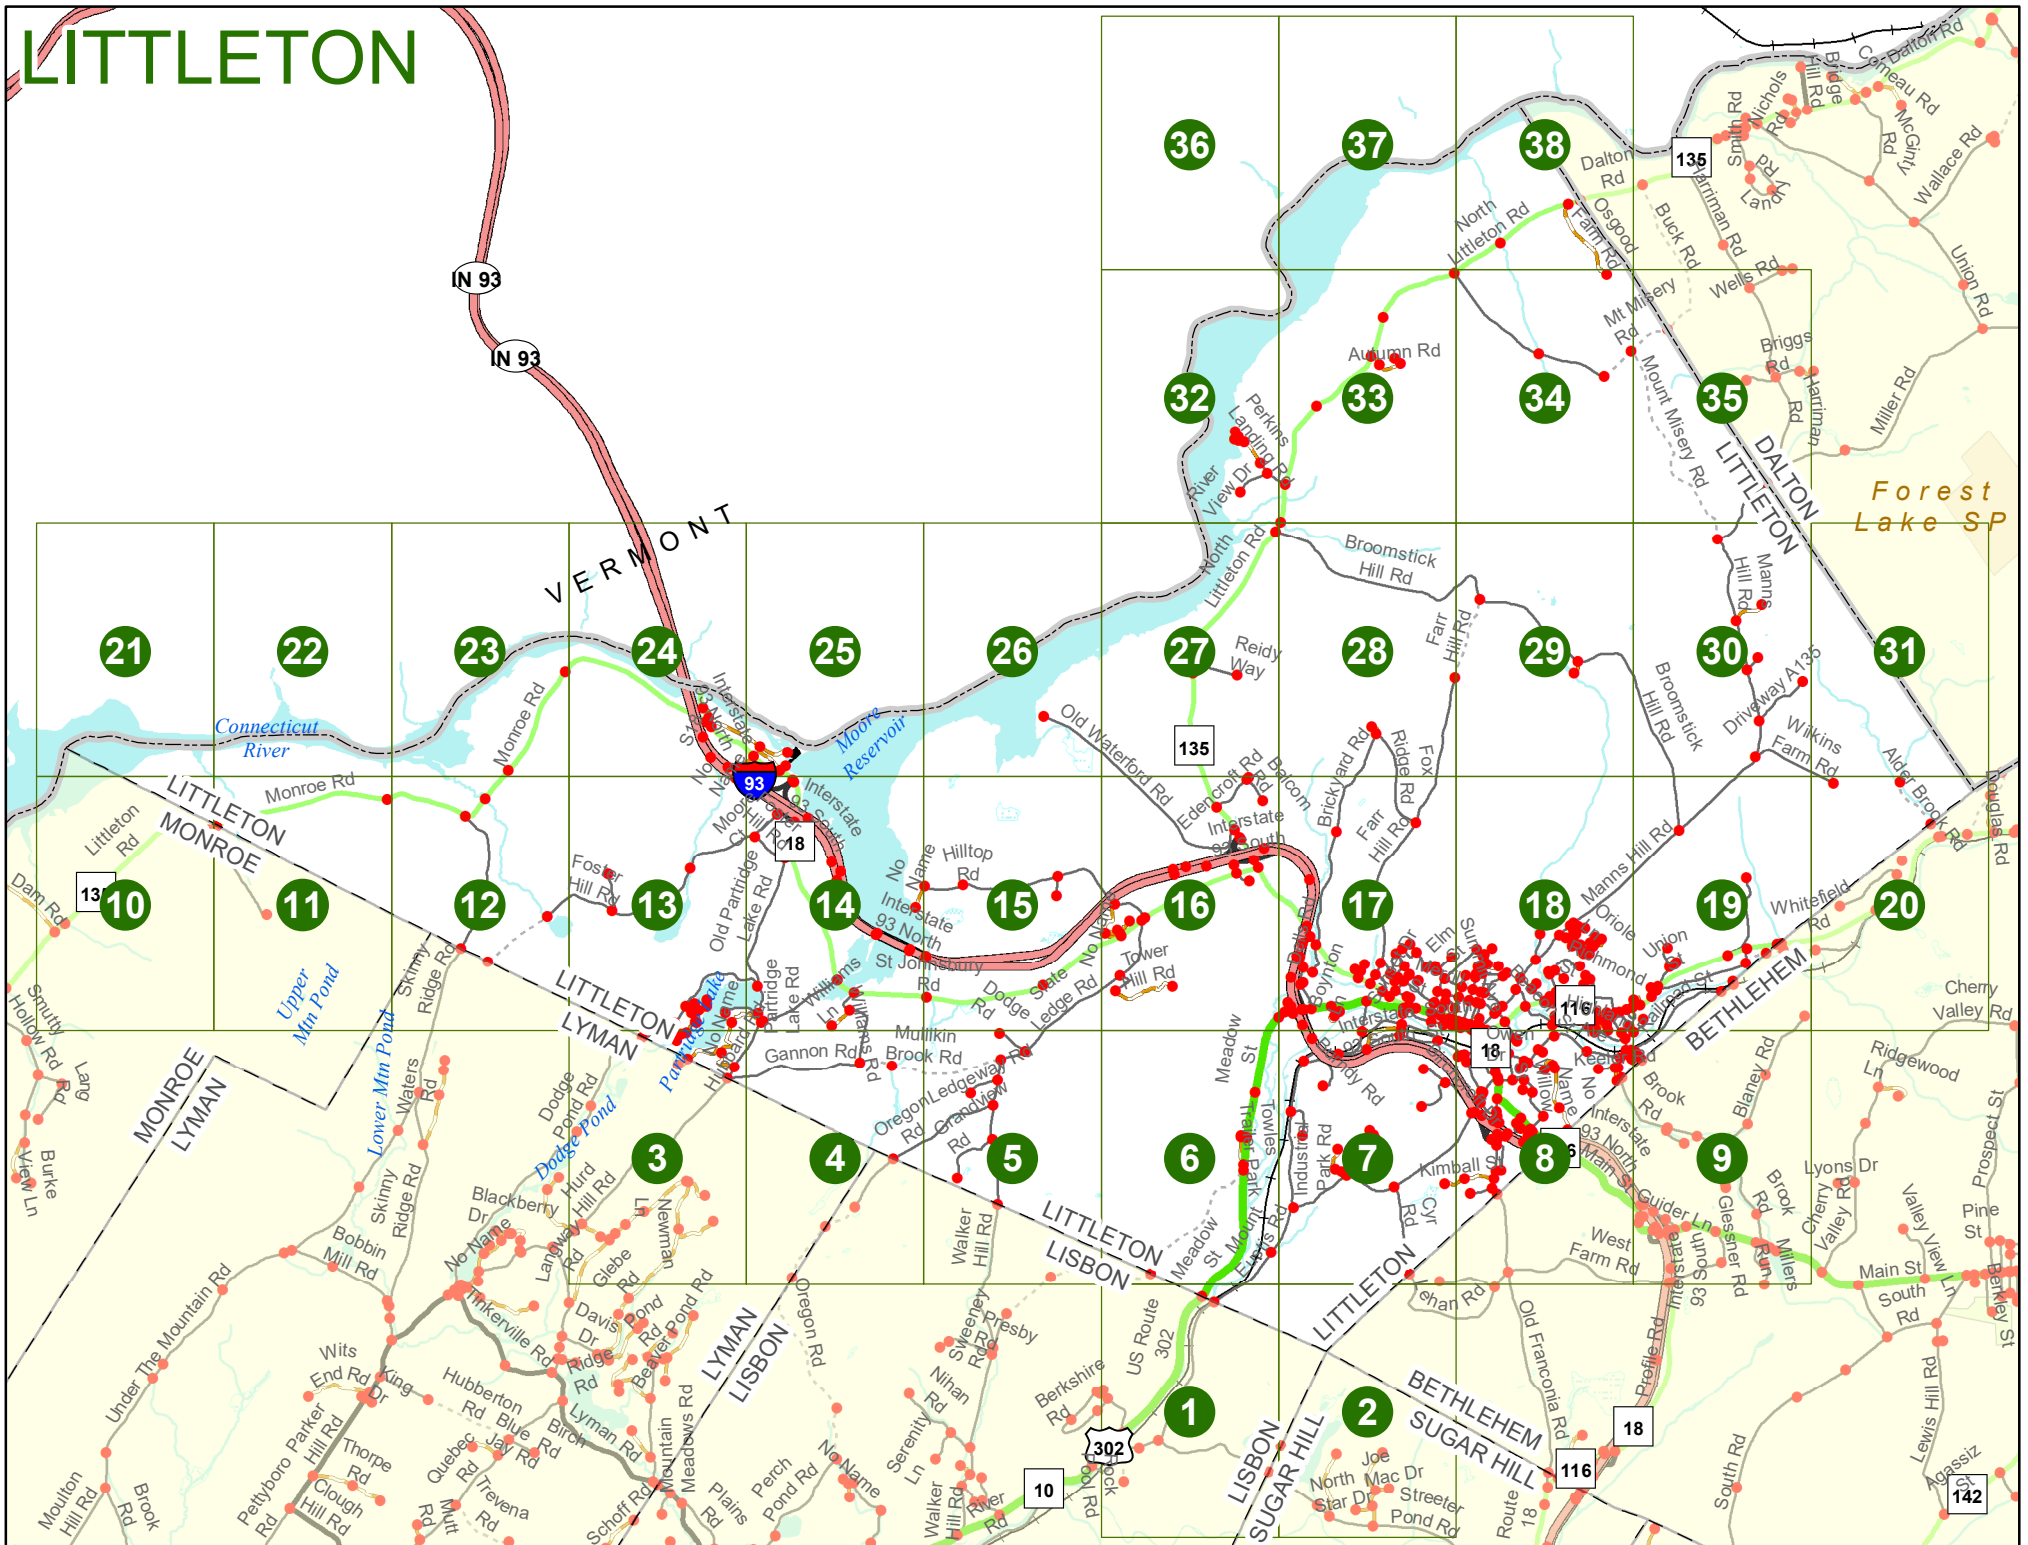

2022 Nodal Reference Bookmap

LEGEND

NHDOT will accept crash locations based on the State of NH Uniform Police Traffic Accident Report.

Crash occurred on:

Option 1 Street Address
 123 Main Street

Option 2 Route No and/or Distance from NESW Intesecting Road, Bridge,
 Street name Intersecting Street Town/County line
 Main Street 500 E Oak Street

Option 3 First Node Distance from First Node Second Node
 515 212 632

Option 4 Route No and/or Mile Marker on Interstate Only NESW Mile (Marker)
 Street name
 189S 700 feet S 36.8

Option 3 – Example

Street Name Loudon Road
First Node 803
Distance from First Node 318 Ft
Second Node 813

LITTLETON

LITTLETON

Match to Page 6

Match to Page 0

Match to Page 2

2

0119 Hawthorne Ln
0153
0152
0117
0118
Pine Ridge Rd
0115
0114
US Route 302
0151
Rook Pool Rd

US Route 302