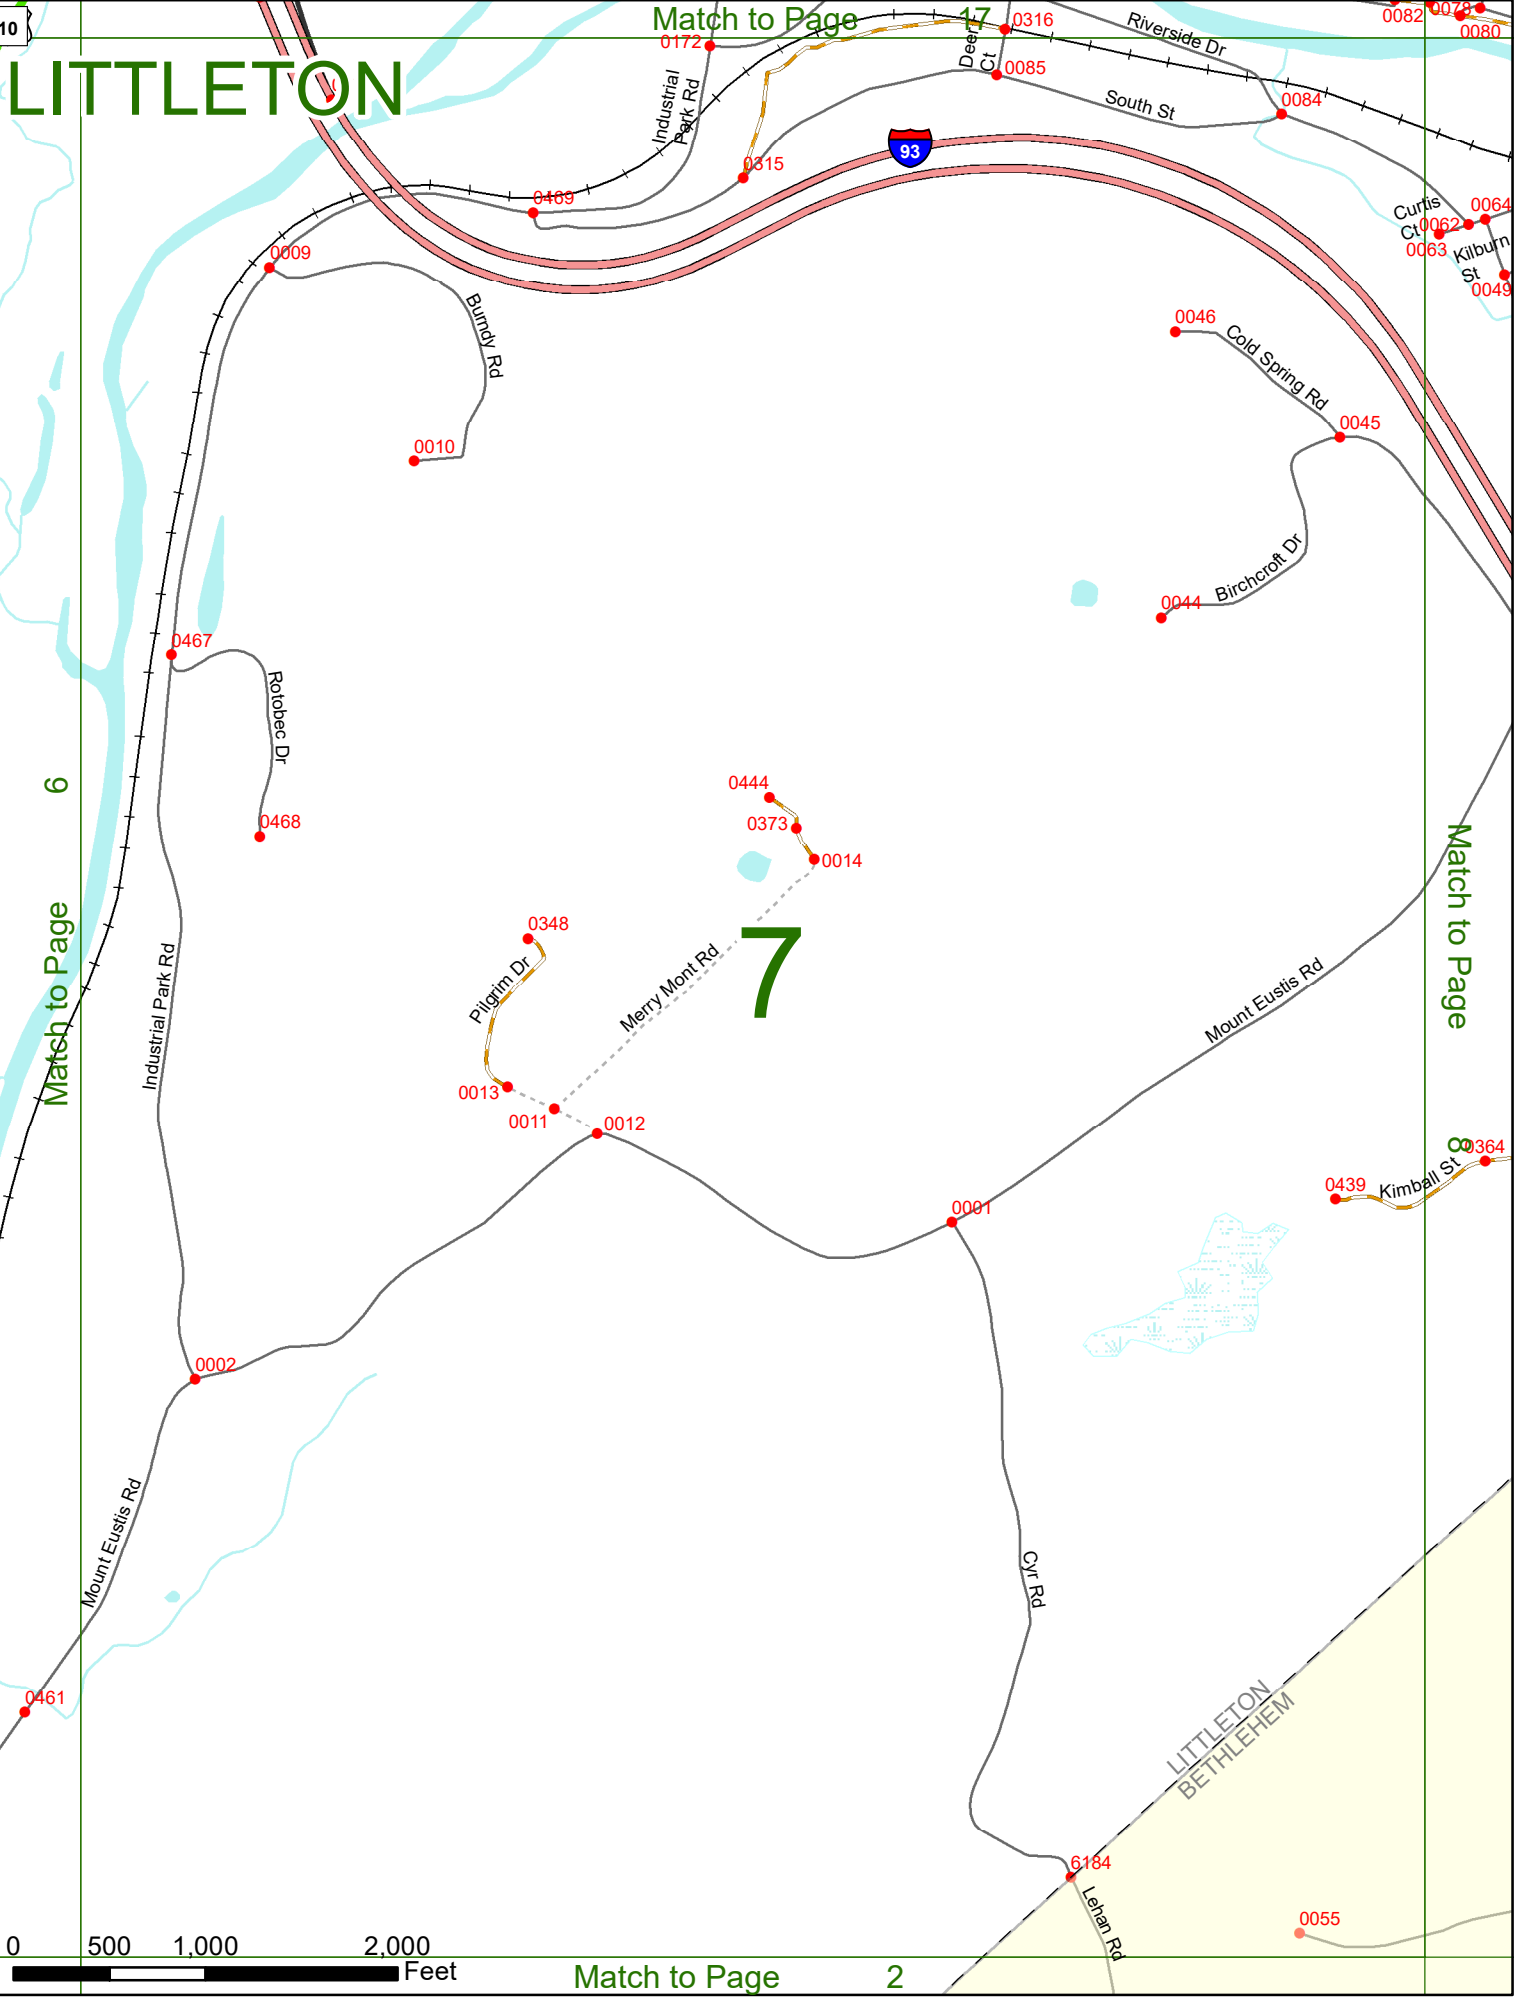

LITTLETON

Match to Page 17

Match to Page 6

Match to Page 8

Match to Page 2

7

LITTLETON
BETHLEHEM