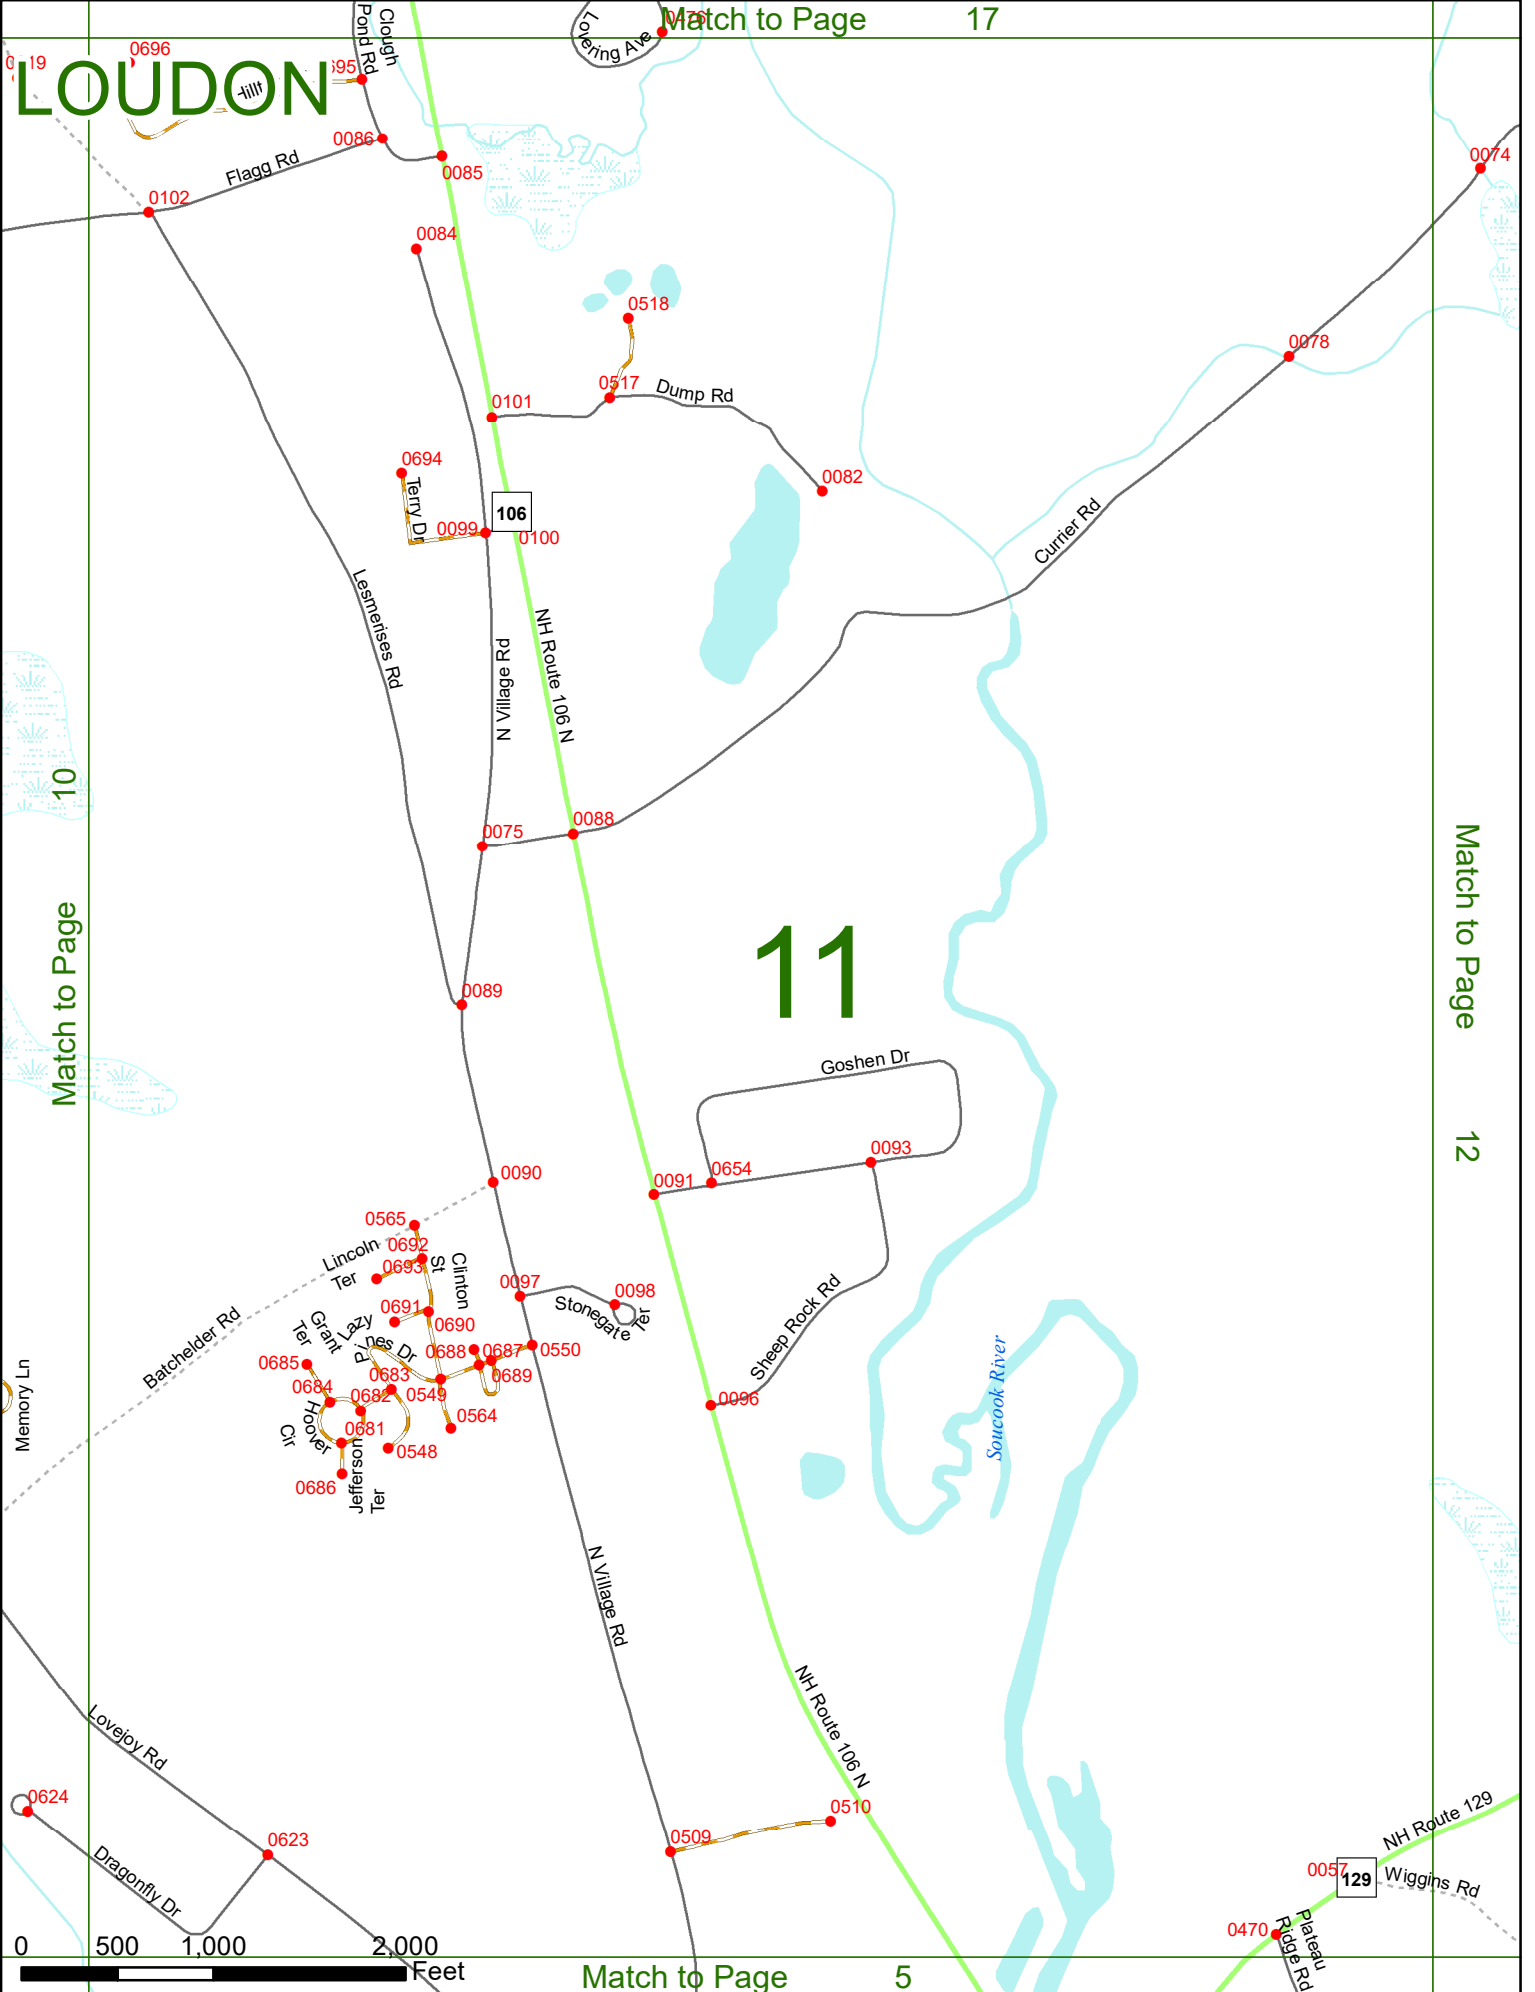

LOUDON

Match to Page 17

17

10

Match to Page

11

Match to Page

12

Match to Page

5

Match to Page

129