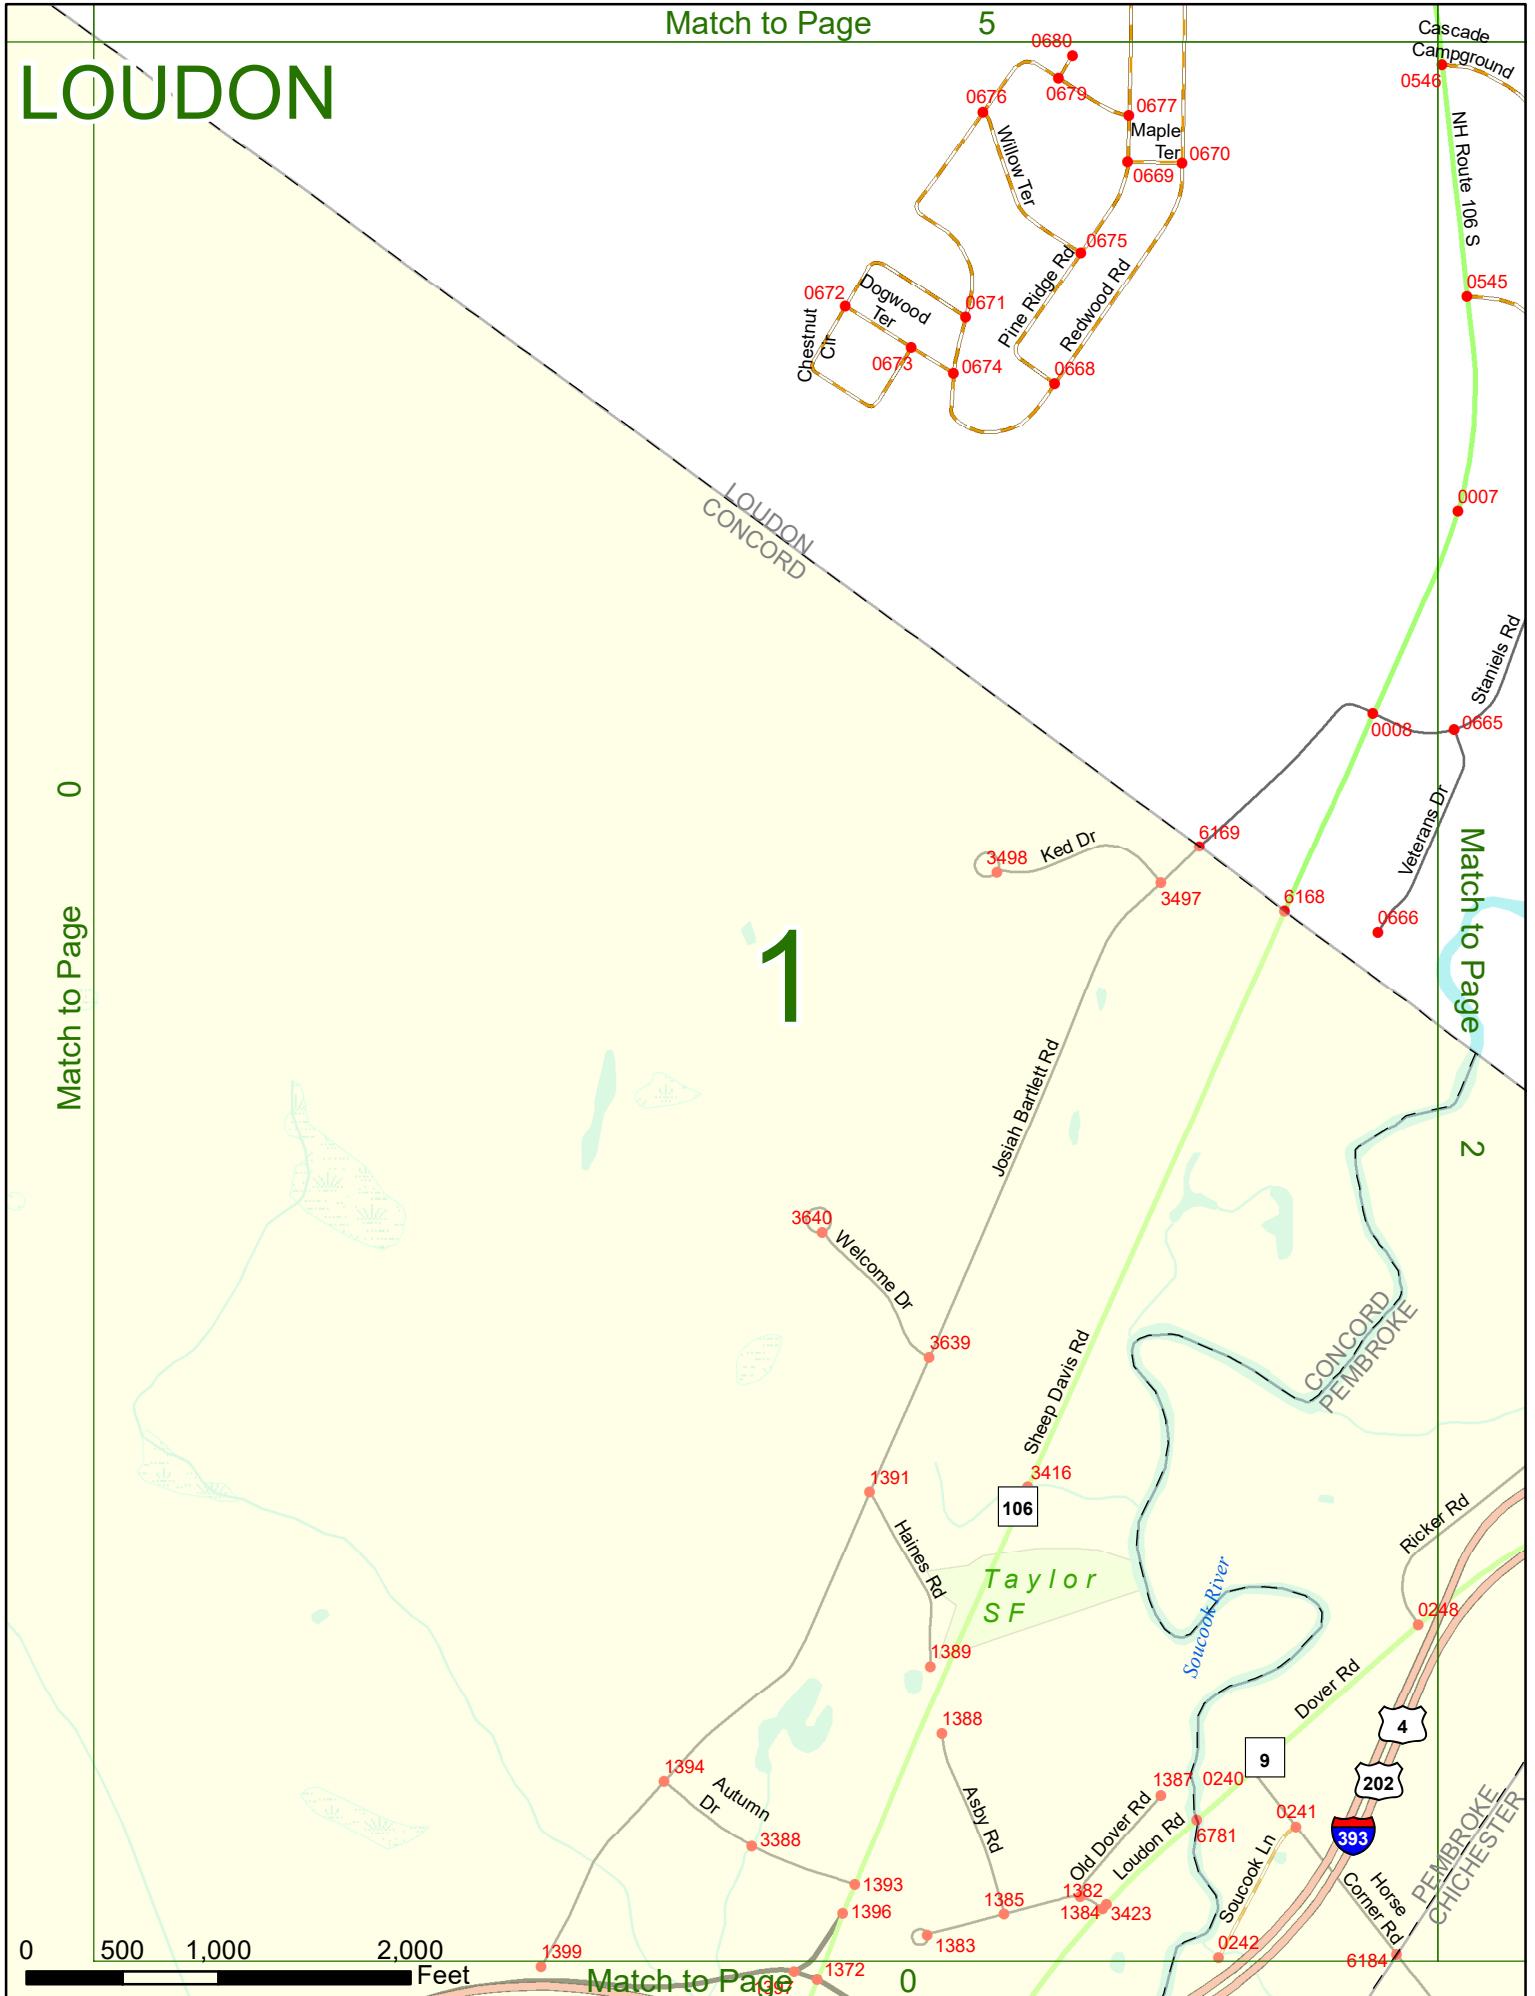

LOUDON

Match to Page 5

Match to Page 0

1

Match to Page 2

Match to Page 0