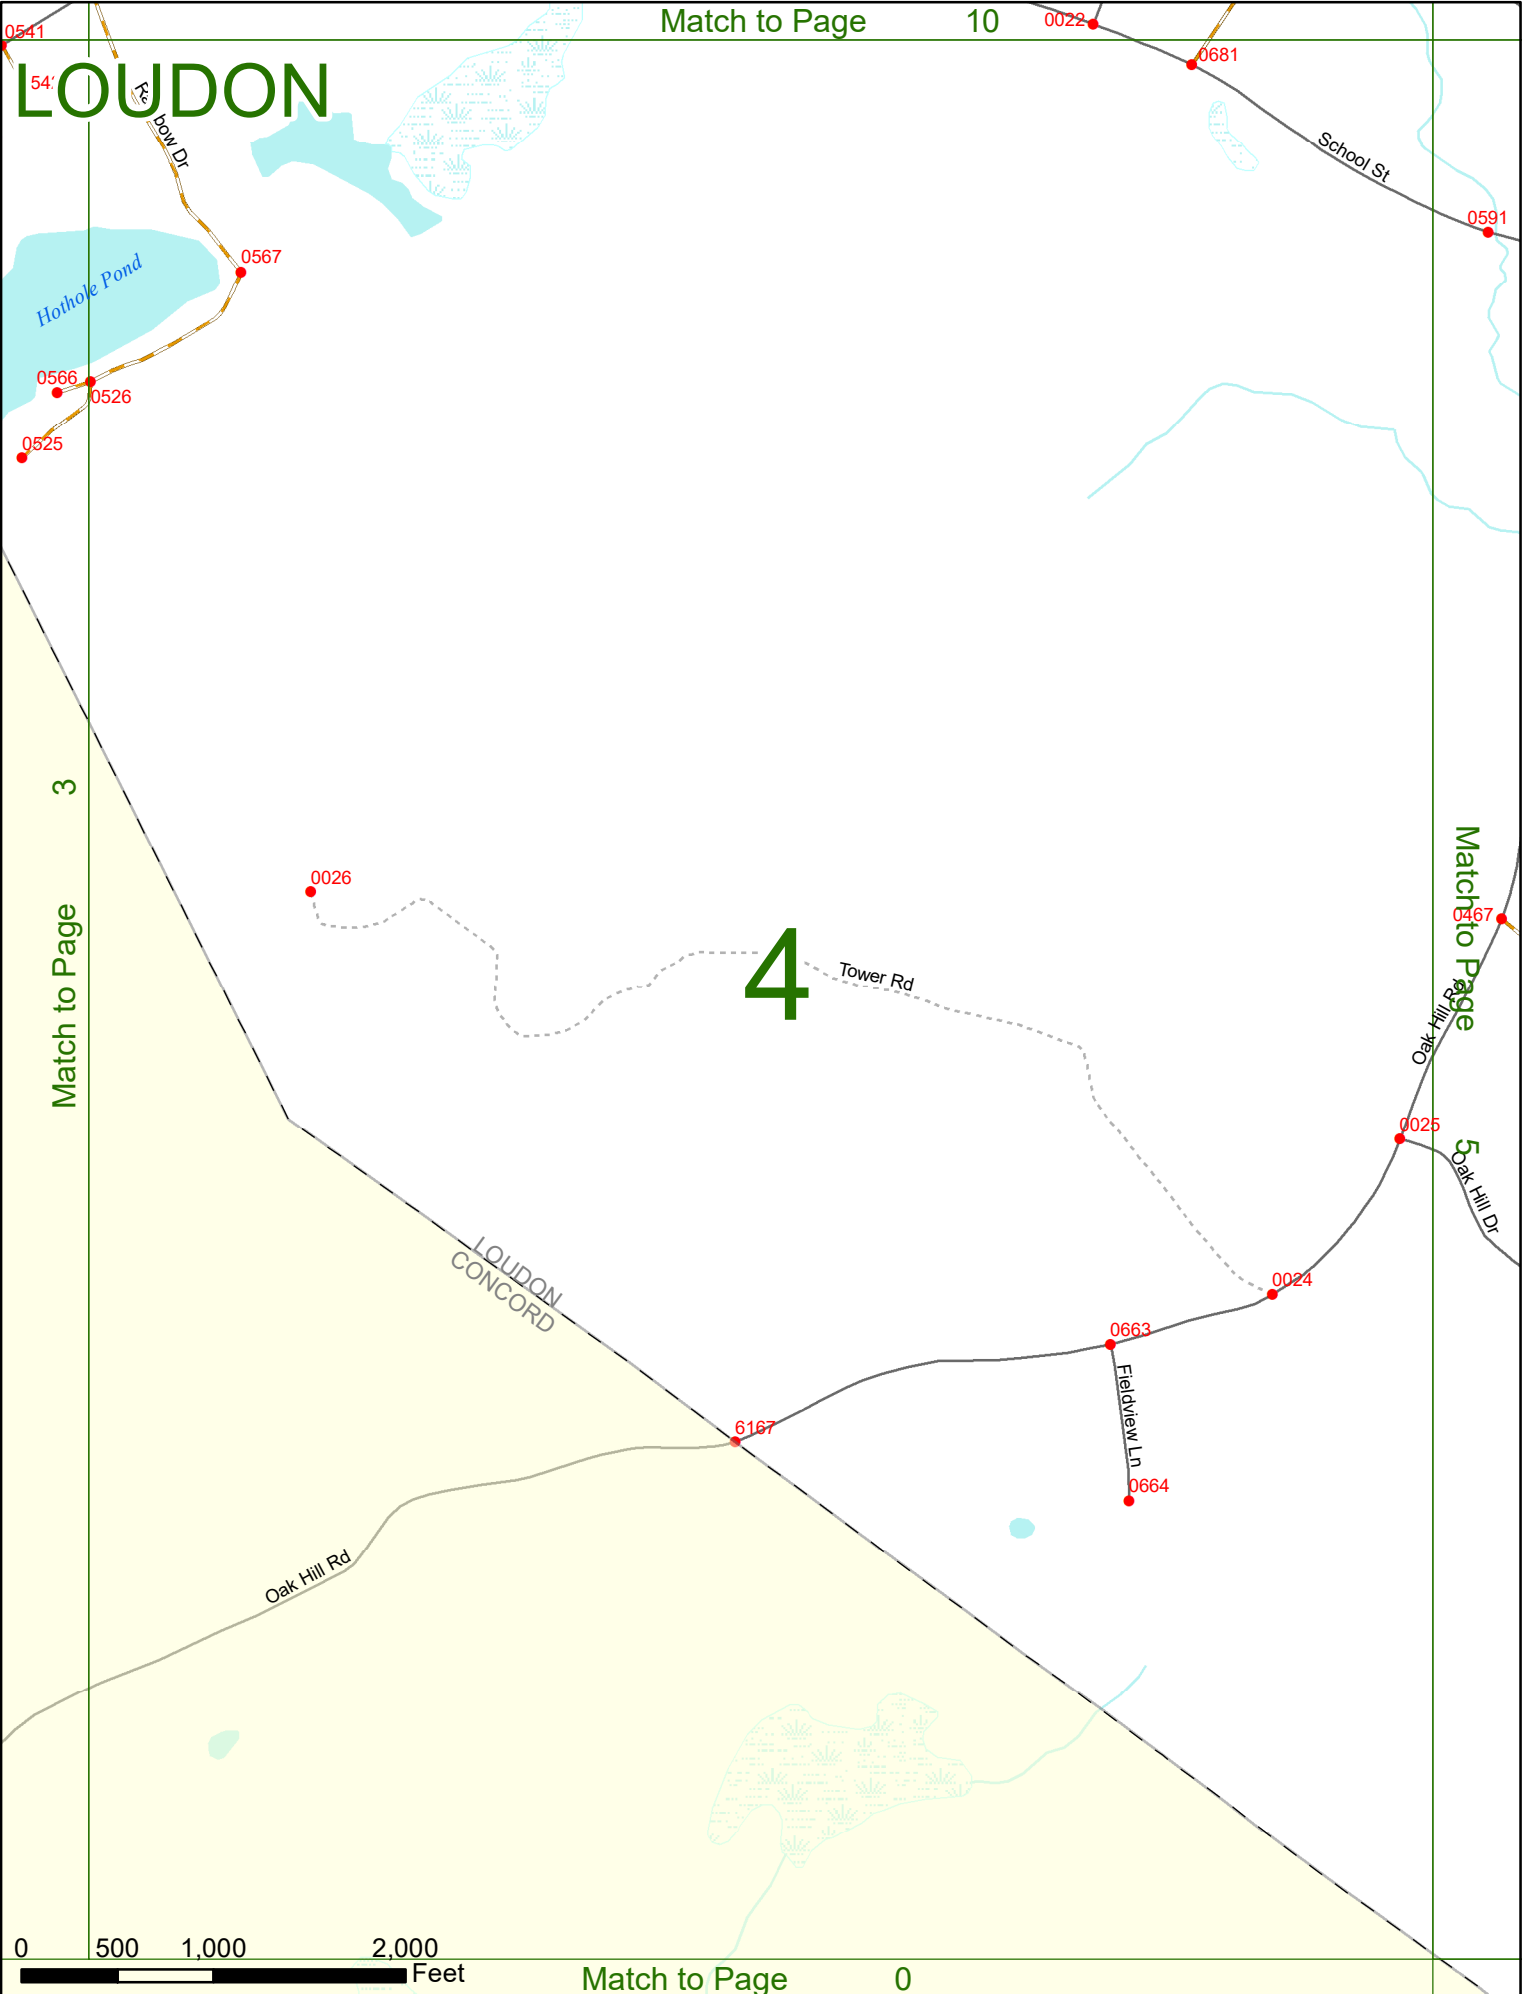

LOUDON

Match to Page 3

4

Match to Page 5