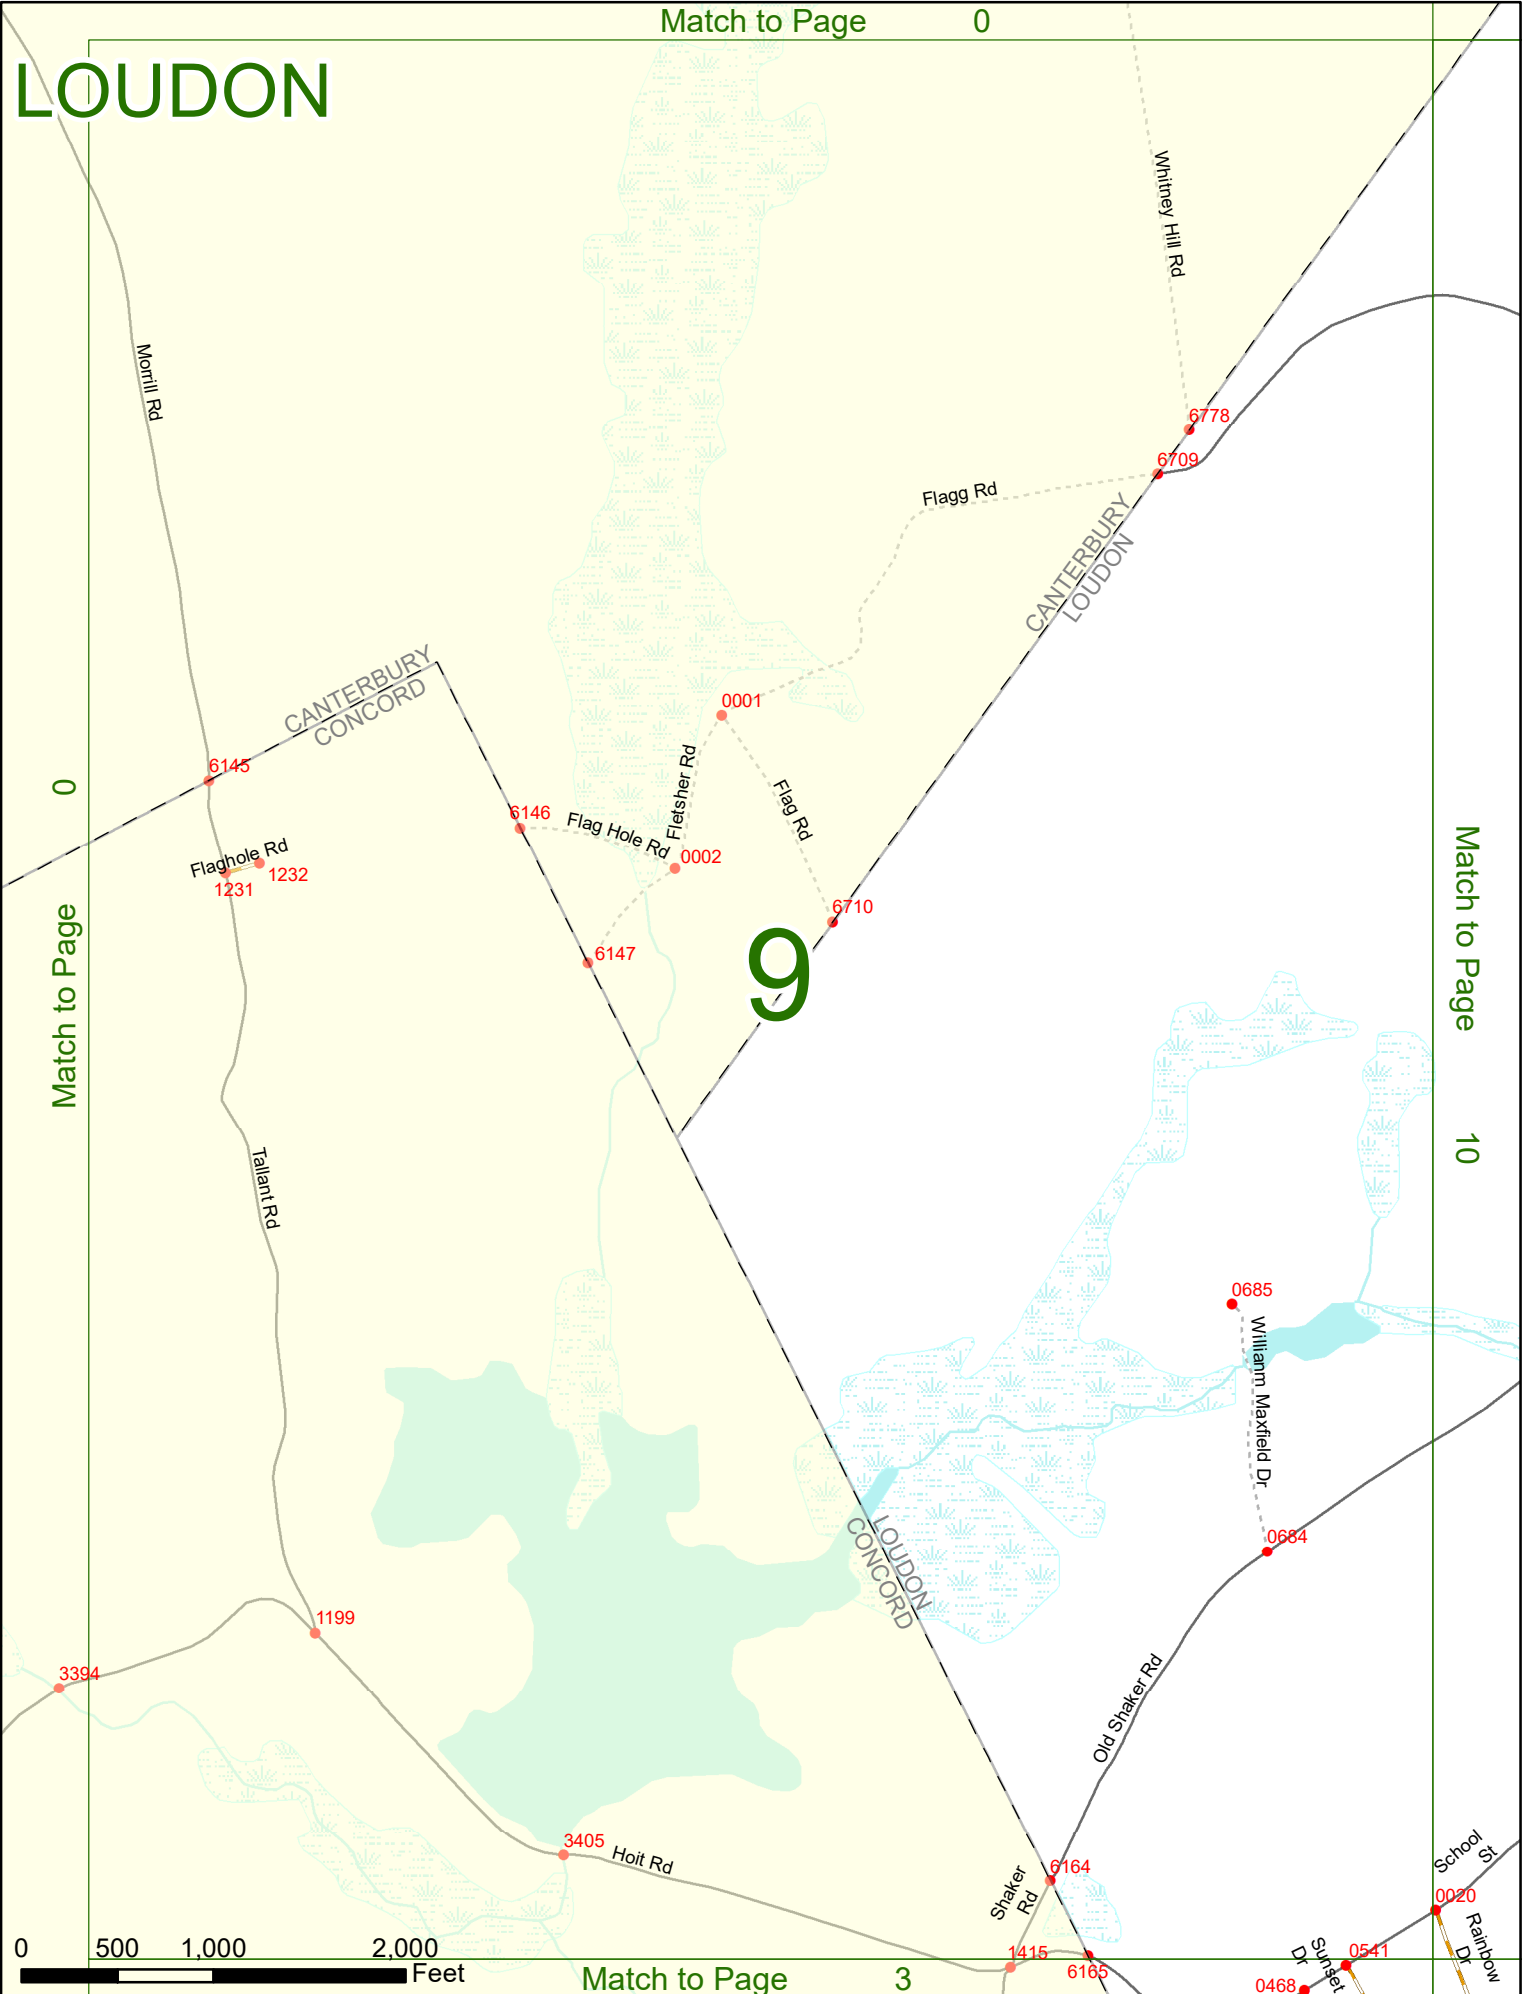

LOUDON

Match to Page 0

Match to Page 10

9