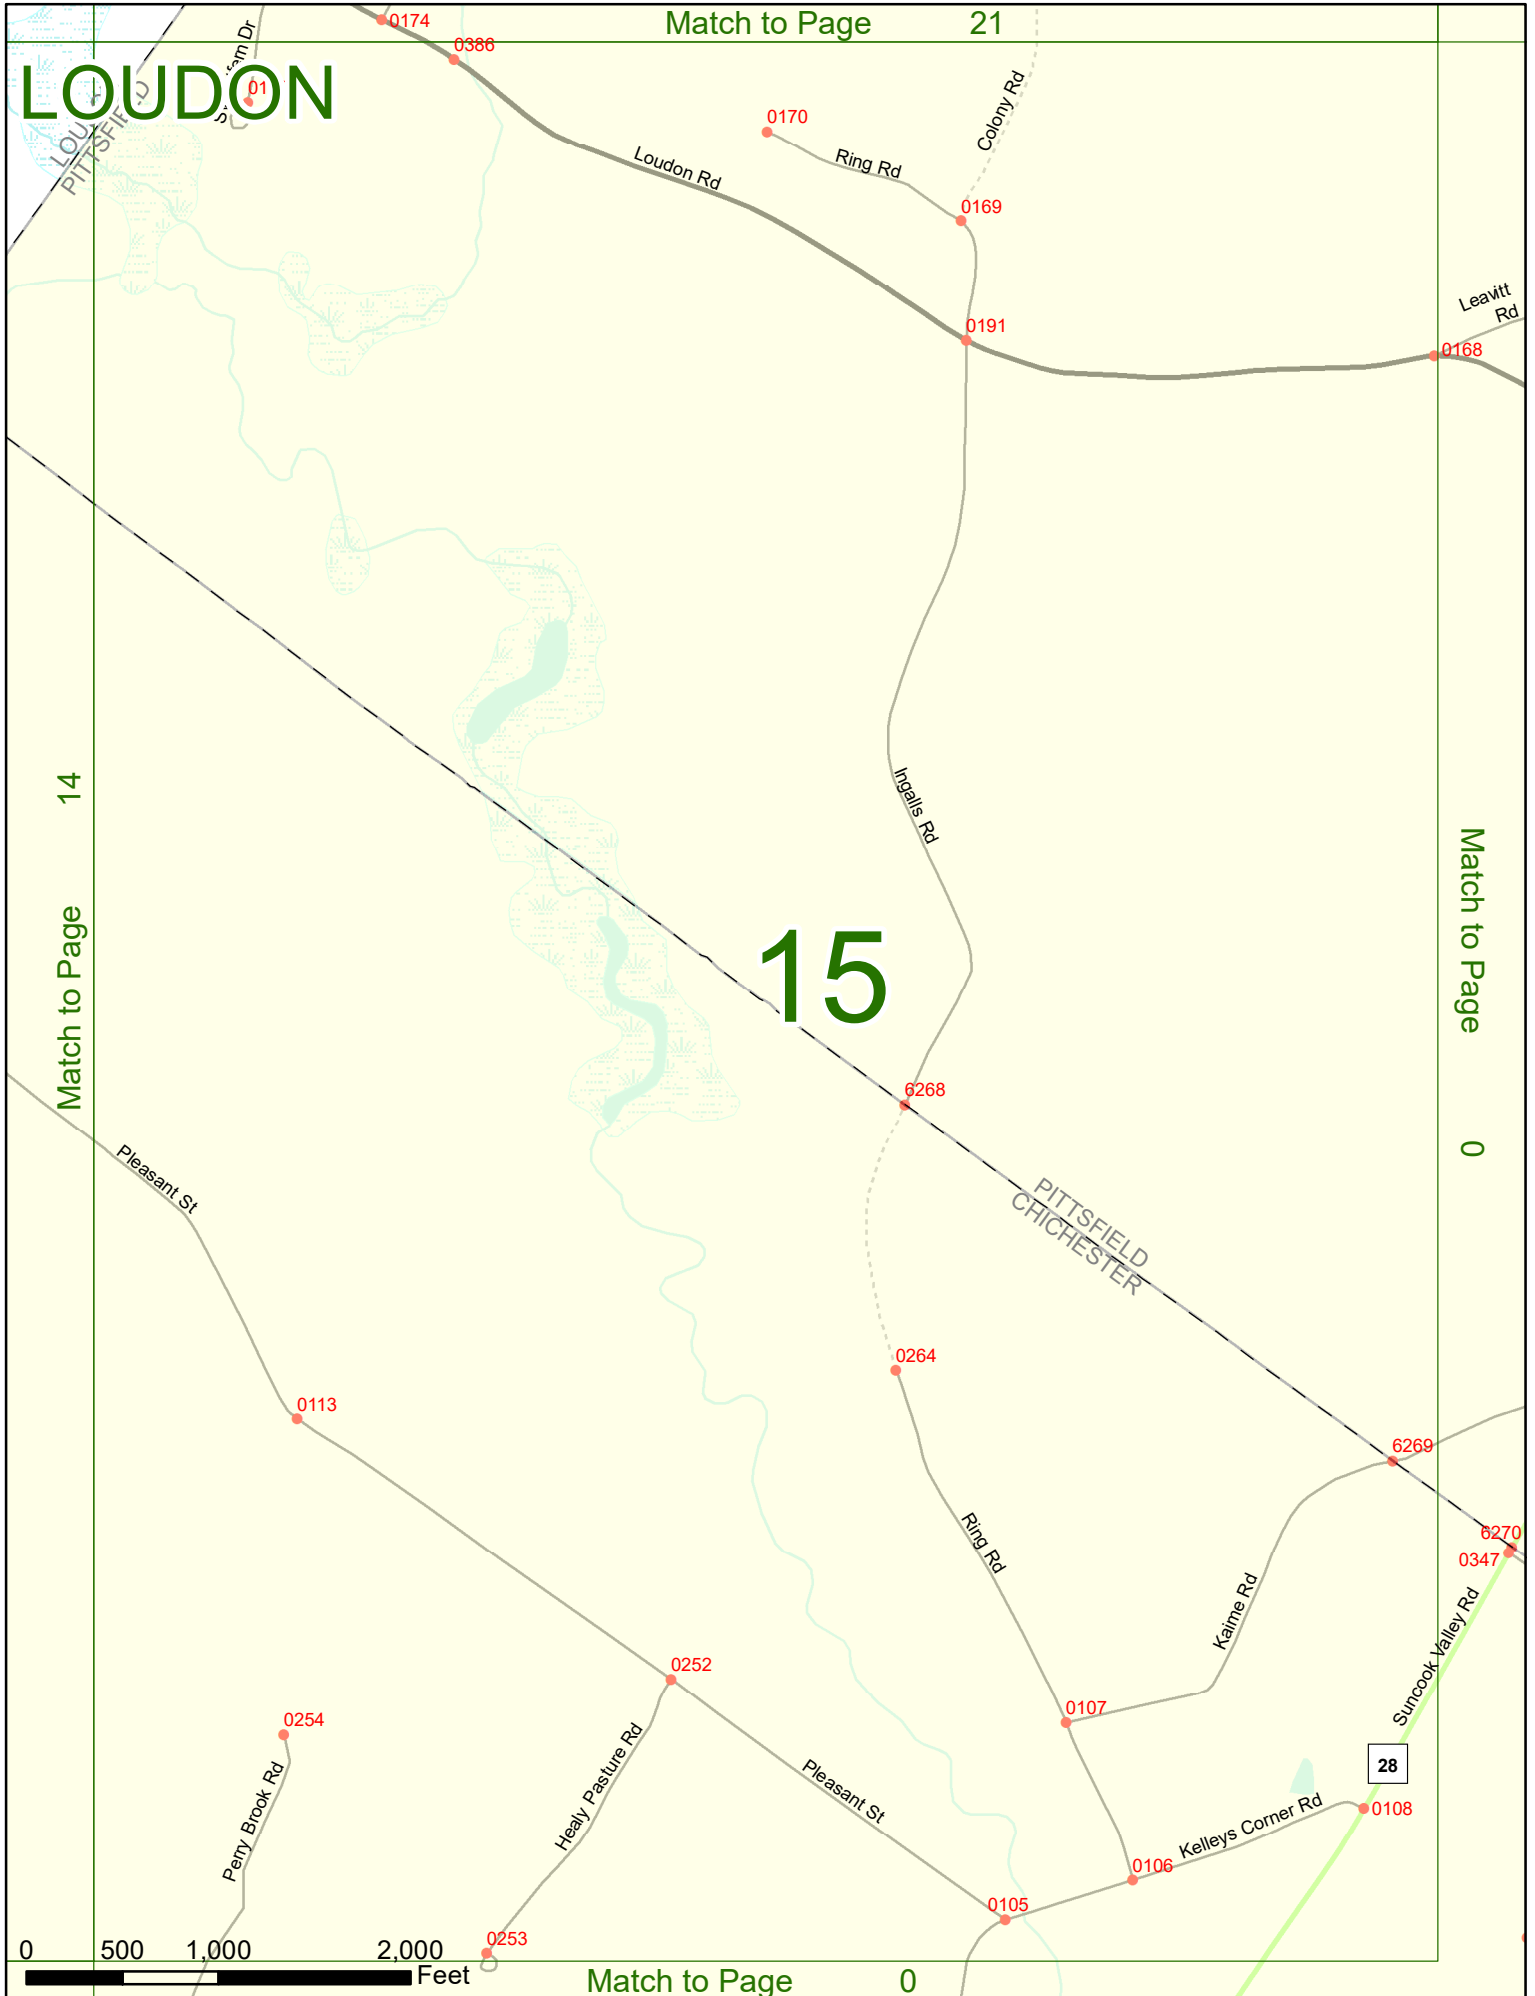

LOUDON

Match to Page 21

14

Match to Page

15

Match to Page

0

0 500 1,000 2,000 Feet

Match to Page 0