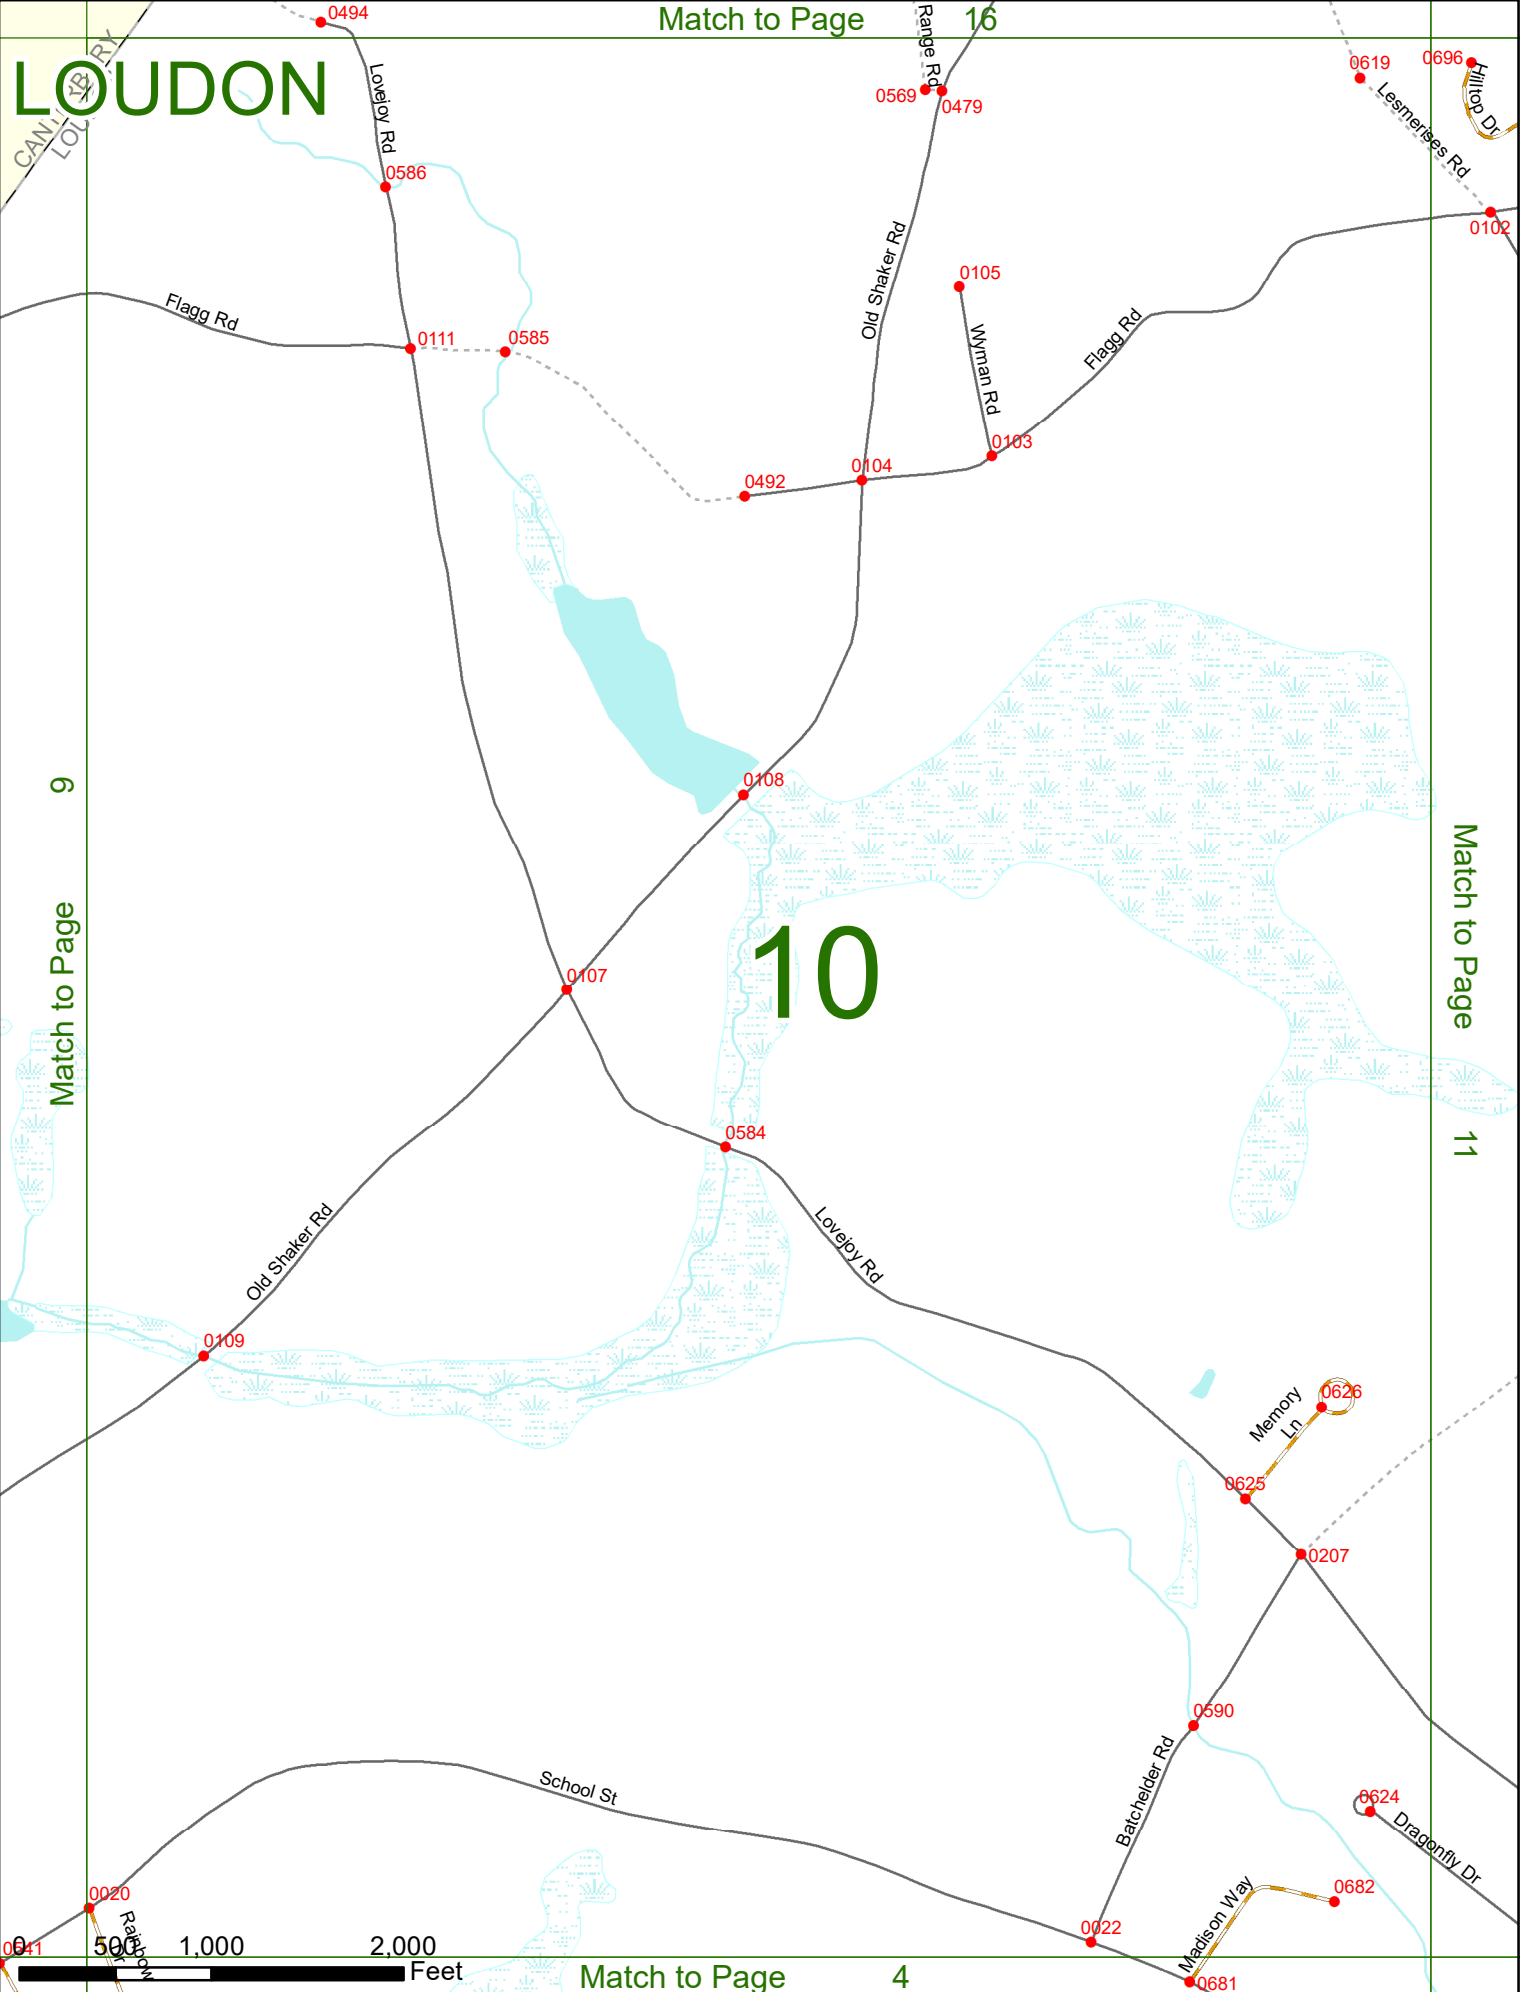

LOUDON

Match to Page 16

9

Match to Page

Match to Page

11

10

Match to Page

4