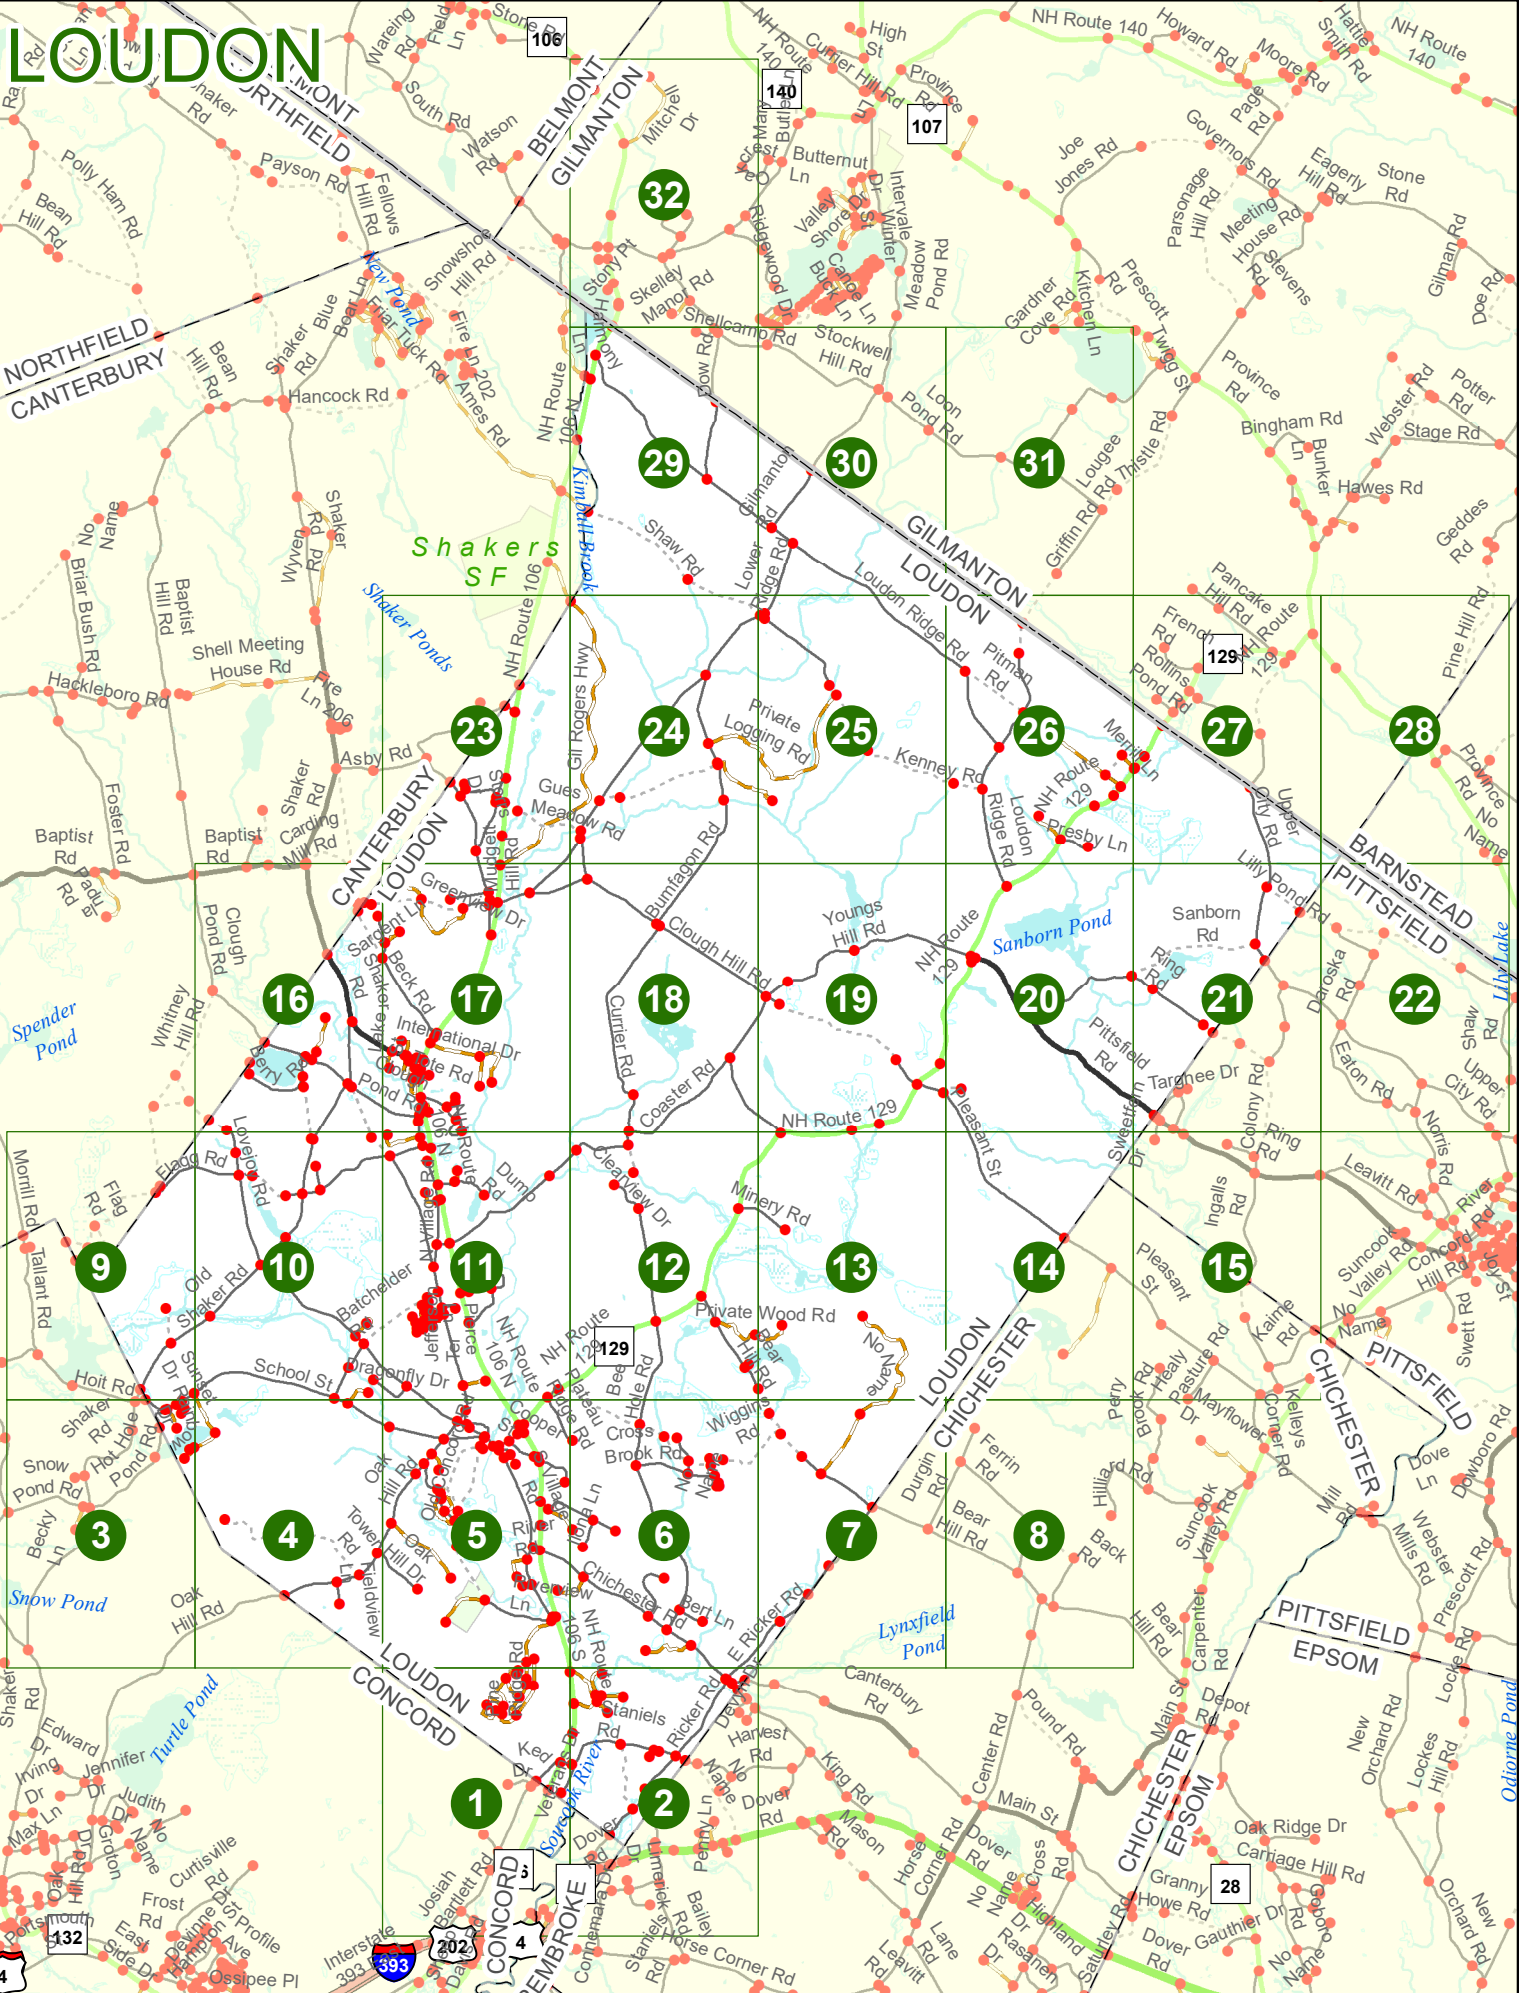

New Hampshire
DOT
 Department of Transportation

Maps and data sets are not guaranteed to be free from errors and omissions. Data is in a constant state of update and correction by various groups and agencies. Information displayed on this map is the best available at the time of publication.

2022 Nodal Reference Bookmap

LEGEND

NHDOT will accept crash locations based on the State of NH Uniform Police Traffic Accident Report.

Crash occurred on:

Option 1 Street Address
 123 Main Street

Option 2 Route No and/or Distance from NESW Intesecting Road, Bridge,
 Street name Intersecting Street Town/County line
 Main Street 500 E Oak Street

Option 3 First Node Distance from First Node Second Node
 515 212 632

Option 4 Route No and/or Mile Marker on Interstate Only NESW Mile (Marker)
 Street name
 189S 700 feet S 36.8

Option 3 – Example

Street Name Loudon Road
First Node 803
Distance from First Node 318 Ft
Second Node 813