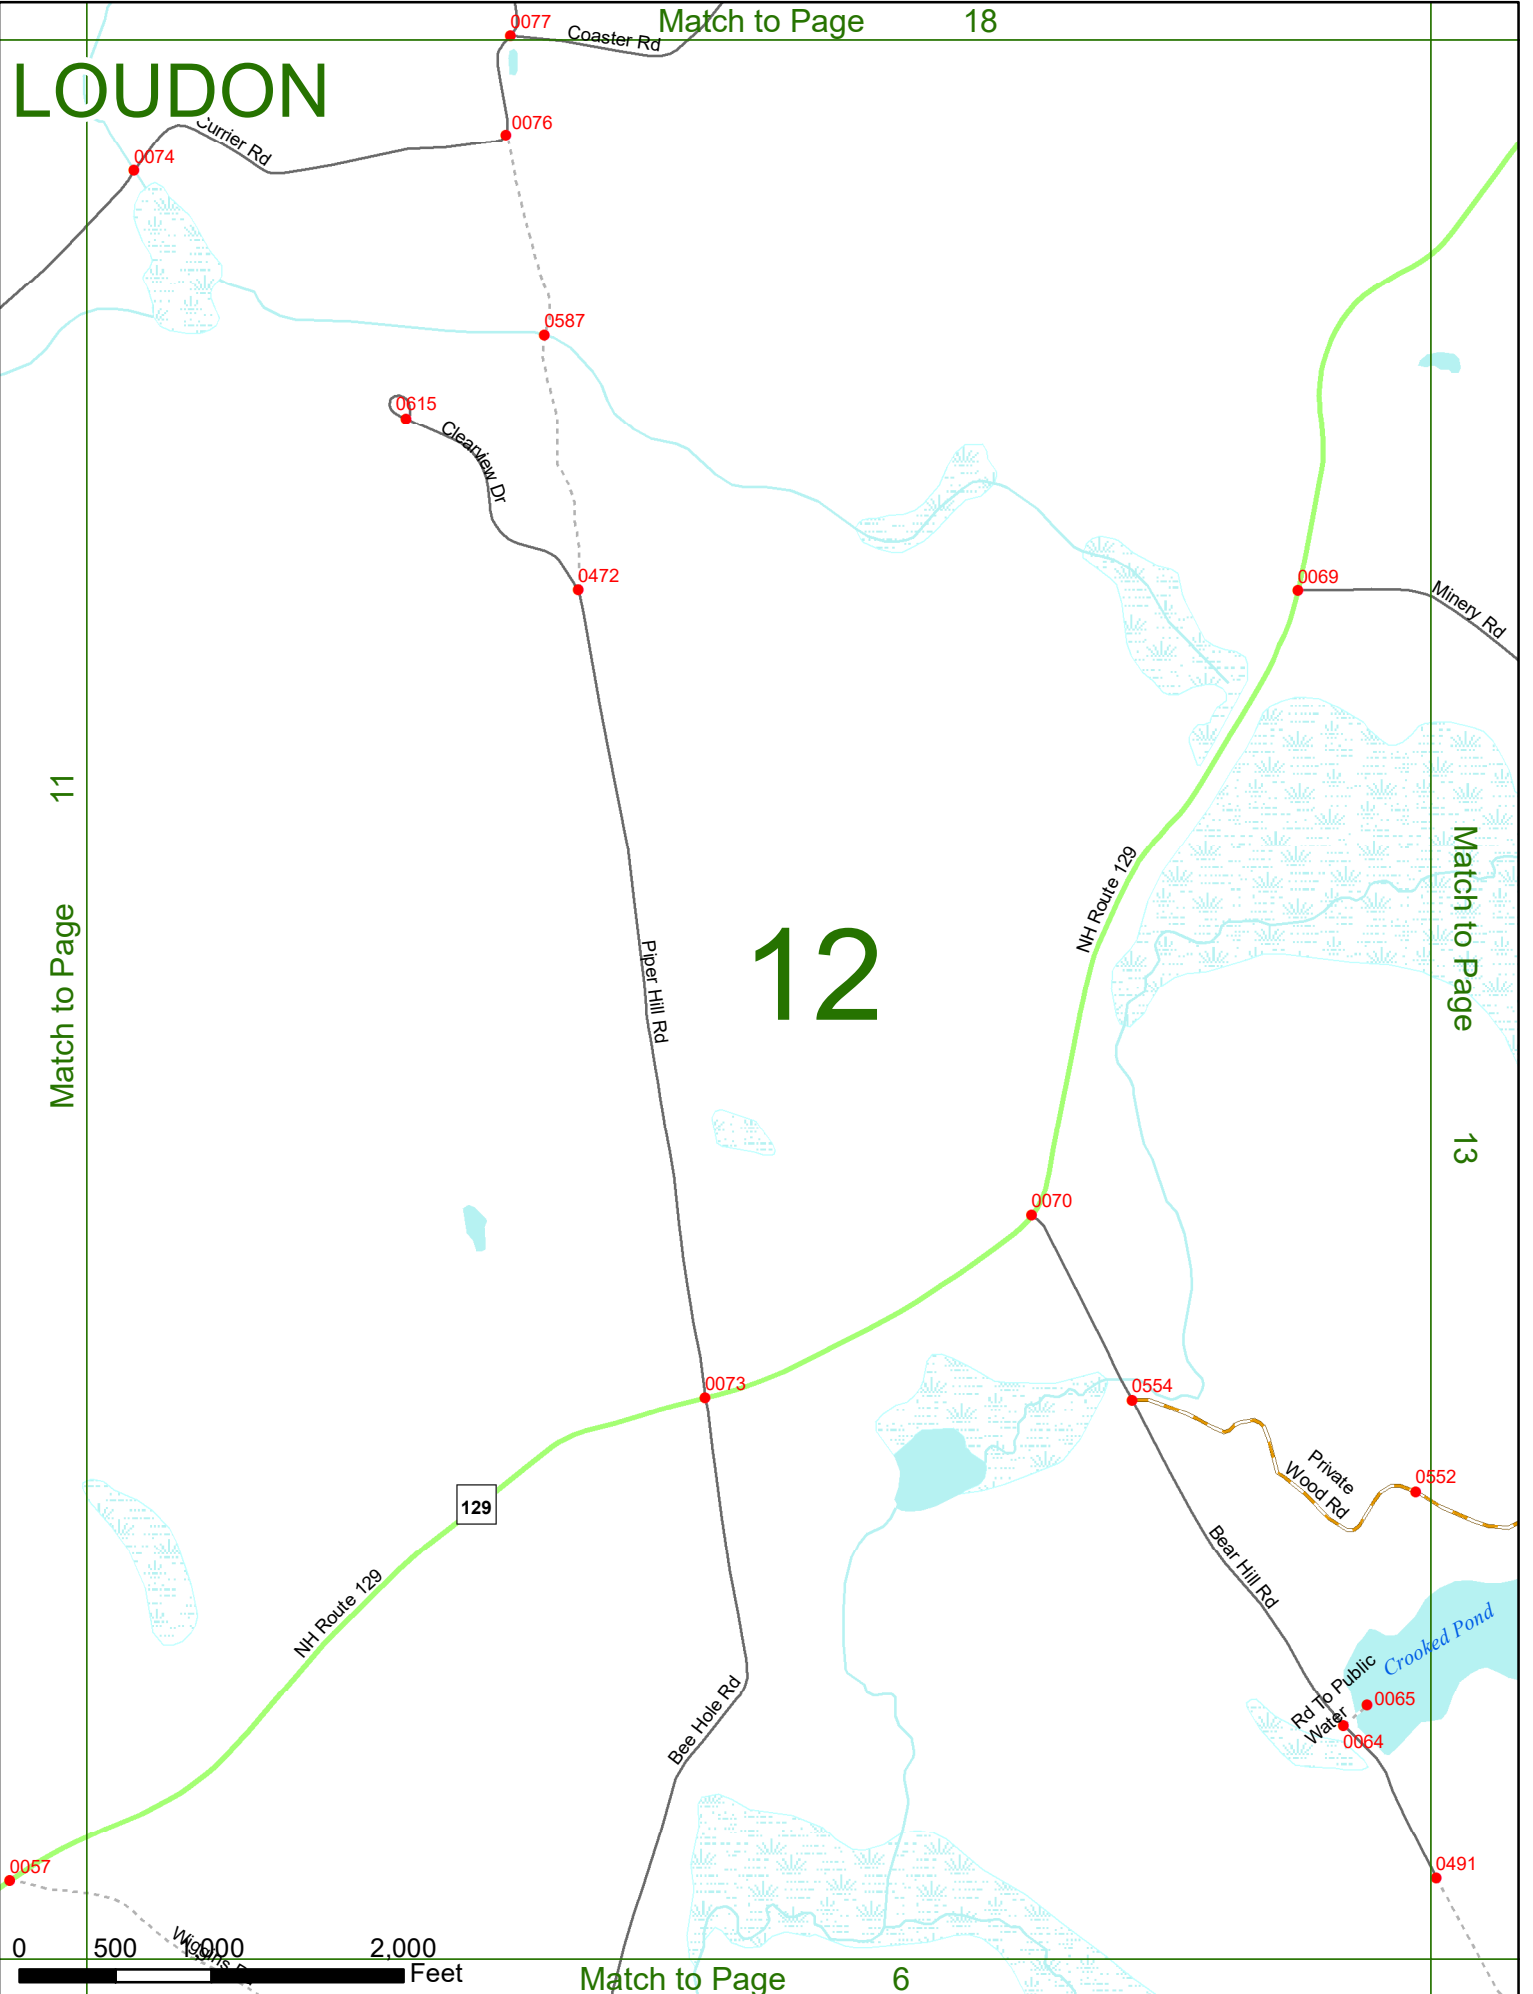

LOUDON

Match to Page 18

Match to Page 11

Match to Page 13

12

0 500 1,000 2,000 Feet

Match to Page 6