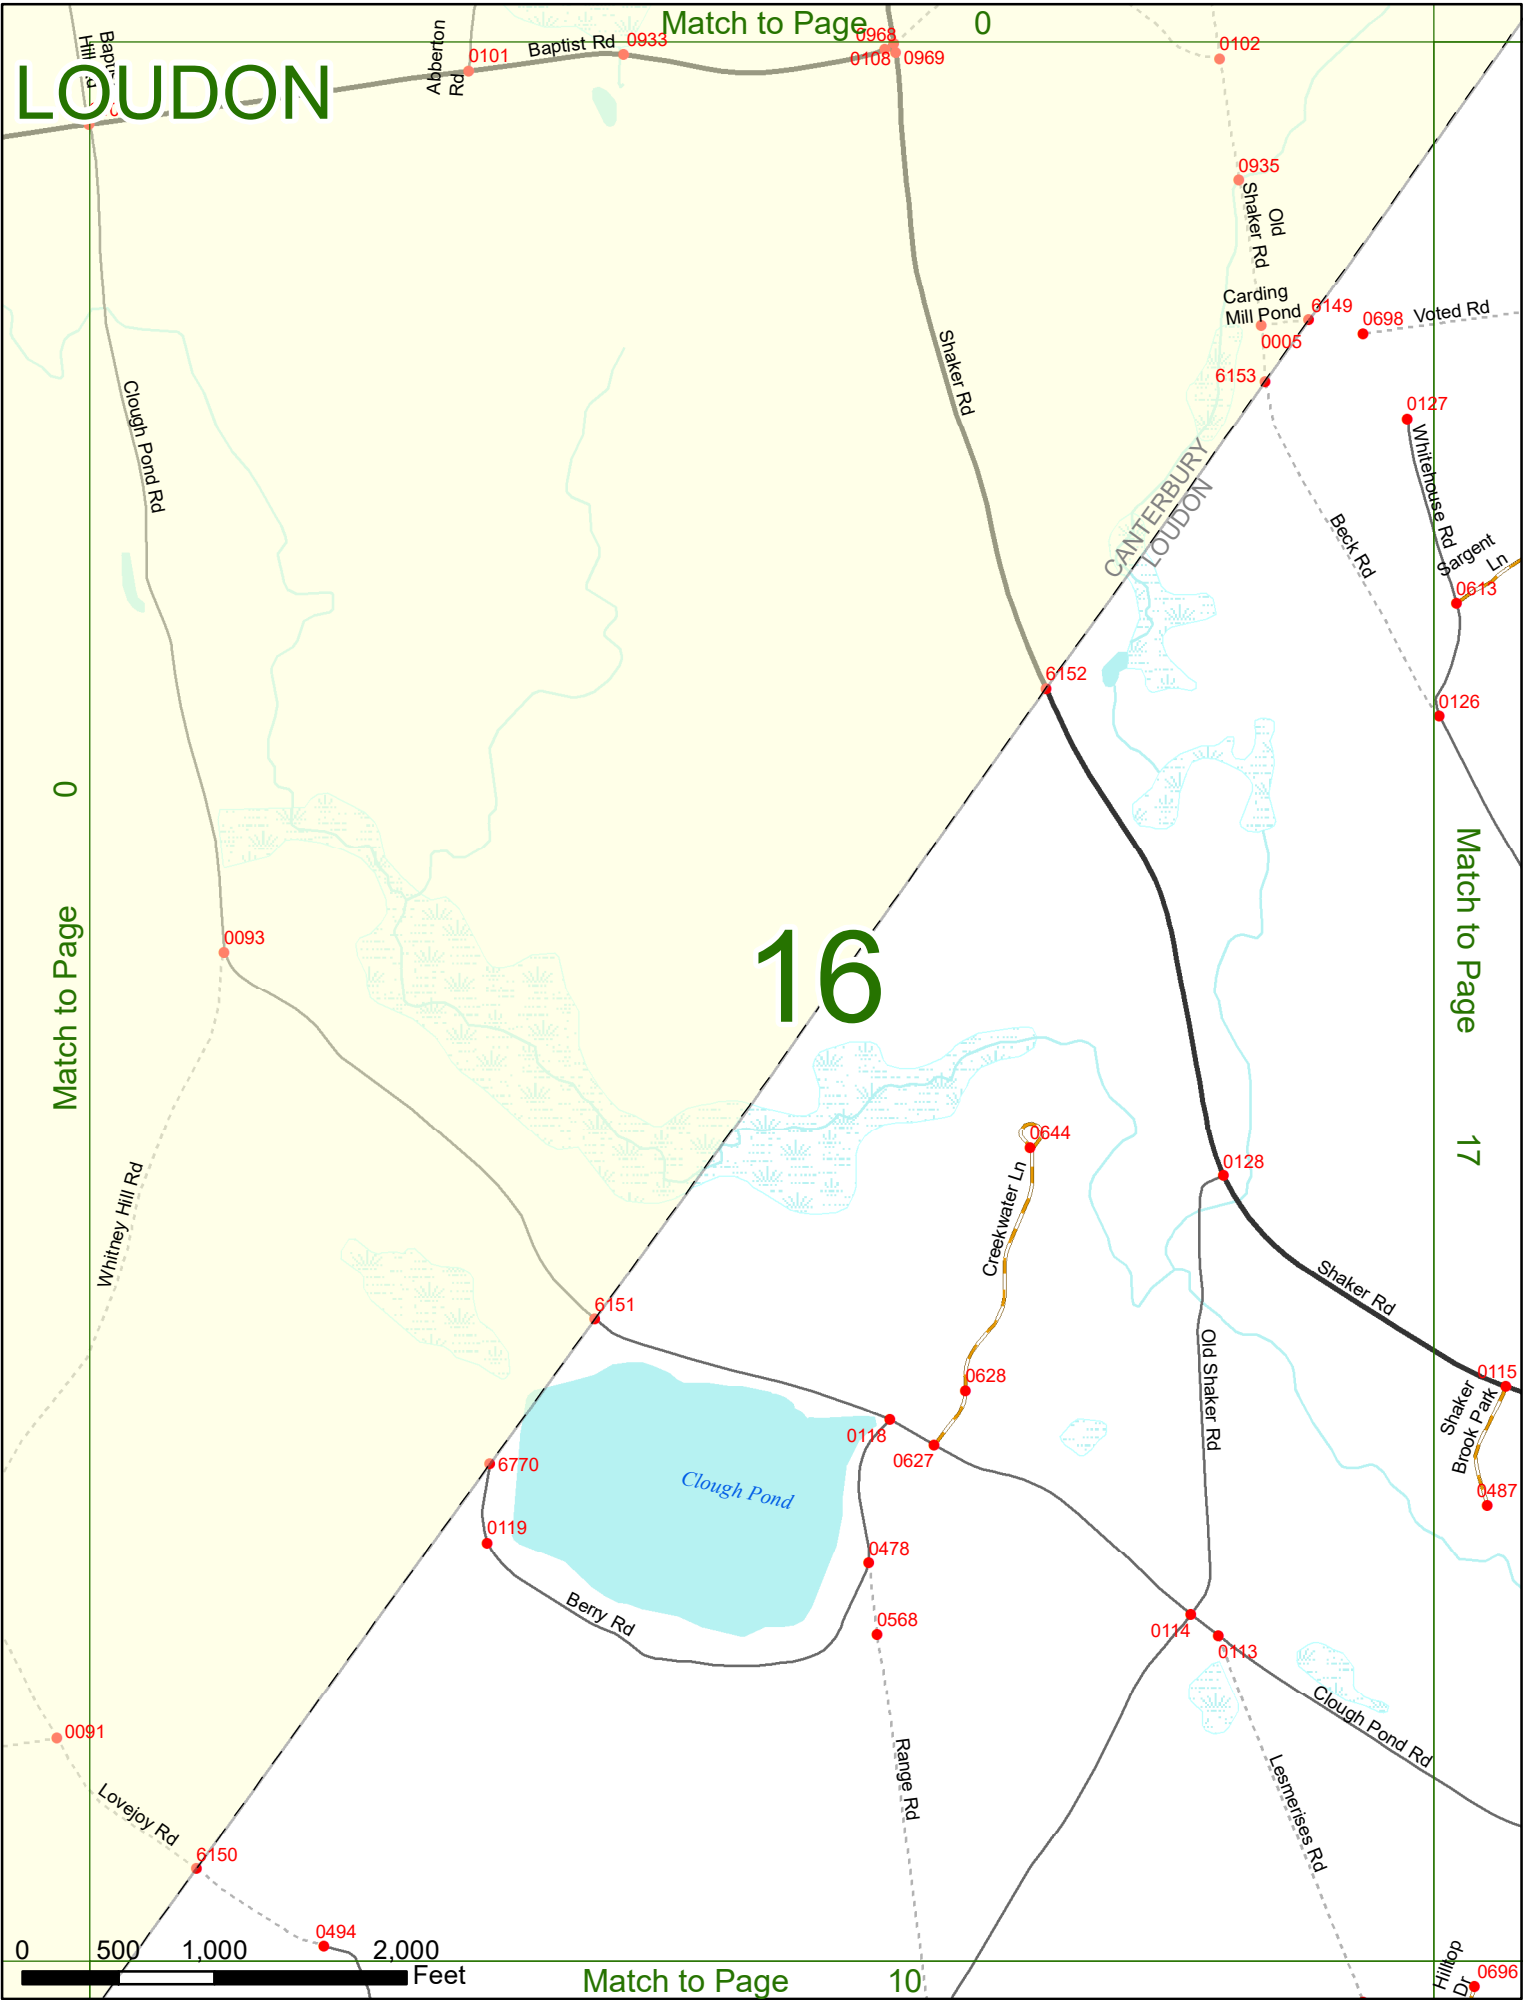

LOUDON

Match to Page 0

16

Match to Page 17

Match to Page 0

Match to Page 10