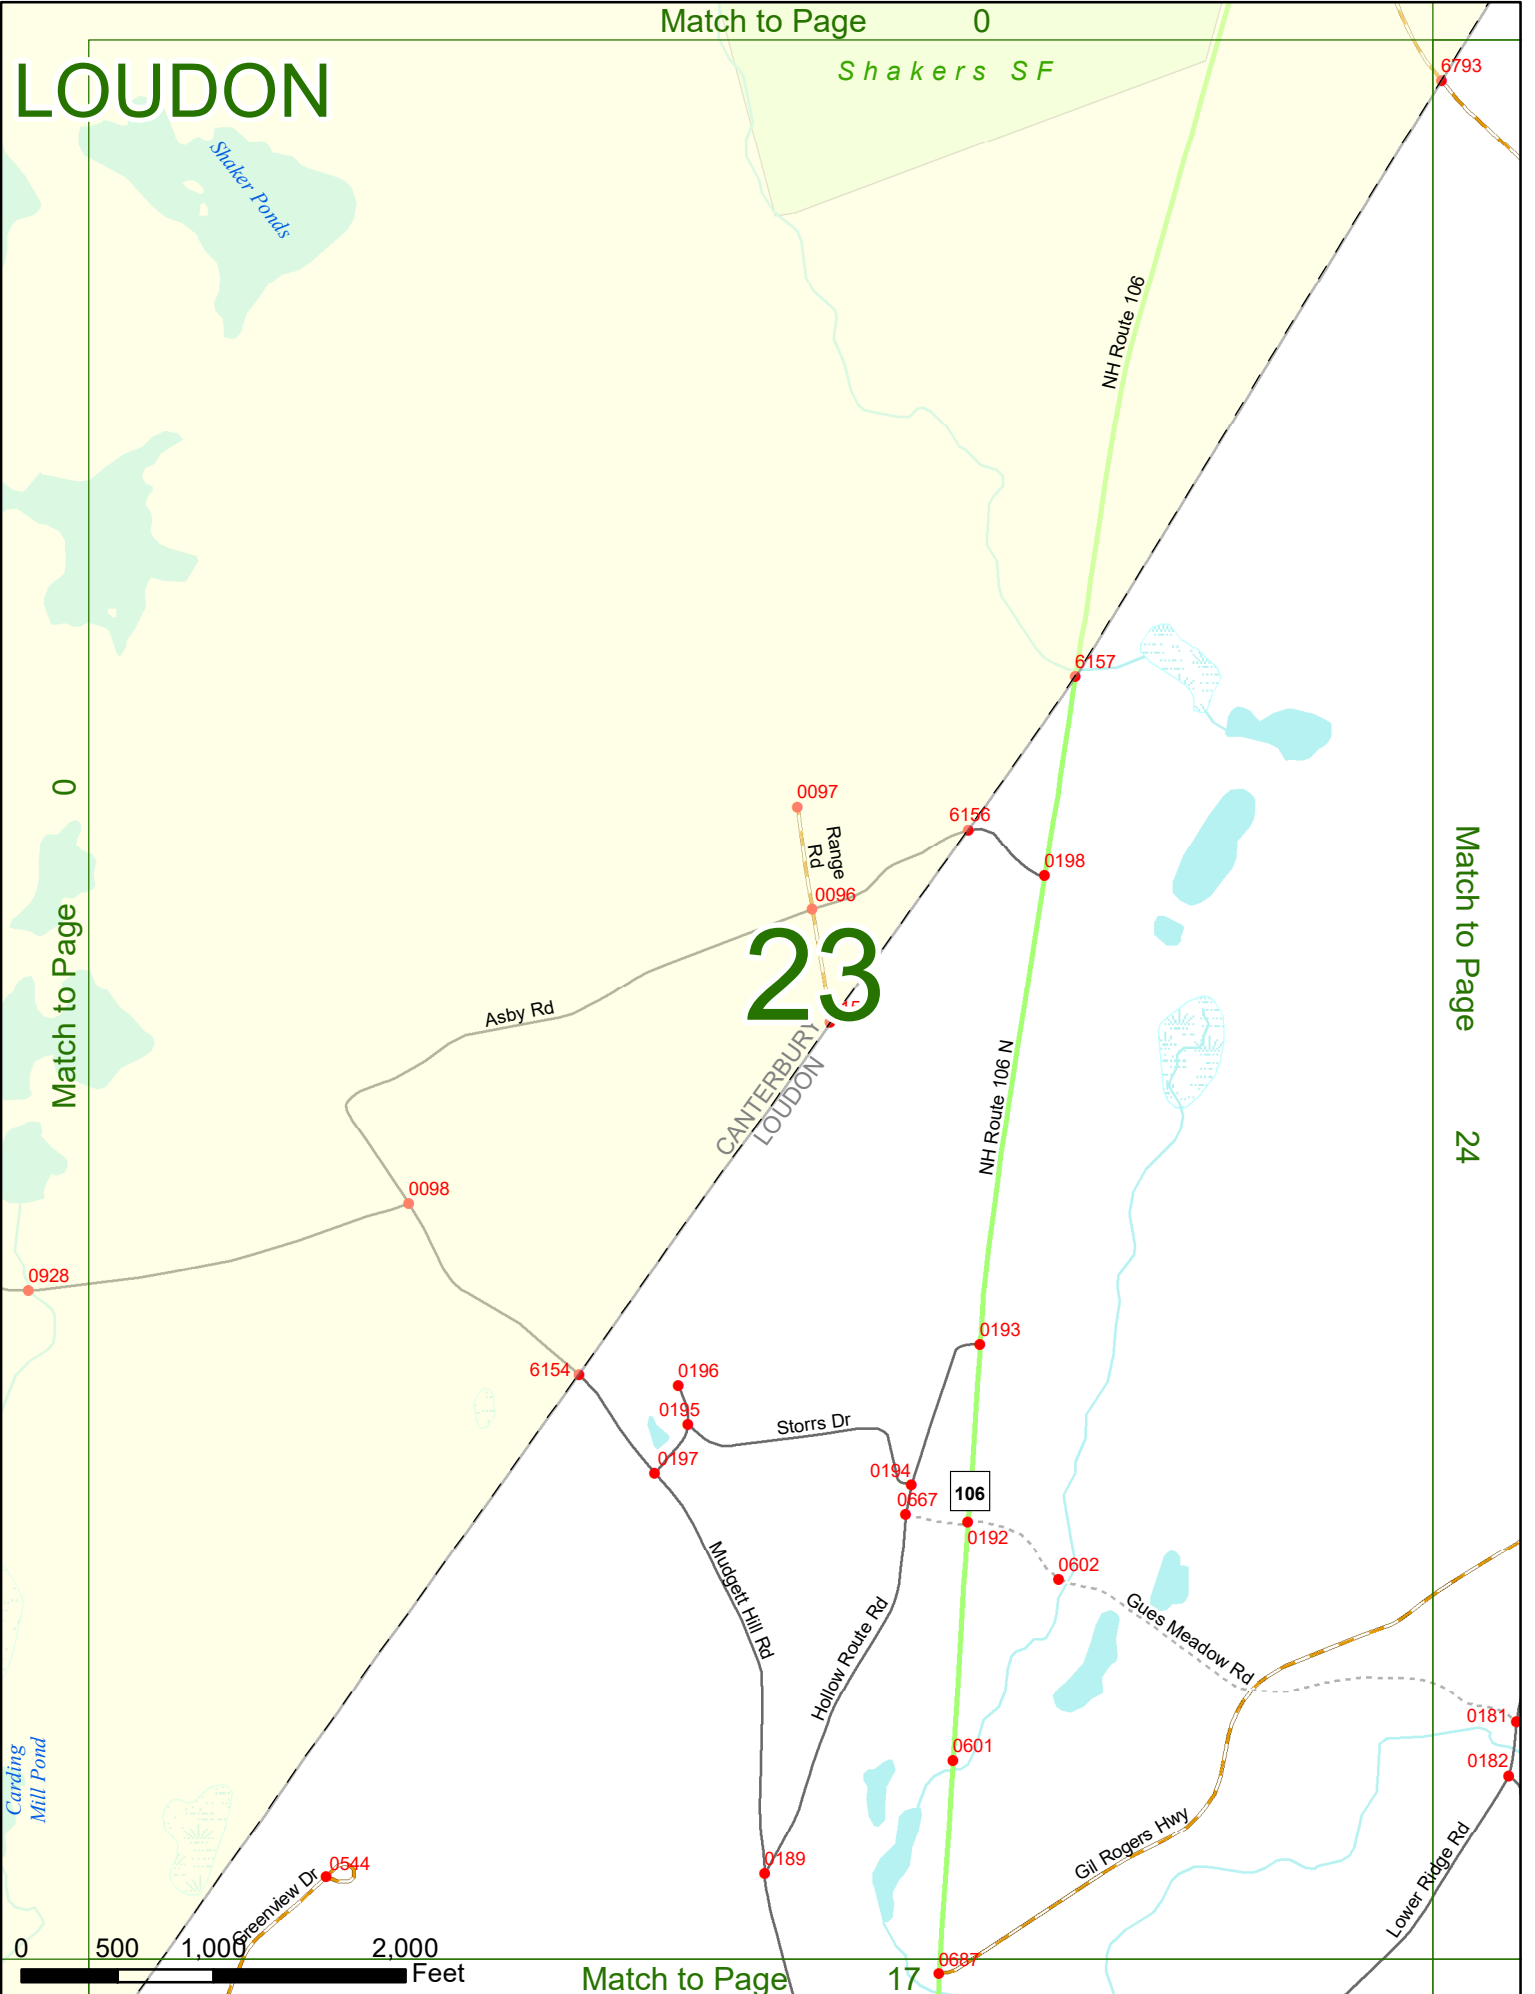

22

Match to Page 0

0

0 500 1,000 2,000 Feet

Match to Page 0

LOUDON

Shakers SF

23