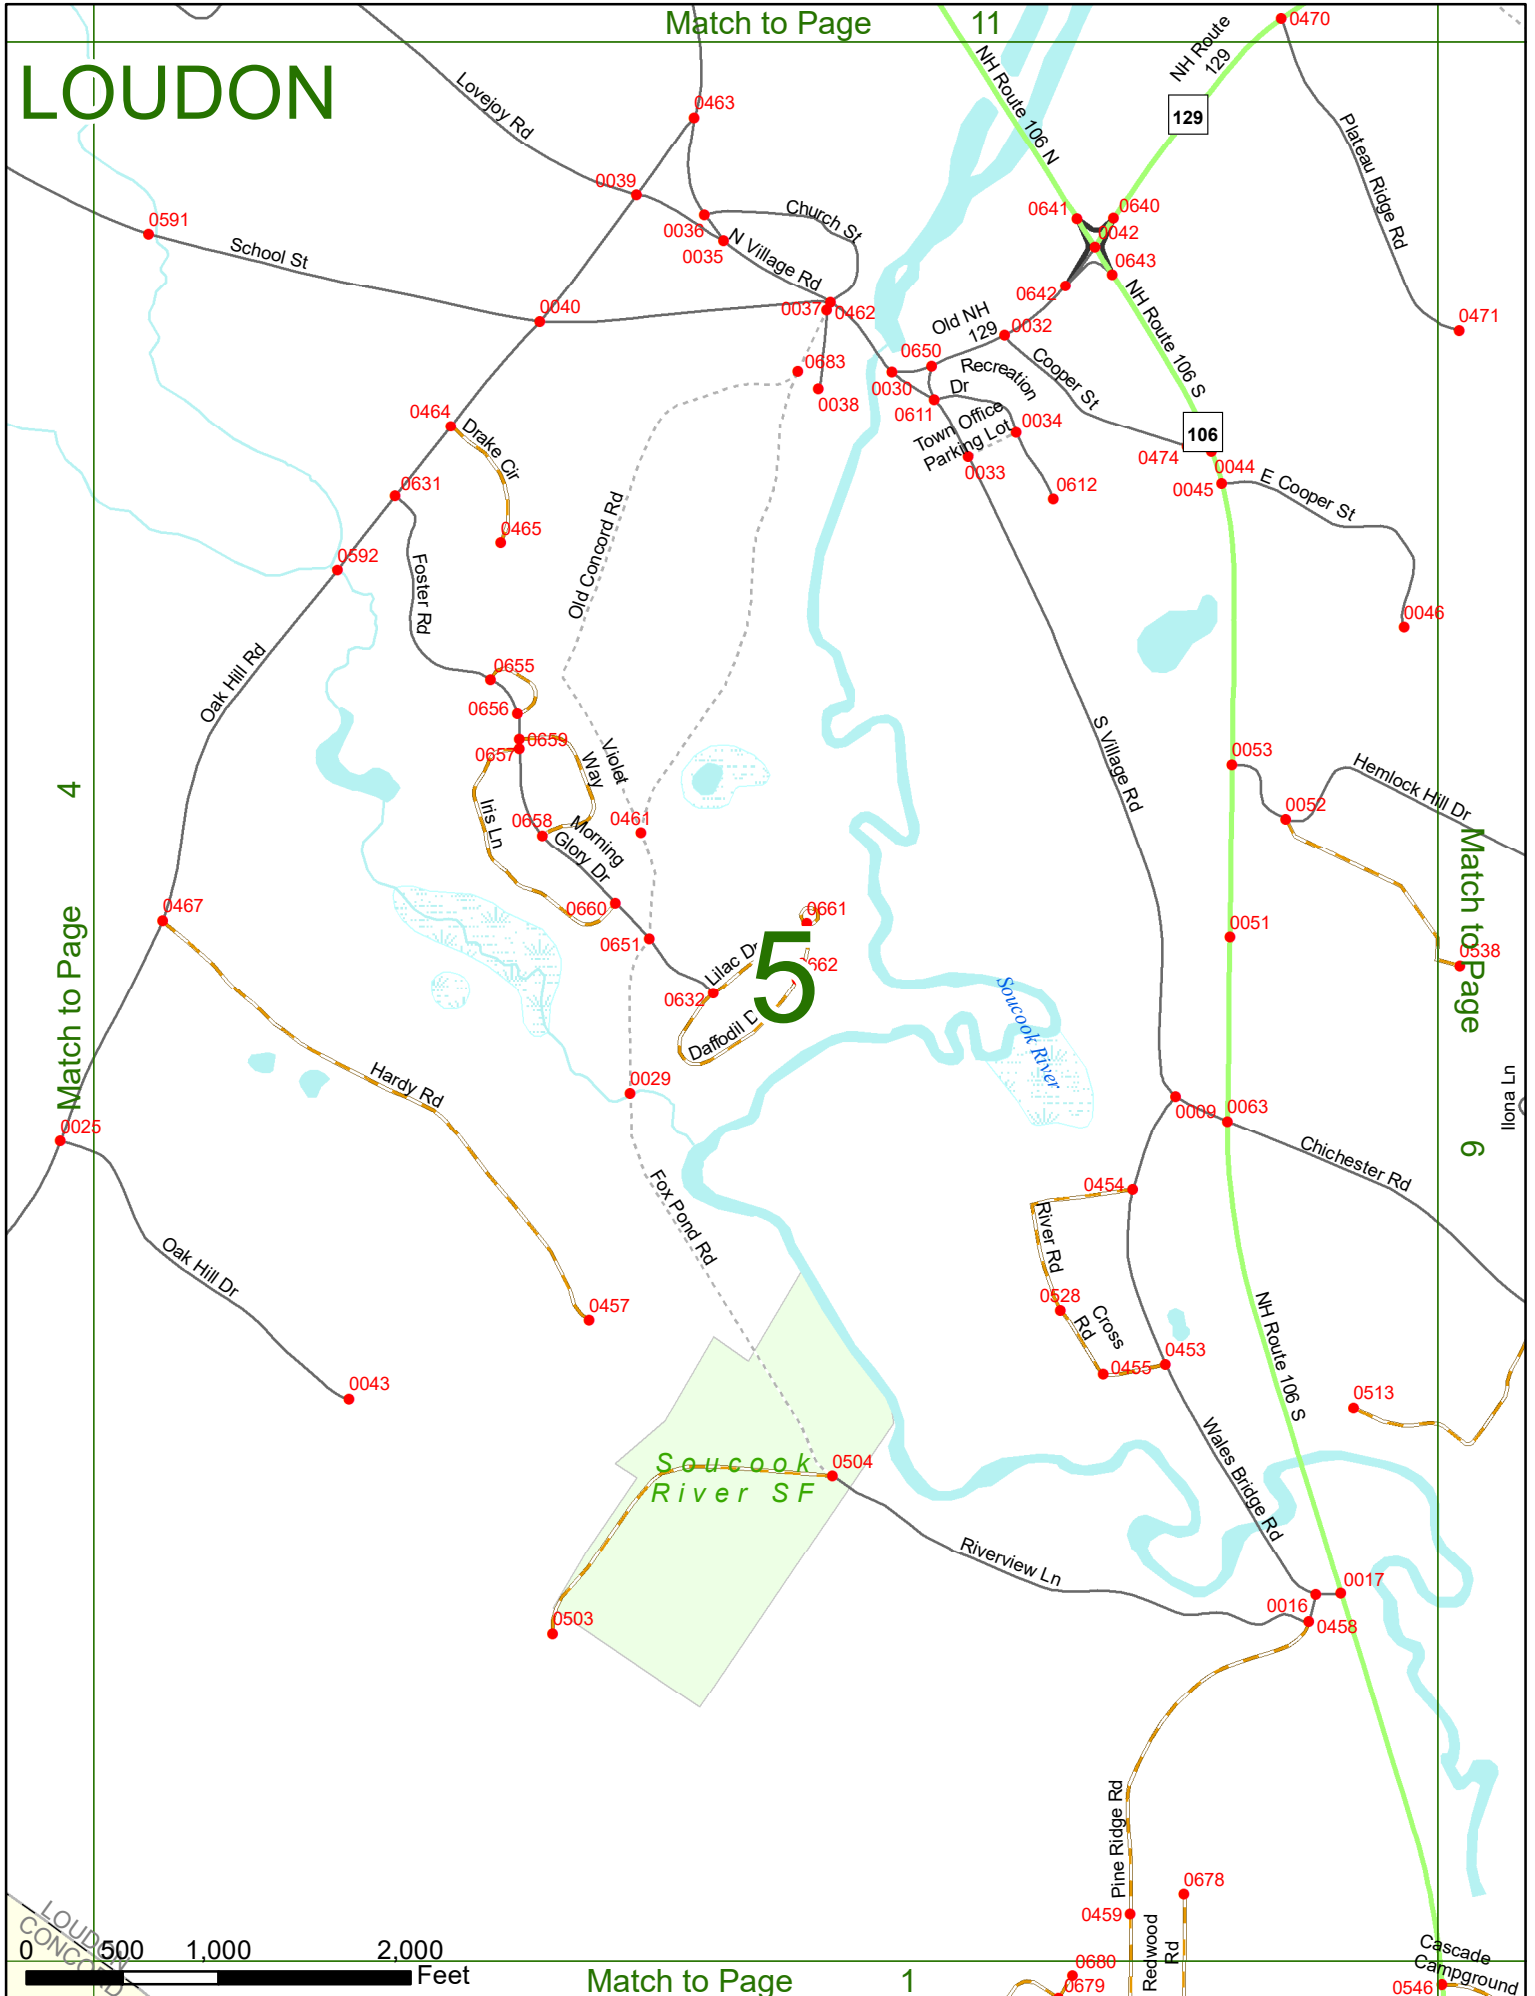

LOUDON

Match to Page

11

4

Match to Page

Match to Page

6

LOUDON
CONCORD

0 500 1,000 2,000 Feet

Match to Page

1