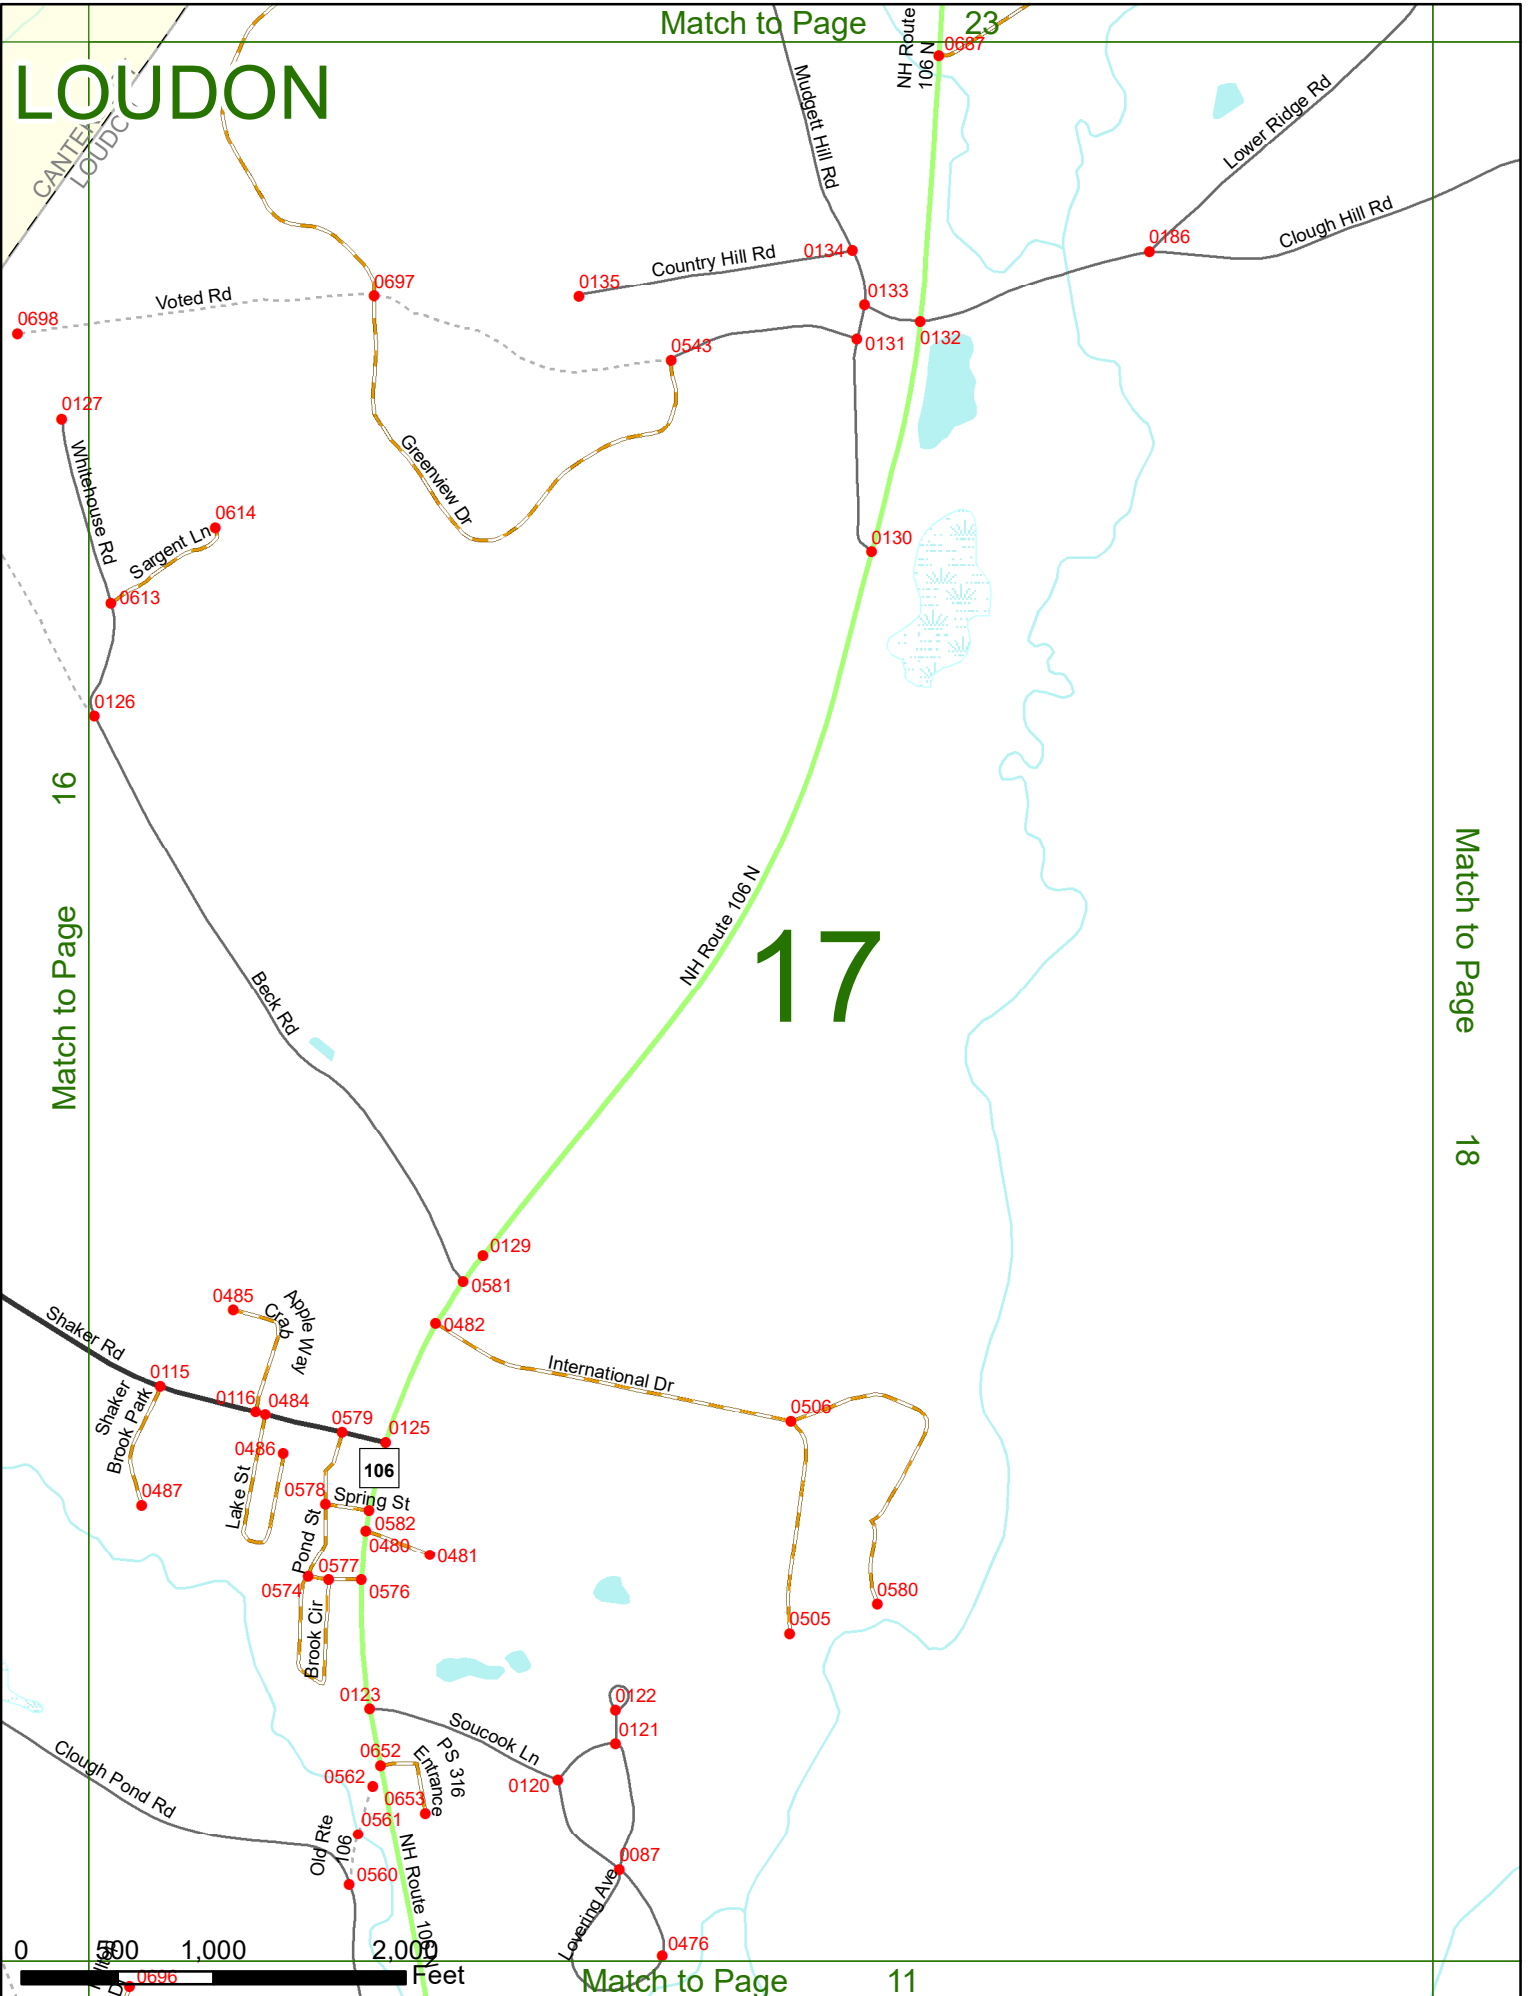

LOUDON

Match to Page 23

Match to Page 16

Match to Page 18

17

Match to Page

11