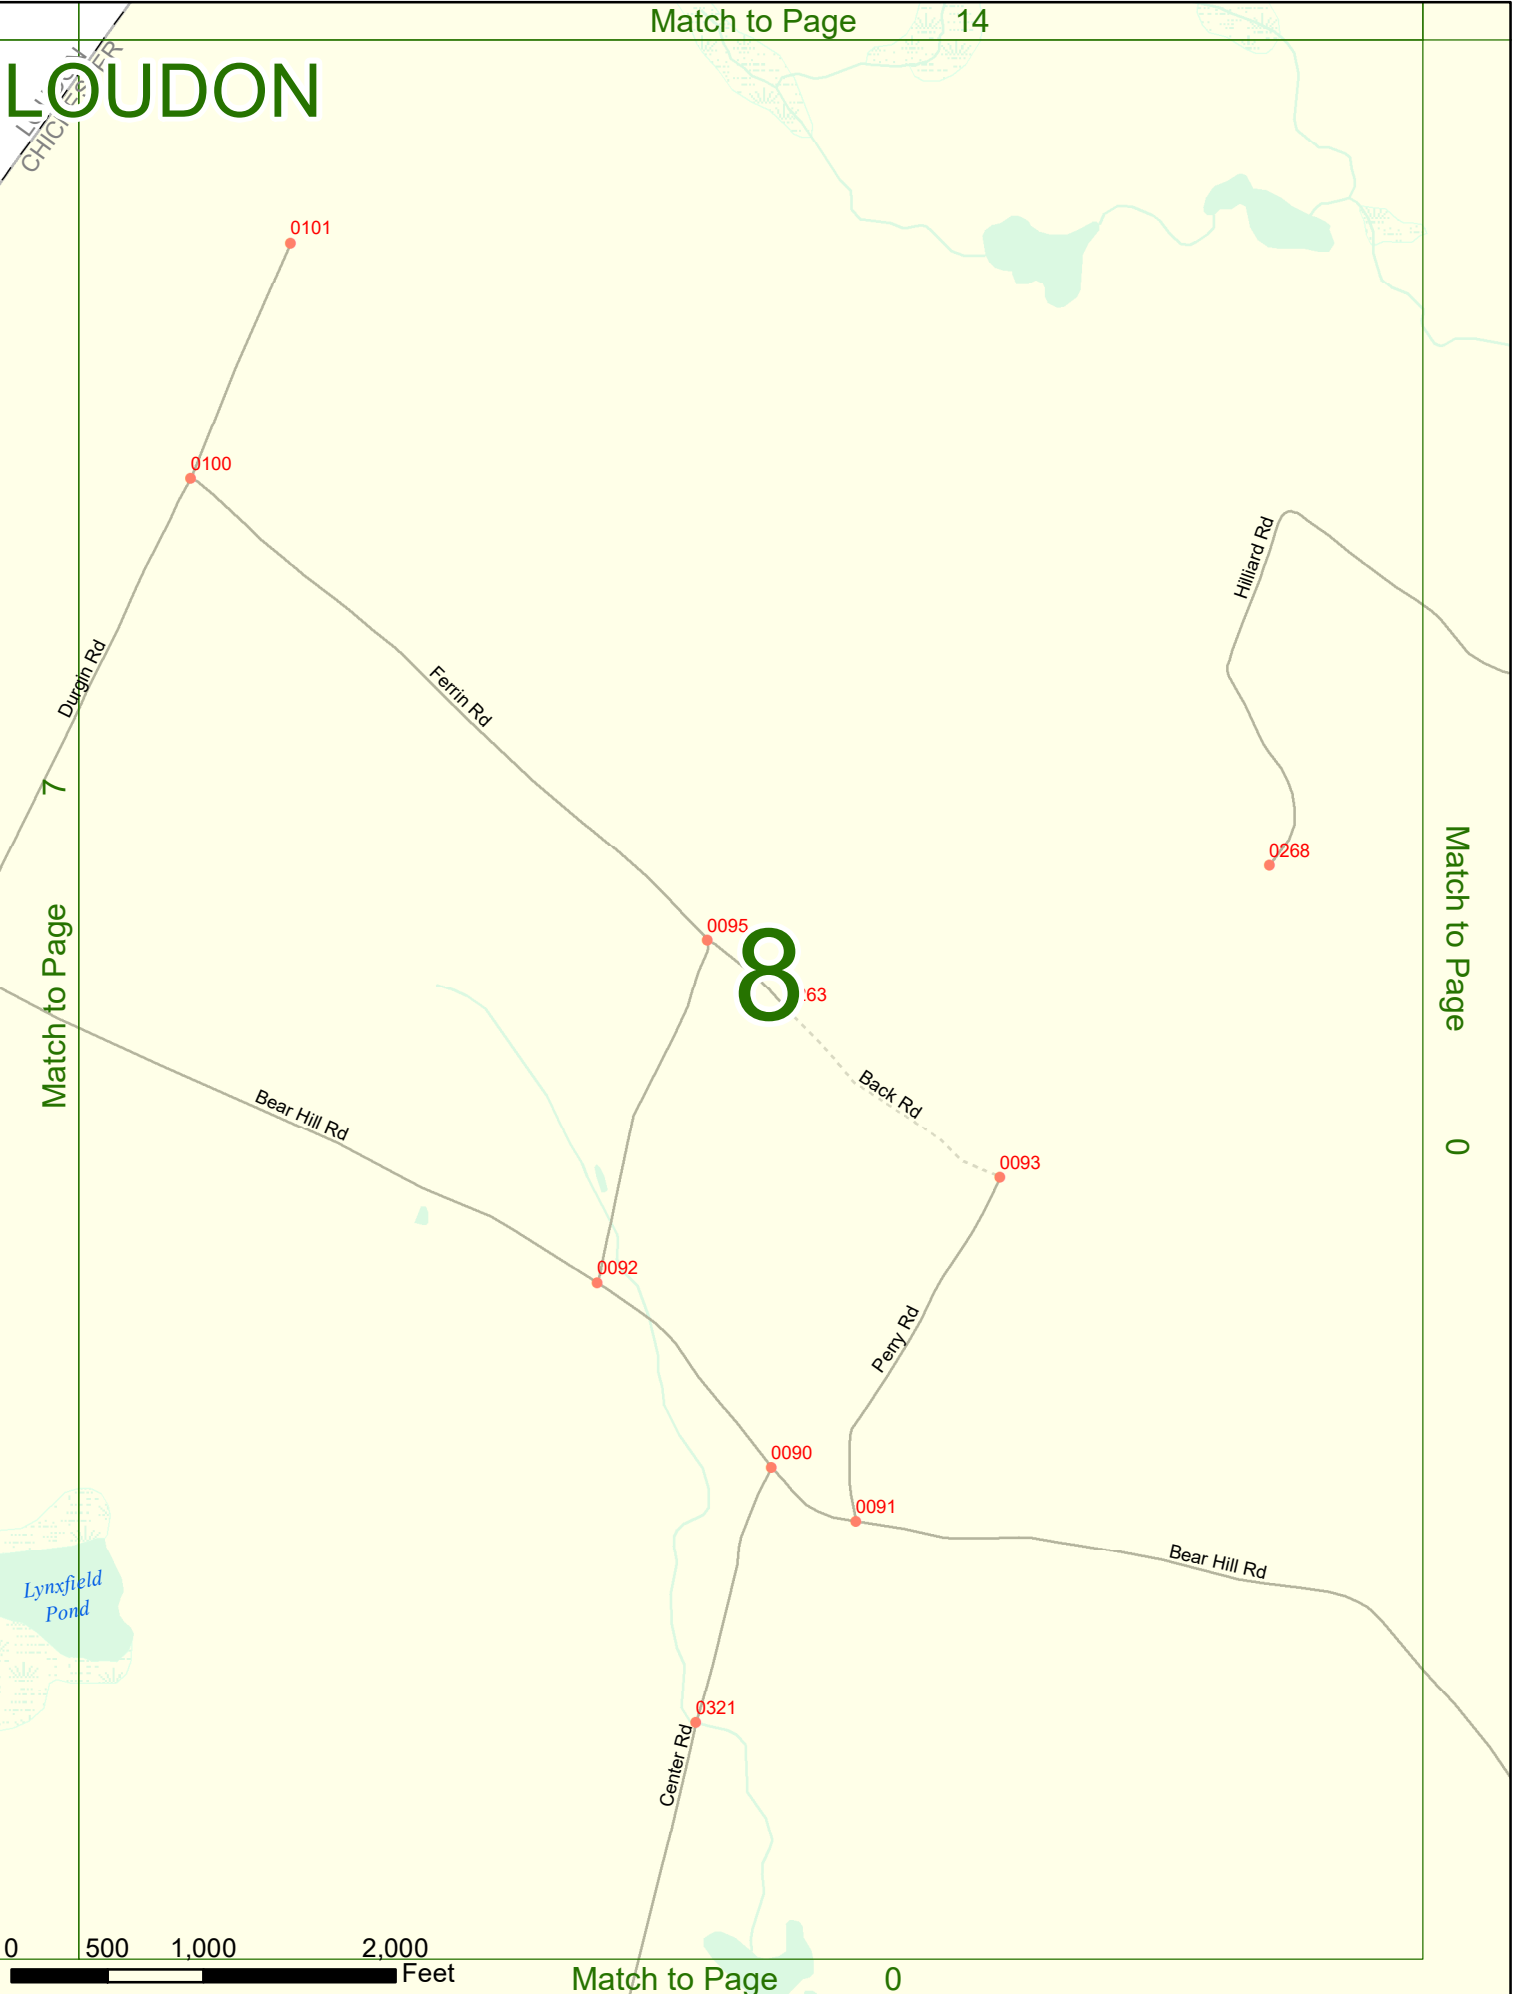

LOUDON

Match to Page 7

Match to Page 0

0 500 1,000 2,000 Feet

Match to Page 0