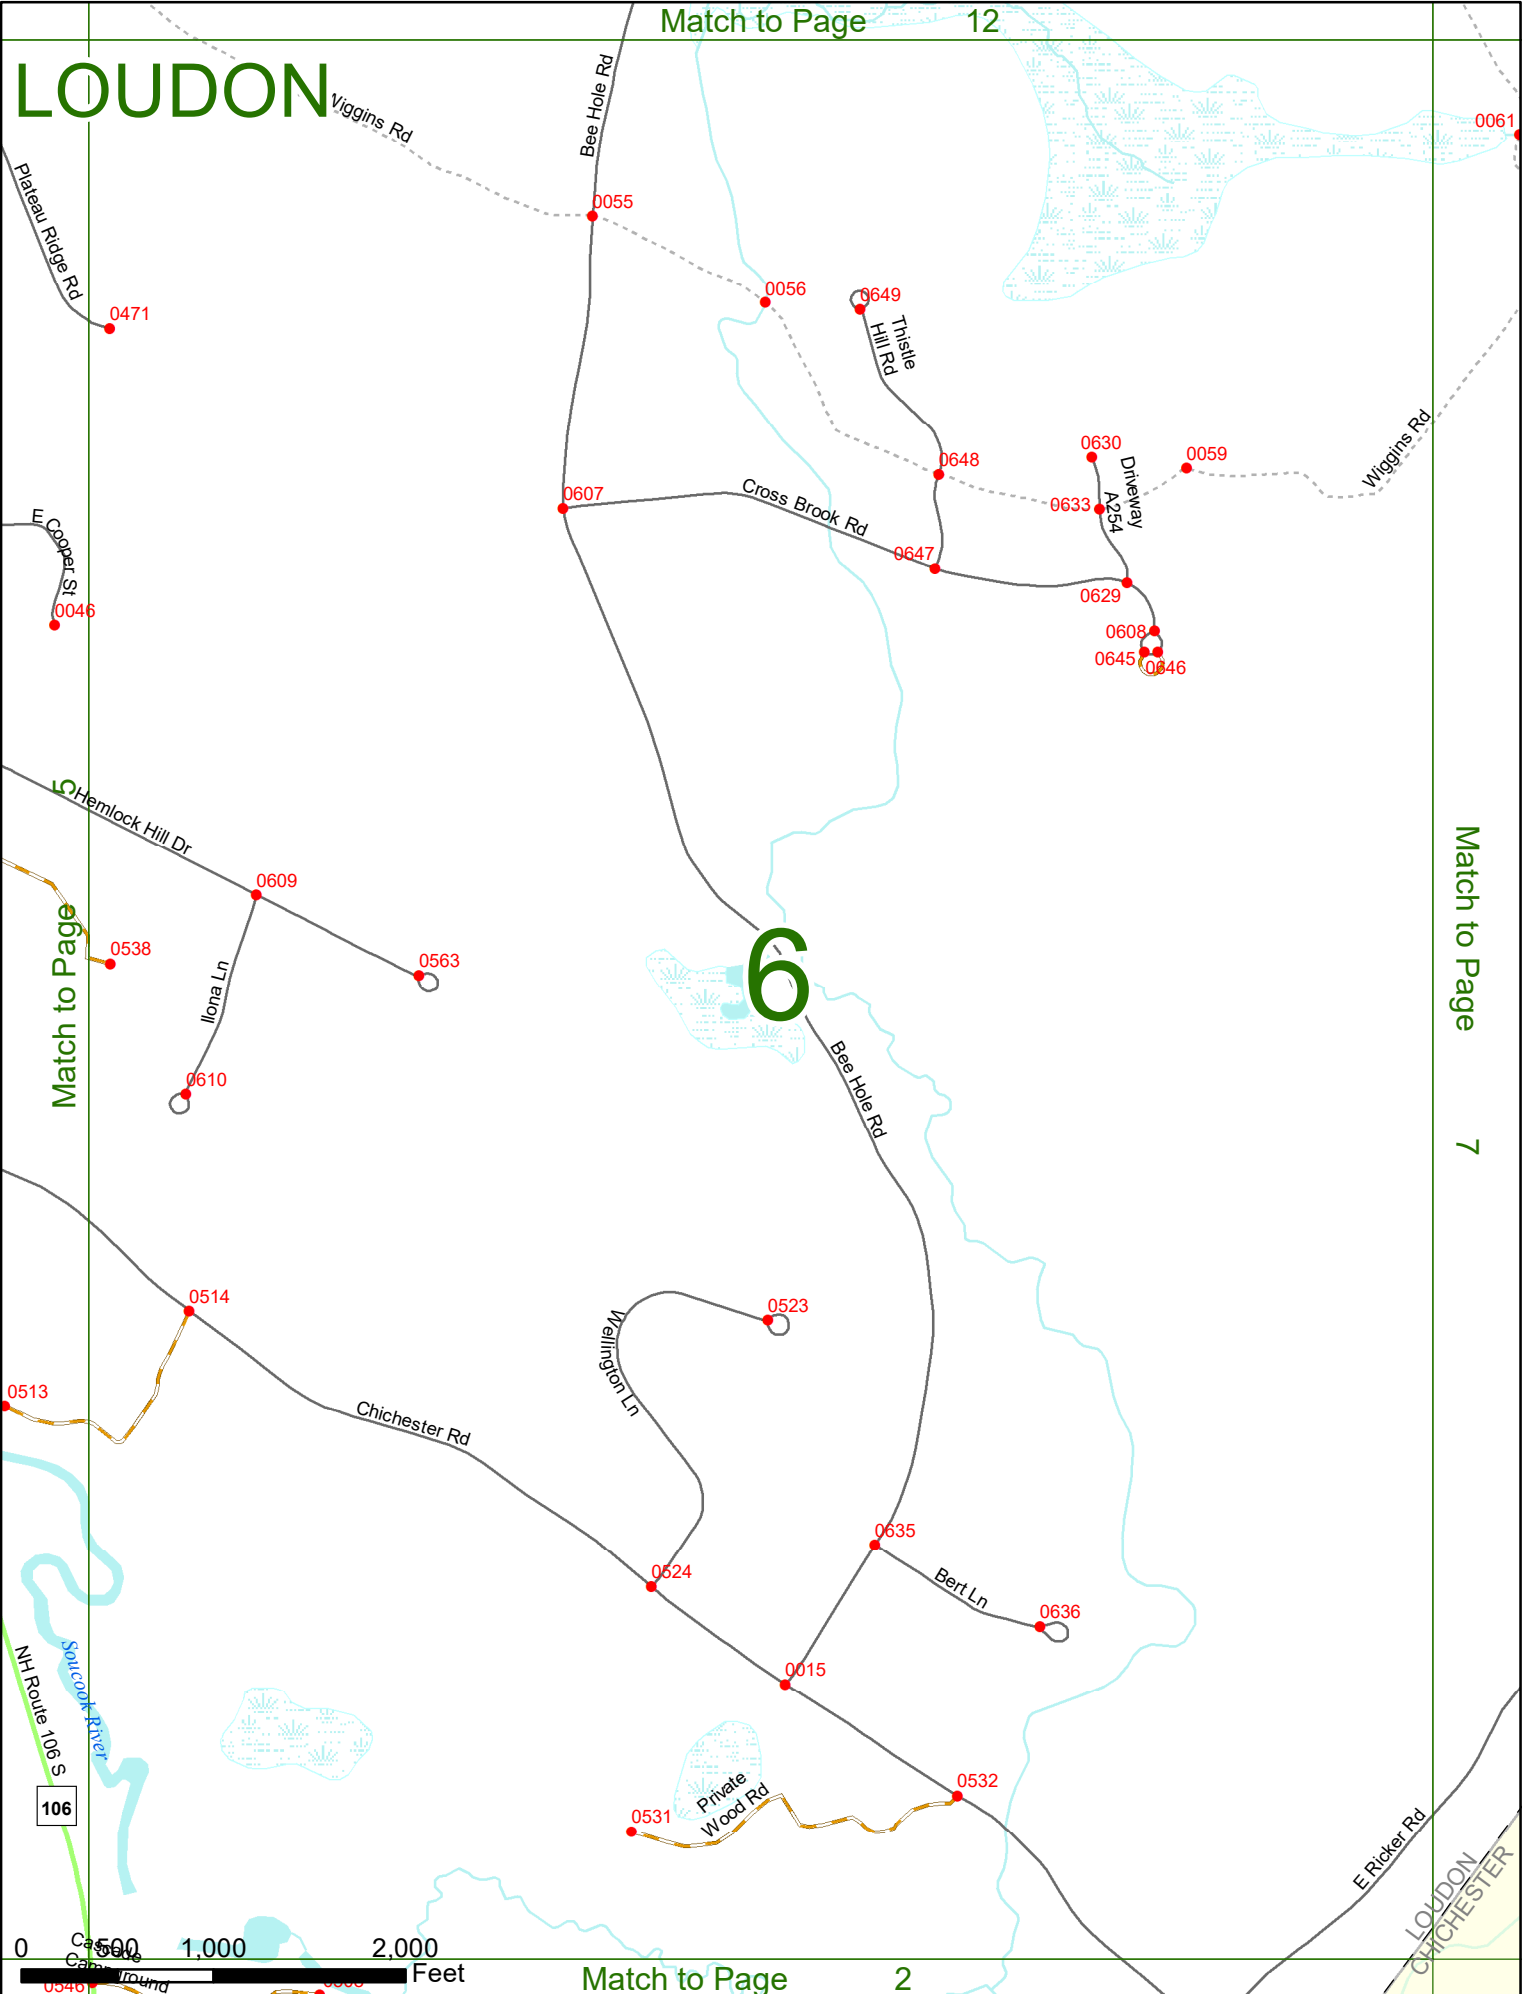

LOUDON

Match to Page 12

Match to Page 7

6

0 500 1,000 2,000 Feet

Match to Page 2

LOUDON
CHICHESTER