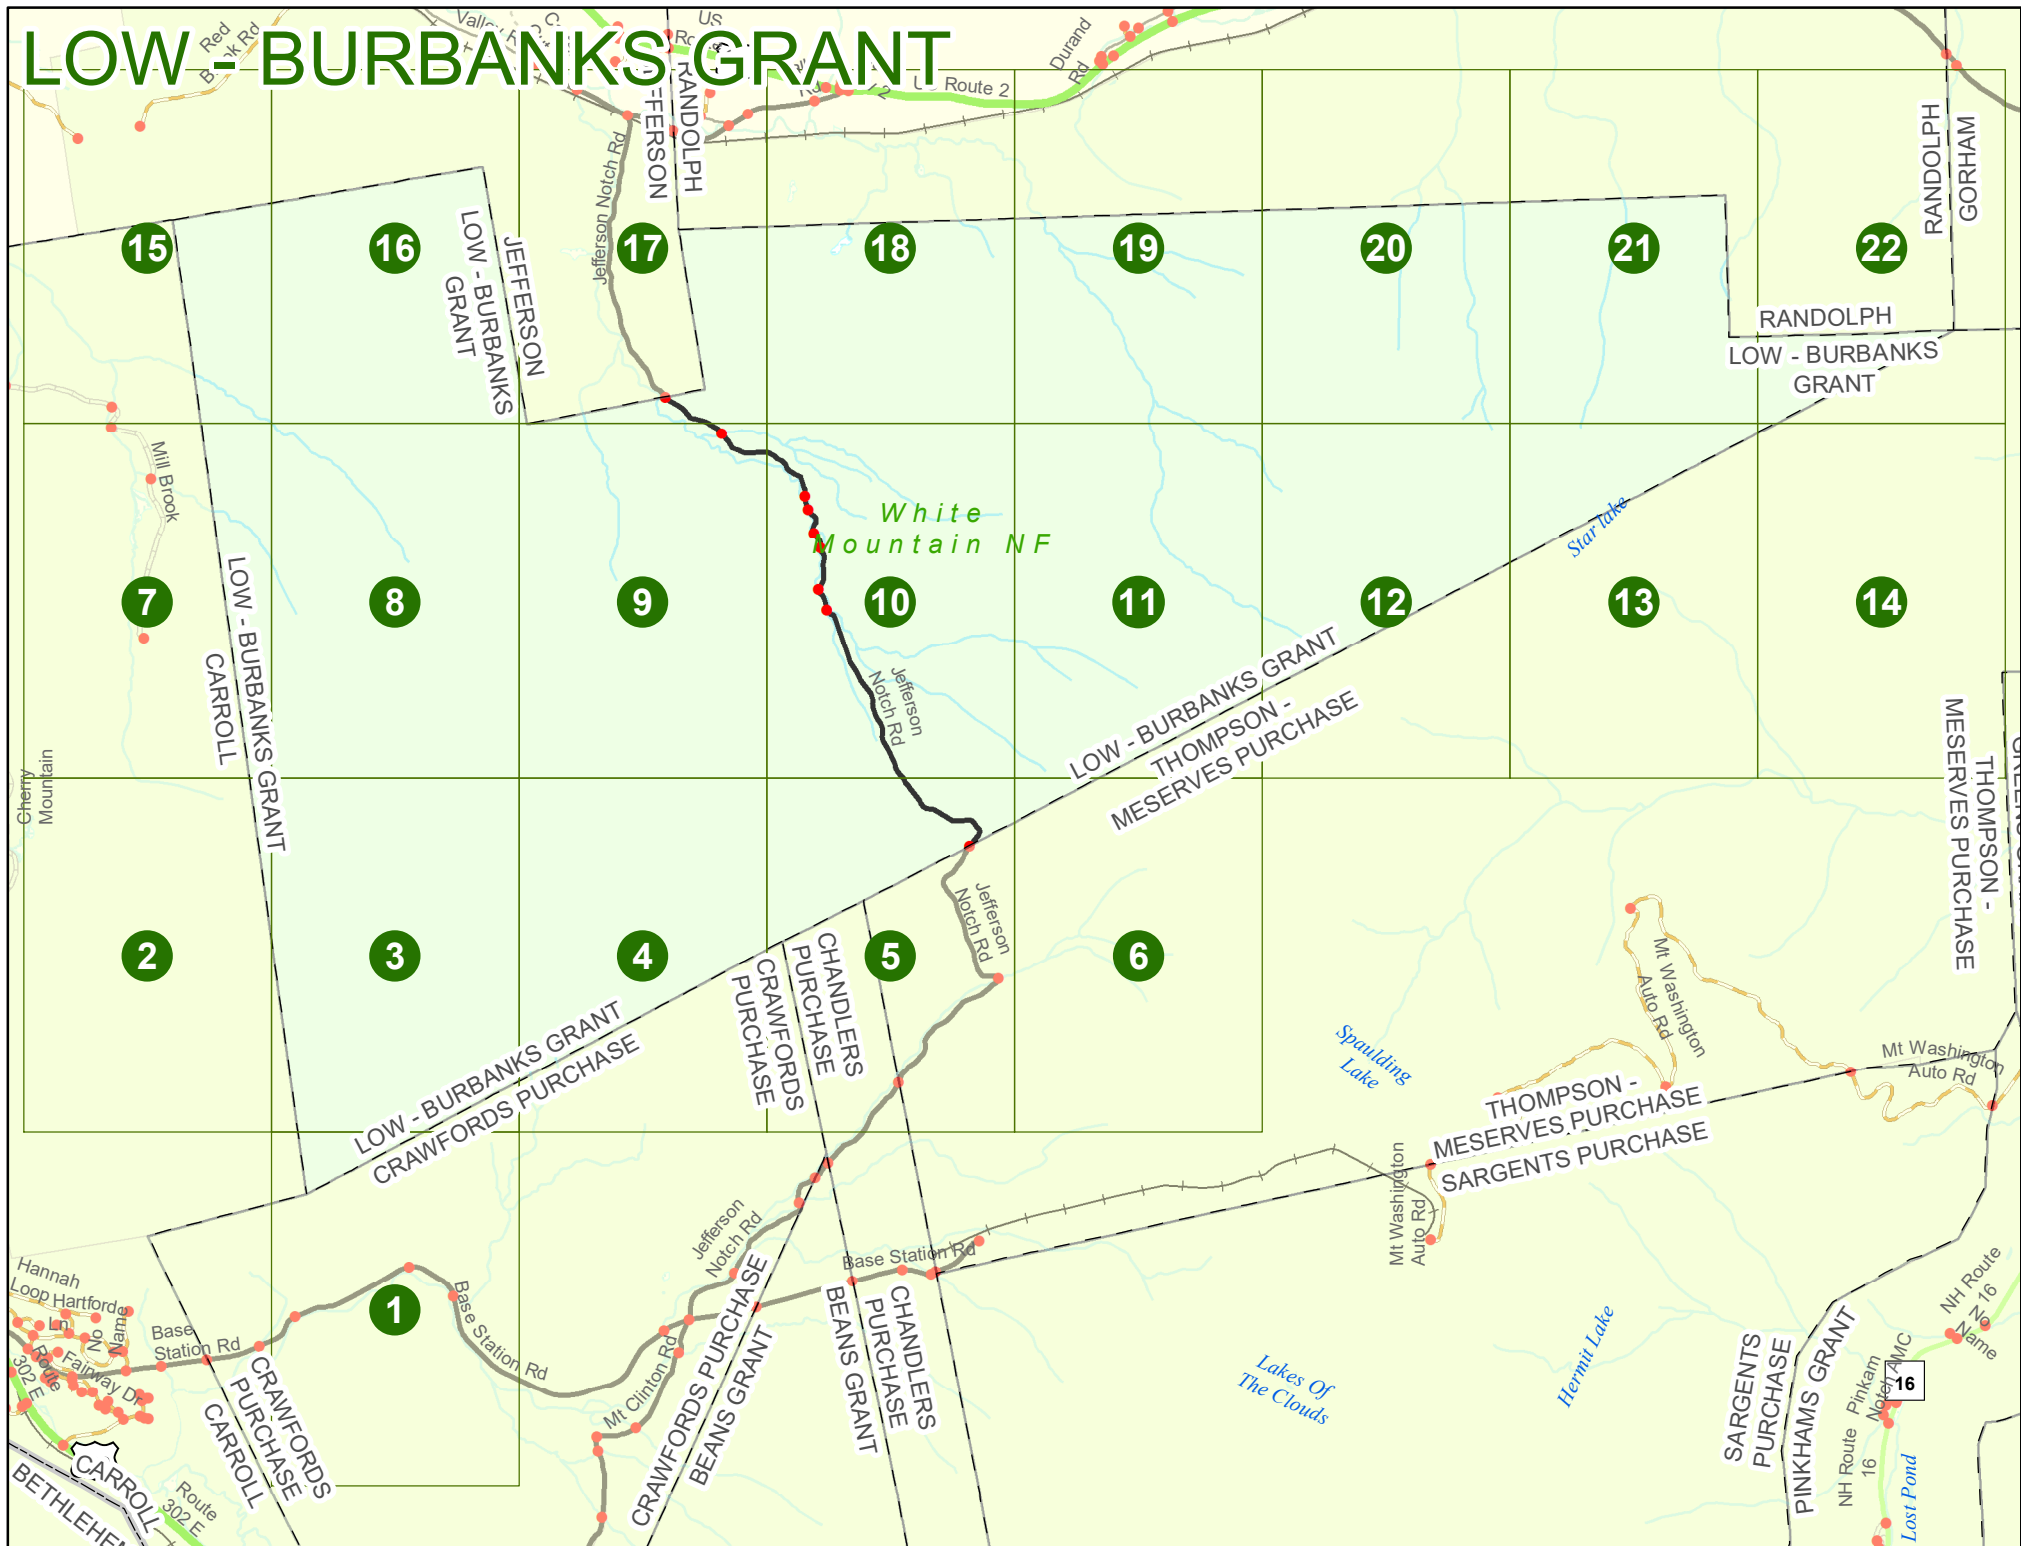

LOW - BURBANKS GRANT