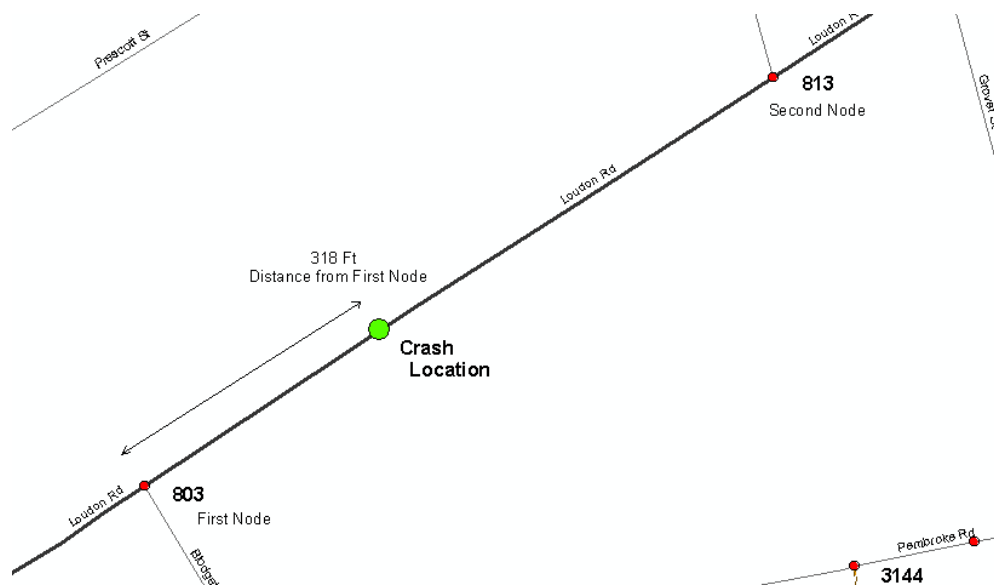

2022 Nodal Reference Bookmap

LEGEND

NHDOT will accept crash locations based on the State of NH Uniform Police Traffic Accident Report.

Crash occurred on:

Option 1 Street Address
 123 Main Street

Option 2 Route No and/or Distance from NESW Intesecting Road, Bridge,
 Street name Intersecting Street Town/County line
 Main Street 500 E Oak Street

Option 3 First Node Distance from First Node Second Node
 515 212 632

Option 4 Route No and/or Mile Marker on Interstate Only NESW Mile (Marker)
 Street name
 189S 700 feet S 36.8

Option 3 – Example

Street Name Loudon Road
First Node 803
Distance from First Node 318 Ft
Second Node 813