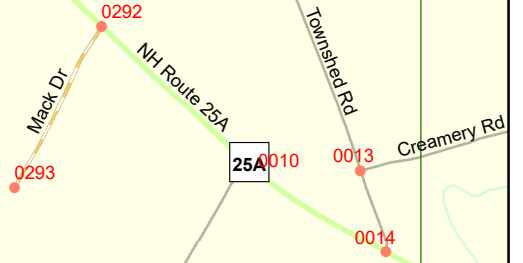

NH Route 10

6240

ORFORD LYME

6239

River Rd

0135

0136

Breck Hill Rd

Orford Rd

0 500 1,000 2,000 Feet

Match to Page 28

Match to Page 0

LYME

35

Match to Page

36

Match to Page

0

Strawberry Hill Rd

0011

Mud Turtle Pond Rd 0005

Log Rd

0317

ORFORD
LYME