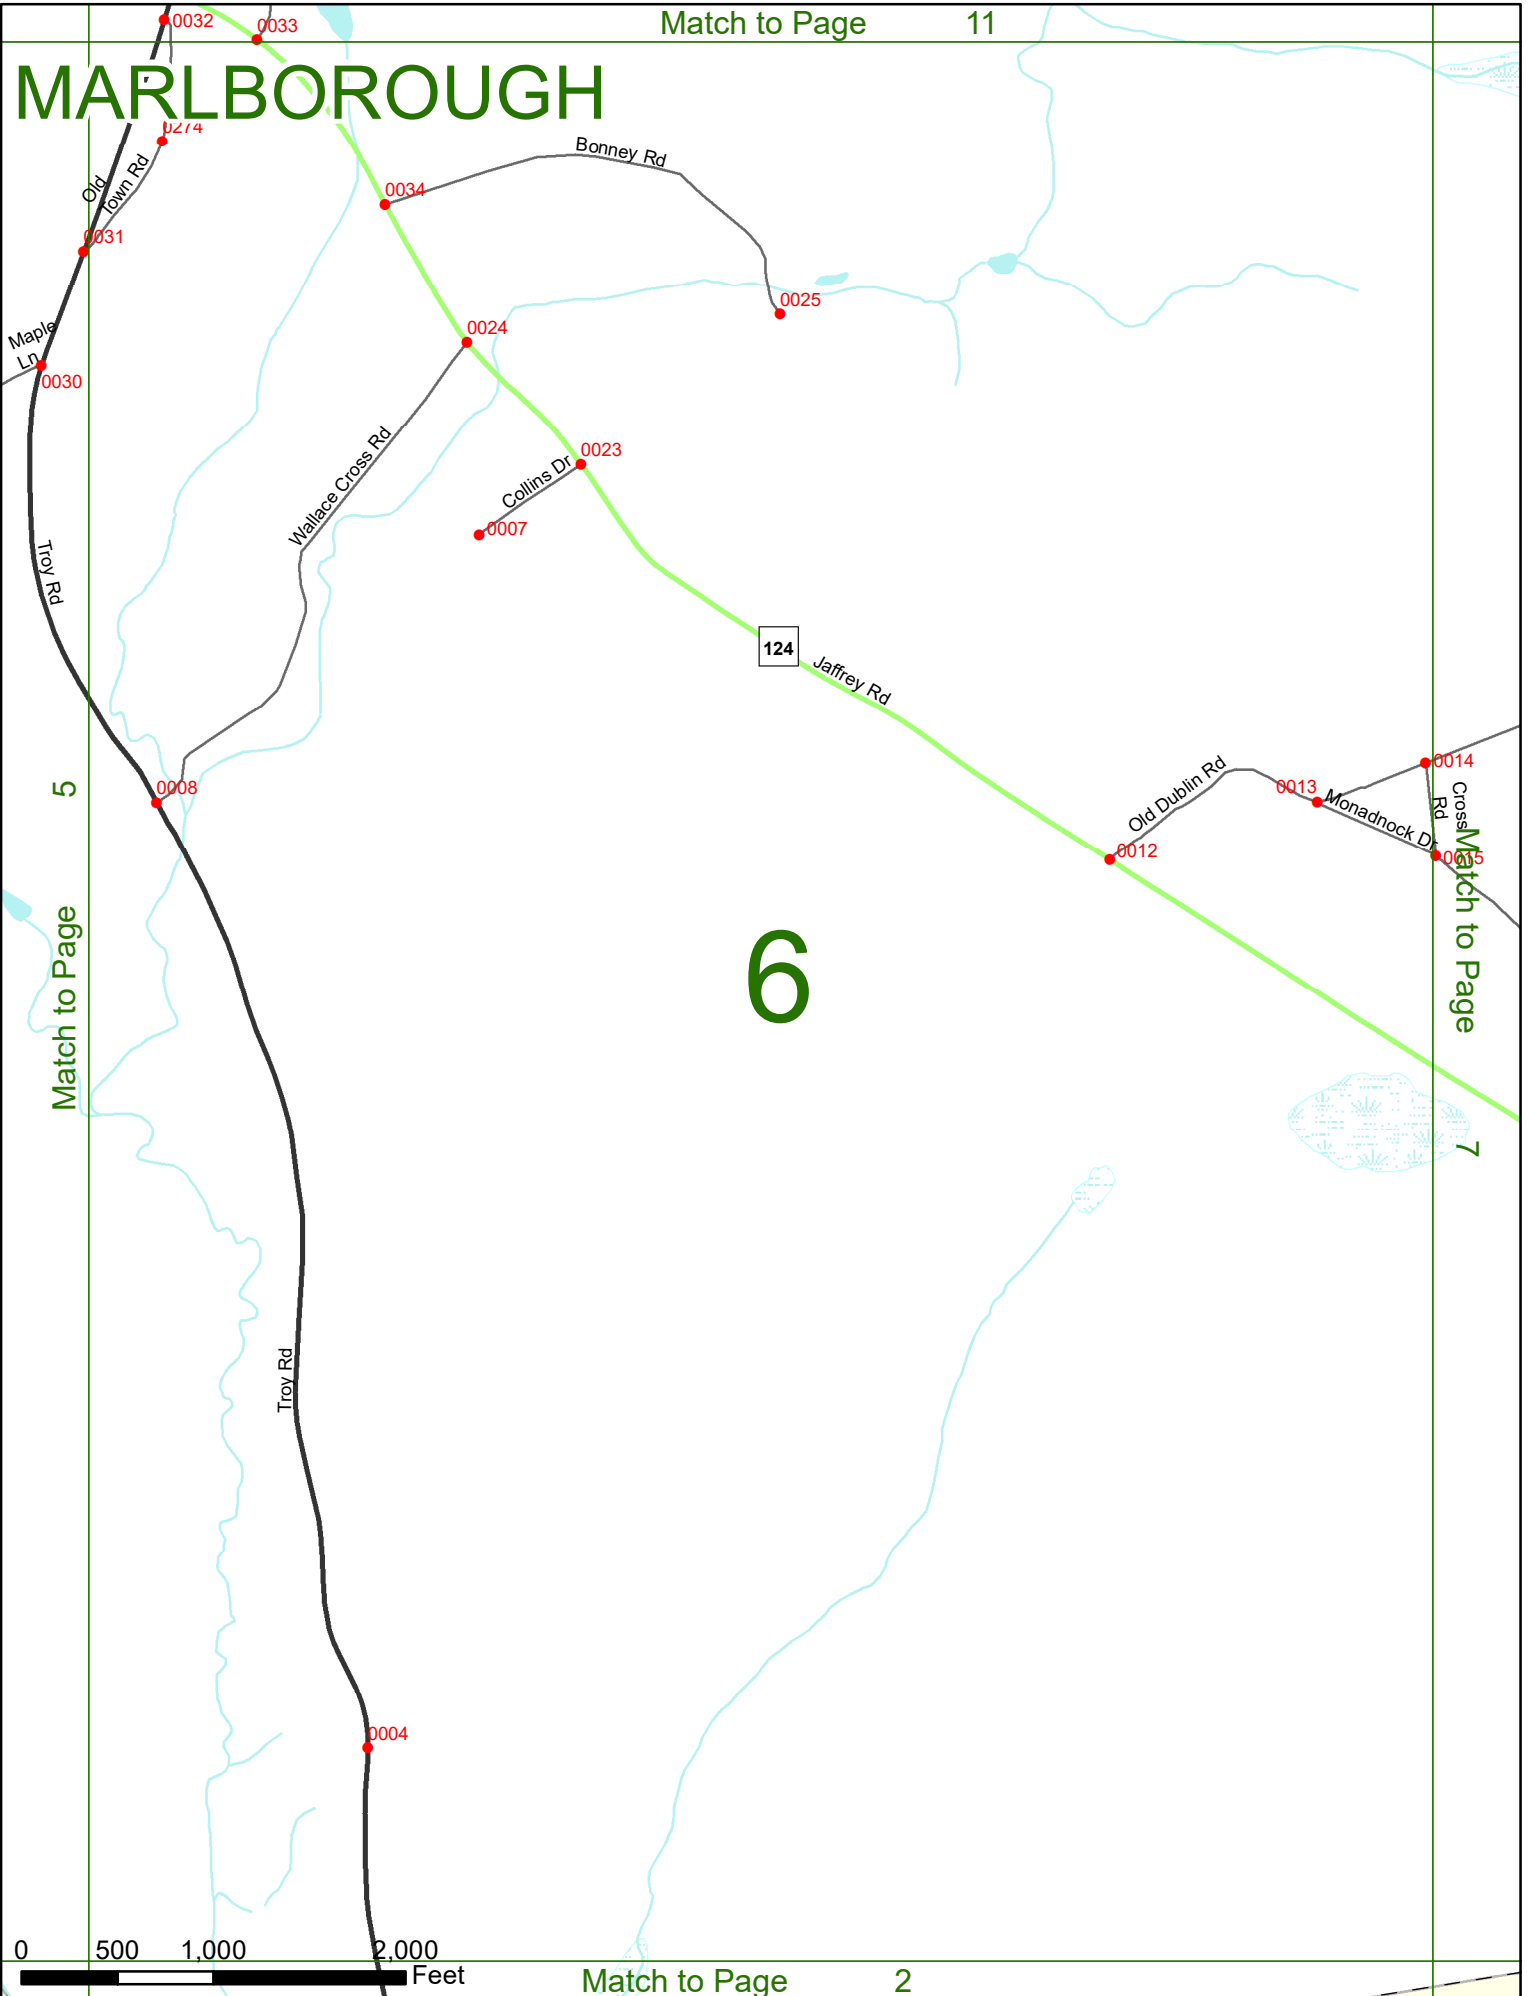

MARLBOROUGH

Match to Page 5

Match to Page 7

6