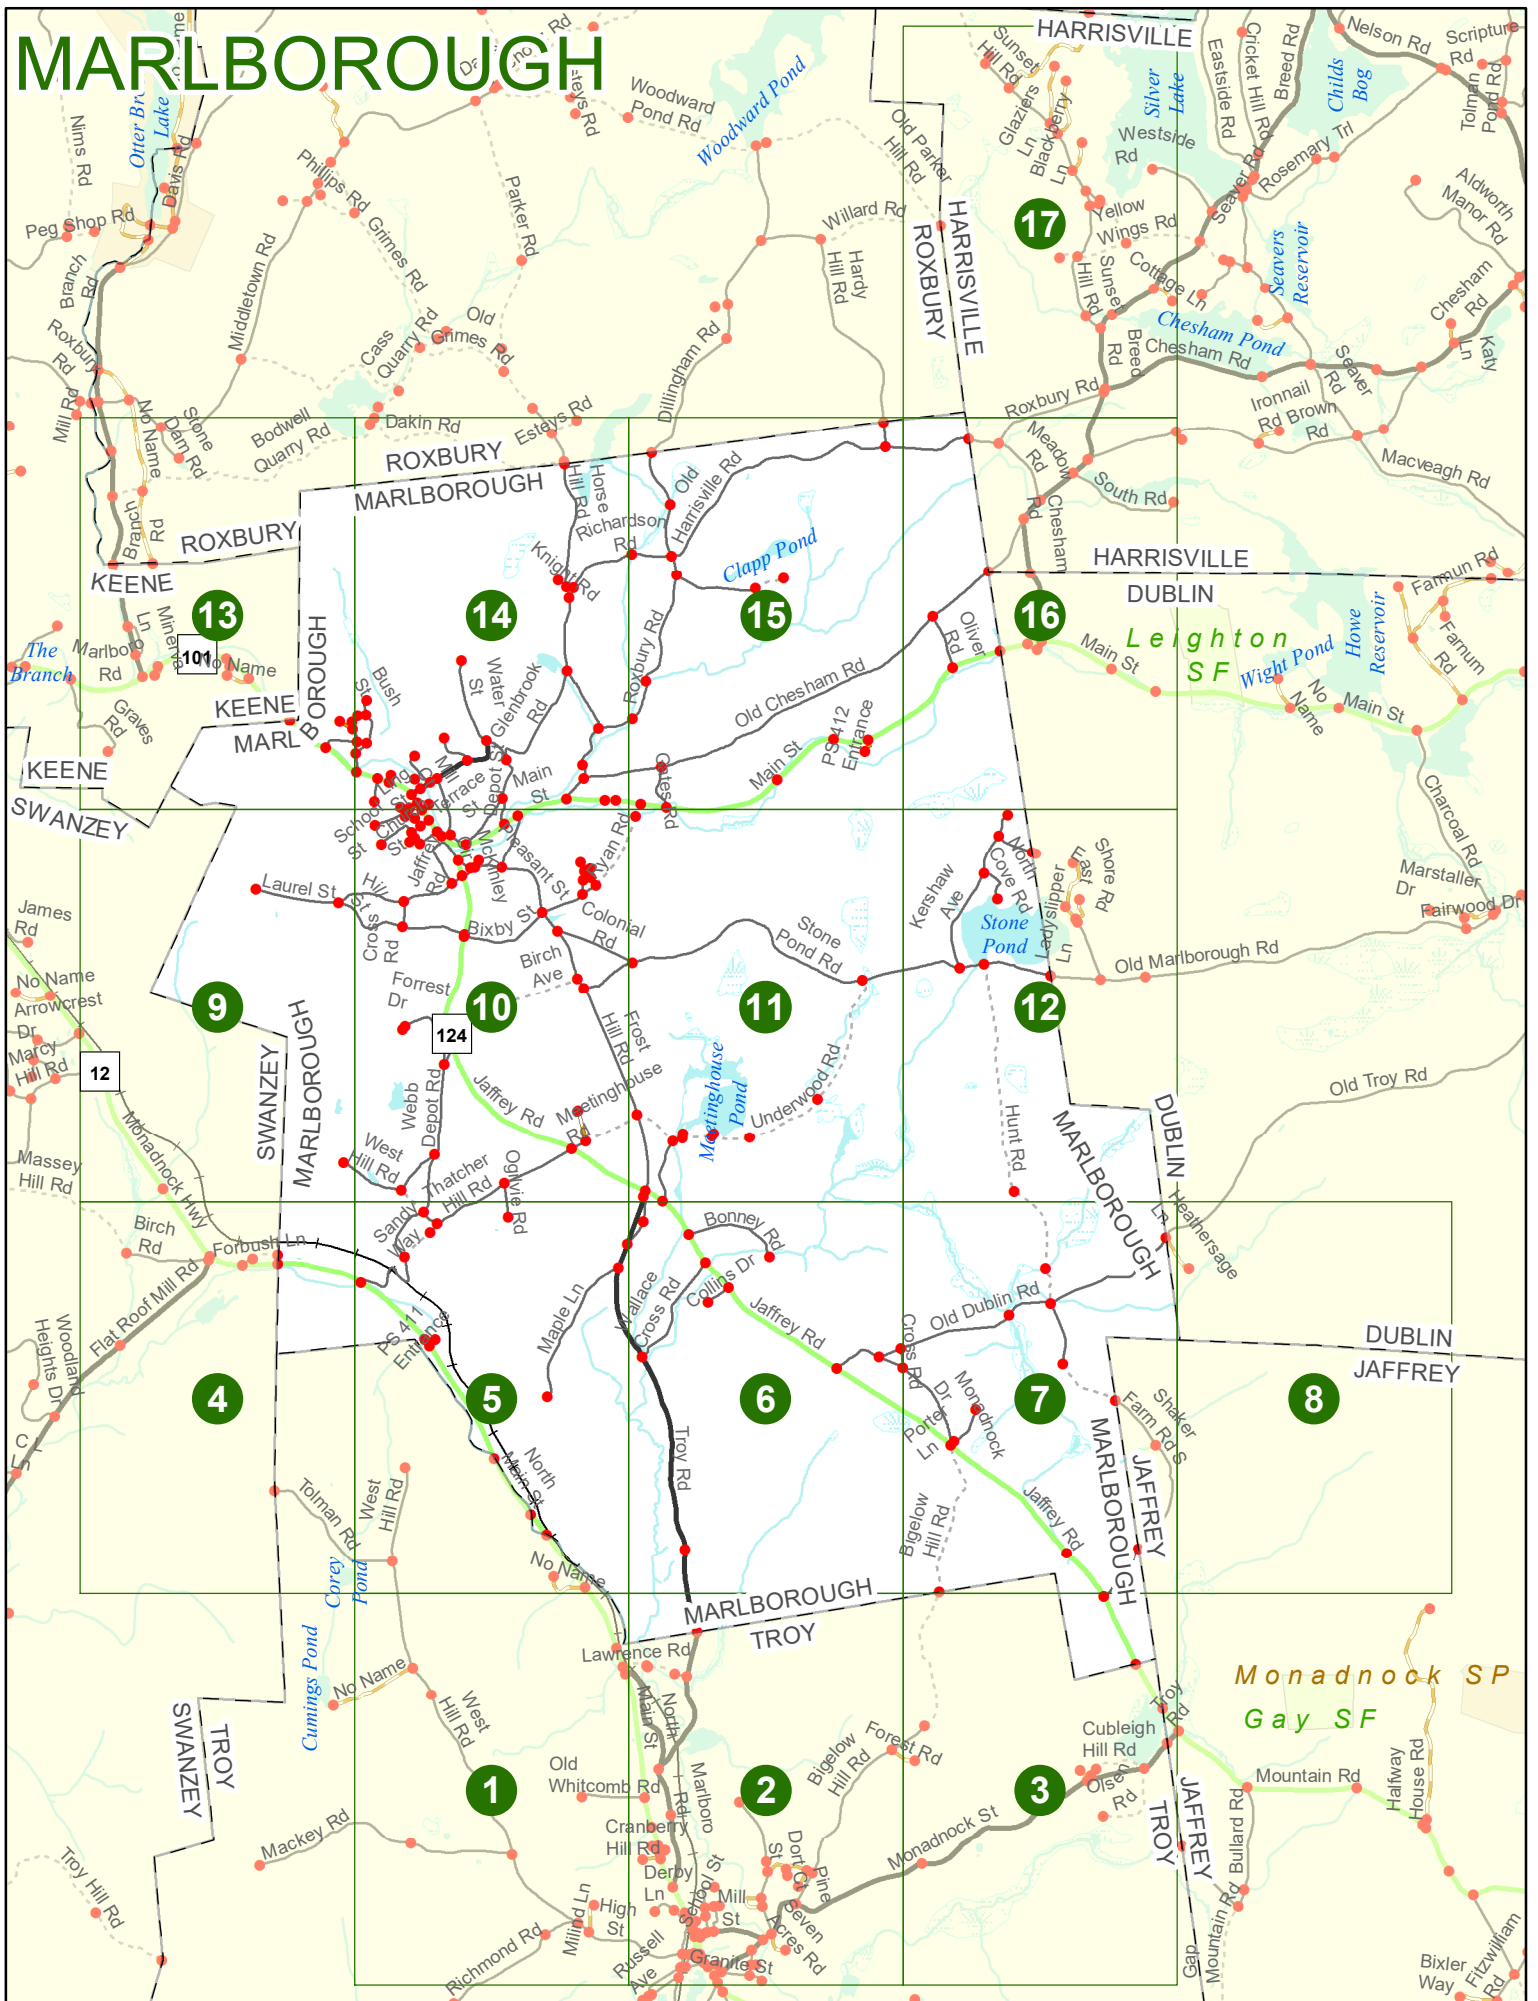

MARLBOROUGH