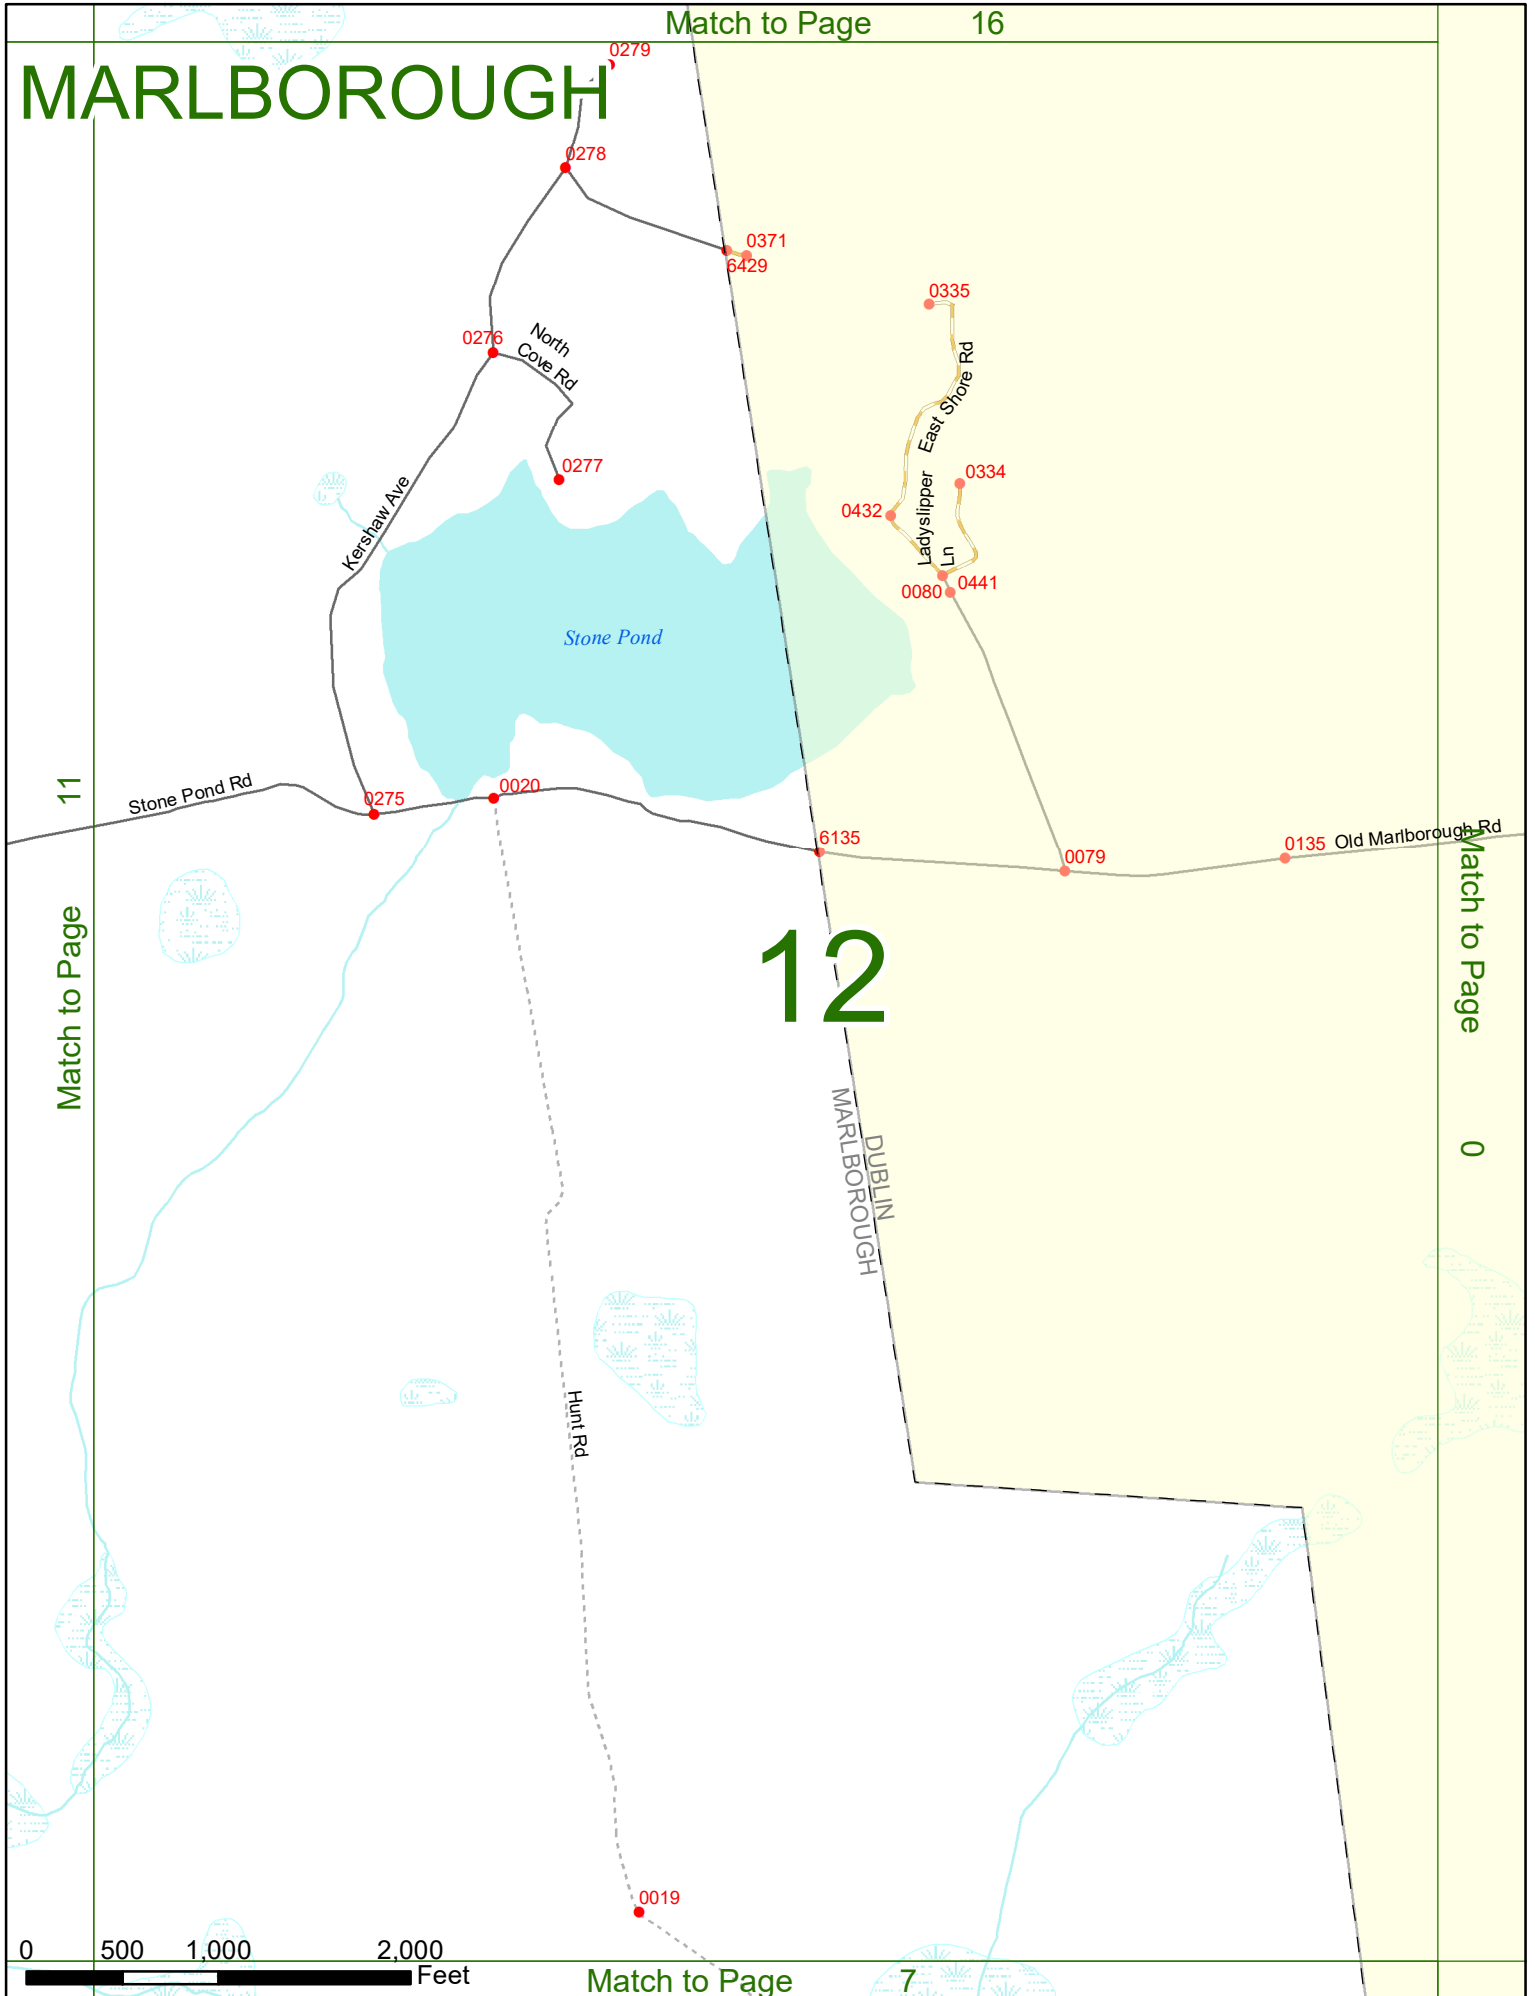

MARLBOROUGH

12