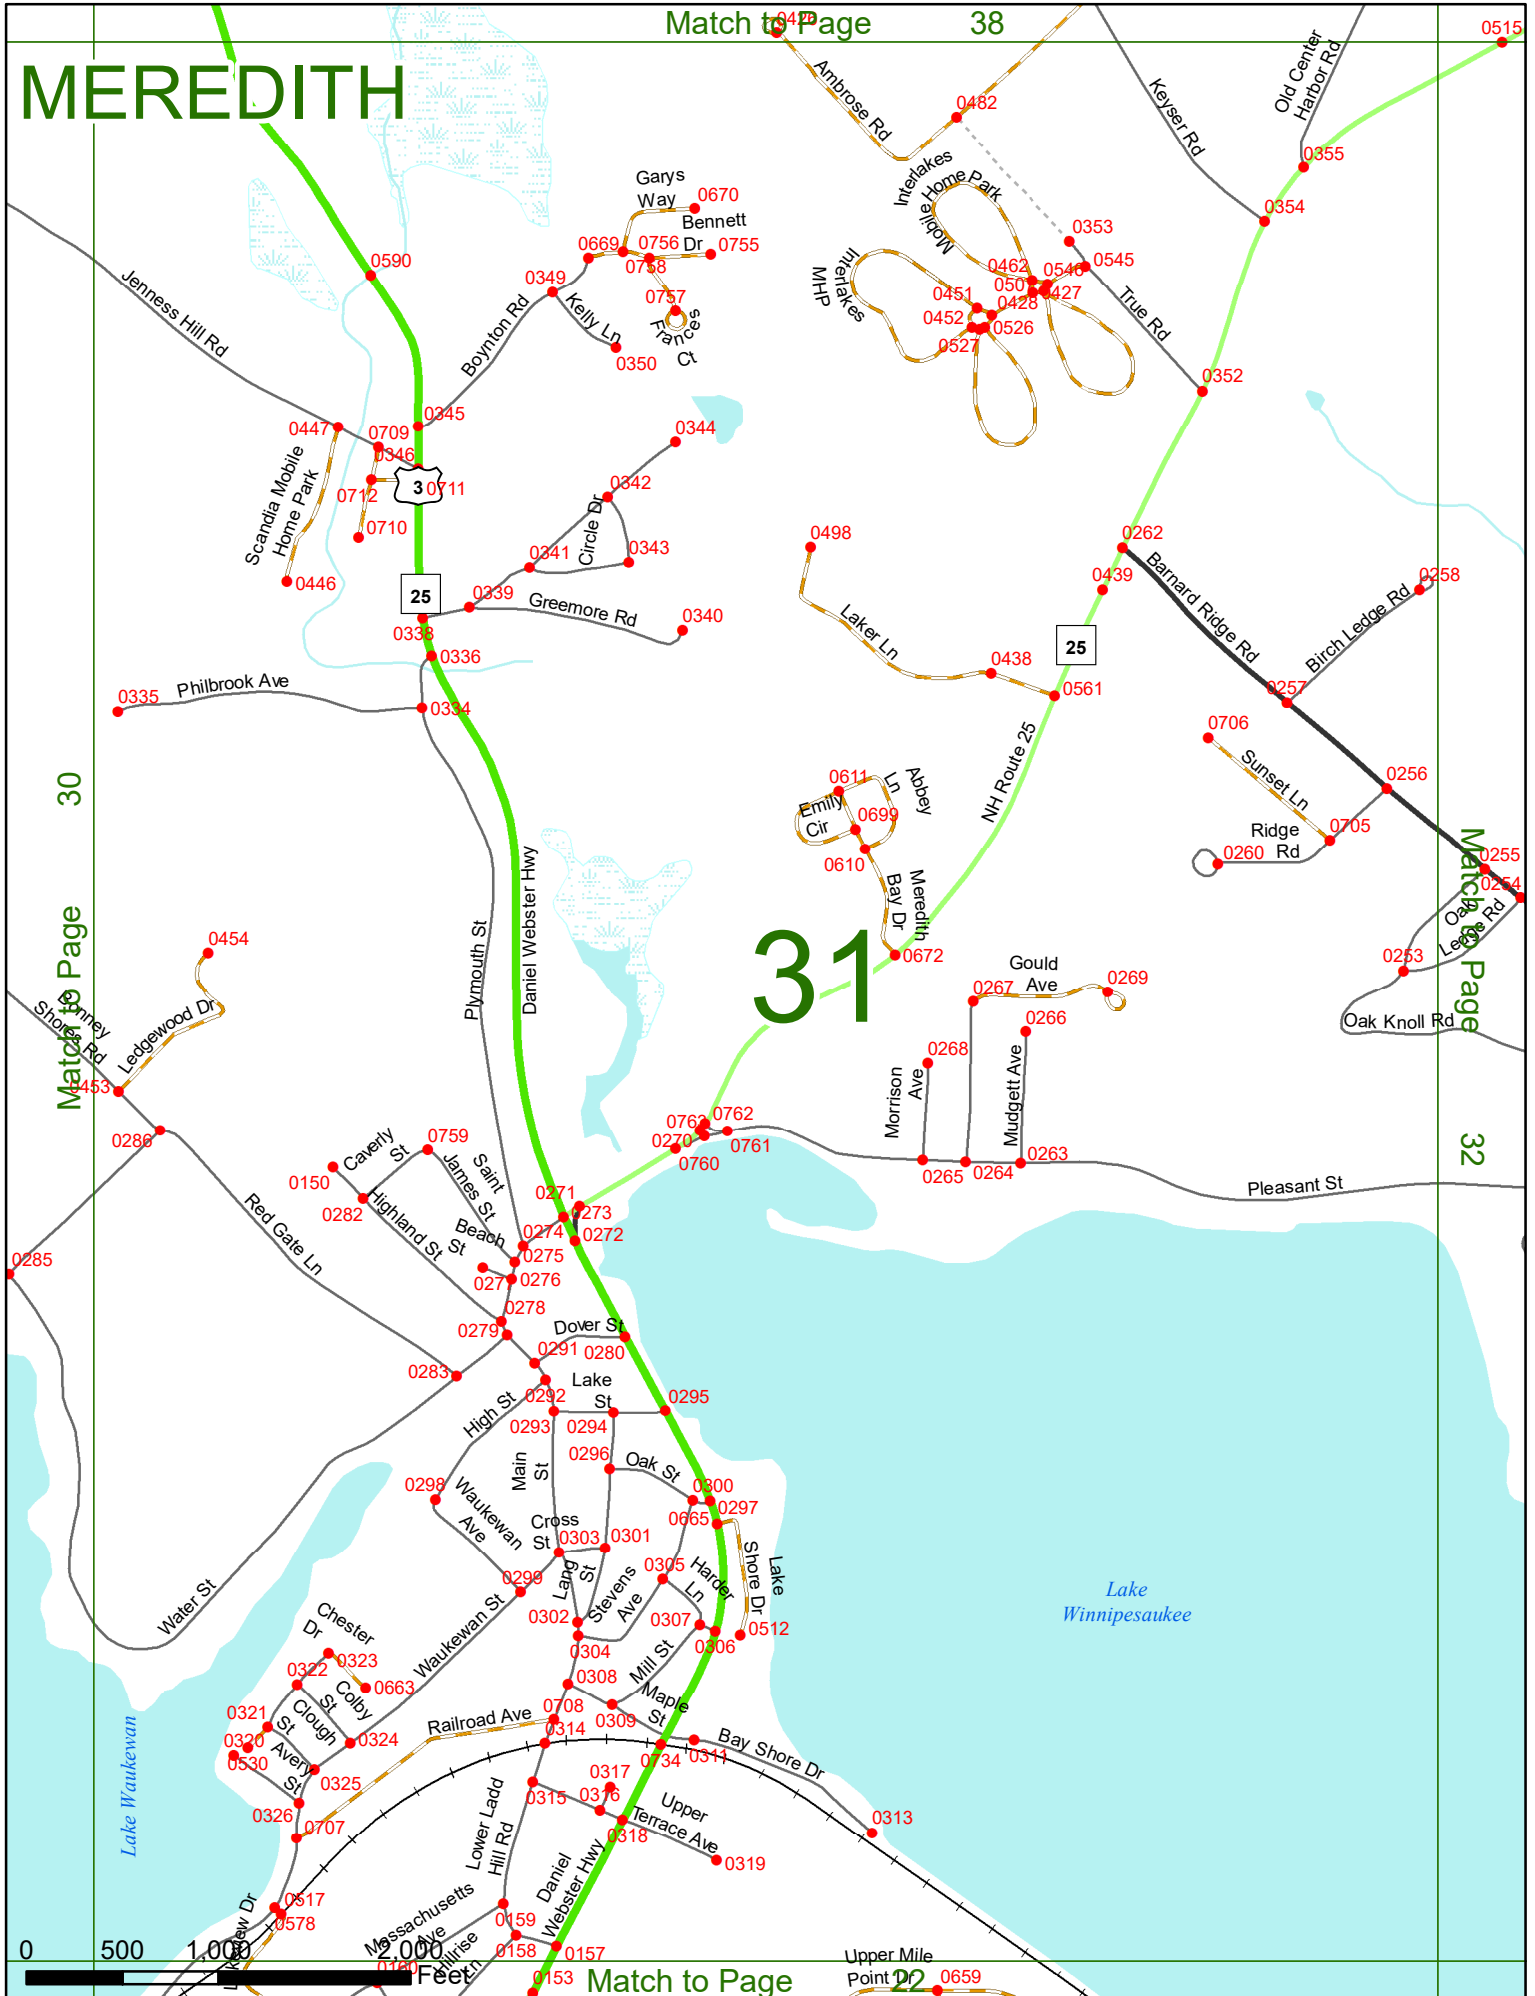

MEREDITH

Match to Page 38

30

Match to Page 30

31

Match to Page 32

32

0 500 1,000 Feet

Match to Page 22

Upper Mile Point 22