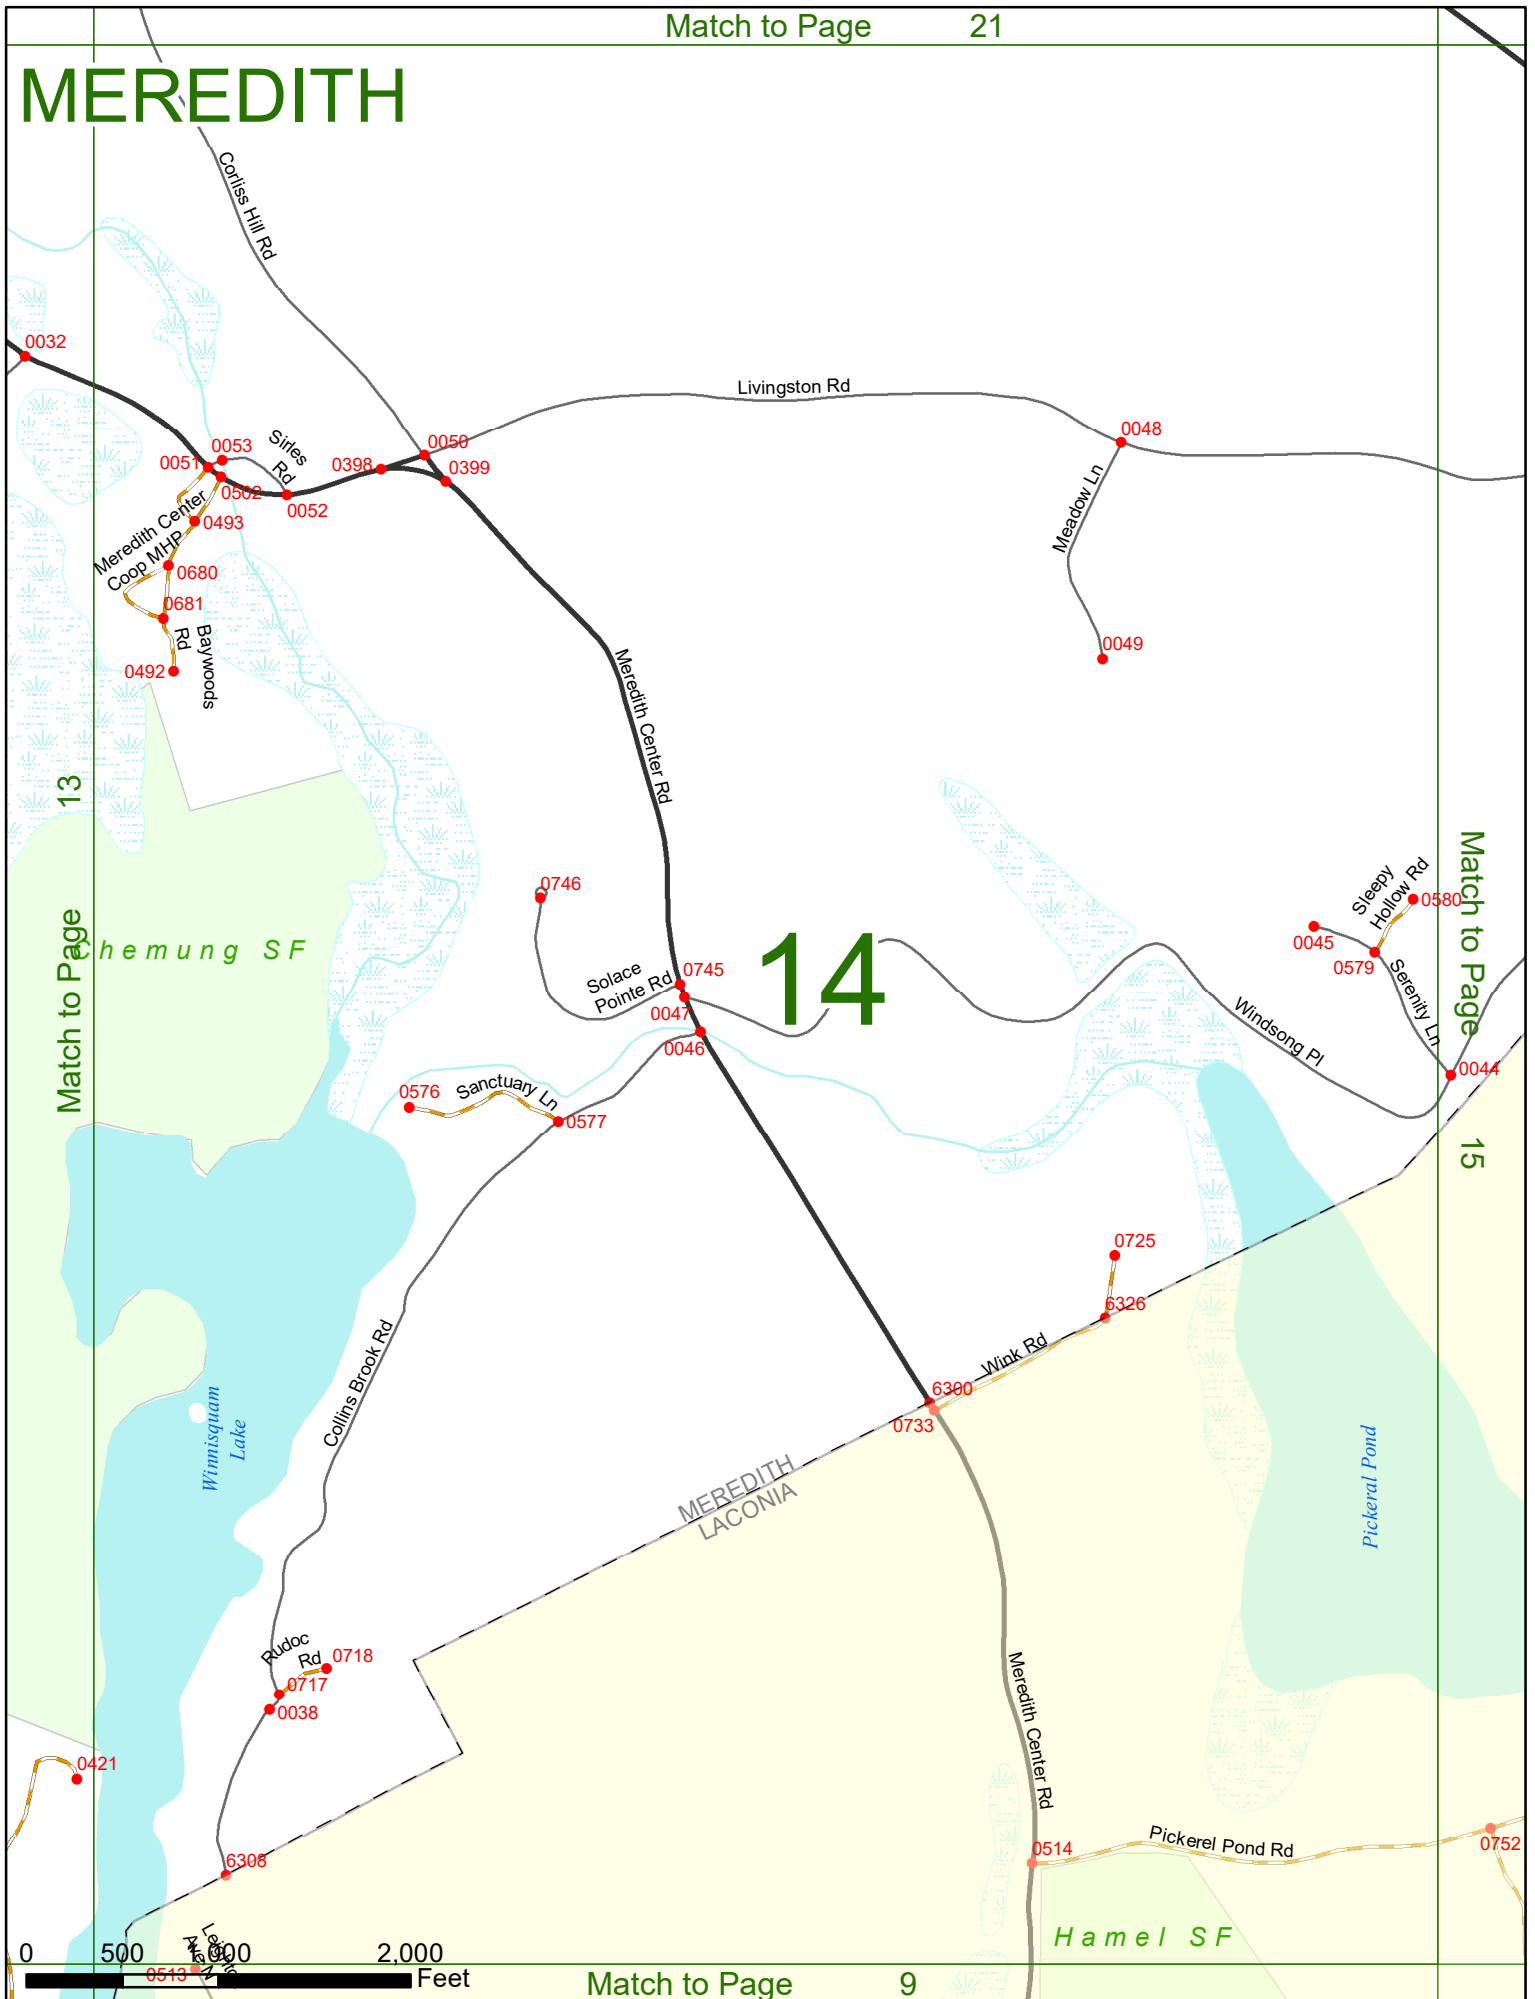

MEREDITH

Match to Page 13

Match to Page 15

14