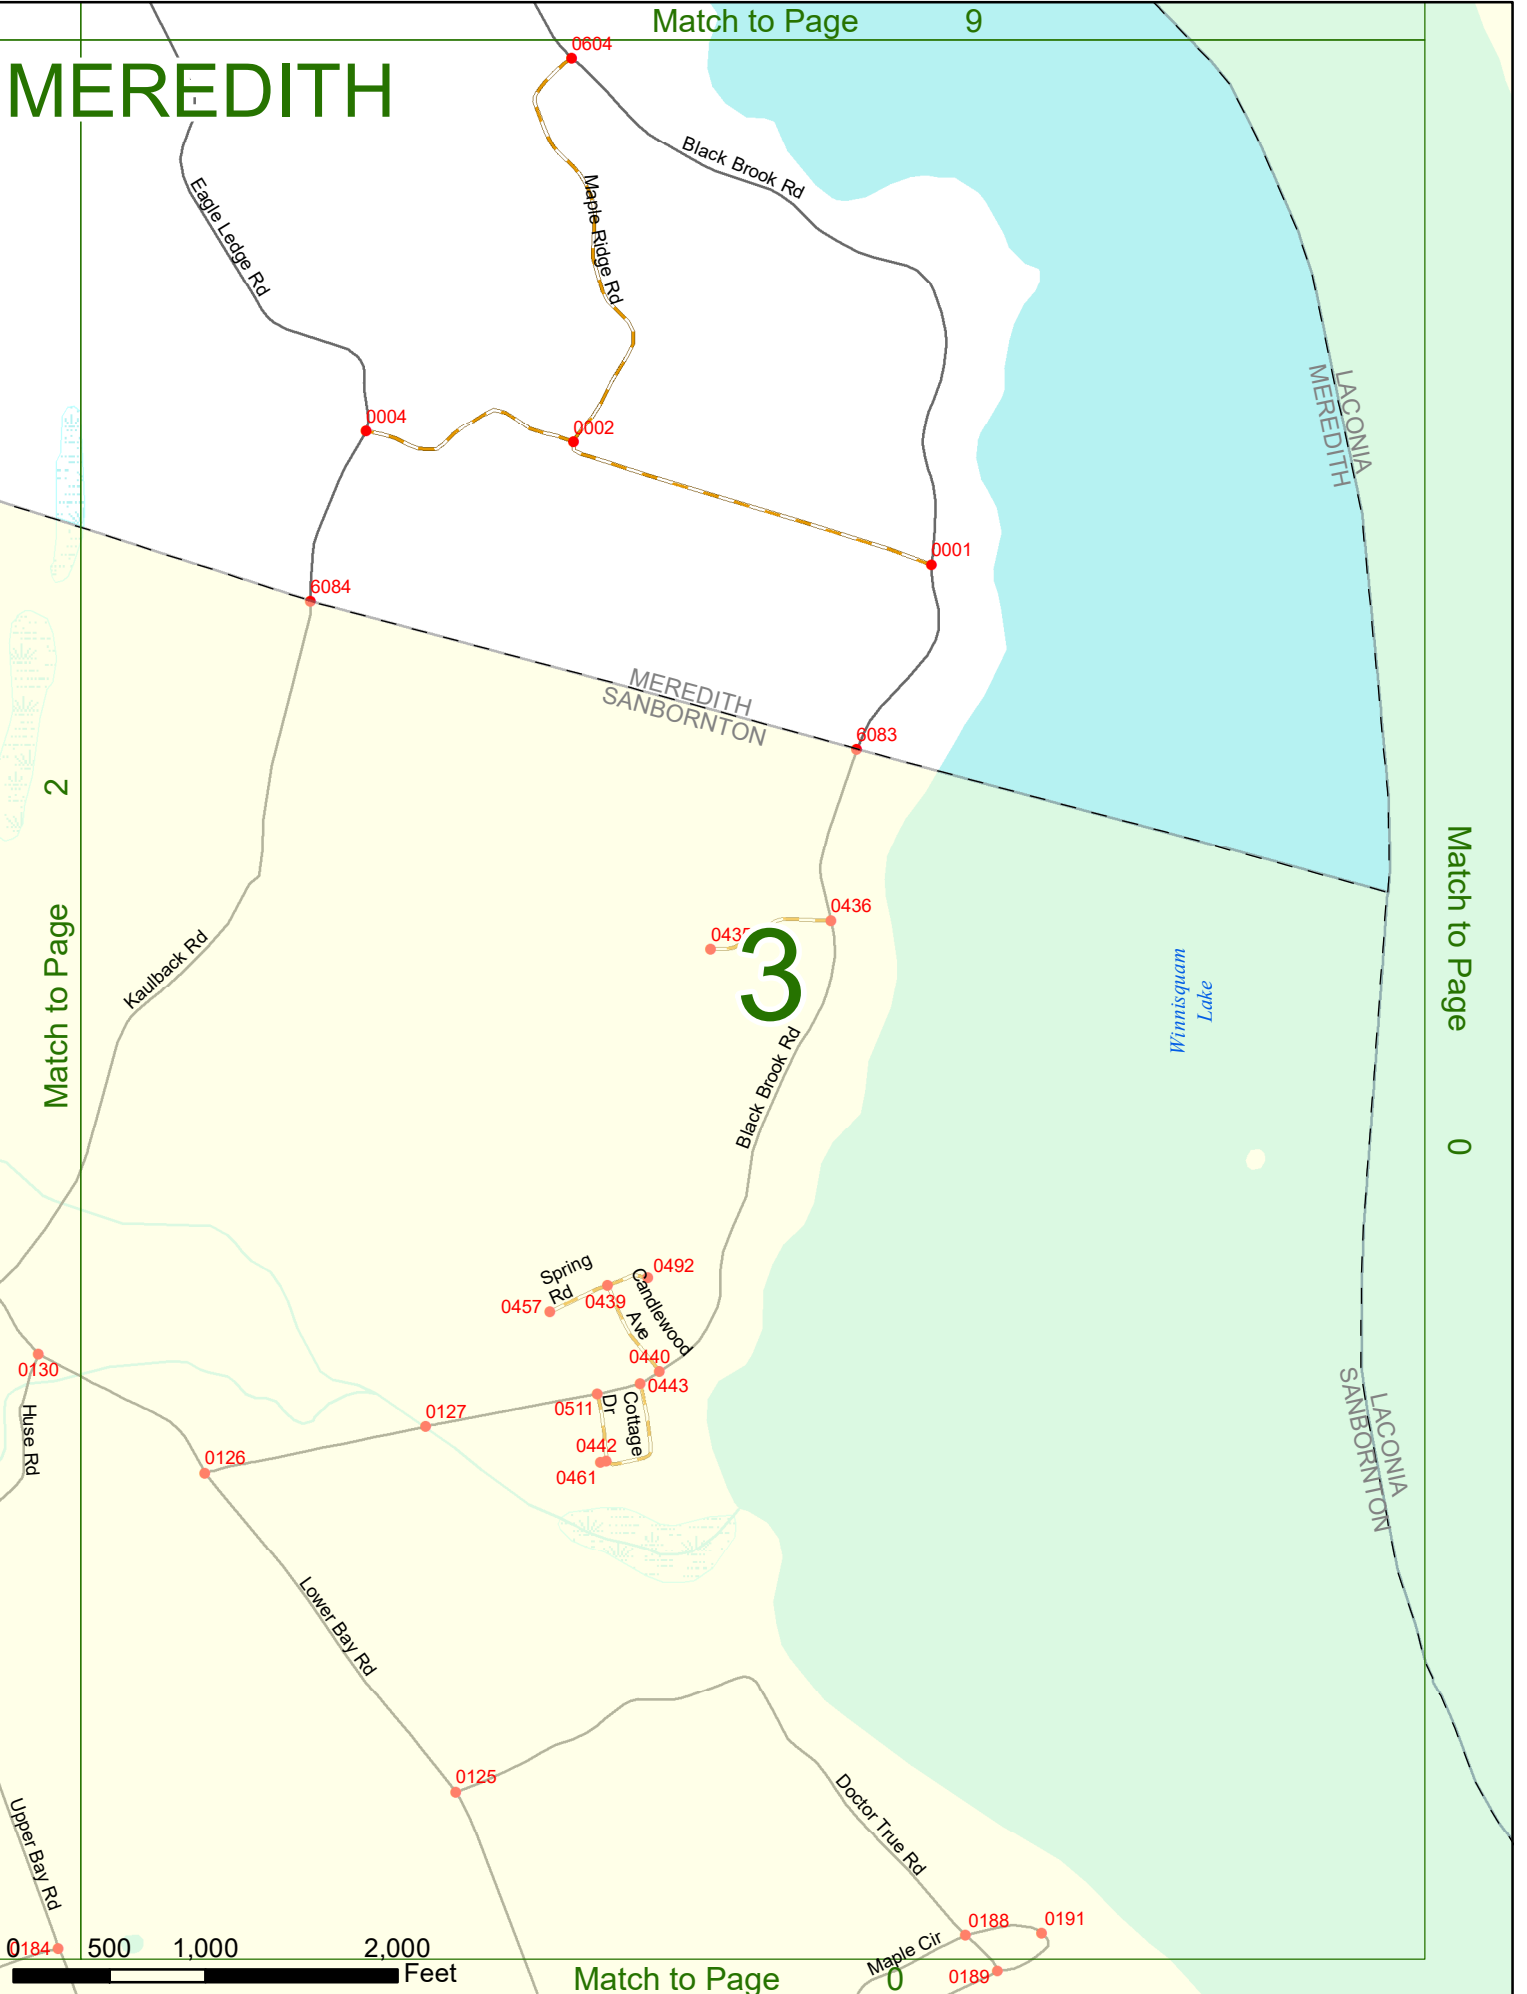

MEREDITH

Match to Page 9

Match to Page 2

Match to Page 0

Match to Page

0