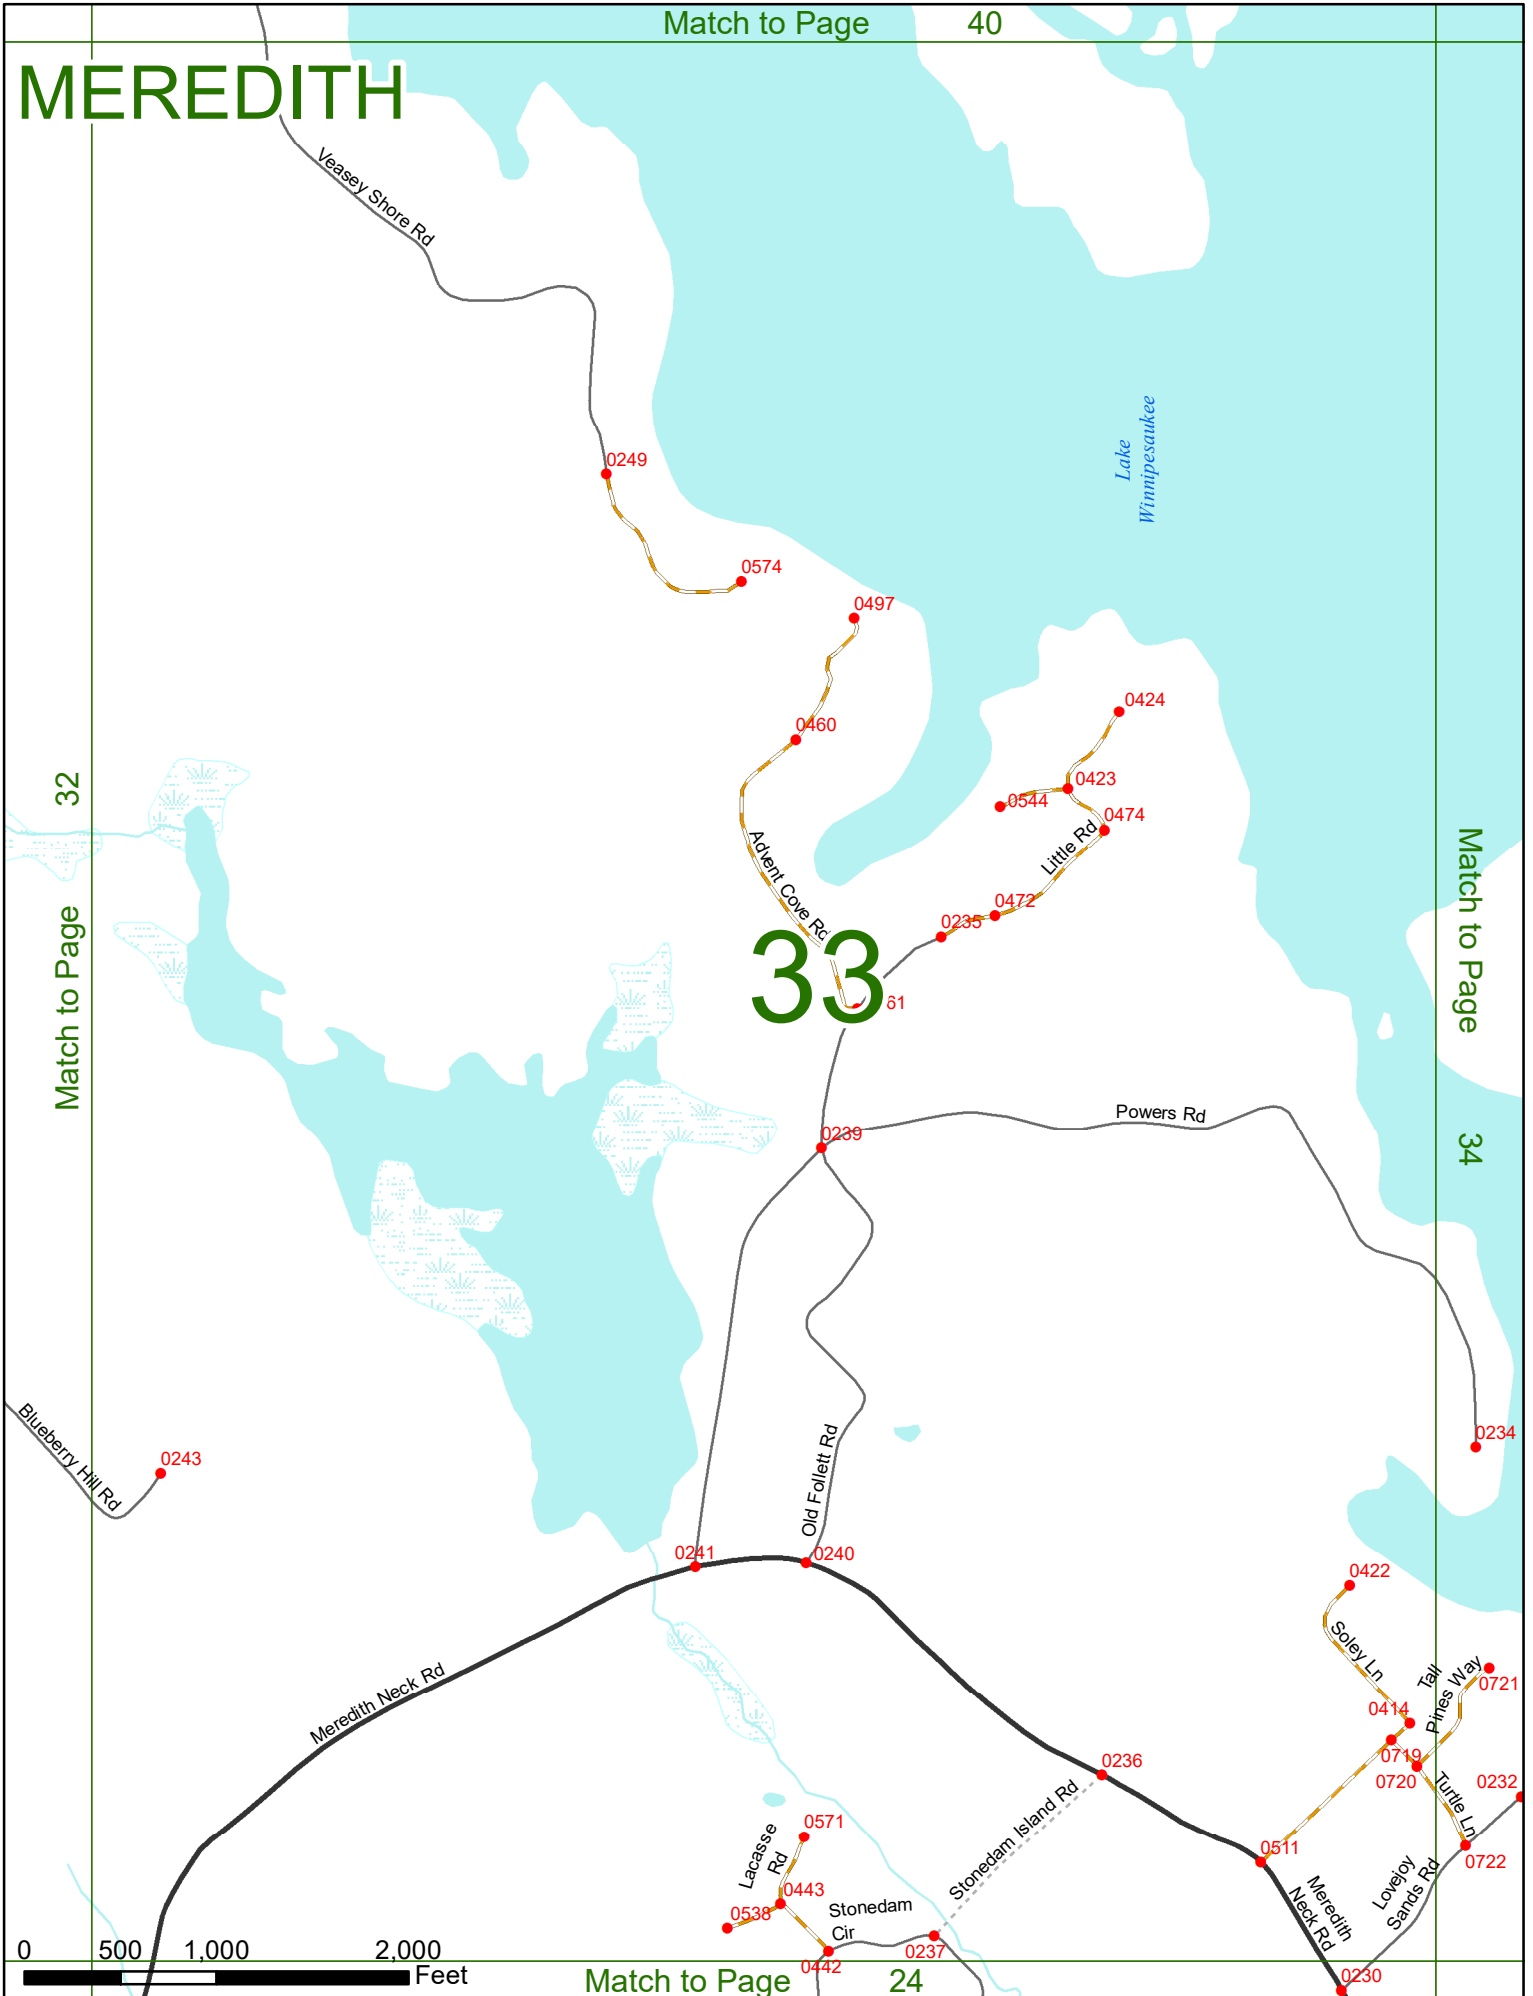

MEREDITH

Match to Page 32

Match to Page 34

33

Match to Page 24

0 500 1,000 2,000 Feet