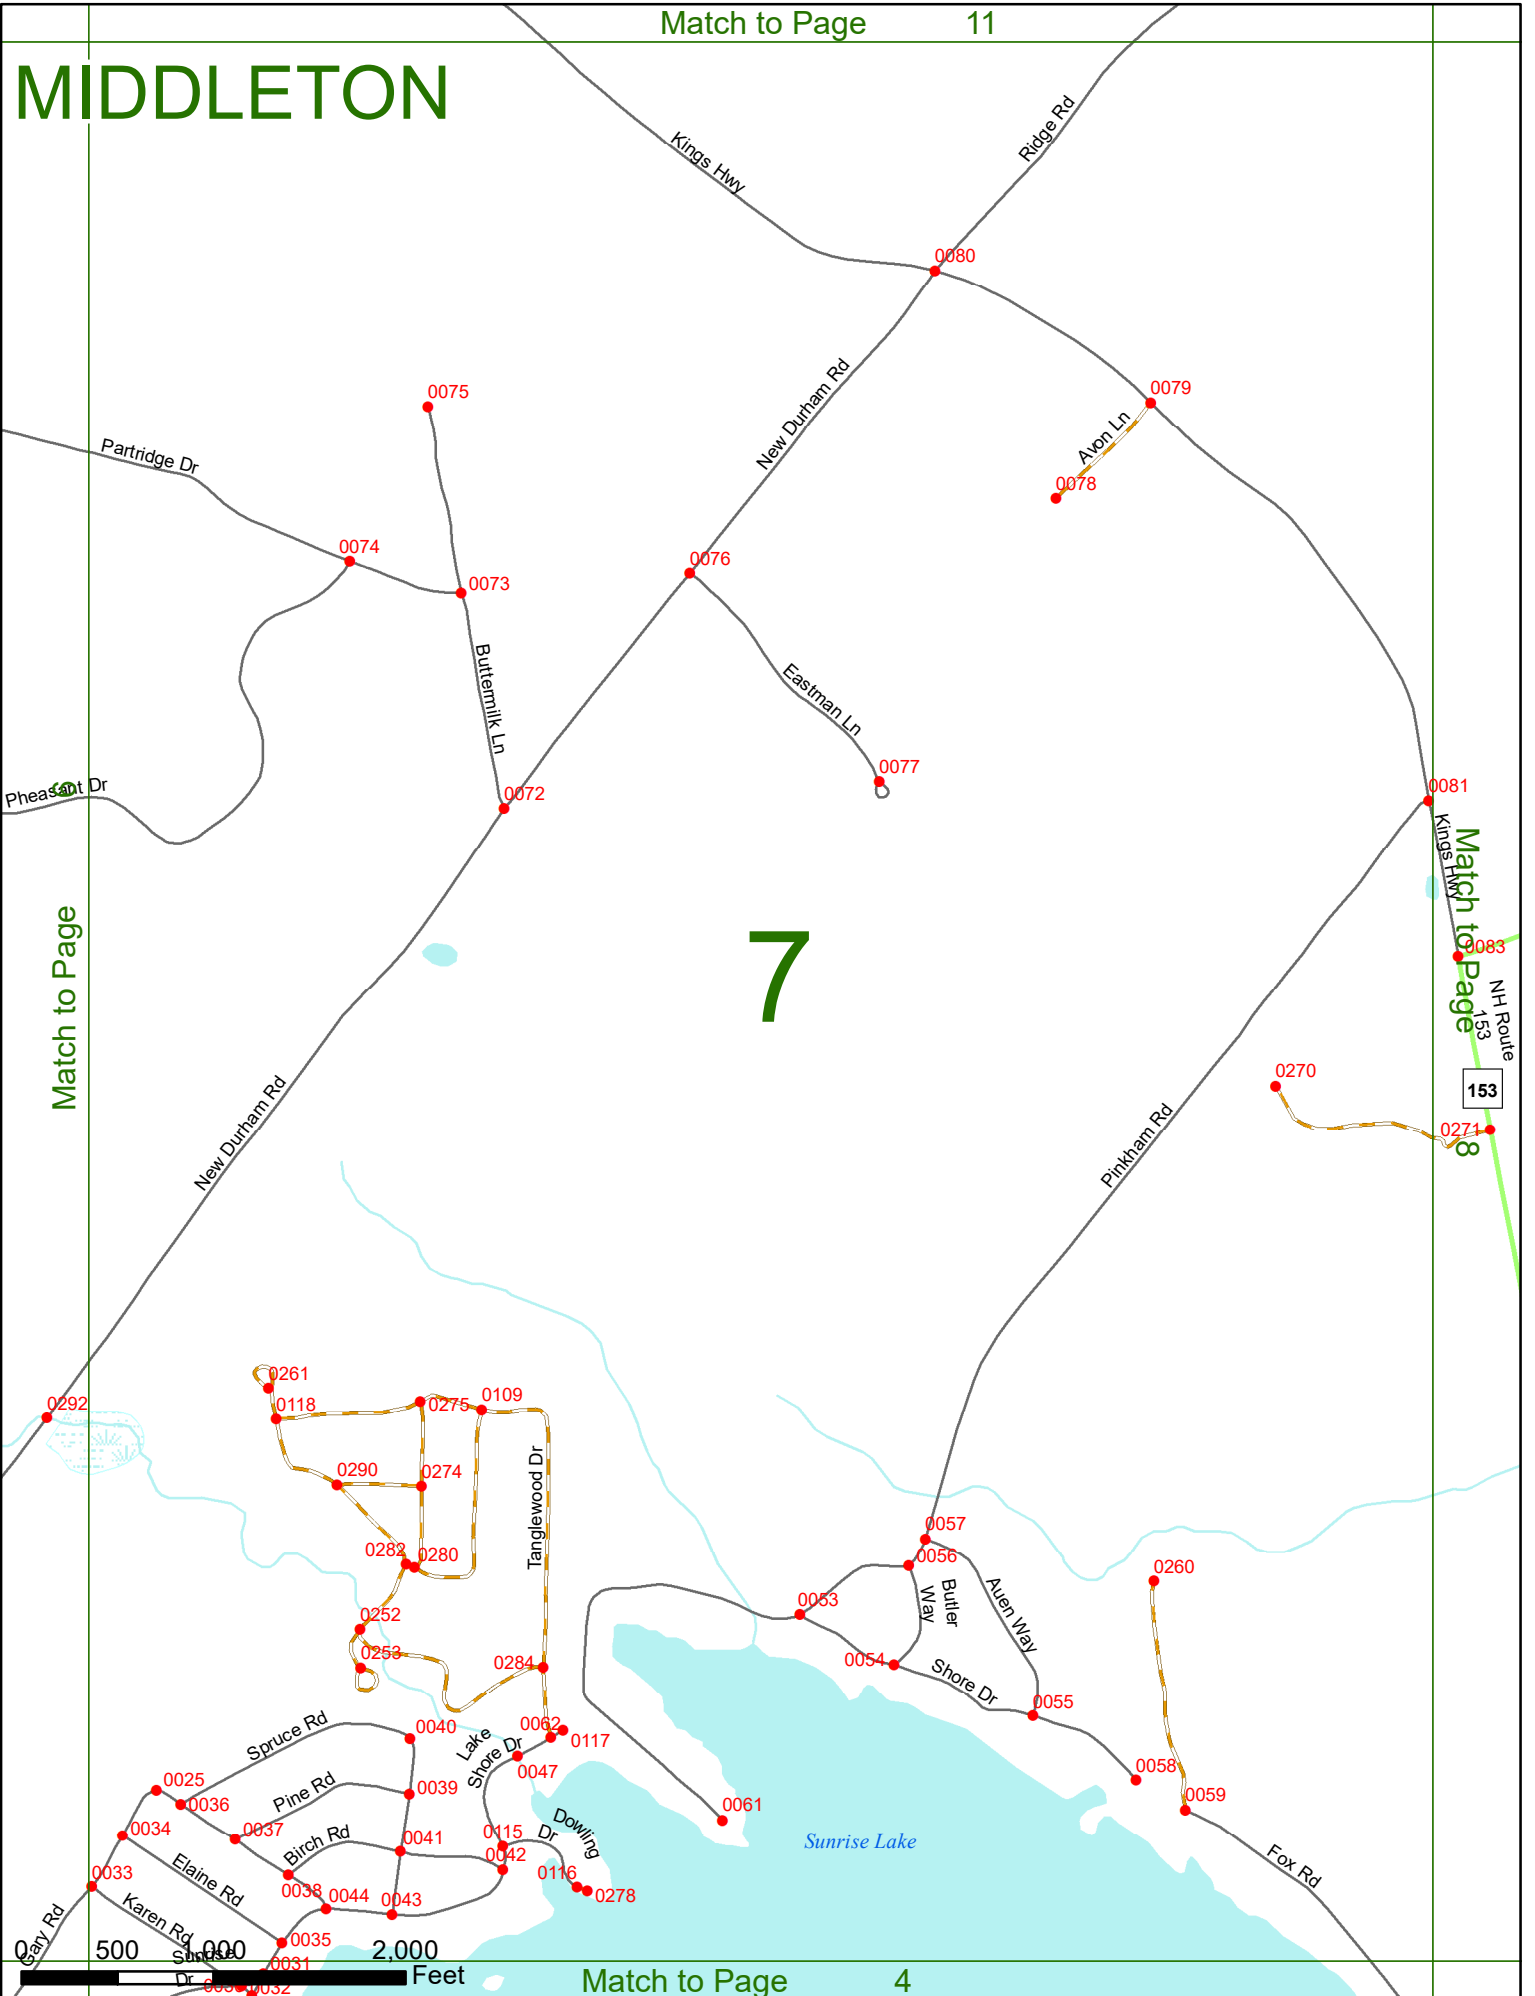

MIDDLETON

7

Match to Page

Match to Page

NH Route 153

153

8