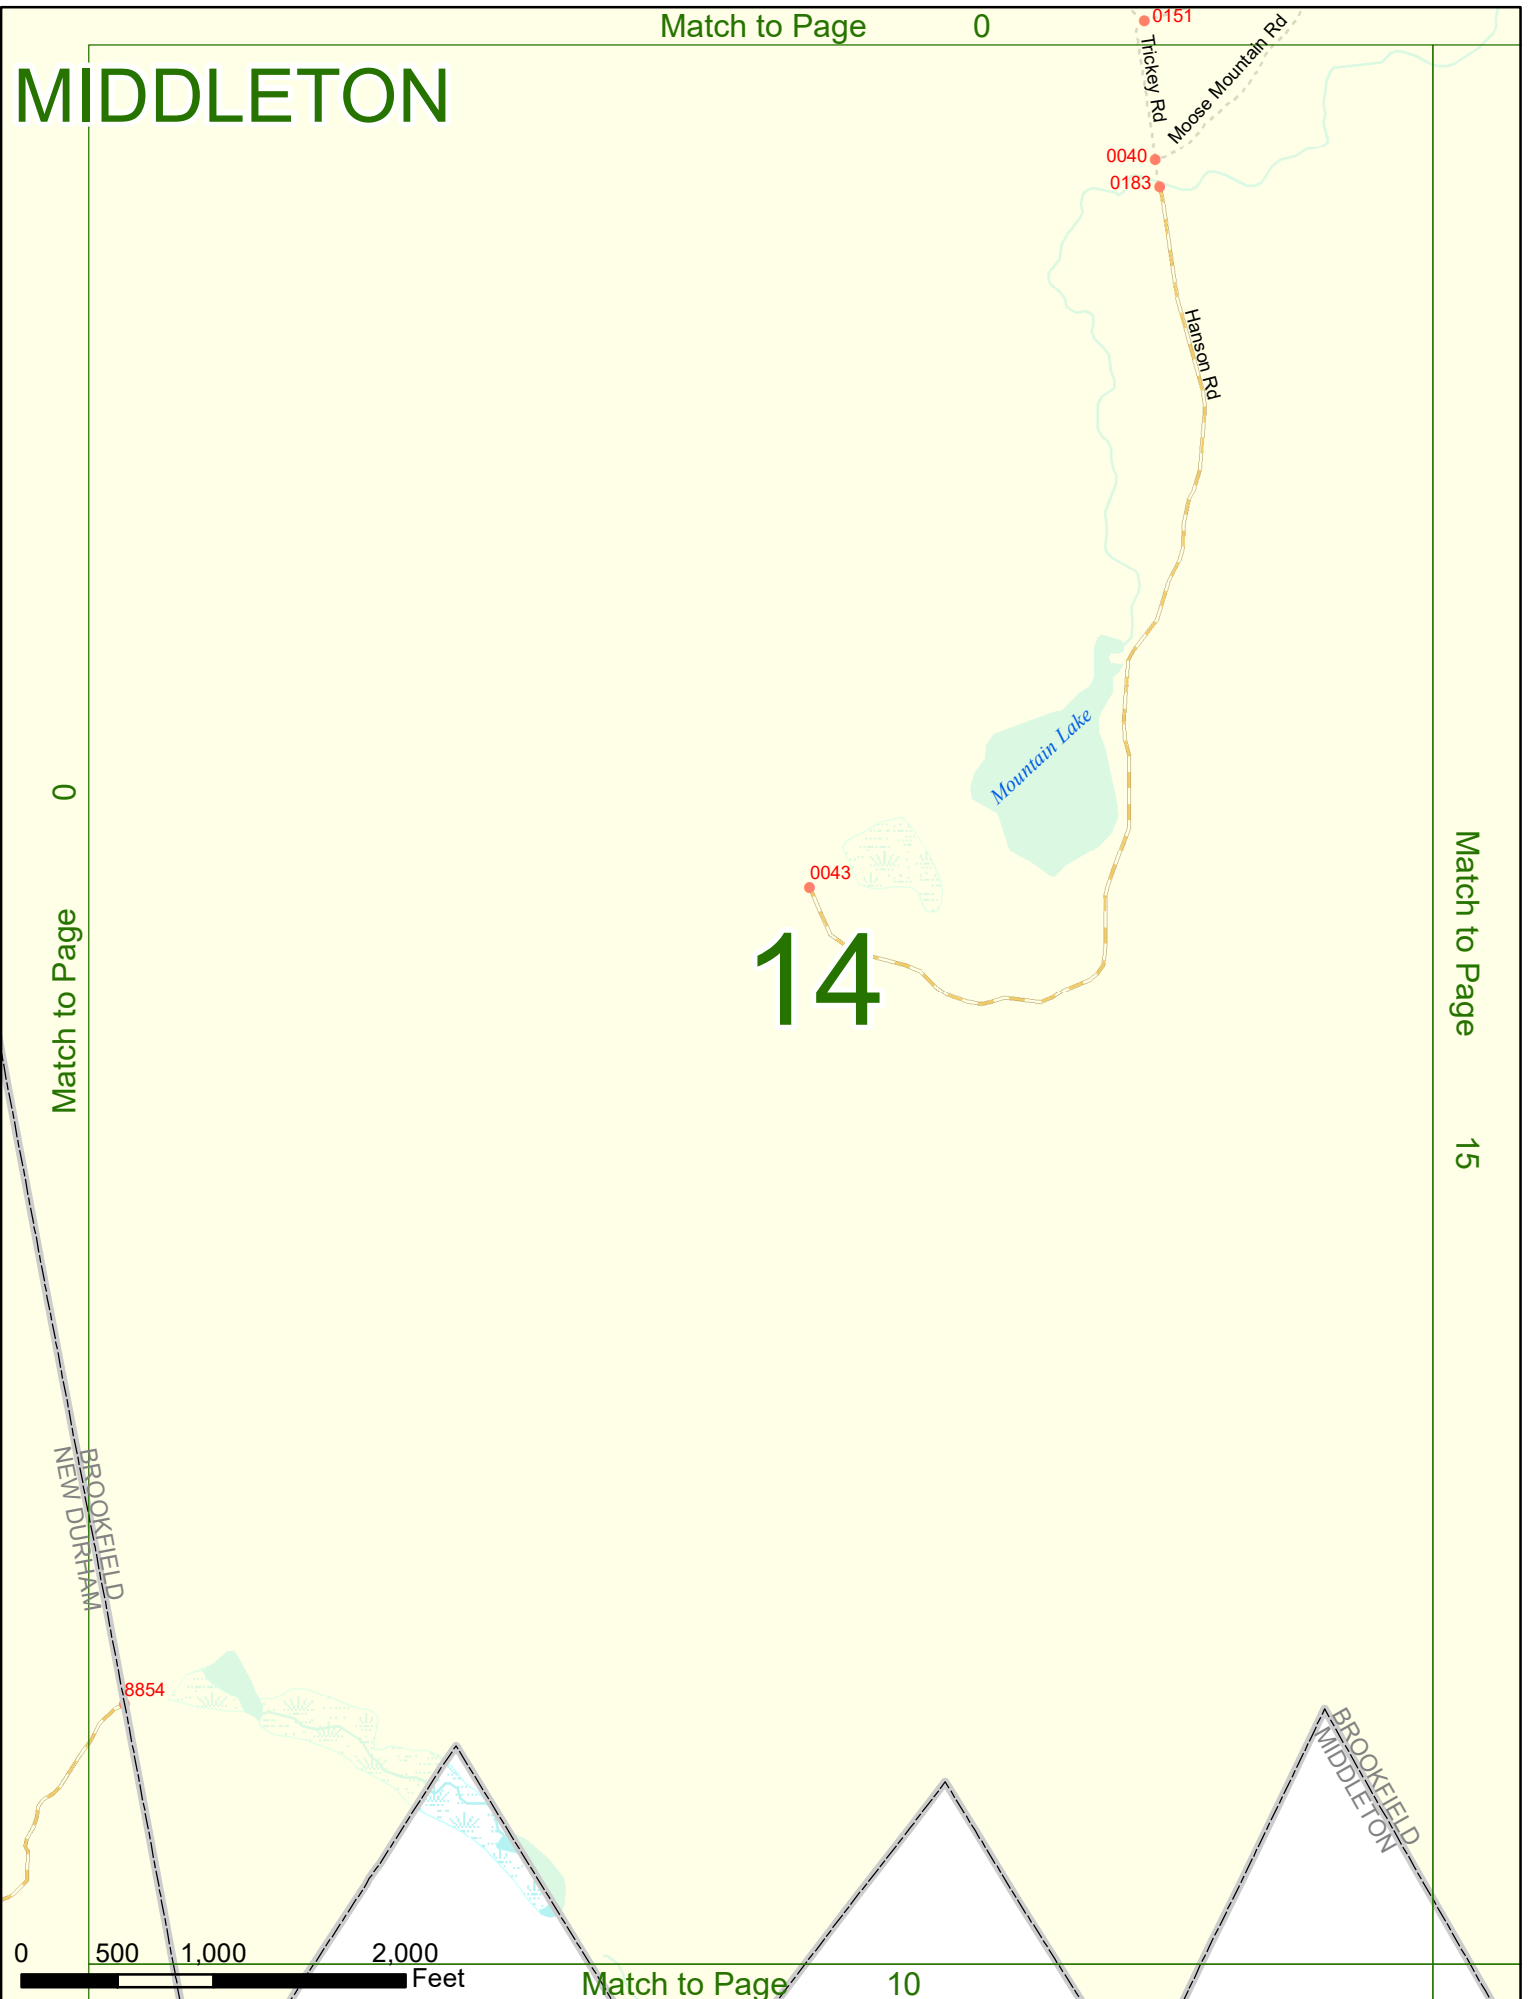

MIDDLETON

Match to Page 0

Match to Page 15

14

0 500 1,000 2,000 Feet