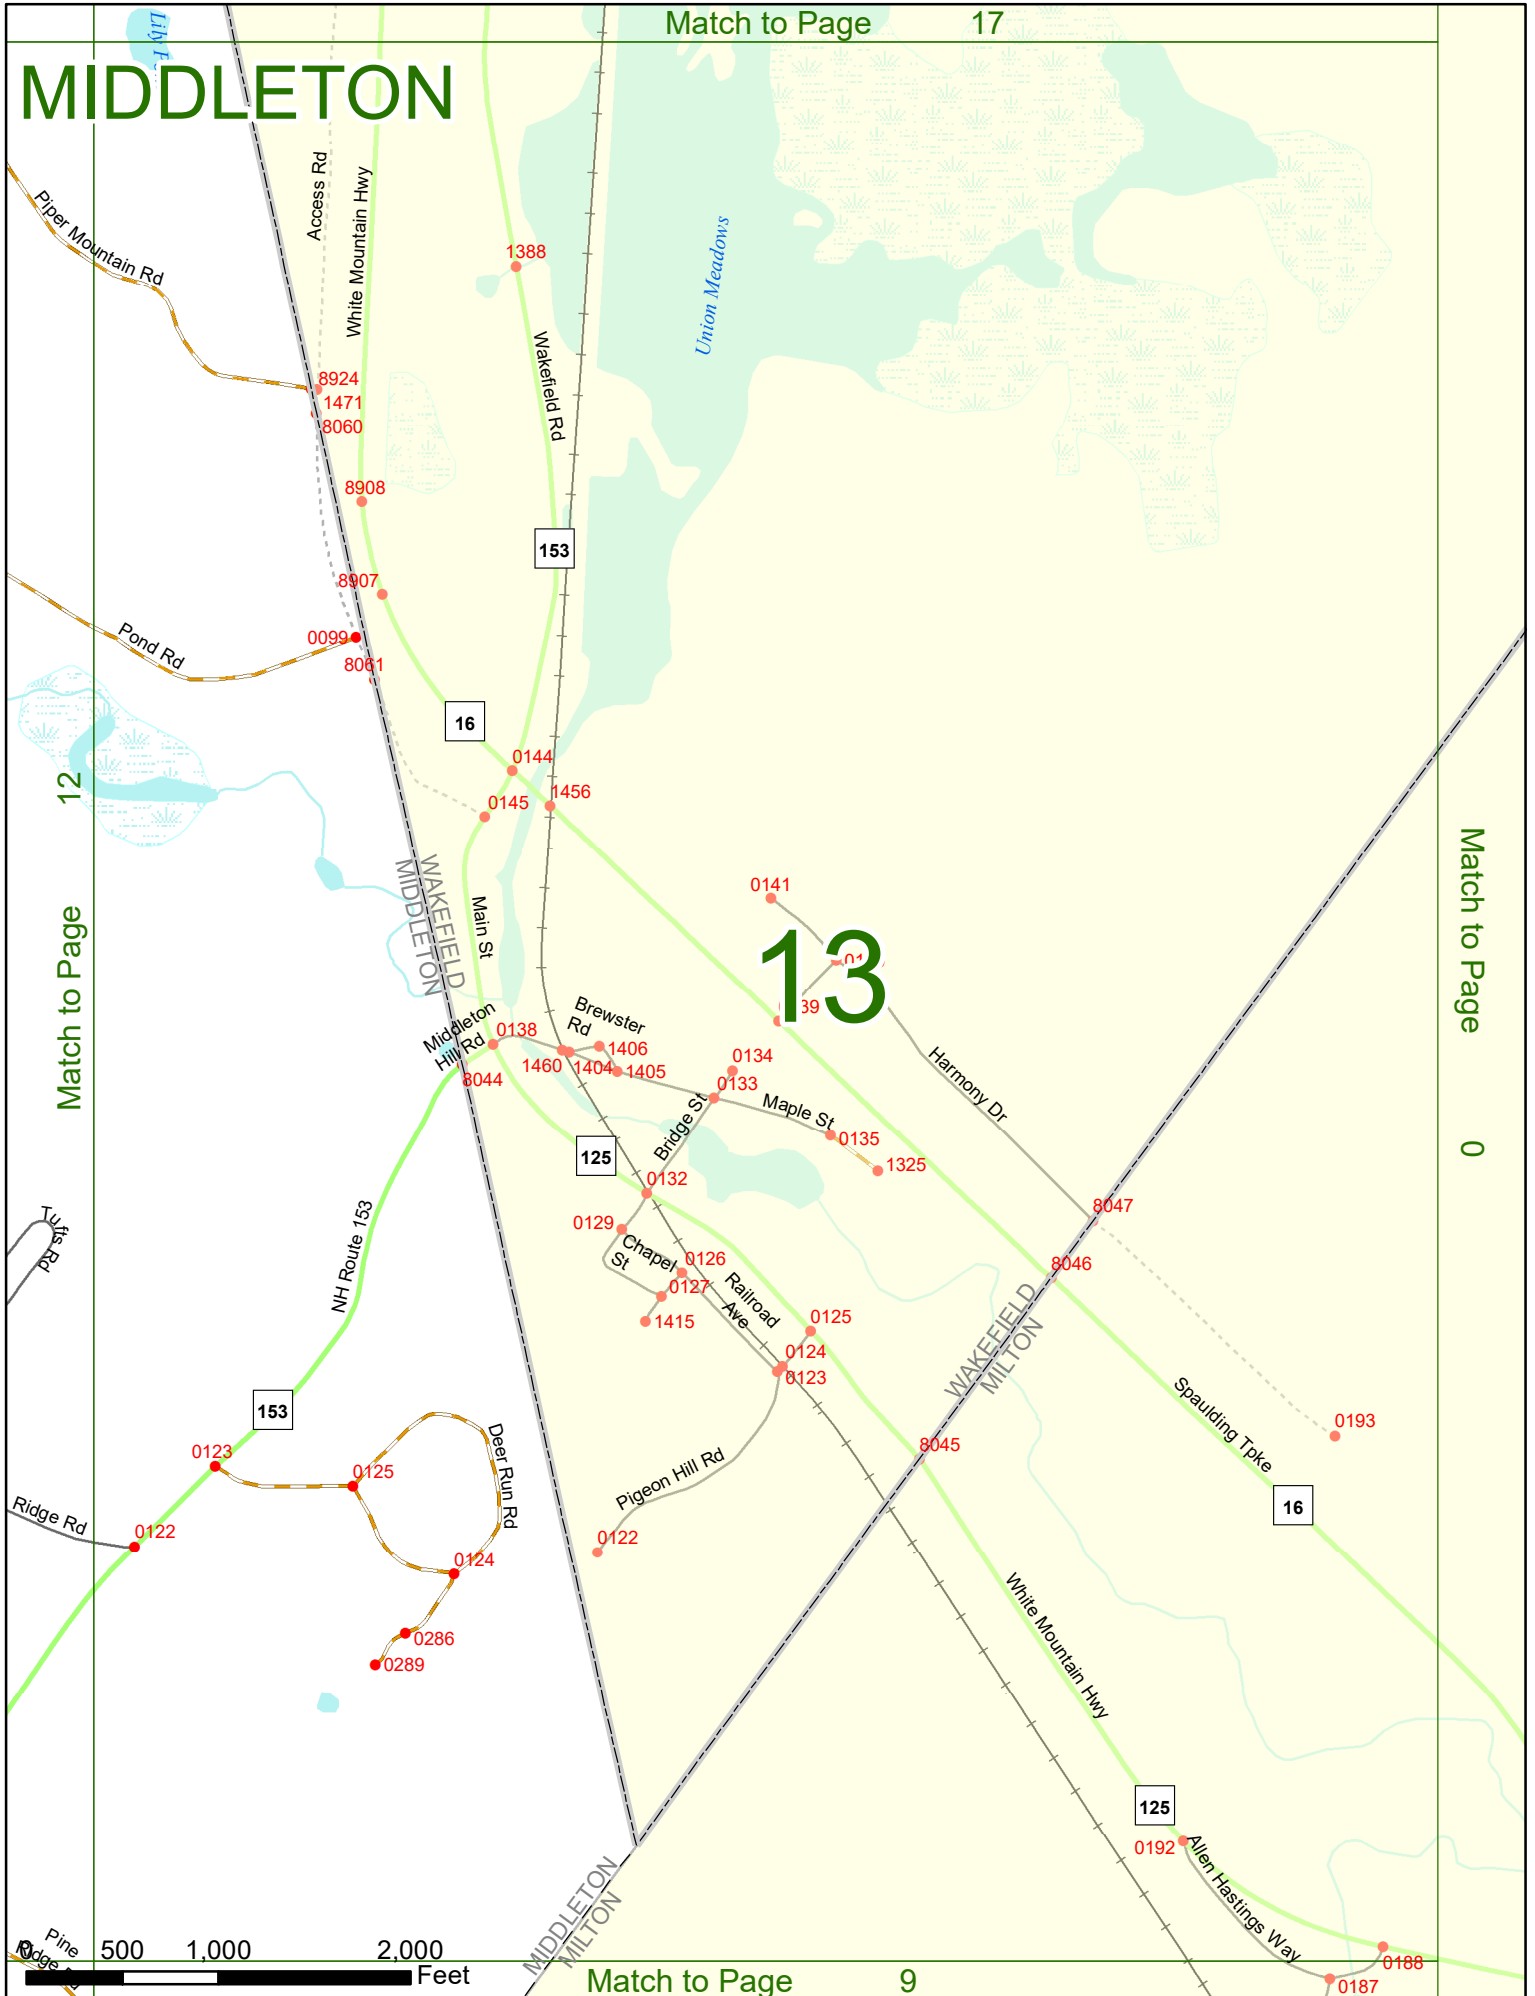

MIDDLETON

Match to Page 12

Match to Page 0

13