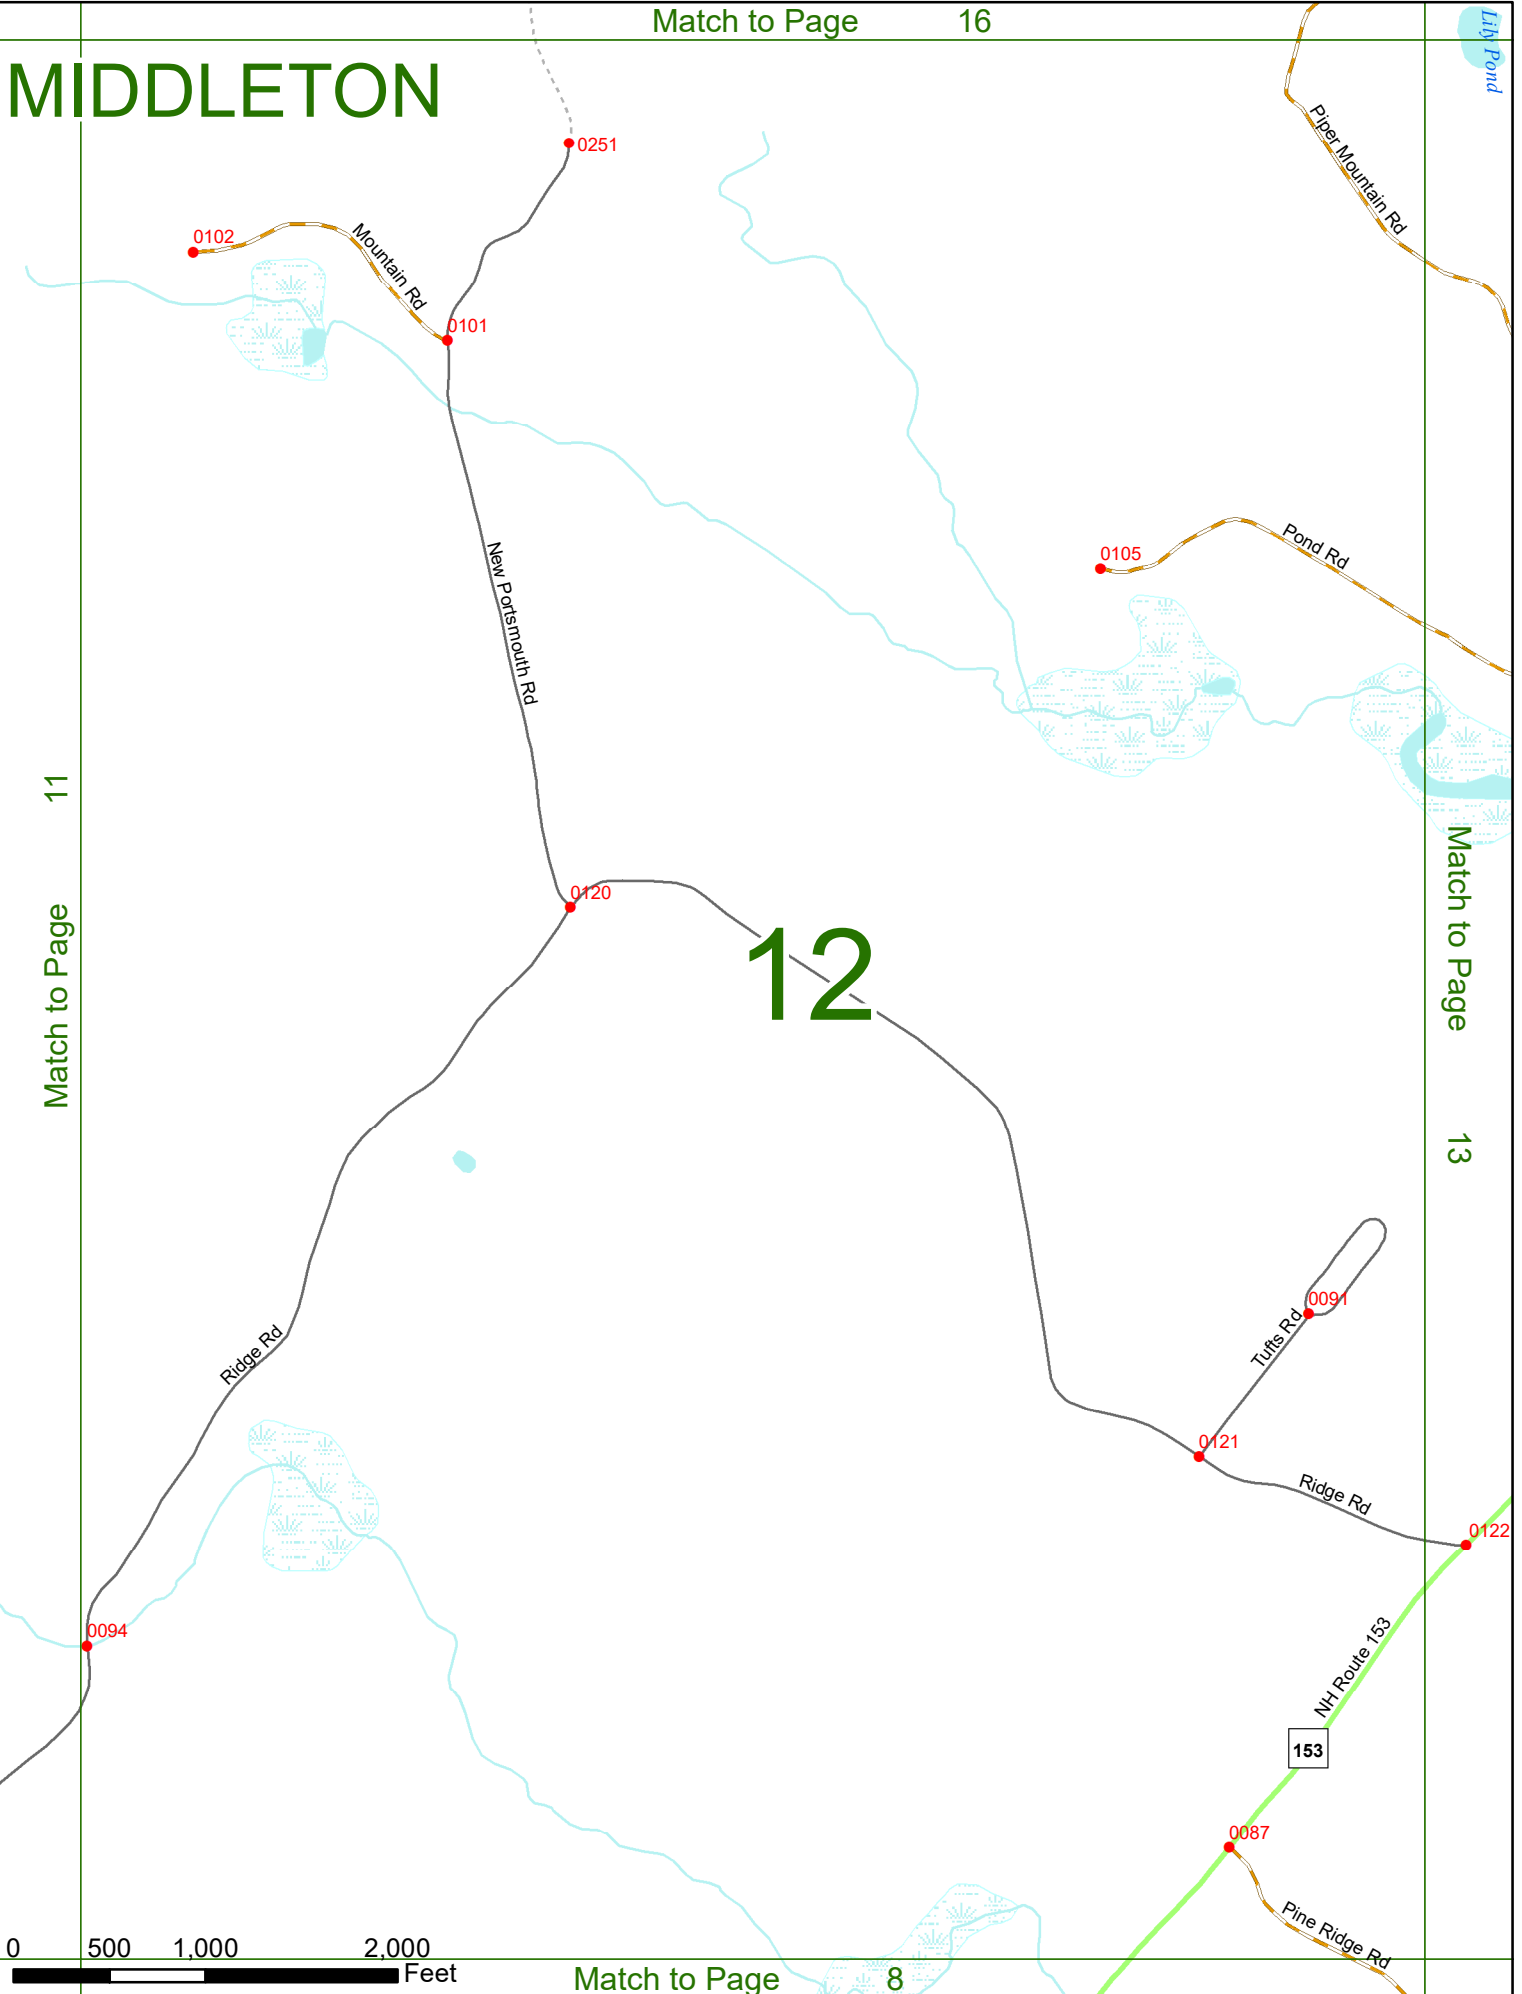

MIDDLETON

Match to Page 11

Match to Page 13

12