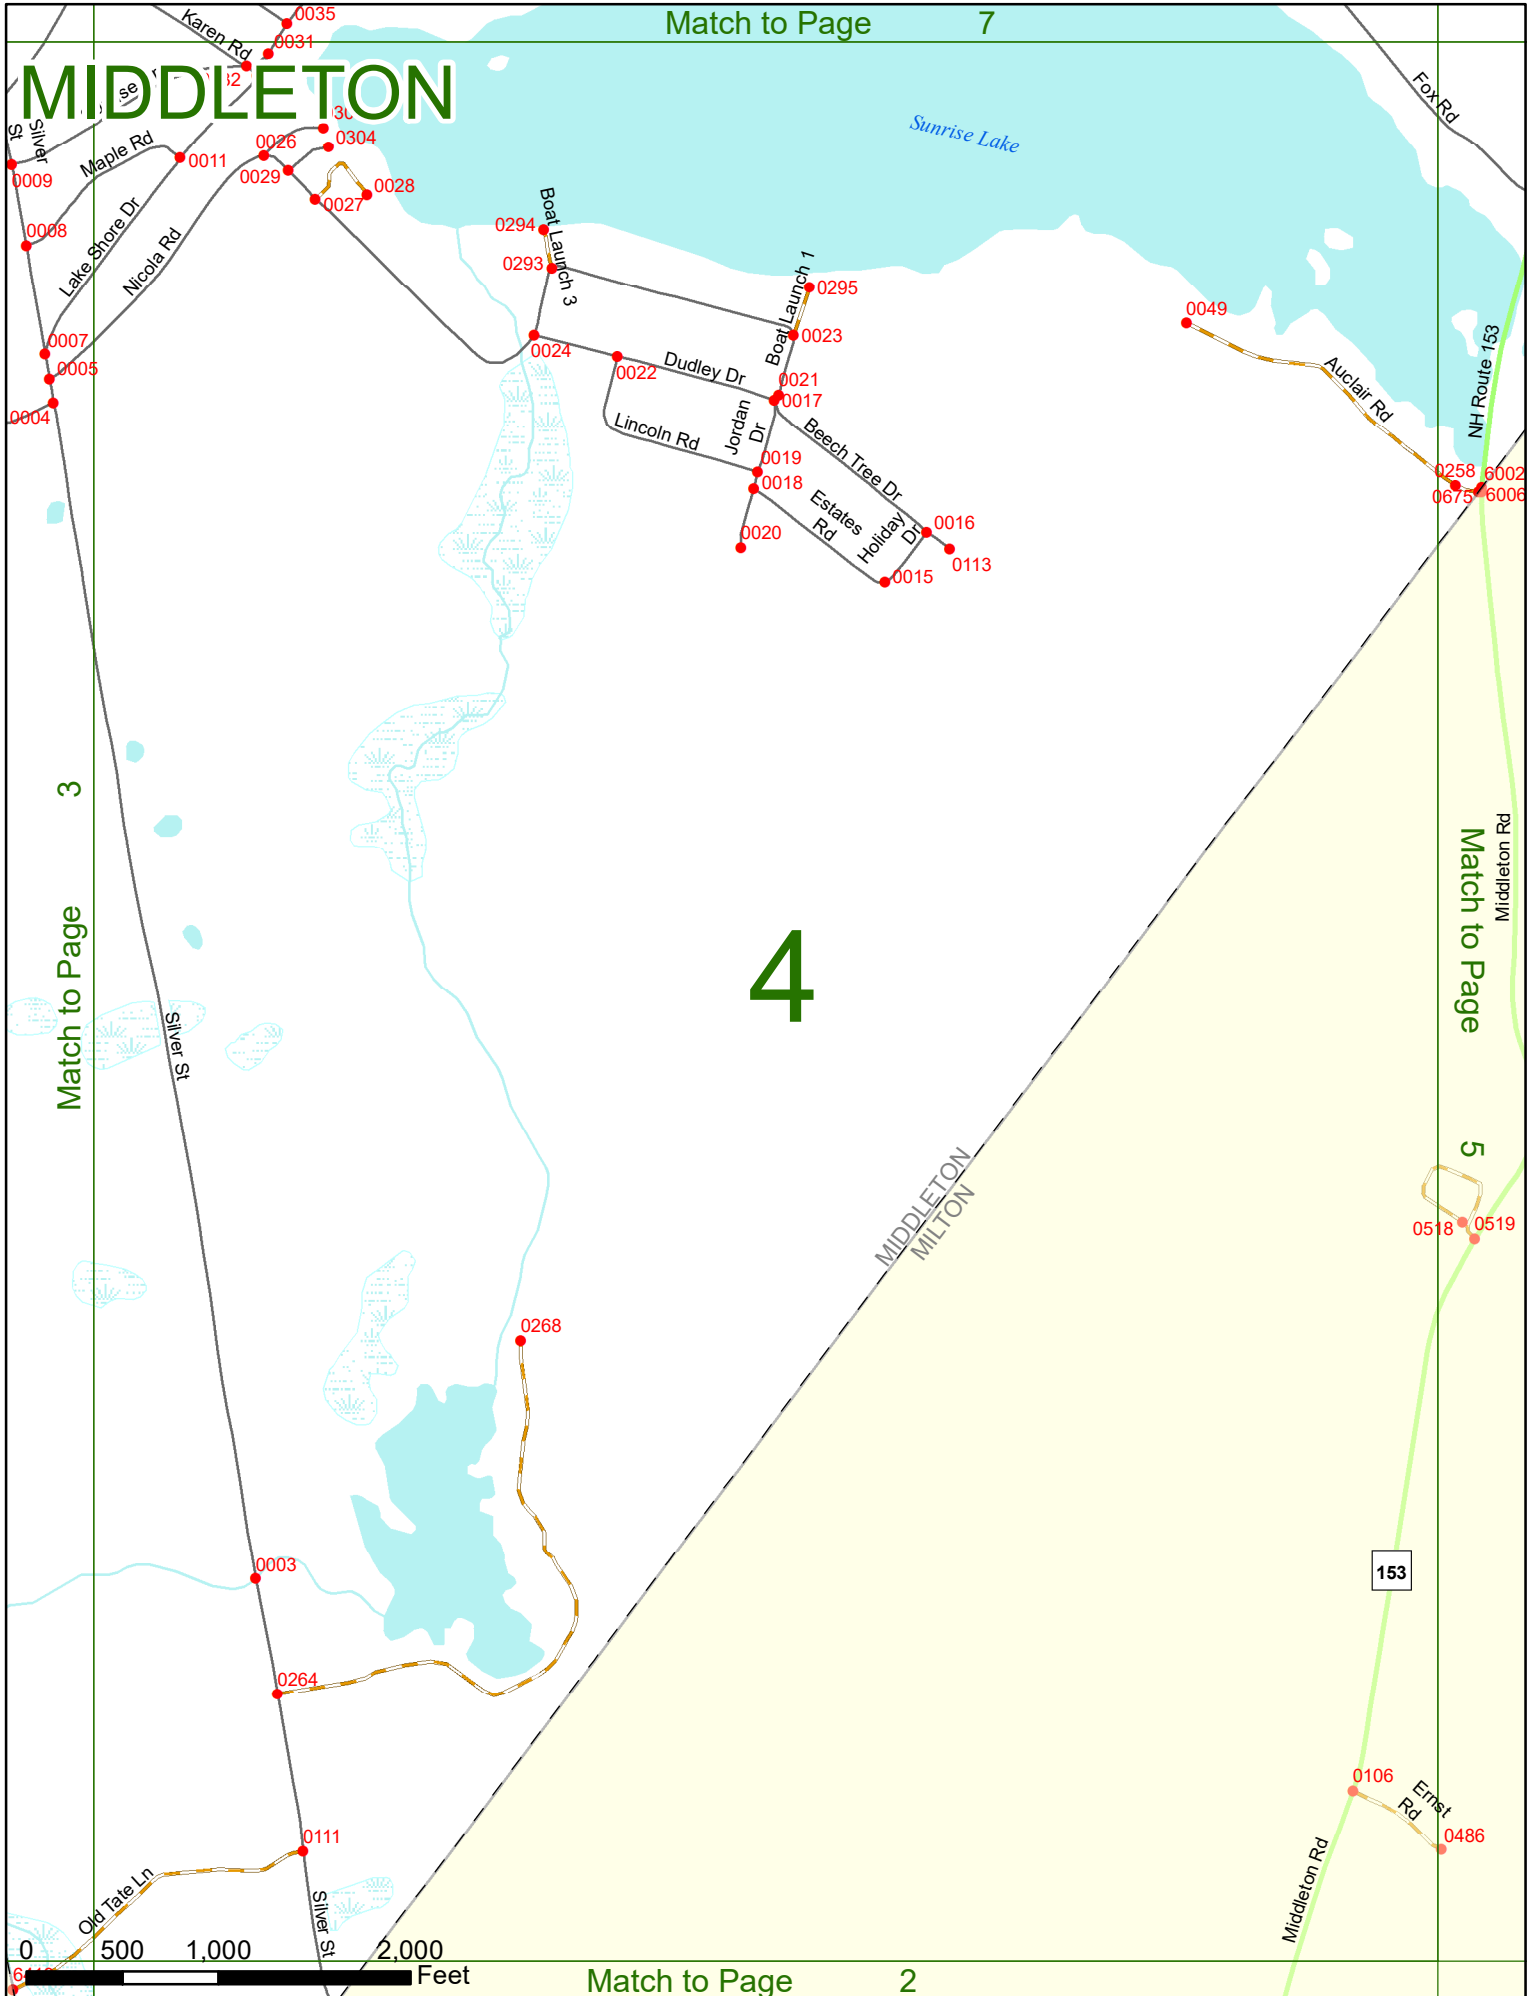

MIDDLETON

Match to Page 3

4

Match to Page 5

5

0 500 1,000 2,000 Feet