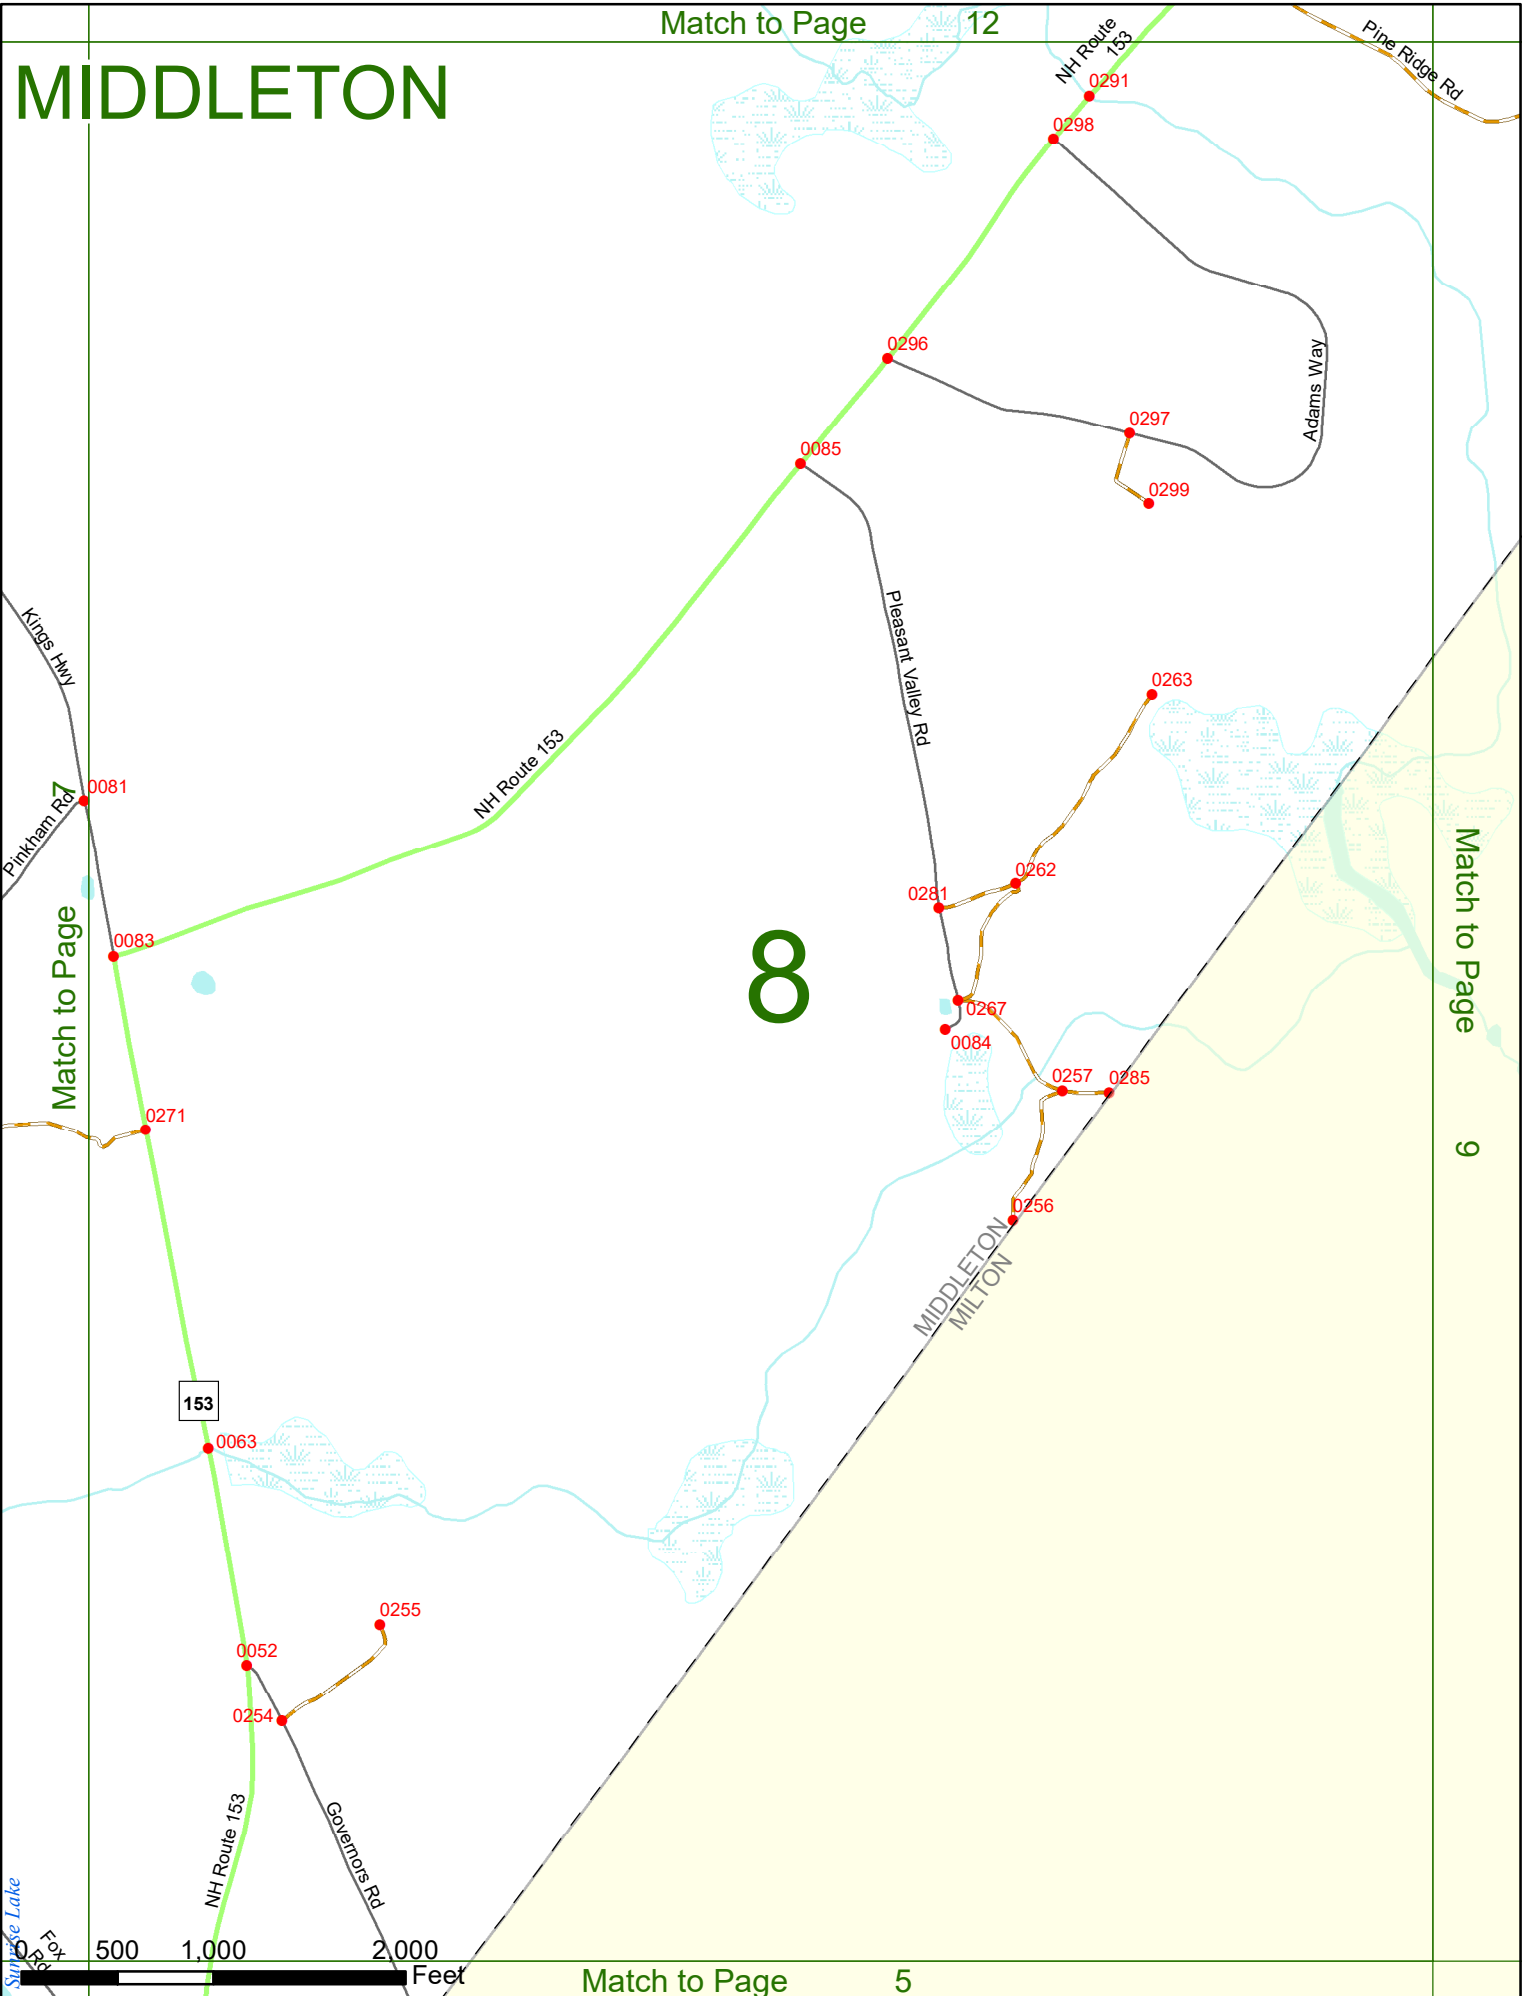

MIDDLETON

Match to Page 12

8

Match to Page 9

Kings Hwy

Pinkham Rd

NH Route 153

Pine Ridge Rd

Adams Way

Pleasant Valley Rd

NH Route 153

Match to Page

Match to Page

MIDDLETON
MILTON

153

Supple Lake

NH Route 153

Governors Rd

Match to Page

5