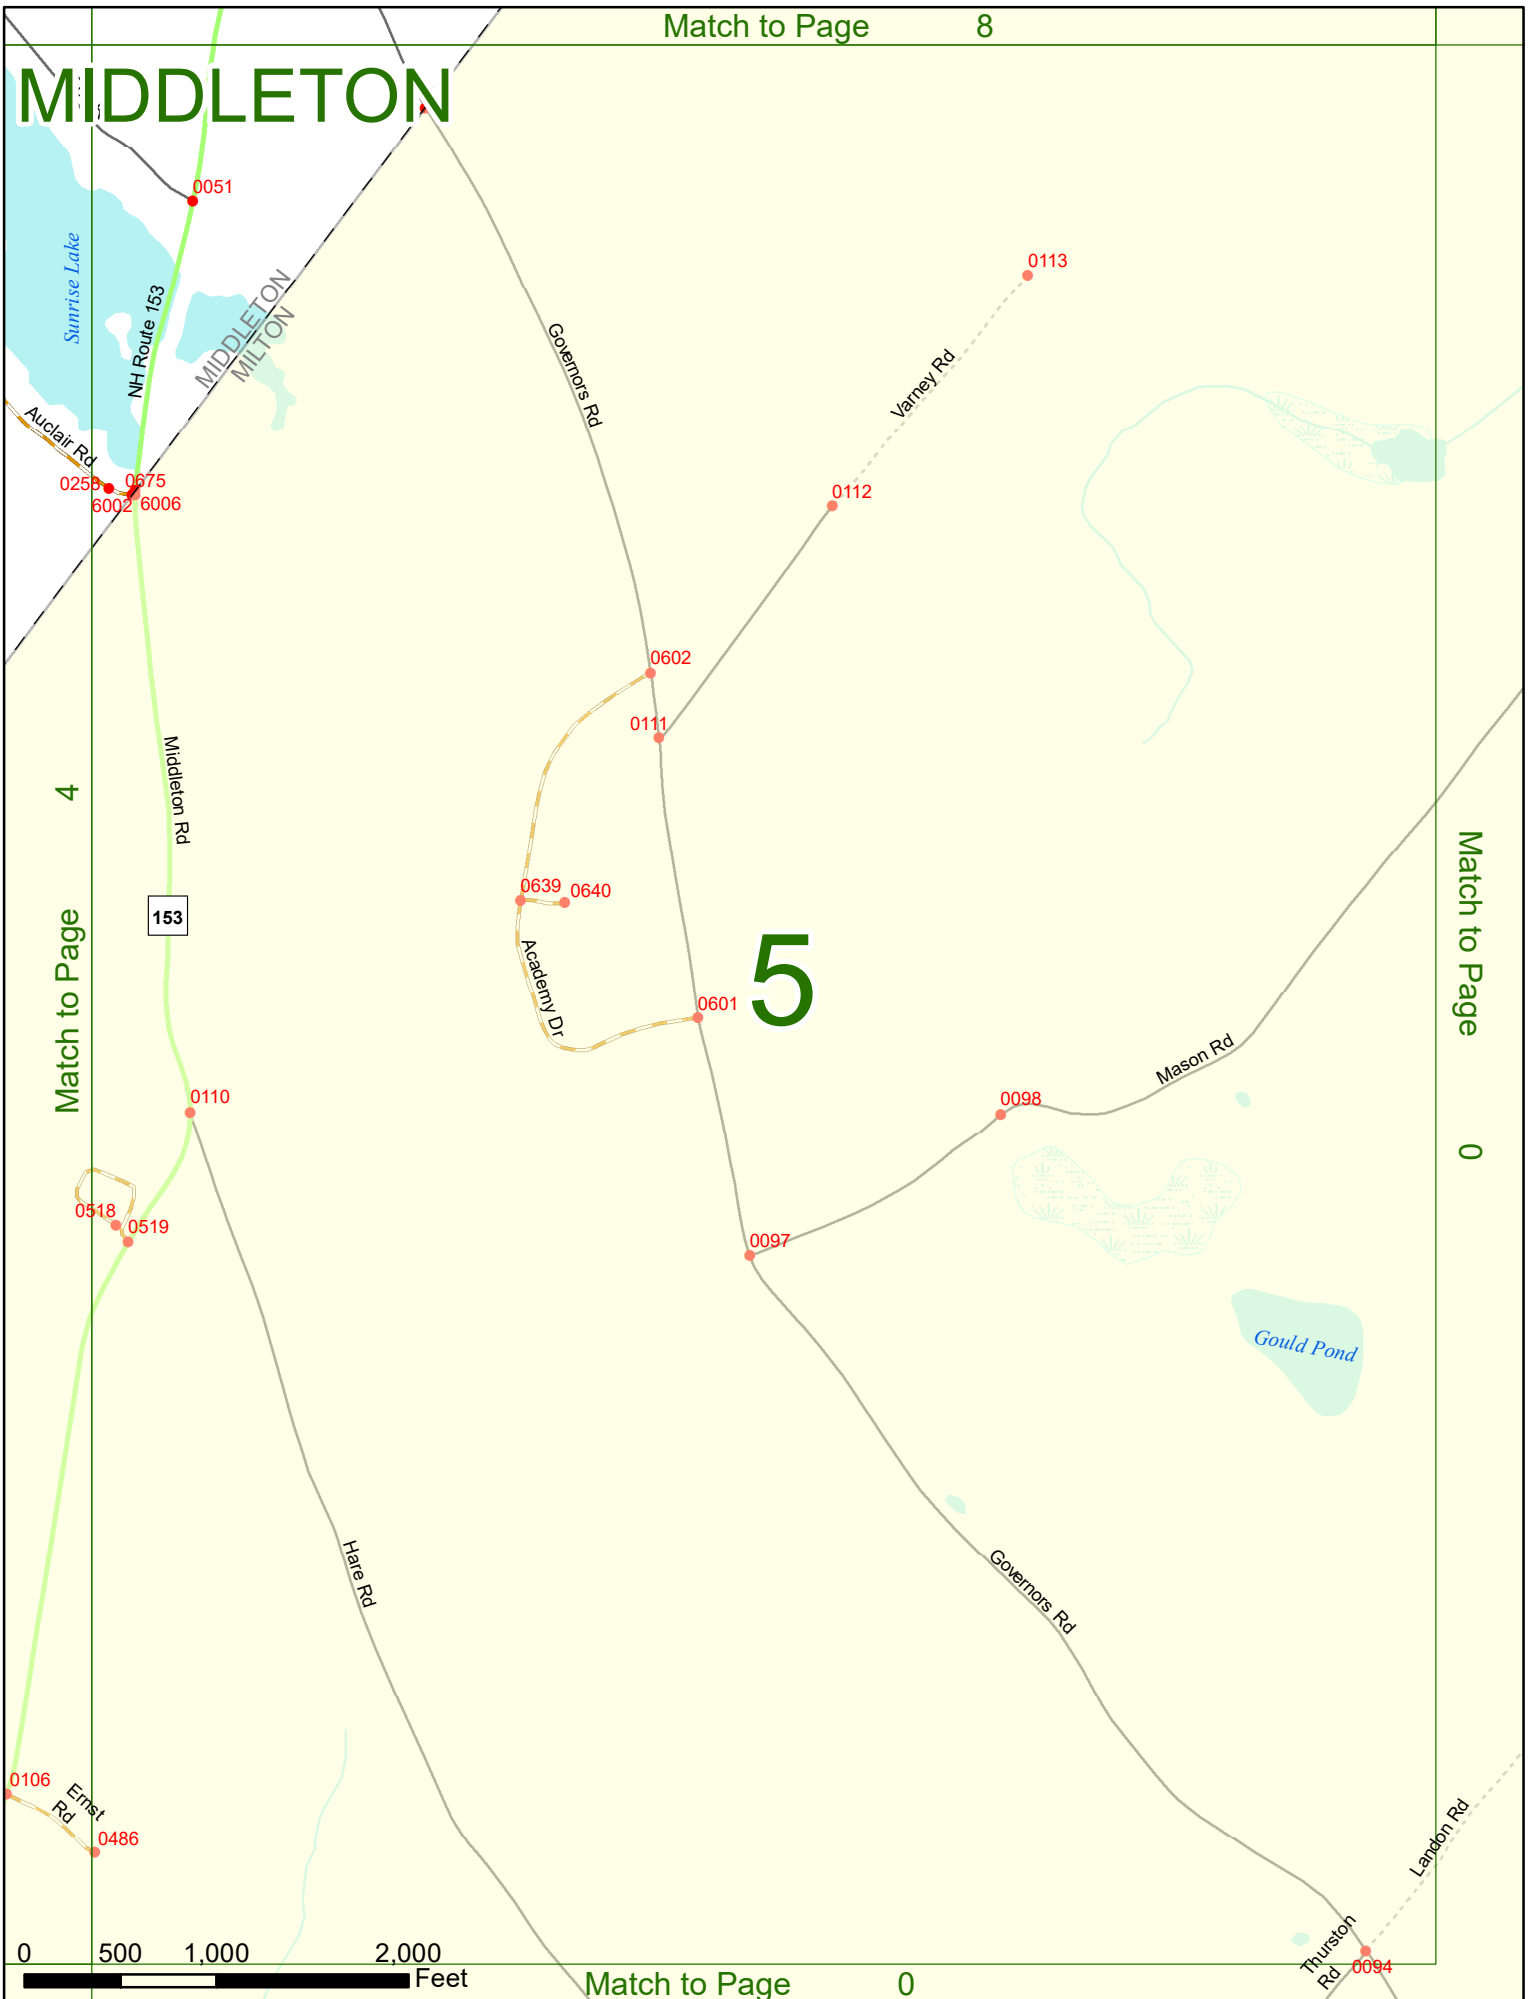

MIDDLETON

Match to Page 4

Match to Page 0

0 500 1,000 2,000 Feet

Match to Page 0