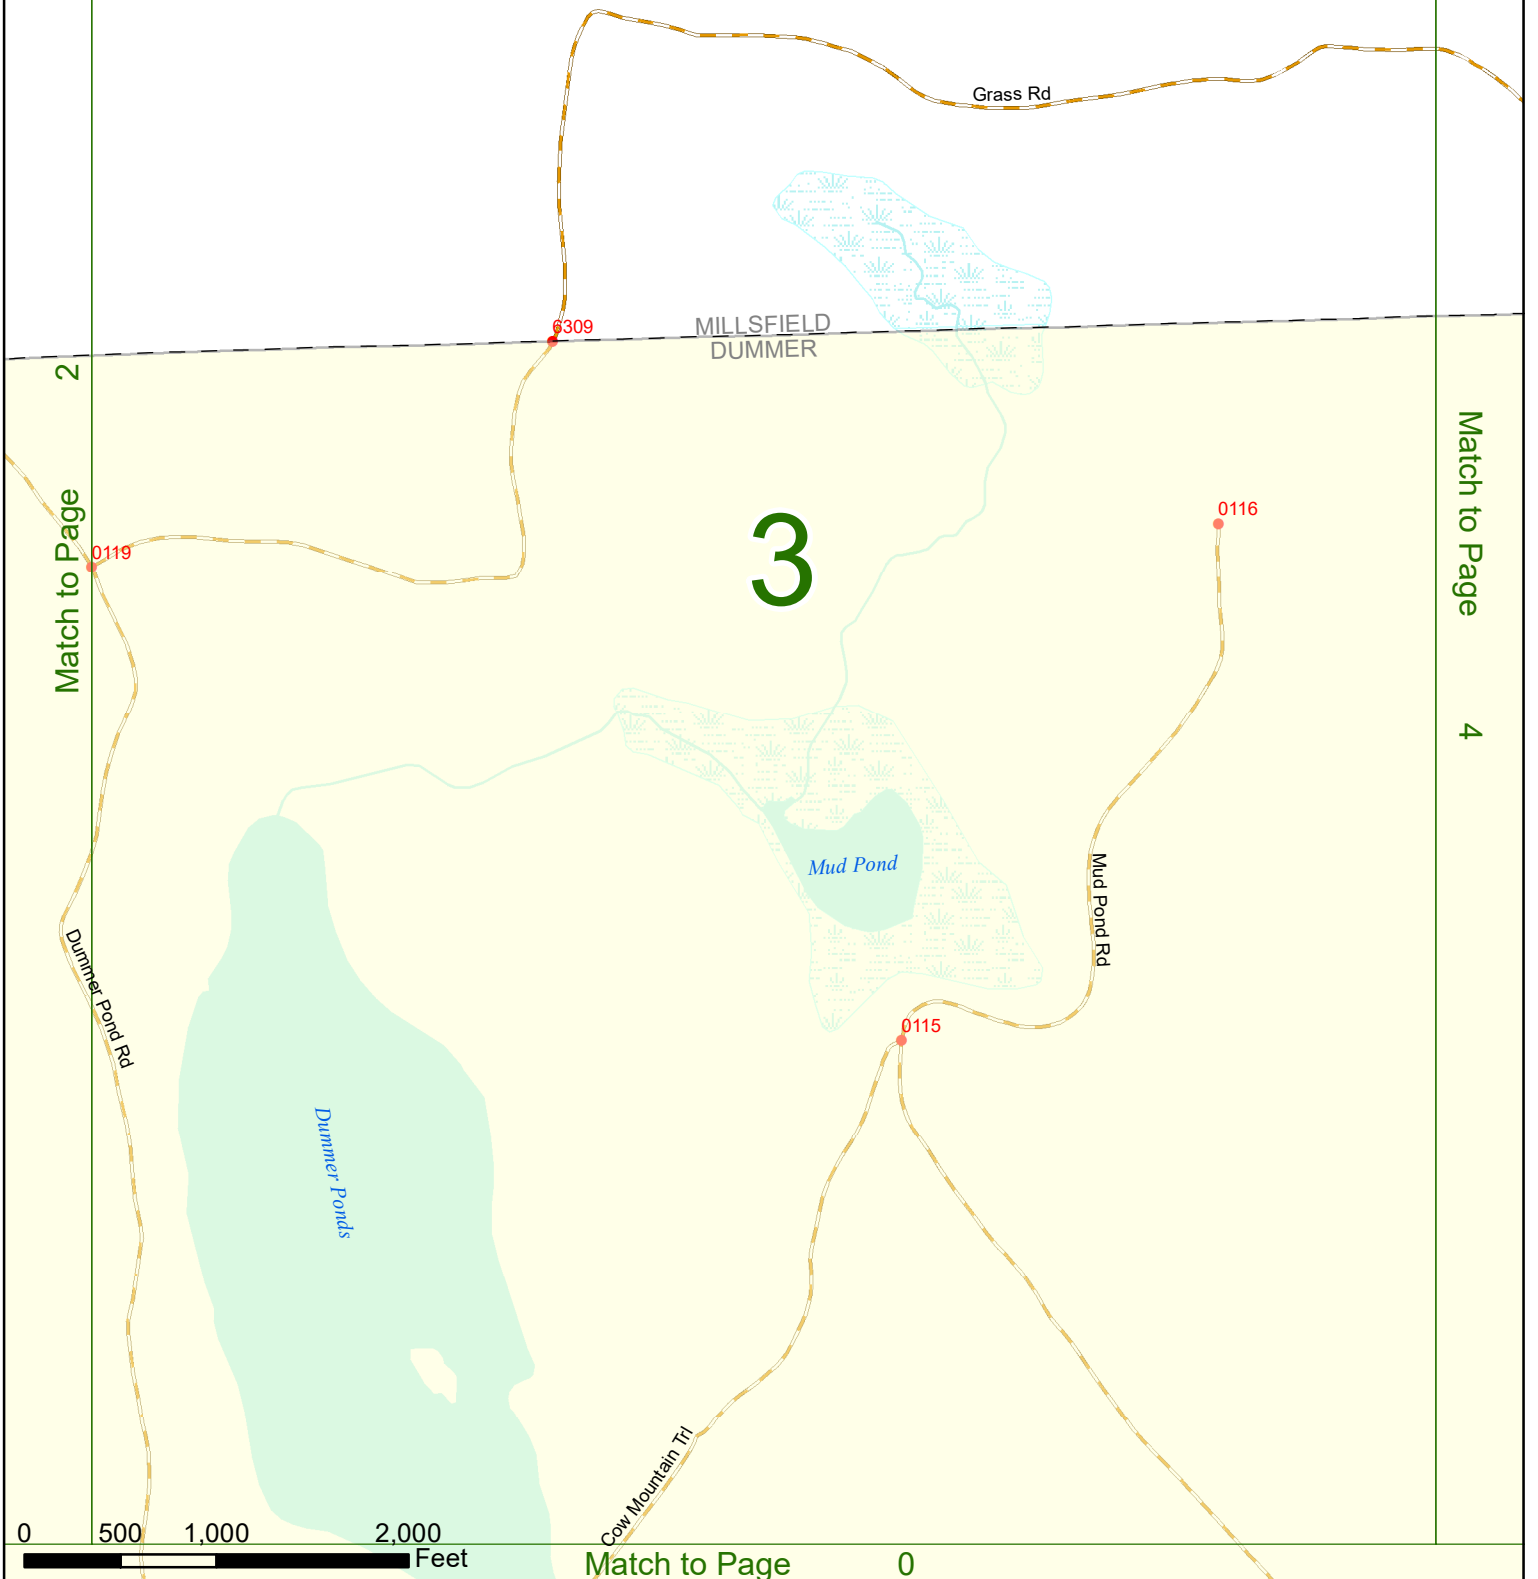

MILLSFIELD