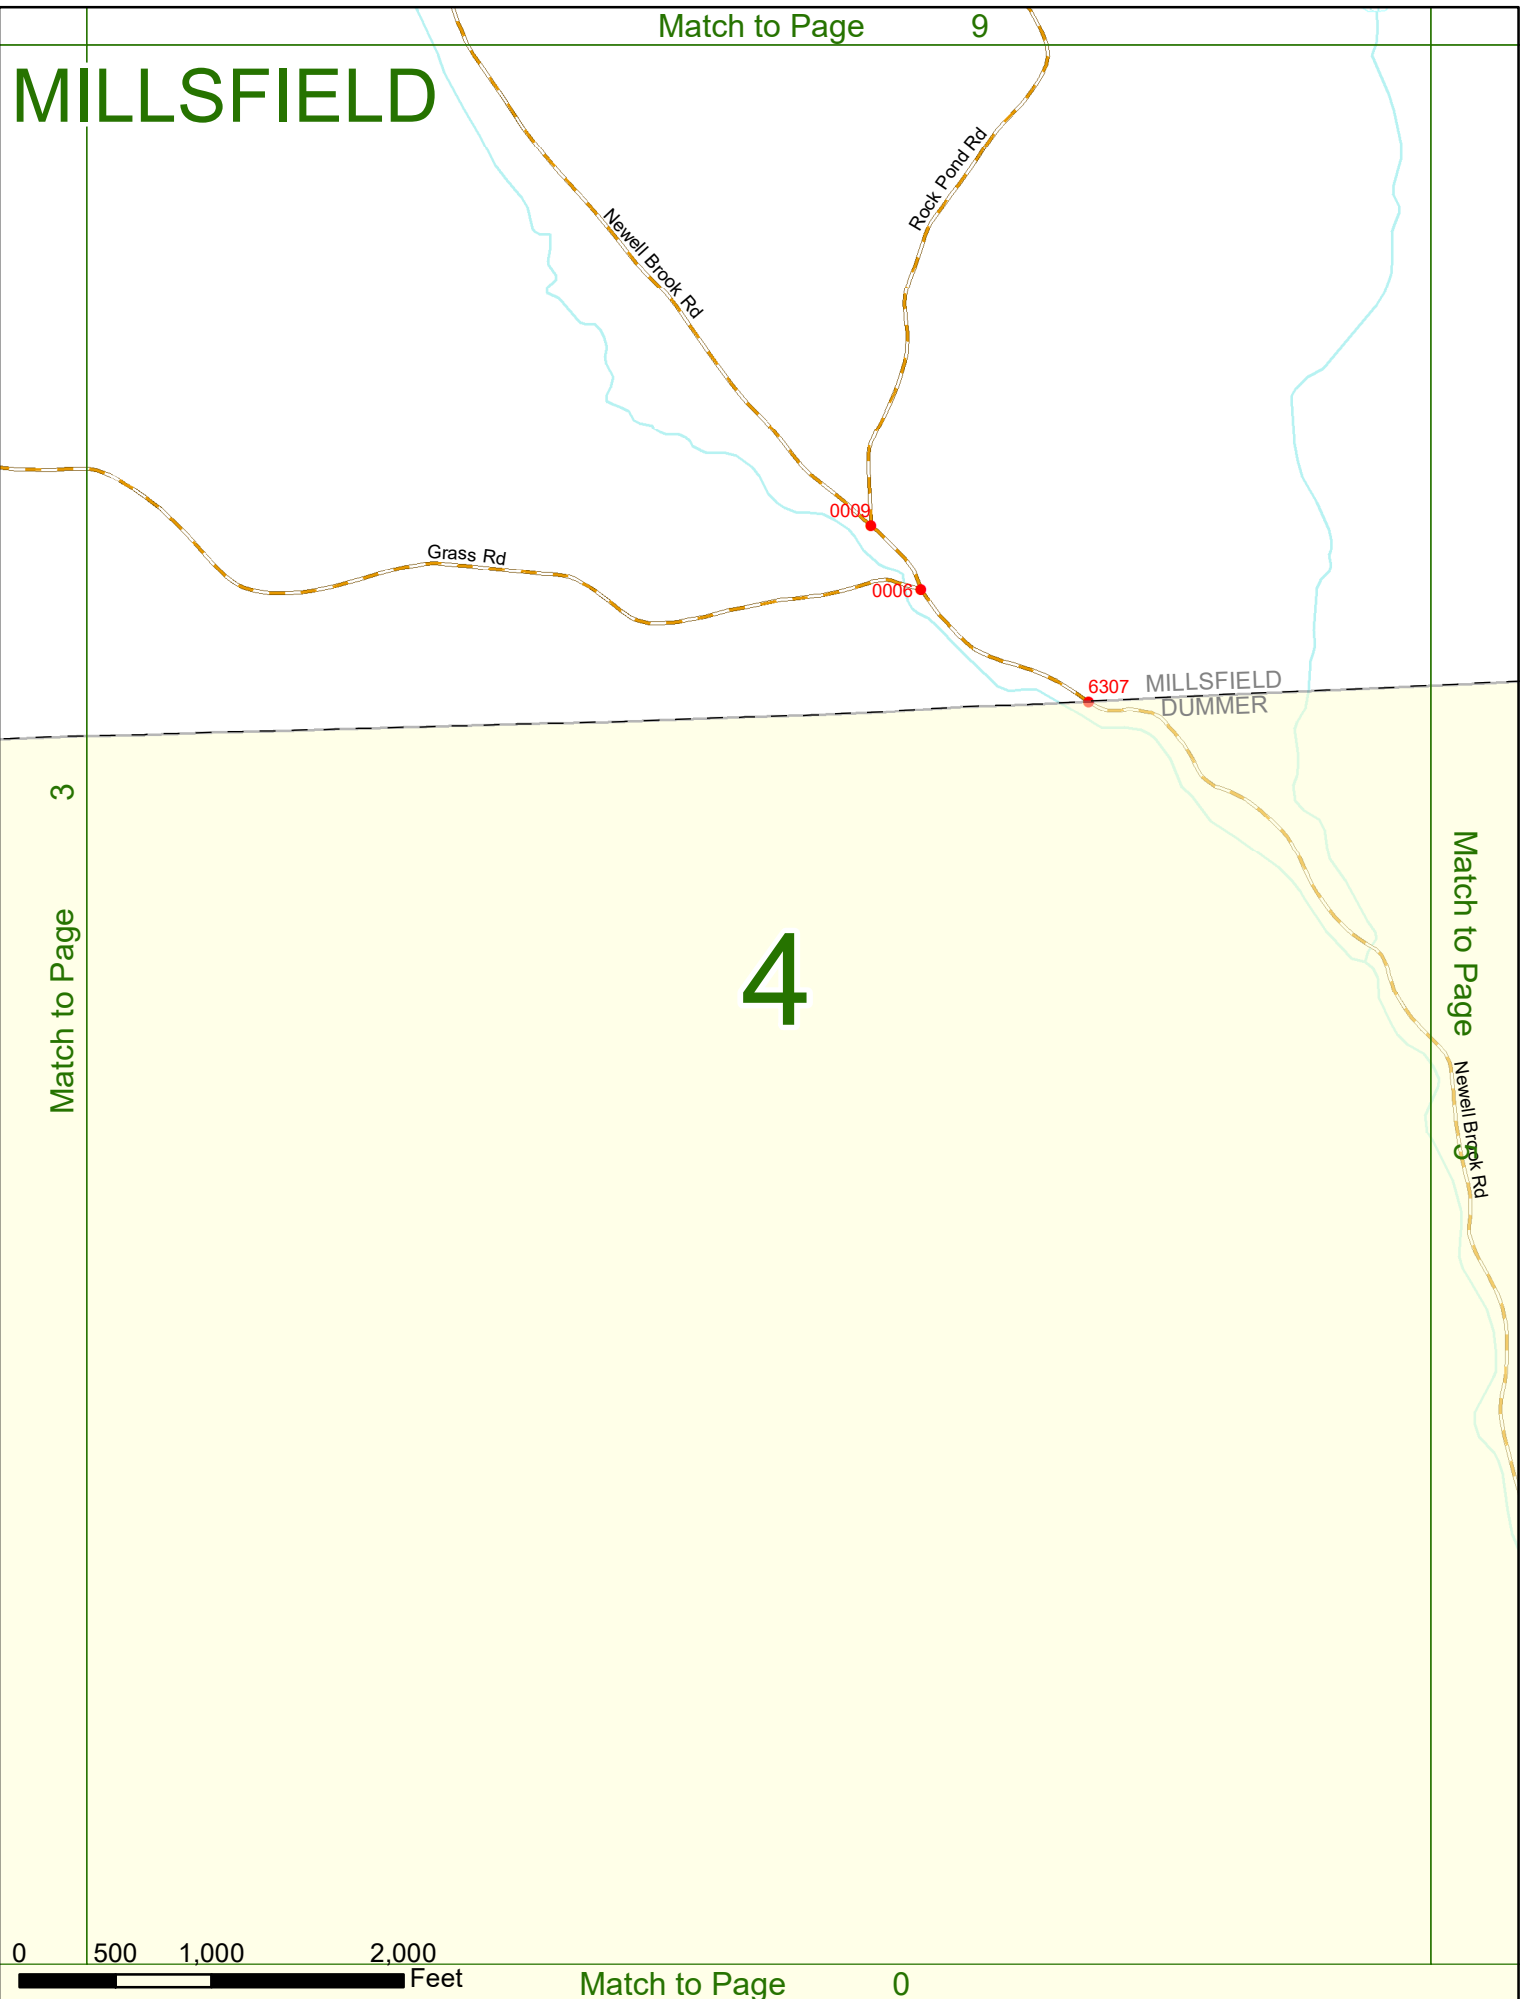

Match to Page

9

MILLSFIELD

3

Match to Page

4

Match to Page

Newell Brook Rd

0 500 1,000 2,000 Feet

Match to Page

0