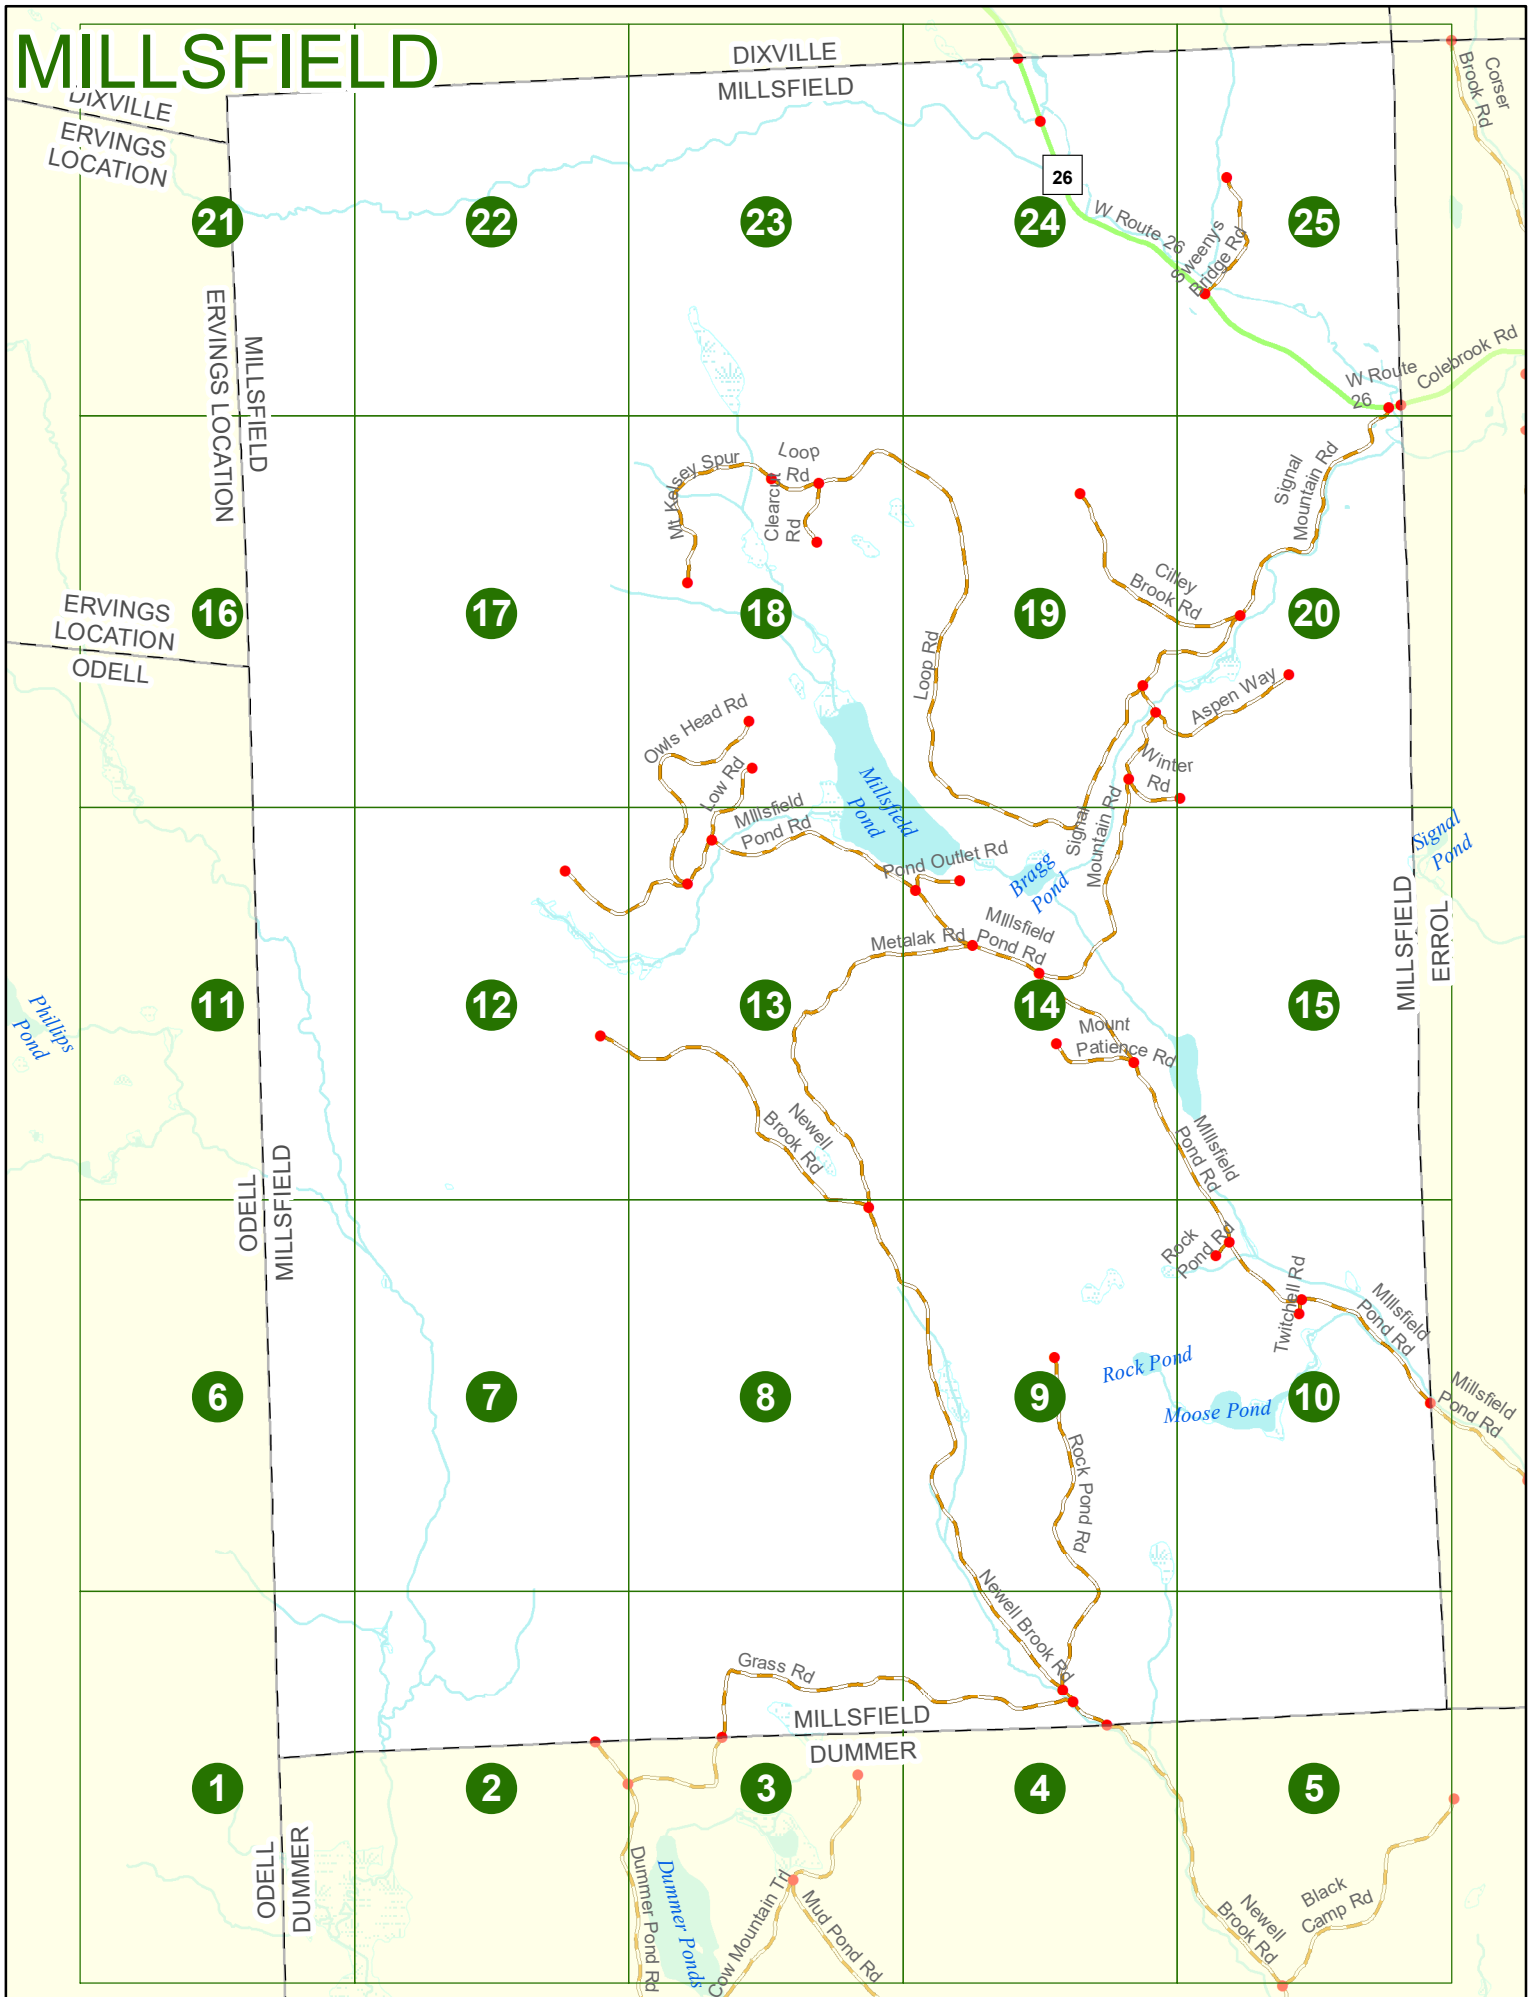

MILLSFIELD