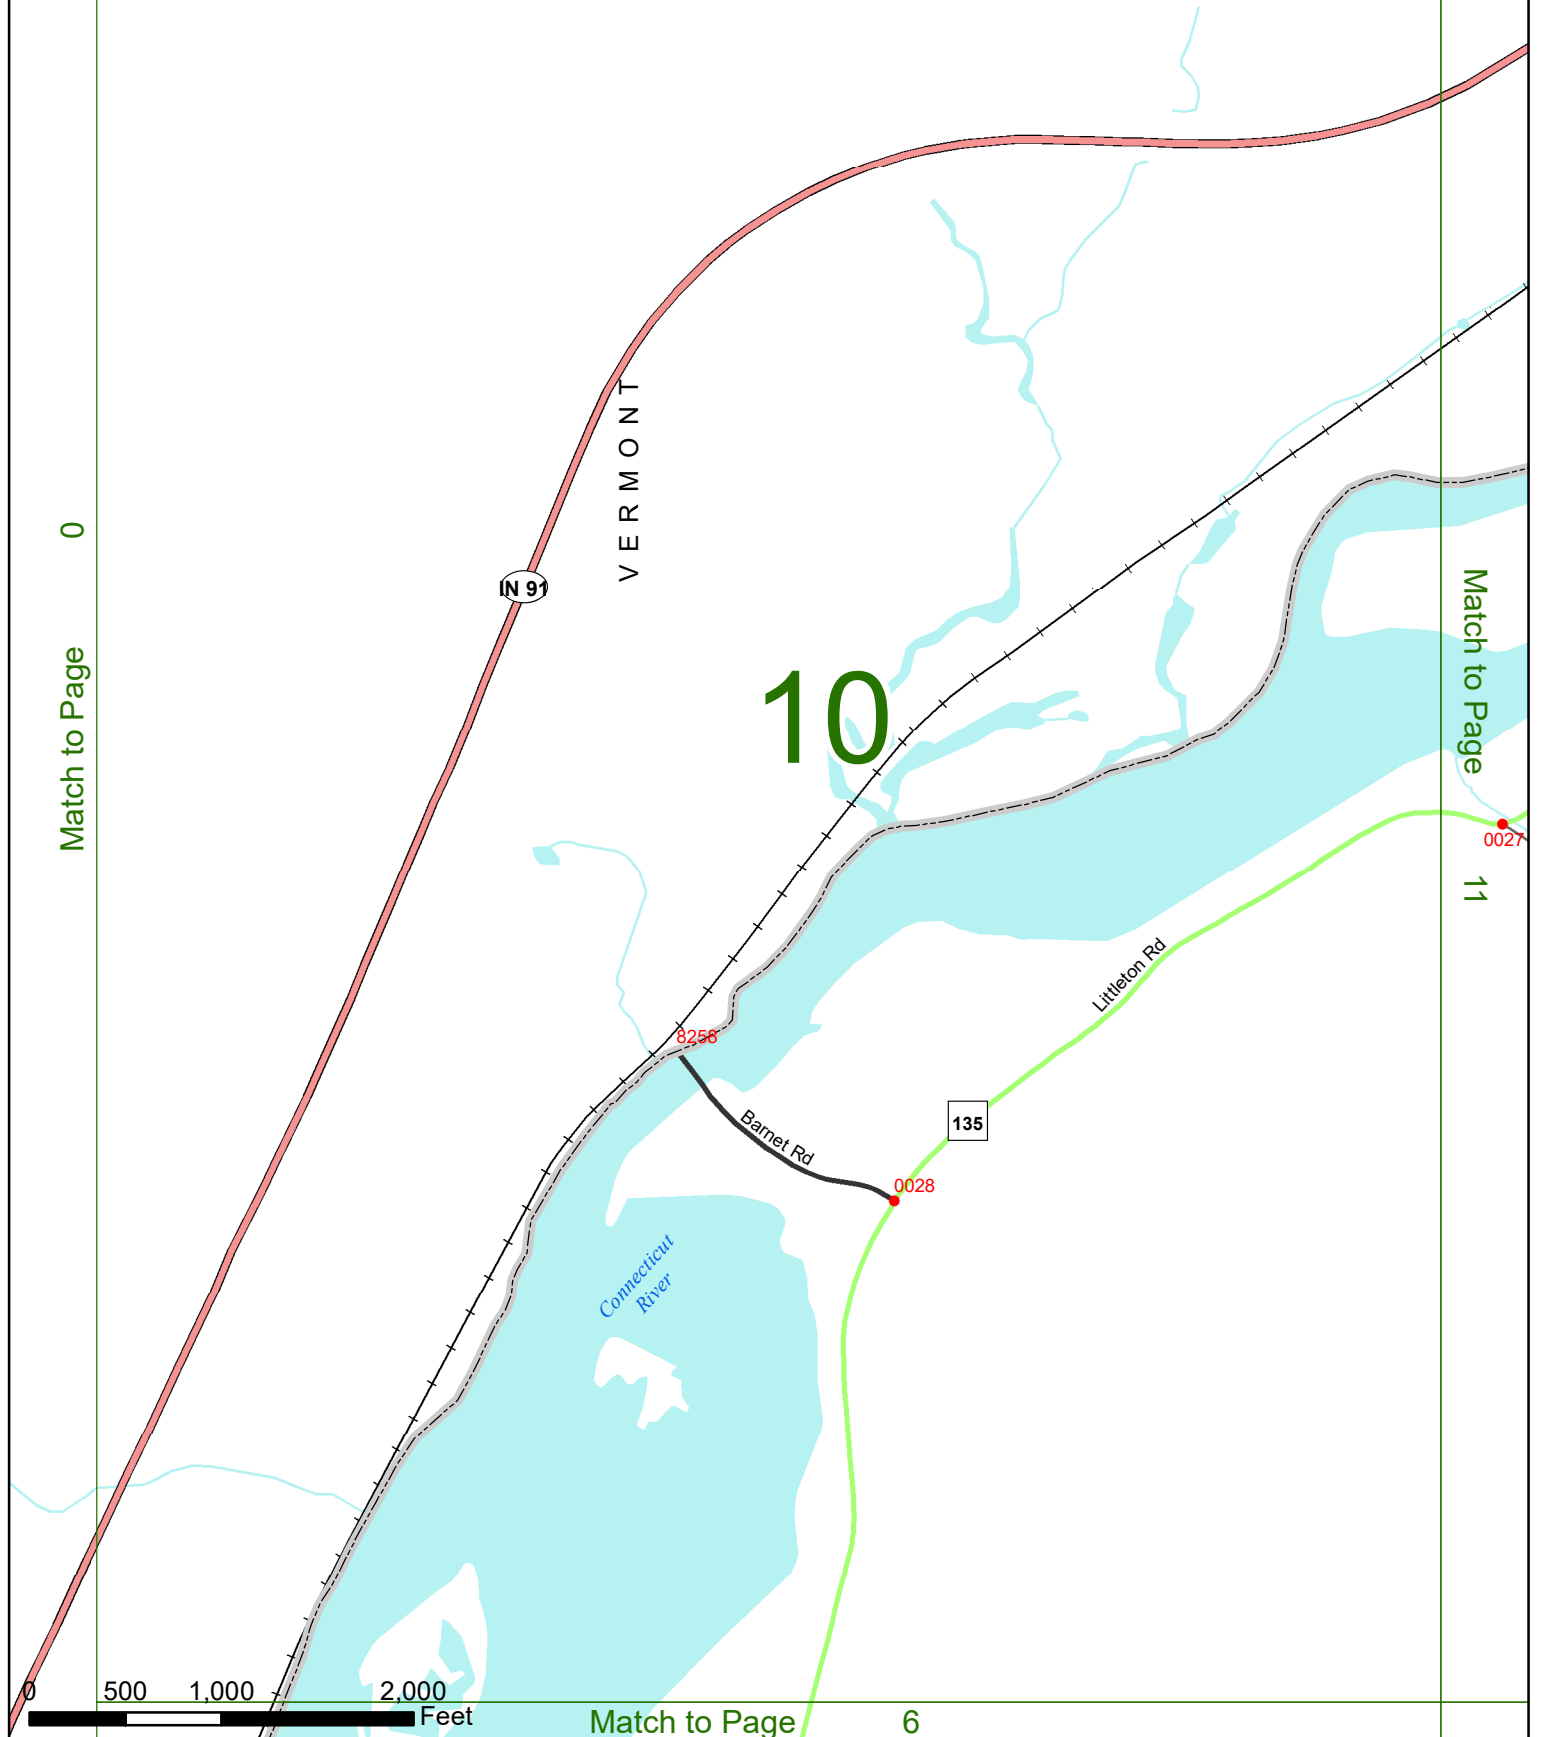

MONROE

Match to Page 0

Match to Page

11

0027

135

Barnet Rd

Littleton Rd

8258

0028

Connecticut River

VERMONT

10

N 91

0 500 1,000 2,000 Feet

Match to Page

6