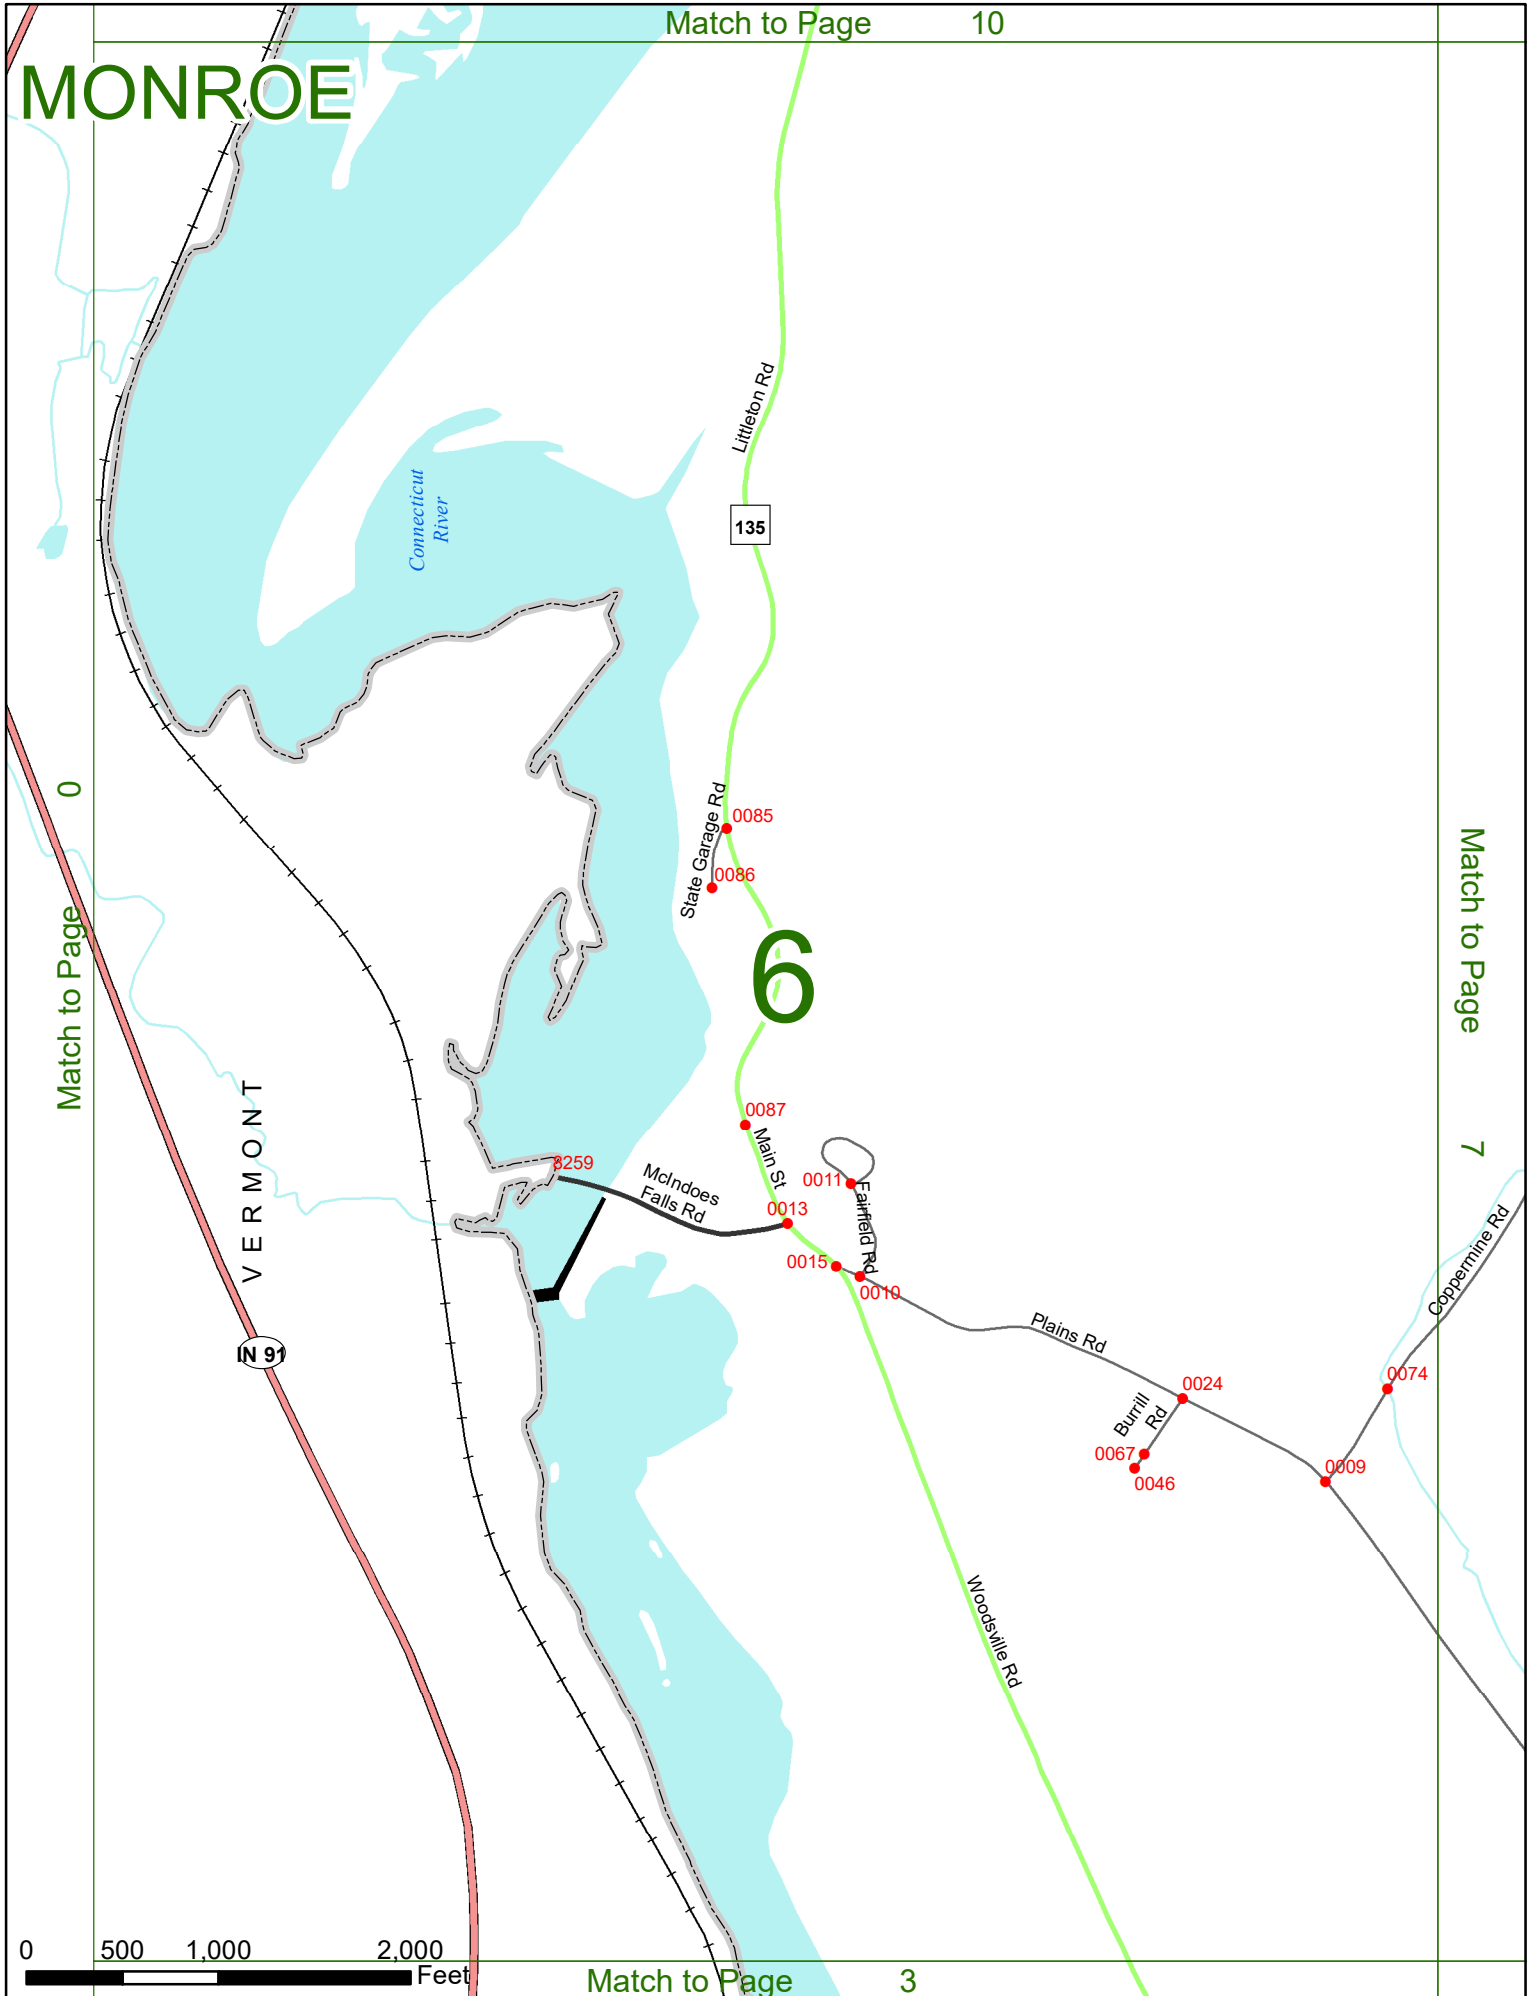

MONROE

Match to Page 0

Match to Page 7